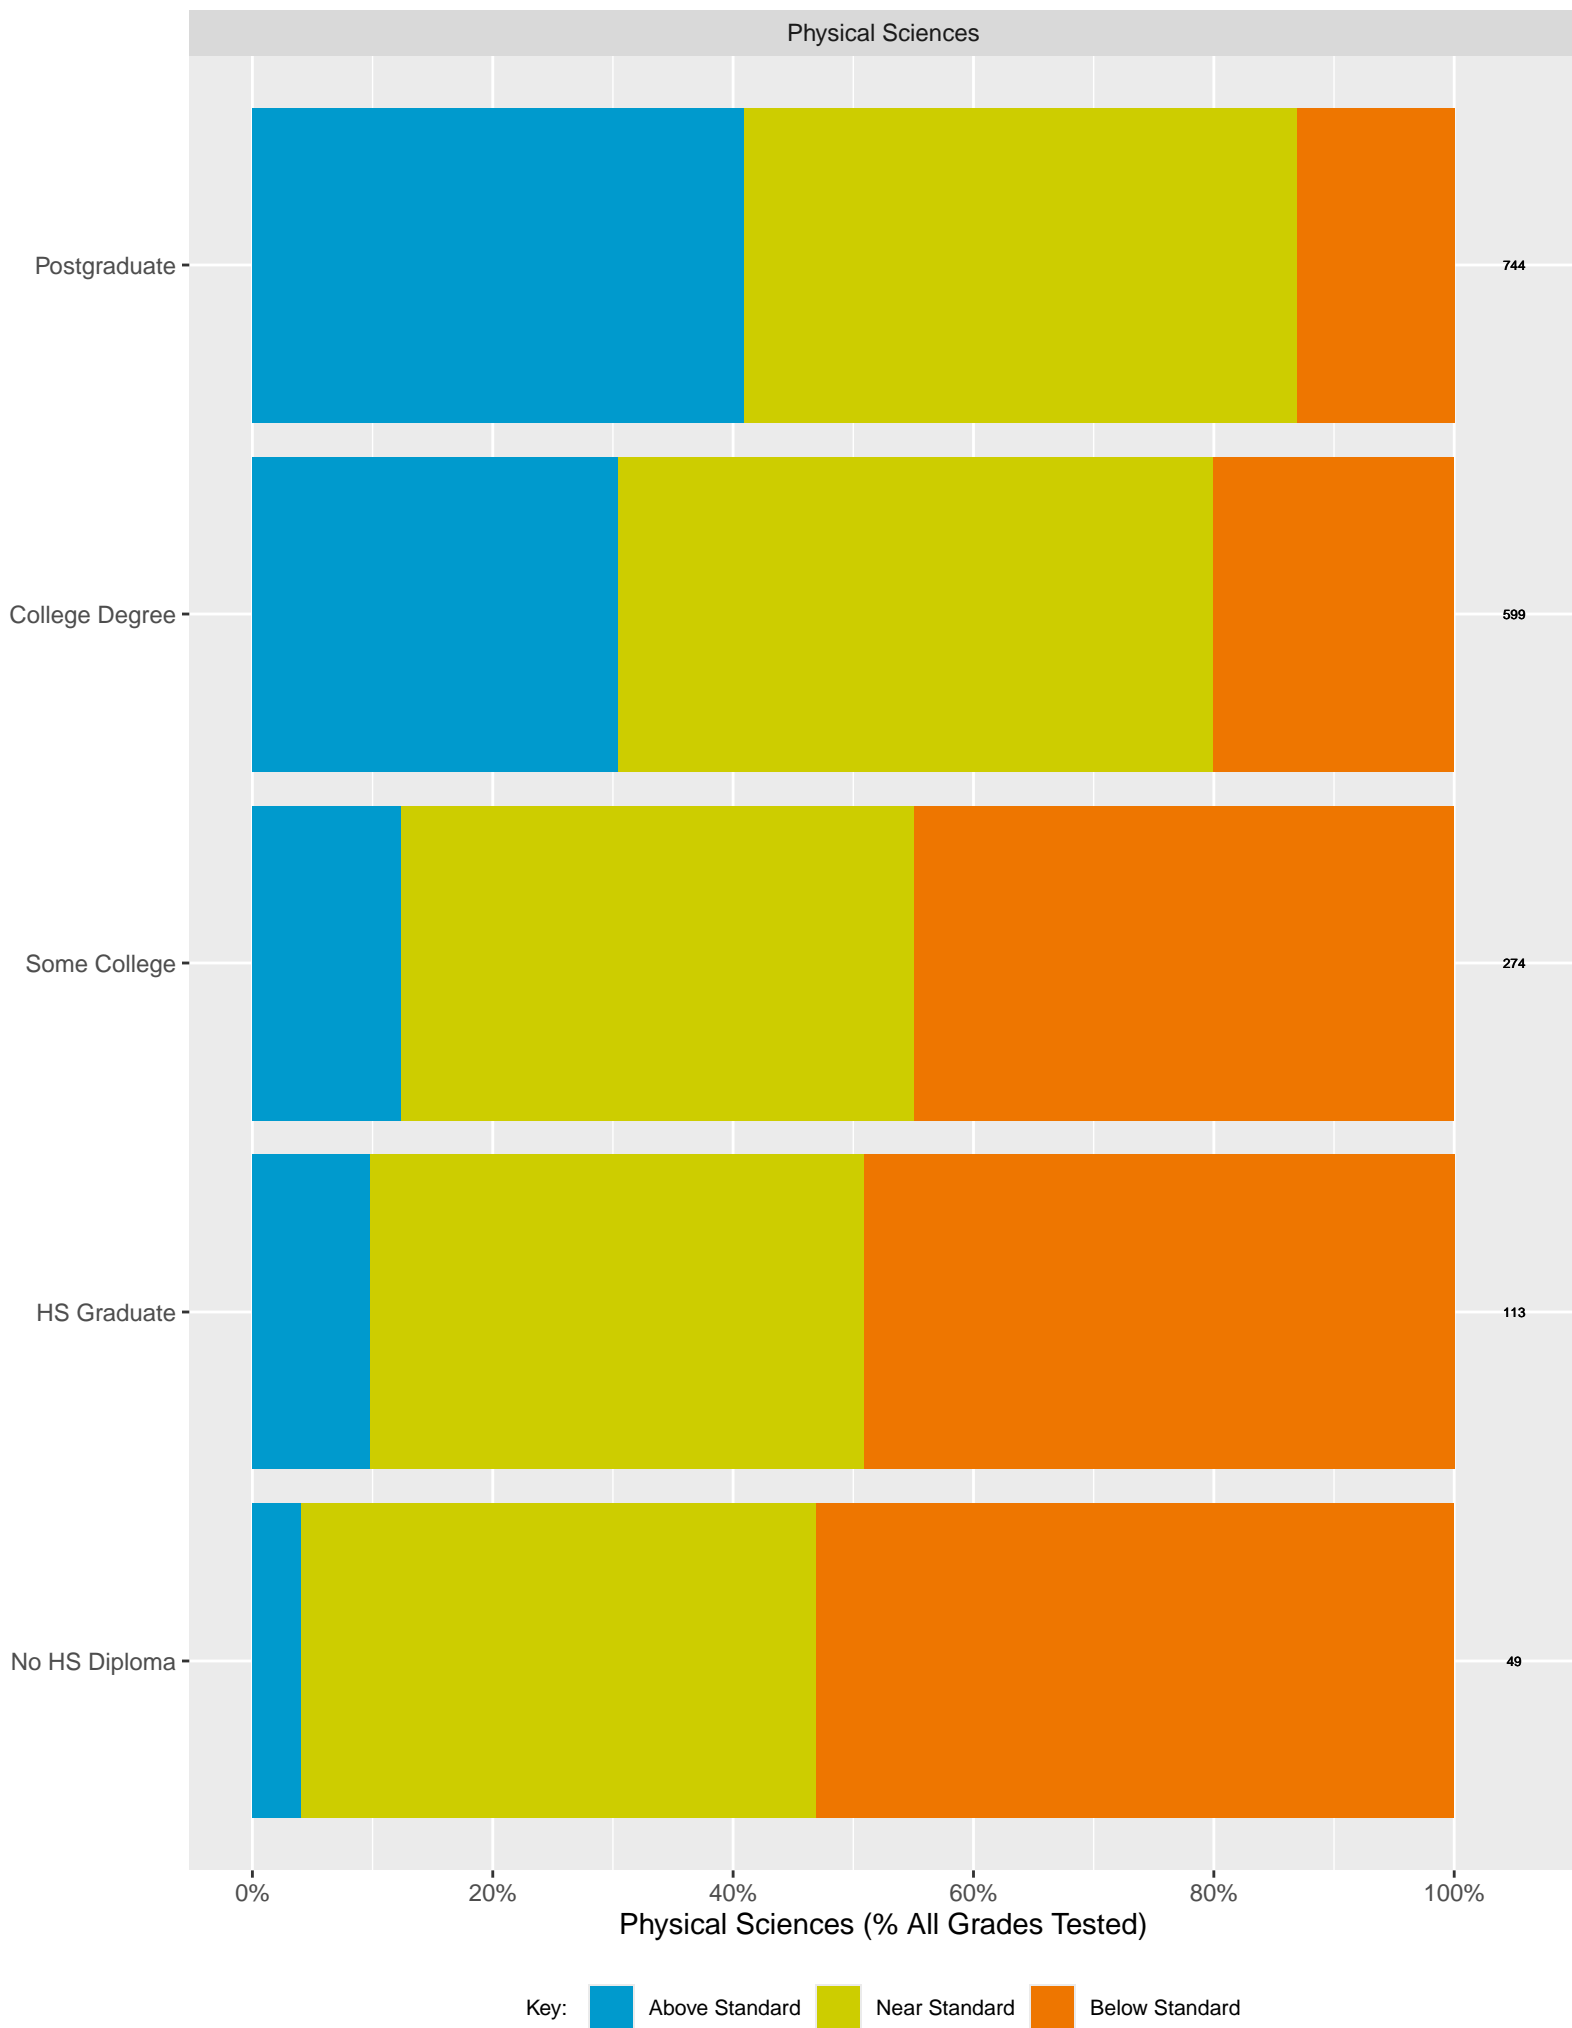

Santa Monica–Malibu Unified School District CAST (2024) by Parent's Education Level