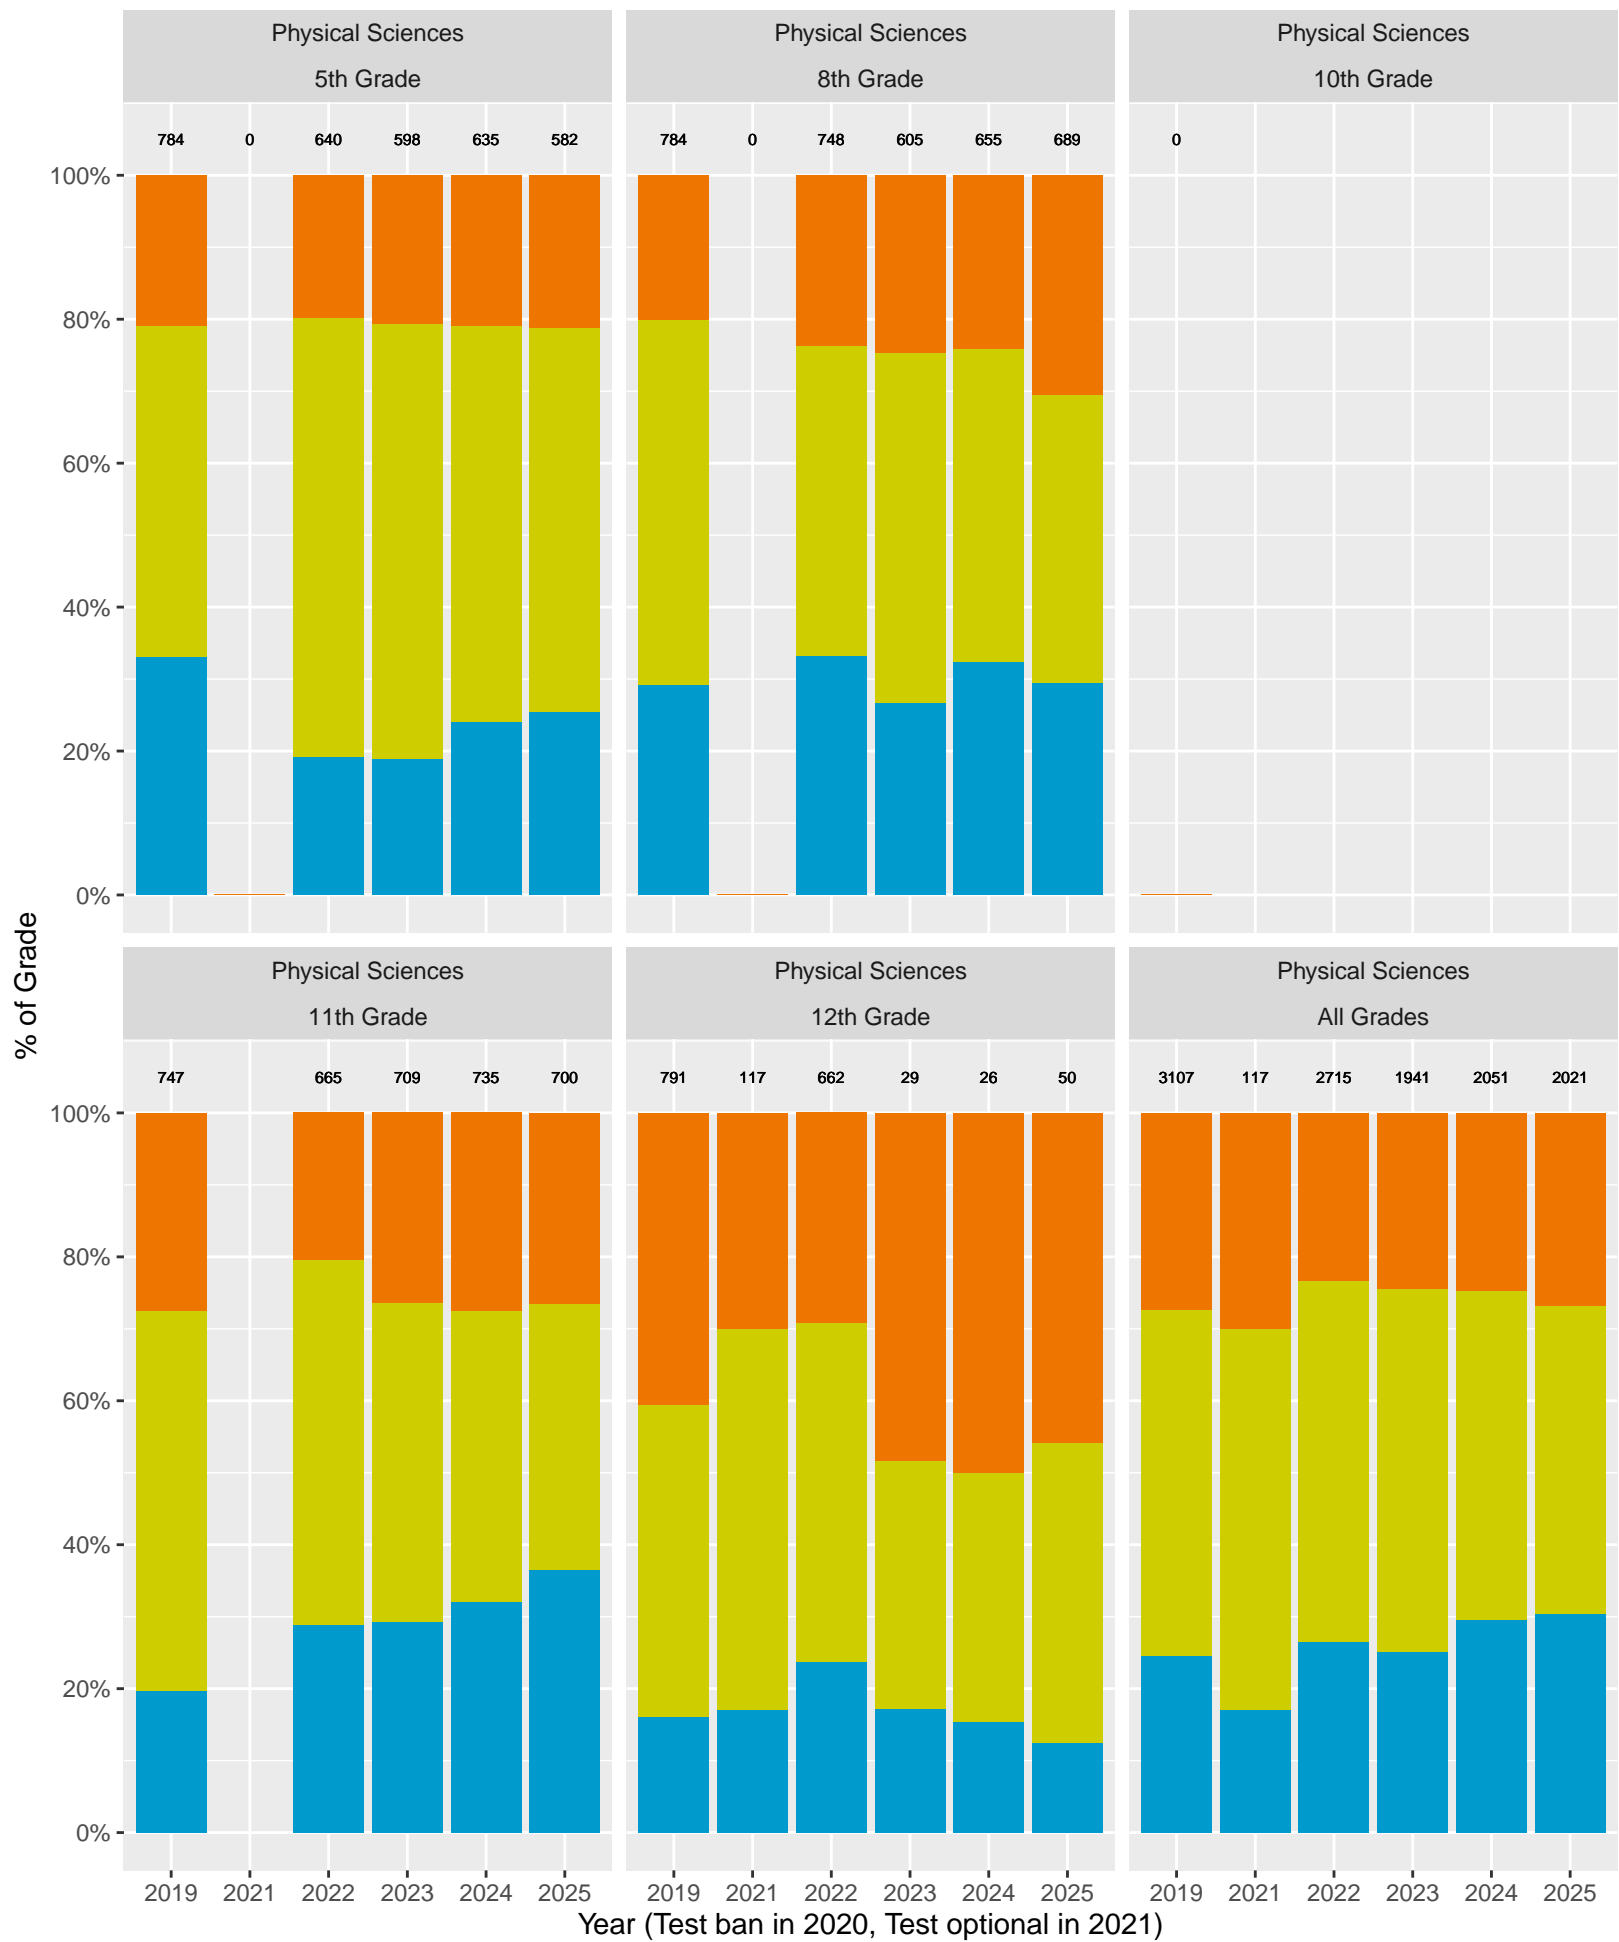

CA Science Test (CAST): Santa Monica–Malibu Unified School District (Physical Sciences)

Key: ■ Above Standard ■ Near Standard ■ Below Standard