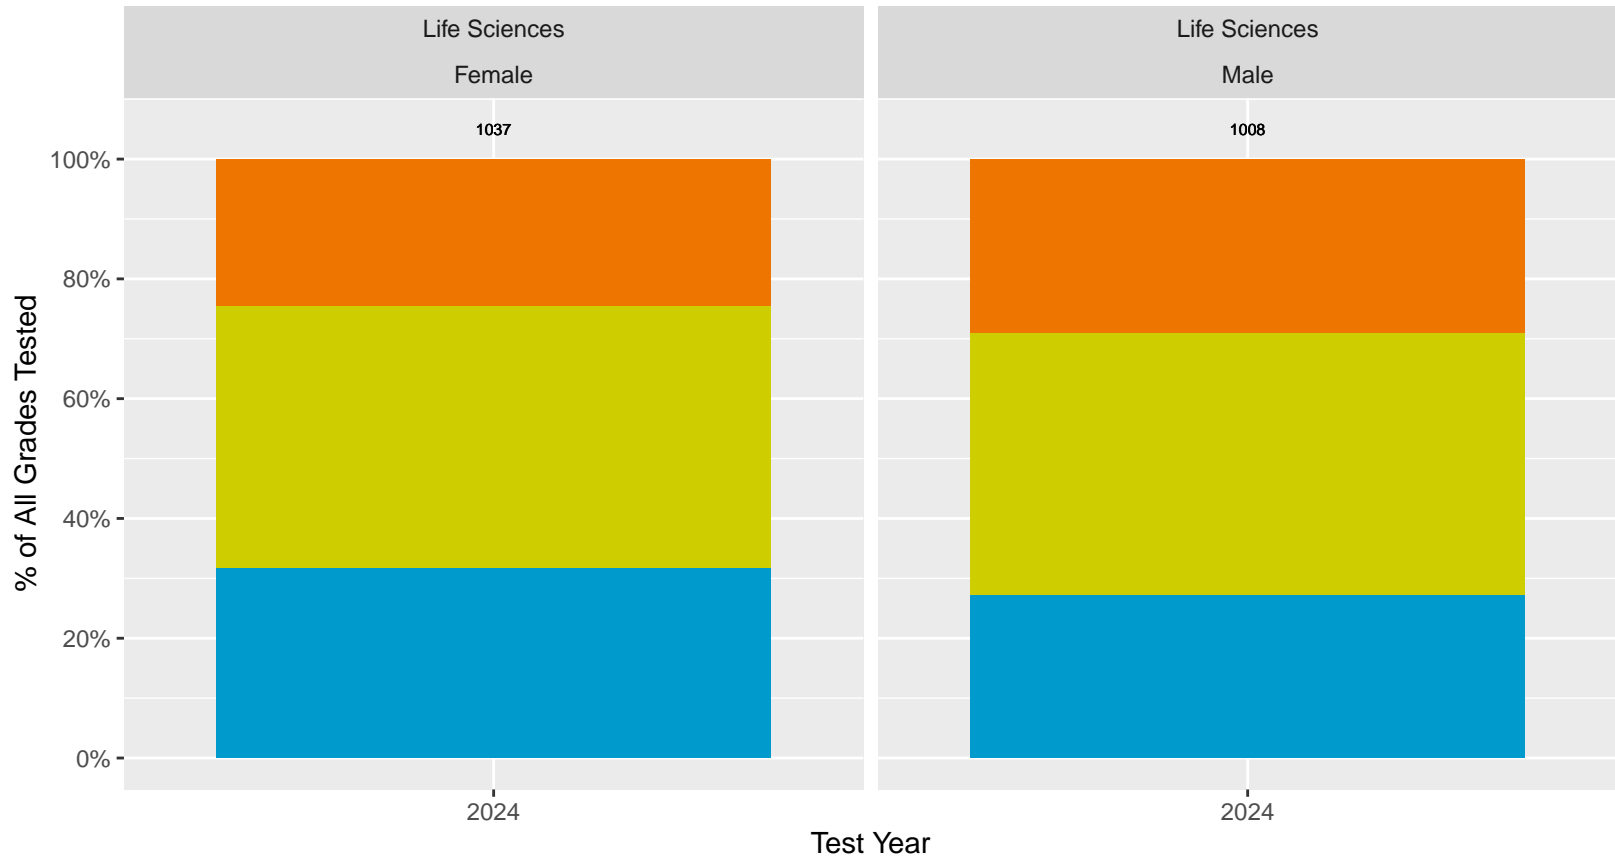

CA Science Test (CAST): Santa Monica–Malibu Unified School District (Sex)