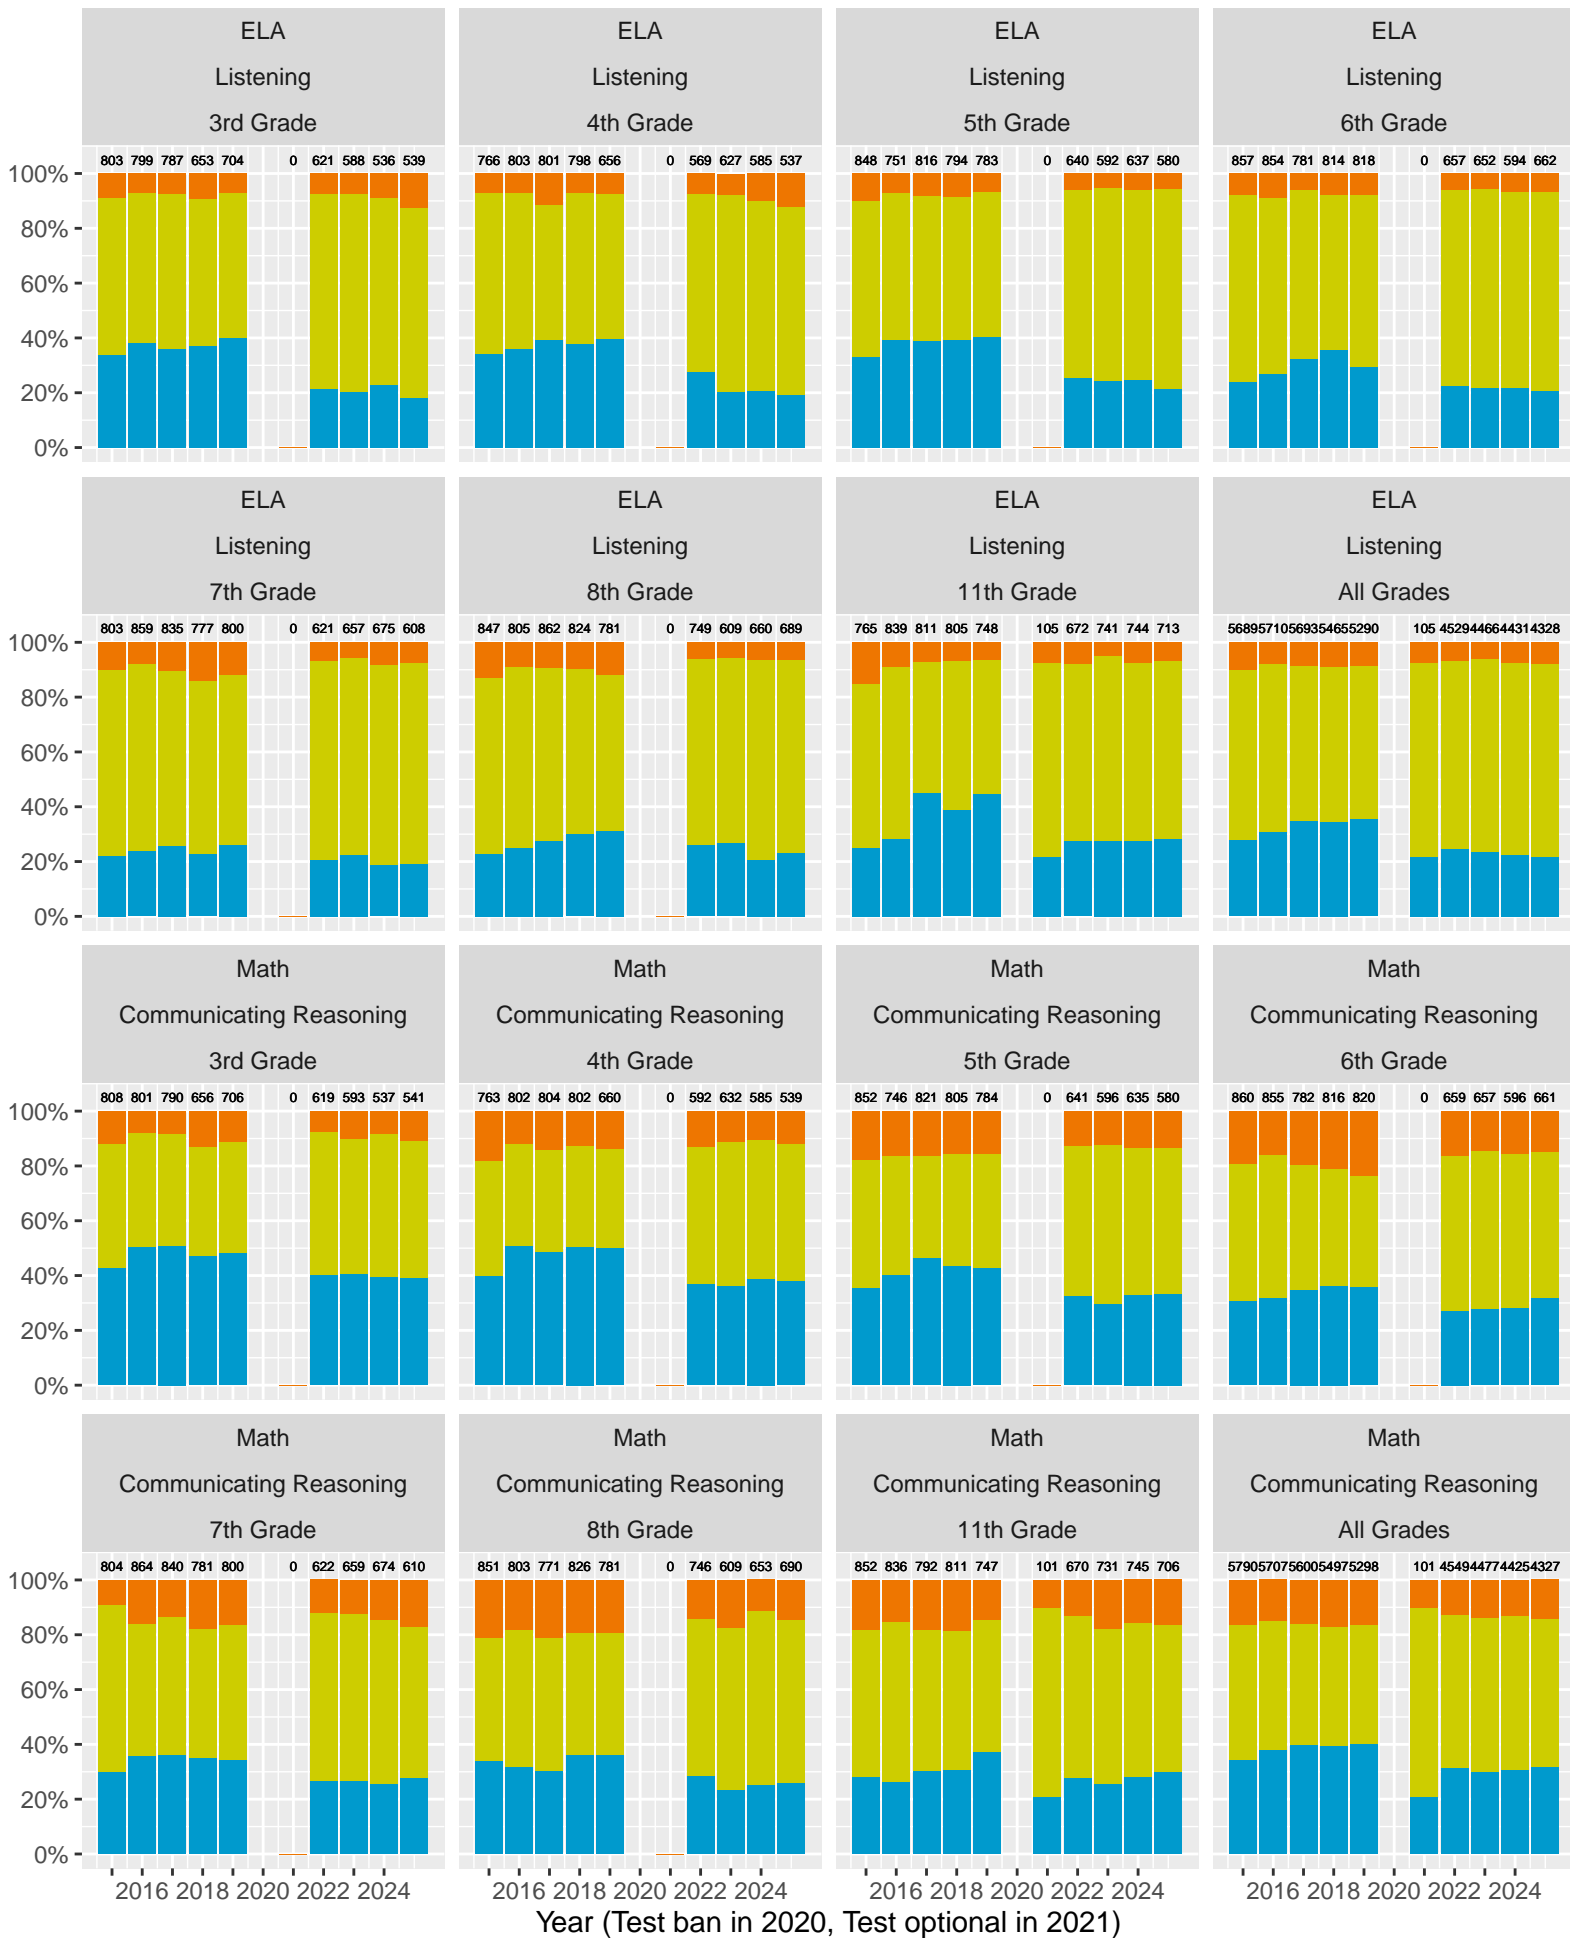

Santa Monica–Malibu Unified School District (Subject Area 3)

Key: ■ Above Standard ■ Near Standard ■ Below Standard