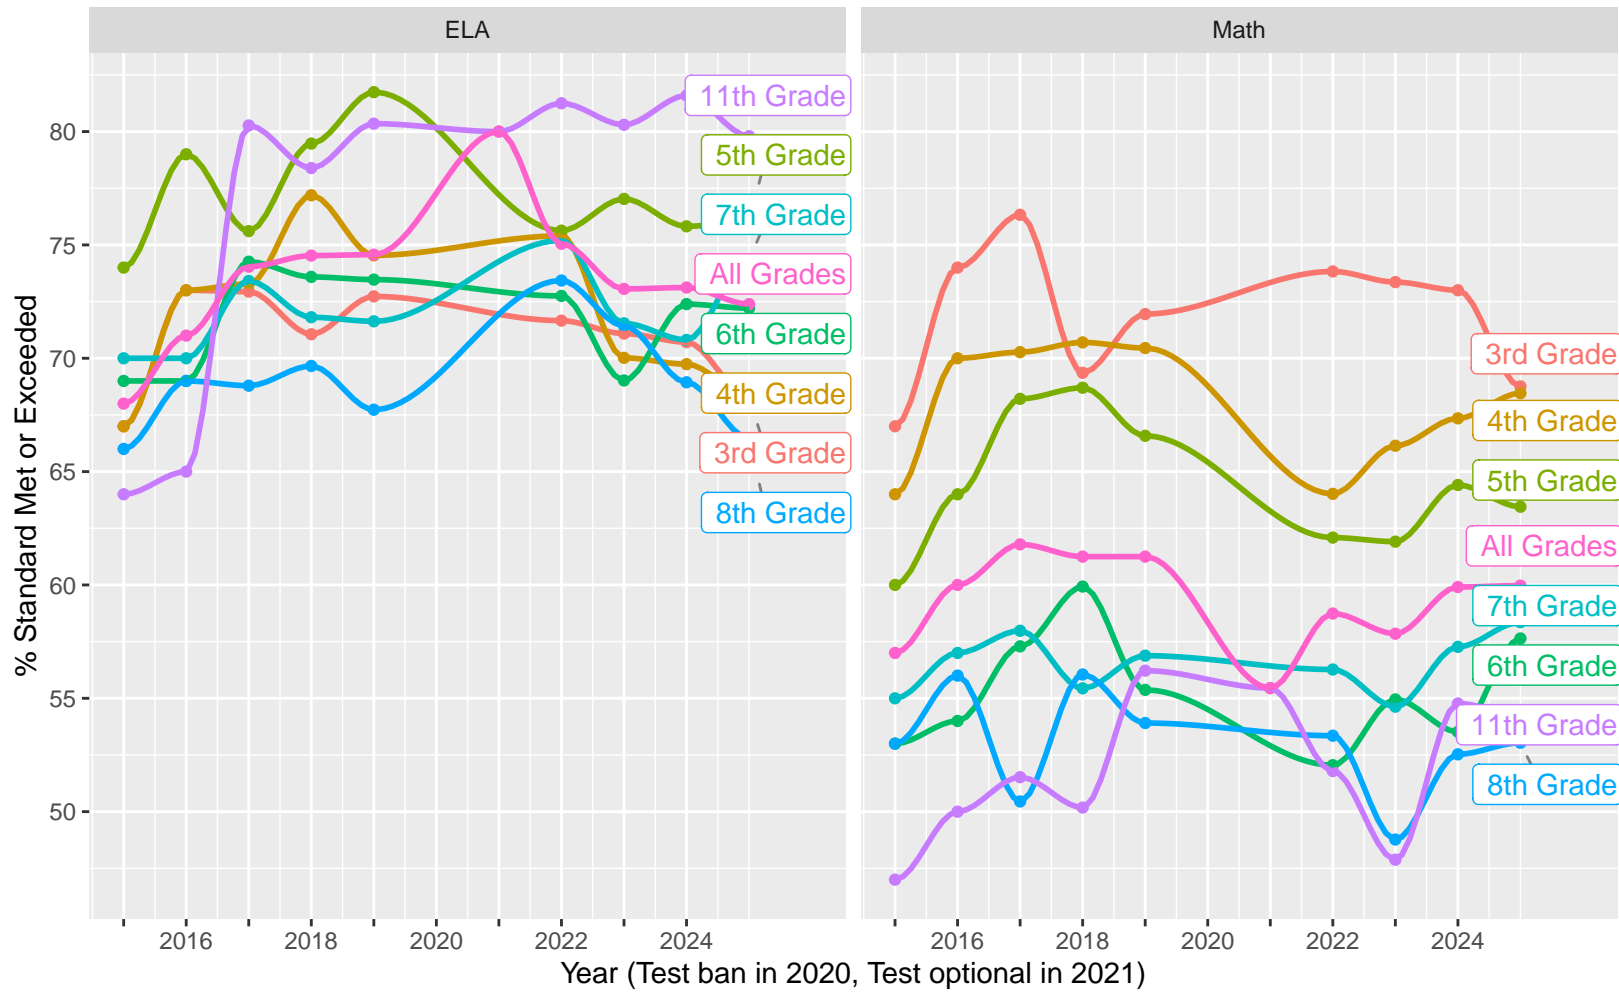

Grades stacked (trends, variance, outliers)