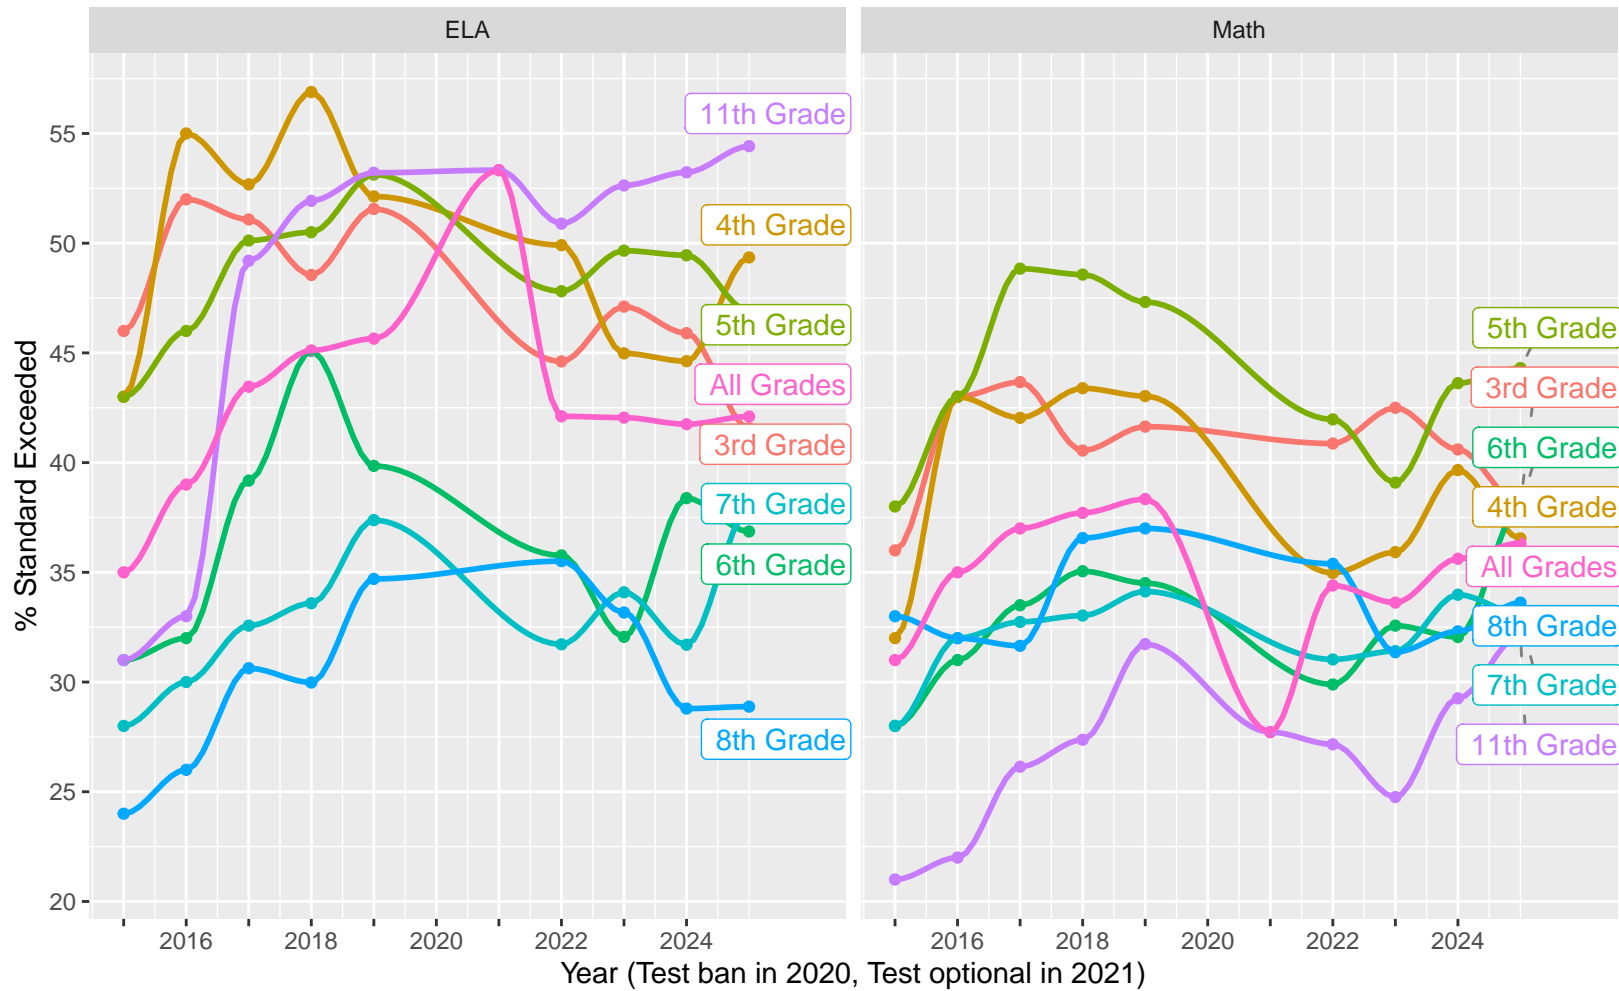

Grades stacked (trends, variance, outliers)