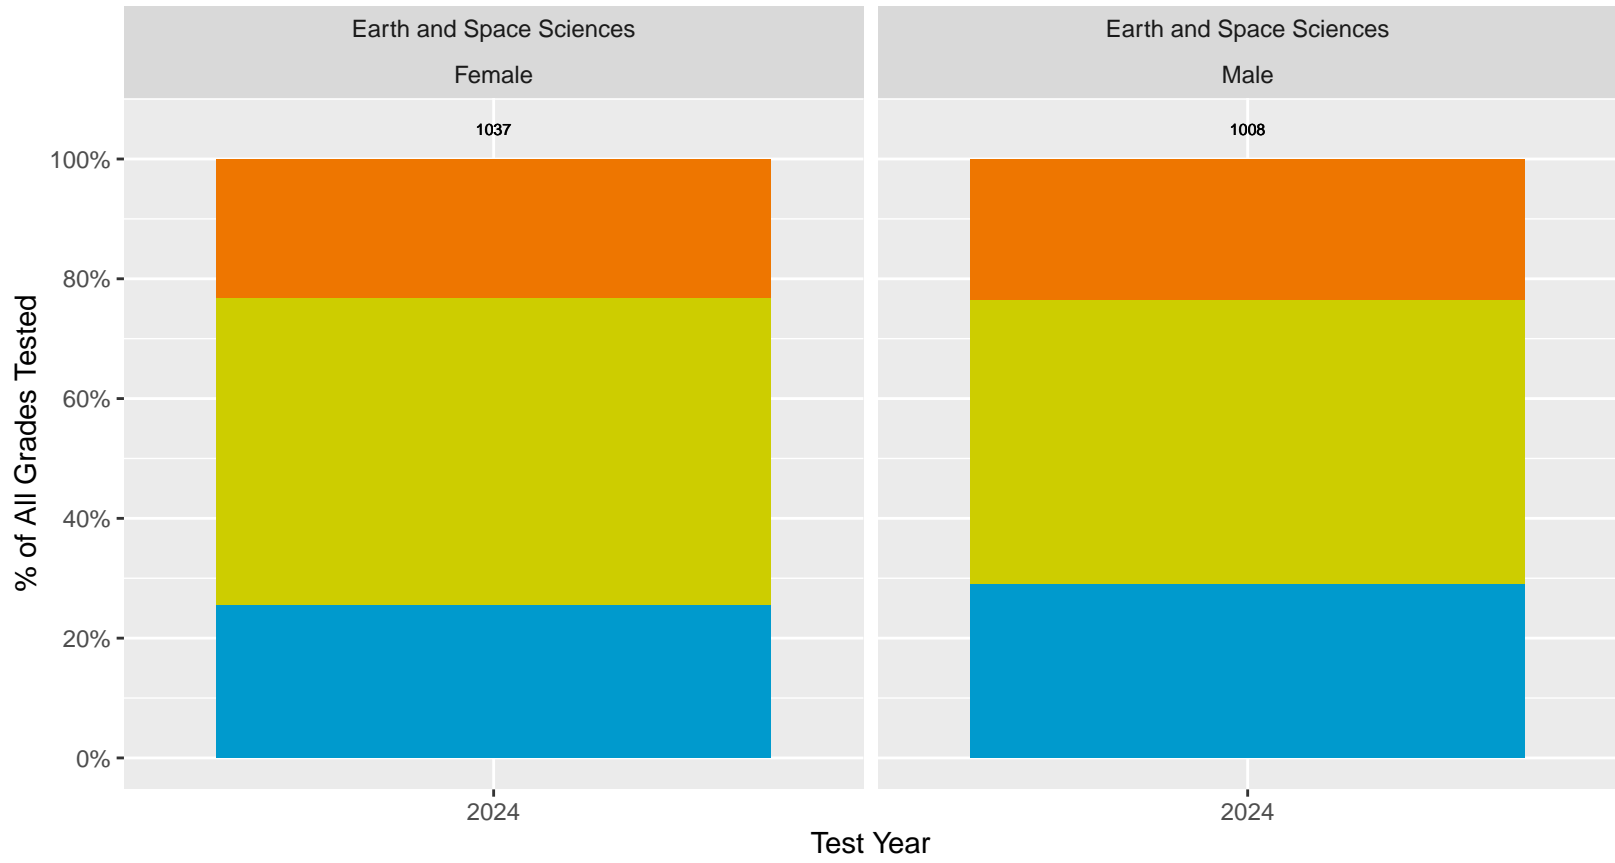

CA Science Test (CAST): Santa Monica–Malibu Unified School District (Sex)

Key: Above Standard Near Standard Below Standard