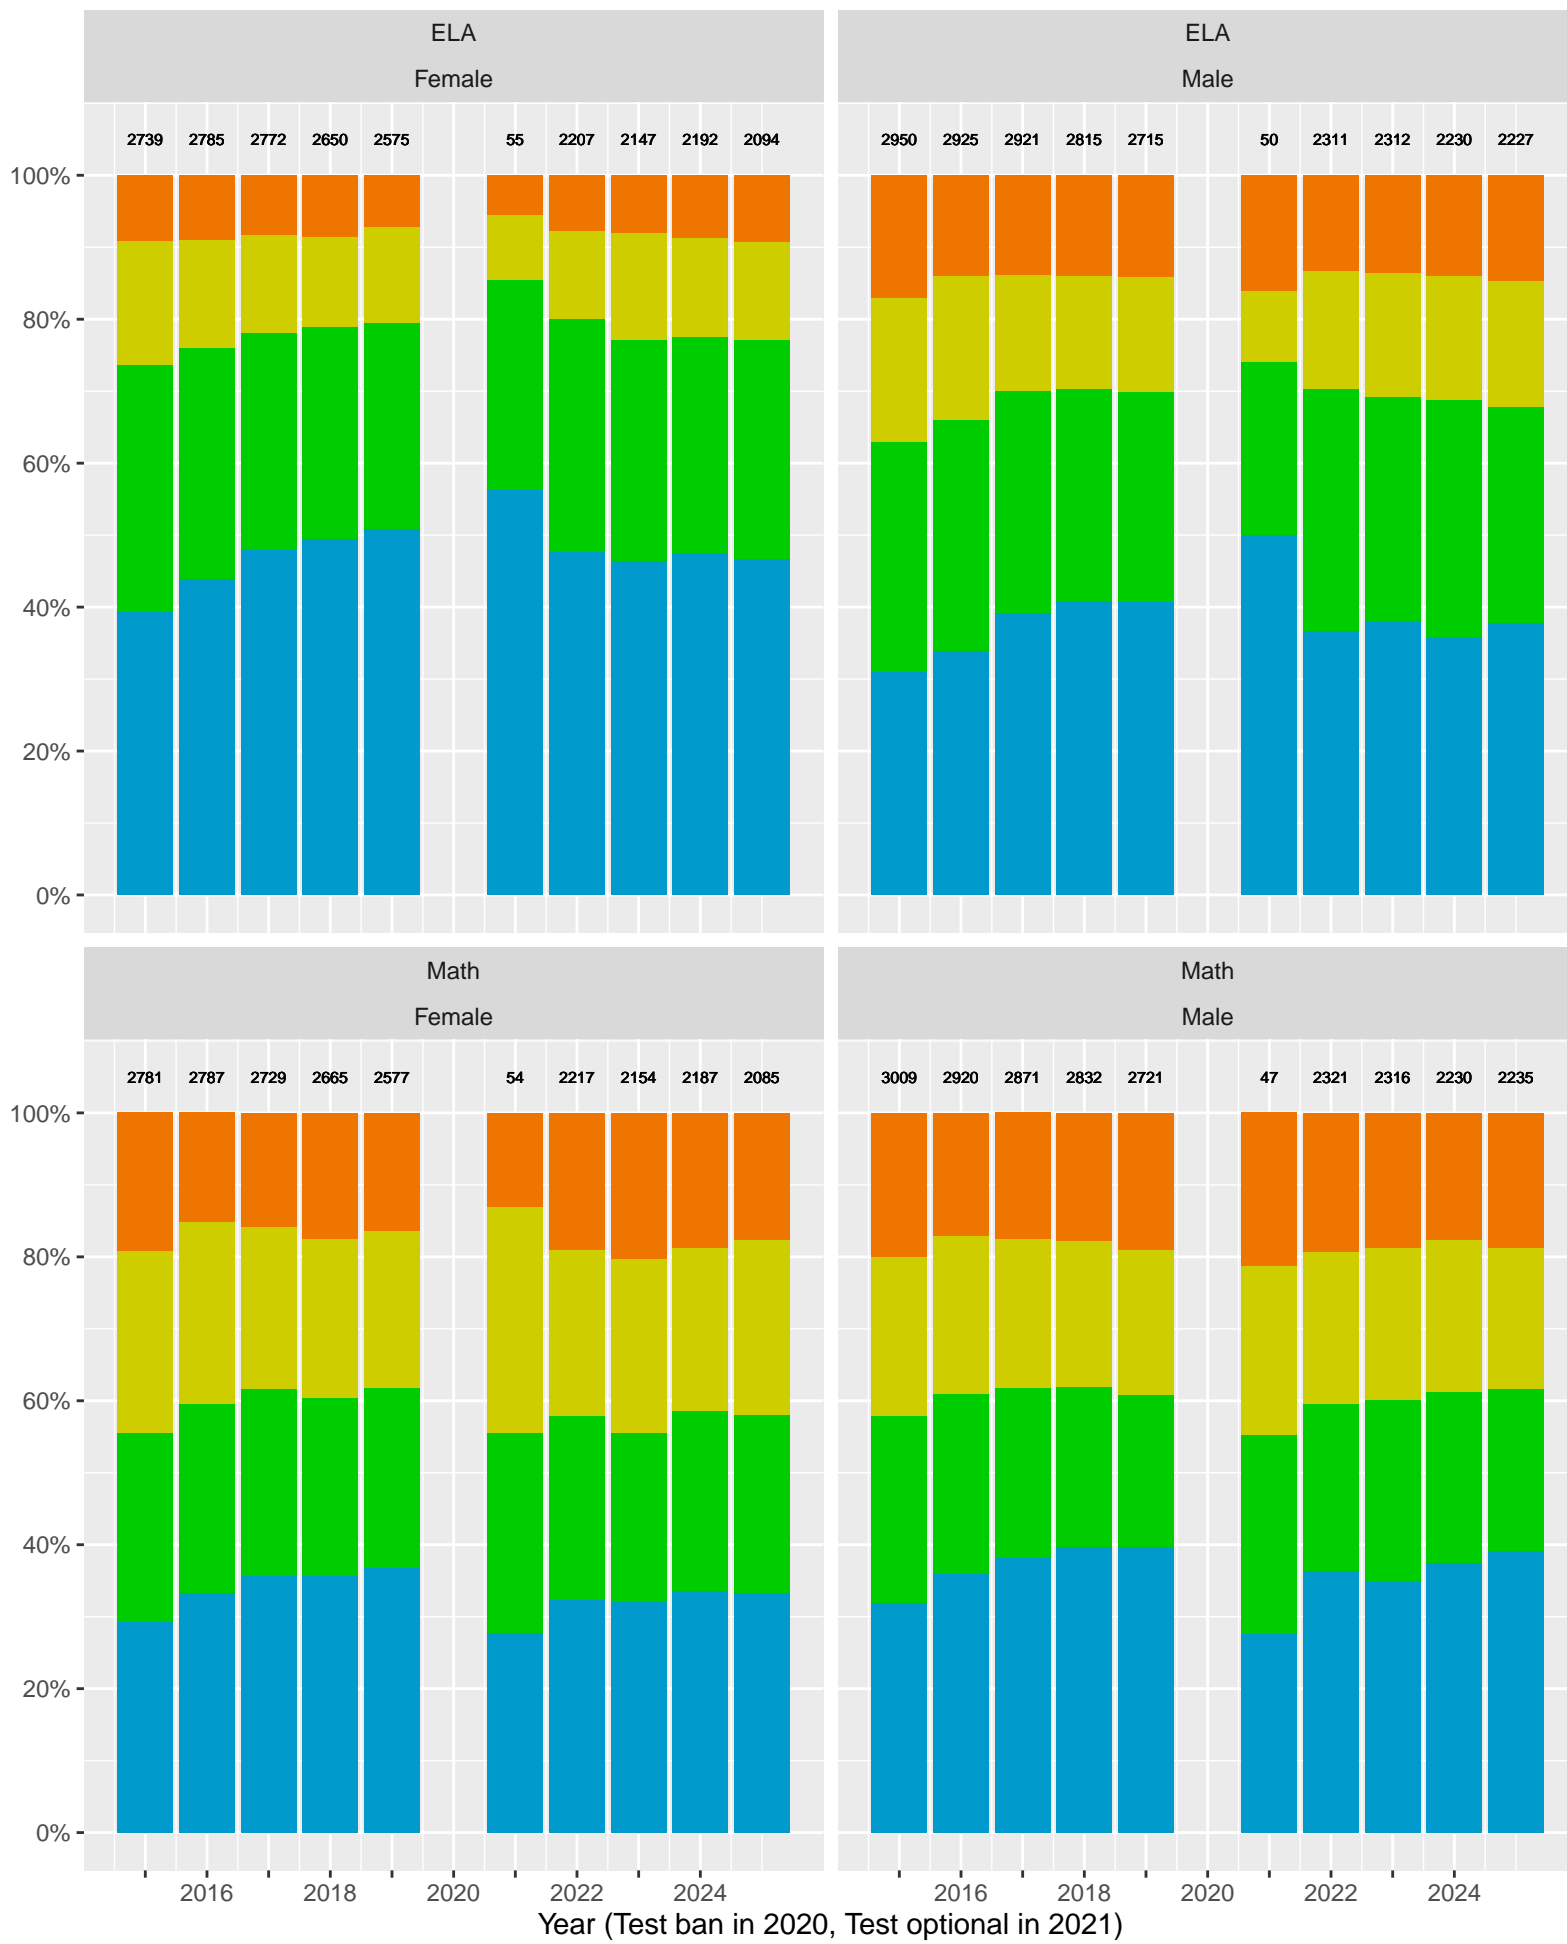

Grades stacked (trends, variance, outliers)

Santa Monica–Malibu Unified School District (Subject Area 1)

Key: ■ Above Standard ■ Near Standard ■ Below Standard

Santa Monica–Malibu Unified School District (Subject Area 2)

Key: ■ Above Standard ■ Near Standard ■ Below Standard

Santa Monica–Malibu Unified School District (Subject Area 3)

Key: ■ Above Standard ■ Near Standard ■ Below Standard

Santa Monica–Malibu Unified School District (Subject Area 4)

Key: ■ Above Standard ■ Near Standard ■ Below Standard

Racial distribution of Santa Monica–Malibu Unified School District students tested in 2024

Santa Monica–Malibu Unified School District by Sex

Key: ■ Standard Exceeded ■ Standard Met ■ Standard Nearly Met ■ Standard Not Met