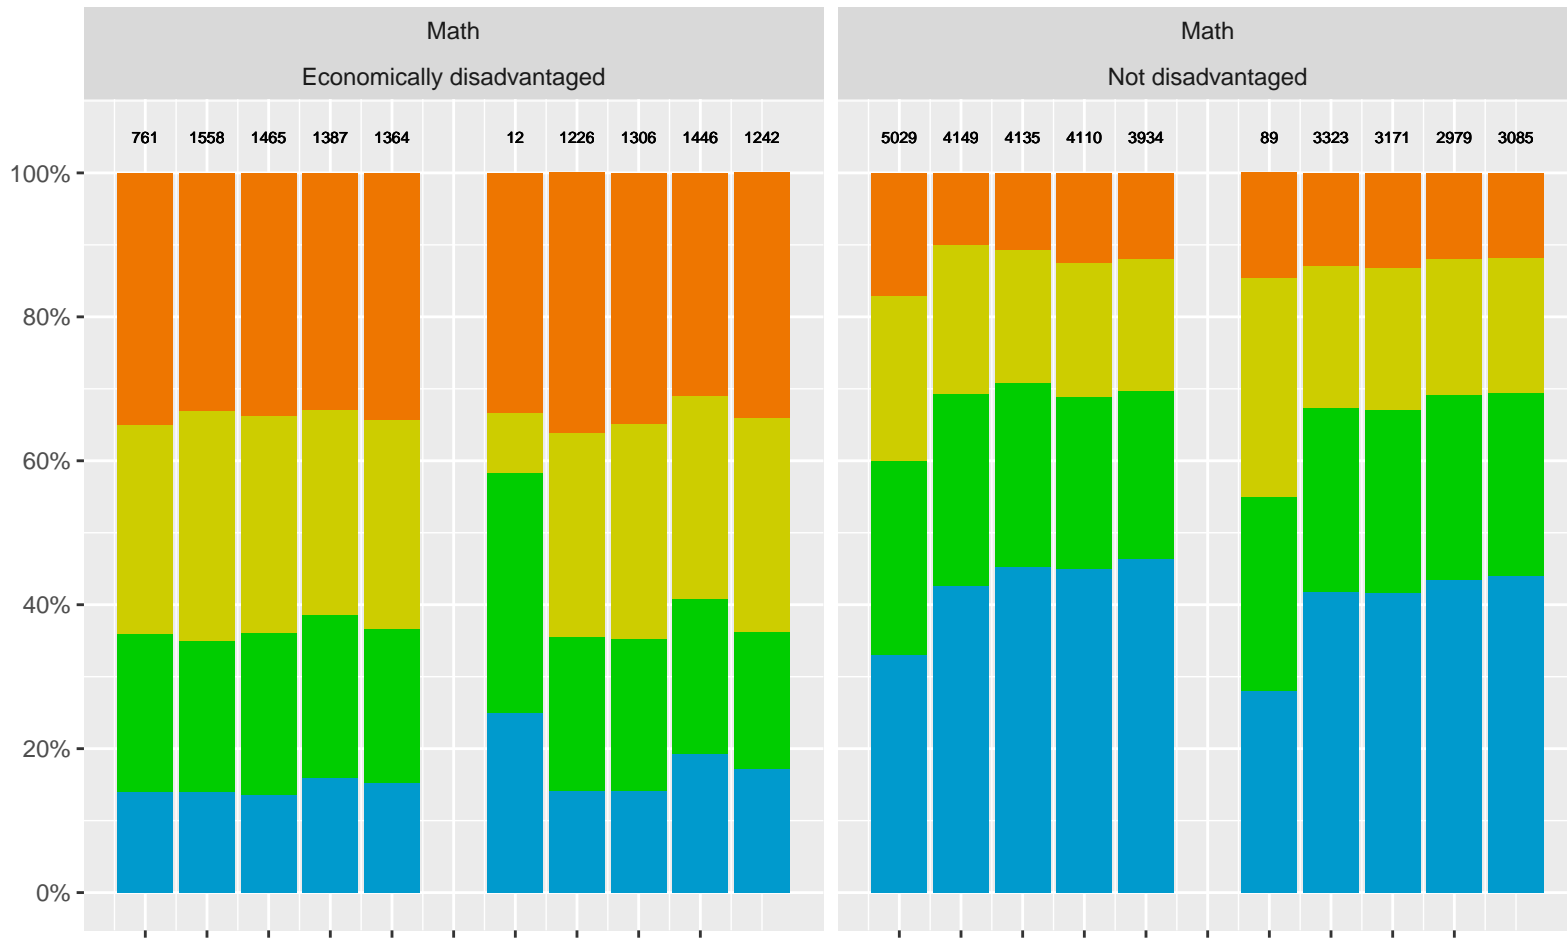

Santa Monica–Malibu Unified School District by Economic Disadvantage

Year (Test ban in 2020, Test optional in 2021)

Key: ■ Standard Exceeded ■ Standard Met ■ Standard Nearly Met ■ Standard Not Met