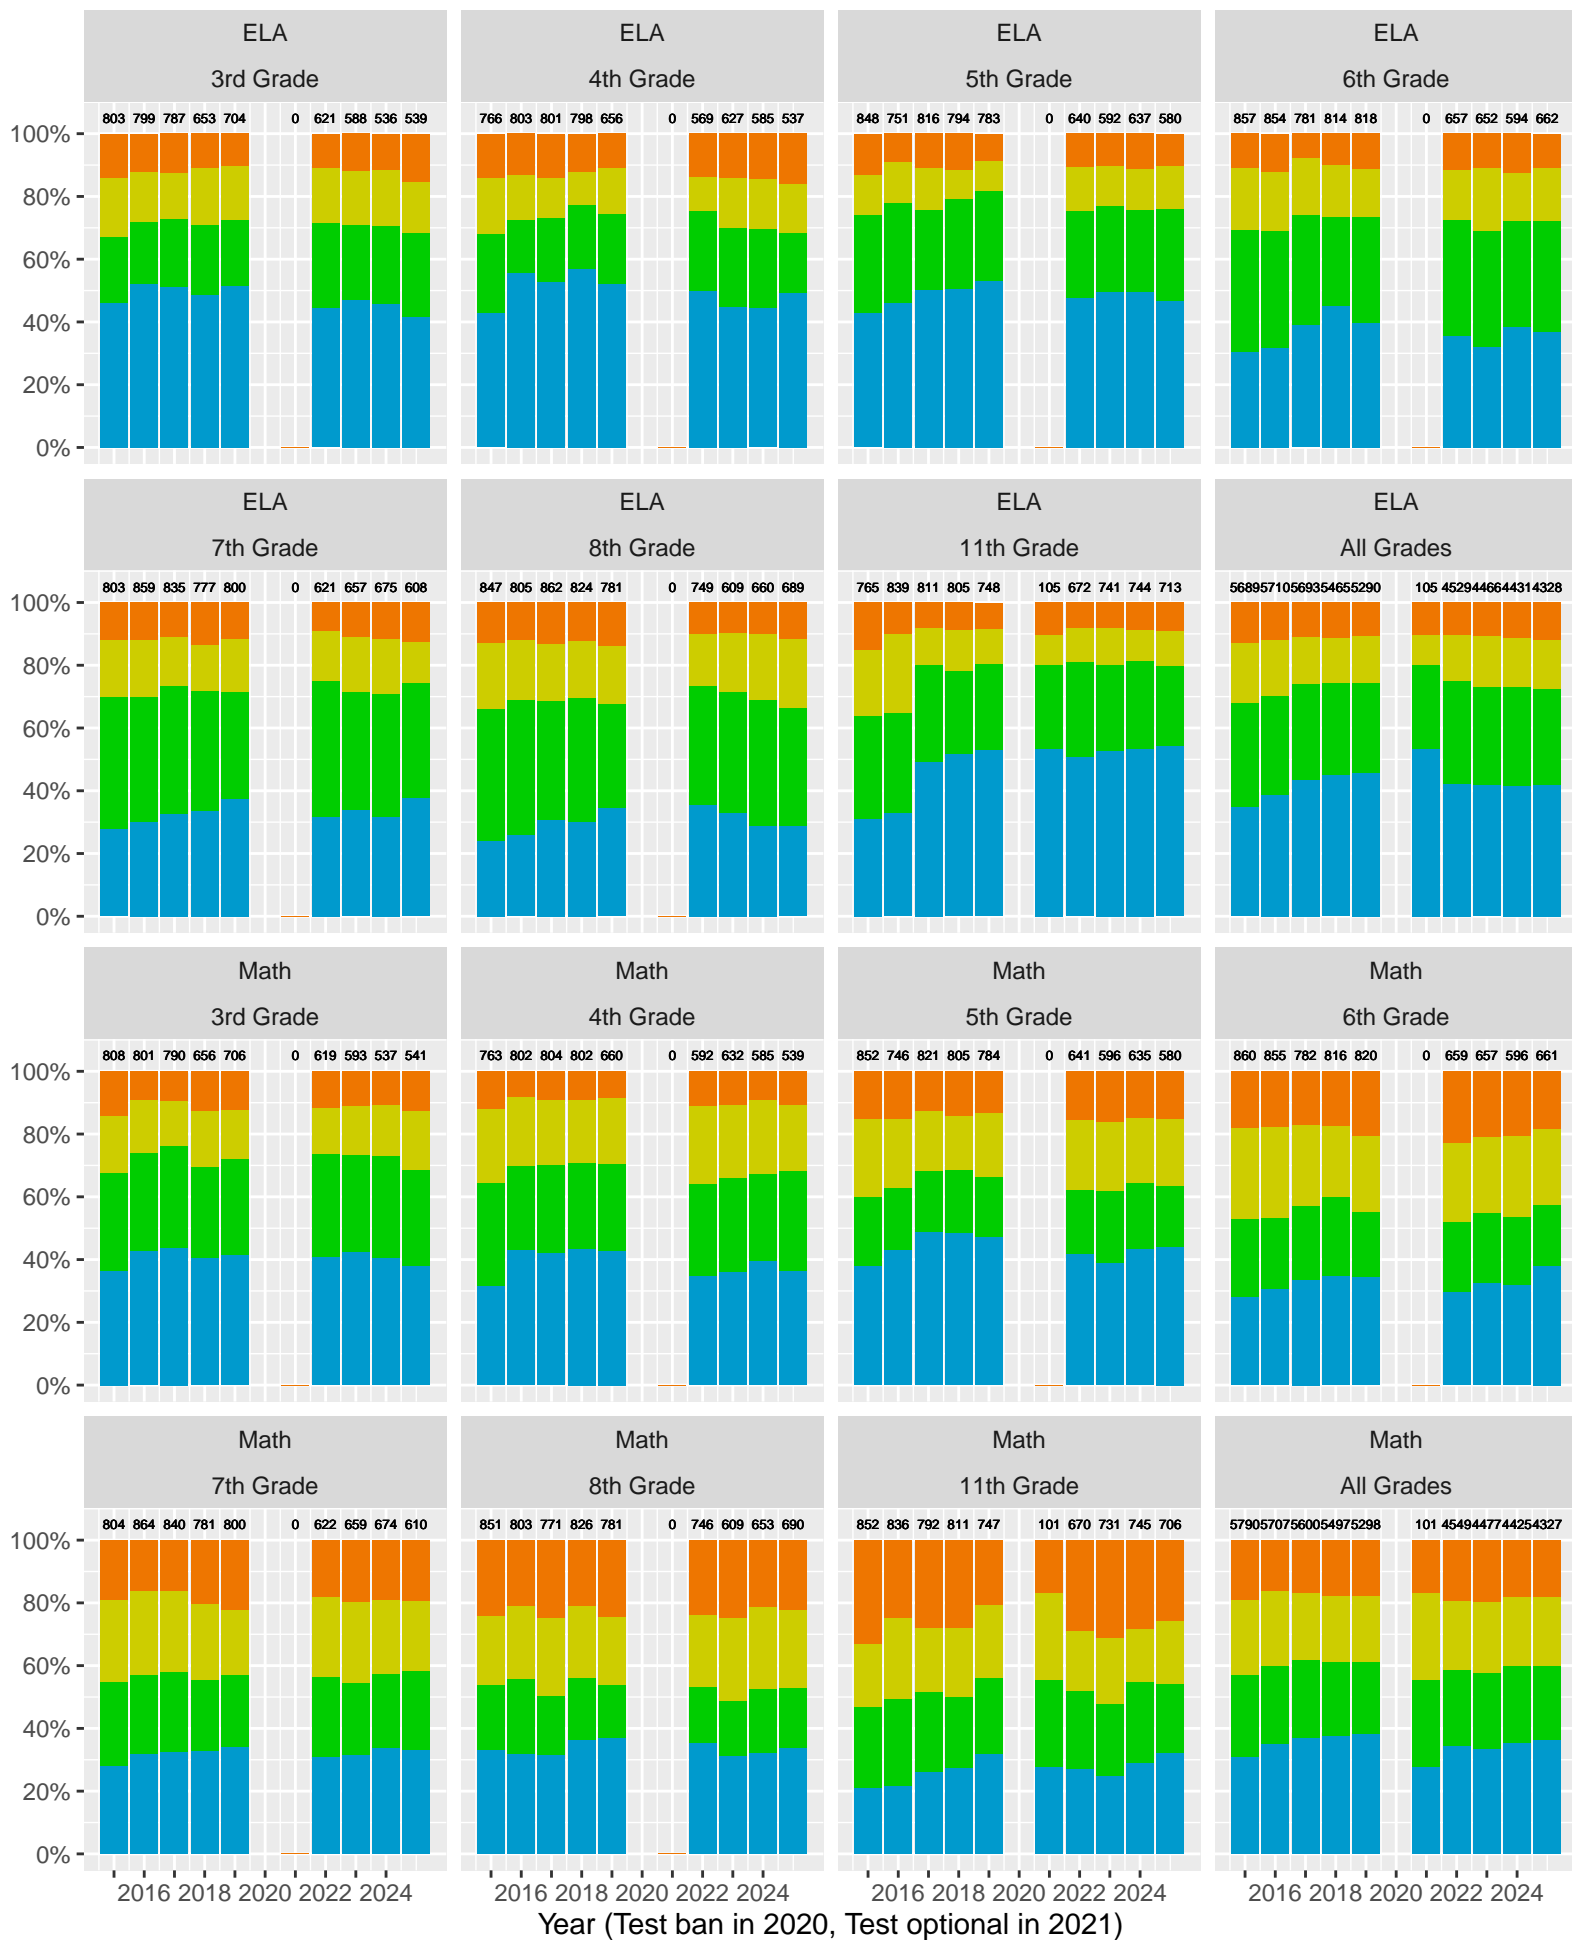

CAASPP Test Performance: Santa Monica–Malibu Unified School District

Key: ■ Standard Exceeded ■ Standard Met ■ Standard Nearly Met ■ Standard Not Met