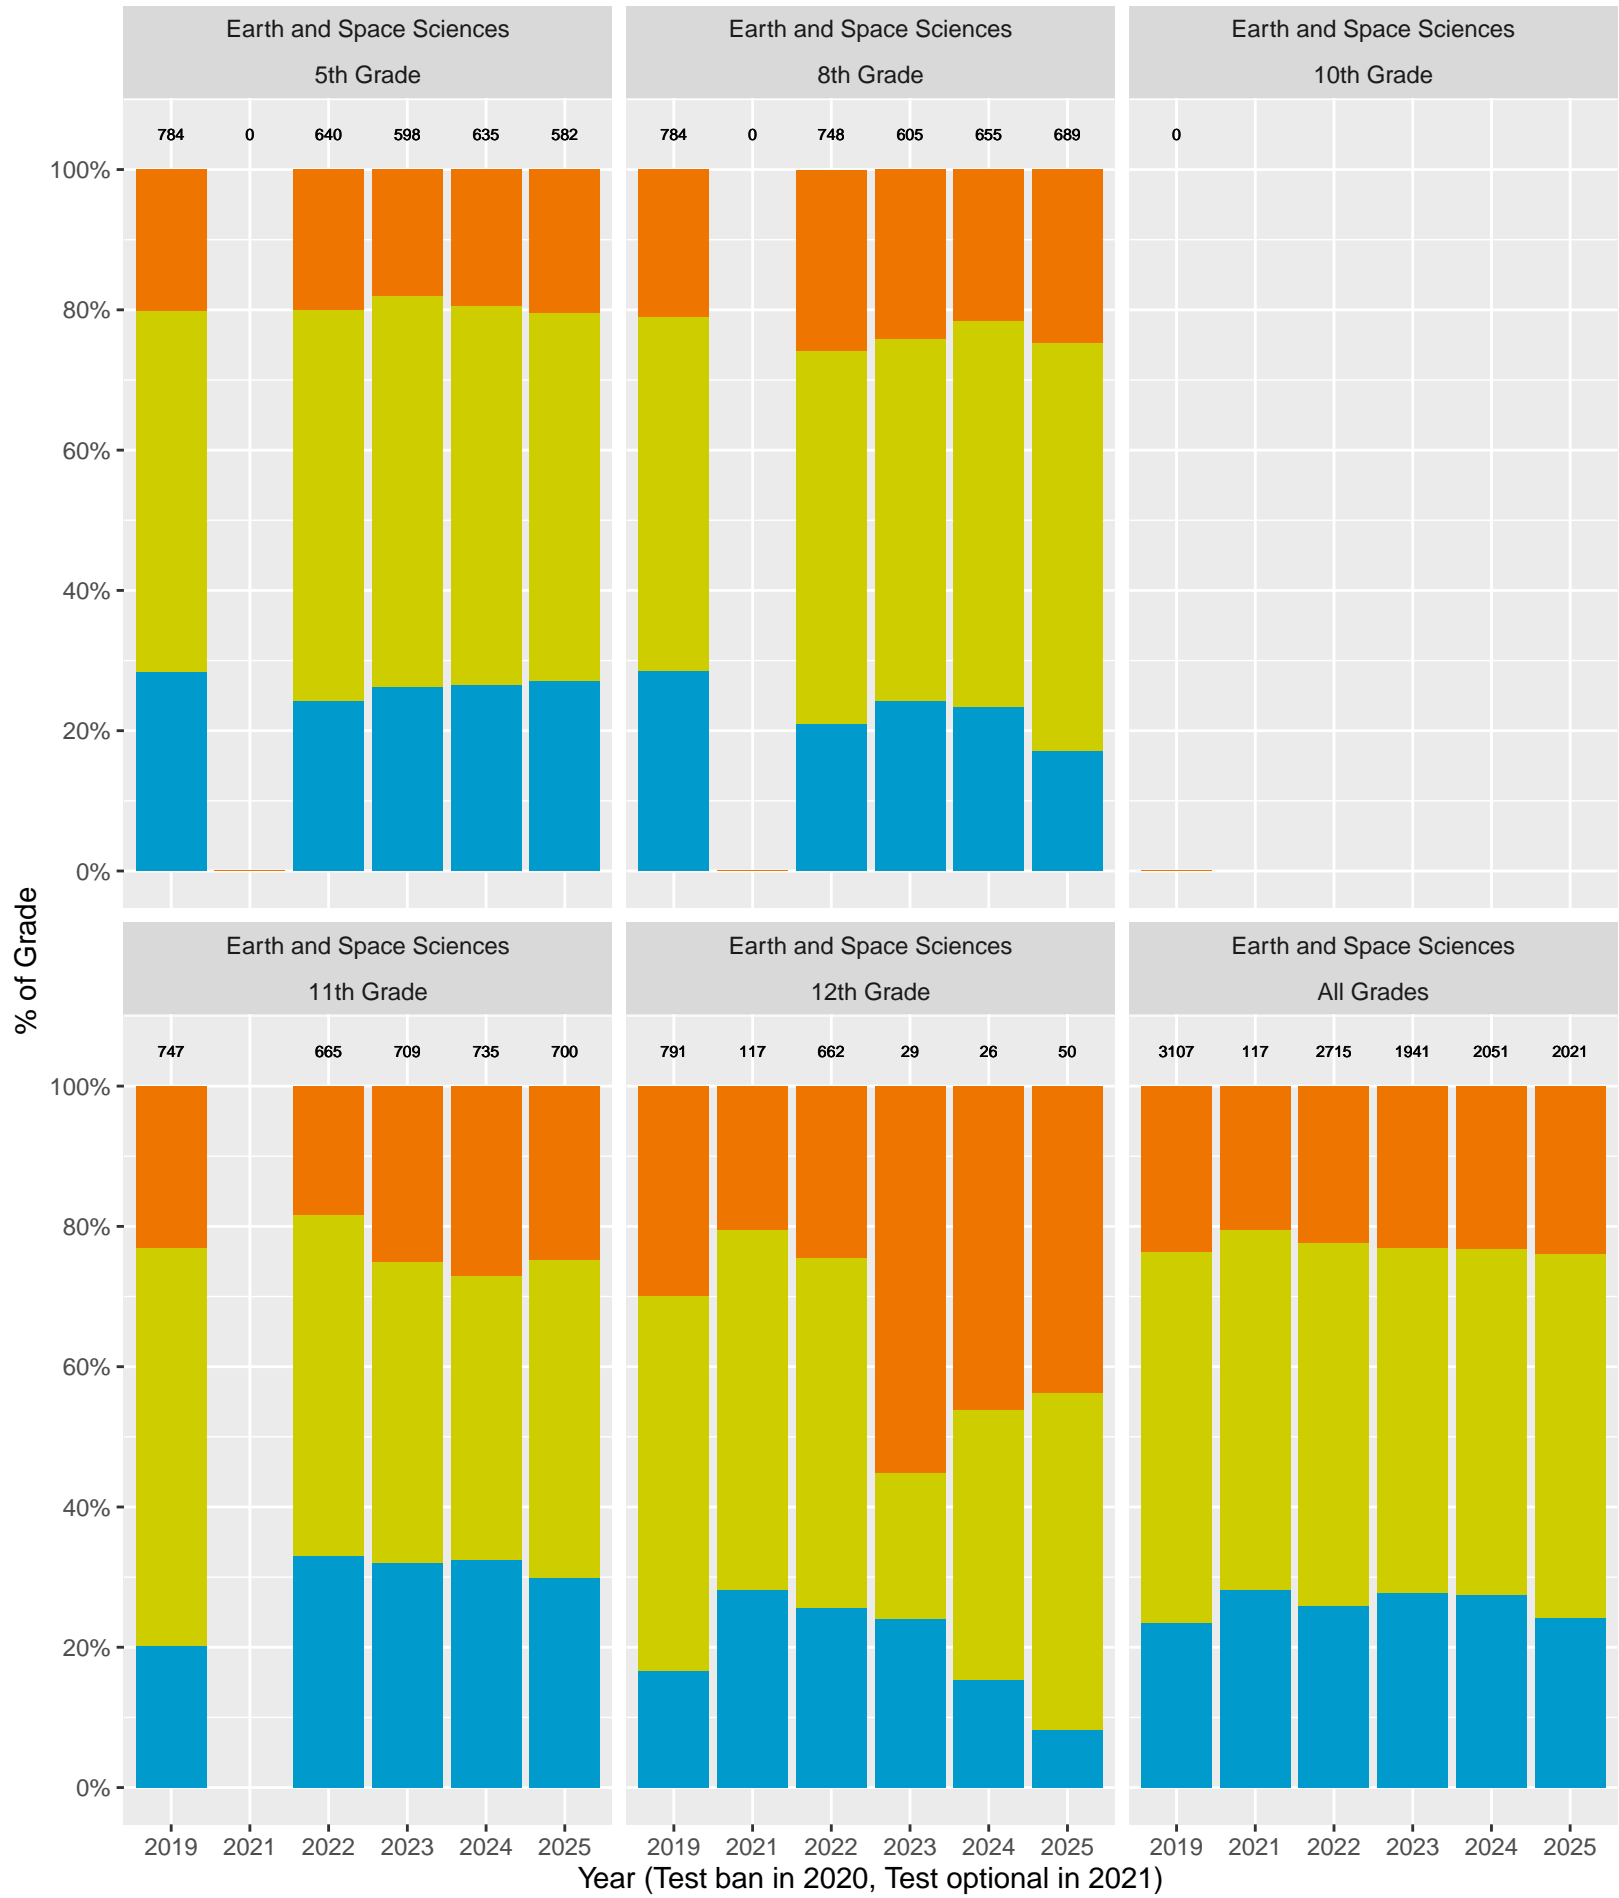

CA Science Test (CAST): Santa Monica–Malibu Unified School District (Earth and Space Sciences)

Key: ■ Above Standard ■ Near Standard ■ Below Standard