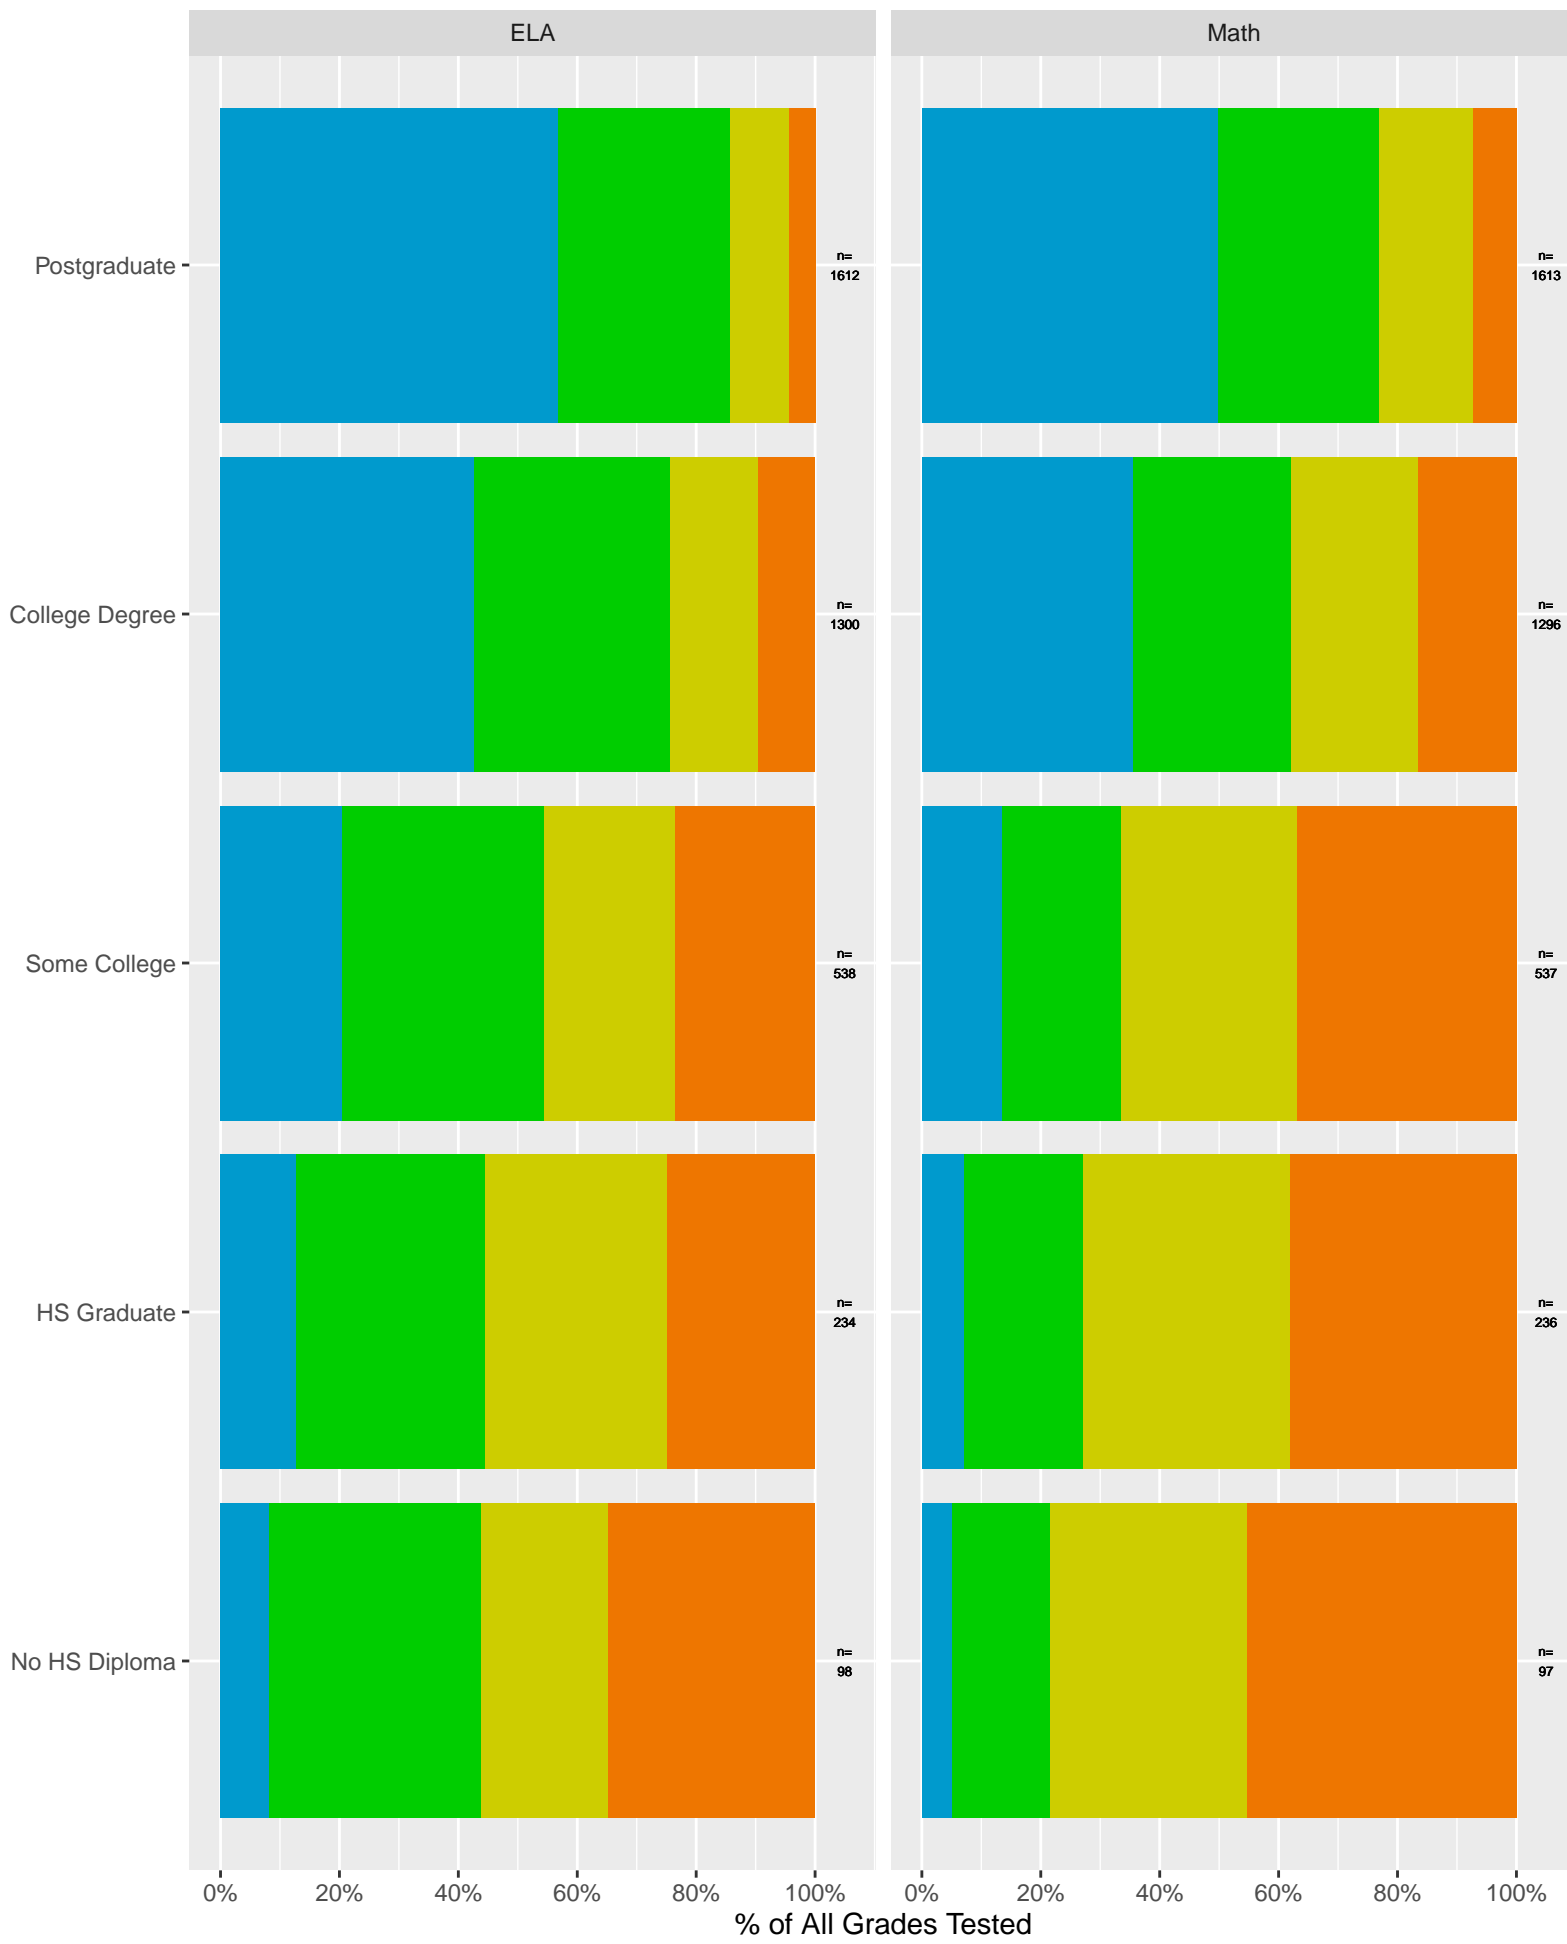

Santa Monica–Malibu Unified School District (2024) by Parent's Education Level

Key: ■ Standard Exceeded ■ Standard Met ■ Standard Nearly Met ■ Standard Not Met