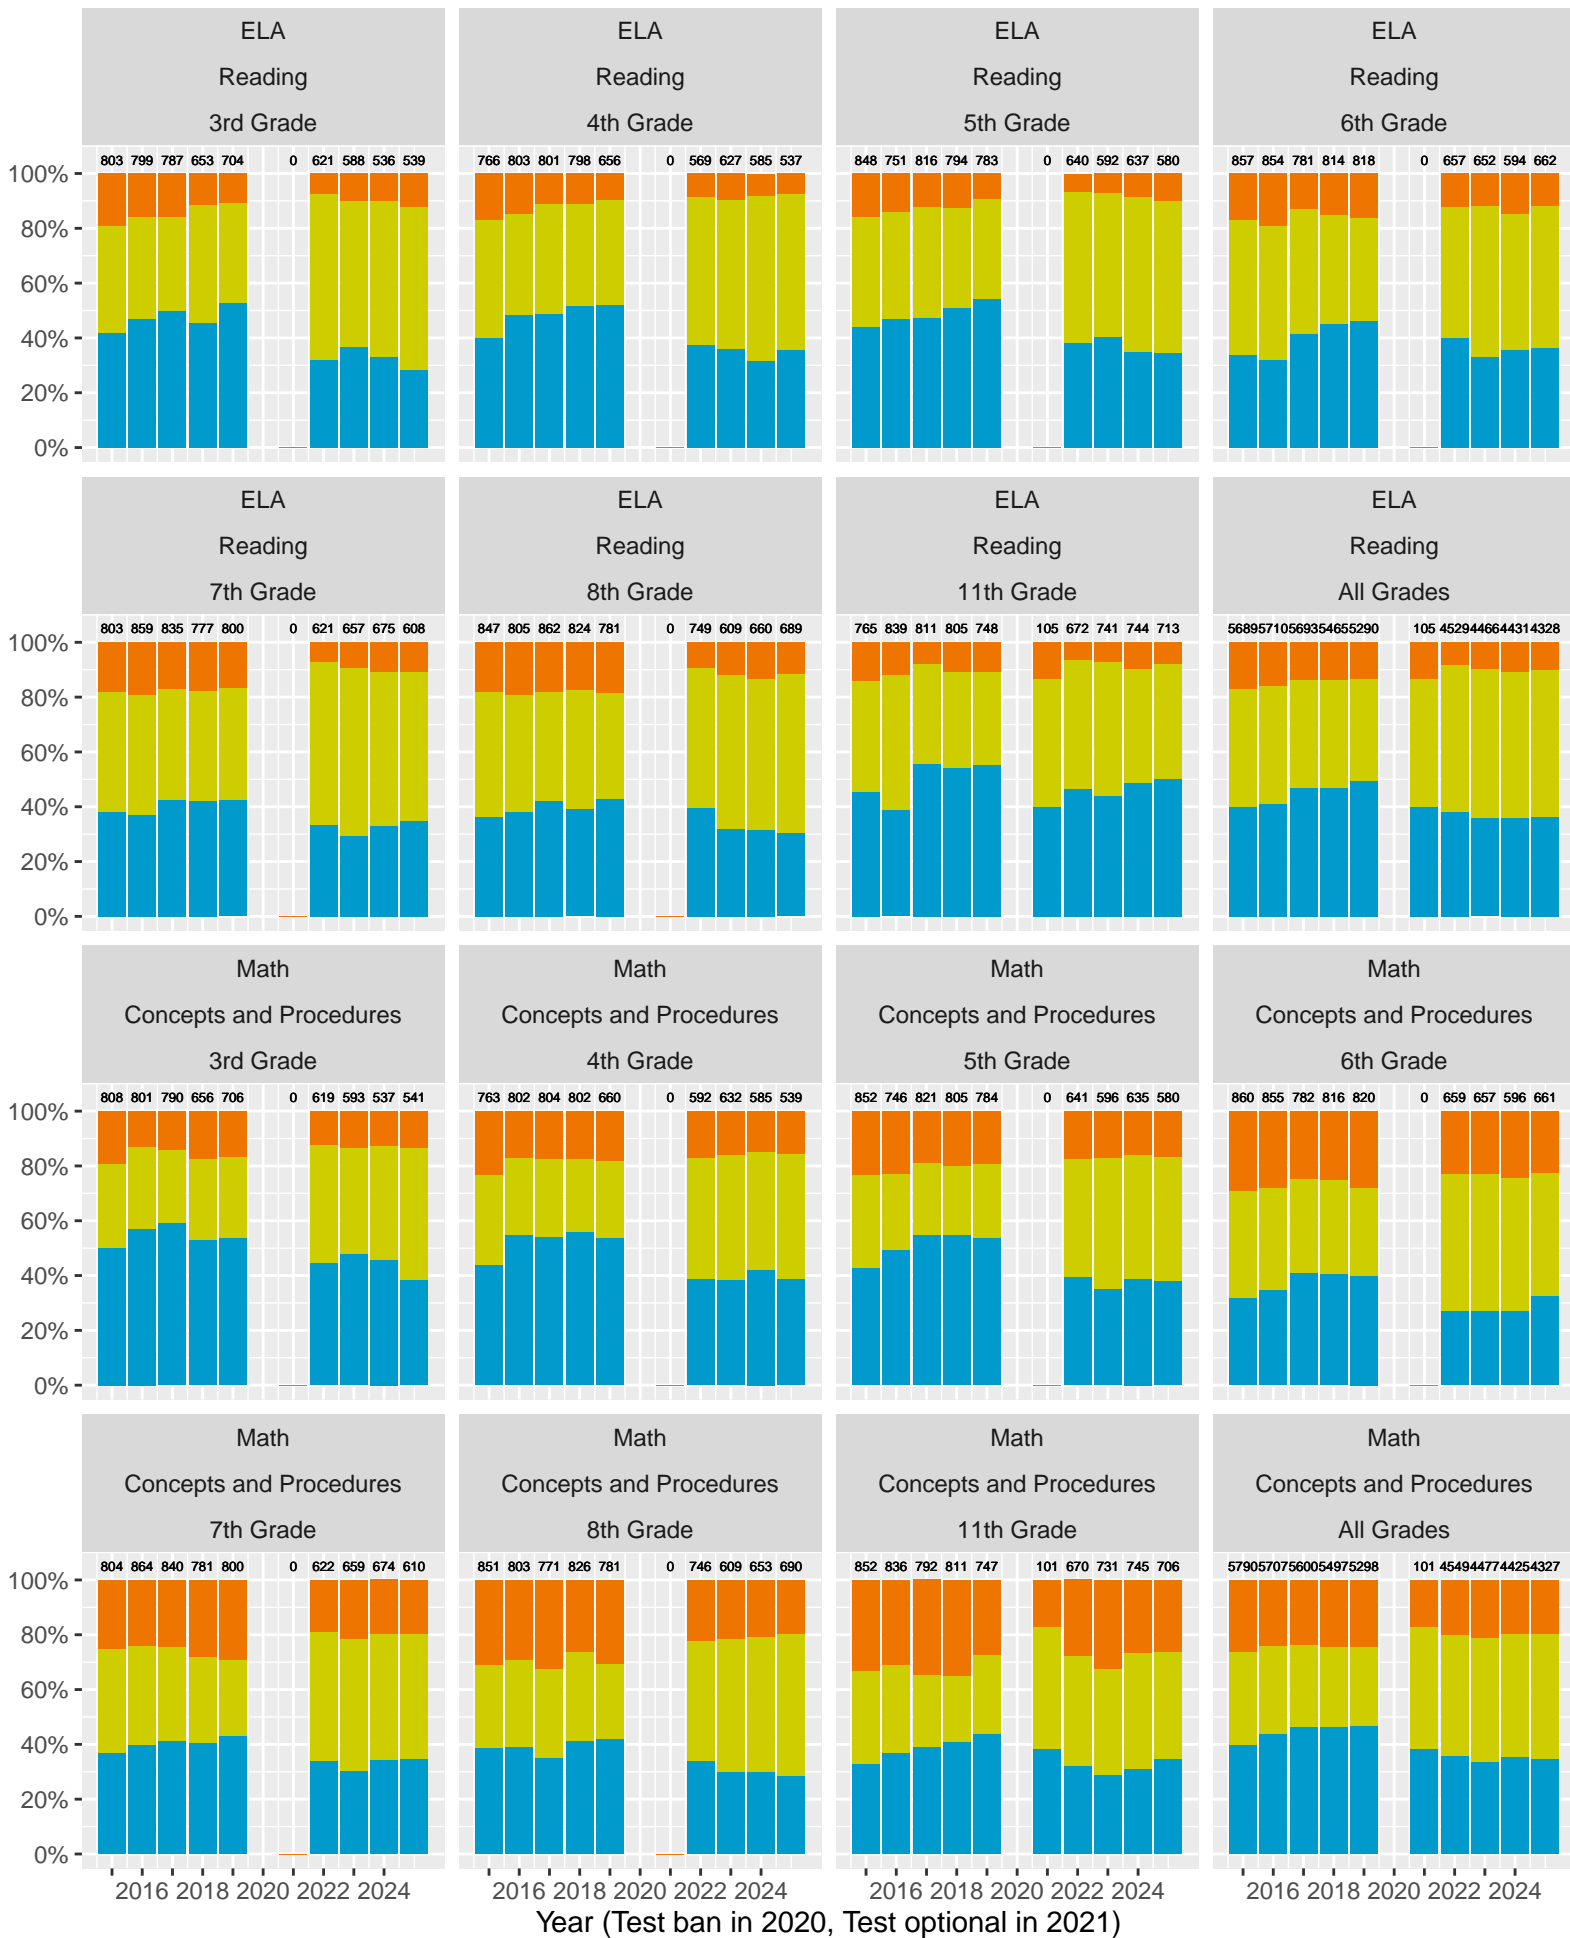

CAST Life Sciences, Earth and Space by Sex.....p 17

CAST Physical Science by (Non–)White, Parent Education.....p 18–19

CAASPP Test Performance: Santa Monica–Malibu Unified School District

Key: ■ Standard Exceeded ■ Standard Met ■ Standard Nearly Met ■ Standard Not Met

Grades stacked (trends, variance, outliers)

Santa Monica–Malibu Unified School District (Subject Area 1)

Key: ■ Above Standard ■ Near Standard ■ Below Standard

Santa Monica–Malibu Unified School District (Subject Area 2)