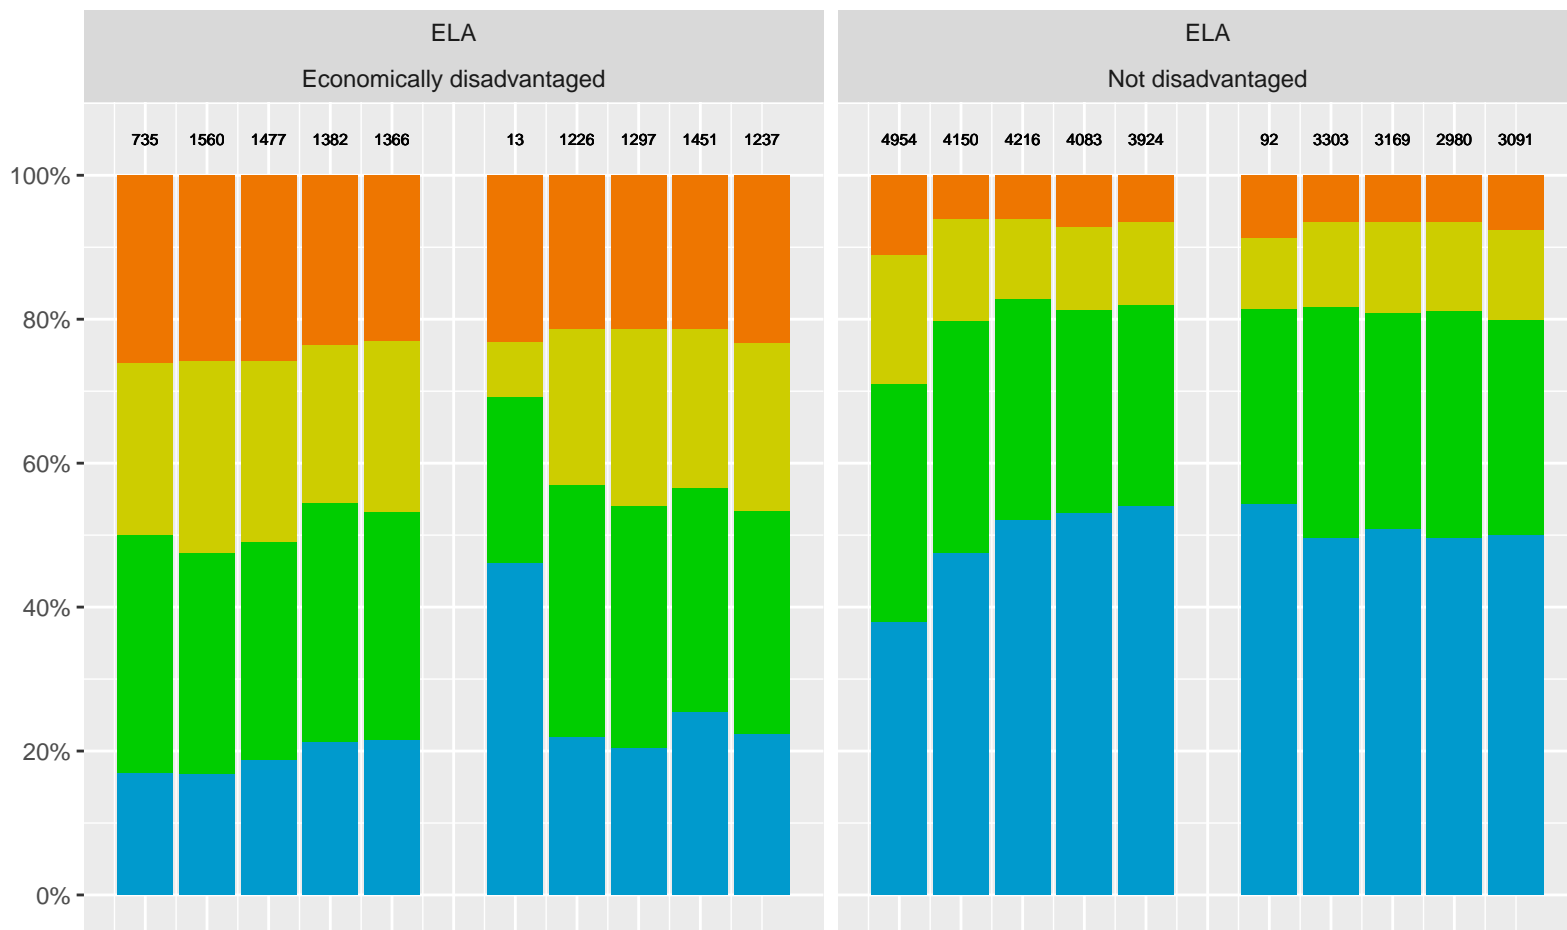

Key: ■ Above Standard ■ Near Standard ■ Below Standard

Racial distribution of Santa Monica–Malibu Unified School District students tested in 2024

Santa Monica–Malibu Unified School District by Sex

Key: ■ Standard Exceeded ■ Standard Met ■ Standard Nearly Met ■ Standard Not Met

Santa Monica–Malibu Unified School District by Non-White + White

Key: ■ Standard Exceeded ■ Standard Met ■ Standard Nearly Met ■ Standard Not Met

Santa Monica–Malibu Unified School District by Economic Disadvantage