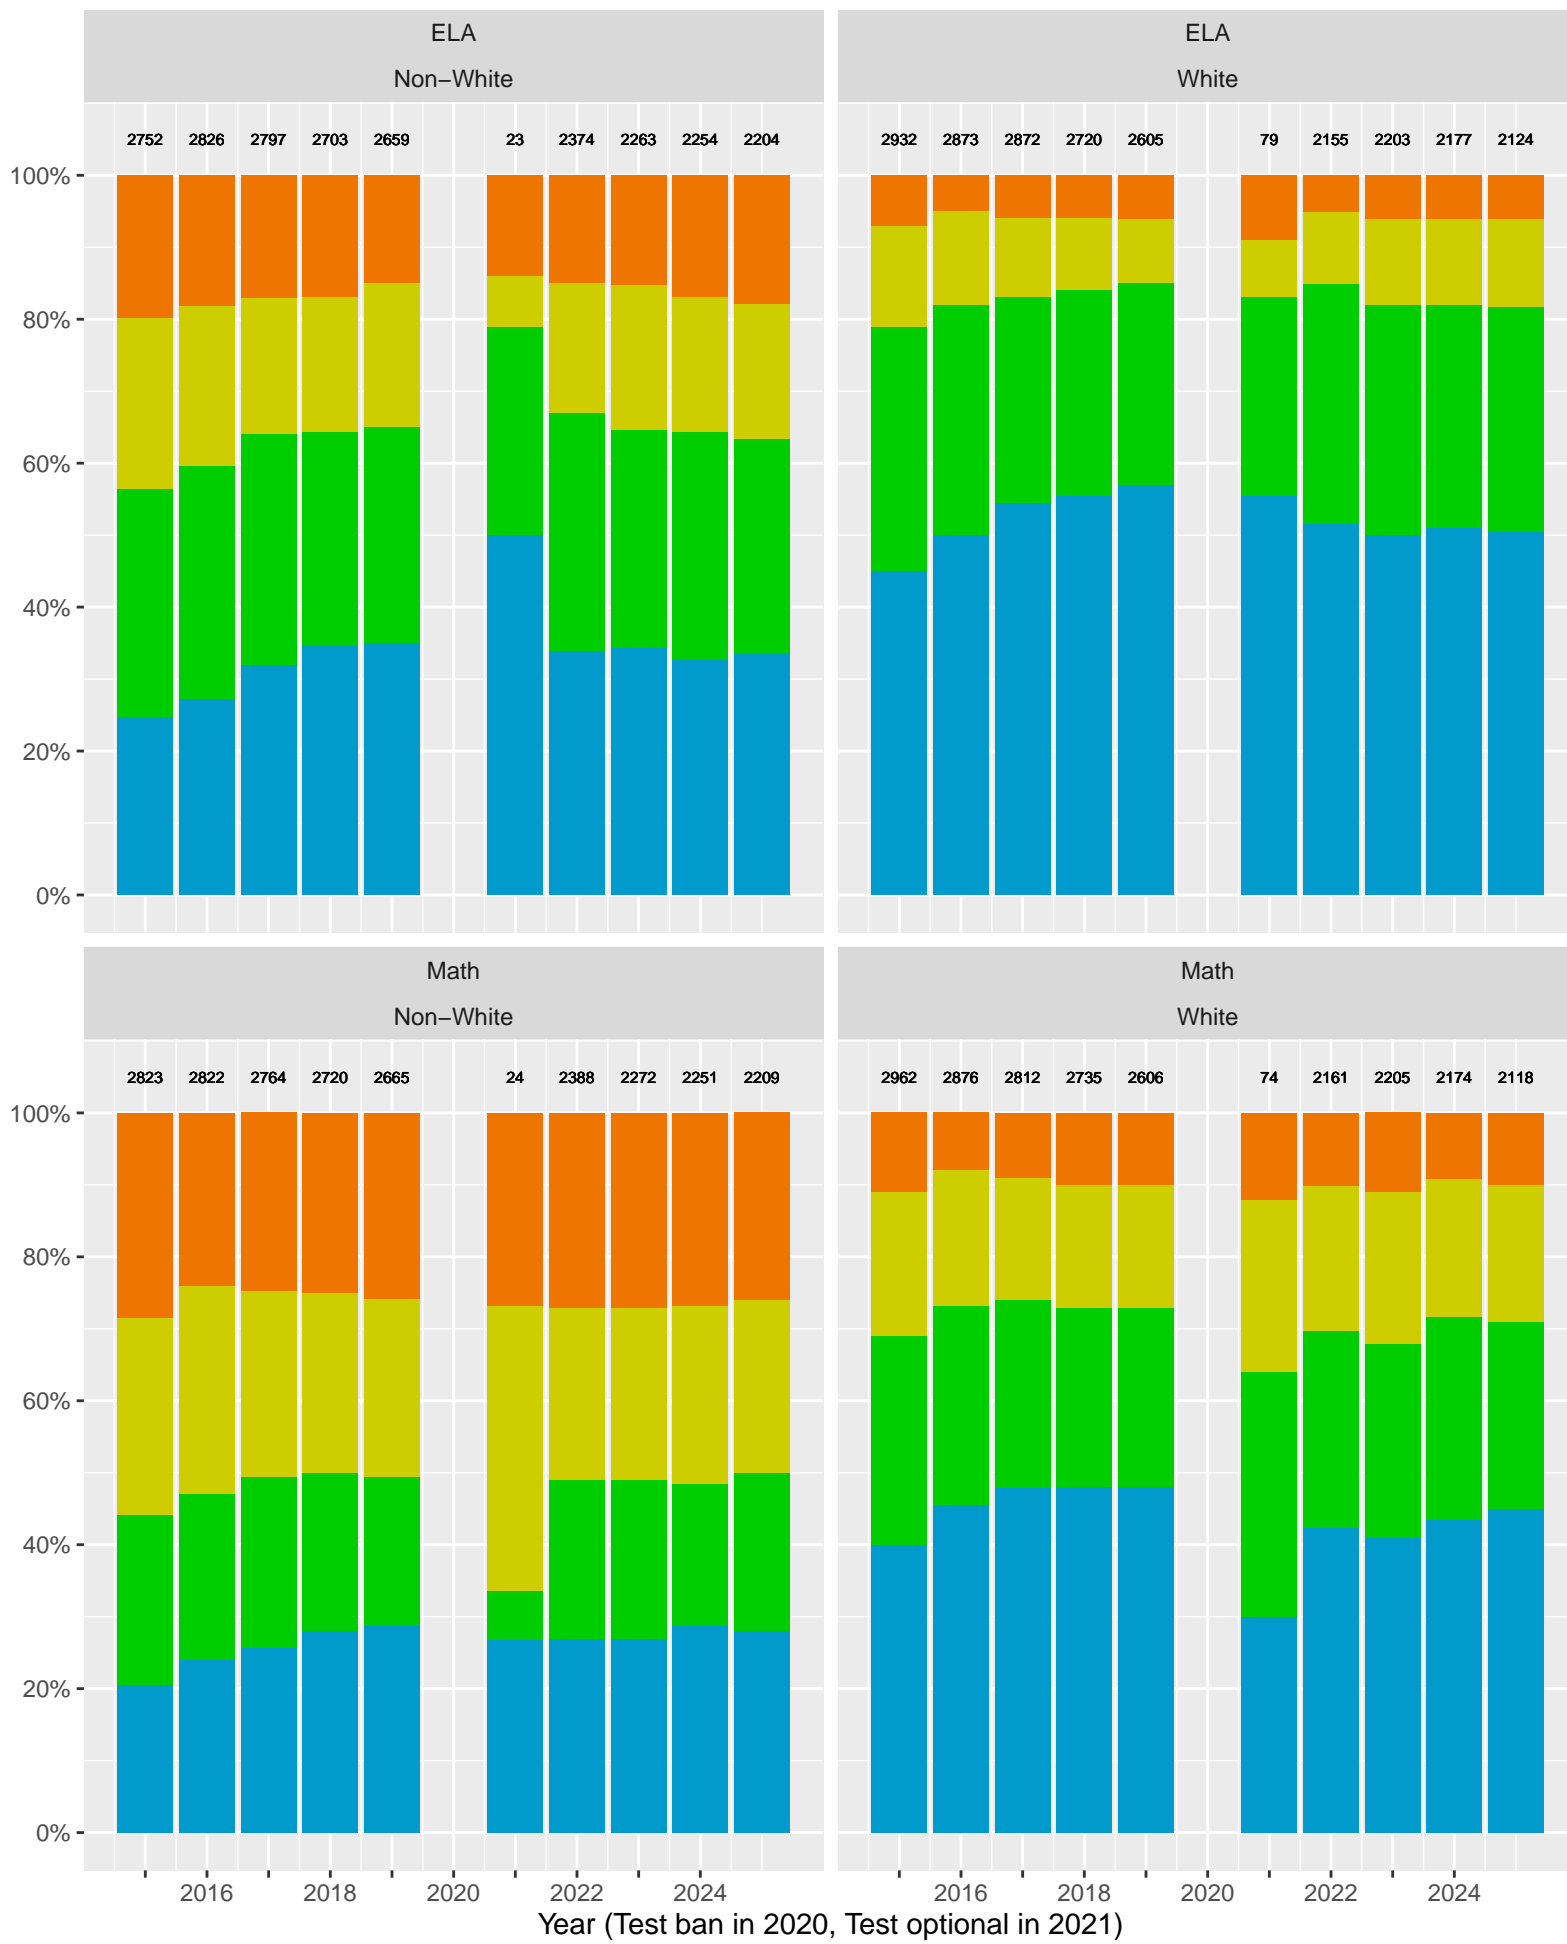

Key: ■ Above Standard ■ Near Standard ■ Below Standard

Racial distribution of Santa Monica–Malibu Unified School District students tested in 2024

Santa Monica–Malibu Unified School District by Sex

Key: ■ Standard Exceeded ■ Standard Met ■ Standard Nearly Met ■ Standard Not Met

Santa Monica–Malibu Unified School District by Non-White + White

Key: ■ Standard Exceeded ■ Standard Met ■ Standard Nearly Met ■ Standard Not Met

Santa Monica–Malibu Unified School District by Economic Disadvantage