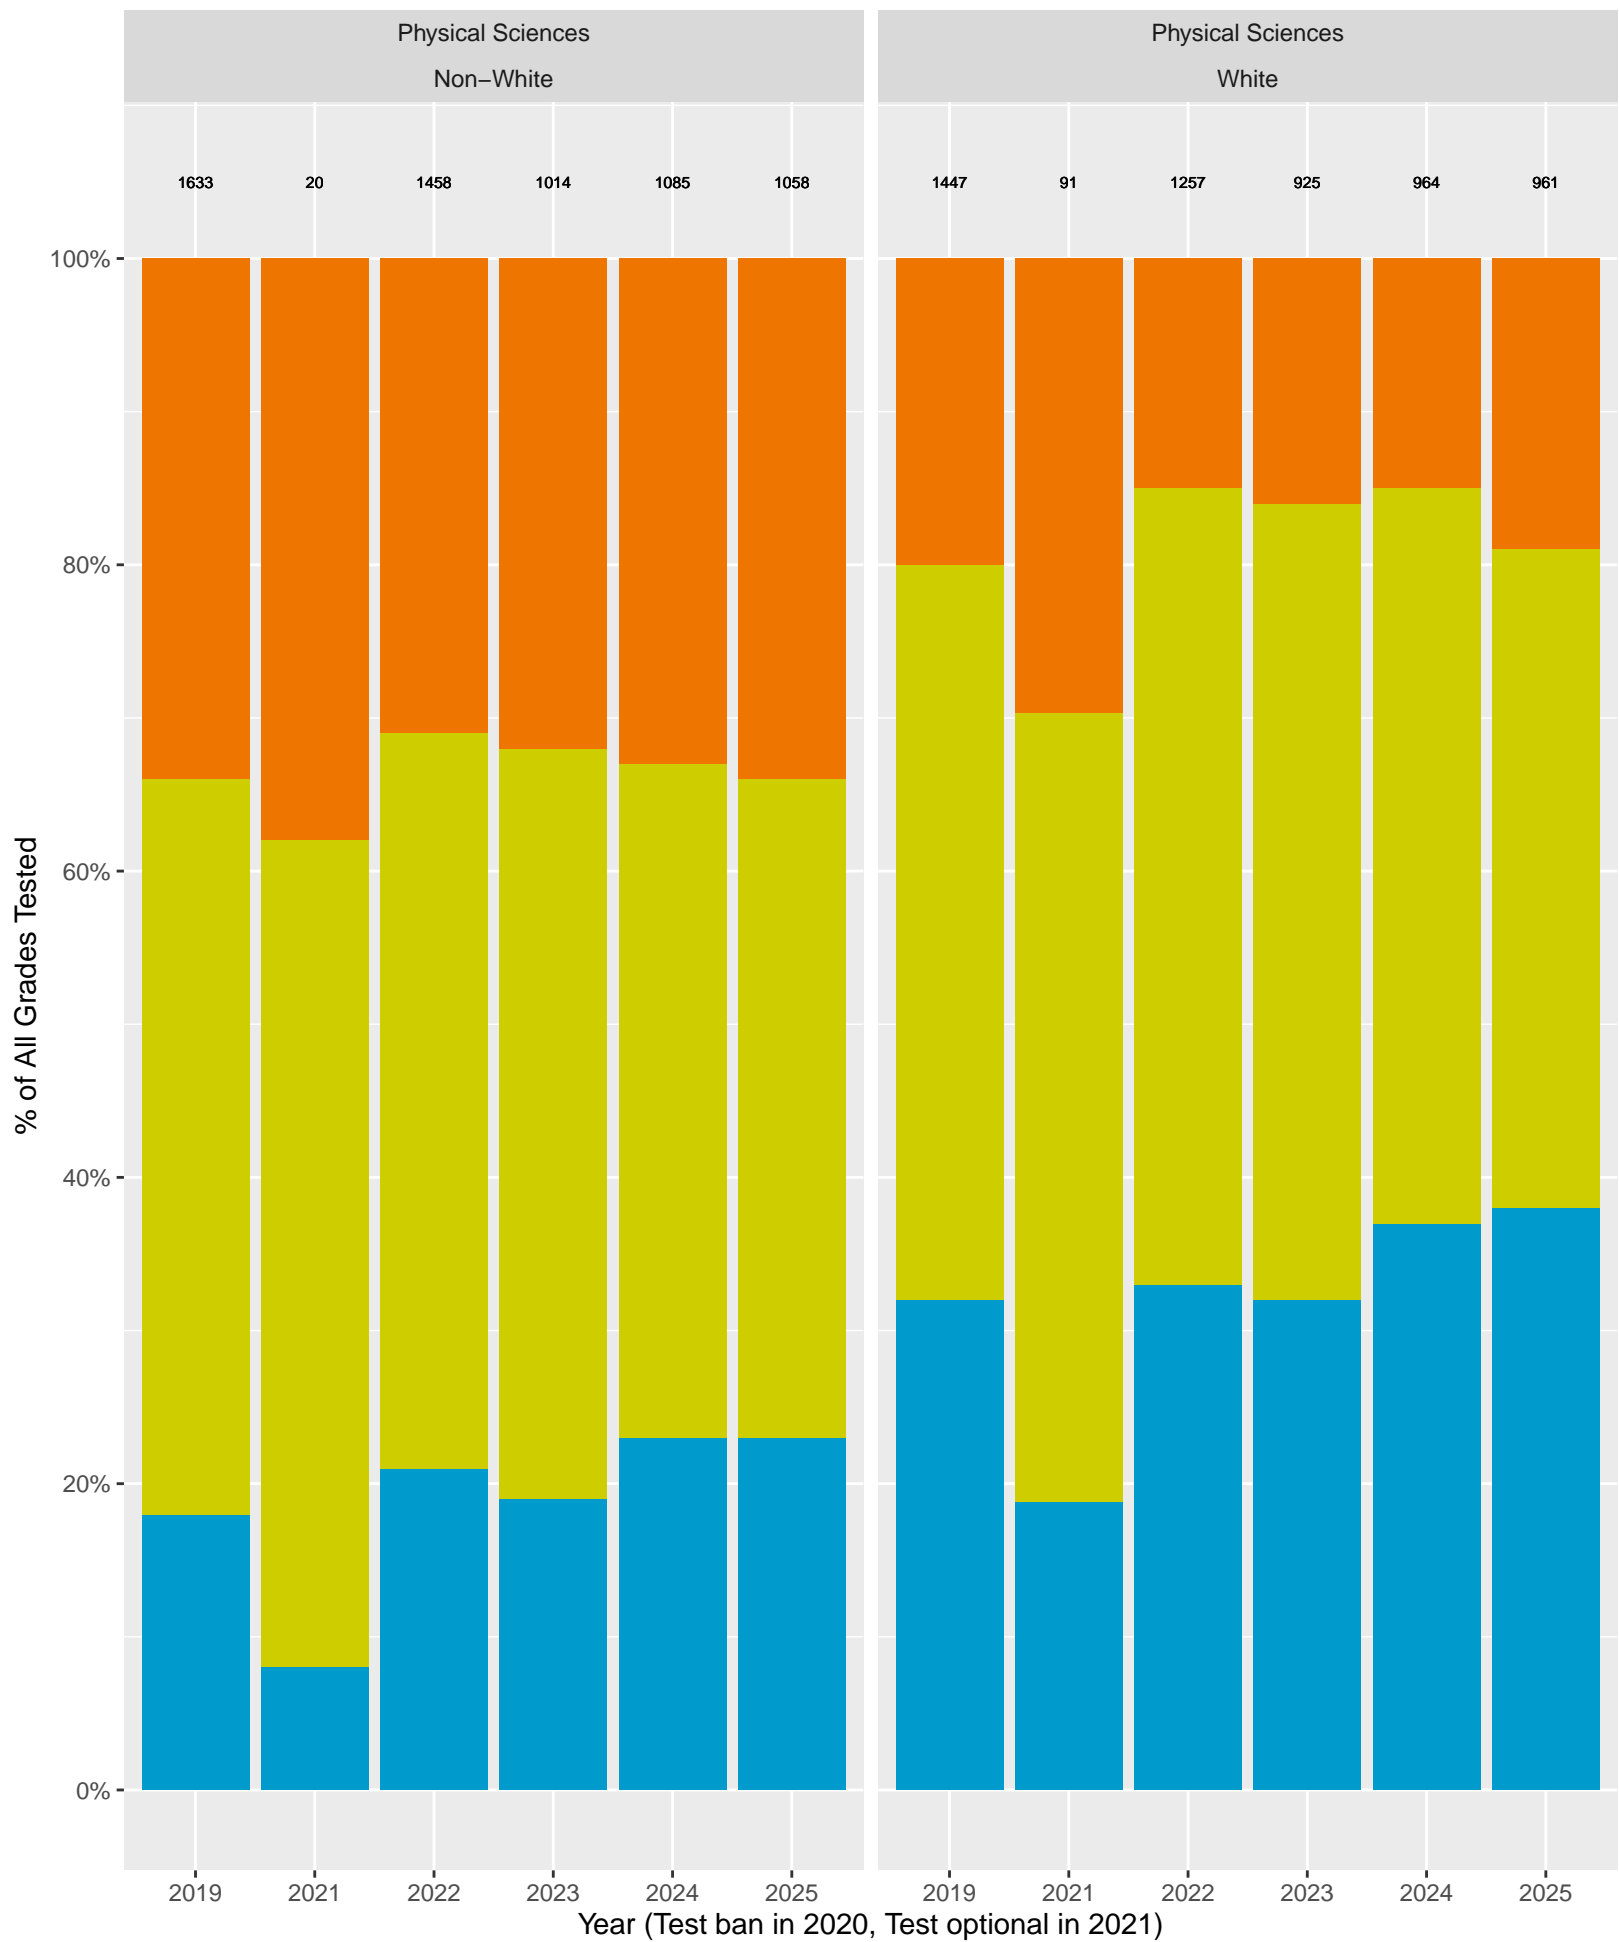

CA Science Test (CAST): Santa Monica–Malibu Unified School District by Non-White + White

Key: Above Standard Near Standard Below Standard