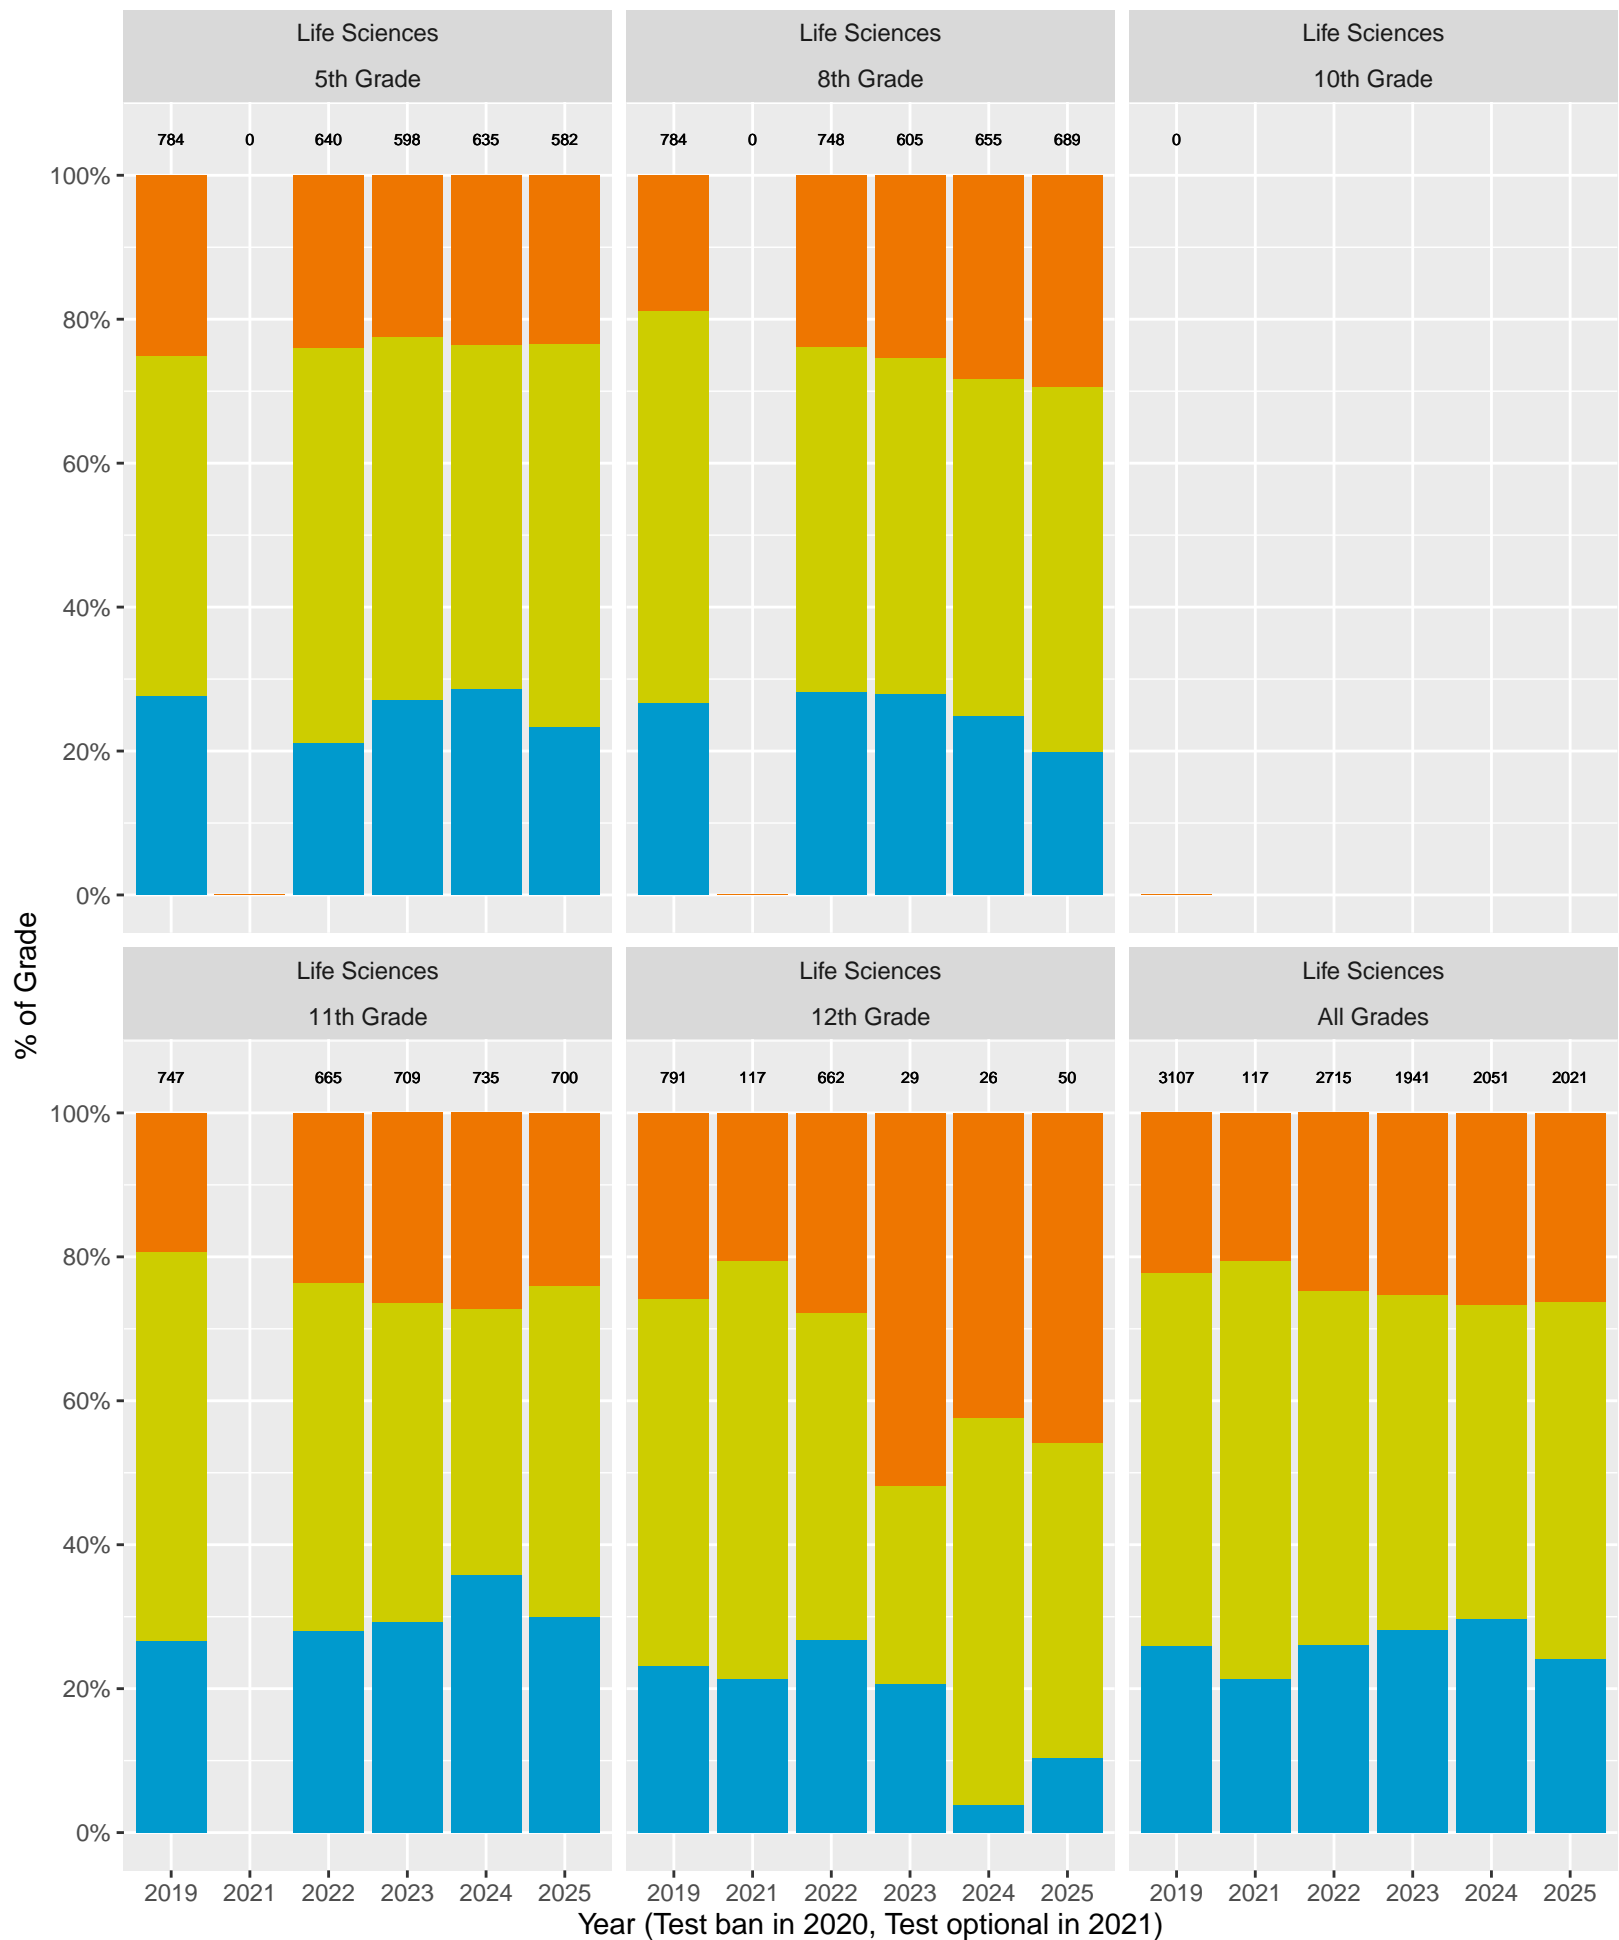

CA Science Test (CAST): Santa Monica–Malibu Unified School District (Life Sciences)

Key: ■ Above Standard ■ Near Standard ■ Below Standard