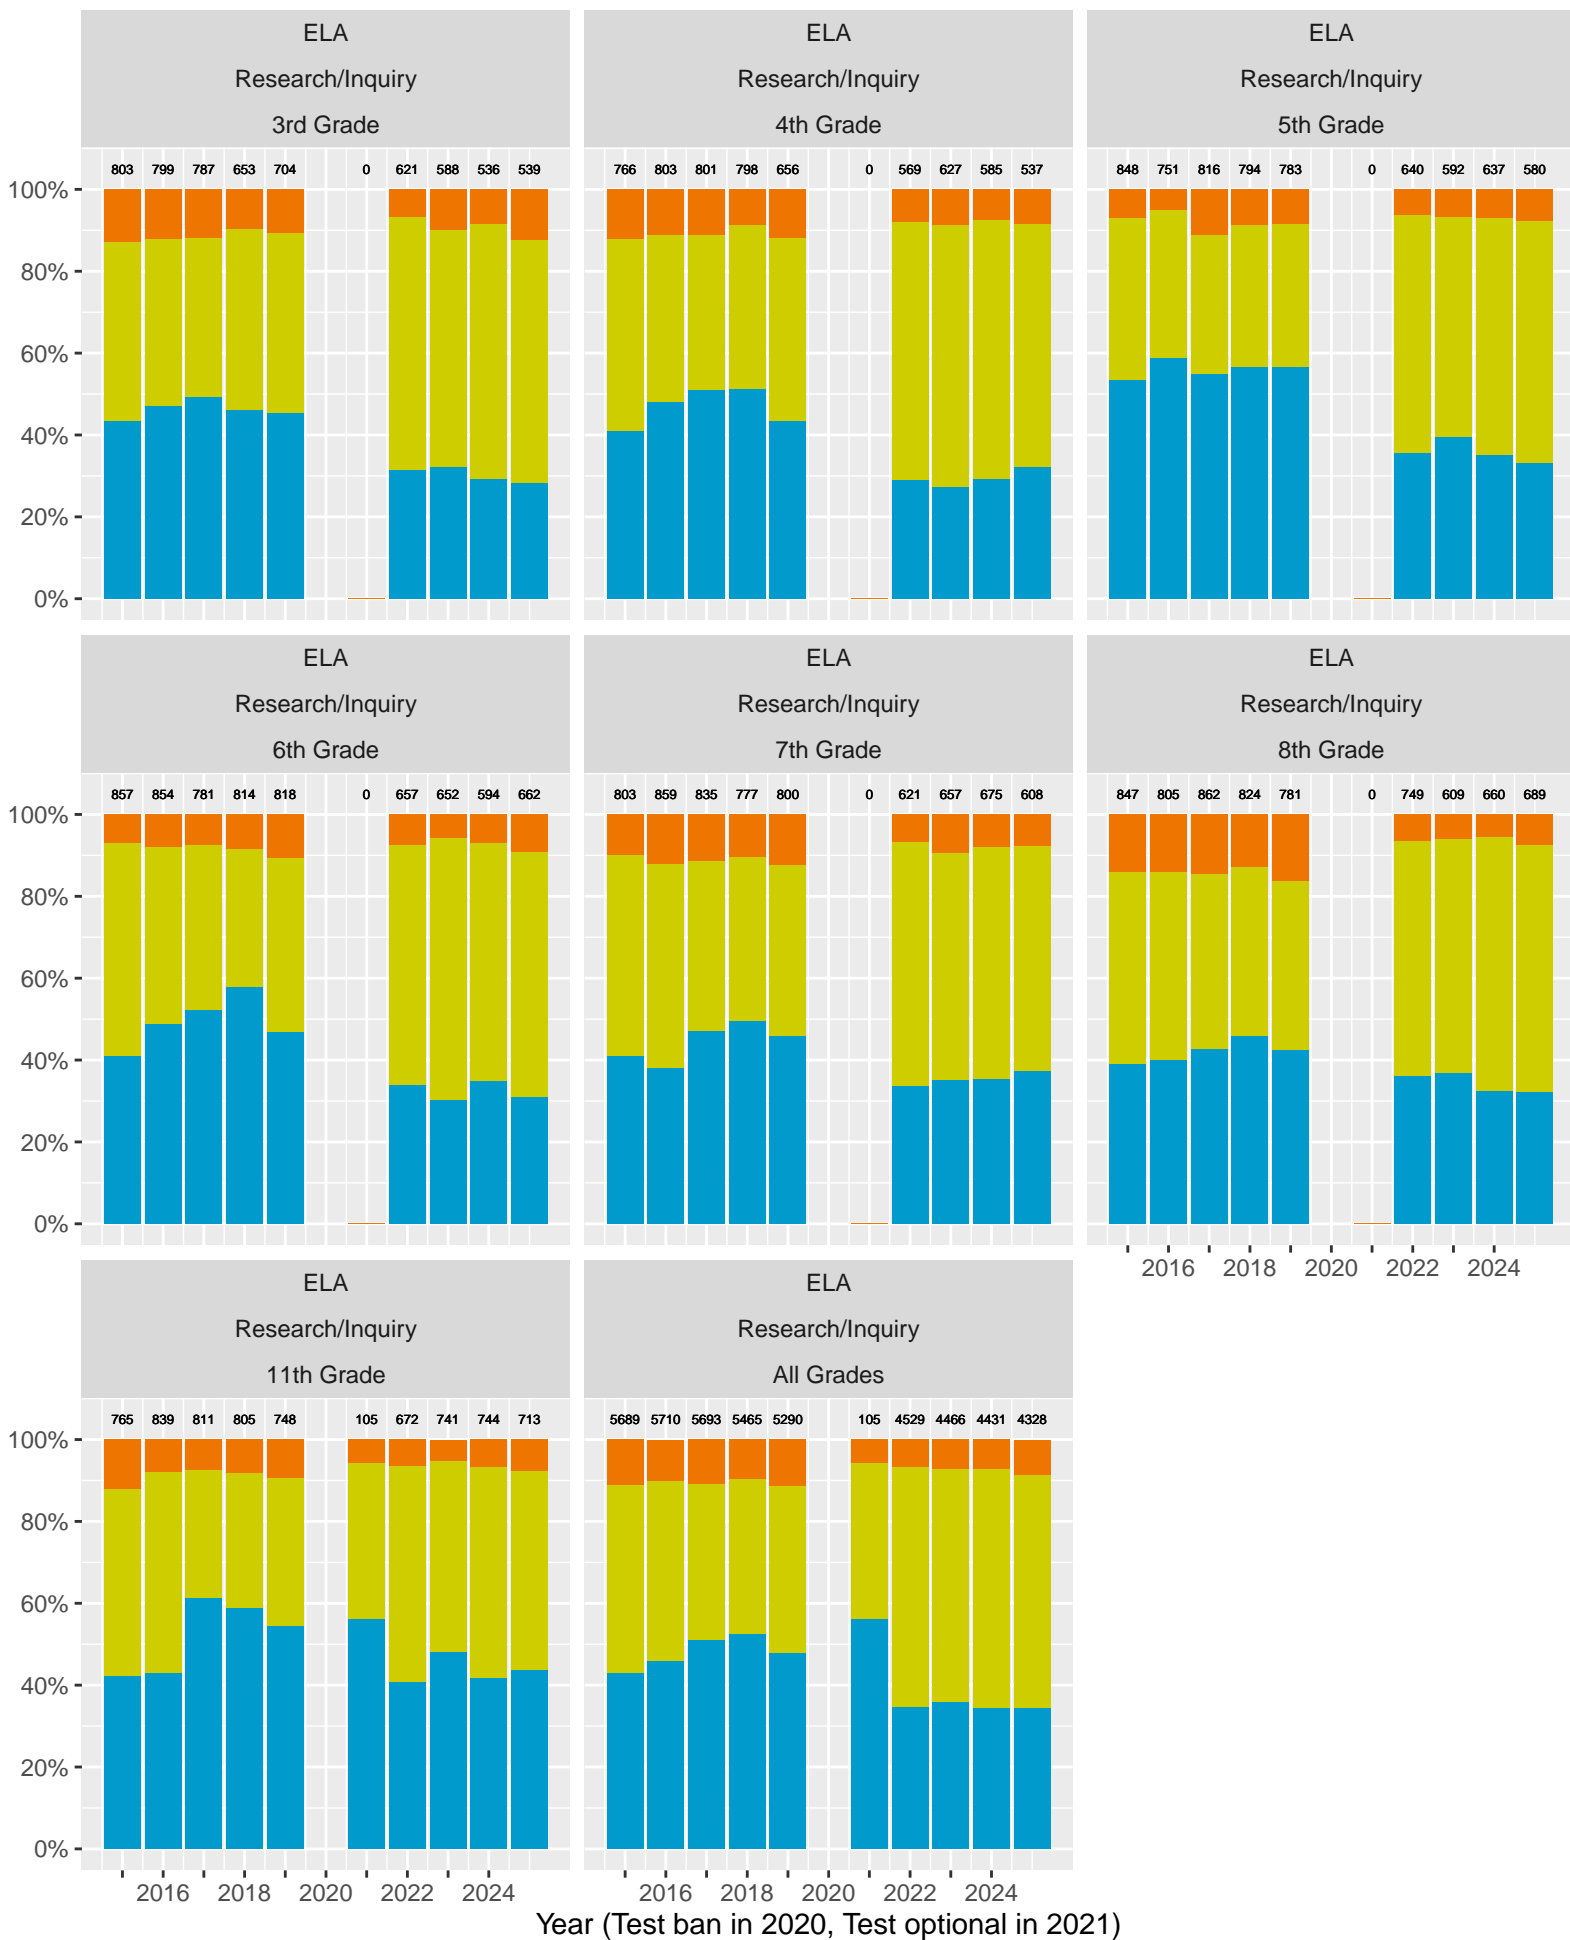

Santa Monica–Malibu Unified School District (Subject Area 4)

Key: ■ Above Standard ■ Near Standard ■ Below Standard