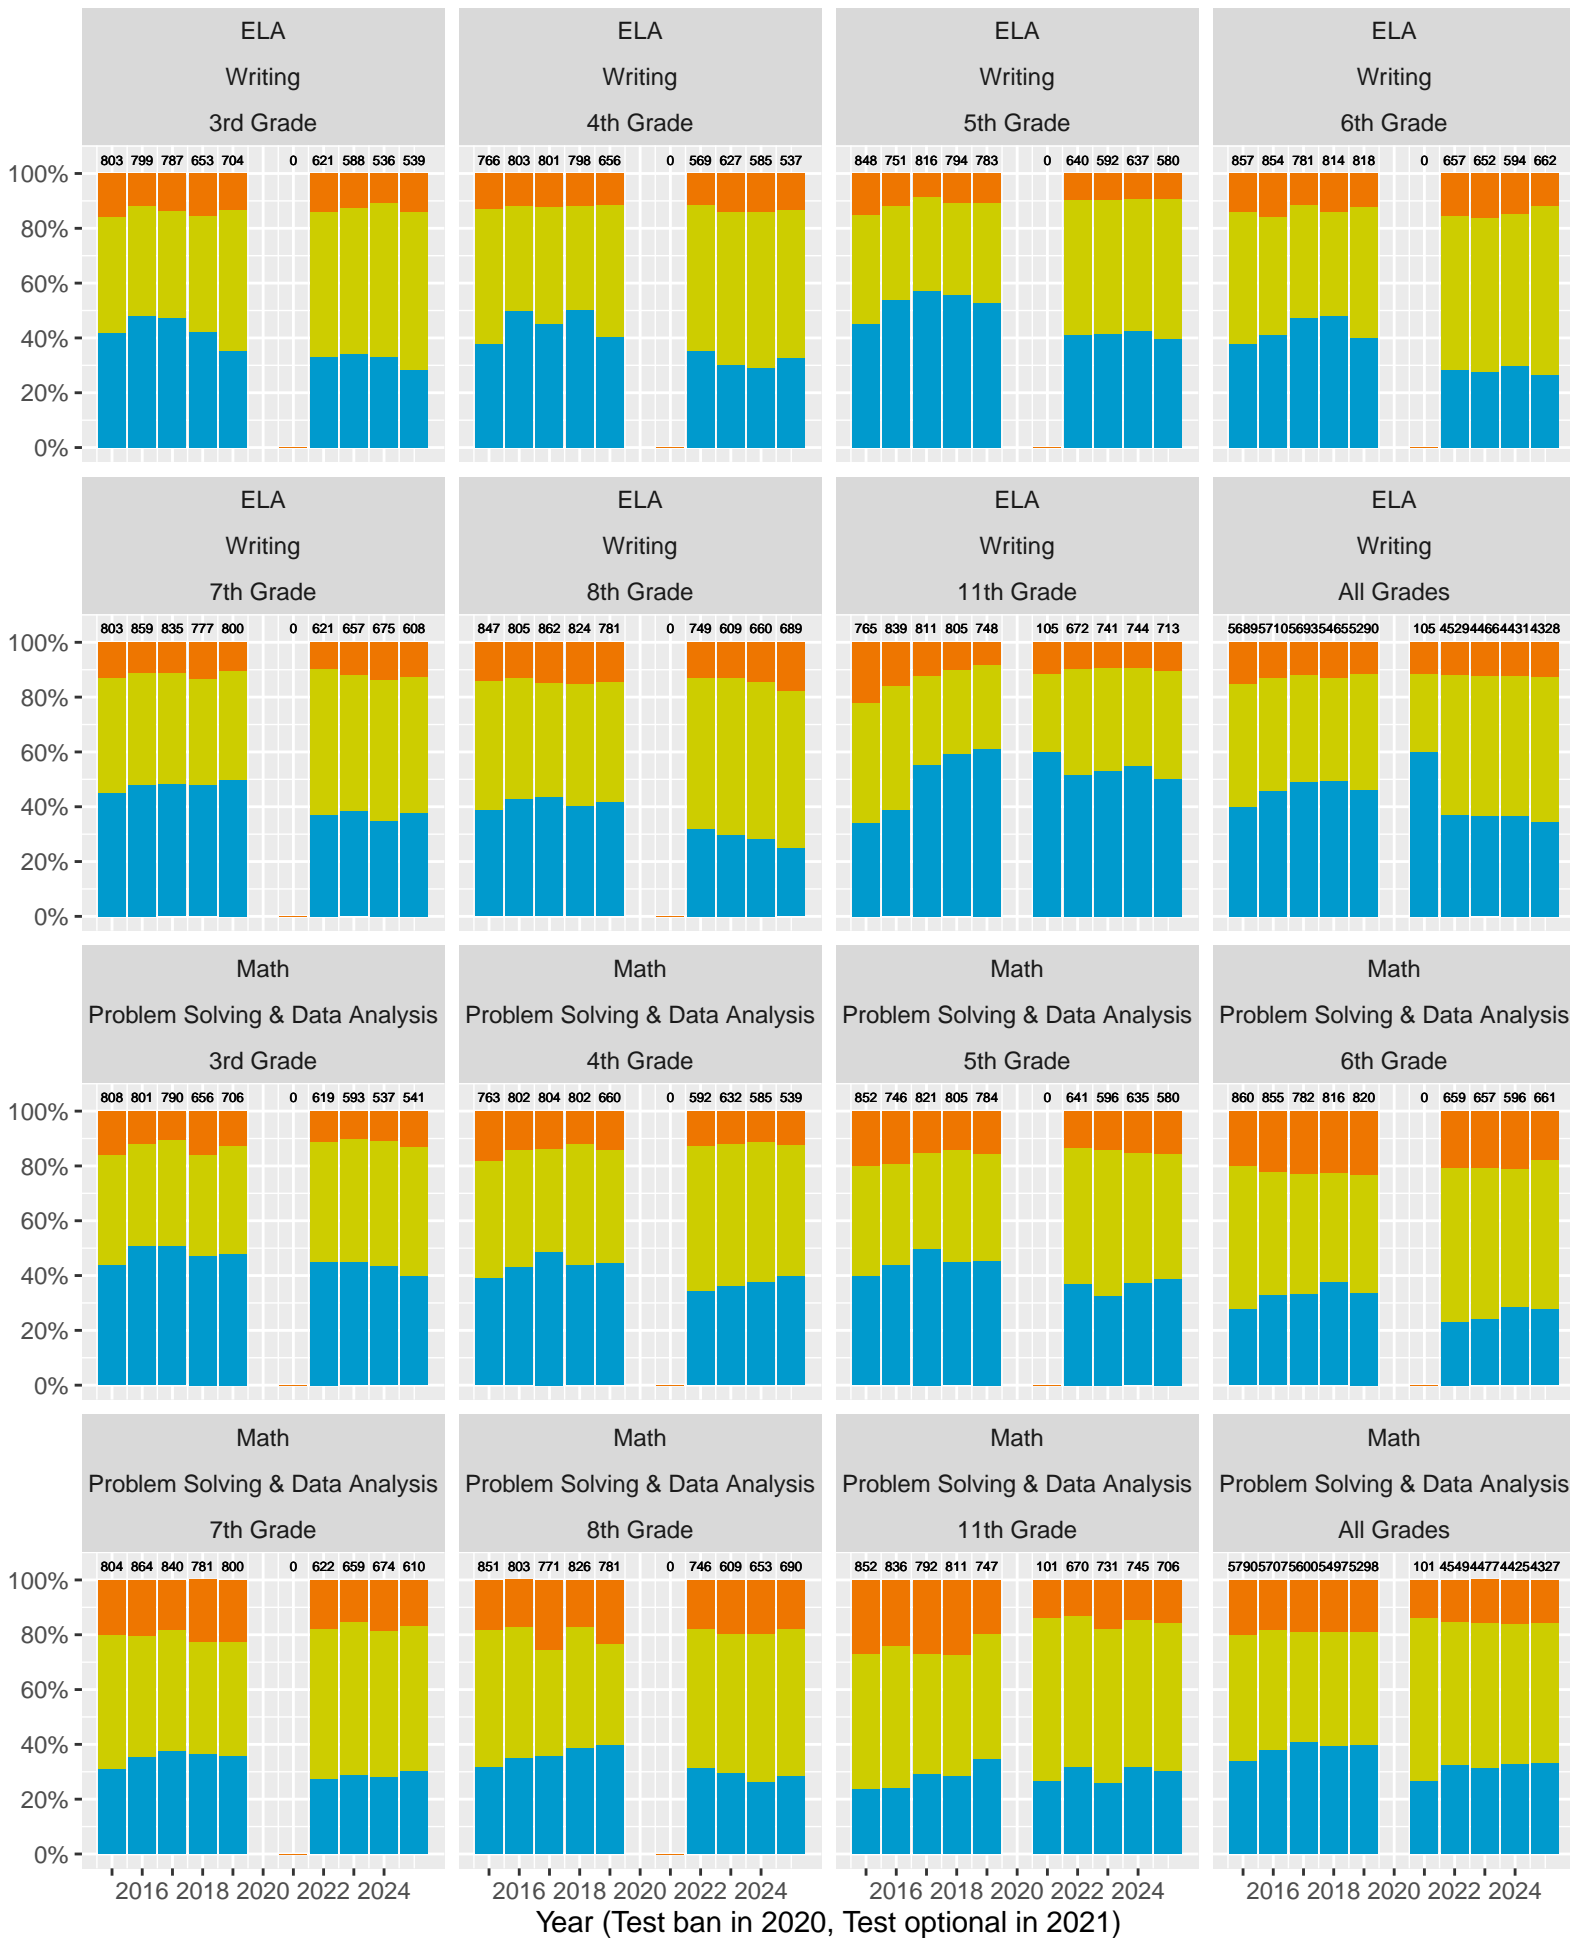

Grades stacked (trends, variance, outliers)

Santa Monica–Malibu Unified School District (Subject Area 1)

Key: ■ Above Standard ■ Near Standard ■ Below Standard

Santa Monica–Malibu Unified School District (Subject Area 2)