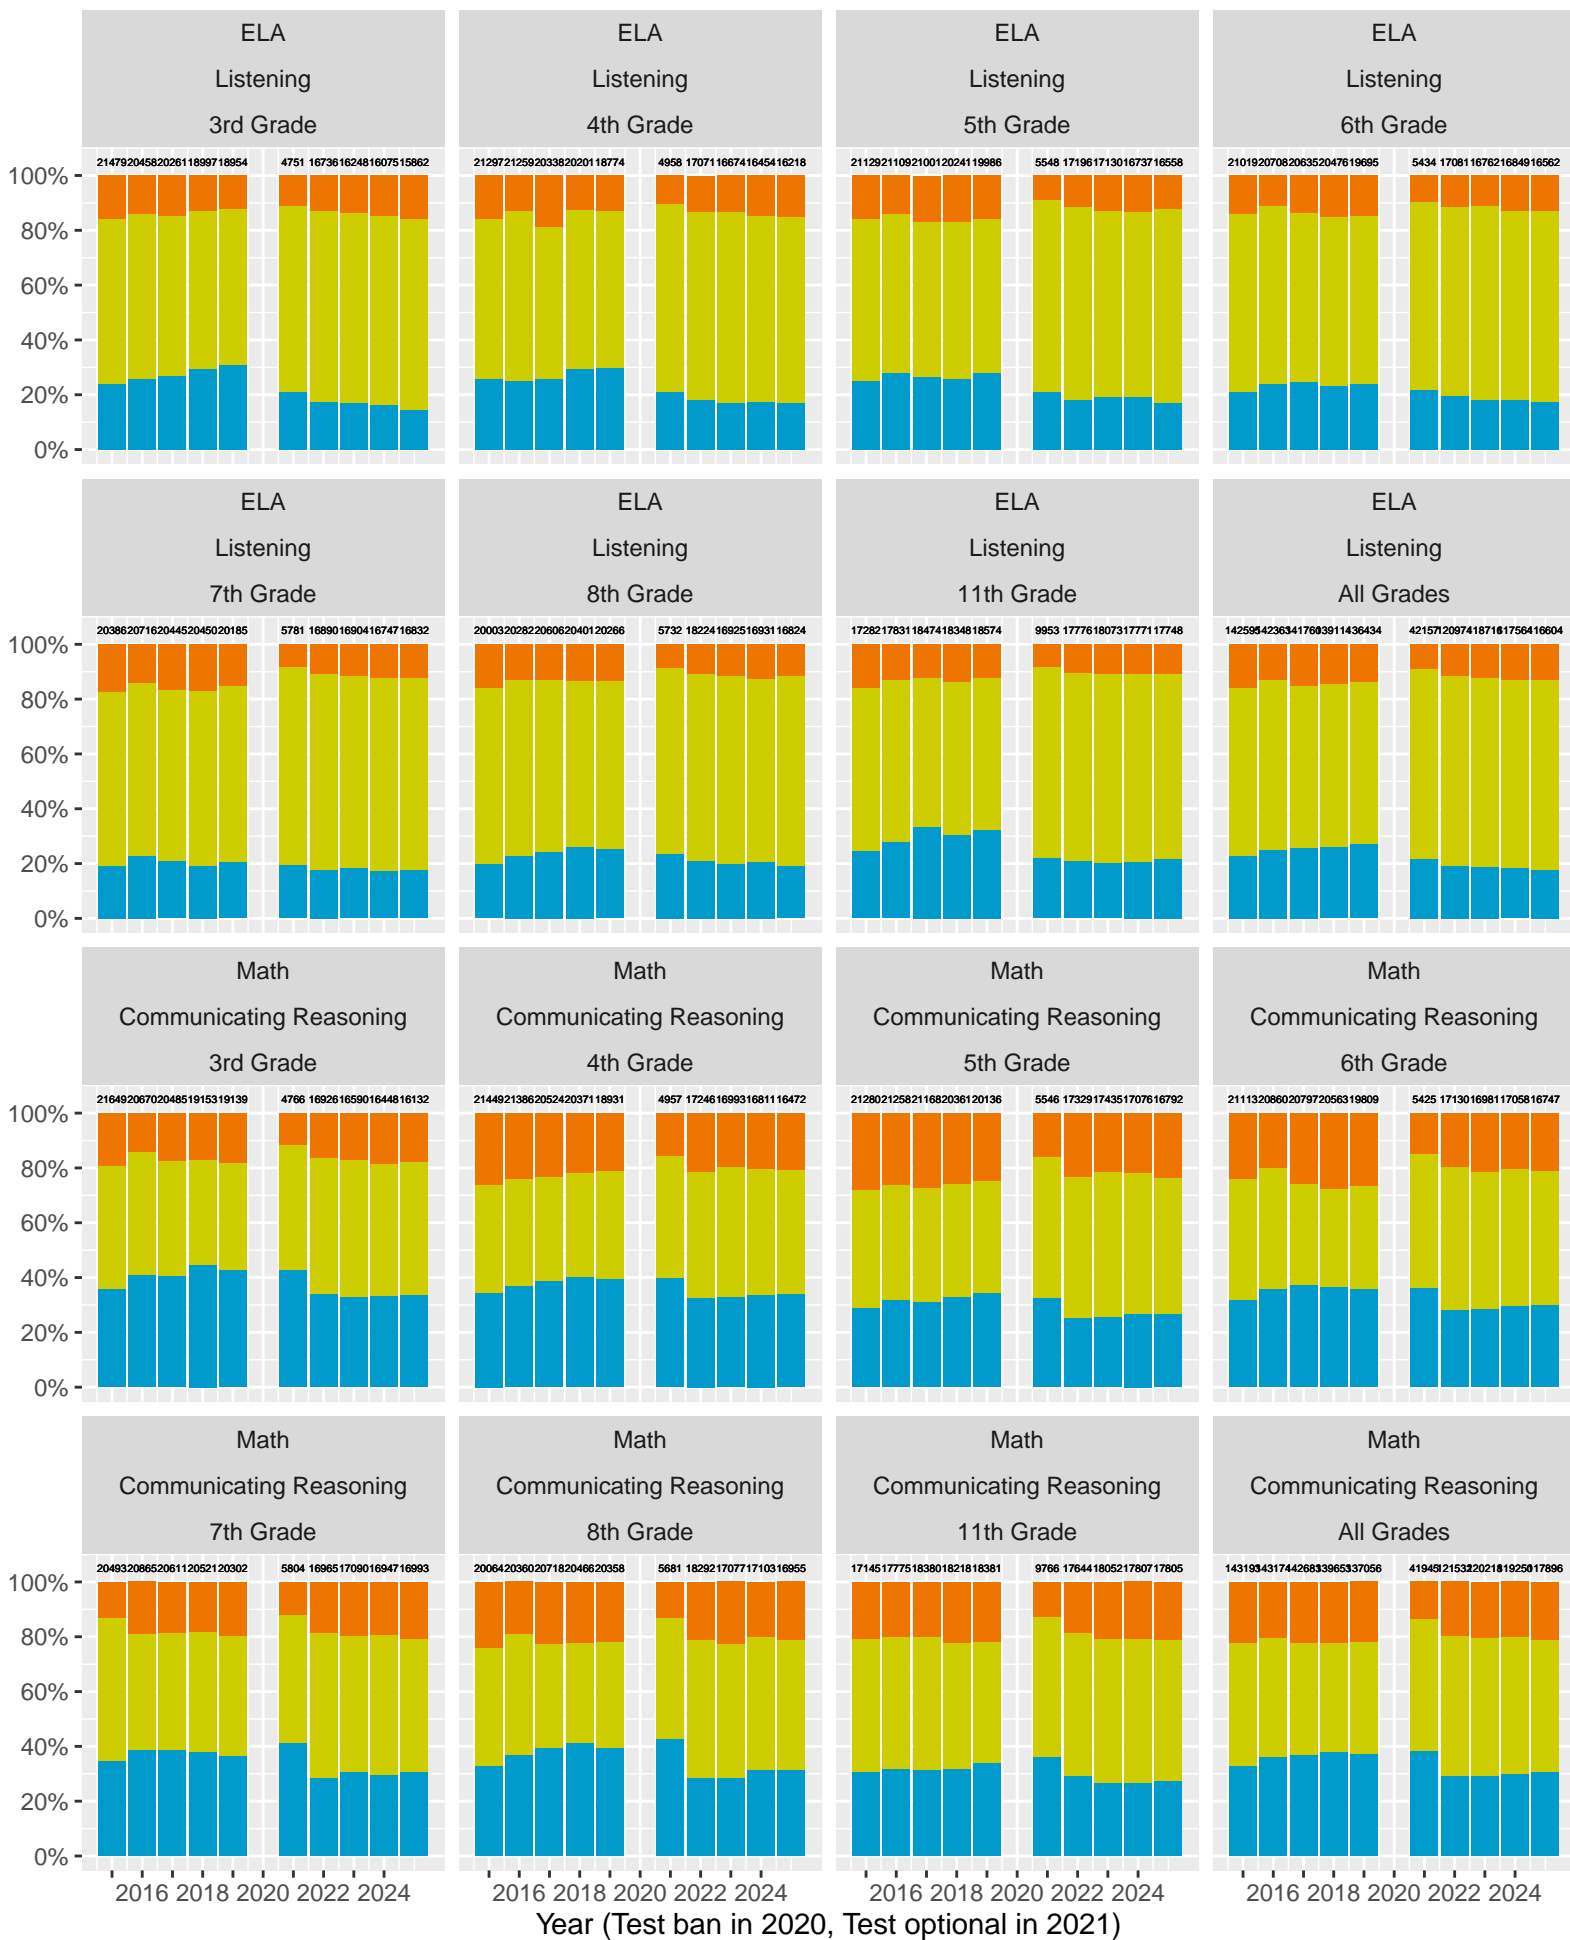

2015–25 CAASPP Trends for the Santa Clara County

Feb 2026
Piedmont, California

TABLE OF CONTENTS

High Level ELA and Math, trending by Year and broken out by Grade.....	p 3
Year over Year (YoY) variation by Grade for Standard Met (and Exceeded).....	p 4
ELA and Math drilldown to Subject Areas 1–4, by Year, by Grade.....	p 5–8
Racial Distribution of Students in 2024.....	p 9
All Grade ELA and Math by Sex, (Non–)White, Race, Disadvantage, Parent Ed	p 10–14
CAST Life Sciences, Physical Science, Earth and Space Science.....	p 15–17
CAST Life Sciences, Earth and Space by Sex.....	p 18
CAST Physical Science by (Non–)White, Parent Education.....	p 19–20

CAASPP Test Performance: Santa Clara County

Key: ■ Standard Exceeded ■ Standard Met ■ Standard Nearly Met ■ Standard Not Met

Grades stacked (trends, variance, outliers)

Santa Clara County (Subject Area 1)

Key: ■ Above Standard ■ Near Standard ■ Below Standard

Santa Clara County (Subject Area 2)

Key: ■ Above Standard ■ Near Standard ■ Below Standard

Santa Clara County (Subject Area 3)

Key: ■ Above Standard ■ Near Standard ■ Below Standard

Santa Clara County by Non-White + White

Key: ■ Standard Exceeded ■ Standard Met ■ Standard Nearly Met ■ Standard Not Met

CAASPP Test Performance: Santa Clara County by Race

Key: Standard Exceeded Standard Met Standard Nearly Met Standard Not Met