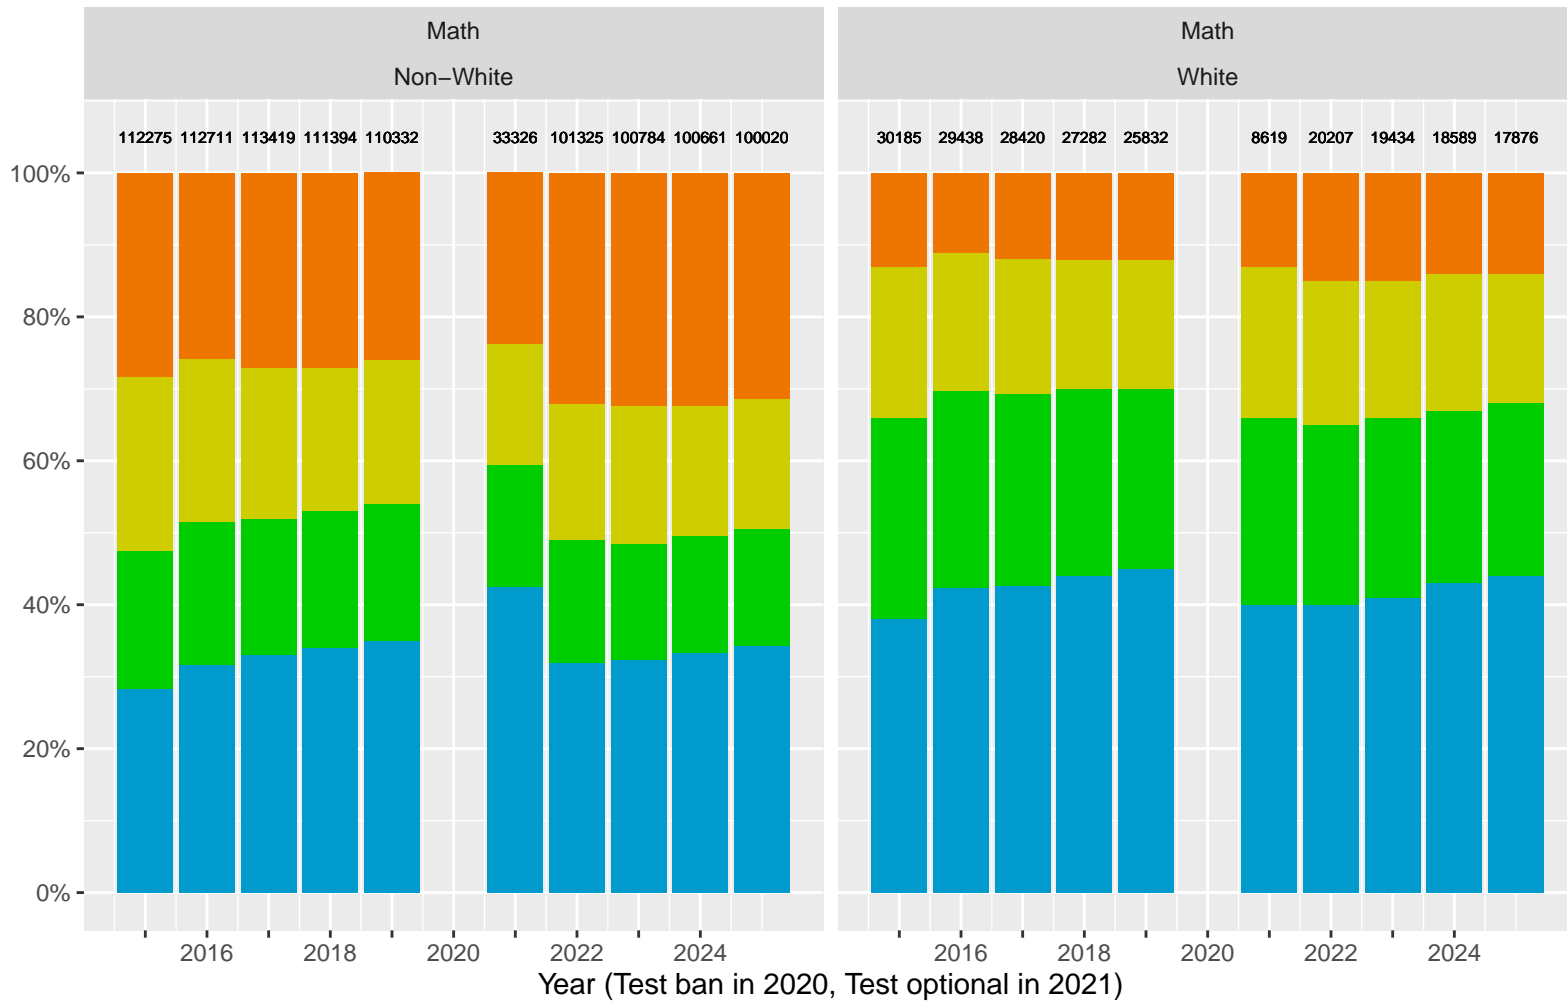

Santa Clara County by Non-White + White

Key: ■ Standard Exceeded ■ Standard Met ■ Standard Nearly Met ■ Standard Not Met