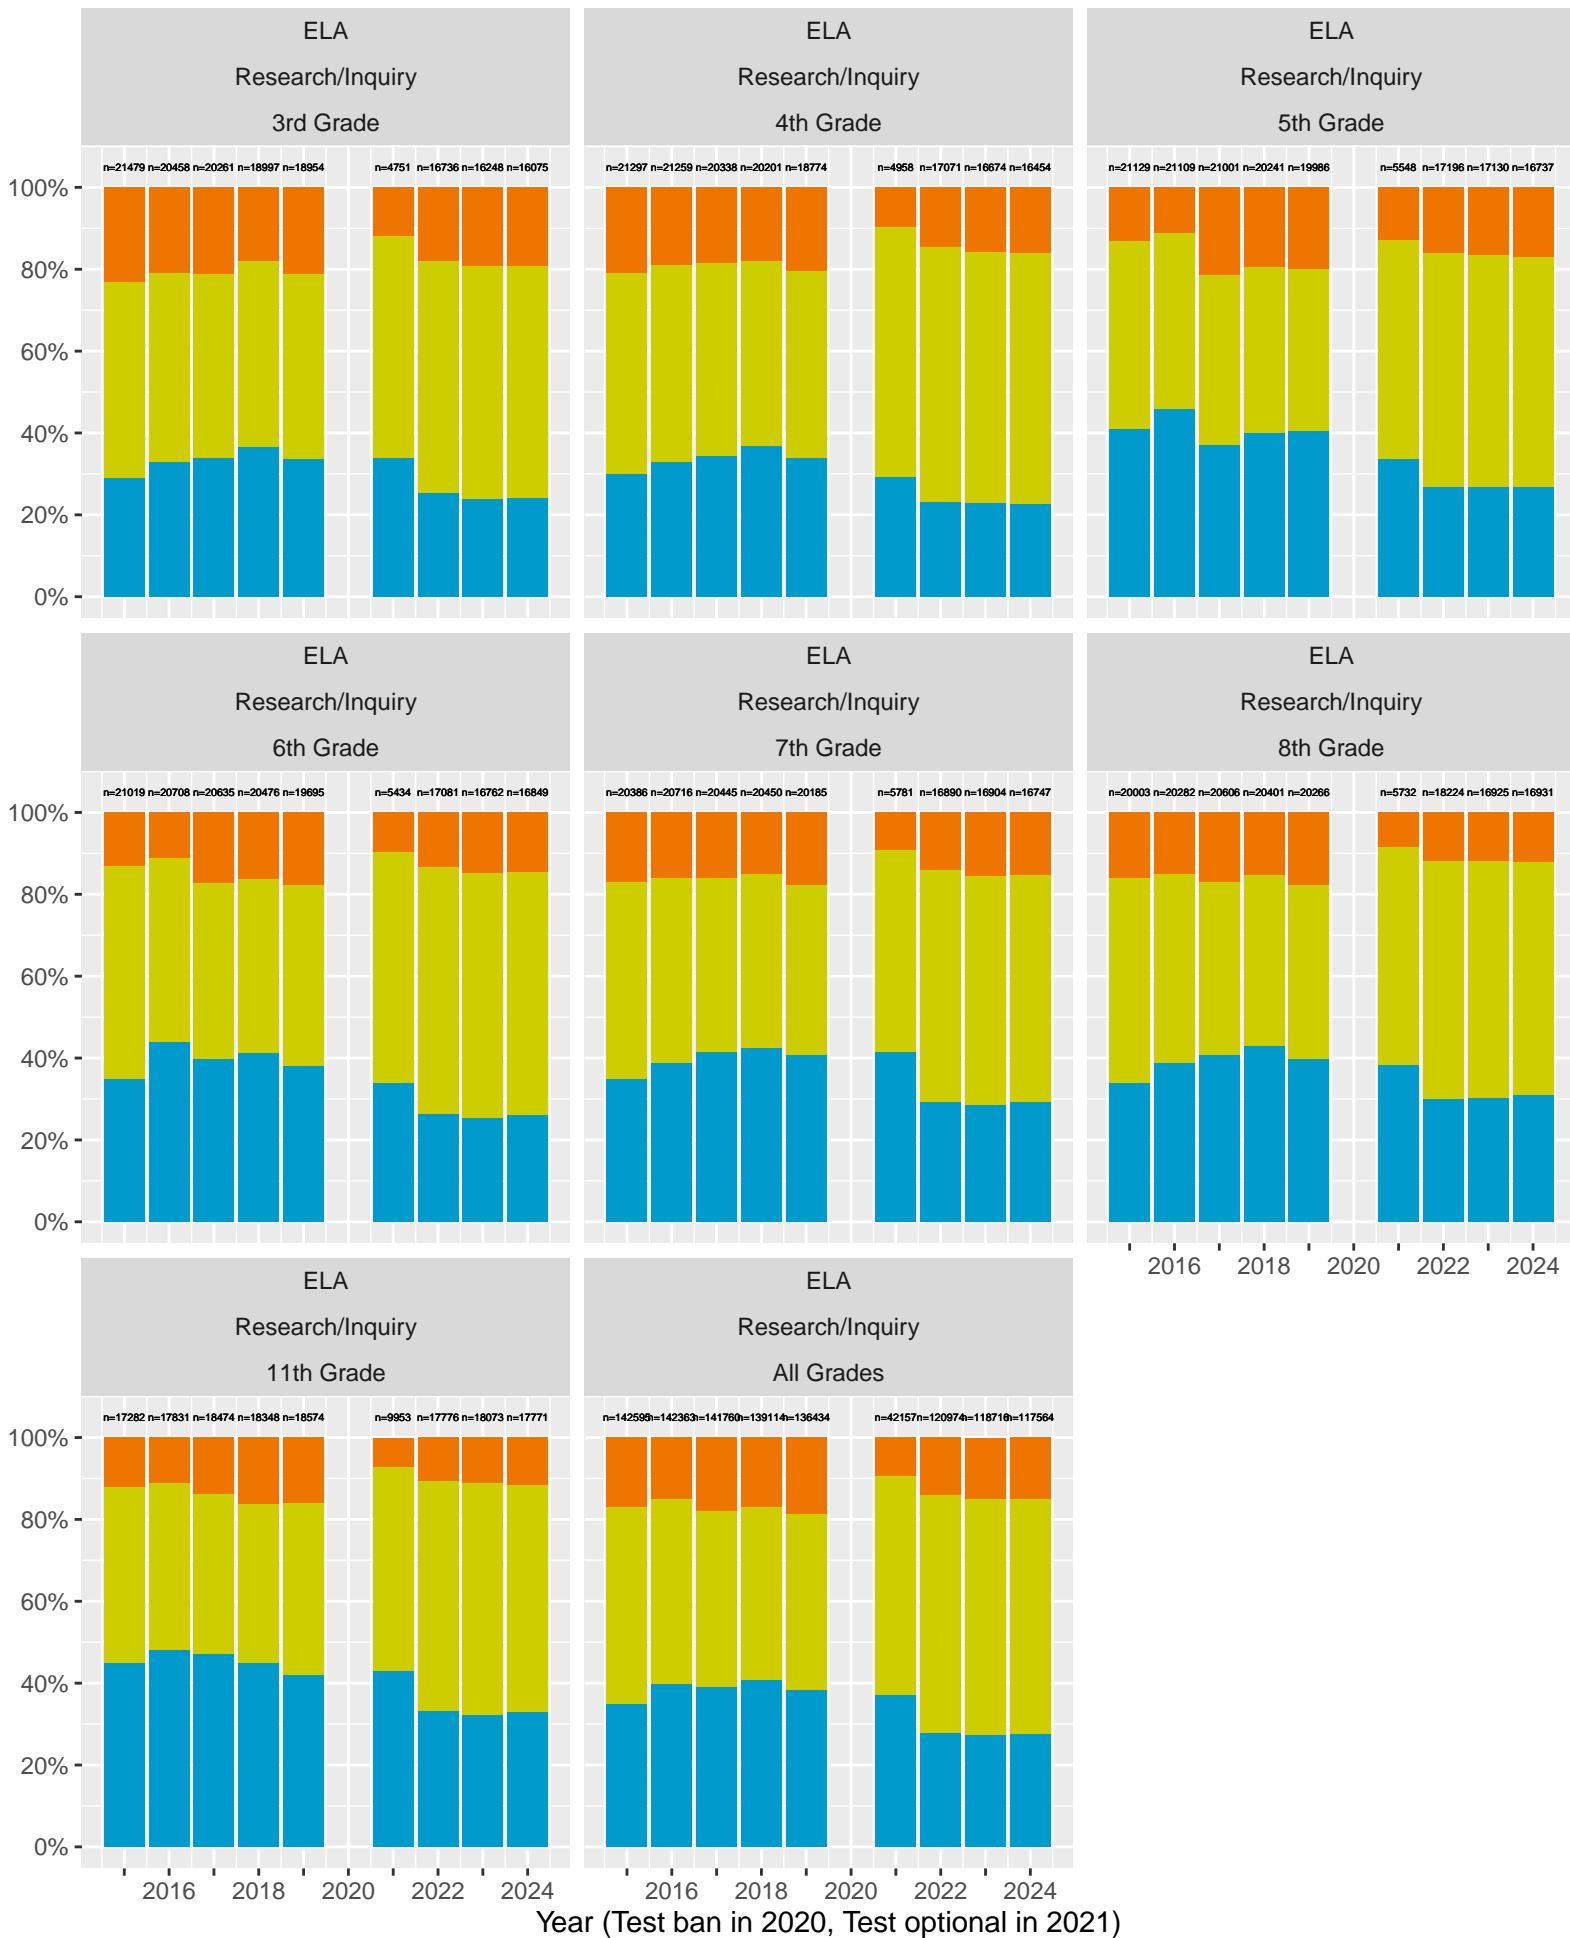

CAASPP Test Performance: Santa Clara County

Key: ■ Standard Exceeded ■ Standard Met ■ Standard Nearly Met ■ Standard Not Met

Grades stacked (trends, variance, outliers)

Santa Clara County (Subject Area 1)

Key: ■ Above Standard ■ Near Standard ■ Below Standard

Santa Clara County (Subject Area 2)

Key: ■ Above Standard ■ Near Standard ■ Below Standard

Santa Clara County (Subject Area 3)

Key: ■ Above Standard ■ Near Standard ■ Below Standard

Santa Clara County (Subject Area 4)

Key: ■ Above Standard ■ Near Standard ■ Below Standard

Racial distribution of Santa Clara County students tested in 2024

Santa Clara County by Sex

Key: ■ Standard Exceeded ■ Standard Met ■ Standard Nearly Met ■ Standard Not Met

Santa Clara County by Non-White + White

Key: ■ Standard Exceeded ■ Standard Met ■ Standard Nearly Met ■ Standard Not Met

CAASPP Test Performance: Santa Clara County by Race

Key: ■ Standard Exceeded ■ Standard Met ■ Standard Nearly Met ■ Standard Not Met