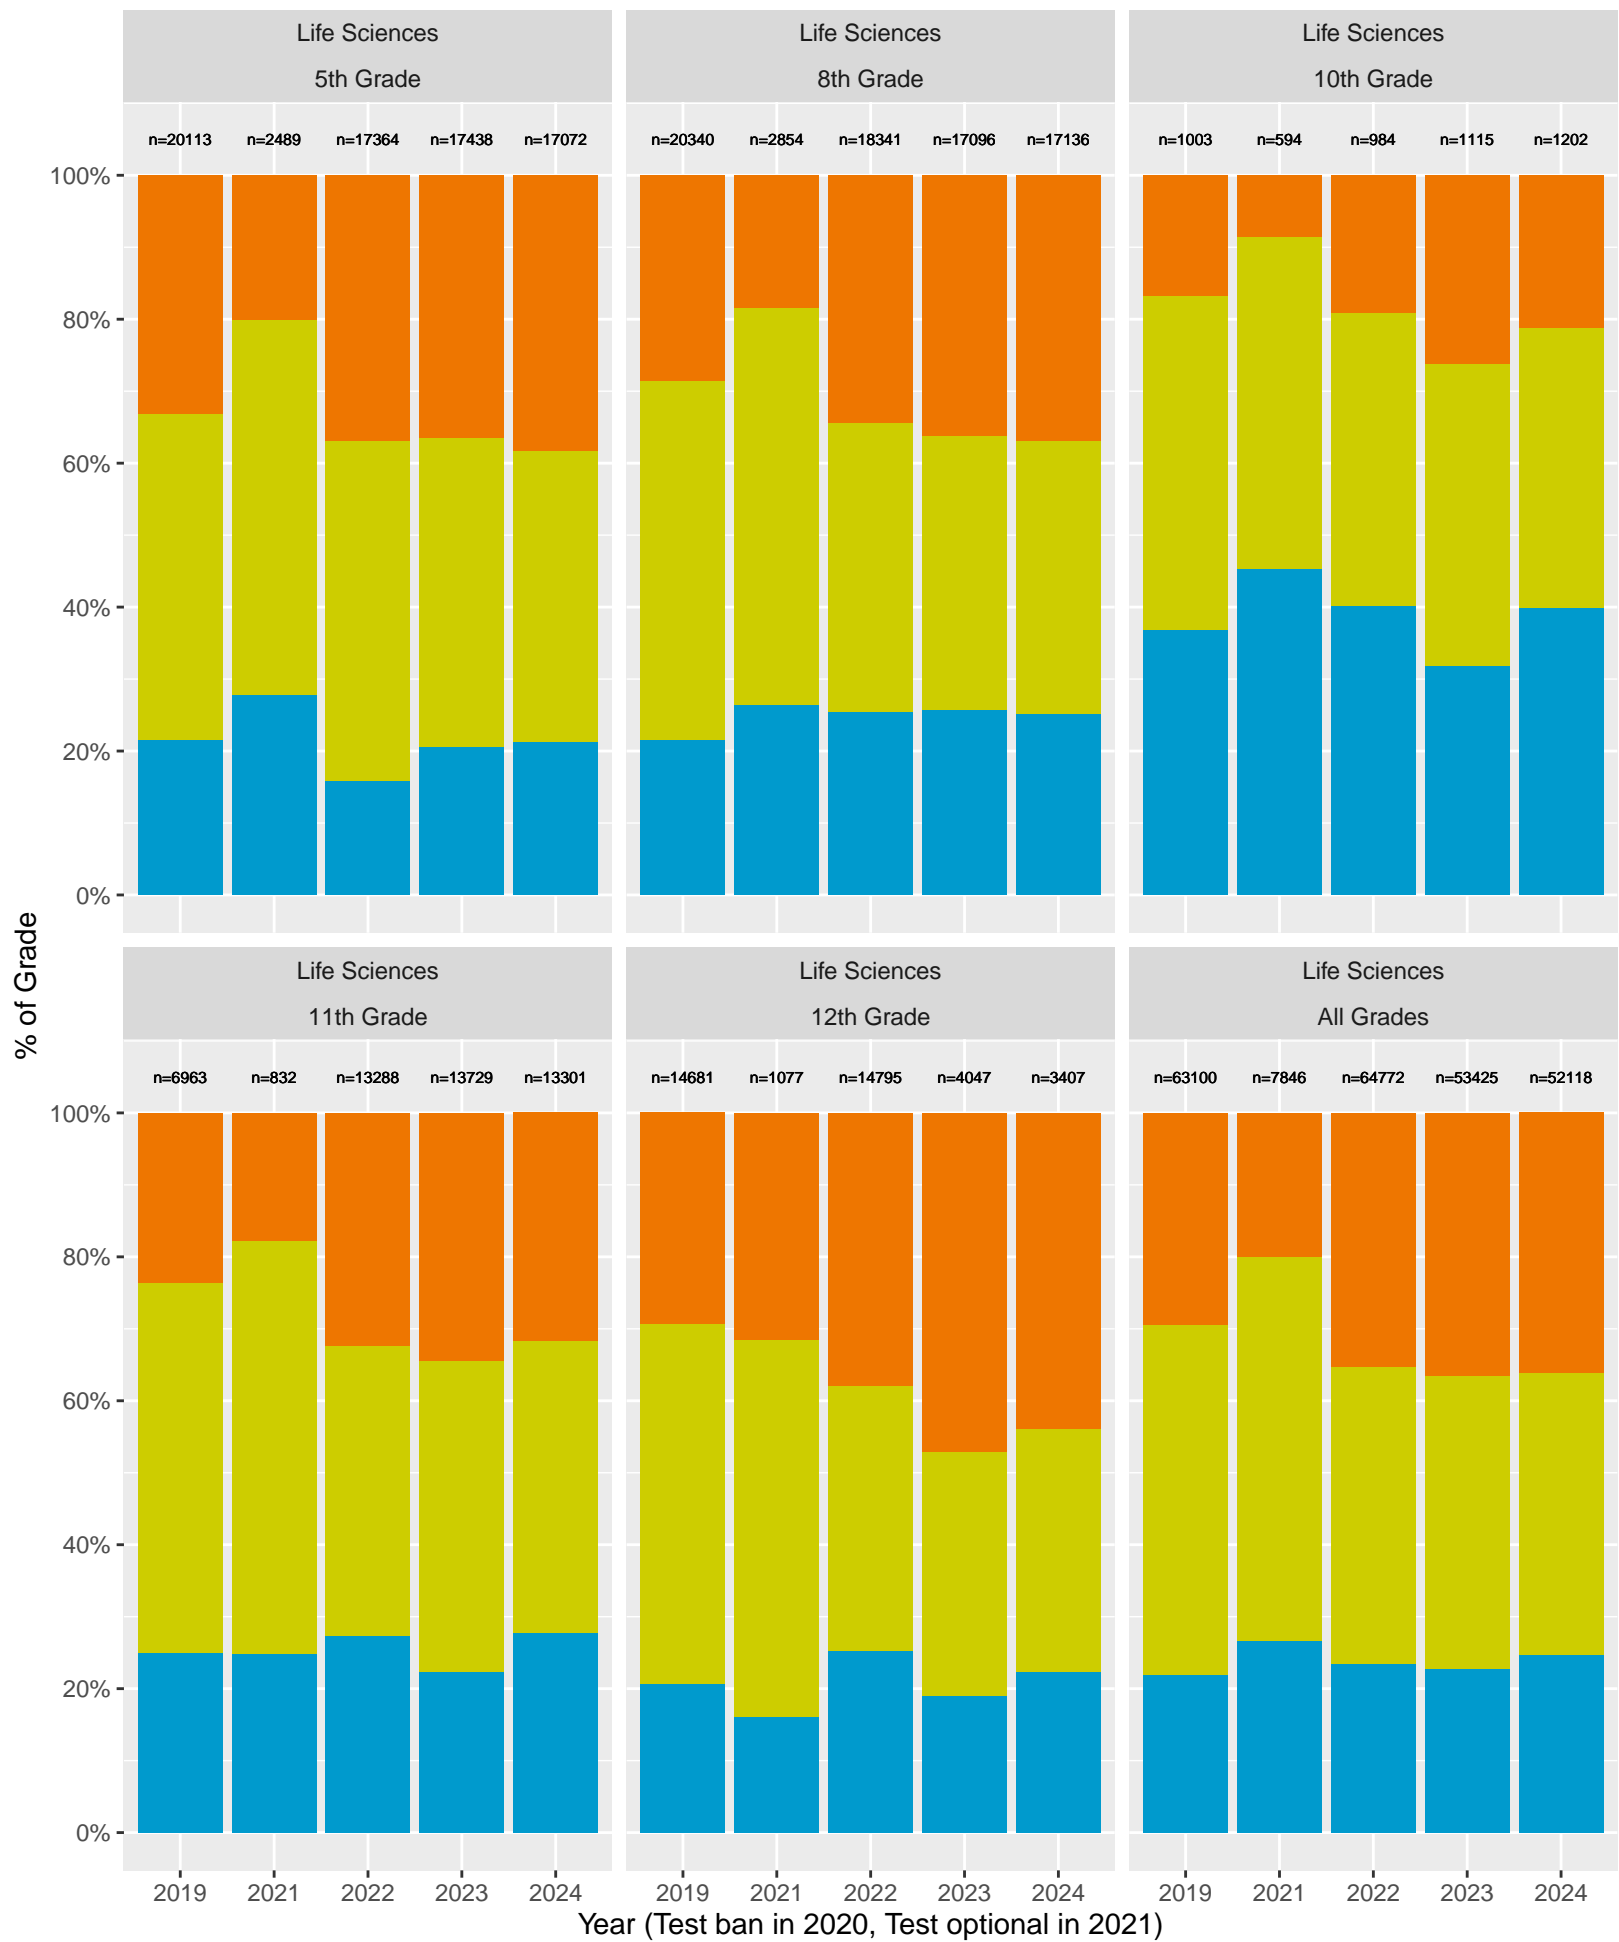

CA Science Test (CAST): Santa Clara County (Life Sciences)

Key: ■ Above Standard ■ Near Standard ■ Below Standard