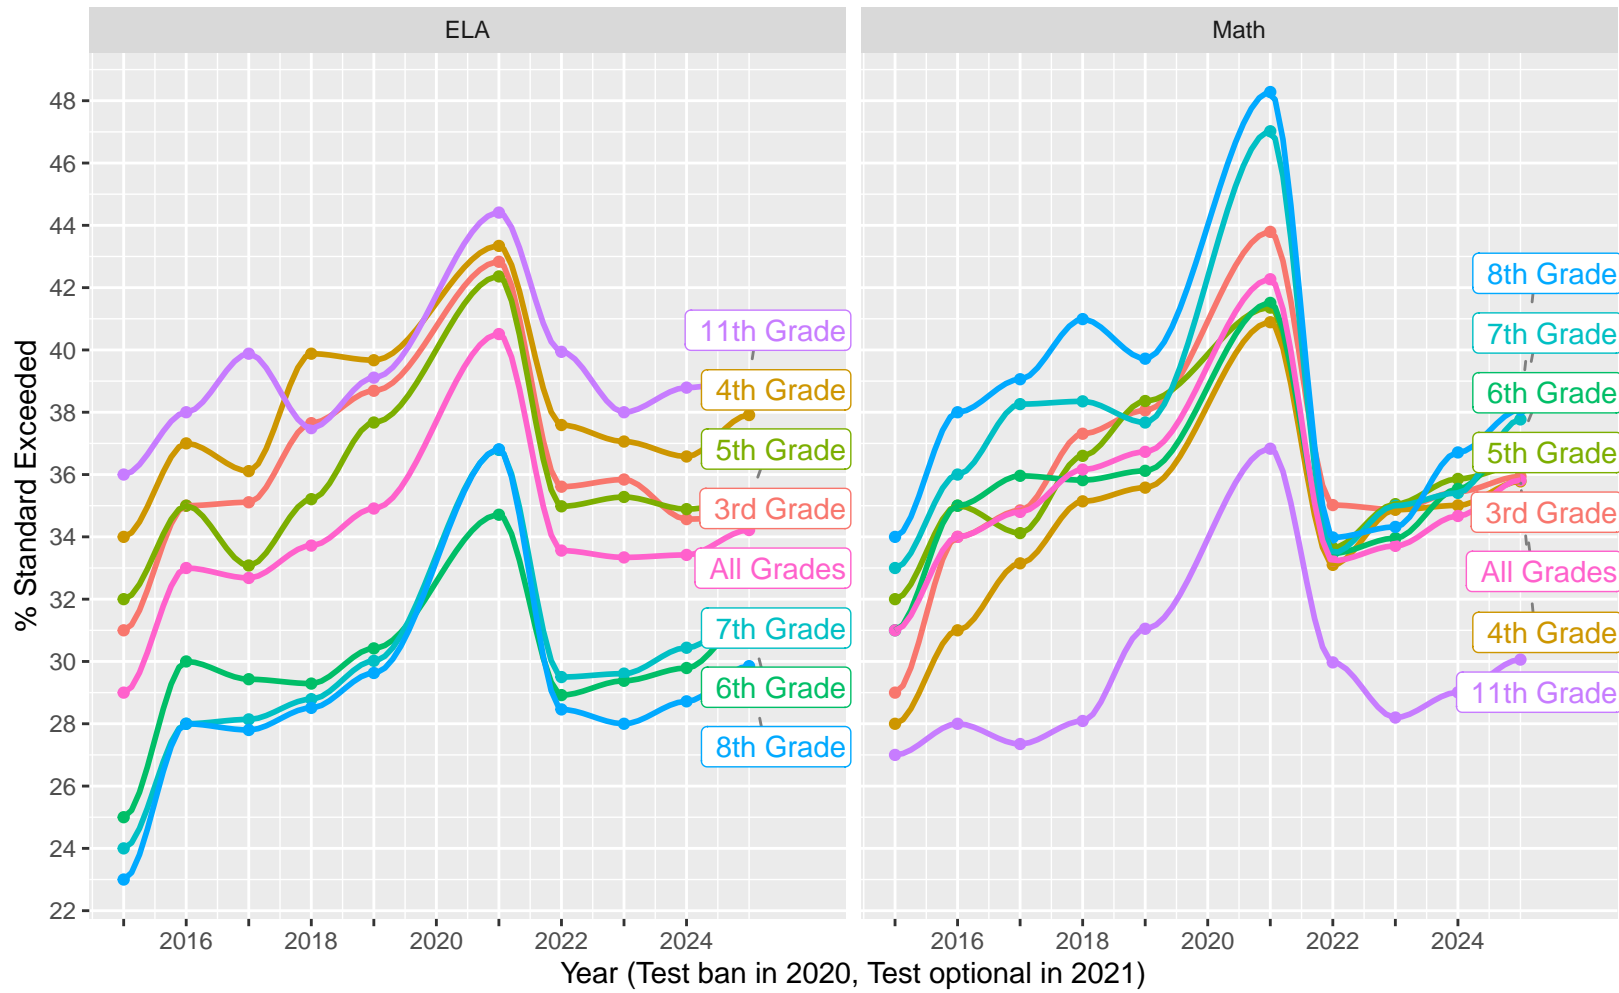

Grades stacked (trends, variance, outliers)