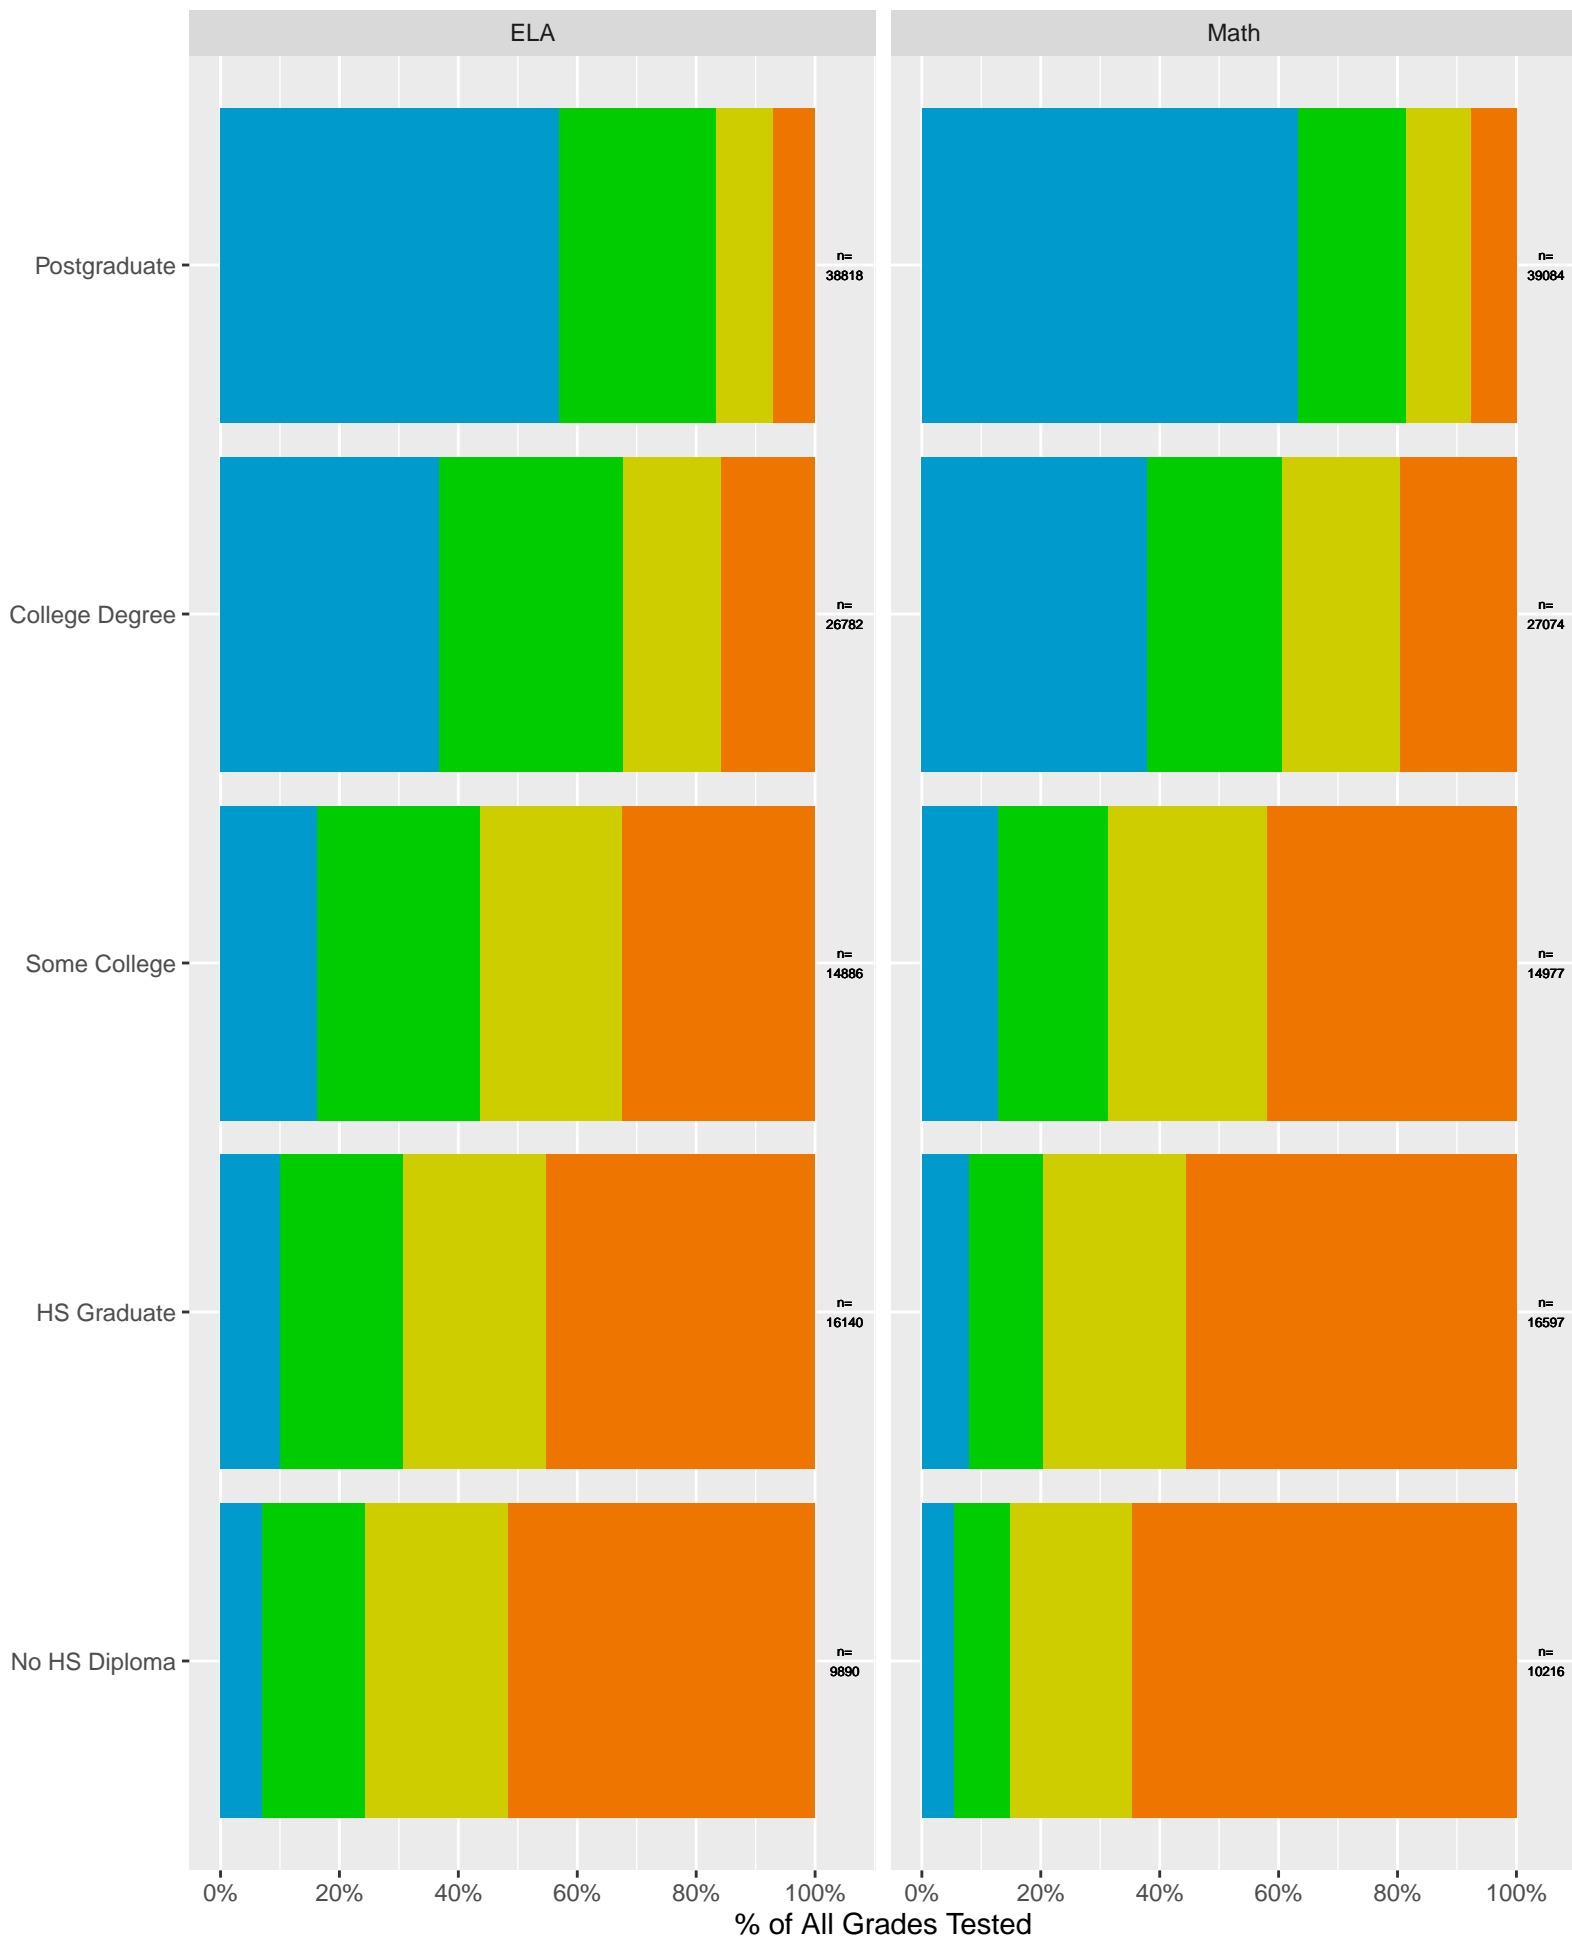

Santa Clara County (2024) by Parent's Education Level

Key: ■ Standard Exceeded ■ Standard Met ■ Standard Nearly Met ■ Standard Not Met