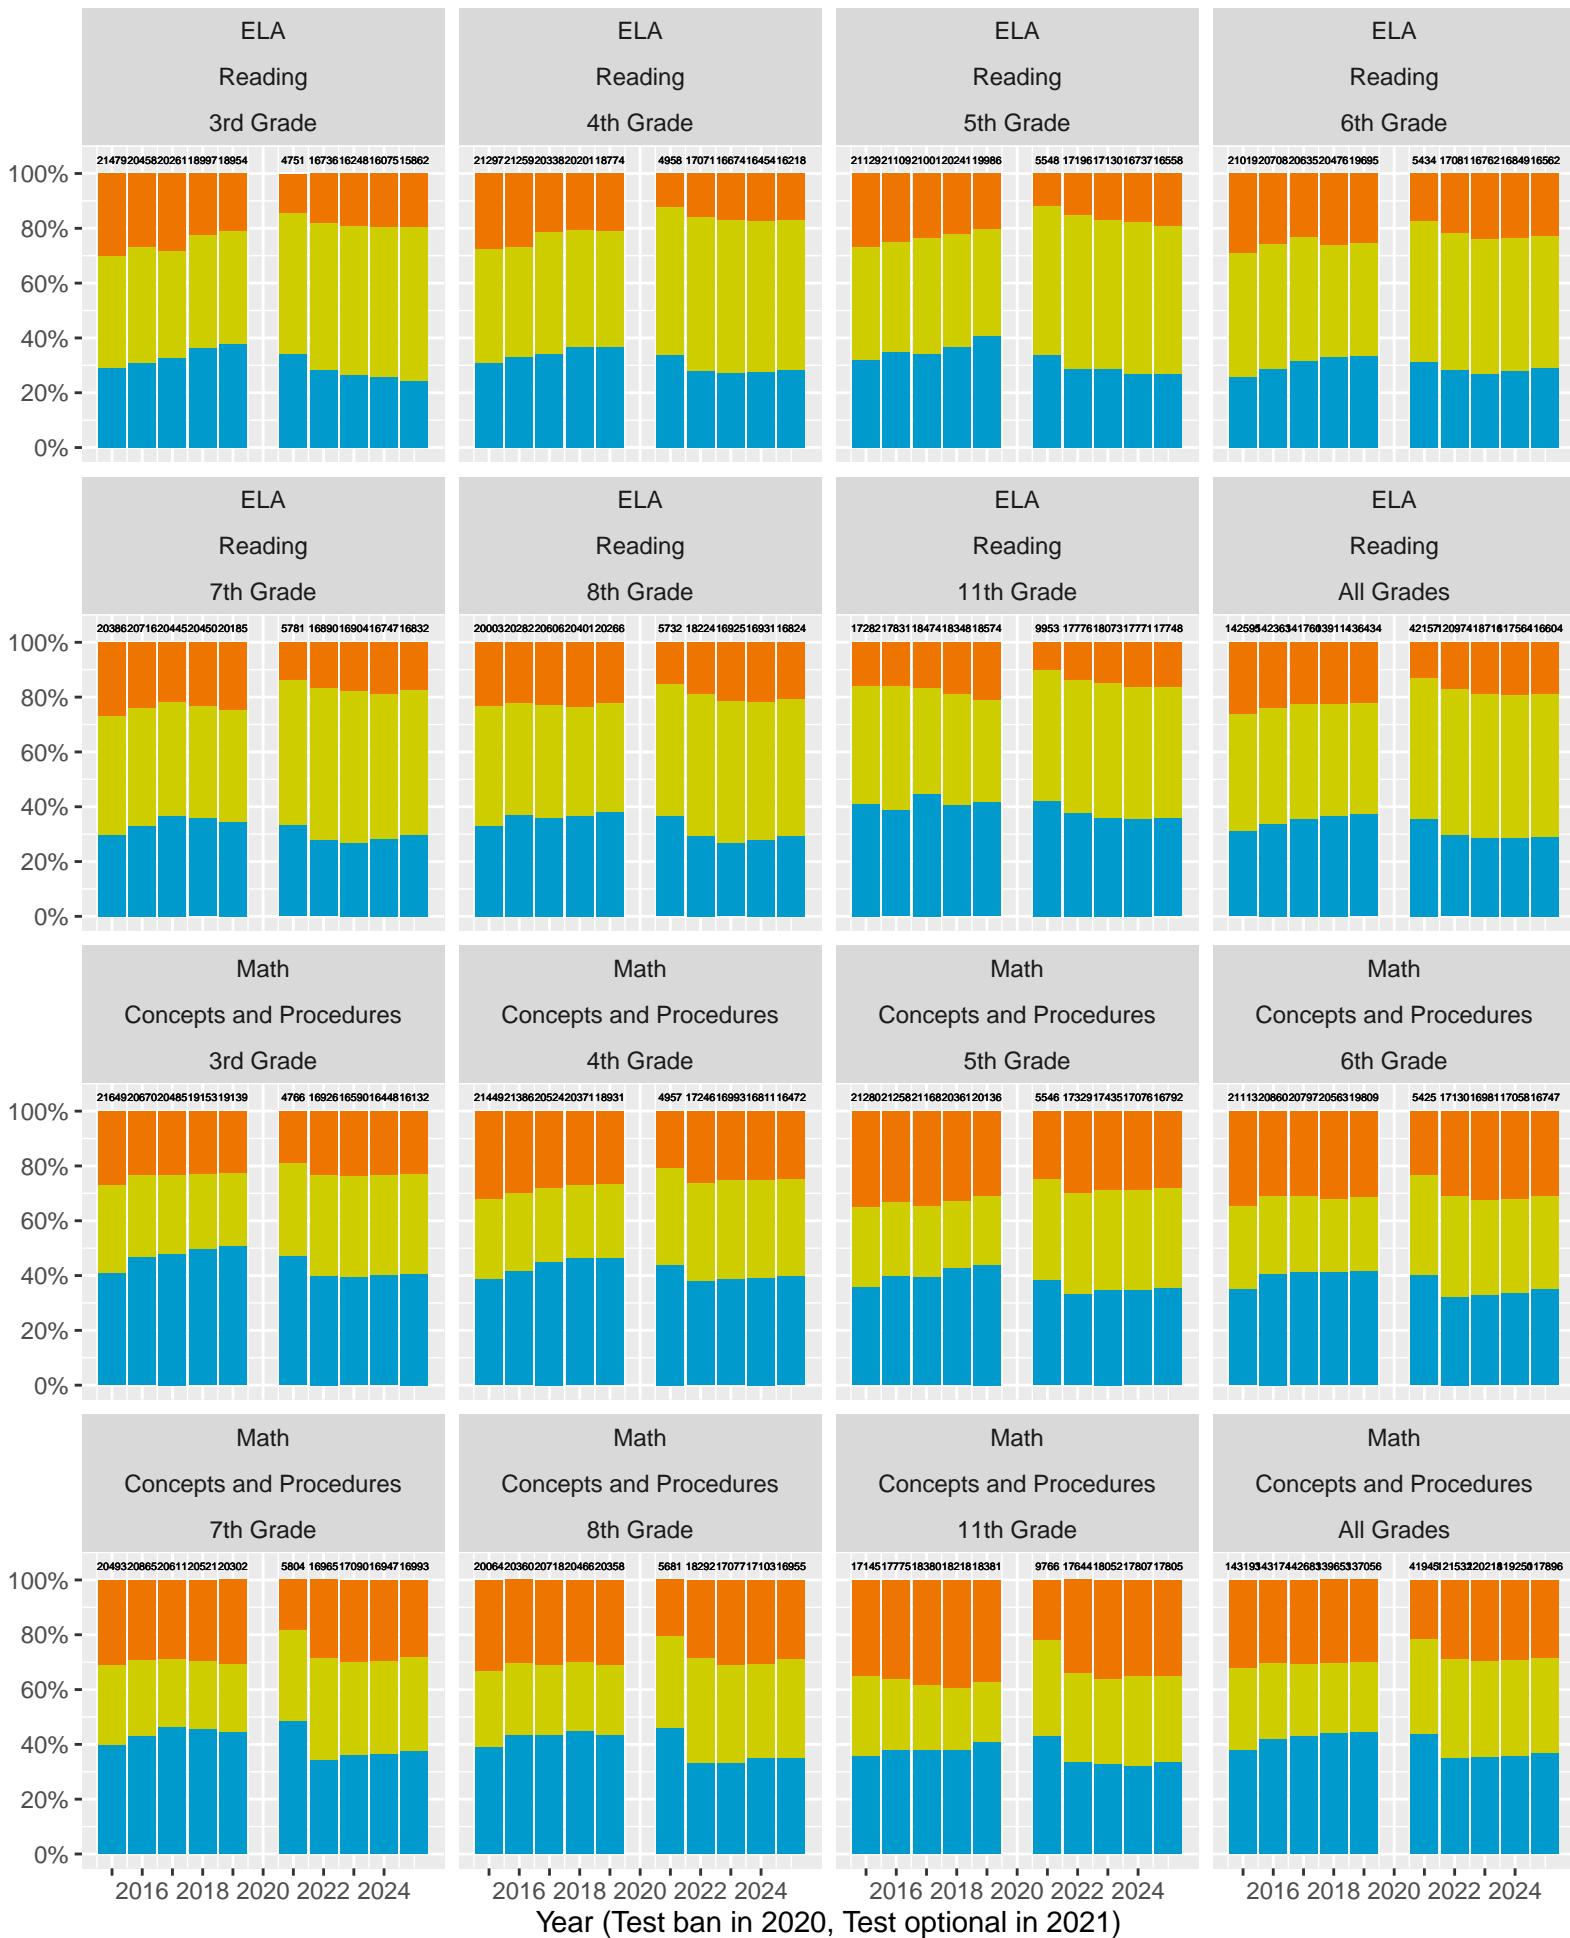

2015–25 CAASPP Trends for the Santa Clara County

Feb 2026
Piedmont, California

TABLE OF CONTENTS

High Level ELA and Math, trending by Year and broken out by Grade.....	p 3
Year over Year (YoY) variation by Grade for Standard Met (and Exceeded).....	p 4
ELA and Math drilldown to Subject Areas 1–4, by Year, by Grade.....	p 5–8
Racial Distribution of Students in 2024.....	p 9
All Grade ELA and Math by Sex, (Non–)White, Race, Disadvantage, Parent Ed	p 10–14
CAST Life Sciences, Physical Science, Earth and Space Science.....	p 15–17
CAST Life Sciences, Earth and Space by Sex.....	p 18
CAST Physical Science by (Non–)White, Parent Education.....	p 19–20

CAASPP Test Performance: Santa Clara County

Key: ■ Standard Exceeded ■ Standard Met ■ Standard Nearly Met ■ Standard Not Met

Grades stacked (trends, variance, outliers)

Santa Clara County (Subject Area 1)

Key: ■ Above Standard ■ Near Standard ■ Below Standard

Santa Clara County (Subject Area 2)

Key: ■ Above Standard ■ Near Standard ■ Below Standard

Santa Clara County (Subject Area 3)

Key: ■ Above Standard ■ Near Standard ■ Below Standard

Santa Clara County by Non-White + White

Key: ■ Standard Exceeded ■ Standard Met ■ Standard Nearly Met ■ Standard Not Met

CAASPP Test Performance: Santa Clara County by Race

Key: Standard Exceeded Standard Met Standard Nearly Met Standard Not Met