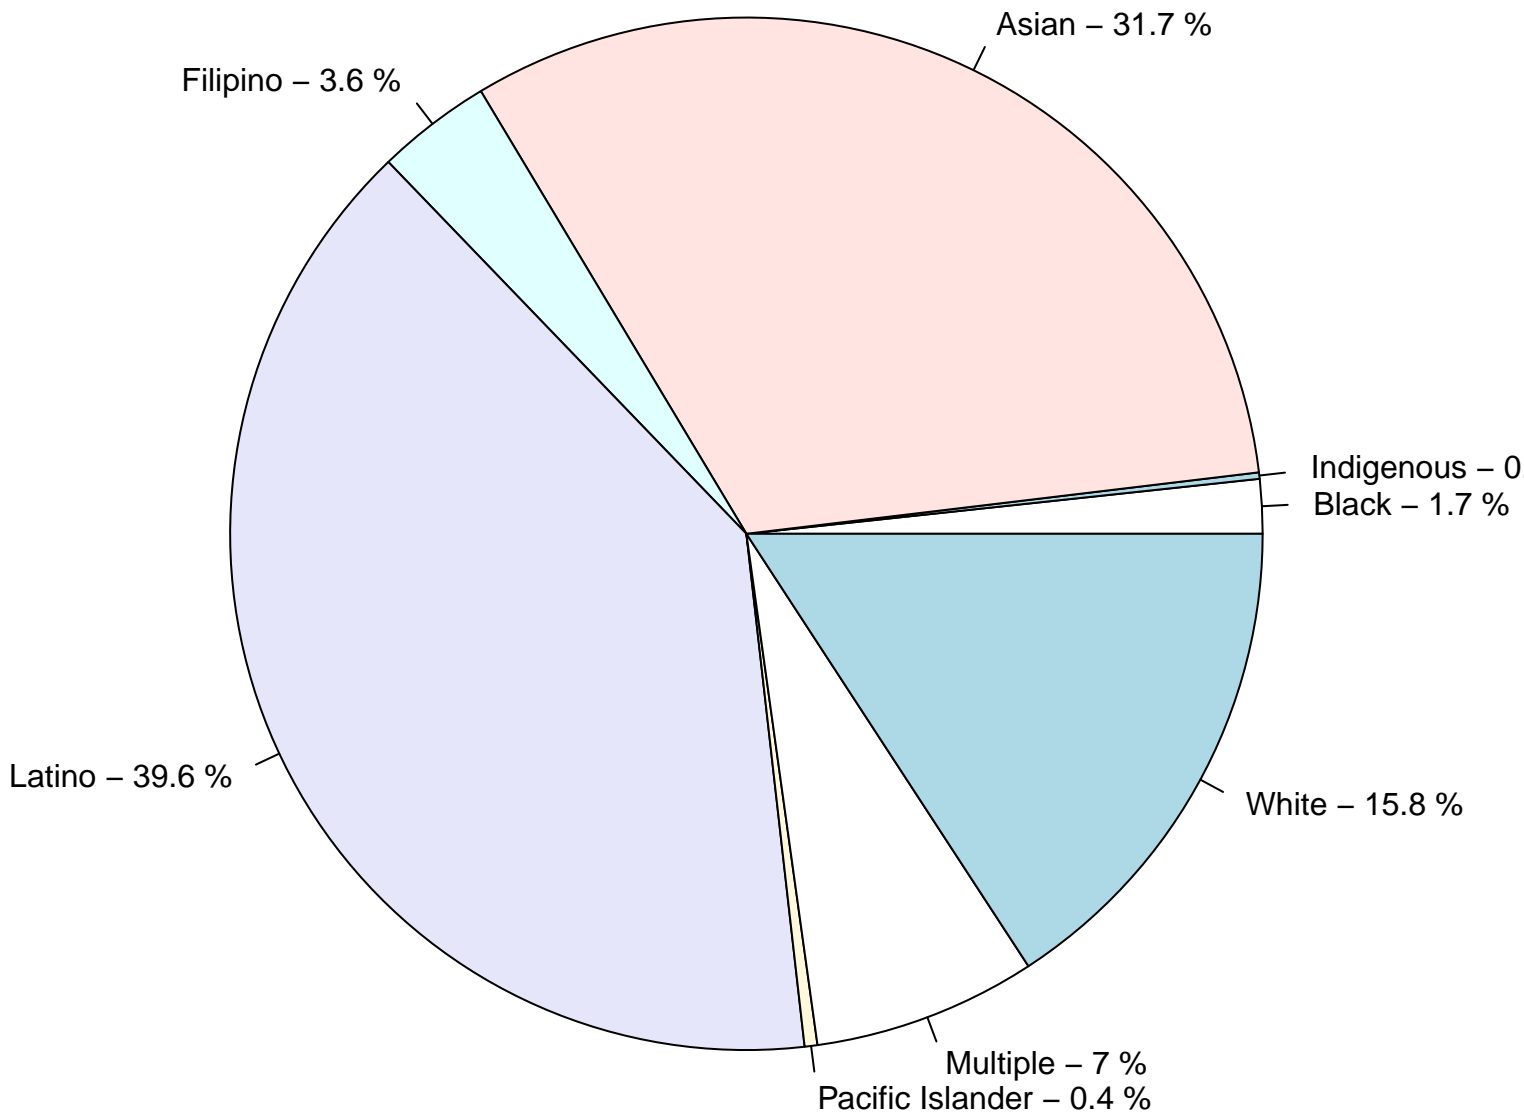

Key: ■ Above Standard ■ Near Standard ■ Below Standard

Santa Clara County (Subject Area 2)

Key: ■ Above Standard ■ Near Standard ■ Below Standard

Santa Clara County (Subject Area 3)

Key: ■ Above Standard ■ Near Standard ■ Below Standard

Santa Clara County (Subject Area 4)

Key: ■ Above Standard ■ Near Standard ■ Below Standard

Racial distribution of Santa Clara County students tested in 2024

Santa Clara County by Sex

Key: ■ Standard Exceeded ■ Standard Met ■ Standard Nearly Met ■ Standard Not Met