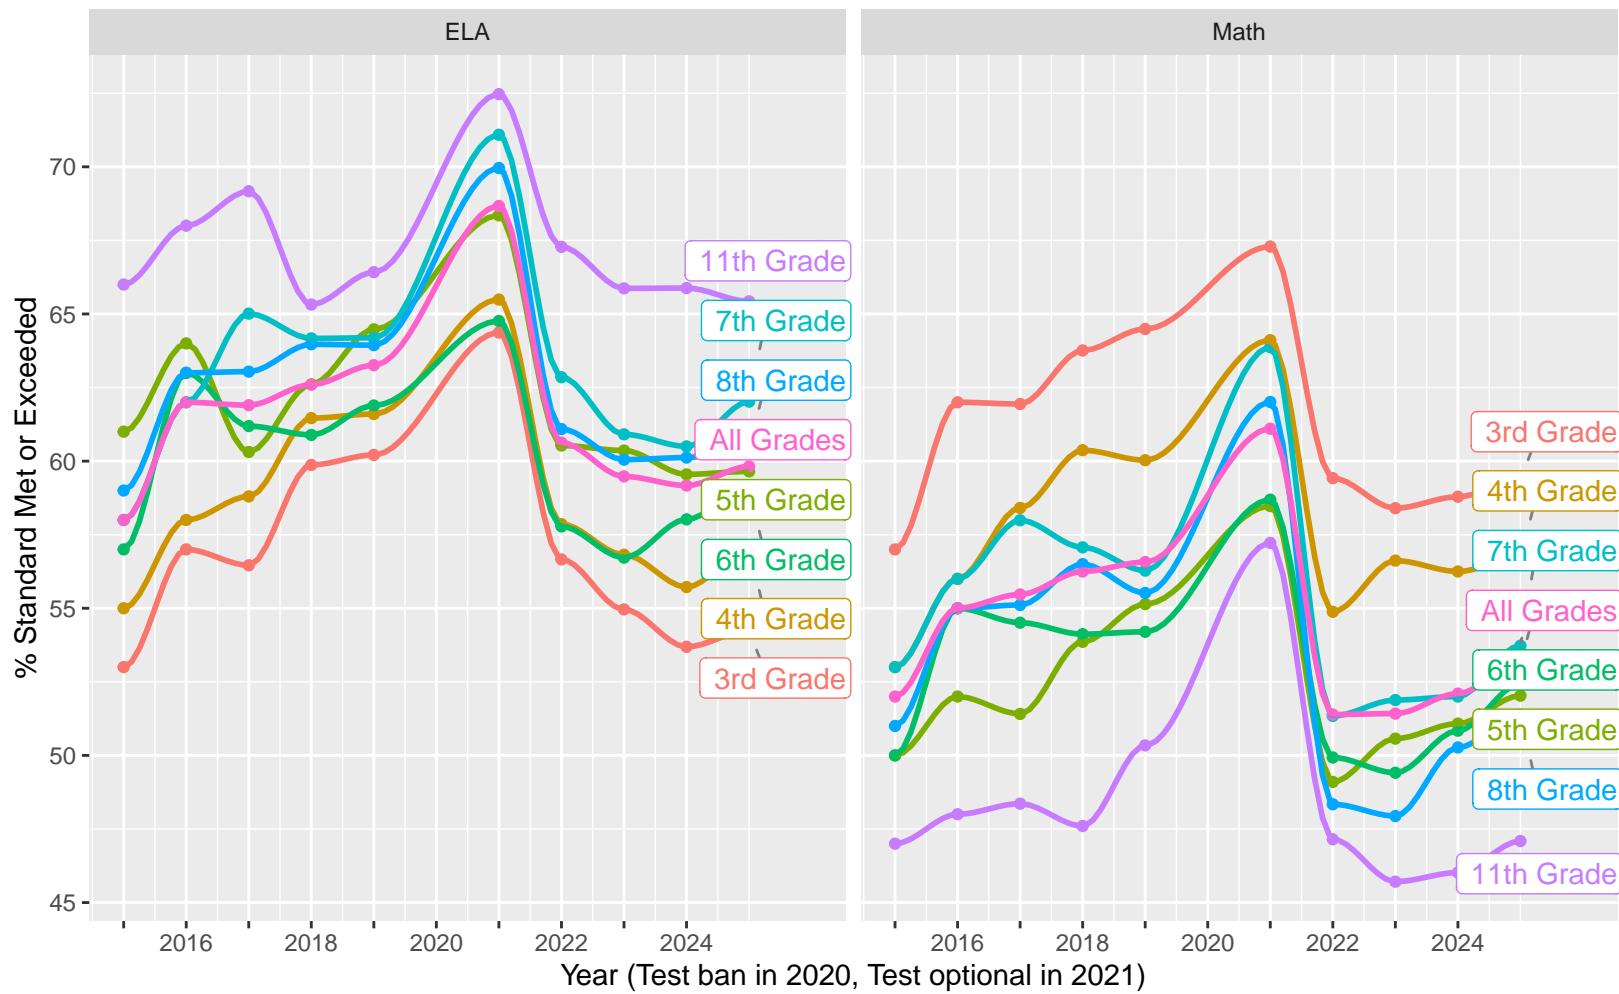

Grades stacked (trends, variance, outliers)