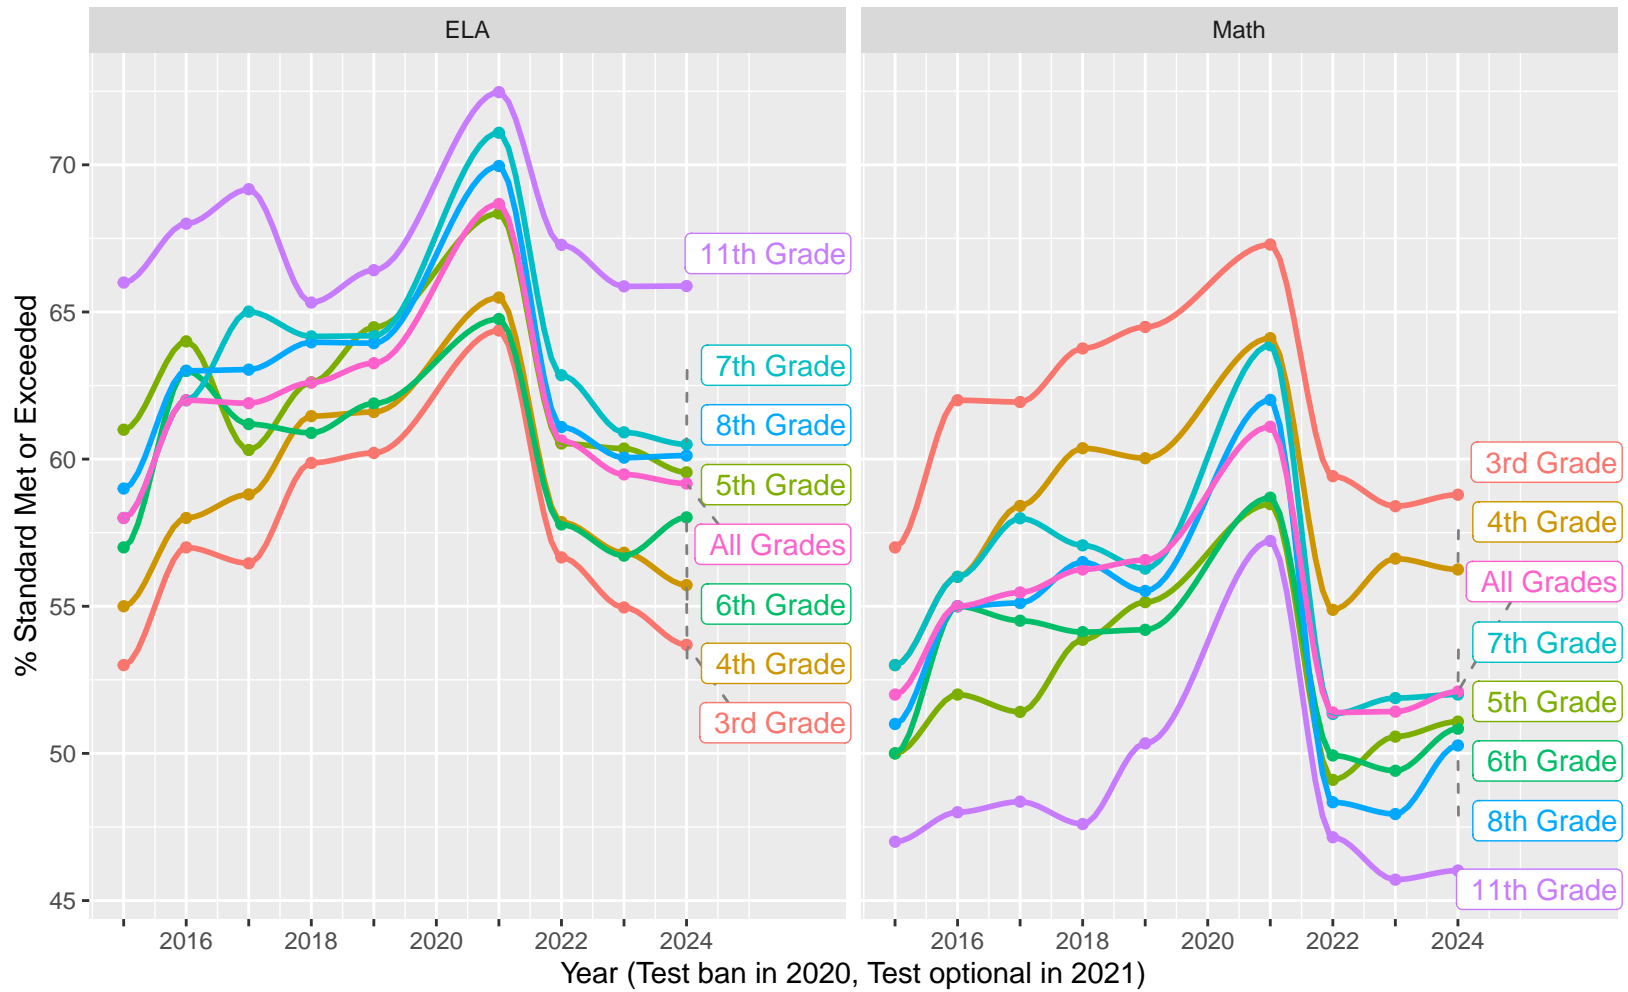

Grades stacked (trends, variance, outliers)