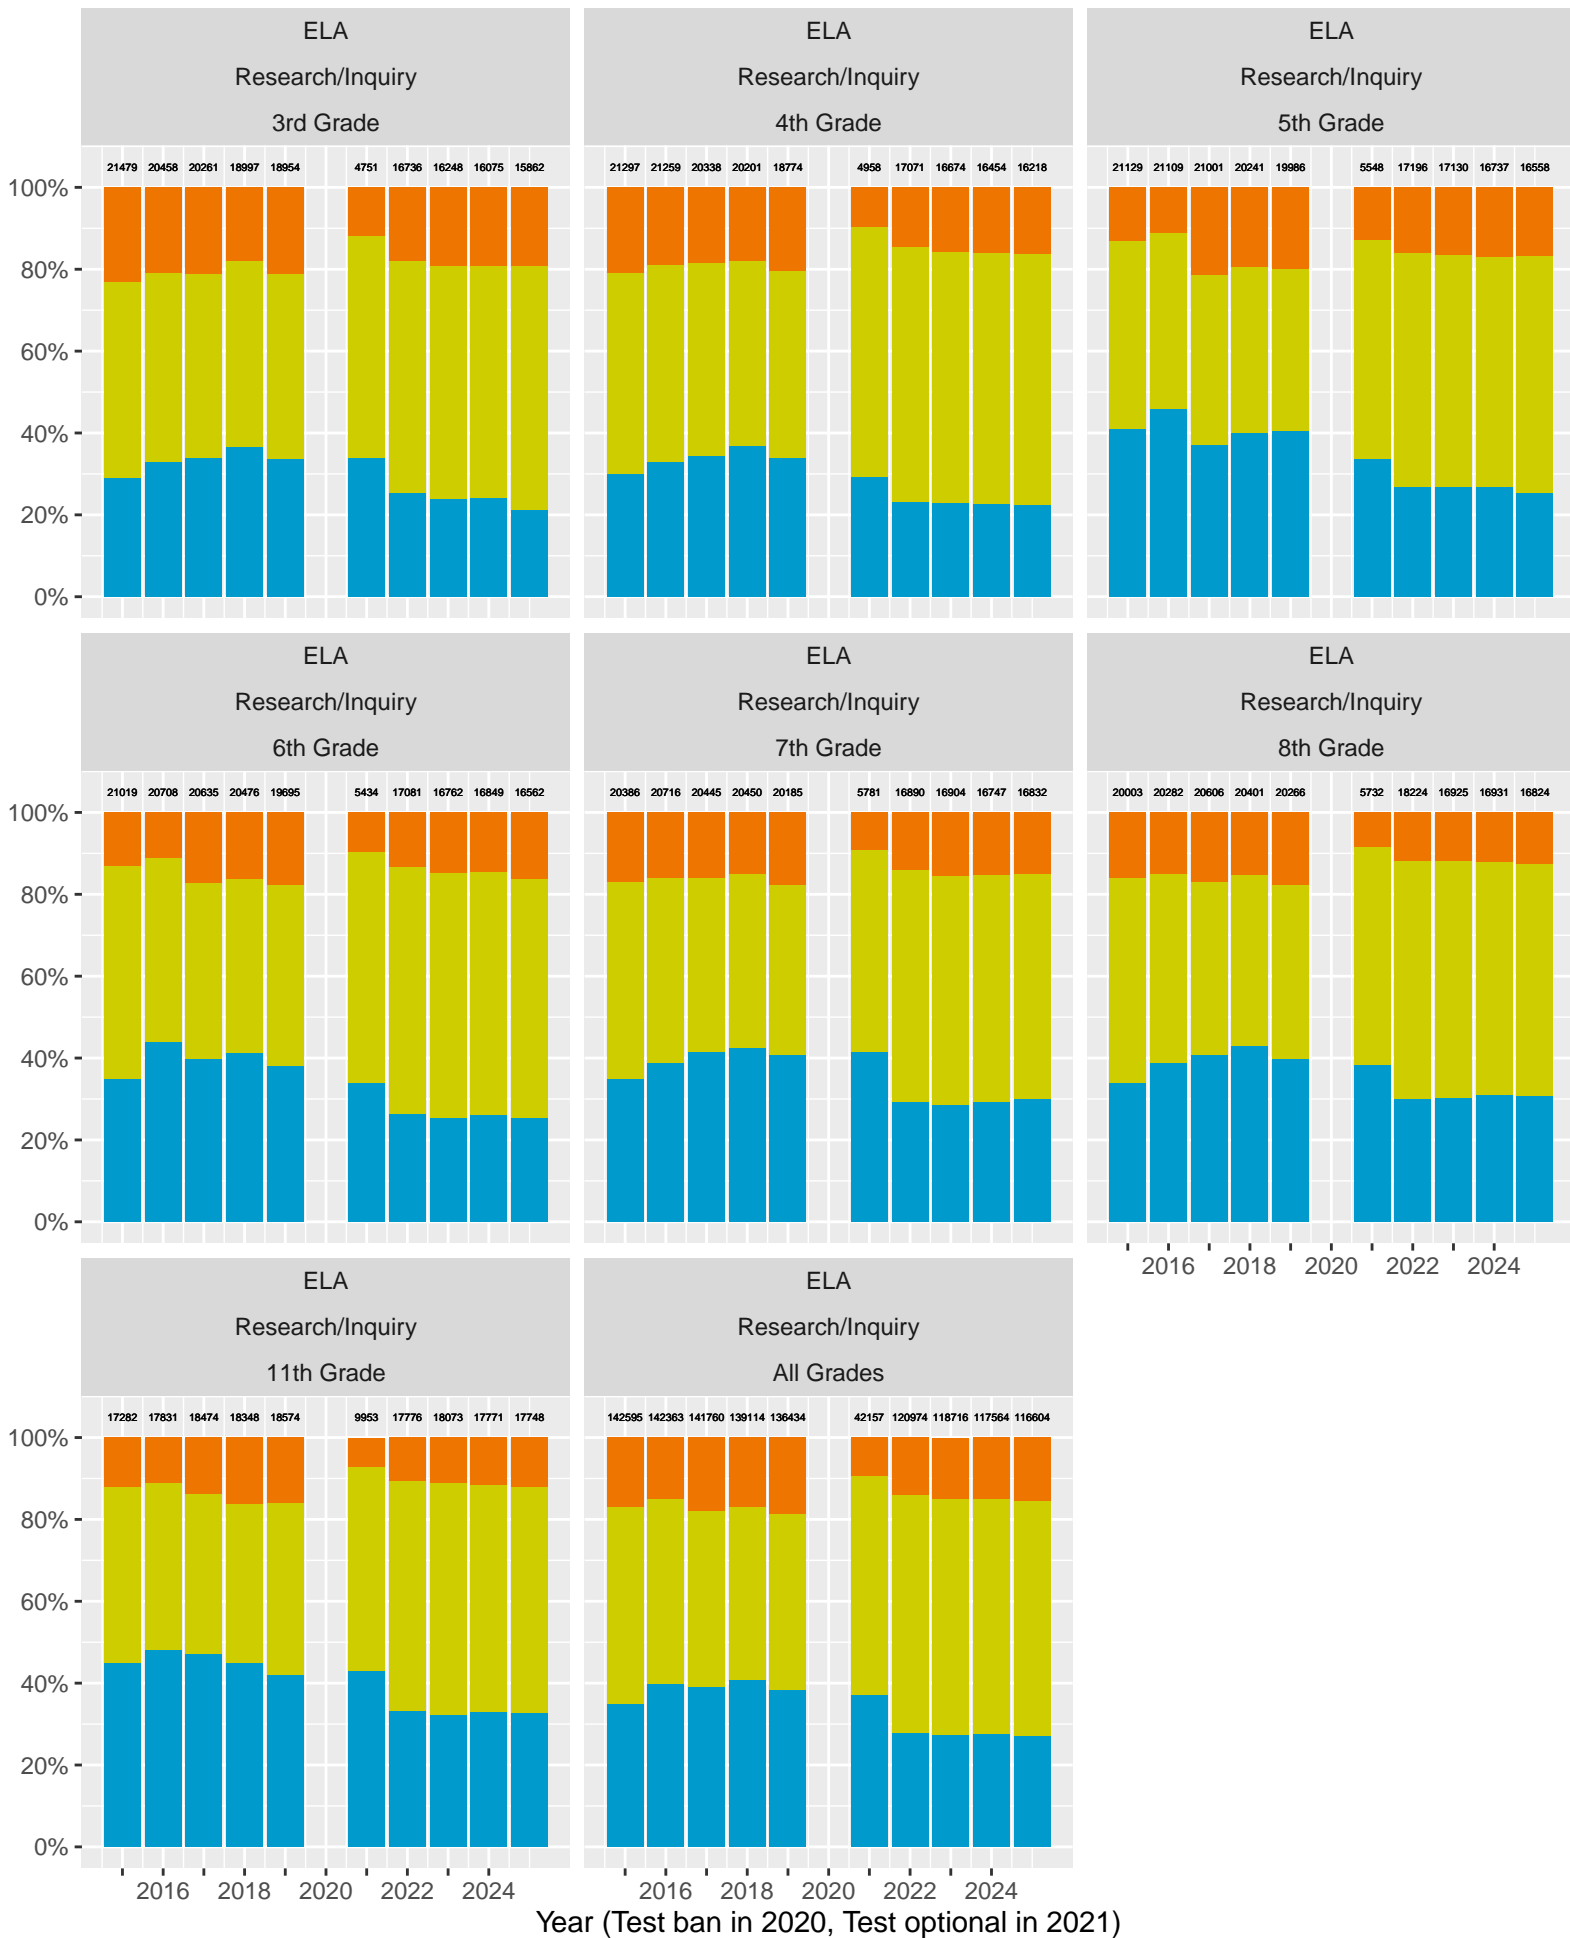

CAASPP Test Performance: Santa Clara County

Key: ■ Standard Exceeded ■ Standard Met ■ Standard Nearly Met ■ Standard Not Met

Grades stacked (trends, variance, outliers)

Santa Clara County (Subject Area 1)

Key: ■ Above Standard ■ Near Standard ■ Below Standard

Santa Clara County (Subject Area 2)

Key: ■ Above Standard ■ Near Standard ■ Below Standard

Santa Clara County (Subject Area 3)

Key: ■ Above Standard ■ Near Standard ■ Below Standard

Santa Clara County (Subject Area 4)

Key: ■ Above Standard ■ Near Standard ■ Below Standard

Racial distribution of Santa Clara County students tested in 2024

Santa Clara County by Sex

Key: ■ Standard Exceeded ■ Standard Met ■ Standard Nearly Met ■ Standard Not Met

Santa Clara County by Non-White + White

Key: ■ Standard Exceeded ■ Standard Met ■ Standard Nearly Met ■ Standard Not Met

CAASPP Test Performance: Santa Clara County by Race

Key: Standard Exceeded Standard Met Standard Nearly Met Standard Not Met