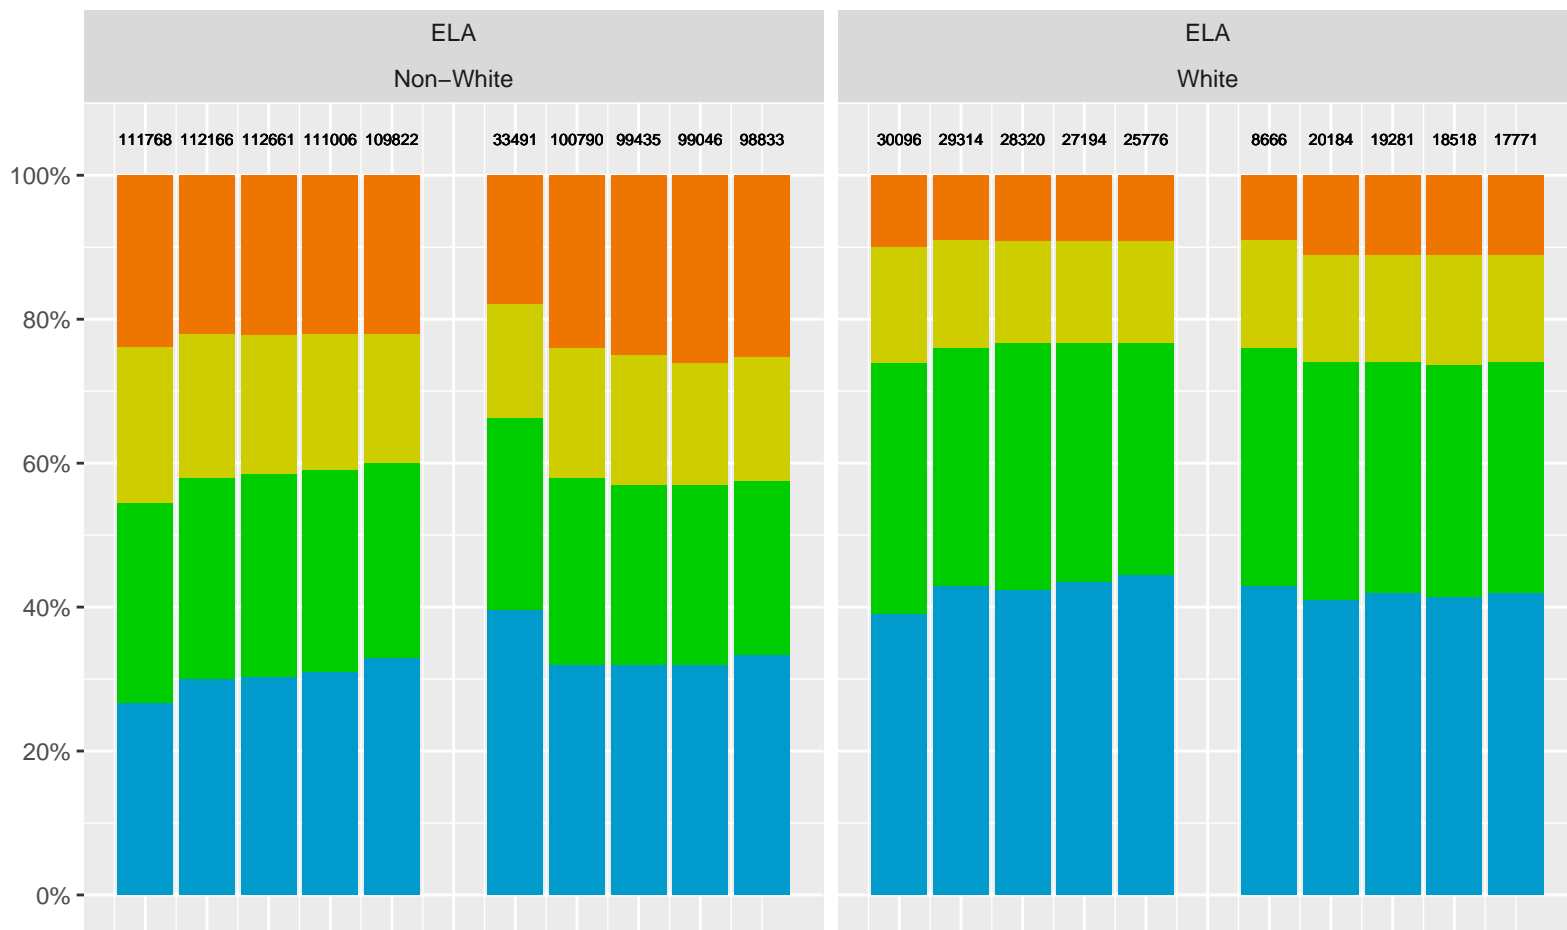

Key: ■ Above Standard ■ Near Standard ■ Below Standard

Santa Clara County (Subject Area 2)

Key: ■ Above Standard ■ Near Standard ■ Below Standard

Santa Clara County (Subject Area 3)

Key: ■ Above Standard ■ Near Standard ■ Below Standard

Santa Clara County (Subject Area 4)

Key: ■ Above Standard ■ Near Standard ■ Below Standard

Racial distribution of Santa Clara County students tested in 2024

Santa Clara County by Sex

Key: ■ Standard Exceeded ■ Standard Met ■ Standard Nearly Met ■ Standard Not Met

Santa Clara County by Non-White + White

Key: ■ Standard Exceeded ■ Standard Met ■ Standard Nearly Met ■ Standard Not Met

CAASPP Test Performance: Santa Clara County by Race

Key: Standard Exceeded Standard Met Standard Nearly Met Standard Not Met

Santa Clara County by Economic Disadvantage

Key: ■ Standard Exceeded ■ Standard Met ■ Standard Nearly Met ■ Standard Not Met

Santa Clara County (2024) by Parent's Education Level

Key: ■ Standard Exceeded ■ Standard Met ■ Standard Nearly Met ■ Standard Not Met