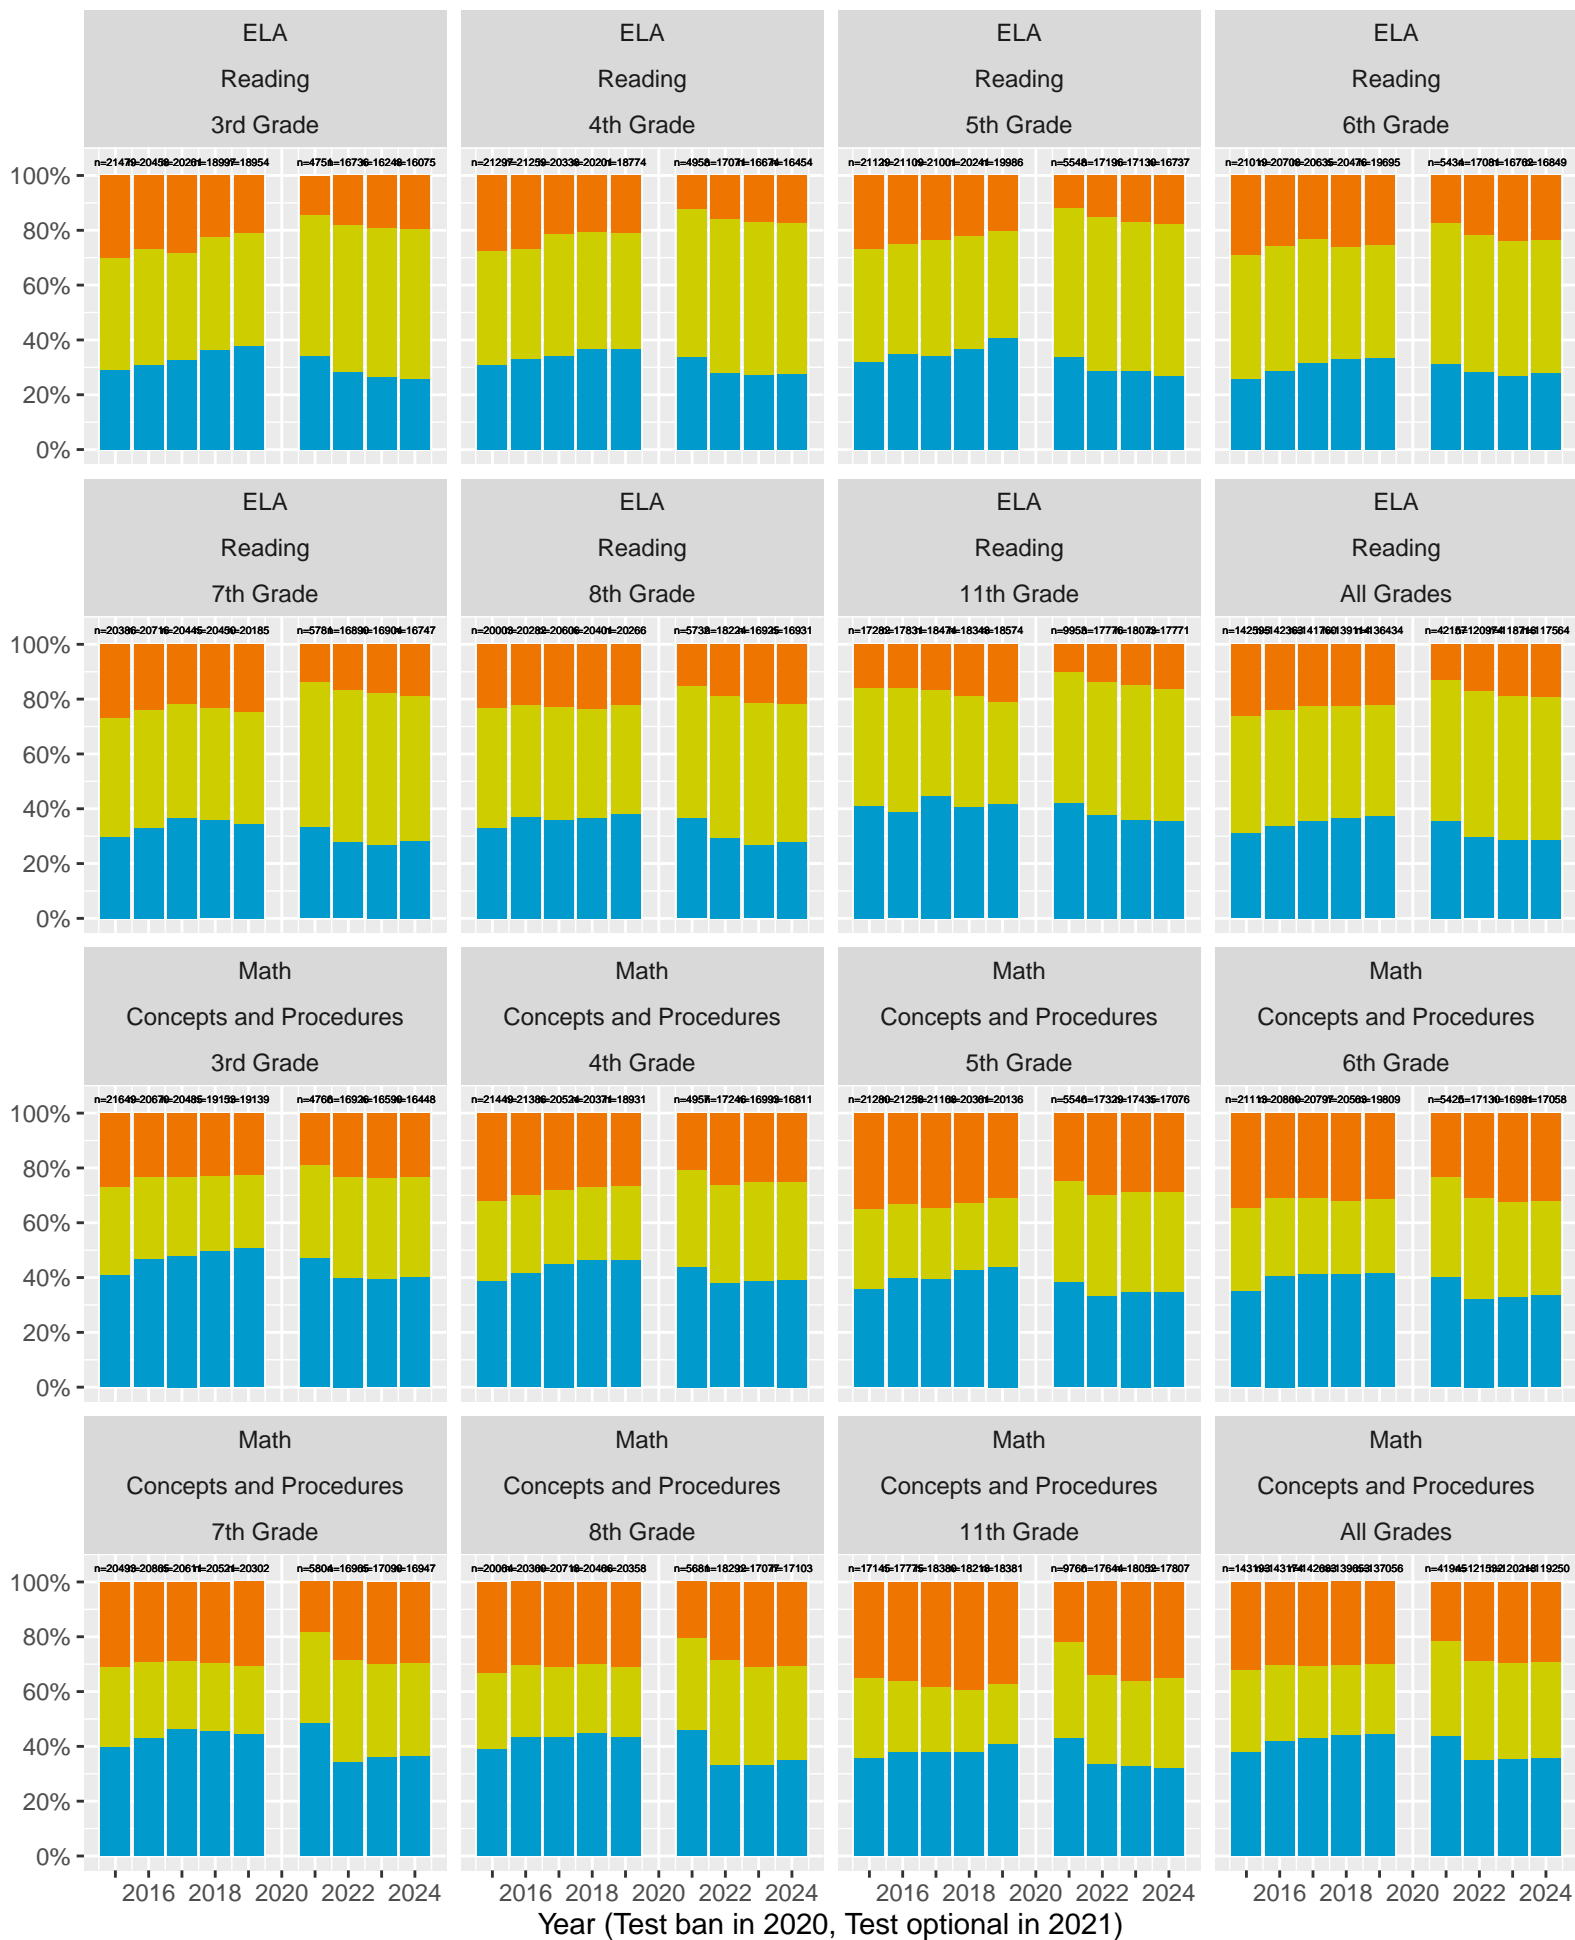

2015–24 CAASPP Trends for the Santa Clara County

November 2024
Piedmont, California

TABLE OF CONTENTS

High Level ELA and Math, trending by Year and broken out by Grade.....	p 3
Year over Year (YoY) variation by Grade for Standard Met (and Exceeded).....	p 4
ELA and Math drilldown to Subject Areas 1–4, by Year, by Grade.....	p 5–8
Racial Distribution of Students in 2024.....	p 9
All Grade ELA and Math by Sex, (Non–)White, Race, Disadvantage, Parent Ed	p 10–14
CAST Life Sciences, Physical Science, Earth and Space Science.....	p 15–17
CAST Life Sciences, Earth and Space by Sex.....	p 18
CAST Physical Science by (Non–)White, Parent Education.....	p 19–20

CAASPP Test Performance: Santa Clara County

Key: ■ Standard Exceeded ■ Standard Met ■ Standard Nearly Met ■ Standard Not Met

Grades stacked (trends, variance, outliers)

Santa Clara County (Subject Area 1)

Key: ■ Above Standard ■ Near Standard ■ Below Standard

Santa Clara County (Subject Area 2)

Key: ■ Above Standard ■ Near Standard ■ Below Standard

Santa Clara County (Subject Area 3)

Key: ■ Above Standard ■ Near Standard ■ Below Standard