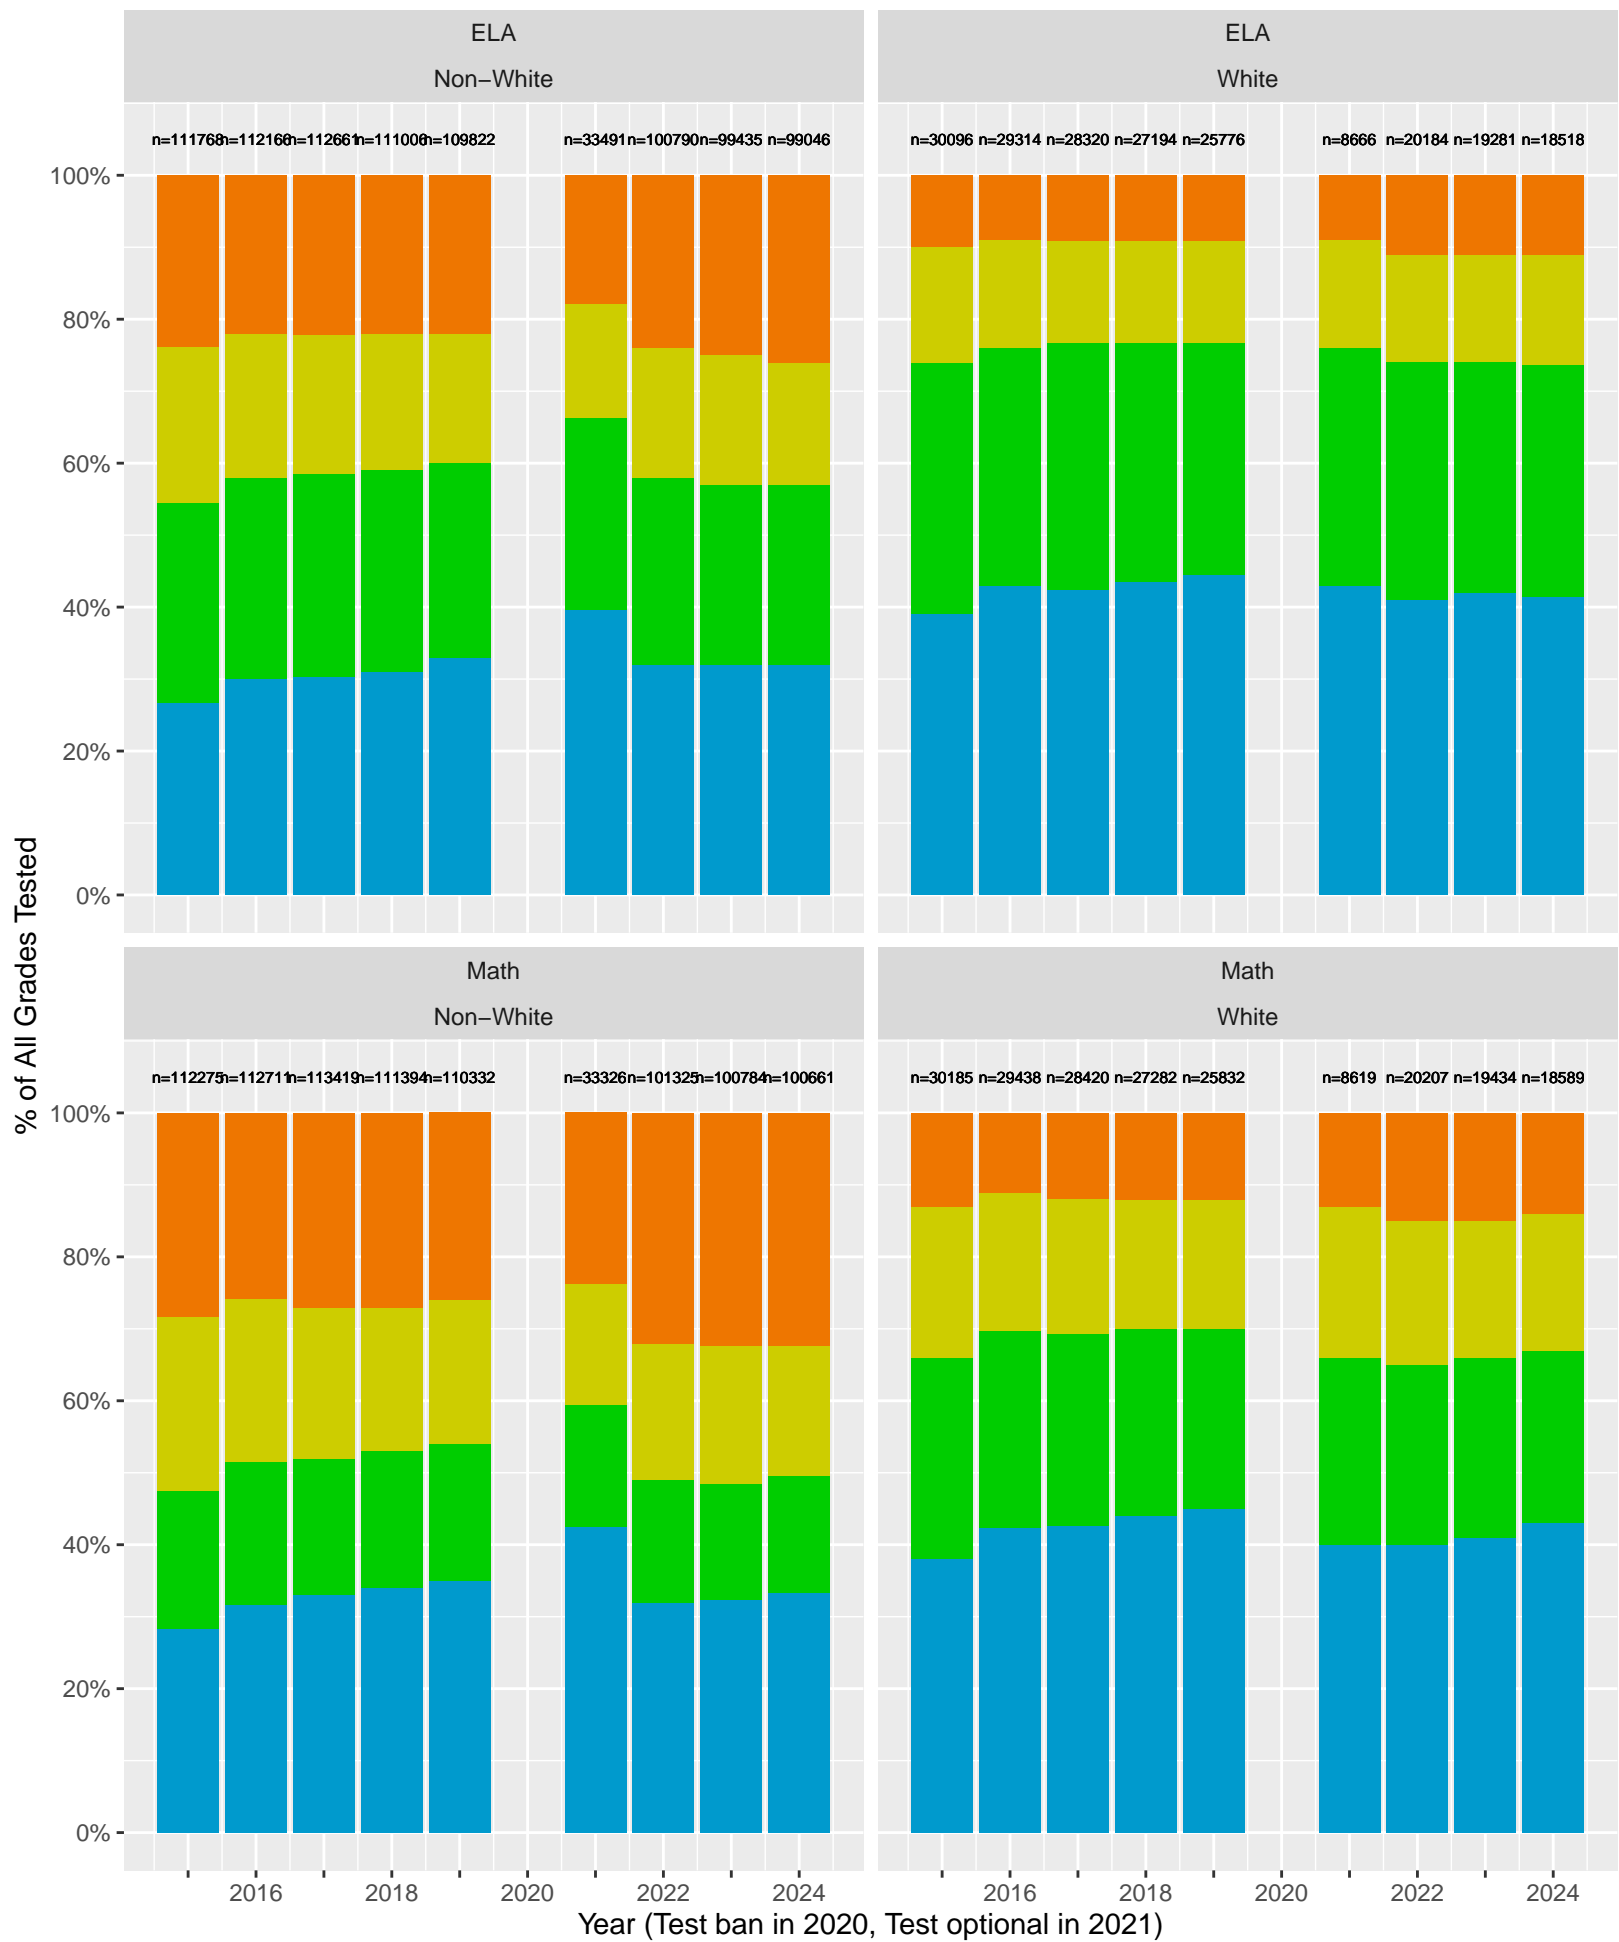

2015–24 CAASPP Trends for the Santa Clara County

November 2024
Piedmont, California

TABLE OF CONTENTS

High Level ELA and Math, trending by Year and broken out by Grade.....	p 3
Year over Year (YoY) variation by Grade for Standard Met (and Exceeded).....	p 4
ELA and Math drilldown to Subject Areas 1–4, by Year, by Grade.....	p 5–8
Racial Distribution of Students in 2024.....	p 9
All Grade ELA and Math by Sex, (Non–)White, Race, Disadvantage, Parent Ed	p 10–14
CAST Life Sciences, Physical Science, Earth and Space Science.....	p 15–17
CAST Life Sciences, Earth and Space by Sex.....	p 18
CAST Physical Science by (Non–)White, Parent Education.....	p 19–20

Key: ■ Above Standard ■ Near Standard ■ Below Standard

Santa Clara County (Subject Area 2)

Key: ■ Above Standard ■ Near Standard ■ Below Standard

Santa Clara County (Subject Area 3)

Key: ■ Above Standard ■ Near Standard ■ Below Standard

Santa Clara County (Subject Area 4)

Key: ■ Above Standard ■ Near Standard ■ Below Standard

Racial distribution of Santa Clara County students tested in 2024

Santa Clara County by Sex

Key: ■ Standard Exceeded ■ Standard Met ■ Standard Nearly Met ■ Standard Not Met

Santa Clara County by Non-White + White

Key: ■ Standard Exceeded ■ Standard Met ■ Standard Nearly Met ■ Standard Not Met

CAASPP Test Performance: Santa Clara County by Race

Key: ■ Standard Exceeded ■ Standard Met ■ Standard Nearly Met ■ Standard Not Met