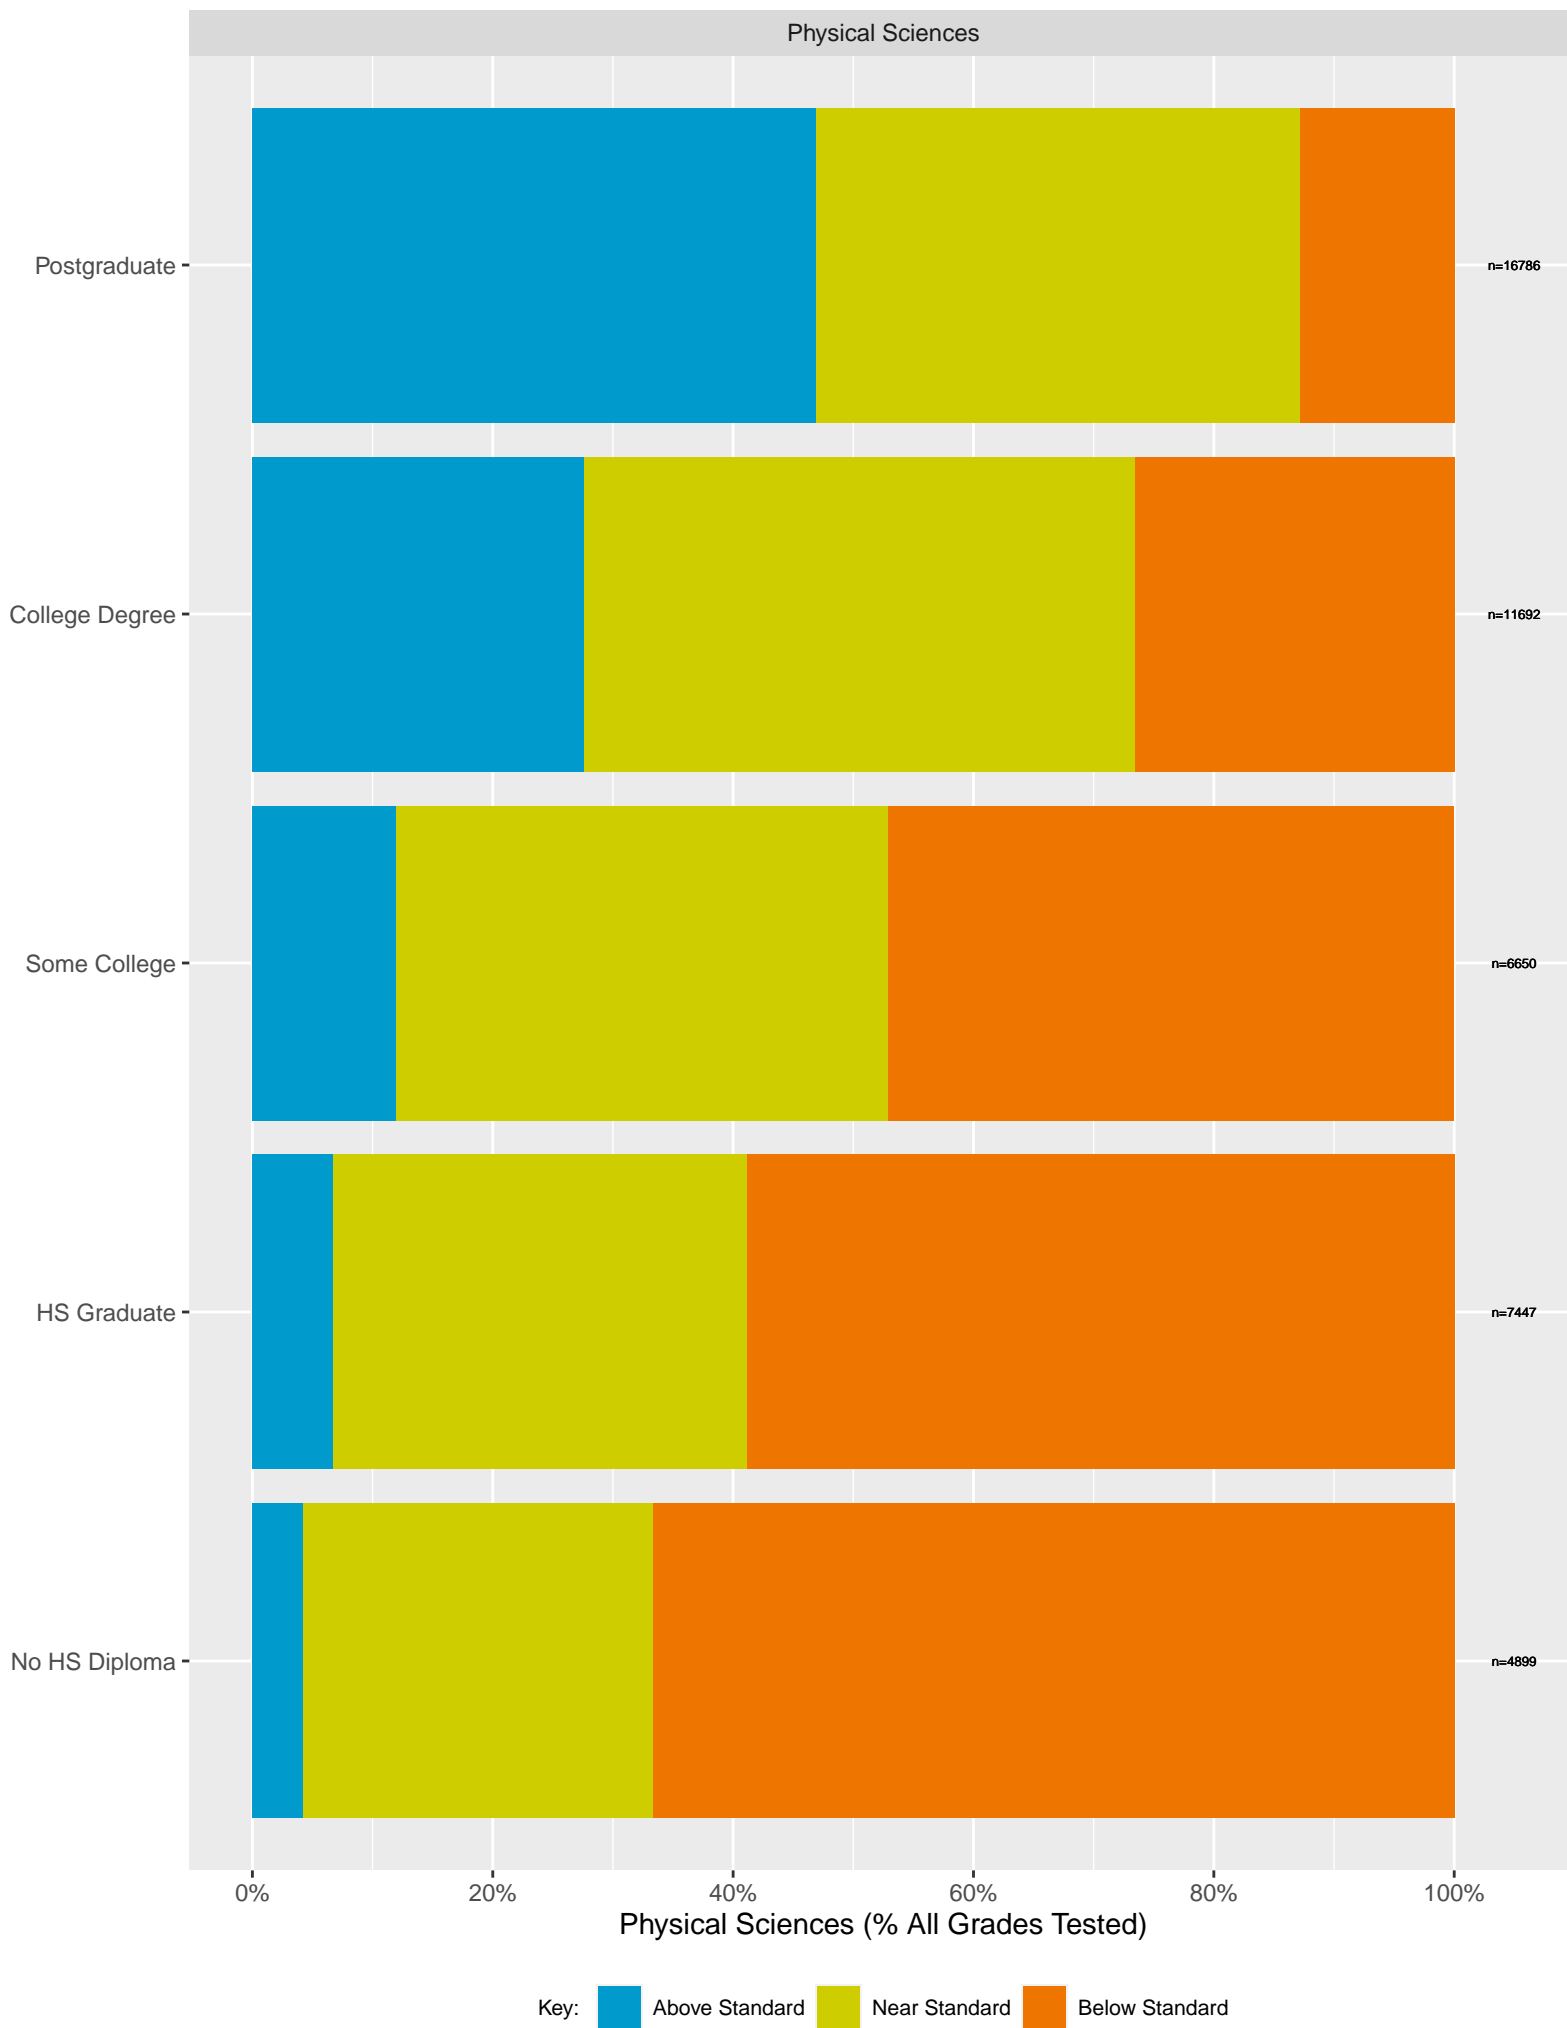

Santa Clara County CAST (2024) by Parent's Education Level