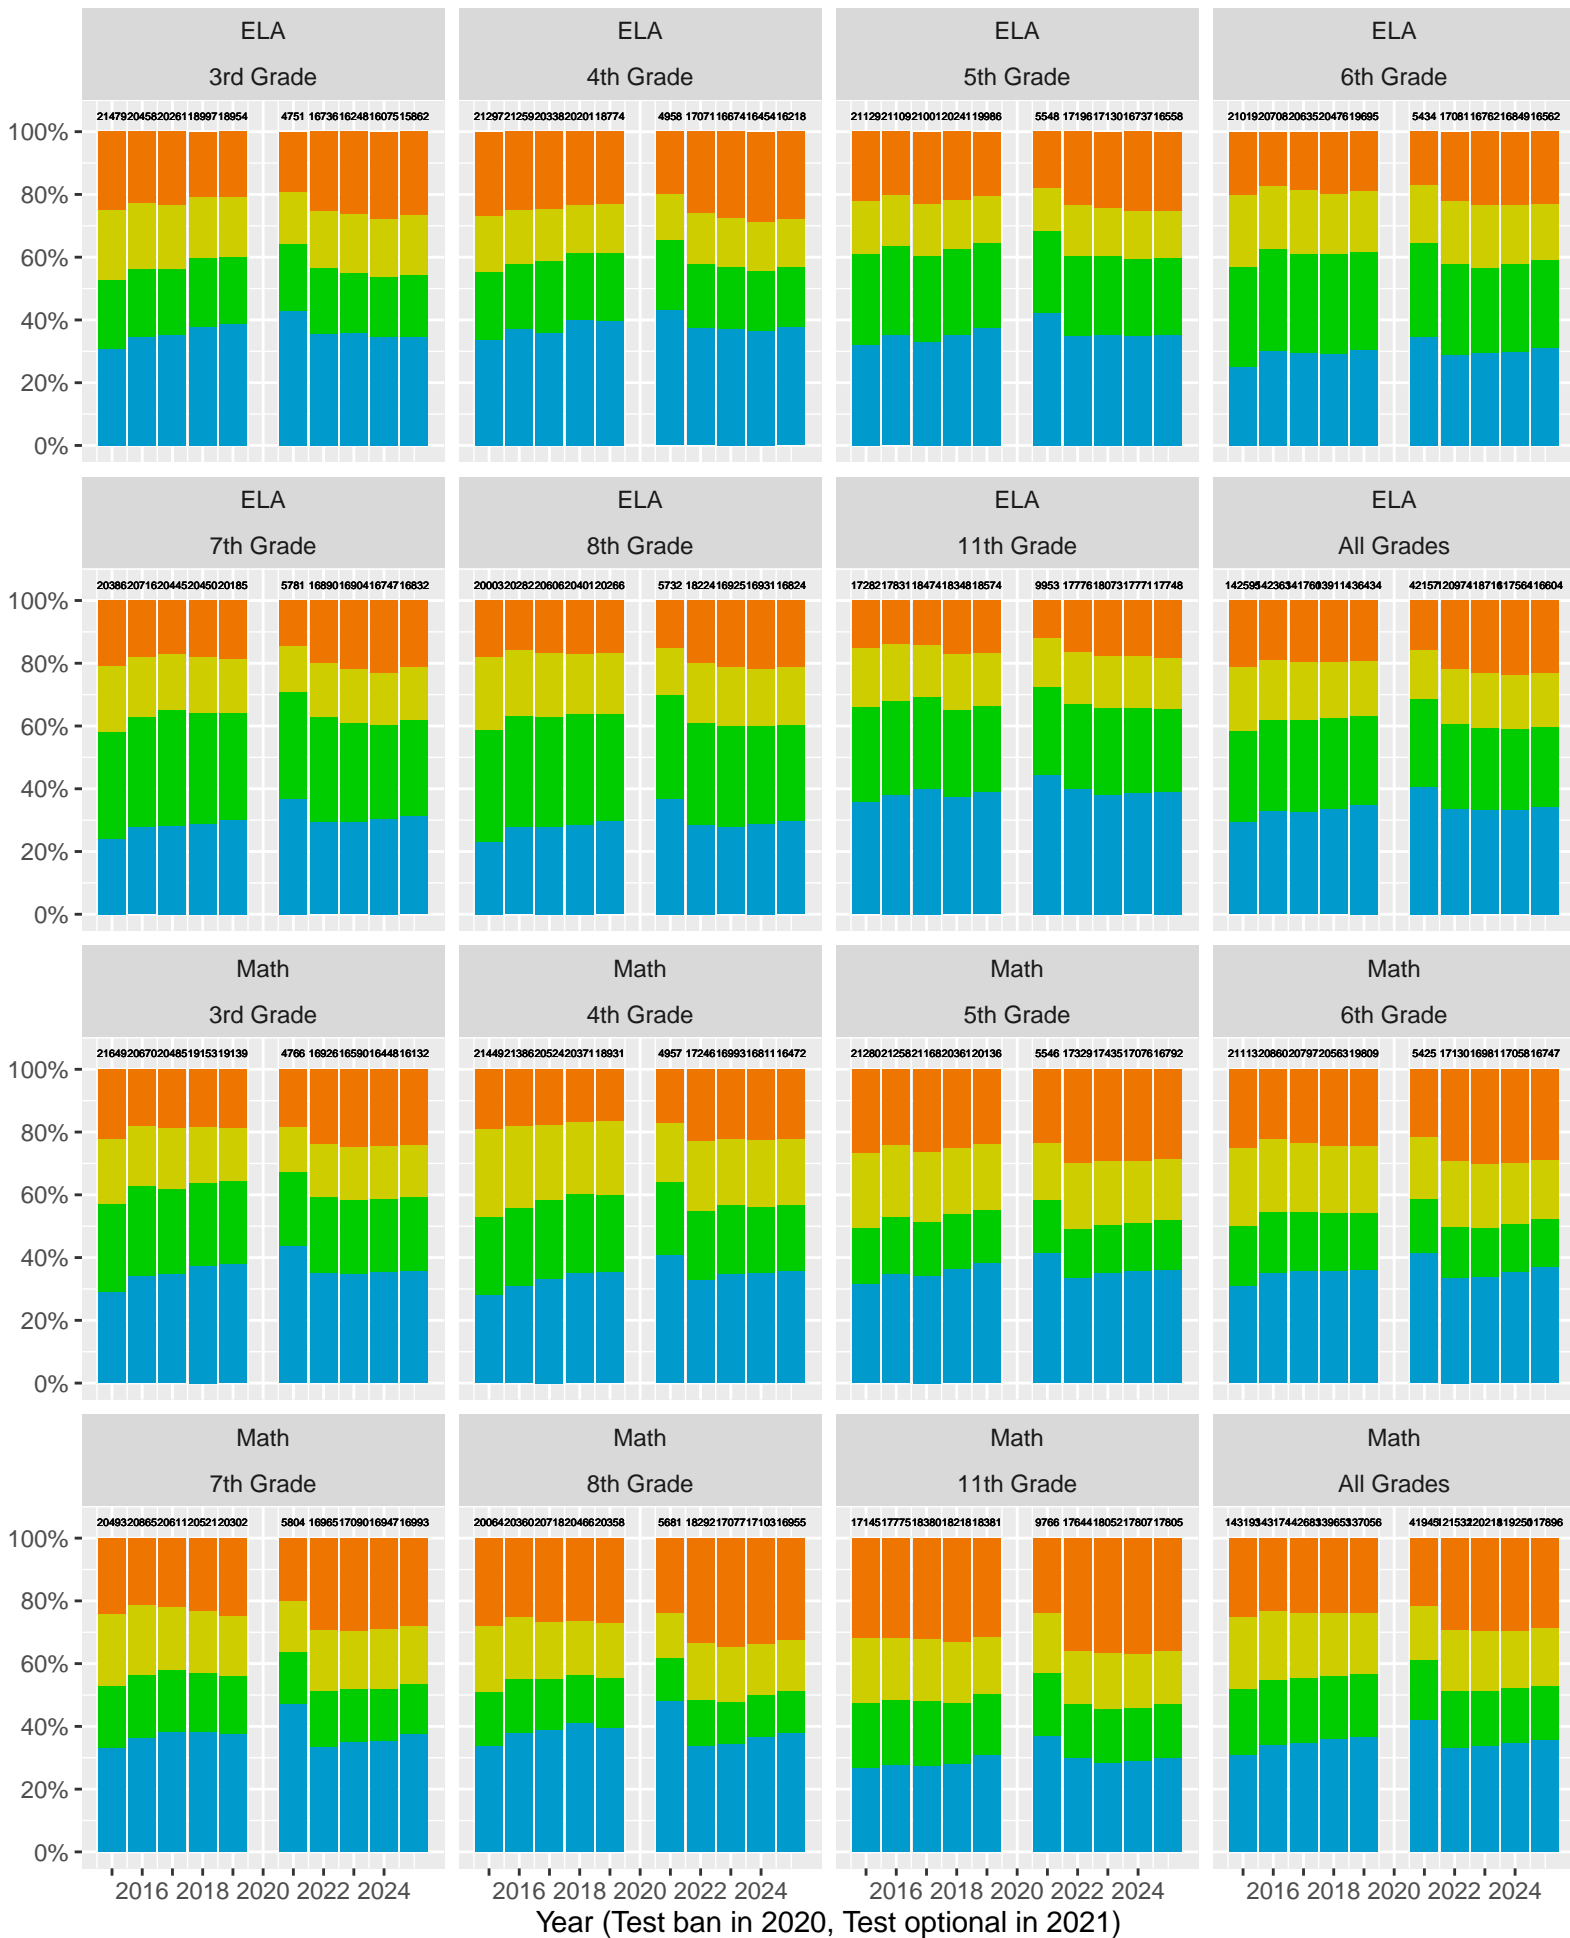

2015–25 CAASPP Trends for the Santa Clara County

Feb 2026
Piedmont, California

TABLE OF CONTENTS

High Level ELA and Math, trending by Year and broken out by Grade.....	p 3
Year over Year (YoY) variation by Grade for Standard Met (and Exceeded).....	p 4
ELA and Math drilldown to Subject Areas 1–4, by Year, by Grade.....	p 5–8
Racial Distribution of Students in 2024.....	p 9
All Grade ELA and Math by Sex, (Non–)White, Race, Disadvantage, Parent Ed	p 10–14
CAST Life Sciences, Physical Science, Earth and Space Science.....	p 15–17
CAST Life Sciences, Earth and Space by Sex.....	p 18
CAST Physical Science by (Non–)White, Parent Education.....	p 19–20

CAASPP Test Performance: Santa Clara County

Key: ■ Standard Exceeded ■ Standard Met ■ Standard Nearly Met ■ Standard Not Met

Grades stacked (trends, variance, outliers)

Santa Clara County (Subject Area 1)

Key: ■ Above Standard ■ Near Standard ■ Below Standard

Santa Clara County (Subject Area 2)

Key: ■ Above Standard ■ Near Standard ■ Below Standard

Santa Clara County (Subject Area 3)

Key: ■ Above Standard ■ Near Standard ■ Below Standard

Santa Clara County by Non-White + White

Key: ■ Standard Exceeded ■ Standard Met ■ Standard Nearly Met ■ Standard Not Met

CAASPP Test Performance: Santa Clara County by Race

Key: Standard Exceeded Standard Met Standard Nearly Met Standard Not Met