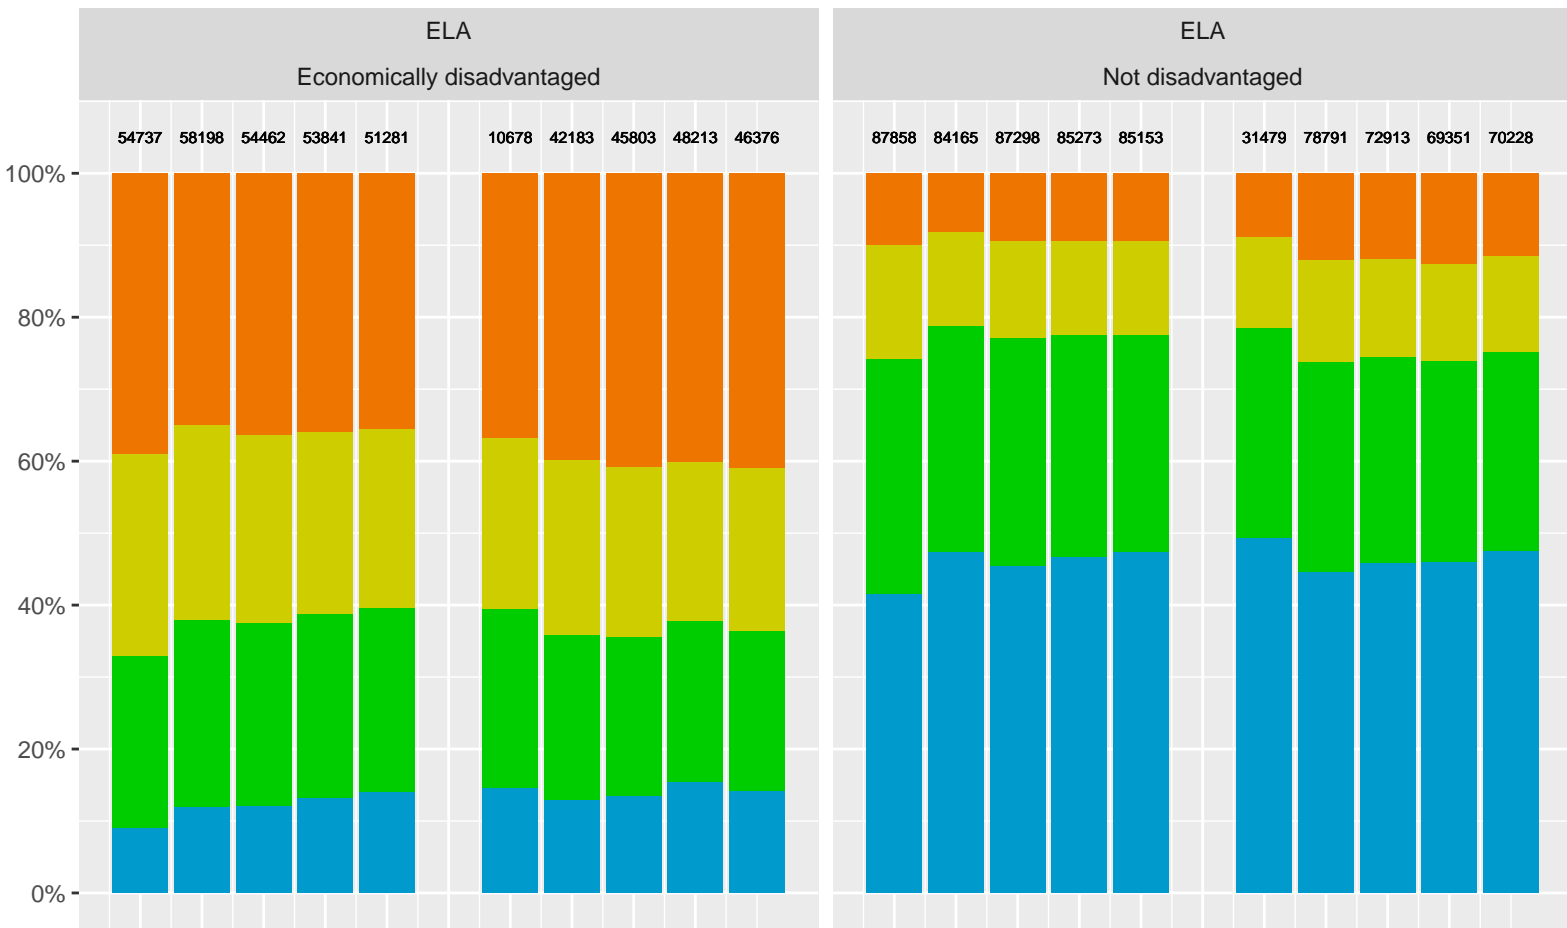

Santa Clara County by Non-White + White

Key: ■ Standard Exceeded ■ Standard Met ■ Standard Nearly Met ■ Standard Not Met

CAASPP Test Performance: Santa Clara County by Race

Key: Standard Exceeded Standard Met Standard Nearly Met Standard Not Met

Santa Clara County by Economic Disadvantage

Key: ■ Standard Exceeded ■ Standard Met ■ Standard Nearly Met ■ Standard Not Met

Santa Clara County (2024) by Parent's Education Level

Key: ■ Standard Exceeded ■ Standard Met ■ Standard Nearly Met ■ Standard Not Met