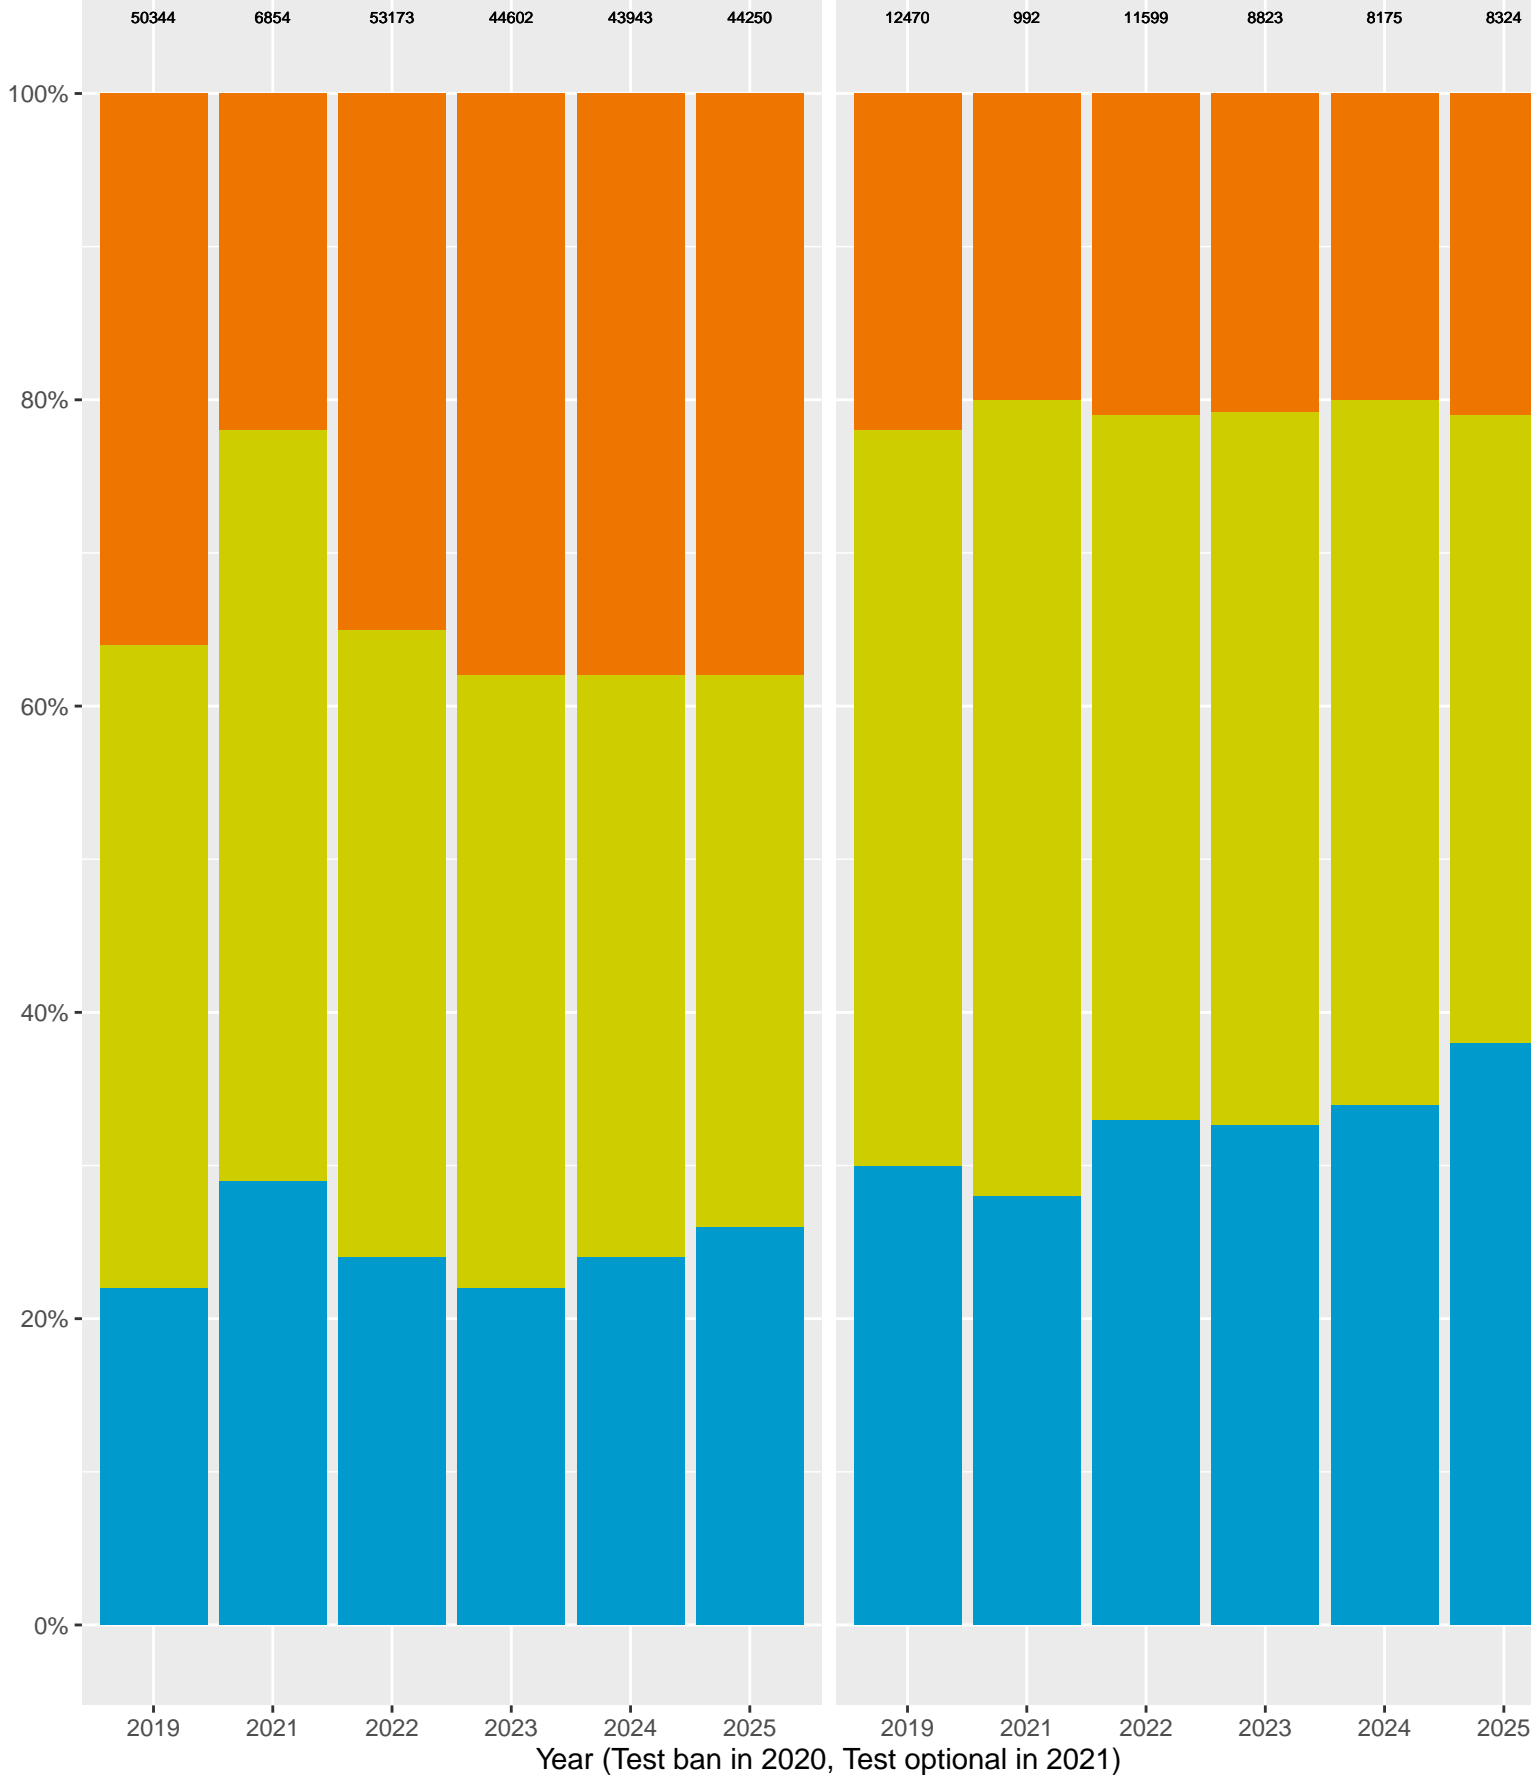

CA Science Test (CAST): Santa Clara County (Earth and Space Sciences)

Key: ■ Above Standard ■ Near Standard ■ Below Standard

CA Science Test (CAST): Santa Clara County (Sex)

CA Science Test (CAST): Santa Clara County (Sex)

CA Science Test (CAST): Santa Clara County by Non-White + White

Physical Sciences

Non-White

Physical Sciences

White

Key: ■ Above Standard ■ Near Standard ■ Below Standard

Santa Clara County CAST (2024) by Parent's Education Level