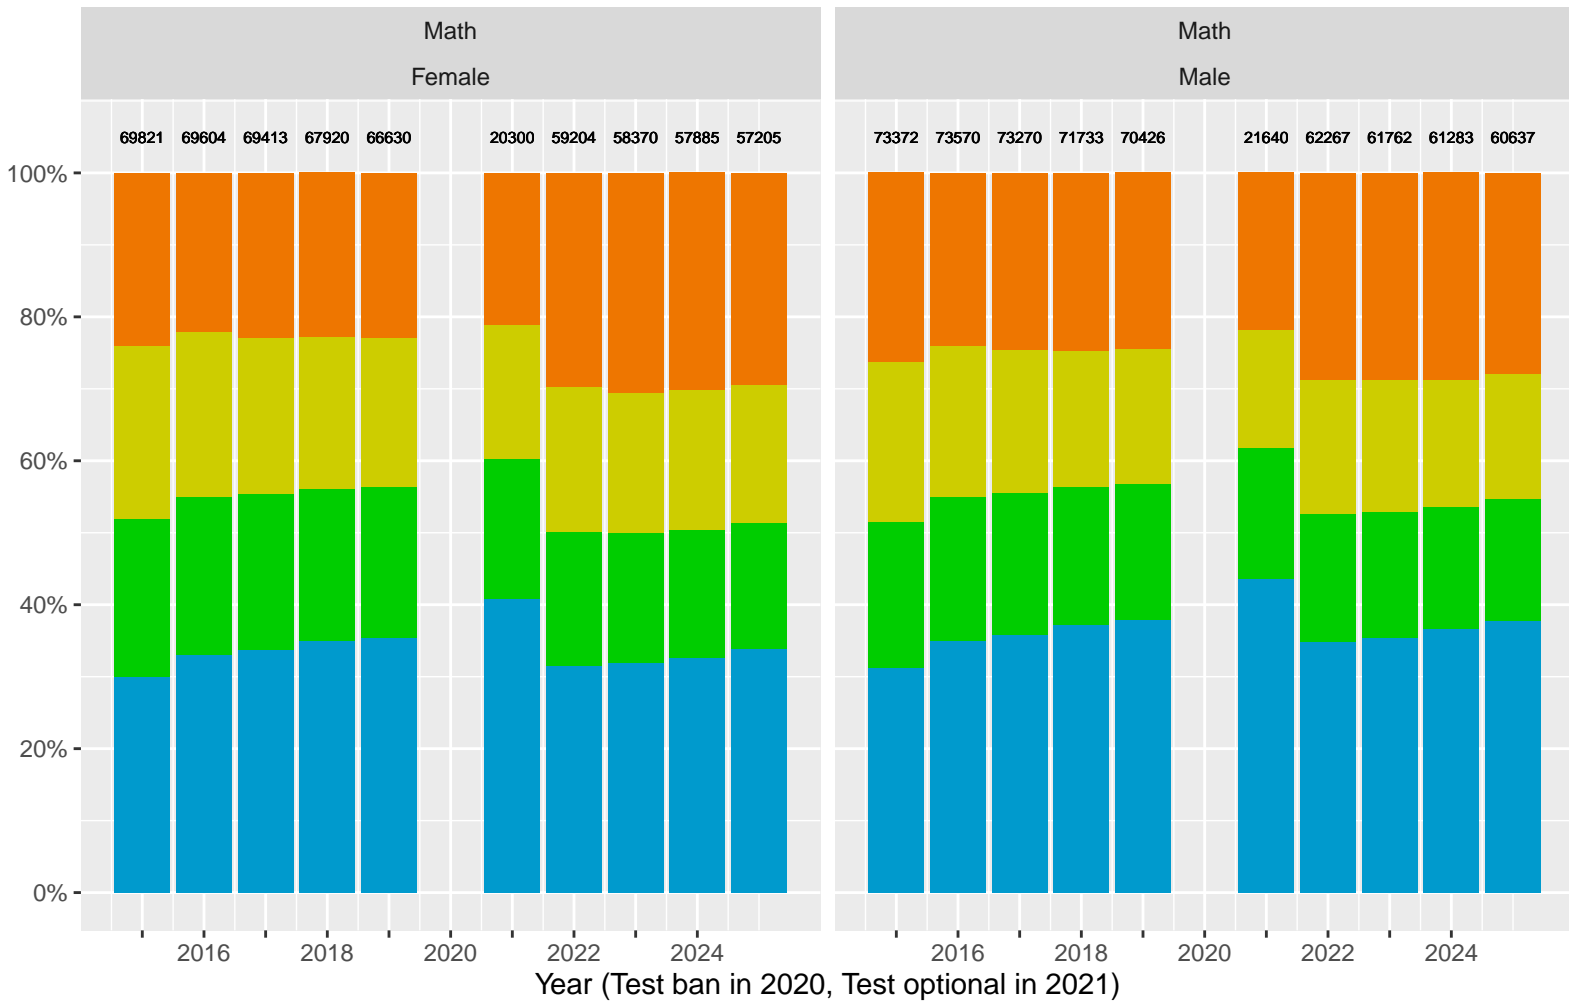

Santa Clara County (Subject Area 4)

Key: ■ Above Standard ■ Near Standard ■ Below Standard

Racial distribution of Santa Clara County students tested in 2024

Santa Clara County by Sex

Key: ■ Standard Exceeded ■ Standard Met ■ Standard Nearly Met ■ Standard Not Met