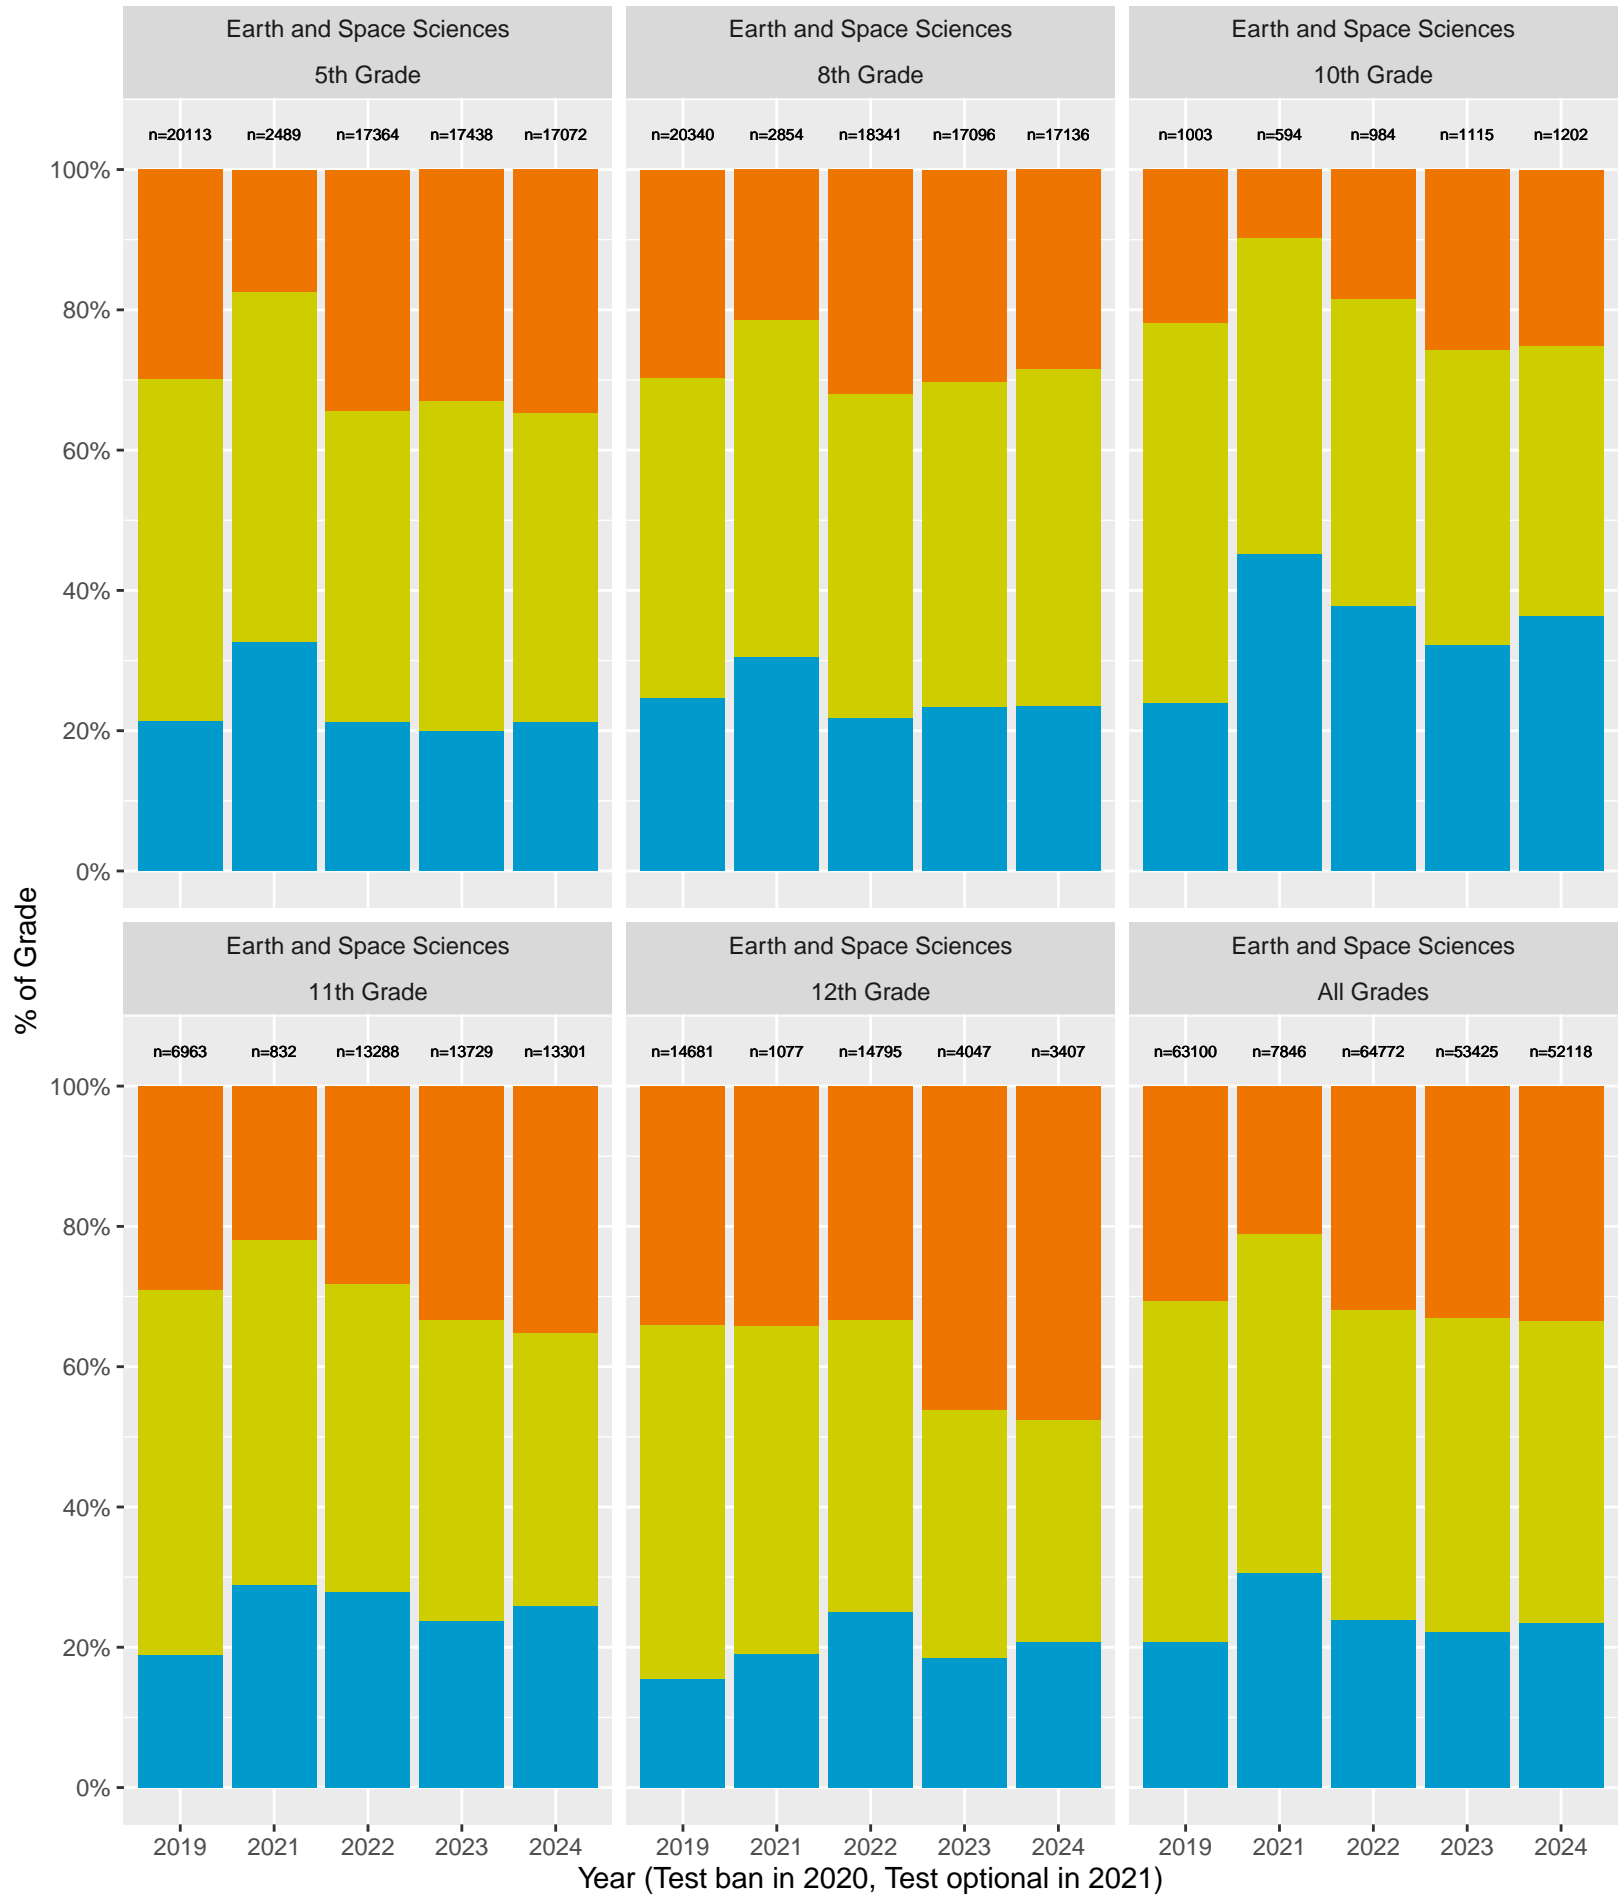

CA Science Test (CAST): Santa Clara County (Life Sciences)

Key: ■ Above Standard ■ Near Standard ■ Below Standard

CA Science Test (CAST): Santa Clara County (Physical Sciences)

Key: ■ Above Standard ■ Near Standard ■ Below Standard

CA Science Test (CAST): Santa Clara County (Earth and Space Sciences)

Key: ■ Above Standard ■ Near Standard ■ Below Standard

CA Science Test (CAST): Santa Clara County (Sex)

Key: Above Standard Near Standard Below Standard