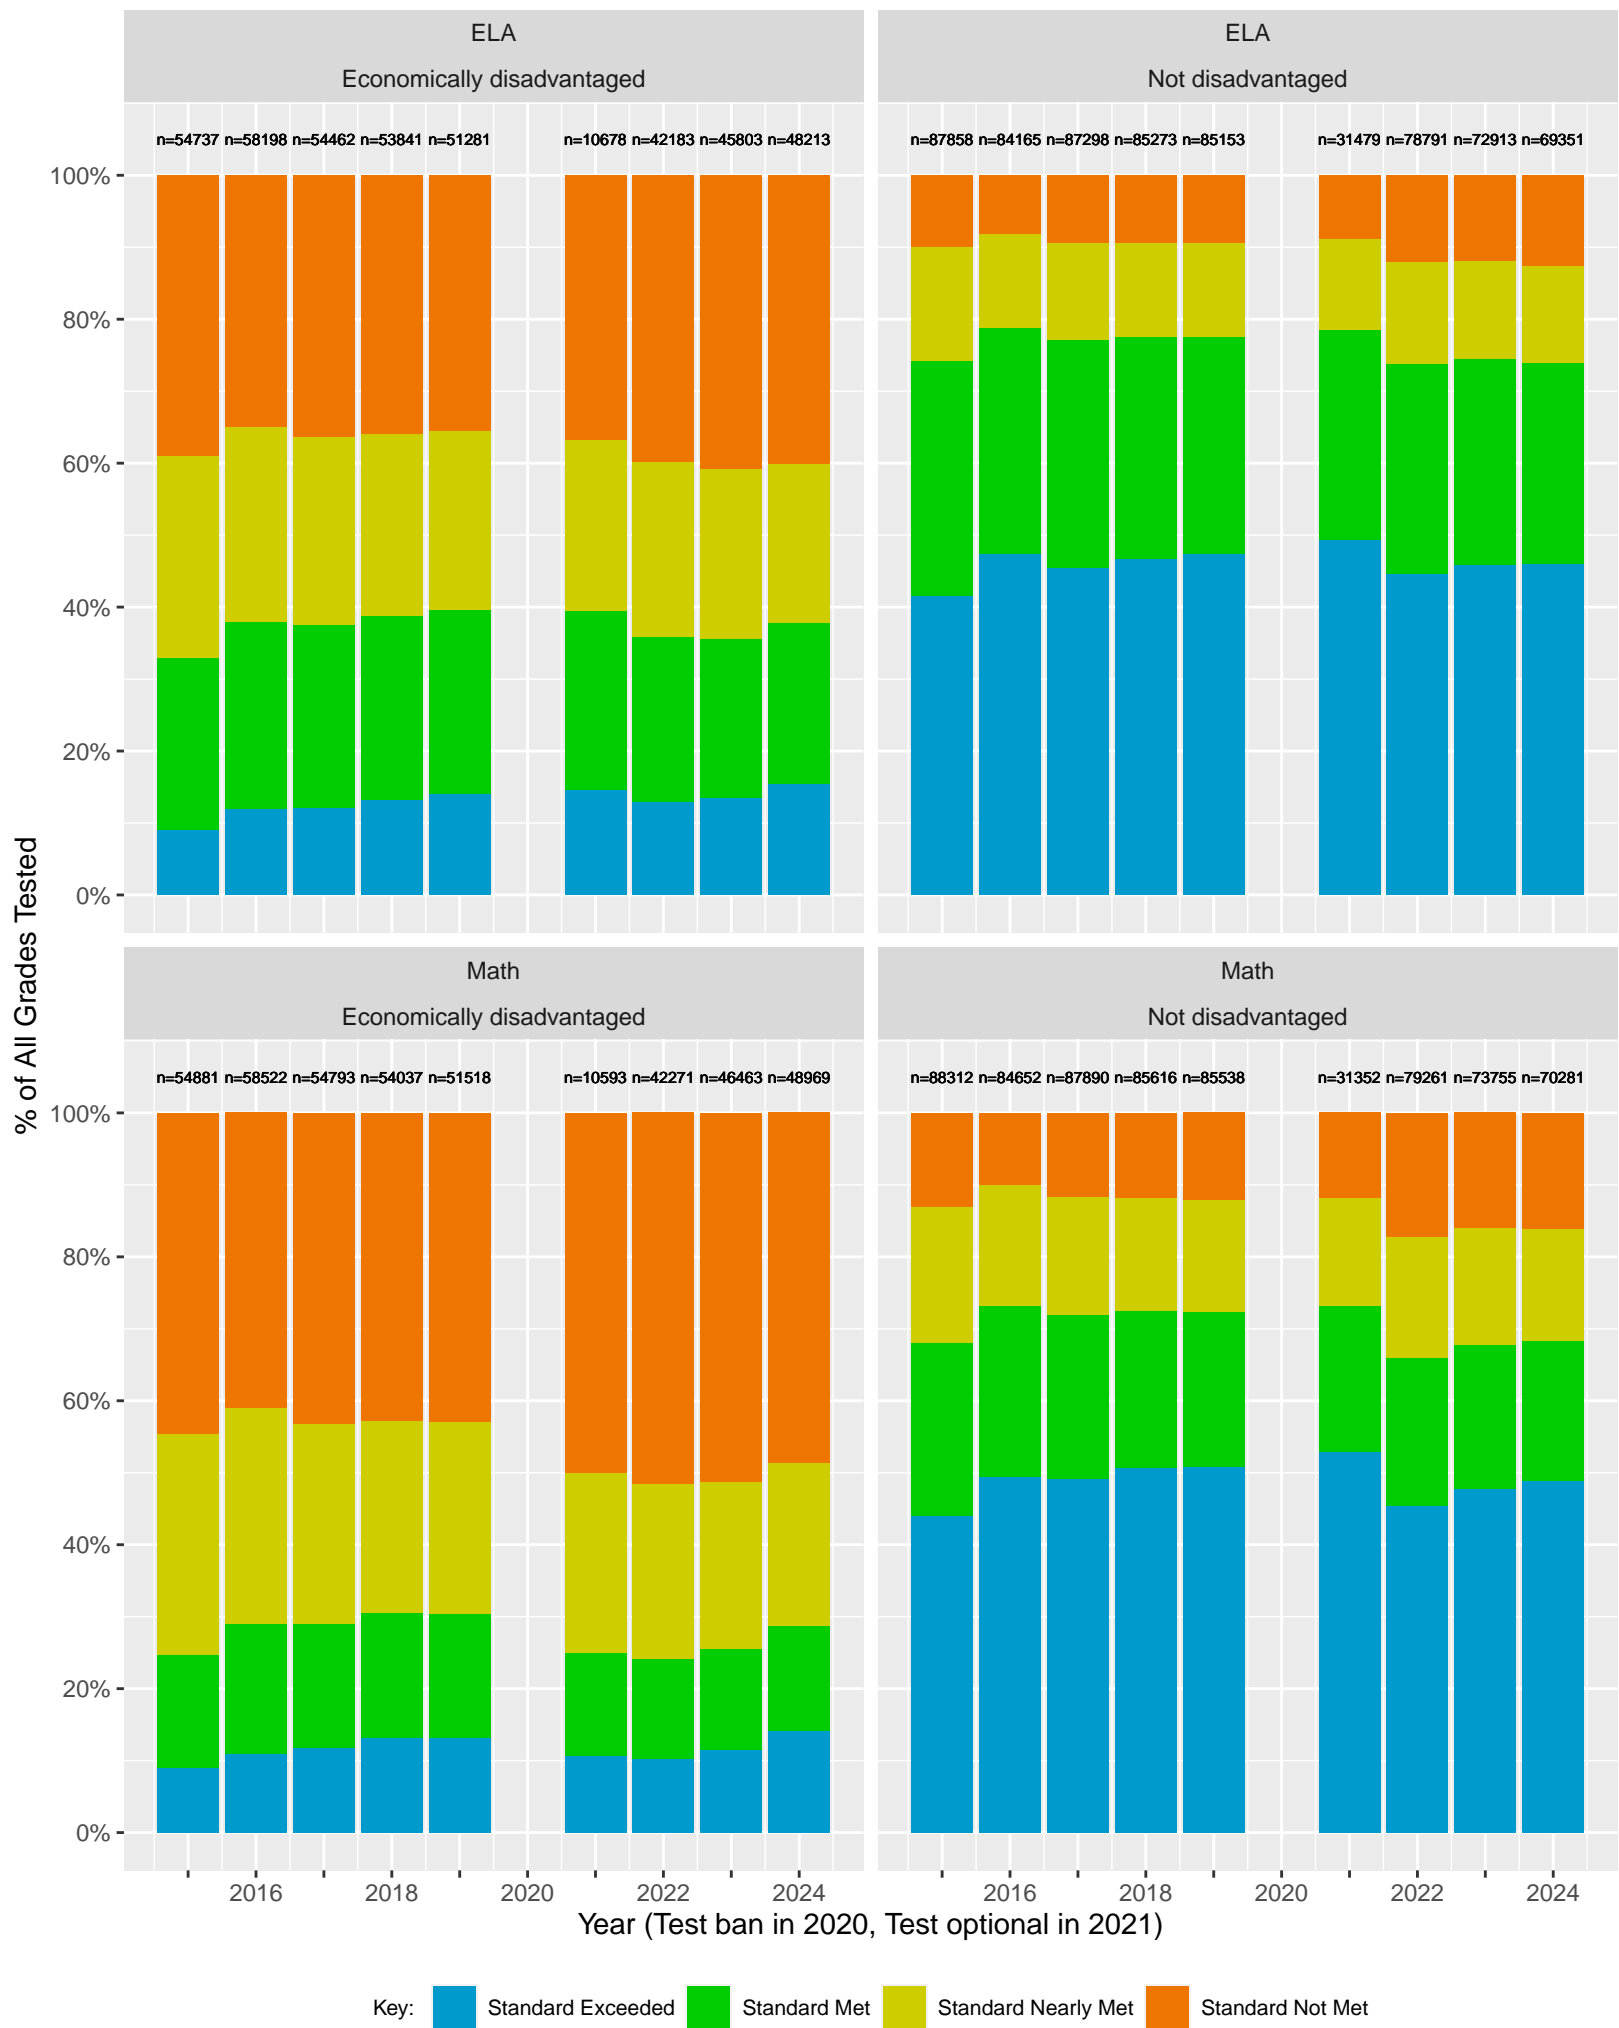

Santa Clara County by Non-White + White

Key: ■ Standard Exceeded ■ Standard Met ■ Standard Nearly Met ■ Standard Not Met

CAASPP Test Performance: Santa Clara County by Race

Key: ■ Standard Exceeded ■ Standard Met ■ Standard Nearly Met ■ Standard Not Met

Santa Clara County by Economic Disadvantage

Key: Standard Exceeded Standard Met Standard Nearly Met Standard Not Met

Santa Clara County (2024) by Parent's Education Level

Key: ■ Standard Exceeded ■ Standard Met ■ Standard Nearly Met ■ Standard Not Met