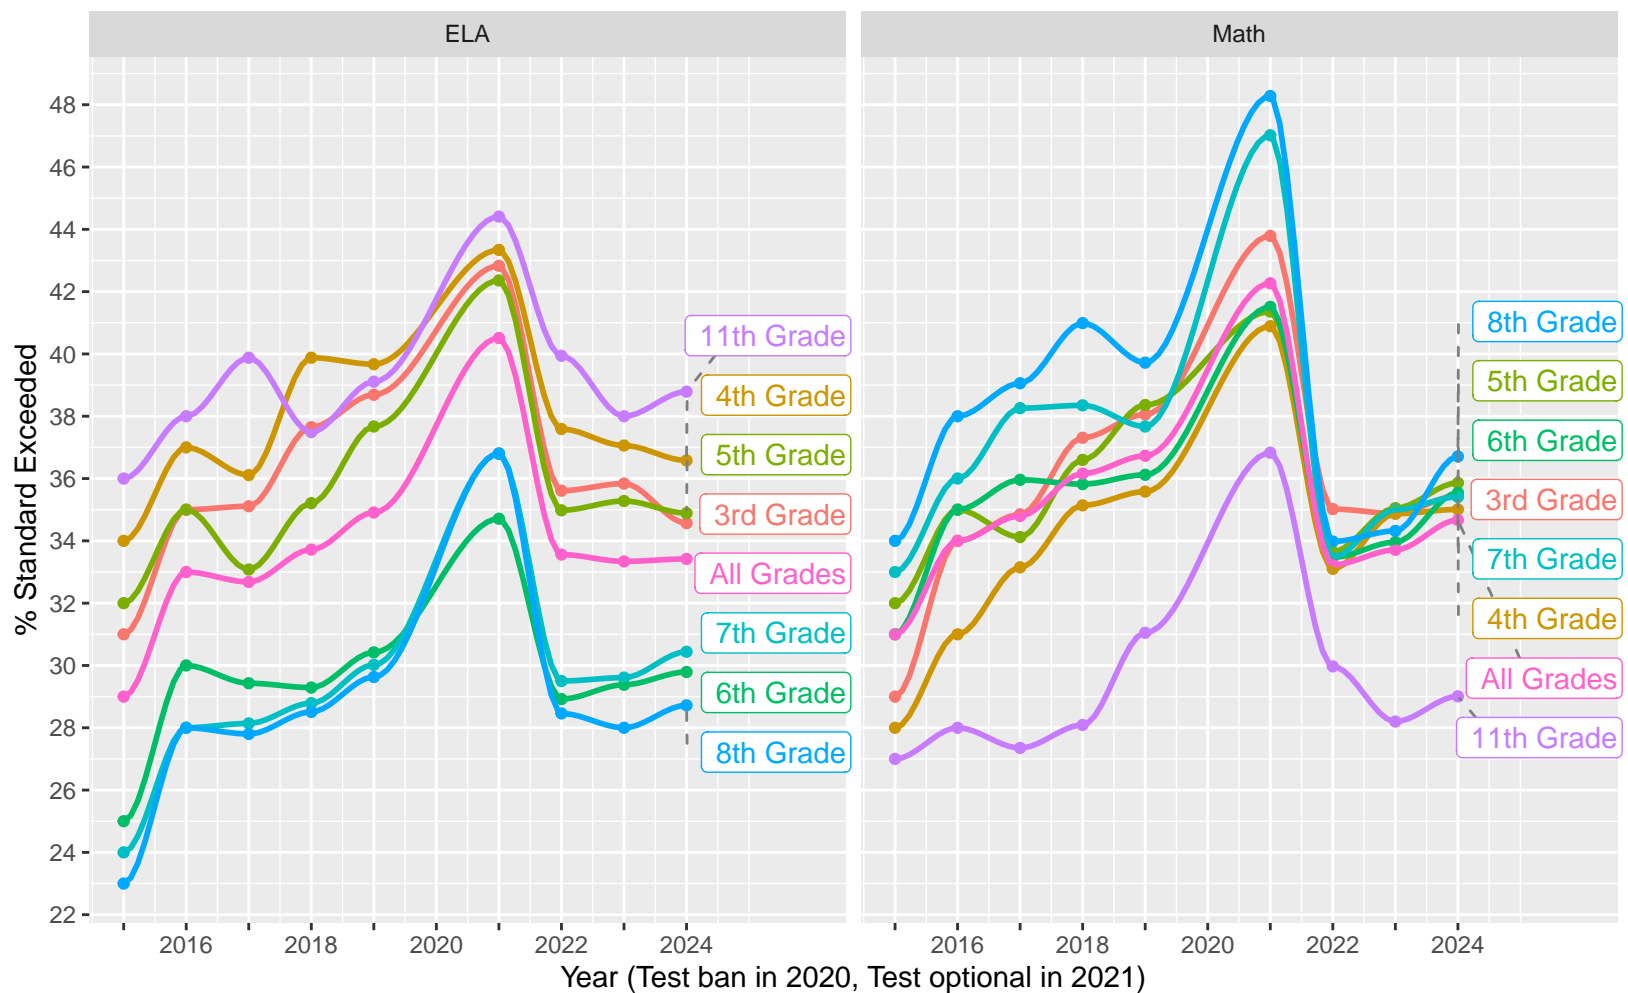

Grades stacked (trends, variance, outliers)