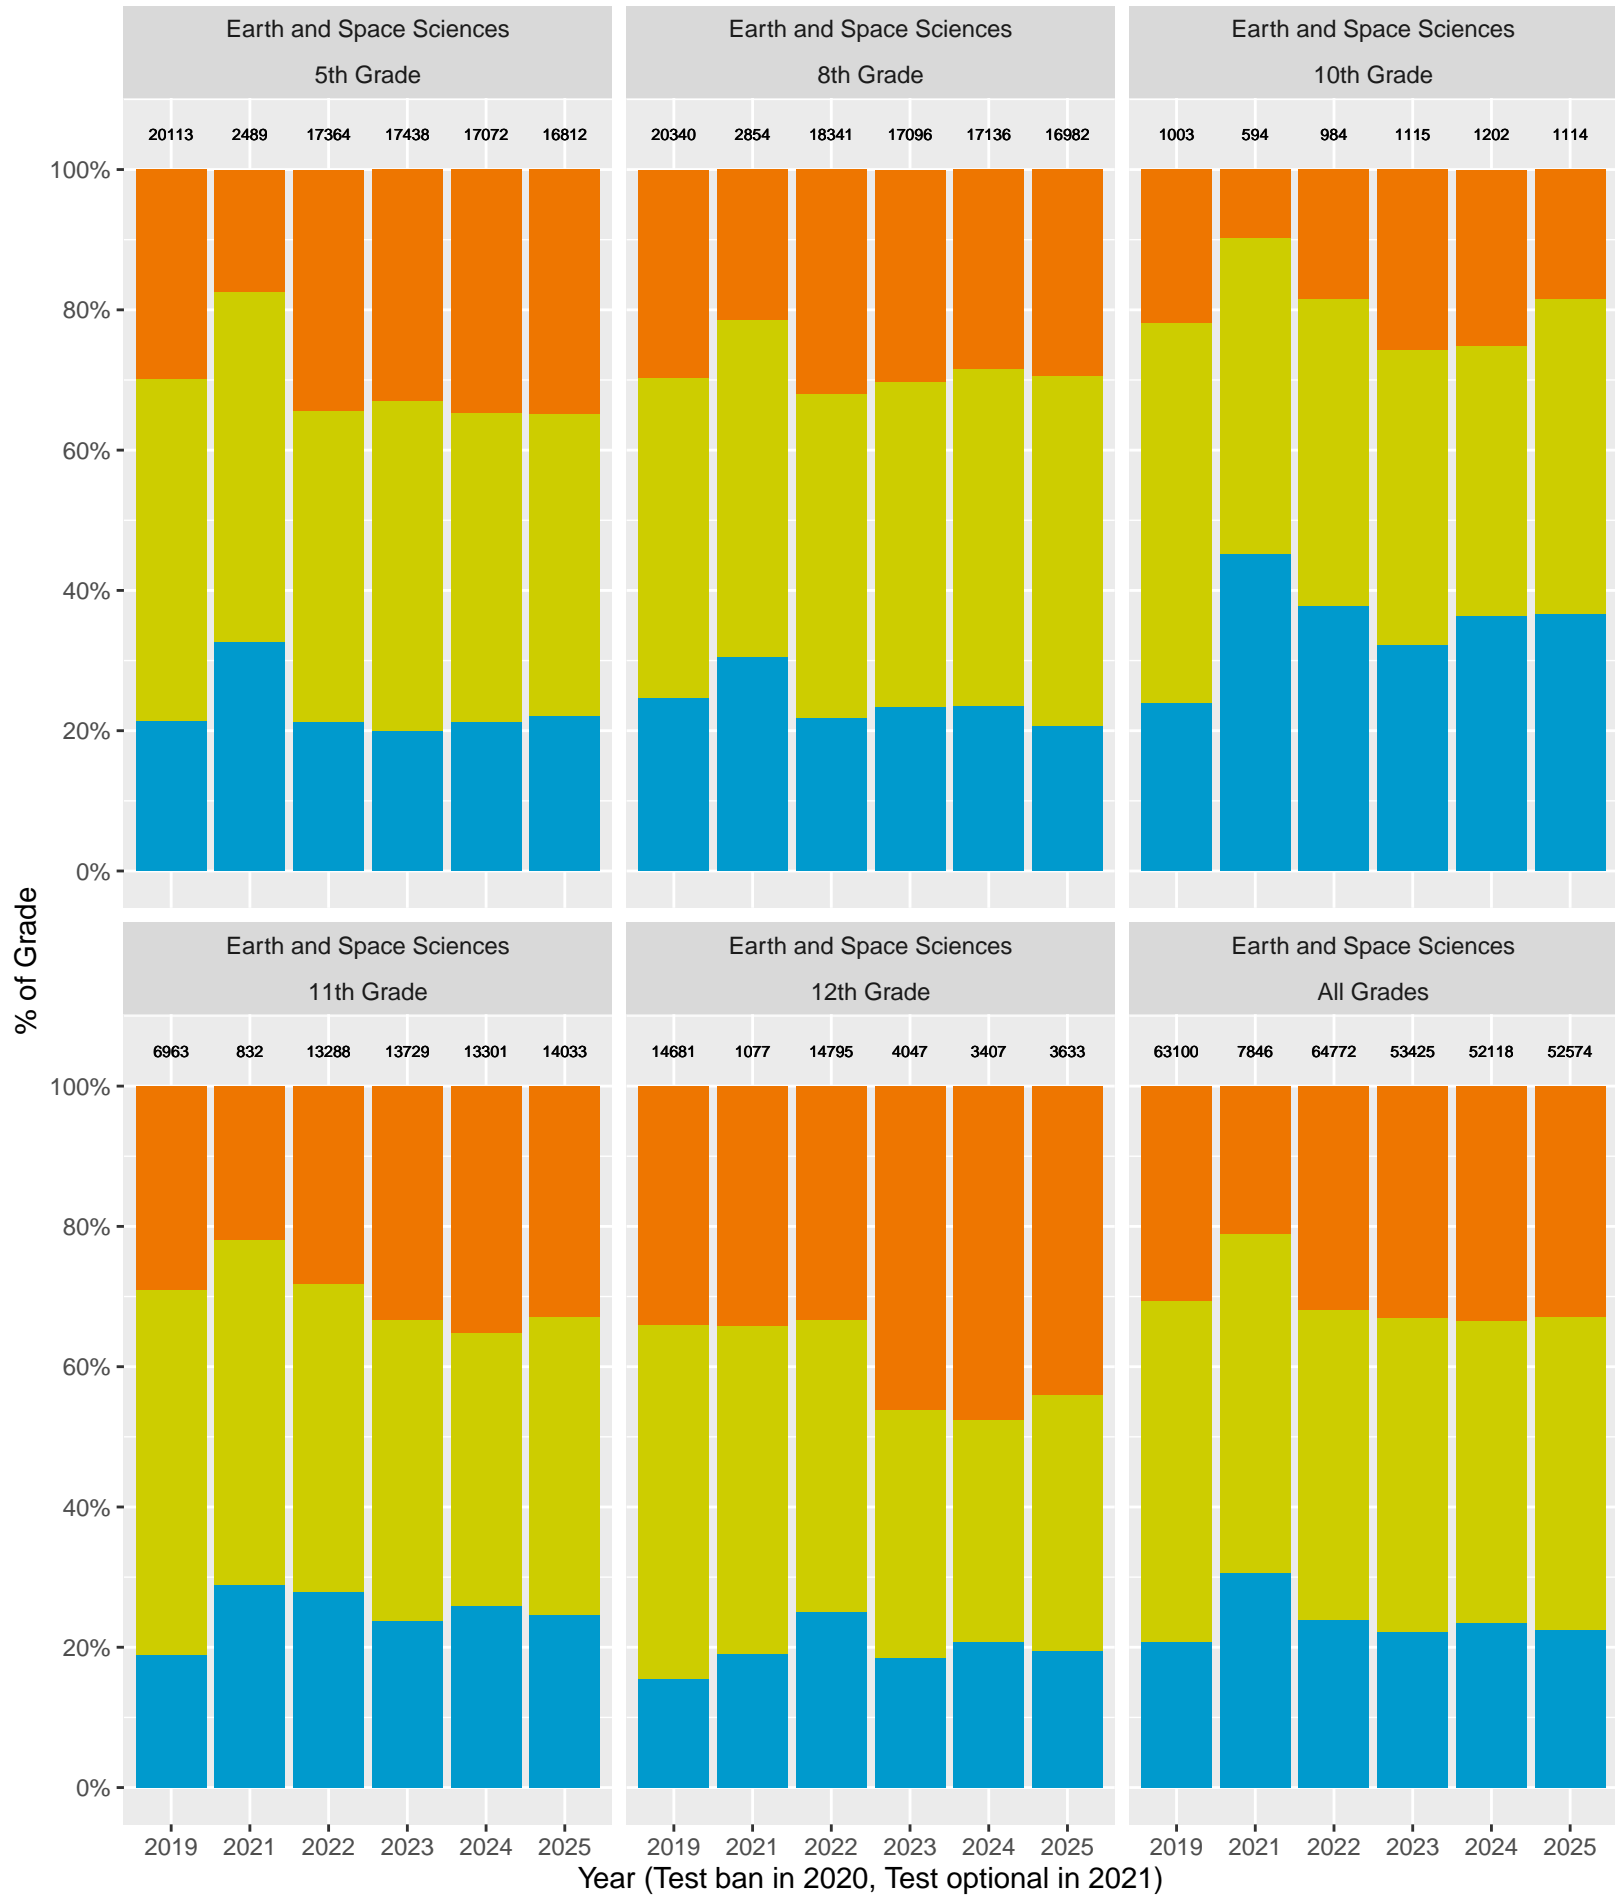

Santa Clara County by Non-White + White

Key: ■ Standard Exceeded ■ Standard Met ■ Standard Nearly Met ■ Standard Not Met

CAASPP Test Performance: Santa Clara County by Race

Key: Standard Exceeded Standard Met Standard Nearly Met Standard Not Met

CA Science Test (CAST): Santa Clara County (Life Sciences)

Key: ■ Above Standard ■ Near Standard ■ Below Standard

CA Science Test (CAST): Santa Clara County (Physical Sciences)

Key: ■ Above Standard ■ Near Standard ■ Below Standard

CA Science Test (CAST): Santa Clara County (Earth and Space Sciences)

Key: ■ Above Standard ■ Near Standard ■ Below Standard

CA Science Test (CAST): Santa Clara County (Sex)

CA Science Test (CAST): Santa Clara County (Sex)