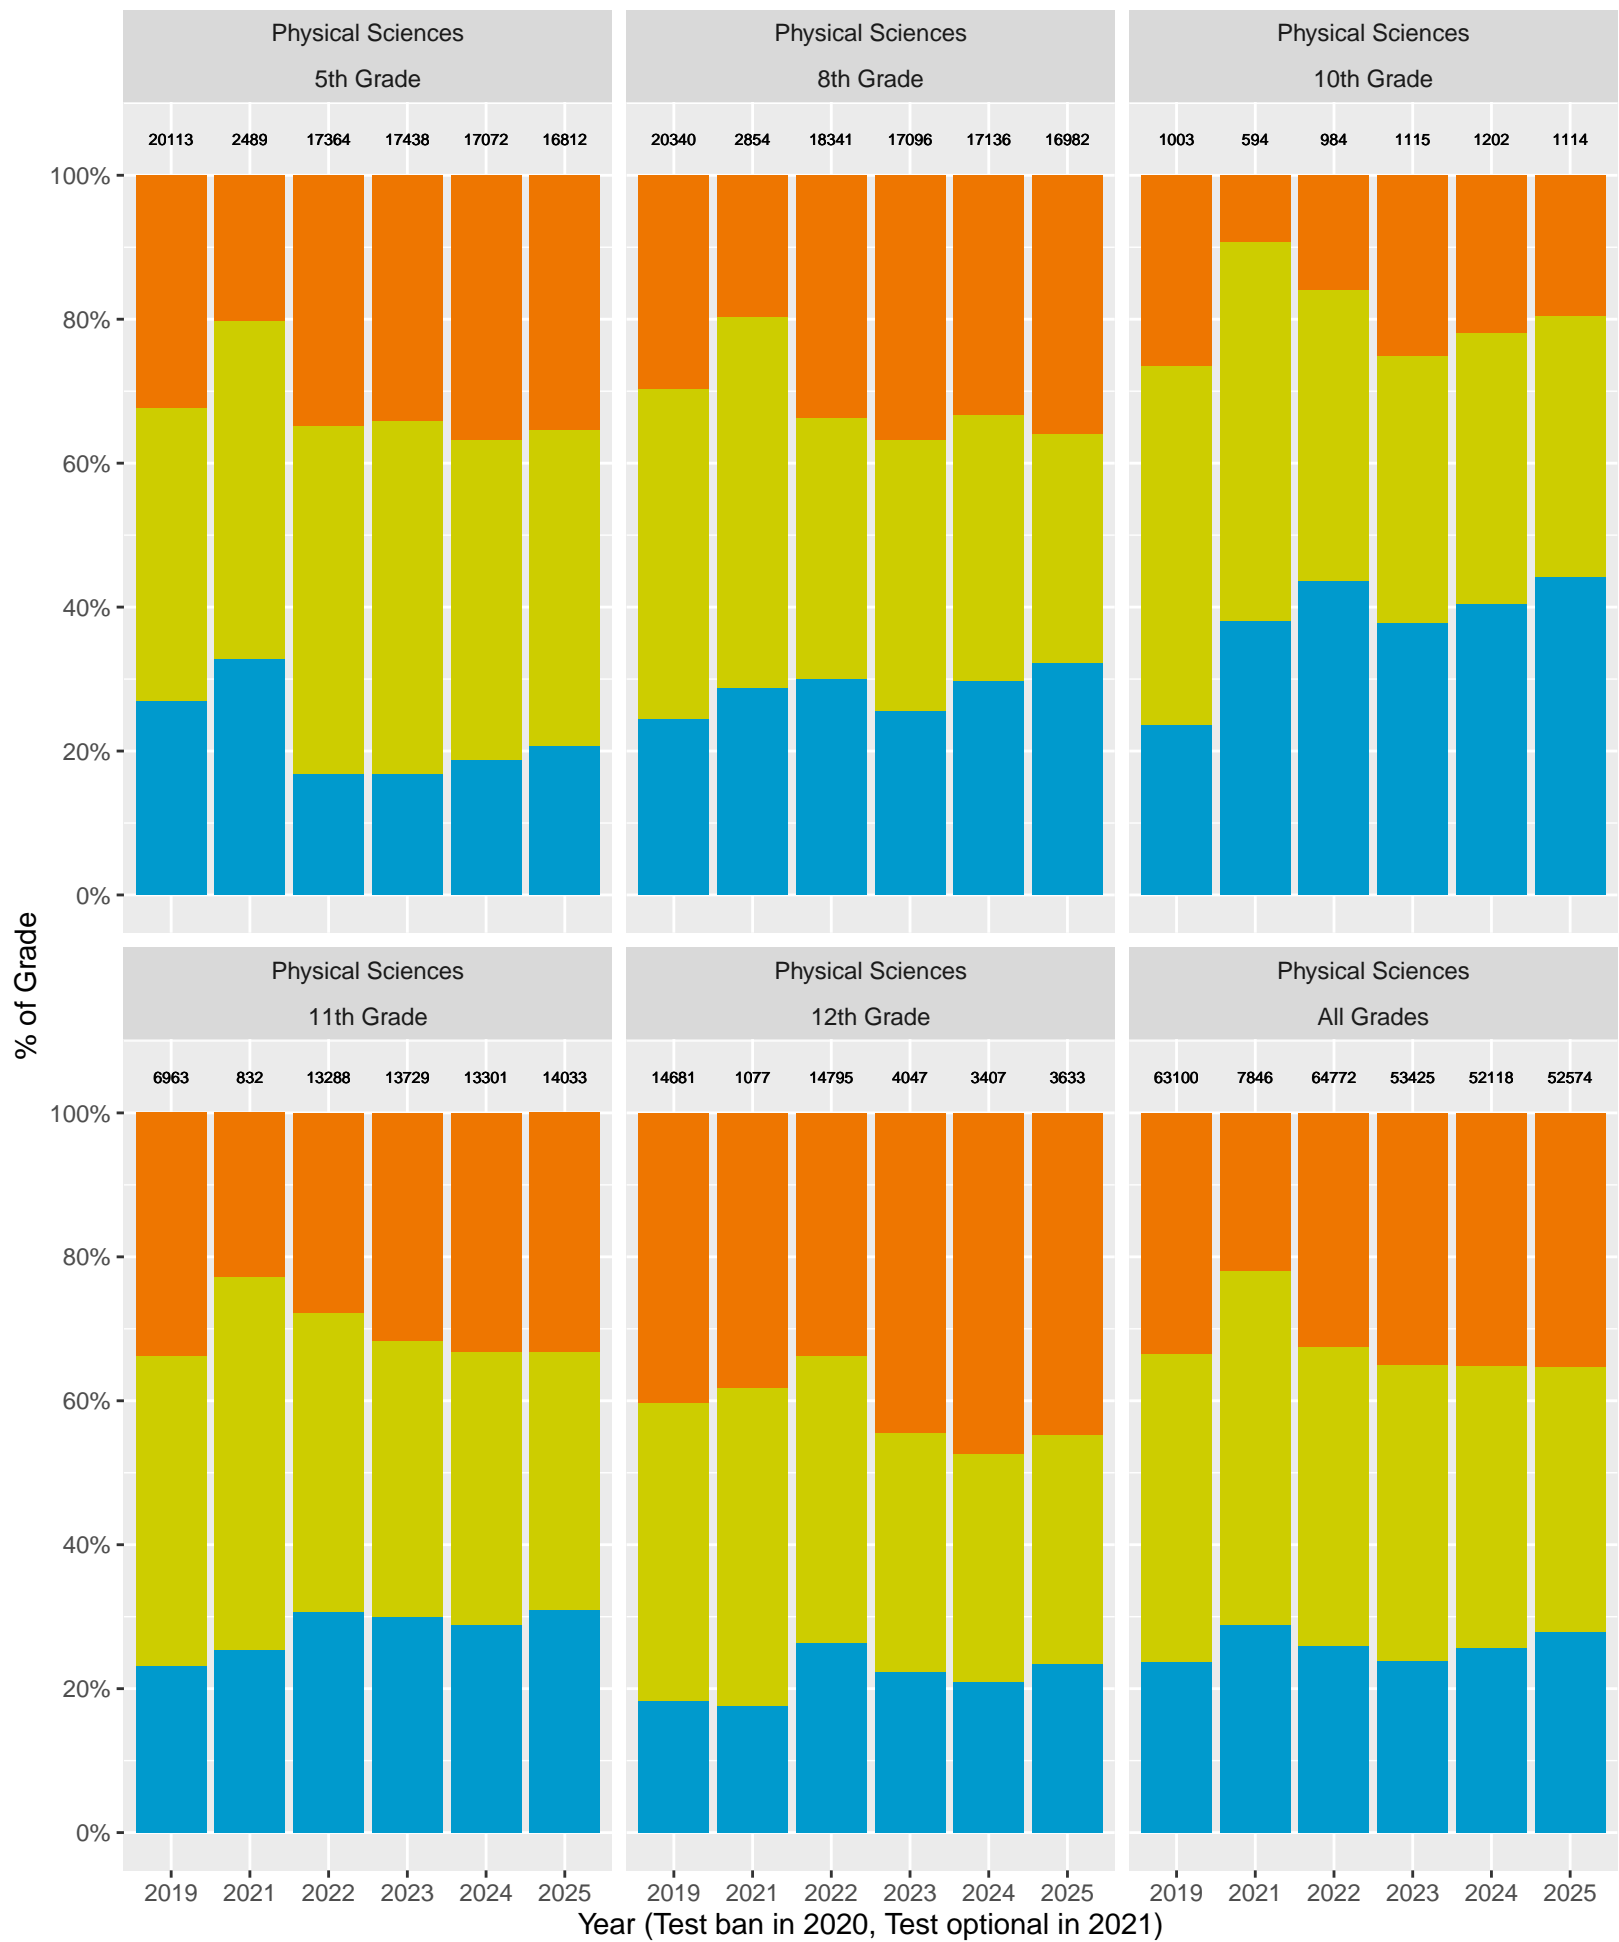

CA Science Test (CAST): Santa Clara County (Physical Sciences)

Key: ■ Above Standard ■ Near Standard ■ Below Standard