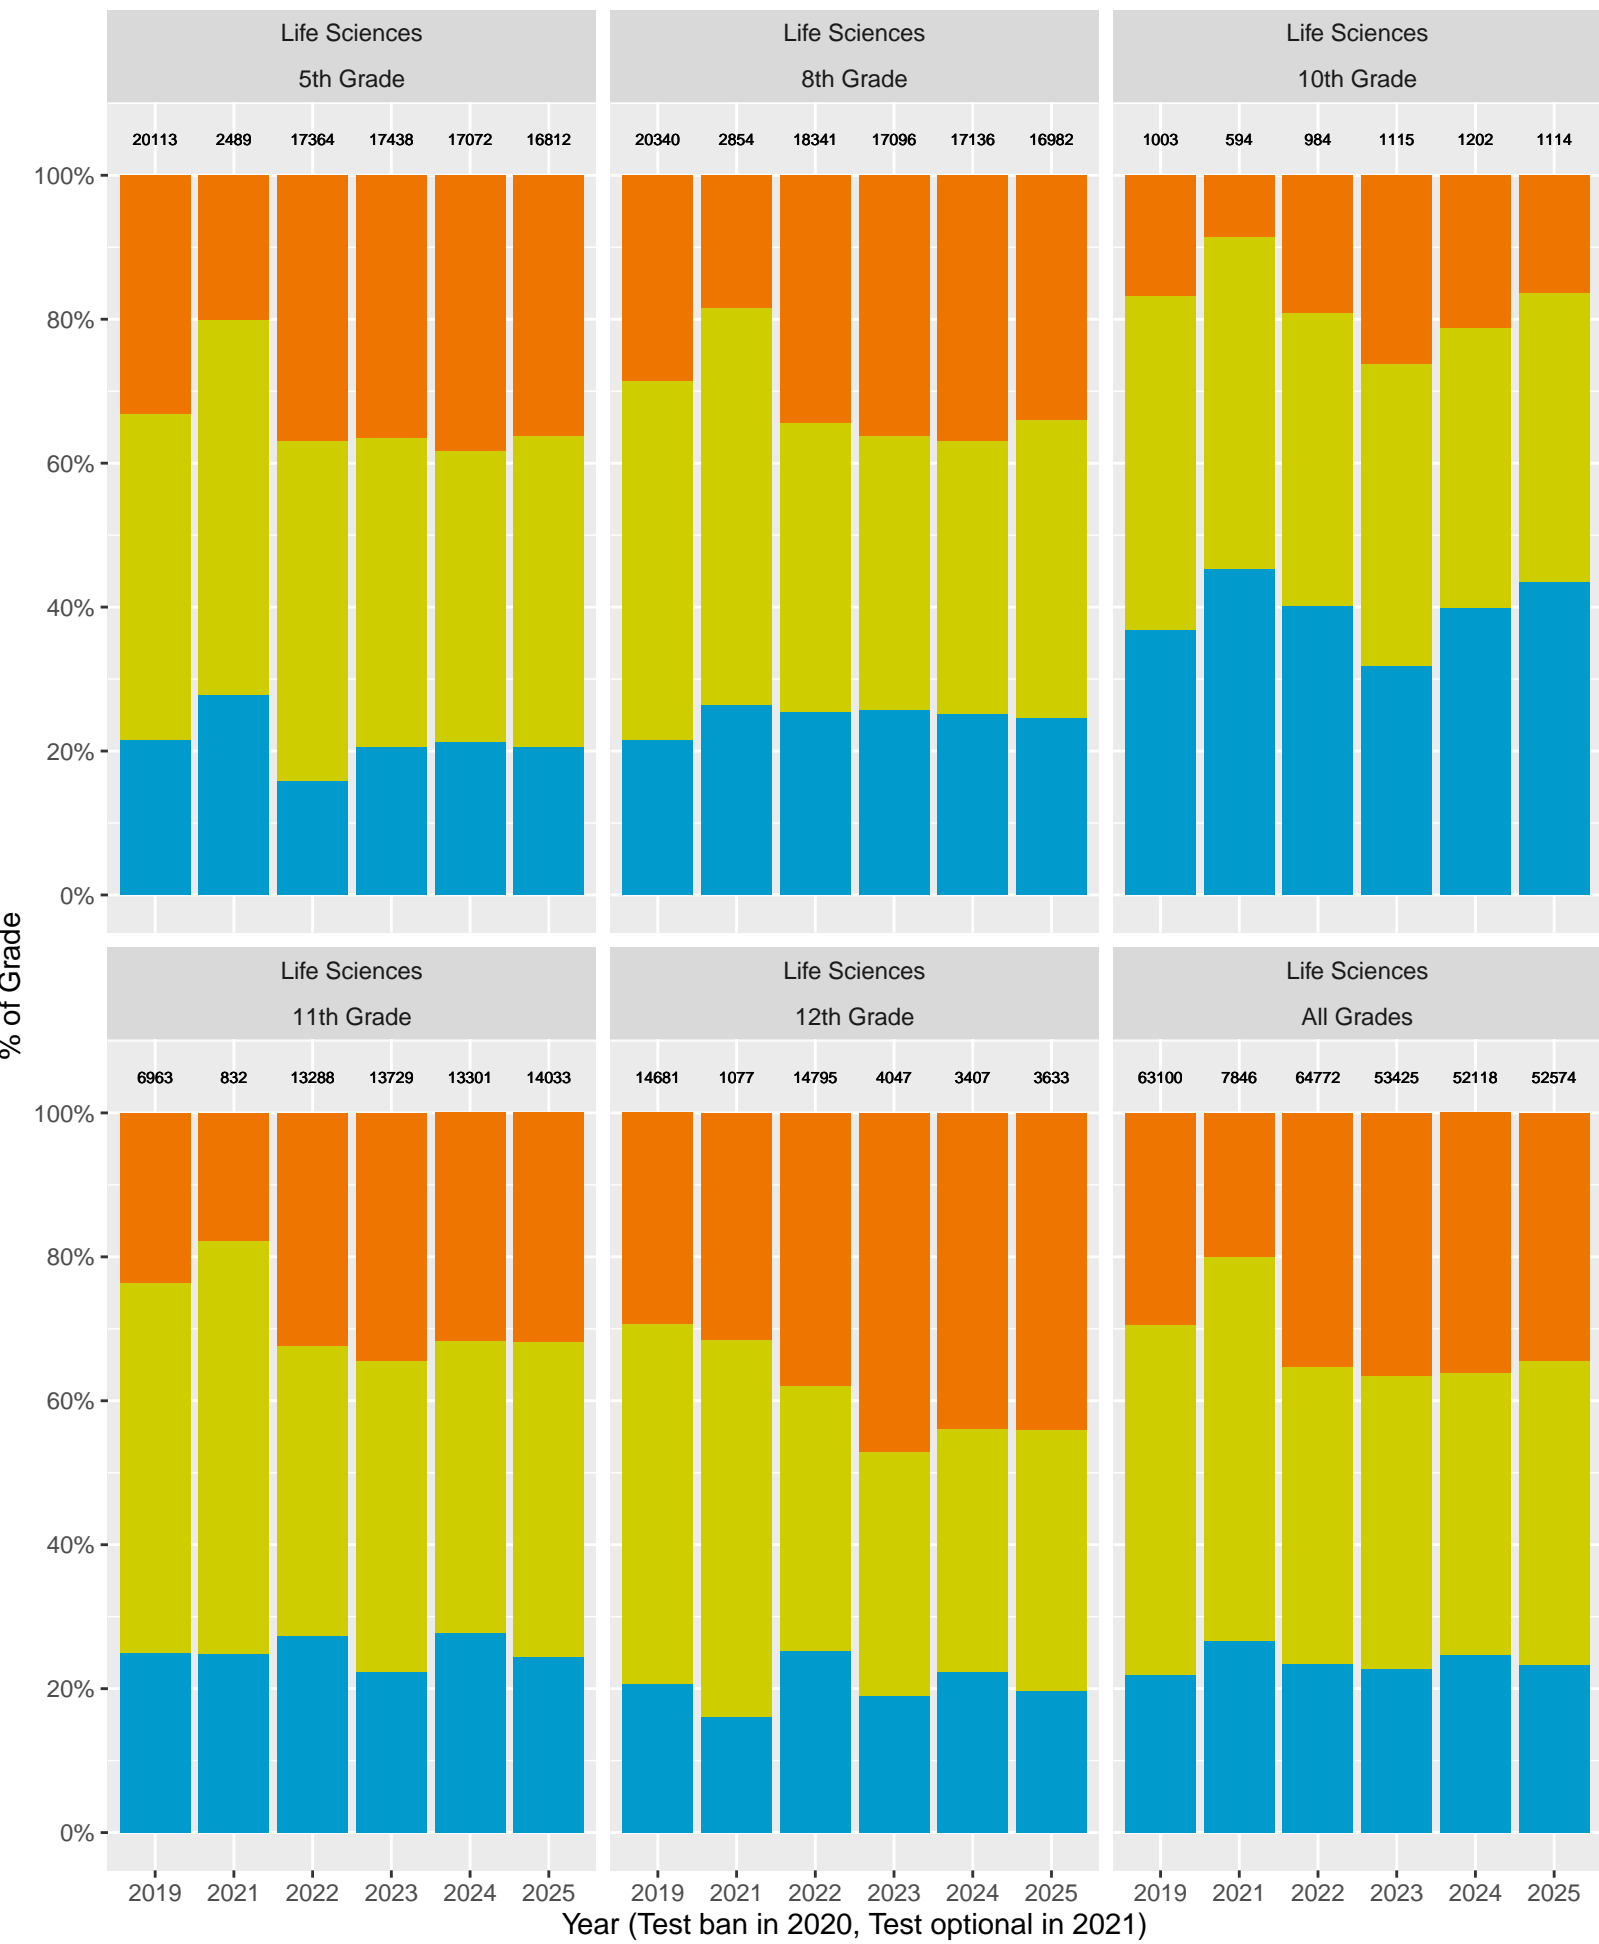

CA Science Test (CAST): Santa Clara County (Life Sciences)

Key: ■ Above Standard ■ Near Standard ■ Below Standard