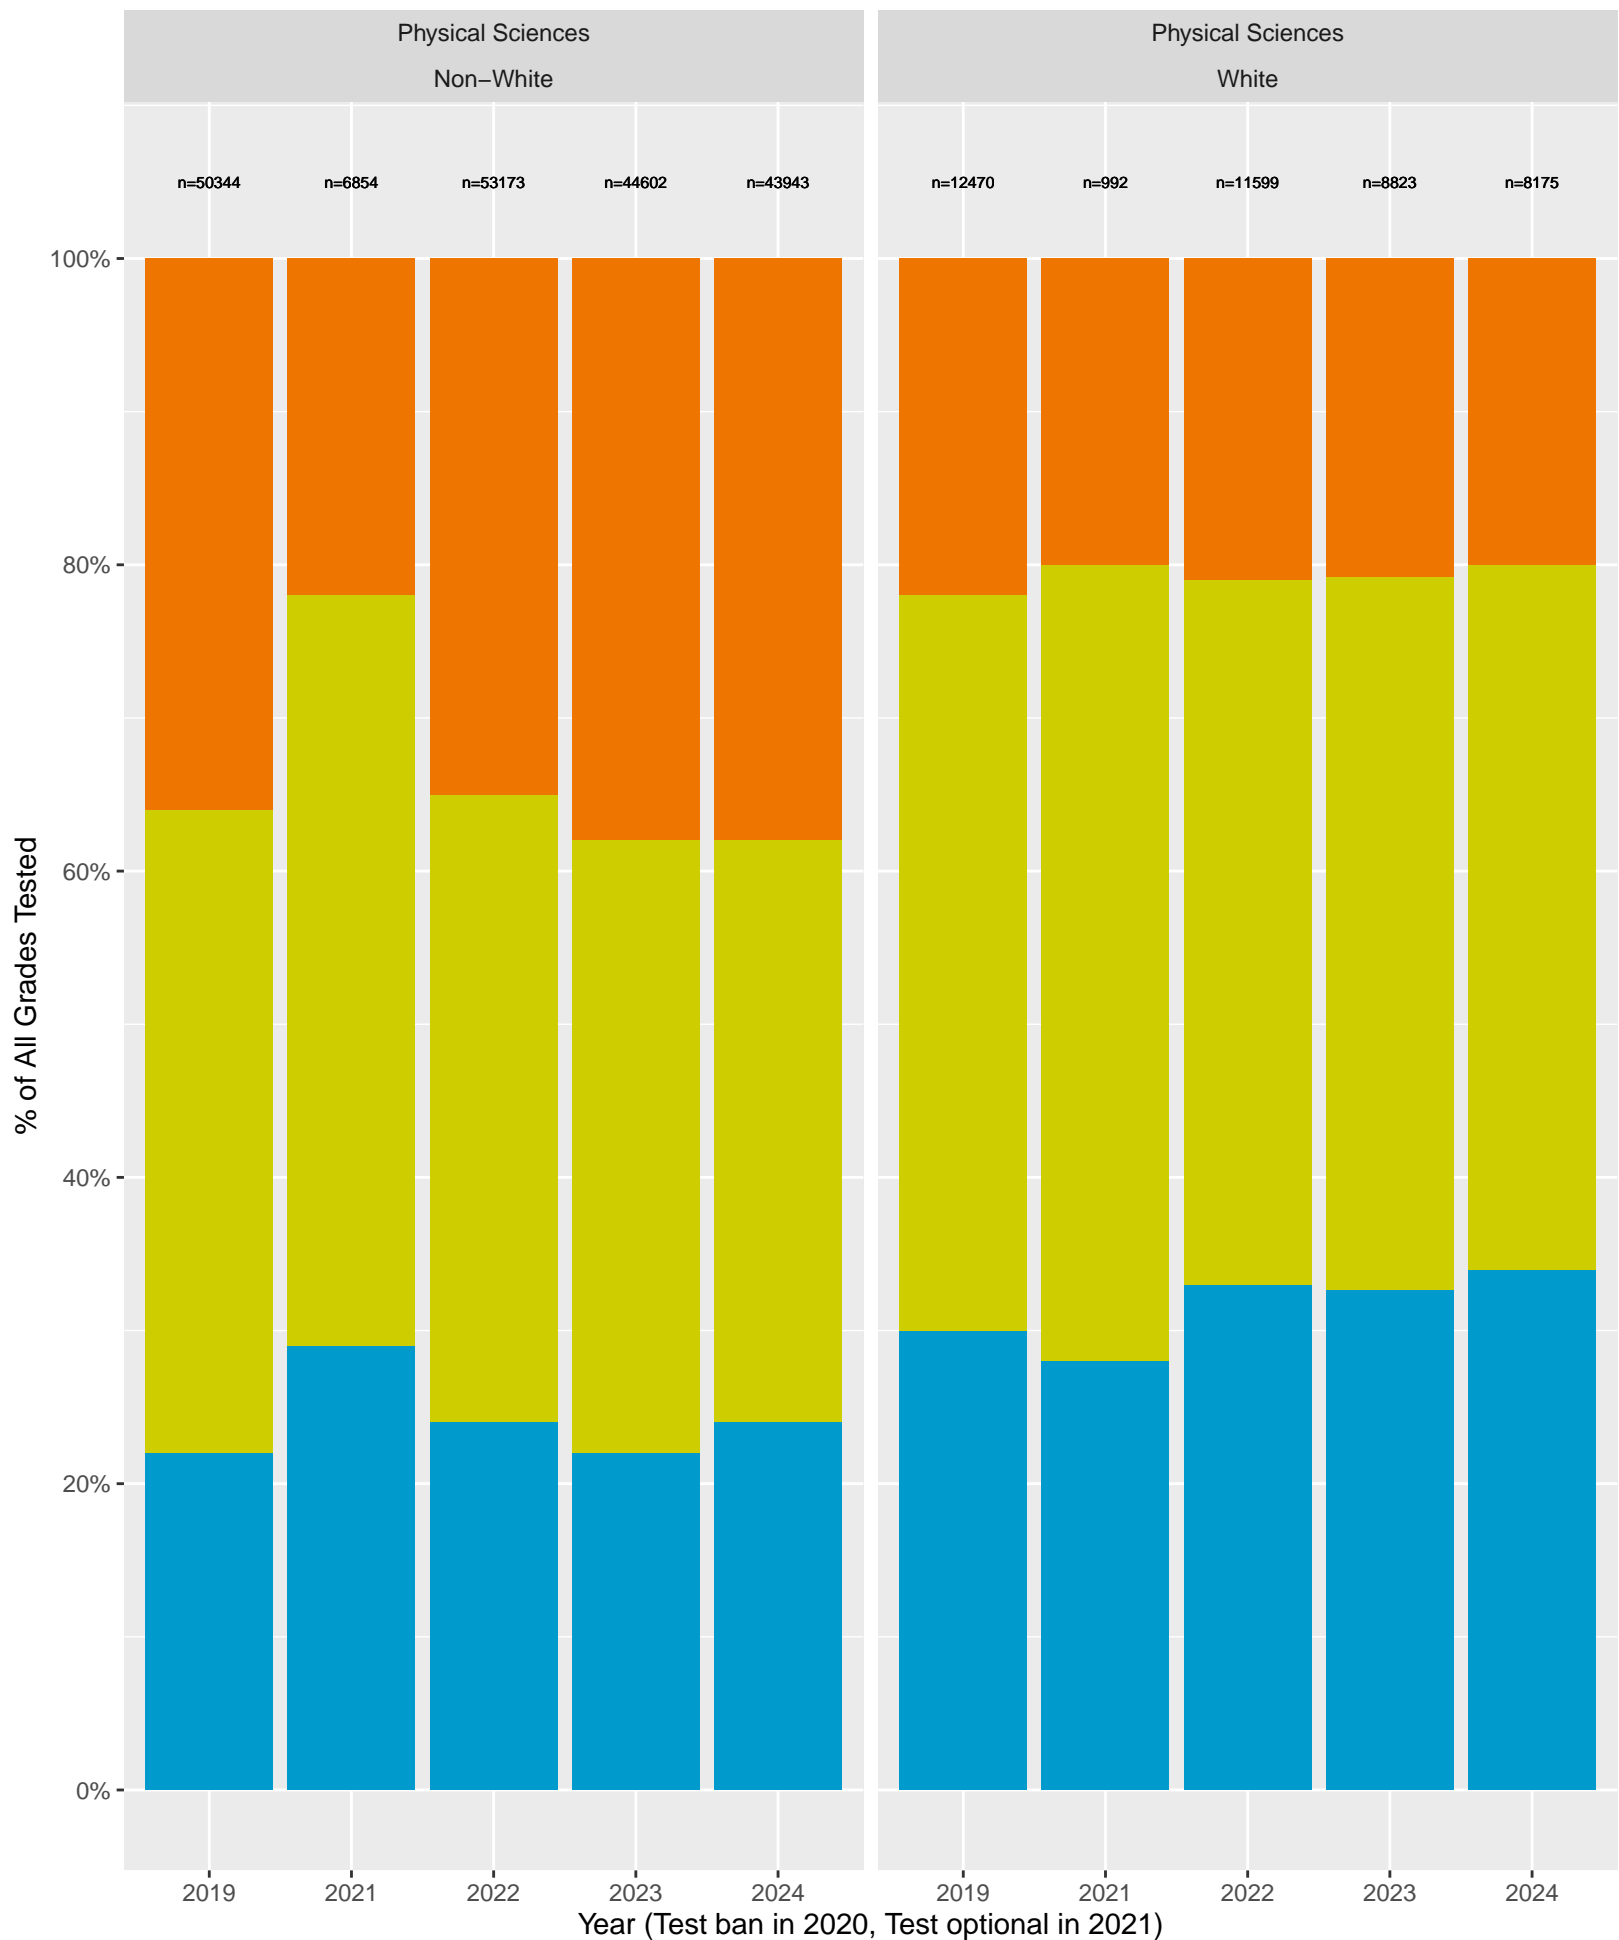

CA Science Test (CAST): Santa Clara County (Earth and Space Sciences)

Key: ■ Above Standard ■ Near Standard ■ Below Standard

CA Science Test (CAST): Santa Clara County (Sex)

Key: Above Standard Near Standard Below Standard

CA Science Test (CAST): Santa Clara County (Sex)

Key: Above Standard Near Standard Below Standard

CA Science Test (CAST): Santa Clara County by Non-White + White

Key: ■ Above Standard ■ Near Standard ■ Below Standard