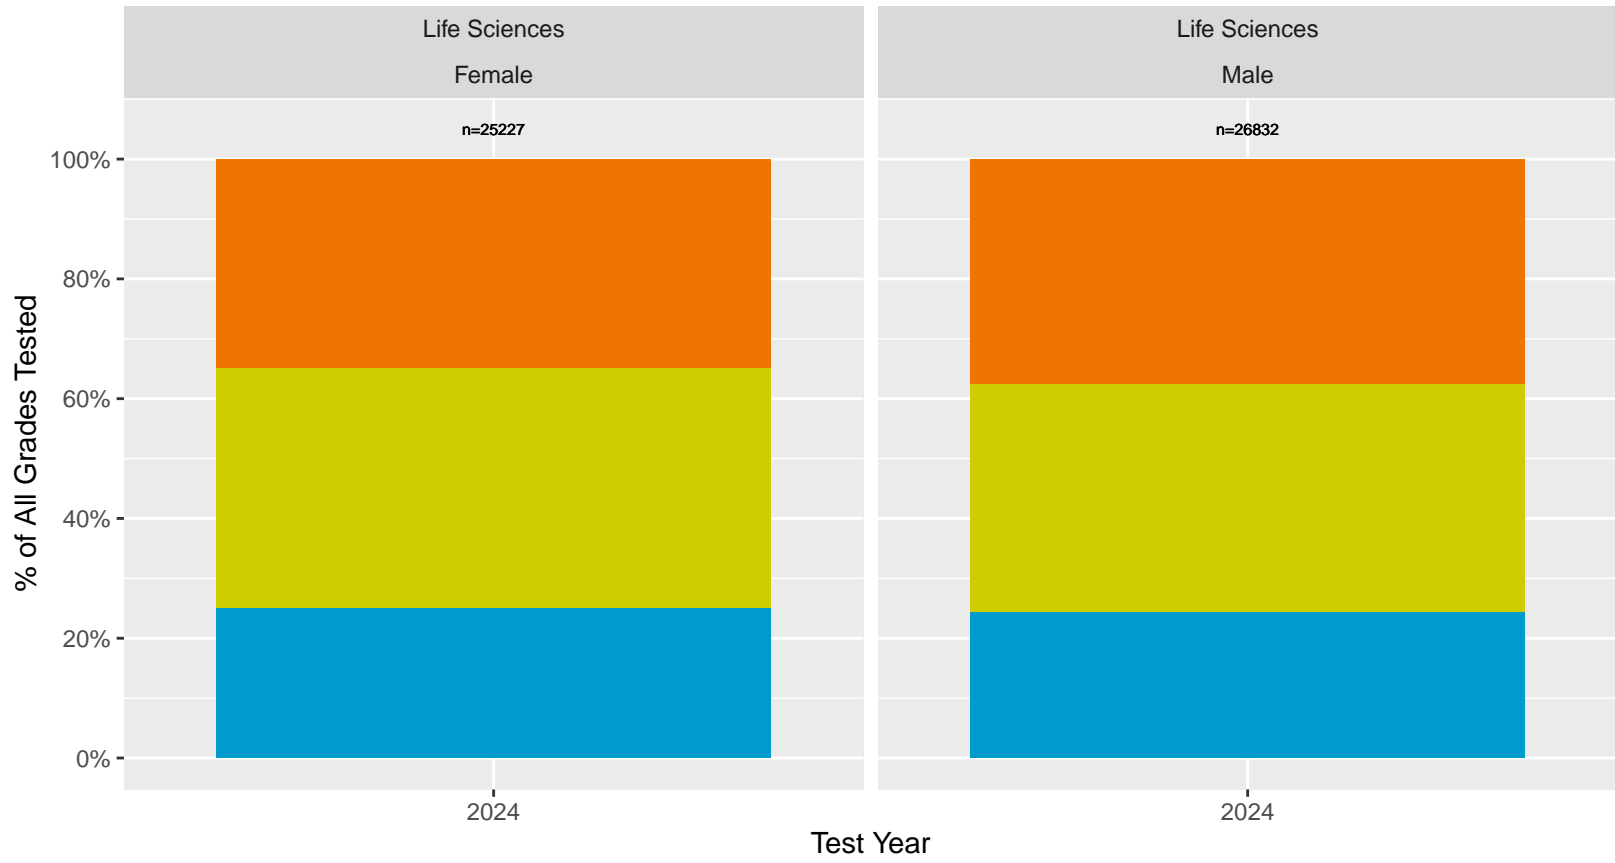

CA Science Test (CAST): Santa Clara County (Sex)

Key: Above Standard Near Standard Below Standard