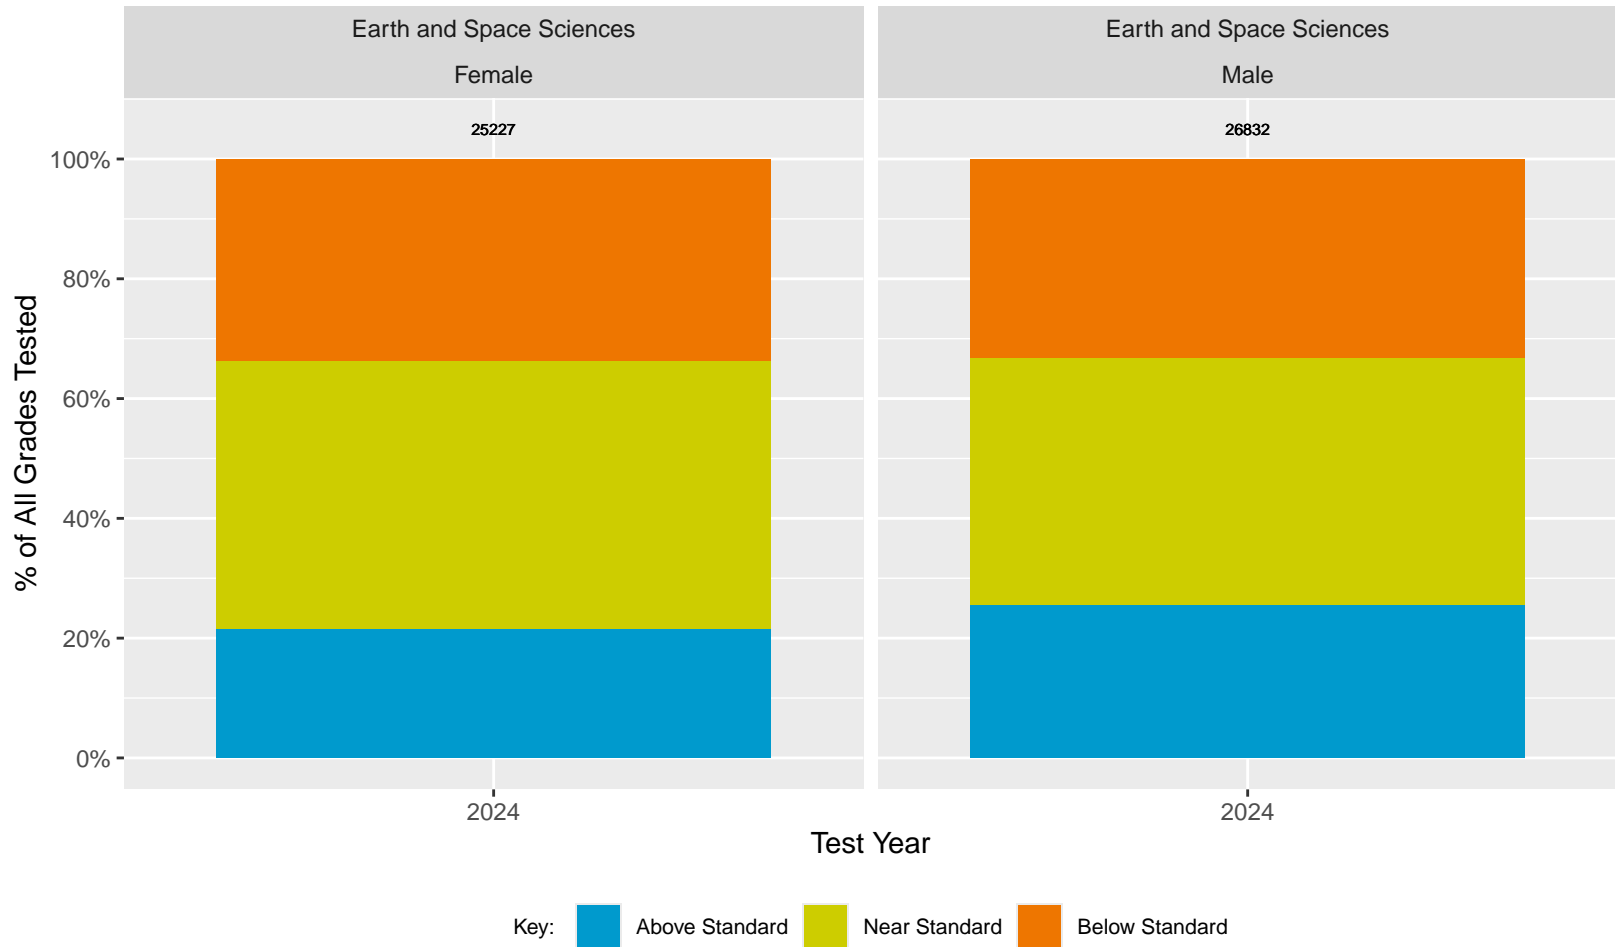

CA Science Test (CAST): Santa Clara County (Earth and Space Sciences)

Key: ■ Above Standard ■ Near Standard ■ Below Standard

CA Science Test (CAST): Santa Clara County (Sex)

CA Science Test (CAST): Santa Clara County (Sex)

CA Science Test (CAST): Santa Clara County by Non-White + White

Physical Sciences

Non-White

Physical Sciences

White

Key: ■ Above Standard ■ Near Standard ■ Below Standard

Santa Clara County CAST (2024) by Parent's Education Level