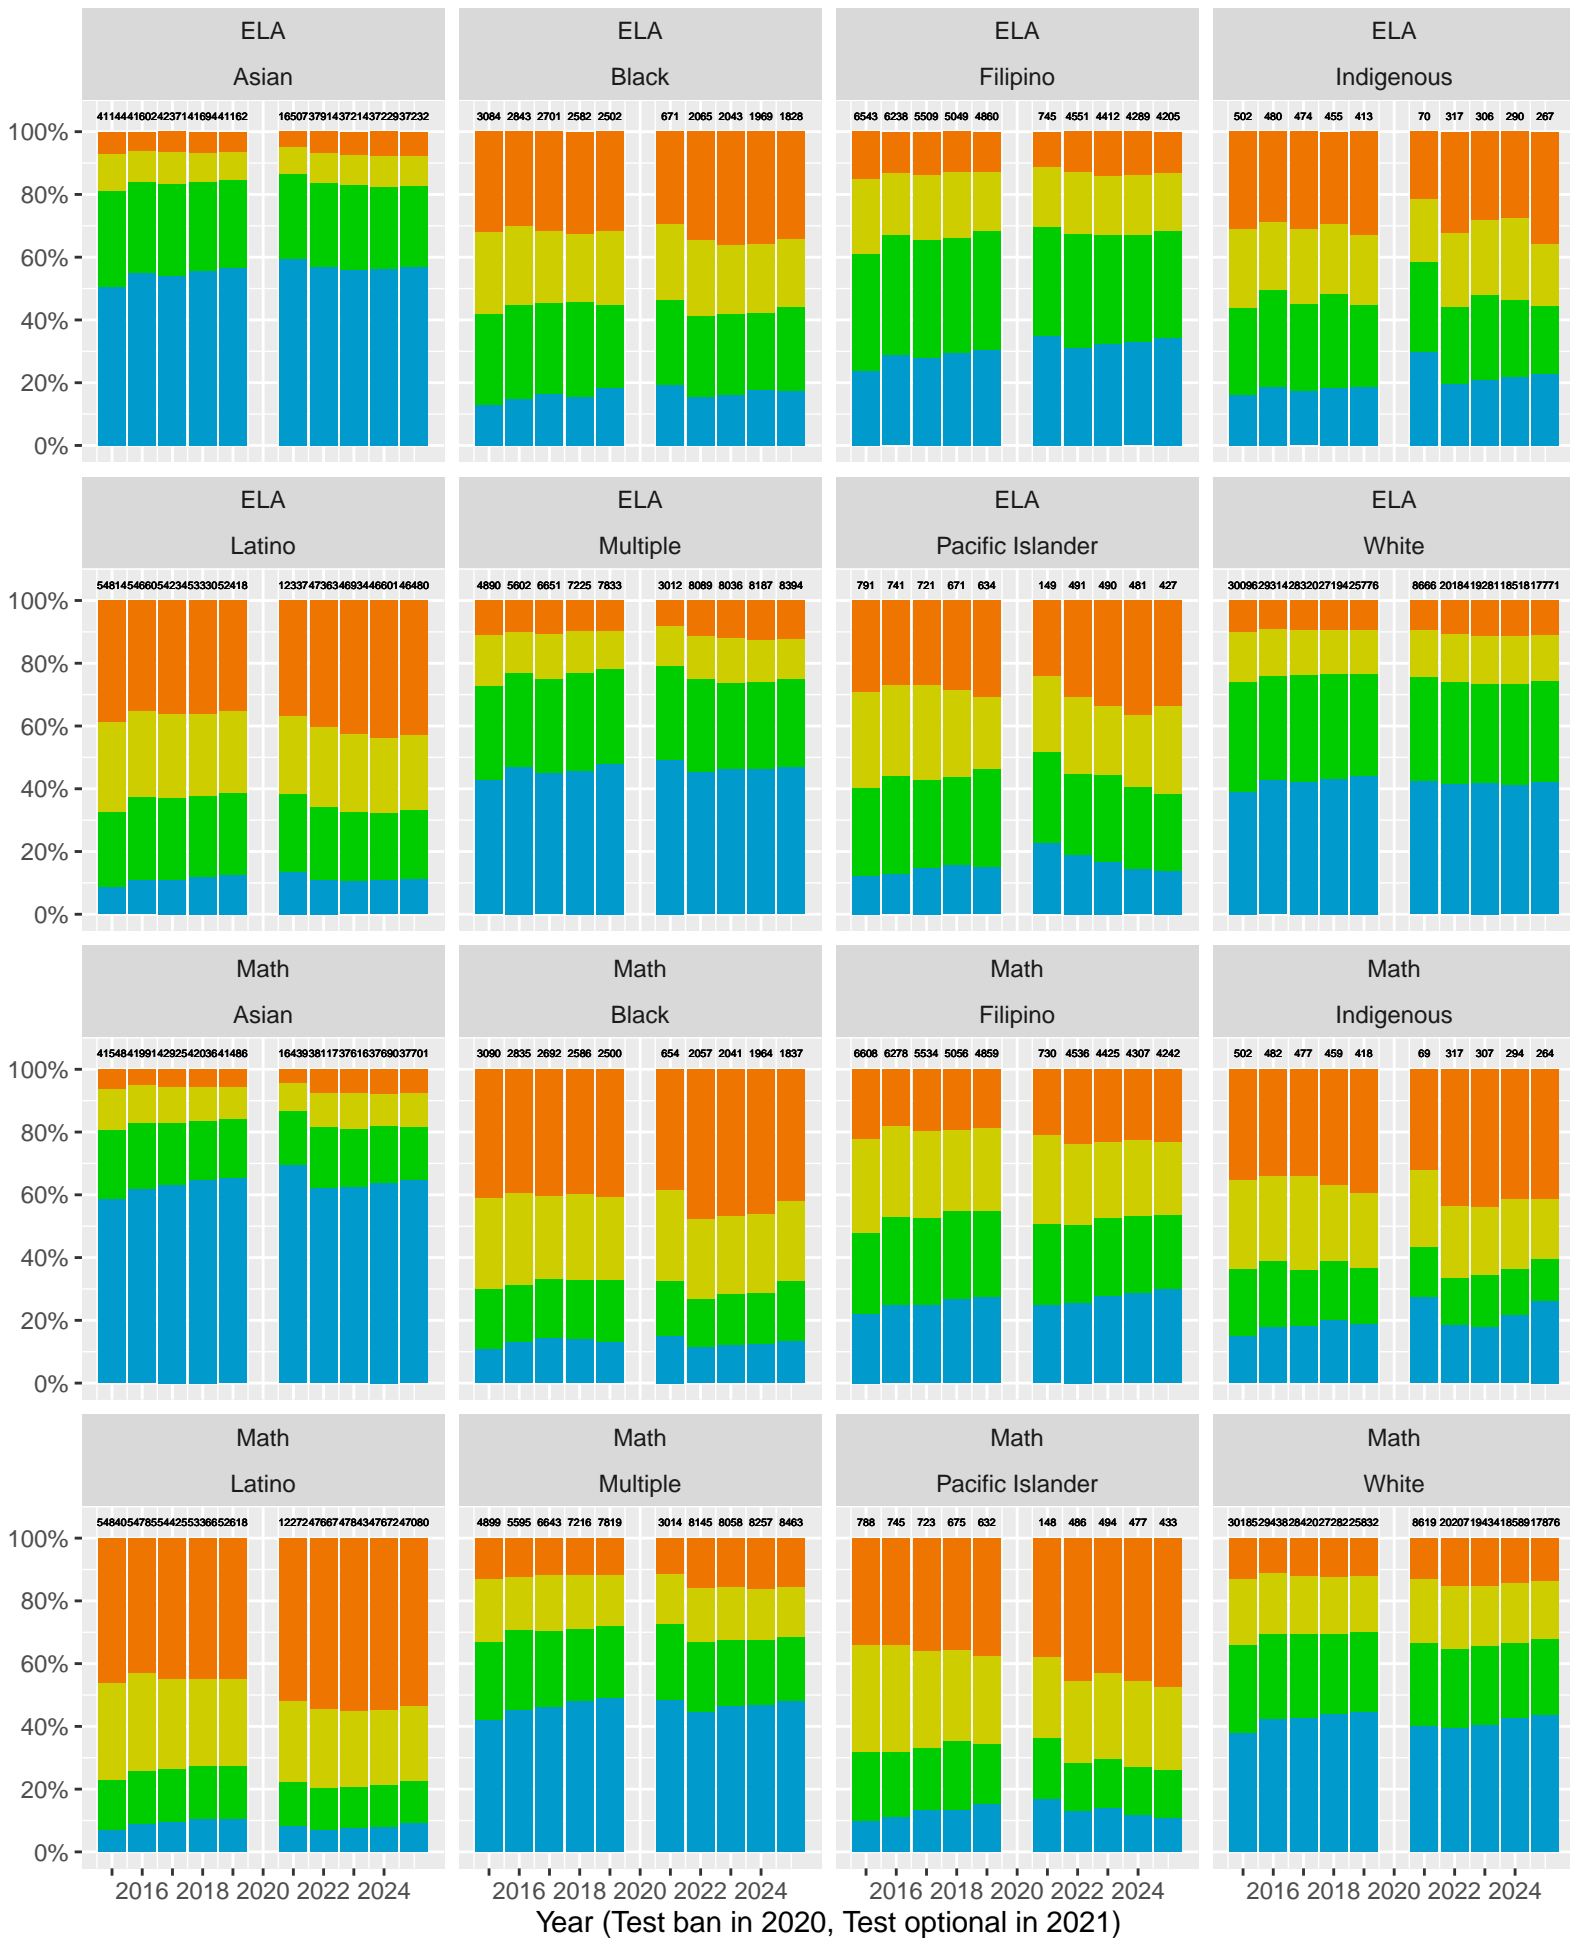

2015–25 CAASPP Trends for the Santa Clara County

Feb 2026
Piedmont, California

TABLE OF CONTENTS

High Level ELA and Math, trending by Year and broken out by Grade.....	p 3
Year over Year (YoY) variation by Grade for Standard Met (and Exceeded).....	p 4
ELA and Math drilldown to Subject Areas 1–4, by Year, by Grade.....	p 5–8
Racial Distribution of Students in 2024.....	p 9
All Grade ELA and Math by Sex, (Non–)White, Race, Disadvantage, Parent Ed	p 10–14
CAST Life Sciences, Physical Science, Earth and Space Science.....	p 15–17
CAST Life Sciences, Earth and Space by Sex.....	p 18
CAST Physical Science by (Non–)White, Parent Education.....	p 19–20

Key: ■ Above Standard ■ Near Standard ■ Below Standard

Santa Clara County (Subject Area 2)

Key: ■ Above Standard ■ Near Standard ■ Below Standard

Santa Clara County (Subject Area 3)

Key: ■ Above Standard ■ Near Standard ■ Below Standard

Santa Clara County (Subject Area 4)

Key: ■ Above Standard ■ Near Standard ■ Below Standard

Racial distribution of Santa Clara County students tested in 2024

Santa Clara County by Sex

Key: ■ Standard Exceeded ■ Standard Met ■ Standard Nearly Met ■ Standard Not Met

Santa Clara County by Non-White + White

Key: ■ Standard Exceeded ■ Standard Met ■ Standard Nearly Met ■ Standard Not Met

CAASPP Test Performance: Santa Clara County by Race

Key: Standard Exceeded Standard Met Standard Nearly Met Standard Not Met