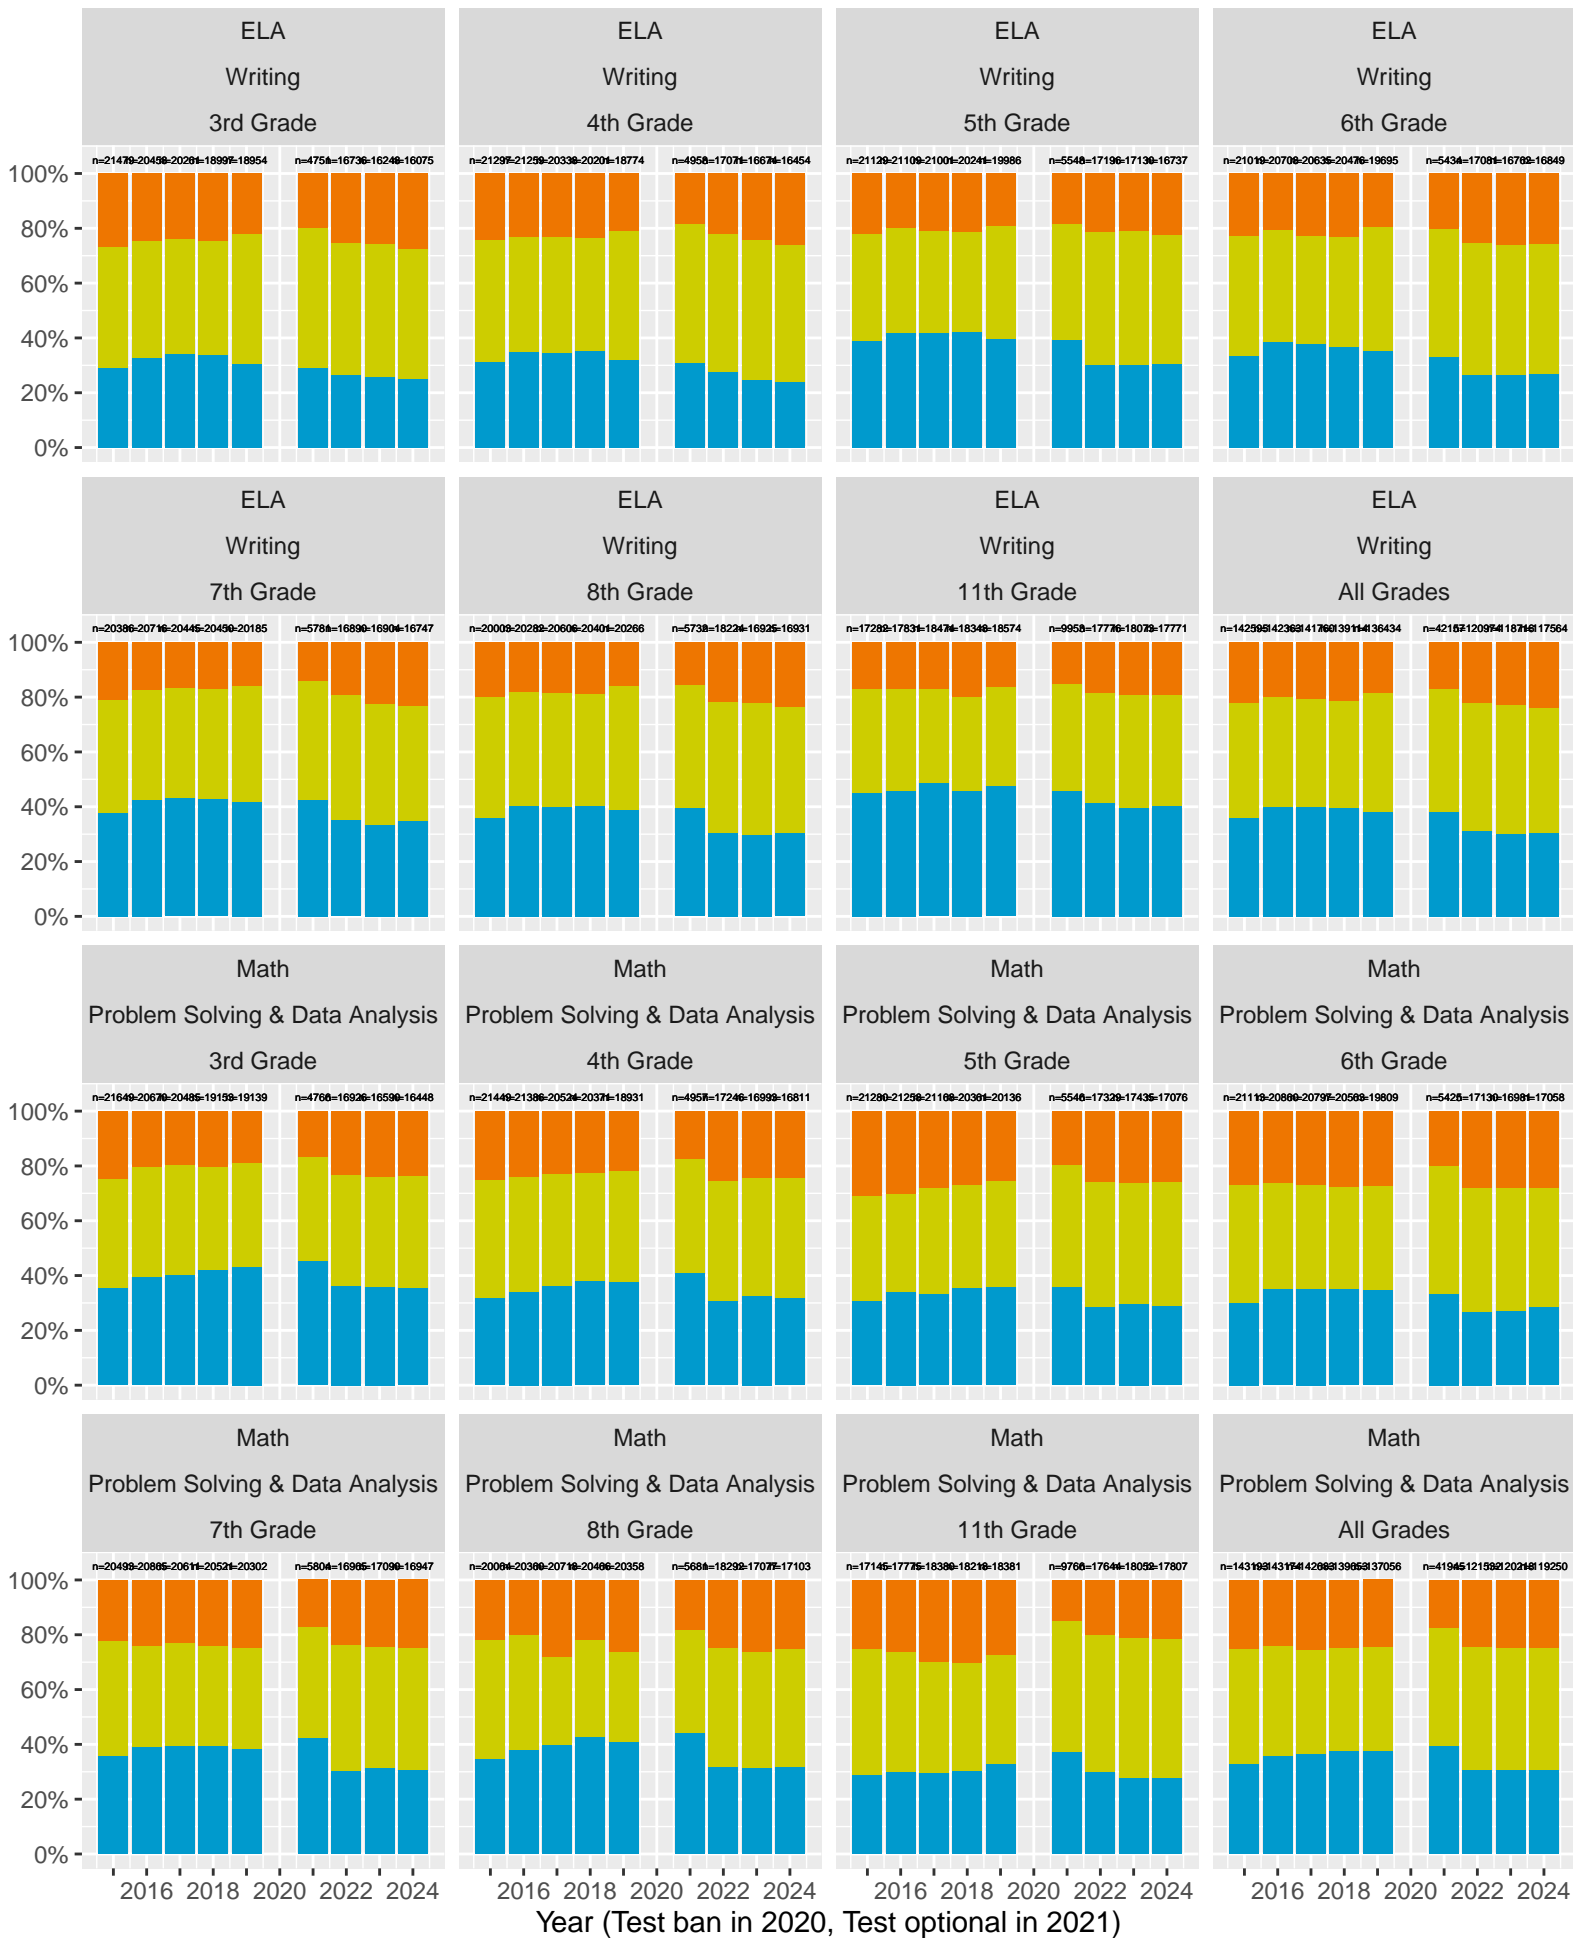

2015–24 CAASPP Trends for the Santa Clara County

November 2024
Piedmont, California

TABLE OF CONTENTS

High Level ELA and Math, trending by Year and broken out by Grade.....	p 3
Year over Year (YoY) variation by Grade for Standard Met (and Exceeded).....	p 4
ELA and Math drilldown to Subject Areas 1–4, by Year, by Grade.....	p 5–8
Racial Distribution of Students in 2024.....	p 9
All Grade ELA and Math by Sex, (Non–)White, Race, Disadvantage, Parent Ed	p 10–14
CAST Life Sciences, Physical Science, Earth and Space Science.....	p 15–17
CAST Life Sciences, Earth and Space by Sex.....	p 18
CAST Physical Science by (Non–)White, Parent Education.....	p 19–20

CAASPP Test Performance: Santa Clara County

Key: ■ Standard Exceeded ■ Standard Met ■ Standard Nearly Met ■ Standard Not Met

Grades stacked (trends, variance, outliers)

Santa Clara County (Subject Area 1)

Key: ■ Above Standard ■ Near Standard ■ Below Standard

Santa Clara County (Subject Area 2)

Key: ■ Above Standard ■ Near Standard ■ Below Standard

Santa Clara County (Subject Area 3)

Key: ■ Above Standard ■ Near Standard ■ Below Standard