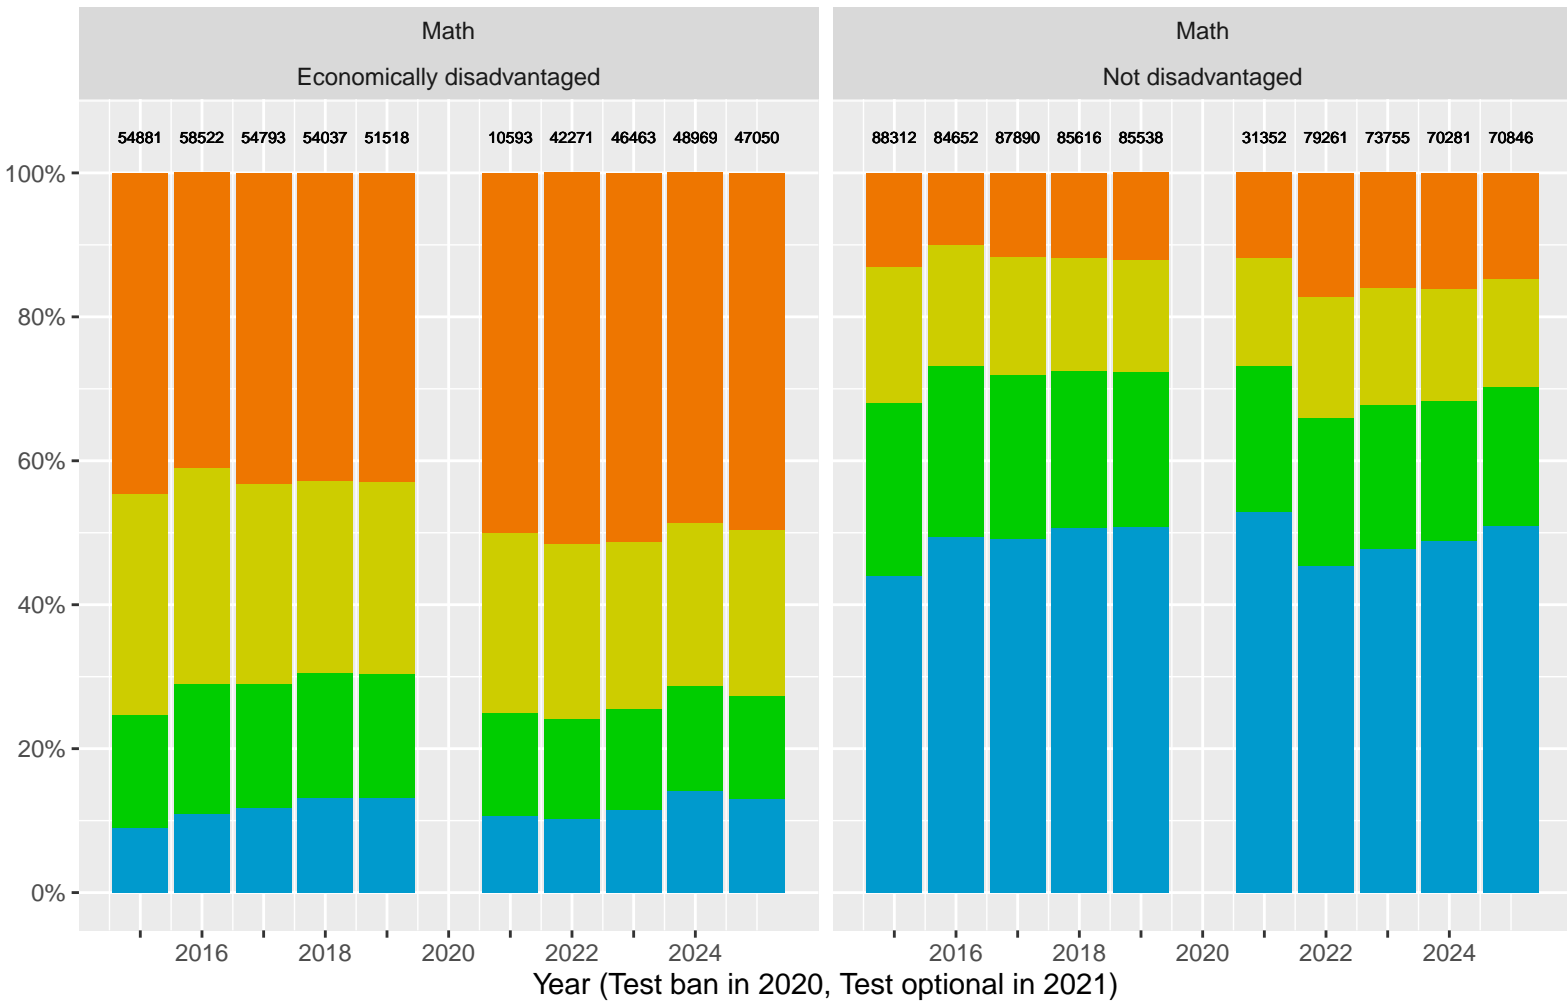

Santa Clara County by Non-White + White

Key: ■ Standard Exceeded ■ Standard Met ■ Standard Nearly Met ■ Standard Not Met

CAASPP Test Performance: Santa Clara County by Race

Key: Standard Exceeded Standard Met Standard Nearly Met Standard Not Met

Santa Clara County by Economic Disadvantage

Key: ■ Standard Exceeded ■ Standard Met ■ Standard Nearly Met ■ Standard Not Met

Santa Clara County (2024) by Parent's Education Level

Key: ■ Standard Exceeded ■ Standard Met ■ Standard Nearly Met ■ Standard Not Met