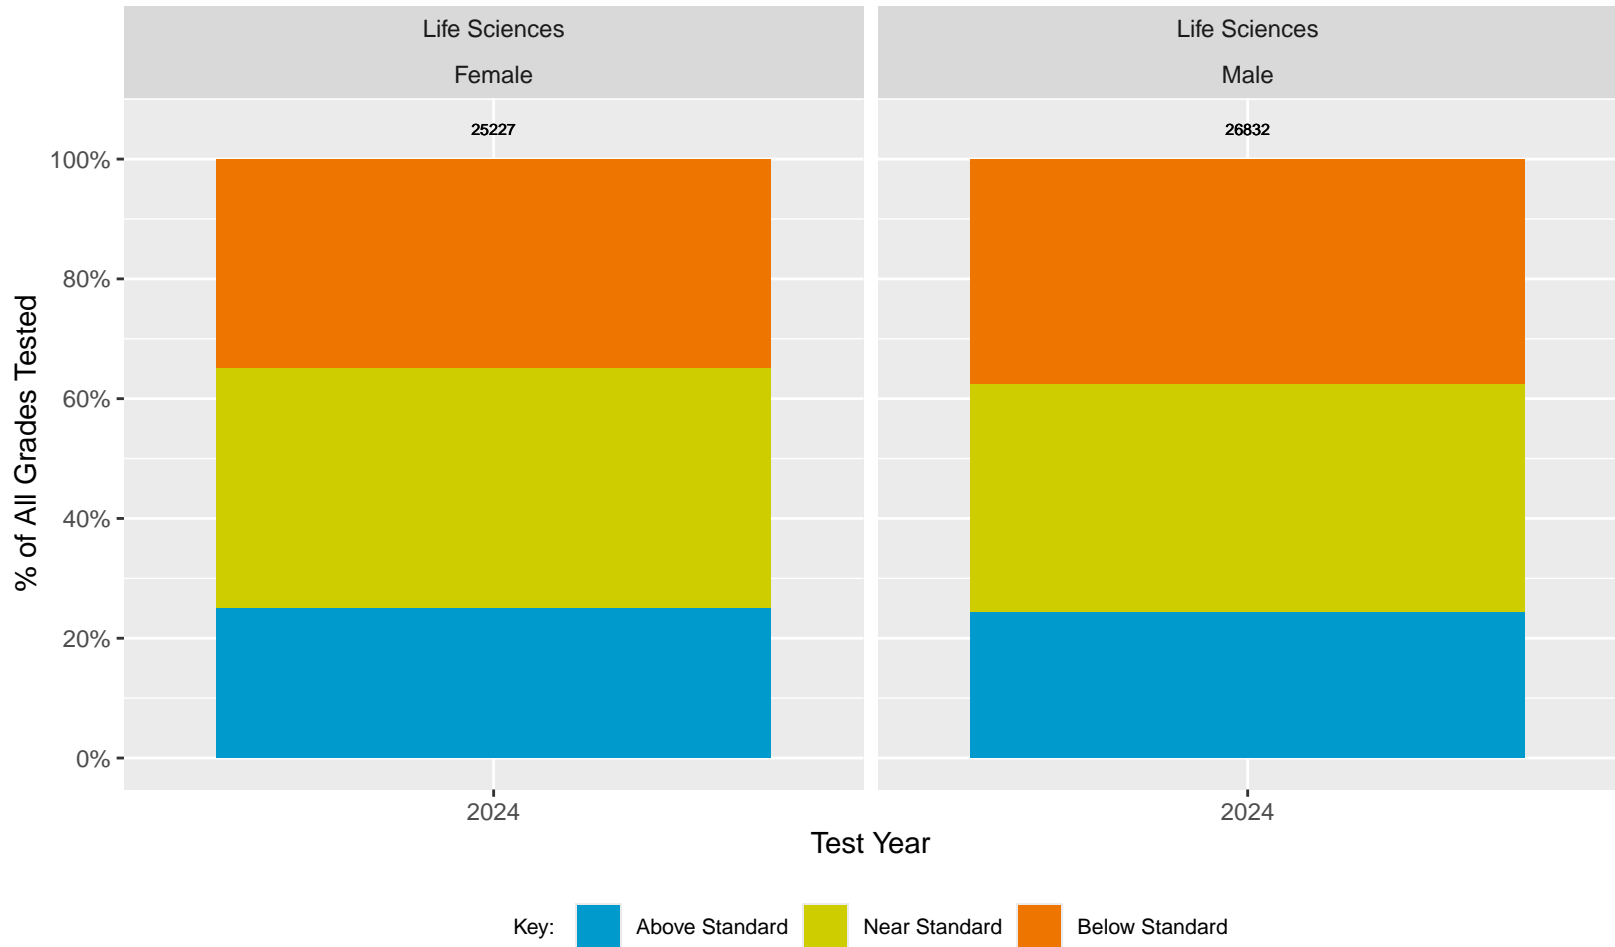

CA Science Test (CAST): Santa Clara County (Sex)