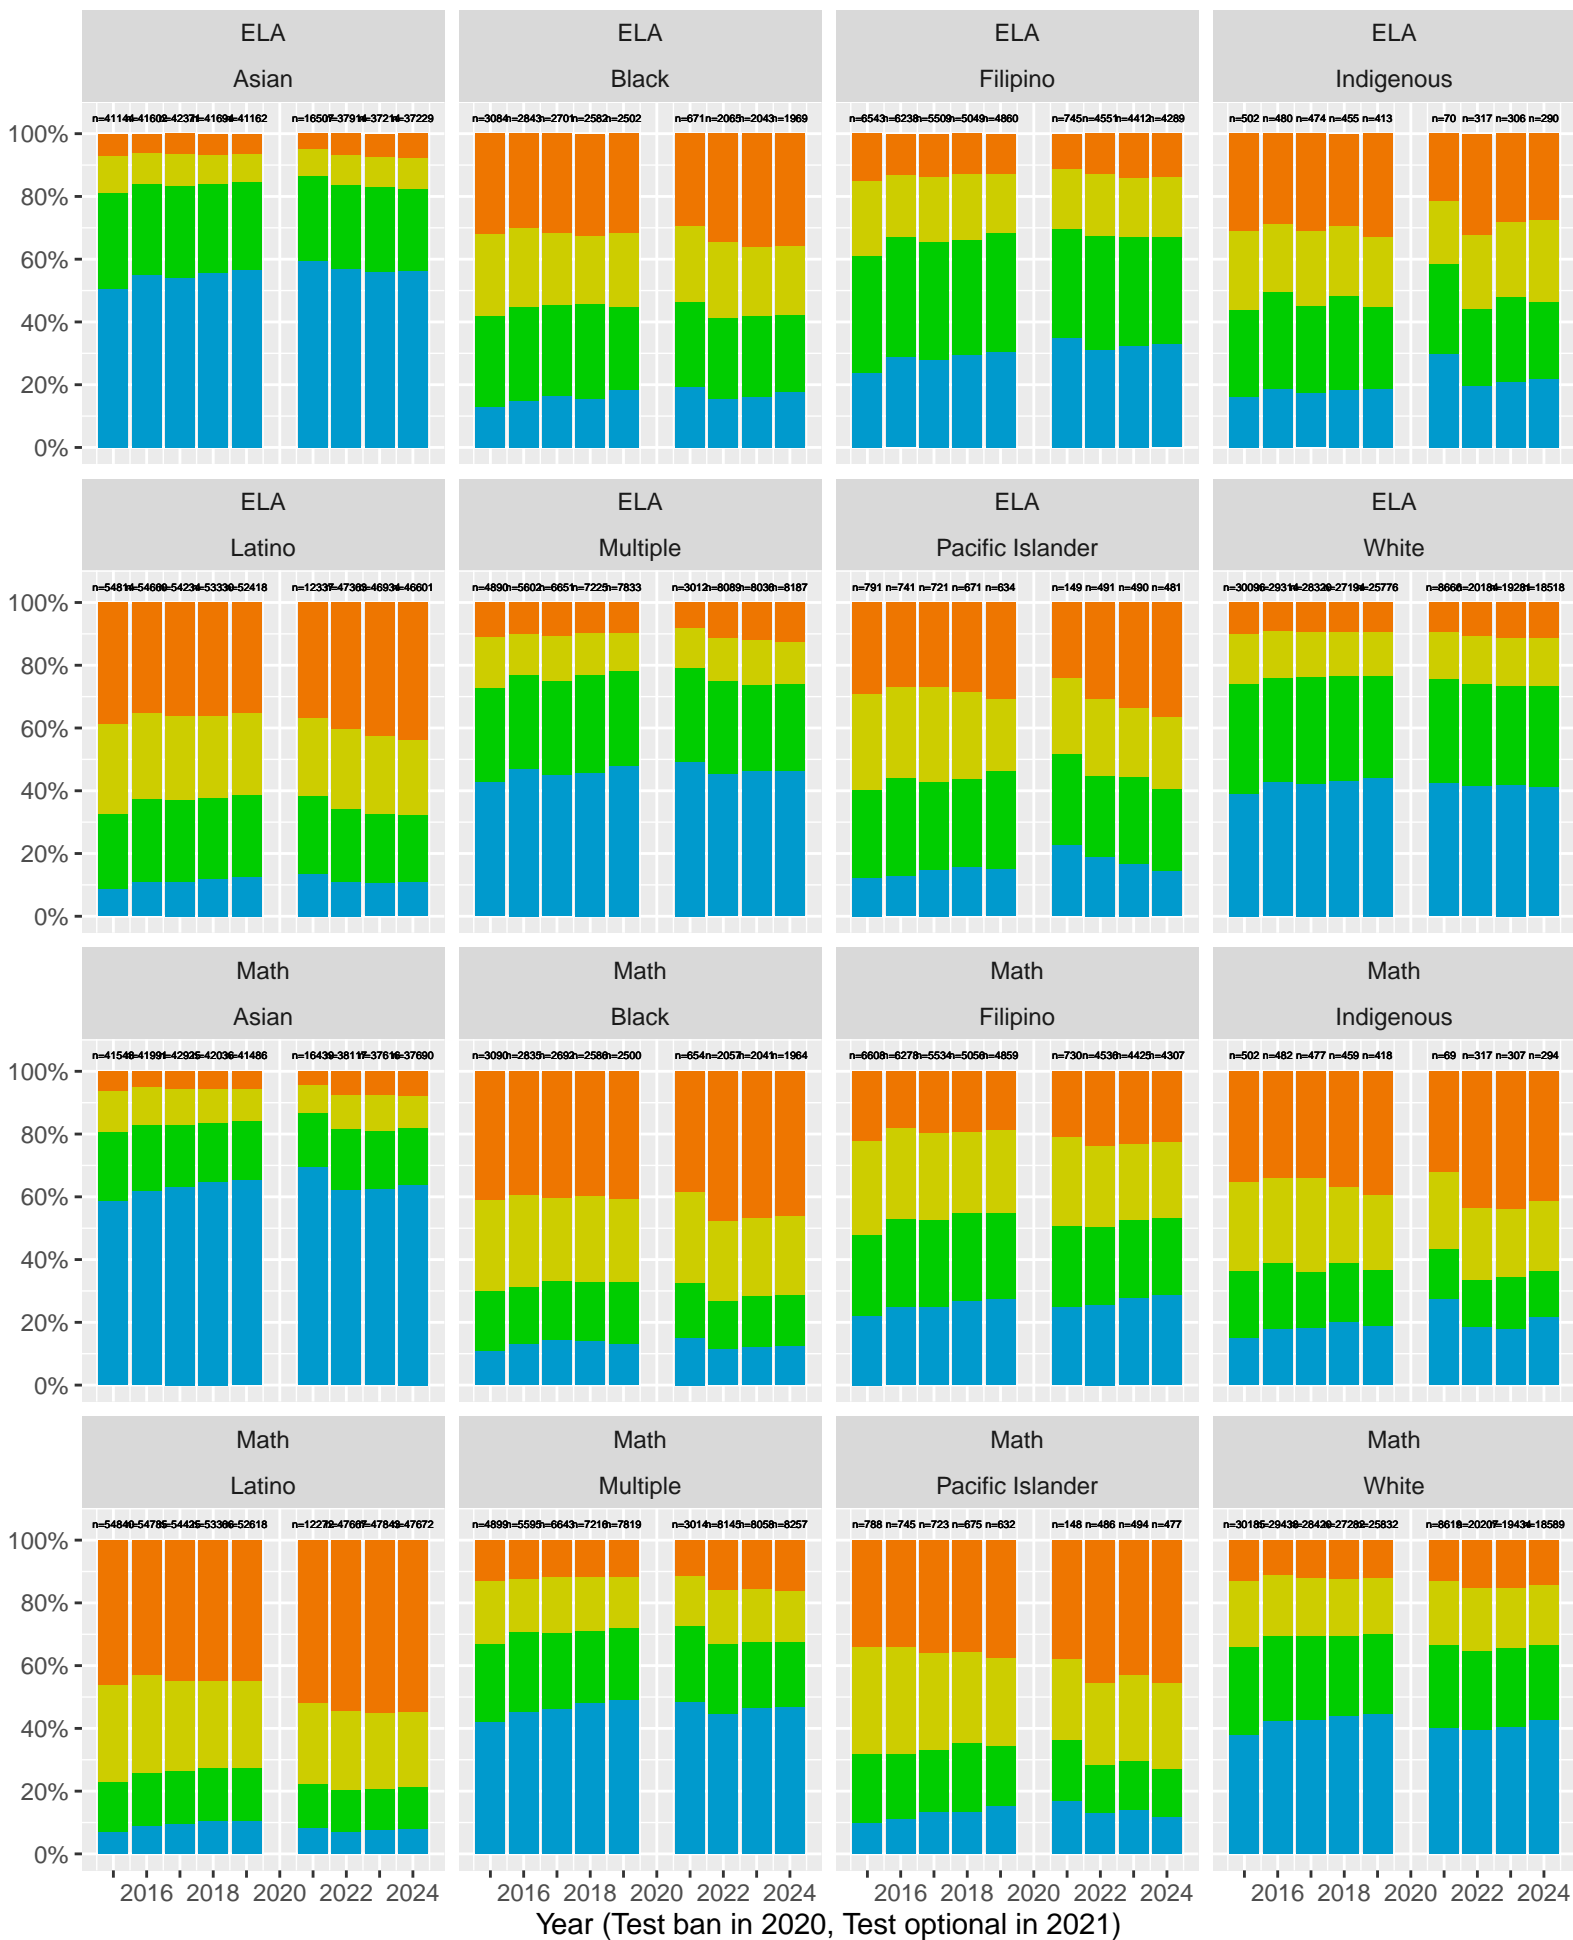

2015–24 CAASPP Trends for the Santa Clara County

November 2024
Piedmont, California

TABLE OF CONTENTS

High Level ELA and Math, trending by Year and broken out by Grade.....	p 3
Year over Year (YoY) variation by Grade for Standard Met (and Exceeded).....	p 4
ELA and Math drilldown to Subject Areas 1–4, by Year, by Grade.....	p 5–8
Racial Distribution of Students in 2024.....	p 9
All Grade ELA and Math by Sex, (Non–)White, Race, Disadvantage, Parent Ed	p 10–14
CAST Life Sciences, Physical Science, Earth and Space Science.....	p 15–17
CAST Life Sciences, Earth and Space by Sex.....	p 18
CAST Physical Science by (Non–)White, Parent Education.....	p 19–20

Key: ■ Above Standard ■ Near Standard ■ Below Standard

Santa Clara County (Subject Area 2)

Key: ■ Above Standard ■ Near Standard ■ Below Standard

Santa Clara County (Subject Area 3)

Key: ■ Above Standard ■ Near Standard ■ Below Standard

Santa Clara County (Subject Area 4)

Key: ■ Above Standard ■ Near Standard ■ Below Standard

Racial distribution of Santa Clara County students tested in 2024

Santa Clara County by Sex

Key: ■ Standard Exceeded ■ Standard Met ■ Standard Nearly Met ■ Standard Not Met

Santa Clara County by Non-White + White

Key: ■ Standard Exceeded ■ Standard Met ■ Standard Nearly Met ■ Standard Not Met

CAASPP Test Performance: Santa Clara County by Race

Key: ■ Standard Exceeded ■ Standard Met ■ Standard Nearly Met ■ Standard Not Met