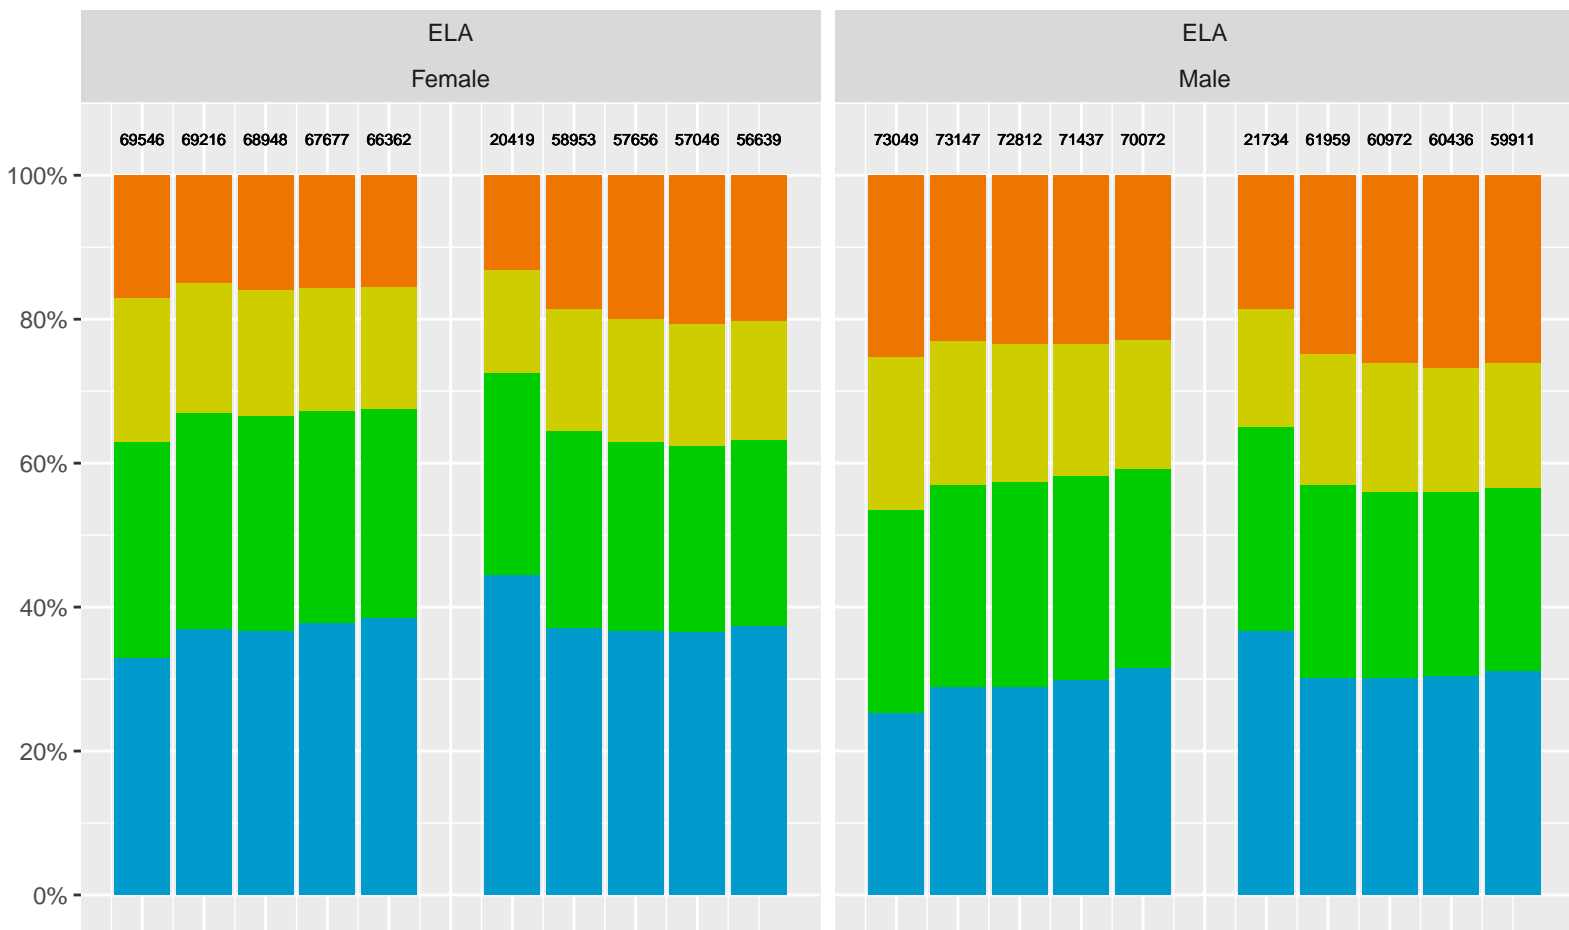

Key: ■ Above Standard ■ Near Standard ■ Below Standard

Santa Clara County (Subject Area 2)

Key: ■ Above Standard ■ Near Standard ■ Below Standard

Santa Clara County (Subject Area 3)

Key: ■ Above Standard ■ Near Standard ■ Below Standard

Santa Clara County (Subject Area 4)

Key: ■ Above Standard ■ Near Standard ■ Below Standard

Racial distribution of Santa Clara County students tested in 2024

Santa Clara County by Sex

Key: ■ Standard Exceeded ■ Standard Met ■ Standard Nearly Met ■ Standard Not Met

Santa Clara County by Non-White + White

Key: ■ Standard Exceeded ■ Standard Met ■ Standard Nearly Met ■ Standard Not Met

CAASPP Test Performance: Santa Clara County by Race

Key: Standard Exceeded Standard Met Standard Nearly Met Standard Not Met