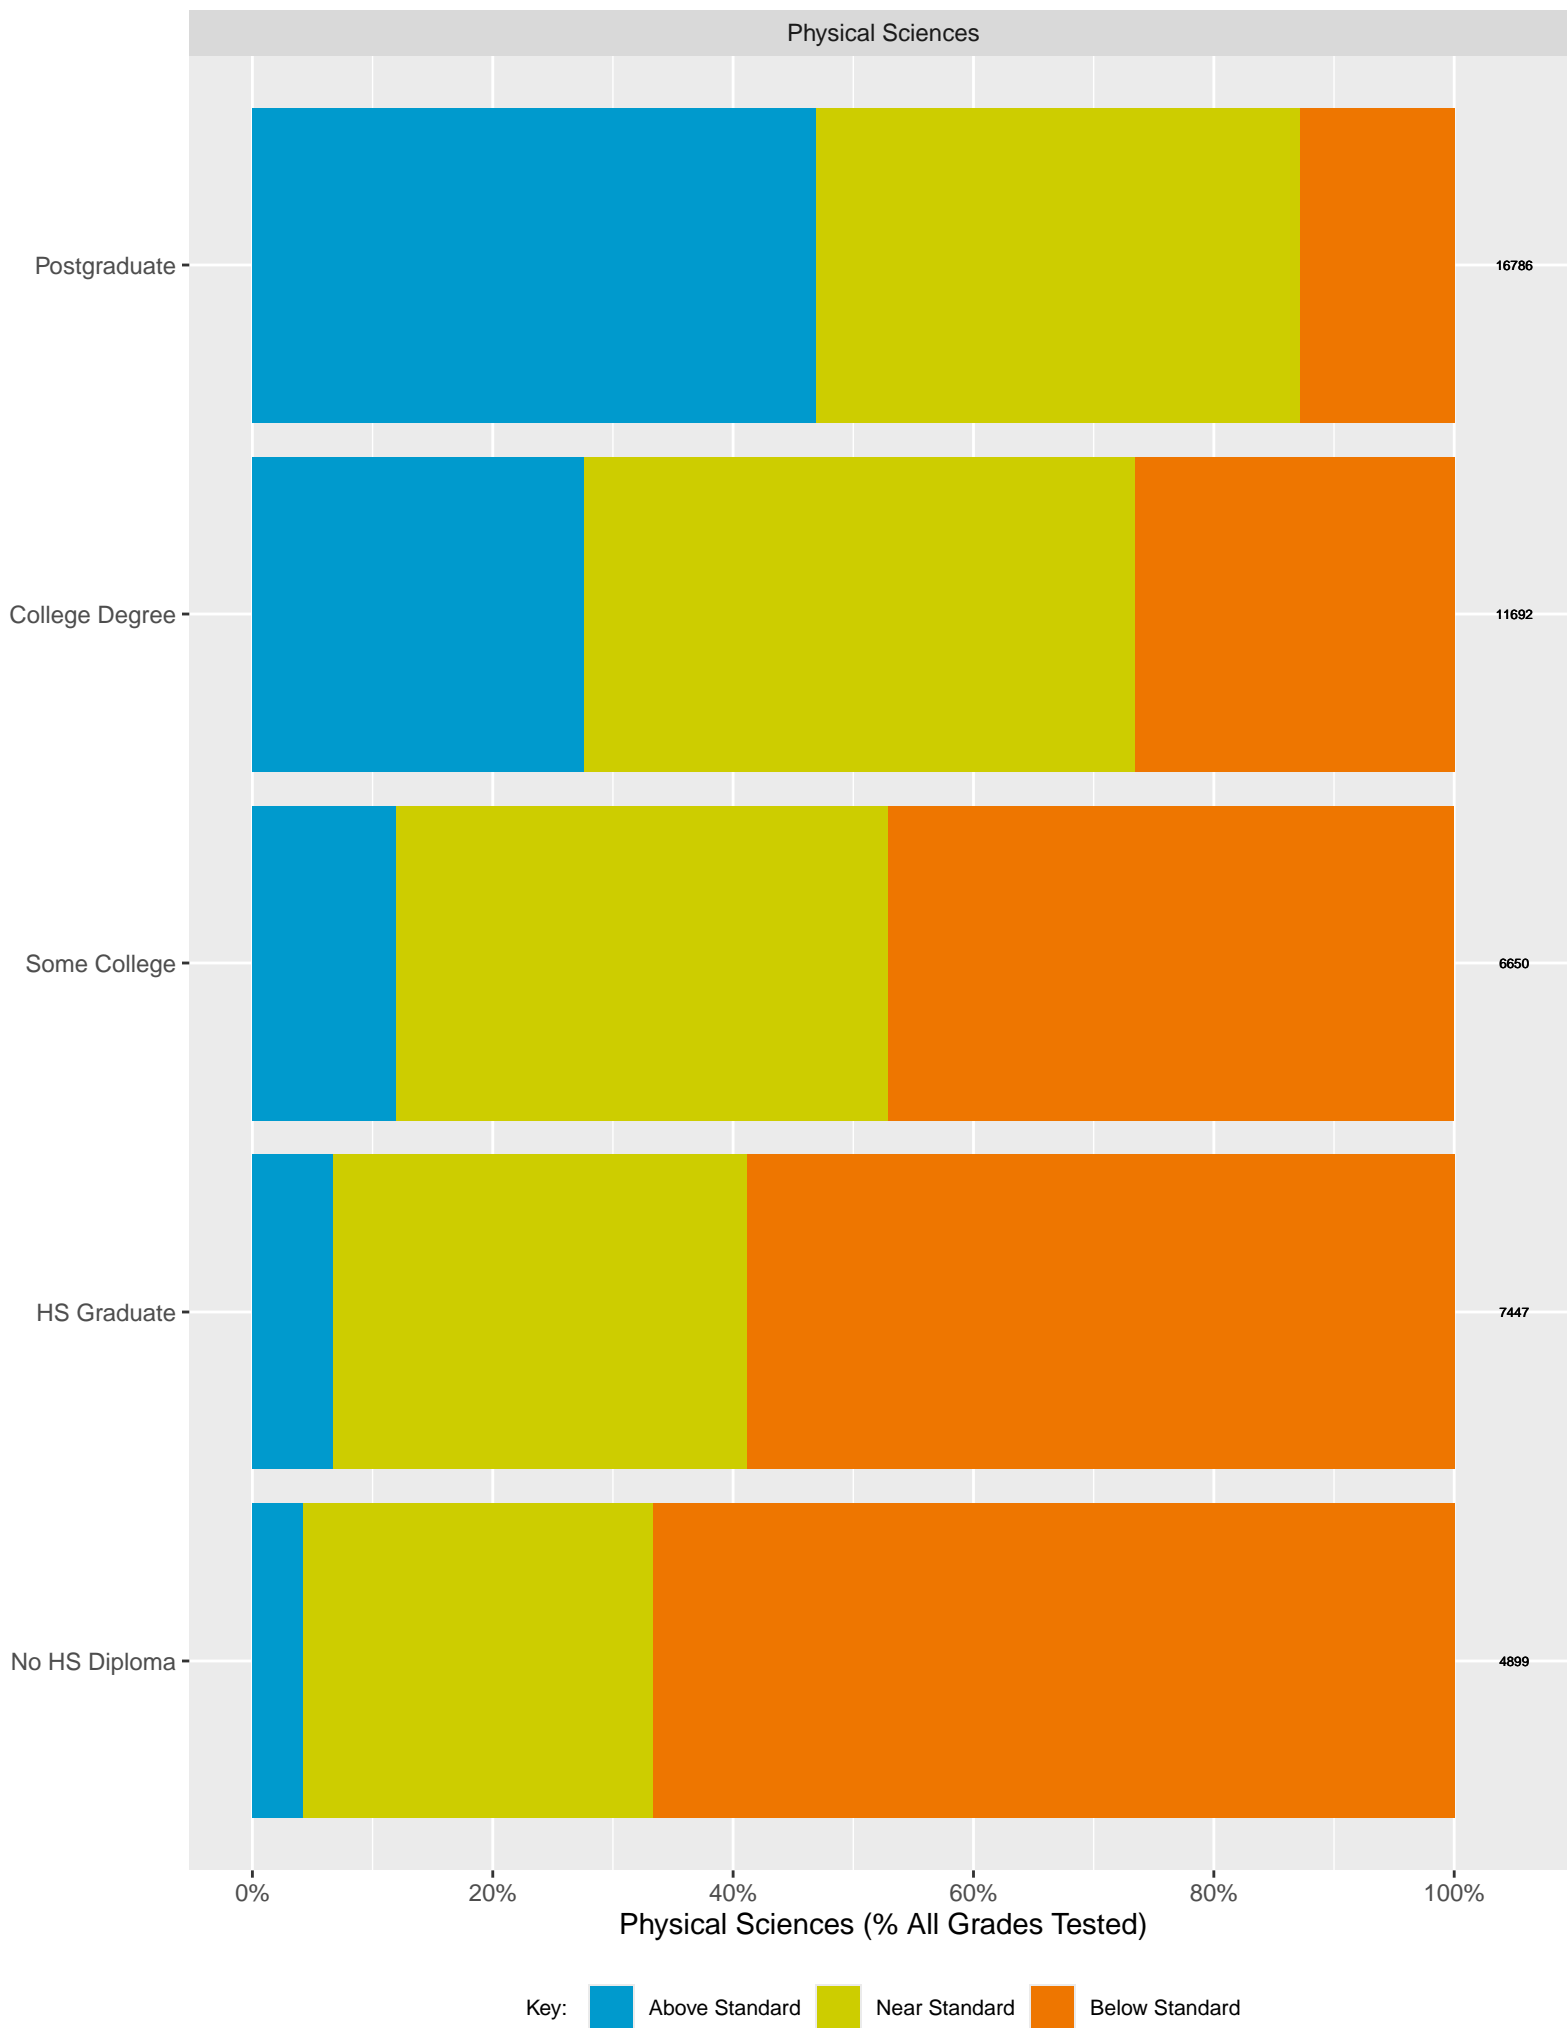

CA Science Test (CAST): Santa Clara County by Non-White + White

Physical Sciences

Non-White

Physical Sciences

White

Key: ■ Above Standard ■ Near Standard ■ Below Standard

Santa Clara County CAST (2024) by Parent's Education Level