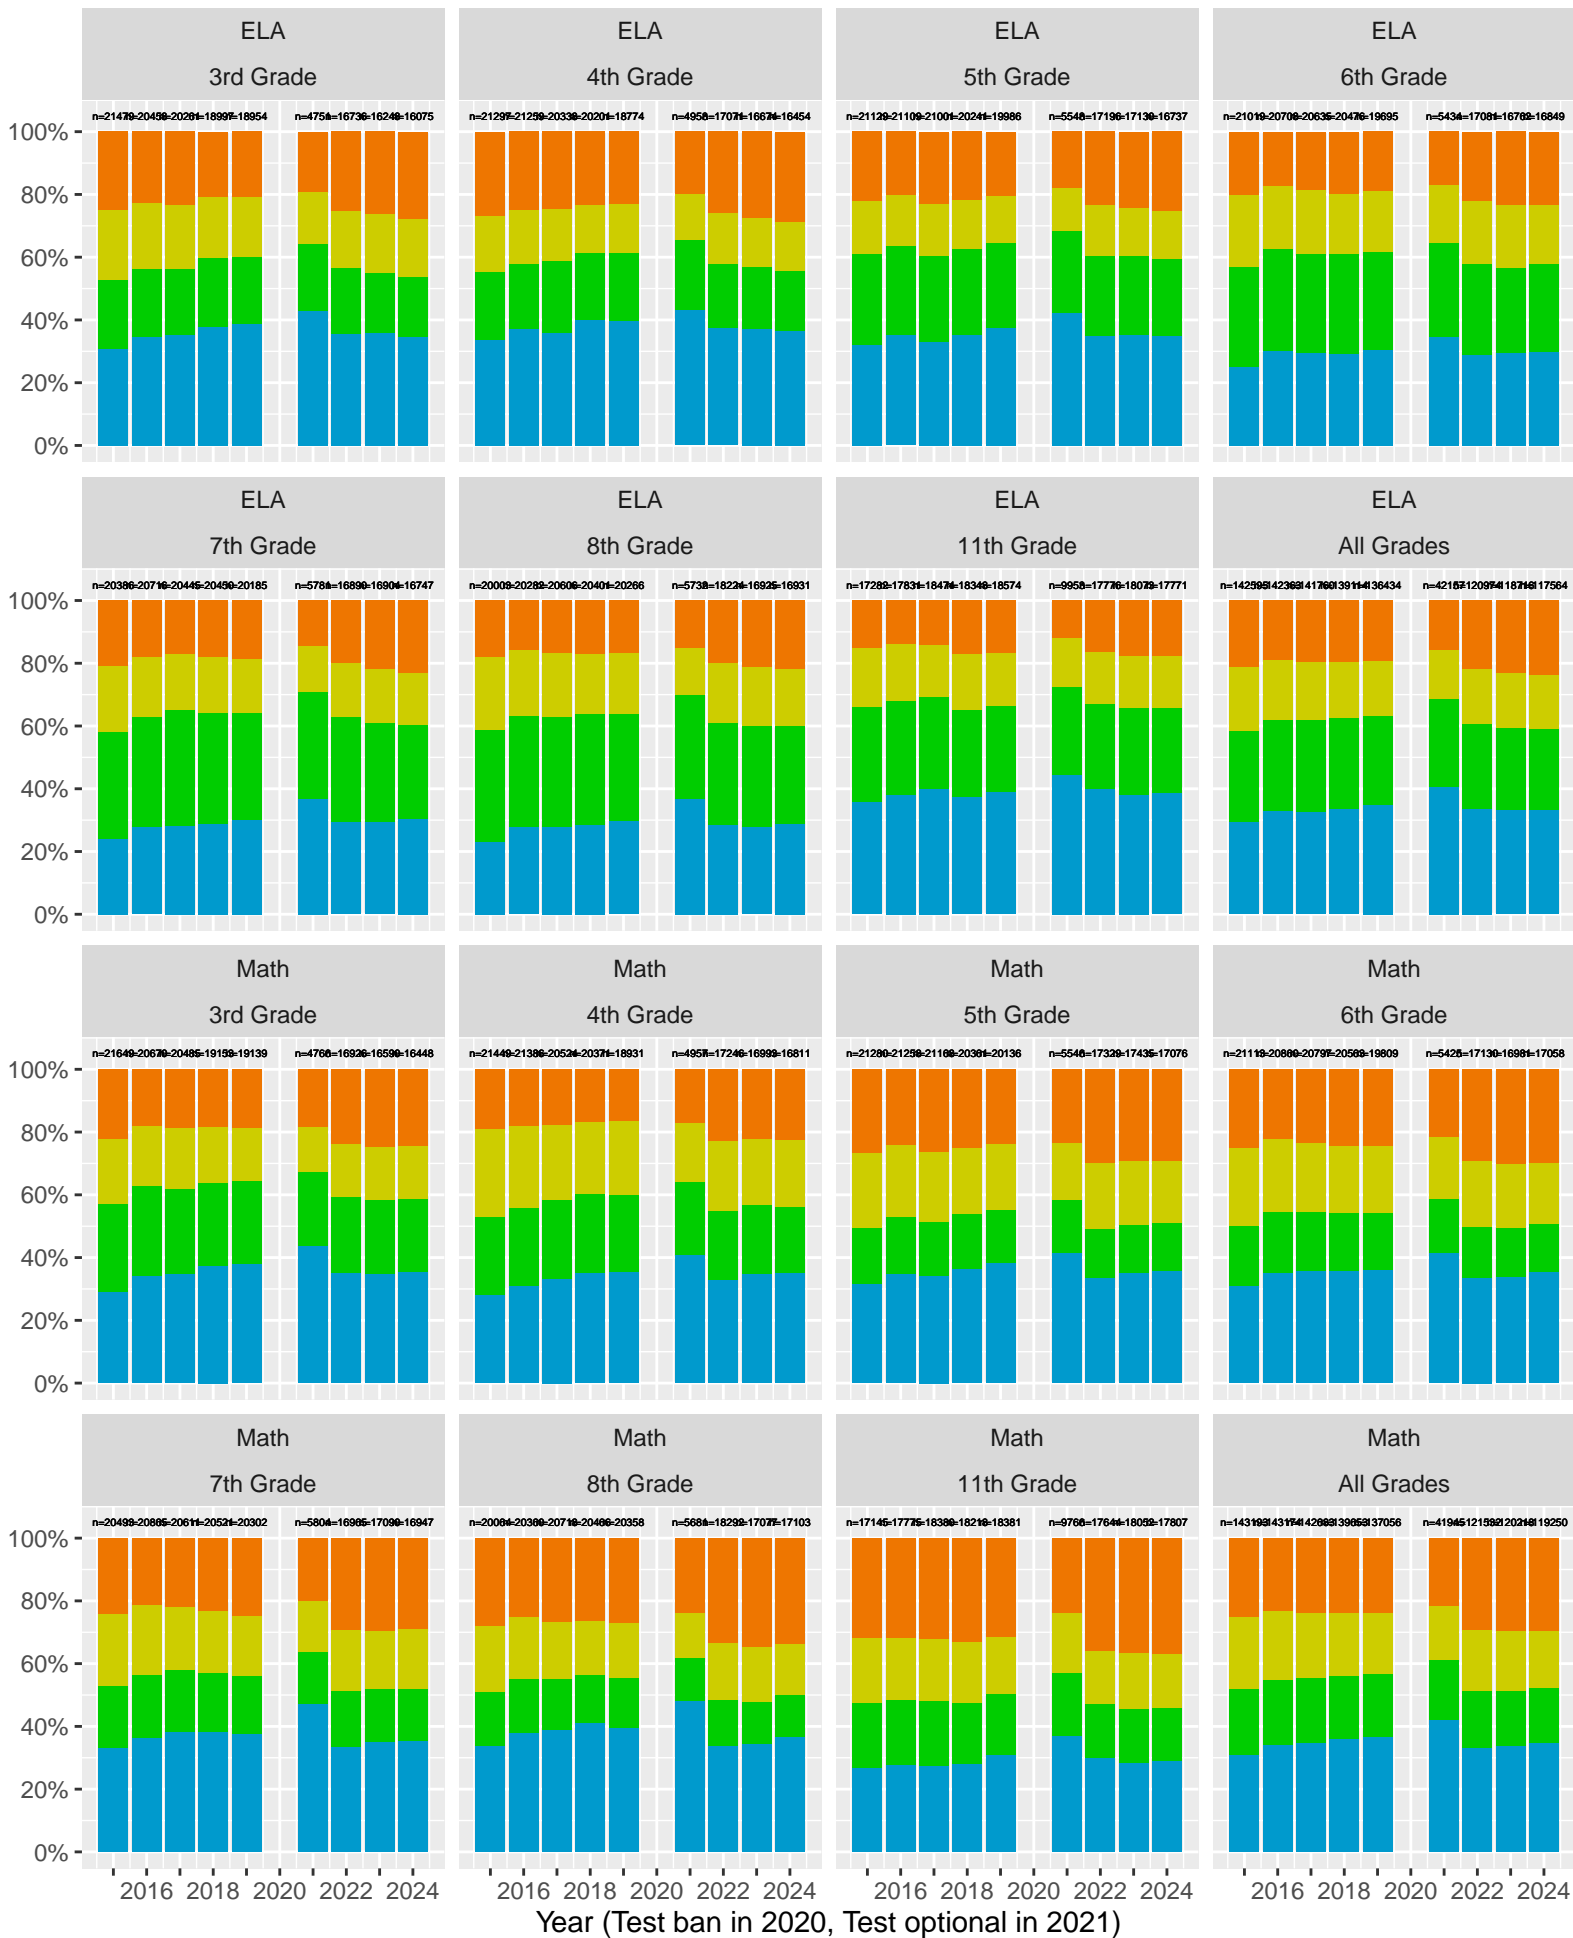

2015–24 CAASPP Trends for the Santa Clara County

November 2024
Piedmont, California

TABLE OF CONTENTS

High Level ELA and Math, trending by Year and broken out by Grade.....	p 3
Year over Year (YoY) variation by Grade for Standard Met (and Exceeded).....	p 4
ELA and Math drilldown to Subject Areas 1–4, by Year, by Grade.....	p 5–8
Racial Distribution of Students in 2024.....	p 9
All Grade ELA and Math by Sex, (Non–)White, Race, Disadvantage, Parent Ed	p 10–14
CAST Life Sciences, Physical Science, Earth and Space Science.....	p 15–17
CAST Life Sciences, Earth and Space by Sex.....	p 18
CAST Physical Science by (Non–)White, Parent Education.....	p 19–20

CAASPP Test Performance: Santa Clara County

Key: ■ Standard Exceeded ■ Standard Met ■ Standard Nearly Met ■ Standard Not Met

Grades stacked (trends, variance, outliers)

Santa Clara County (Subject Area 1)

Key: ■ Above Standard ■ Near Standard ■ Below Standard

Santa Clara County (Subject Area 2)

Key: ■ Above Standard ■ Near Standard ■ Below Standard

Santa Clara County (Subject Area 3)

Key: ■ Above Standard ■ Near Standard ■ Below Standard