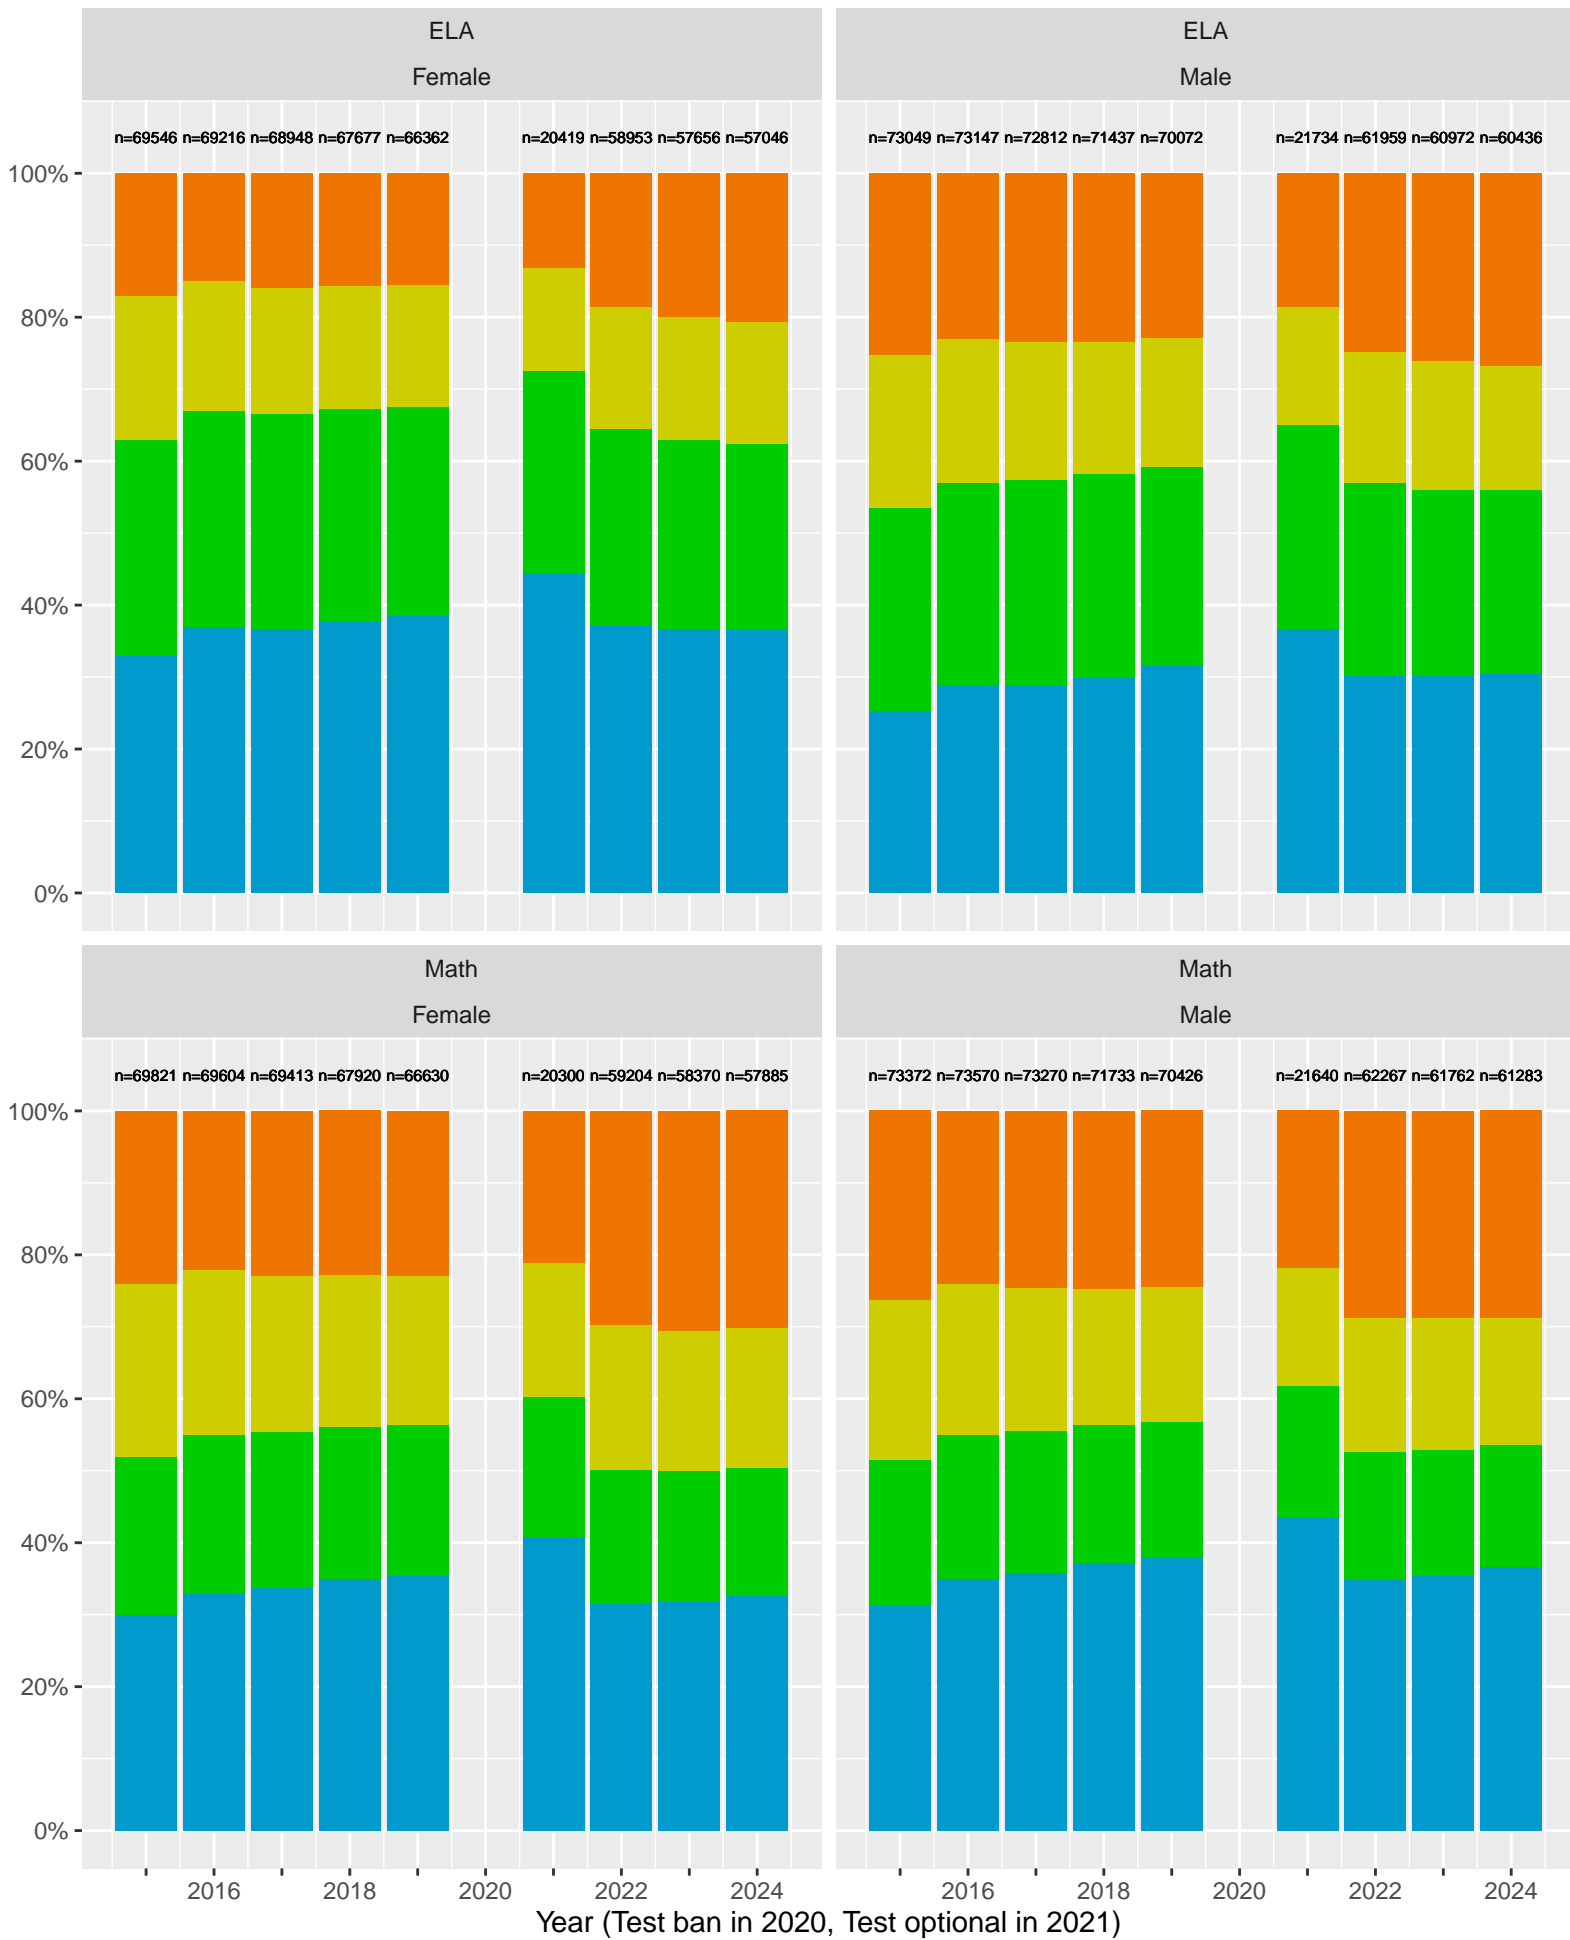

Key: ■ Above Standard ■ Near Standard ■ Below Standard

Santa Clara County (Subject Area 2)

Key: ■ Above Standard ■ Near Standard ■ Below Standard

Santa Clara County (Subject Area 3)

Key: ■ Above Standard ■ Near Standard ■ Below Standard

Santa Clara County (Subject Area 4)

Key: ■ Above Standard ■ Near Standard ■ Below Standard

Racial distribution of Santa Clara County students tested in 2024

Santa Clara County by Sex

Key: ■ Standard Exceeded ■ Standard Met ■ Standard Nearly Met ■ Standard Not Met

Santa Clara County by Non-White + White

Key: ■ Standard Exceeded ■ Standard Met ■ Standard Nearly Met ■ Standard Not Met

CAASPP Test Performance: Santa Clara County by Race

Key: ■ Standard Exceeded ■ Standard Met ■ Standard Nearly Met ■ Standard Not Met