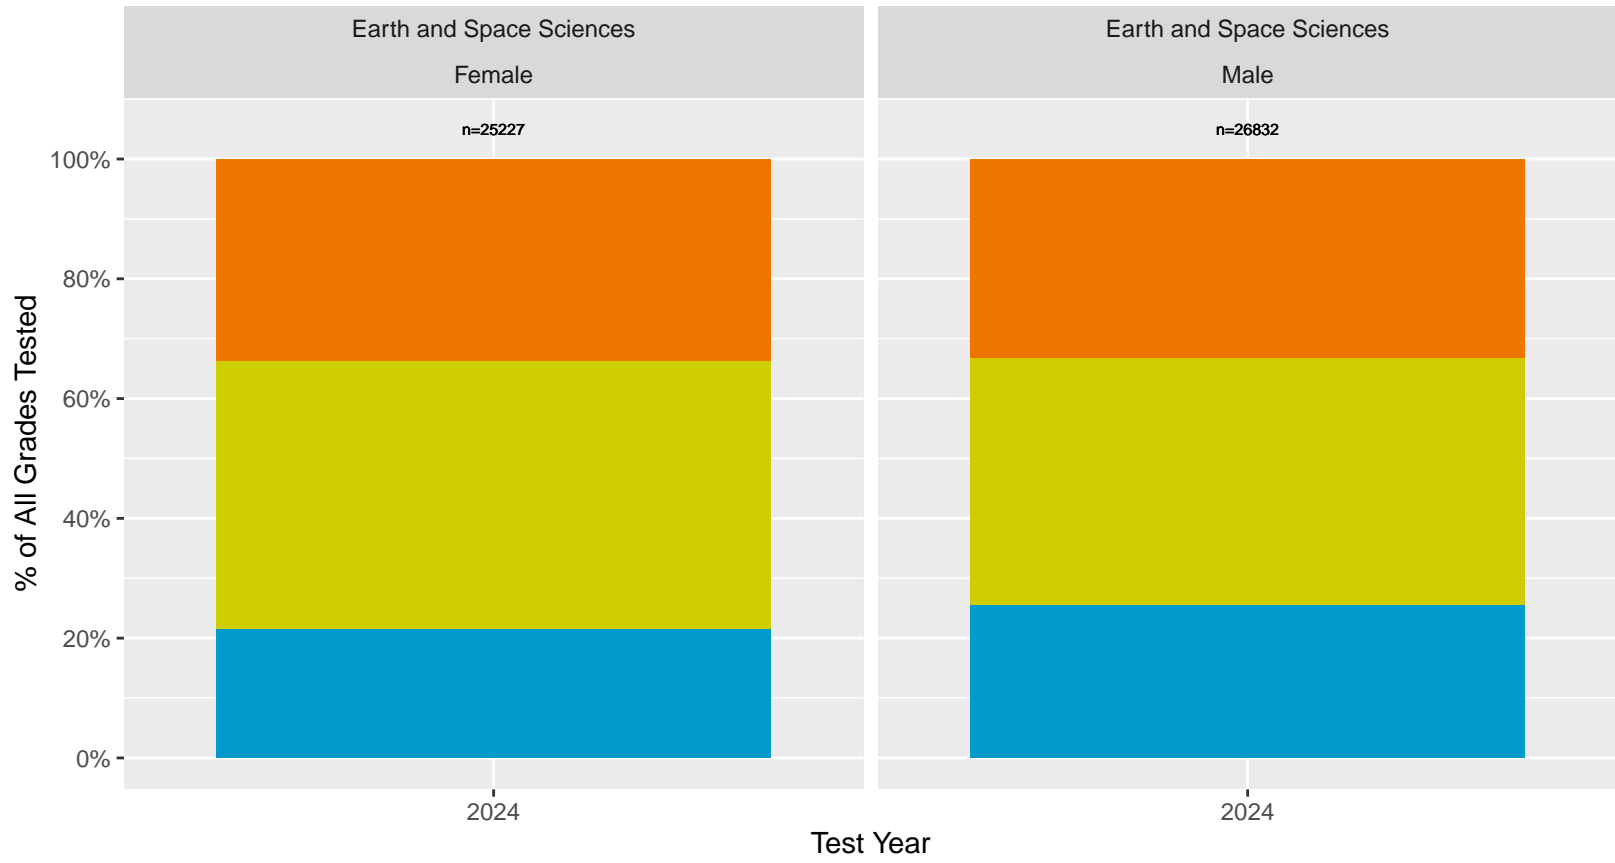

CA Science Test (CAST): Santa Clara County (Earth and Space Sciences)

Key: ■ Above Standard ■ Near Standard ■ Below Standard

CA Science Test (CAST): Santa Clara County (Sex)

Key: Above Standard Near Standard Below Standard

CA Science Test (CAST): Santa Clara County (Sex)

Key: Above Standard Near Standard Below Standard

CA Science Test (CAST): Santa Clara County by Non-White + White

Key: ■ Above Standard ■ Near Standard ■ Below Standard