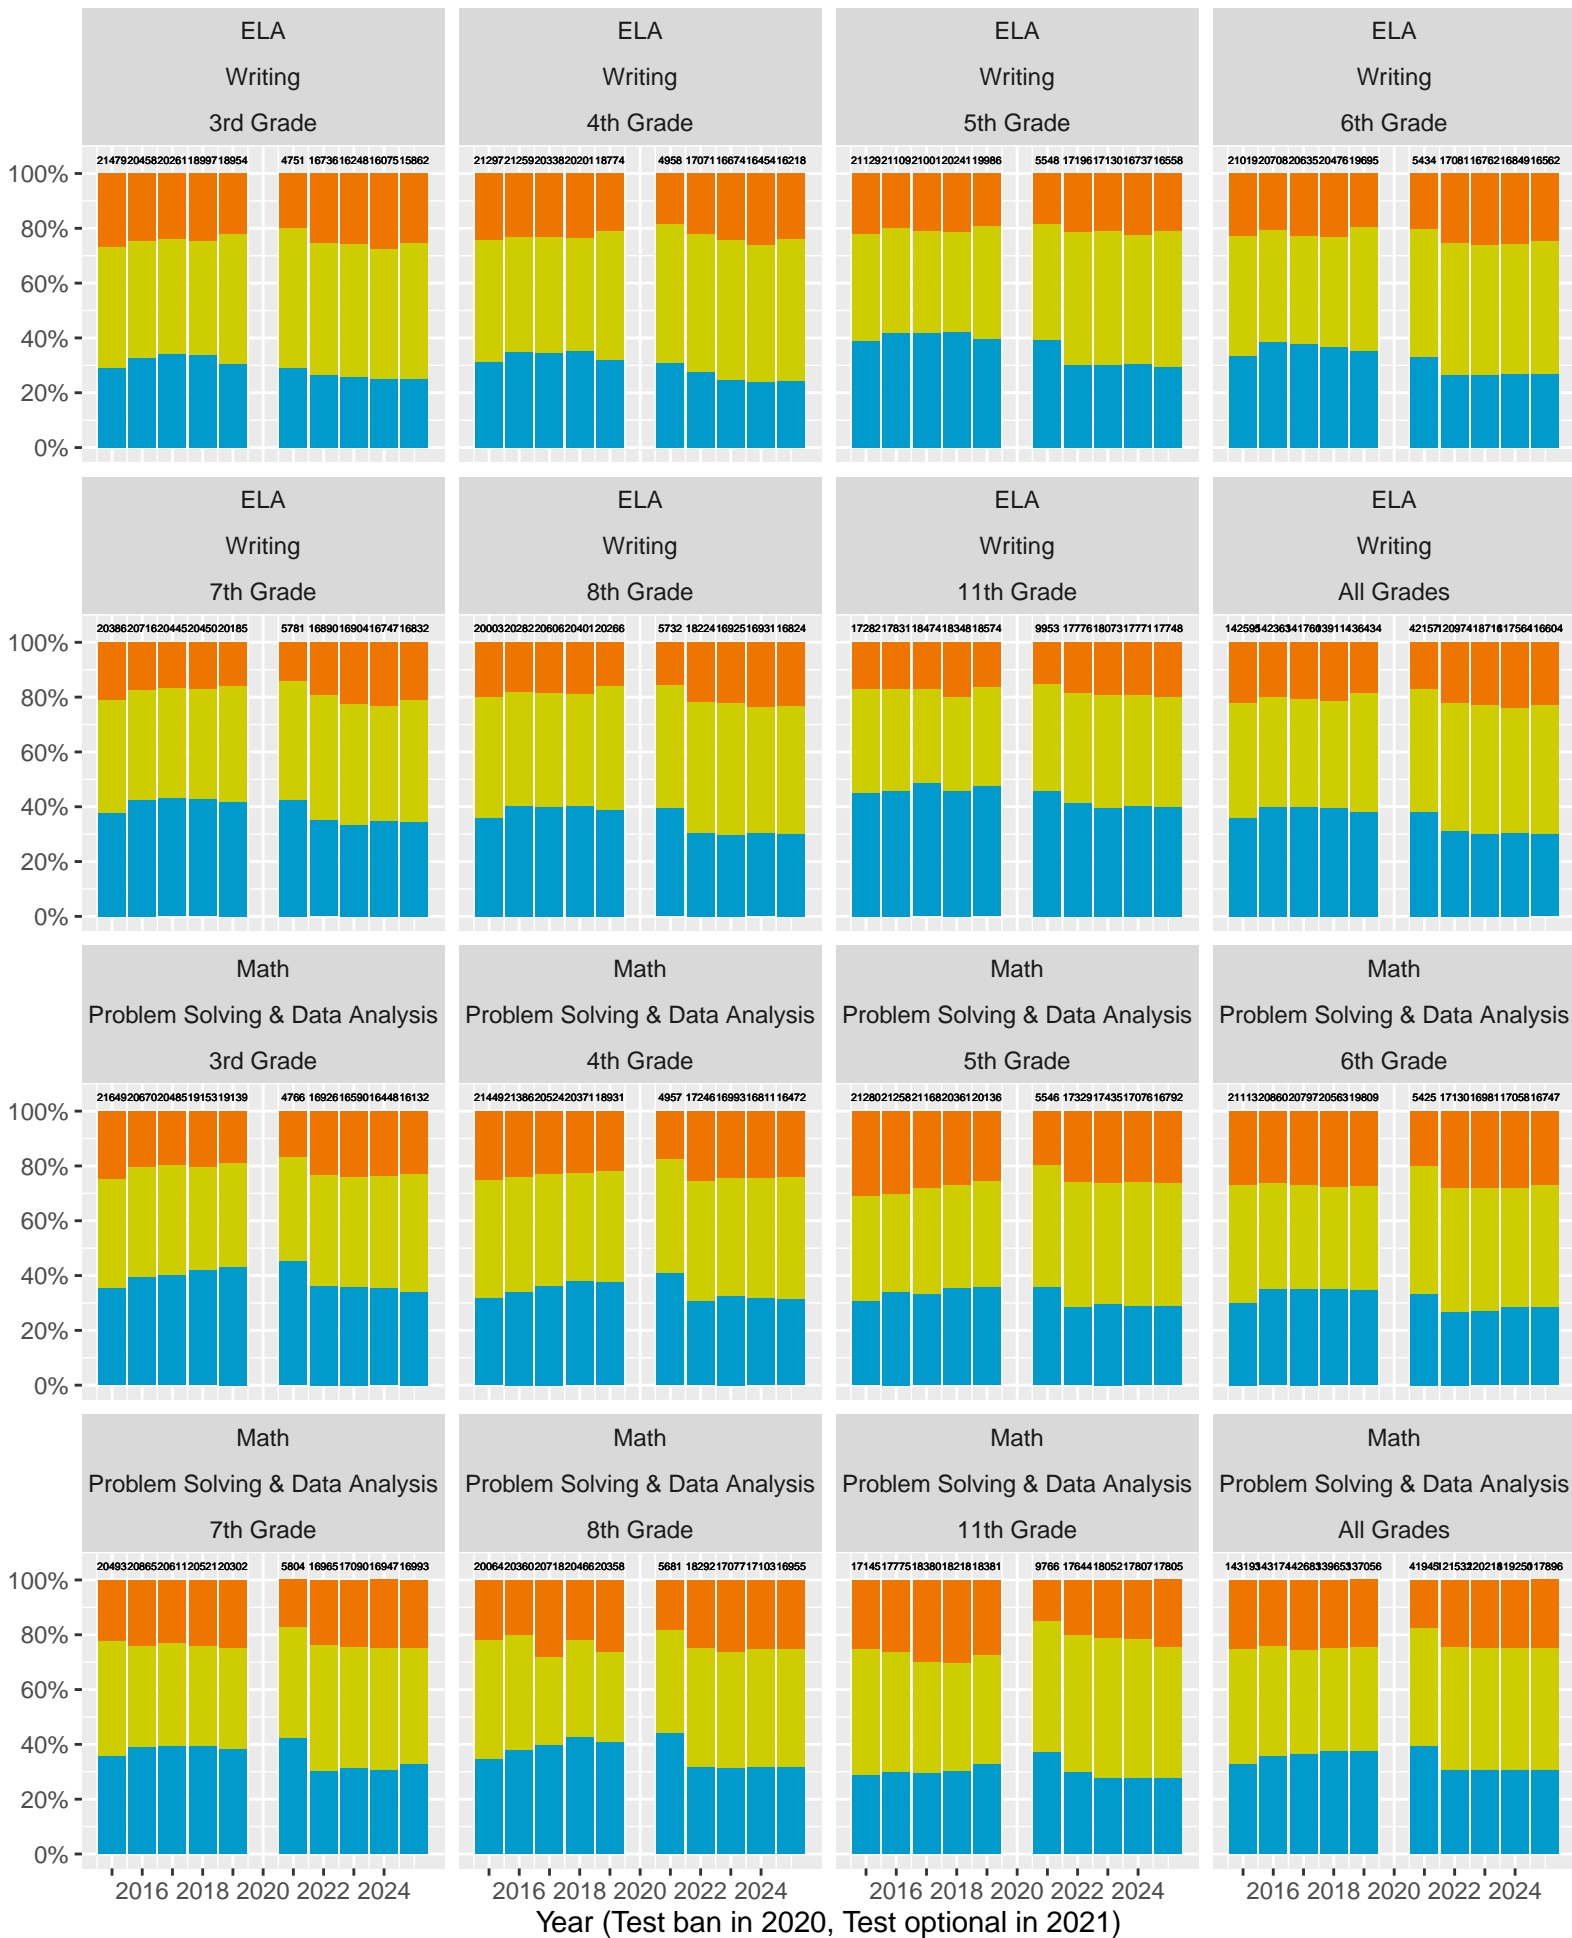

2015–25 CAASPP Trends for the Santa Clara County

Feb 2026
Piedmont, California

TABLE OF CONTENTS

High Level ELA and Math, trending by Year and broken out by Grade.....	p 3
Year over Year (YoY) variation by Grade for Standard Met (and Exceeded).....	p 4
ELA and Math drilldown to Subject Areas 1–4, by Year, by Grade.....	p 5–8
Racial Distribution of Students in 2024.....	p 9
All Grade ELA and Math by Sex, (Non–)White, Race, Disadvantage, Parent Ed	p 10–14
CAST Life Sciences, Physical Science, Earth and Space Science.....	p 15–17
CAST Life Sciences, Earth and Space by Sex.....	p 18
CAST Physical Science by (Non–)White, Parent Education.....	p 19–20

CAASPP Test Performance: Santa Clara County

Key: ■ Standard Exceeded ■ Standard Met ■ Standard Nearly Met ■ Standard Not Met

Grades stacked (trends, variance, outliers)

Santa Clara County (Subject Area 1)

Key: ■ Above Standard ■ Near Standard ■ Below Standard

Santa Clara County (Subject Area 2)

Key: ■ Above Standard ■ Near Standard ■ Below Standard

Santa Clara County (Subject Area 3)

Key: ■ Above Standard ■ Near Standard ■ Below Standard

Santa Clara County by Non-White + White

Key: ■ Standard Exceeded ■ Standard Met ■ Standard Nearly Met ■ Standard Not Met

CAASPP Test Performance: Santa Clara County by Race

Key: Standard Exceeded Standard Met Standard Nearly Met Standard Not Met