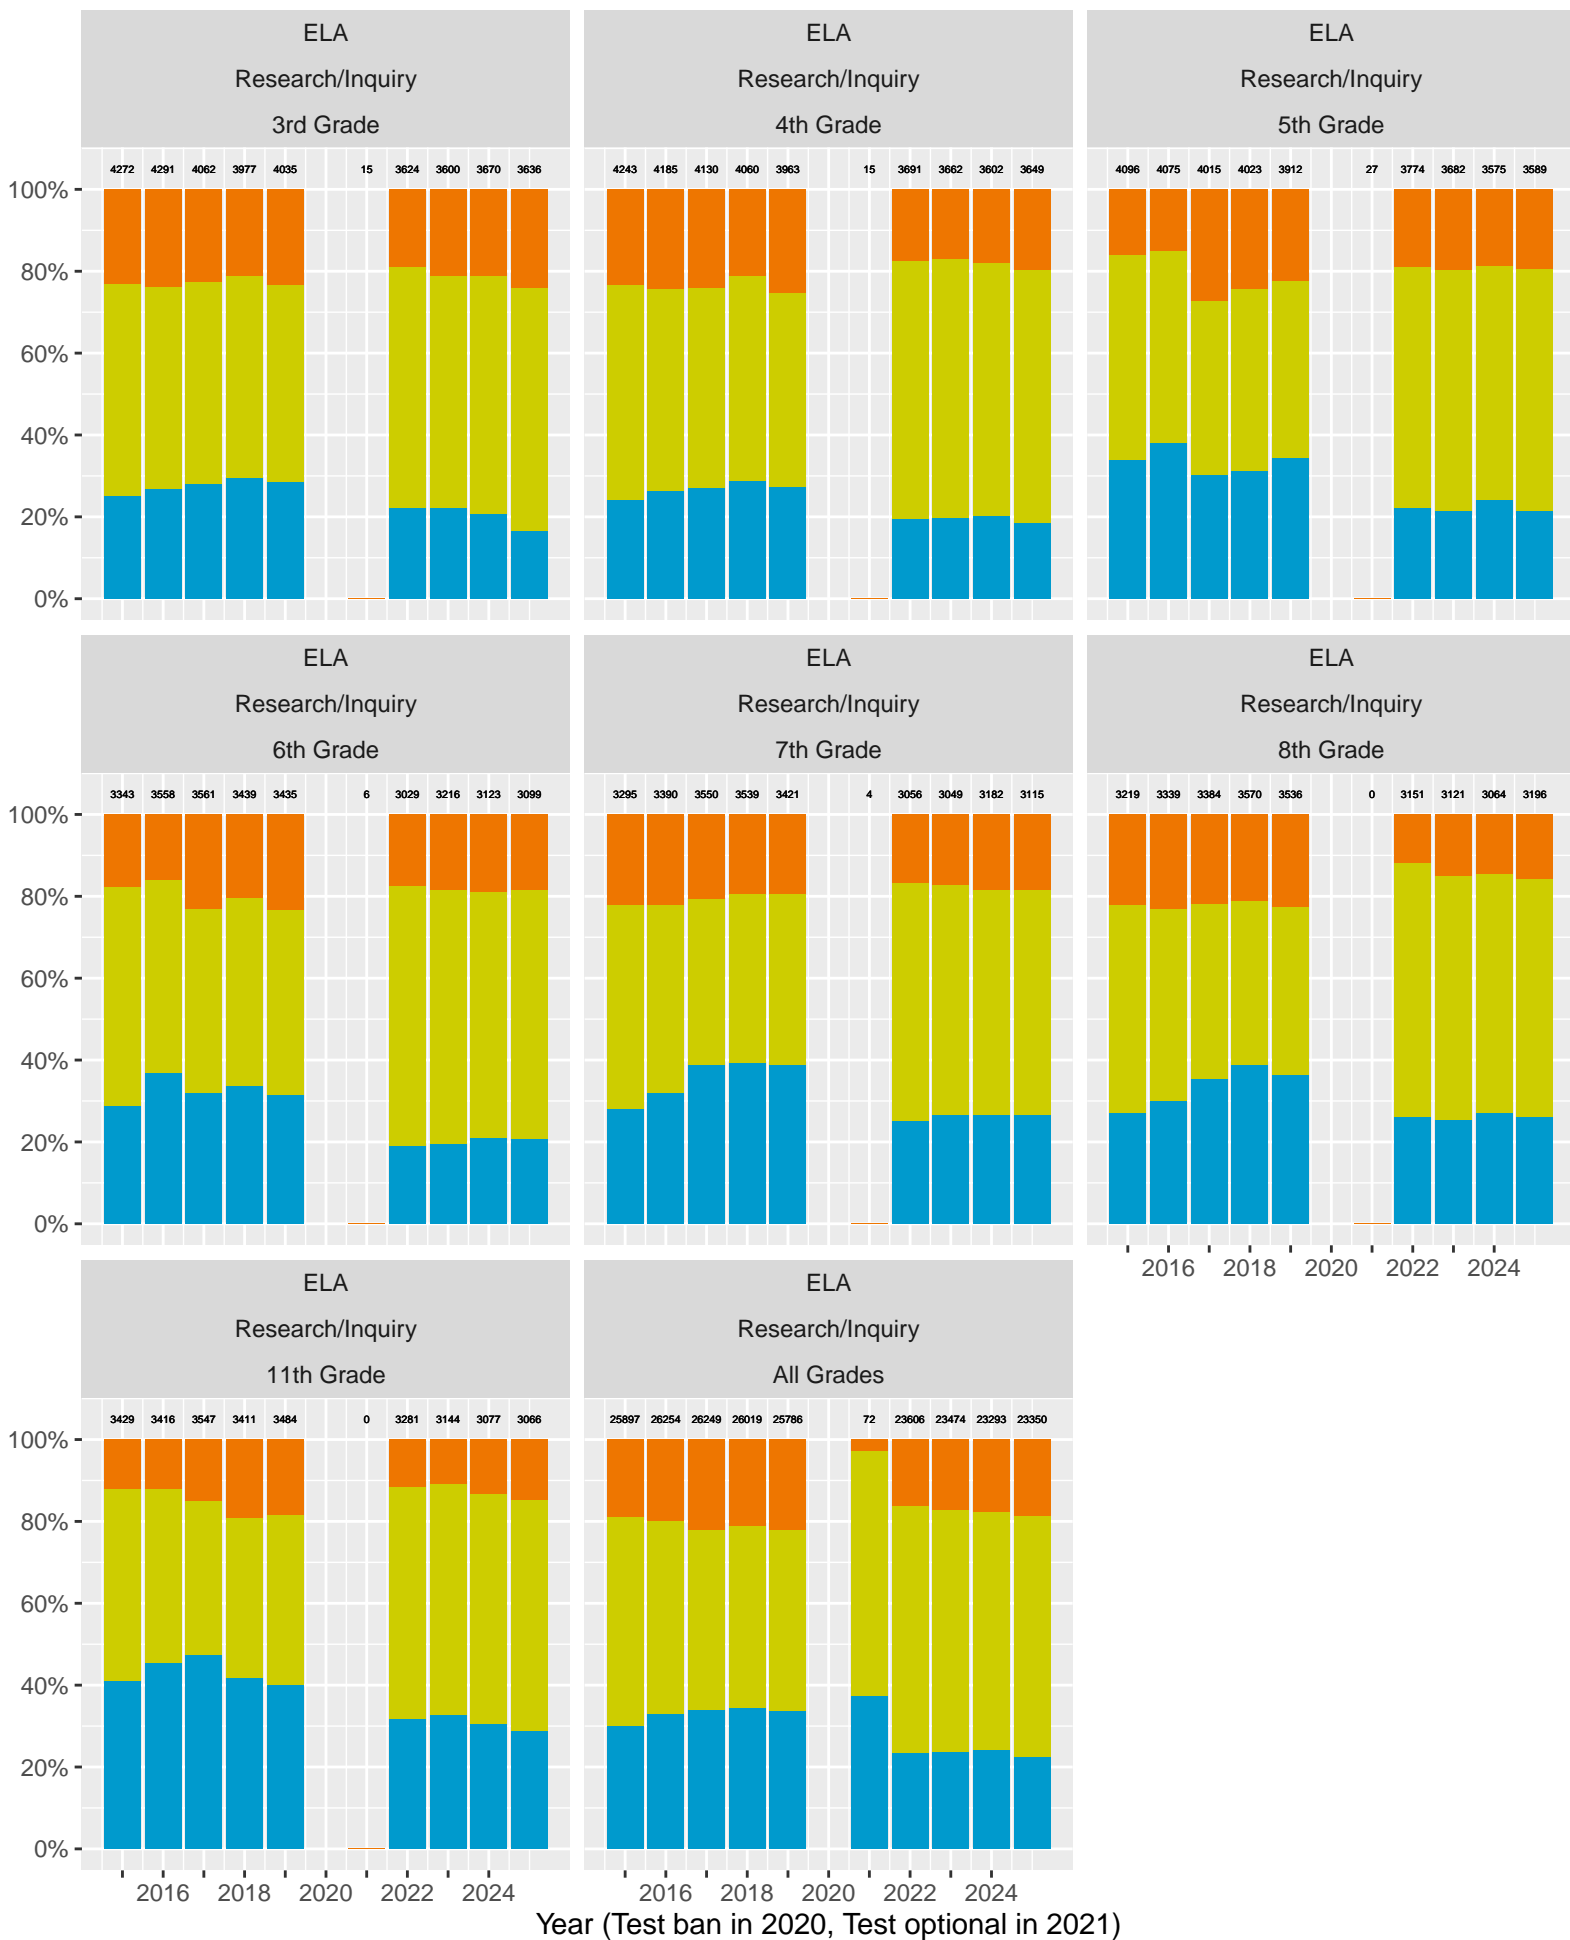

Key: ■ Above Standard ■ Near Standard ■ Below Standard

San Francisco Unified School District (Subject Area 2)

Key: ■ Above Standard ■ Near Standard ■ Below Standard

San Francisco Unified School District (Subject Area 3)

Key: ■ Above Standard ■ Near Standard ■ Below Standard

San Francisco Unified School District (Subject Area 4)

Key: ■ Above Standard ■ Near Standard ■ Below Standard

Racial distribution of San Francisco Unified School District students tested in 2024