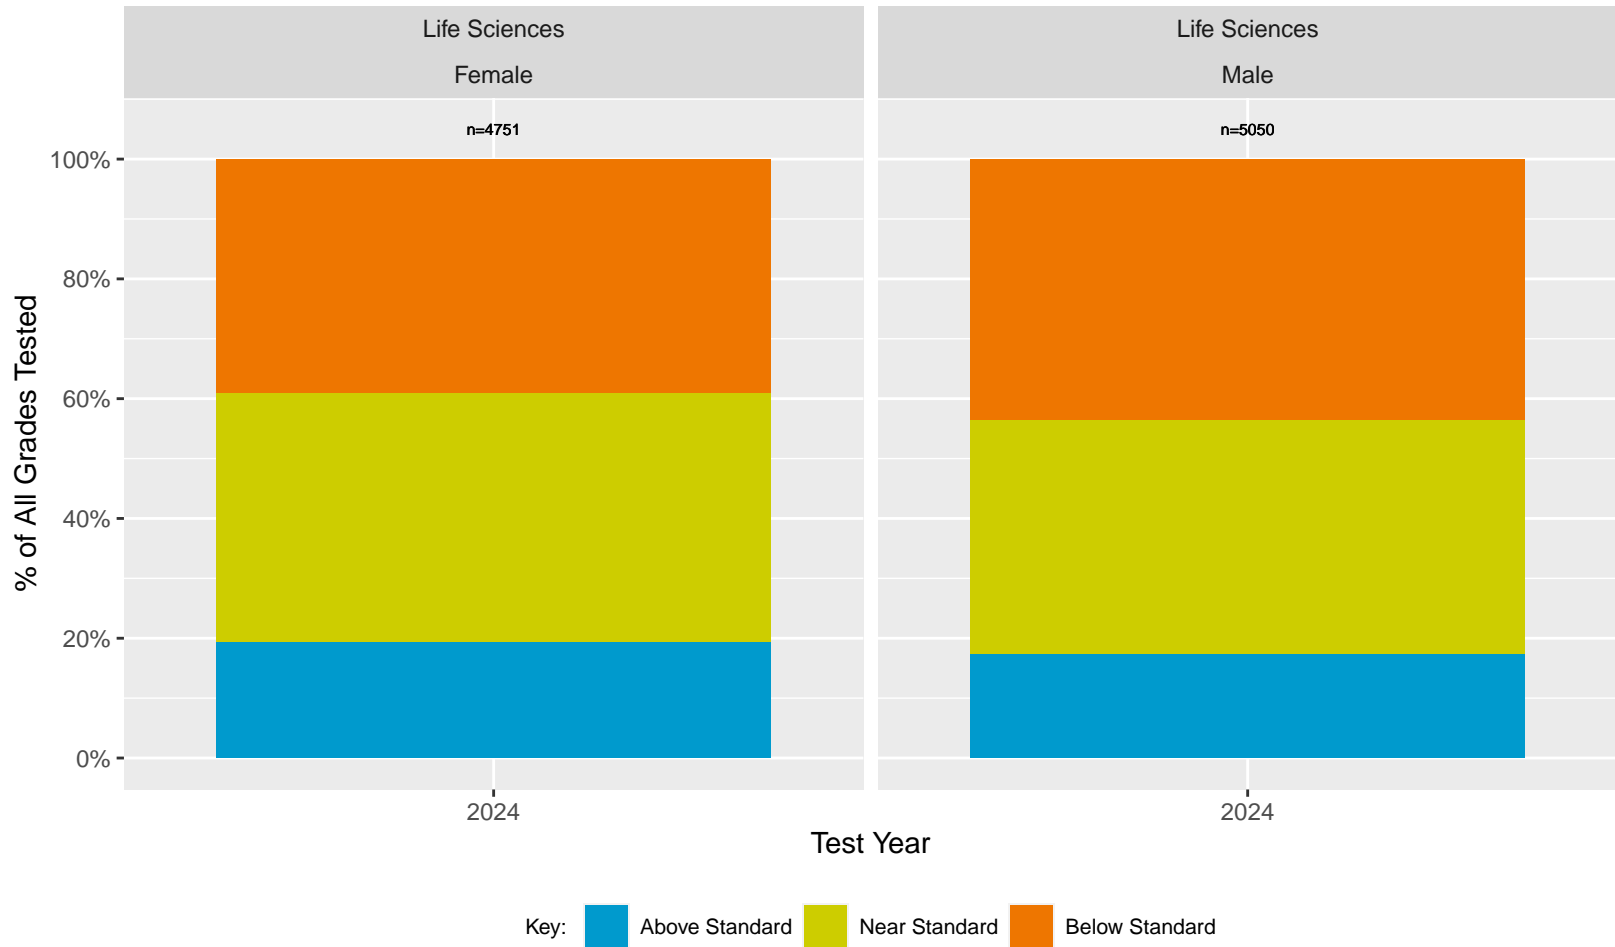

CA Science Test (CAST): San Francisco Unified School District (Physical Sciences)

Key: ■ Above Standard ■ Near Standard ■ Below Standard

CA Science Test (CAST): San Francisco Unified School District (Earth and Space Sciences)

Key: ■ Above Standard ■ Near Standard ■ Below Standard

CA Science Test (CAST): San Francisco Unified School District (Sex)

CA Science Test (CAST): San Francisco Unified School District (Sex)

CA Science Test (CAST): San Francisco Unified School District by Non-White + White