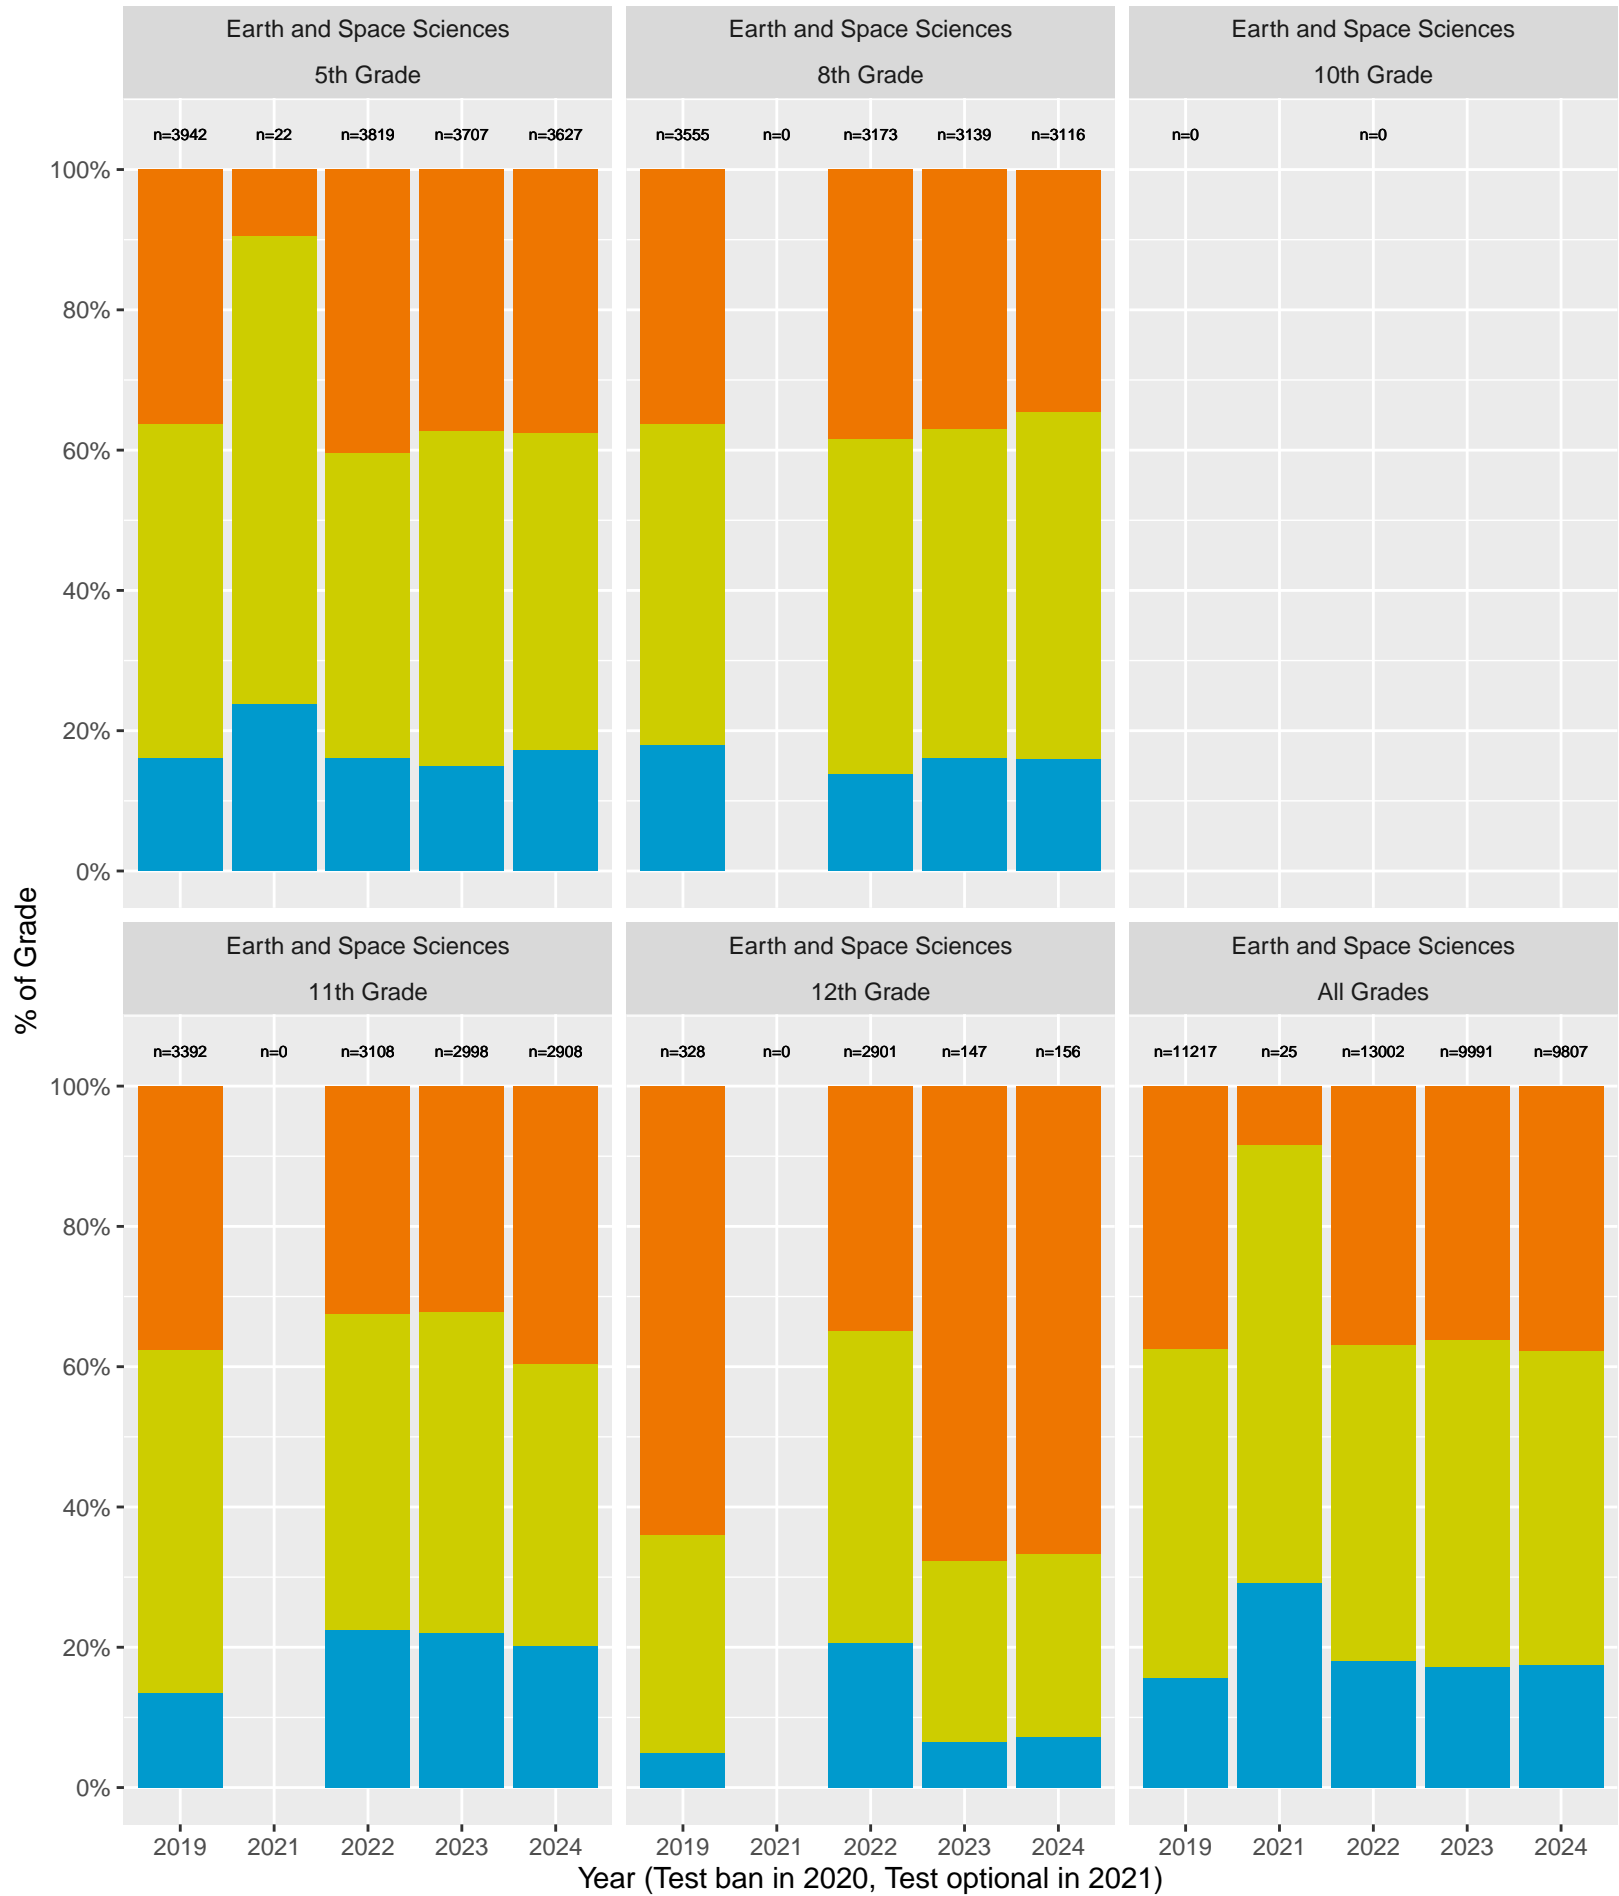

CA Science Test (CAST): San Francisco Unified School District (Earth and Space Sciences)

Key: ■ Above Standard ■ Near Standard ■ Below Standard