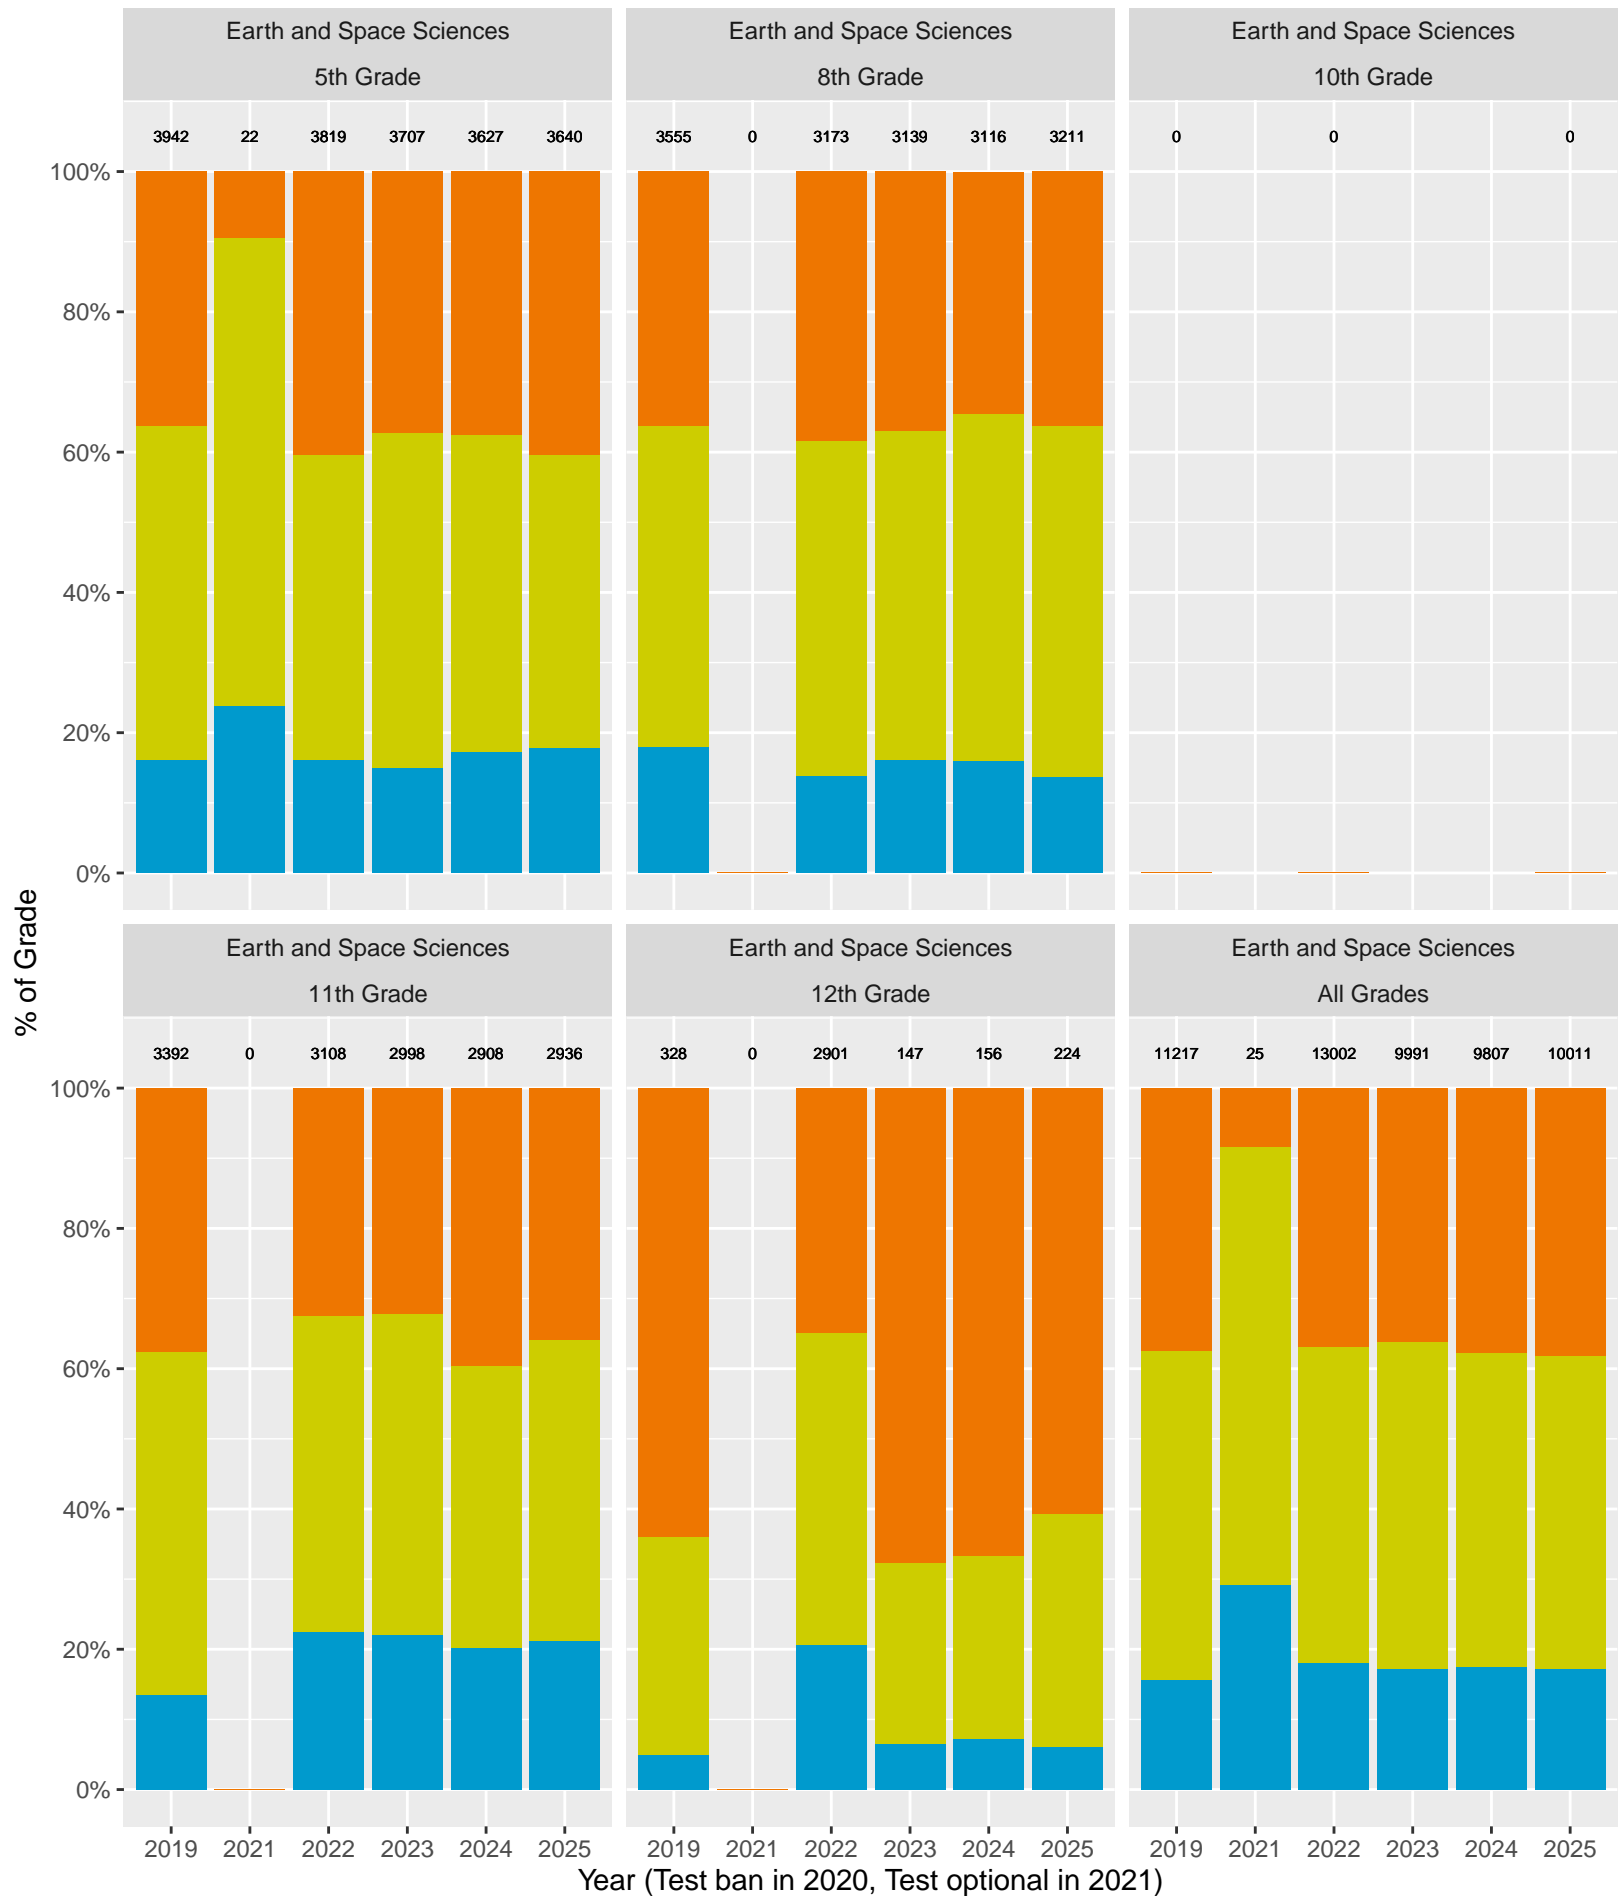

CA Science Test (CAST):

San Francisco Unified School District (Earth and Space Sciences)

Key: ■ Above Standard ■ Near Standard ■ Below Standard