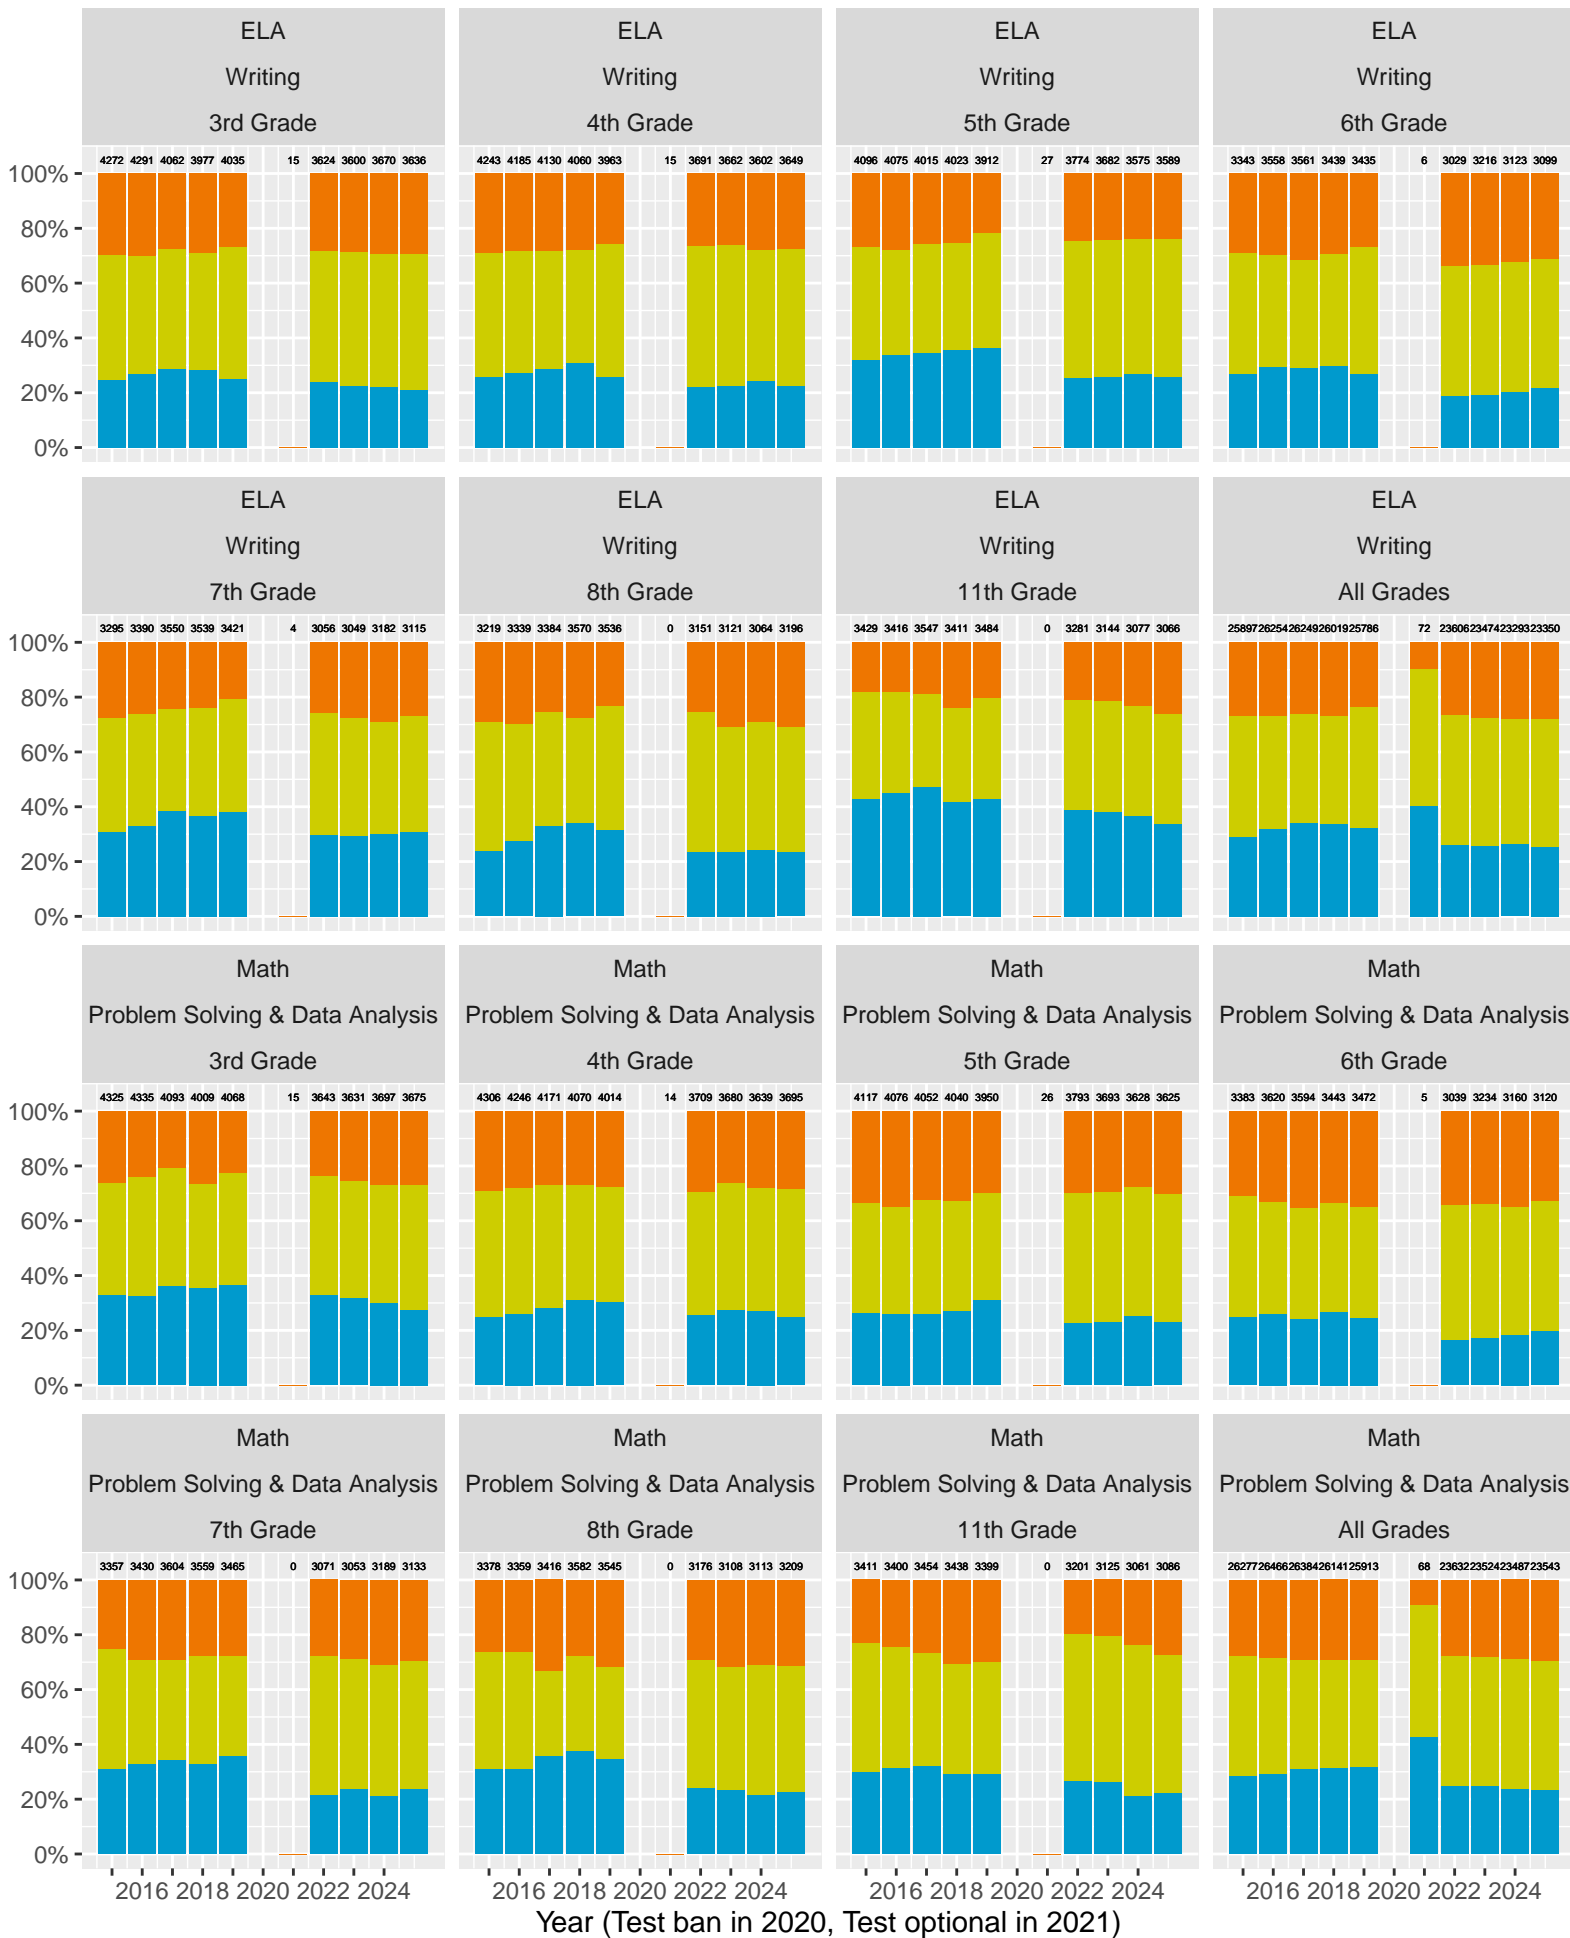

2015–25 CAASPP Trends for the San Francisco Unified School District

Feb 2026
Piedmont, California

TABLE OF CONTENTS

High Level ELA and Math, trending by Year and broken out by Grade.....	p 3
Year over Year (YoY) variation by Grade for Standard Met (and Exceeded).....	p 4
ELA and Math drilldown to Subject Areas 1–4, by Year, by Grade.....	p 5–8
Racial Distribution of Students in 2024.....	p 9
All Grade ELA and Math by Sex, (Non–)White, Disadvantage, Parent Ed.....	p 10–13
CAST Life Sciences, Physical Science, Earth and Space Science.....	p 14–16
CAST Life Sciences, Earth and Space by Sex.....	p 17
CAST Physical Science by (Non–)White, Parent Education.....	p 18–19

CAASPP Test Performance: San Francisco Unified School District

Key: ■ Standard Exceeded ■ Standard Met ■ Standard Nearly Met ■ Standard Not Met

Grades stacked (trends, variance, outliers)

San Francisco Unified School District (Subject Area 1)

Key: ■ Above Standard ■ Near Standard ■ Below Standard

San Francisco Unified School District (Subject Area 2)

Key: ■ Above Standard ■ Near Standard ■ Below Standard

San Francisco Unified School District (Subject Area 3)