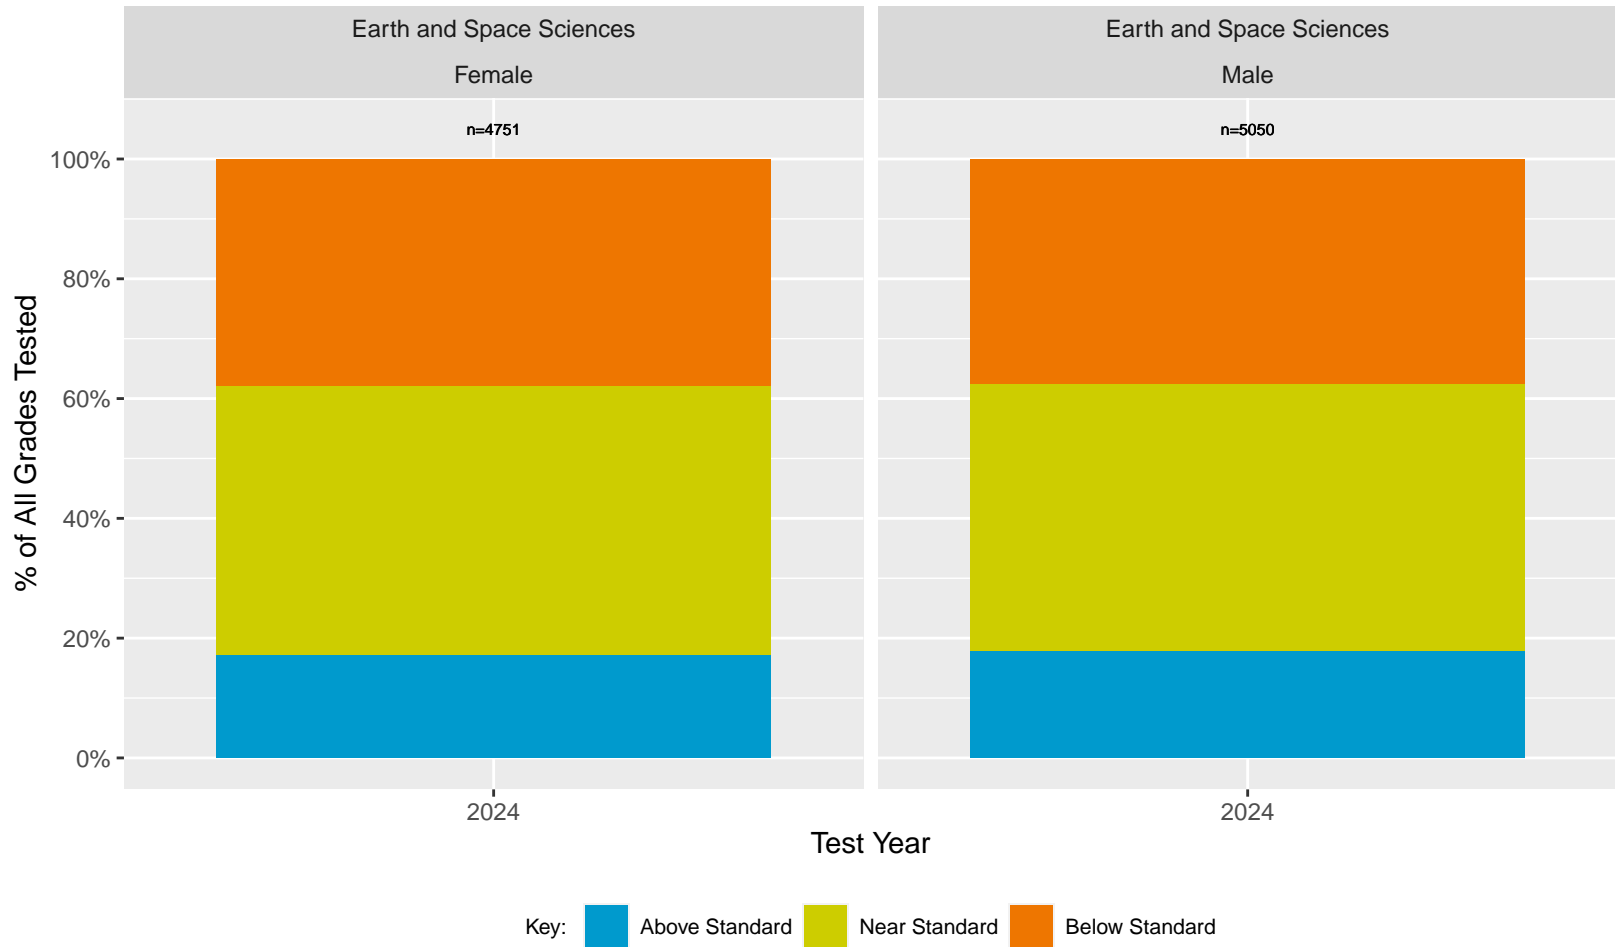

CA Science Test (CAST): San Francisco Unified School District (Physical Sciences)

Key: ■ Above Standard ■ Near Standard ■ Below Standard

CA Science Test (CAST): San Francisco Unified School District (Earth and Space Sciences)

Key: ■ Above Standard ■ Near Standard ■ Below Standard

CA Science Test (CAST): San Francisco Unified School District (Sex)

CA Science Test (CAST): San Francisco Unified School District (Sex)

CA Science Test (CAST): San Francisco Unified School District by Non-White + White