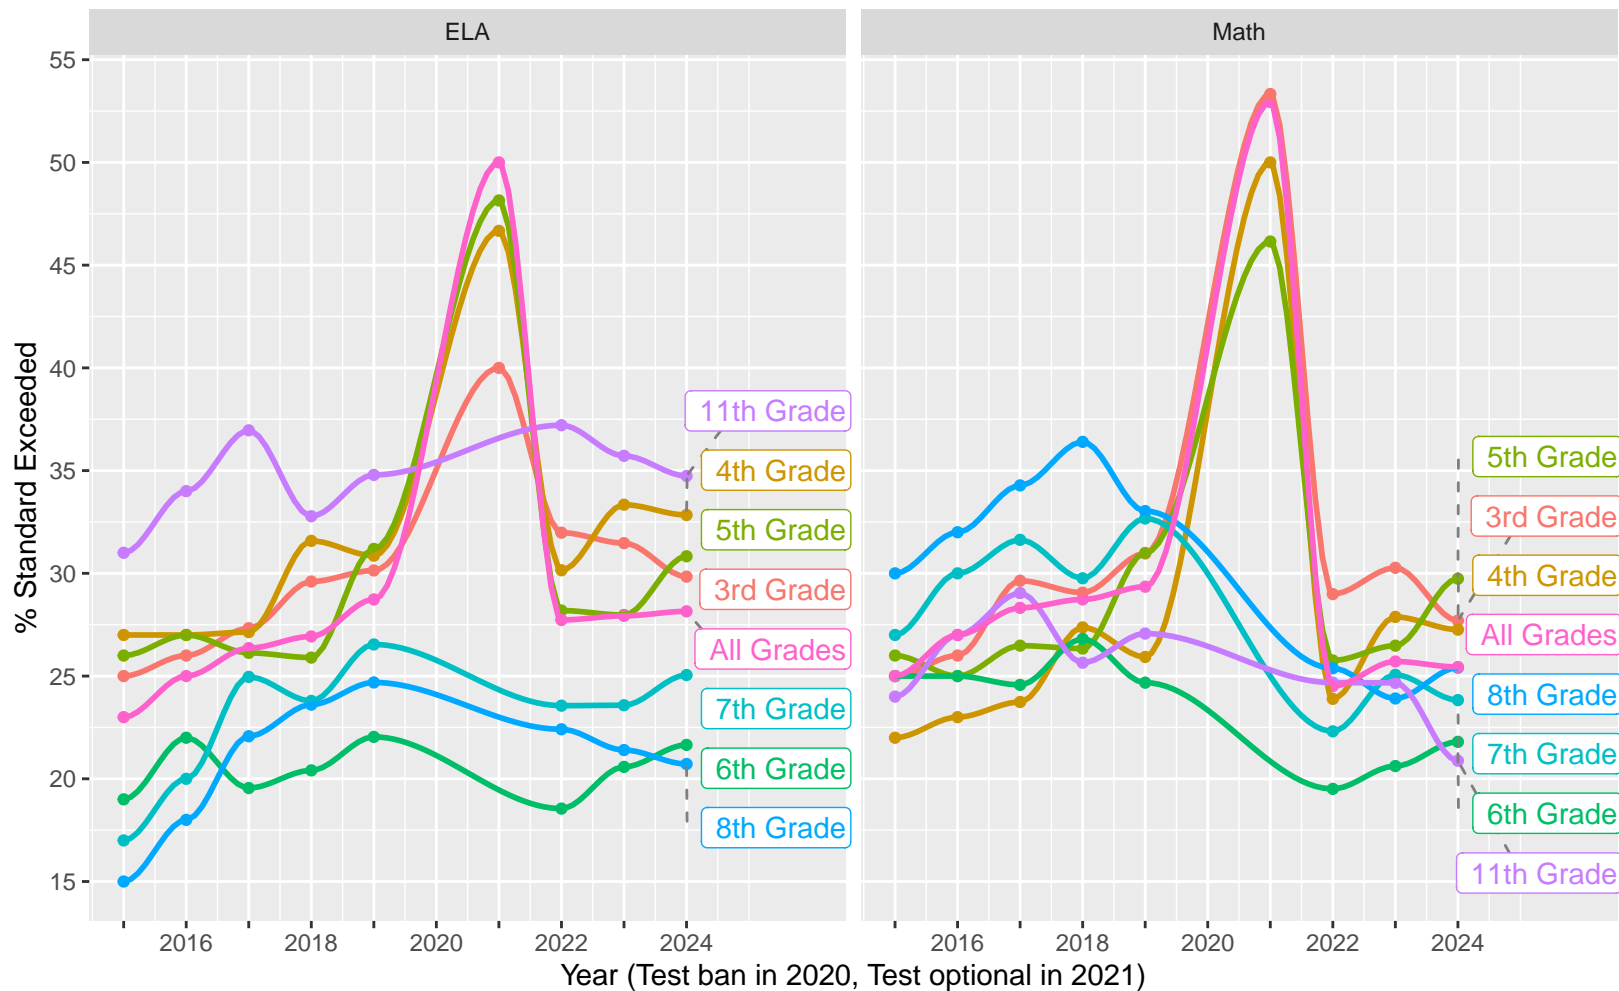

Grades stacked (trends, variance, outliers)