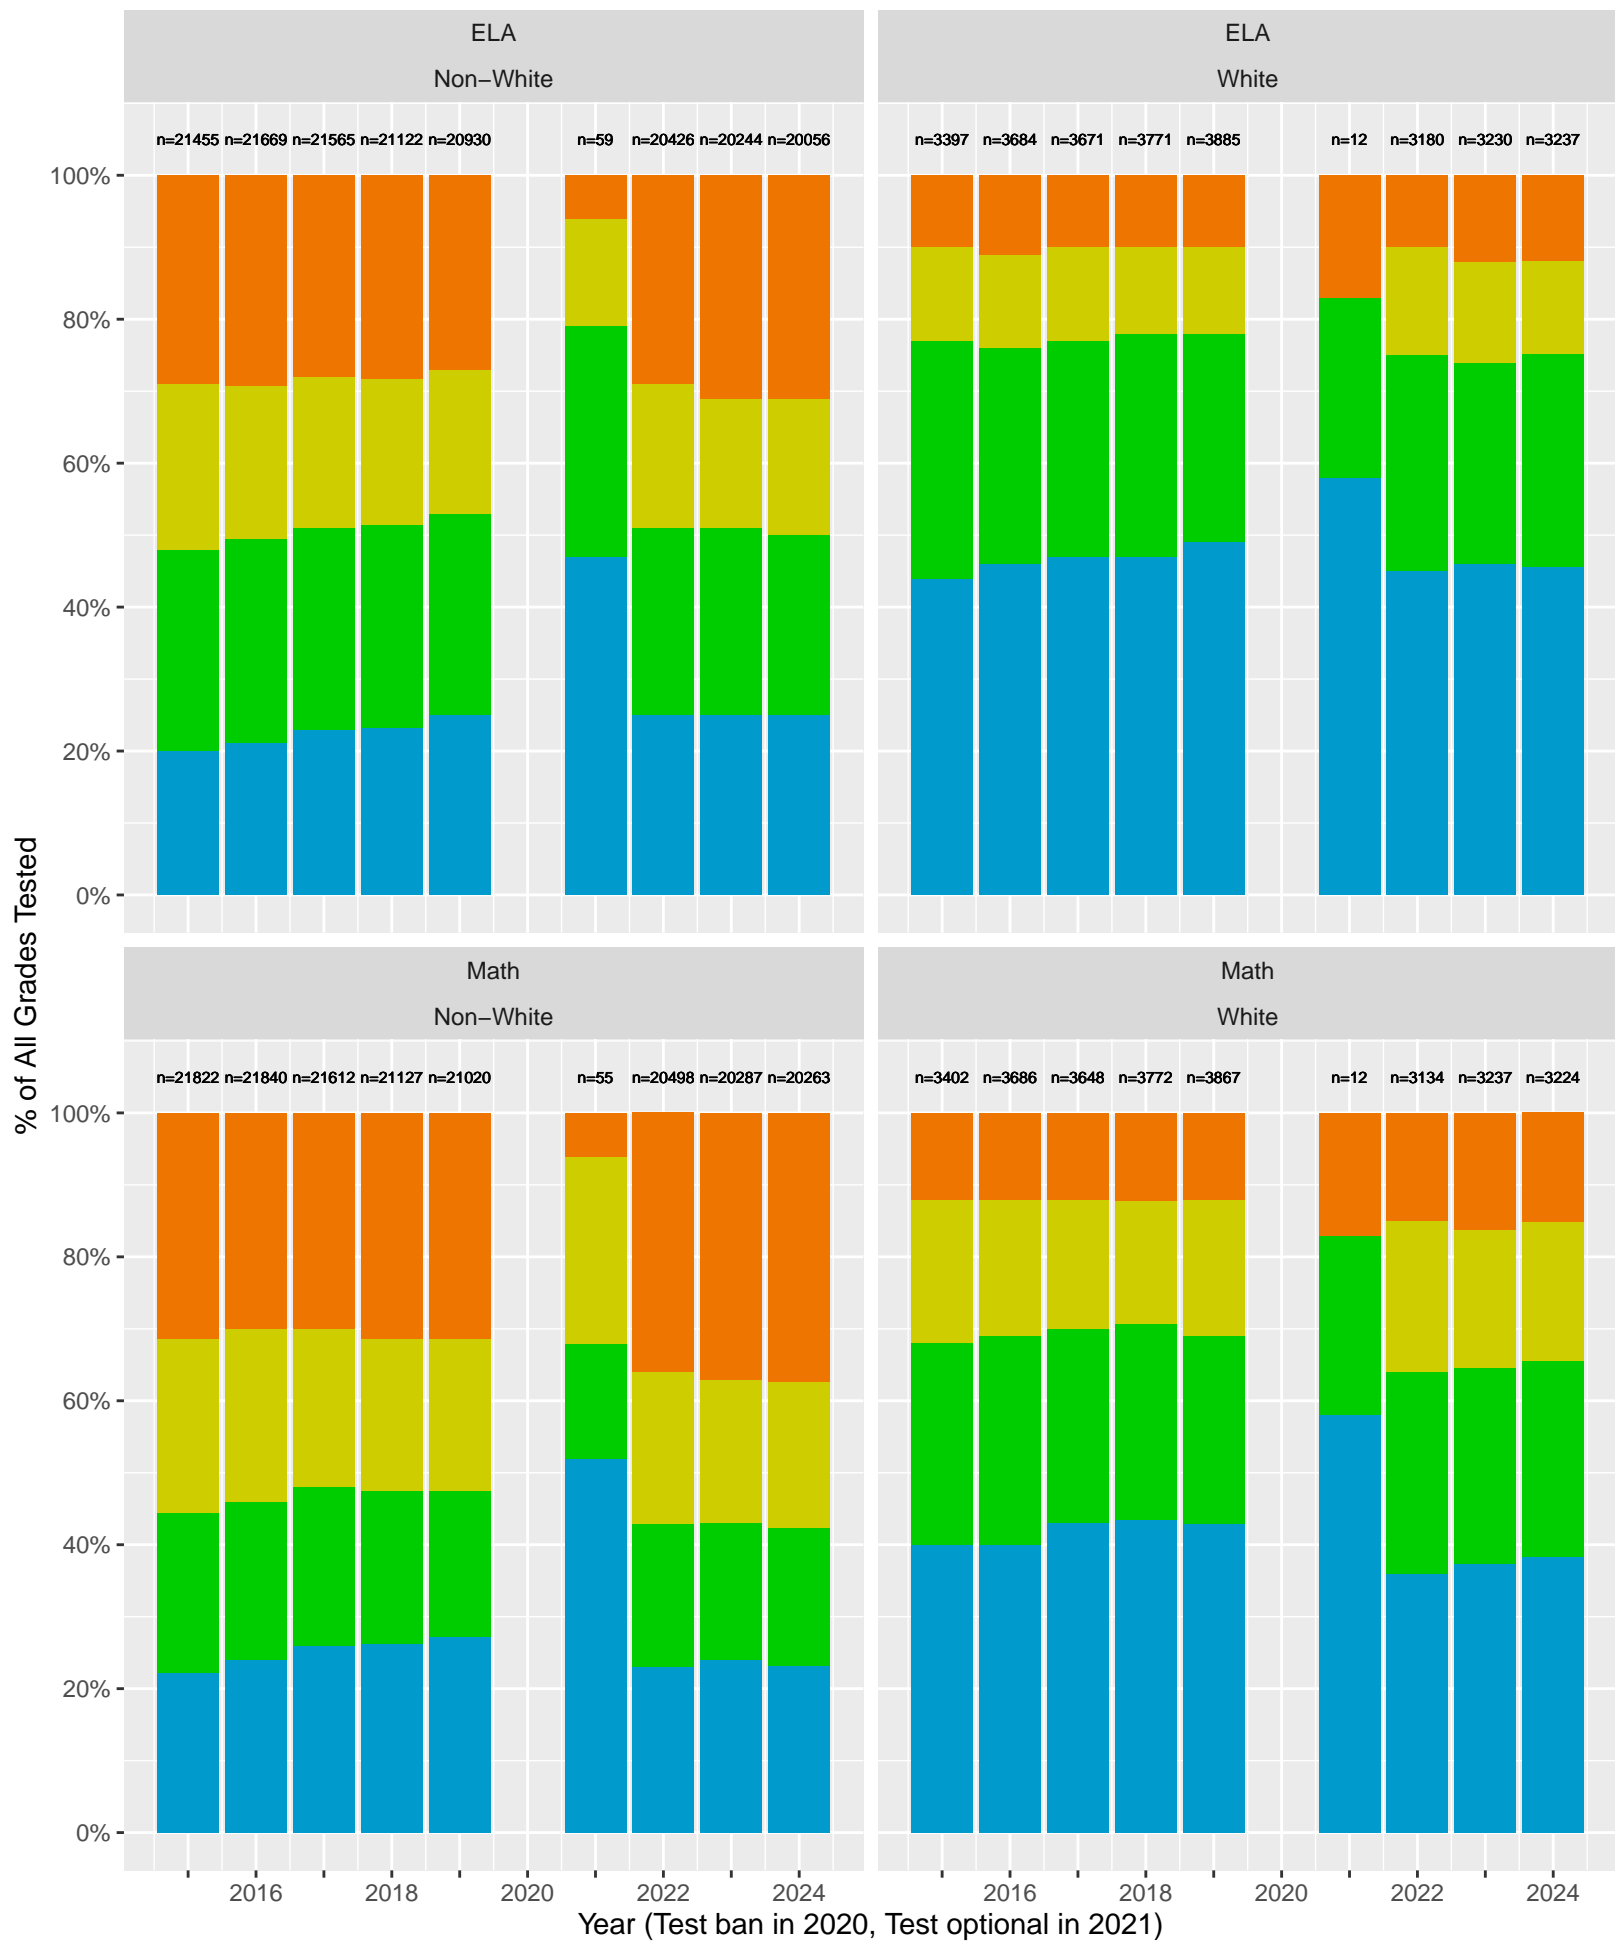

Key: ■ Above Standard ■ Near Standard ■ Below Standard

San Francisco Unified School District (Subject Area 2)

Key: ■ Above Standard ■ Near Standard ■ Below Standard

San Francisco Unified School District (Subject Area 3)

Key: ■ Above Standard ■ Near Standard ■ Below Standard

San Francisco Unified School District (Subject Area 4)

Key: ■ Above Standard ■ Near Standard ■ Below Standard

Racial distribution of San Francisco Unified School District students tested in 2024

San Francisco Unified School District by Sex

Key: ■ Standard Exceeded ■ Standard Met ■ Standard Nearly Met ■ Standard Not Met

San Francisco Unified School District by Non-White + White

Key: ■ Standard Exceeded ■ Standard Met ■ Standard Nearly Met ■ Standard Not Met