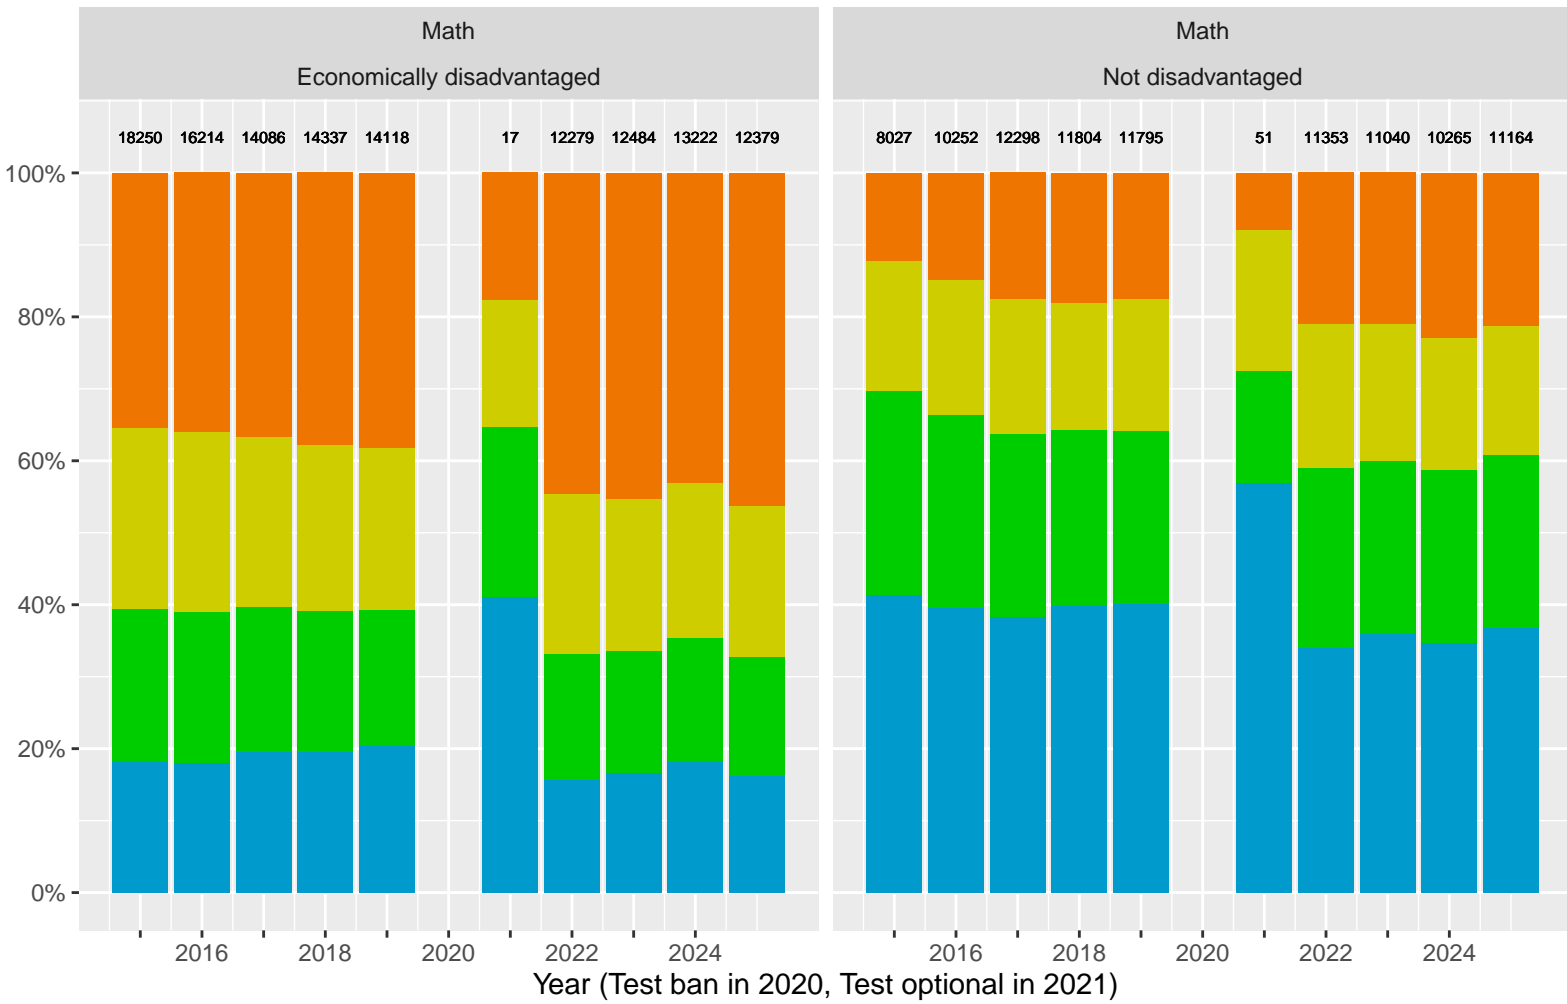

San Francisco Unified School District by Economic Disadvantage

Key: ■ Standard Exceeded ■ Standard Met ■ Standard Nearly Met ■ Standard Not Met