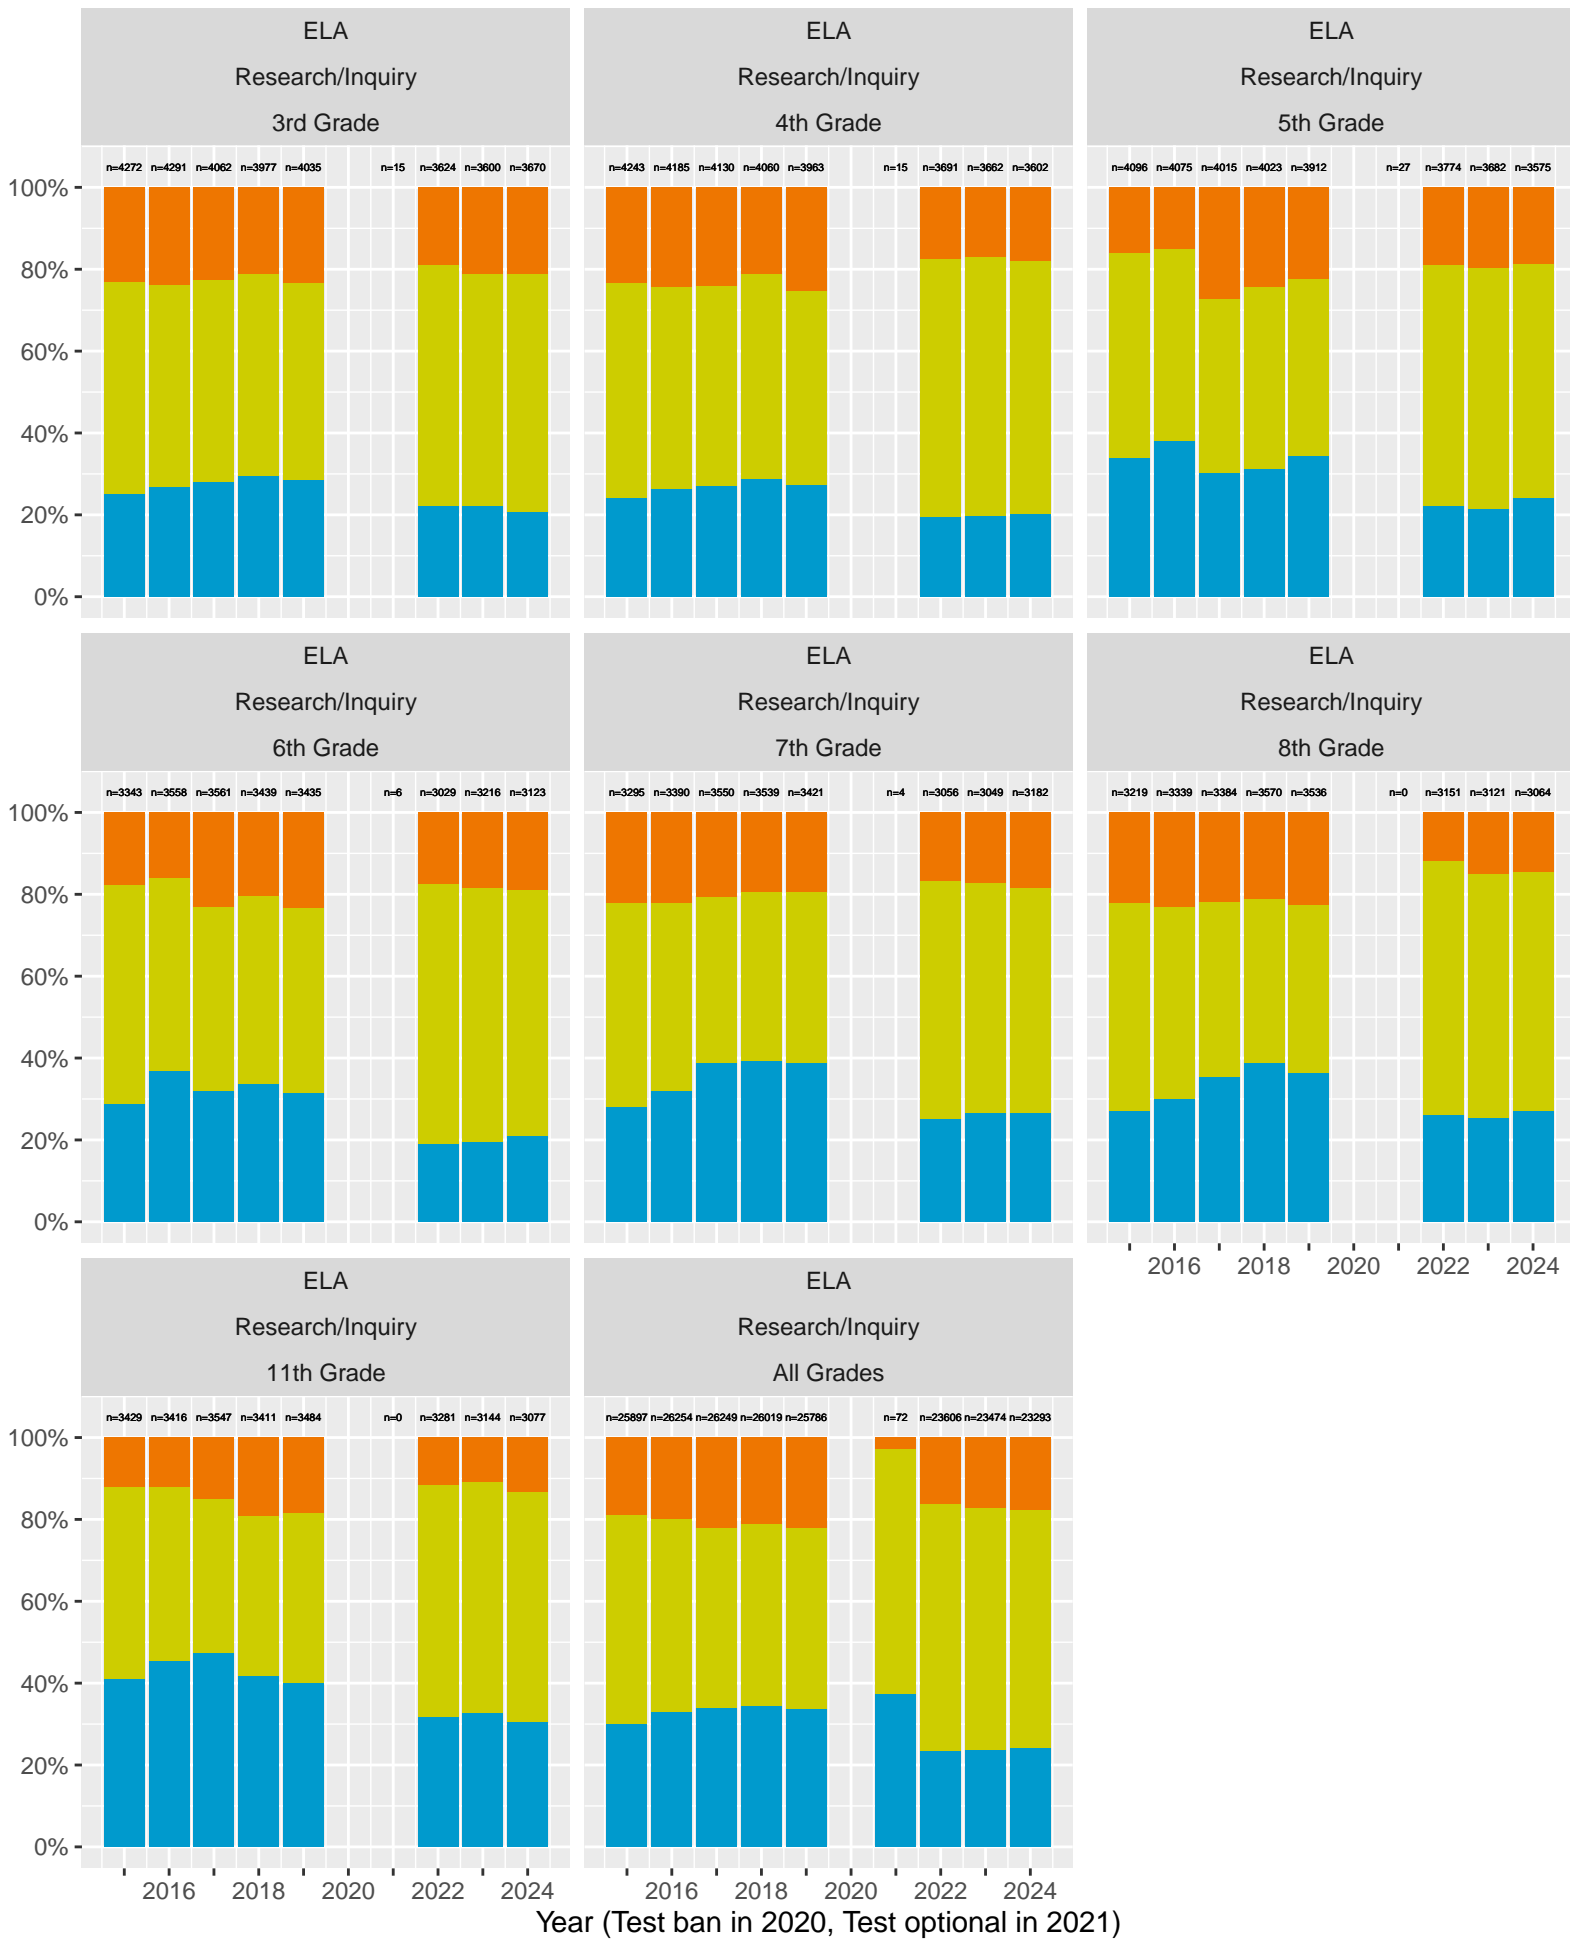

Key: ■ Above Standard ■ Near Standard ■ Below Standard

San Francisco Unified School District (Subject Area 2)

Key: ■ Above Standard ■ Near Standard ■ Below Standard

San Francisco Unified School District (Subject Area 3)

Key: ■ Above Standard ■ Near Standard ■ Below Standard

San Francisco Unified School District (Subject Area 4)

Key: ■ Above Standard ■ Near Standard ■ Below Standard

Racial distribution of San Francisco Unified School District students tested in 2024