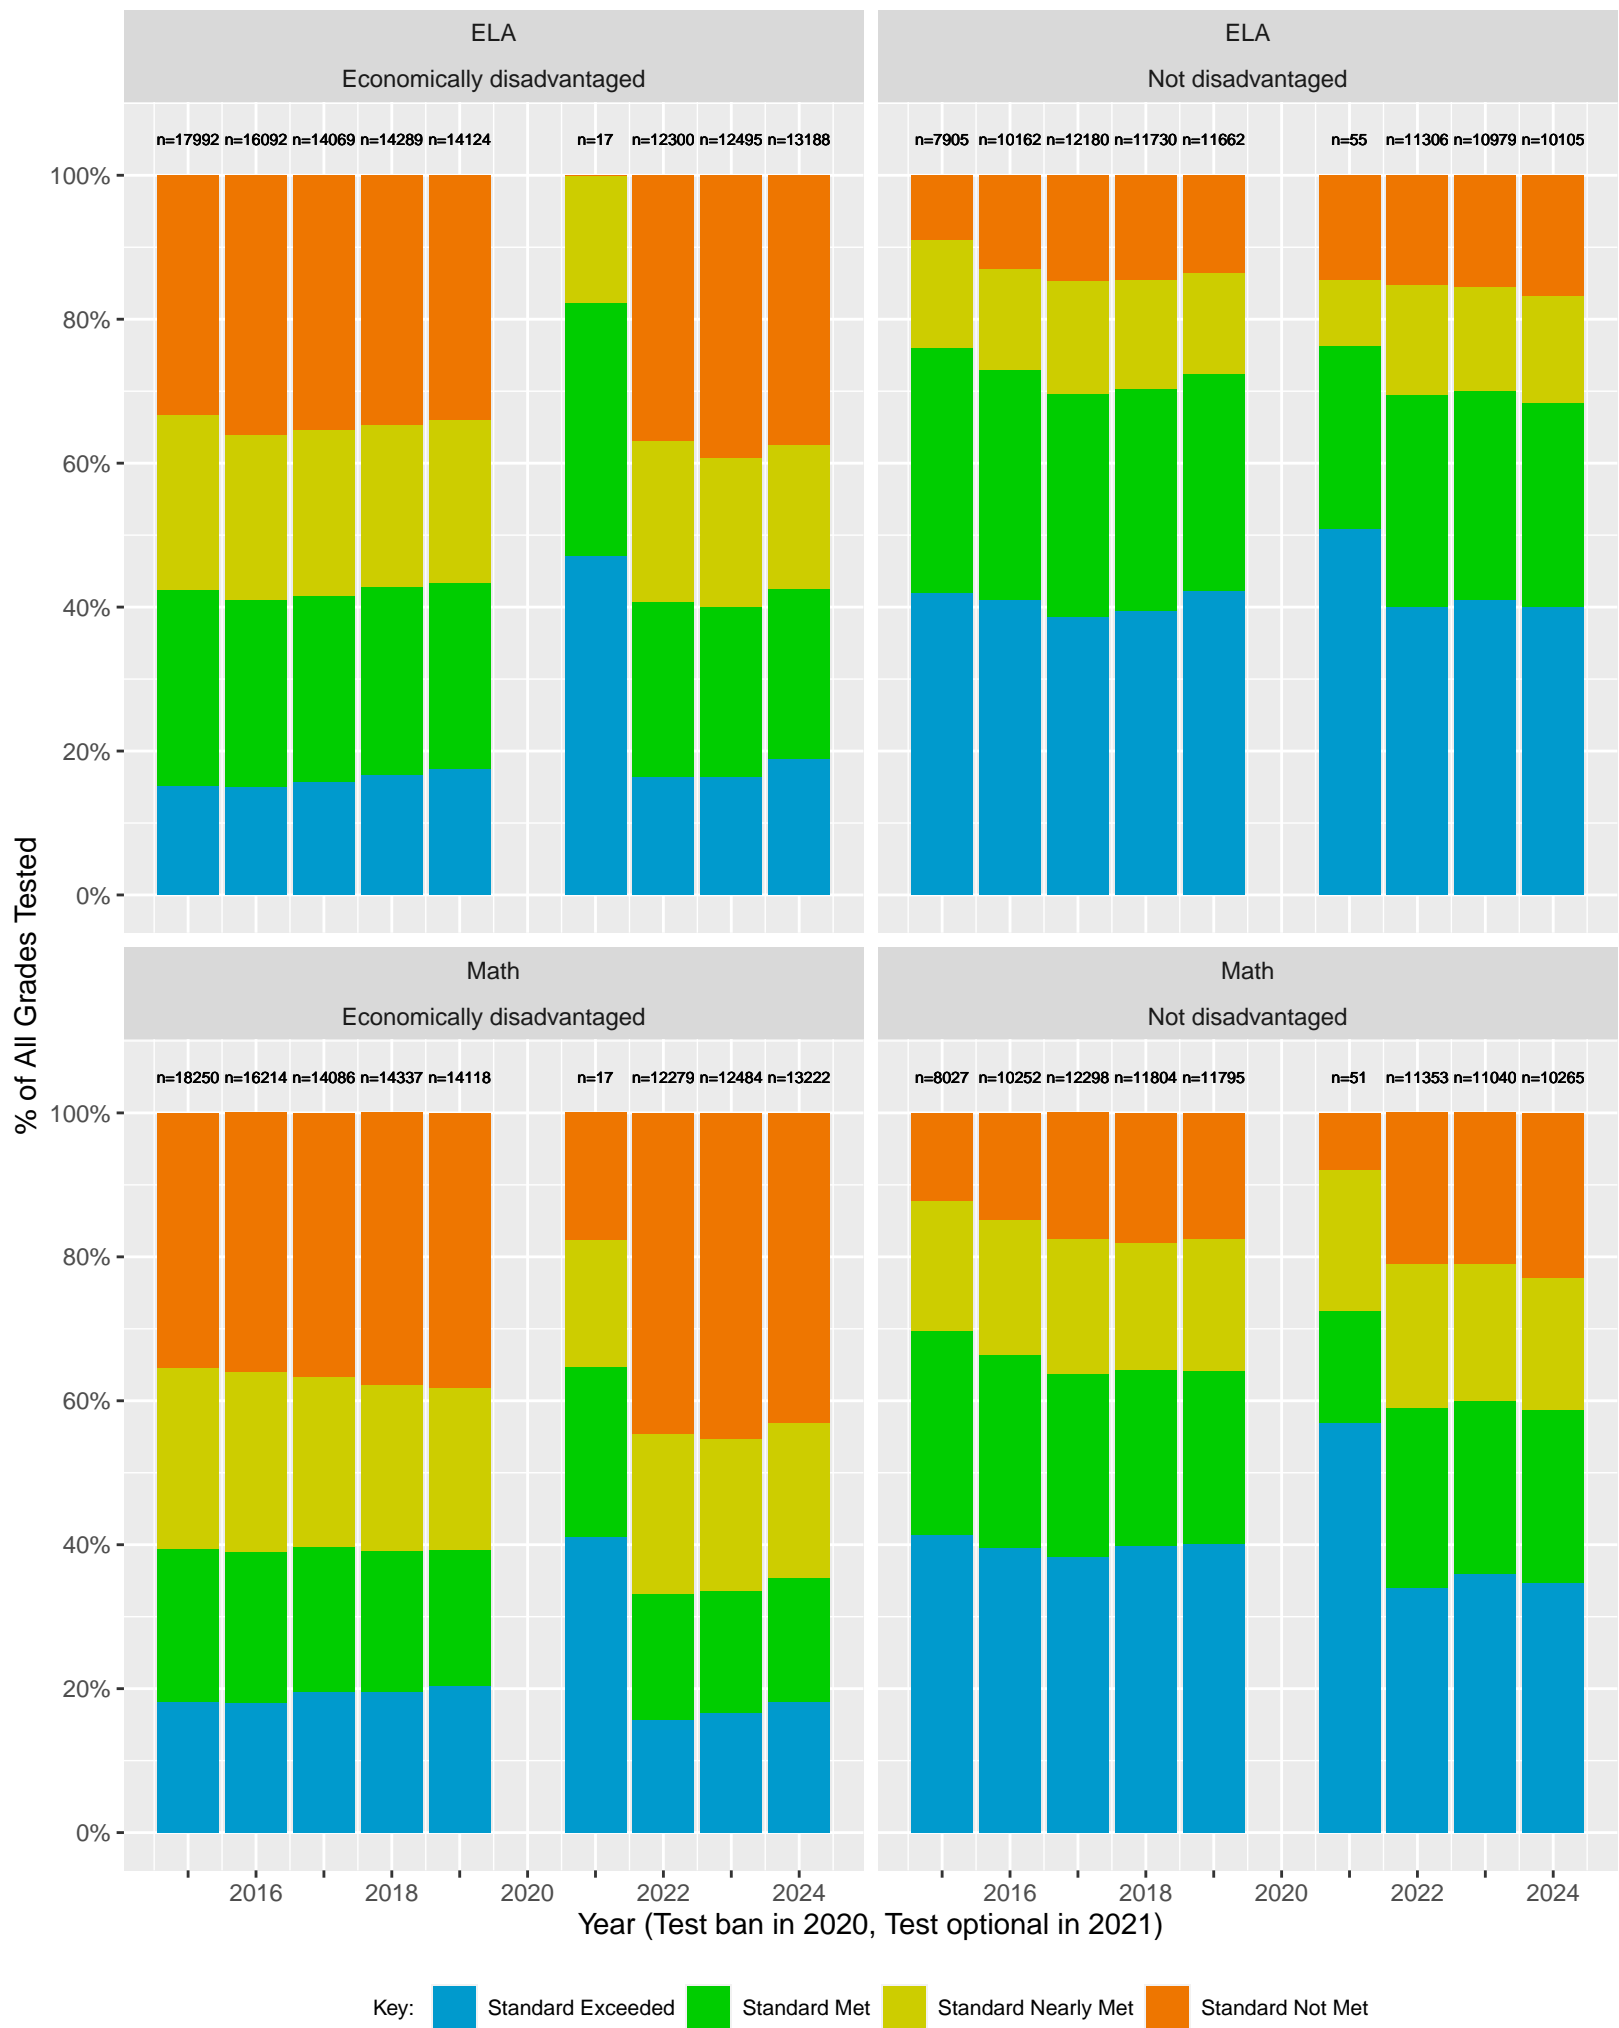

Key: ■ Above Standard ■ Near Standard ■ Below Standard

San Francisco Unified School District (Subject Area 4)

Key: ■ Above Standard ■ Near Standard ■ Below Standard

Racial distribution of San Francisco Unified School District students tested in 2024

San Francisco Unified School District by Sex

Key: ■ Standard Exceeded ■ Standard Met ■ Standard Nearly Met ■ Standard Not Met

San Francisco Unified School District by Non-White + White

Key: ■ Standard Exceeded ■ Standard Met ■ Standard Nearly Met ■ Standard Not Met

San Francisco Unified School District by Economic Disadvantage

Key: ■ Standard Exceeded ■ Standard Met ■ Standard Nearly Met ■ Standard Not Met

San Francisco Unified School District (2024) by Parent's Education Level