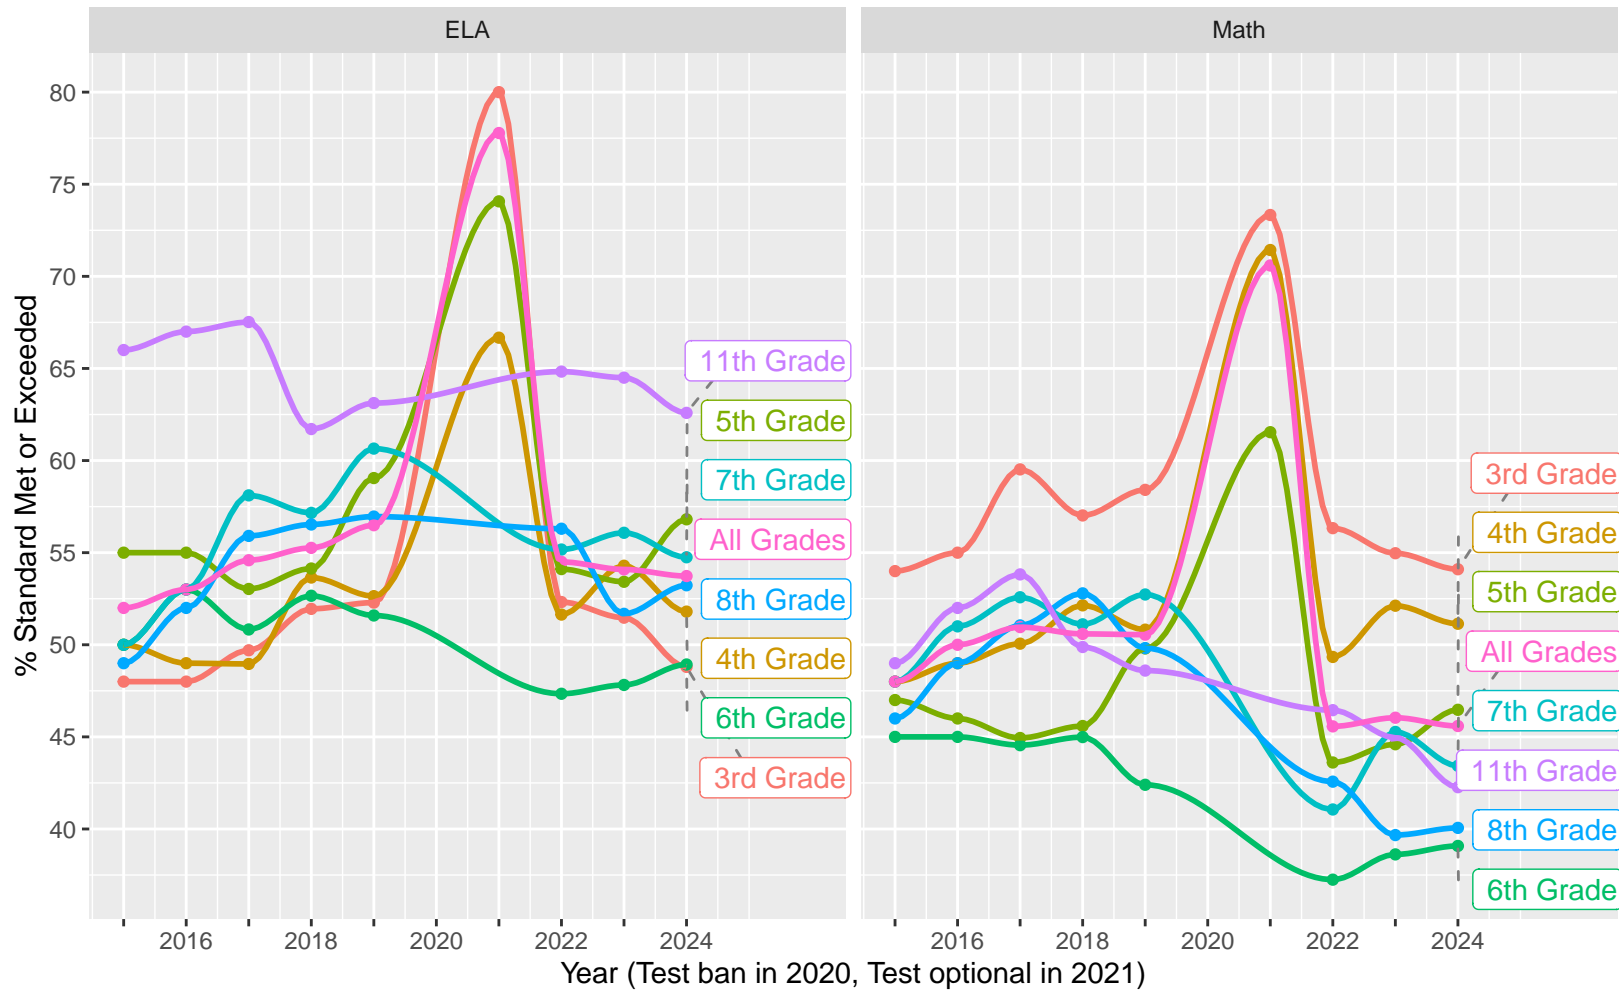

Grades stacked (trends, variance, outliers)