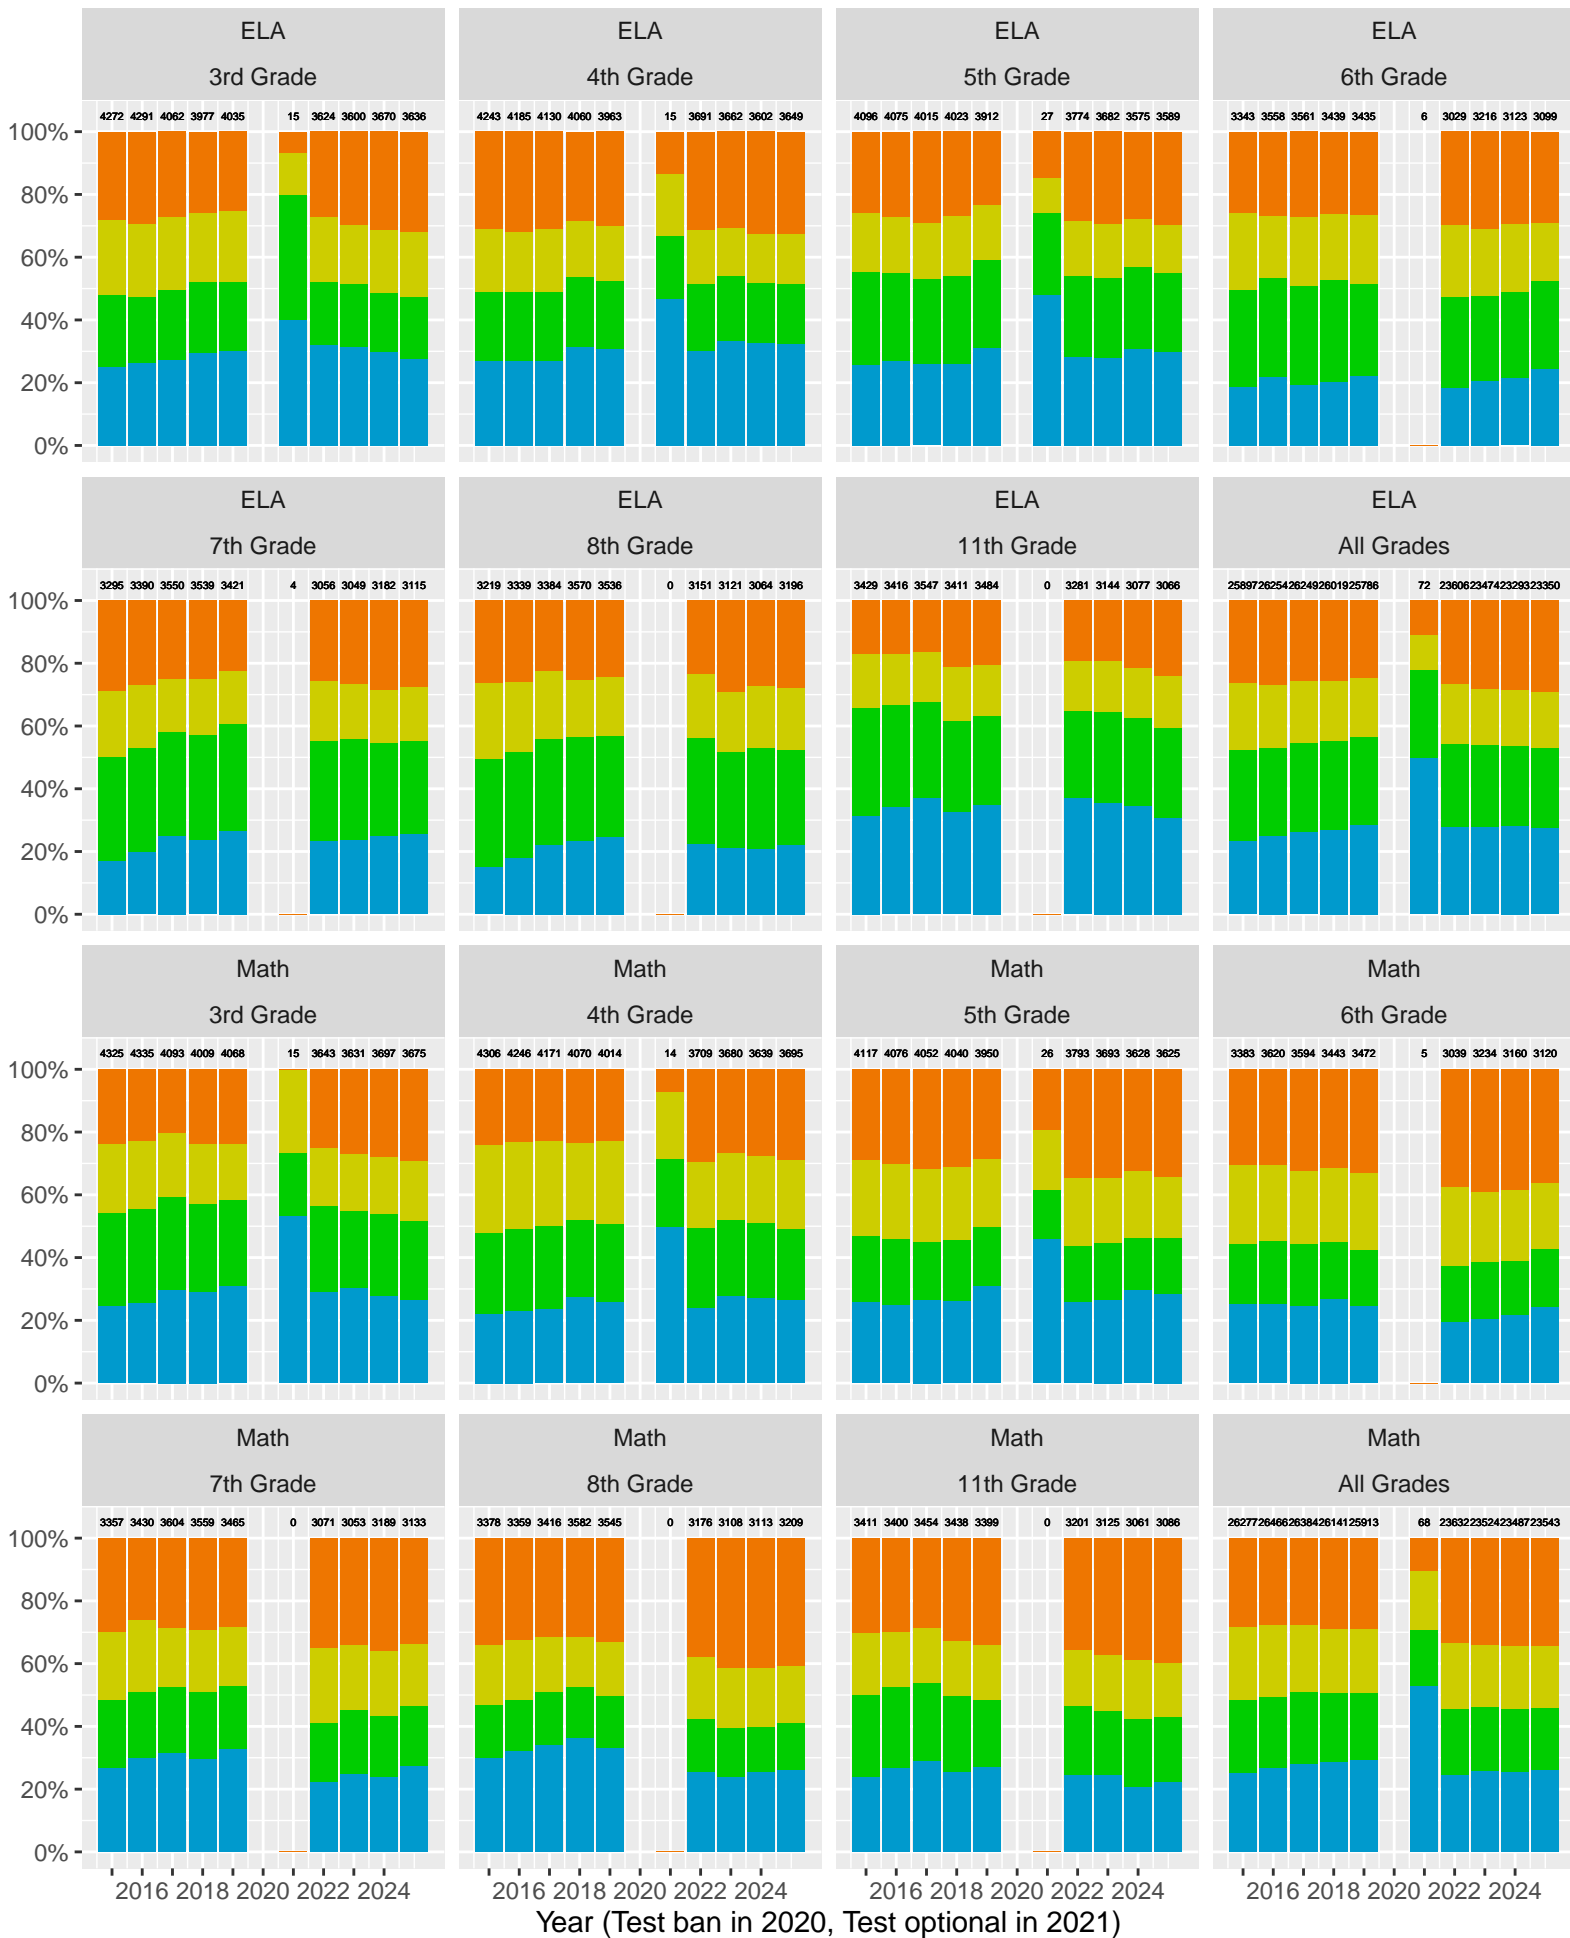

2015–25 CAASPP Trends for the San Francisco Unified School District

Feb 2026
Piedmont, California

TABLE OF CONTENTS

High Level ELA and Math, trending by Year and broken out by Grade.....	p 3
Year over Year (YoY) variation by Grade for Standard Met (and Exceeded).....	p 4
ELA and Math drilldown to Subject Areas 1–4, by Year, by Grade.....	p 5–8
Racial Distribution of Students in 2024.....	p 9
All Grade ELA and Math by Sex, (Non–)White, Disadvantage, Parent Ed.....	p 10–13
CAST Life Sciences, Physical Science, Earth and Space Science.....	p 14–16
CAST Life Sciences, Earth and Space by Sex.....	p 17
CAST Physical Science by (Non–)White, Parent Education.....	p 18–19

CAASPP Test Performance: San Francisco Unified School District

Key: ■ Standard Exceeded ■ Standard Met ■ Standard Nearly Met ■ Standard Not Met

Grades stacked (trends, variance, outliers)

San Francisco Unified School District (Subject Area 1)