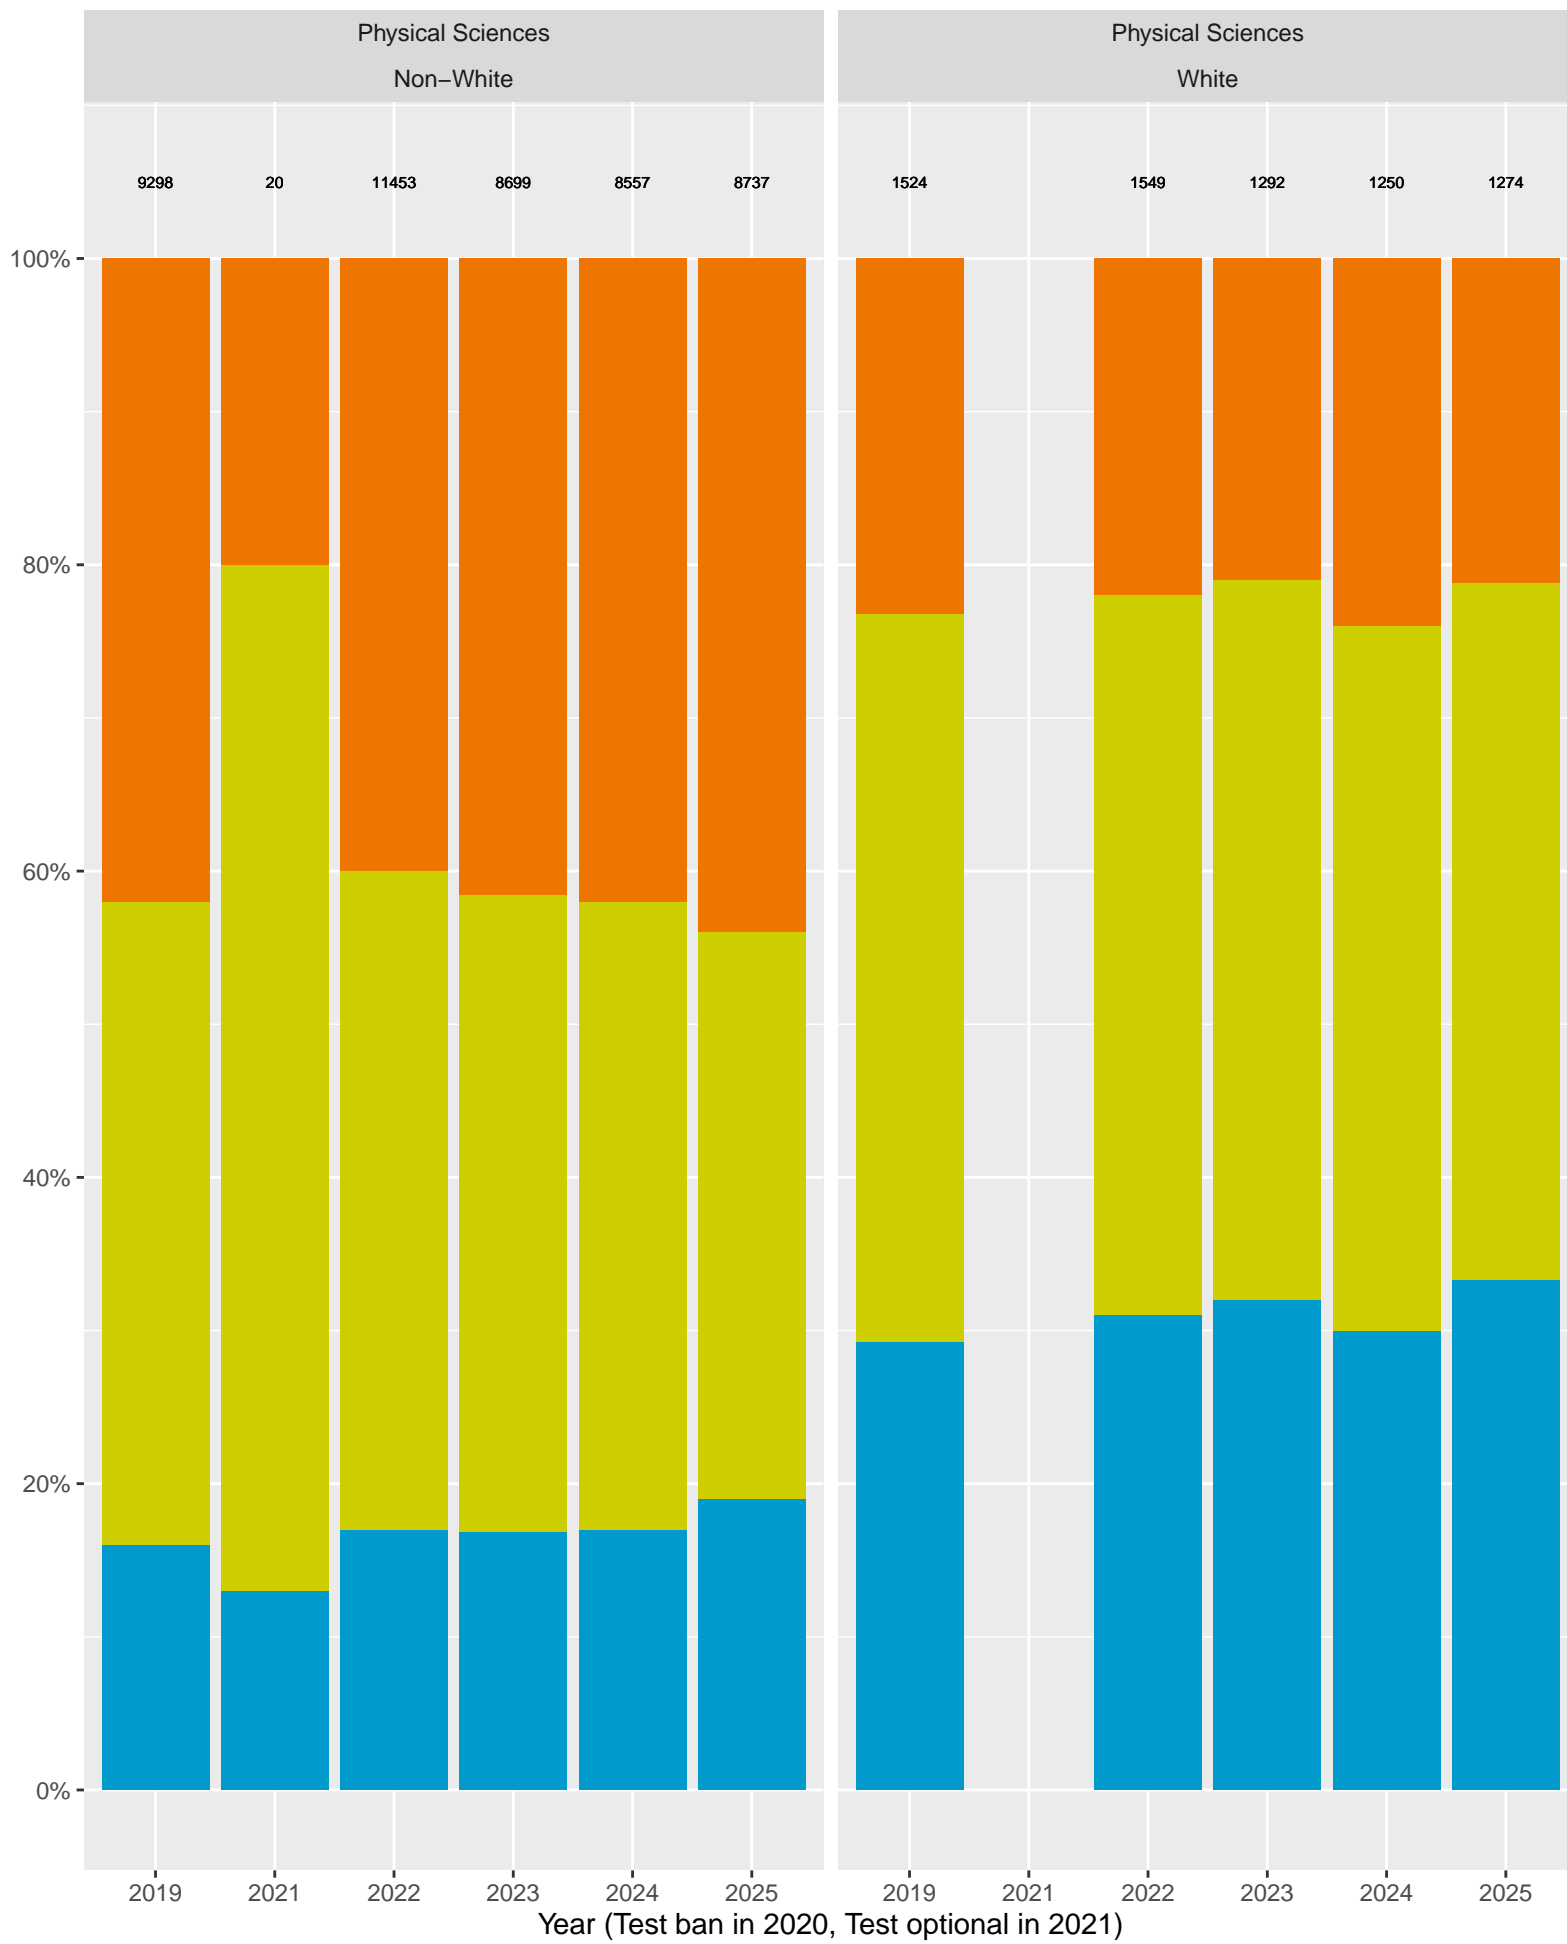

CA Science Test (CAST): San Francisco Unified School District by Non-White + White

Key: ■ Above Standard ■ Near Standard ■ Below Standard