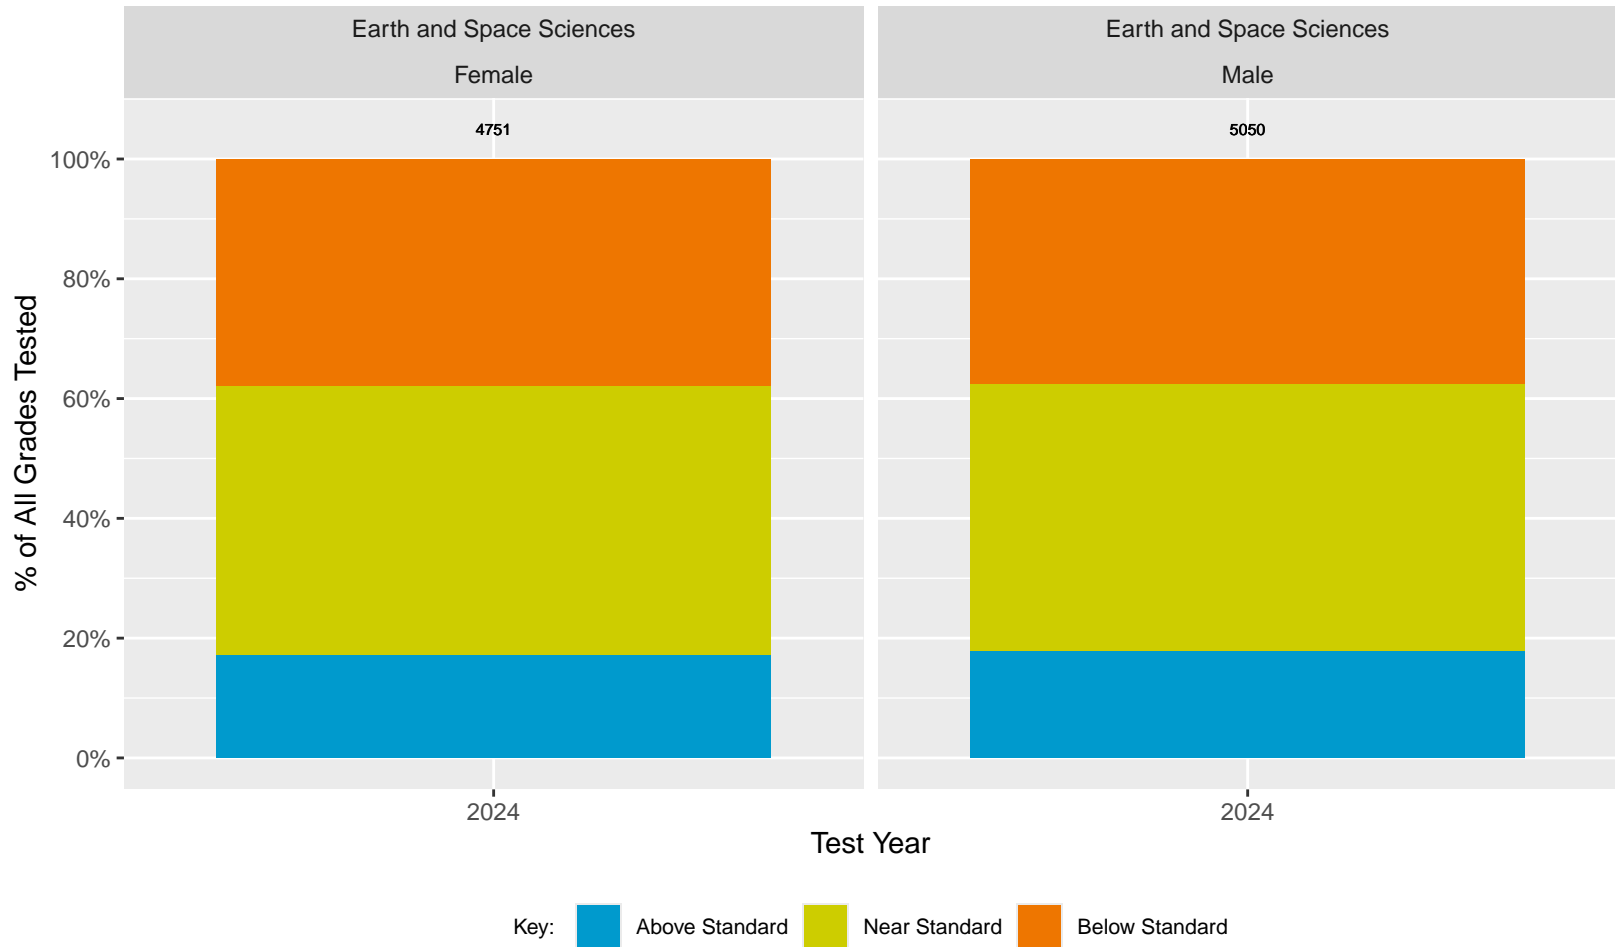

San Francisco Unified School District (Earth and Space Sciences)

Key: ■ Above Standard ■ Near Standard ■ Below Standard

CA Science Test (CAST): San Francisco Unified School District (Sex)

CA Science Test (CAST): San Francisco Unified School District (Sex)

CA Science Test (CAST): San Francisco Unified School District by Non-White + White

Key: ■ Above Standard ■ Near Standard ■ Below Standard

San Francisco Unified School District CAST (2024) by Parent's Education Level