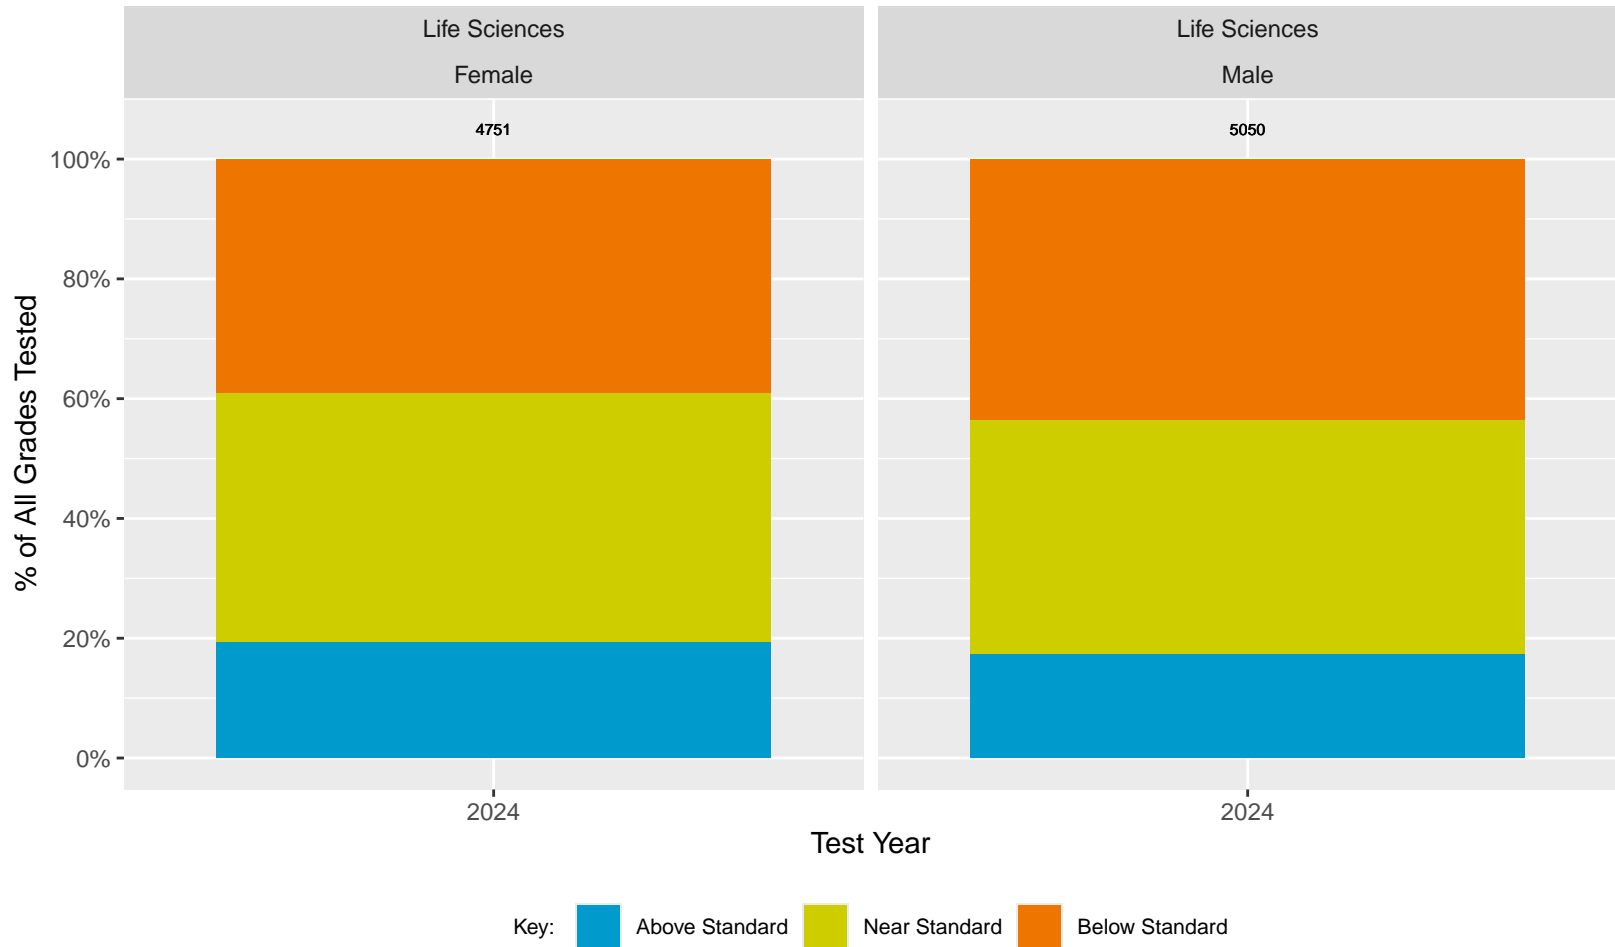

CA Science Test (CAST): San Francisco Unified School District (Sex)