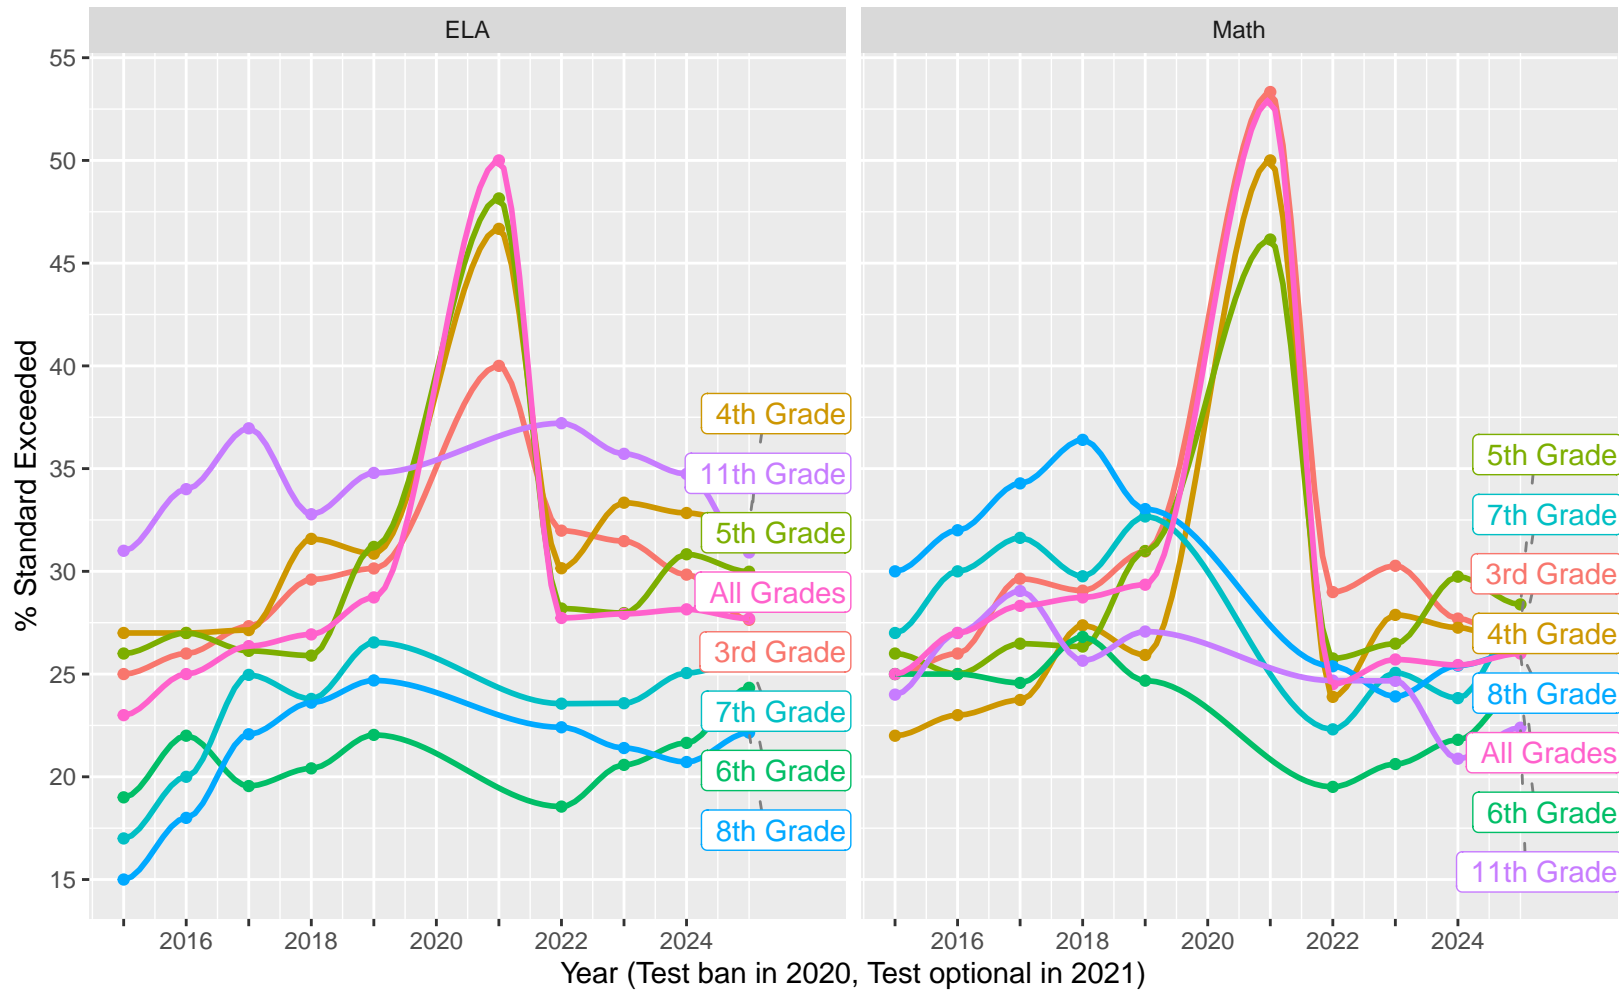

Grades stacked (trends, variance, outliers)