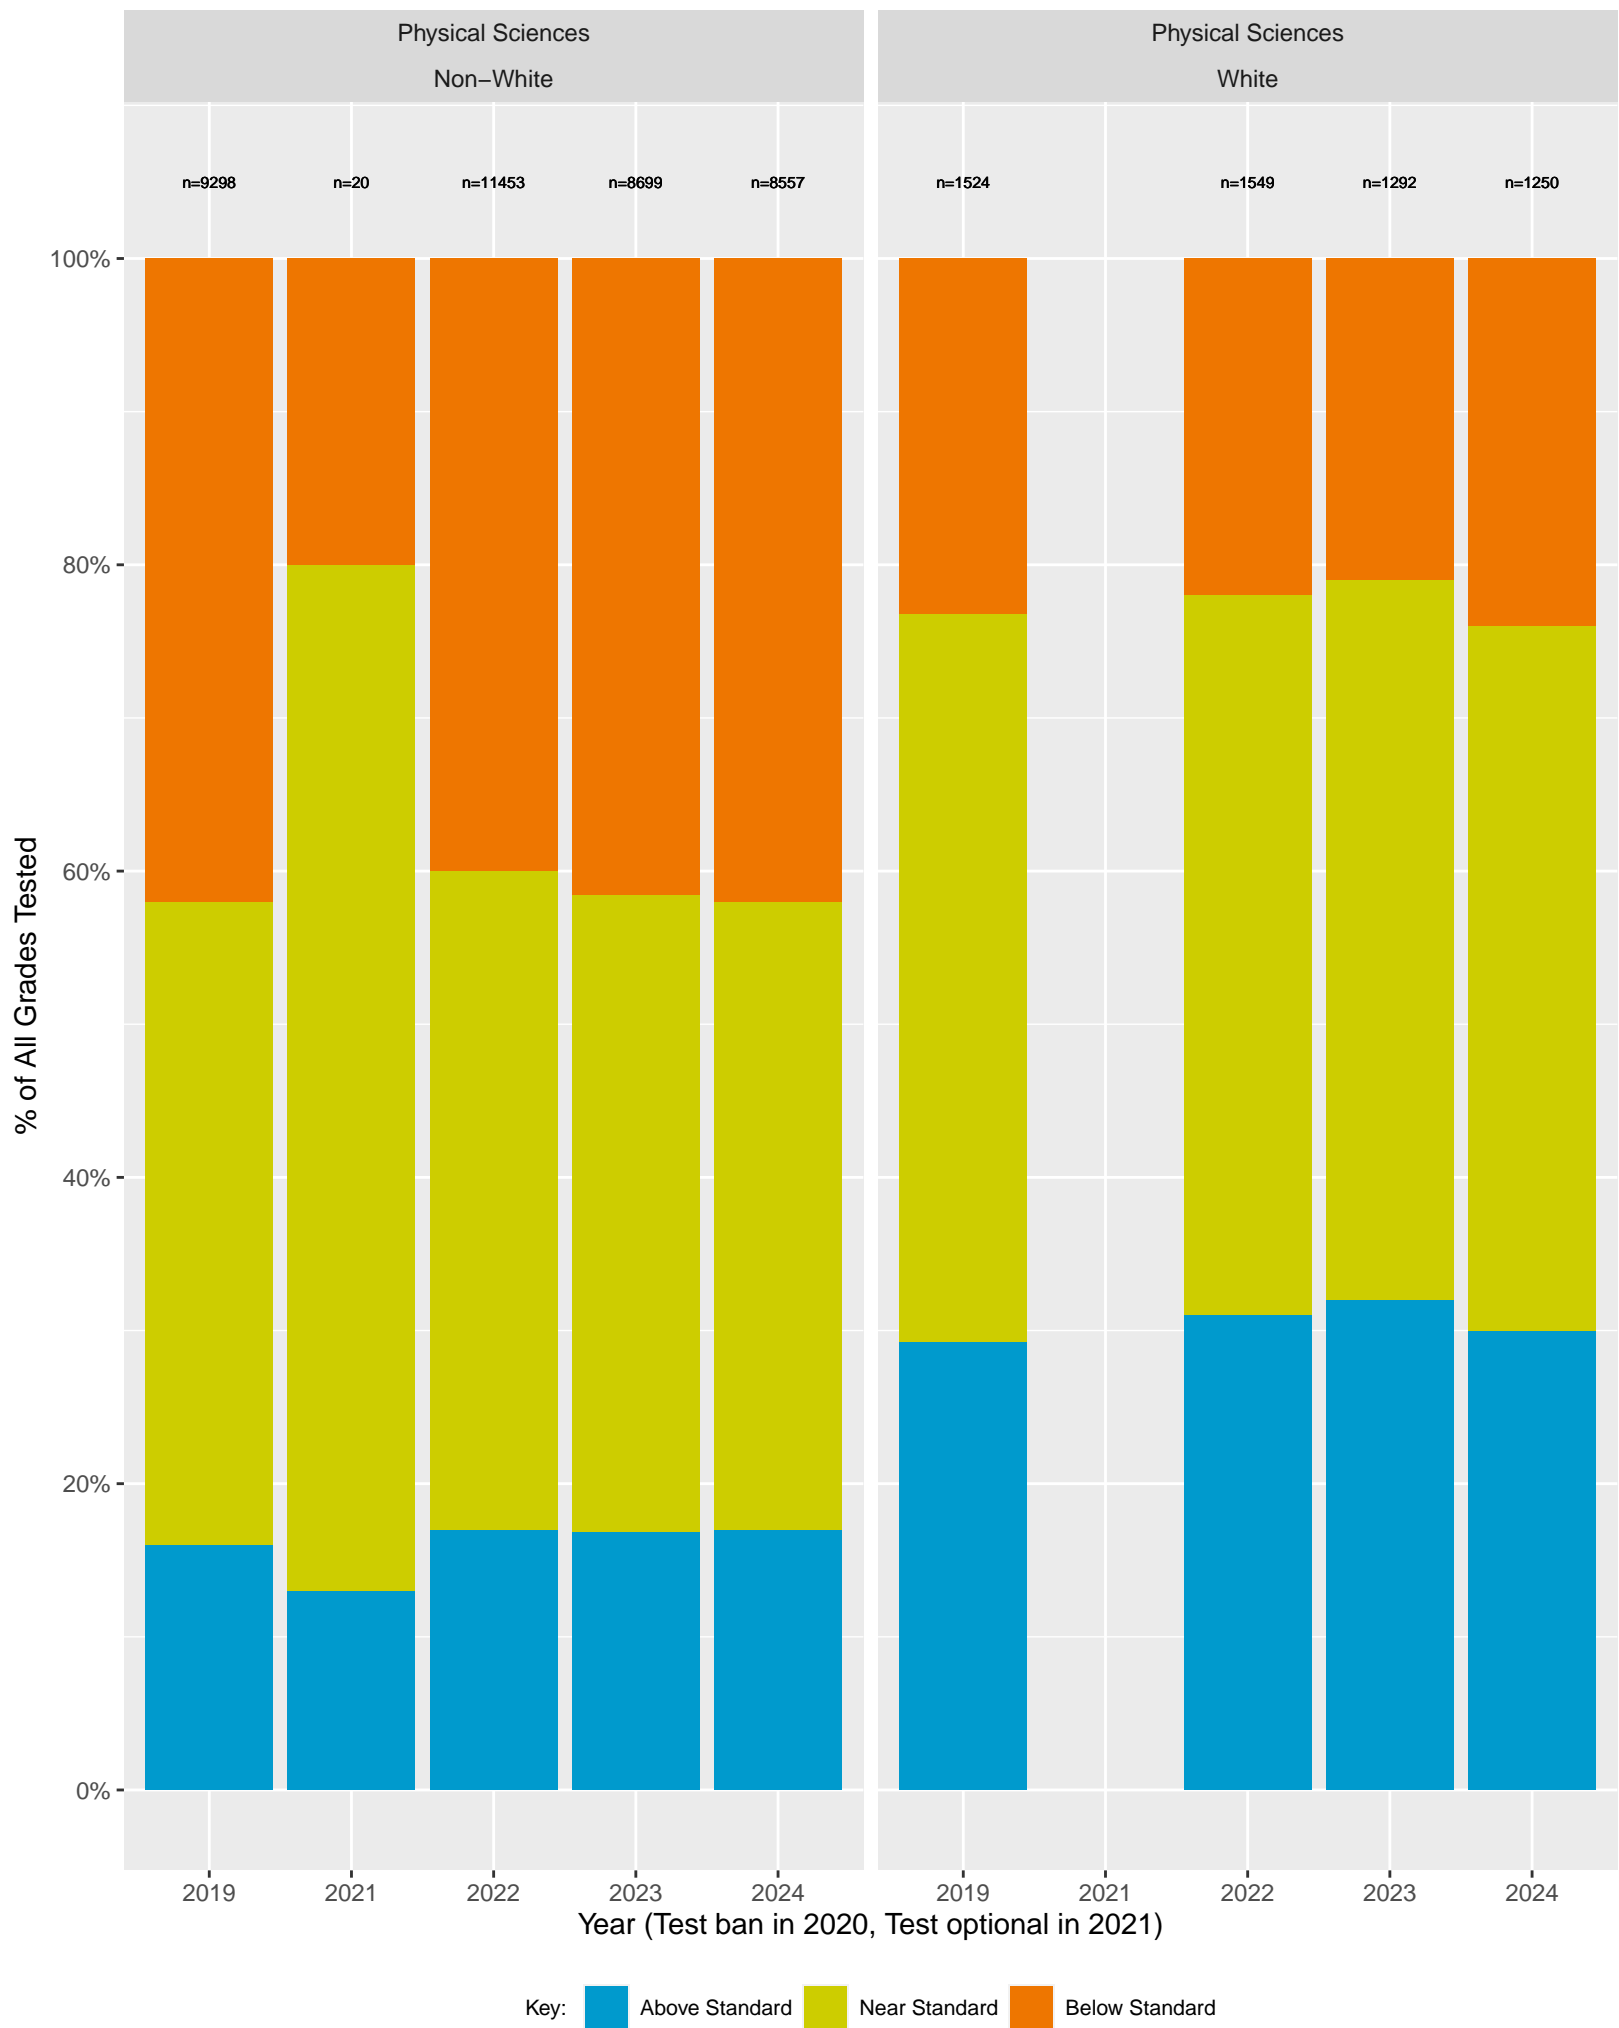

Key: ■ Above Standard ■ Near Standard ■ Below Standard

CA Science Test (CAST): San Francisco Unified School District (Sex)

CA Science Test (CAST): San Francisco Unified School District (Sex)

CA Science Test (CAST): San Francisco Unified School District by Non-White + White