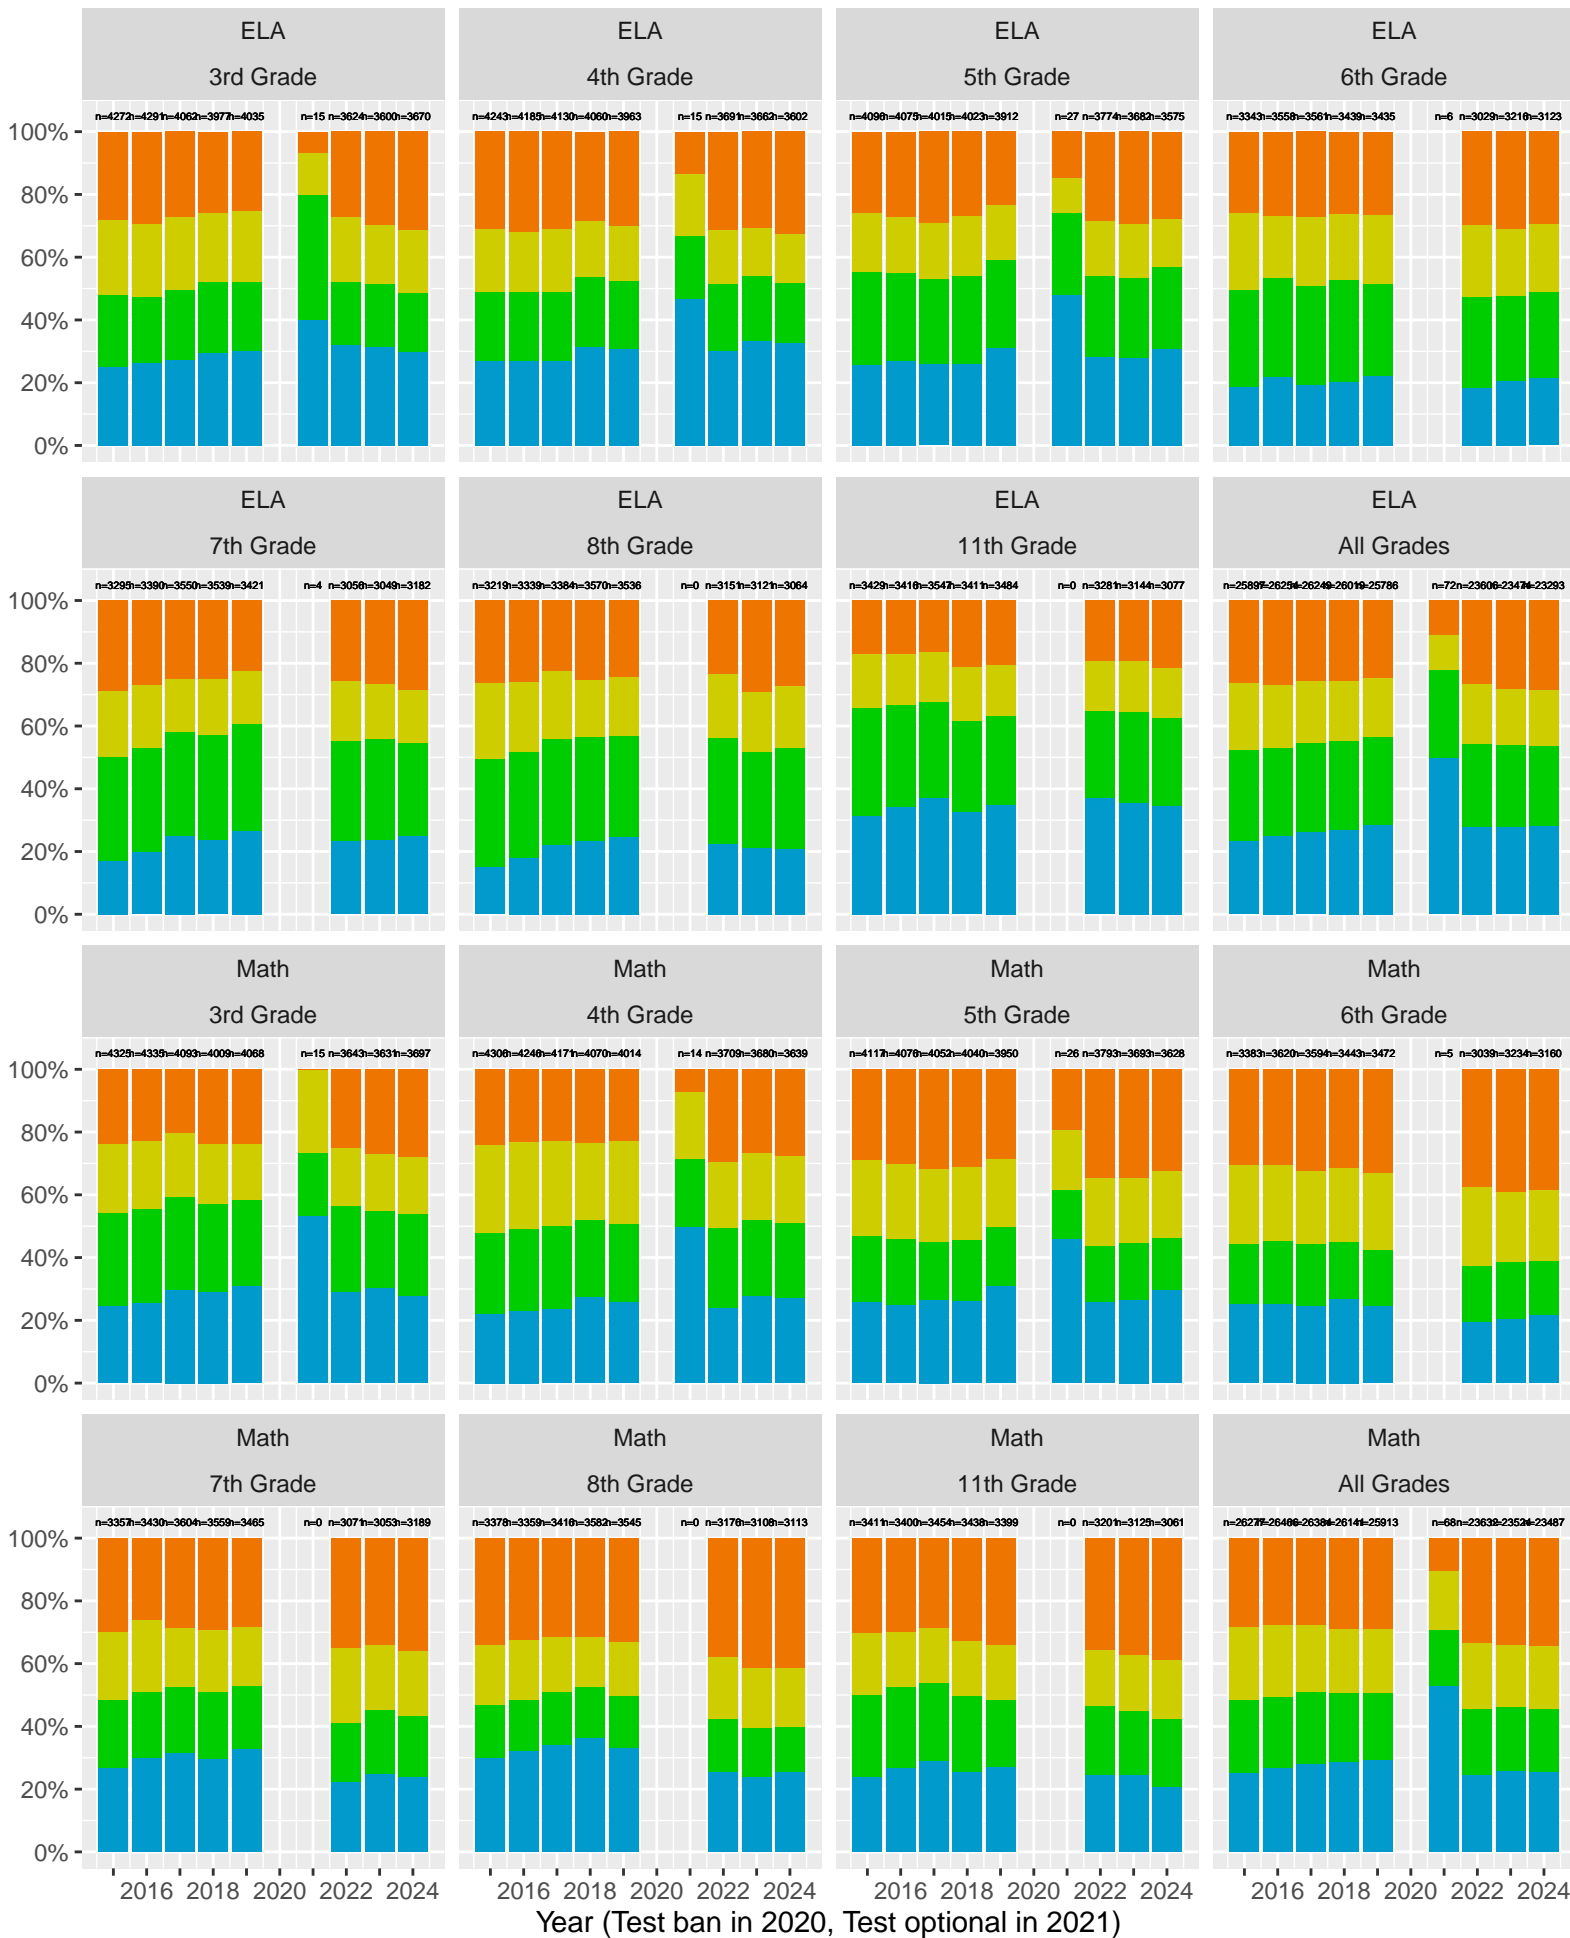

2015–24 CAASPP Trends for the San Francisco Unified School District

November 2024
Piedmont, California

Parents for
Educational
Excellence in
Piedmont

TABLE OF CONTENTS

High Level ELA and Math, trending by Year and broken out by Grade.....	p 3
Year over Year (YoY) variation by Grade for Standard Met (and Exceeded).....	p 4
ELA and Math drilldown to Subject Areas 1–4, by Year, by Grade.....	p 5–8
Racial Distribution of Students in 2024.....	p 9
All Grade ELA and Math by Sex, (Non–)White, Disadvantage, Parent Ed.....	p 10–13
CAST Life Sciences, Physical Science, Earth and Space Science.....	p 14–16
CAST Life Sciences, Earth and Space by Sex.....	p 17
CAST Physical Science by (Non–)White, Parent Education.....	p 18–19

CAASPP Test Performance: San Francisco Unified School District

Key: Standard Exceeded Standard Met Standard Nearly Met Standard Not Met

Grades stacked (trends, variance, outliers)

San Francisco Unified School District (Subject Area 1)