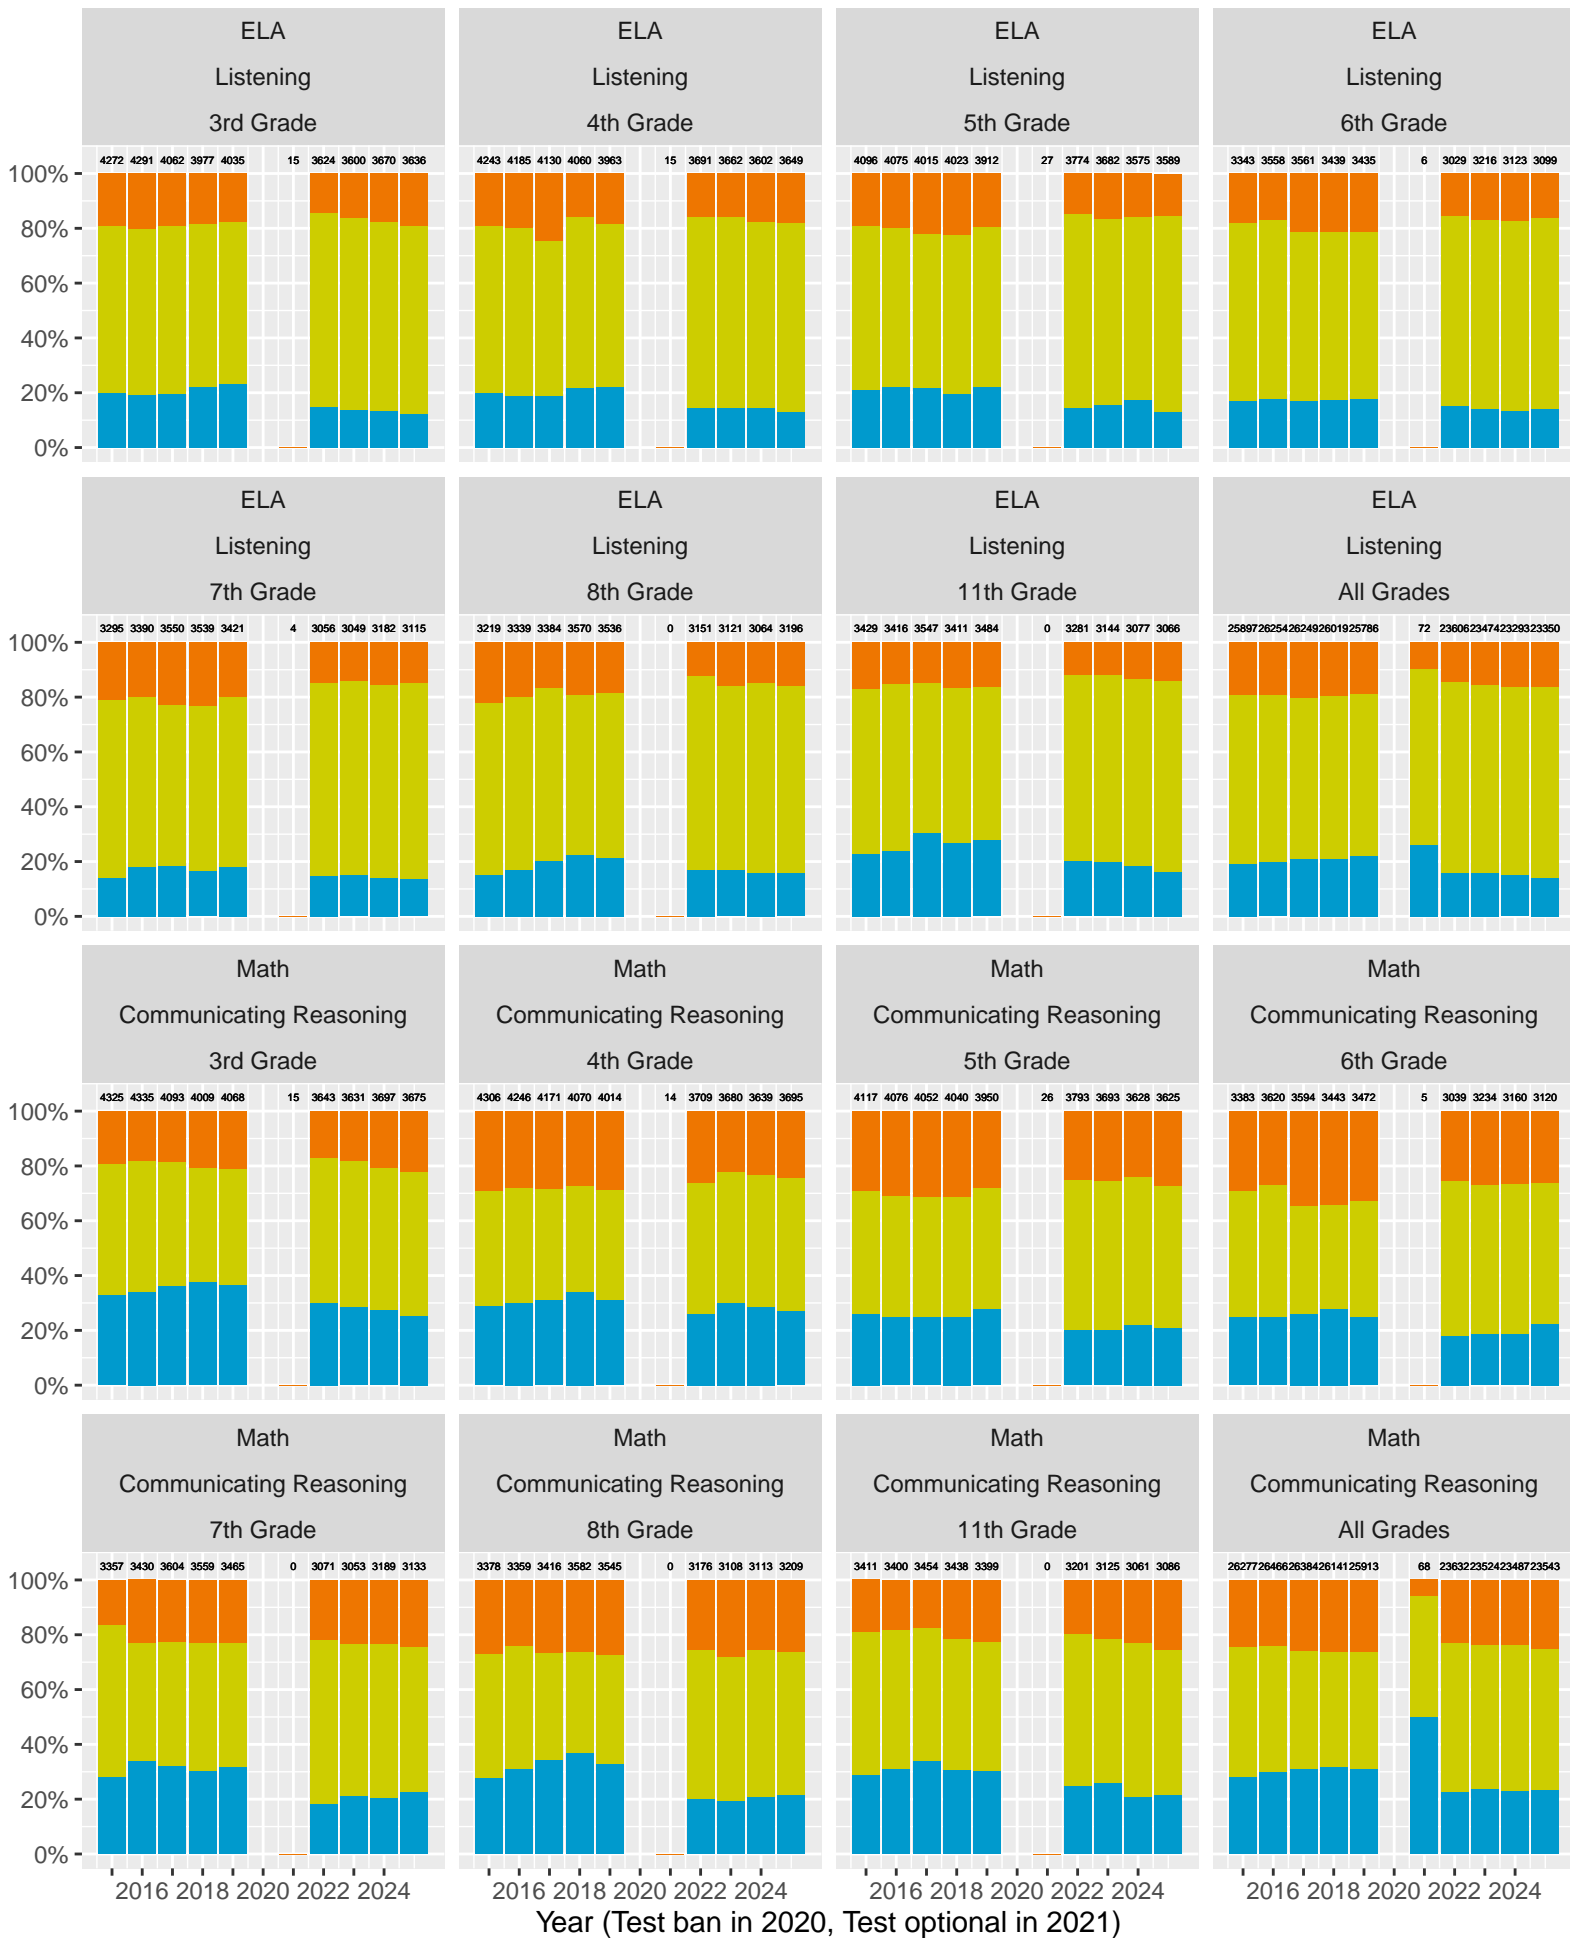

2015–25 CAASPP Trends for the San Francisco Unified School District

Feb 2026
Piedmont, California

TABLE OF CONTENTS

High Level ELA and Math, trending by Year and broken out by Grade.....	p 3
Year over Year (YoY) variation by Grade for Standard Met (and Exceeded).....	p 4
ELA and Math drilldown to Subject Areas 1–4, by Year, by Grade.....	p 5–8
Racial Distribution of Students in 2024.....	p 9
All Grade ELA and Math by Sex, (Non–)White, Disadvantage, Parent Ed.....	p 10–13
CAST Life Sciences, Physical Science, Earth and Space Science.....	p 14–16
CAST Life Sciences, Earth and Space by Sex.....	p 17
CAST Physical Science by (Non–)White, Parent Education.....	p 18–19

CAASPP Test Performance: San Francisco Unified School District

Key: ■ Standard Exceeded ■ Standard Met ■ Standard Nearly Met ■ Standard Not Met

Grades stacked (trends, variance, outliers)

San Francisco Unified School District (Subject Area 1)

Key: ■ Above Standard ■ Near Standard ■ Below Standard

San Francisco Unified School District (Subject Area 2)

Key: ■ Above Standard ■ Near Standard ■ Below Standard

San Francisco Unified School District (Subject Area 3)