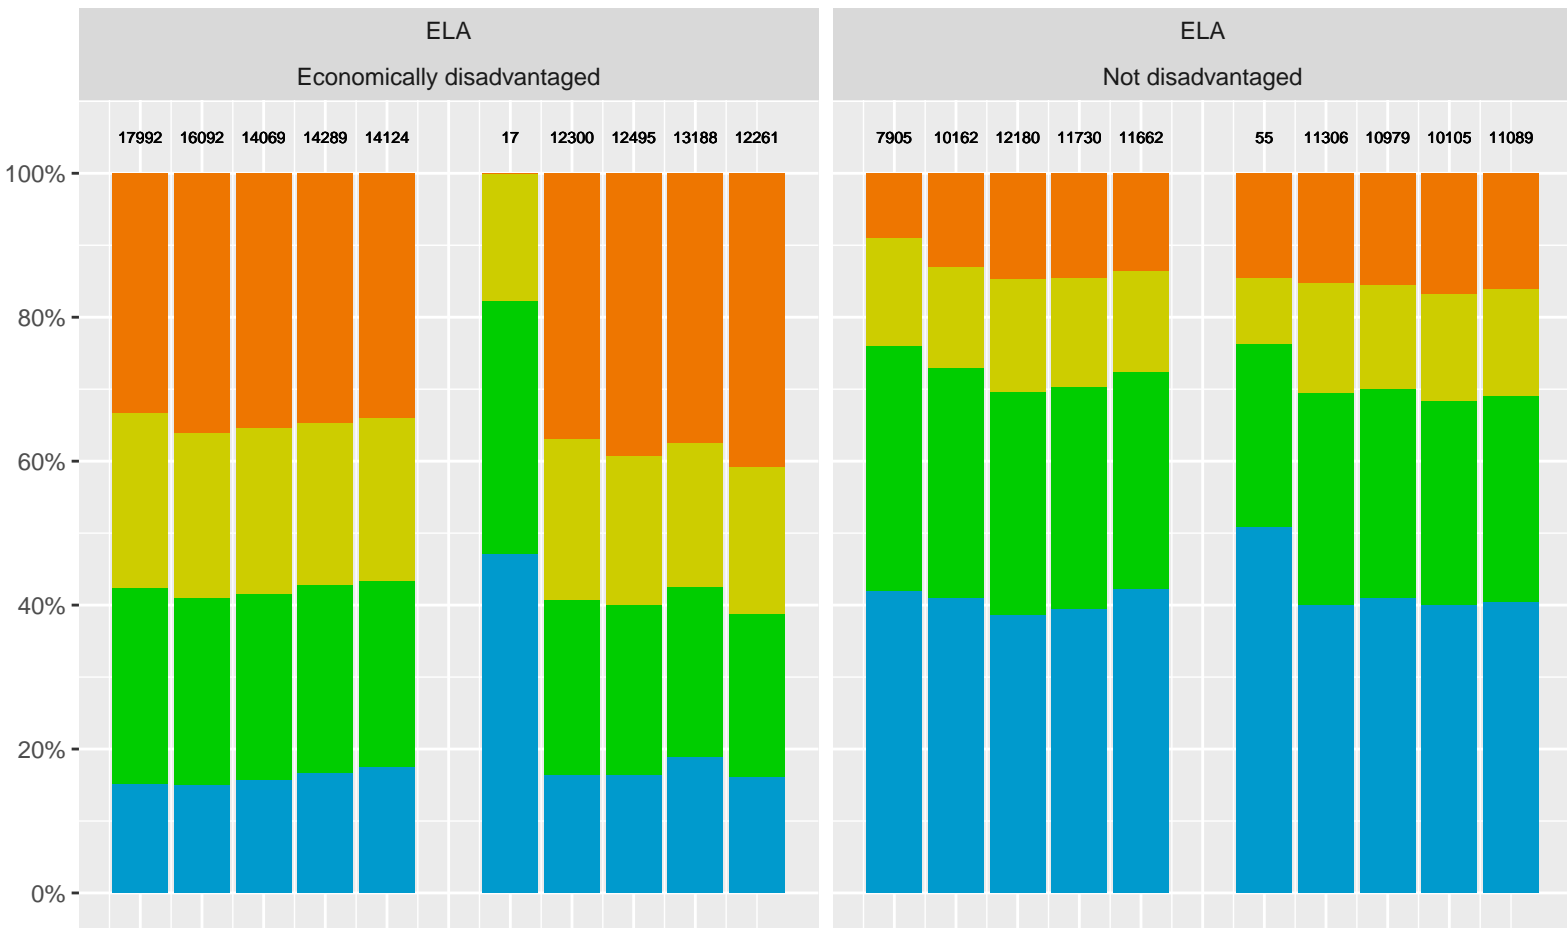

San Francisco Unified School District by Sex

Key: ■ Standard Exceeded ■ Standard Met ■ Standard Nearly Met ■ Standard Not Met

San Francisco Unified School District by Non-White + White

Year (Test ban in 2020, Test optional in 2021)

Key: ■ Standard Exceeded ■ Standard Met ■ Standard Nearly Met ■ Standard Not Met

San Francisco Unified School District by Economic Disadvantage

Key: ■ Standard Exceeded ■ Standard Met ■ Standard Nearly Met ■ Standard Not Met