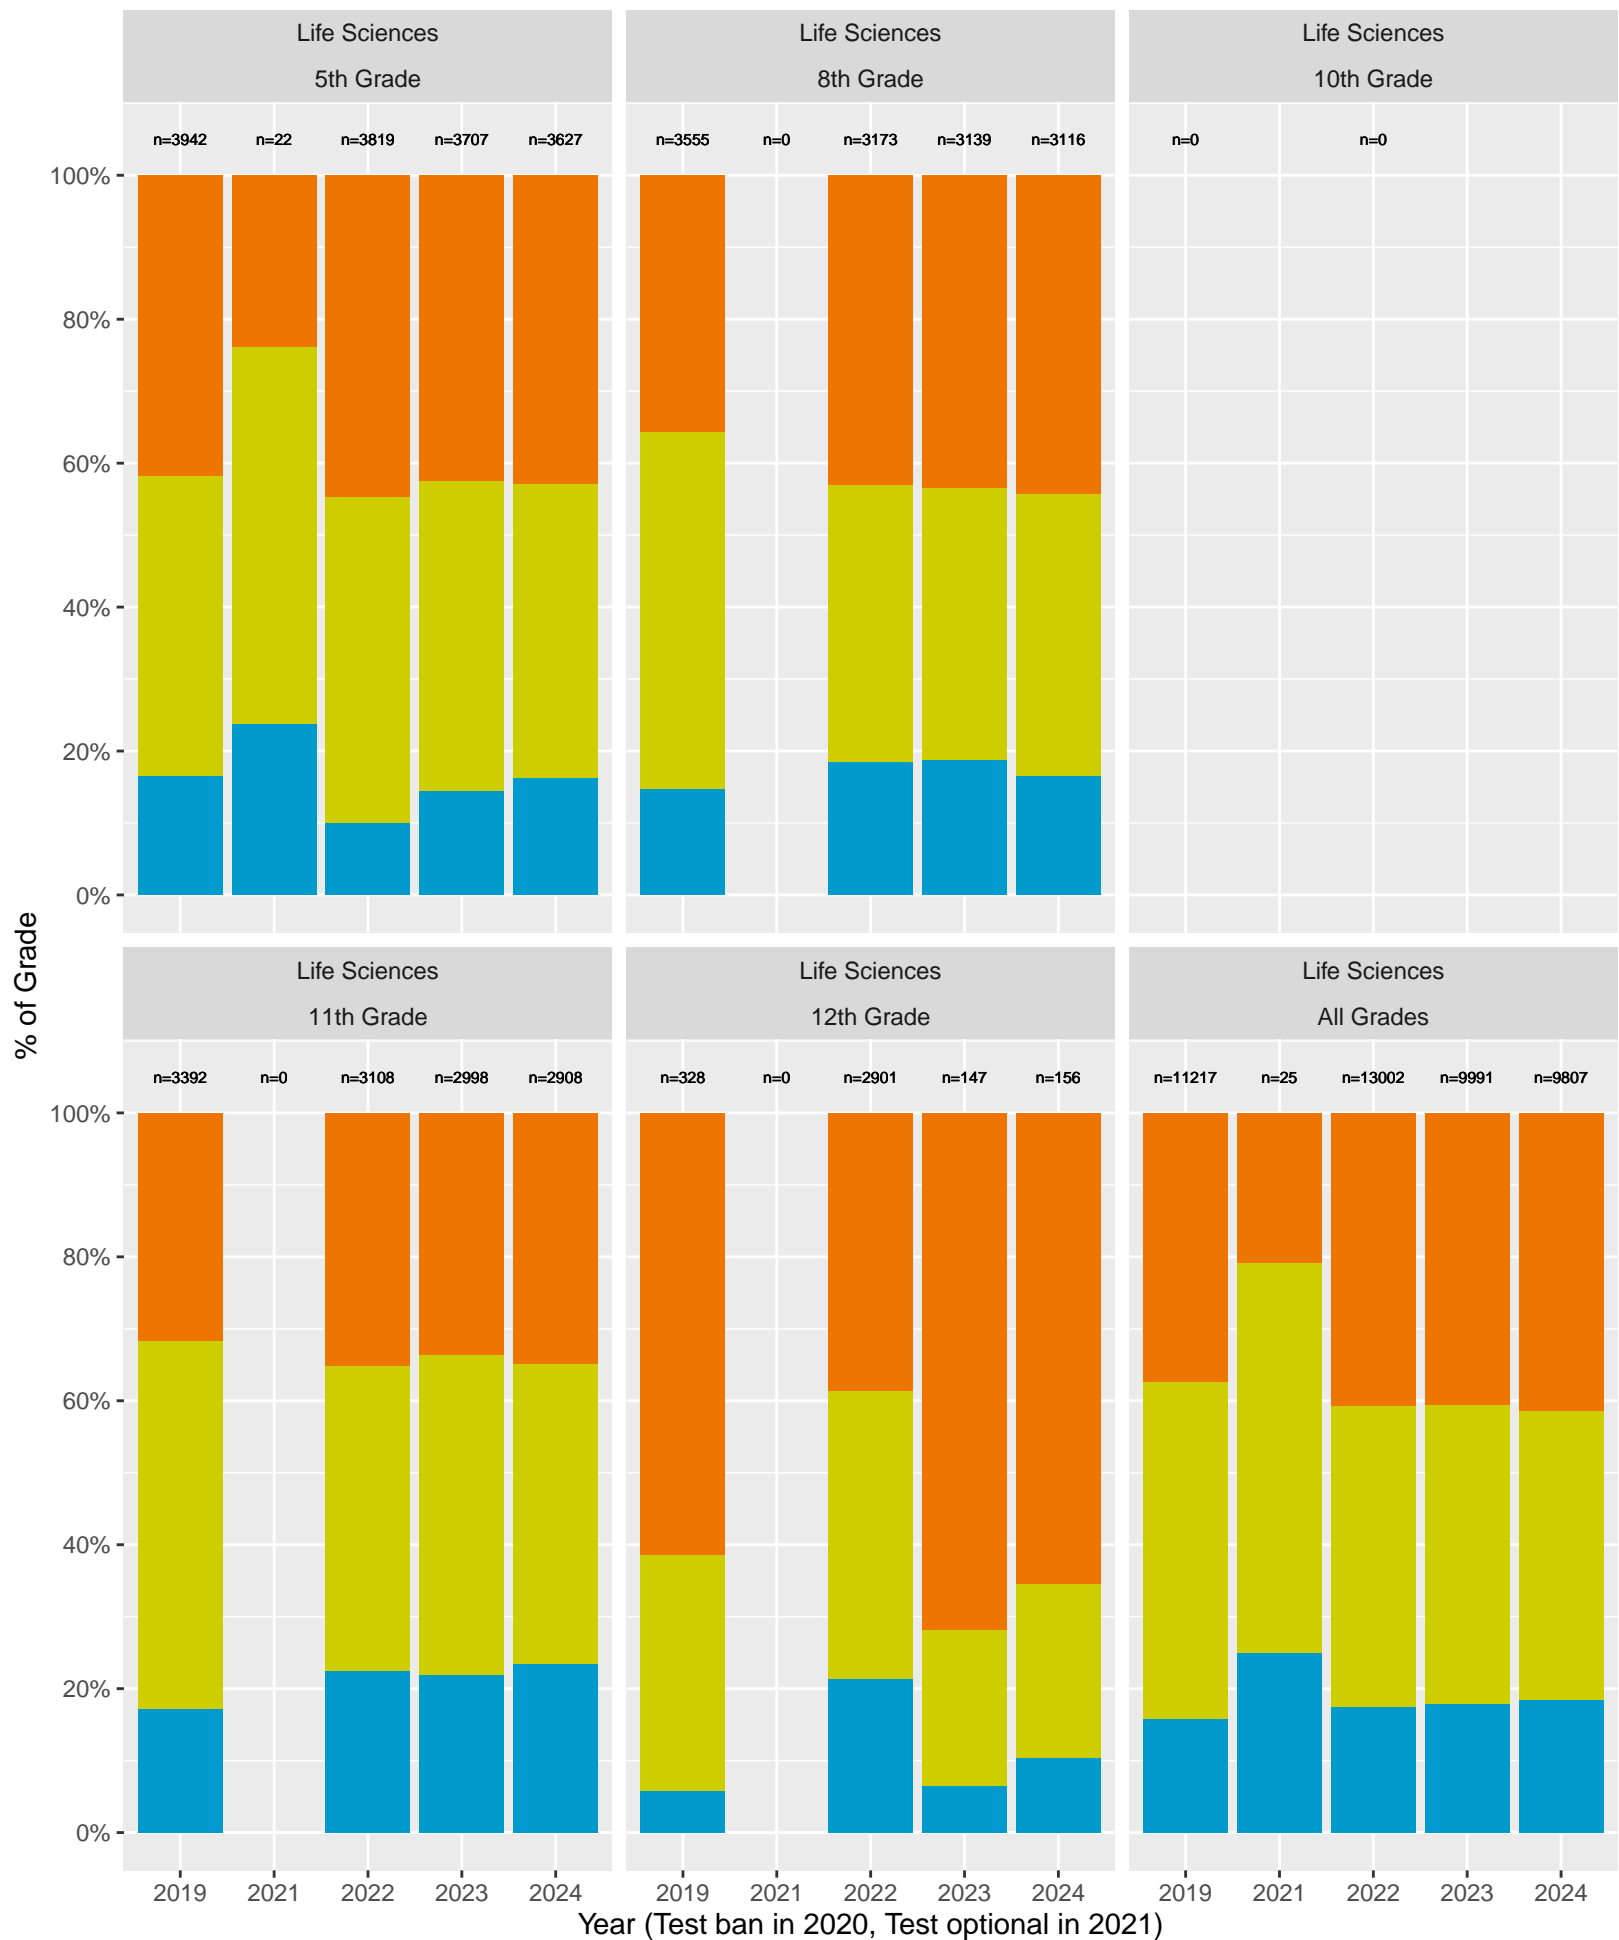

San Francisco Unified School District by Sex

Key: ■ Standard Exceeded ■ Standard Met ■ Standard Nearly Met ■ Standard Not Met

San Francisco Unified School District by Non-White + White

Key: ■ Standard Exceeded ■ Standard Met ■ Standard Nearly Met ■ Standard Not Met

San Francisco Unified School District by Economic Disadvantage

Key: ■ Standard Exceeded ■ Standard Met ■ Standard Nearly Met ■ Standard Not Met

San Francisco Unified School District (2024) by Parent's Education Level

Key: ■ Standard Exceeded ■ Standard Met ■ Standard Nearly Met ■ Standard Not Met

CA Science Test (CAST): San Francisco Unified School District (Life Sciences)

Key: ■ Above Standard ■ Near Standard ■ Below Standard