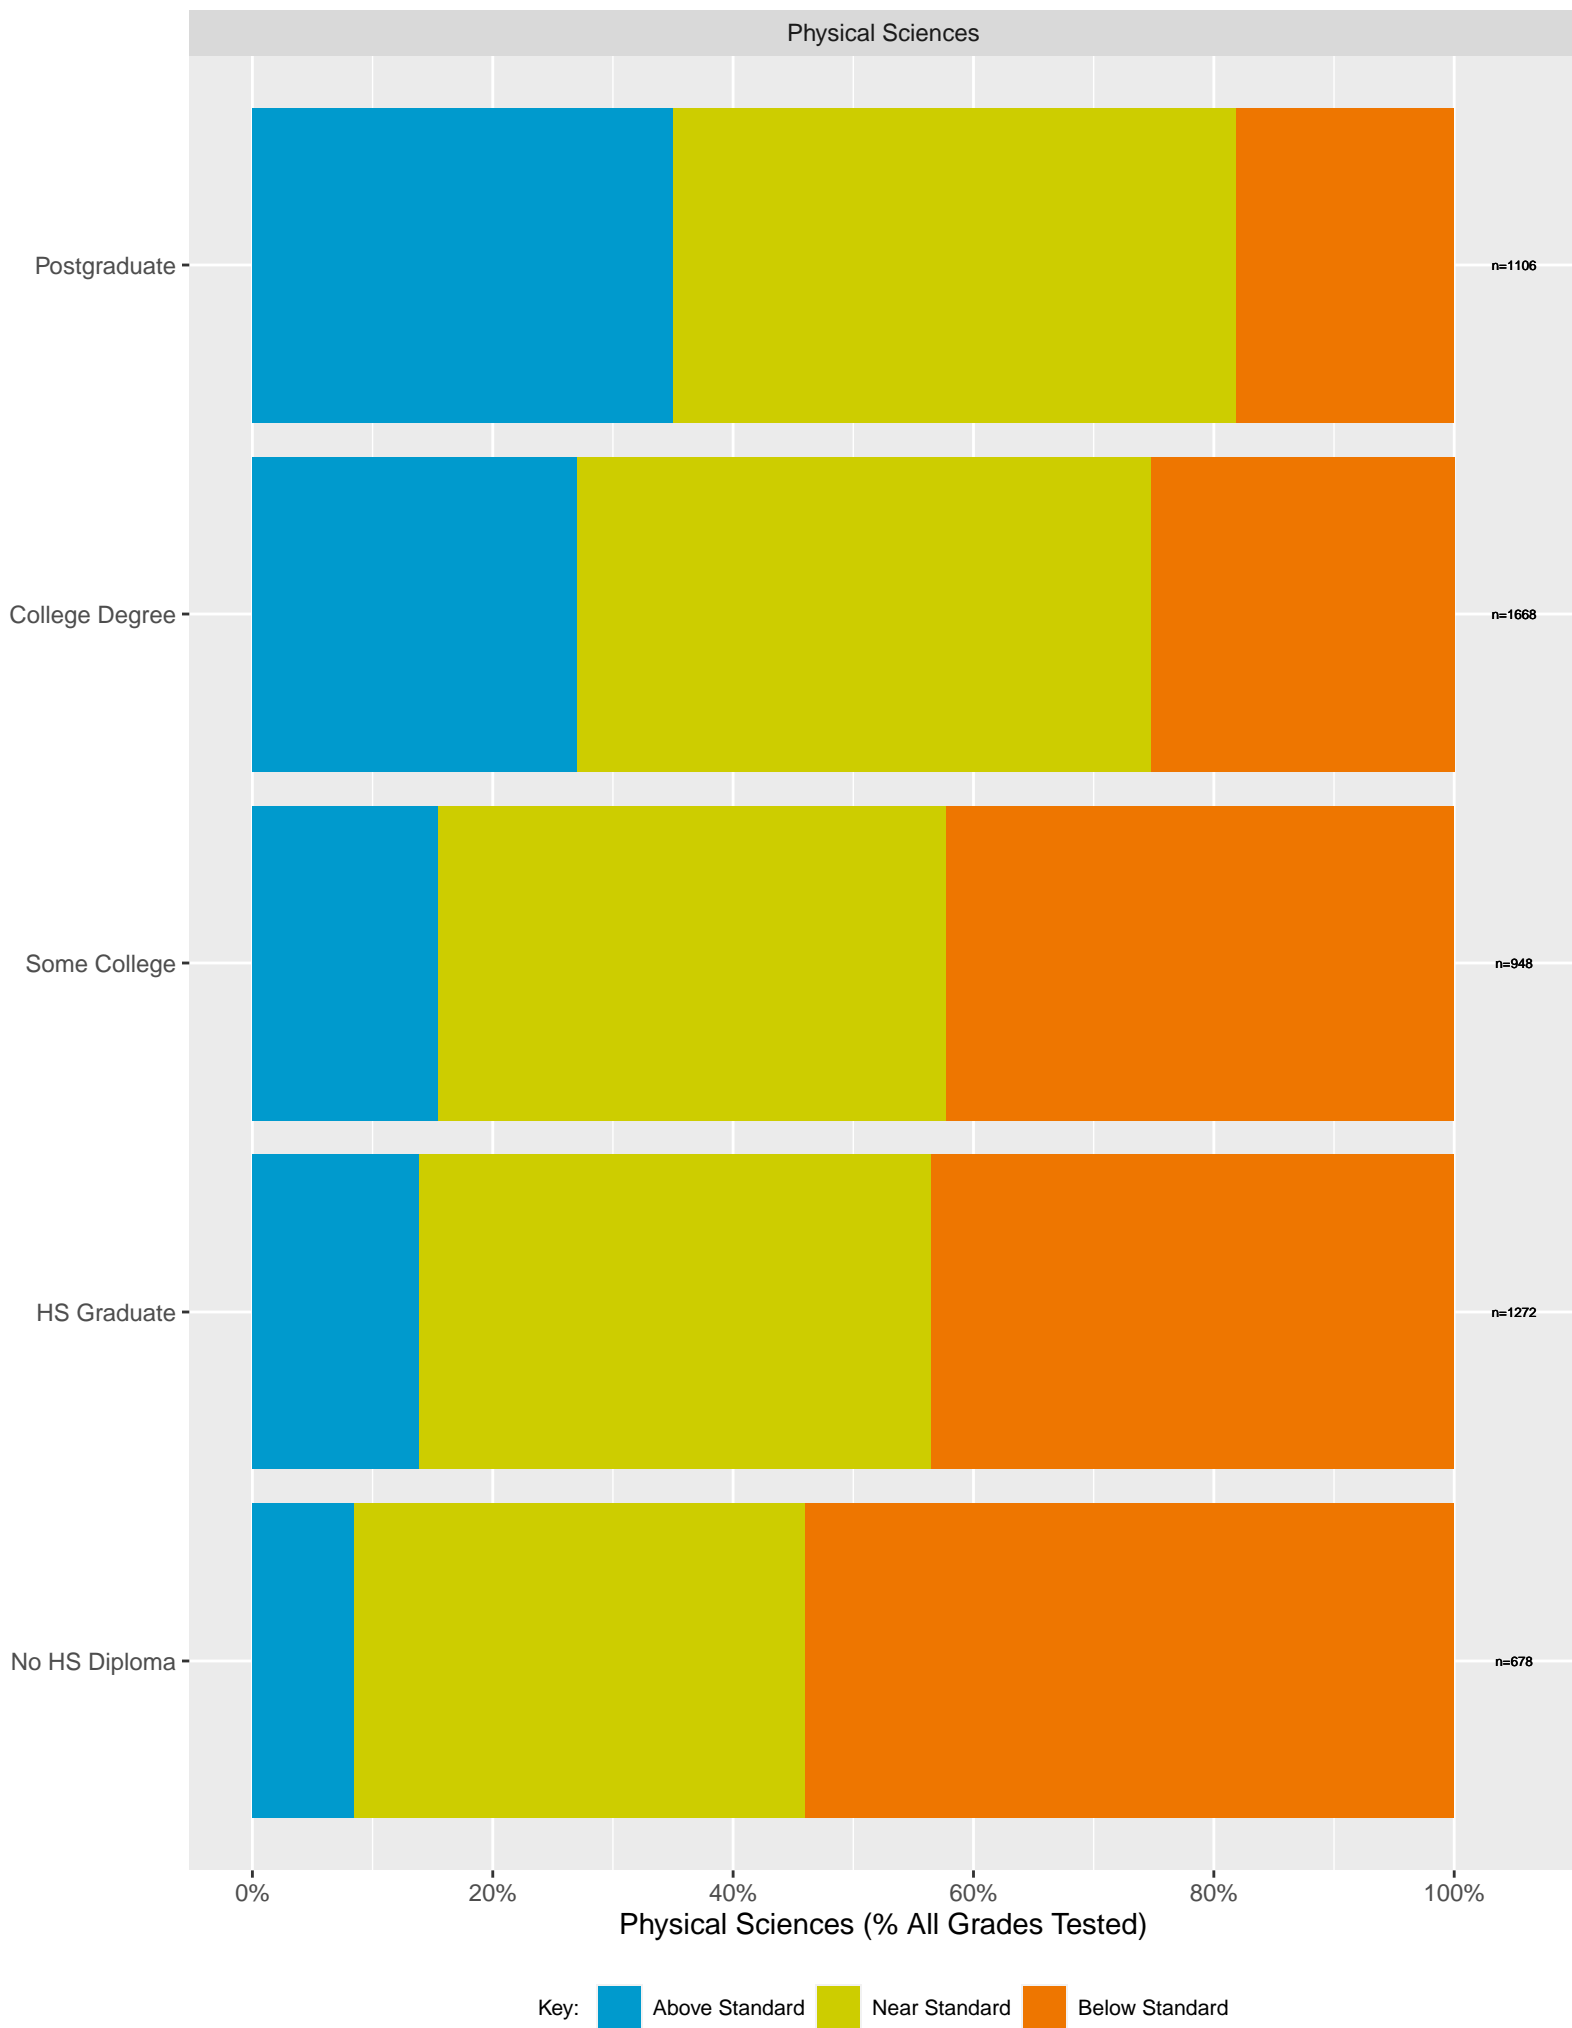

San Francisco Unified School District CAST (2024) by Parent's Education Level