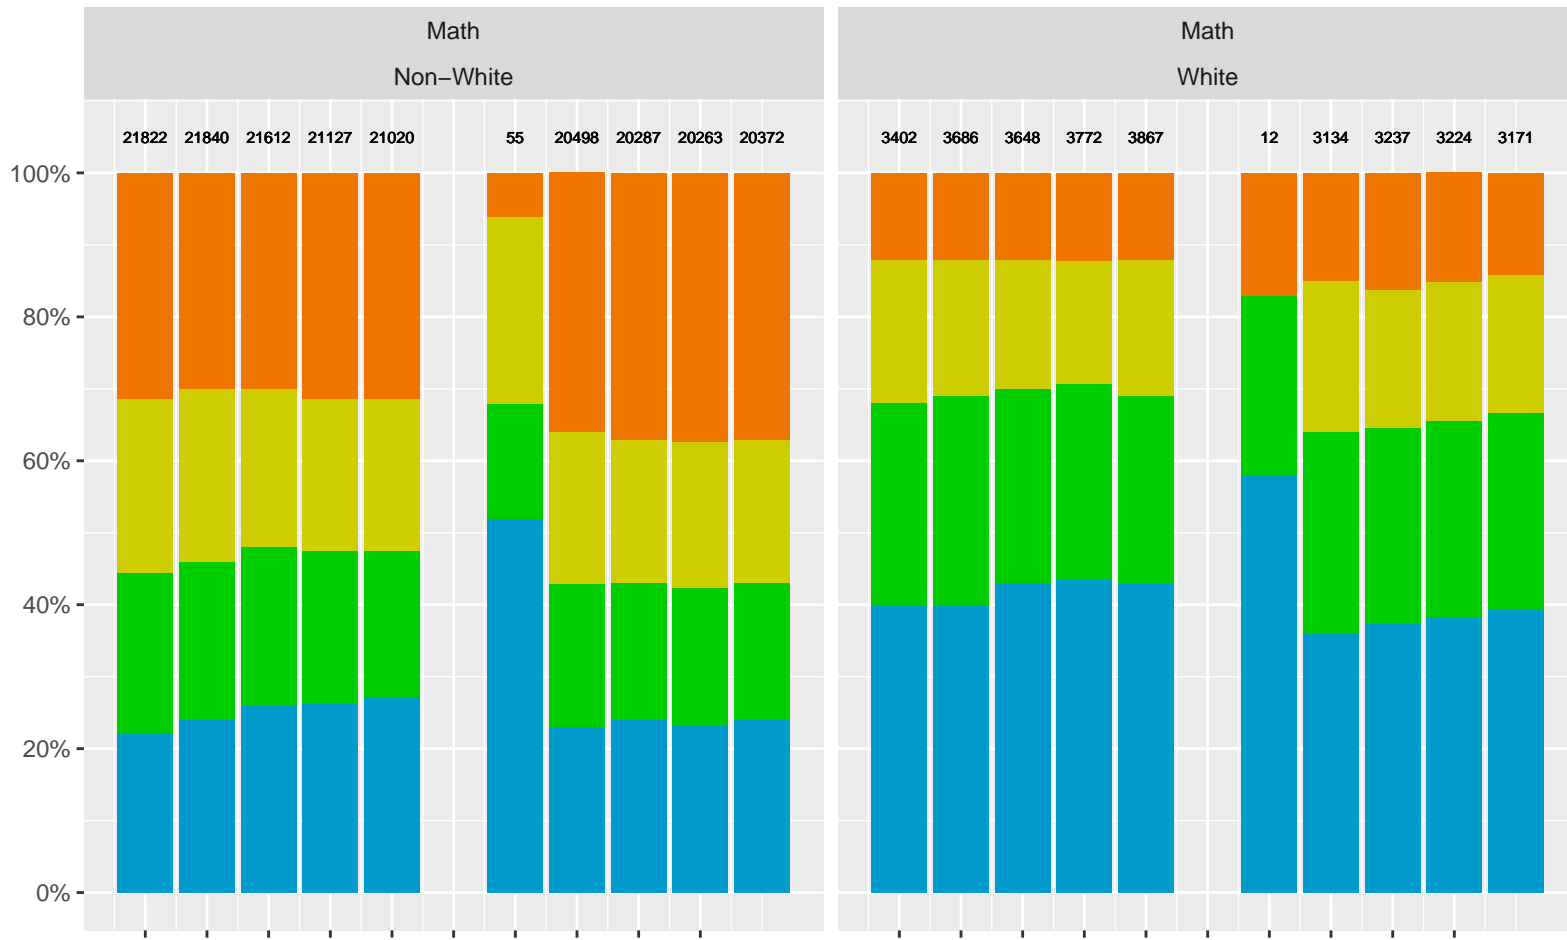

Key: ■ Above Standard ■ Near Standard ■ Below Standard

San Francisco Unified School District (Subject Area 4)

Key: ■ Above Standard ■ Near Standard ■ Below Standard

Racial distribution of San Francisco Unified School District students tested in 2024

San Francisco Unified School District by Sex

Key: ■ Standard Exceeded ■ Standard Met ■ Standard Nearly Met ■ Standard Not Met

San Francisco Unified School District by Non-White + White

Year (Test ban in 2020, Test optional in 2021)