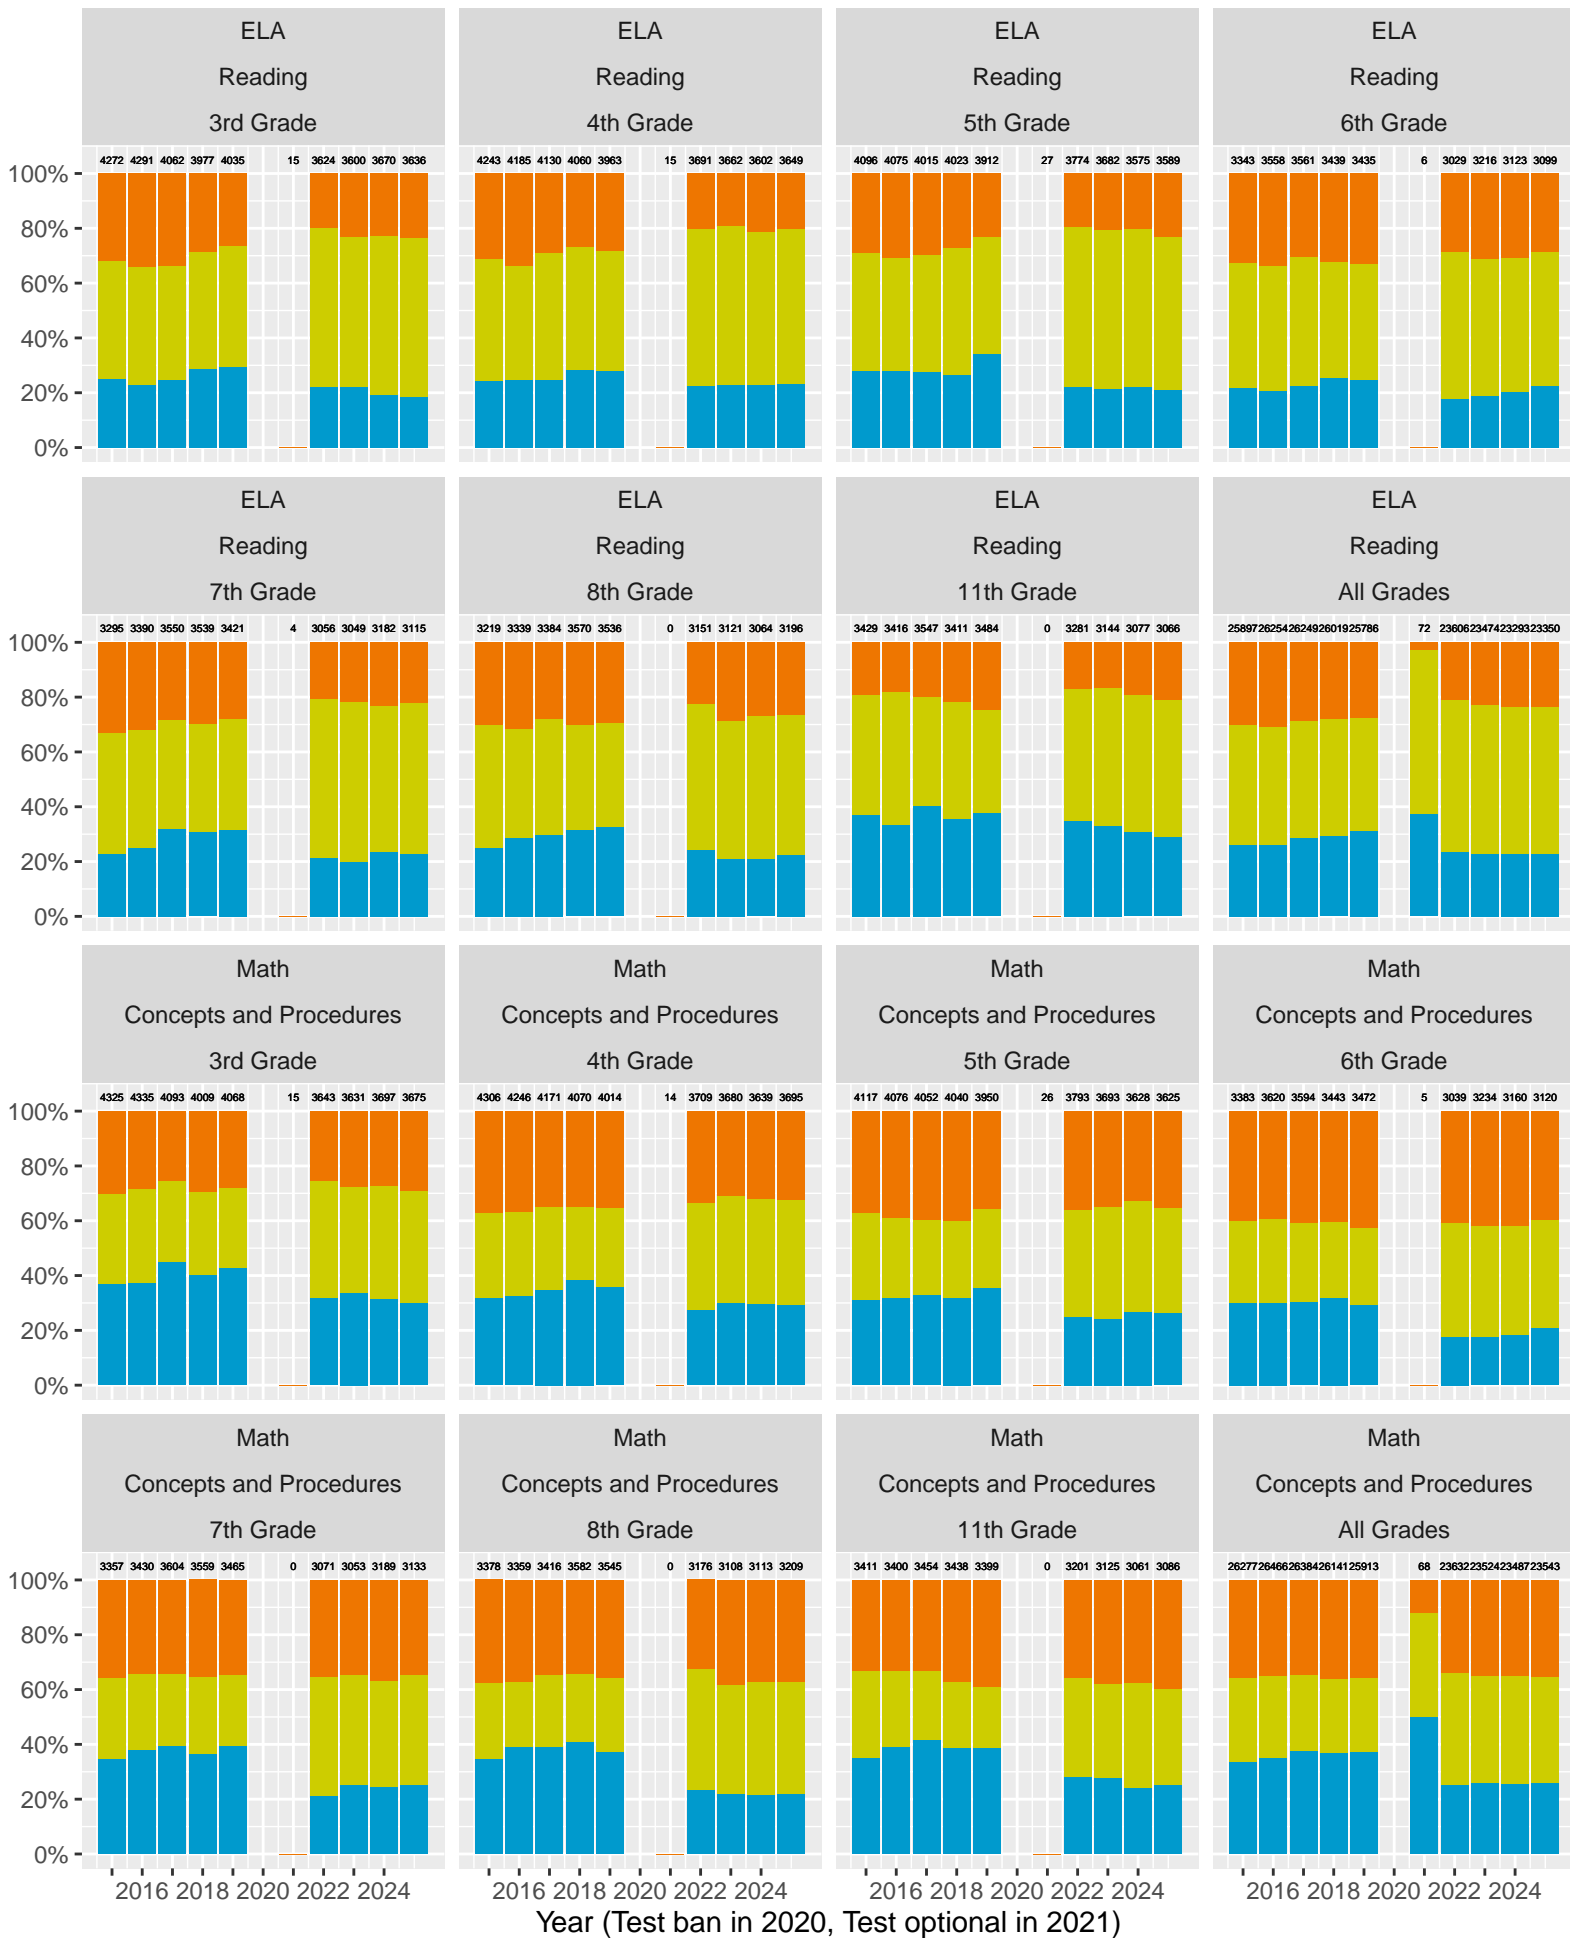

2015–25 CAASPP Trends for the San Francisco Unified School District

Feb 2026
Piedmont, California

TABLE OF CONTENTS

High Level ELA and Math, trending by Year and broken out by Grade.....	p 3
Year over Year (YoY) variation by Grade for Standard Met (and Exceeded).....	p 4
ELA and Math drilldown to Subject Areas 1–4, by Year, by Grade.....	p 5–8
Racial Distribution of Students in 2024.....	p 9
All Grade ELA and Math by Sex, (Non–)White, Disadvantage, Parent Ed.....	p 10–13
CAST Life Sciences, Physical Science, Earth and Space Science.....	p 14–16
CAST Life Sciences, Earth and Space by Sex.....	p 17
CAST Physical Science by (Non–)White, Parent Education.....	p 18–19

CAASPP Test Performance: San Francisco Unified School District

Key: ■ Standard Exceeded ■ Standard Met ■ Standard Nearly Met ■ Standard Not Met

Grades stacked (trends, variance, outliers)

San Francisco Unified School District (Subject Area 1)

Key: ■ Above Standard ■ Near Standard ■ Below Standard

San Francisco Unified School District (Subject Area 2)

Key: ■ Above Standard ■ Near Standard ■ Below Standard

San Francisco Unified School District (Subject Area 3)