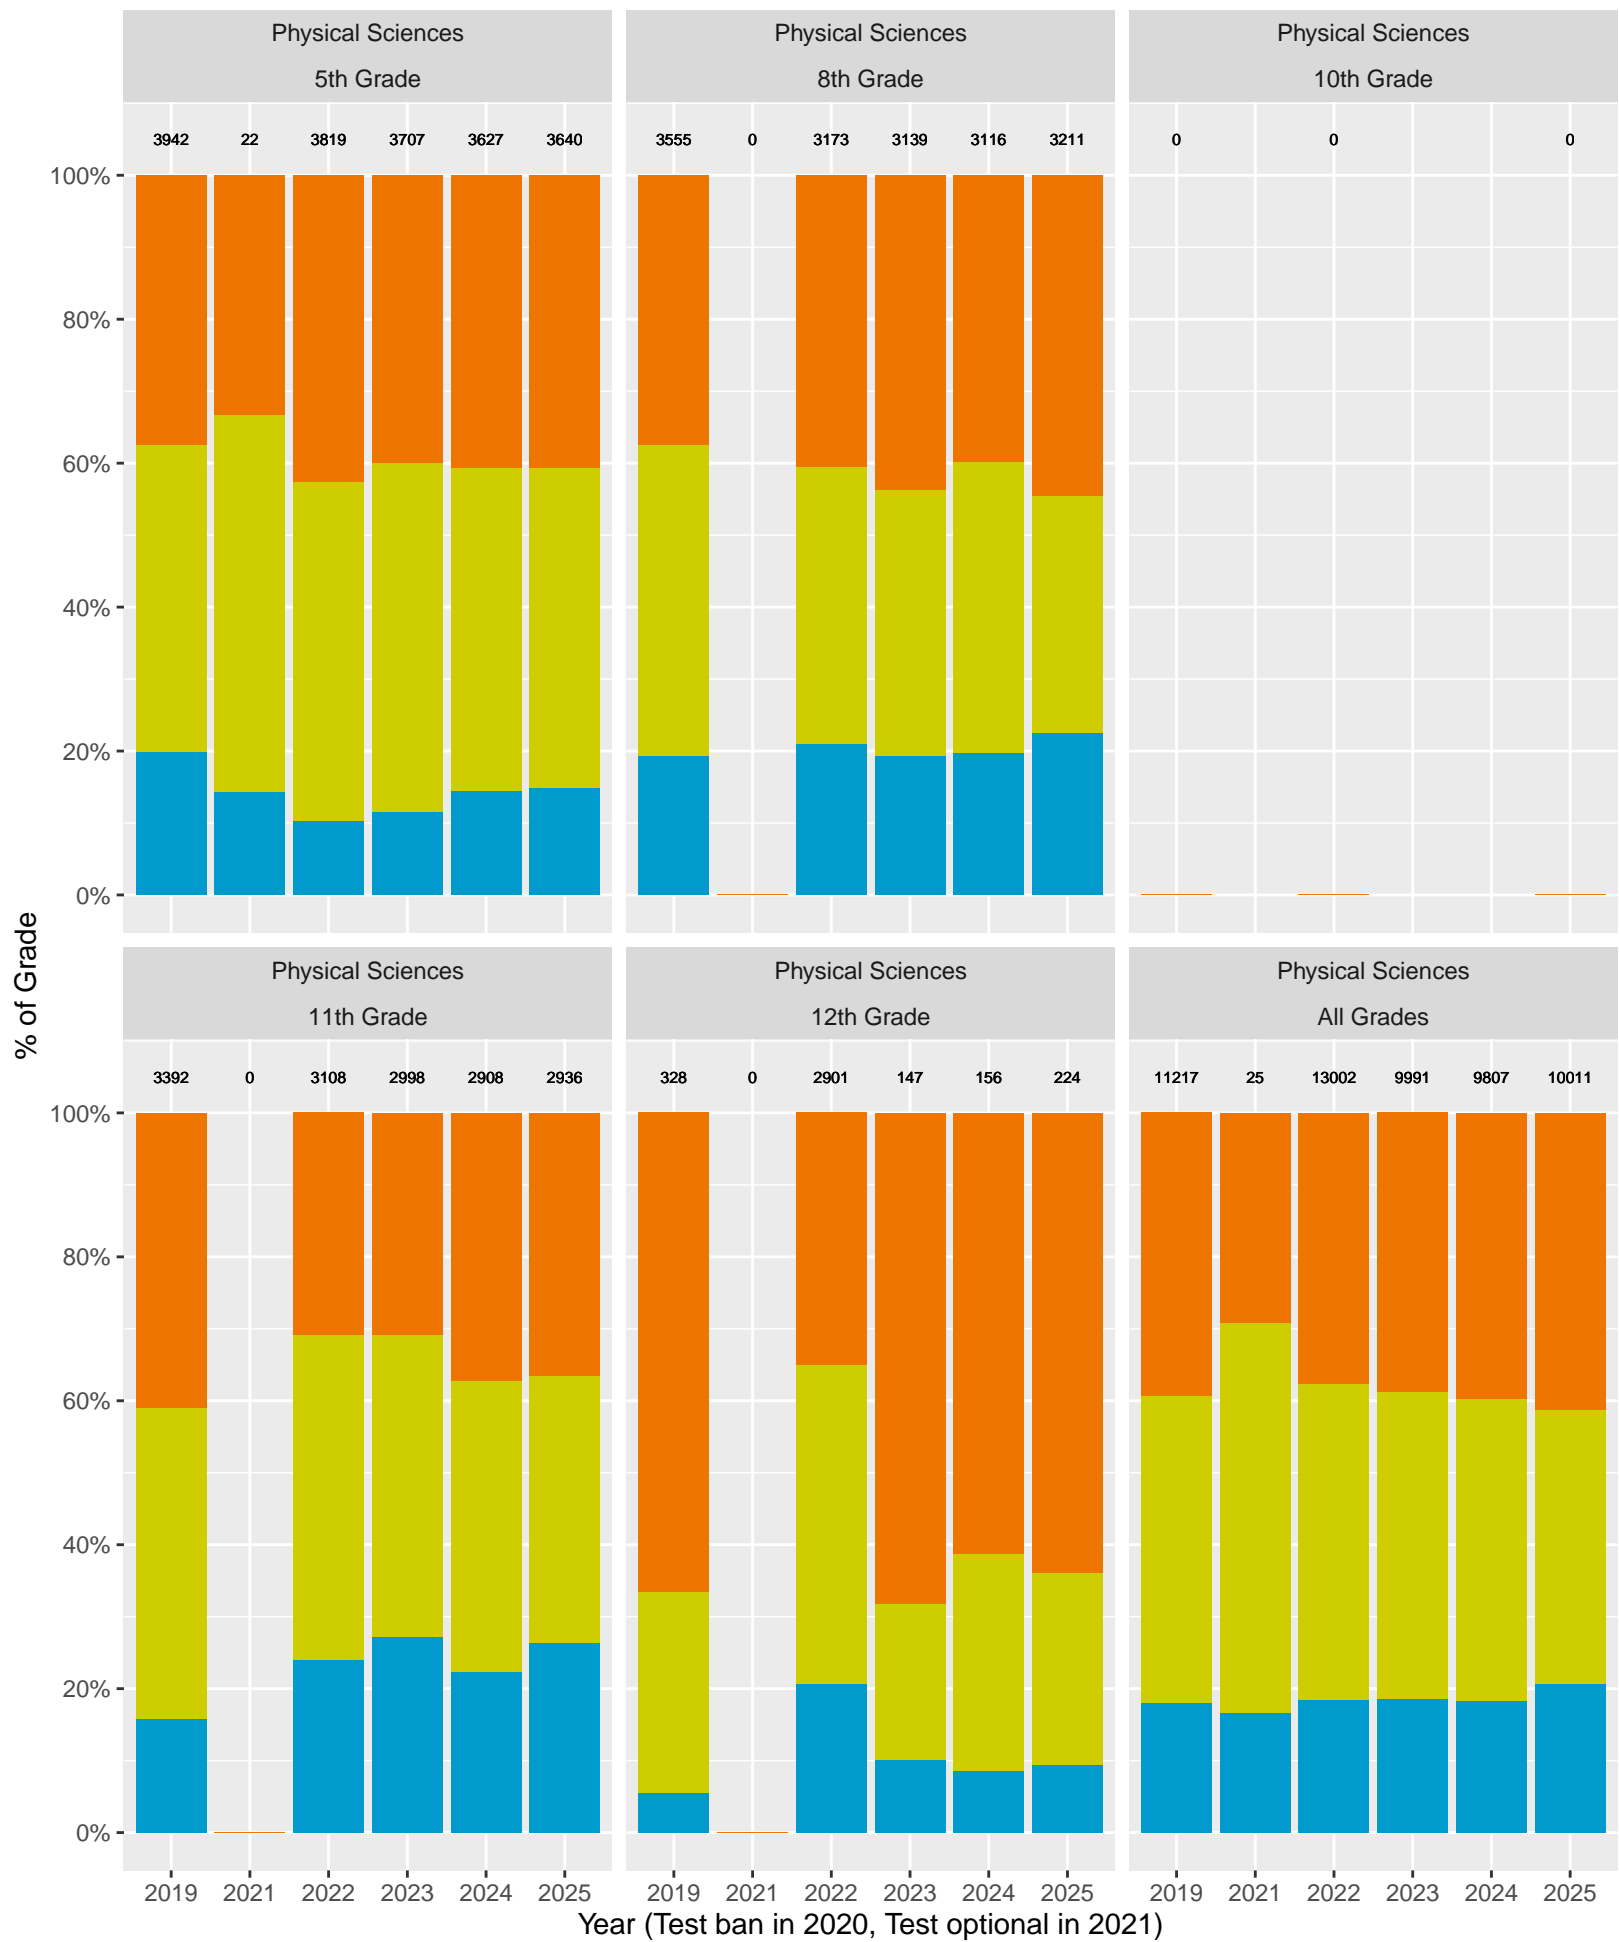

CA Science Test (CAST): San Francisco Unified School District (Physical Sciences)

Key: ■ Above Standard ■ Near Standard ■ Below Standard