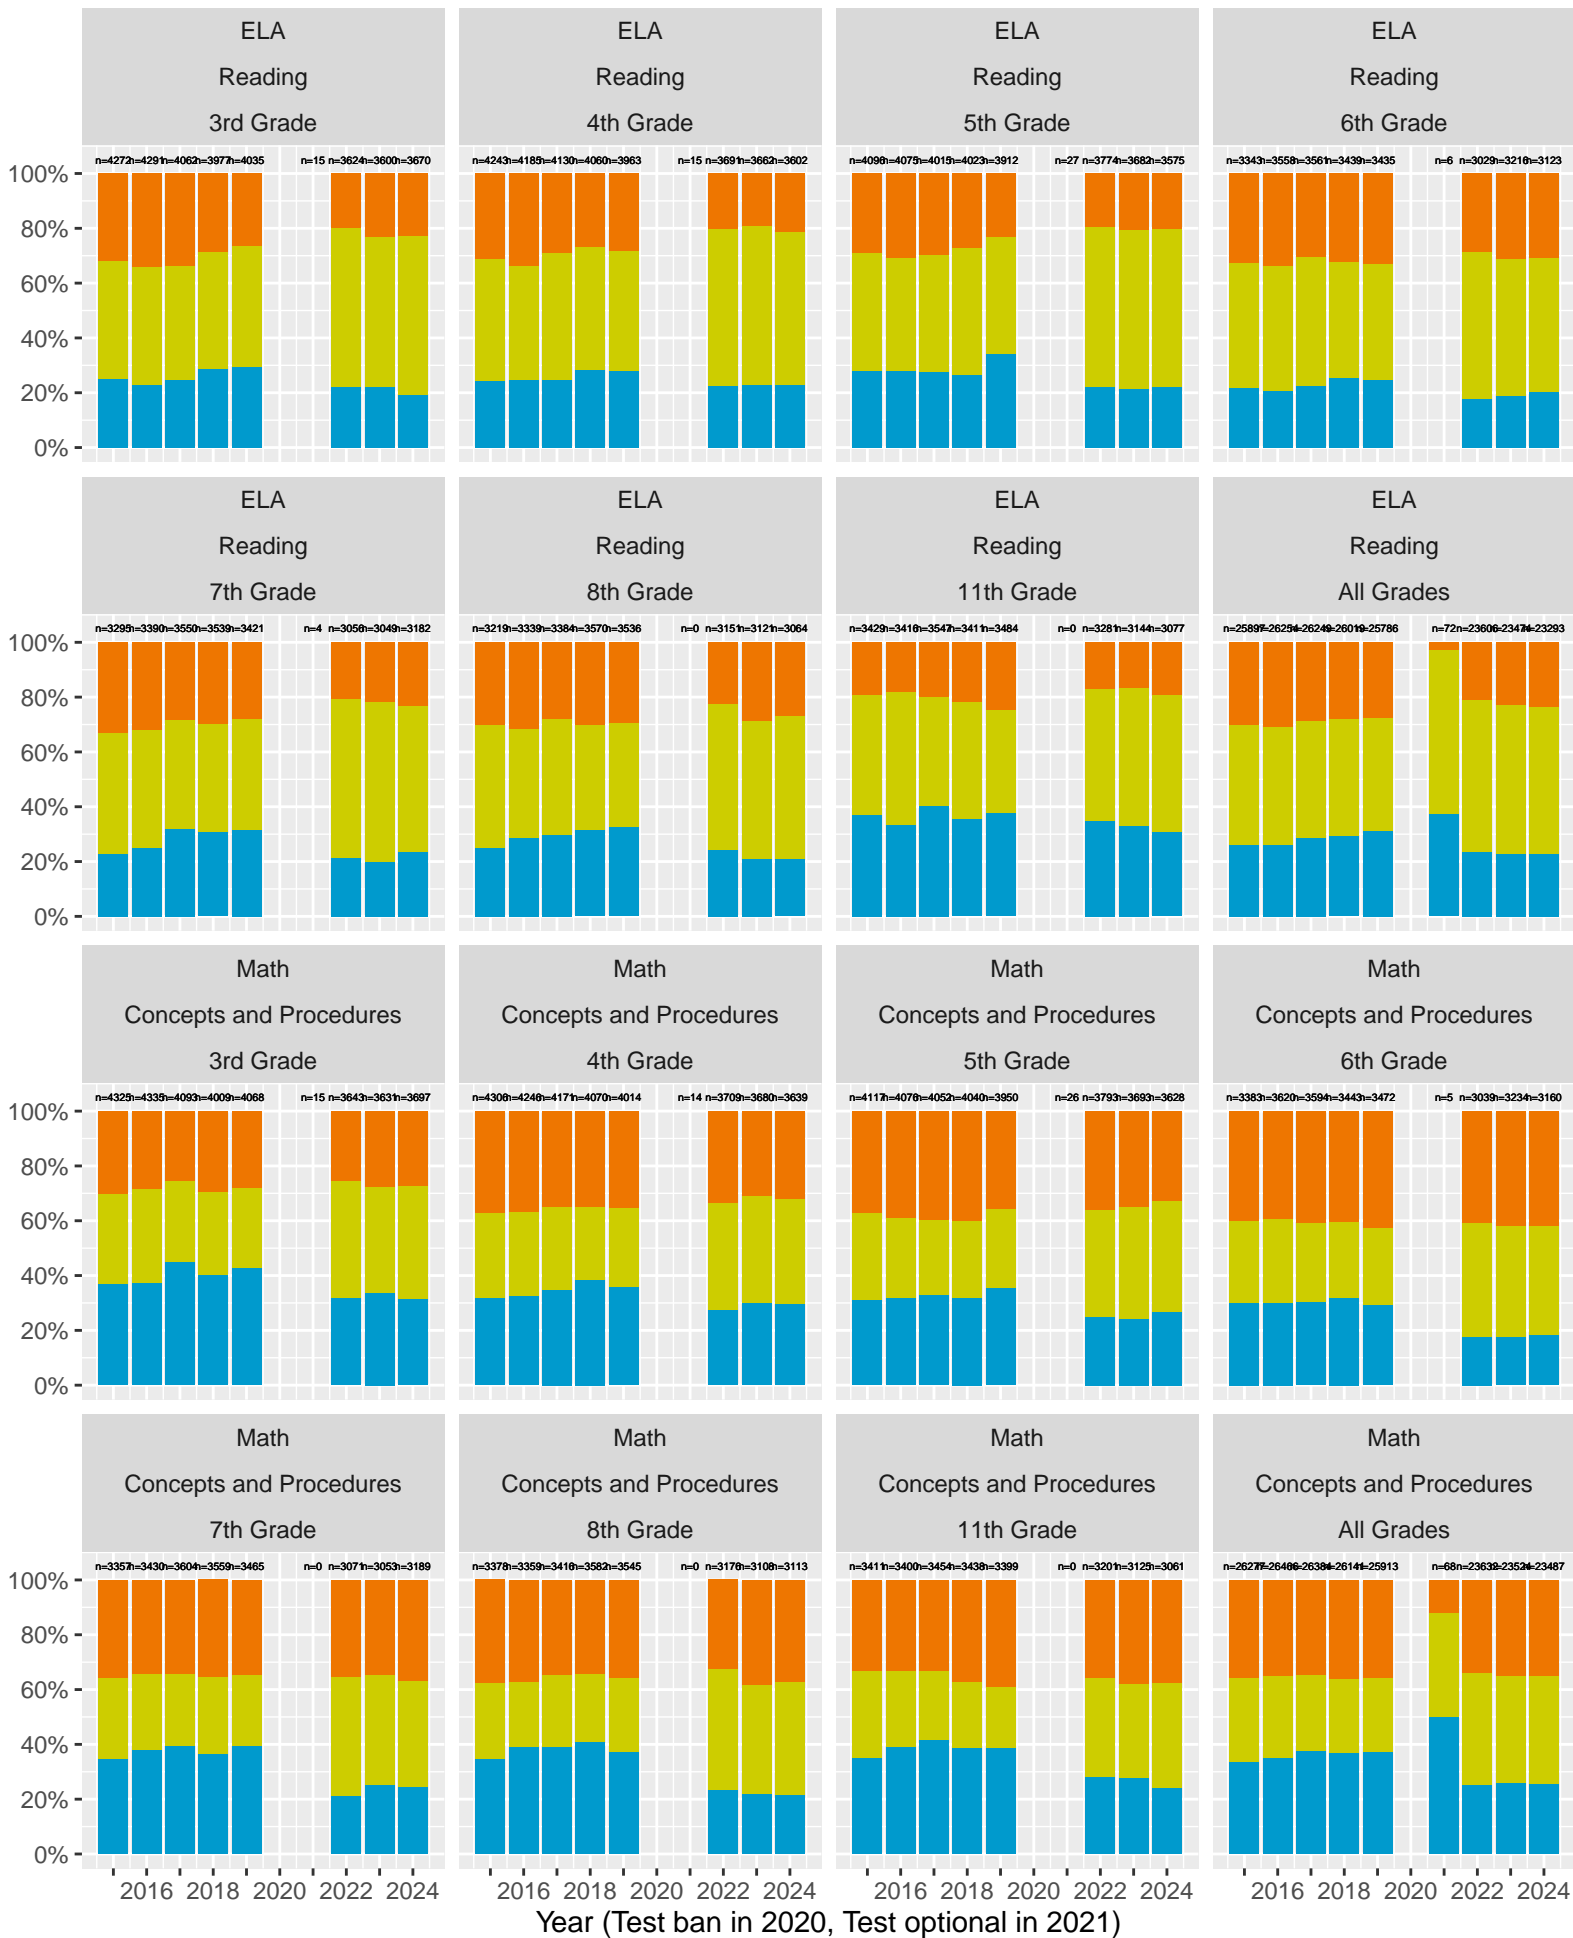

2015–24 CAASPP Trends for the San Francisco Unified School District

November 2024
Piedmont, California

Parents for
Educational
Excellence in
Piedmont

TABLE OF CONTENTS

High Level ELA and Math, trending by Year and broken out by Grade.....	p 3
Year over Year (YoY) variation by Grade for Standard Met (and Exceeded).....	p 4
ELA and Math drilldown to Subject Areas 1–4, by Year, by Grade.....	p 5–8
Racial Distribution of Students in 2024.....	p 9
All Grade ELA and Math by Sex, (Non–)White, Disadvantage, Parent Ed.....	p 10–13
CAST Life Sciences, Physical Science, Earth and Space Science.....	p 14–16
CAST Life Sciences, Earth and Space by Sex.....	p 17
CAST Physical Science by (Non–)White, Parent Education.....	p 18–19

CAASPP Test Performance: San Francisco Unified School District

Key: Standard Exceeded Standard Met Standard Nearly Met Standard Not Met

Grades stacked (trends, variance, outliers)

San Francisco Unified School District (Subject Area 1)

Key: ■ Above Standard ■ Near Standard ■ Below Standard

San Francisco Unified School District (Subject Area 2)

Key: ■ Above Standard ■ Near Standard ■ Below Standard

San Francisco Unified School District (Subject Area 3)