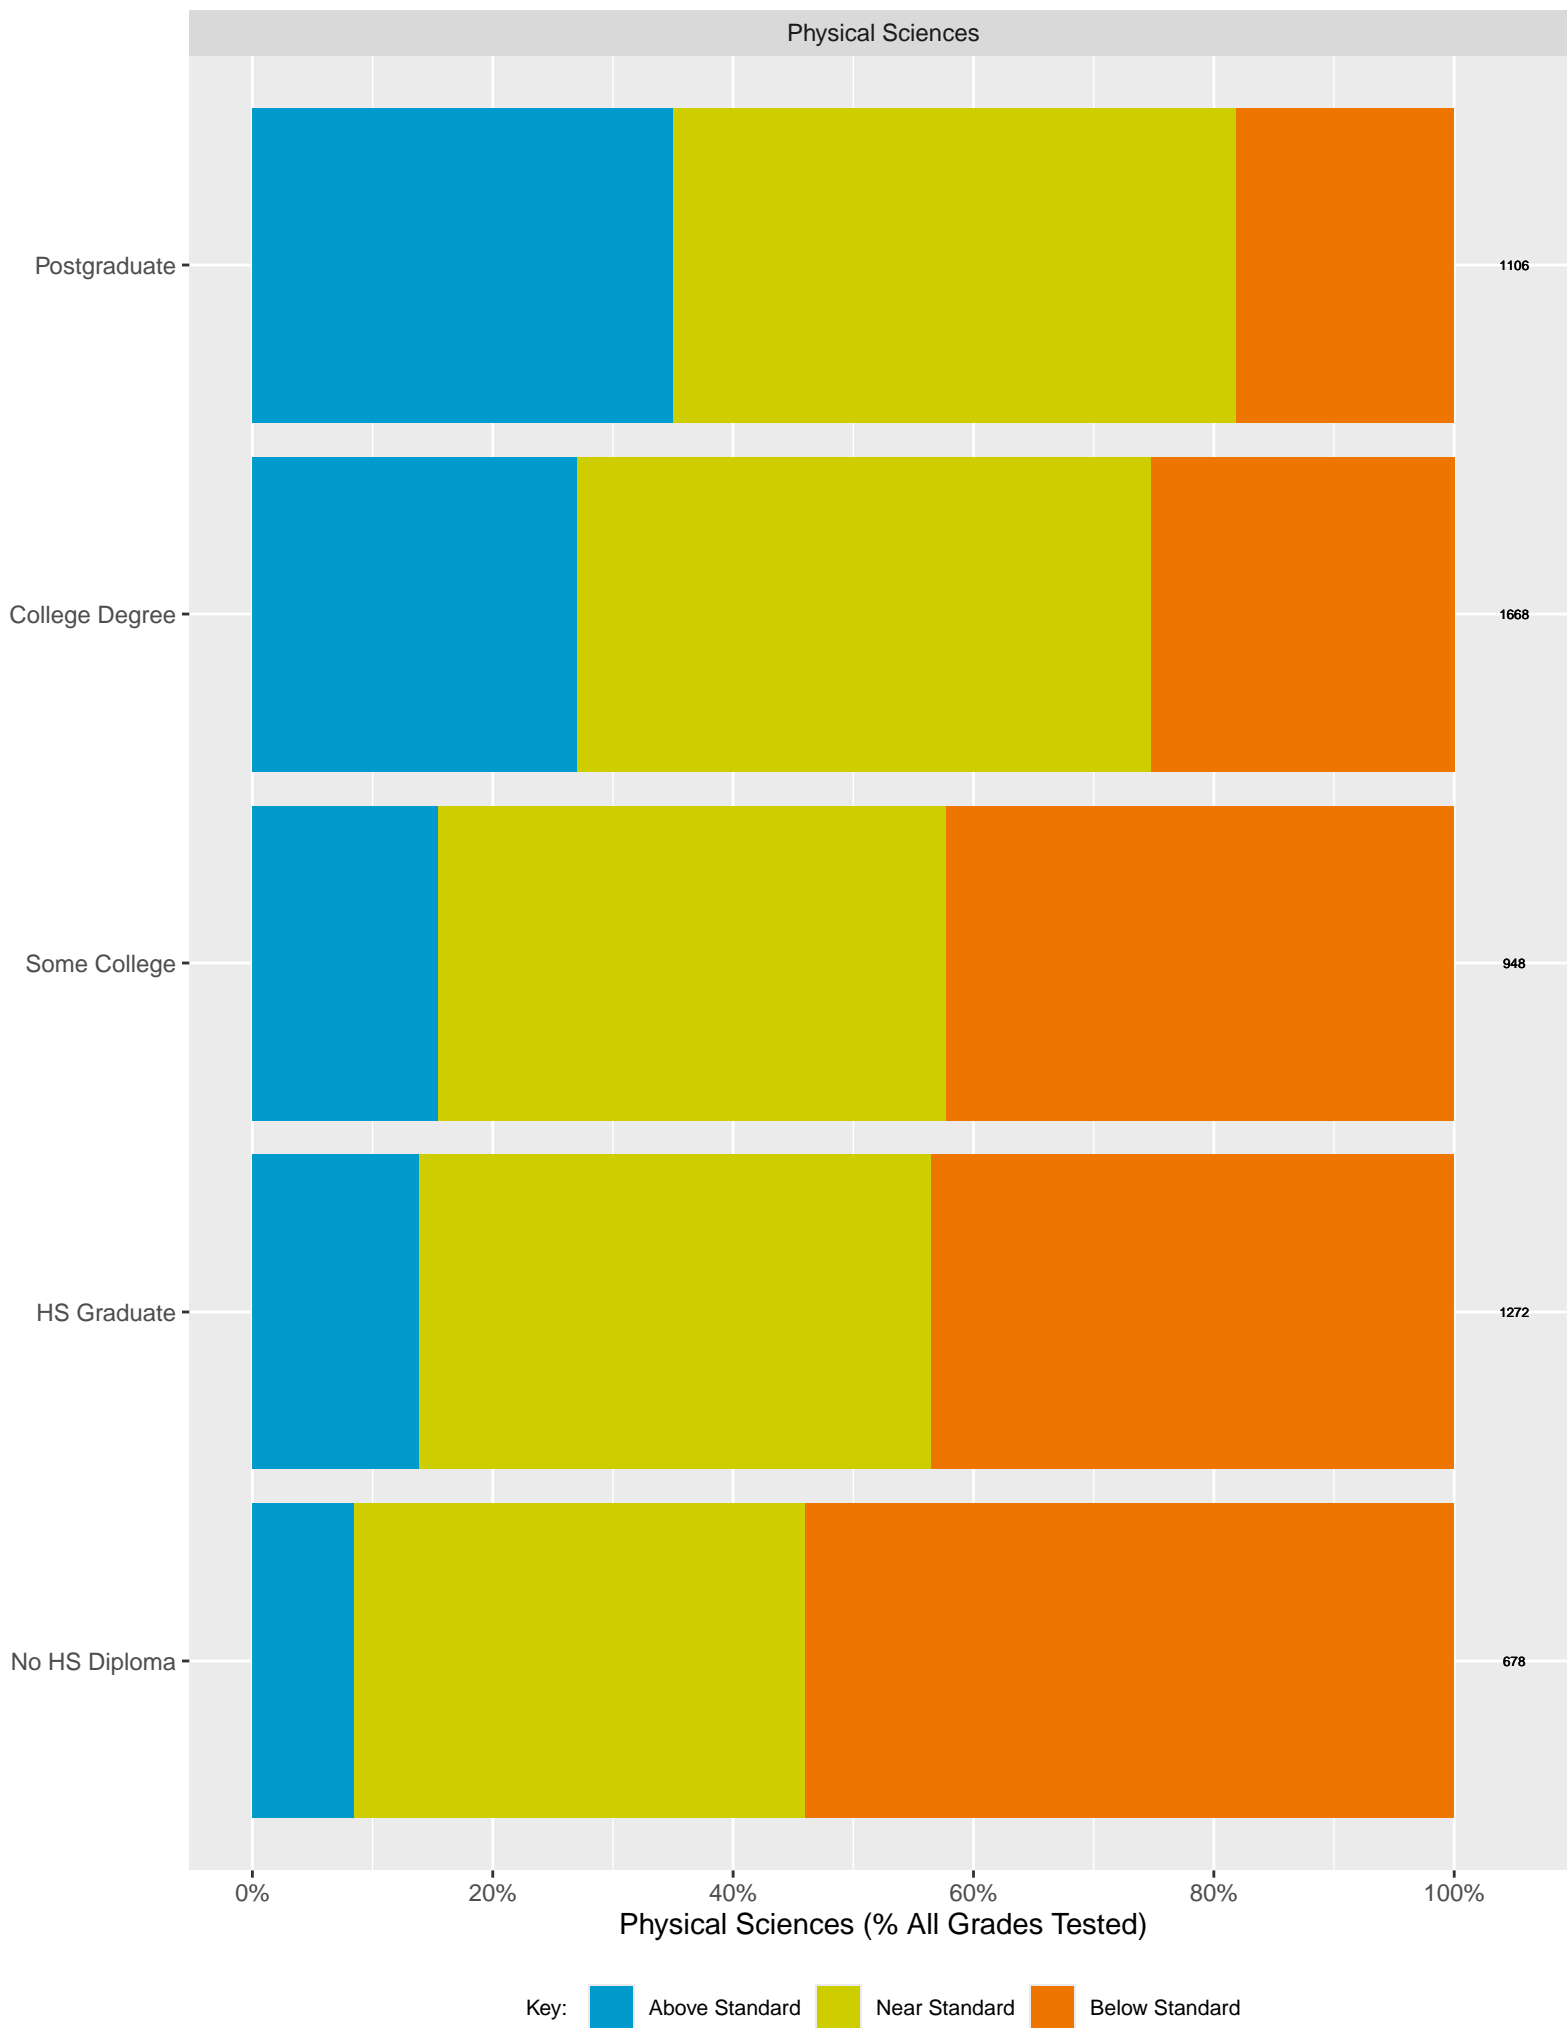

San Francisco Unified School District CAST (2024) by Parent's Education Level