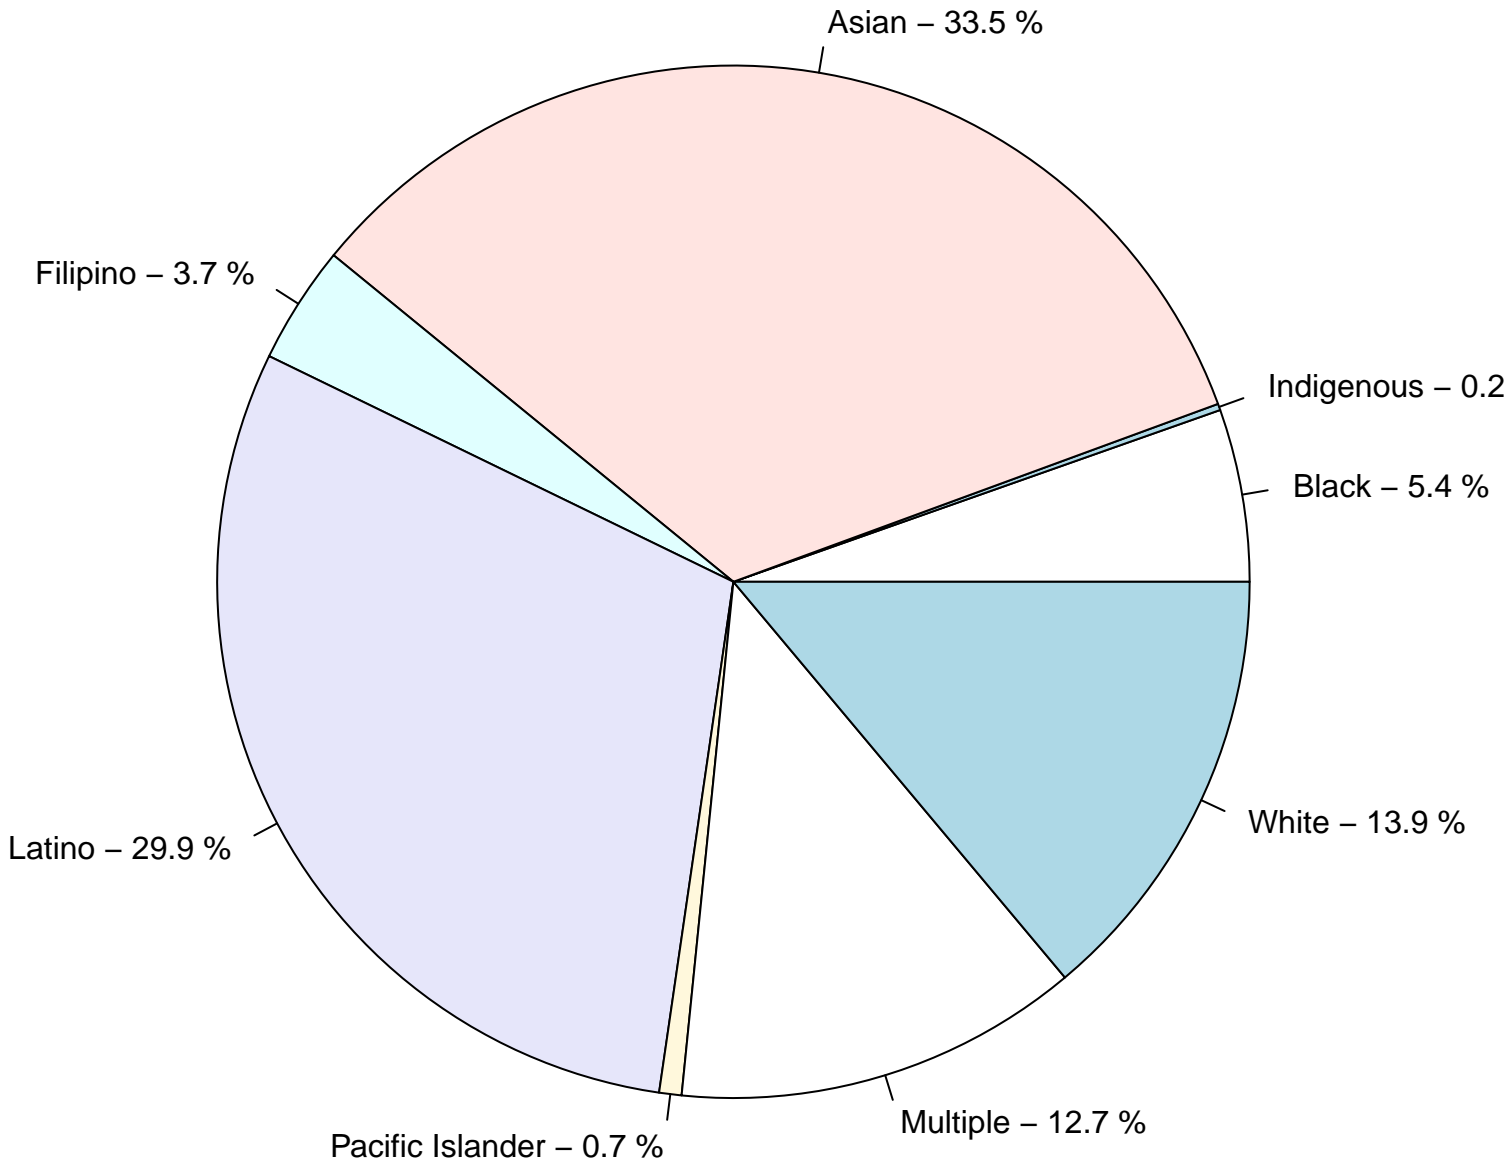

Key: ■ Above Standard ■ Near Standard ■ Below Standard

San Francisco Unified School District (Subject Area 4)

Key: ■ Above Standard ■ Near Standard ■ Below Standard

Racial distribution of San Francisco Unified School District students tested in 2024