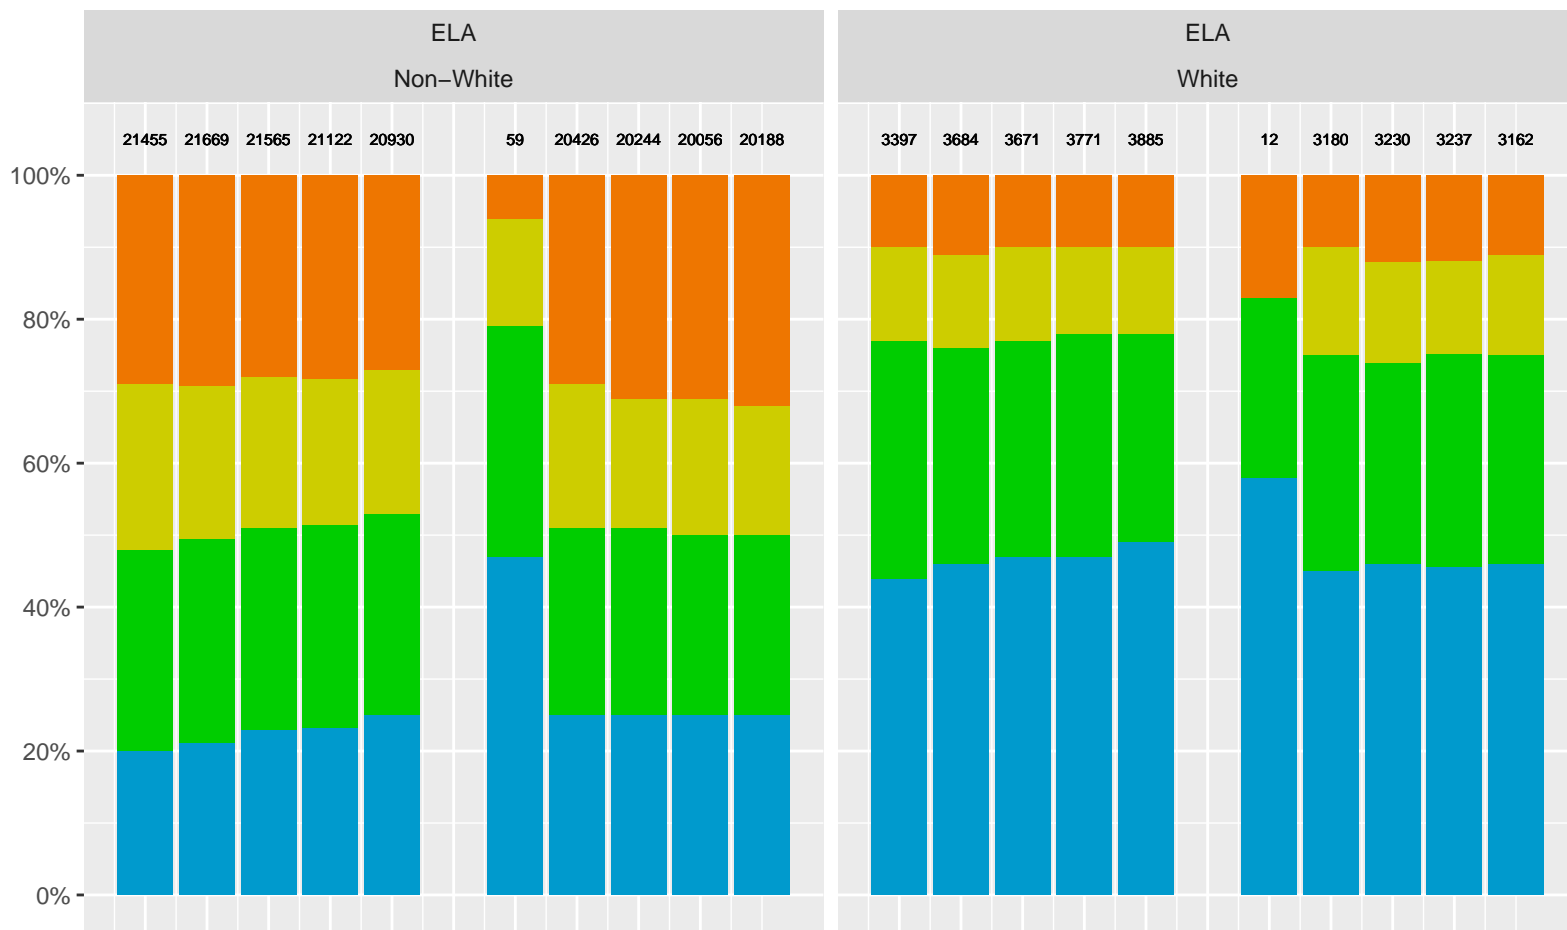

Key: ■ Above Standard ■ Near Standard ■ Below Standard

San Francisco Unified School District (Subject Area 4)

Key: ■ Above Standard ■ Near Standard ■ Below Standard

Racial distribution of San Francisco Unified School District students tested in 2024

San Francisco Unified School District by Sex

Key: ■ Standard Exceeded ■ Standard Met ■ Standard Nearly Met ■ Standard Not Met

San Francisco Unified School District by Non-White + White

Year (Test ban in 2020, Test optional in 2021)