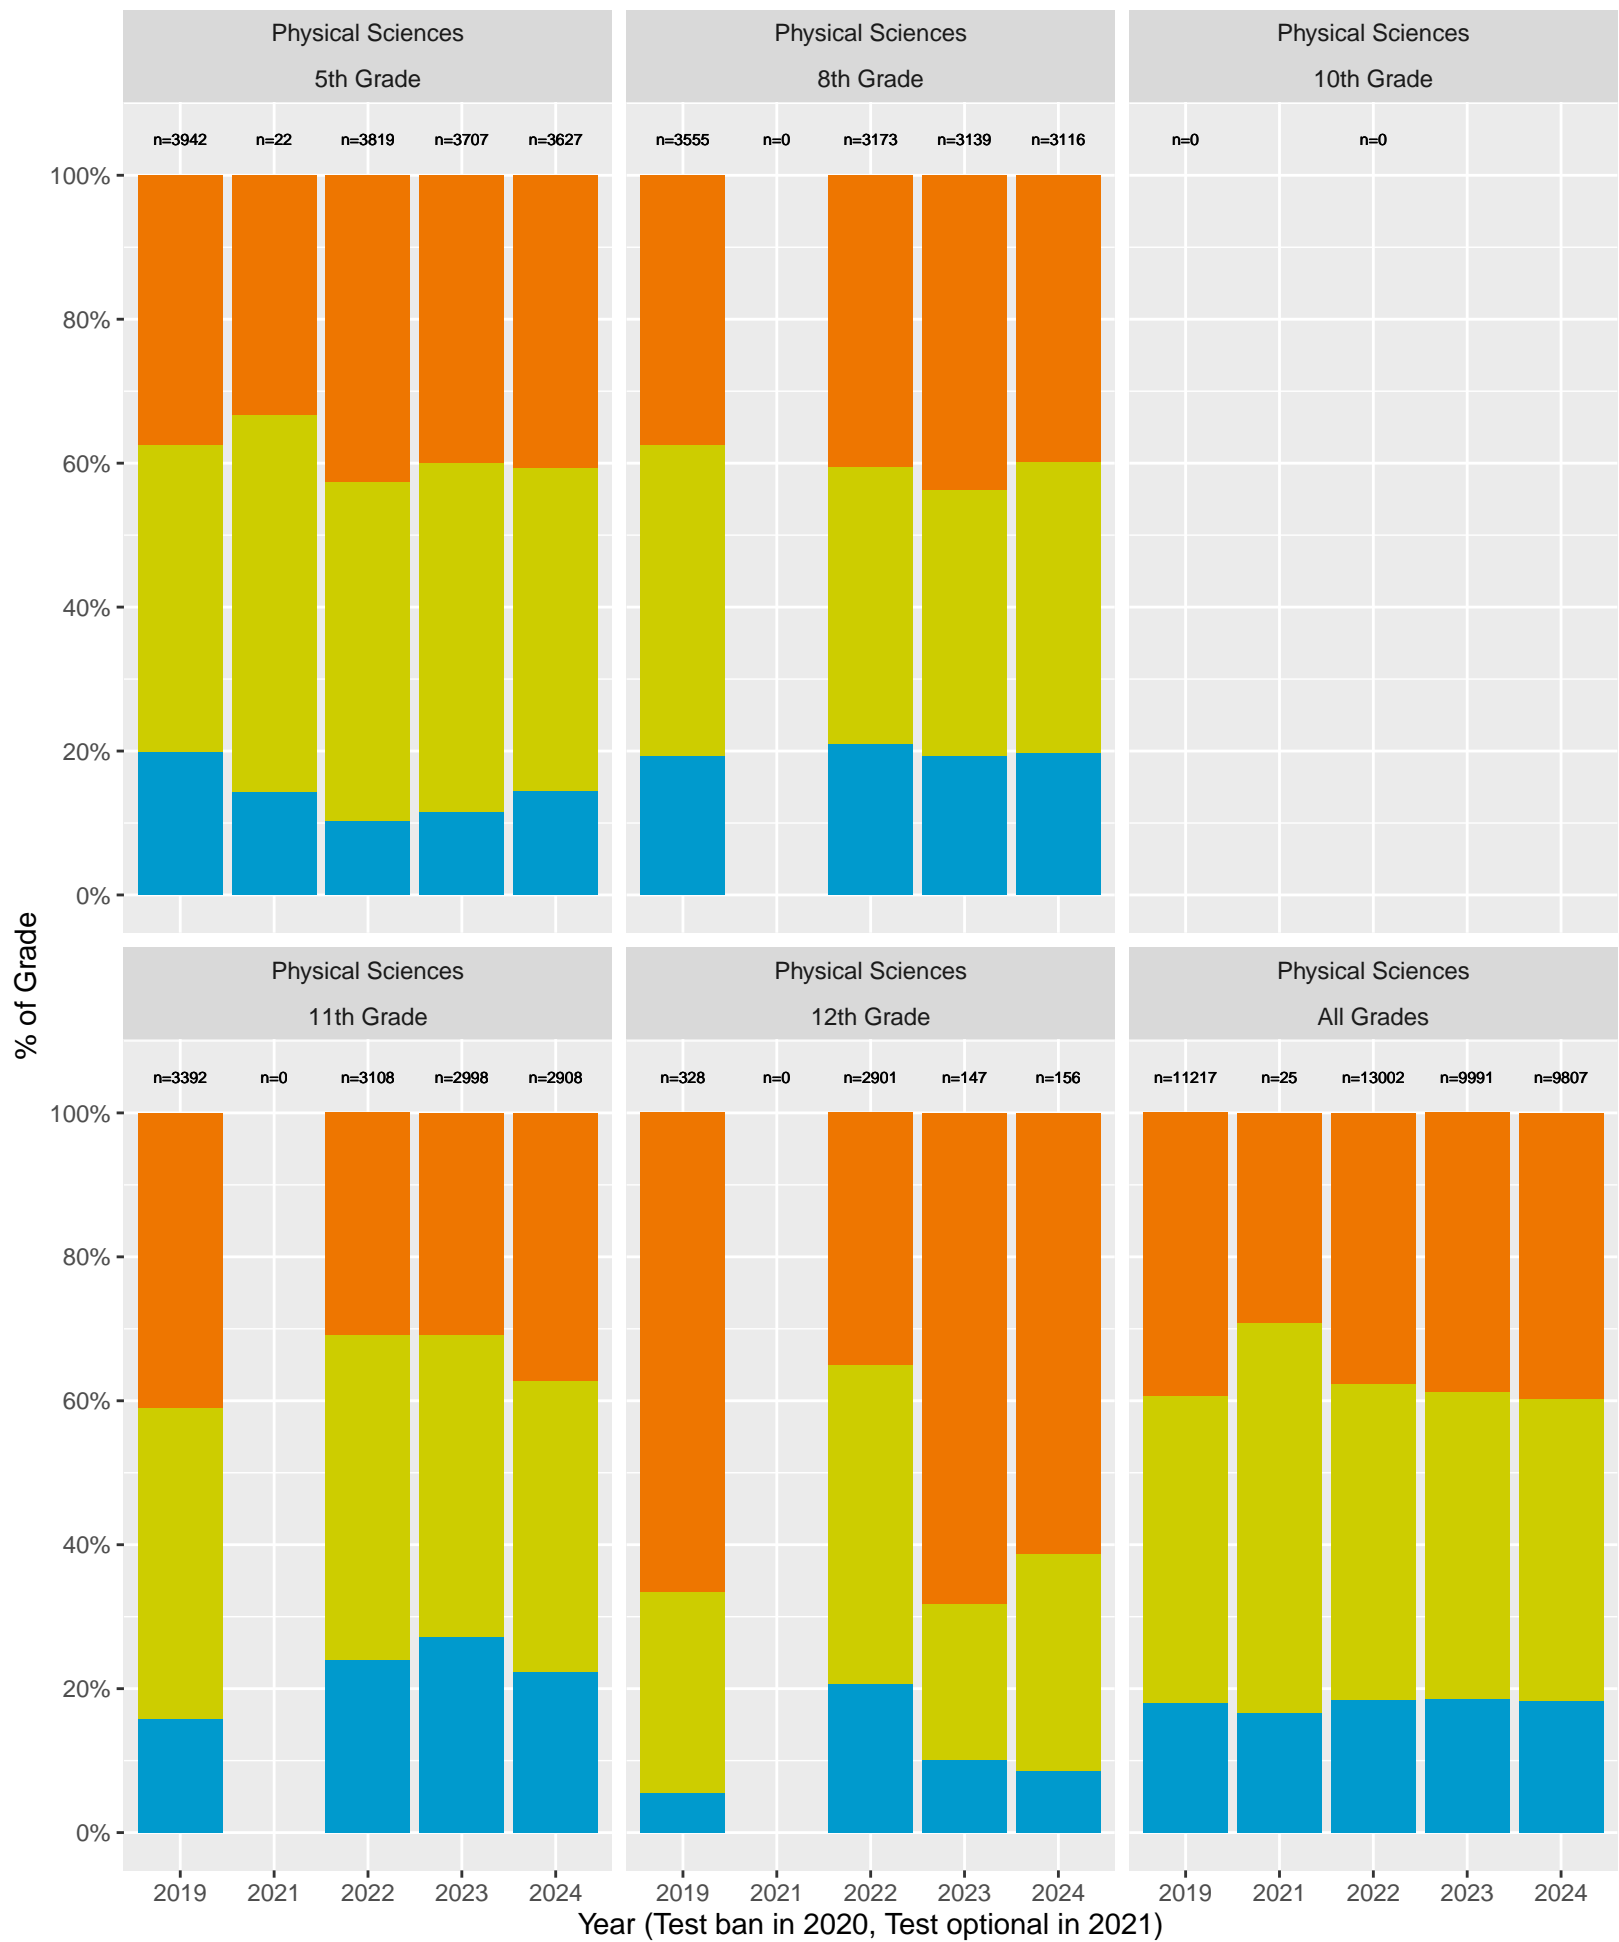

CA Science Test (CAST): San Francisco Unified School District (Physical Sciences)

Key: ■ Above Standard ■ Near Standard ■ Below Standard