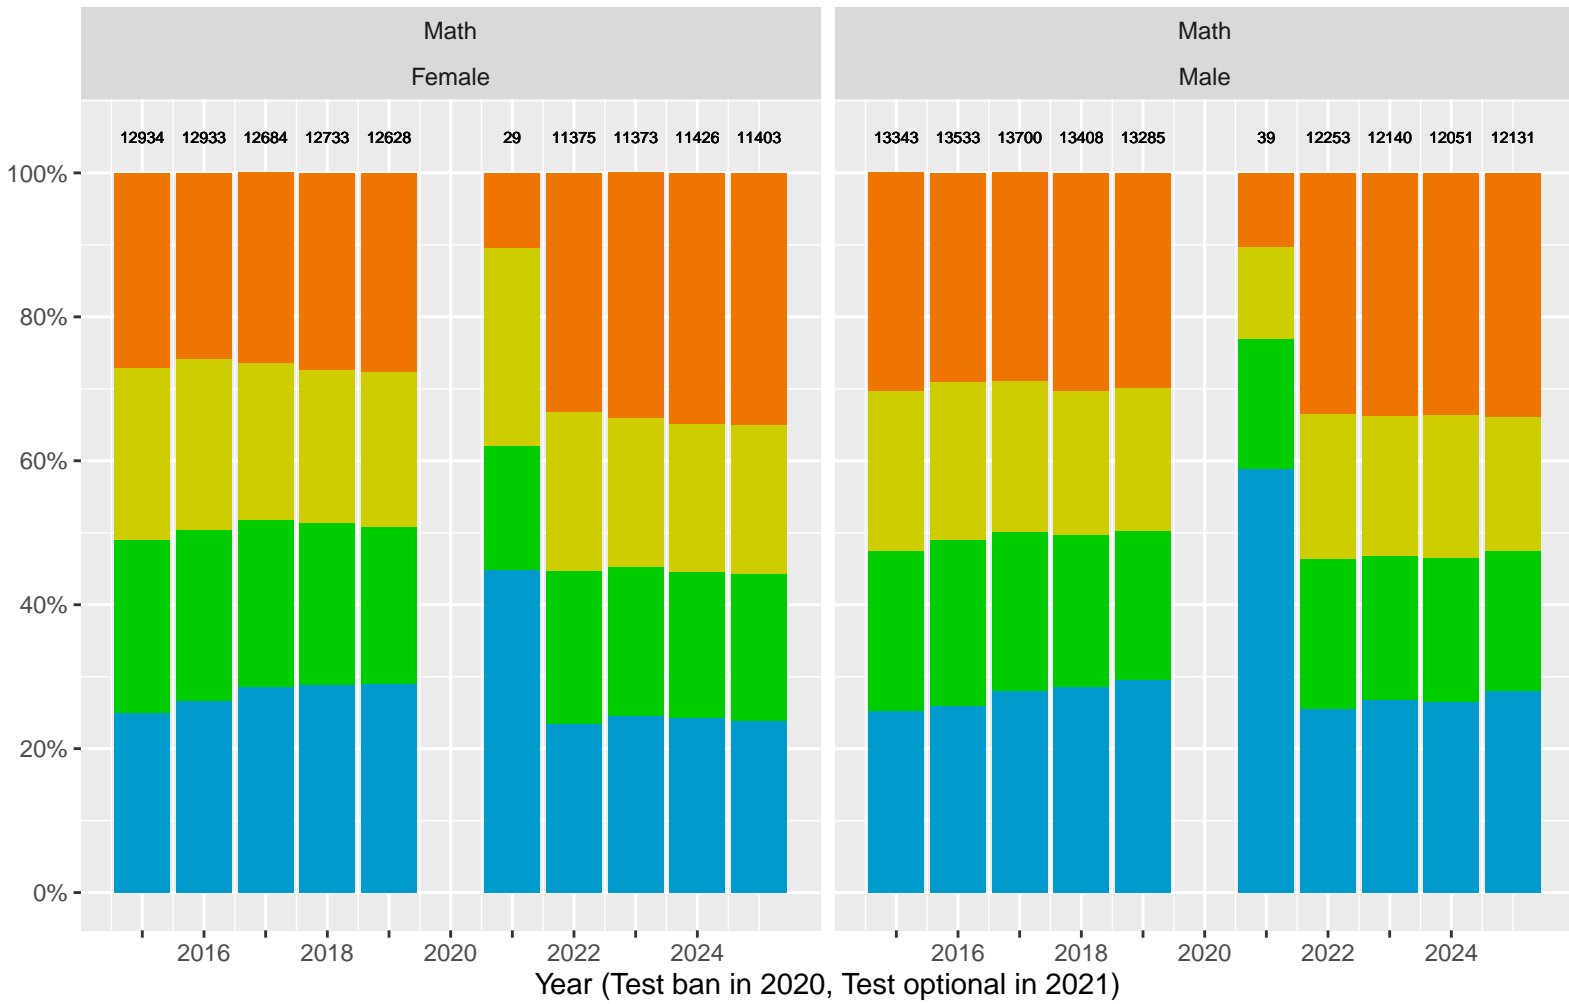

Key: ■ Above Standard ■ Near Standard ■ Below Standard

San Francisco Unified School District (Subject Area 4)

Key: ■ Above Standard ■ Near Standard ■ Below Standard

Racial distribution of San Francisco Unified School District students tested in 2024

San Francisco Unified School District by Sex

Key: ■ Standard Exceeded ■ Standard Met ■ Standard Nearly Met ■ Standard Not Met

San Francisco Unified School District by Non-White + White

Year (Test ban in 2020, Test optional in 2021)