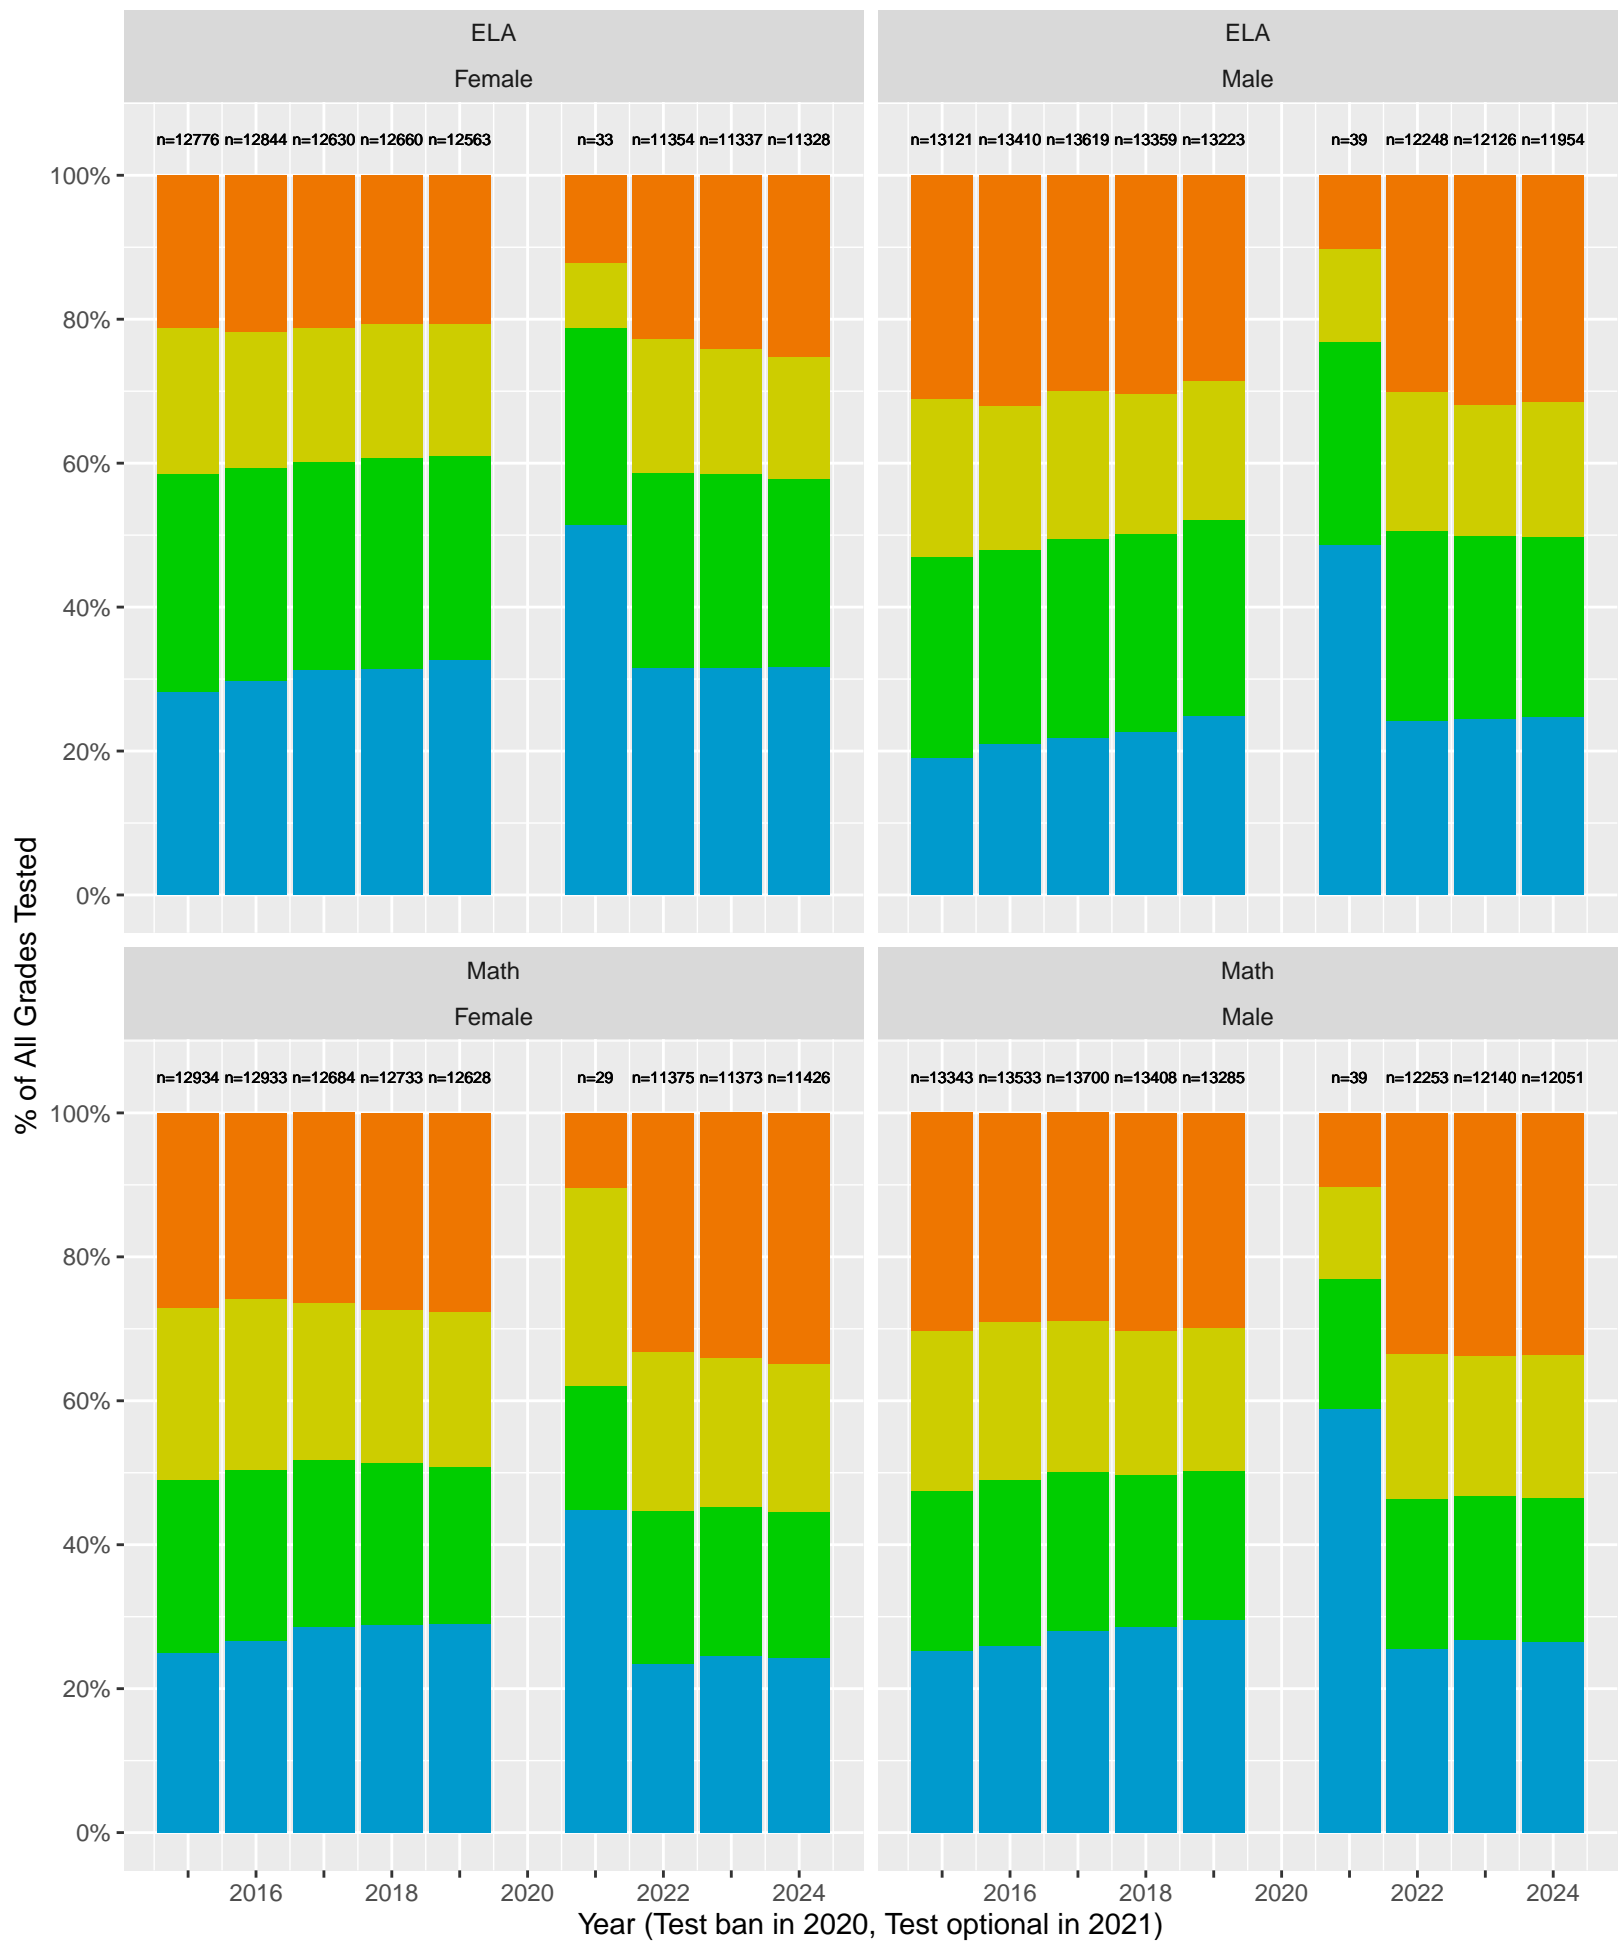

Key: ■ Above Standard ■ Near Standard ■ Below Standard

San Francisco Unified School District (Subject Area 2)

Key: ■ Above Standard ■ Near Standard ■ Below Standard

San Francisco Unified School District (Subject Area 3)

Key: ■ Above Standard ■ Near Standard ■ Below Standard

San Francisco Unified School District (Subject Area 4)

Key: ■ Above Standard ■ Near Standard ■ Below Standard

Racial distribution of San Francisco Unified School District students tested in 2024

San Francisco Unified School District by Sex

Key: ■ Standard Exceeded ■ Standard Met ■ Standard Nearly Met ■ Standard Not Met

San Francisco Unified School District by Non-White + White

Key: ■ Standard Exceeded ■ Standard Met ■ Standard Nearly Met ■ Standard Not Met