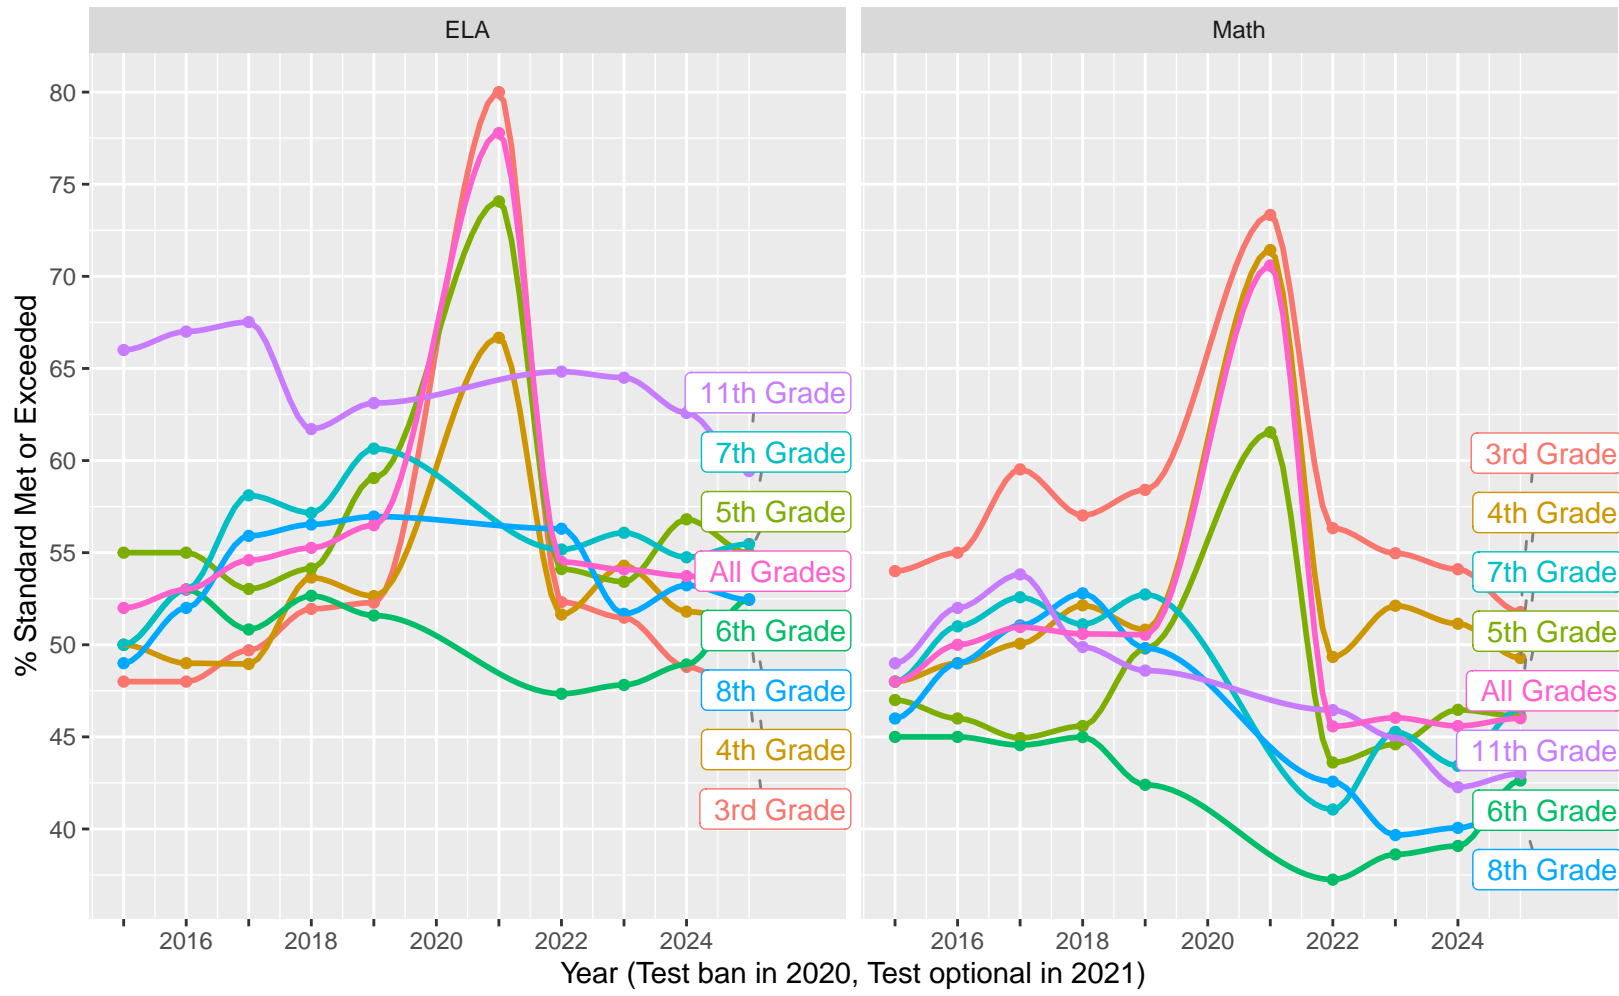

Grades stacked (trends, variance, outliers)