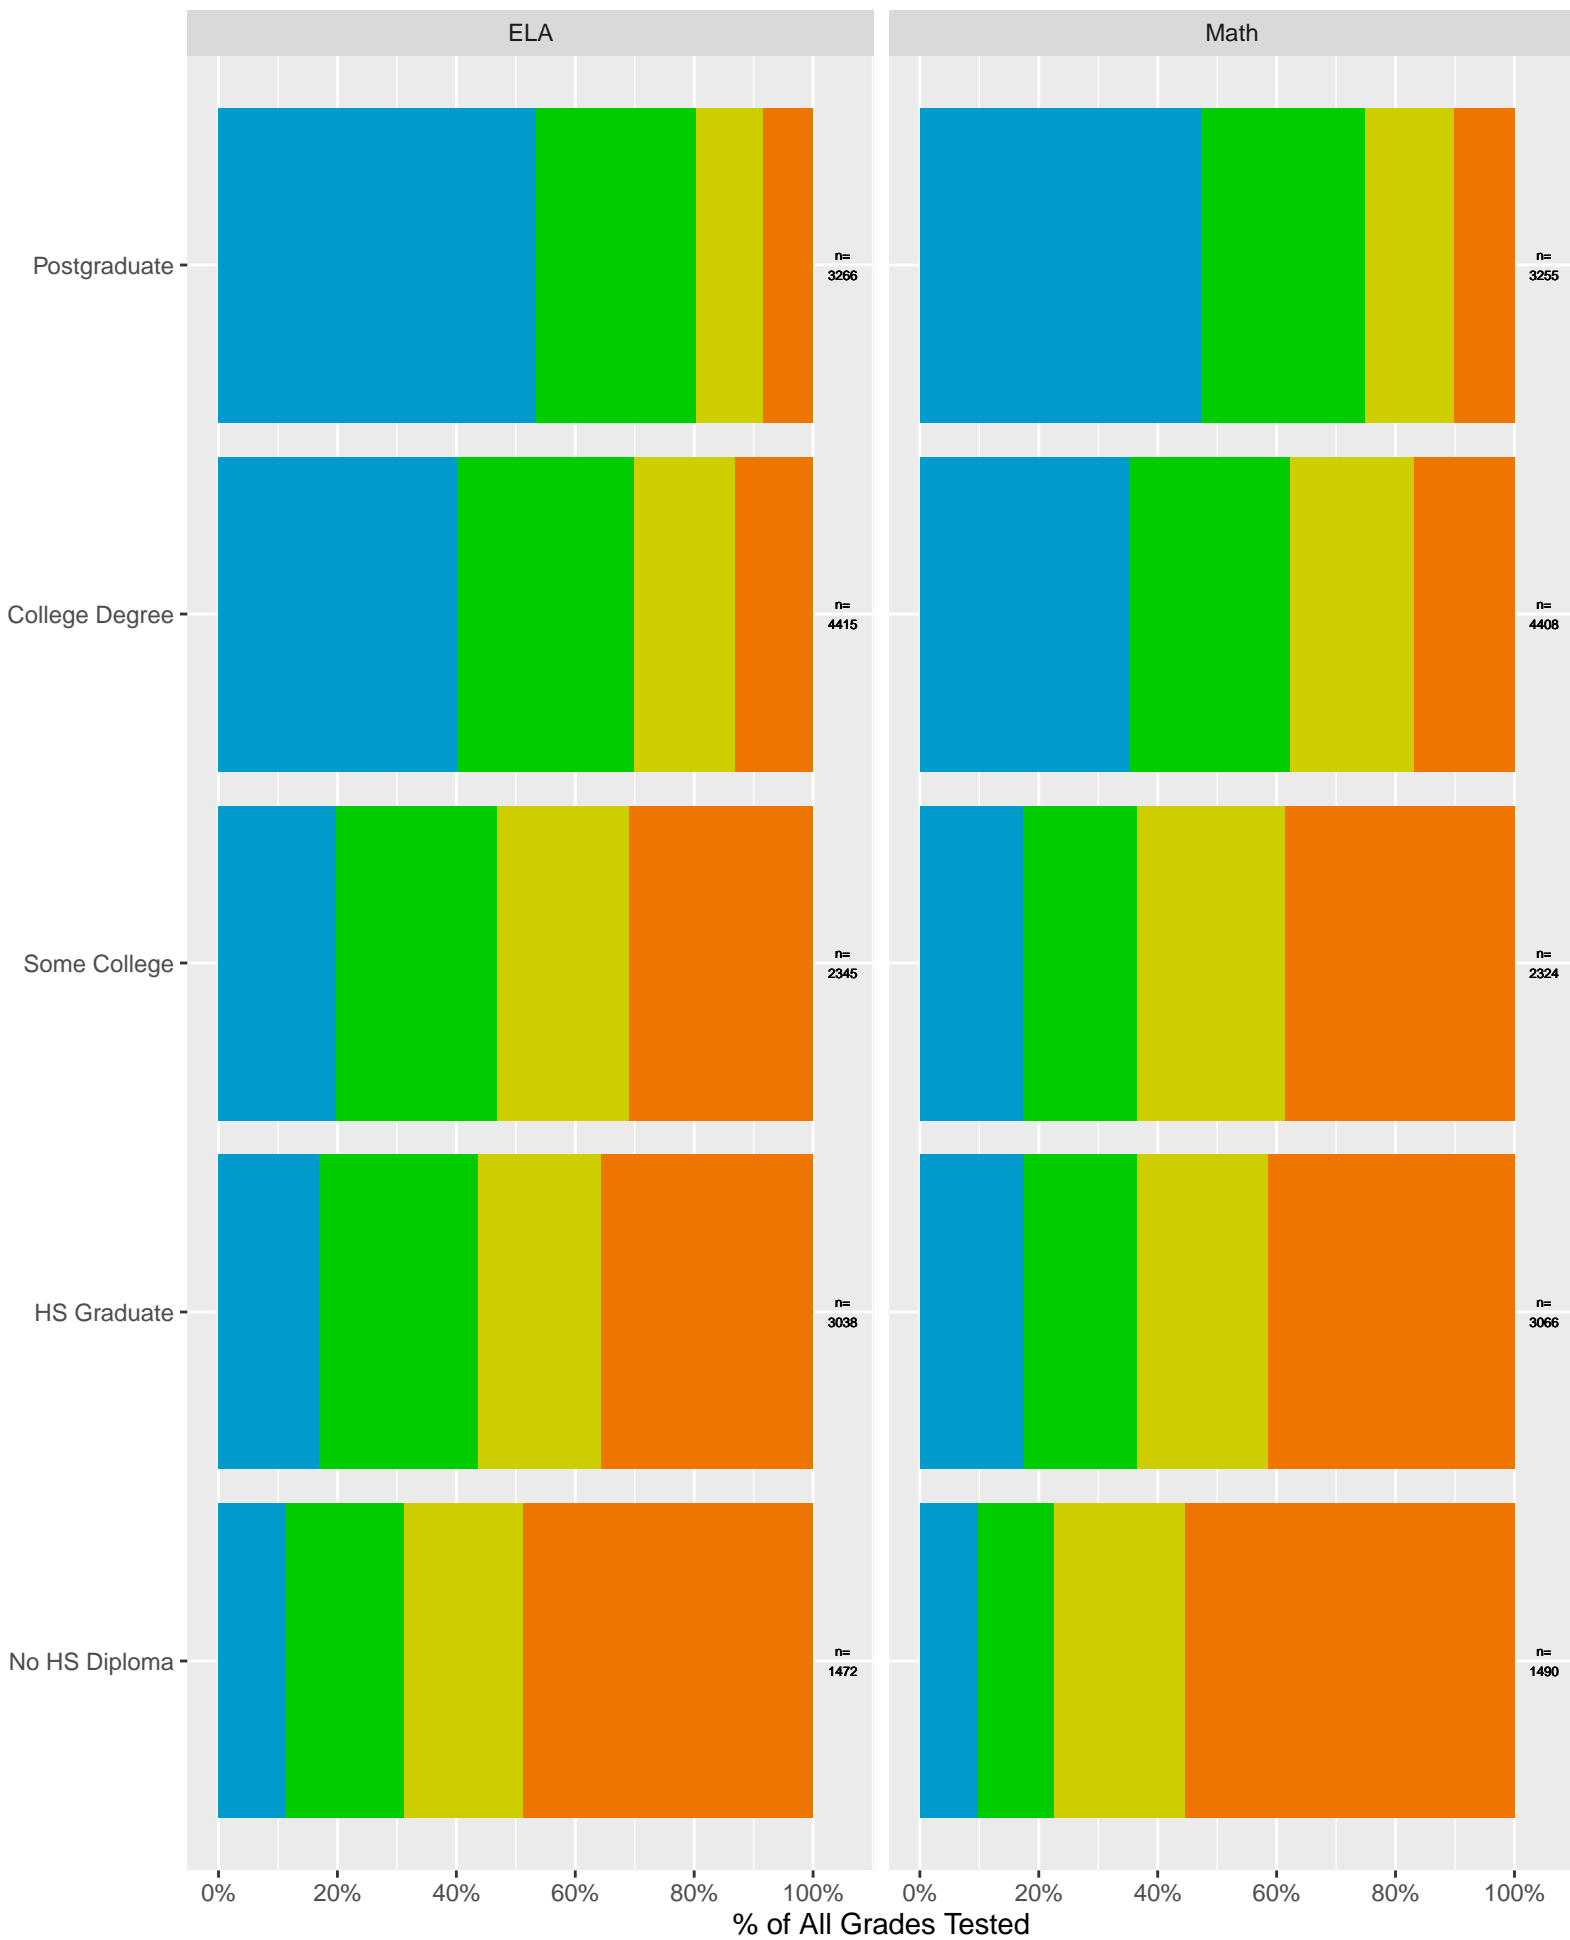

San Francisco Unified School District (2024) by Parent's Education Level

Key: ■ Standard Exceeded ■ Standard Met ■ Standard Nearly Met ■ Standard Not Met