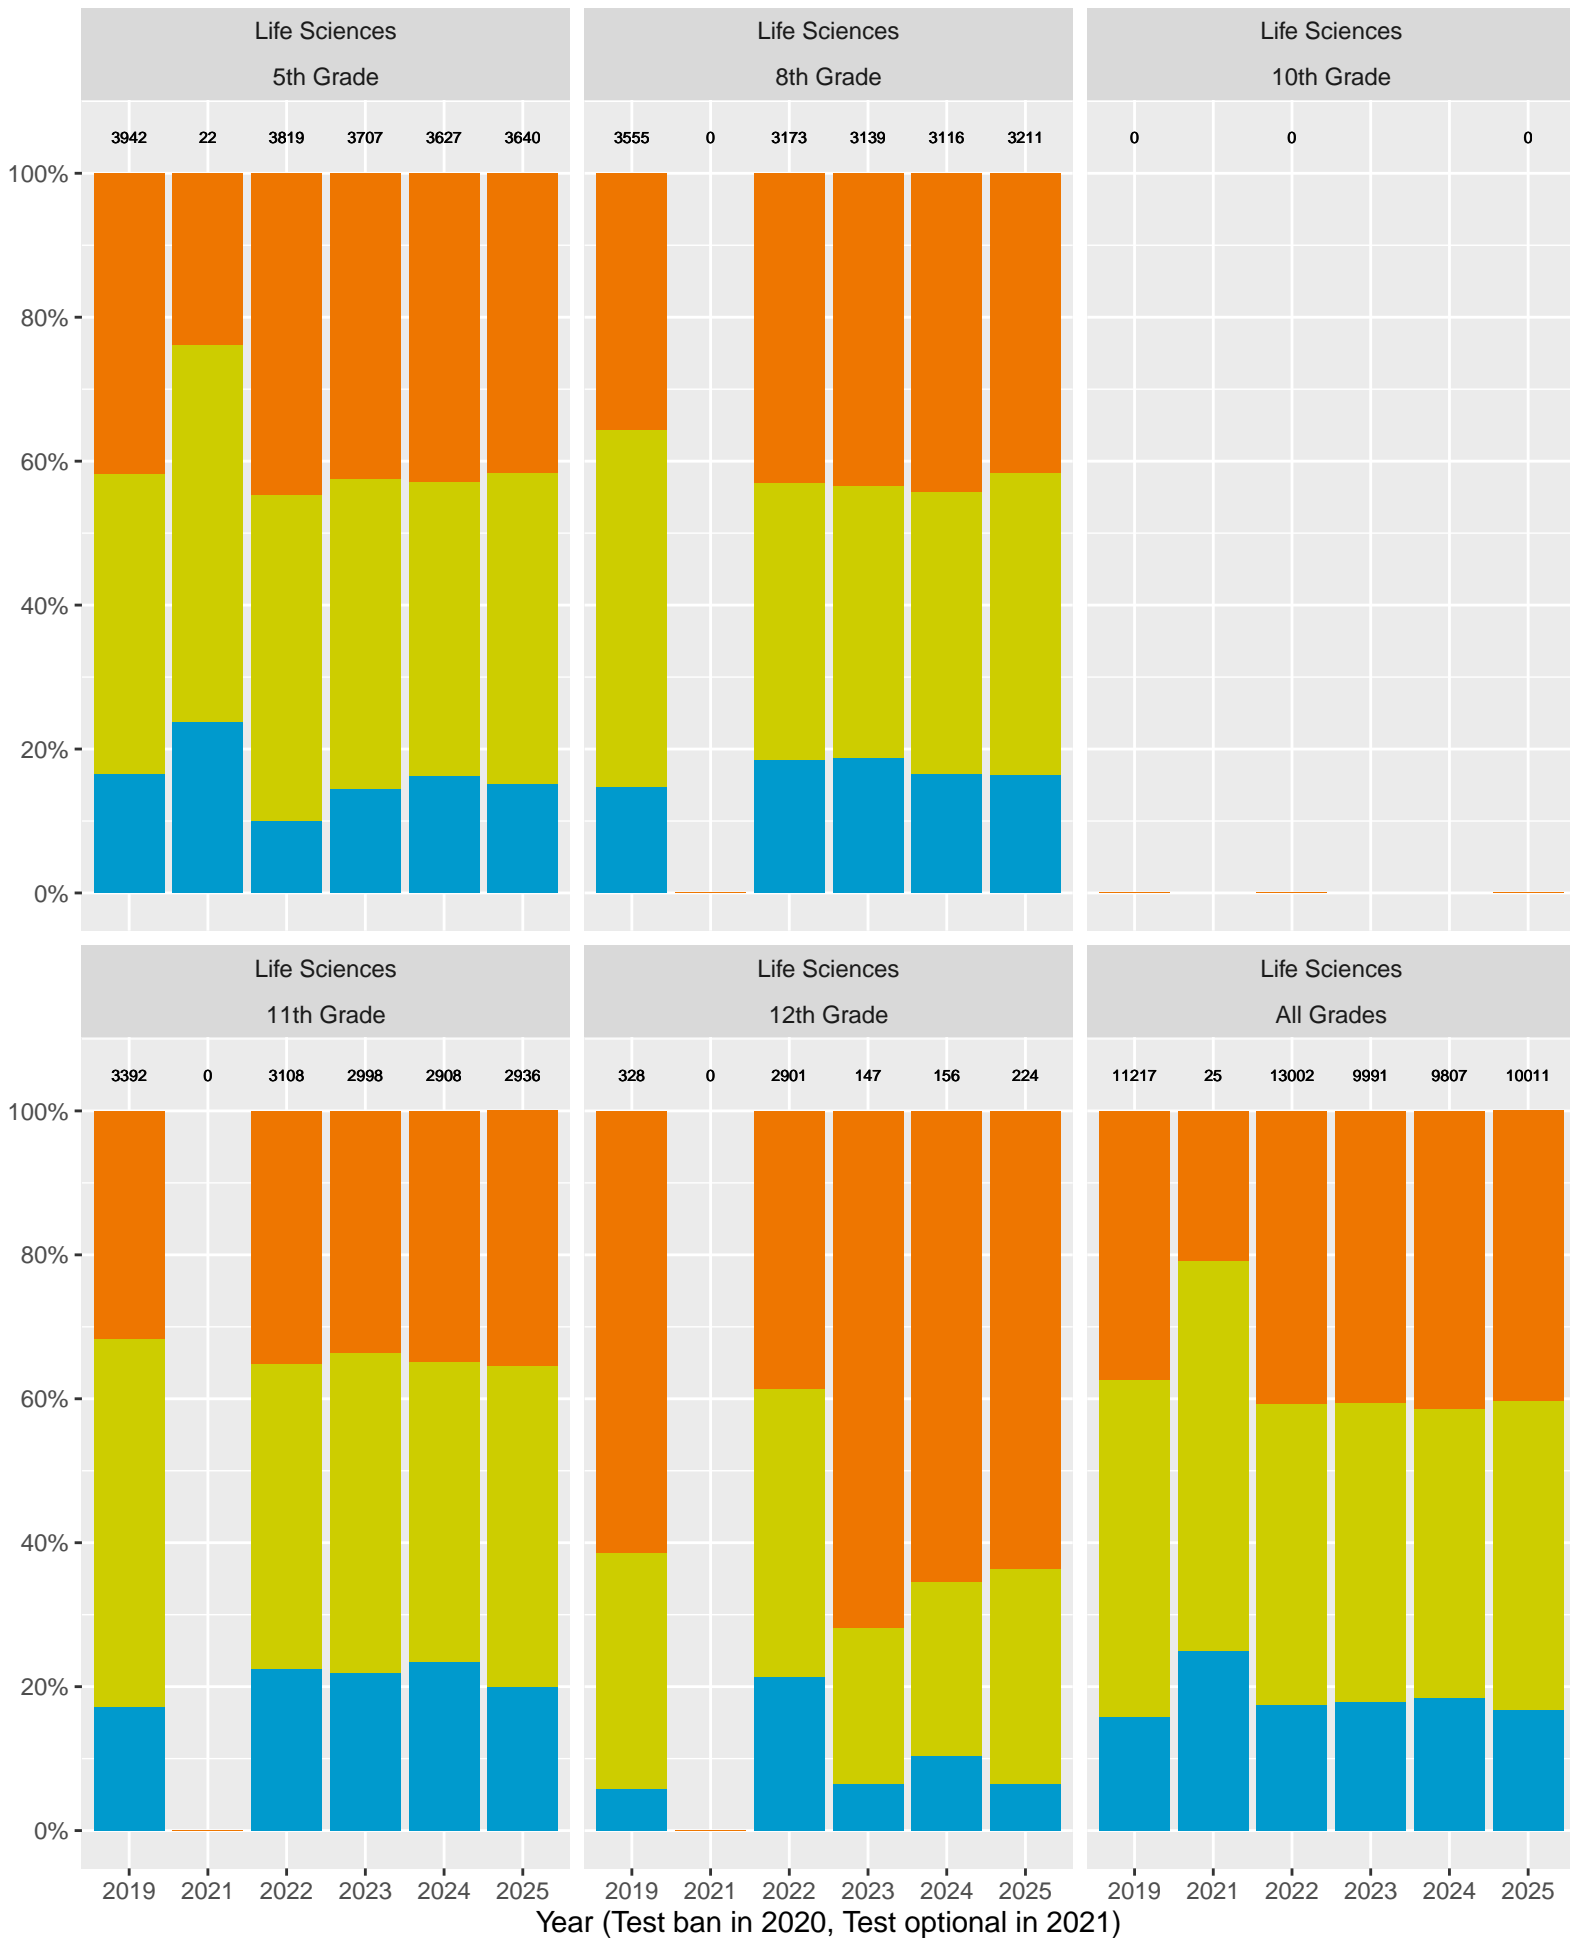

CA Science Test (CAST): San Francisco Unified School District (Life Sciences)

Key: ■ Above Standard ■ Near Standard ■ Below Standard