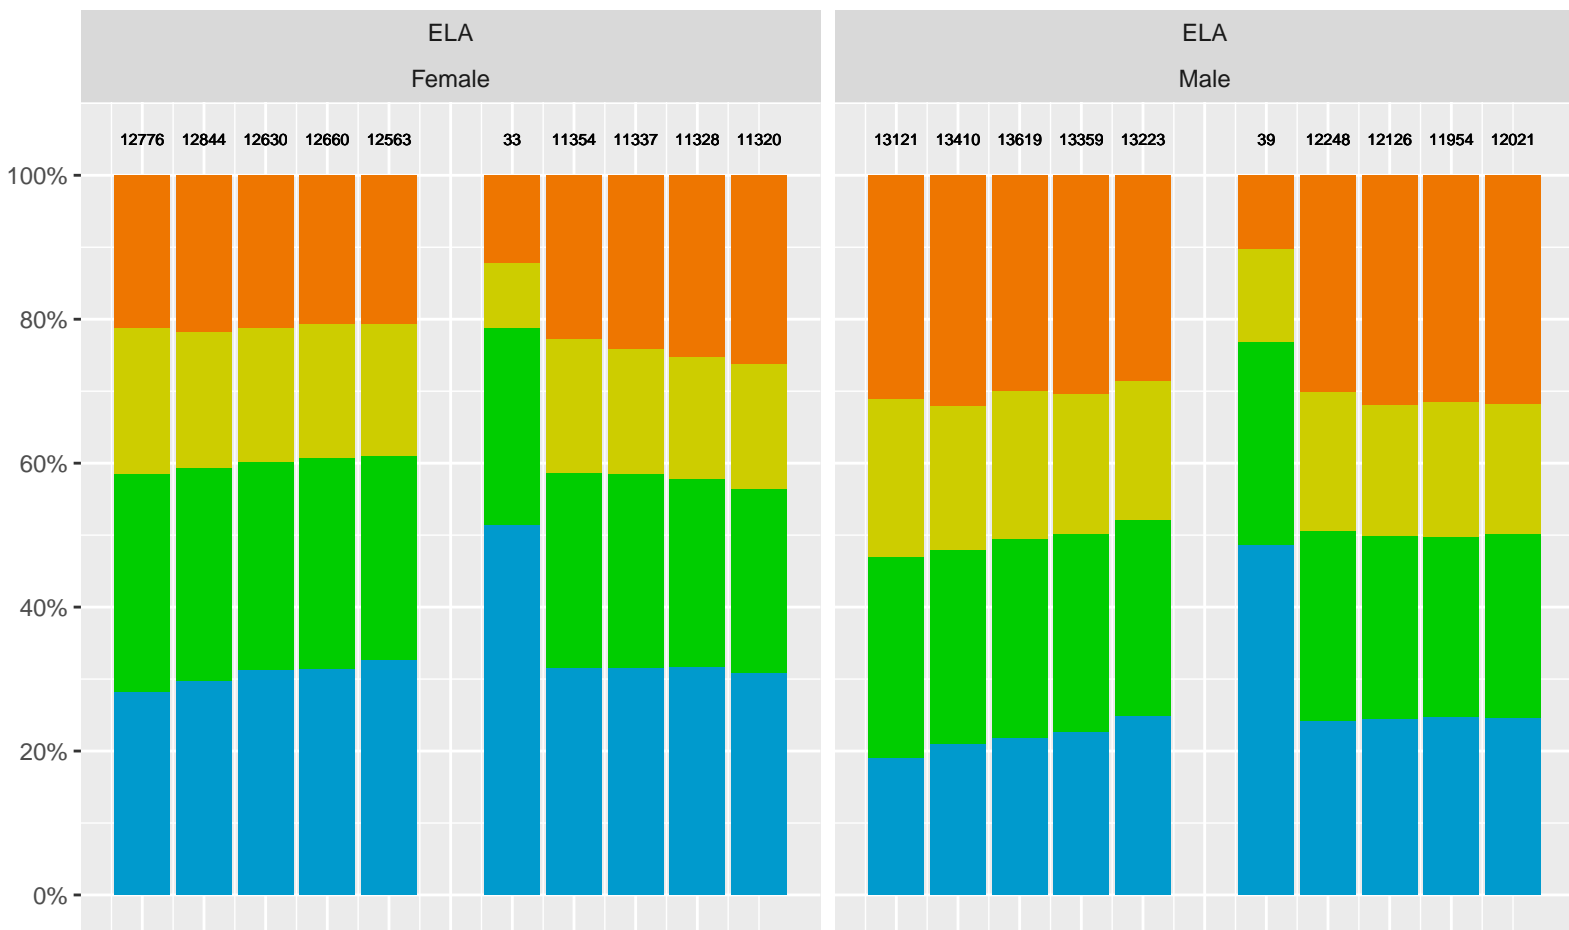

Key: ■ Above Standard ■ Near Standard ■ Below Standard

San Francisco Unified School District (Subject Area 4)

Key: ■ Above Standard ■ Near Standard ■ Below Standard

Racial distribution of San Francisco Unified School District students tested in 2024

San Francisco Unified School District by Sex

Key: ■ Standard Exceeded ■ Standard Met ■ Standard Nearly Met ■ Standard Not Met

San Francisco Unified School District by Non-White + White

Year (Test ban in 2020, Test optional in 2021)