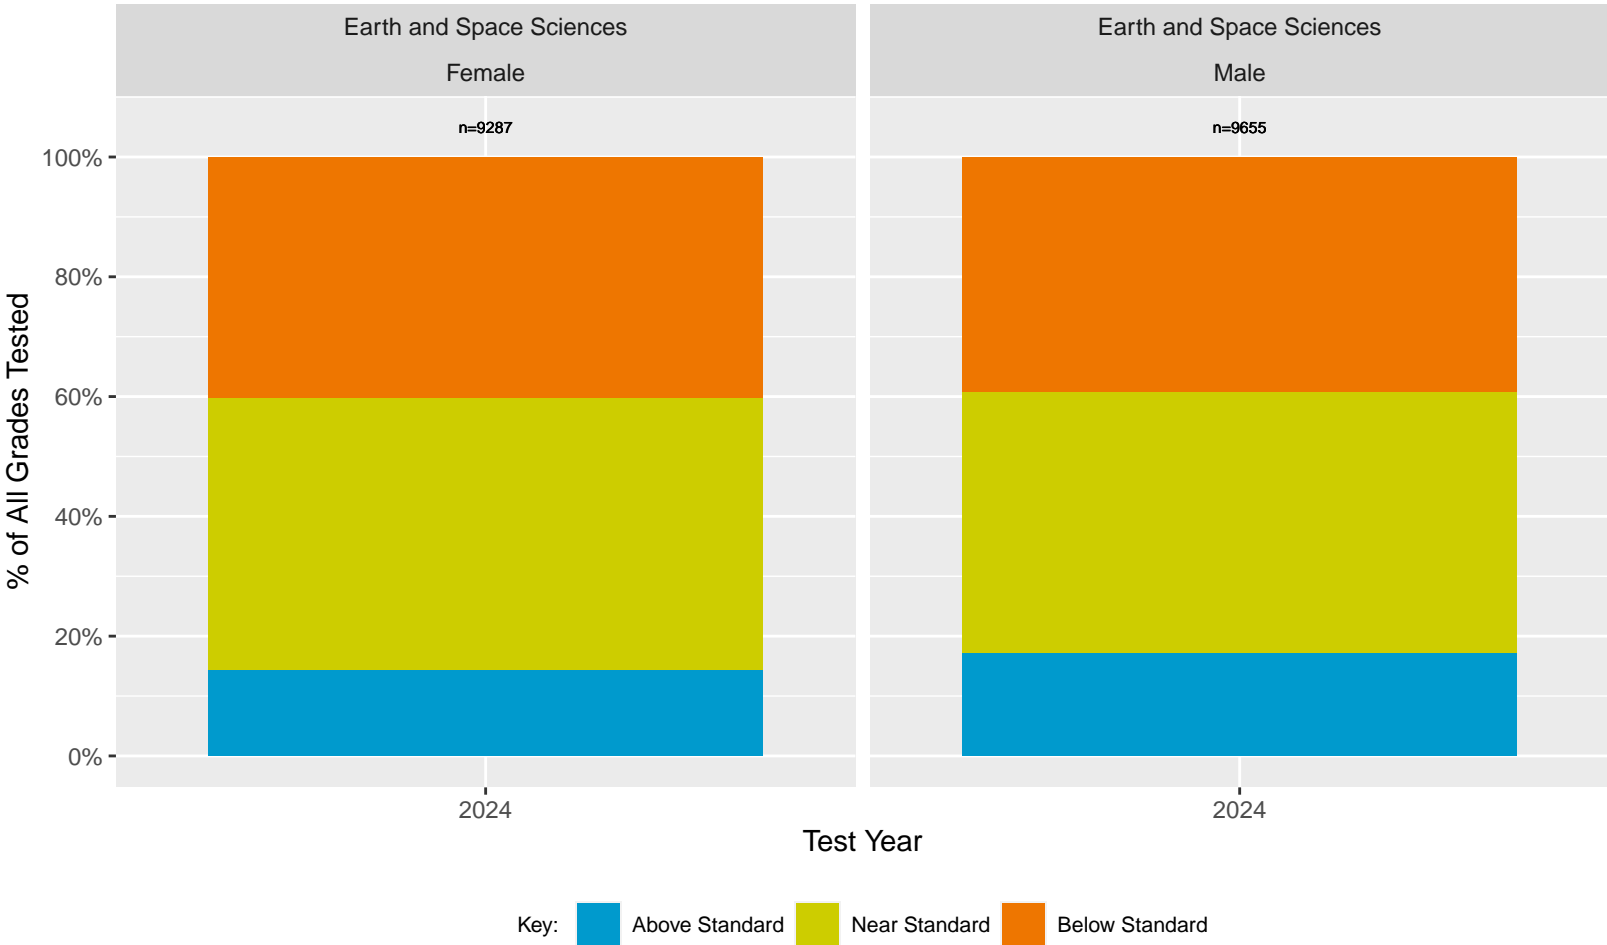

Key: ■ Above Standard ■ Near Standard ■ Below Standard

CA Science Test (CAST): San Diego Unified School District (Physical Sciences)

Key: ■ Above Standard ■ Near Standard ■ Below Standard

CA Science Test (CAST): San Diego Unified School District (Earth and Space Sciences)

Key: ■ Above Standard ■ Near Standard ■ Below Standard

CA Science Test (CAST): San Diego Unified School District (Sex)

CA Science Test (CAST): San Diego Unified School District (Sex)

CA Science Test (CAST): San Diego Unified School District by Non-White + White