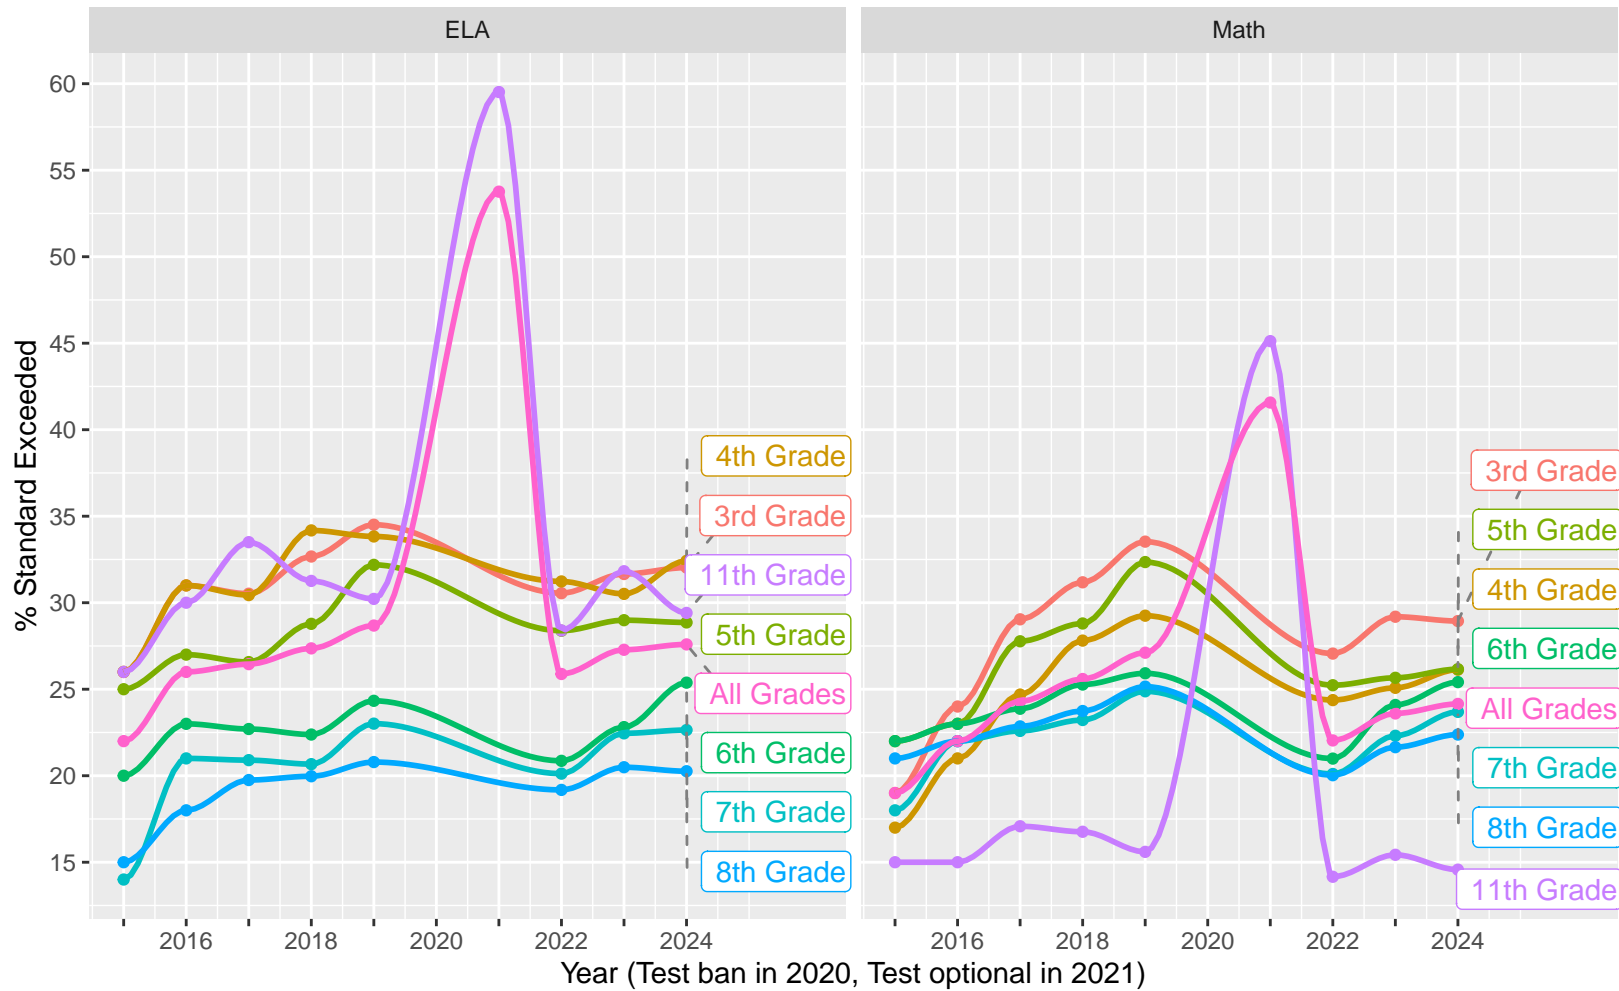

Grades stacked (trends, variance, outliers)