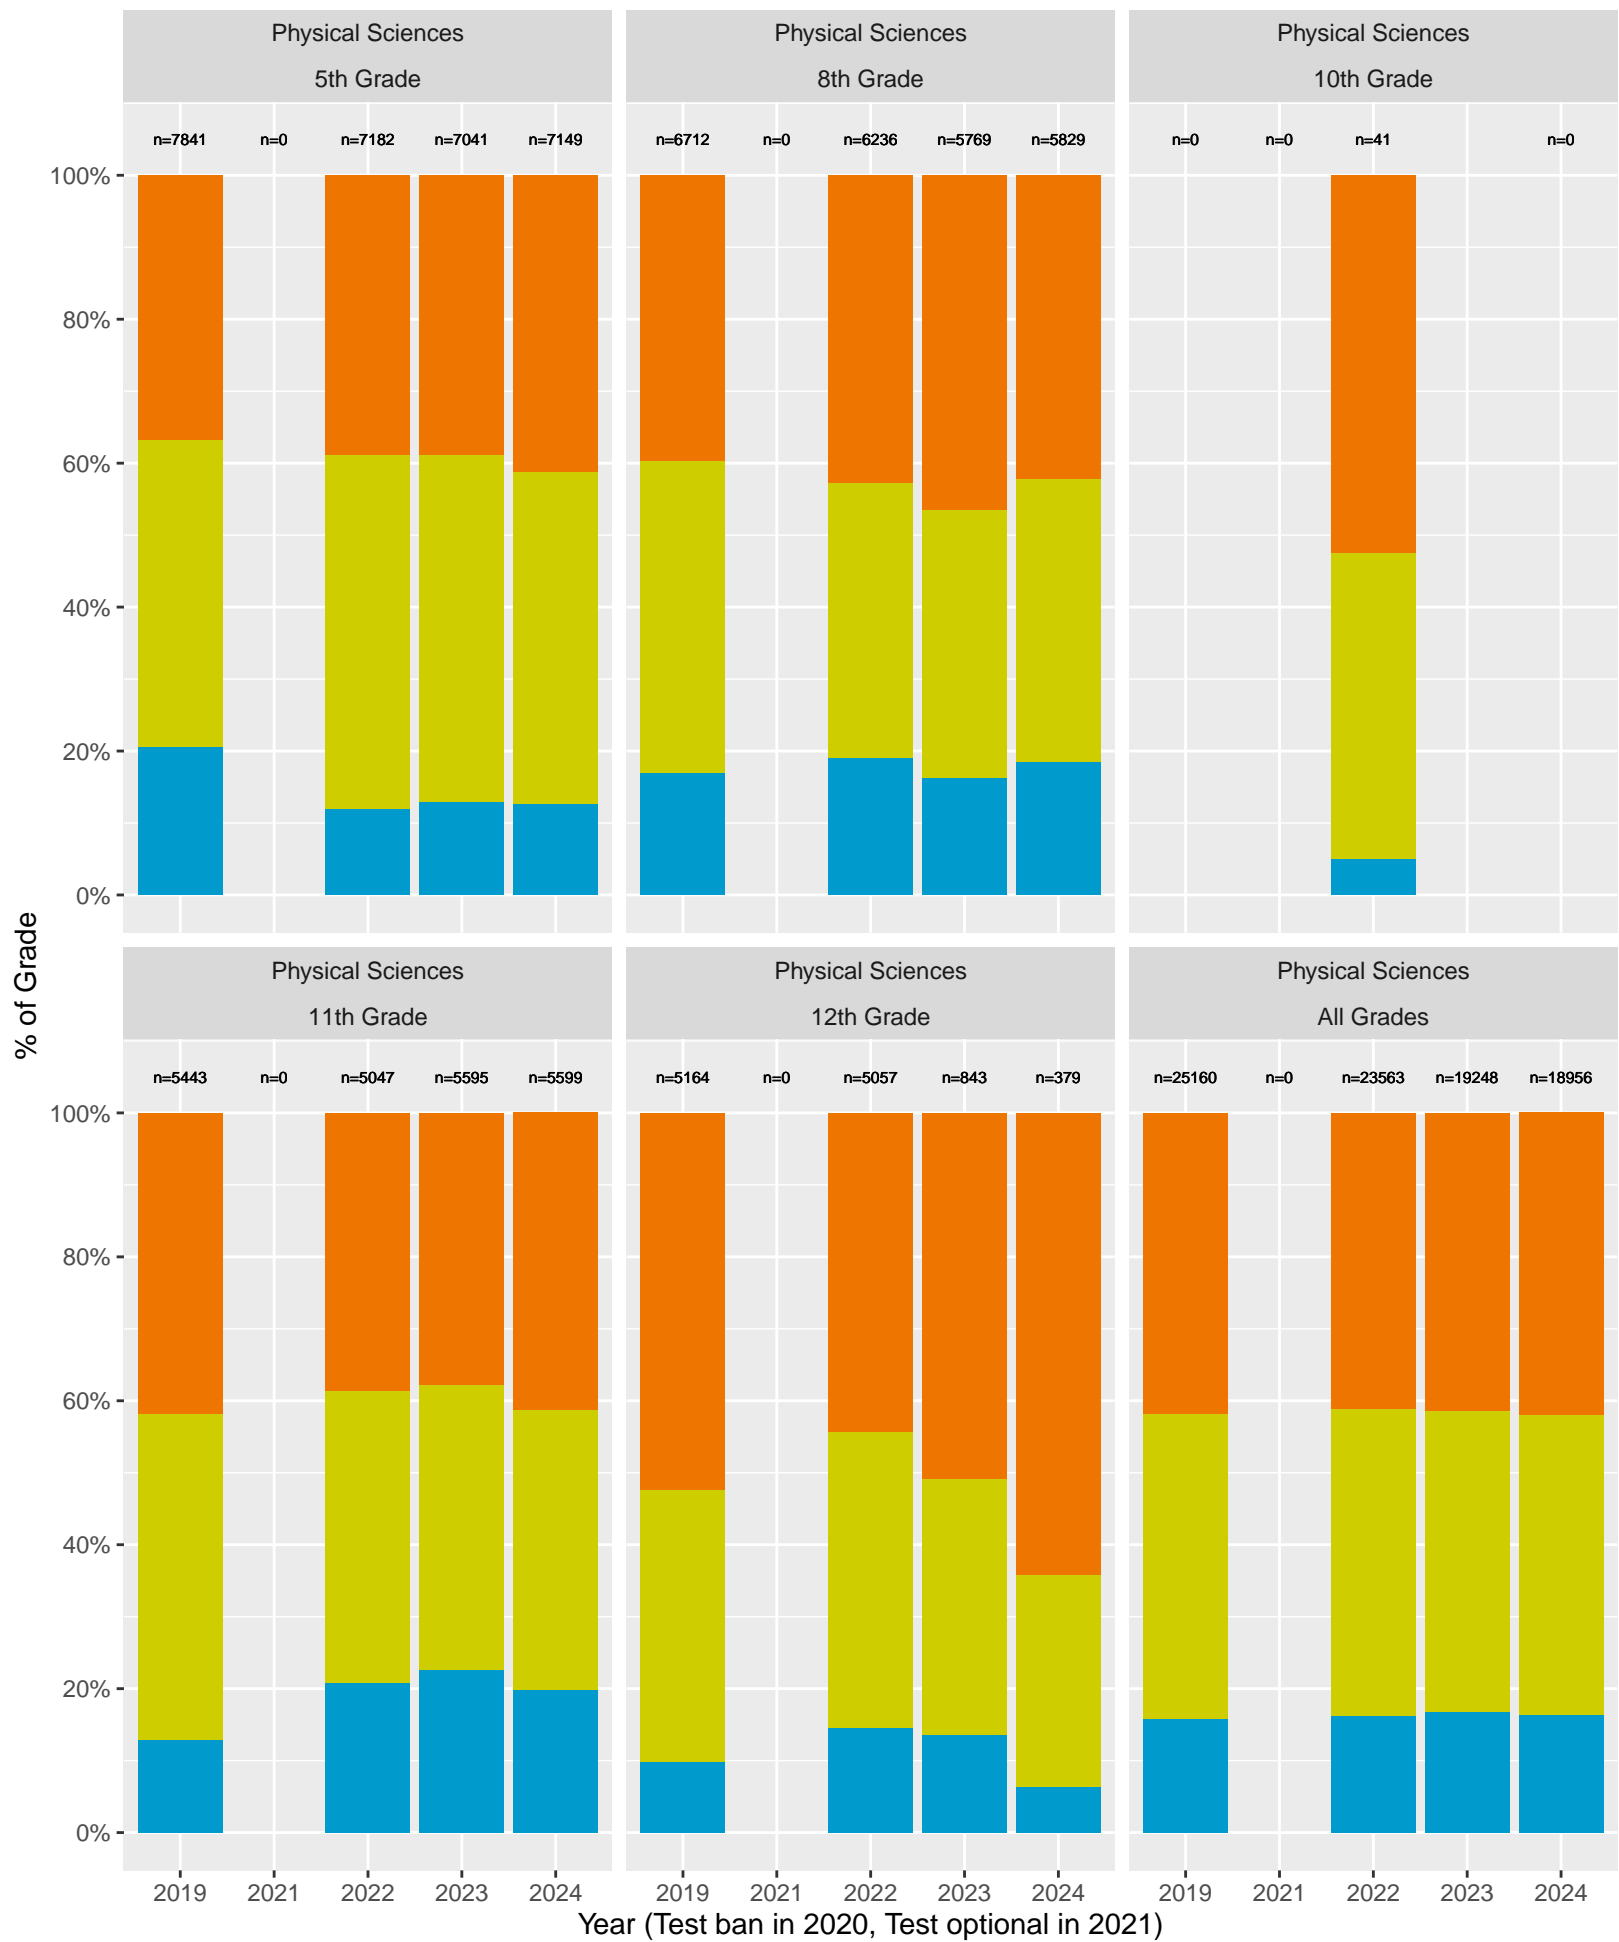

CA Science Test (CAST): San Diego Unified School District (Physical Sciences)

Key: ■ Above Standard ■ Near Standard ■ Below Standard