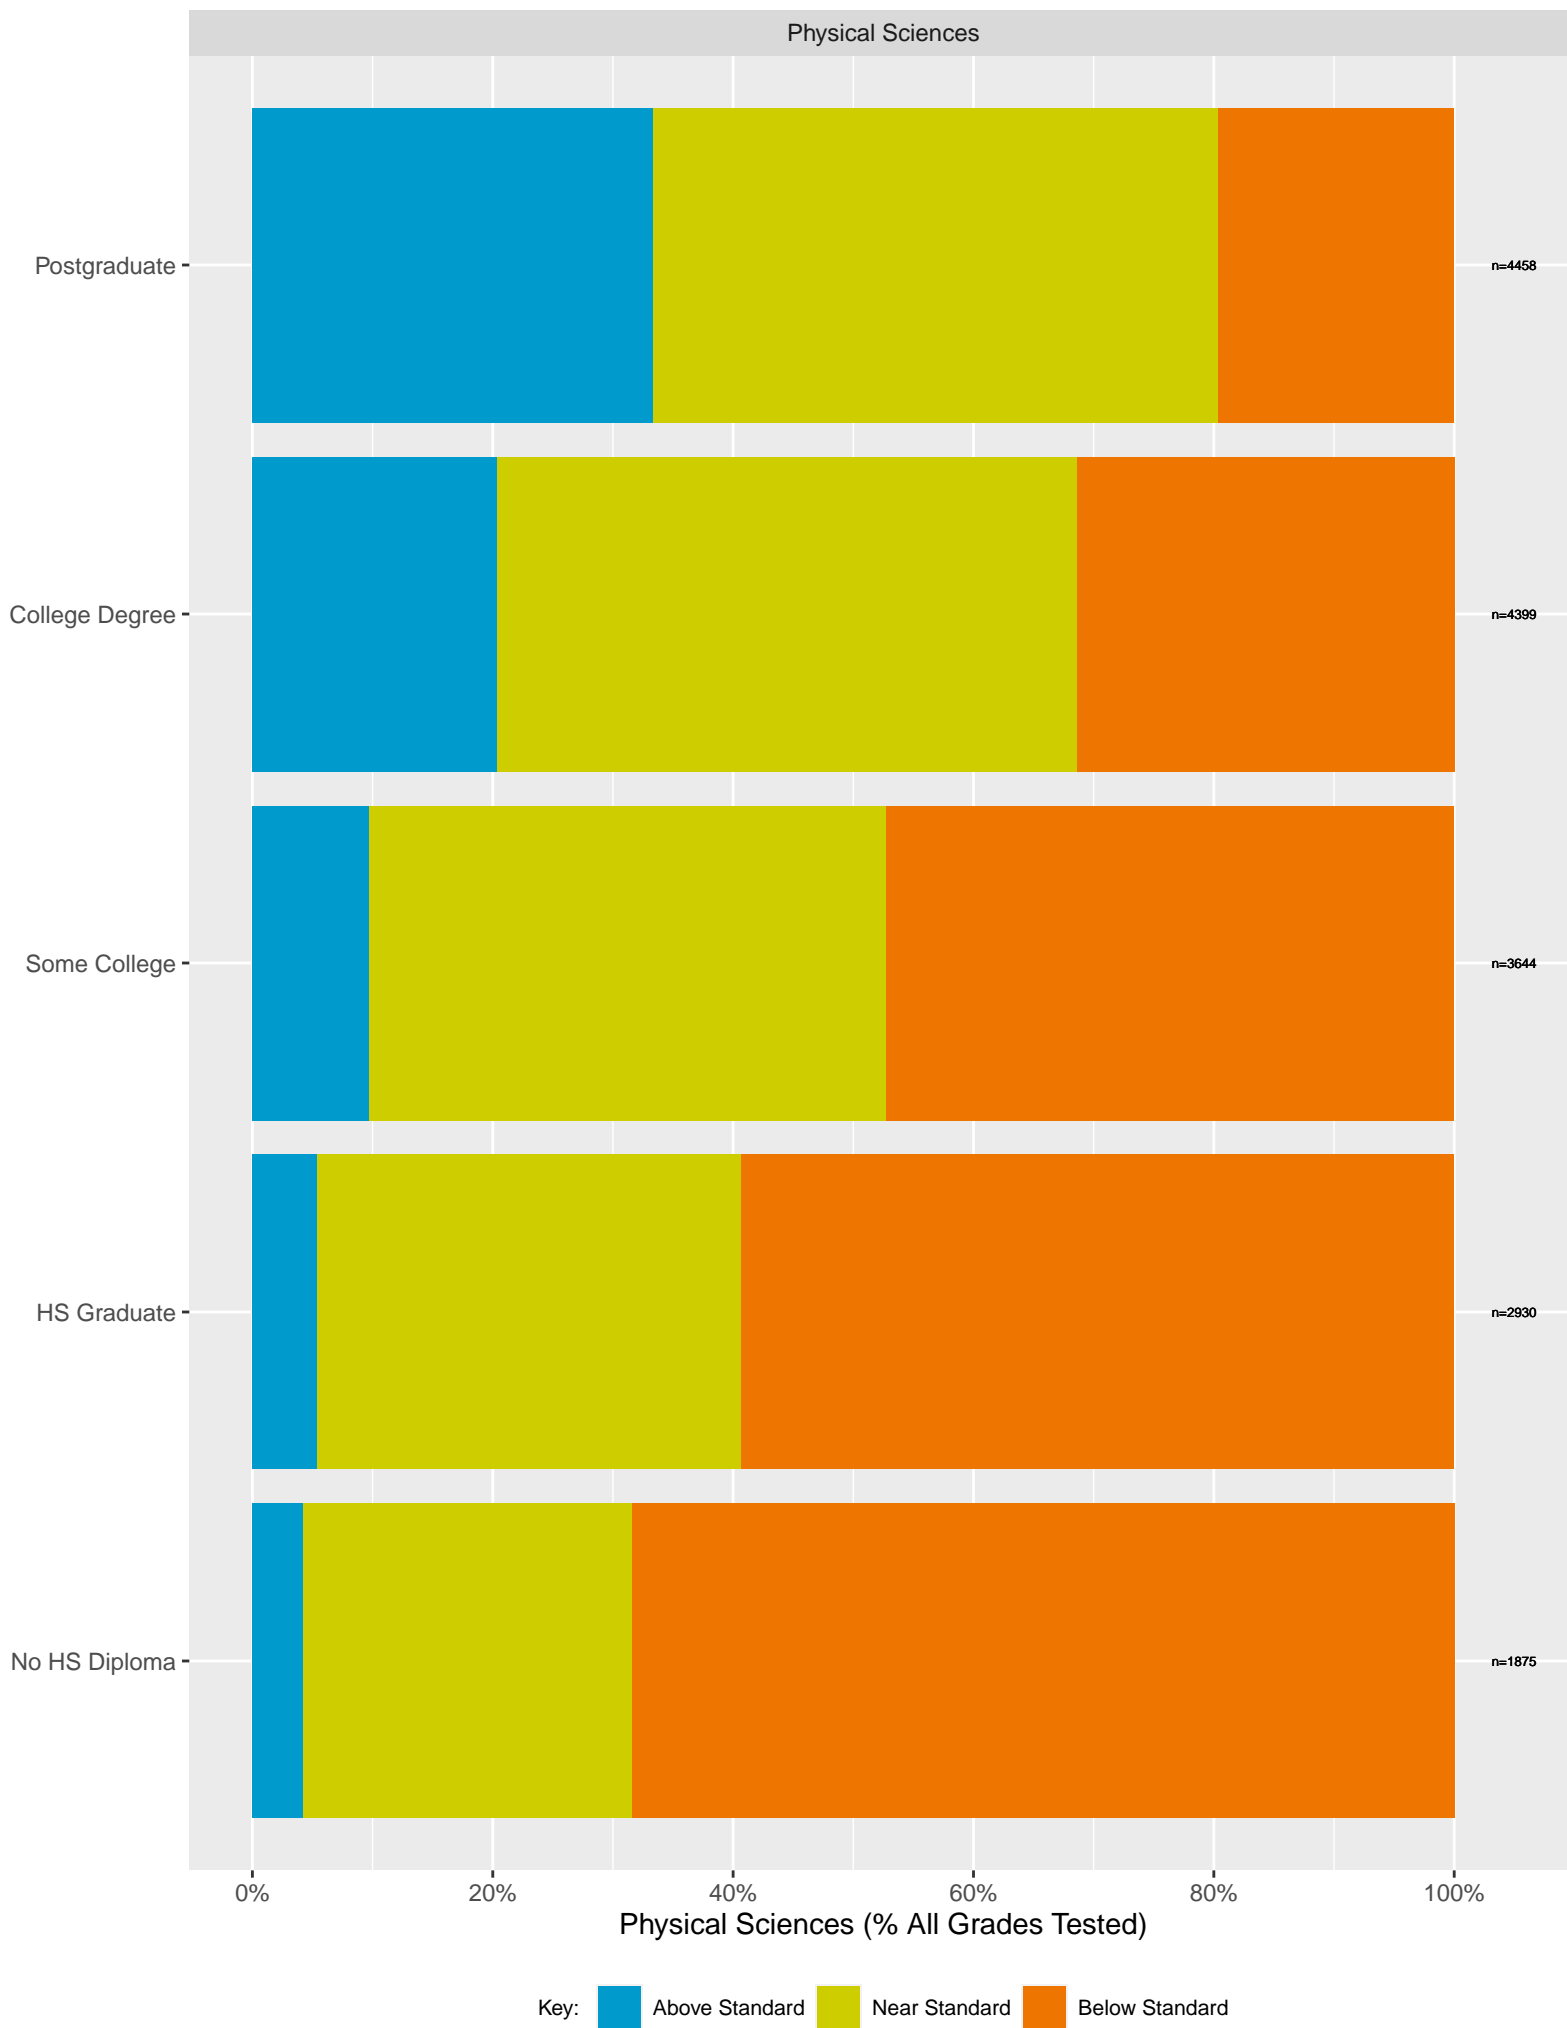

San Diego Unified School District CAST (2024) by Parent's Education Level