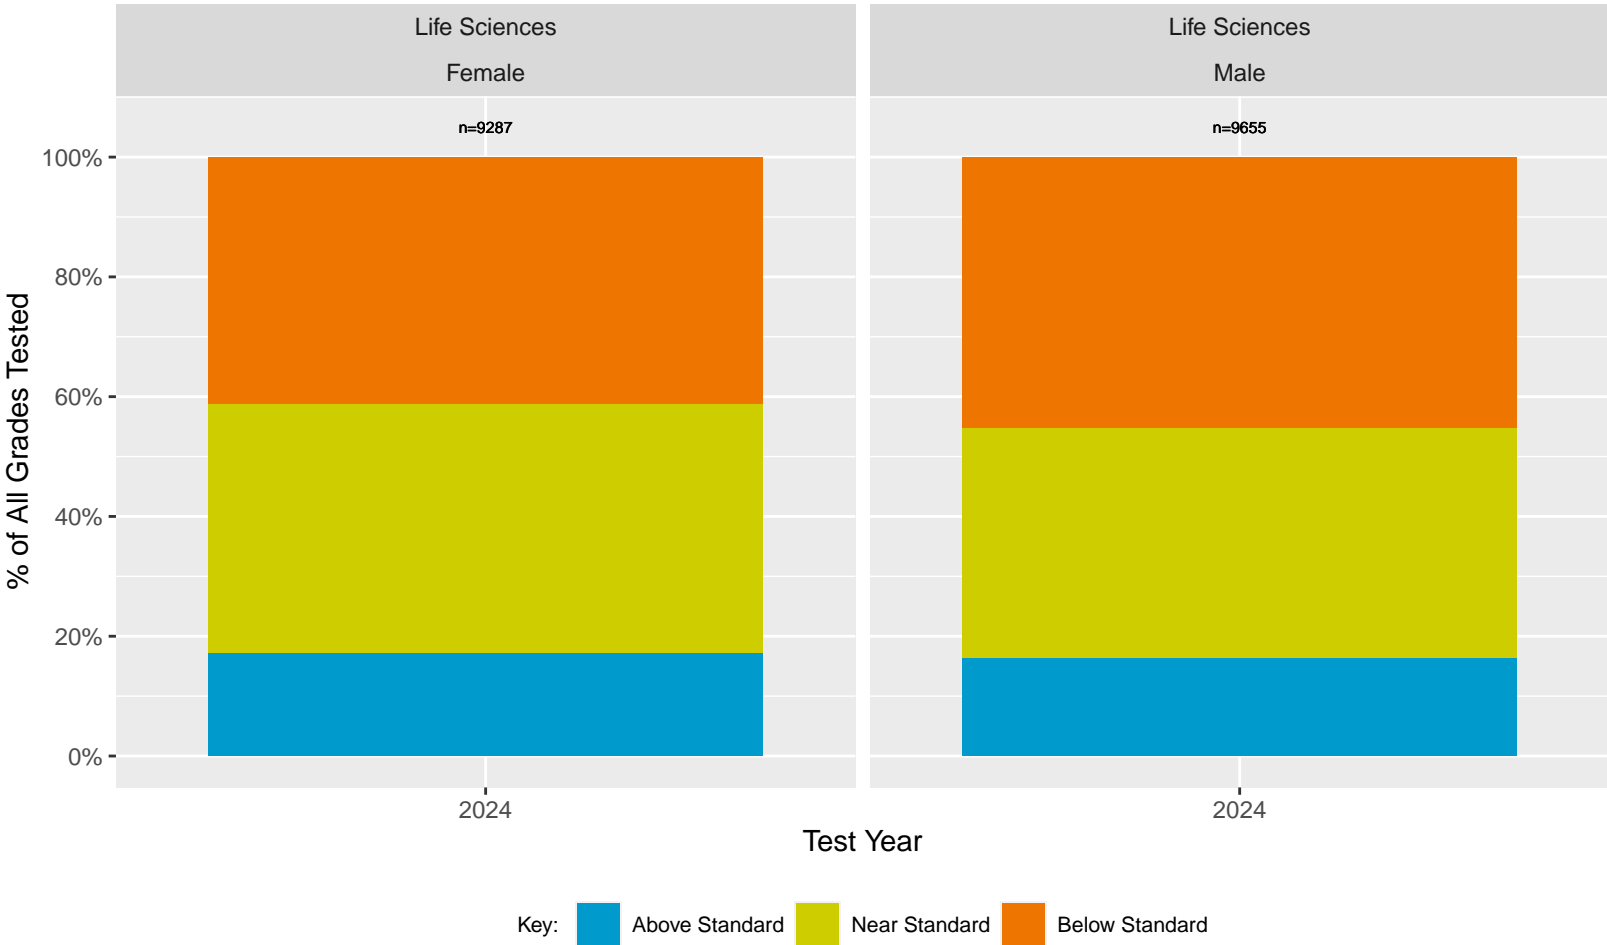

Key: ■ Above Standard ■ Near Standard ■ Below Standard

CA Science Test (CAST): San Diego Unified School District (Physical Sciences)

Key: ■ Above Standard ■ Near Standard ■ Below Standard

CA Science Test (CAST): San Diego Unified School District (Earth and Space Sciences)

Key: ■ Above Standard ■ Near Standard ■ Below Standard

CA Science Test (CAST): San Diego Unified School District (Sex)

CA Science Test (CAST): San Diego Unified School District (Sex)

CA Science Test (CAST): San Diego Unified School District by Non-White + White