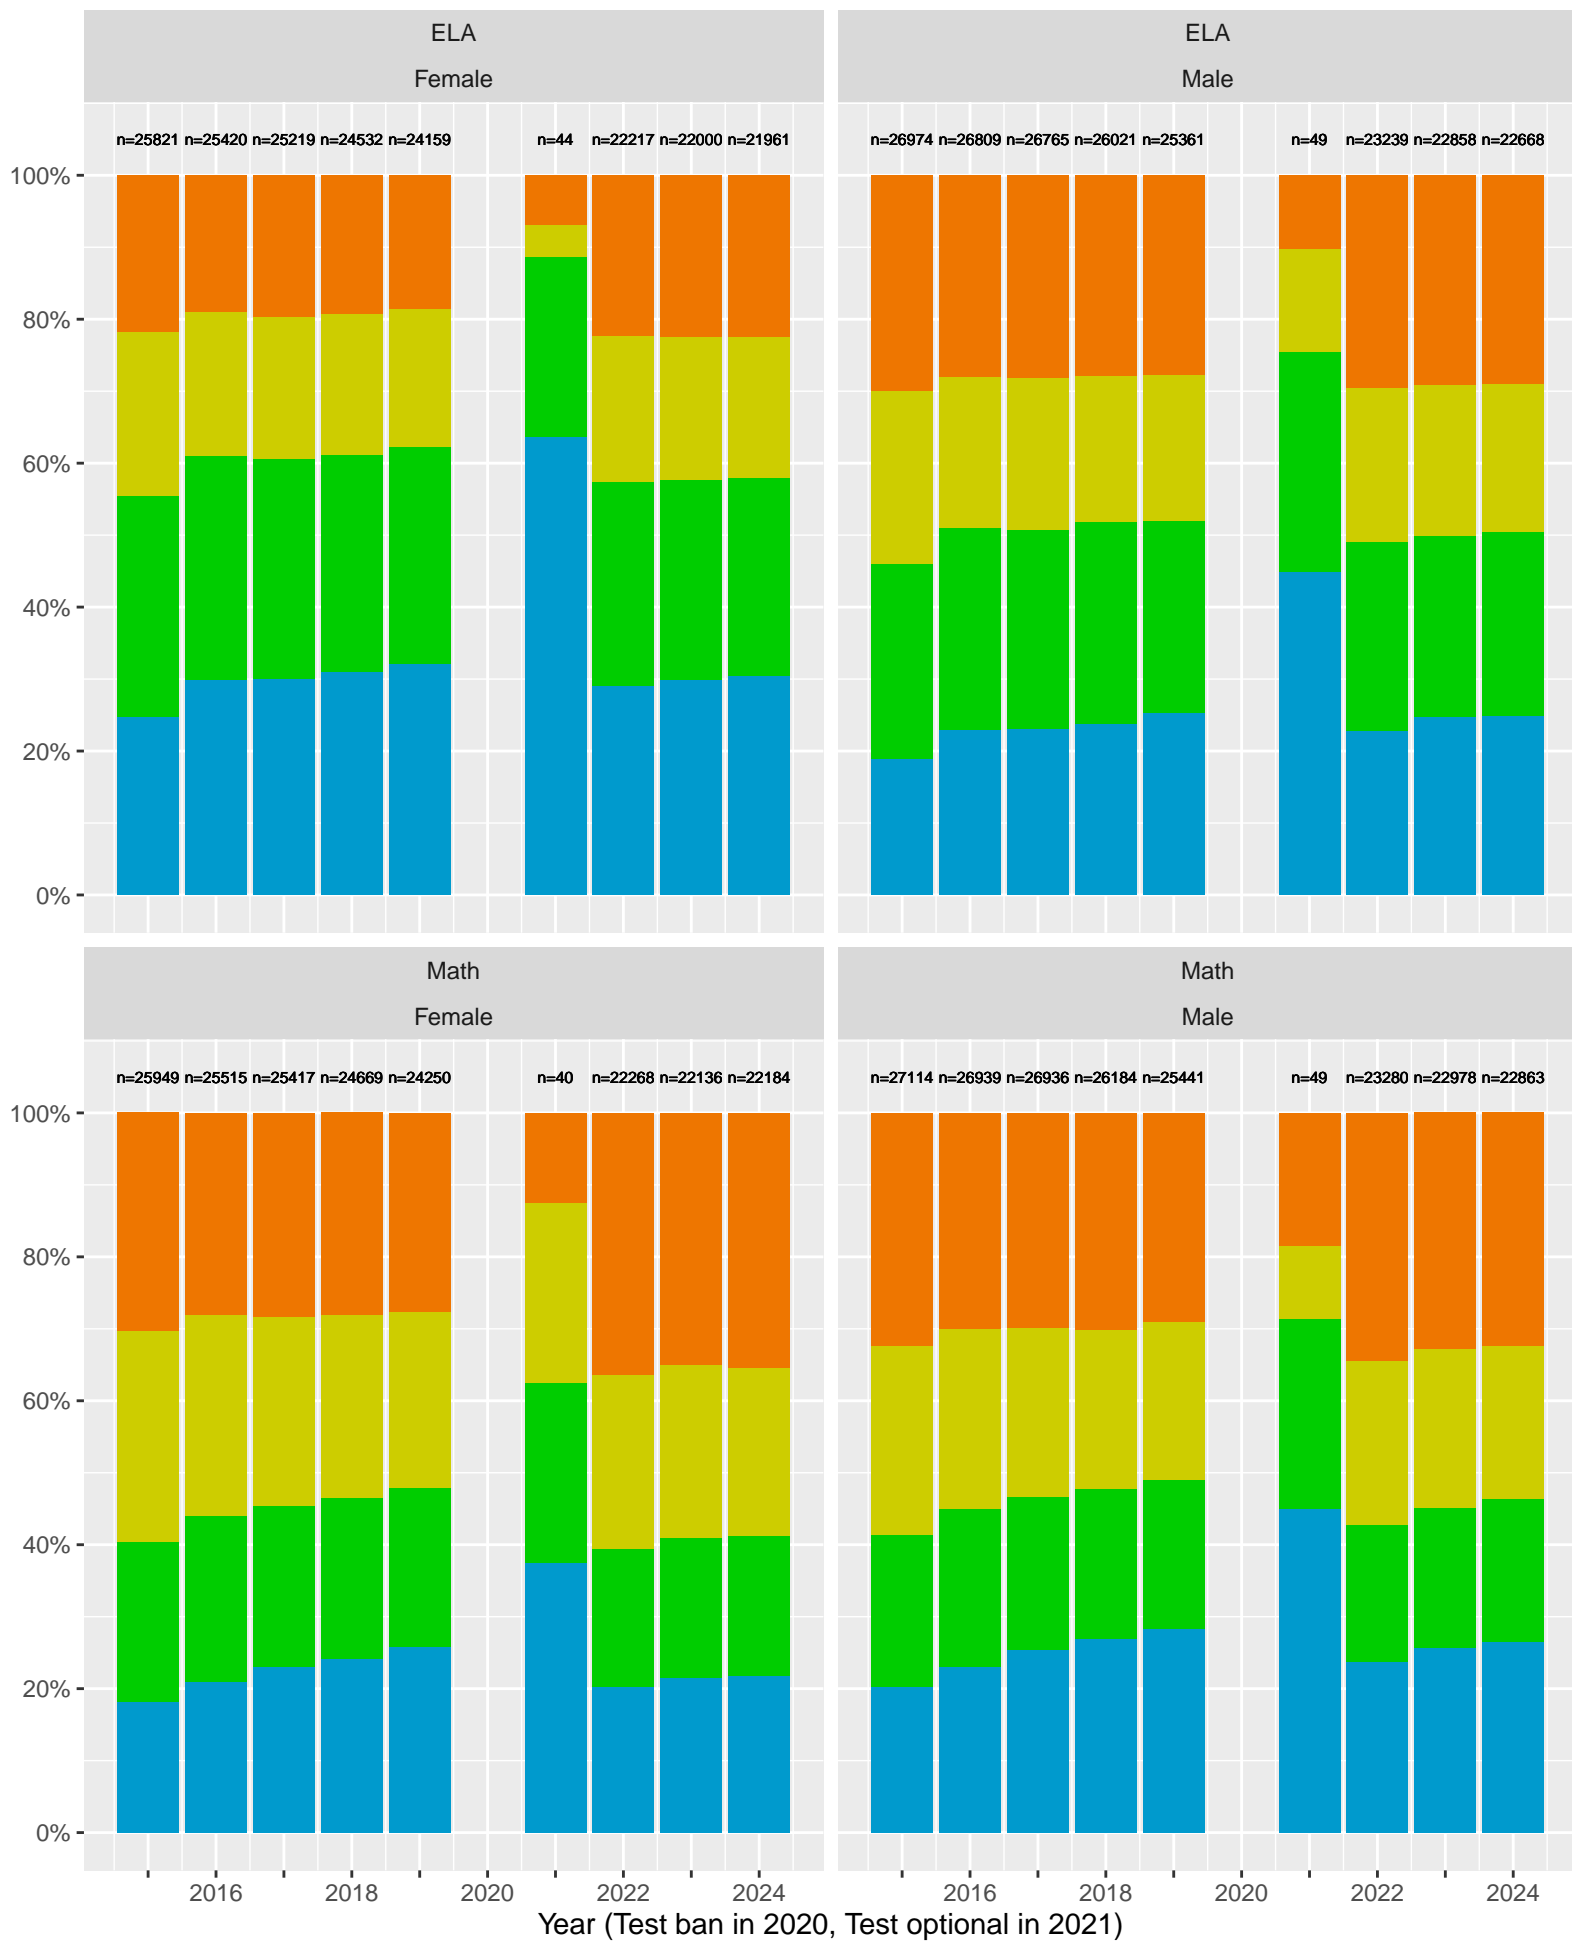

2015–24 CAASPP Trends for the San Diego Unified School District

November 2024
Piedmont, California

TABLE OF CONTENTS

High Level ELA and Math, trending by Year and broken out by Grade.....	p 3
Year over Year (YoY) variation by Grade for Standard Met (and Exceeded).....	p 4
ELA and Math drilldown to Subject Areas 1–4, by Year, by Grade.....	p 5–8
Racial Distribution of Students in 2024.....	p 9
All Grade ELA and Math by Sex, (Non–)White, Disadvantage, Parent Ed.....	p 10–13
CAST Life Sciences, Physical Science, Earth and Space Science.....	p 14–16
CAST Life Sciences, Earth and Space by Sex.....	p 17
CAST Physical Science by (Non–)White, Parent Education.....	p 18–19

Key: ■ Above Standard ■ Near Standard ■ Below Standard

San Diego Unified School District (Subject Area 2)

Key: ■ Above Standard ■ Near Standard ■ Below Standard

San Diego Unified School District (Subject Area 3)

Key: ■ Above Standard ■ Near Standard ■ Below Standard

San Diego Unified School District (Subject Area 4)

Key: ■ Above Standard ■ Near Standard ■ Below Standard

Racial distribution of San Diego Unified School District students tested in 2024

San Diego Unified School District by Sex

Key: ■ Standard Exceeded ■ Standard Met ■ Standard Nearly Met ■ Standard Not Met

San Diego Unified School District by Non-White + White

San Diego Unified School District by Economic Disadvantage