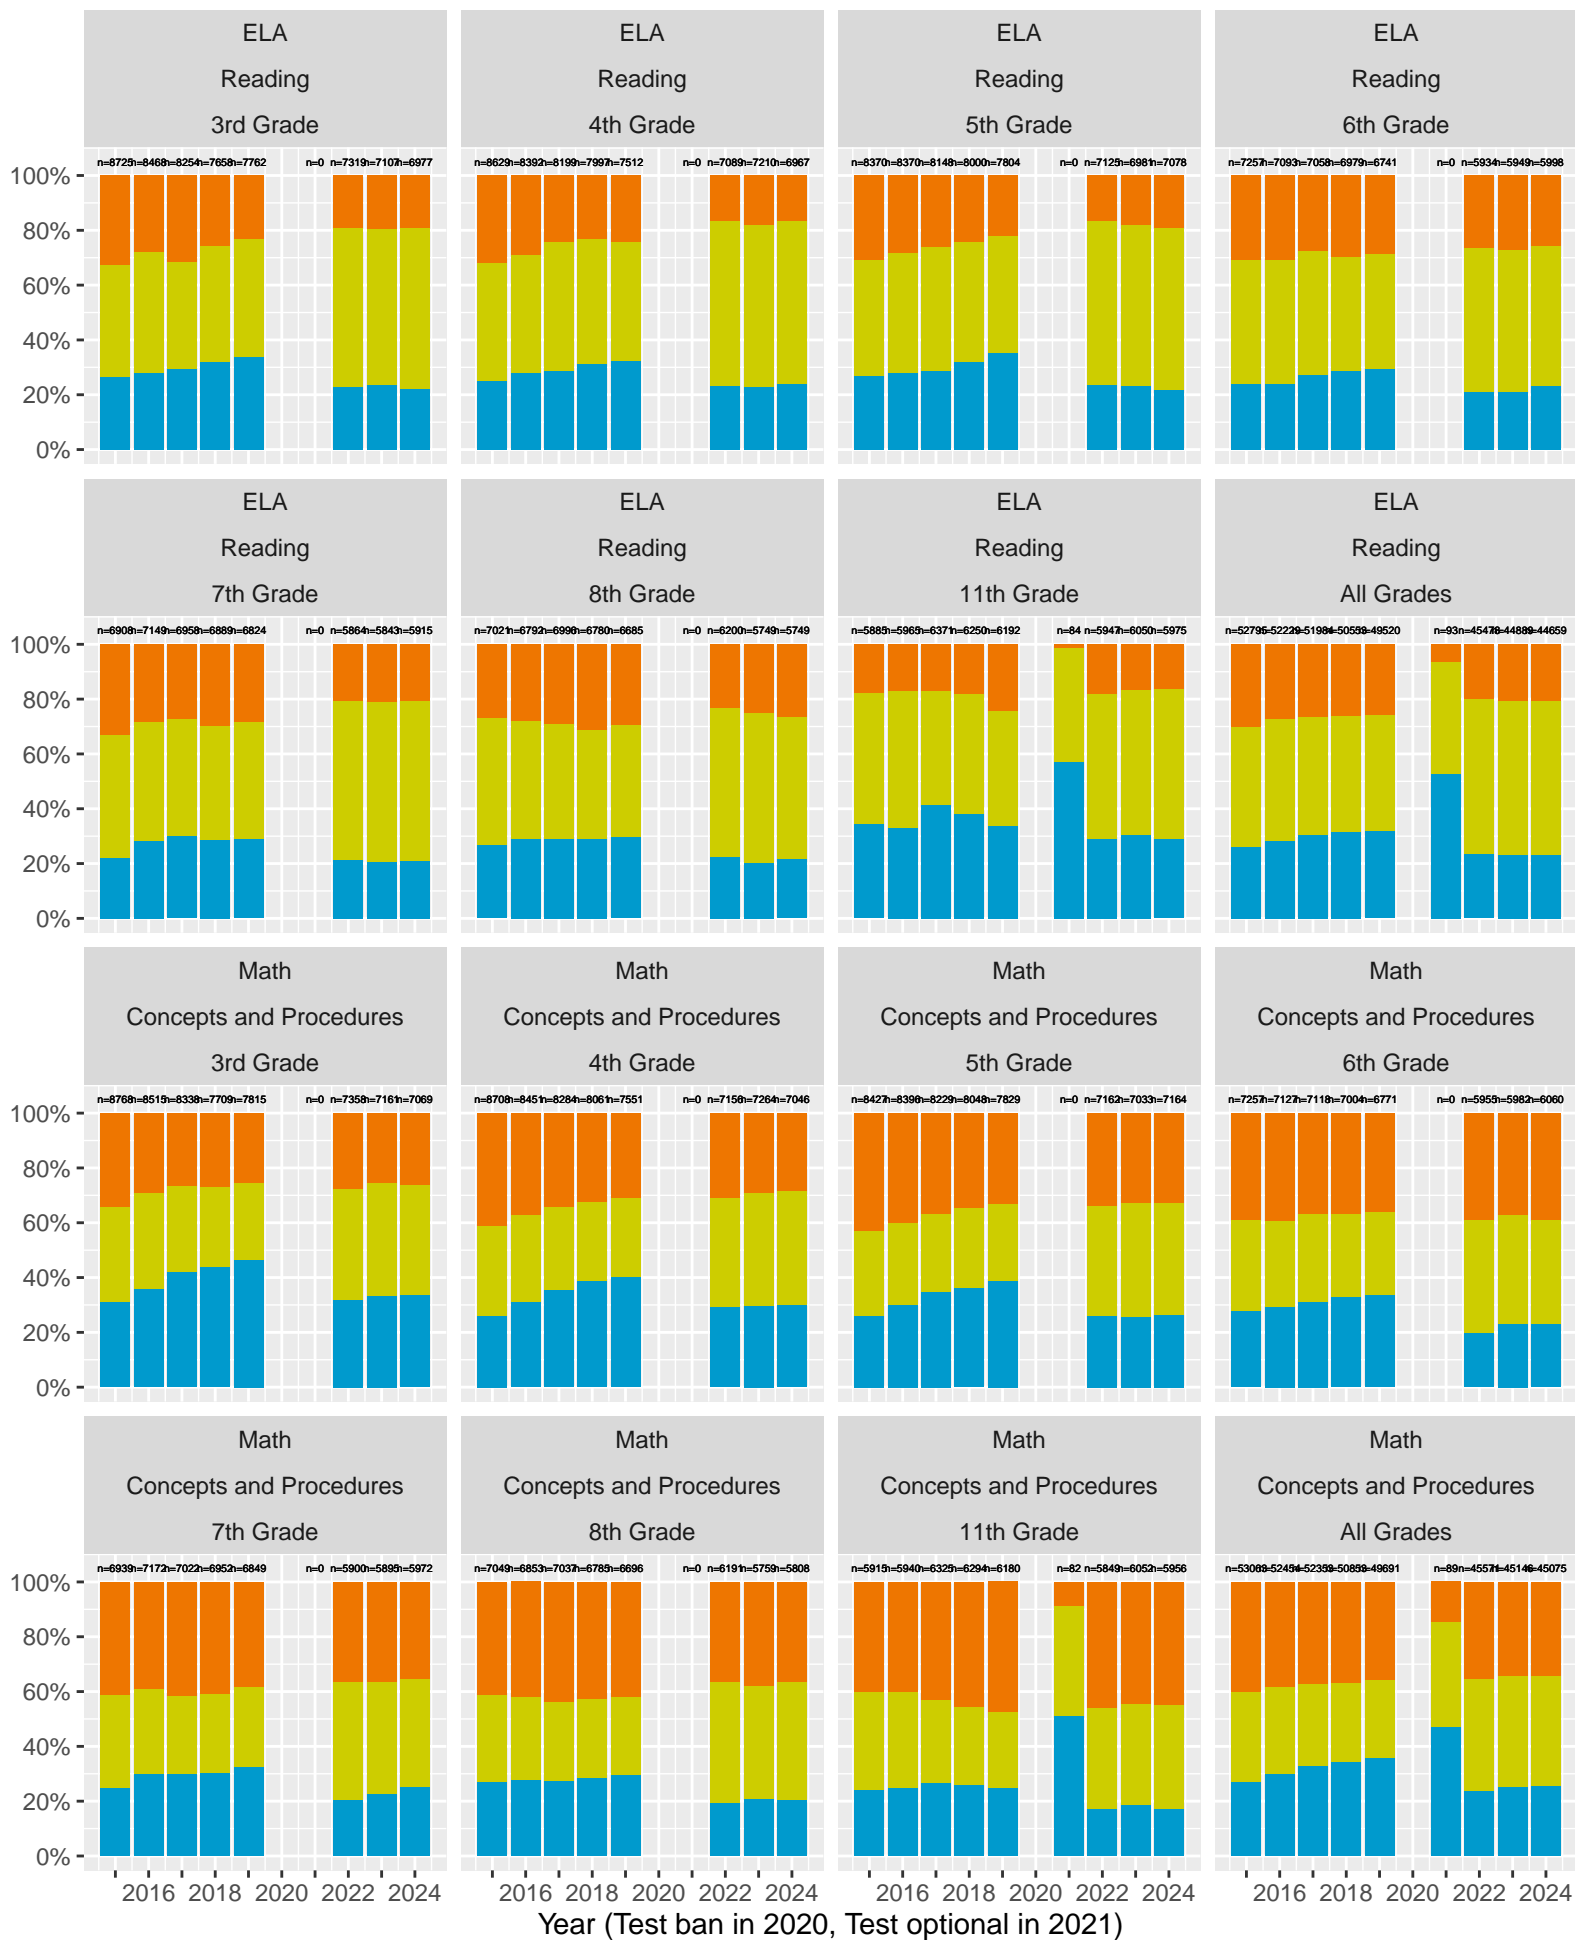

2015–24 CAASPP Trends for the San Diego Unified School District

November 2024
Piedmont, California

TABLE OF CONTENTS

High Level ELA and Math, trending by Year and broken out by Grade.....	p 3
Year over Year (YoY) variation by Grade for Standard Met (and Exceeded).....	p 4
ELA and Math drilldown to Subject Areas 1–4, by Year, by Grade.....	p 5–8
Racial Distribution of Students in 2024.....	p 9
All Grade ELA and Math by Sex, (Non–)White, Disadvantage, Parent Ed.....	p 10–13
CAST Life Sciences, Physical Science, Earth and Space Science.....	p 14–16
CAST Life Sciences, Earth and Space by Sex.....	p 17
CAST Physical Science by (Non–)White, Parent Education.....	p 18–19

CAASPP Test Performance: San Diego Unified School District

Key: Standard Exceeded Standard Met Standard Nearly Met Standard Not Met

Grades stacked (trends, variance, outliers)

San Diego Unified School District (Subject Area 1)

Key: ■ Above Standard ■ Near Standard ■ Below Standard

San Diego Unified School District (Subject Area 2)

Key: ■ Above Standard ■ Near Standard ■ Below Standard

San Diego Unified School District (Subject Area 3)

Key: ■ Above Standard ■ Near Standard ■ Below Standard

San Diego Unified School District (Subject Area 4)

Key: ■ Above Standard ■ Near Standard ■ Below Standard

Racial distribution of San Diego Unified School District students tested in 2024