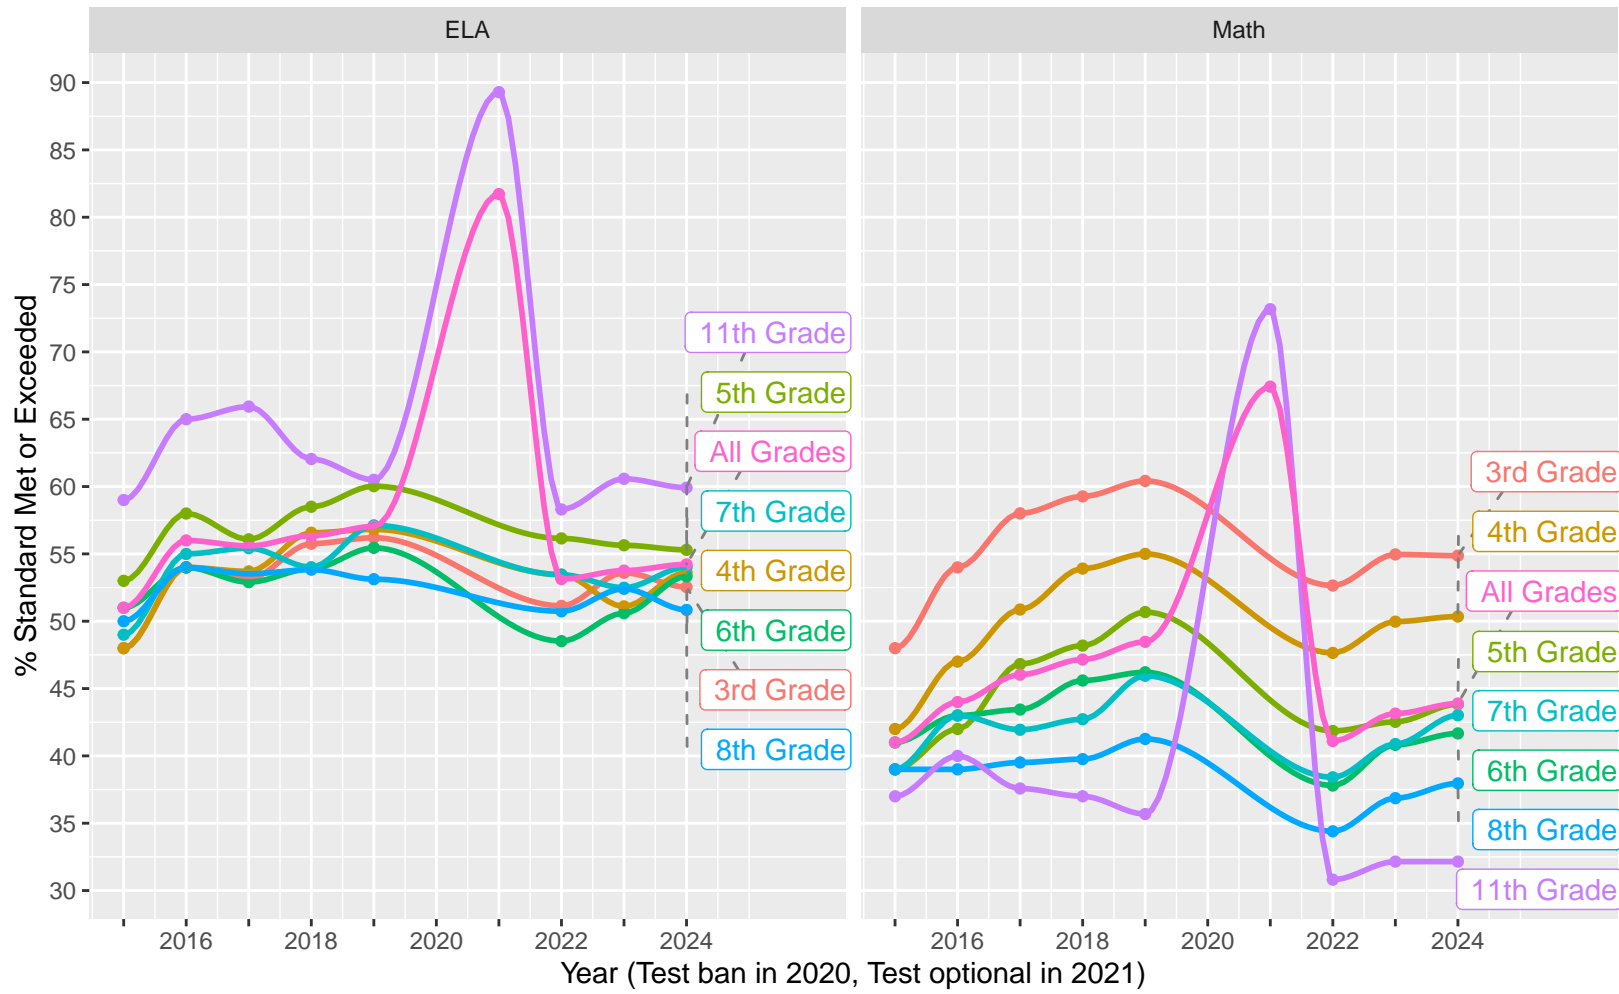

Grades stacked (trends, variance, outliers)