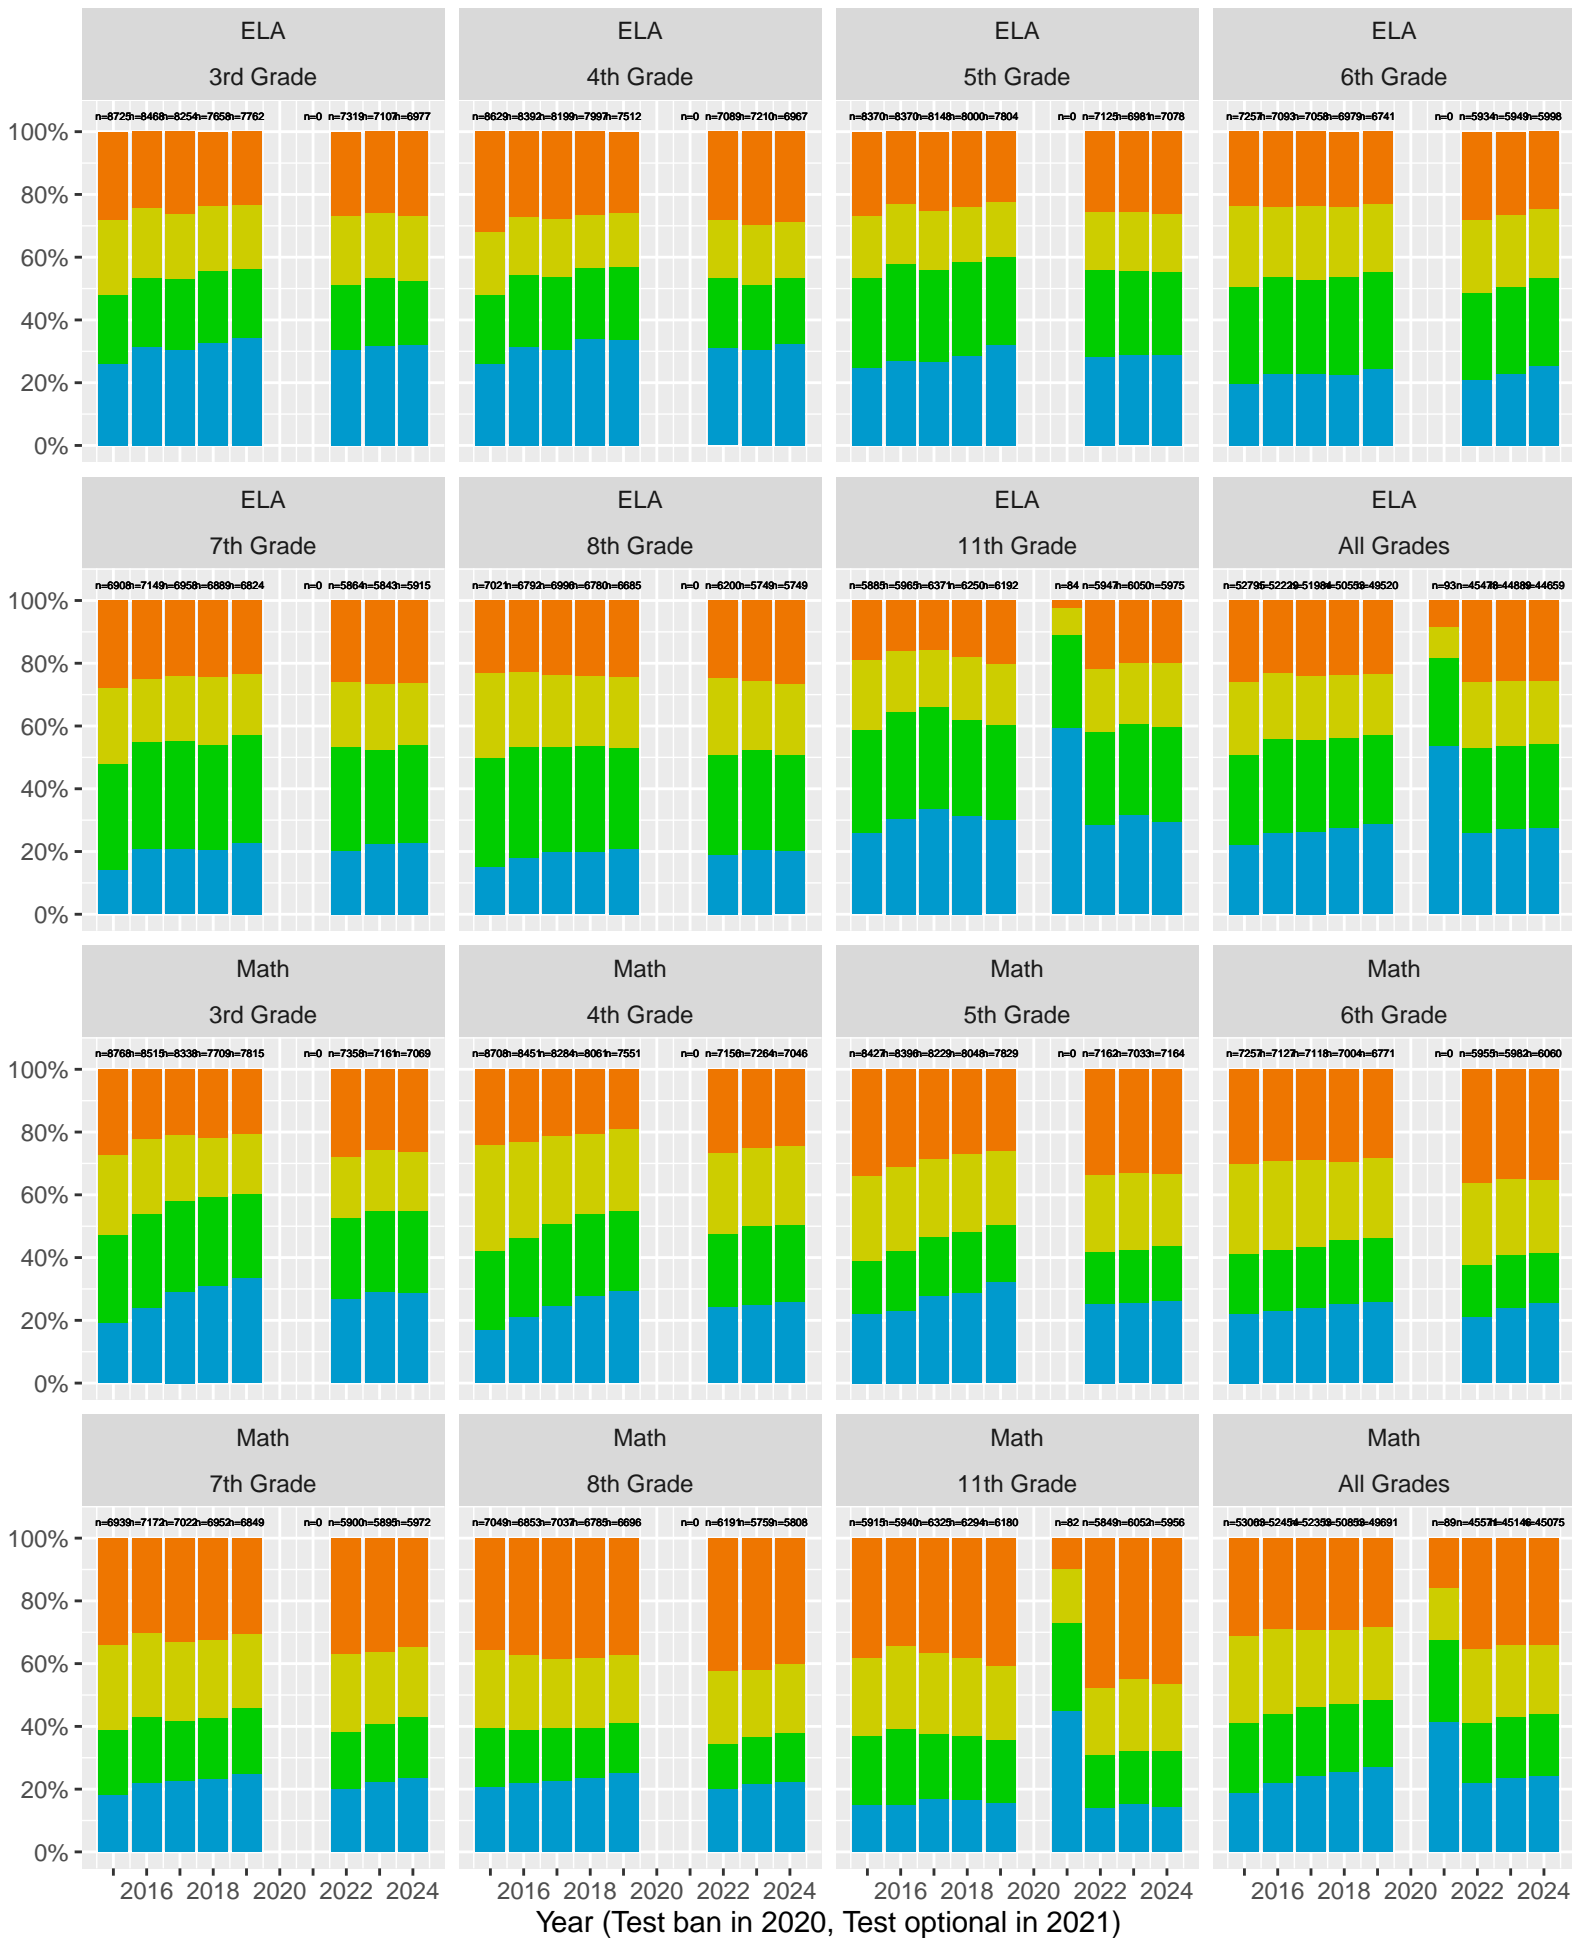

2015–24 CAASPP Trends for the San Diego Unified School District

November 2024
Piedmont, California

TABLE OF CONTENTS

High Level ELA and Math, trending by Year and broken out by Grade.....	p 3
Year over Year (YoY) variation by Grade for Standard Met (and Exceeded).....	p 4
ELA and Math drilldown to Subject Areas 1–4, by Year, by Grade.....	p 5–8
Racial Distribution of Students in 2024.....	p 9
All Grade ELA and Math by Sex, (Non–)White, Disadvantage, Parent Ed.....	p 10–13
CAST Life Sciences, Physical Science, Earth and Space Science.....	p 14–16
CAST Life Sciences, Earth and Space by Sex.....	p 17
CAST Physical Science by (Non–)White, Parent Education.....	p 18–19

CAASPP Test Performance: San Diego Unified School District

Key: Standard Exceeded Standard Met Standard Nearly Met Standard Not Met

Grades stacked (trends, variance, outliers)

San Diego Unified School District (Subject Area 1)

Key: ■ Above Standard ■ Near Standard ■ Below Standard

San Diego Unified School District (Subject Area 2)

Key: ■ Above Standard ■ Near Standard ■ Below Standard

San Diego Unified School District (Subject Area 3)

Key: ■ Above Standard ■ Near Standard ■ Below Standard

San Diego Unified School District (Subject Area 4)

Key: ■ Above Standard ■ Near Standard ■ Below Standard

Racial distribution of San Diego Unified School District students tested in 2024