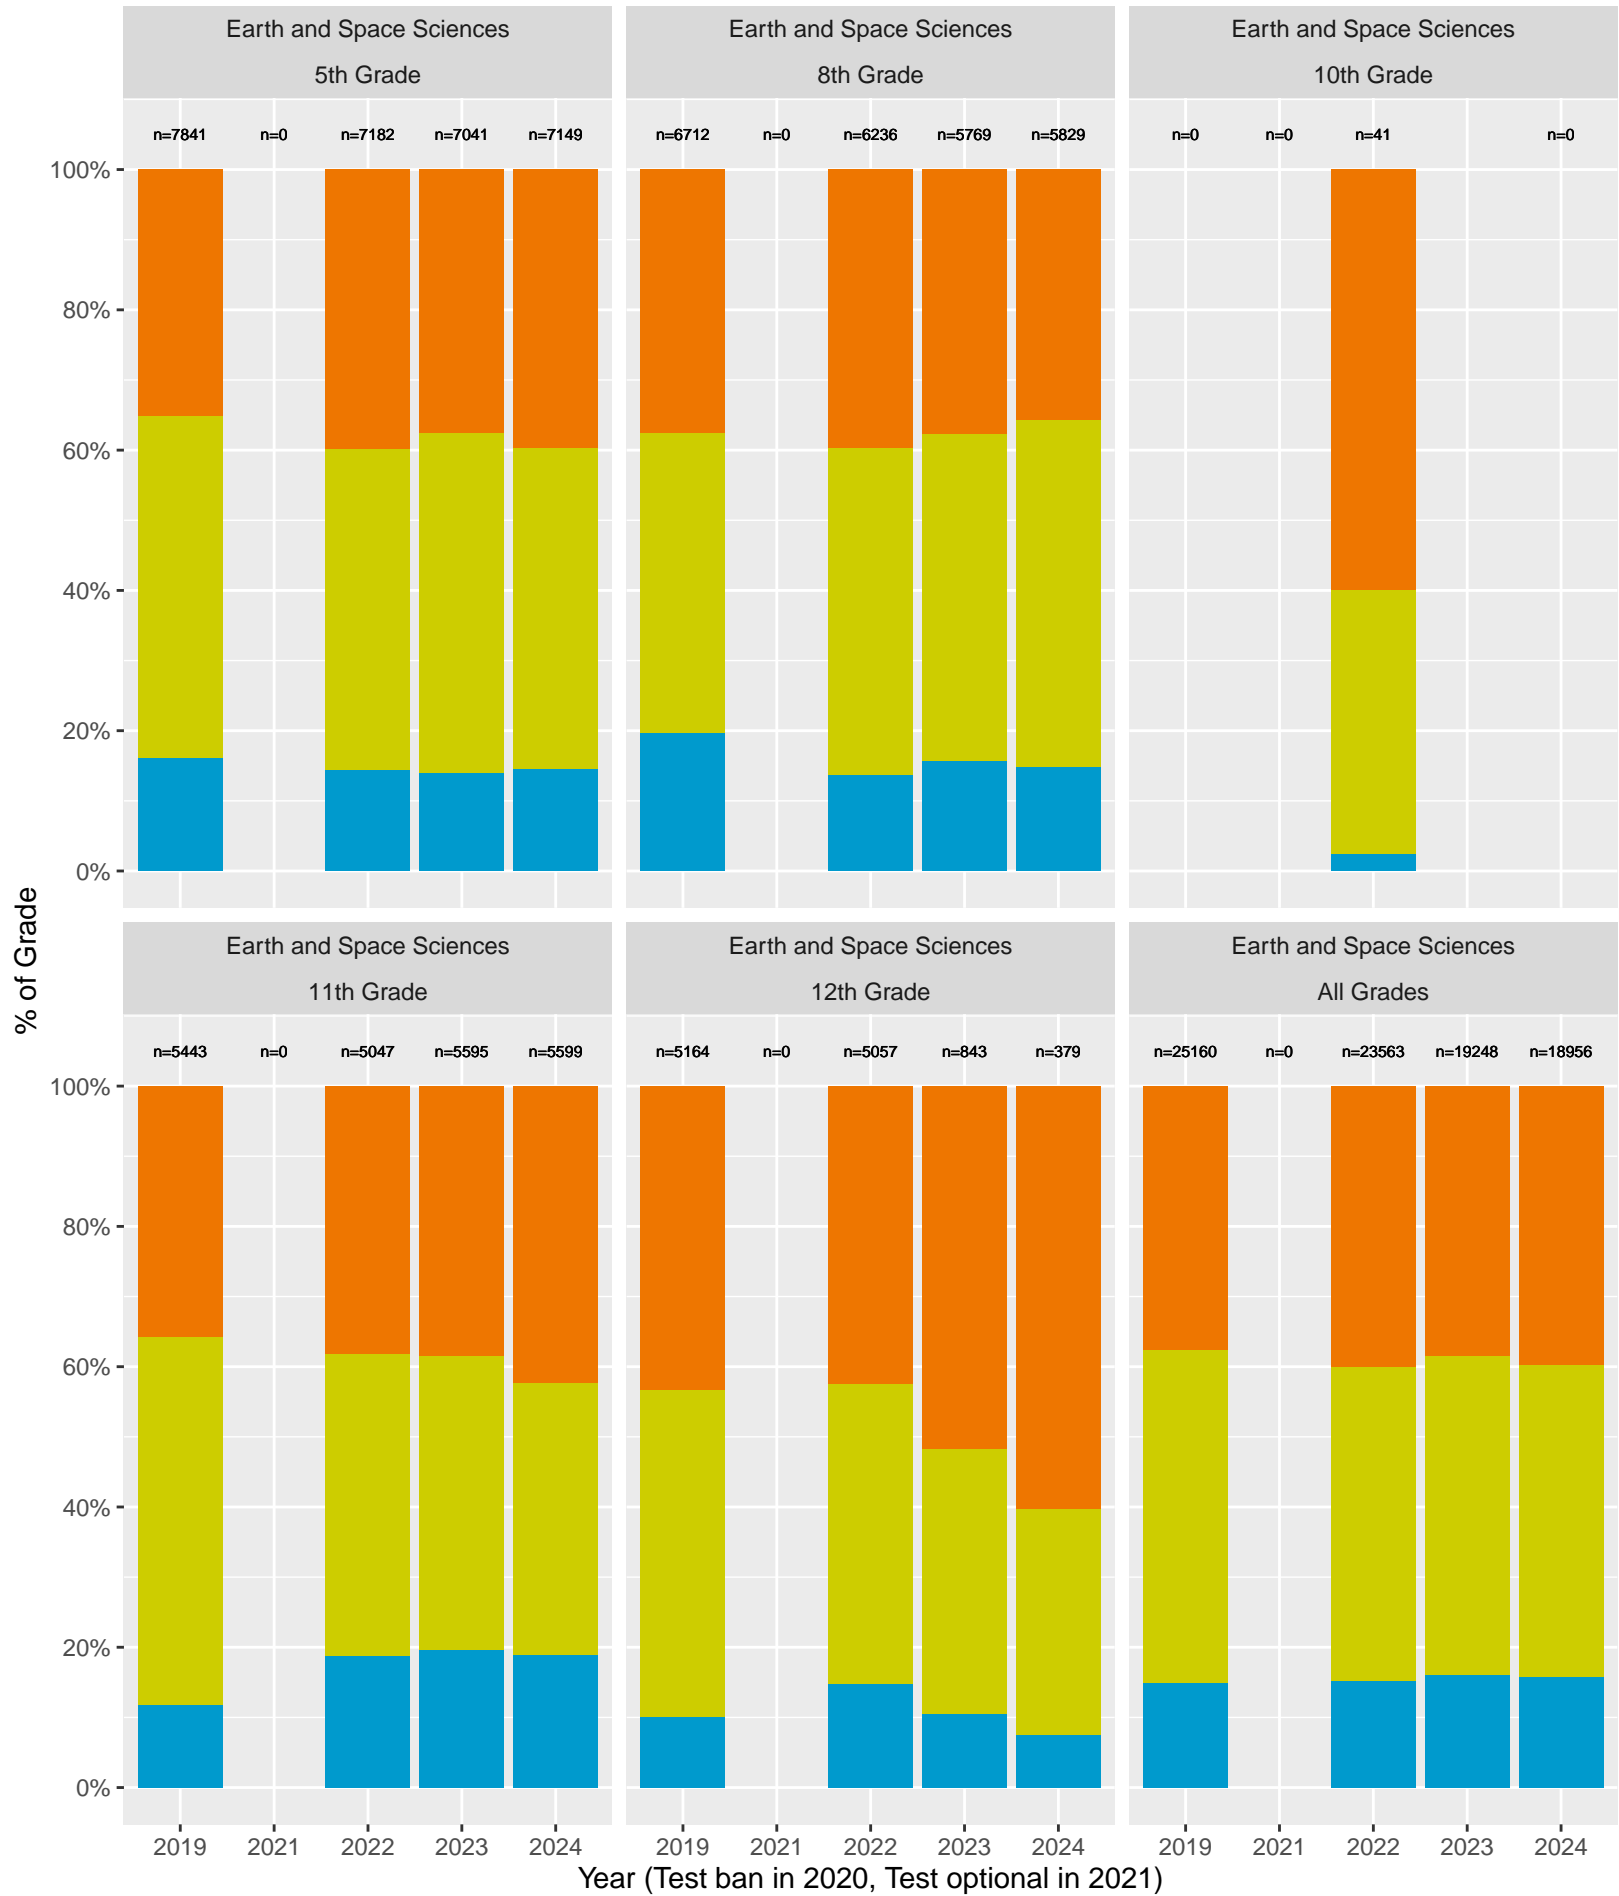

Key: ■ Above Standard ■ Near Standard ■ Below Standard

San Diego Unified School District (Subject Area 4)

Key: ■ Above Standard ■ Near Standard ■ Below Standard

Racial distribution of San Diego Unified School District students tested in 2024

San Diego Unified School District by Sex

Key: ■ Standard Exceeded ■ Standard Met ■ Standard Nearly Met ■ Standard Not Met

San Diego Unified School District by Non-White + White

San Diego Unified School District by Economic Disadvantage

Key: ■ Standard Exceeded ■ Standard Met ■ Standard Nearly Met ■ Standard Not Met

San Diego Unified School District (2024) by Parent's Education Level

CA Science Test (CAST): San Diego Unified School District (Life Sciences)

Key: ■ Above Standard ■ Near Standard ■ Below Standard

CA Science Test (CAST): San Diego Unified School District (Sex)

CA Science Test (CAST): San Diego Unified School District (Sex)

CA Science Test (CAST): San Diego Unified School District by Non-White + White