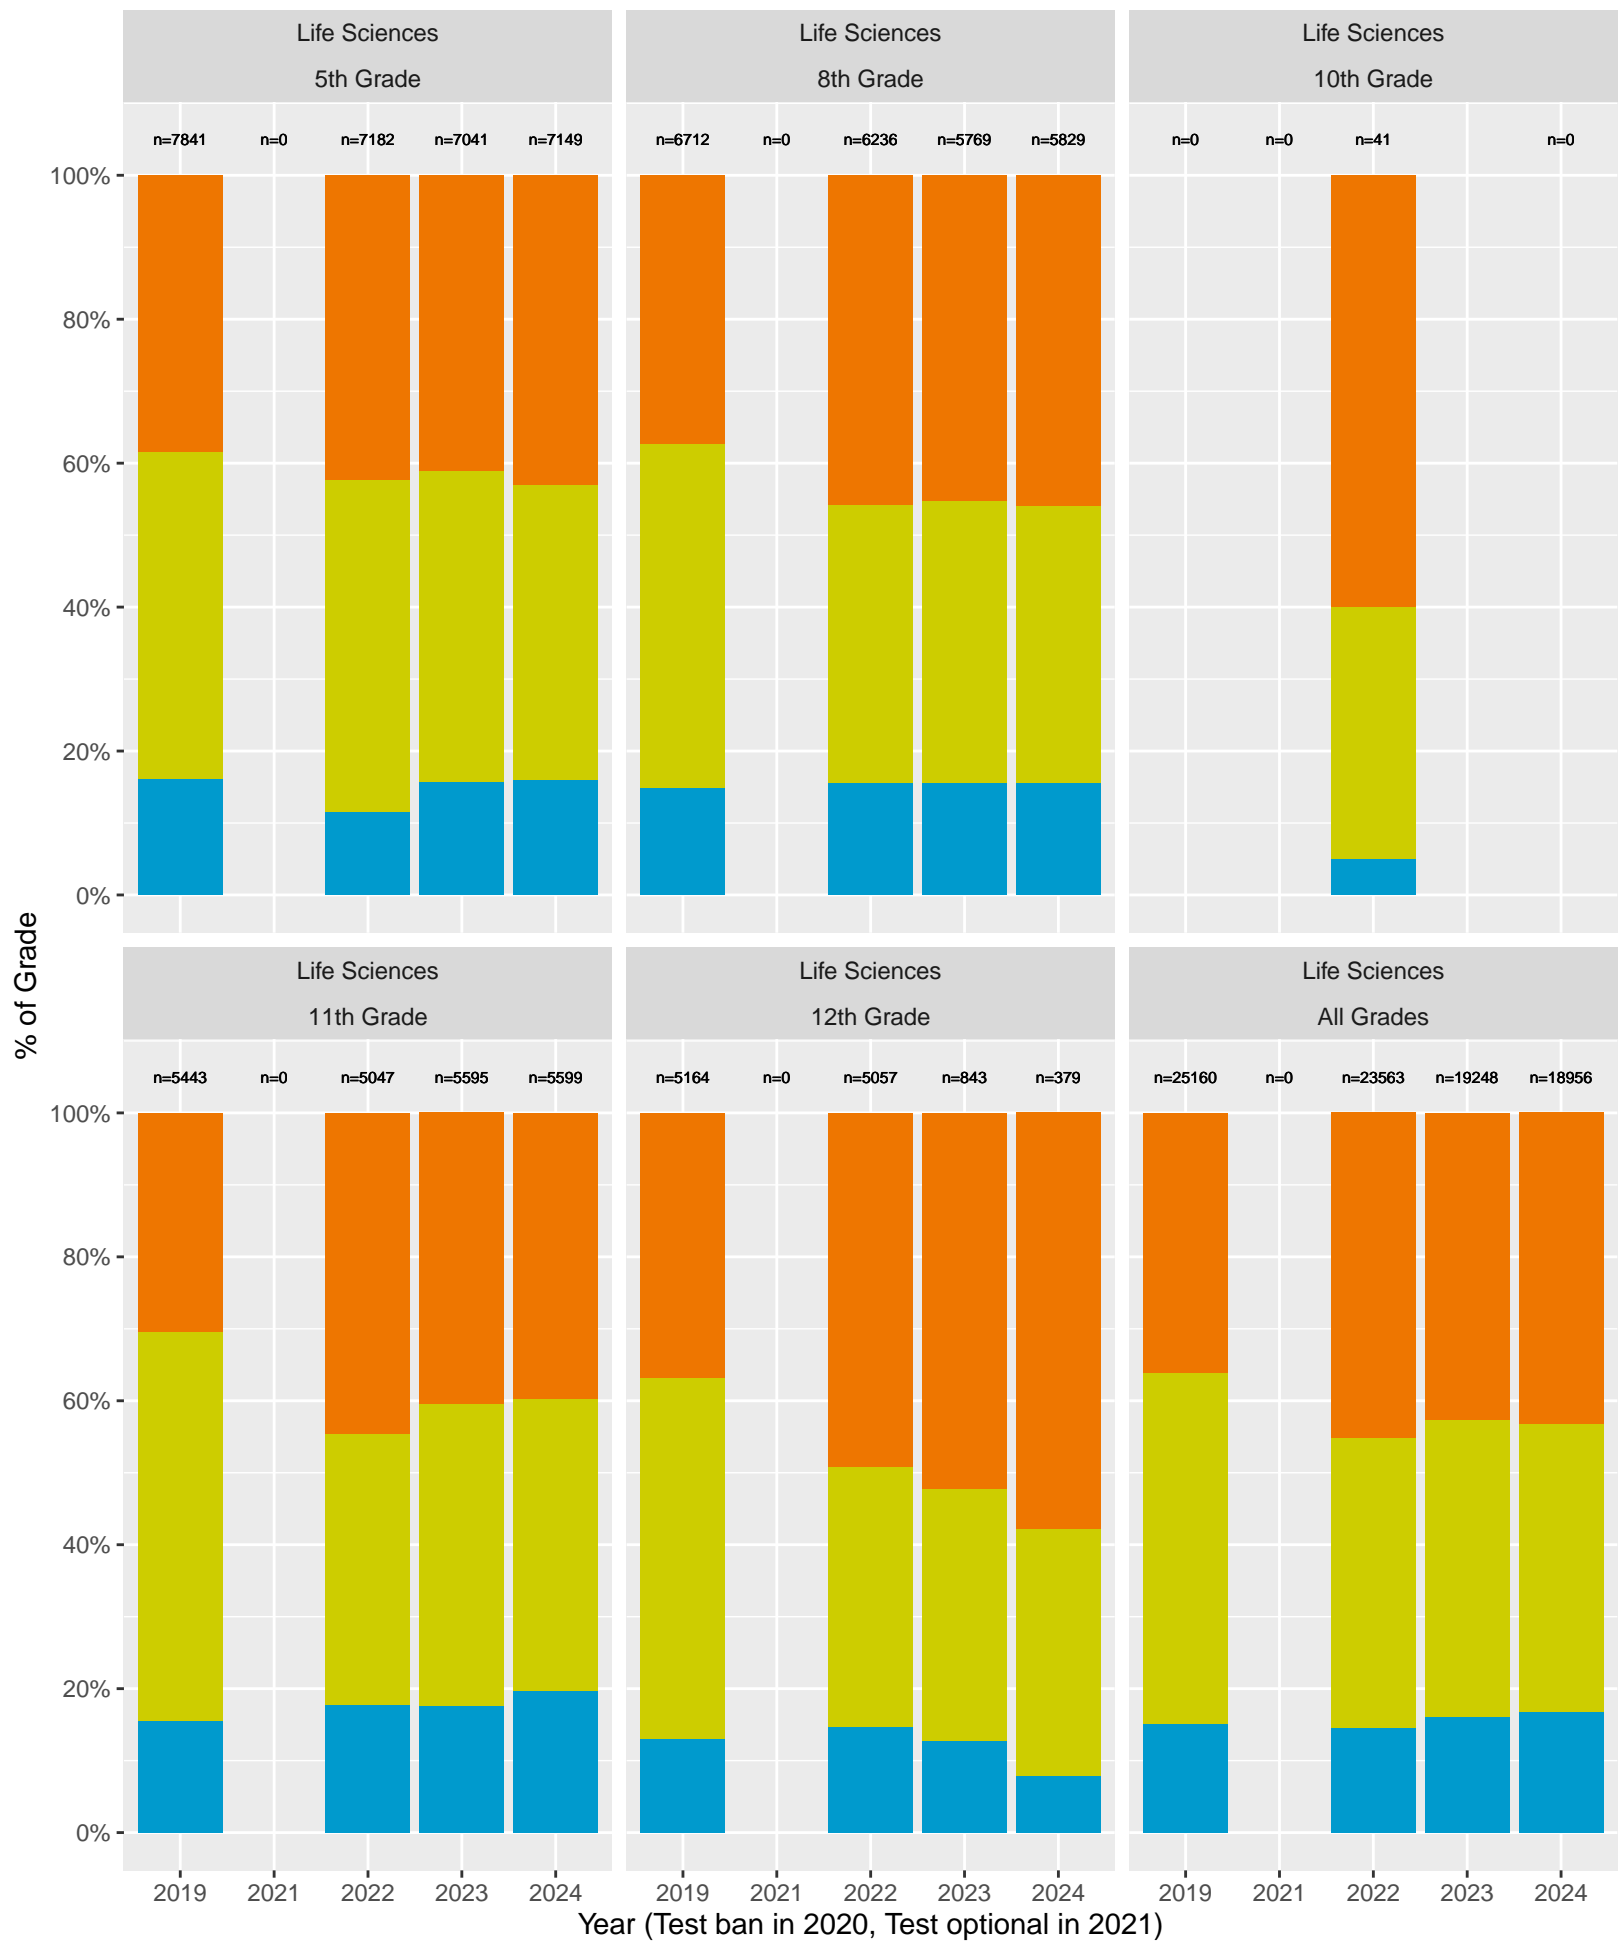

Key: ■ Above Standard ■ Near Standard ■ Below Standard

San Diego Unified School District (Subject Area 4)

Key: ■ Above Standard ■ Near Standard ■ Below Standard

Racial distribution of San Diego Unified School District students tested in 2024

San Diego Unified School District by Sex

Key: ■ Standard Exceeded ■ Standard Met ■ Standard Nearly Met ■ Standard Not Met

San Diego Unified School District by Non-White + White

San Diego Unified School District by Economic Disadvantage

Key: ■ Standard Exceeded ■ Standard Met ■ Standard Nearly Met ■ Standard Not Met

San Diego Unified School District (2024) by Parent's Education Level

CA Science Test (CAST): San Diego Unified School District (Life Sciences)