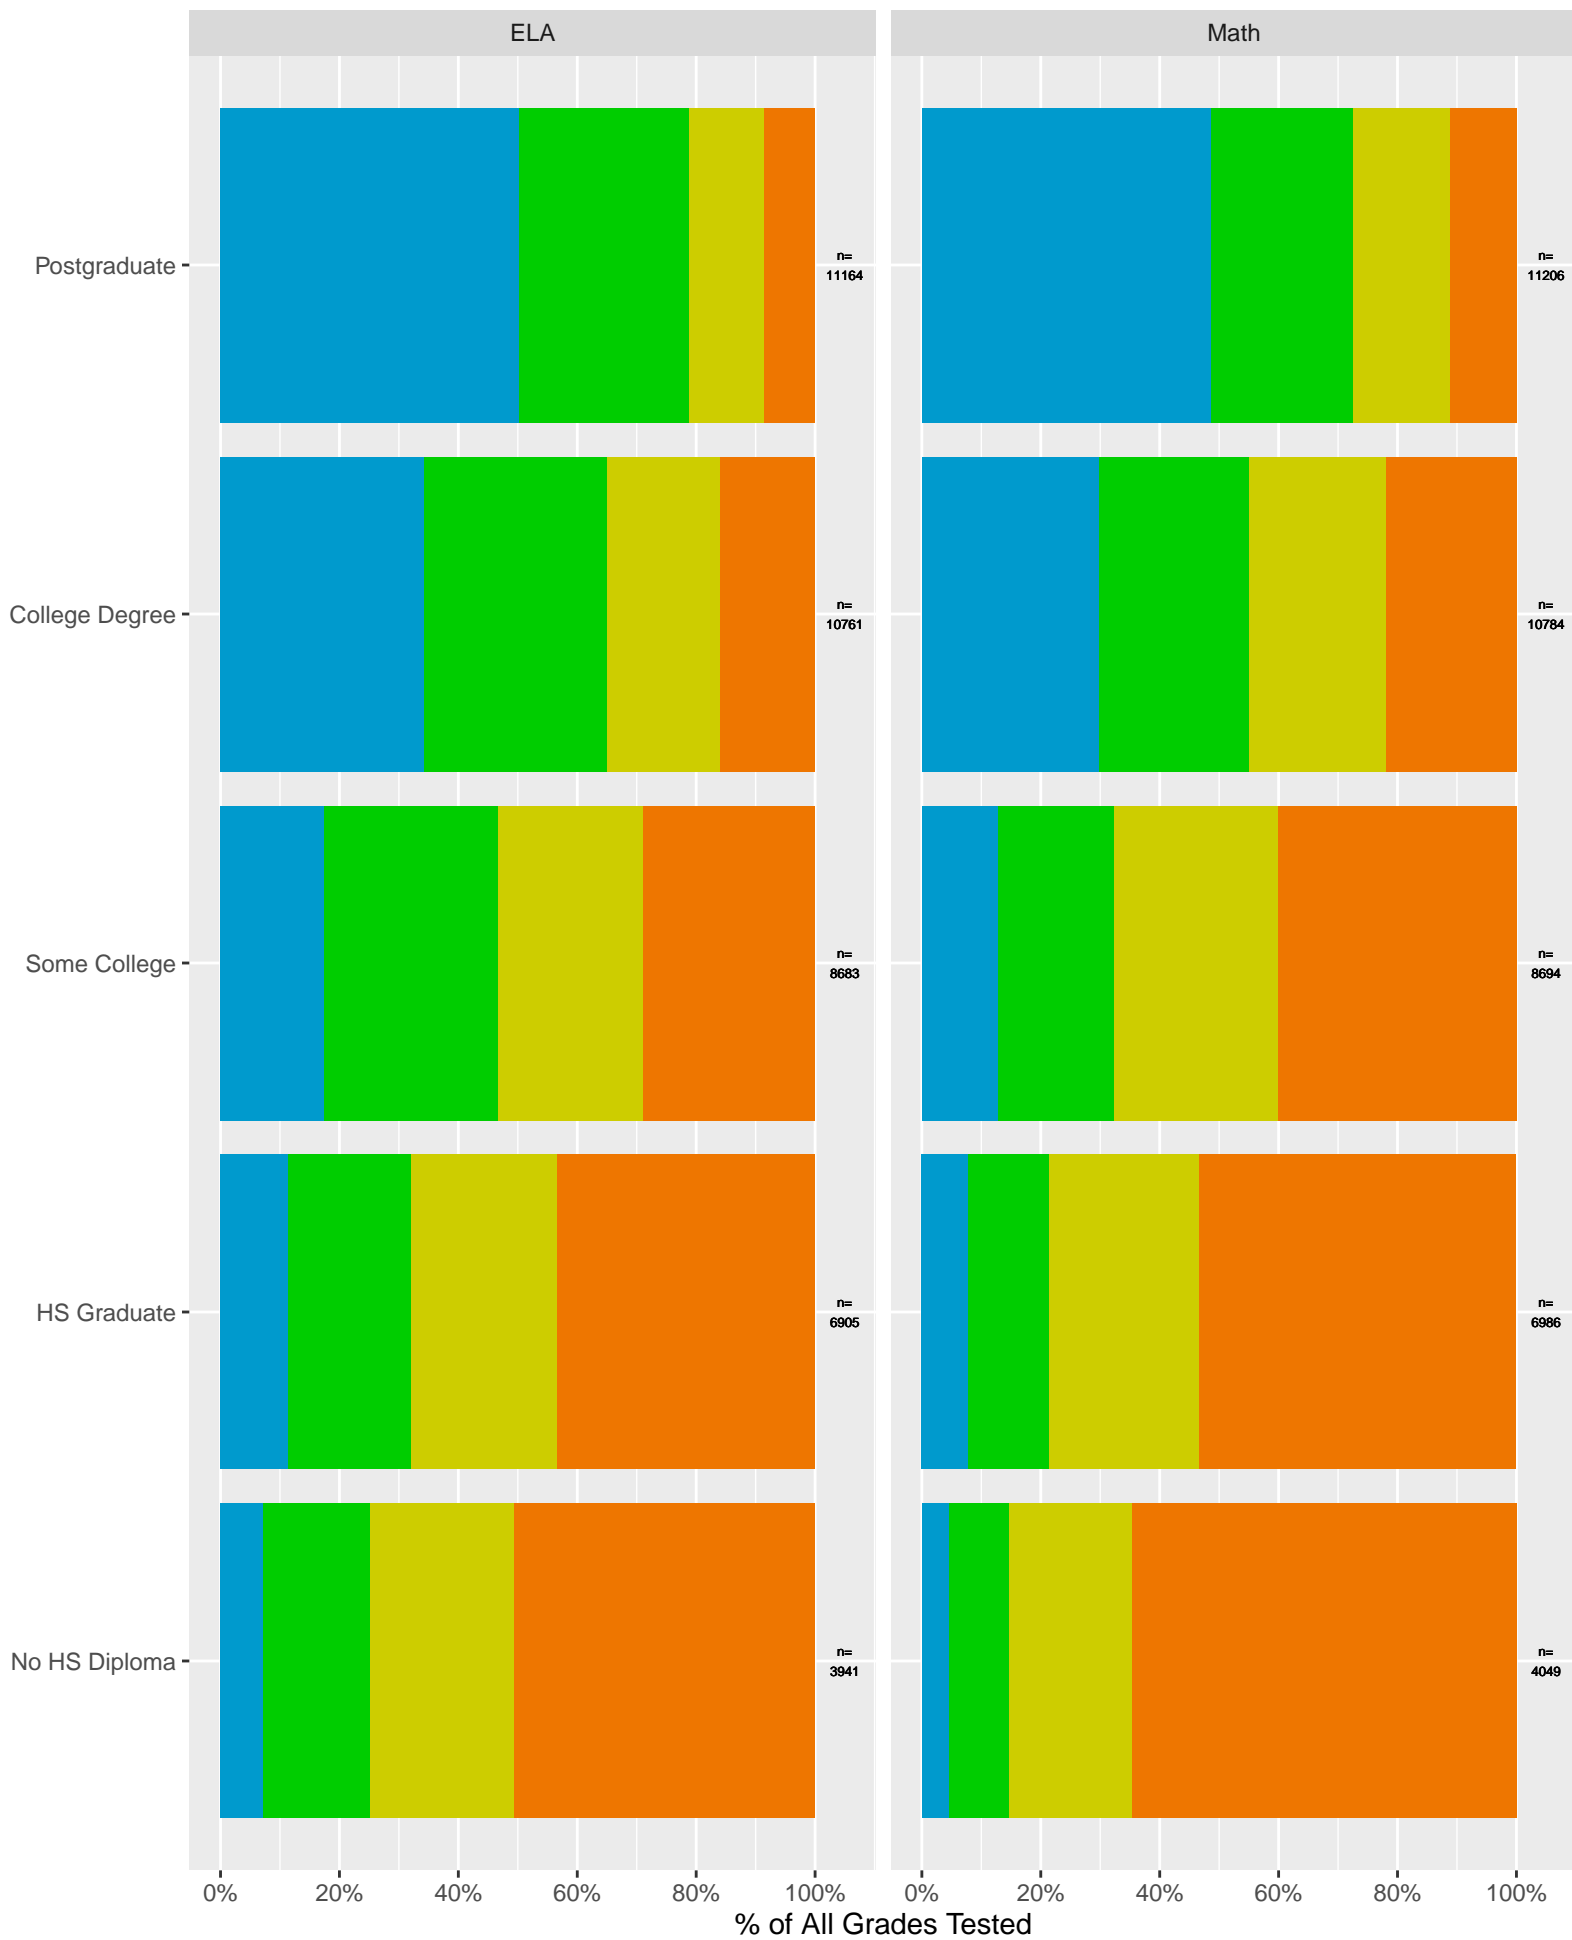

Key: ■ Above Standard ■ Near Standard ■ Below Standard

San Diego Unified School District (Subject Area 4)

Key: ■ Above Standard ■ Near Standard ■ Below Standard

Racial distribution of San Diego Unified School District students tested in 2024

San Diego Unified School District by Sex

Key: ■ Standard Exceeded ■ Standard Met ■ Standard Nearly Met ■ Standard Not Met

San Diego Unified School District by Non-White + White

San Diego Unified School District by Economic Disadvantage

Key: ■ Standard Exceeded ■ Standard Met ■ Standard Nearly Met ■ Standard Not Met

San Diego Unified School District (2024) by Parent's Education Level

CA Science Test (CAST): San Diego Unified School District (Life Sciences)