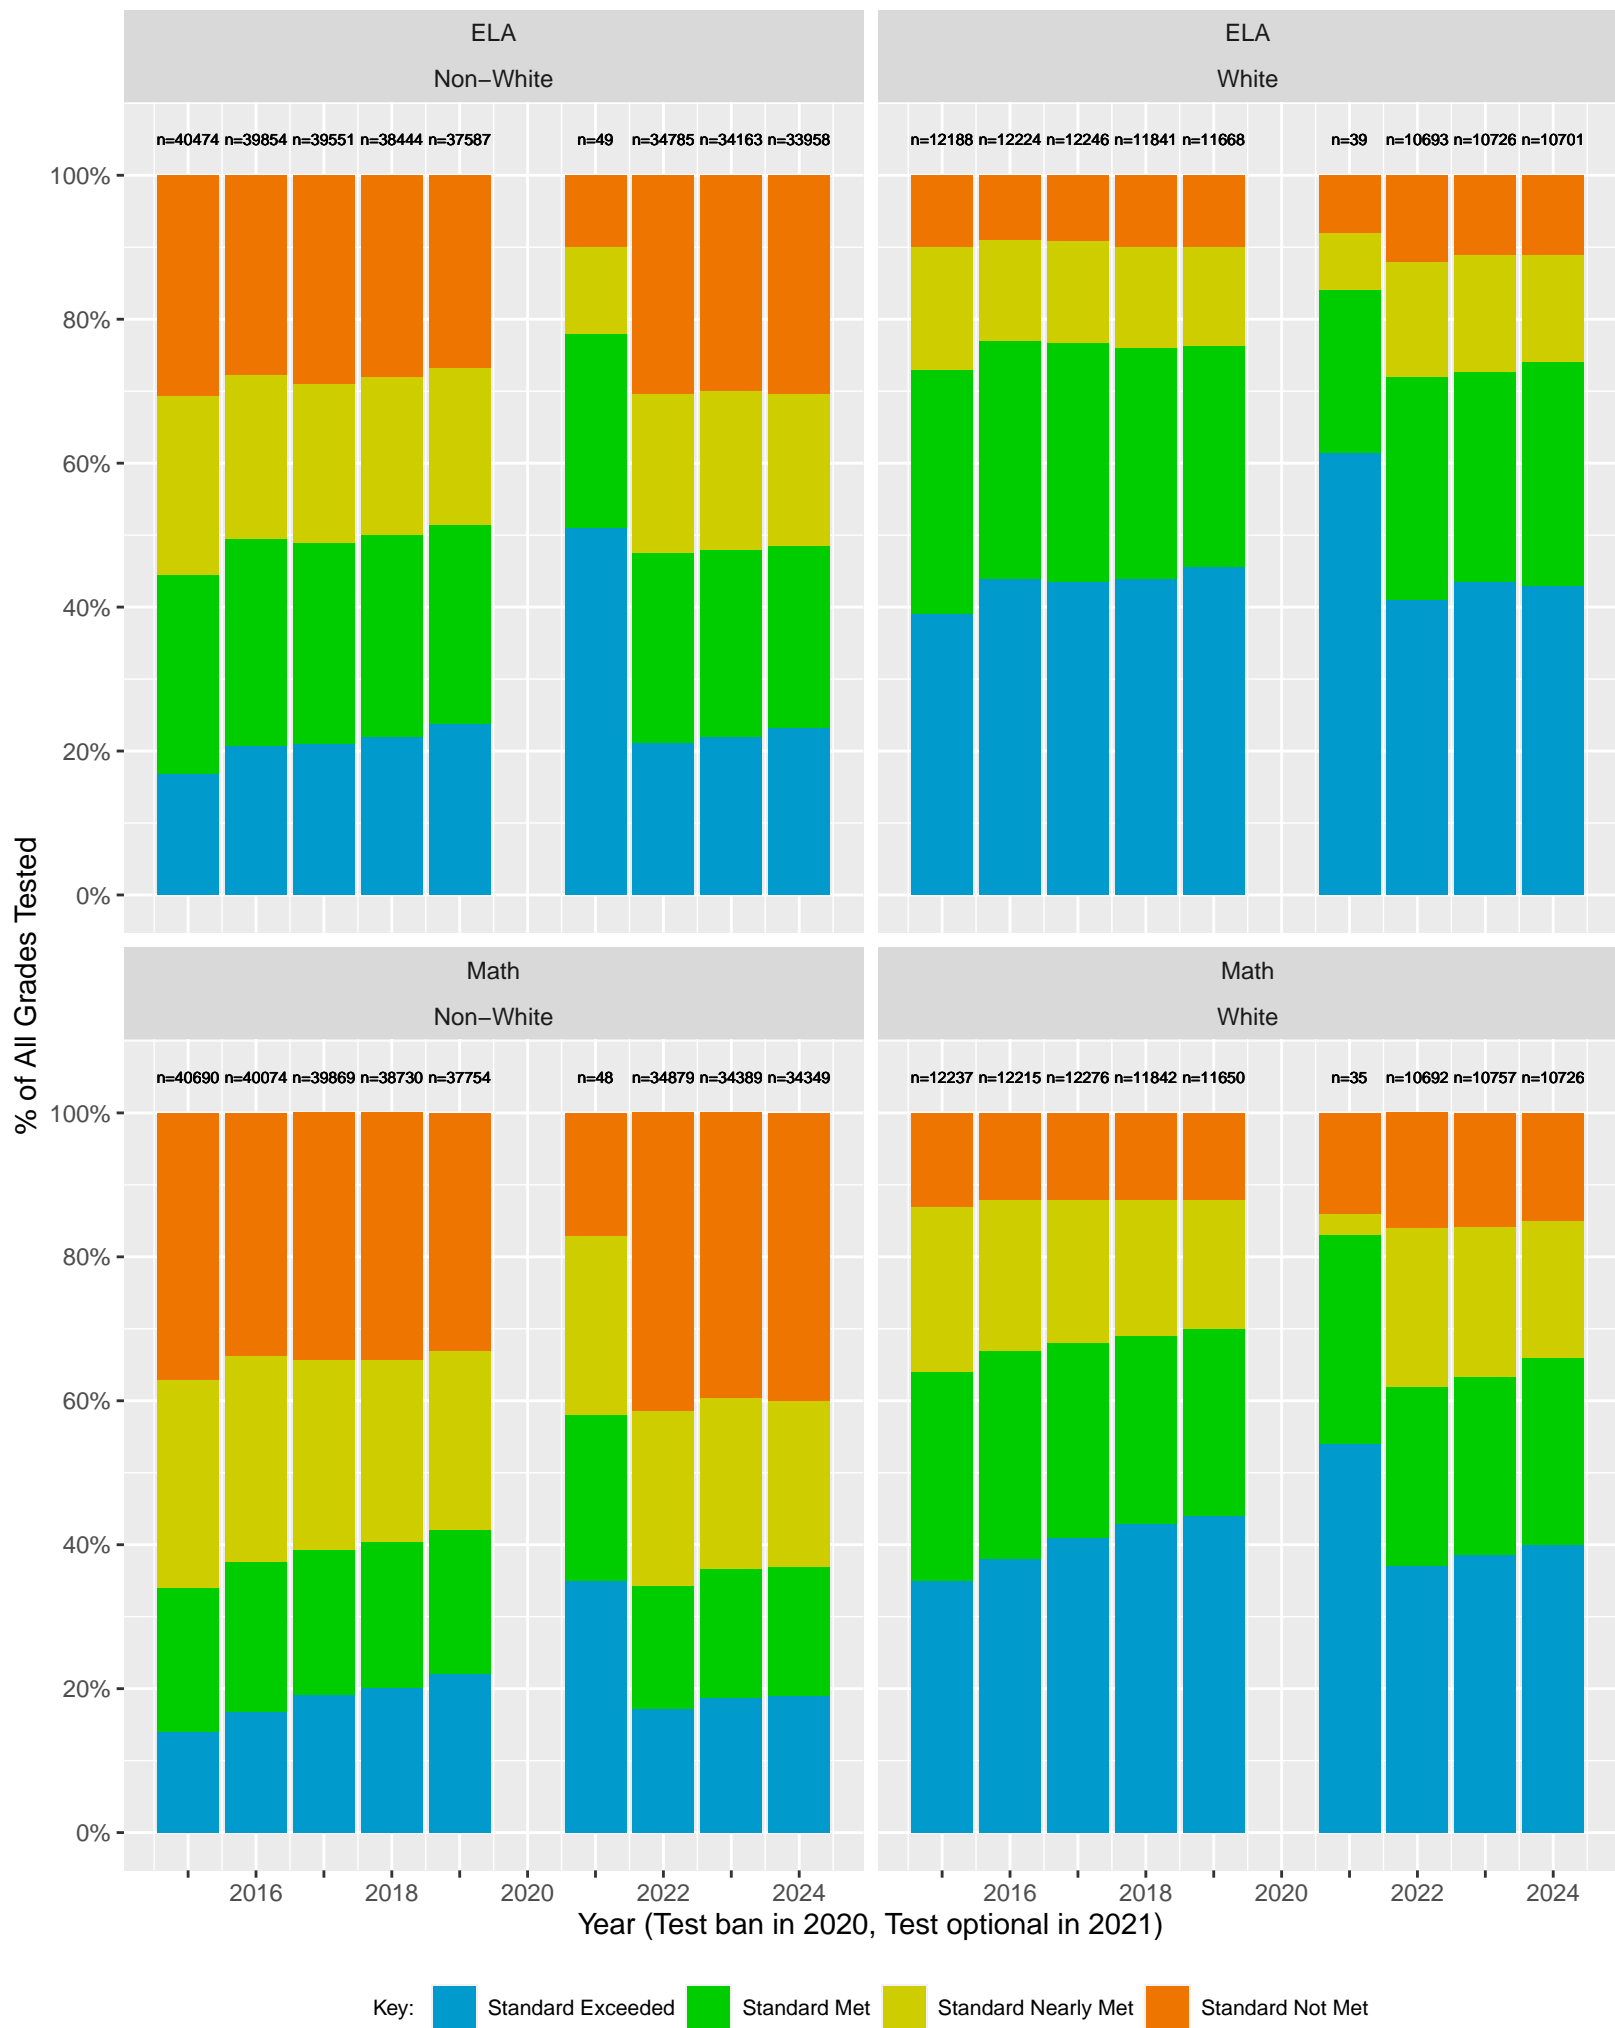

2015–24 CAASPP Trends for the San Diego Unified School District

November 2024
Piedmont, California

TABLE OF CONTENTS

High Level ELA and Math, trending by Year and broken out by Grade.....	p 3
Year over Year (YoY) variation by Grade for Standard Met (and Exceeded).....	p 4
ELA and Math drilldown to Subject Areas 1–4, by Year, by Grade.....	p 5–8
Racial Distribution of Students in 2024.....	p 9
All Grade ELA and Math by Sex, (Non–)White, Disadvantage, Parent Ed.....	p 10–13
CAST Life Sciences, Physical Science, Earth and Space Science.....	p 14–16
CAST Life Sciences, Earth and Space by Sex.....	p 17
CAST Physical Science by (Non–)White, Parent Education.....	p 18–19

Key: ■ Above Standard ■ Near Standard ■ Below Standard

San Diego Unified School District (Subject Area 2)

Key: ■ Above Standard ■ Near Standard ■ Below Standard

San Diego Unified School District (Subject Area 3)

Key: ■ Above Standard ■ Near Standard ■ Below Standard

San Diego Unified School District (Subject Area 4)

Key: ■ Above Standard ■ Near Standard ■ Below Standard

Racial distribution of San Diego Unified School District students tested in 2024

San Diego Unified School District by Sex

Key: ■ Standard Exceeded ■ Standard Met ■ Standard Nearly Met ■ Standard Not Met

San Diego Unified School District by Non-White + White

San Diego Unified School District by Economic Disadvantage