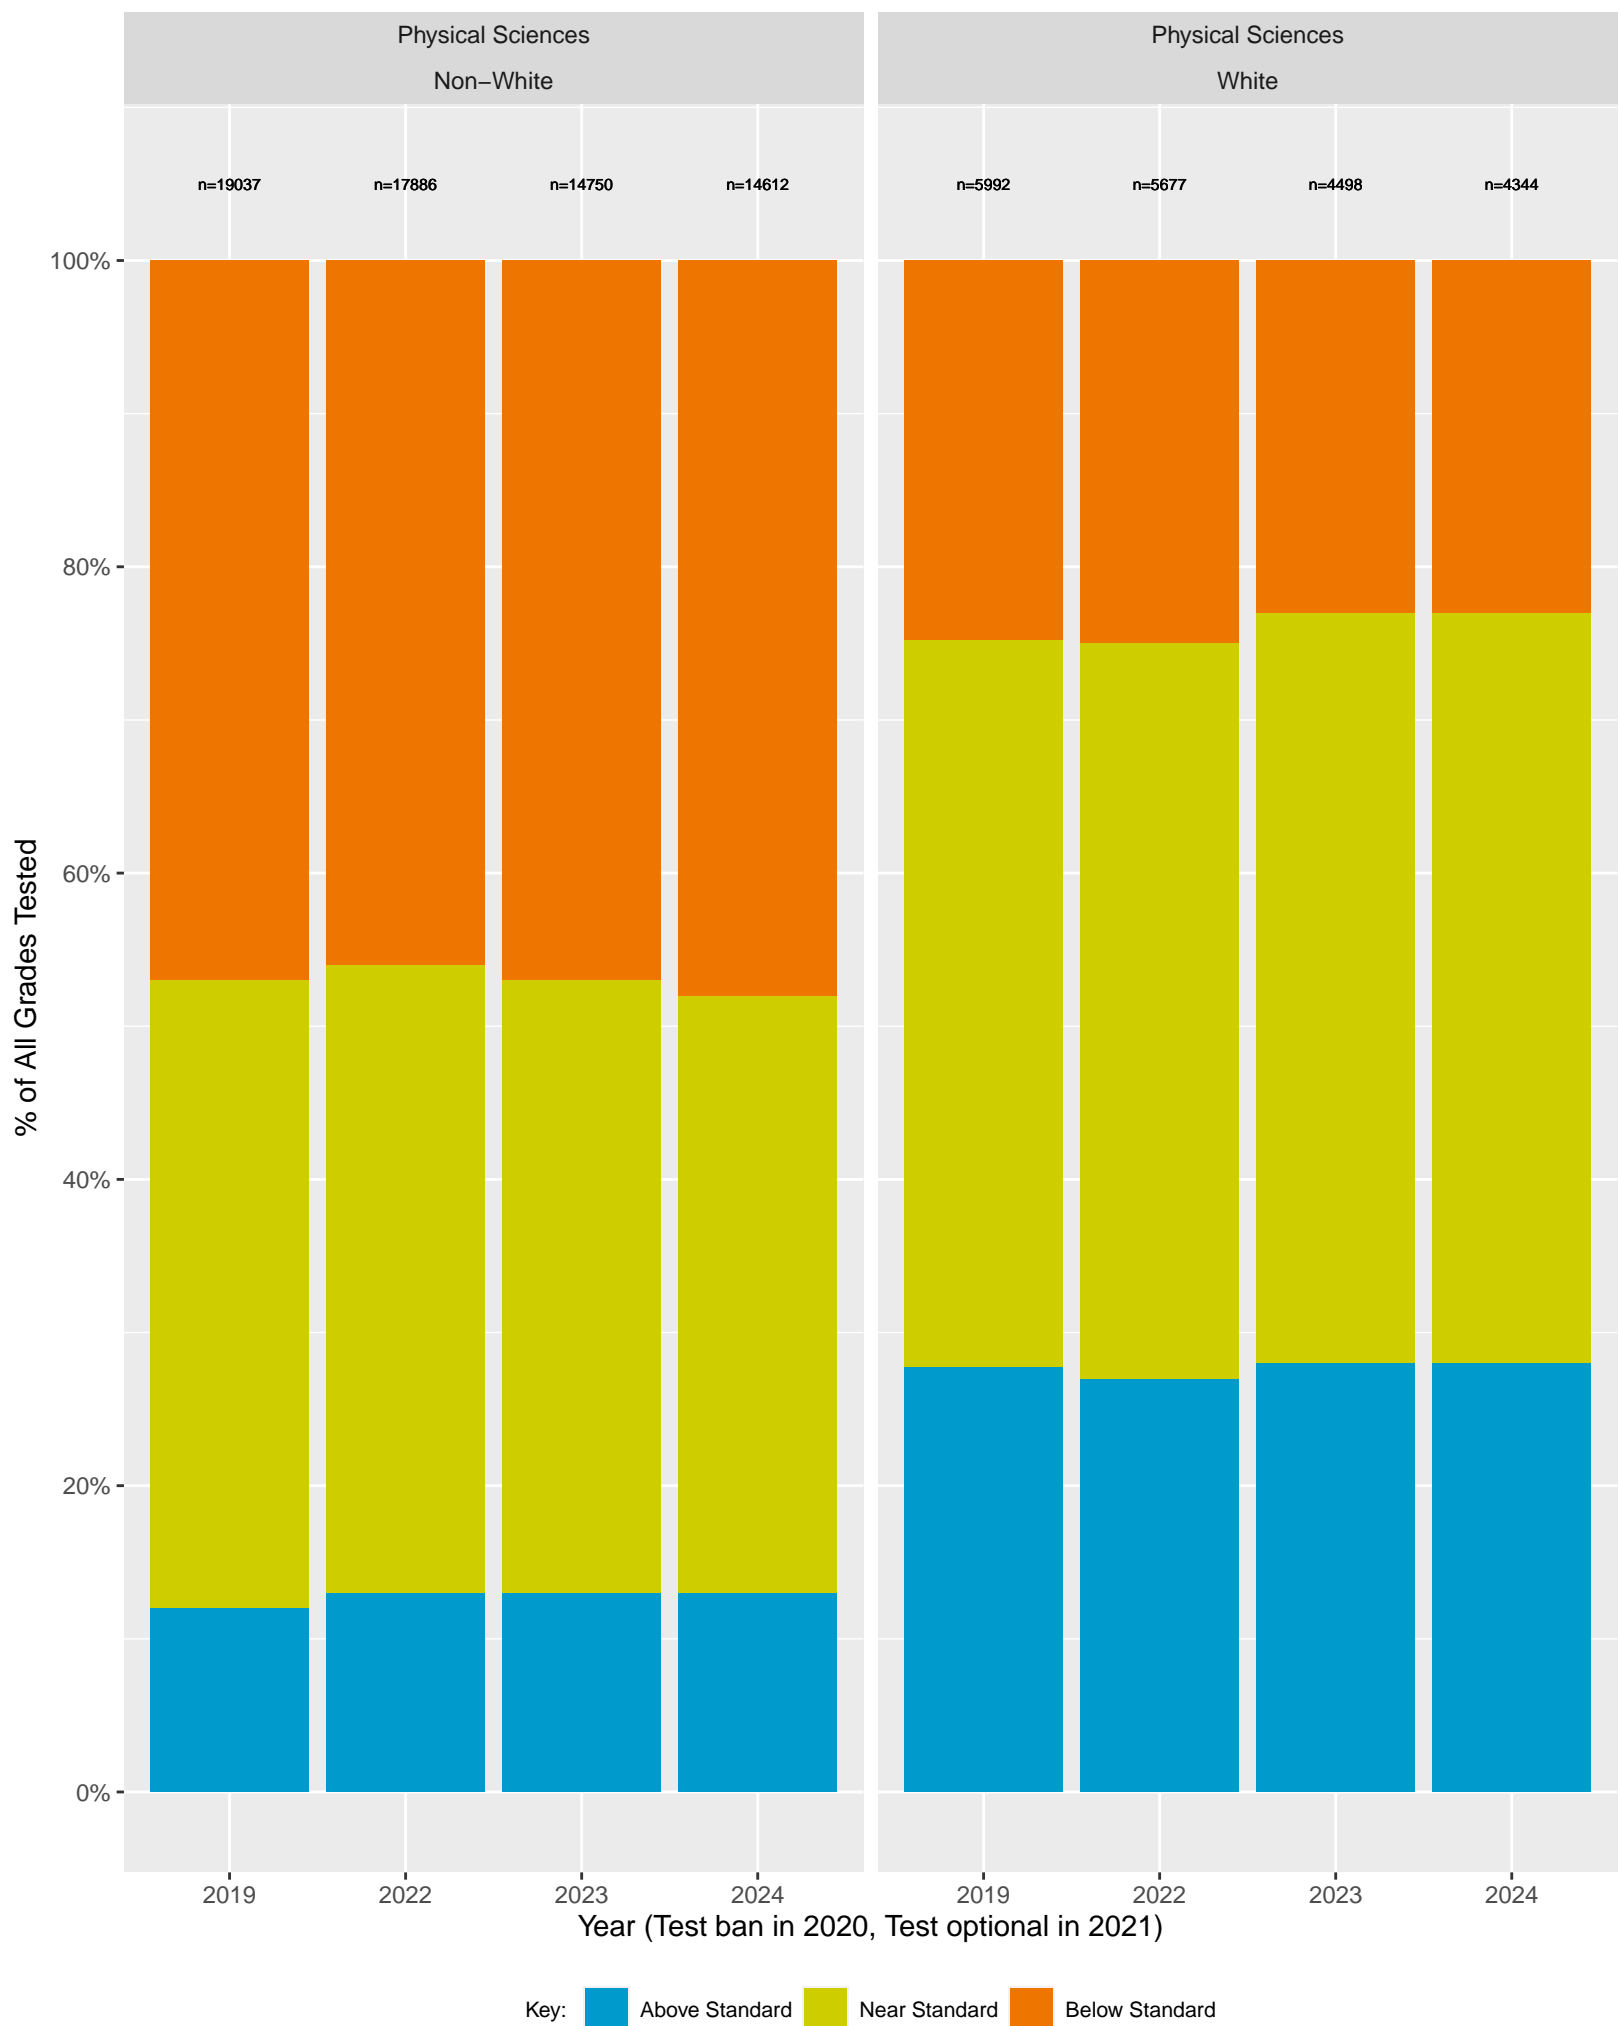

San Diego Unified School District by Sex

Key: ■ Standard Exceeded ■ Standard Met ■ Standard Nearly Met ■ Standard Not Met

San Diego Unified School District by Non-White + White

San Diego Unified School District by Economic Disadvantage

Key: ■ Above Standard ■ Near Standard ■ Below Standard

CA Science Test (CAST): San Diego Unified School District (Sex)

CA Science Test (CAST): San Diego Unified School District (Sex)

CA Science Test (CAST): San Diego Unified School District by Non-White + White