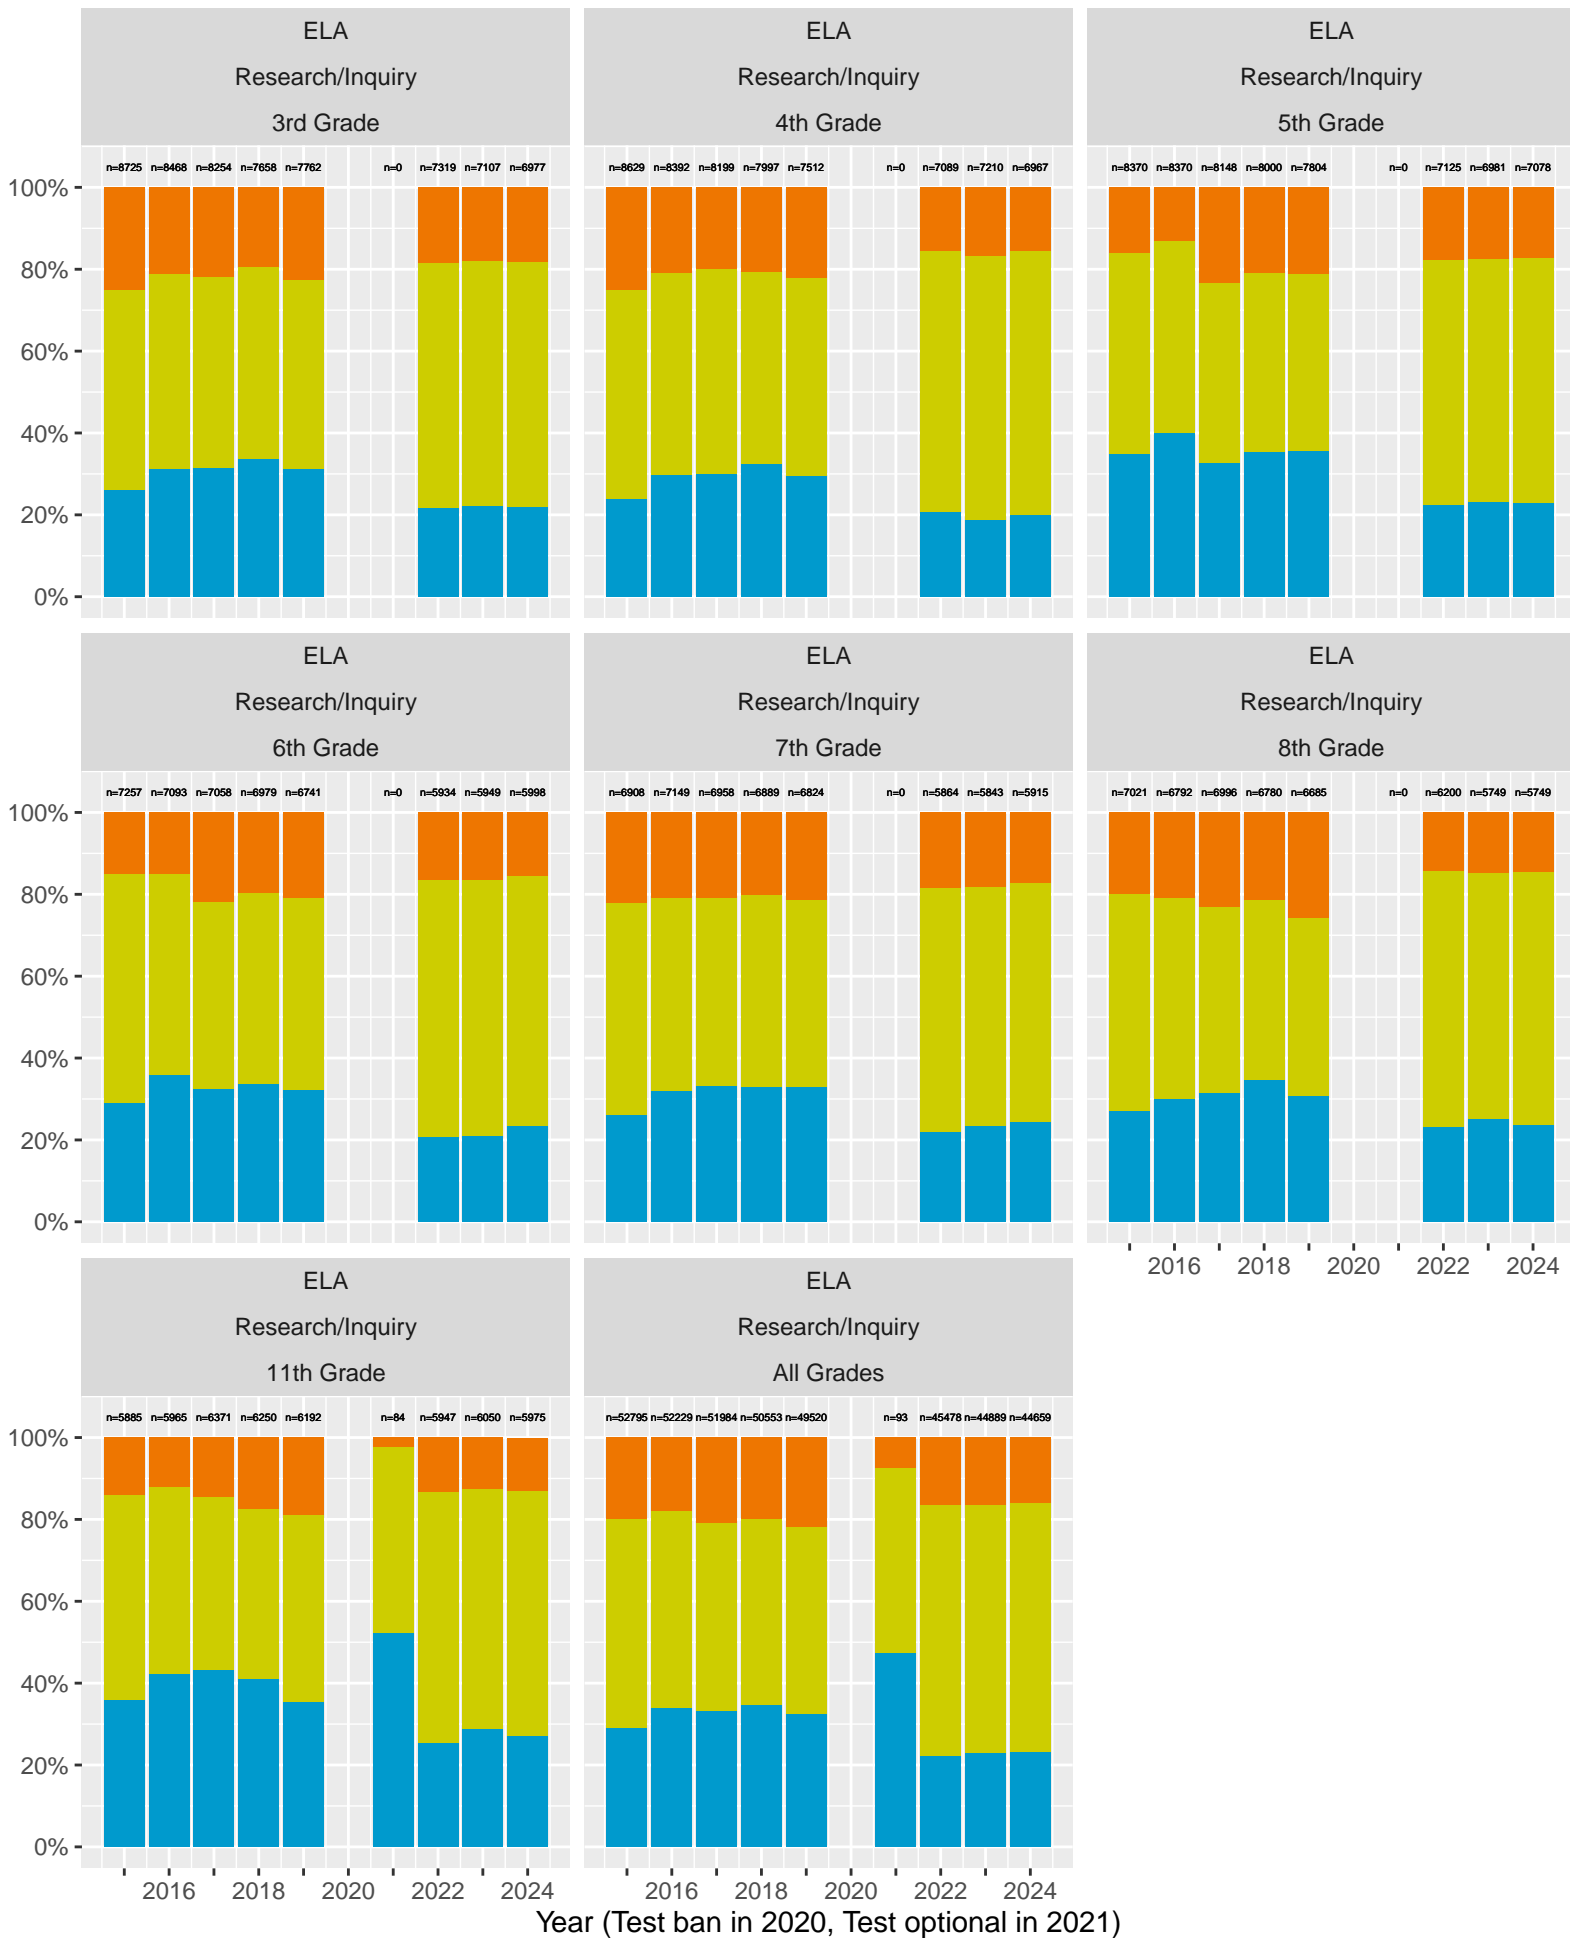

2015–24 CAASPP Trends for the San Diego Unified School District

November 2024
Piedmont, California

TABLE OF CONTENTS

High Level ELA and Math, trending by Year and broken out by Grade.....	p 3
Year over Year (YoY) variation by Grade for Standard Met (and Exceeded).....	p 4
ELA and Math drilldown to Subject Areas 1–4, by Year, by Grade.....	p 5–8
Racial Distribution of Students in 2024.....	p 9
All Grade ELA and Math by Sex, (Non–)White, Disadvantage, Parent Ed.....	p 10–13
CAST Life Sciences, Physical Science, Earth and Space Science.....	p 14–16
CAST Life Sciences, Earth and Space by Sex.....	p 17
CAST Physical Science by (Non–)White, Parent Education.....	p 18–19

Key: ■ Above Standard ■ Near Standard ■ Below Standard

San Diego Unified School District (Subject Area 2)

Key: ■ Above Standard ■ Near Standard ■ Below Standard

San Diego Unified School District (Subject Area 3)

Key: ■ Above Standard ■ Near Standard ■ Below Standard

San Diego Unified School District (Subject Area 4)

Key: ■ Above Standard ■ Near Standard ■ Below Standard

Racial distribution of San Diego Unified School District students tested in 2024

San Diego Unified School District by Sex

Key: ■ Standard Exceeded ■ Standard Met ■ Standard Nearly Met ■ Standard Not Met

San Diego Unified School District by Non-White + White

San Diego Unified School District by Economic Disadvantage