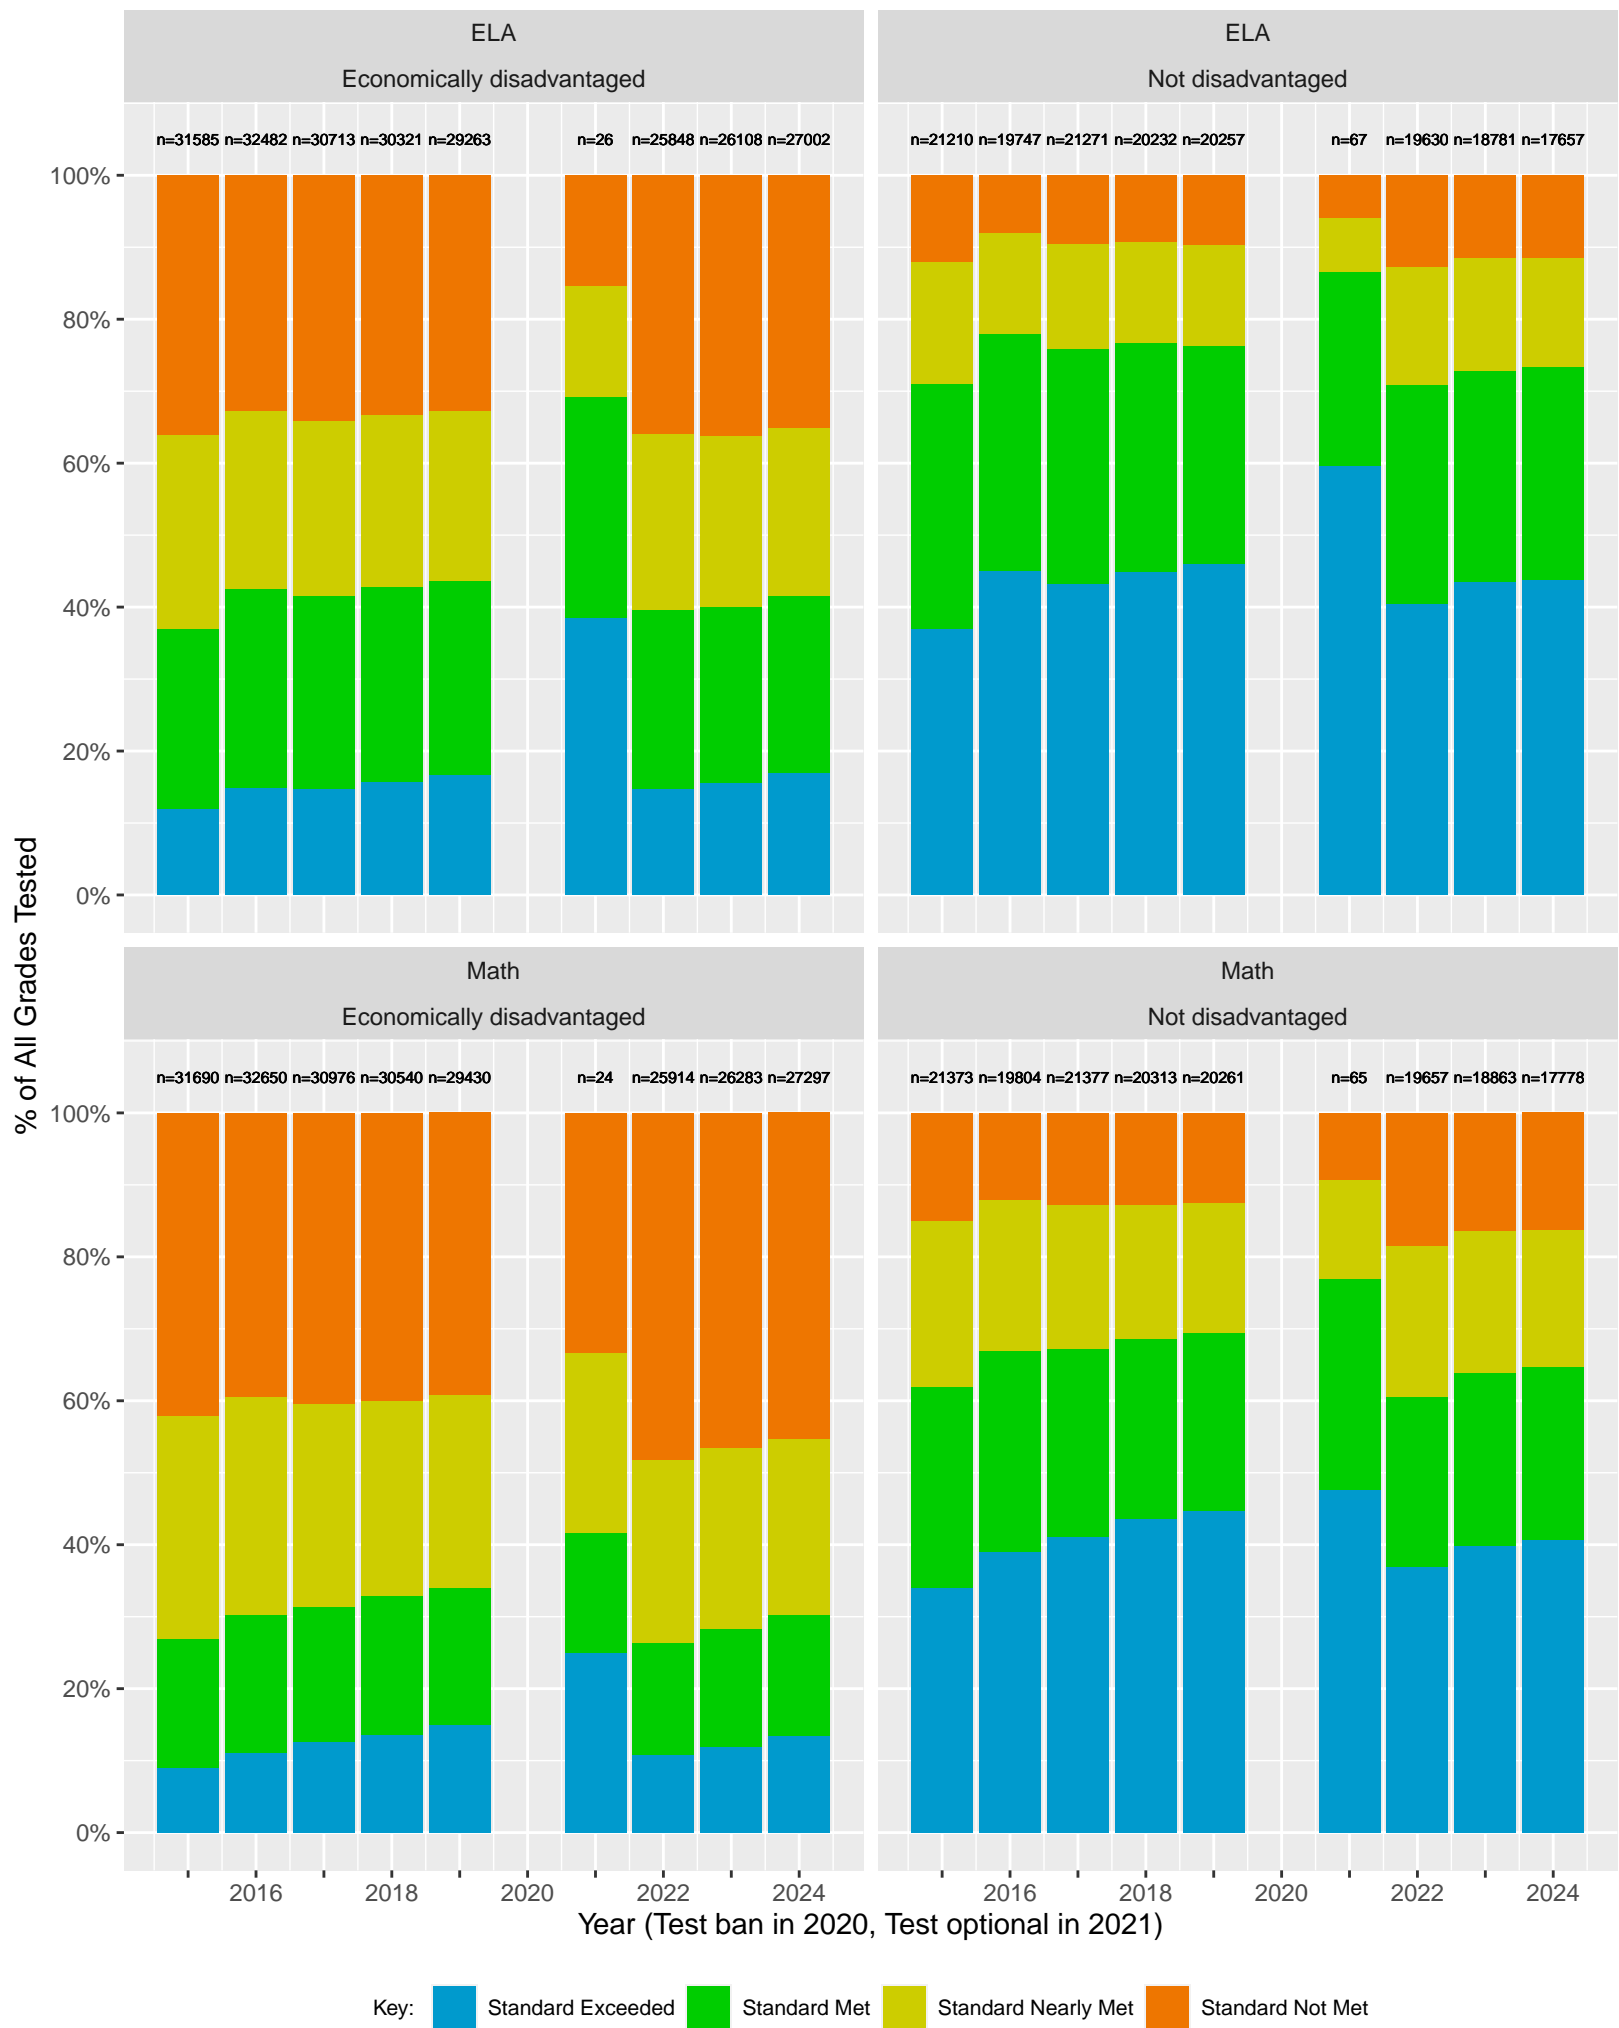

Key: ■ Above Standard ■ Near Standard ■ Below Standard

San Diego Unified School District (Subject Area 4)

Key: ■ Above Standard ■ Near Standard ■ Below Standard

Racial distribution of San Diego Unified School District students tested in 2024

San Diego Unified School District by Sex

Key: ■ Standard Exceeded ■ Standard Met ■ Standard Nearly Met ■ Standard Not Met

San Diego Unified School District by Non-White + White

San Diego Unified School District by Economic Disadvantage

Key: ■ Standard Exceeded ■ Standard Met ■ Standard Nearly Met ■ Standard Not Met

San Diego Unified School District (2024) by Parent's Education Level

CA Science Test (CAST): San Diego Unified School District (Life Sciences)