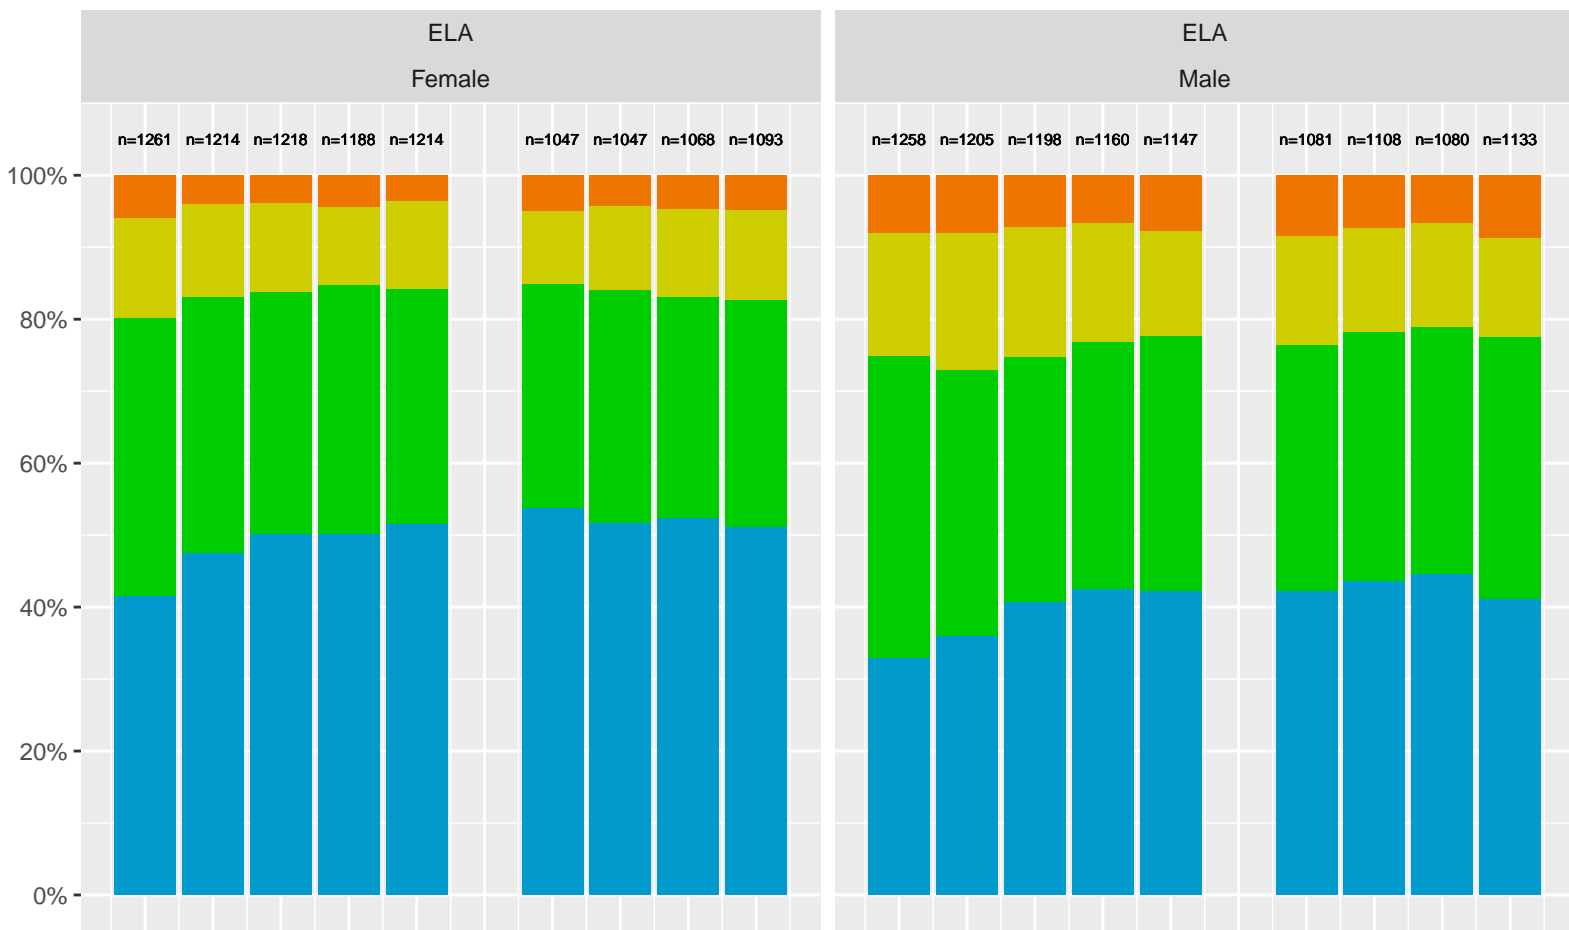

Oak Park Unified School District by Sex

Key: ■ Standard Exceeded ■ Standard Met ■ Standard Nearly Met ■ Standard Not Met