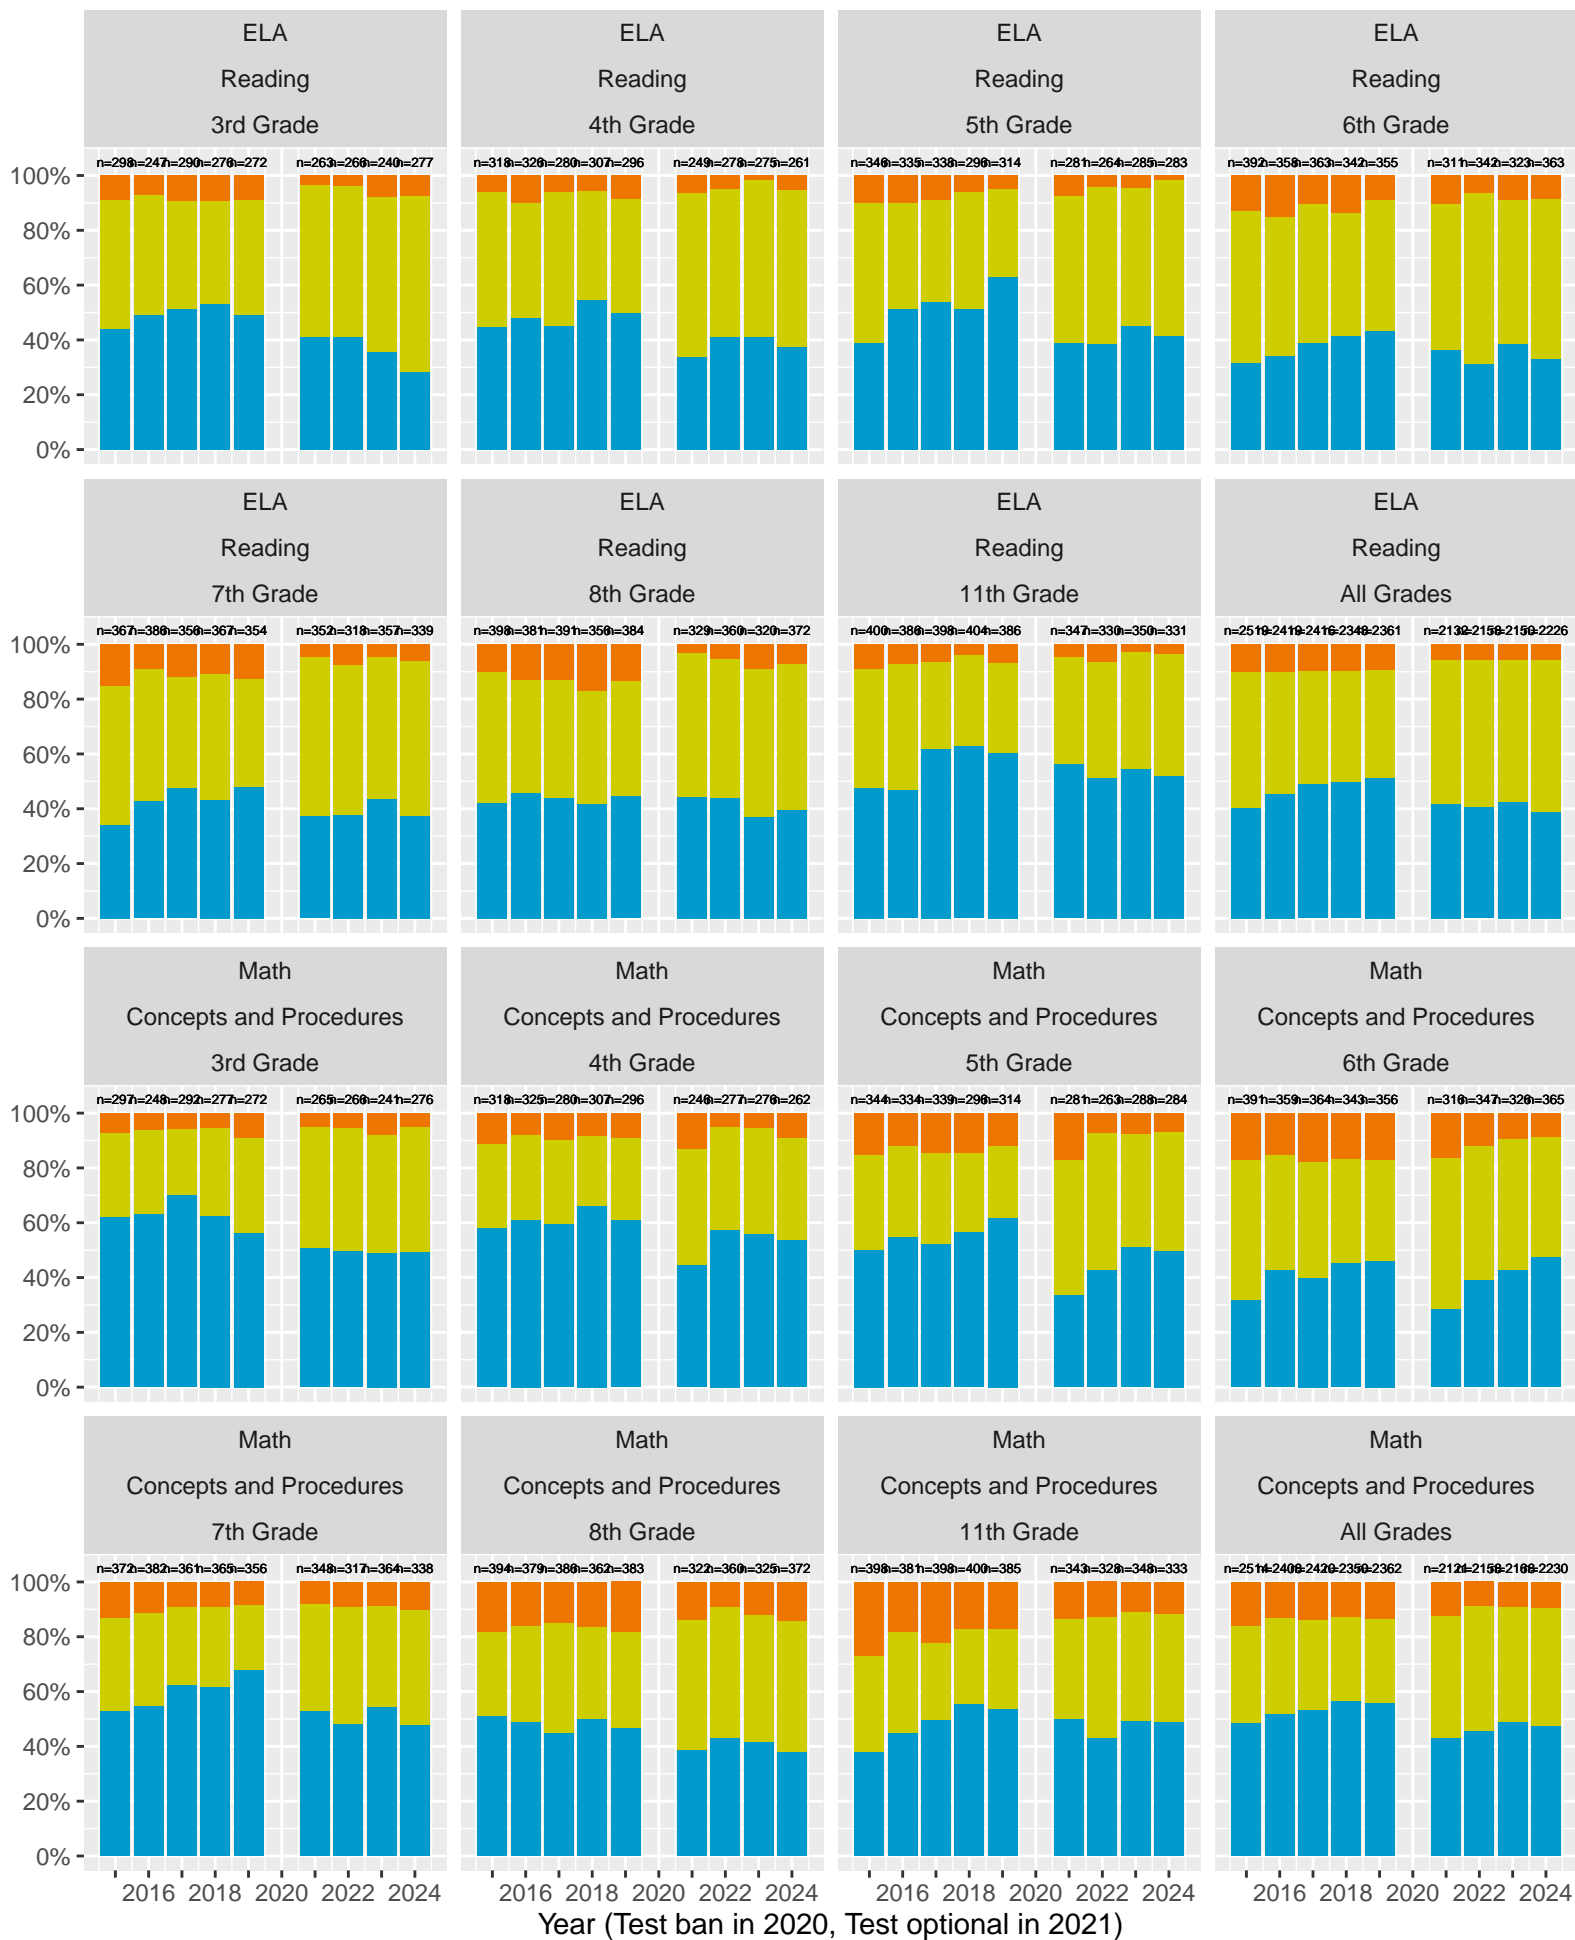

CAASPP Test Performance: Oak Park Unified School District

Key: ■ Standard Exceeded ■ Standard Met ■ Standard Nearly Met ■ Standard Not Met

Grades stacked (trends, variance, outliers)

Oak Park Unified School District (Subject Area 1)