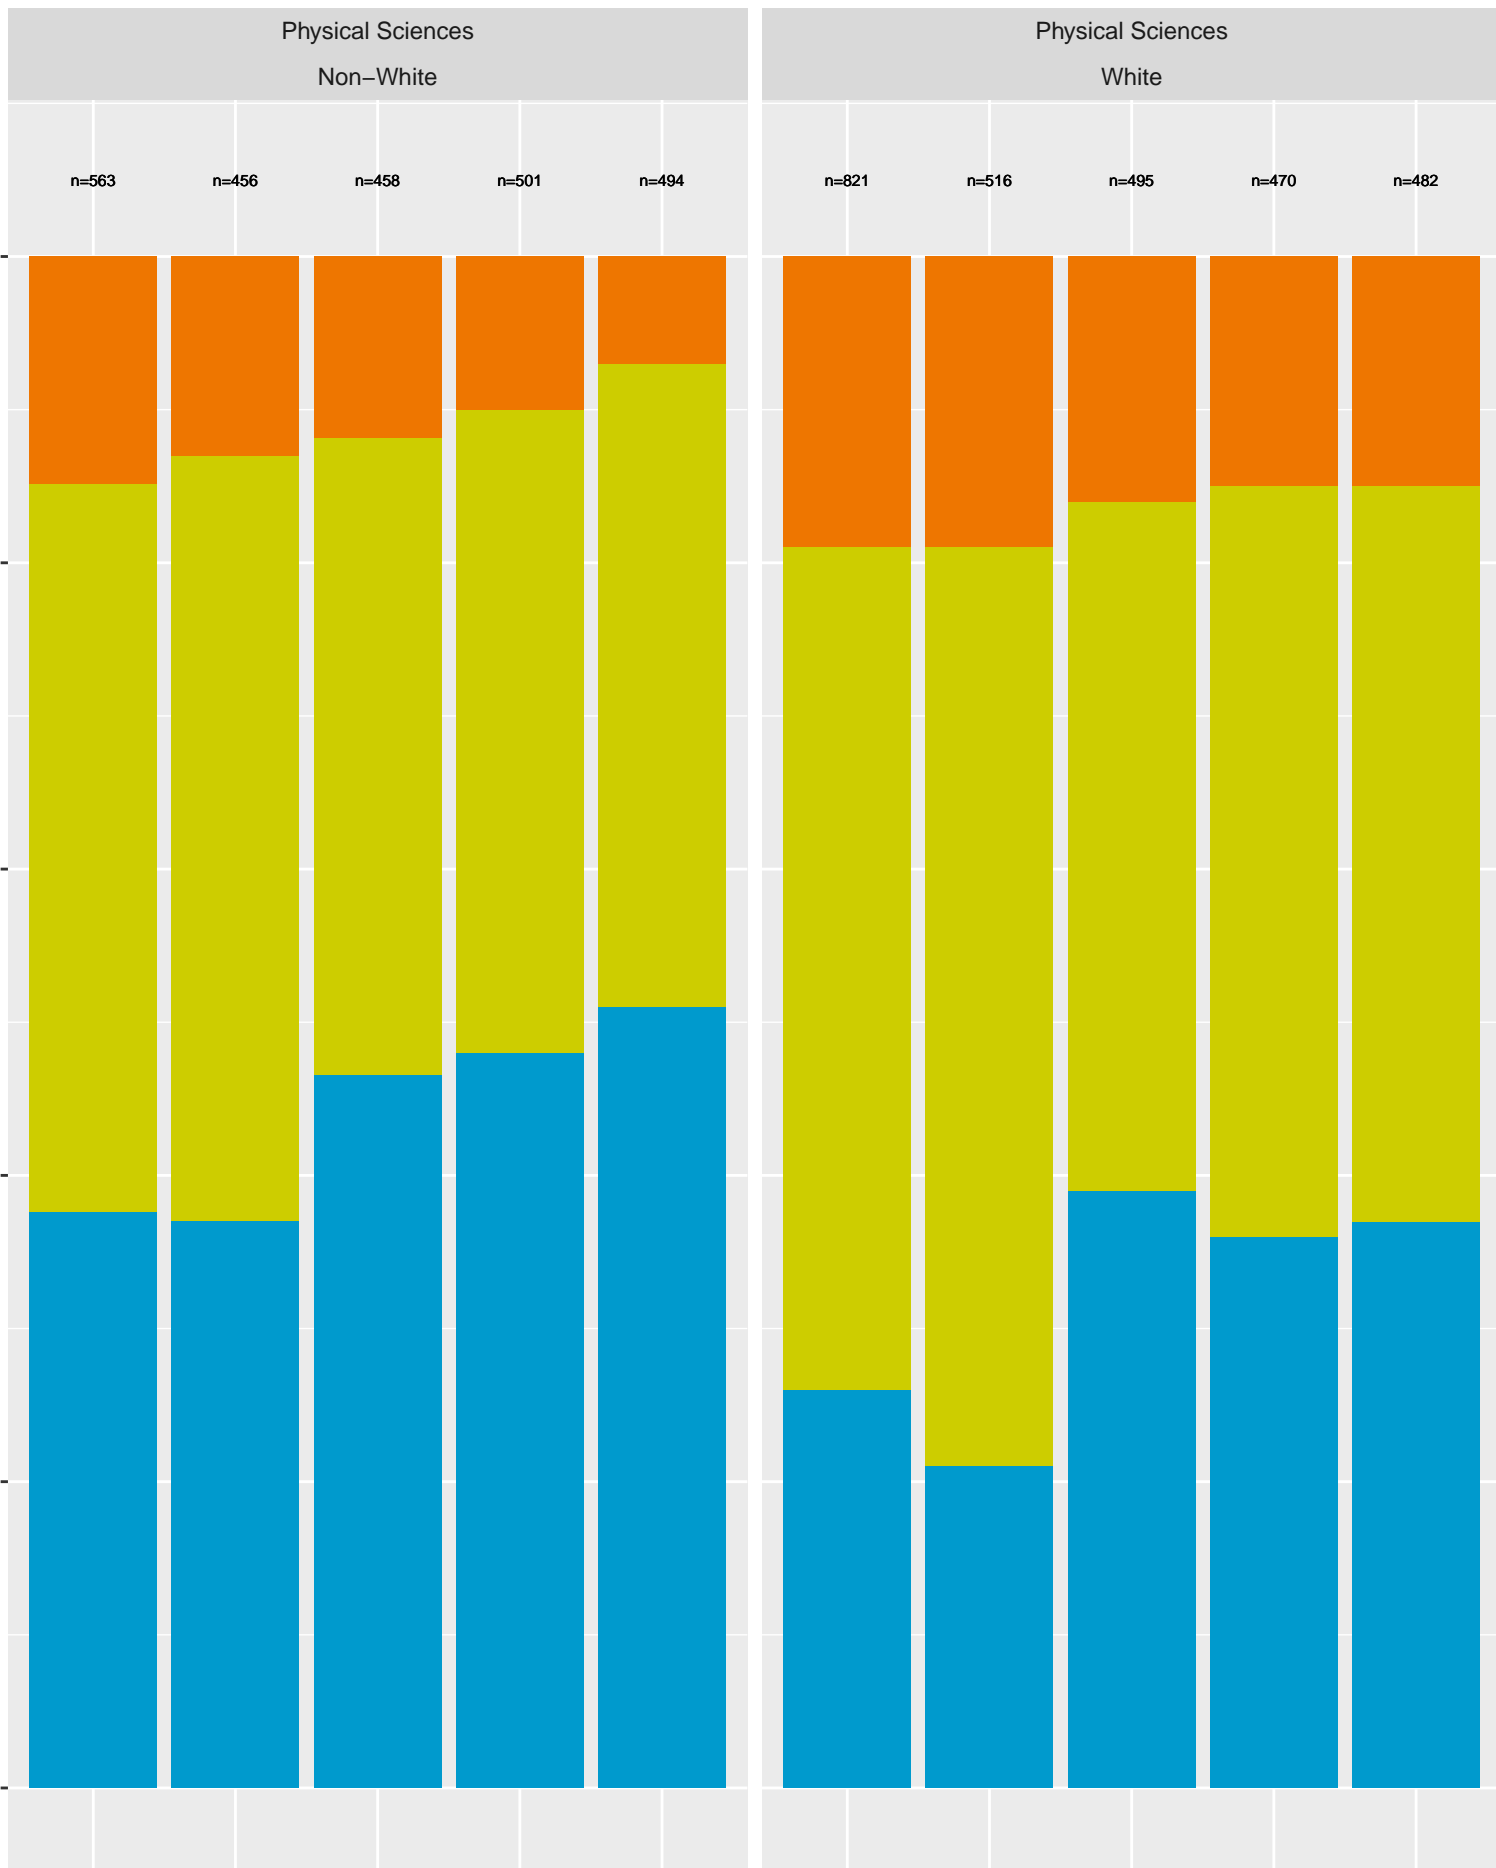

CA Science Test (CAST): Oak Park Unified School District by Non-White + White

Physical Sciences

Non-White

Physical Sciences

White

n=563

n=456

n=458

n=501

n=494

n=821

n=516

n=495

n=470

n=482

100%

80%

60%

40%

20%

0%

% of All Grades Tested

2019

2021

2022

2023

2024

2019

2021

2022

2023

2024

Year (Test ban in 2020, Test optional in 2021)

Key: Above Standard Near Standard Below Standard

Above Standard

Near Standard

Below Standard