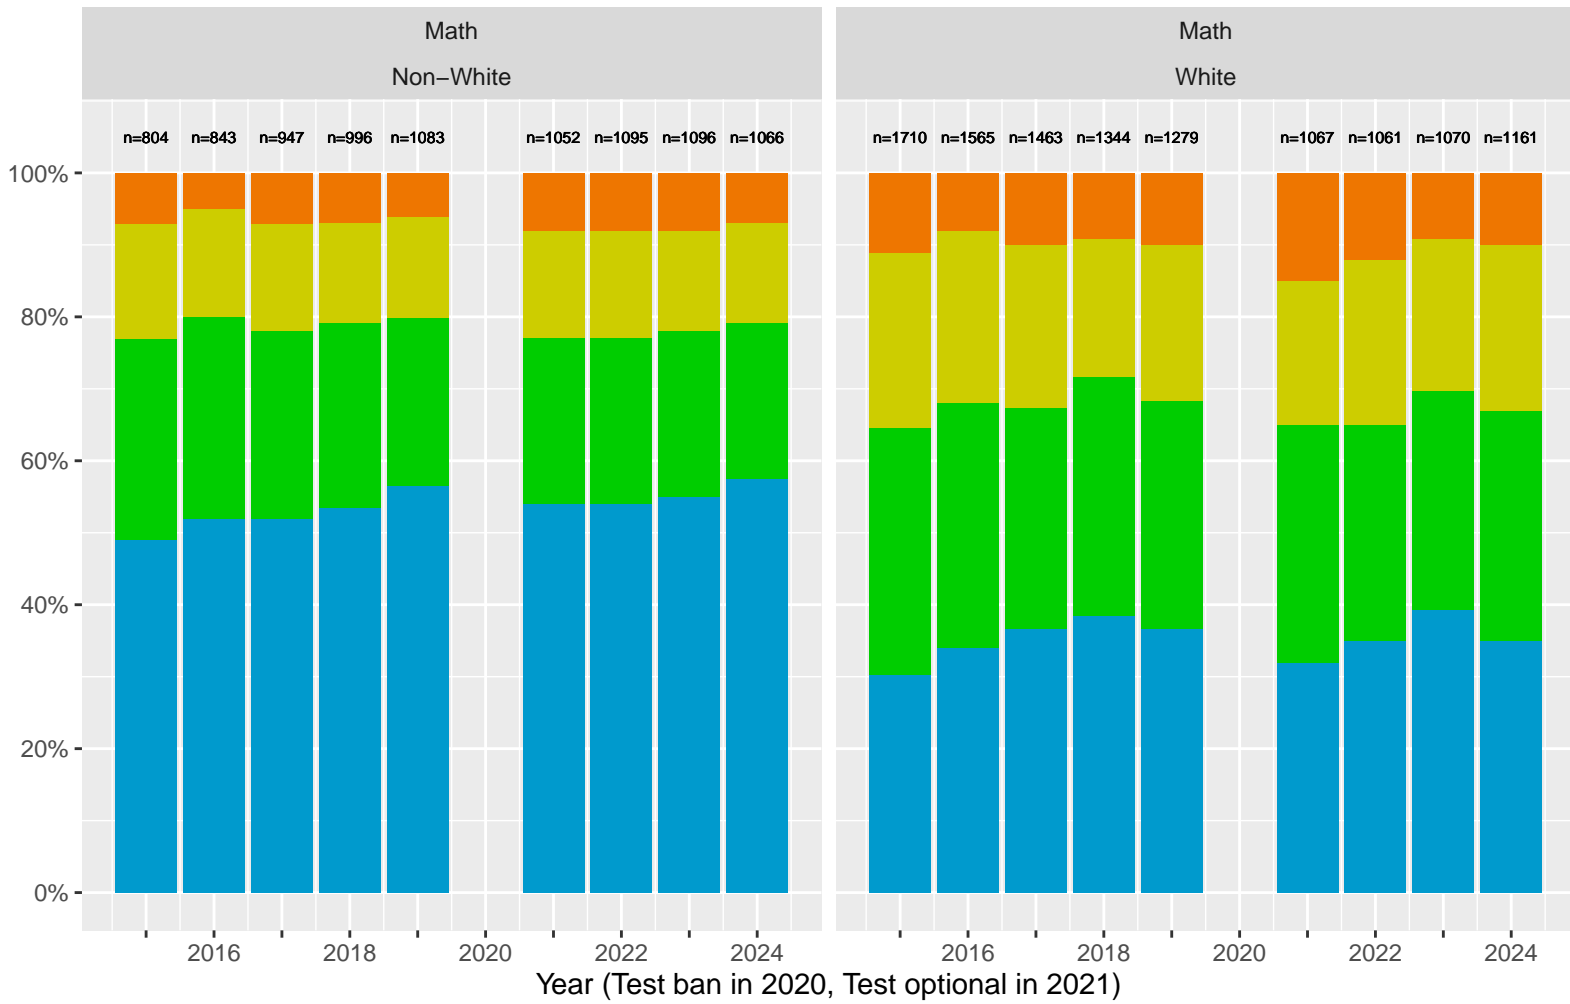

Oak Park Unified School District by Non-White + White

Key: ■ Standard Exceeded ■ Standard Met ■ Standard Nearly Met ■ Standard Not Met