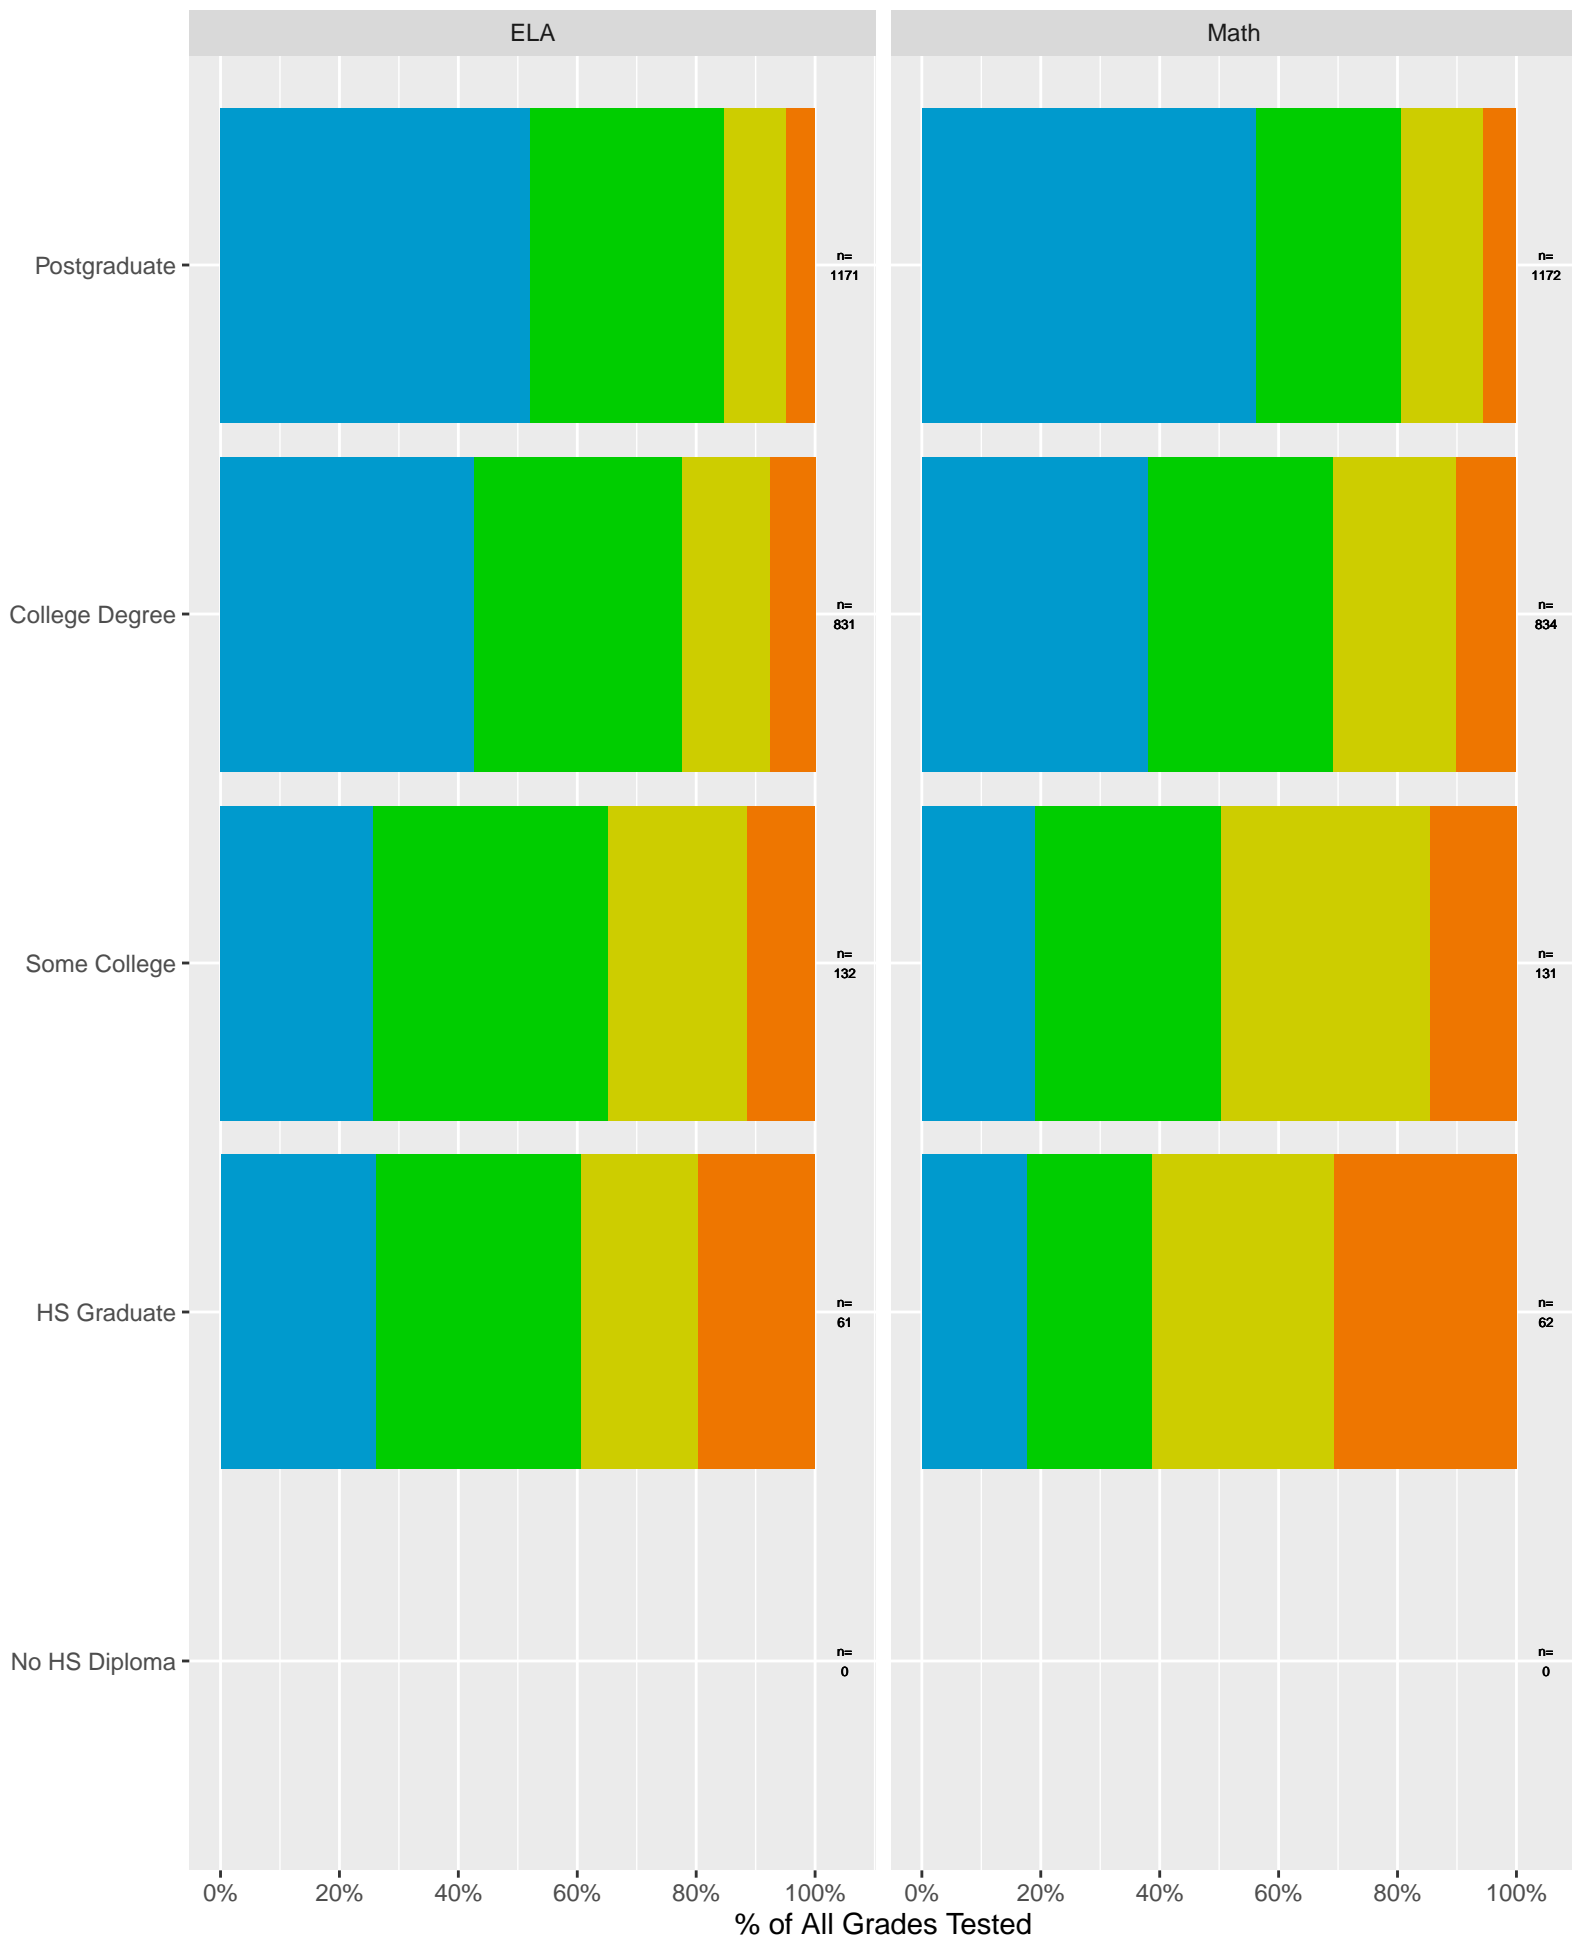

Oak Park Unified School District (2024) by Parent's Education Level

Key: ■ Standard Exceeded ■ Standard Met ■ Standard Nearly Met ■ Standard Not Met