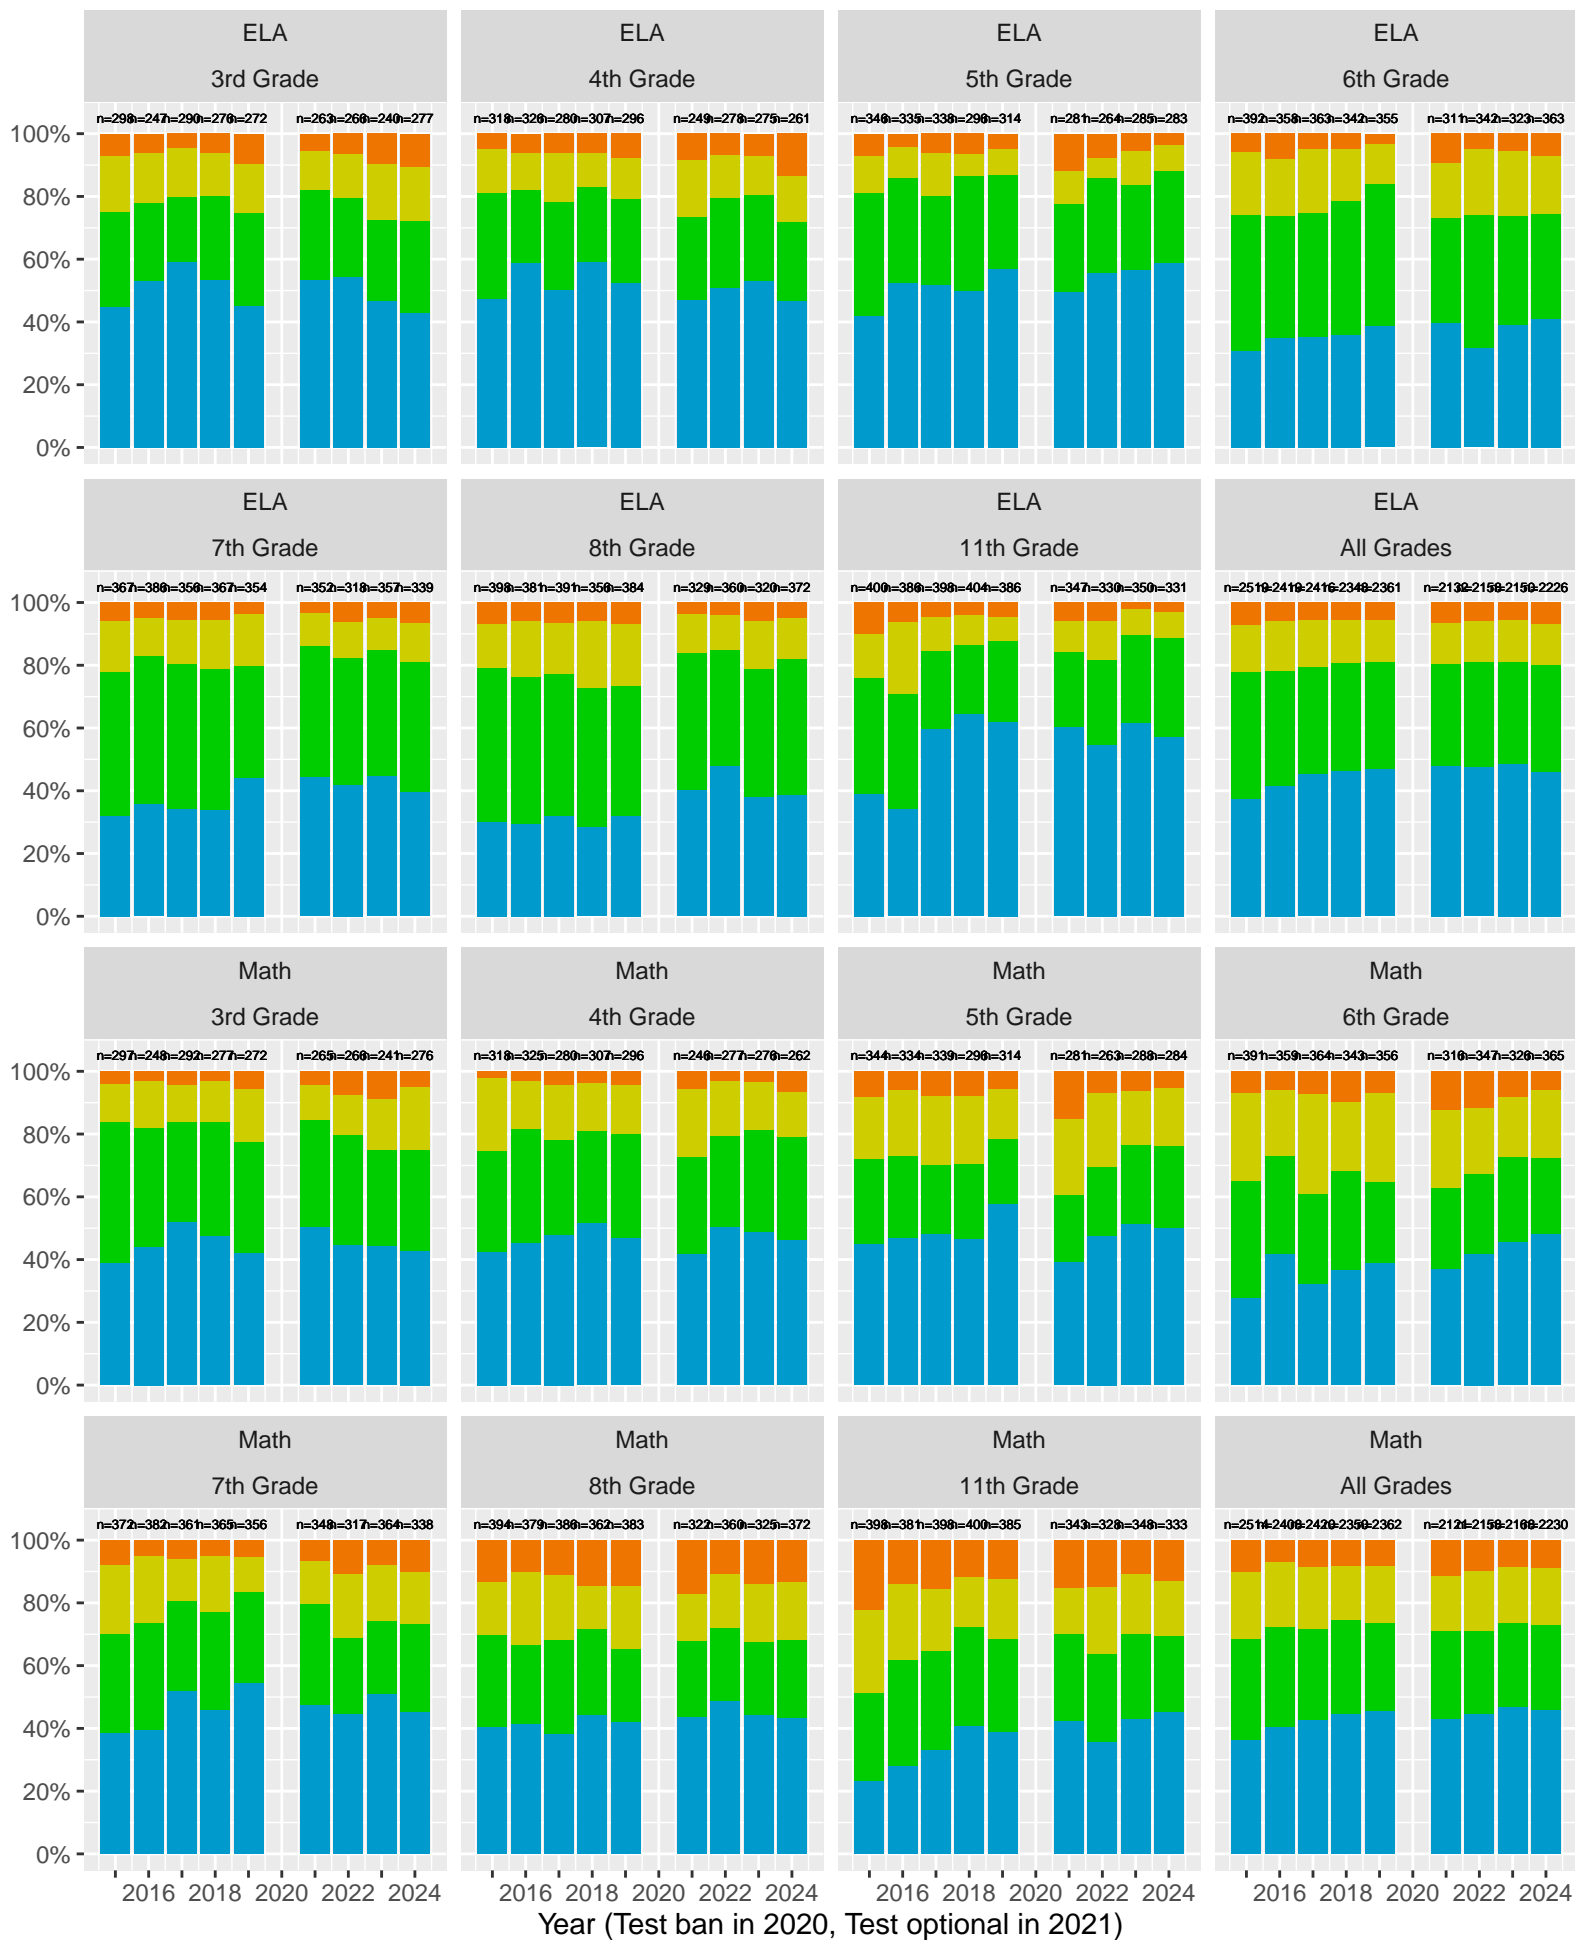

2015–24 CAASPP Trends for the Oak Park Unified School District

November 2024
Piedmont, California

TABLE OF CONTENTS

High Level ELA and Math, trending by Year and broken out by Grade.....	p 3
Year over Year (YoY) variation by Grade for Standard Met (and Exceeded).....	p 4
ELA and Math drilldown to Subject Areas 1–4, by Year, by Grade.....	p 5–8
Racial Distribution of Students in 2024.....	p 9
All Grade ELA and Math by Sex, (Non–)White, Disadvantage, Parent Ed.....	p 10–13
CAST Life Sciences, Physical Science, Earth and Space Science.....	p 14–16
CAST Life Sciences, Earth and Space by Sex.....	p 17
CAST Physical Science by (Non–)White, Parent Education.....	p 18–19

CAASPP Test Performance: Oak Park Unified School District

Key: ■ Standard Exceeded ■ Standard Met ■ Standard Nearly Met ■ Standard Not Met

Grades stacked (trends, variance, outliers)

Oak Park Unified School District (Subject Area 1)