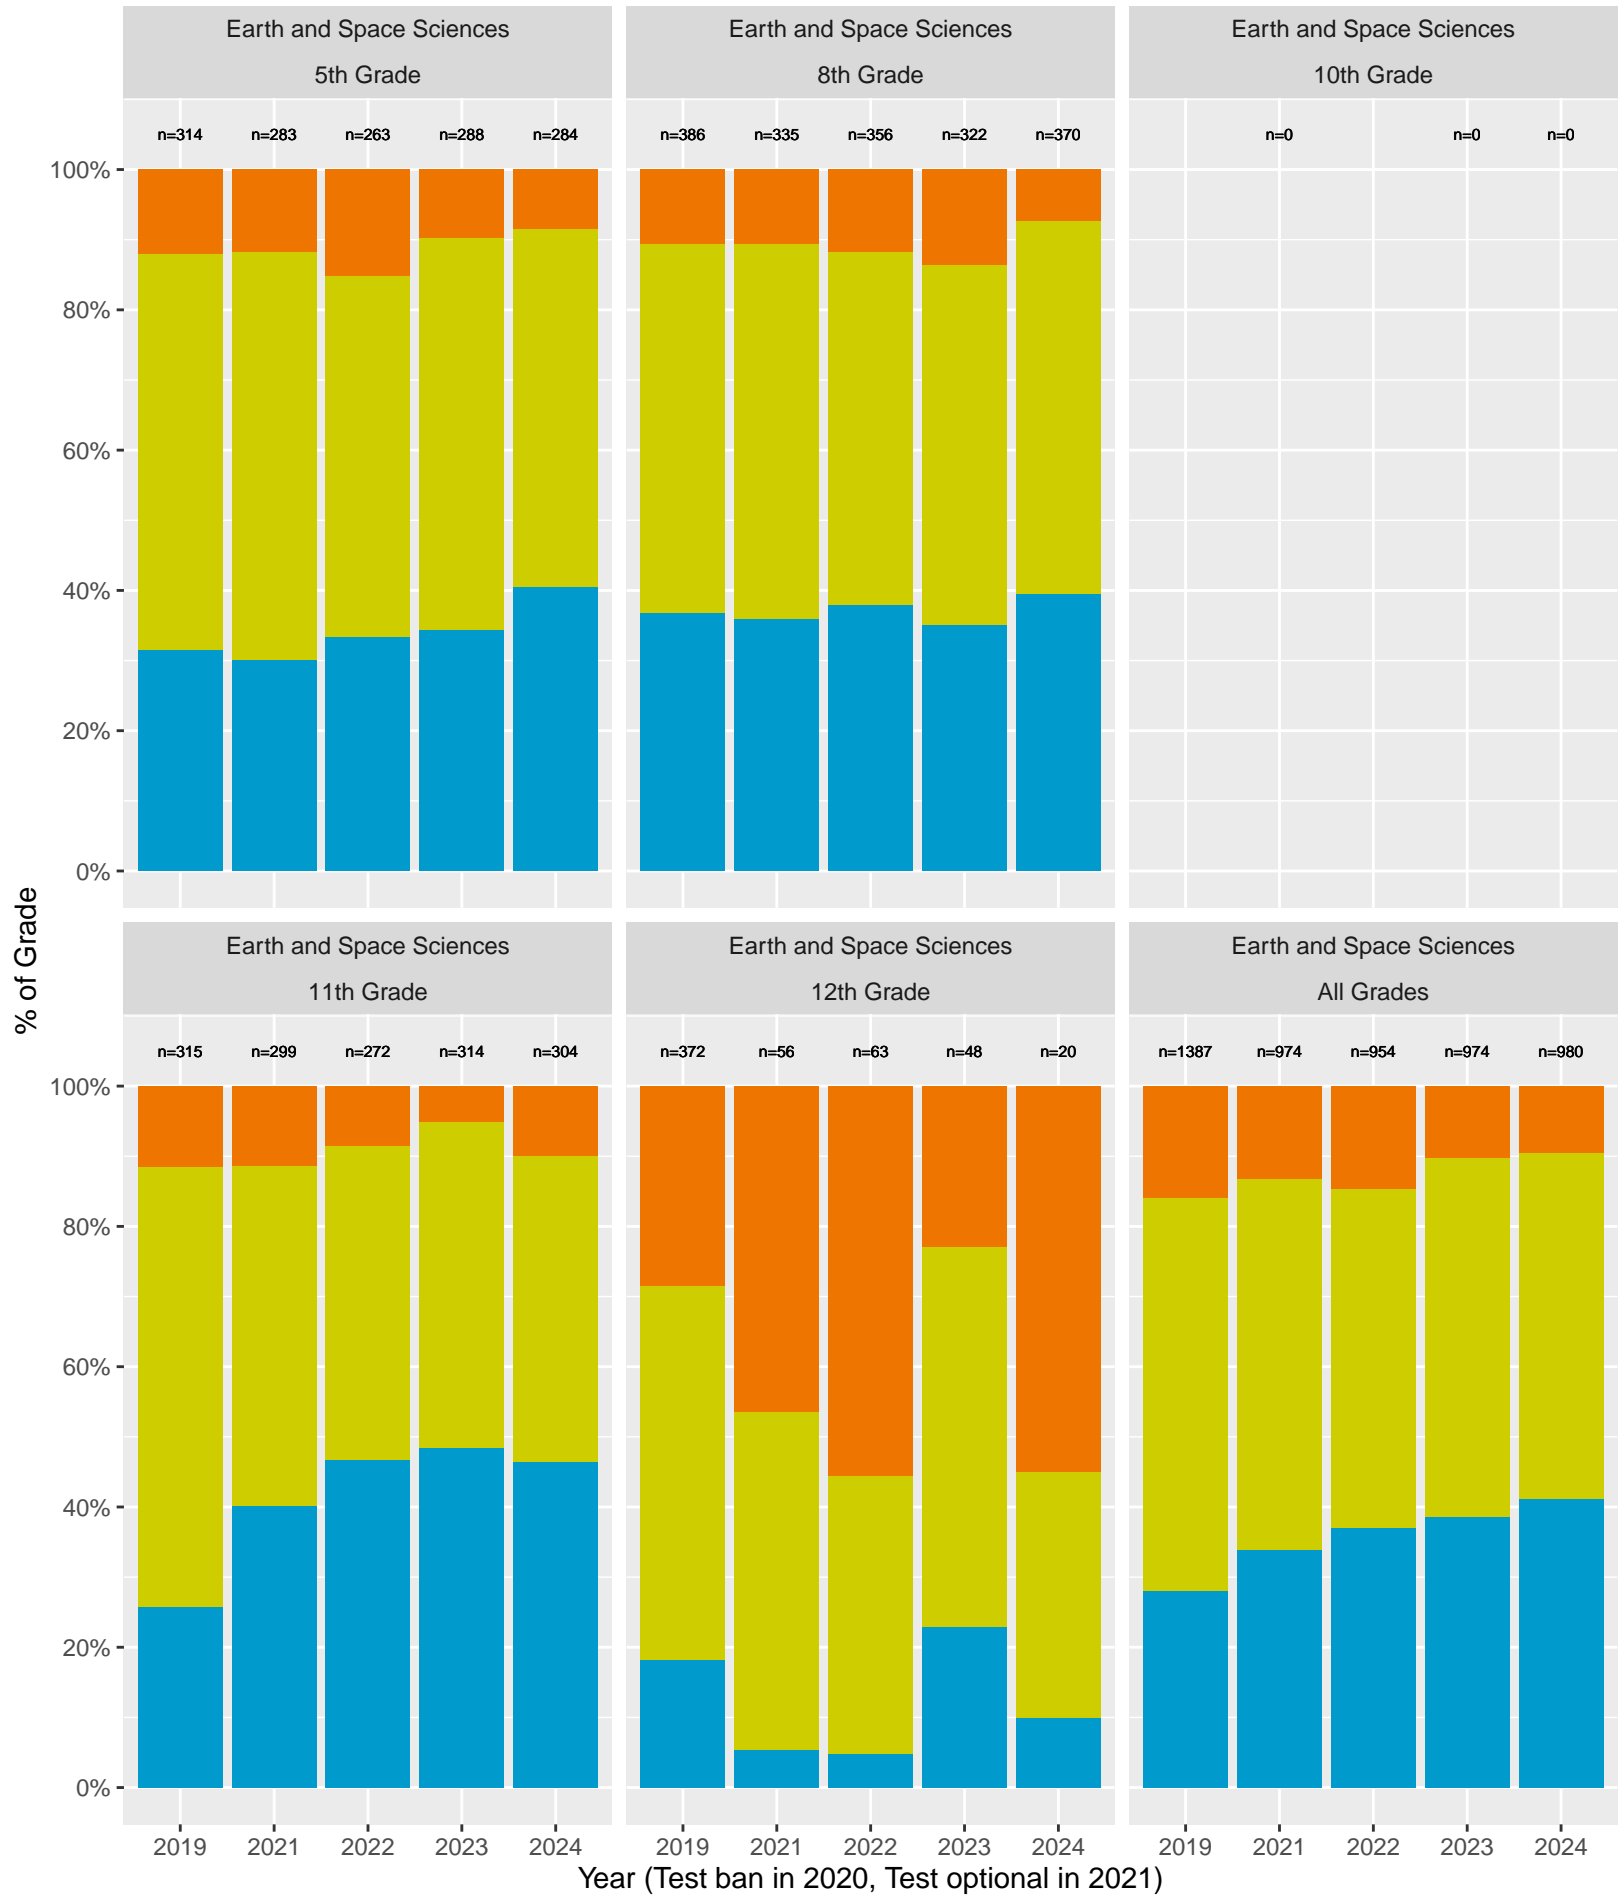

CA Science Test (CAST): Oak Park Unified School District (Earth and Space Sciences)

Key: ■ Above Standard ■ Near Standard ■ Below Standard