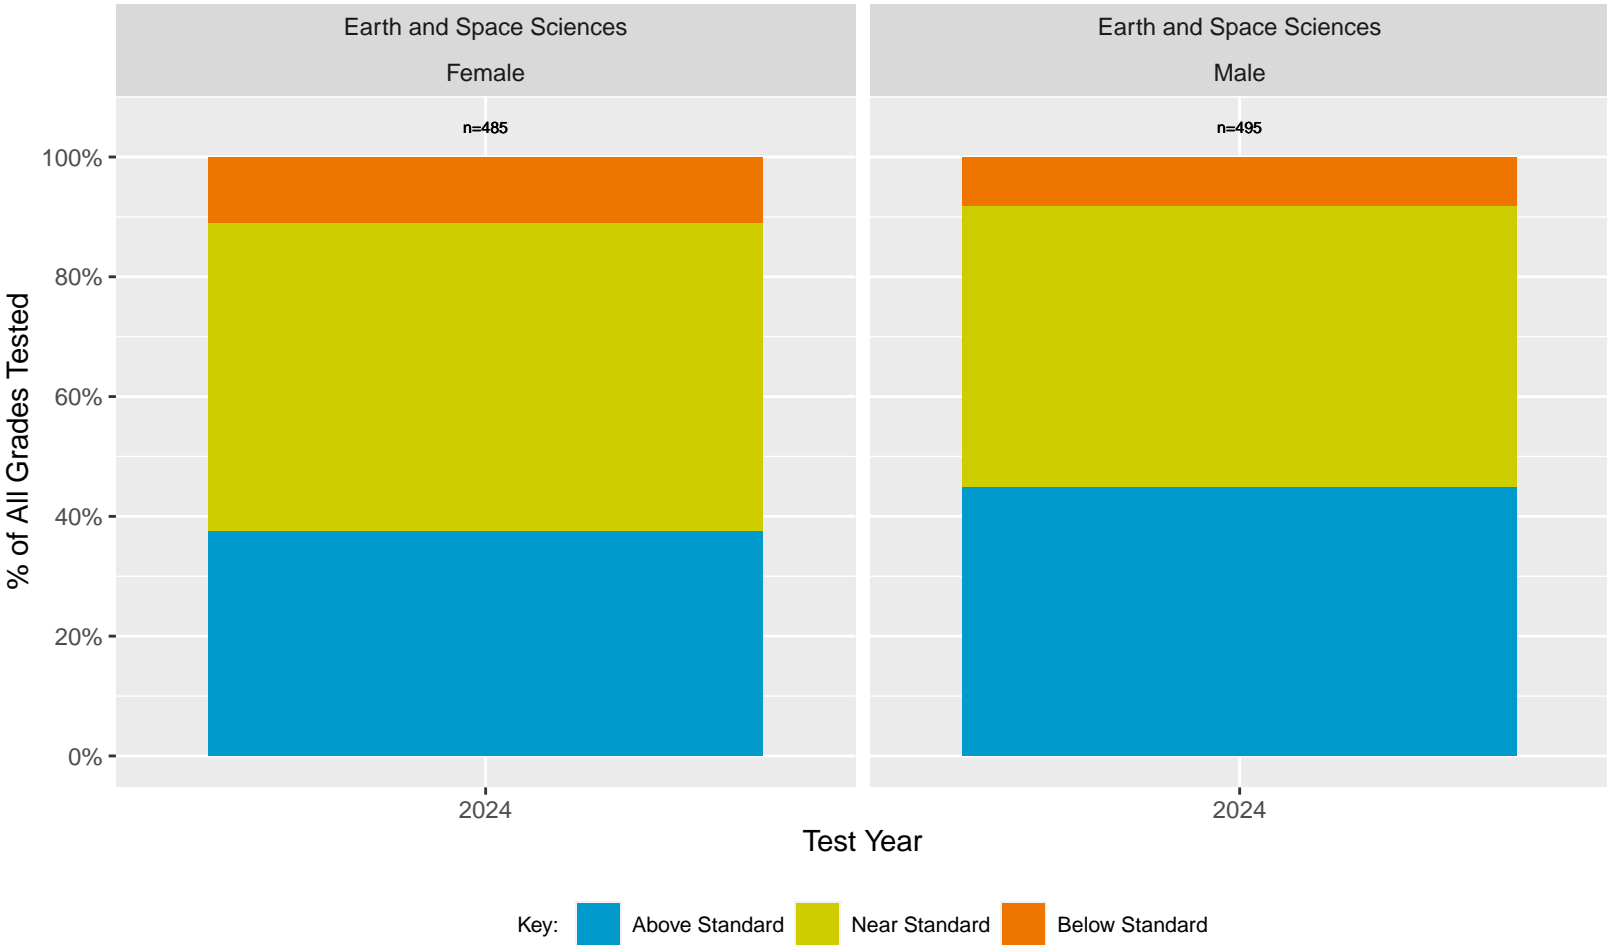

CA Science Test (CAST): Oak Park Unified School District (Sex)