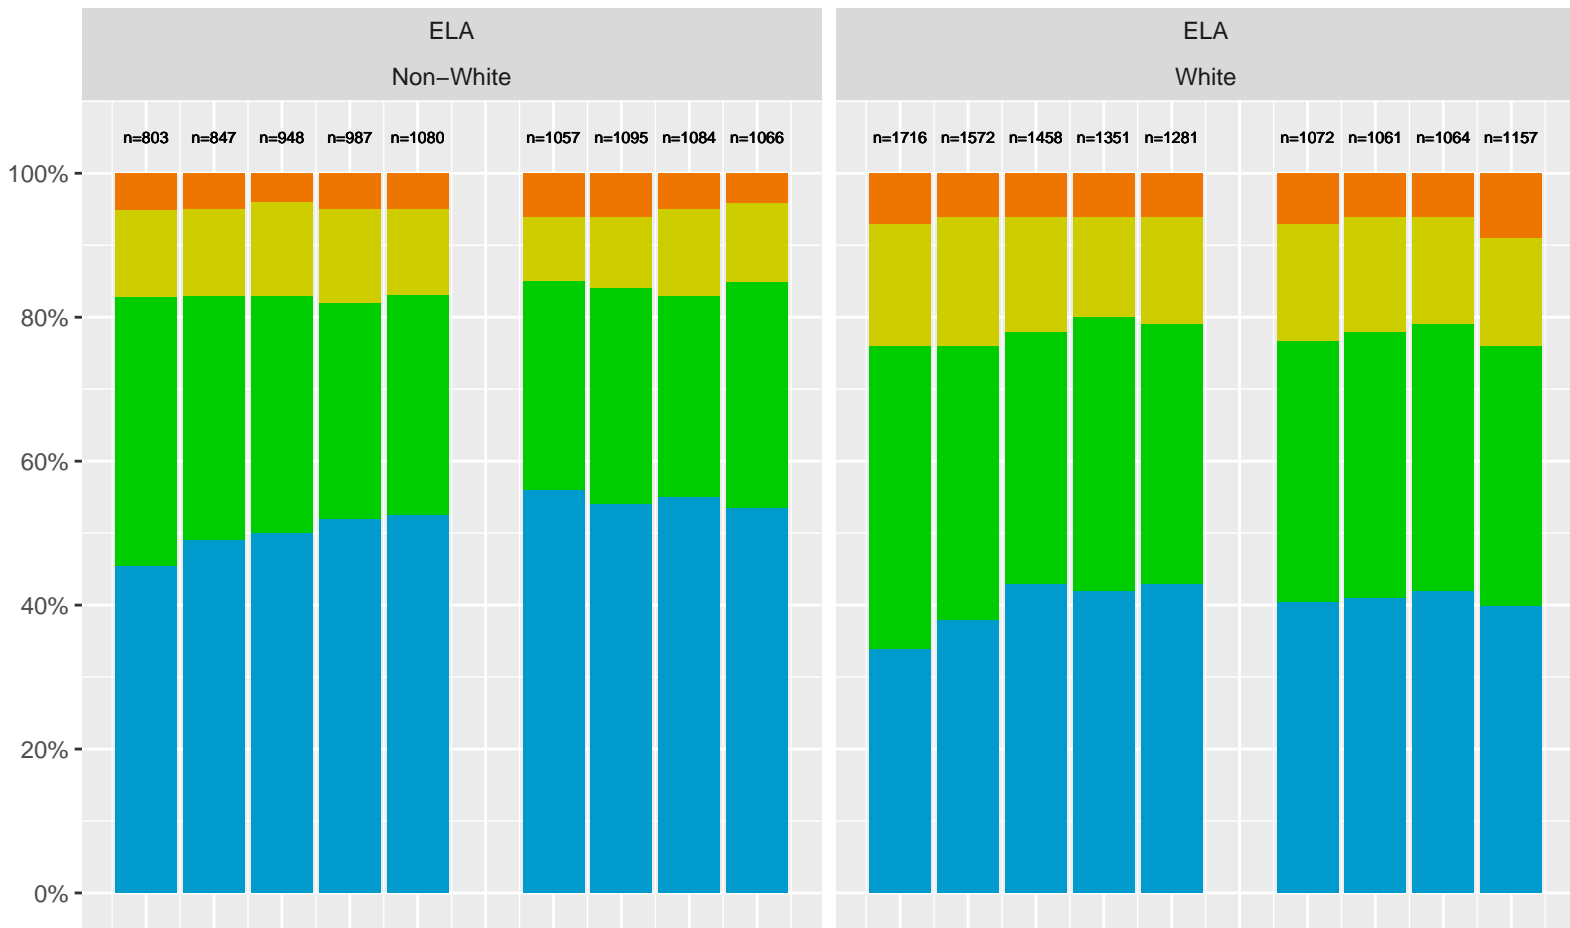

Key: ■ Above Standard ■ Near Standard ■ Below Standard

Oak Park Unified School District (Subject Area 4)

Key: ■ Above Standard ■ Near Standard ■ Below Standard

Racial distribution of Oak Park Unified School District students tested in 2024

Oak Park Unified School District by Sex

Key: ■ Standard Exceeded ■ Standard Met ■ Standard Nearly Met ■ Standard Not Met

Oak Park Unified School District by Non-White + White

Key: ■ Standard Exceeded ■ Standard Met ■ Standard Nearly Met ■ Standard Not Met