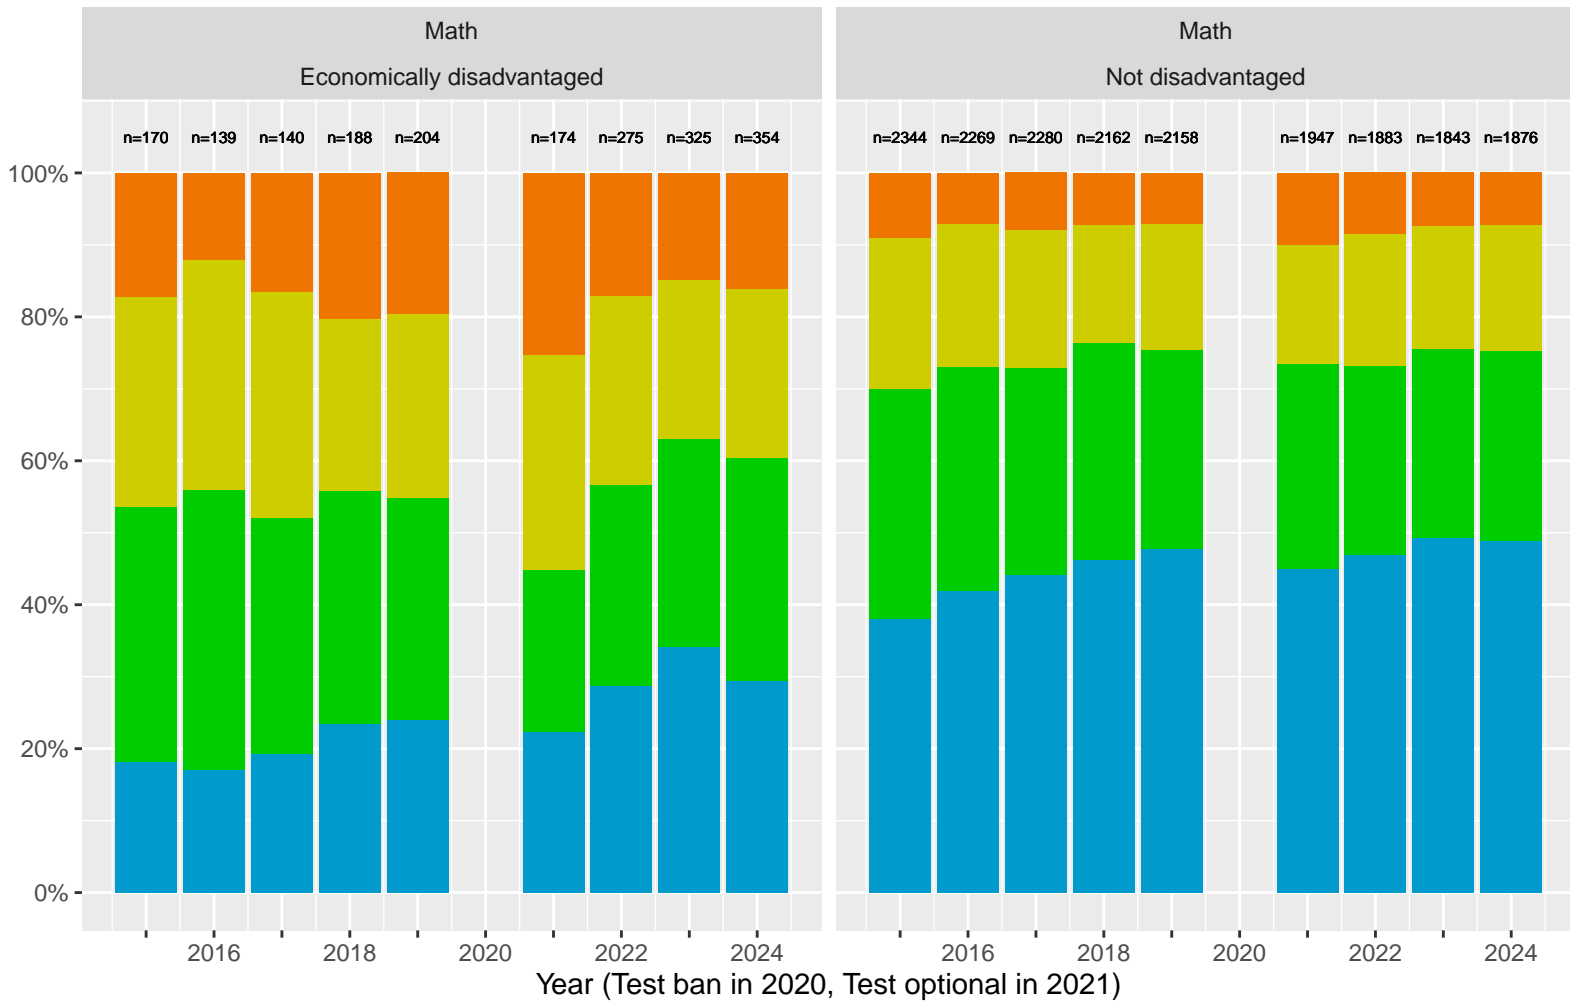

Oak Park Unified School District by Economic Disadvantage

Key: ■ Standard Exceeded ■ Standard Met ■ Standard Nearly Met ■ Standard Not Met