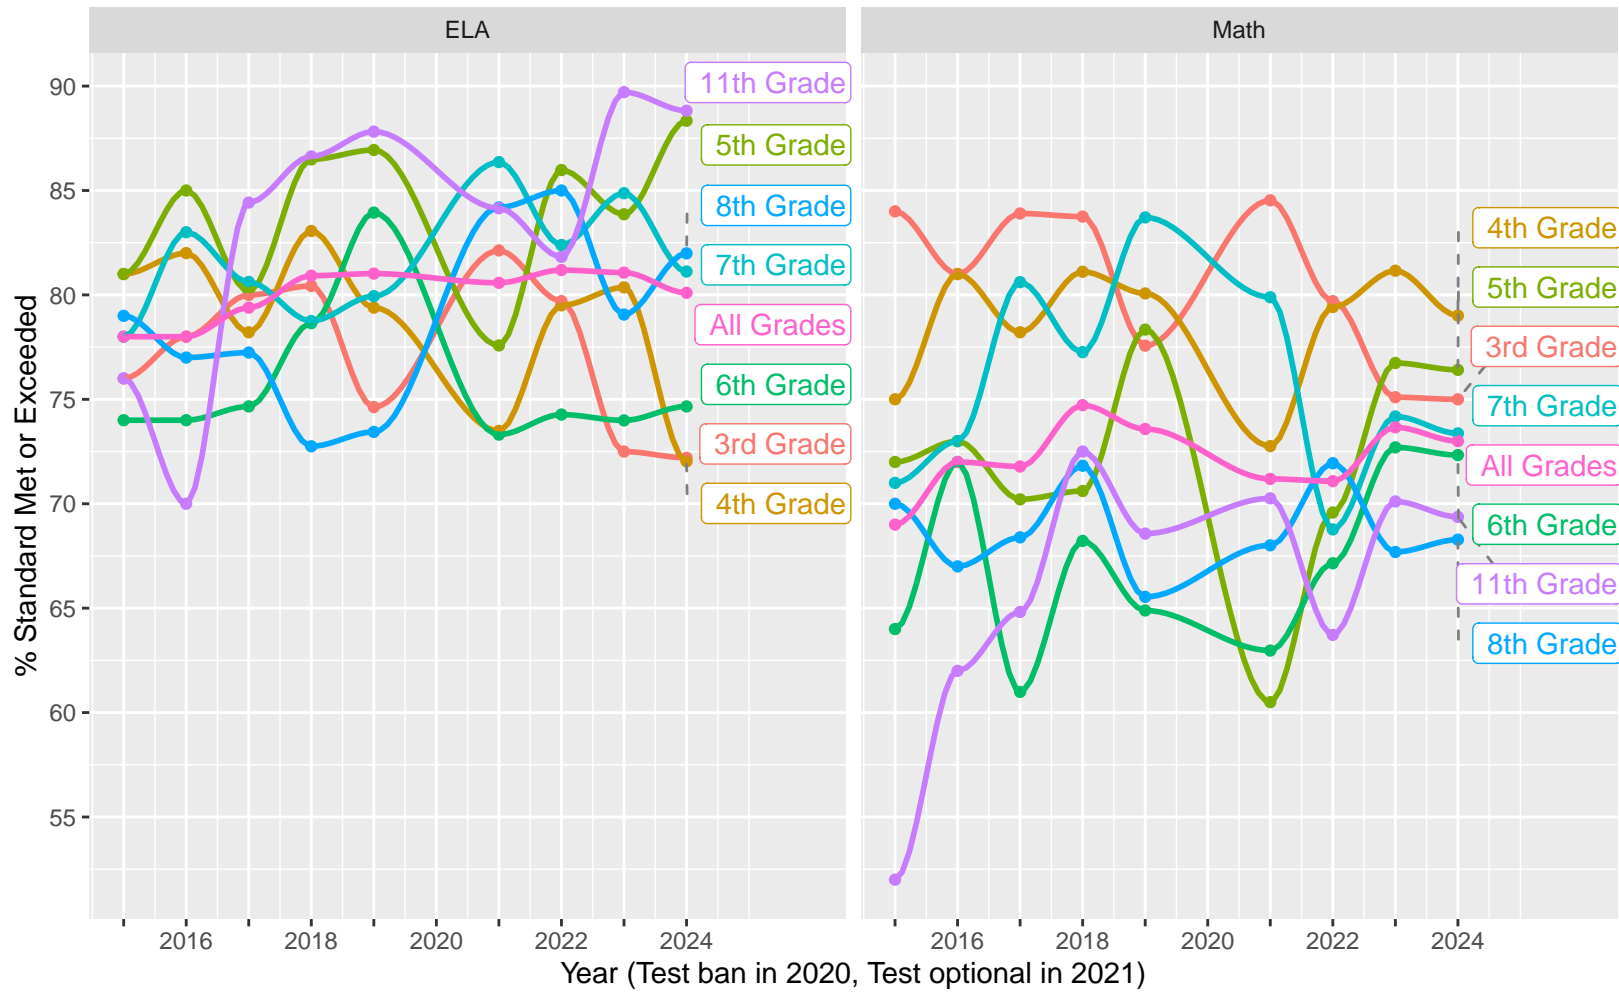

Grades stacked (trends, variance, outliers)