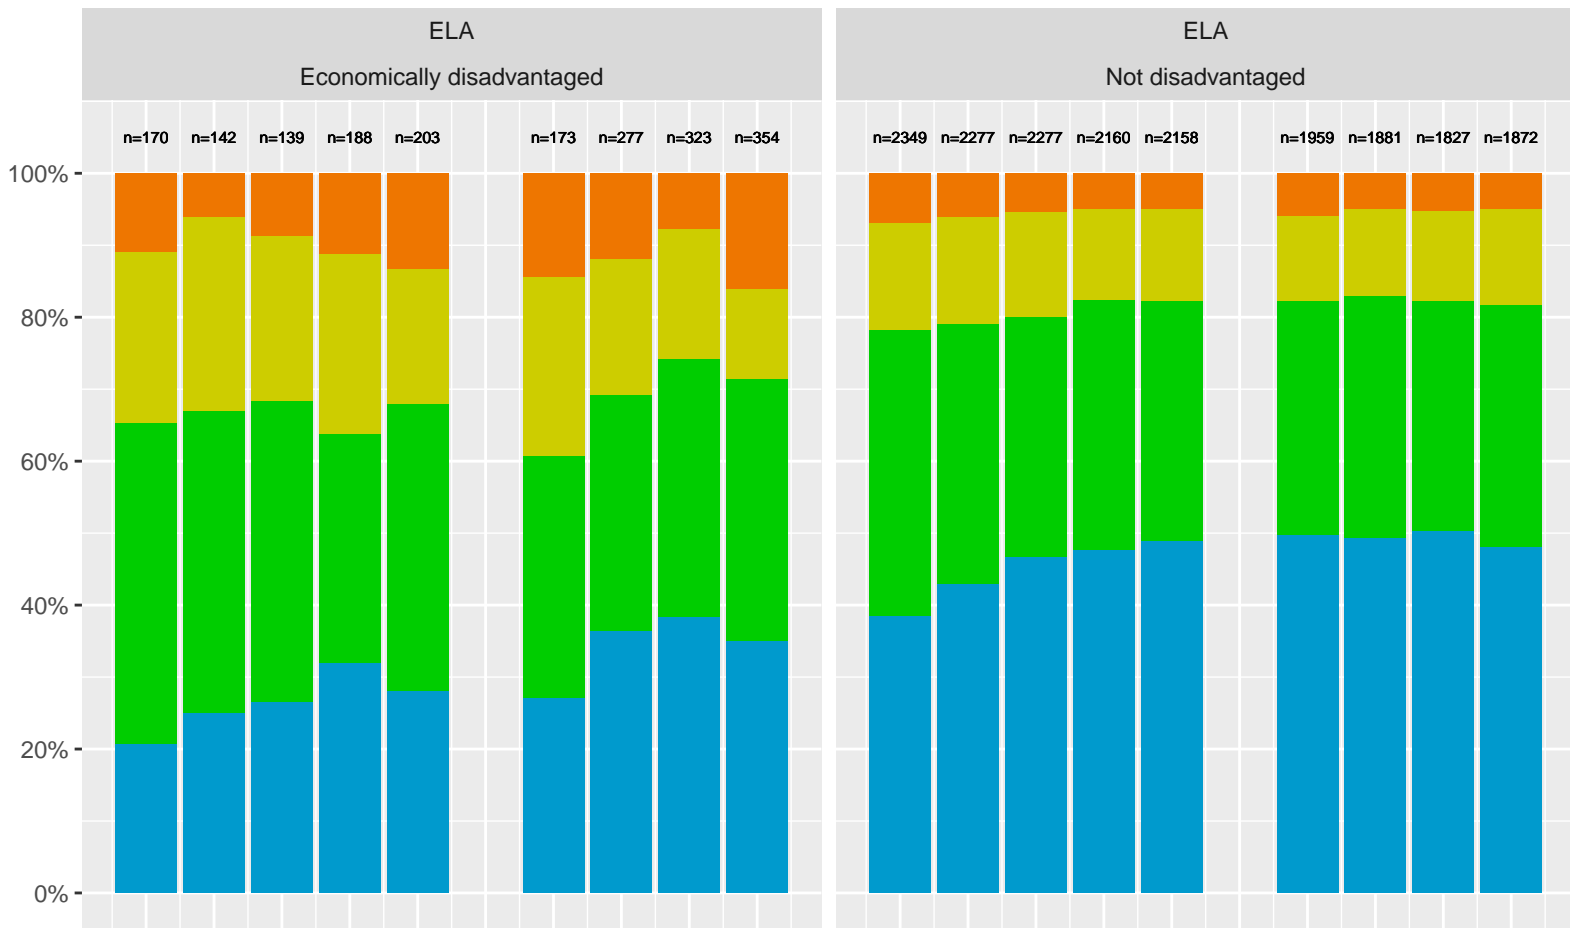

Oak Park Unified School District by Sex

Key: ■ Standard Exceeded ■ Standard Met ■ Standard Nearly Met ■ Standard Not Met

Oak Park Unified School District by Non-White + White

Key: ■ Standard Exceeded ■ Standard Met ■ Standard Nearly Met ■ Standard Not Met

Oak Park Unified School District by Economic Disadvantage

Key: ■ Standard Exceeded ■ Standard Met ■ Standard Nearly Met ■ Standard Not Met

Oak Park Unified School District (2024) by Parent's Education Level