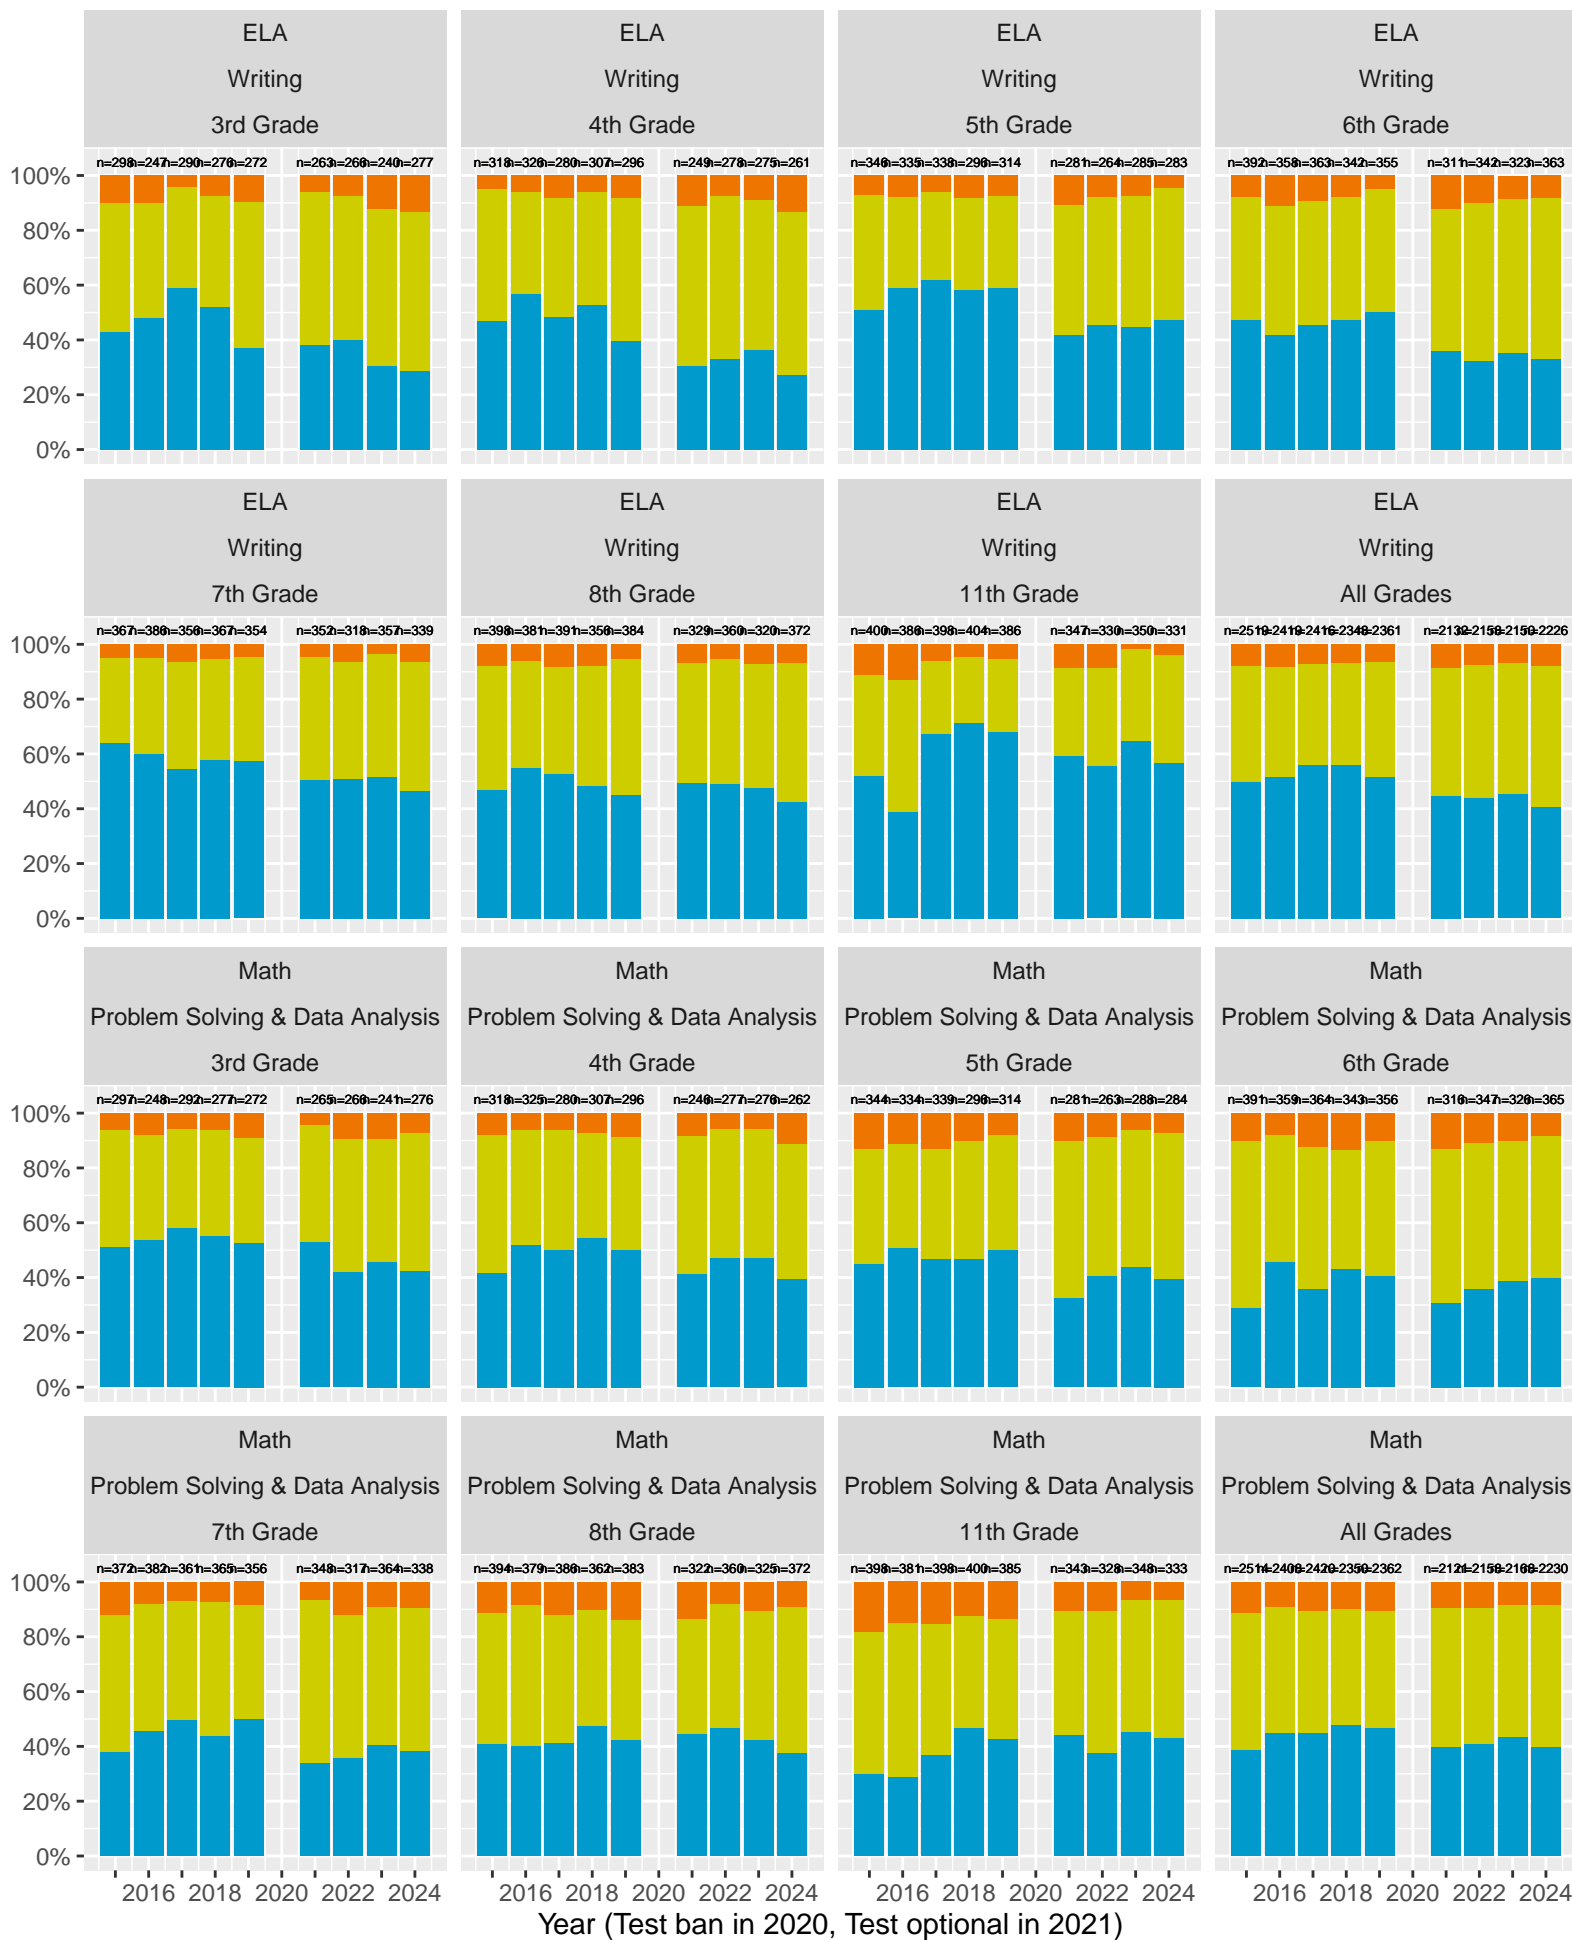

Oak Park Unified School District (Subject Area 2)

Key: ■ Above Standard ■ Near Standard ■ Below Standard