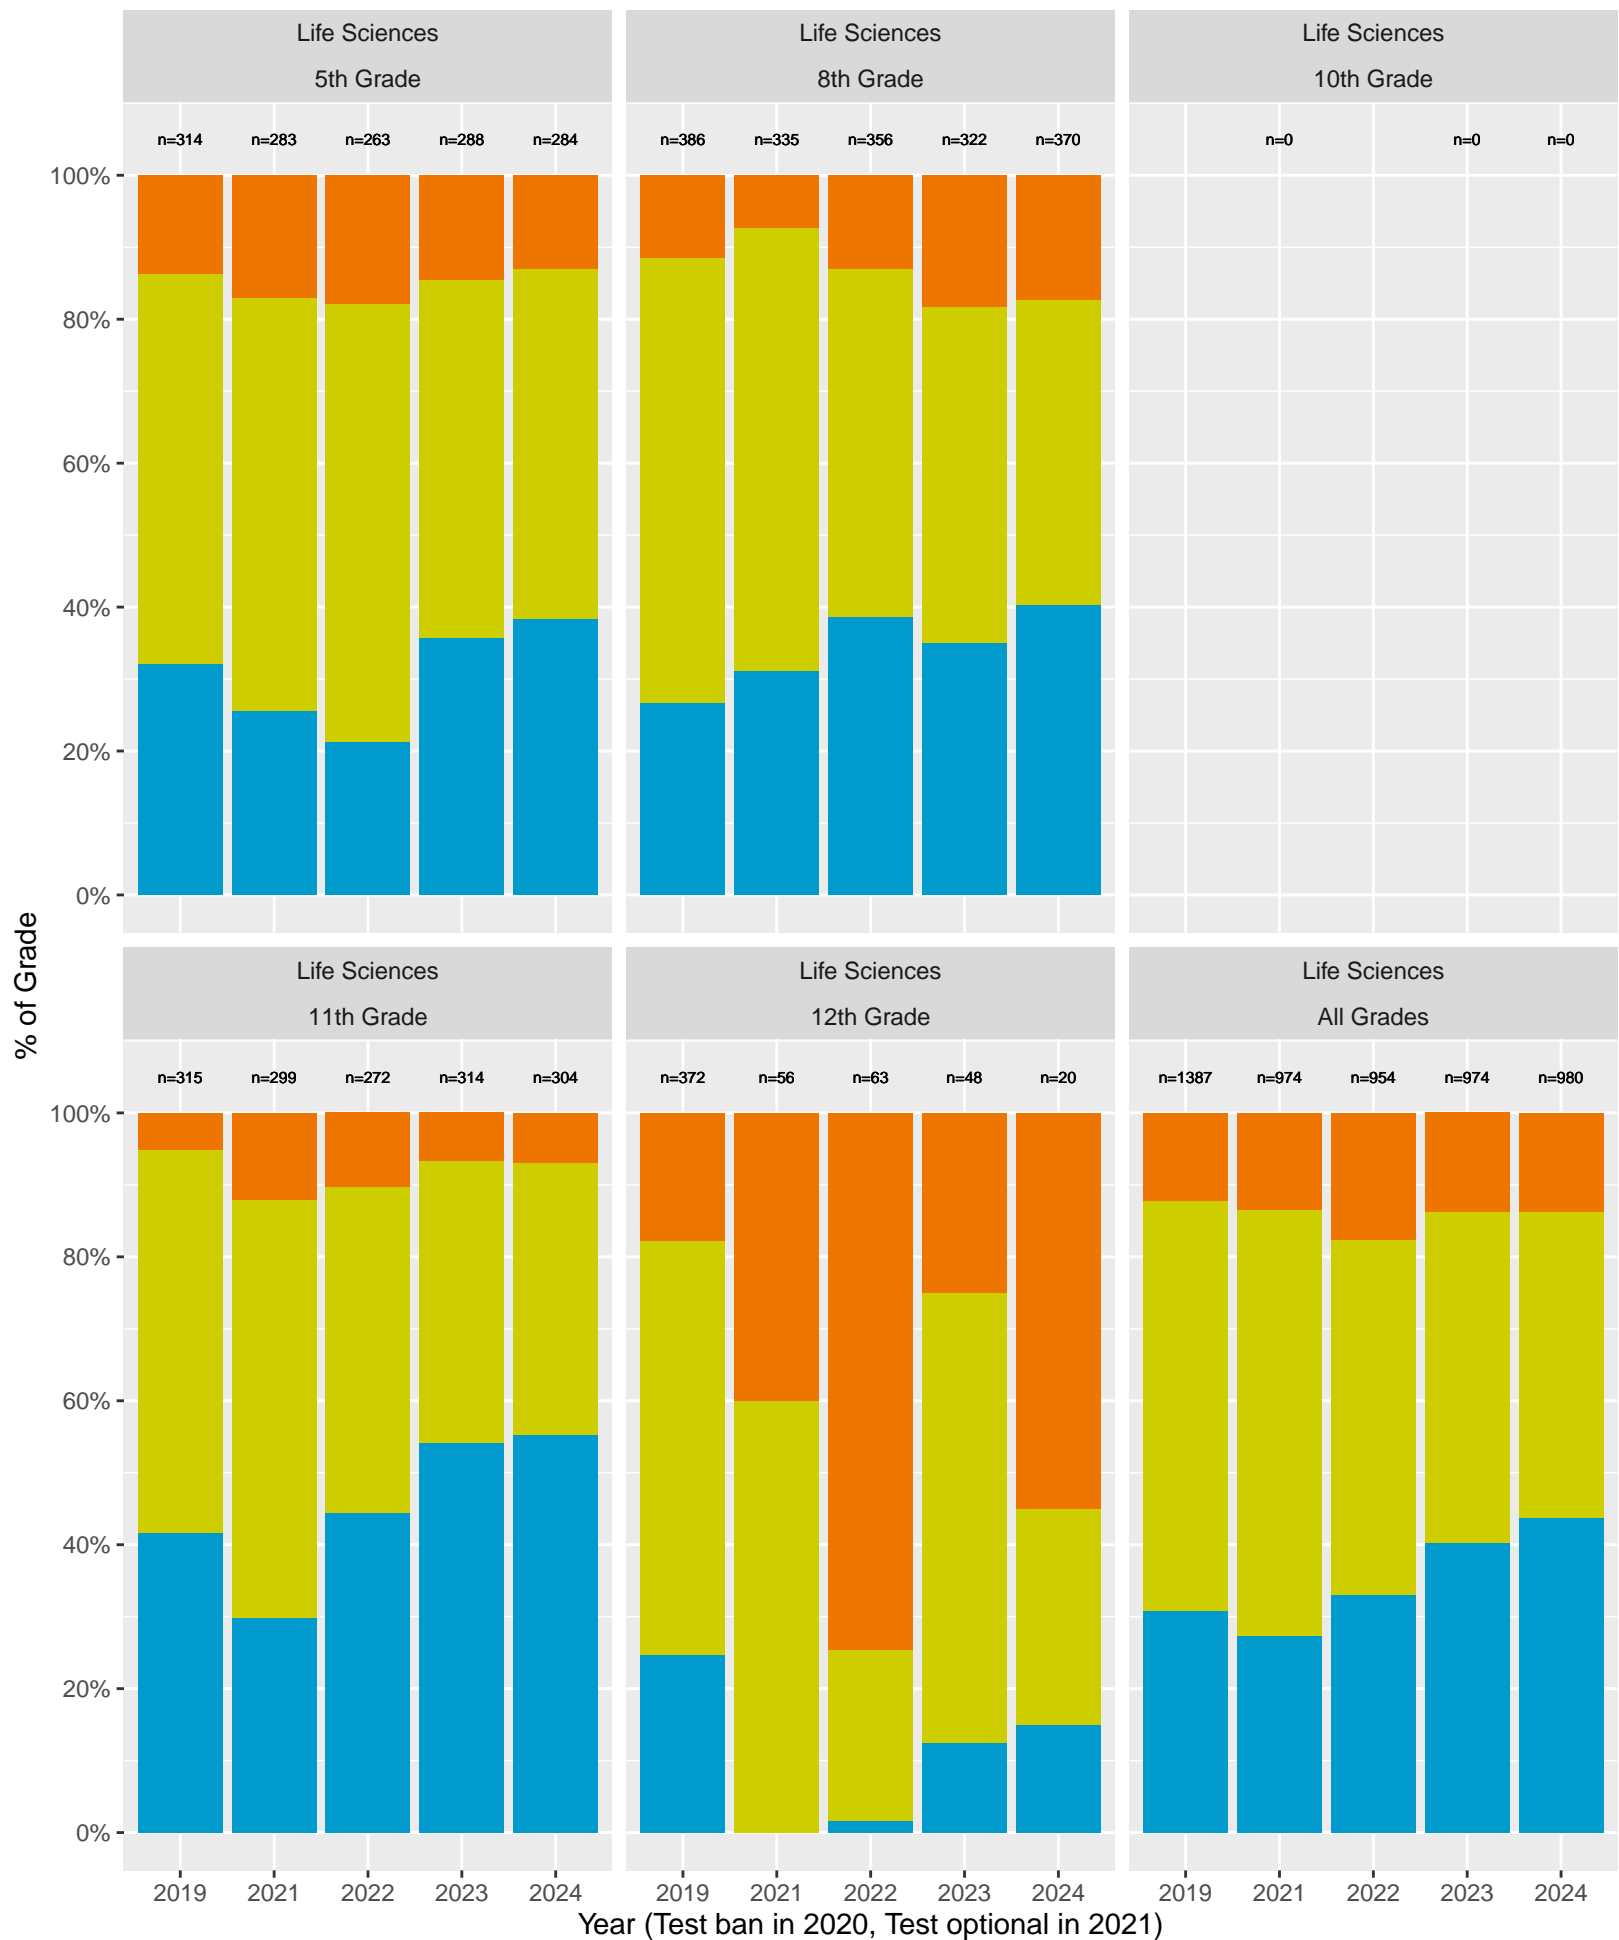

Oak Park Unified School District by Economic Disadvantage

Key: ■ Standard Exceeded ■ Standard Met ■ Standard Nearly Met ■ Standard Not Met

Oak Park Unified School District (2024) by Parent's Education Level

Key: ■ Standard Exceeded ■ Standard Met ■ Standard Nearly Met ■ Standard Not Met

CA Science Test (CAST): Oak Park Unified School District (Life Sciences)

Key: ■ Above Standard ■ Near Standard ■ Below Standard