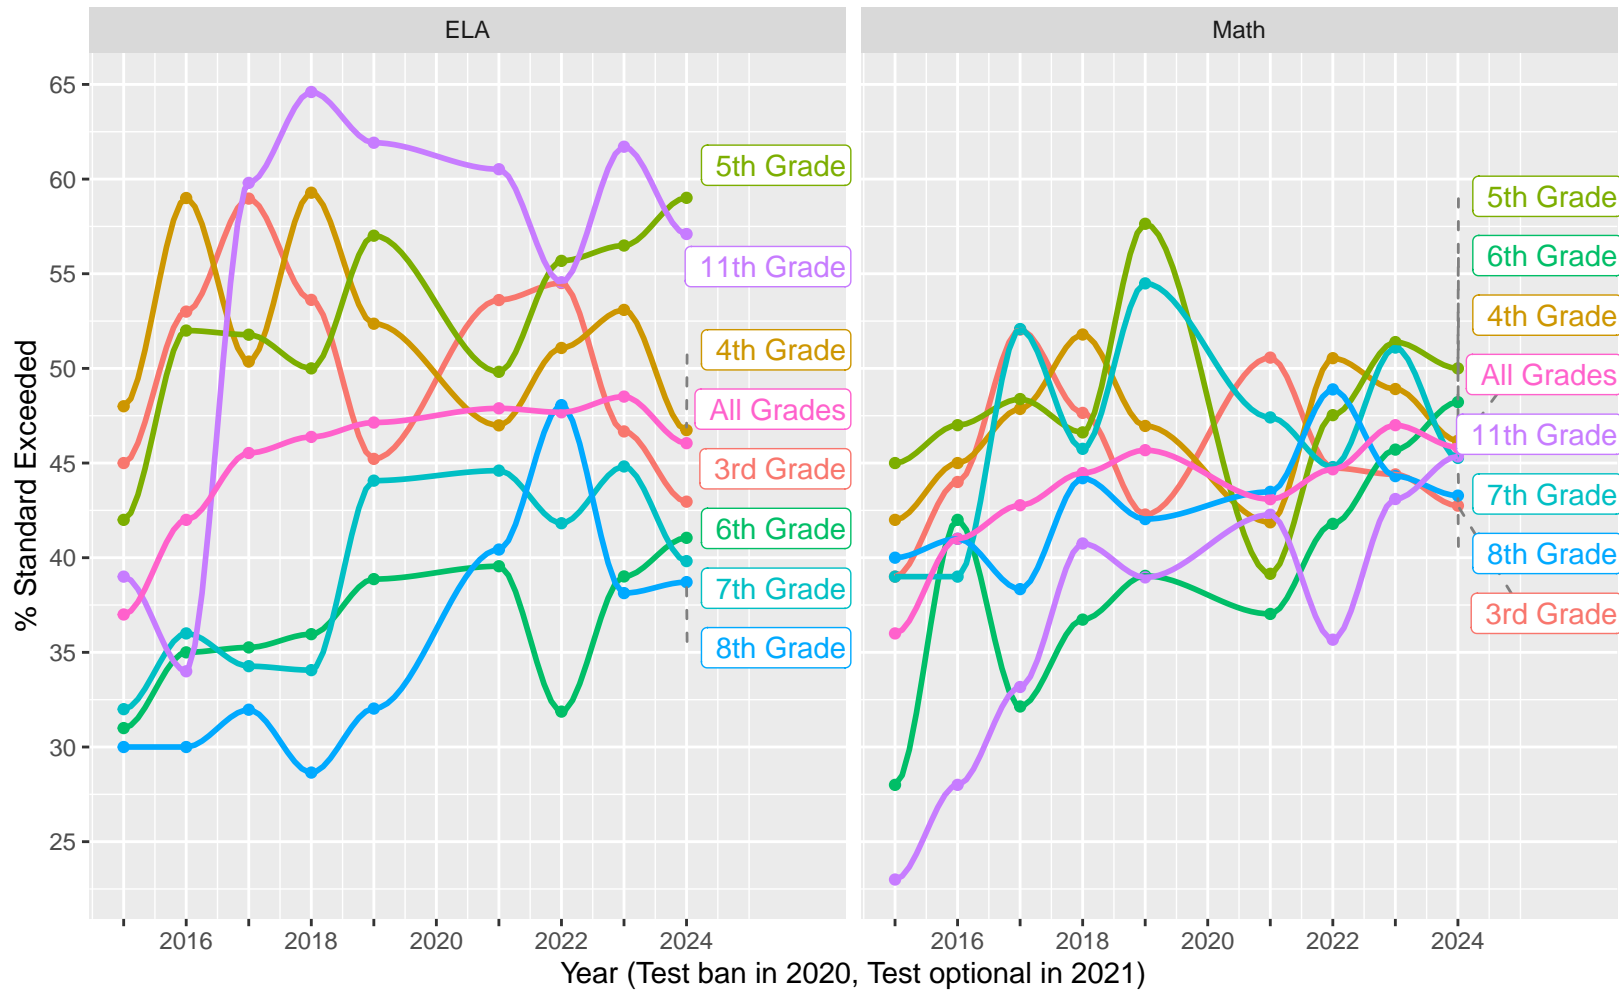

Grades stacked (trends, variance, outliers)