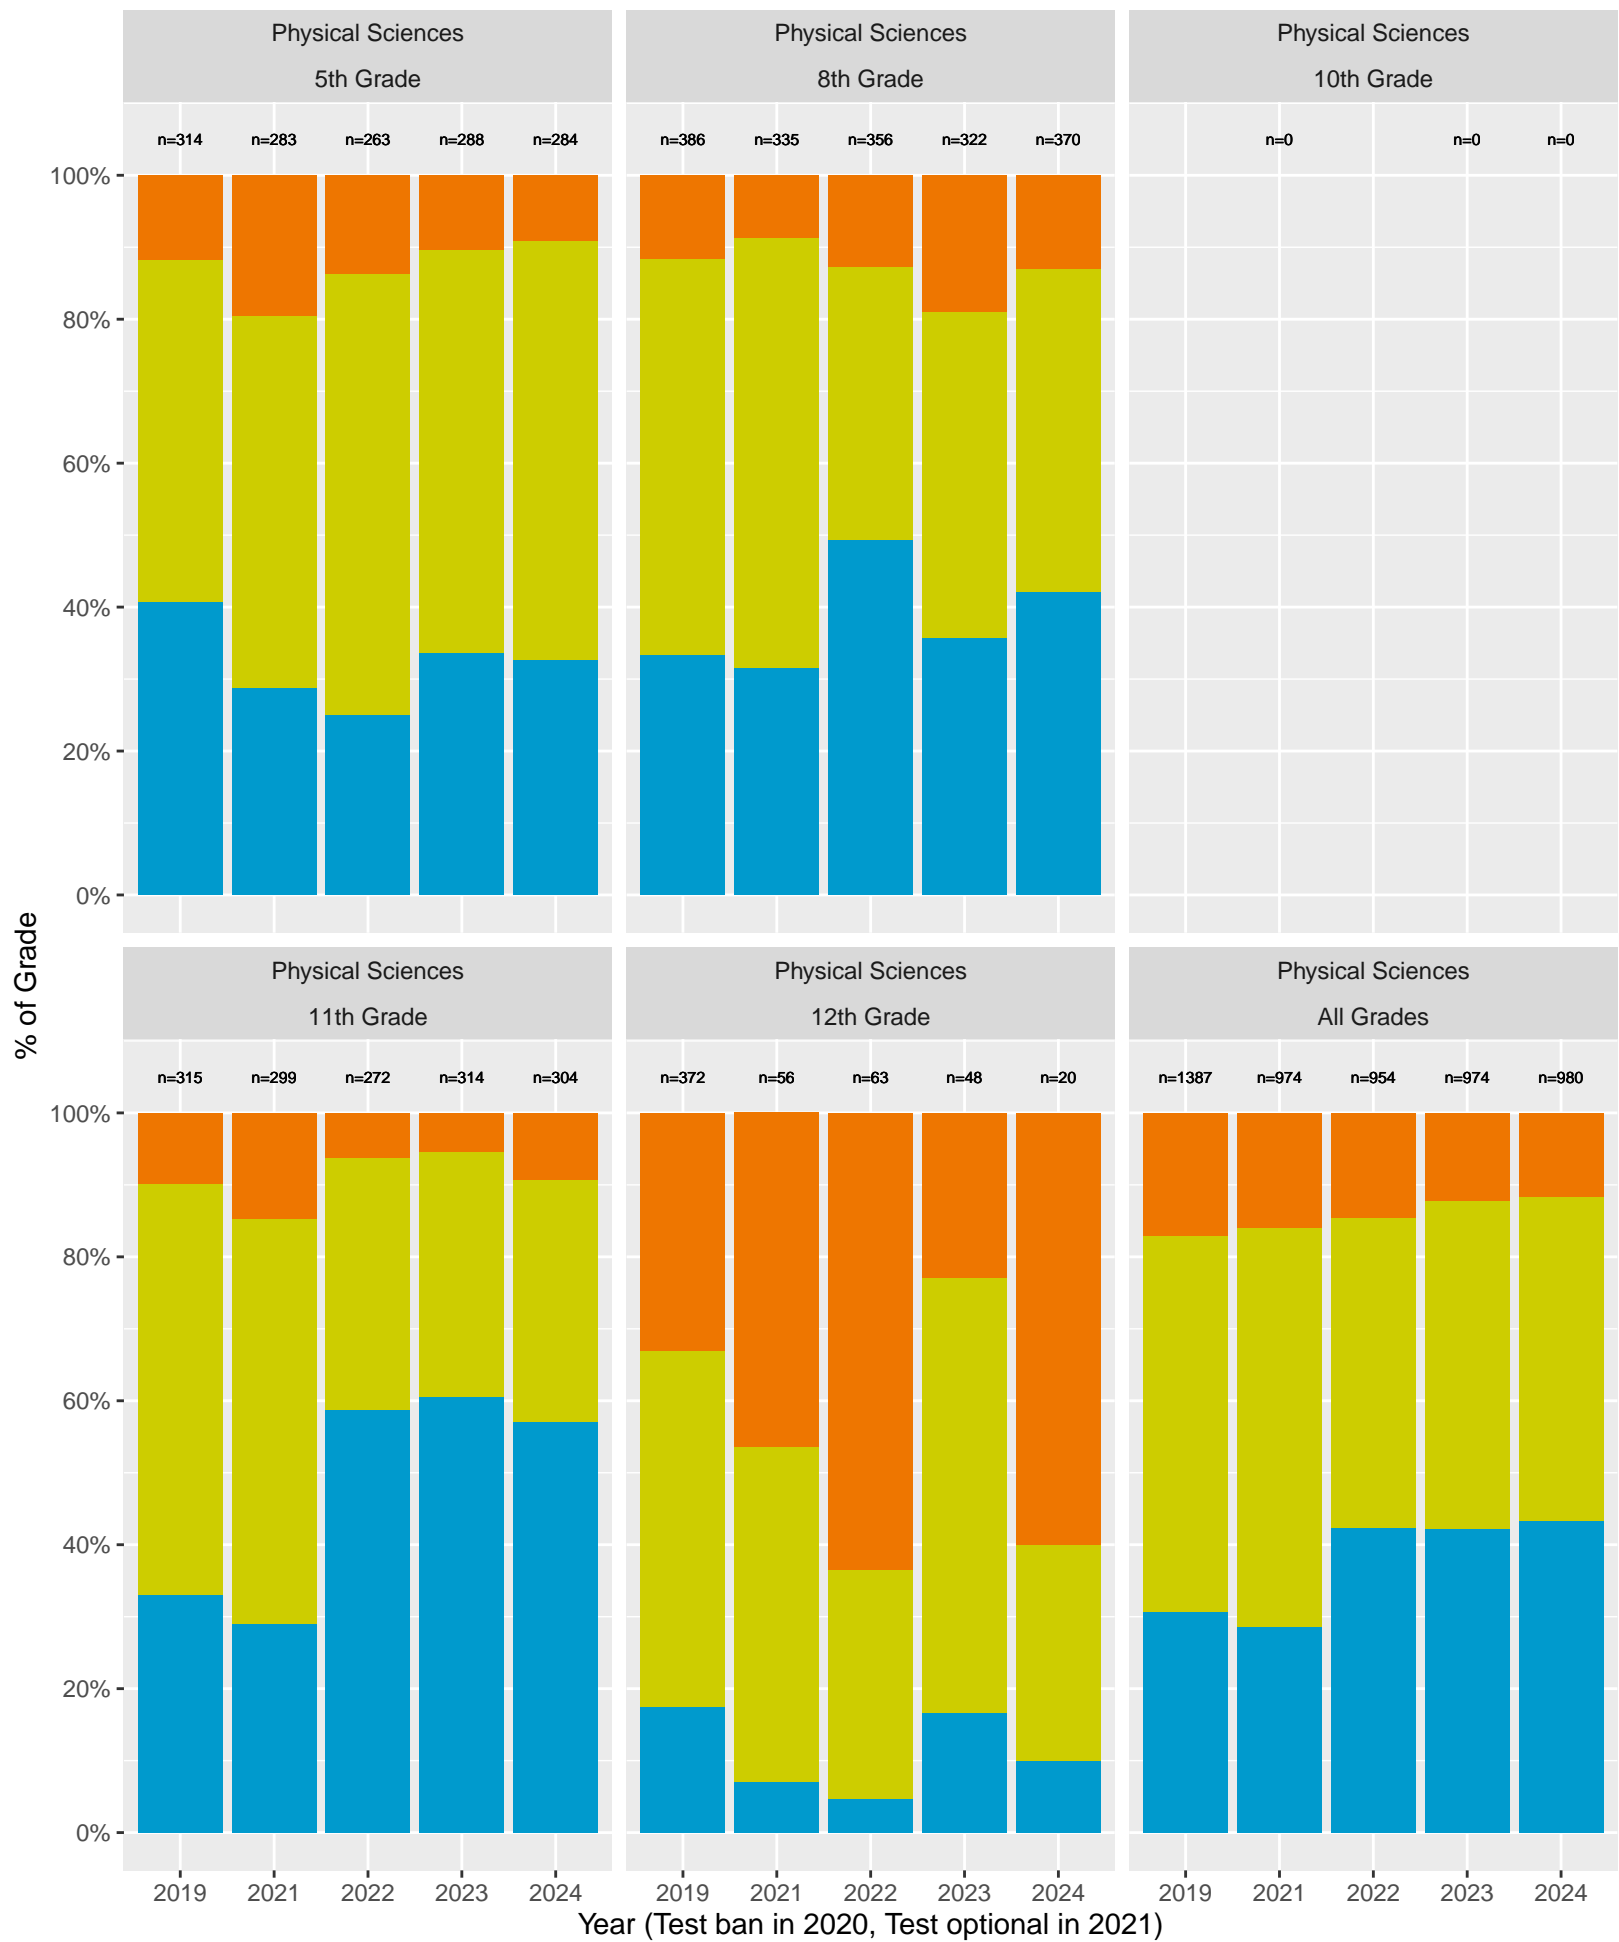

CA Science Test (CAST): Oak Park Unified School District (Physical Sciences)

Key: ■ Above Standard ■ Near Standard ■ Below Standard