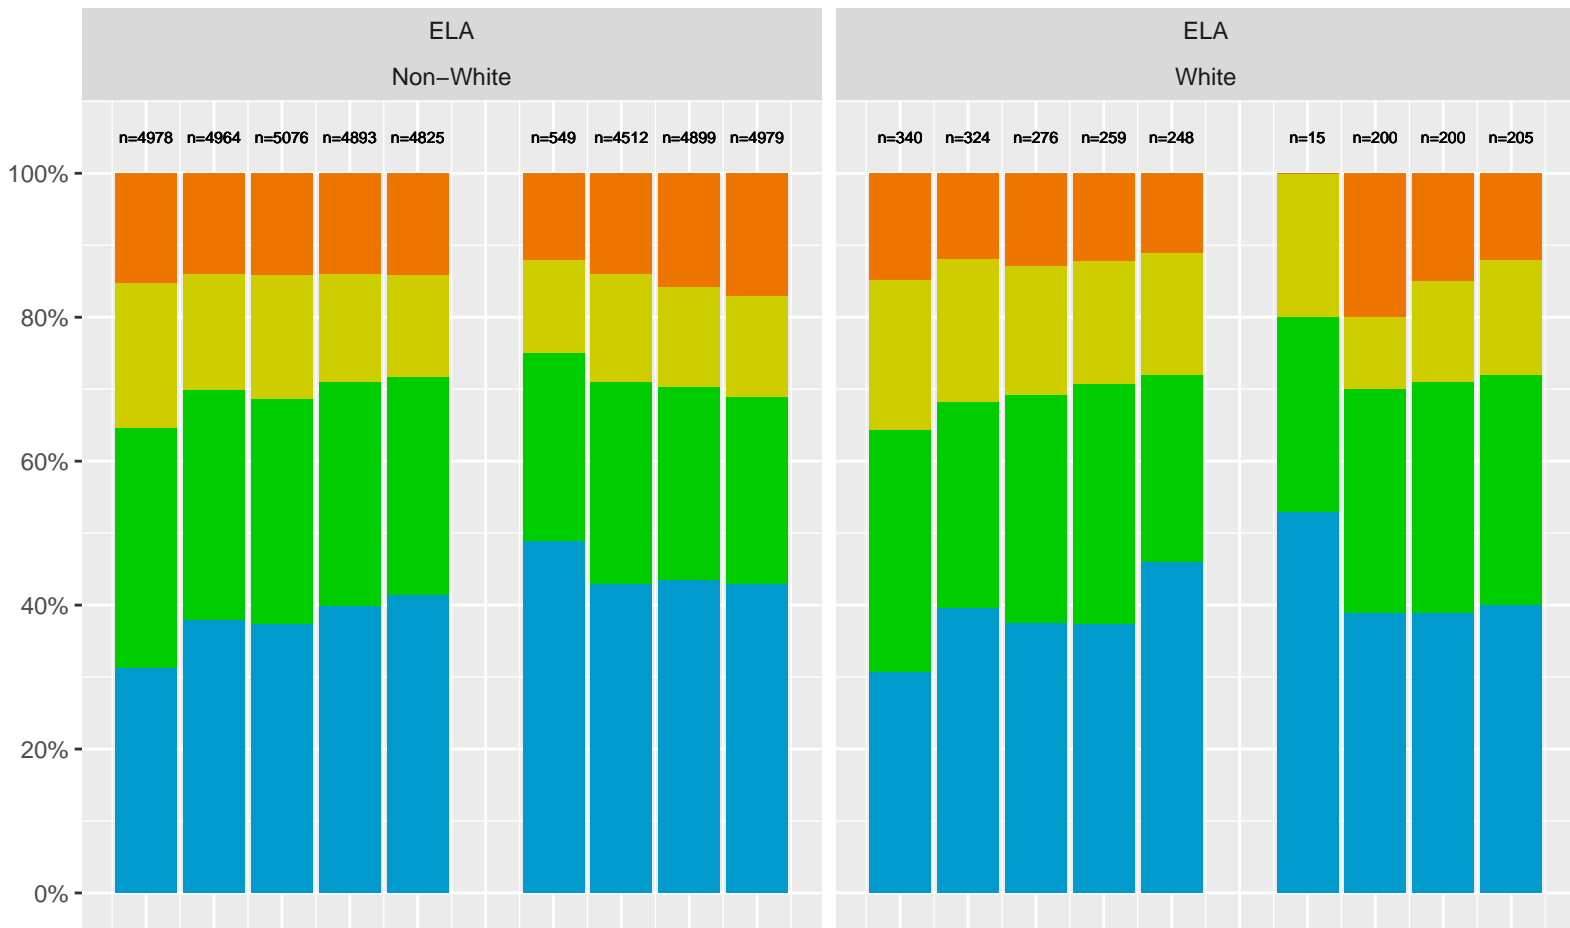

Key: ■ Above Standard ■ Near Standard ■ Below Standard

Milpitas Unified School District (Subject Area 4)

Key: ■ Above Standard ■ Near Standard ■ Below Standard

Racial distribution of Milpitas Unified School District students tested in 2024

Milpitas Unified School District by Sex

Key: ■ Standard Exceeded ■ Standard Met ■ Standard Nearly Met ■ Standard Not Met

Milpitas Unified School District by Non-White + White

Key: ■ Standard Exceeded ■ Standard Met ■ Standard Nearly Met ■ Standard Not Met

Milpitas Unified School District by Economic Disadvantage

Key: ■ Standard Exceeded ■ Standard Met ■ Standard Nearly Met ■ Standard Not Met

Milpitas Unified School District (2024) by Parent's Education Level