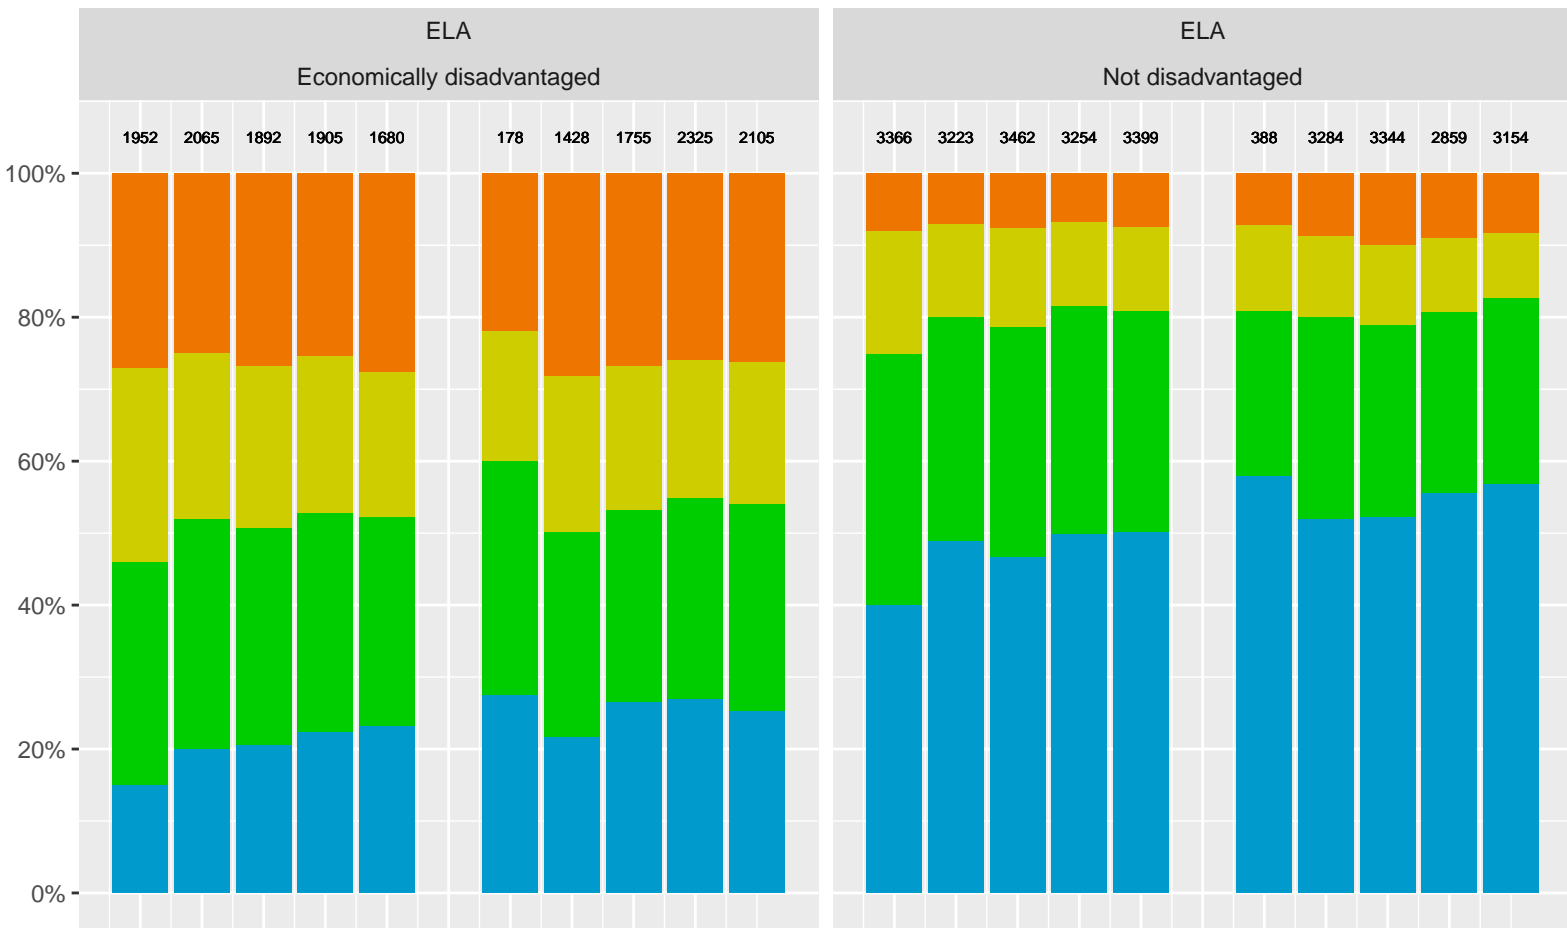

Milpitas Unified School District by Economic Disadvantage

Key: ■ Standard Exceeded ■ Standard Met ■ Standard Nearly Met ■ Standard Not Met

Year (Test ban in 2020, Test optional in 2021)