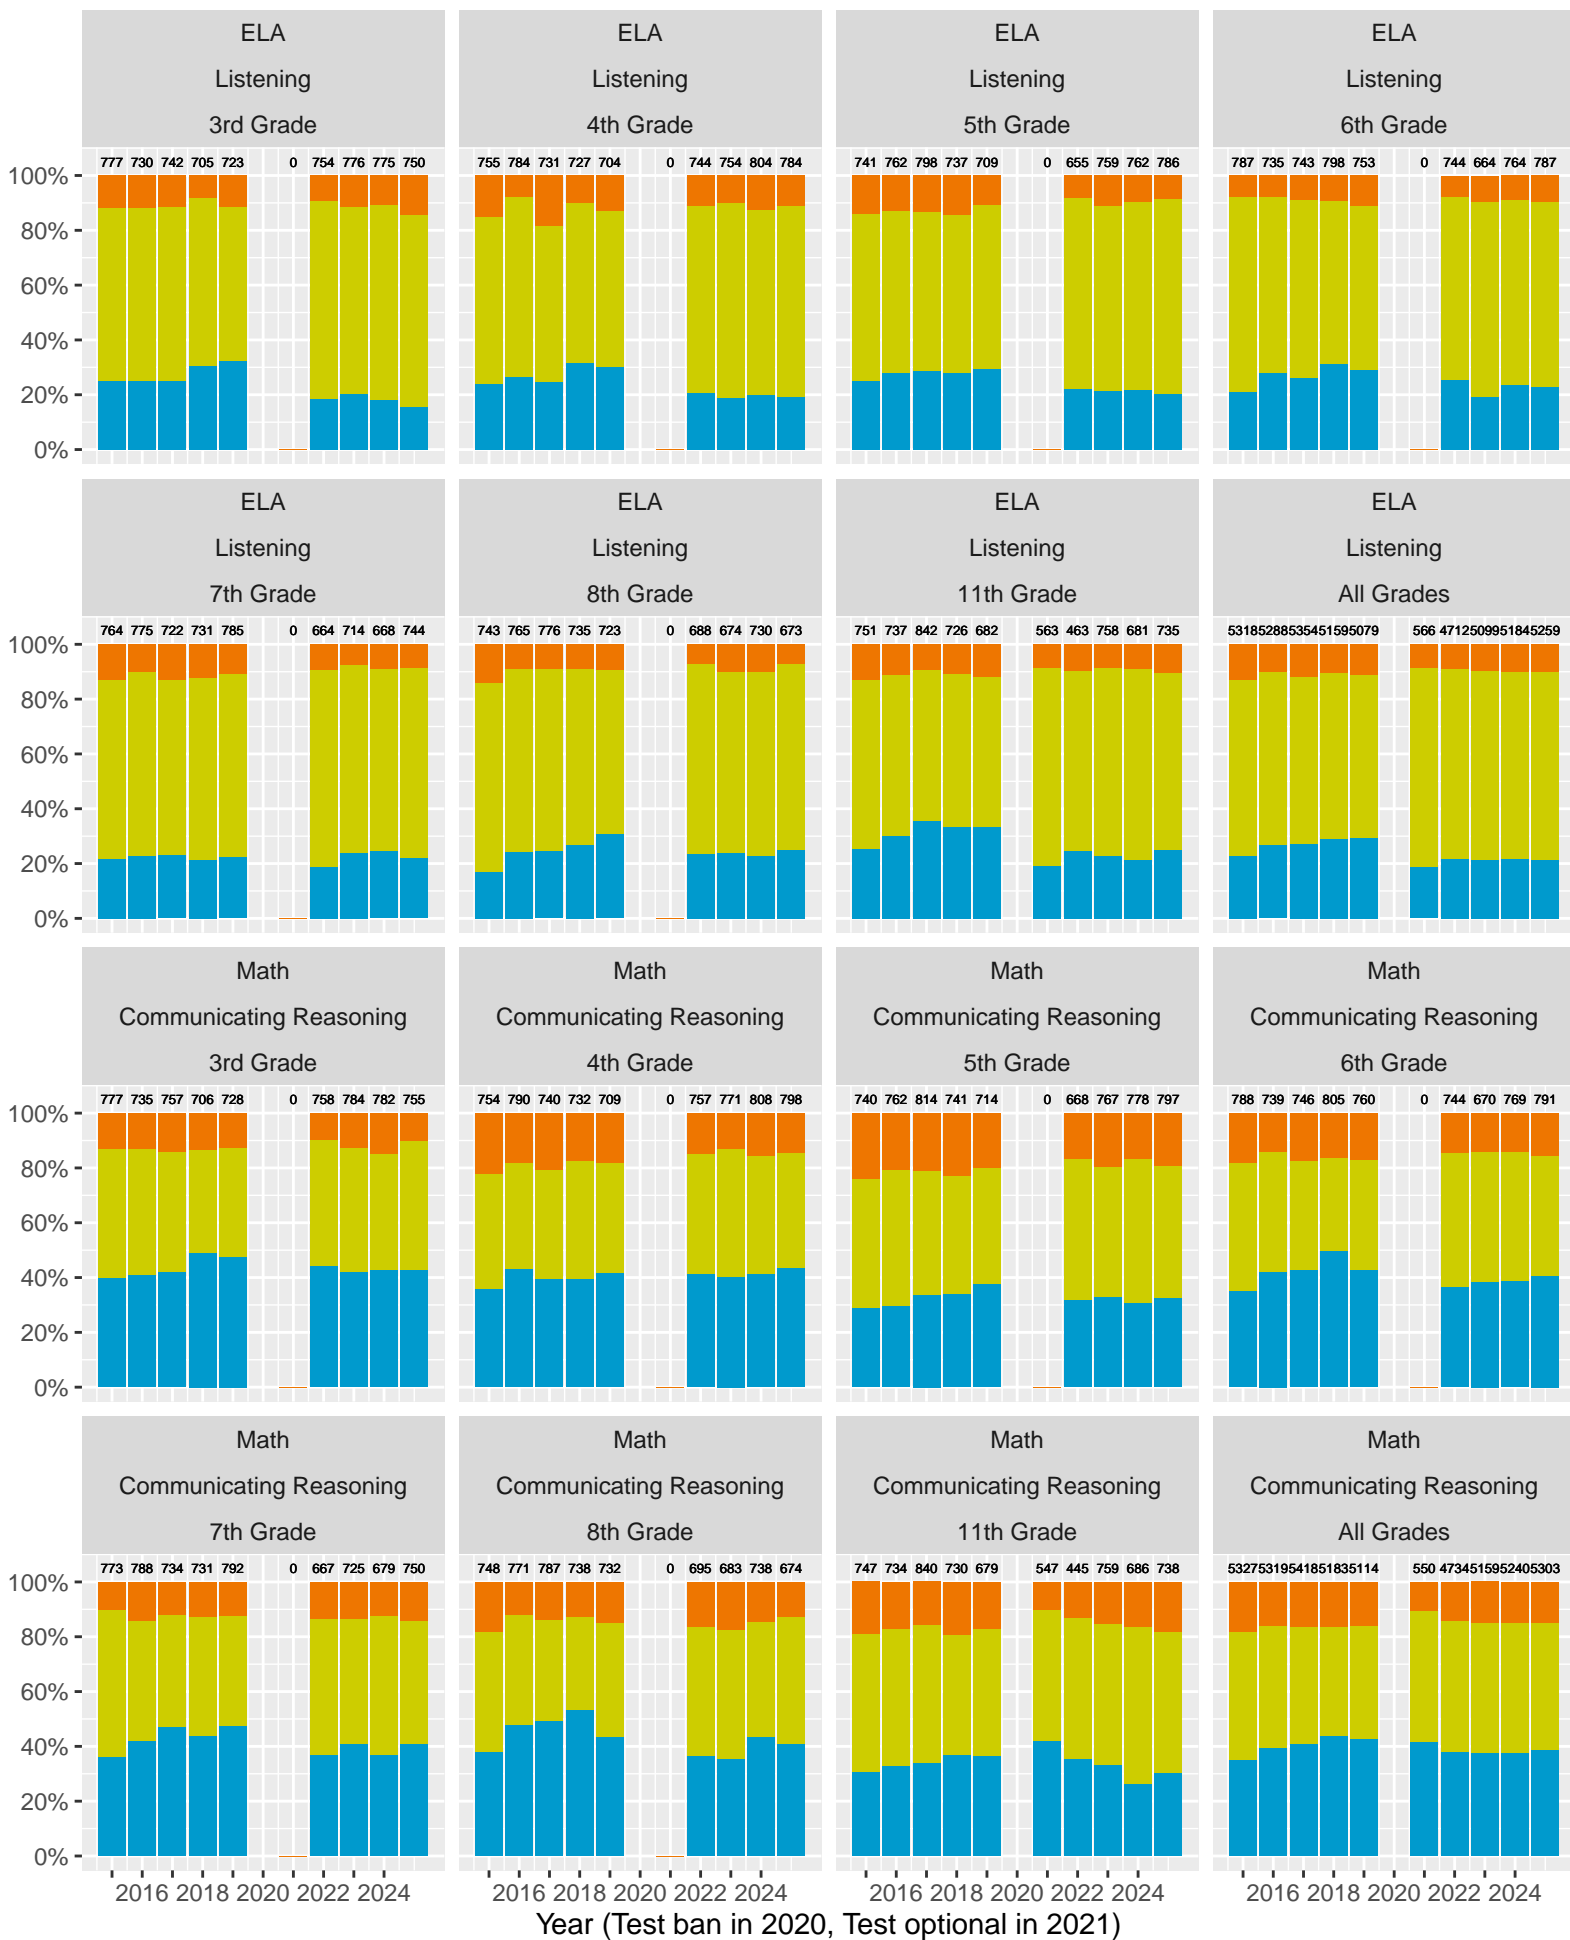

Milpitas Unified School District (Subject Area 3)

Key: ■ Above Standard ■ Near Standard ■ Below Standard