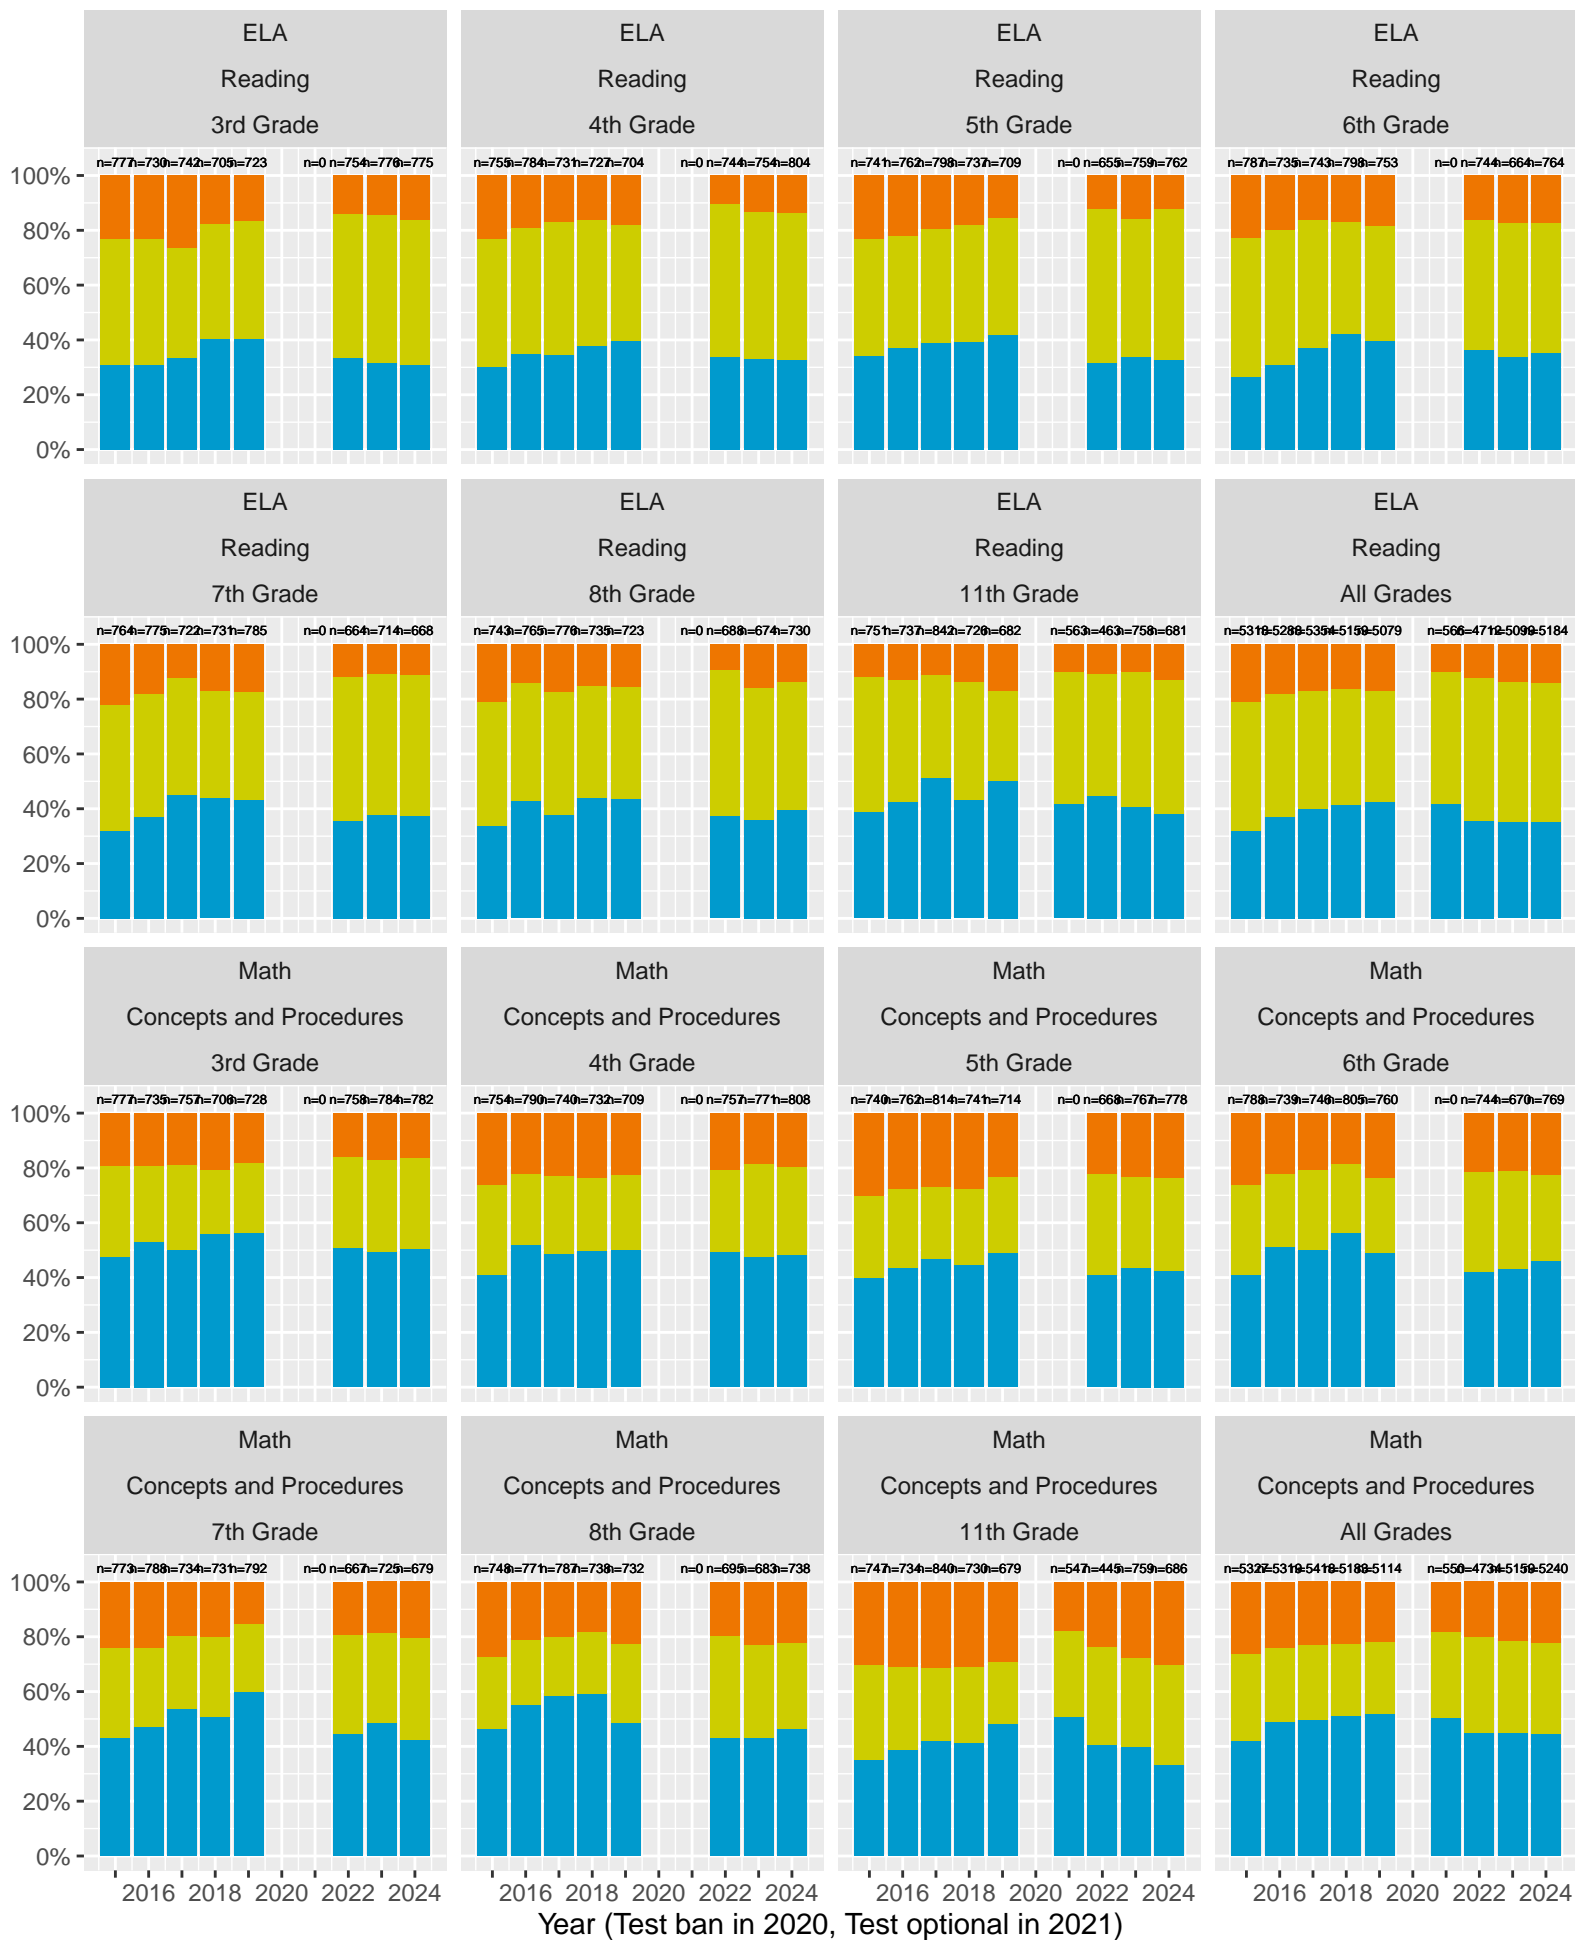

2015–24 CAASPP Trends for the Milpitas Unified School District

November 2024
Piedmont, California

TABLE OF CONTENTS

High Level ELA and Math, trending by Year and broken out by Grade.....	p 3
Year over Year (YoY) variation by Grade for Standard Met (and Exceeded).....	p 4
ELA and Math drilldown to Subject Areas 1–4, by Year, by Grade.....	p 5–8
Racial Distribution of Students in 2024.....	p 9
All Grade ELA and Math by Sex, (Non–)White, Disadvantage, Parent Ed.....	p 10–13
CAST Life Sciences, Physical Science, Earth and Space Science.....	p 14–16
CAST Life Sciences, Earth and Space by Sex.....	p 17
CAST Physical Science by (Non–)White, Parent Education.....	p 18–19

CAASPP Test Performance: Milpitas Unified School District

Key: Standard Exceeded Standard Met Standard Nearly Met Standard Not Met

Grades stacked (trends, variance, outliers)

Milpitas Unified School District (Subject Area 1)

Key: ■ Above Standard ■ Near Standard ■ Below Standard

Milpitas Unified School District (Subject Area 2)

Key: ■ Above Standard ■ Near Standard ■ Below Standard

Milpitas Unified School District (Subject Area 3)