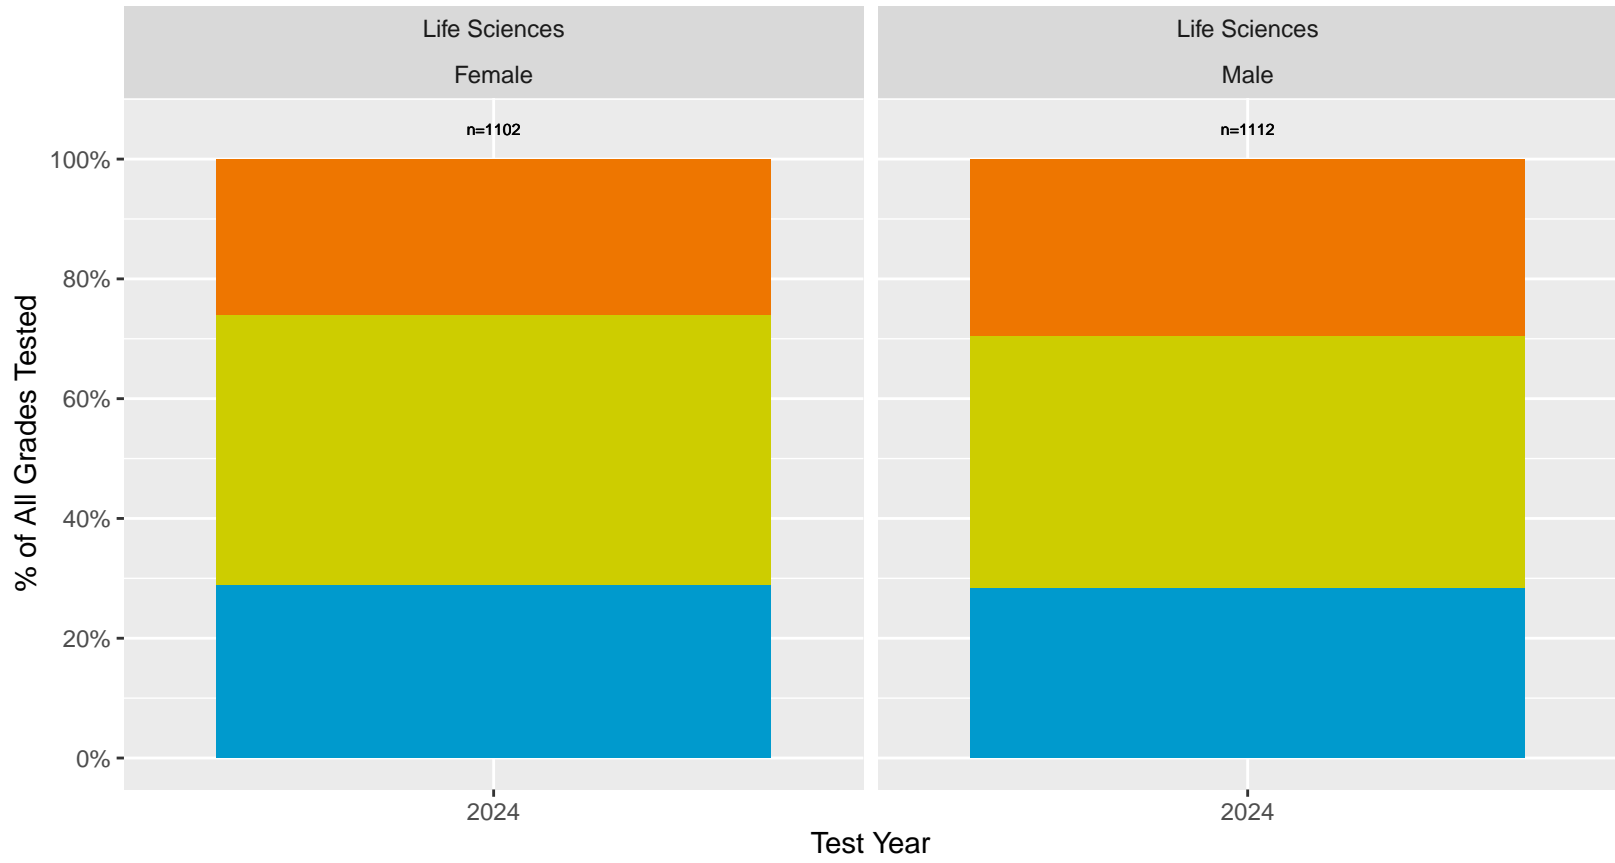

CA Science Test (CAST): Milpitas Unified School District (Sex)

Key: ■ Above Standard ■ Near Standard ■ Below Standard