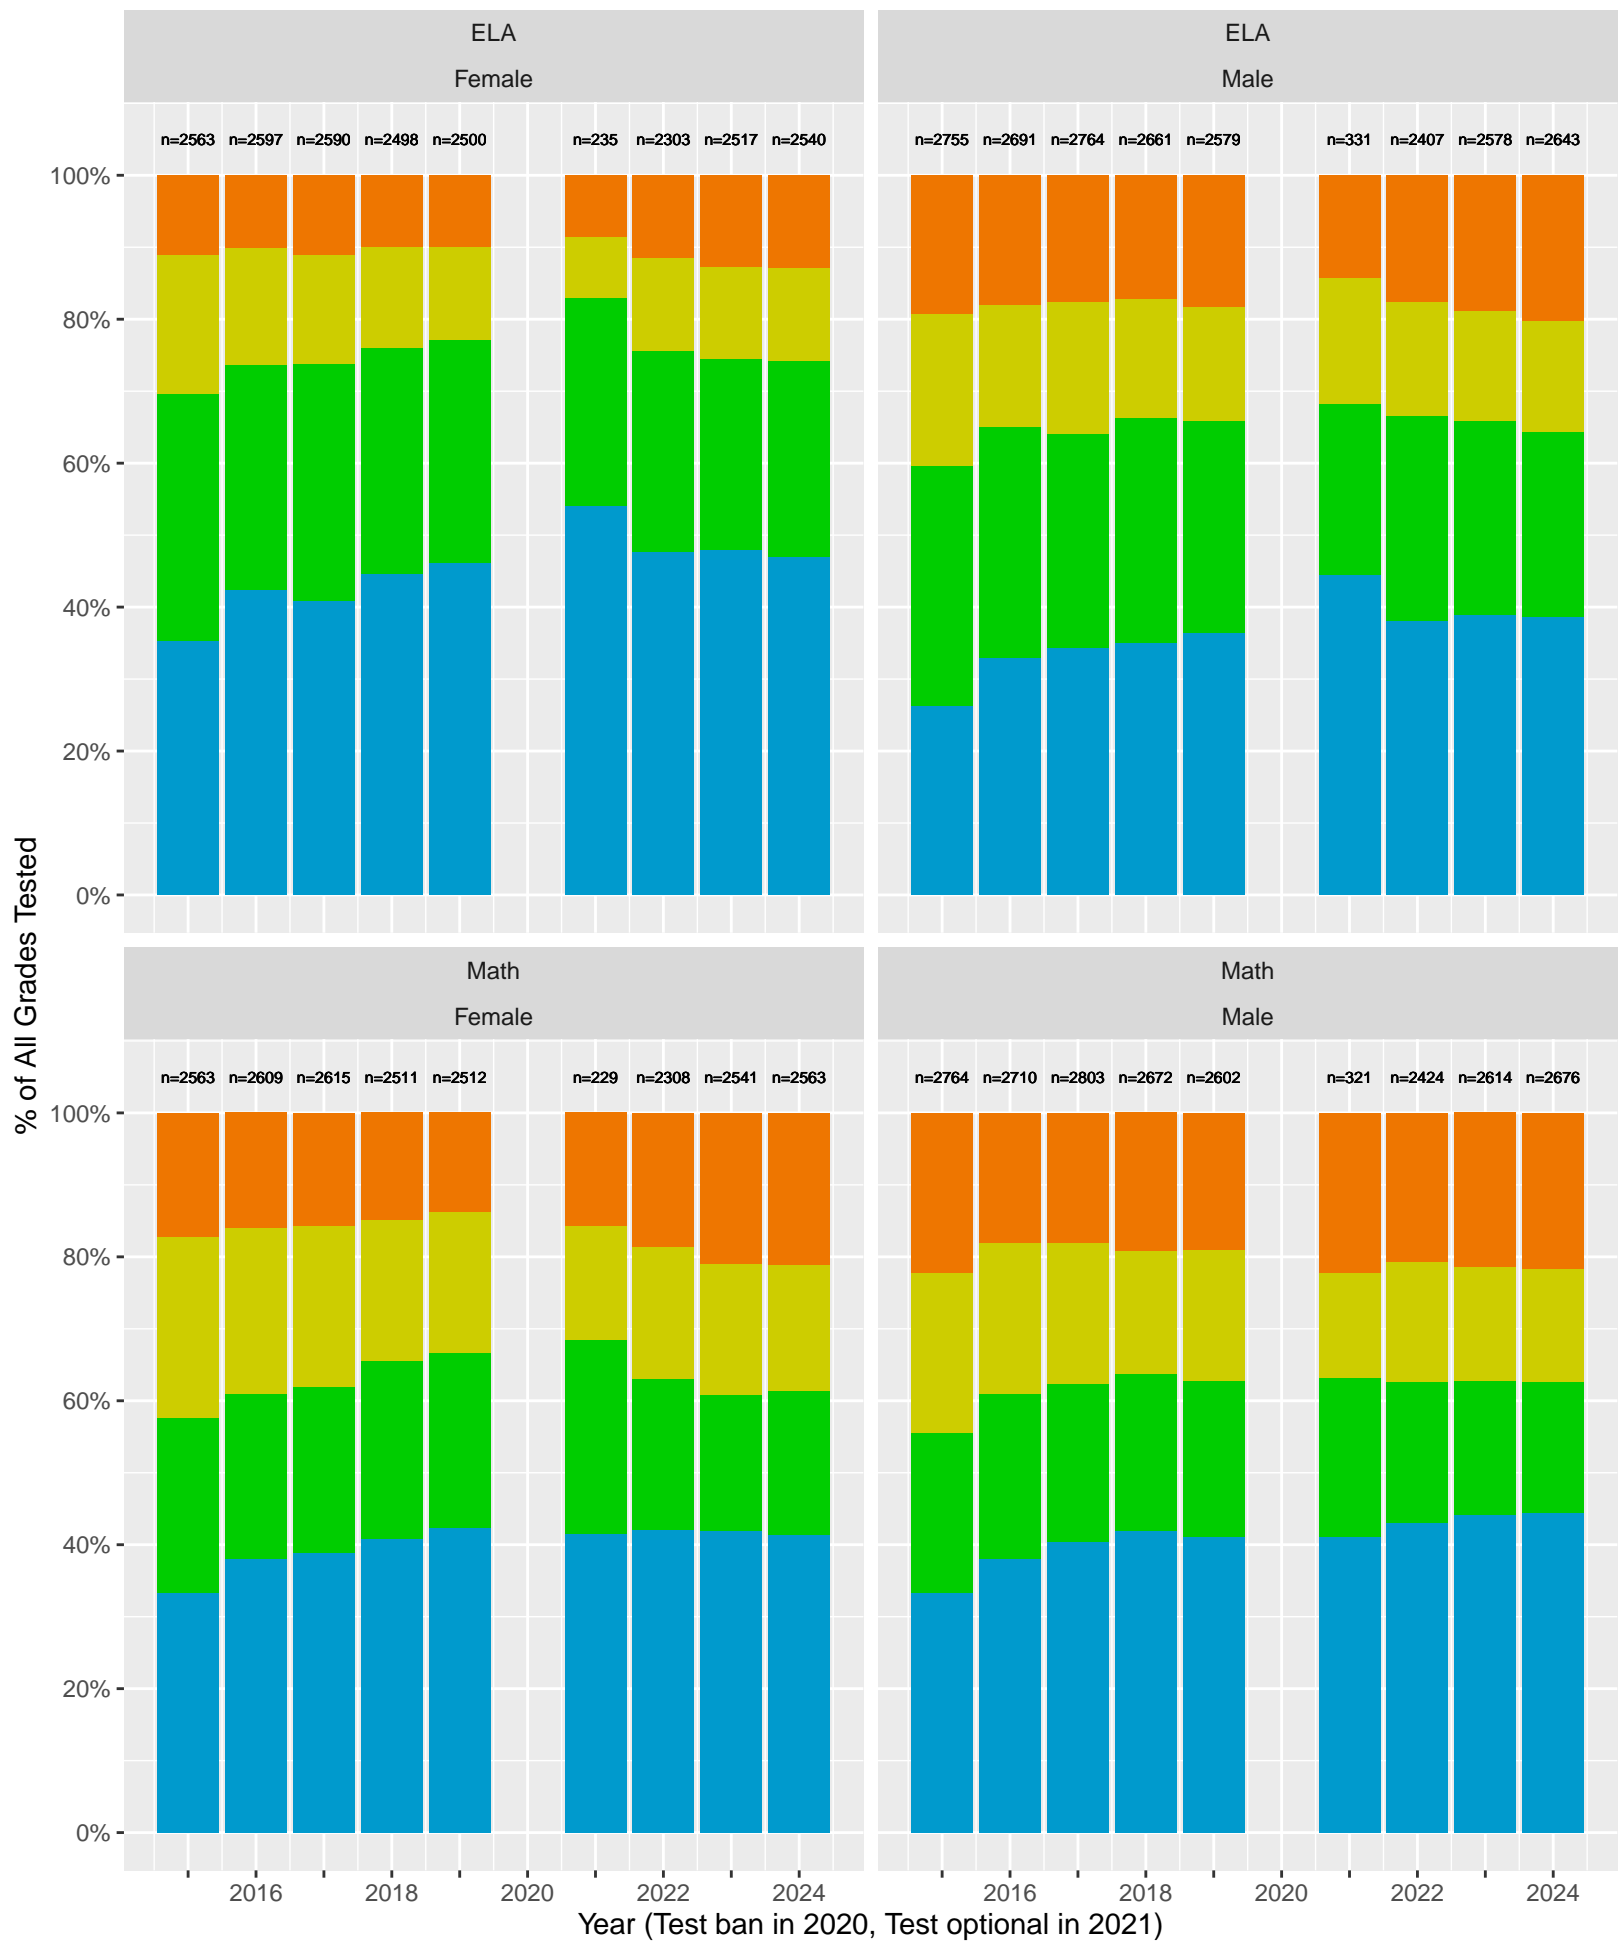

2015–24 CAASPP Trends for the Milpitas Unified School District

November 2024
Piedmont, California

TABLE OF CONTENTS

High Level ELA and Math, trending by Year and broken out by Grade.....	p 3
Year over Year (YoY) variation by Grade for Standard Met (and Exceeded).....	p 4
ELA and Math drilldown to Subject Areas 1–4, by Year, by Grade.....	p 5–8
Racial Distribution of Students in 2024.....	p 9
All Grade ELA and Math by Sex, (Non–)White, Disadvantage, Parent Ed.....	p 10–13
CAST Life Sciences, Physical Science, Earth and Space Science.....	p 14–16
CAST Life Sciences, Earth and Space by Sex.....	p 17
CAST Physical Science by (Non–)White, Parent Education.....	p 18–19

Key: ■ Above Standard ■ Near Standard ■ Below Standard

Milpitas Unified School District (Subject Area 2)

Key: ■ Above Standard ■ Near Standard ■ Below Standard

Milpitas Unified School District (Subject Area 3)

Key: ■ Above Standard ■ Near Standard ■ Below Standard

Milpitas Unified School District (Subject Area 4)

Key: ■ Above Standard ■ Near Standard ■ Below Standard

Racial distribution of Milpitas Unified School District students tested in 2024

Milpitas Unified School District by Sex

Key: ■ Standard Exceeded ■ Standard Met ■ Standard Nearly Met ■ Standard Not Met

Milpitas Unified School District by Non-White + White

Key: ■ Standard Exceeded ■ Standard Met ■ Standard Nearly Met ■ Standard Not Met