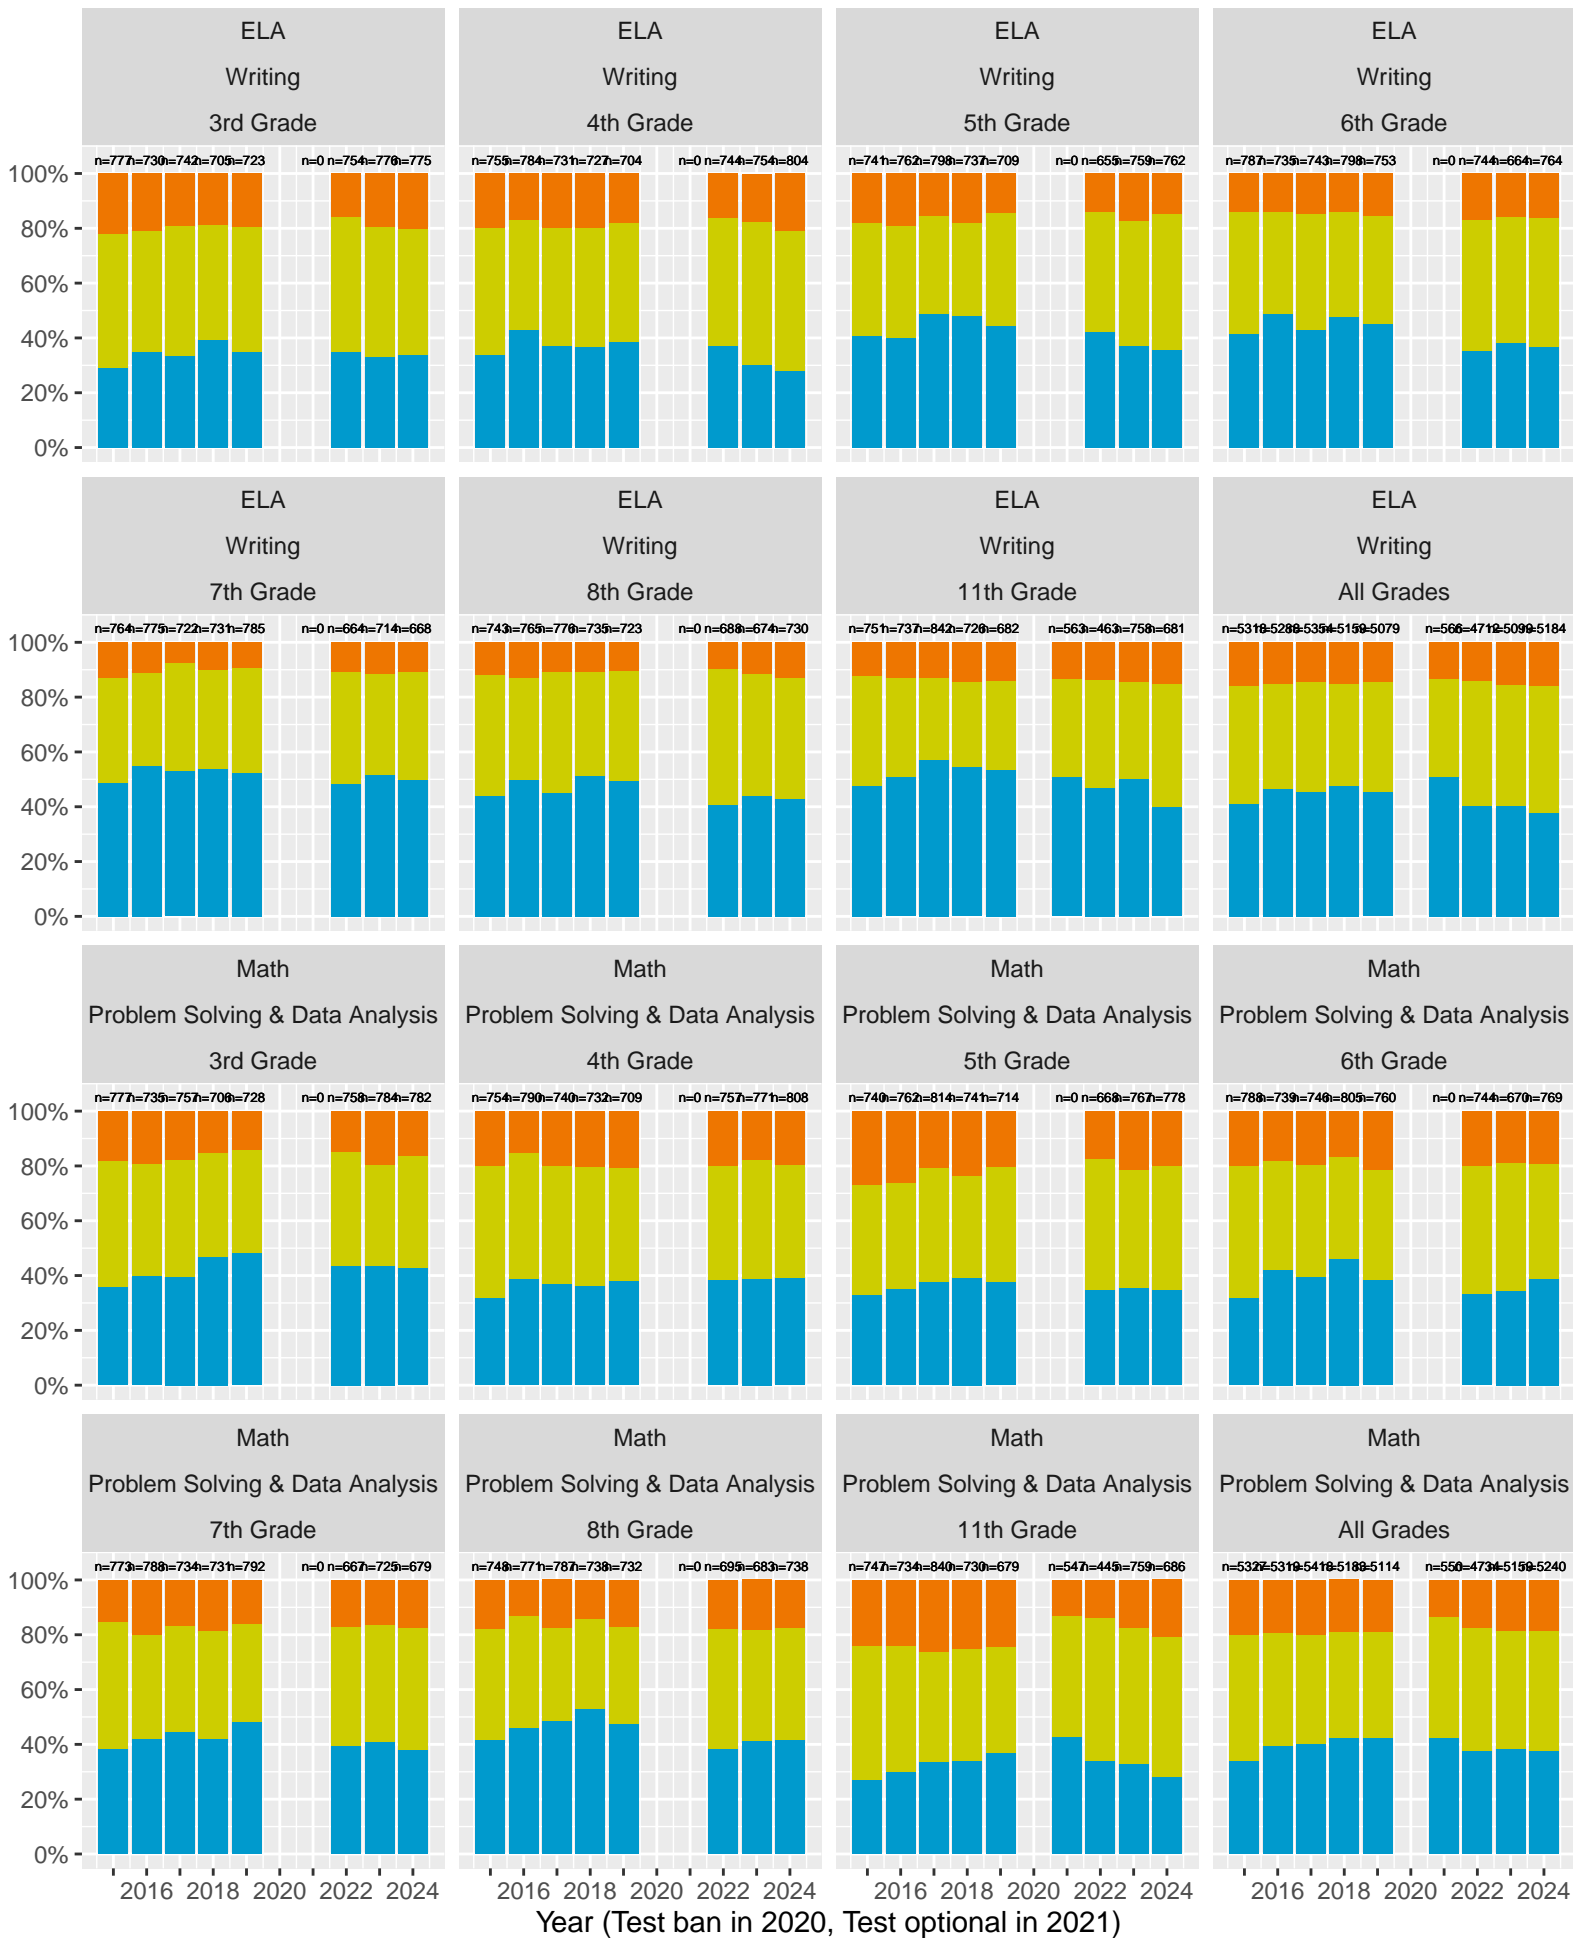

2015–24 CAASPP Trends for the Milpitas Unified School District

November 2024
Piedmont, California

TABLE OF CONTENTS

High Level ELA and Math, trending by Year and broken out by Grade.....	p 3
Year over Year (YoY) variation by Grade for Standard Met (and Exceeded).....	p 4
ELA and Math drilldown to Subject Areas 1–4, by Year, by Grade.....	p 5–8
Racial Distribution of Students in 2024.....	p 9
All Grade ELA and Math by Sex, (Non–)White, Disadvantage, Parent Ed.....	p 10–13
CAST Life Sciences, Physical Science, Earth and Space Science.....	p 14–16
CAST Life Sciences, Earth and Space by Sex.....	p 17
CAST Physical Science by (Non–)White, Parent Education.....	p 18–19

CAASPP Test Performance: Milpitas Unified School District

Key: Standard Exceeded Standard Met Standard Nearly Met Standard Not Met

Grades stacked (trends, variance, outliers)

Milpitas Unified School District (Subject Area 1)

Key: ■ Above Standard ■ Near Standard ■ Below Standard

Milpitas Unified School District (Subject Area 2)

Key: ■ Above Standard ■ Near Standard ■ Below Standard

Milpitas Unified School District (Subject Area 3)