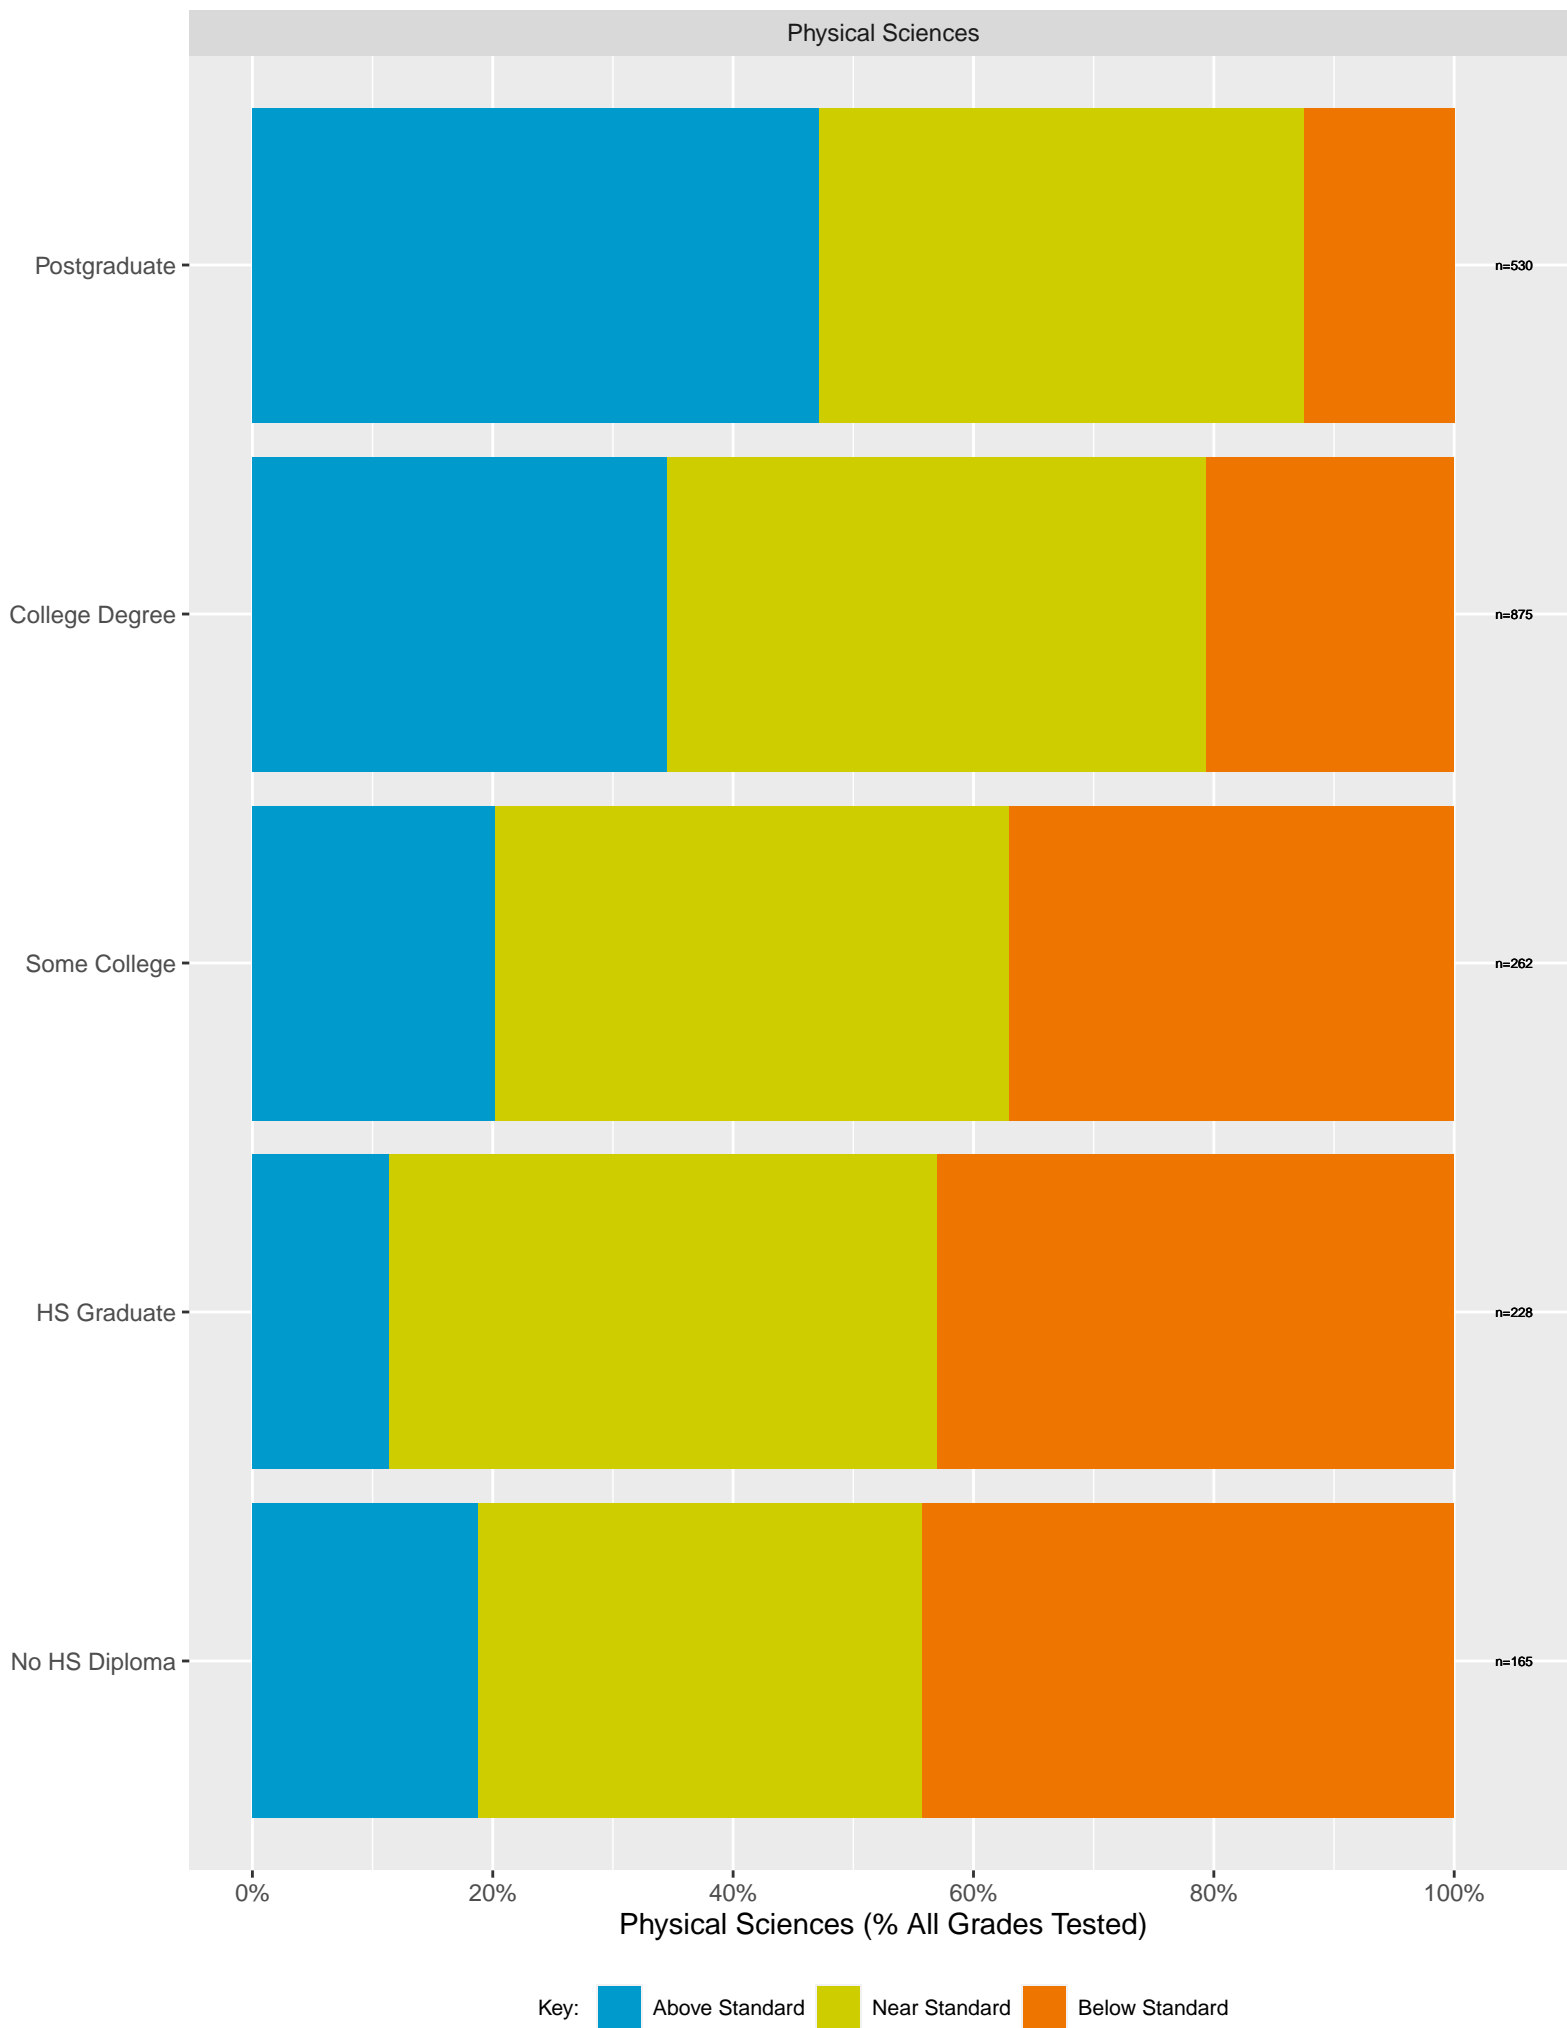

Milpitas Unified School District CAST (2024) by Parent's Education Level