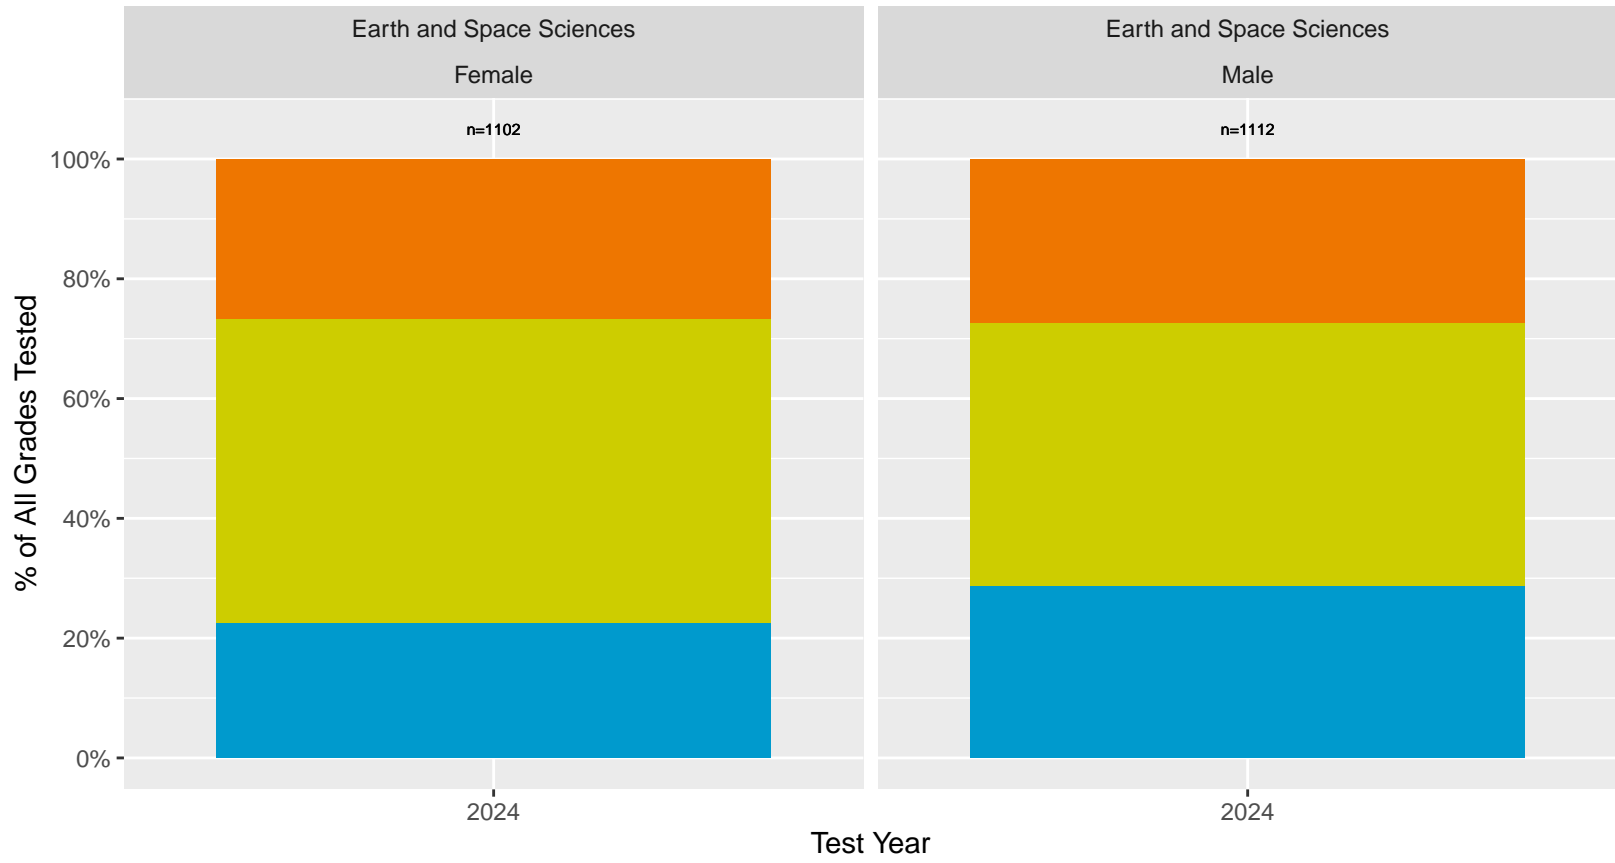

CA Science Test (CAST): Milpitas Unified School District (Sex)

Key: ■ Above Standard ■ Near Standard ■ Below Standard