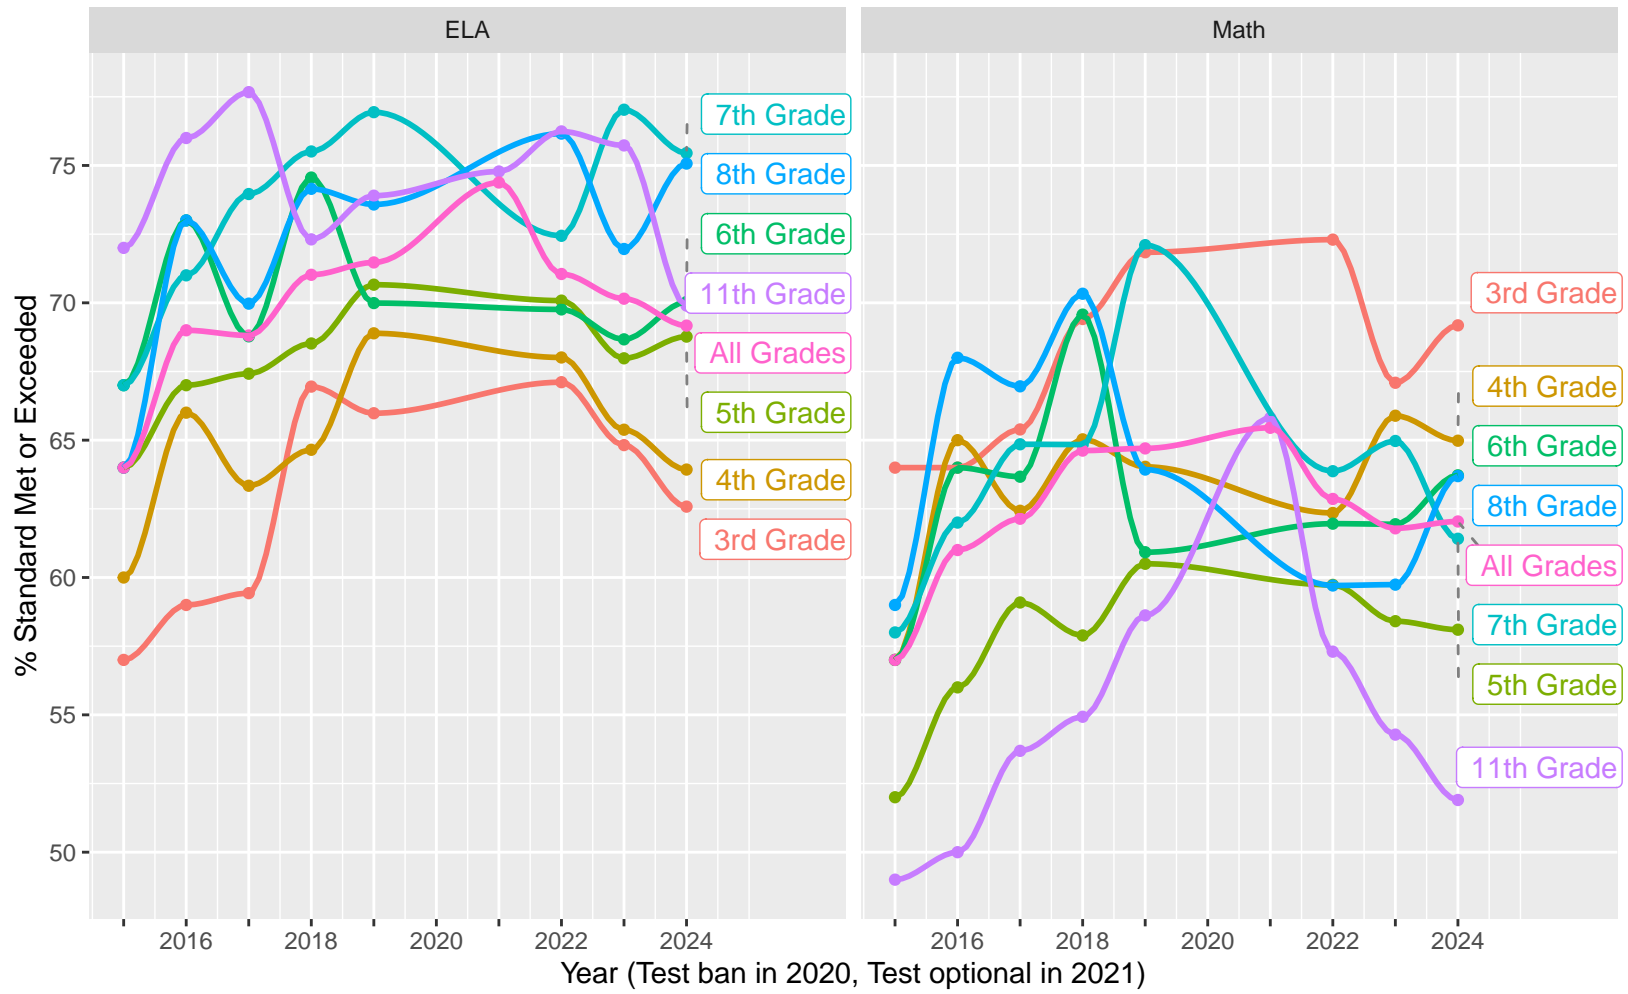

Grades stacked (trends, variance, outliers)