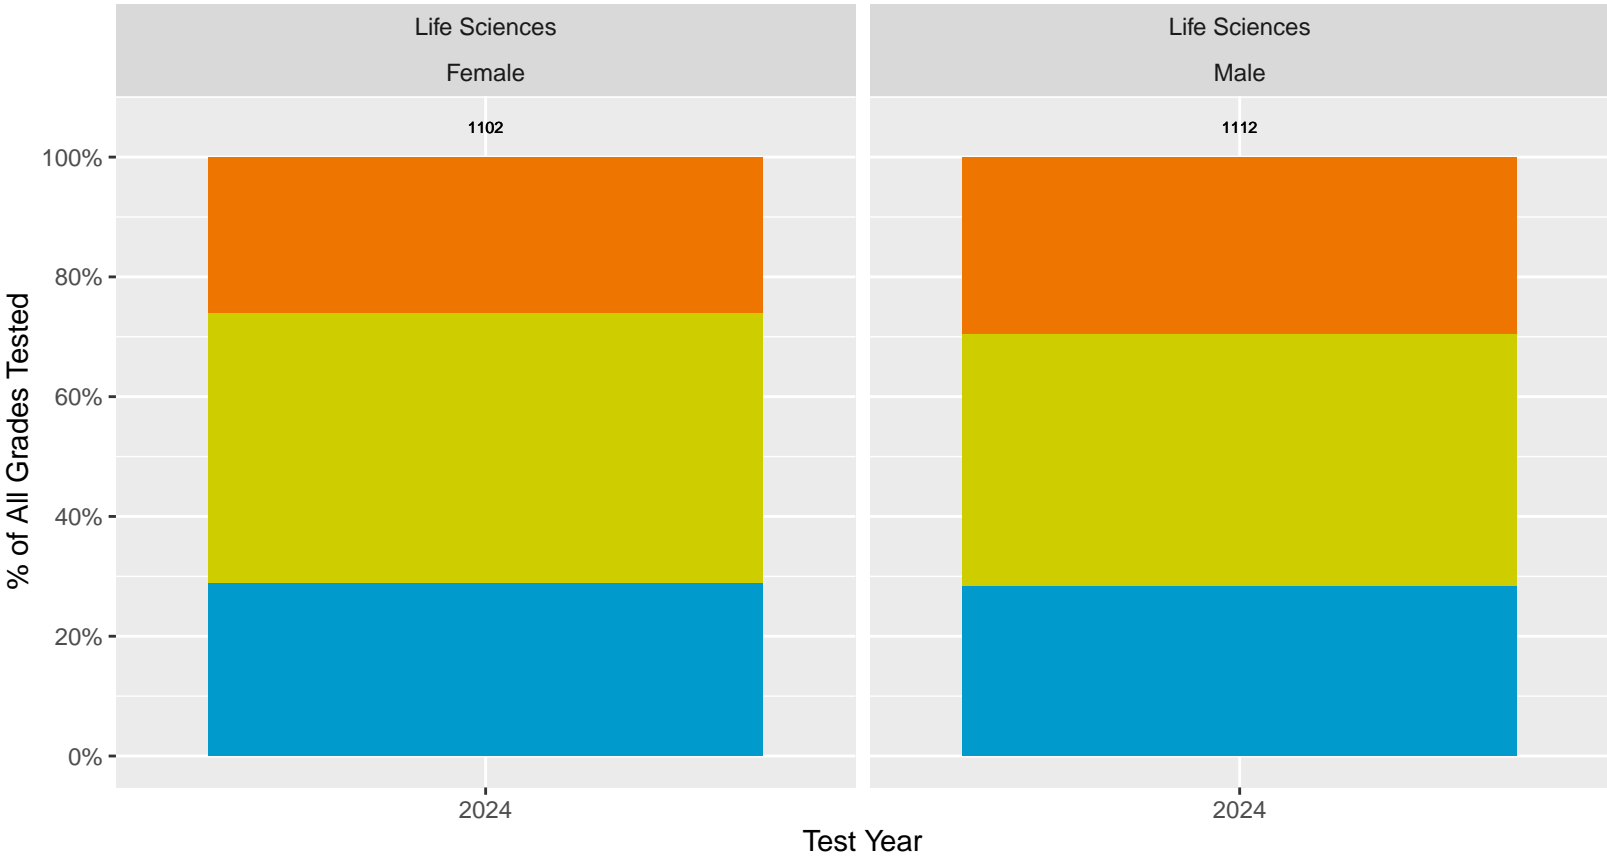

CA Science Test (CAST): Milpitas Unified School District (Sex)

Key: ■ Above Standard ■ Near Standard ■ Below Standard