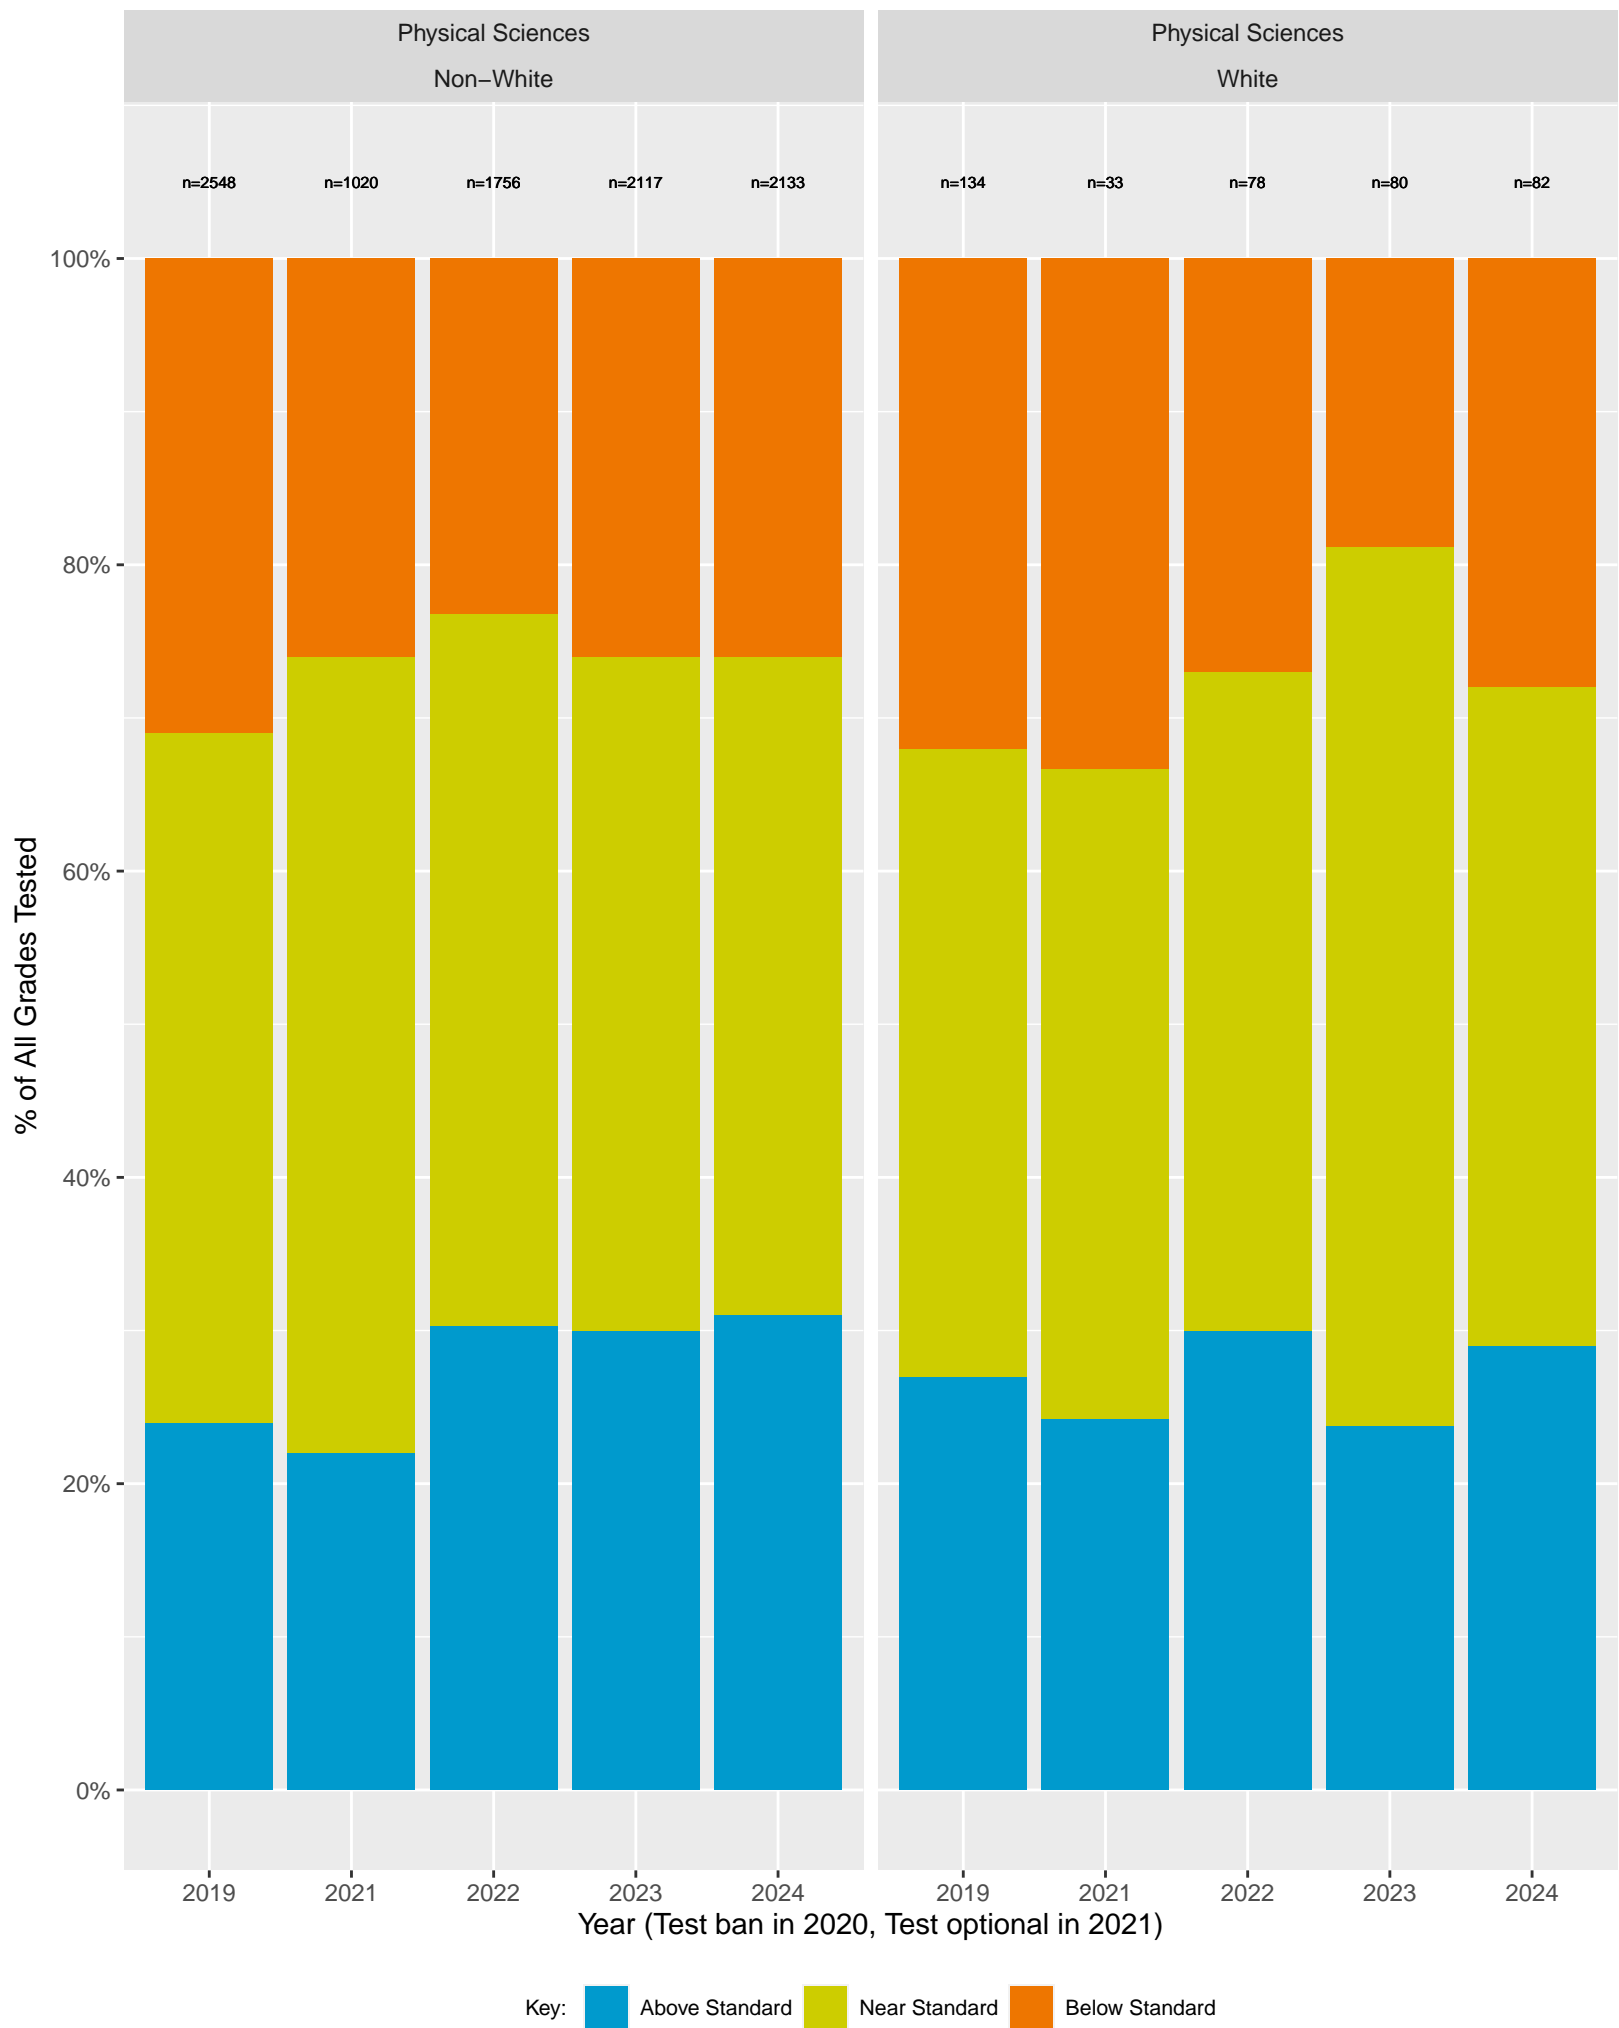

Key: ■ Above Standard ■ Near Standard ■ Below Standard

CA Science Test (CAST): Milpitas Unified School District (Sex)

Key: ■ Above Standard ■ Near Standard ■ Below Standard

CA Science Test (CAST): Milpitas Unified School District (Sex)

Key: ■ Above Standard ■ Near Standard ■ Below Standard

CA Science Test (CAST): Milpitas Unified School District by Non-White + White

Milpitas Unified School District CAST (2024) by Parent's Education Level