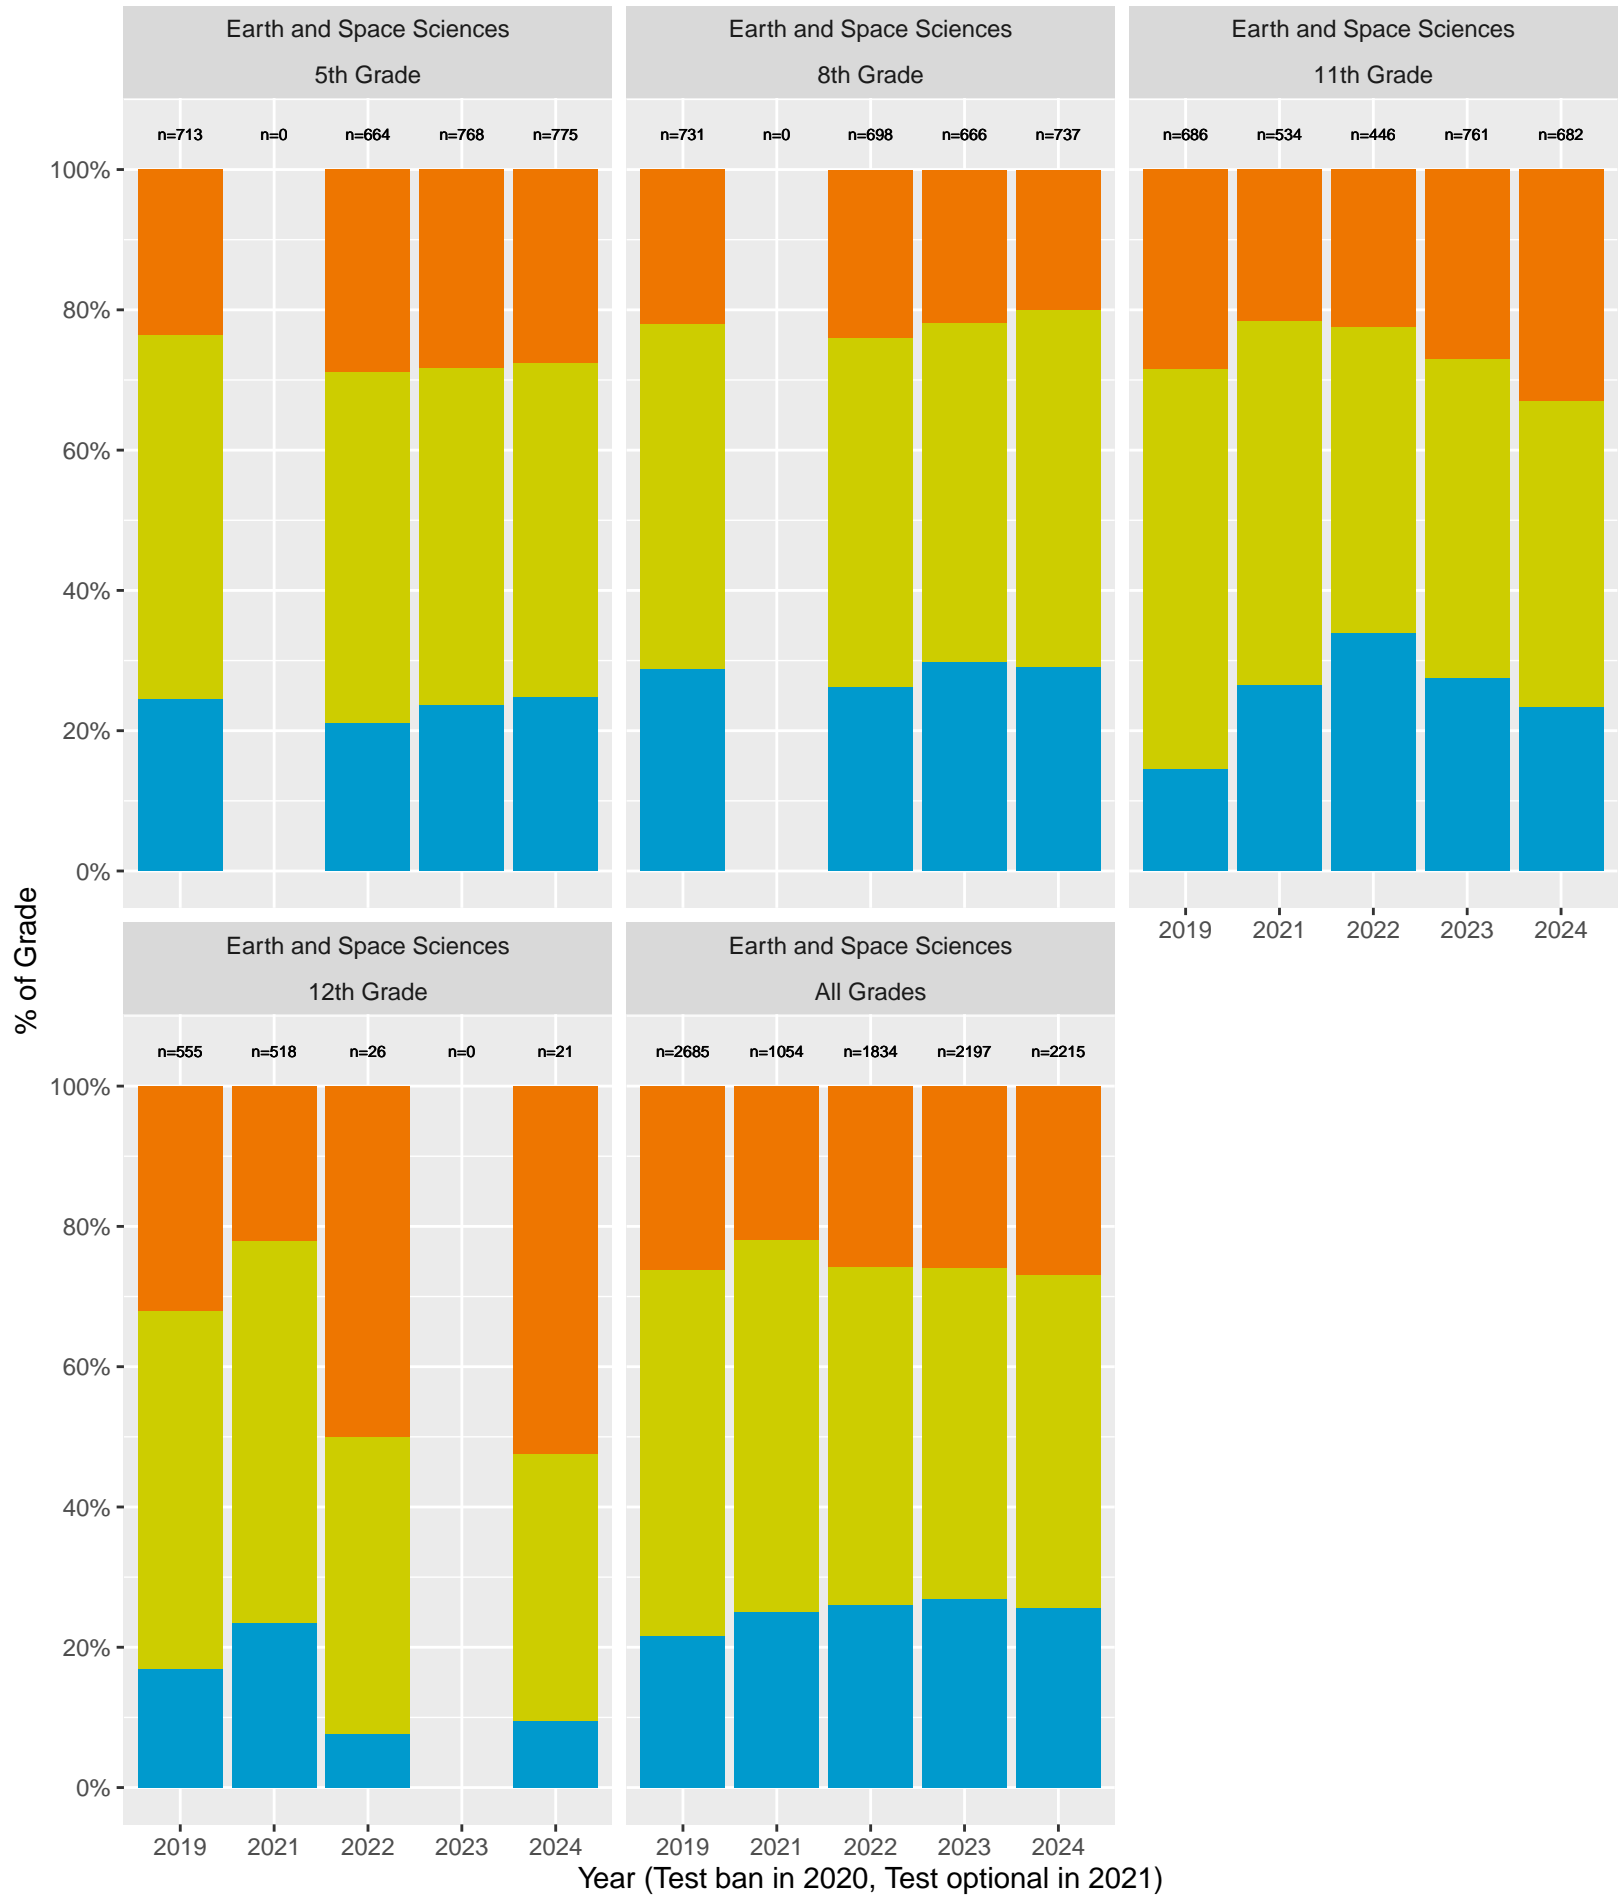

CA Science Test (CAST): Milpitas Unified School District (Earth and Space Sciences)

Key: ■ Above Standard ■ Near Standard ■ Below Standard