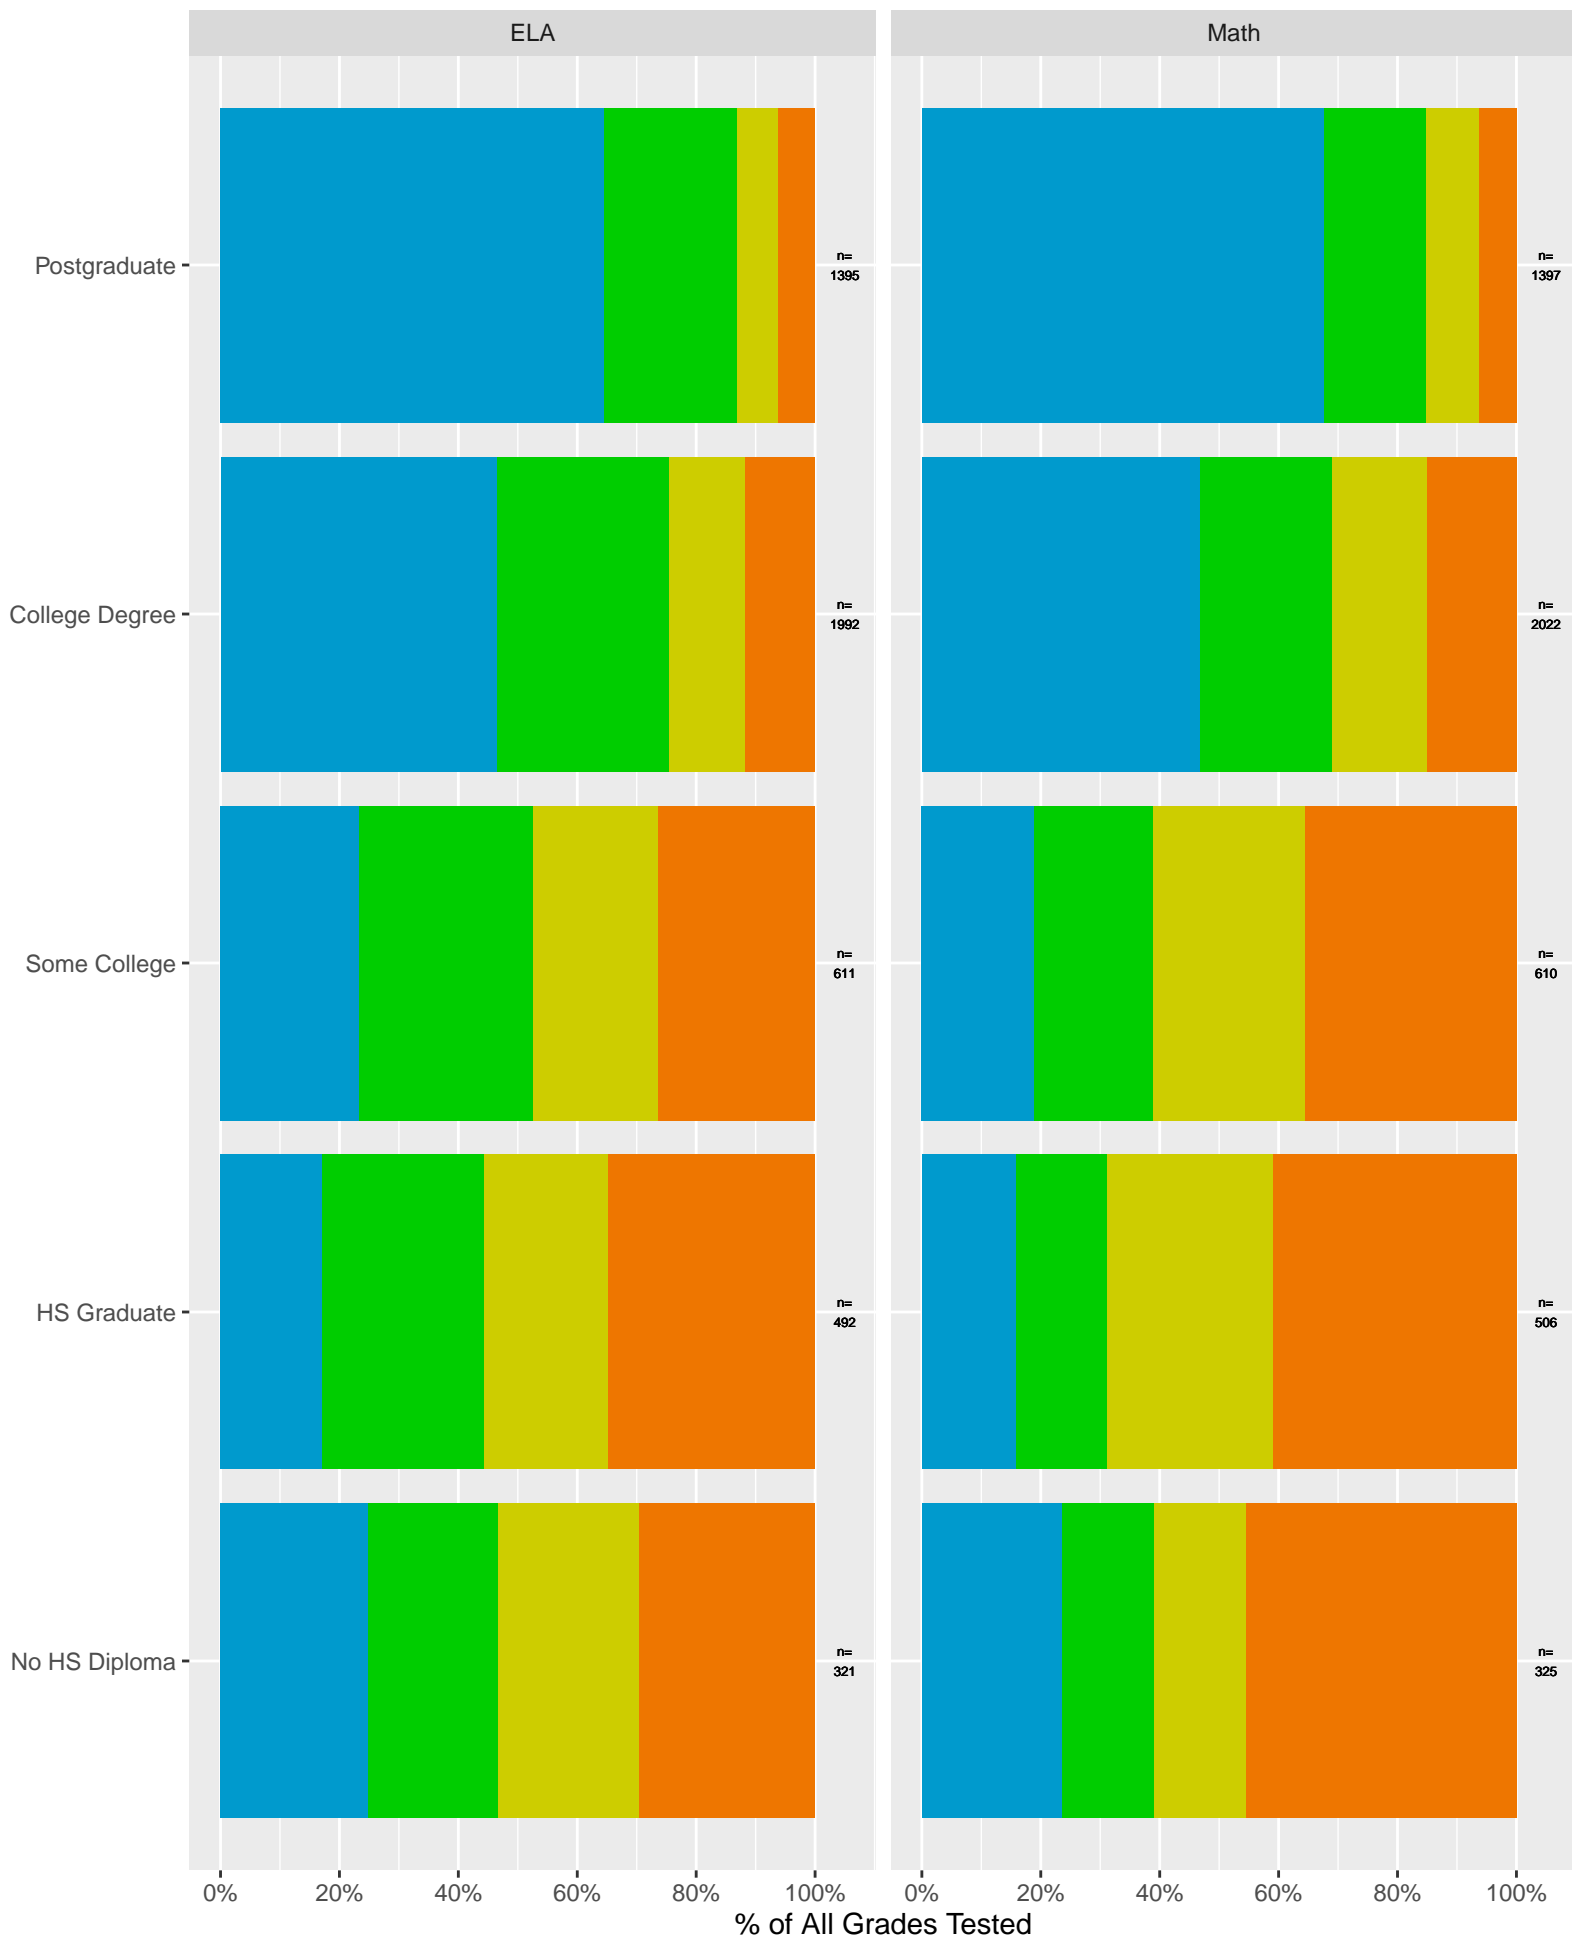

Milpitas Unified School District (2024) by Parent's Education Level

Key: ■ Standard Exceeded ■ Standard Met ■ Standard Nearly Met ■ Standard Not Met