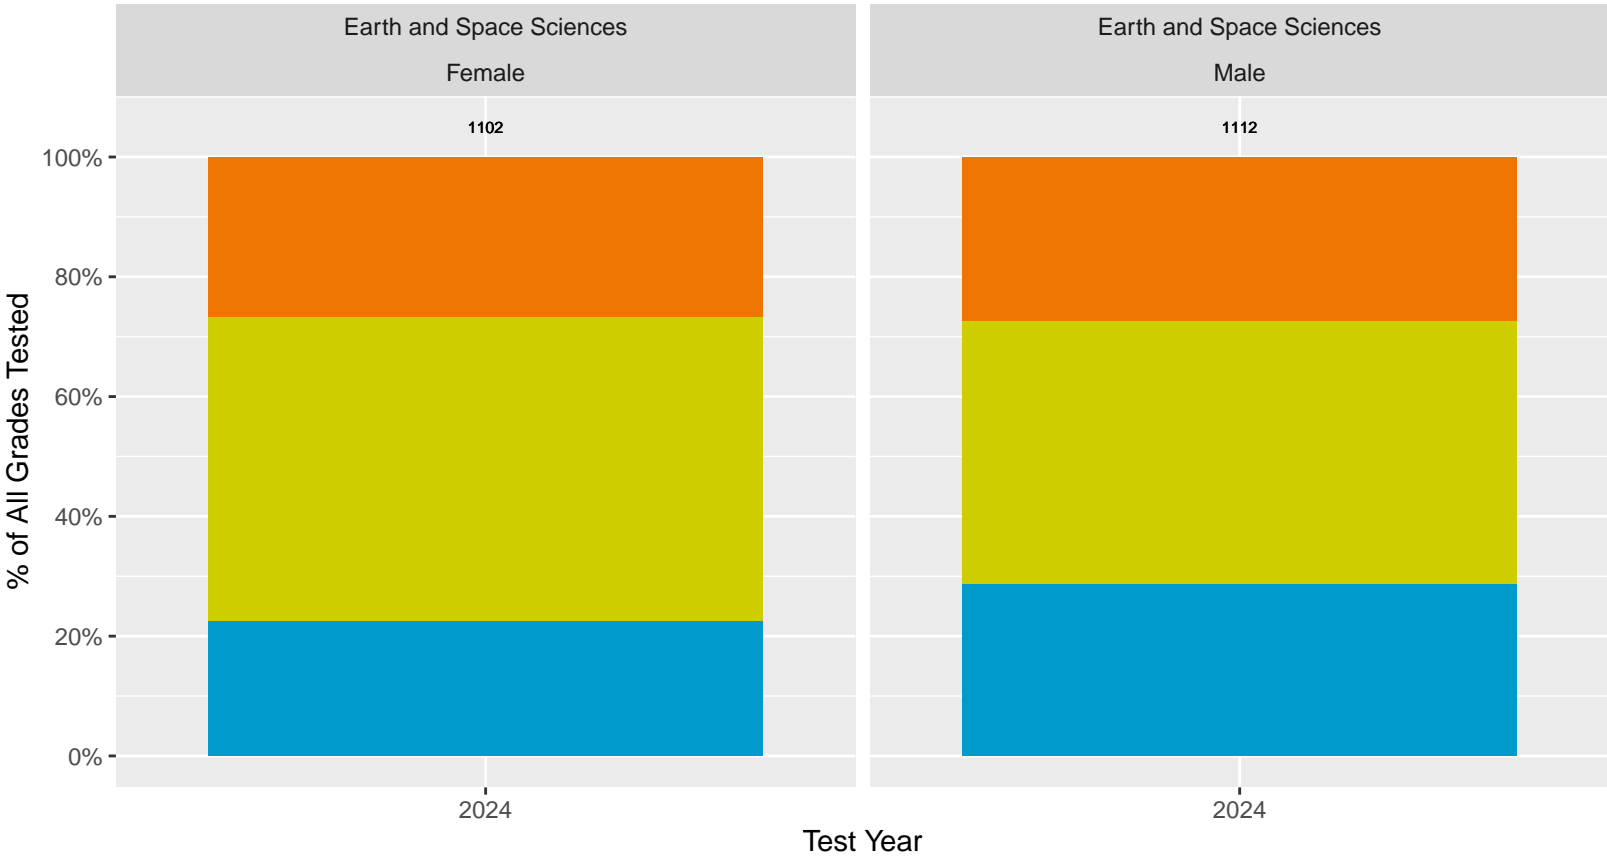

CA Science Test (CAST): Milpitas Unified School District (Sex)

Key: ■ Above Standard ■ Near Standard ■ Below Standard