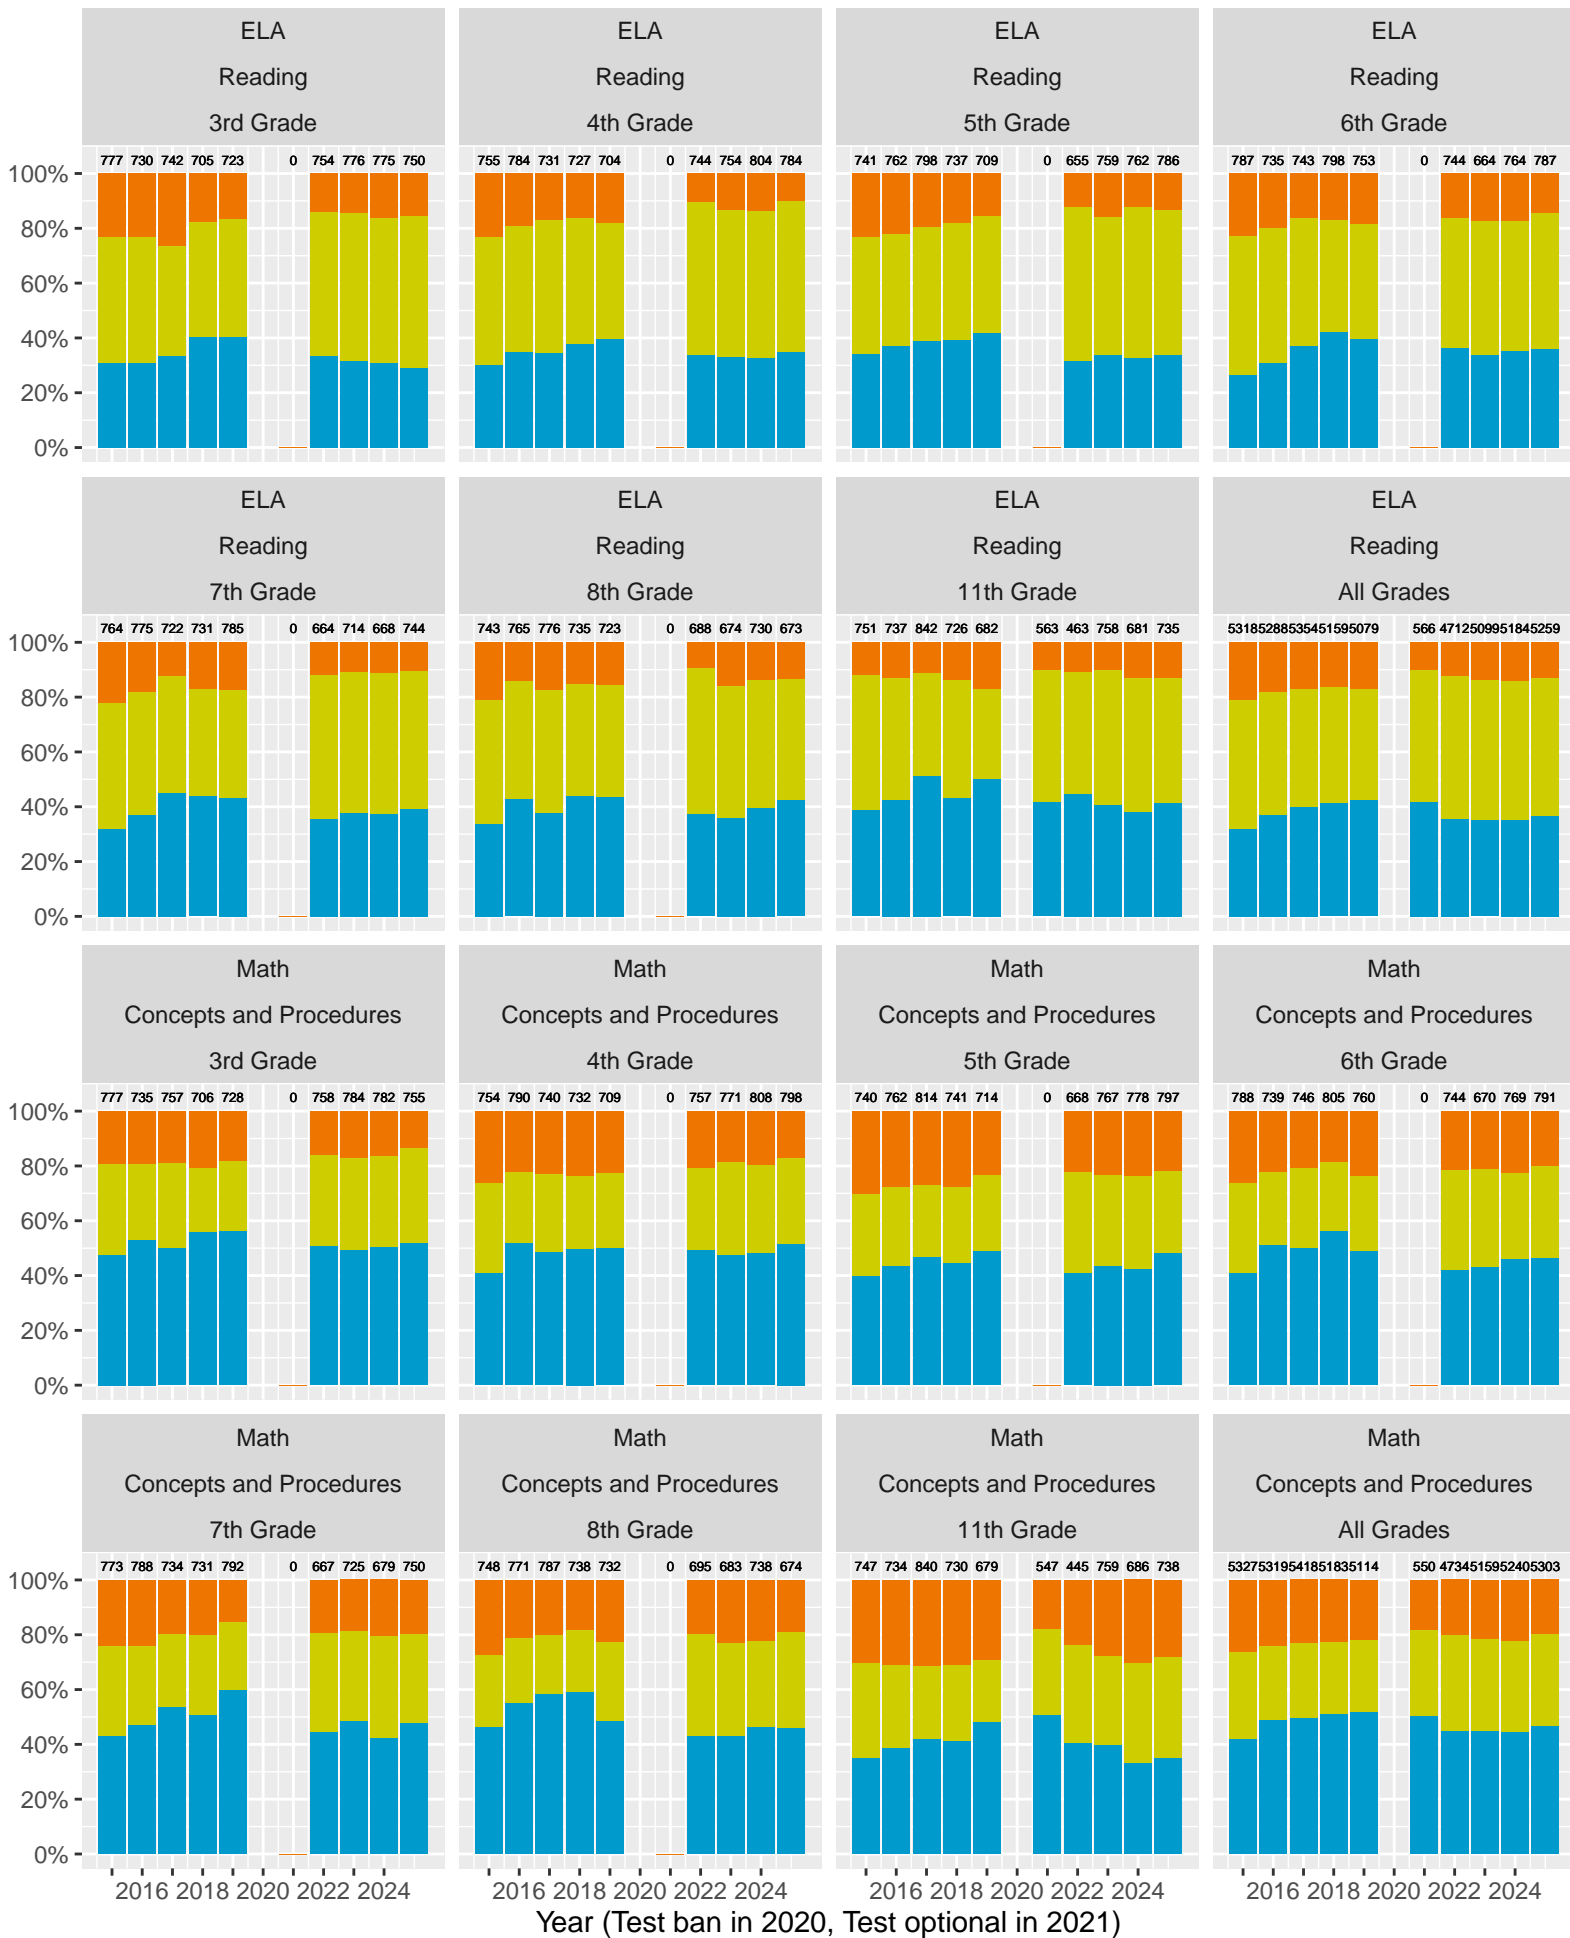

Milpitas Unified School District (Subject Area 1)

Key: Above Standard Near Standard Below Standard