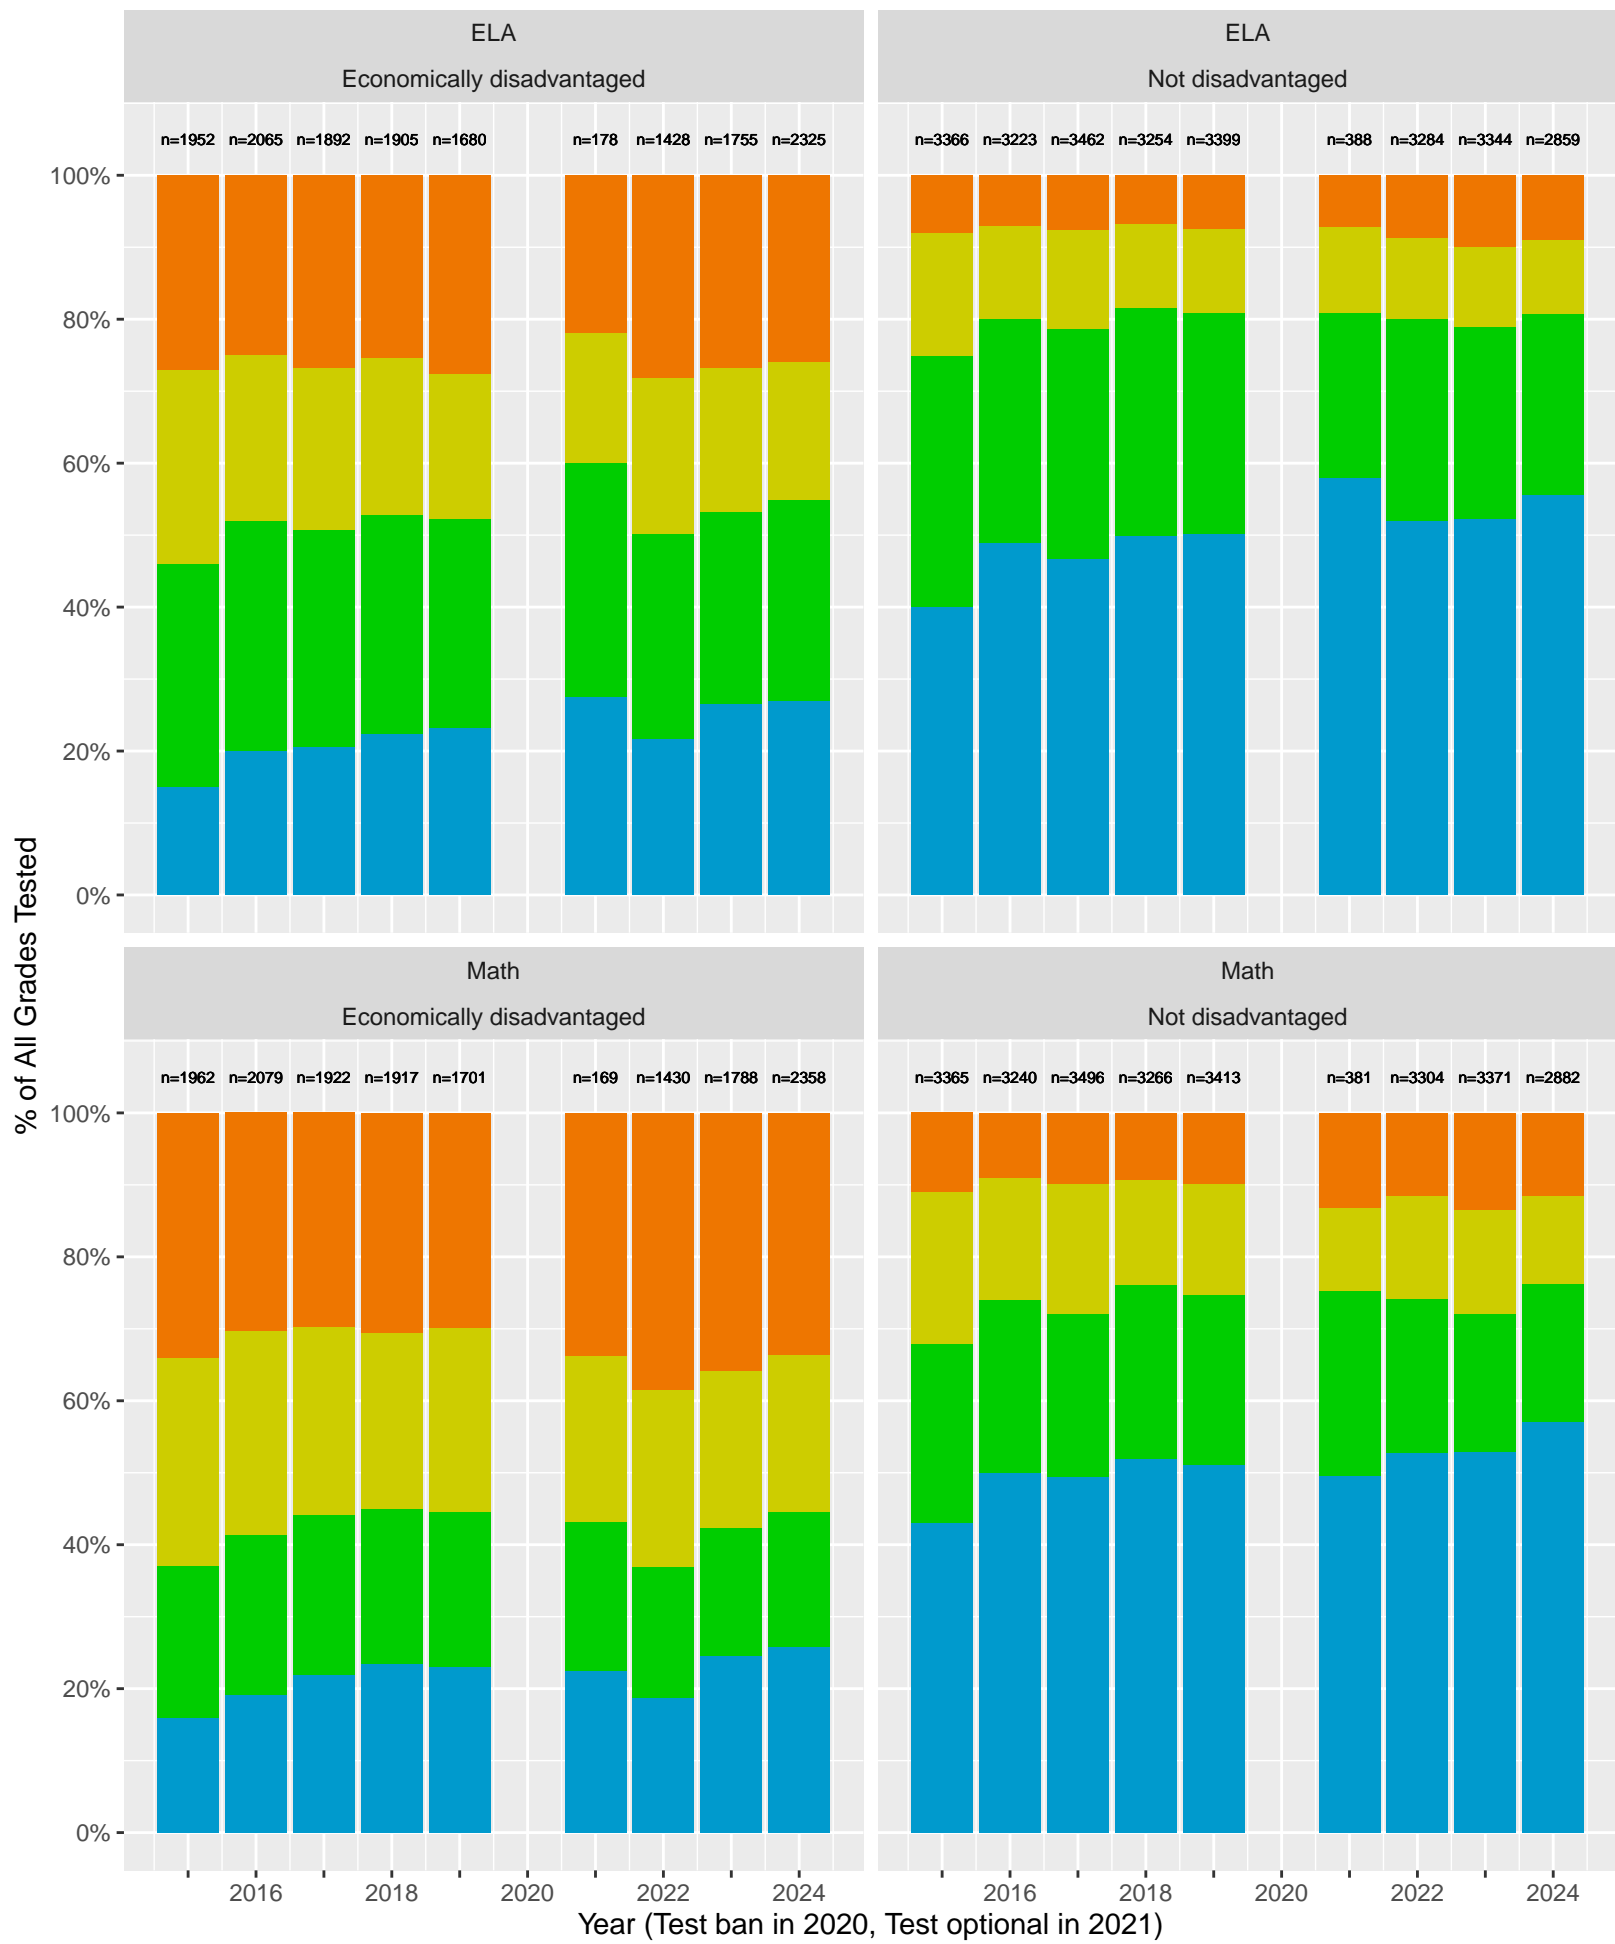

Key: ■ Above Standard ■ Near Standard ■ Below Standard

Milpitas Unified School District (Subject Area 4)

Key: ■ Above Standard ■ Near Standard ■ Below Standard

Racial distribution of Milpitas Unified School District students tested in 2024

Milpitas Unified School District by Sex

Key: ■ Standard Exceeded ■ Standard Met ■ Standard Nearly Met ■ Standard Not Met

Milpitas Unified School District by Non-White + White

Key: ■ Standard Exceeded ■ Standard Met ■ Standard Nearly Met ■ Standard Not Met

Milpitas Unified School District by Economic Disadvantage

Key: ■ Standard Exceeded ■ Standard Met ■ Standard Nearly Met ■ Standard Not Met

Milpitas Unified School District (2024) by Parent's Education Level