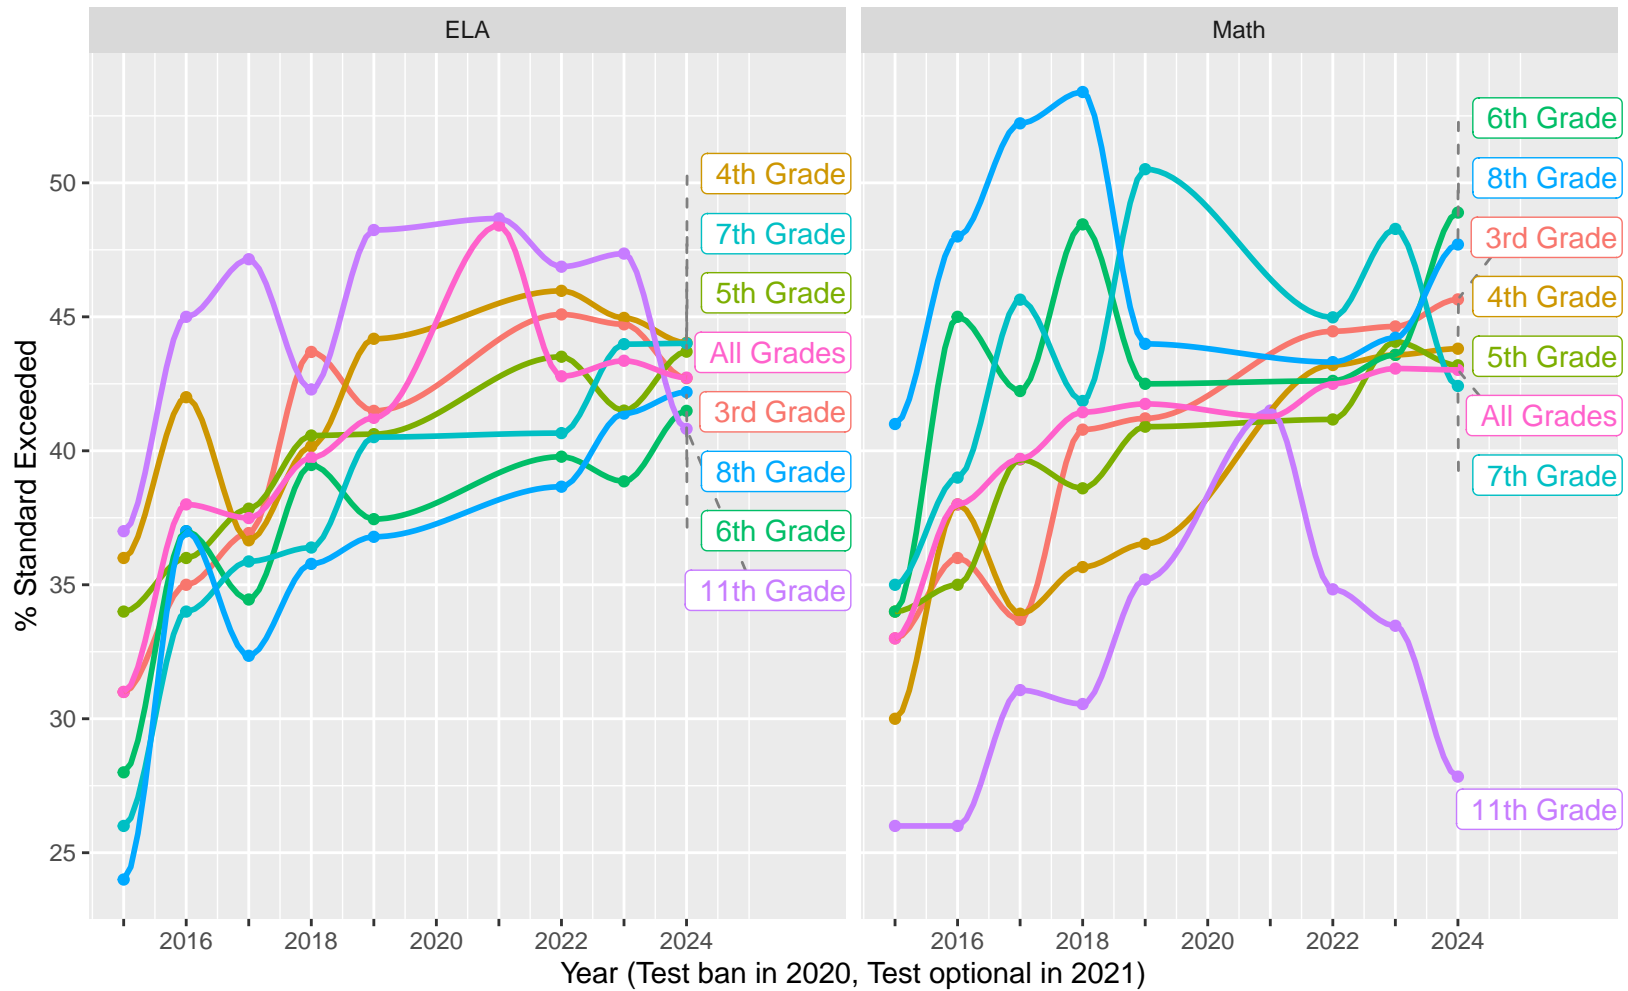

Grades stacked (trends, variance, outliers)