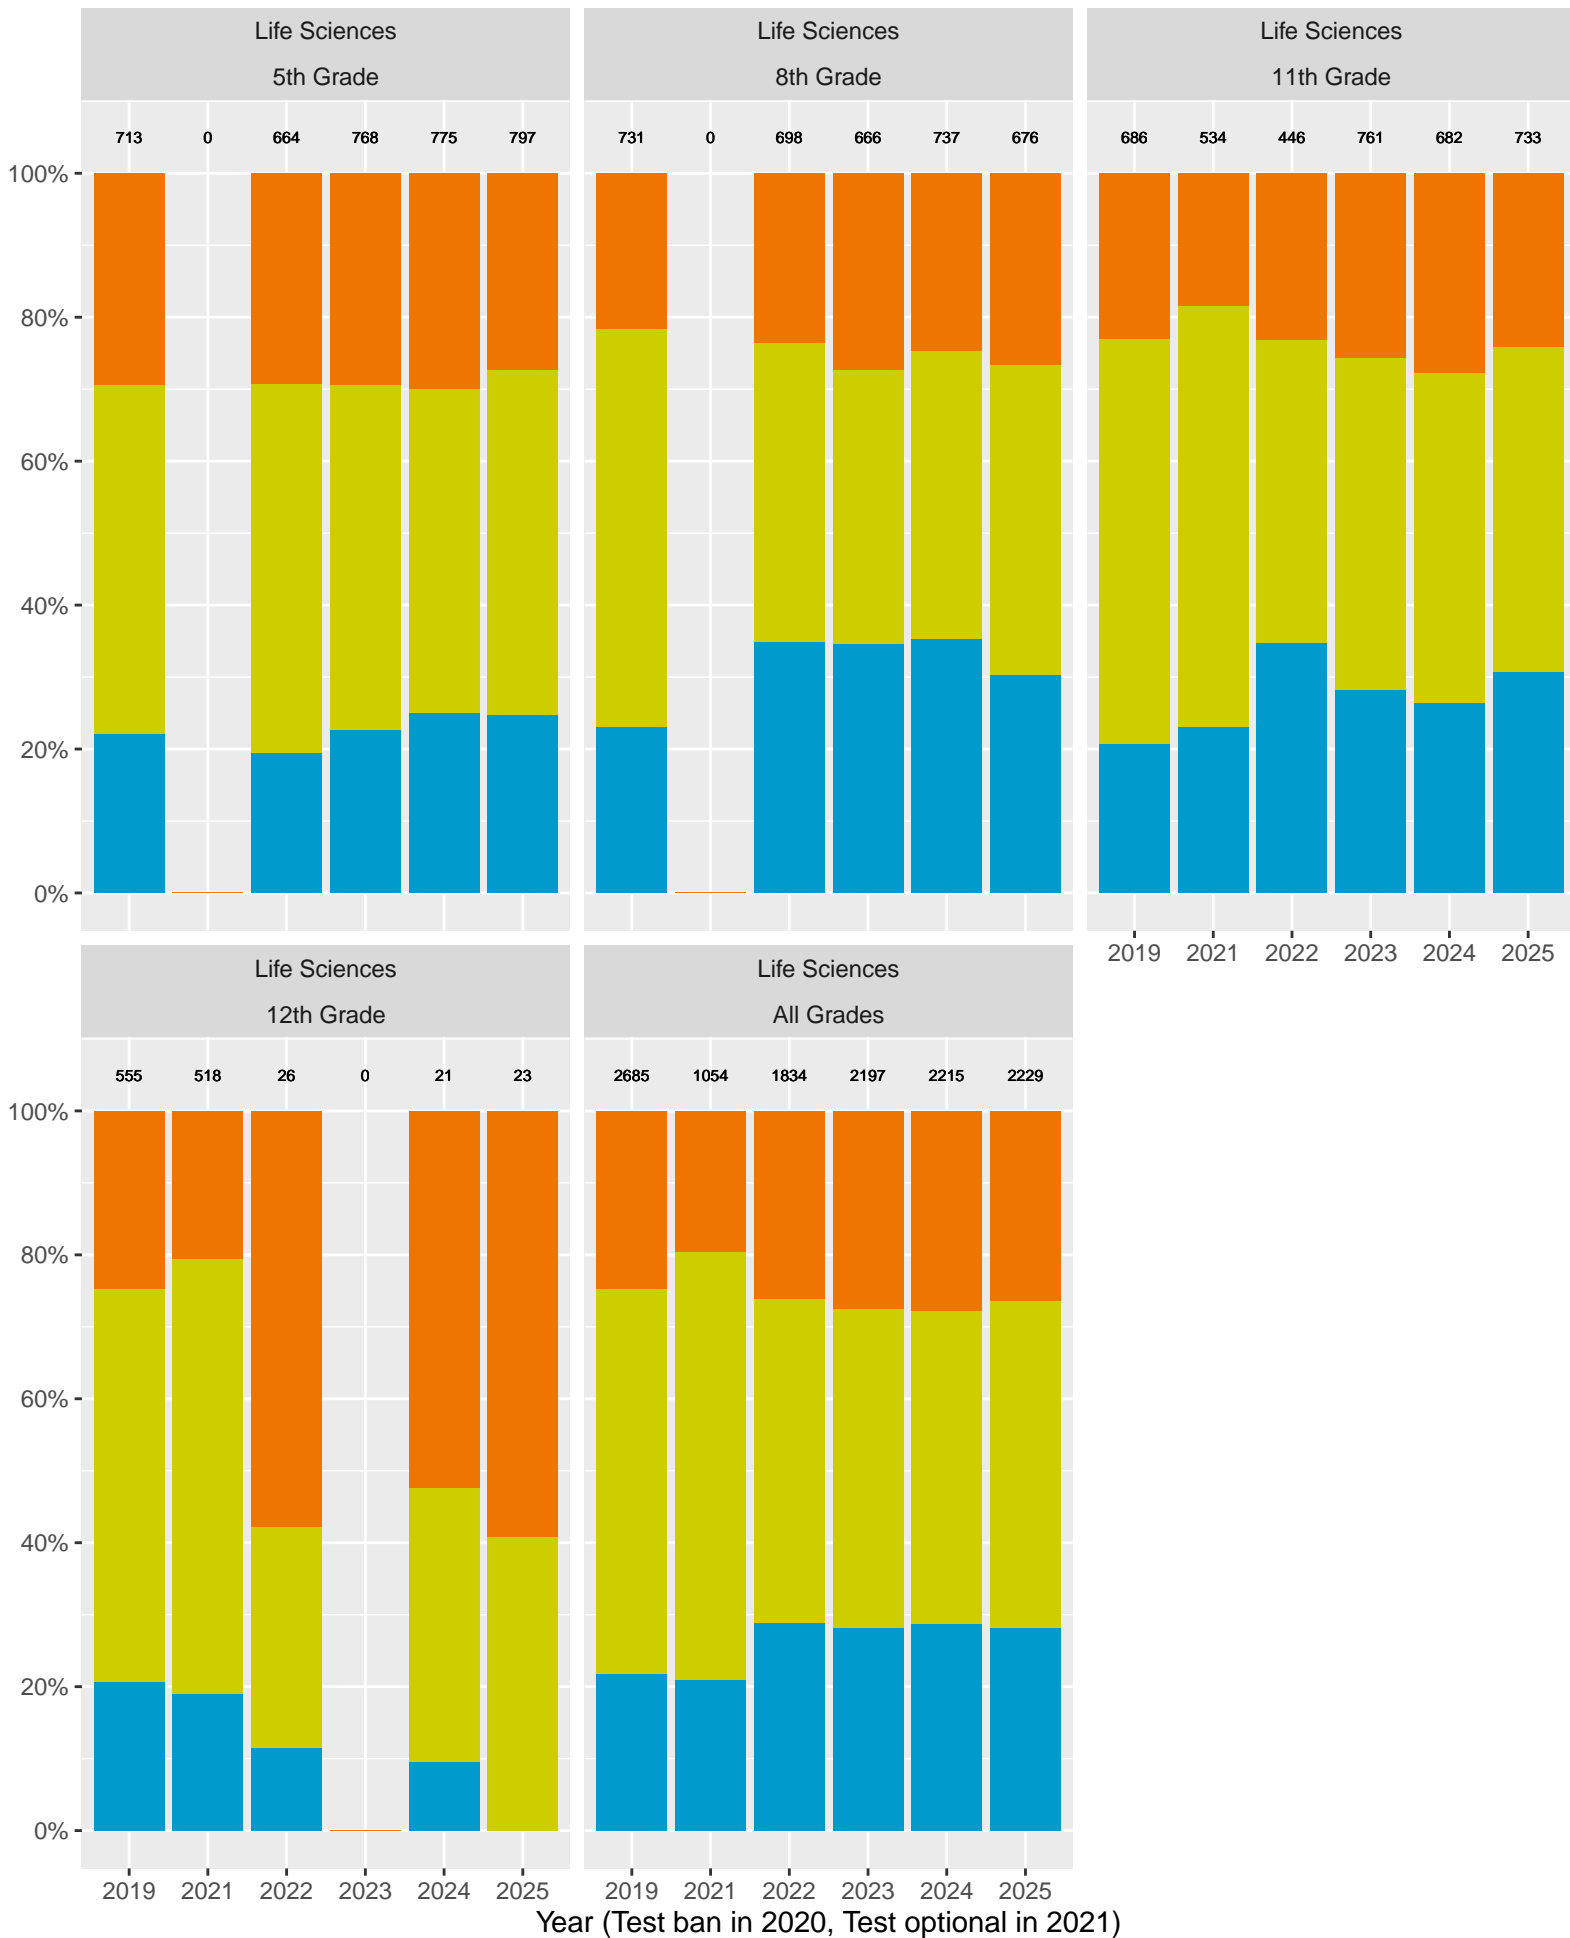

Racial distribution of Milpitas Unified School District students tested in 2024

Milpitas Unified School District by Sex

Key: Standard Exceeded Standard Met Standard Nearly Met Standard Not Met

Milpitas Unified School District by Non-White + White

Key: ■ Standard Exceeded ■ Standard Met ■ Standard Nearly Met ■ Standard Not Met

Milpitas Unified School District by Economic Disadvantage

Key: ■ Standard Exceeded ■ Standard Met ■ Standard Nearly Met ■ Standard Not Met

Year (Test ban in 2020, Test optional in 2021)

Milpitas Unified School District (2024) by Parent's Education Level

Key: ■ Standard Exceeded ■ Standard Met ■ Standard Nearly Met ■ Standard Not Met

CA Science Test (CAST): Milpitas Unified School District (Life Sciences)