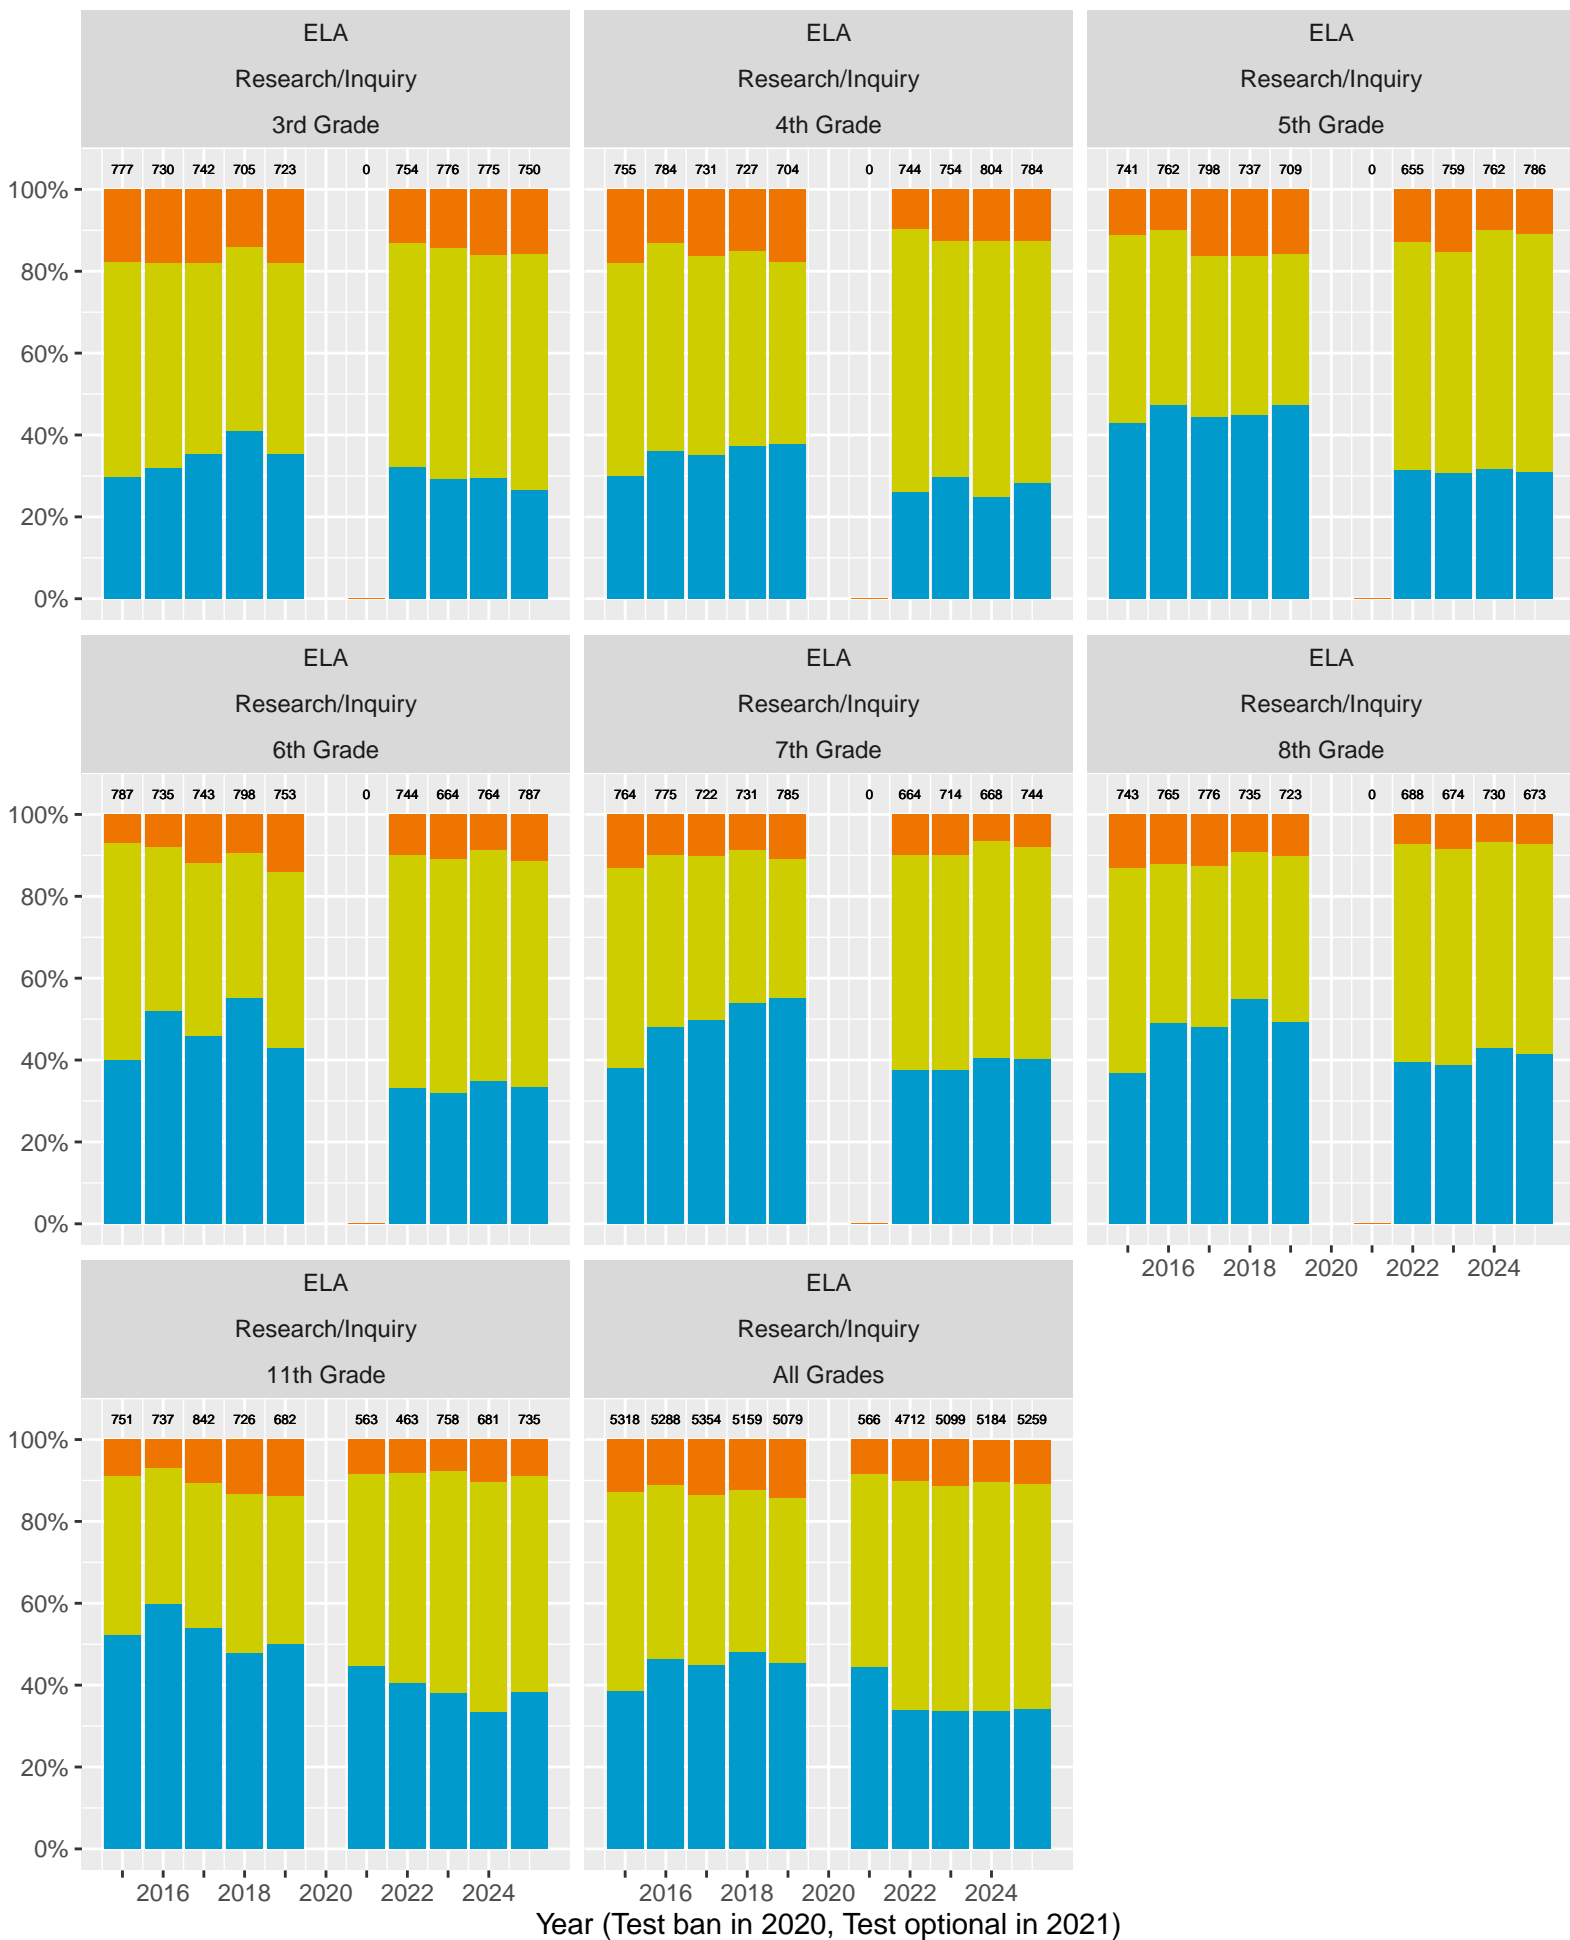

Milpitas Unified School District (Subject Area 4)

Key: ■ Above Standard ■ Near Standard ■ Below Standard