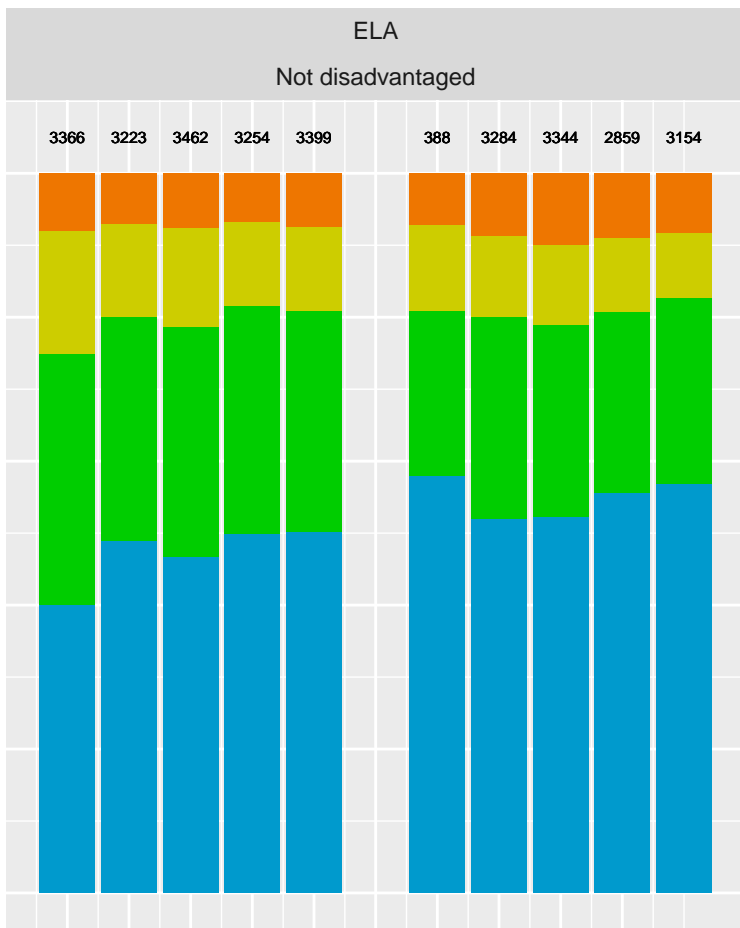

Milpitas Unified School District by Economic Disadvantage

Key: ■ Standard Exceeded ■ Standard Met ■ Standard Nearly Met ■ Standard Not Met

Year (Test ban in 2020, Test optional in 2021)