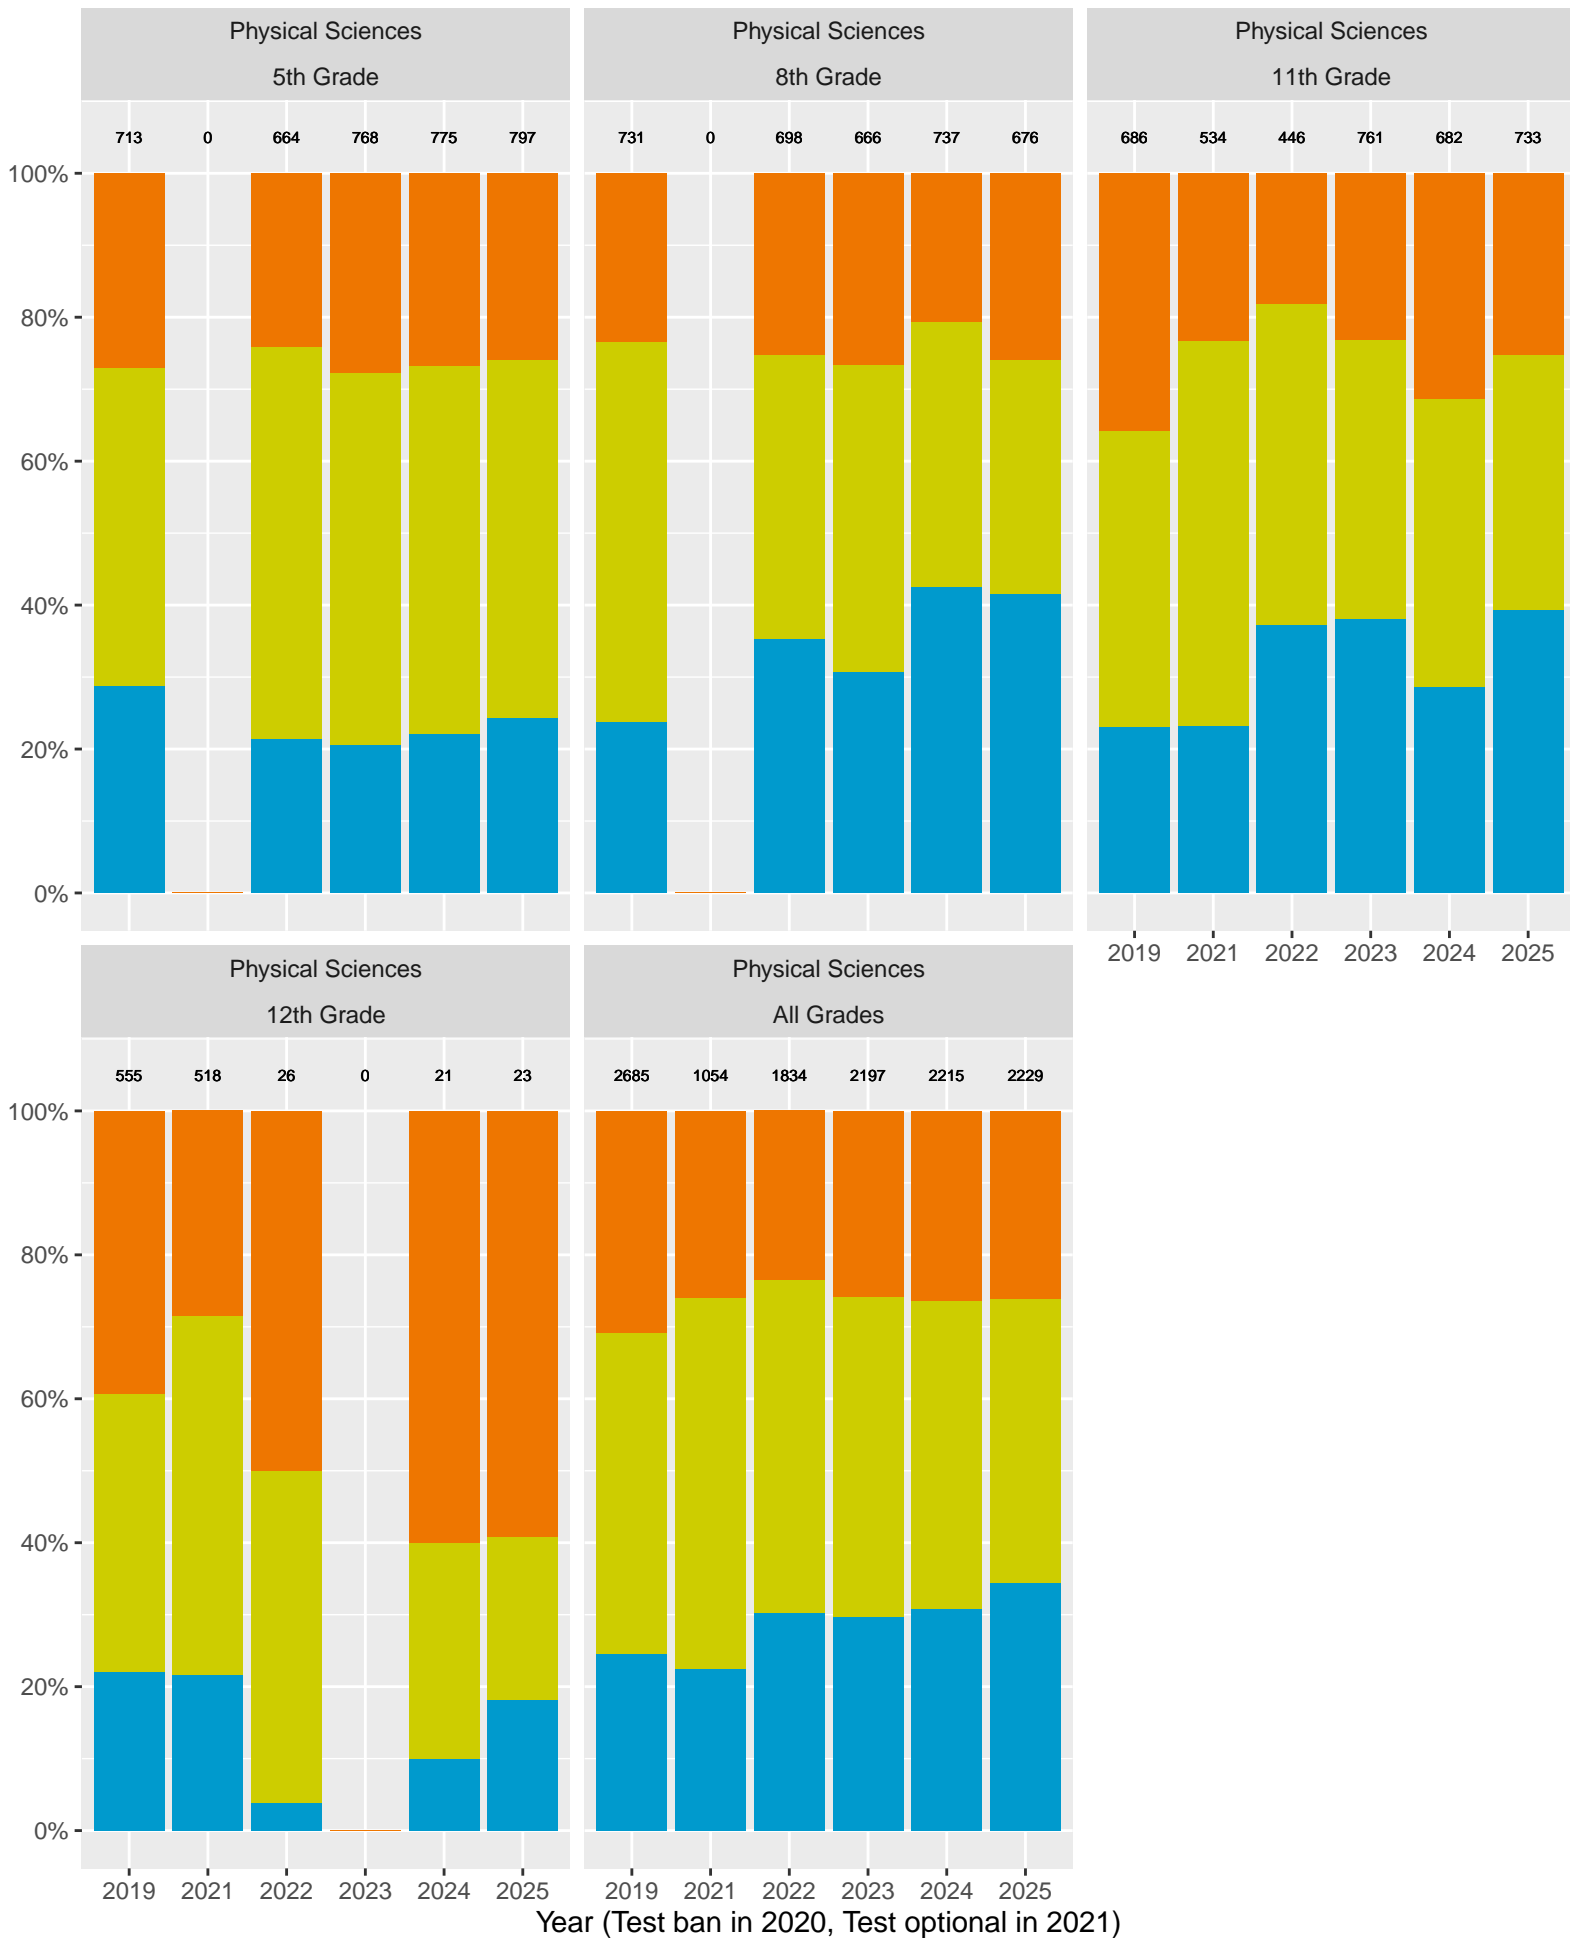

CA Science Test (CAST): Milpitas Unified School District (Physical Sciences)

Key: ■ Above Standard ■ Near Standard ■ Below Standard