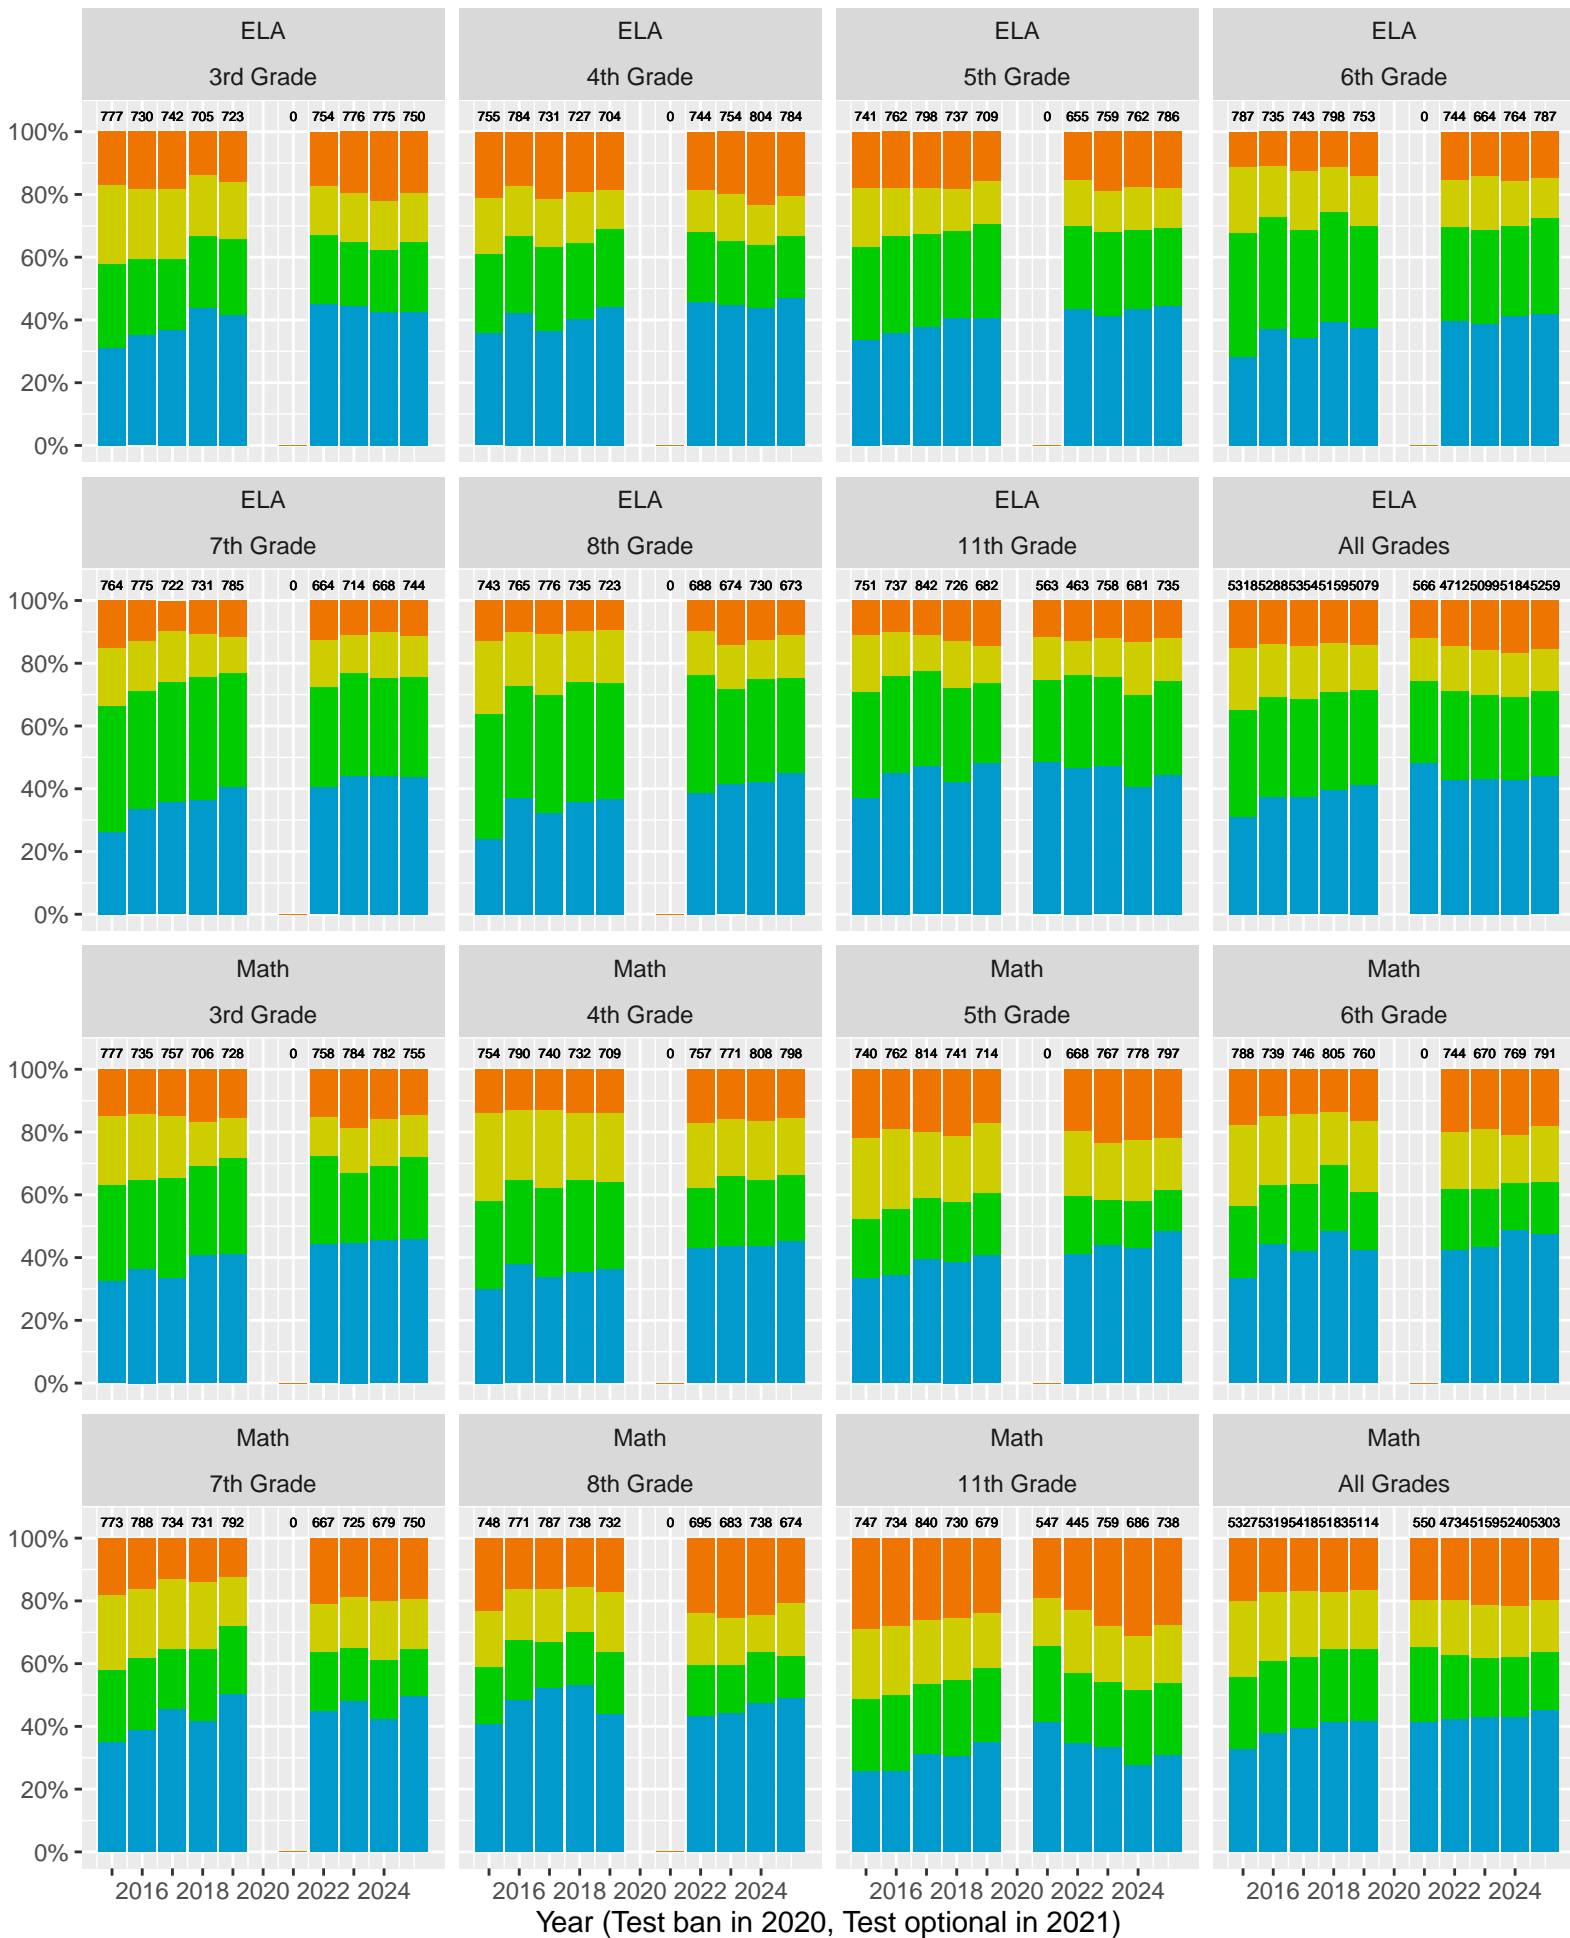

CAASPP Test Performance: Milpitas Unified School District

Key: ■ Standard Exceeded ■ Standard Met ■ Standard Nearly Met ■ Standard Not Met