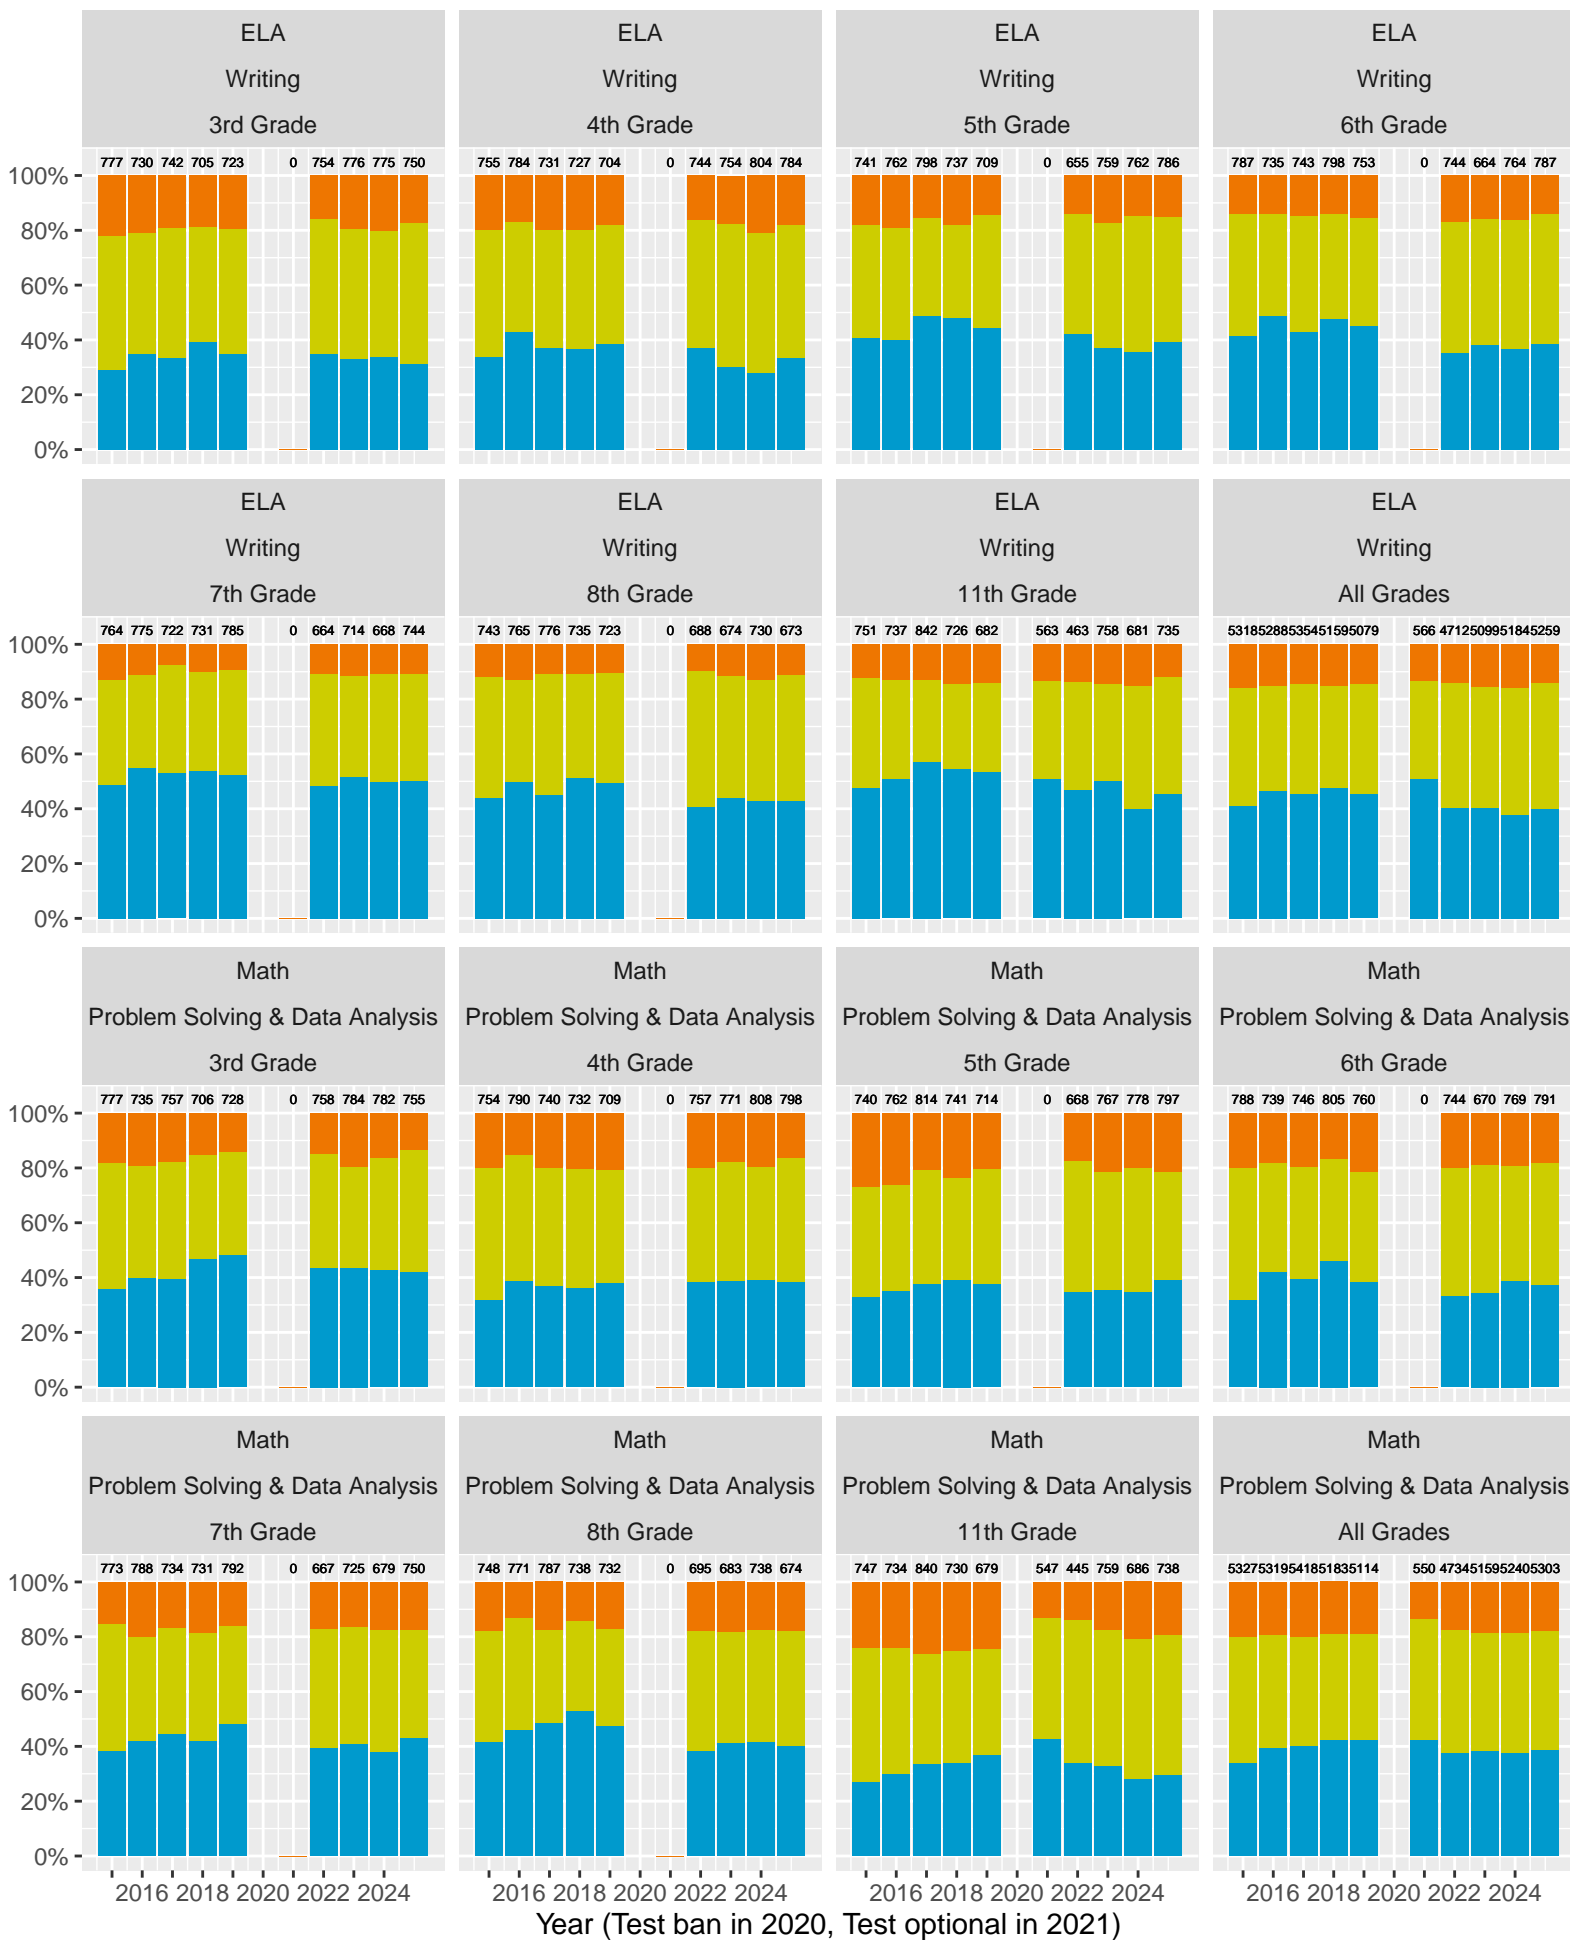

Grades stacked (trends, variance, outliers)

Milpitas Unified School District (Subject Area 1)

Key: Above Standard Near Standard Below Standard

Milpitas Unified School District (Subject Area 2)

Key: Above Standard Near Standard Below Standard