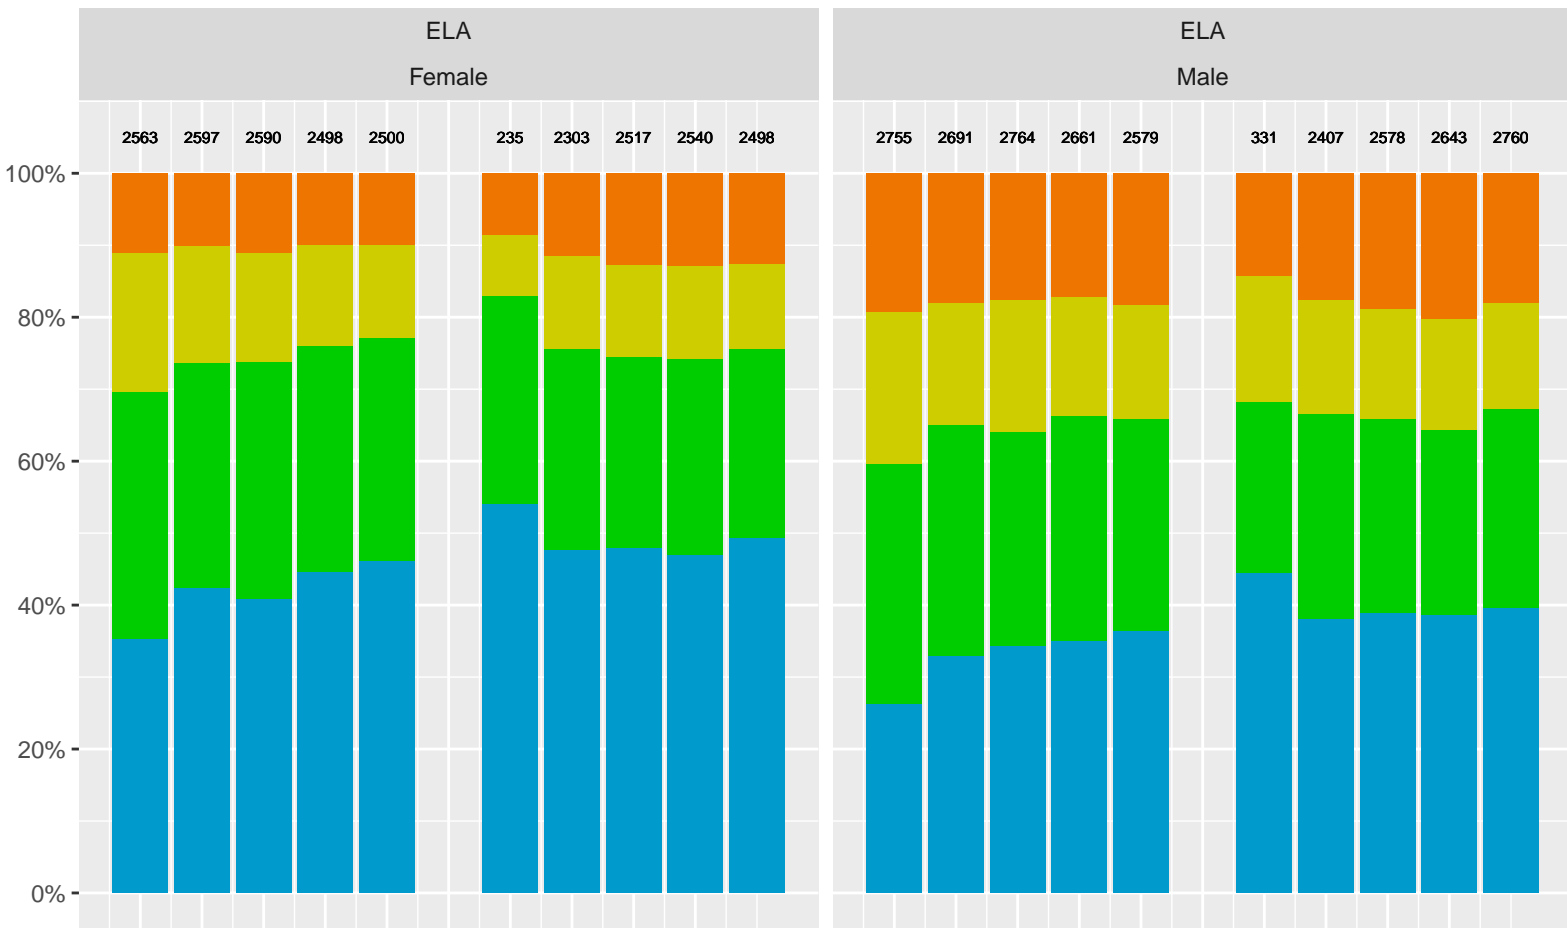

Milpitas Unified School District (Subject Area 3)

Key: ■ Above Standard ■ Near Standard ■ Below Standard

Milpitas Unified School District (Subject Area 4)

Key: ■ Above Standard ■ Near Standard ■ Below Standard

Racial distribution of Milpitas Unified School District students tested in 2024

Milpitas Unified School District by Sex

Key: Standard Exceeded Standard Met Standard Nearly Met Standard Not Met

Milpitas Unified School District by Non-White + White