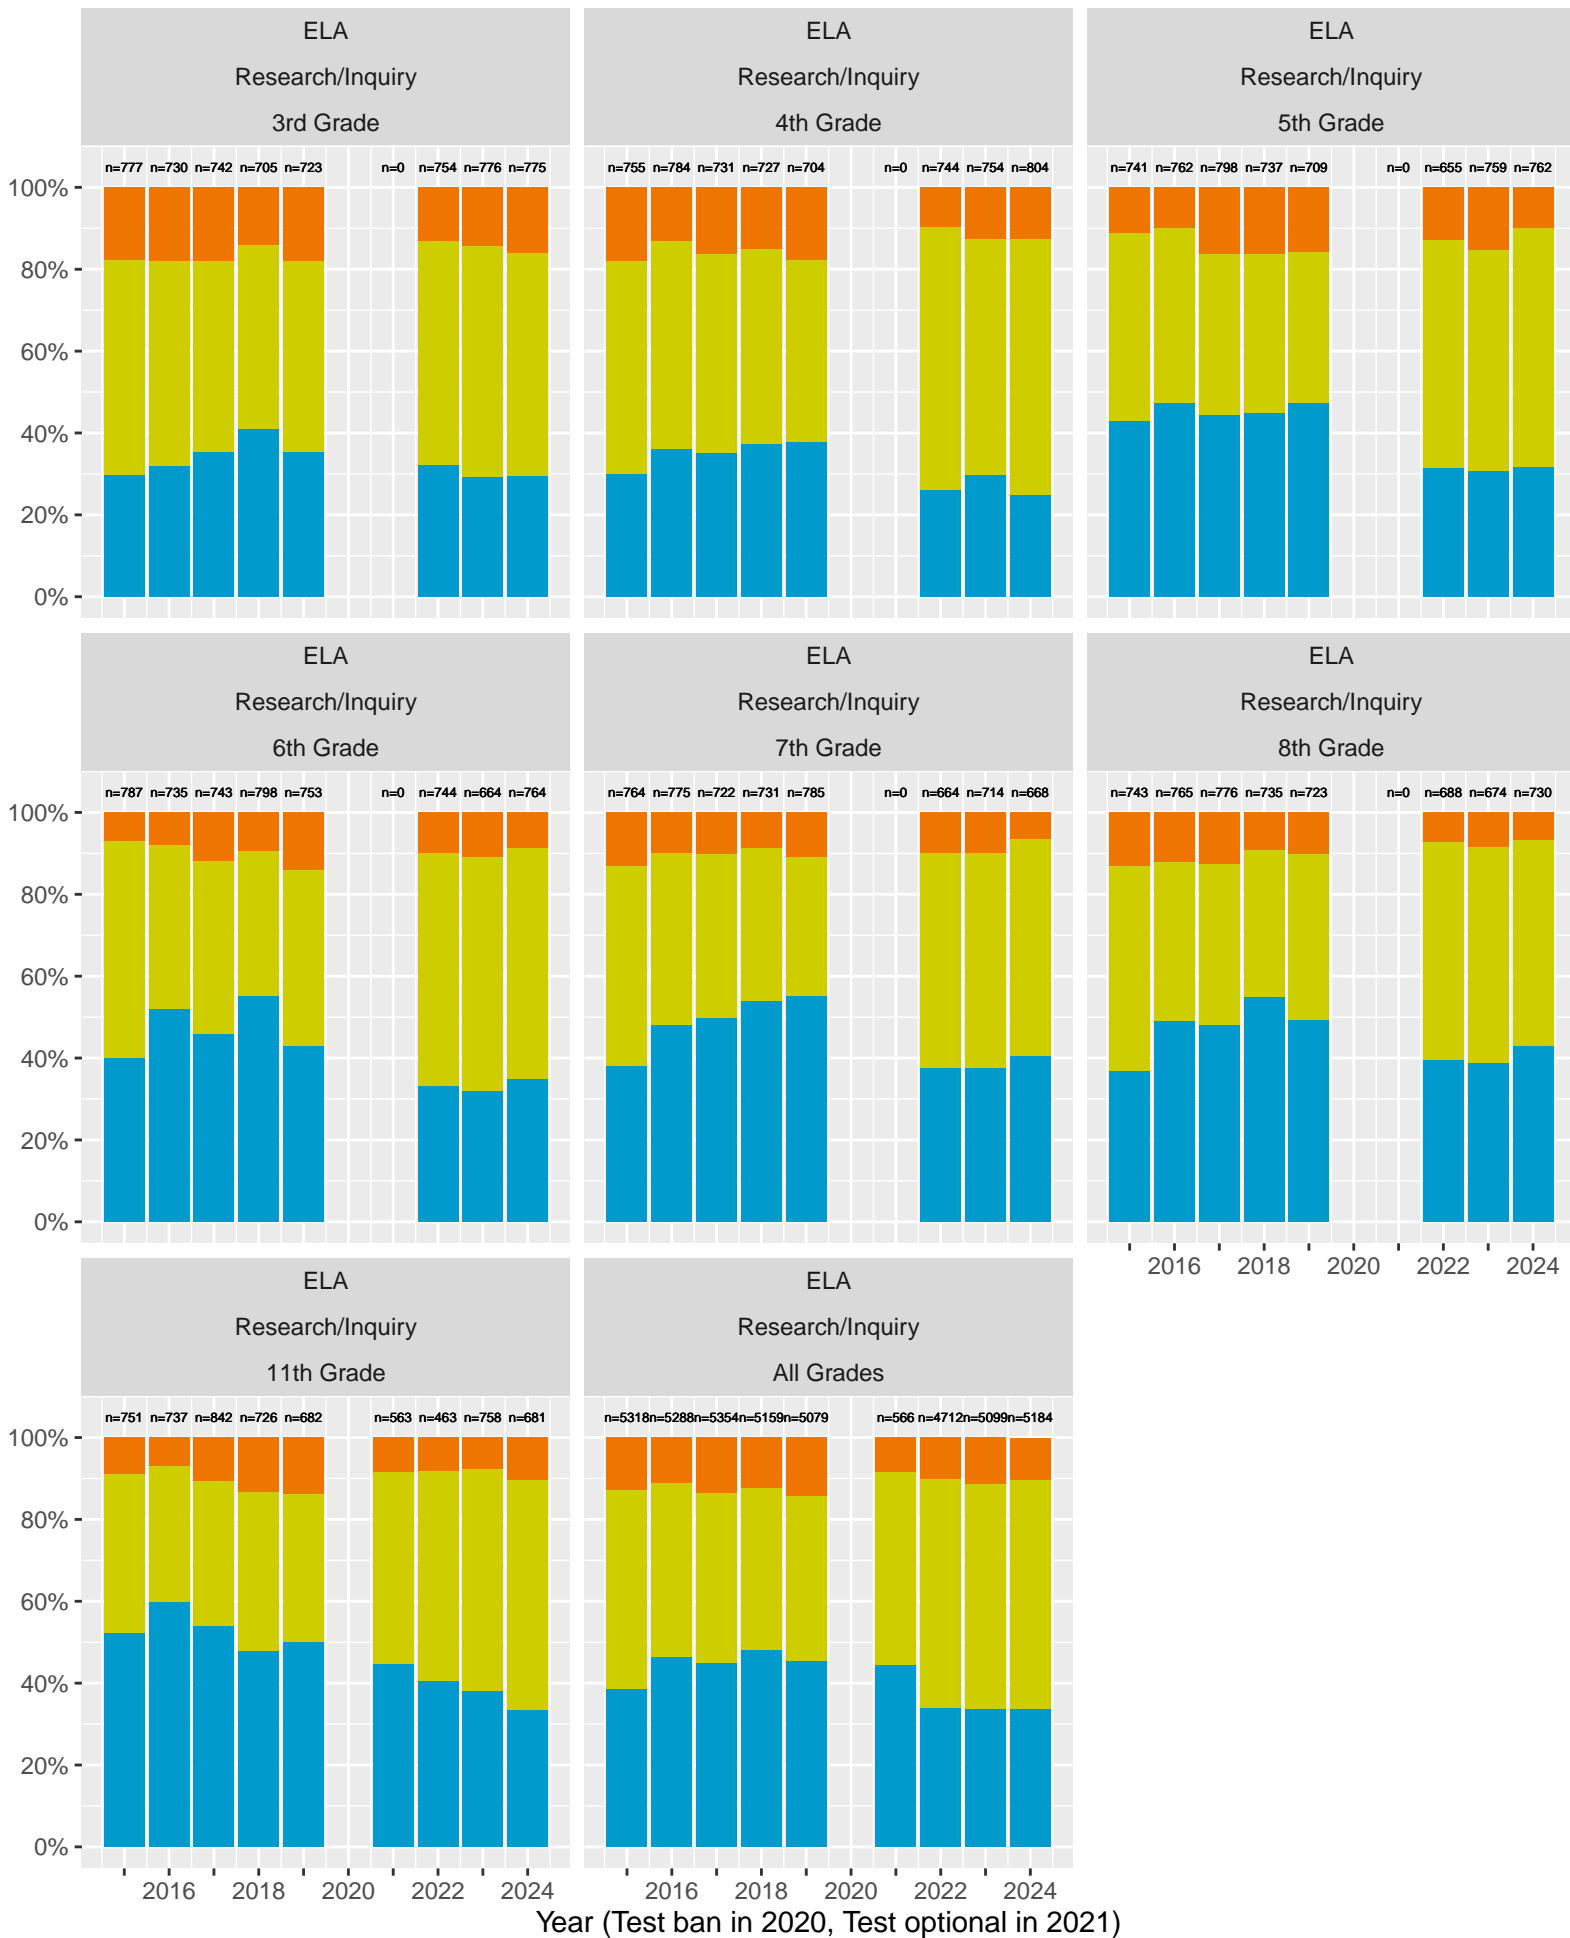

2015–24 CAASPP Trends for the Milpitas Unified School District

November 2024
Piedmont, California

TABLE OF CONTENTS

High Level ELA and Math, trending by Year and broken out by Grade.....	p 3
Year over Year (YoY) variation by Grade for Standard Met (and Exceeded).....	p 4
ELA and Math drilldown to Subject Areas 1–4, by Year, by Grade.....	p 5–8
Racial Distribution of Students in 2024.....	p 9
All Grade ELA and Math by Sex, (Non–)White, Disadvantage, Parent Ed.....	p 10–13
CAST Life Sciences, Physical Science, Earth and Space Science.....	p 14–16
CAST Life Sciences, Earth and Space by Sex.....	p 17
CAST Physical Science by (Non–)White, Parent Education.....	p 18–19

Key: ■ Above Standard ■ Near Standard ■ Below Standard

Milpitas Unified School District (Subject Area 2)

Key: ■ Above Standard ■ Near Standard ■ Below Standard

Milpitas Unified School District (Subject Area 3)

Key: ■ Above Standard ■ Near Standard ■ Below Standard

Milpitas Unified School District (Subject Area 4)

Key: ■ Above Standard ■ Near Standard ■ Below Standard

Racial distribution of Milpitas Unified School District students tested in 2024