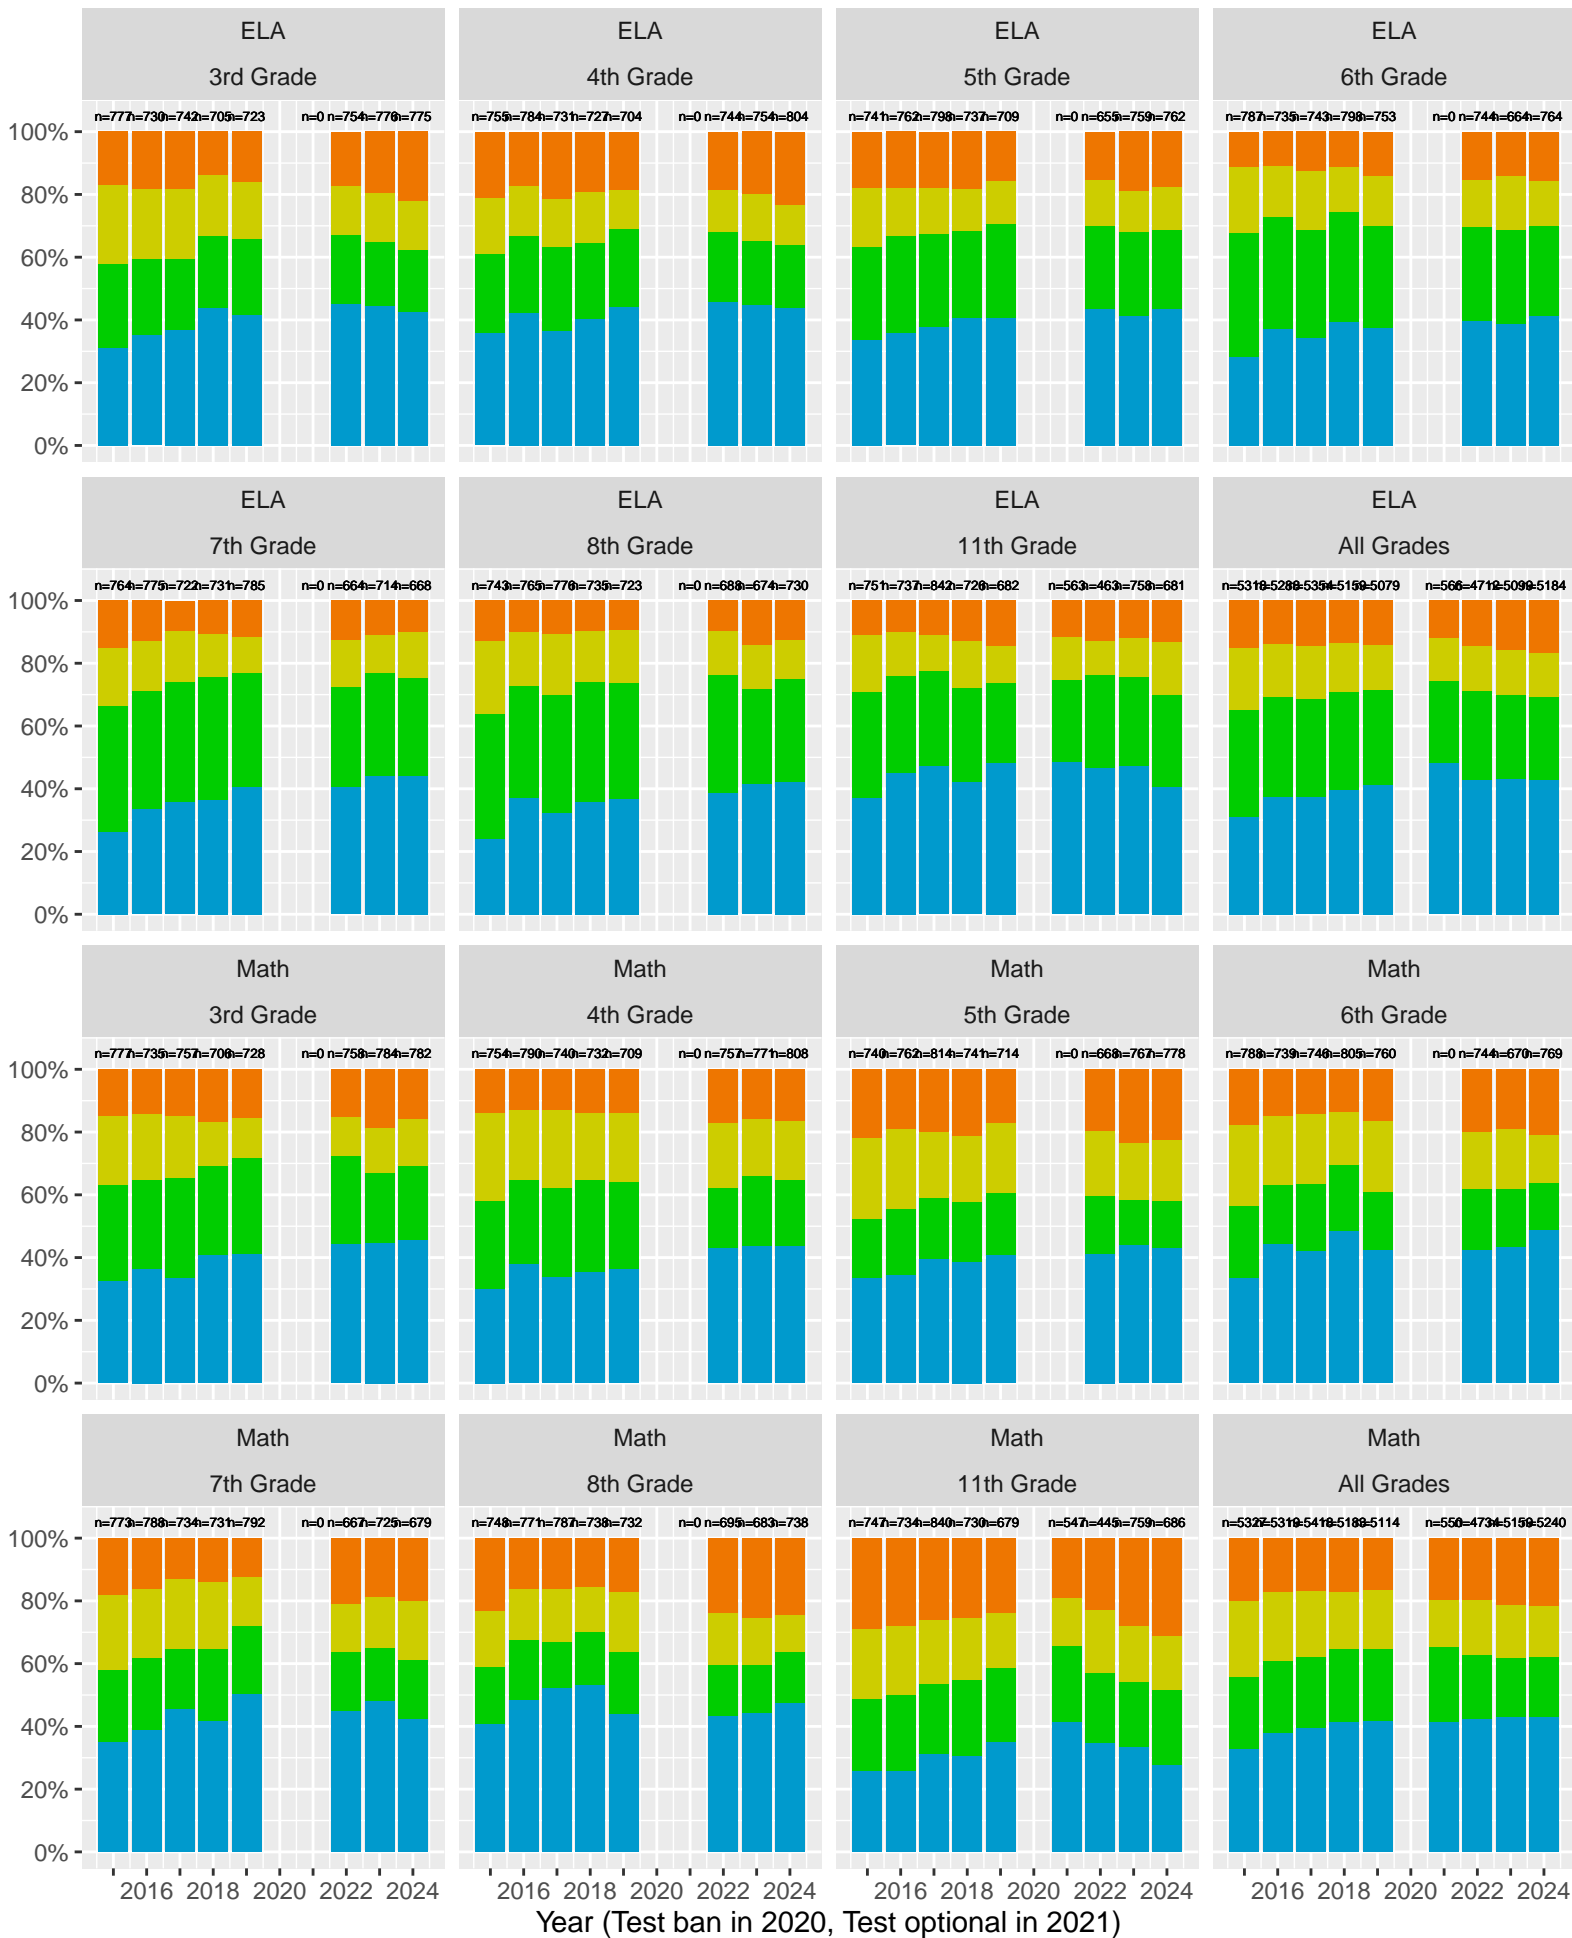

2015–24 CAASPP Trends for the Milpitas Unified School District

November 2024
Piedmont, California

TABLE OF CONTENTS

High Level ELA and Math, trending by Year and broken out by Grade.....	p 3
Year over Year (YoY) variation by Grade for Standard Met (and Exceeded).....	p 4
ELA and Math drilldown to Subject Areas 1–4, by Year, by Grade.....	p 5–8
Racial Distribution of Students in 2024.....	p 9
All Grade ELA and Math by Sex, (Non–)White, Disadvantage, Parent Ed.....	p 10–13
CAST Life Sciences, Physical Science, Earth and Space Science.....	p 14–16
CAST Life Sciences, Earth and Space by Sex.....	p 17
CAST Physical Science by (Non–)White, Parent Education.....	p 18–19

CAASPP Test Performance: Milpitas Unified School District

Key: Standard Exceeded Standard Met Standard Nearly Met Standard Not Met

Grades stacked (trends, variance, outliers)

Milpitas Unified School District (Subject Area 1)