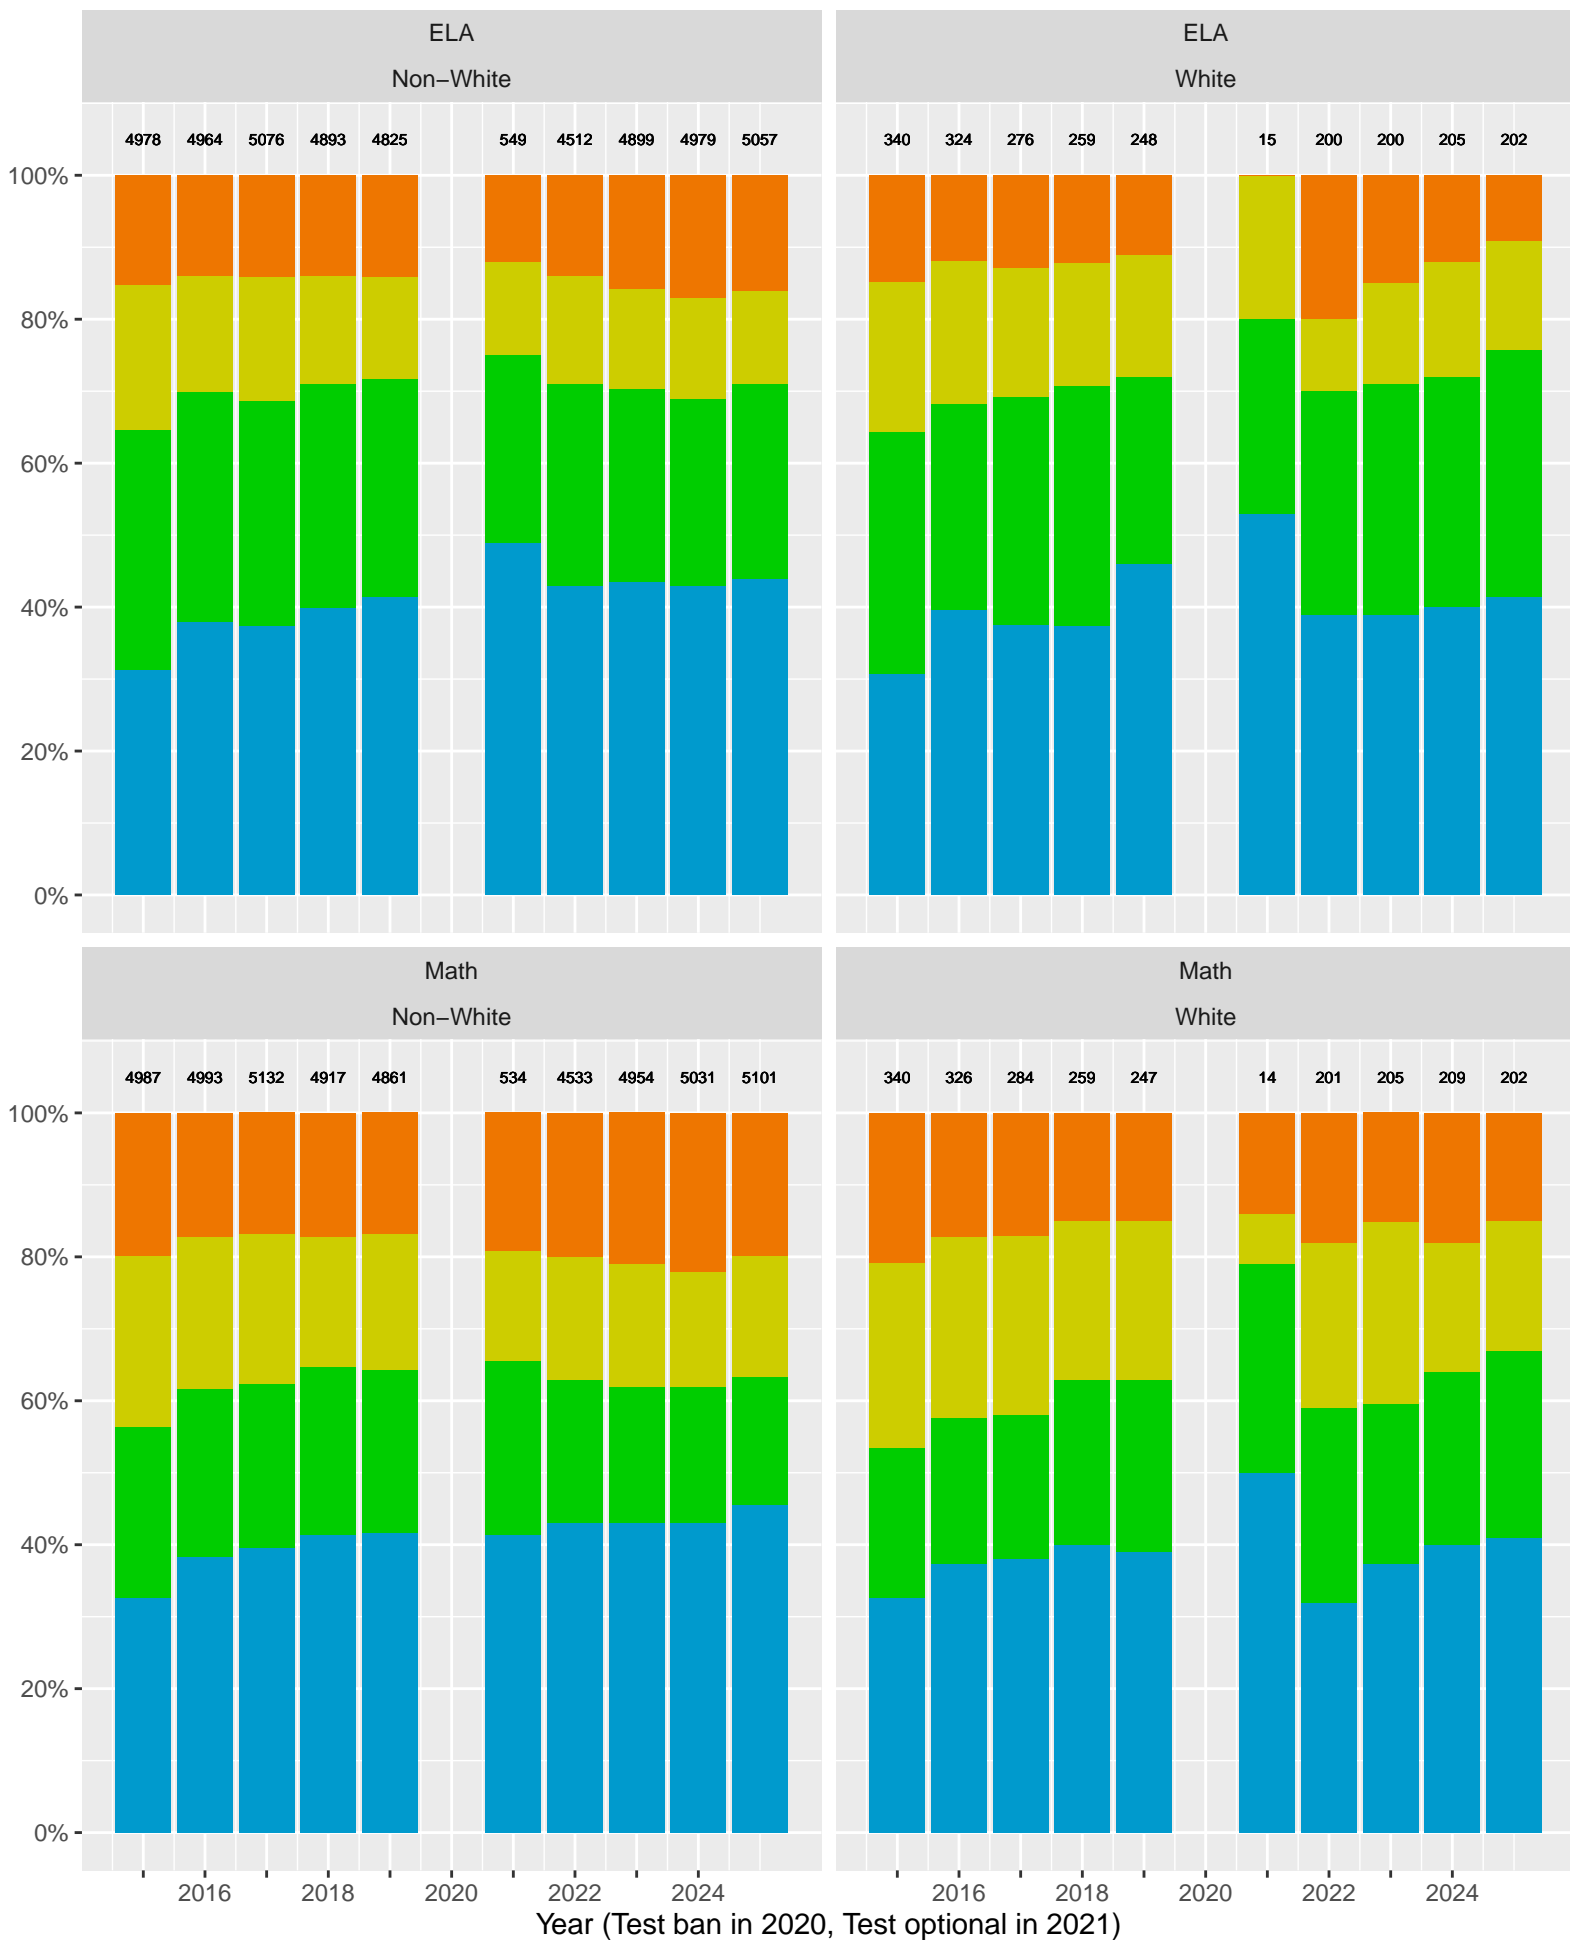

Racial distribution of Milpitas Unified School District students tested in 2024

Milpitas Unified School District by Sex

Key: Standard Exceeded Standard Met Standard Nearly Met Standard Not Met

Milpitas Unified School District by Non-White + White