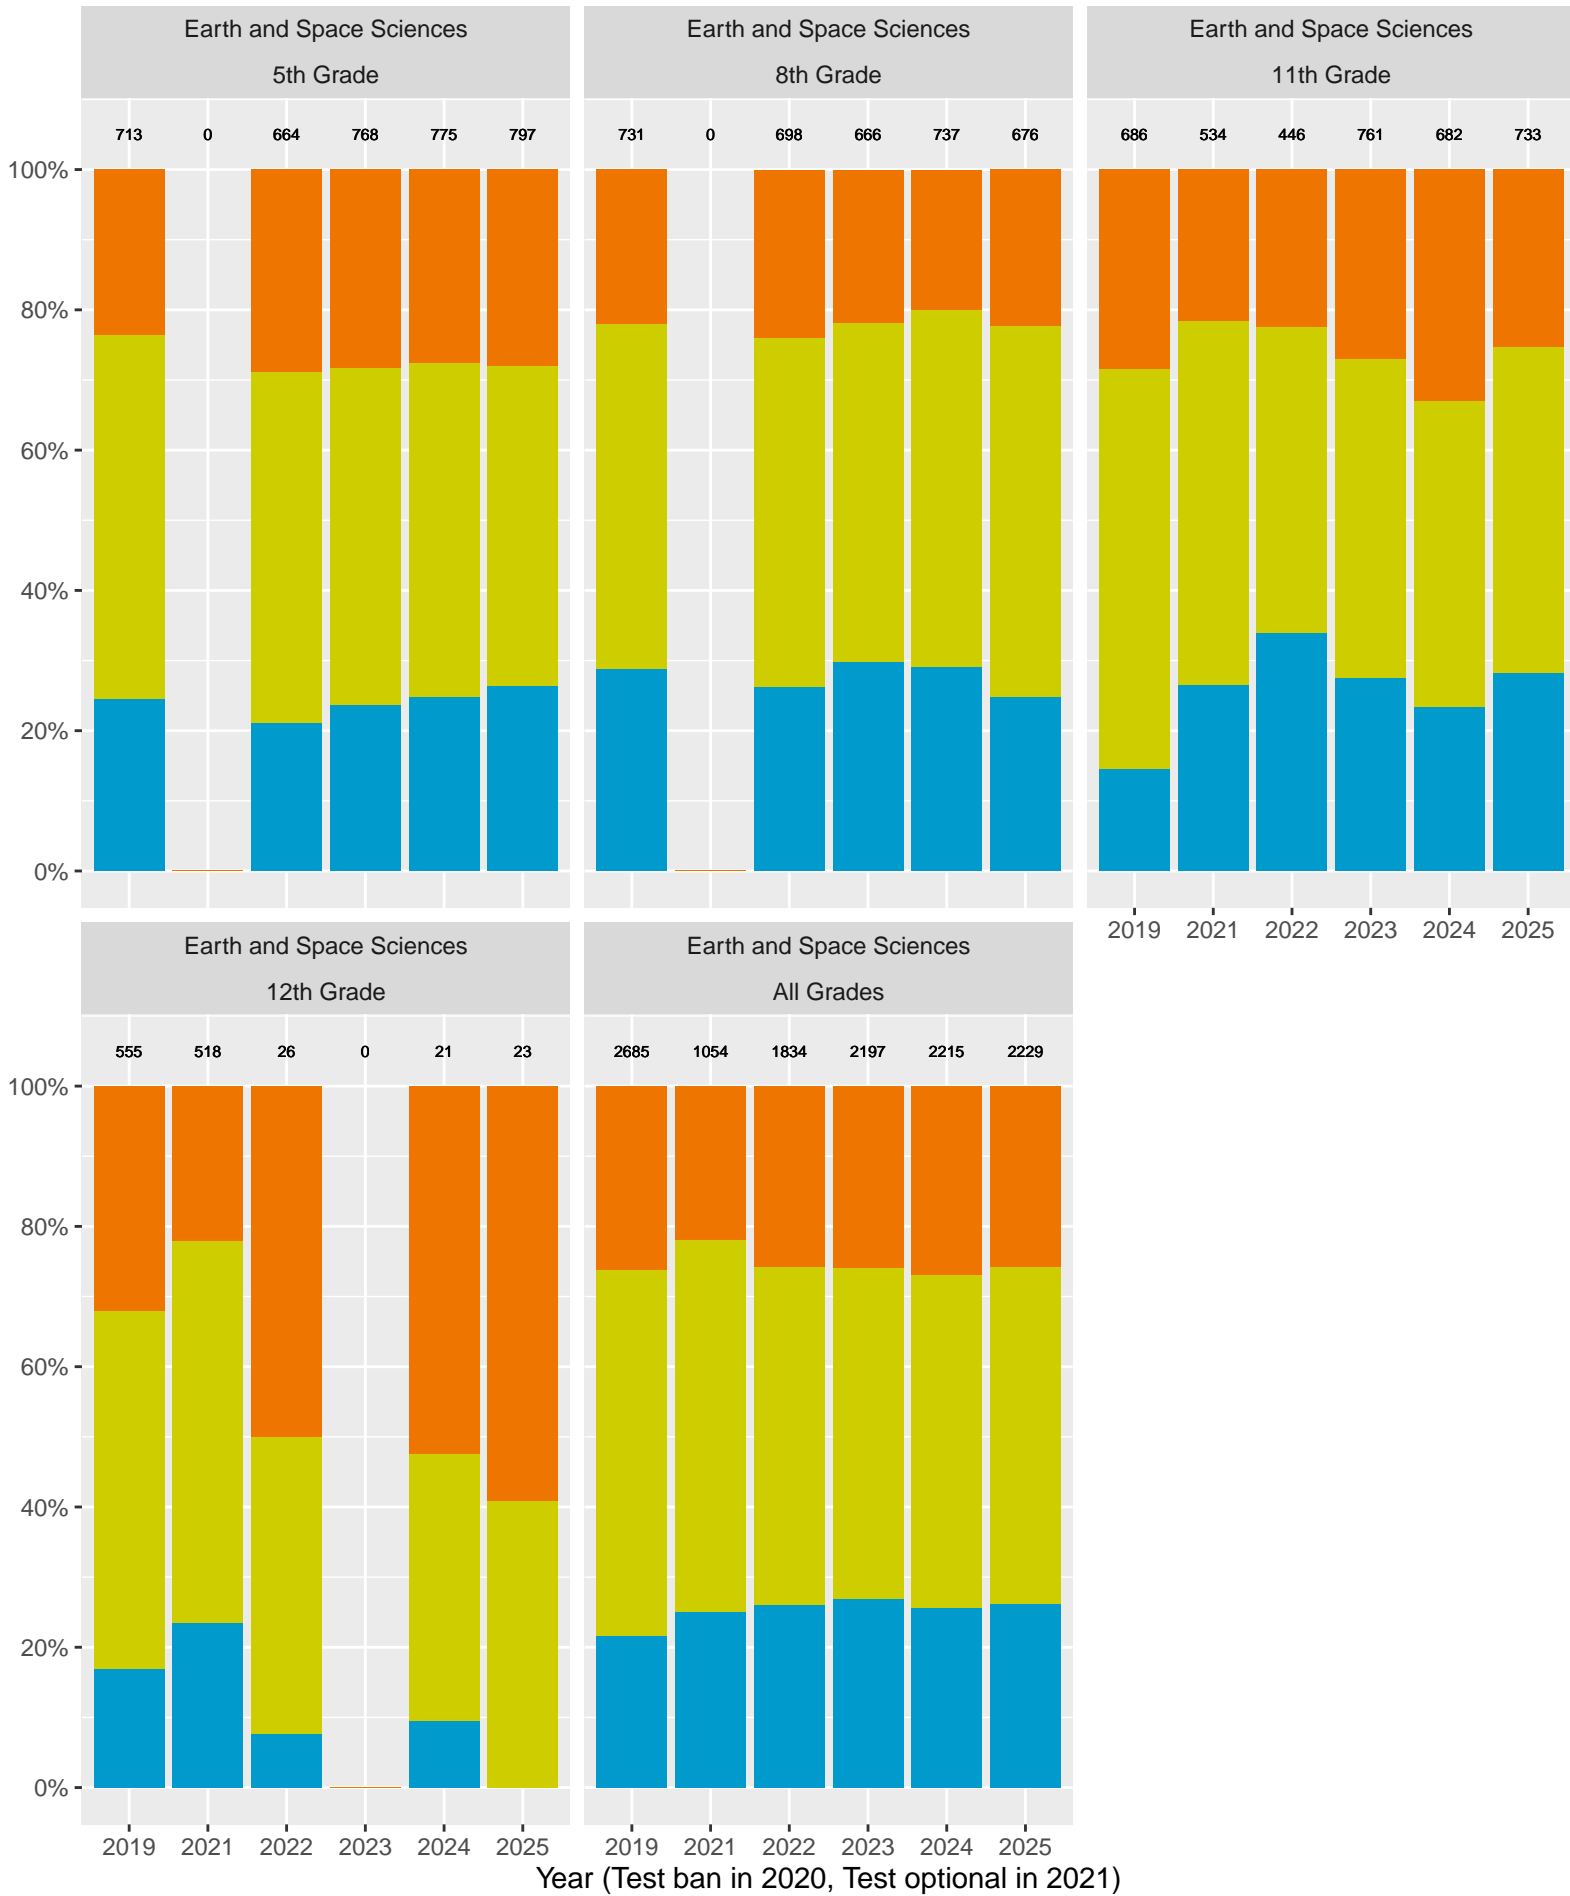

CA Science Test (CAST): Milpitas Unified School District (Earth and Space Sciences)

Key: ■ Above Standard ■ Near Standard ■ Below Standard