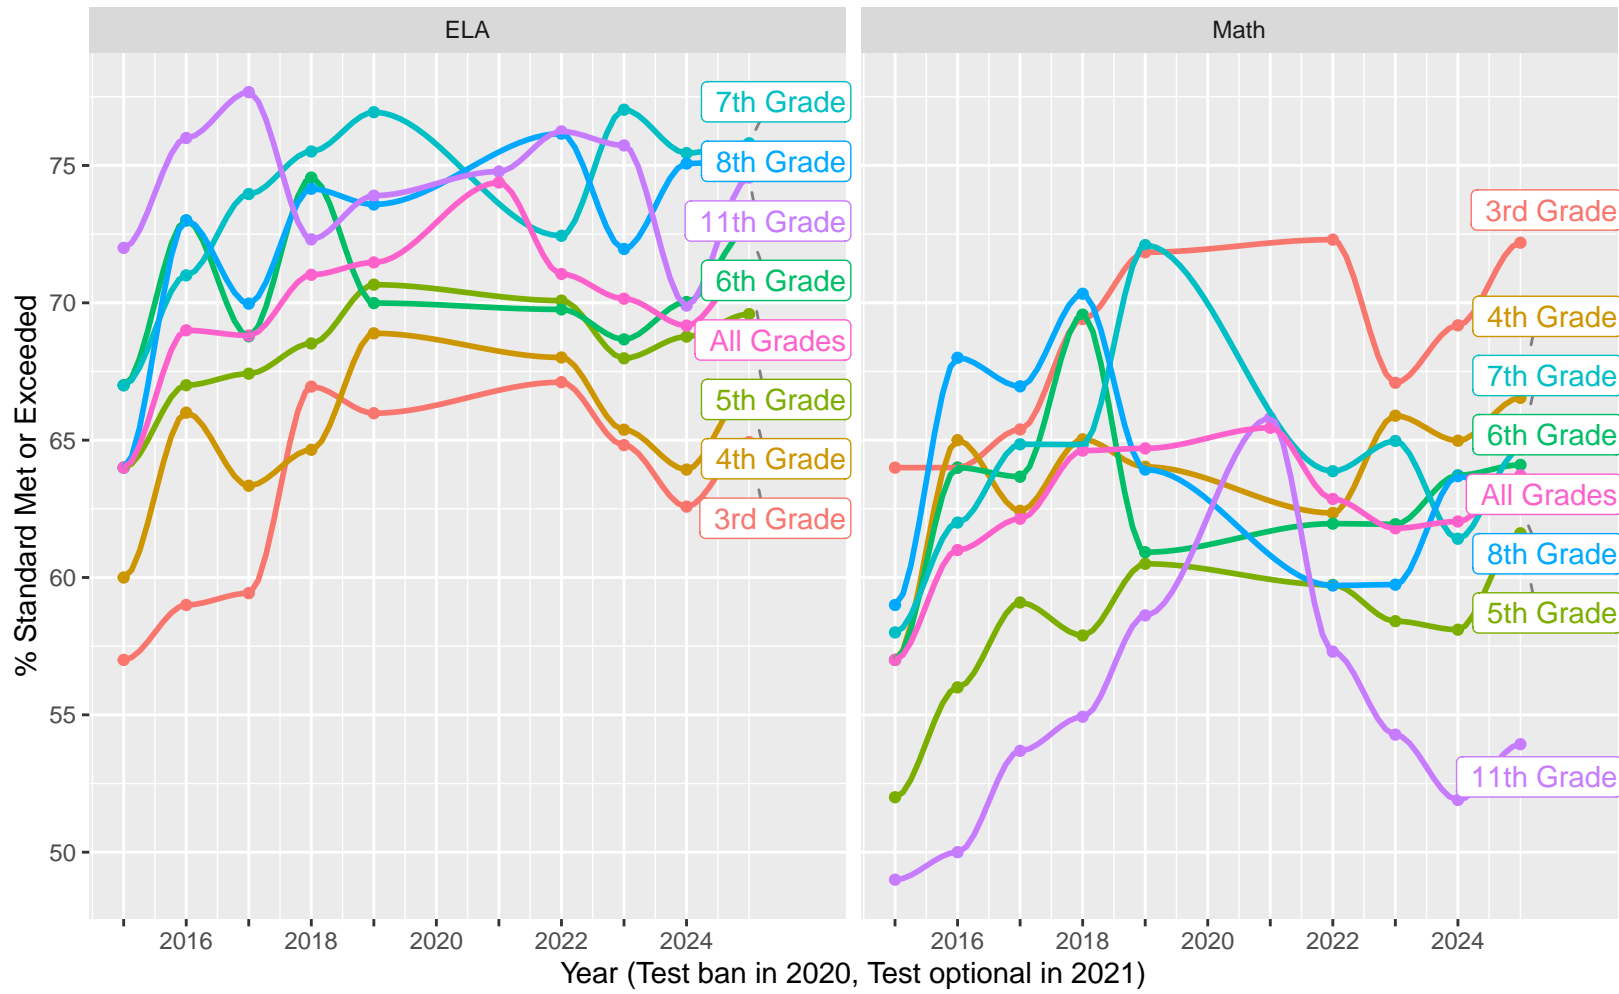

Grades stacked (trends, variance, outliers)