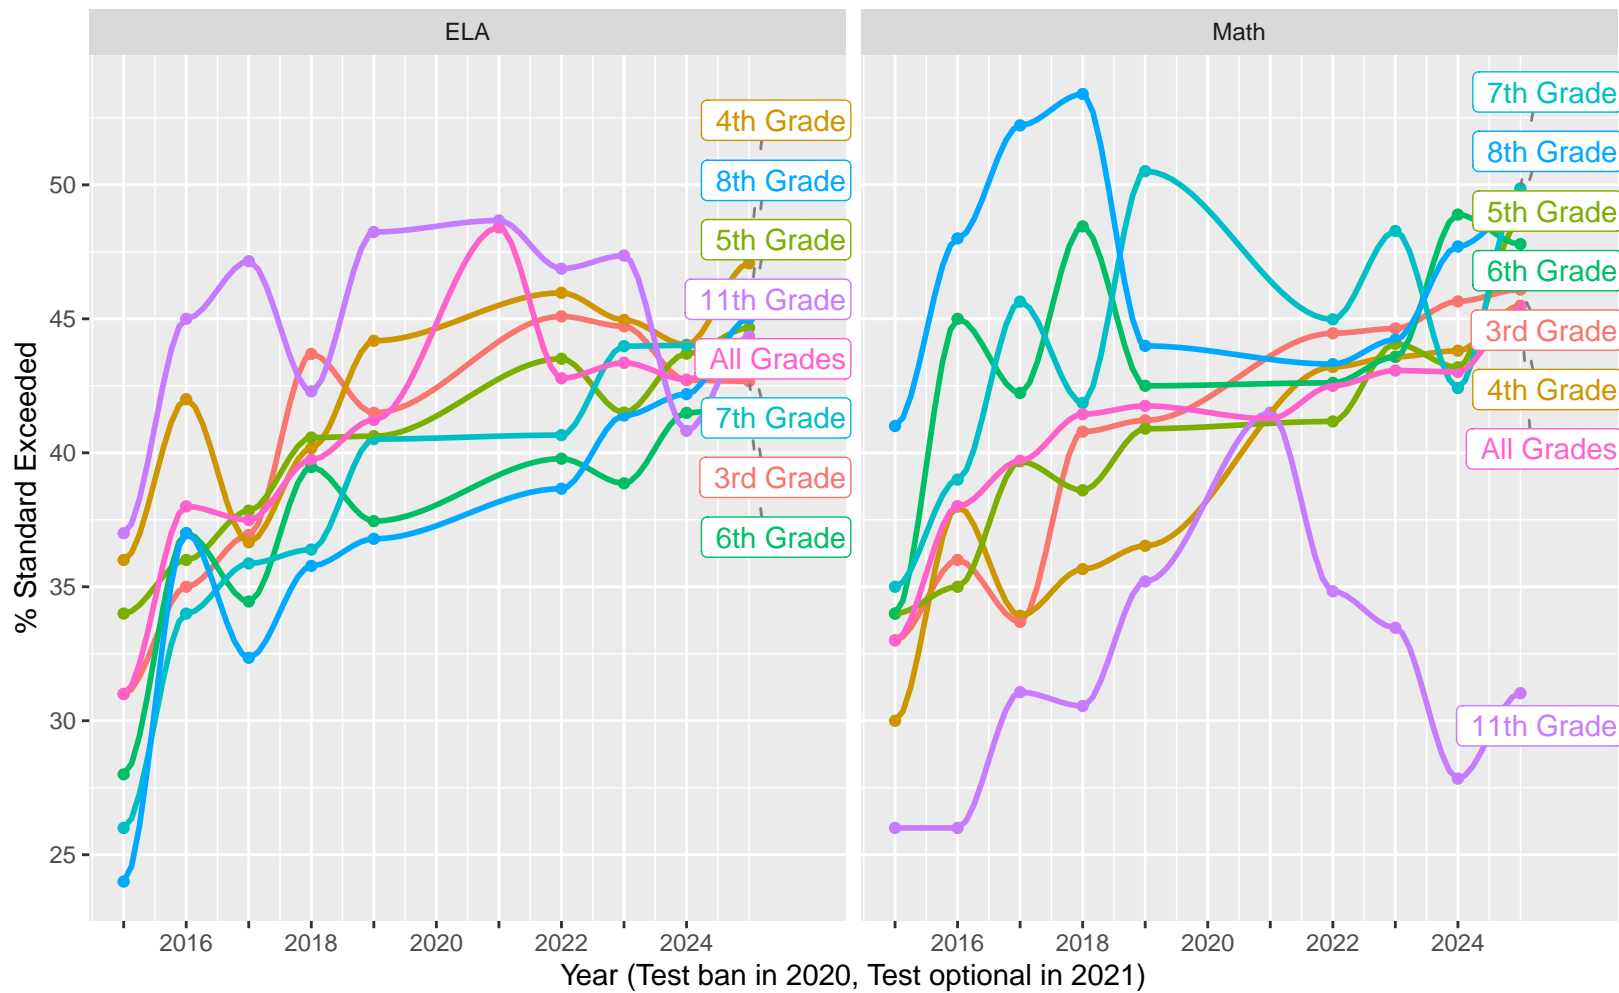

Grades stacked (trends, variance, outliers)