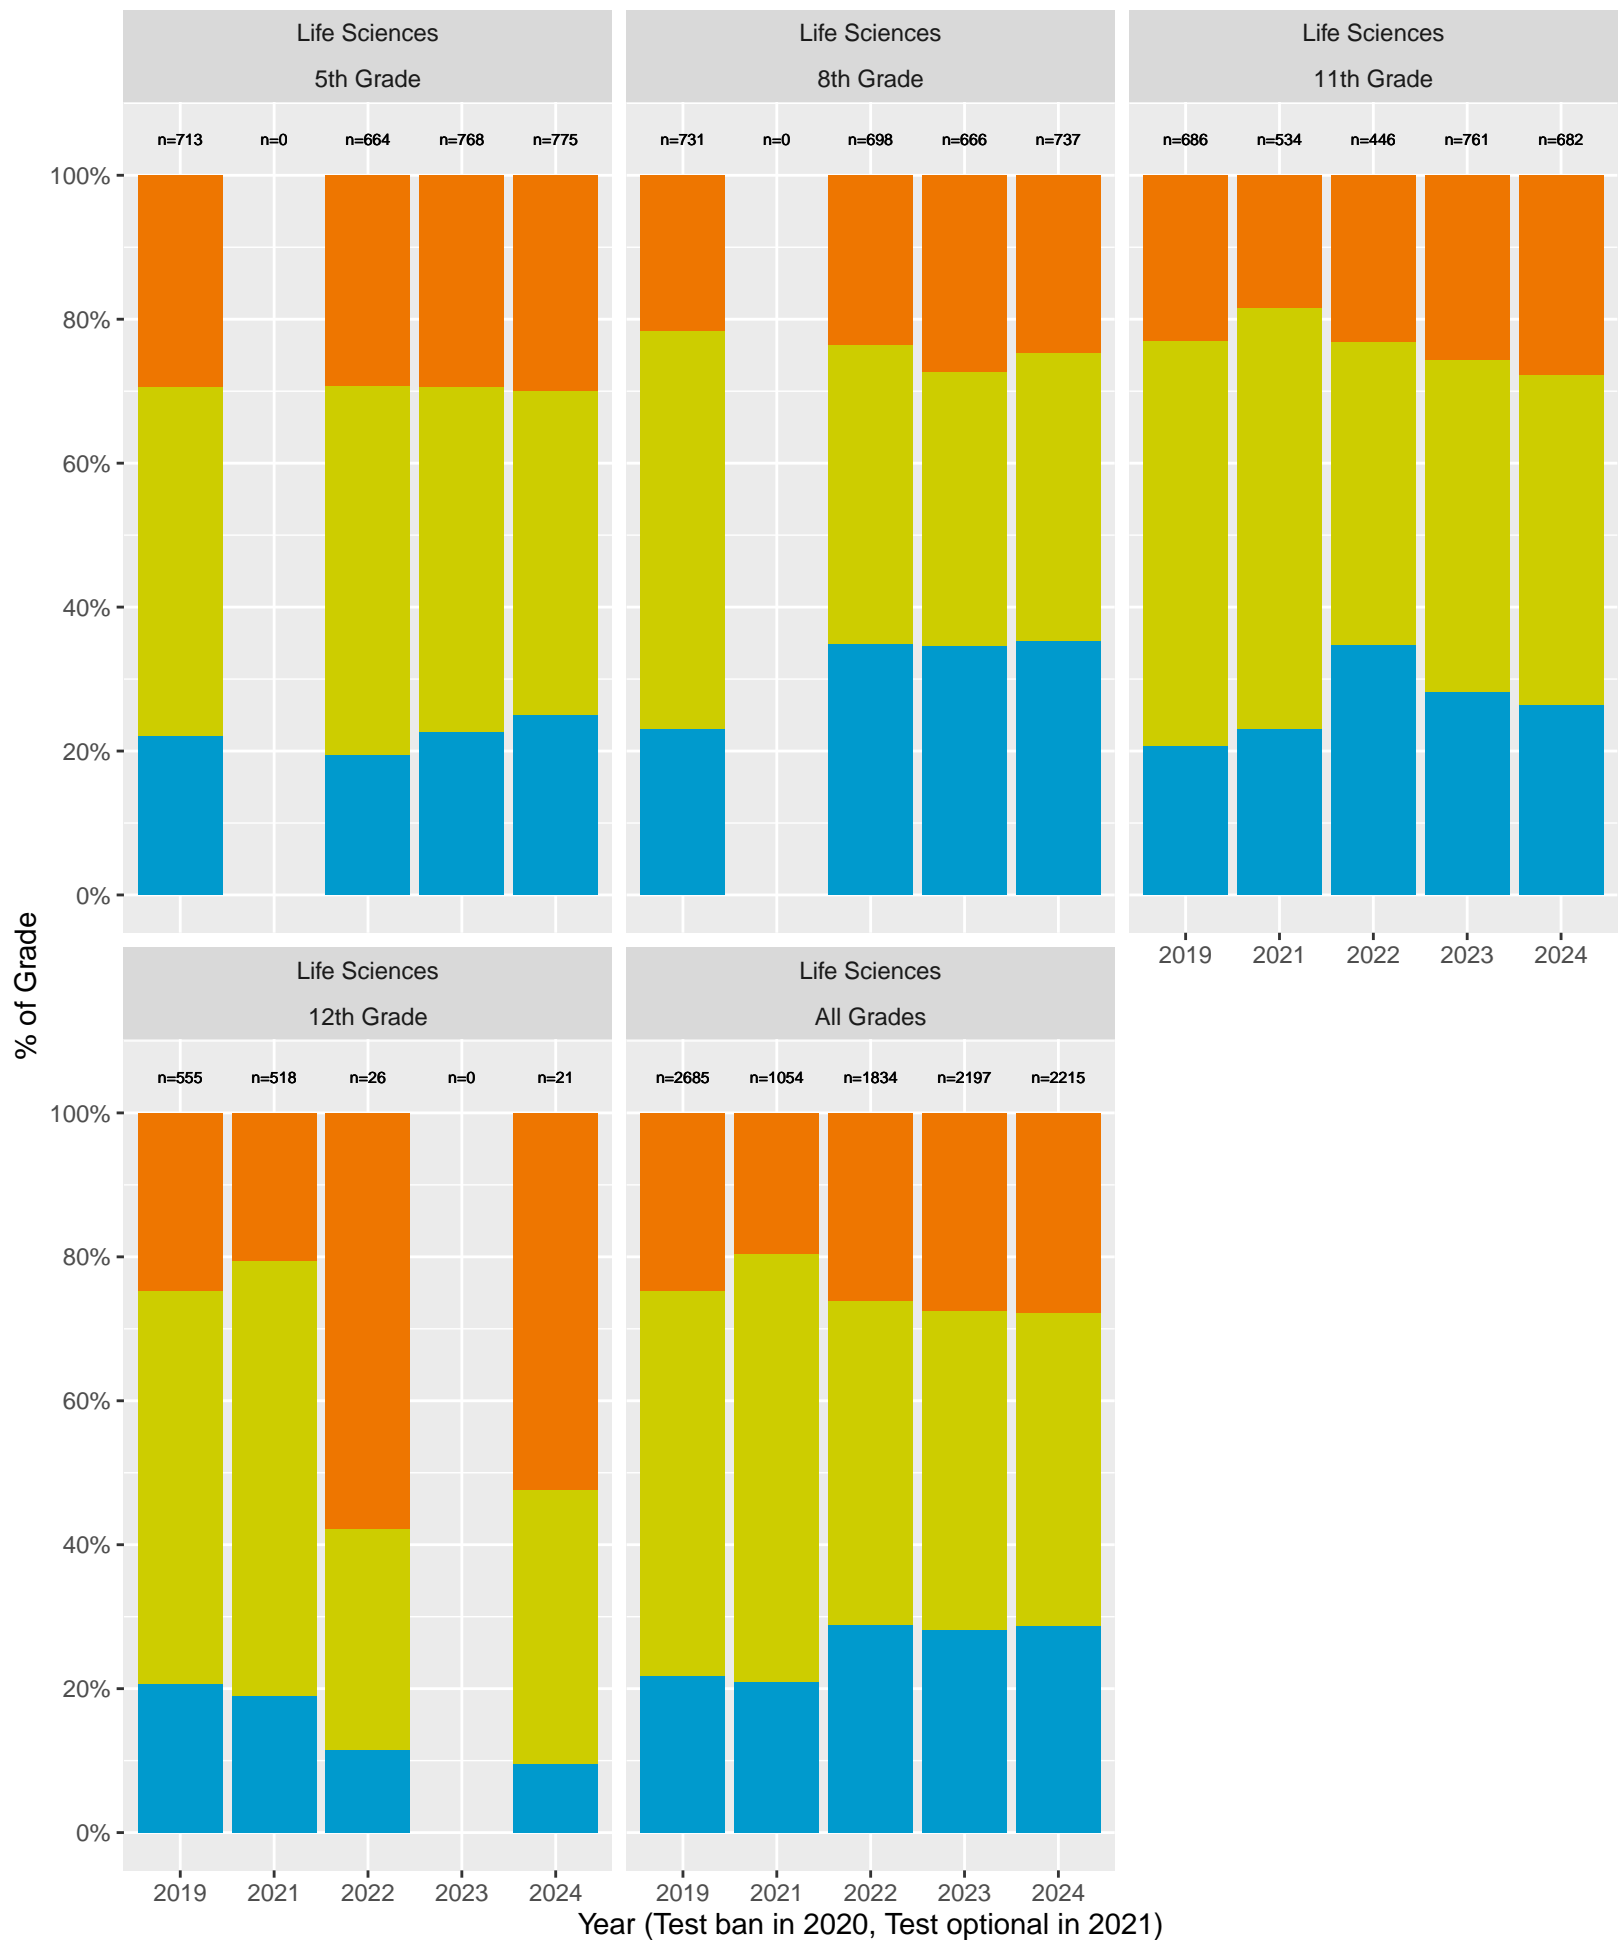

Milpitas Unified School District by Sex

Key: ■ Standard Exceeded ■ Standard Met ■ Standard Nearly Met ■ Standard Not Met

Milpitas Unified School District by Non-White + White

Key: ■ Standard Exceeded ■ Standard Met ■ Standard Nearly Met ■ Standard Not Met

Milpitas Unified School District by Economic Disadvantage

Key: ■ Standard Exceeded ■ Standard Met ■ Standard Nearly Met ■ Standard Not Met

Milpitas Unified School District (2024) by Parent's Education Level

Key: ■ Standard Exceeded ■ Standard Met ■ Standard Nearly Met ■ Standard Not Met

CA Science Test (CAST): Milpitas Unified School District (Life Sciences)

Key: ■ Above Standard ■ Near Standard ■ Below Standard