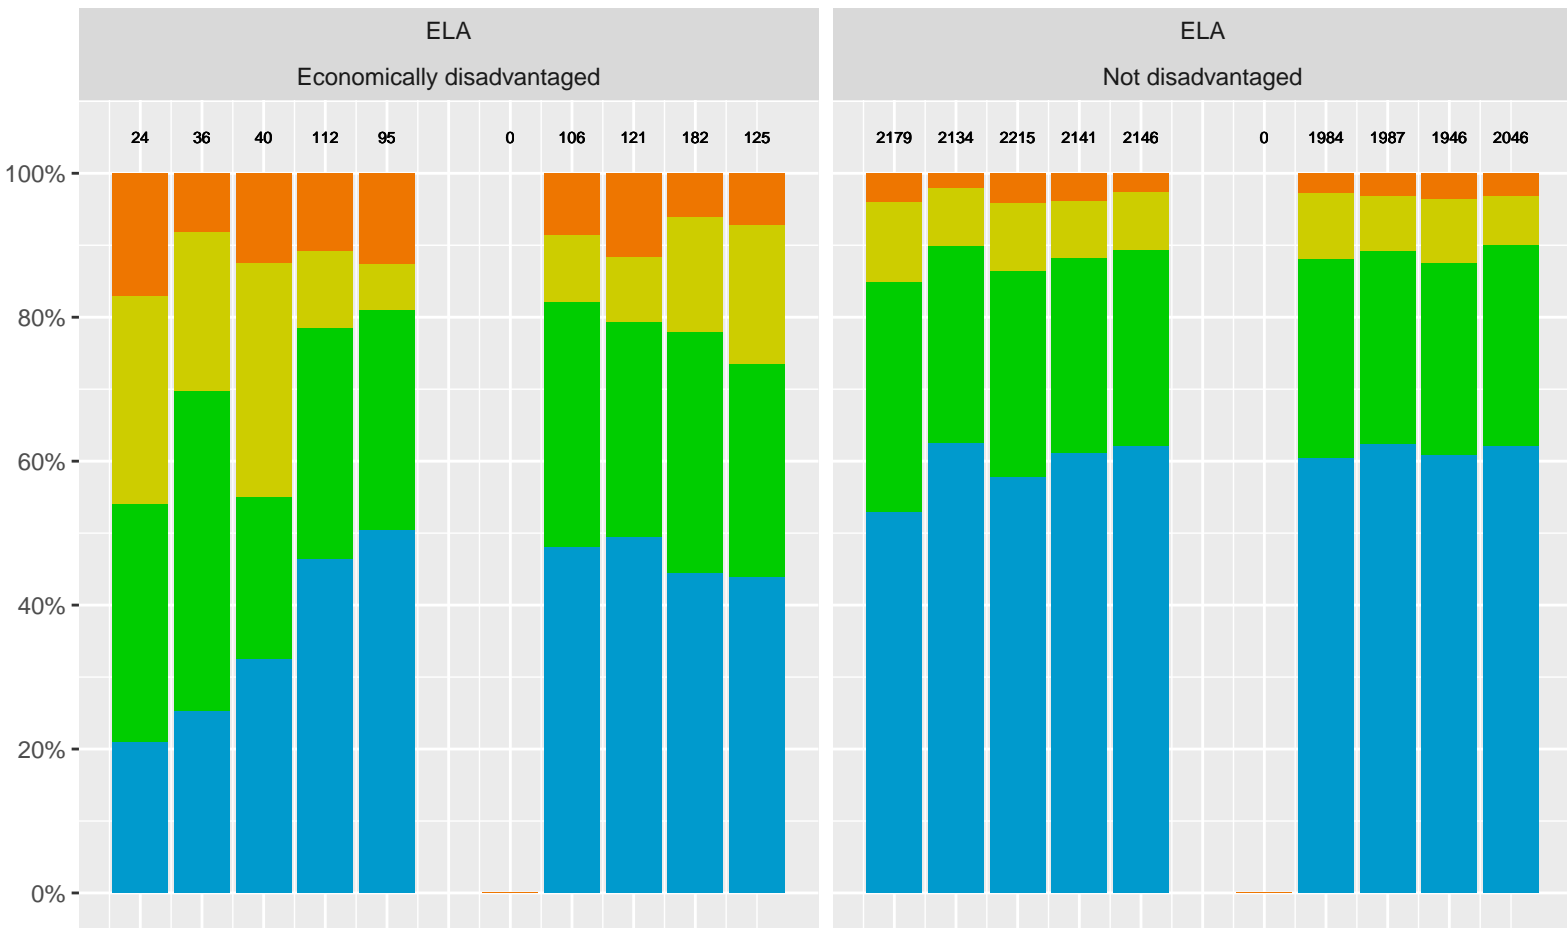

La Canada Unified School District by Economic Disadvantage

Key: ■ Standard Exceeded ■ Standard Met ■ Standard Nearly Met ■ Standard Not Met