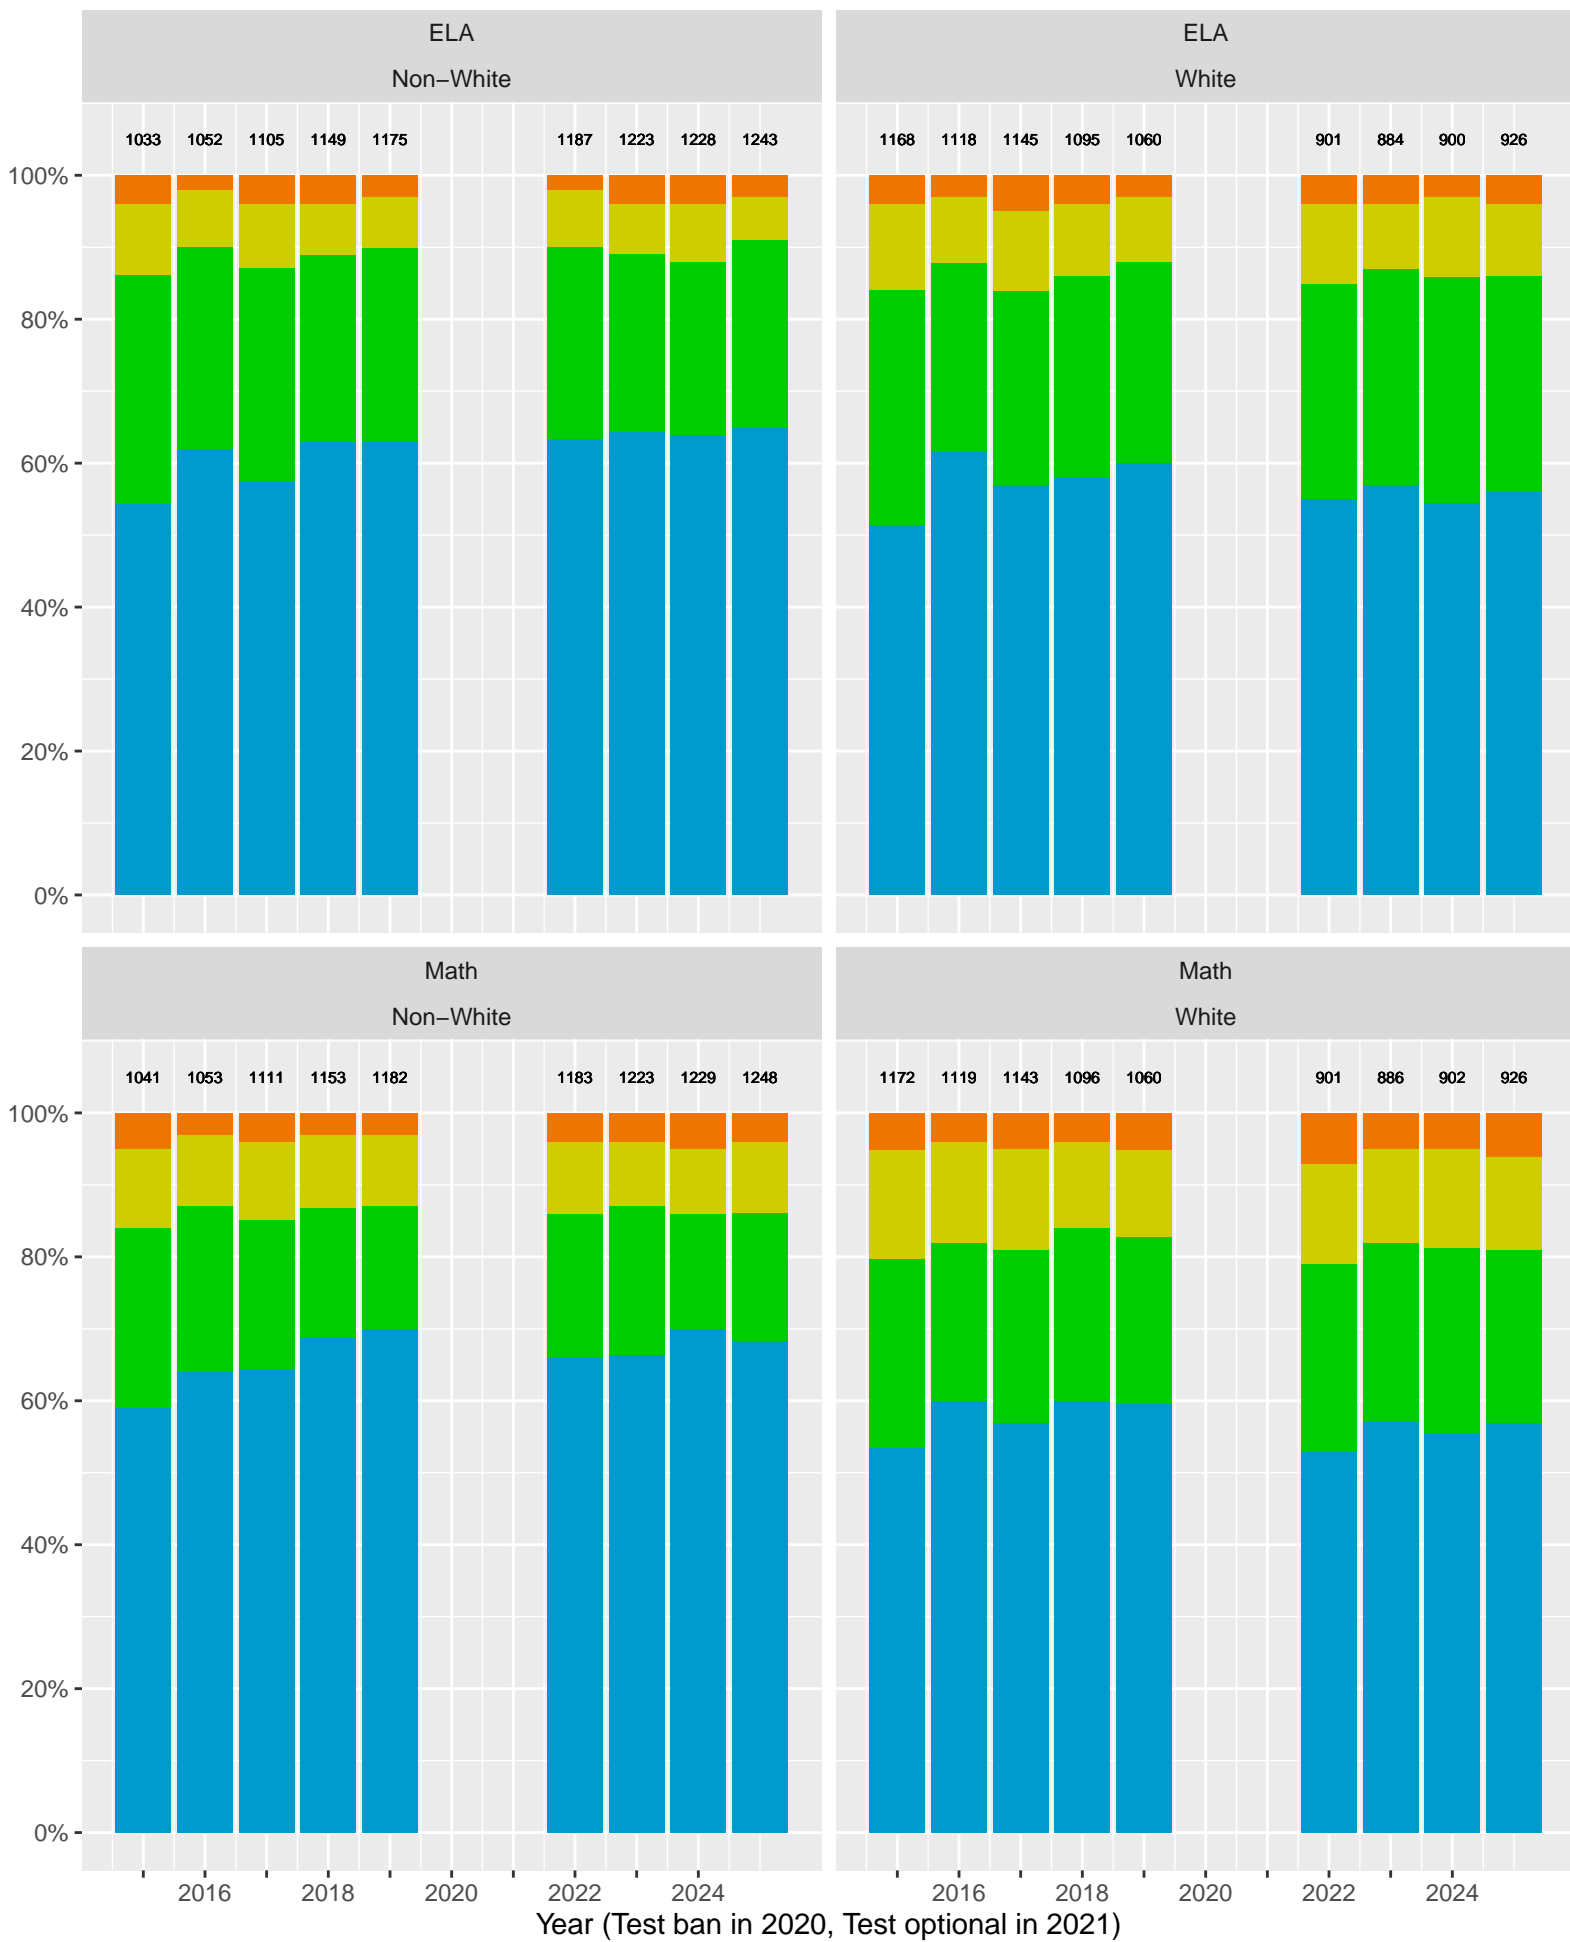

La Canada Unified School District by Non-White + White

Key: Standard Exceeded Standard Met Standard Nearly Met Standard Not Met