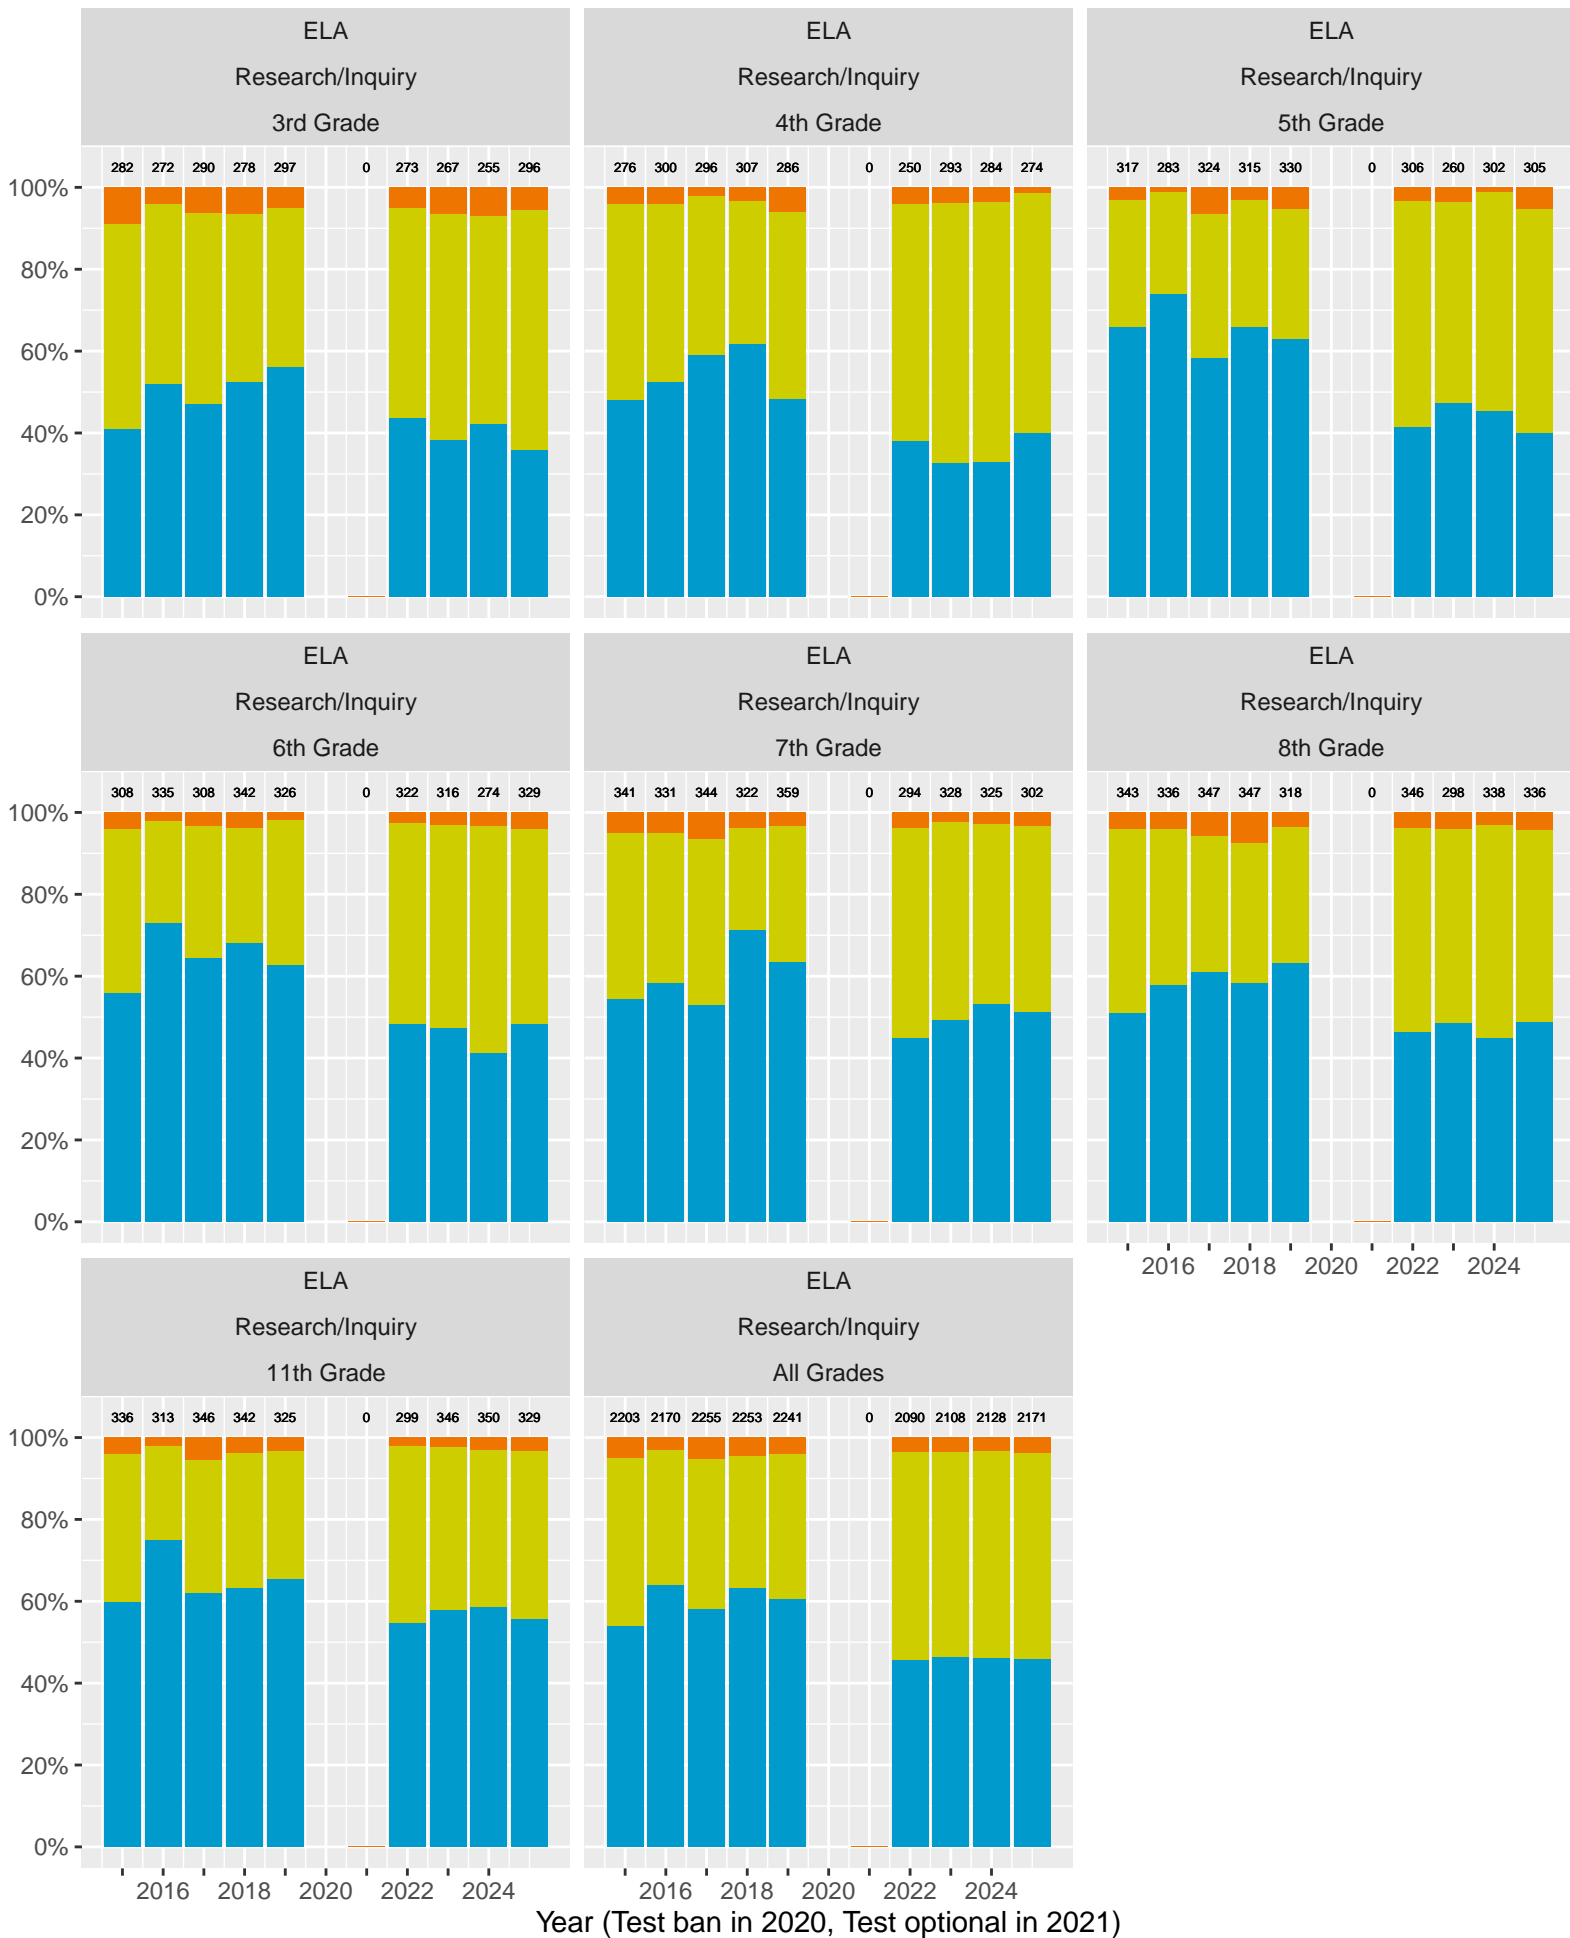

La Canada Unified School District (Subject Area 4)

Key: ■ Above Standard ■ Near Standard ■ Below Standard