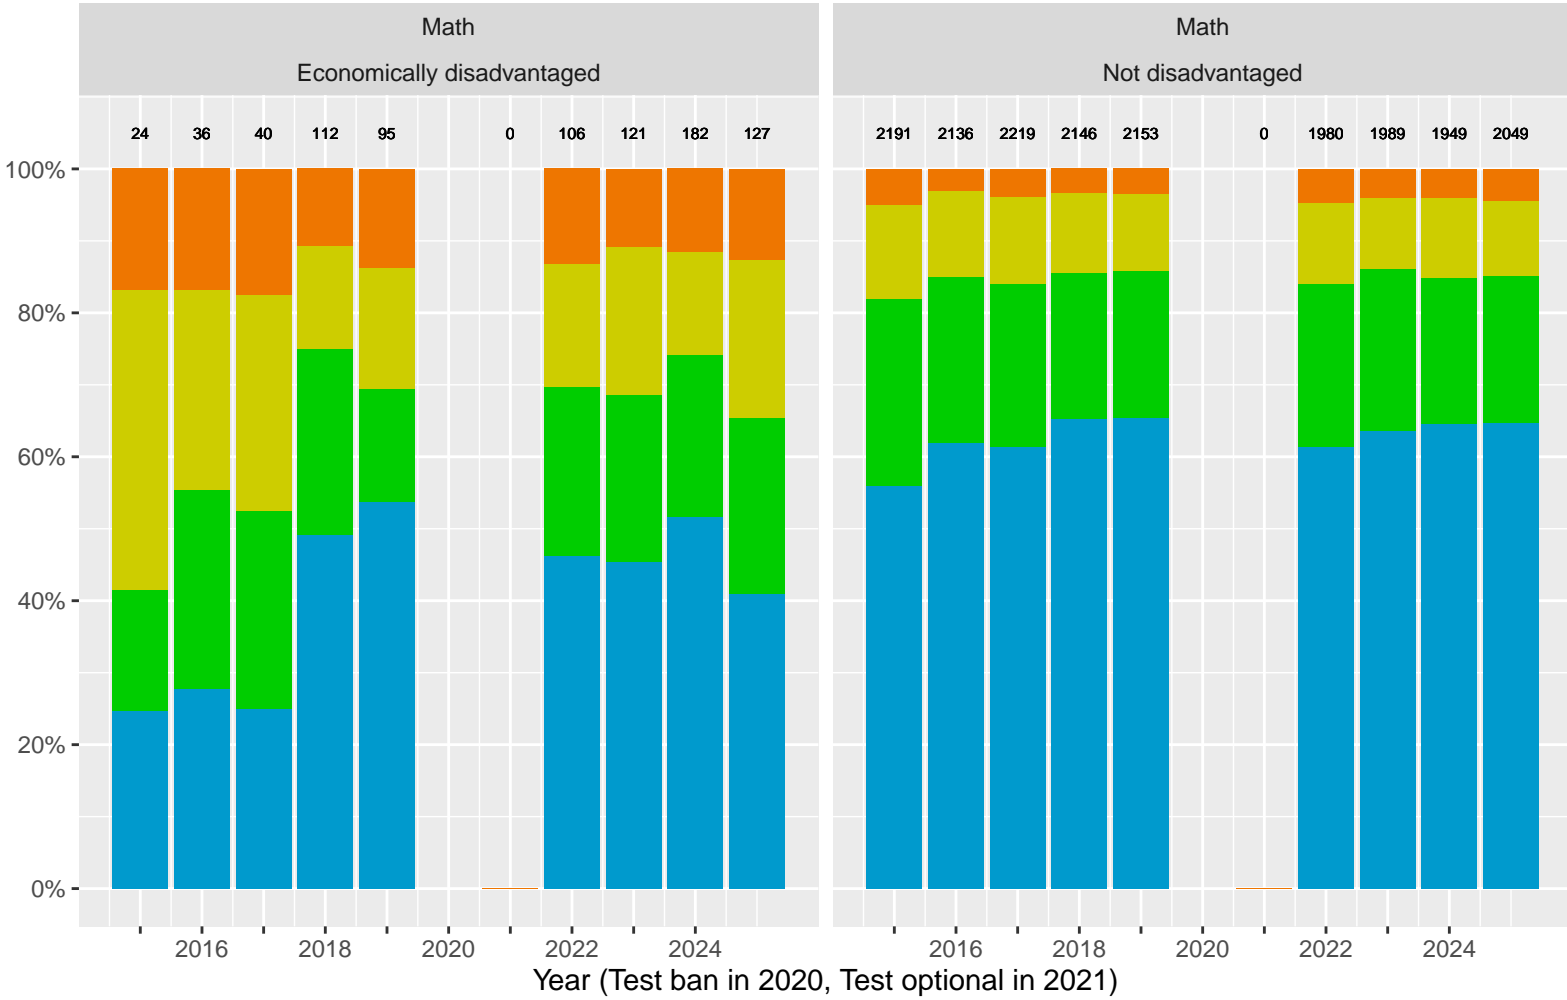

La Canada Unified School District by Economic Disadvantage

Key: ■ Standard Exceeded ■ Standard Met ■ Standard Nearly Met ■ Standard Not Met