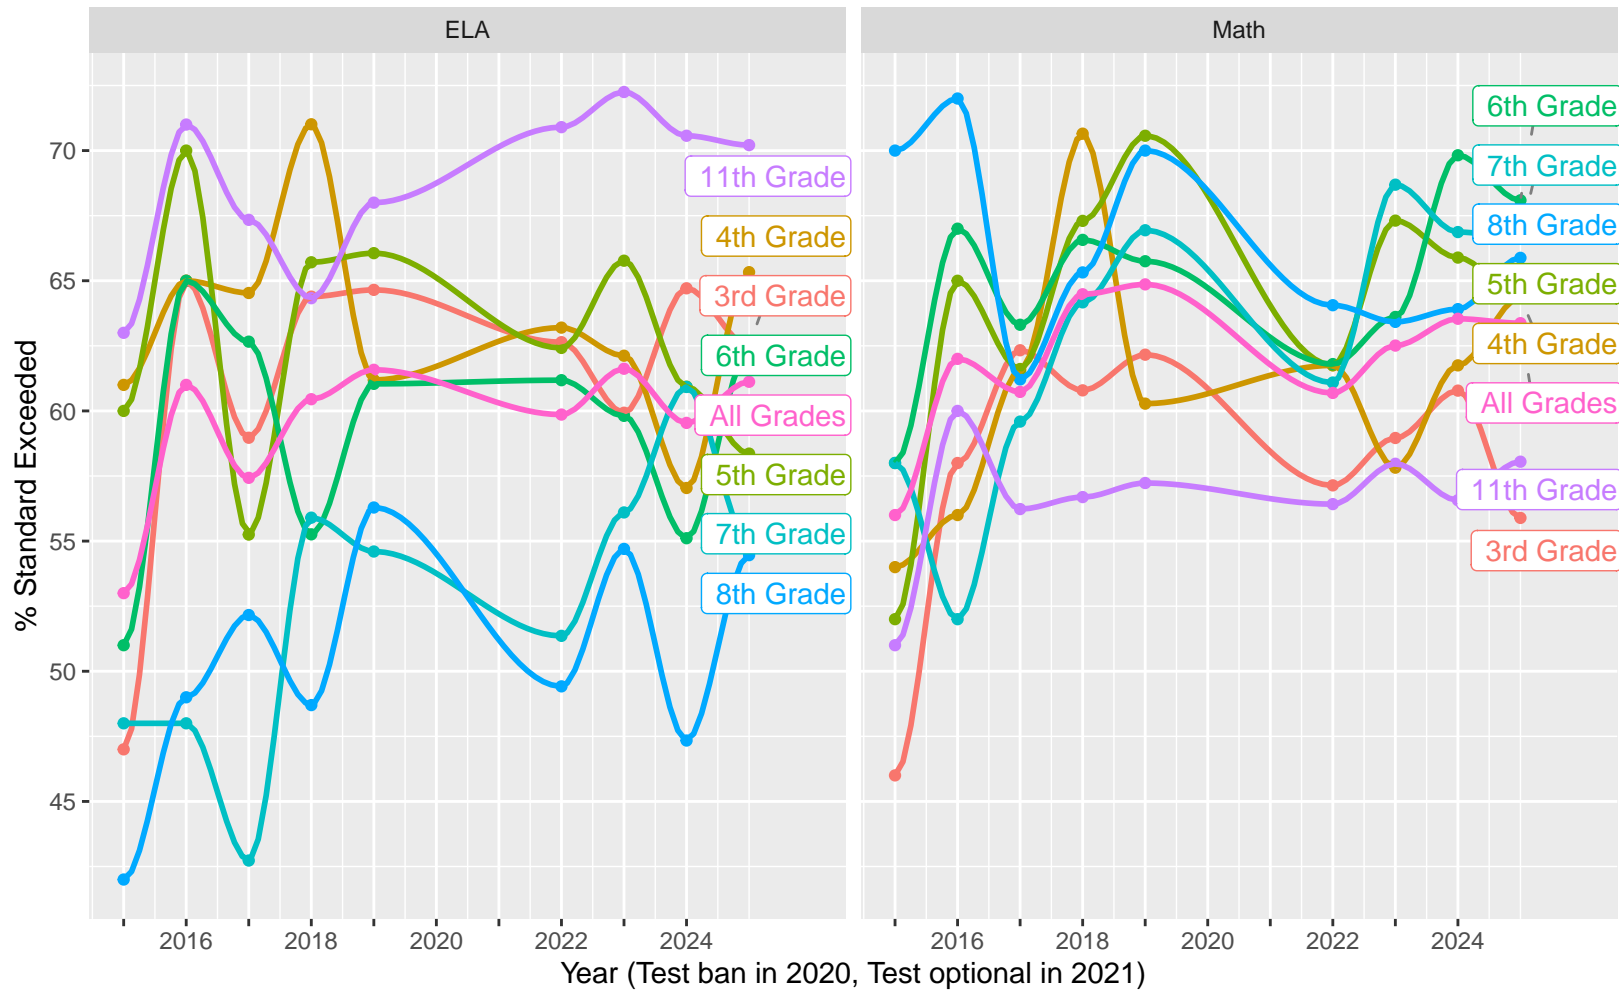

Grades stacked (trends, variance, outliers)