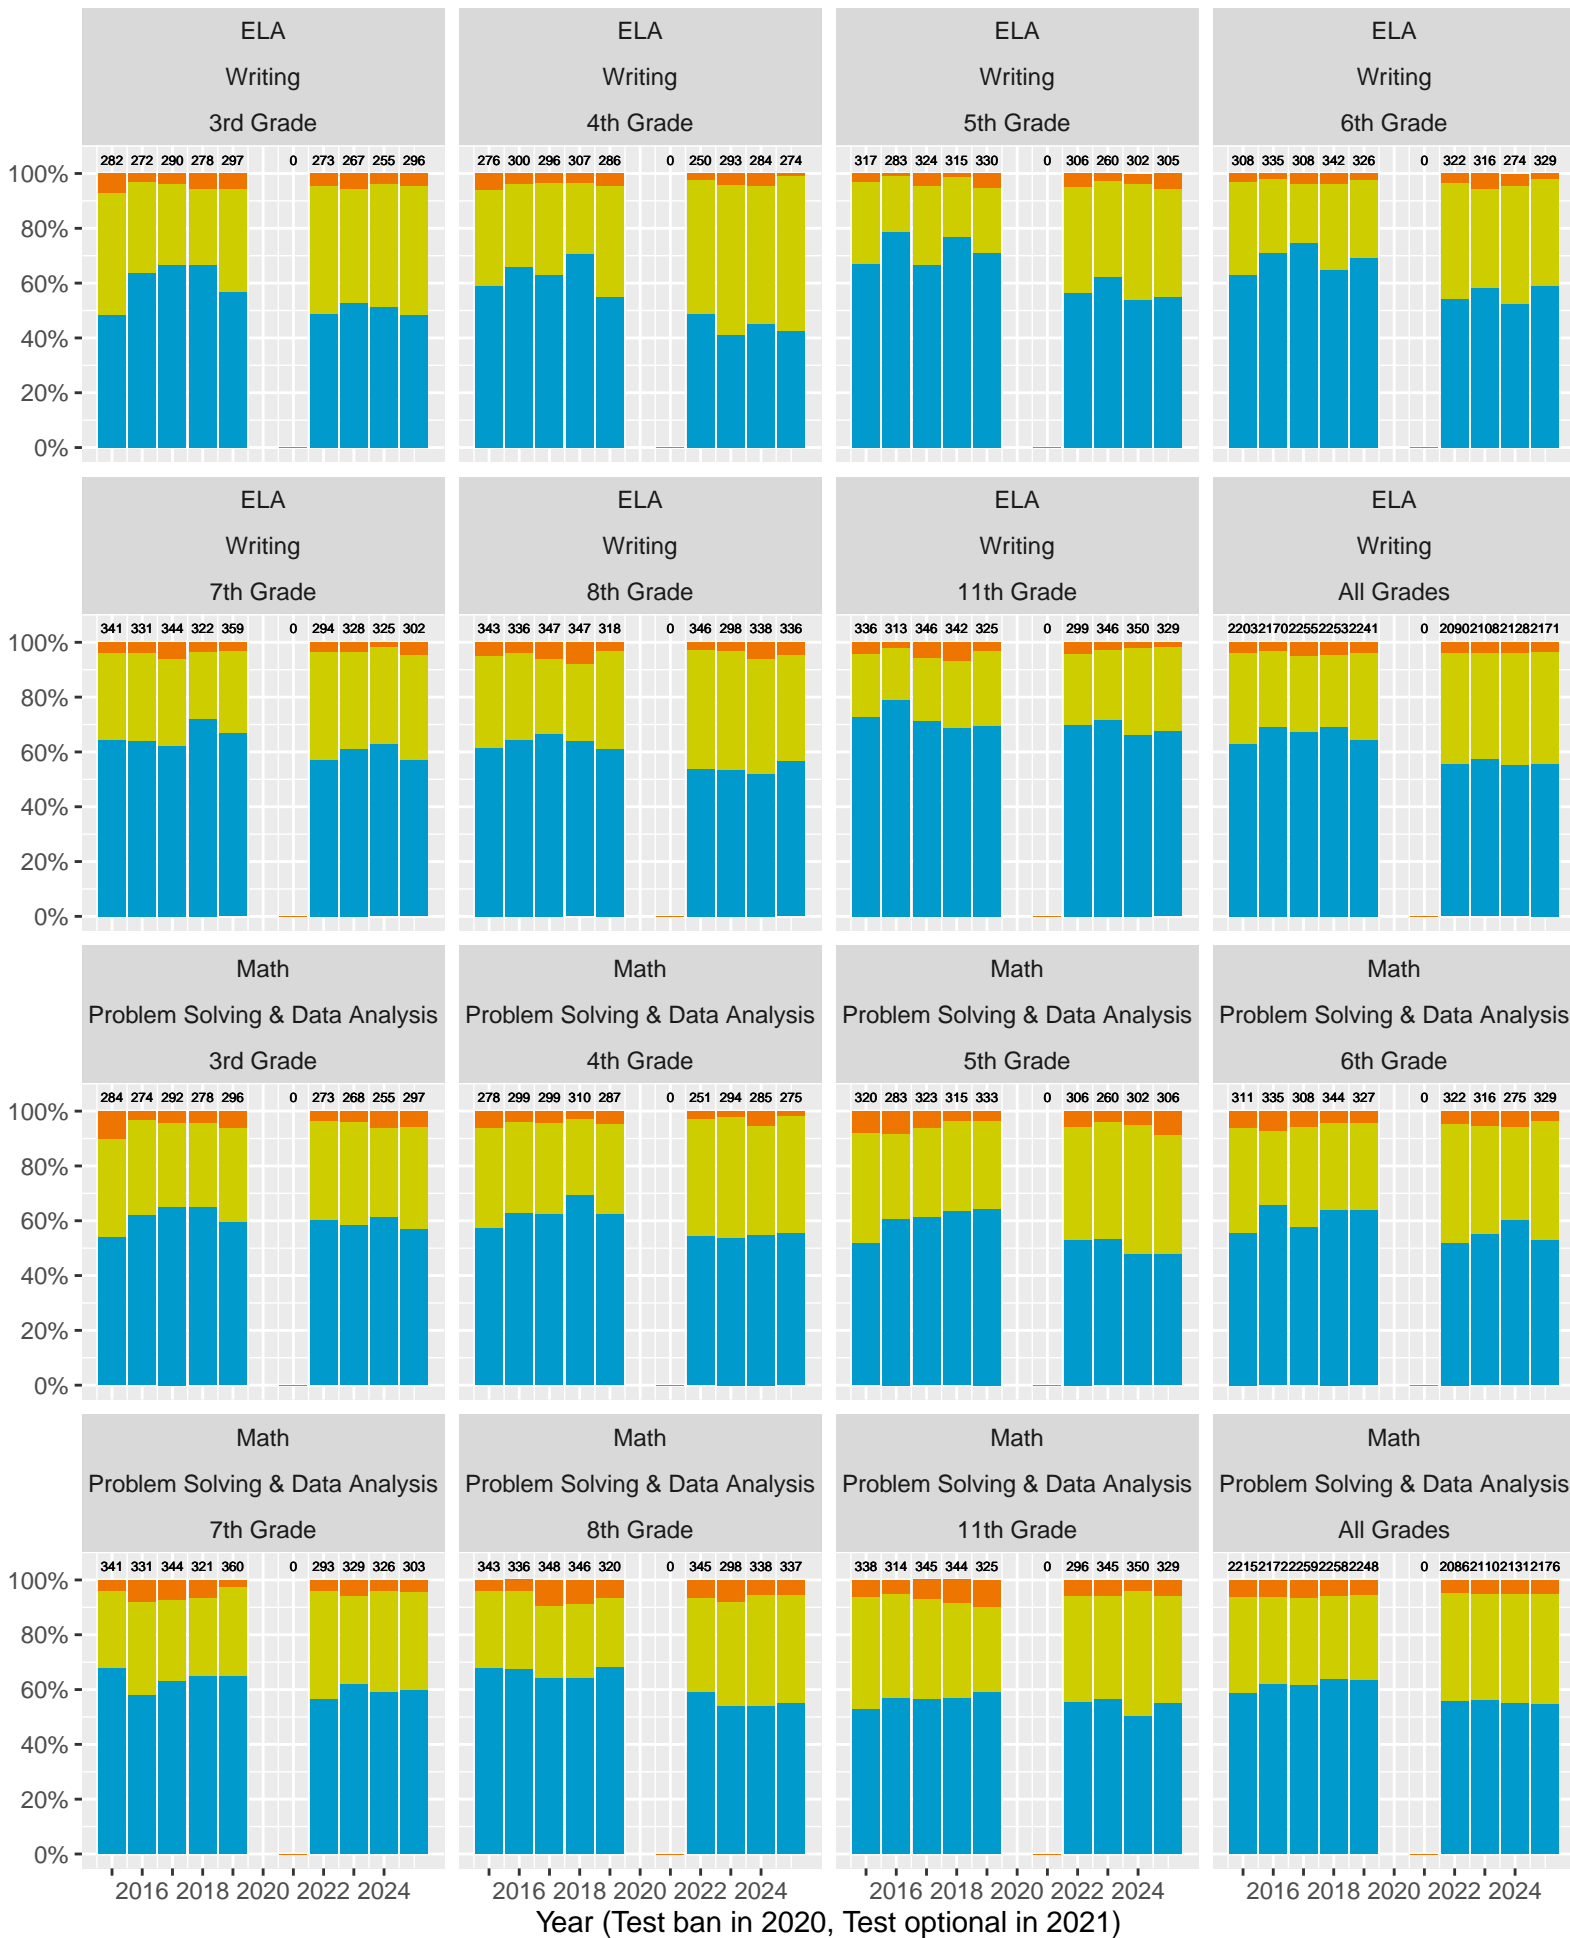

Grades stacked (trends, variance, outliers)

La Canada Unified School District (Subject Area 1)

Key: ■ Above Standard ■ Near Standard ■ Below Standard

La Canada Unified School District (Subject Area 2)

Key: ■ Above Standard ■ Near Standard ■ Below Standard

2023

2024

2025

2019

2022

2023

2024

2025