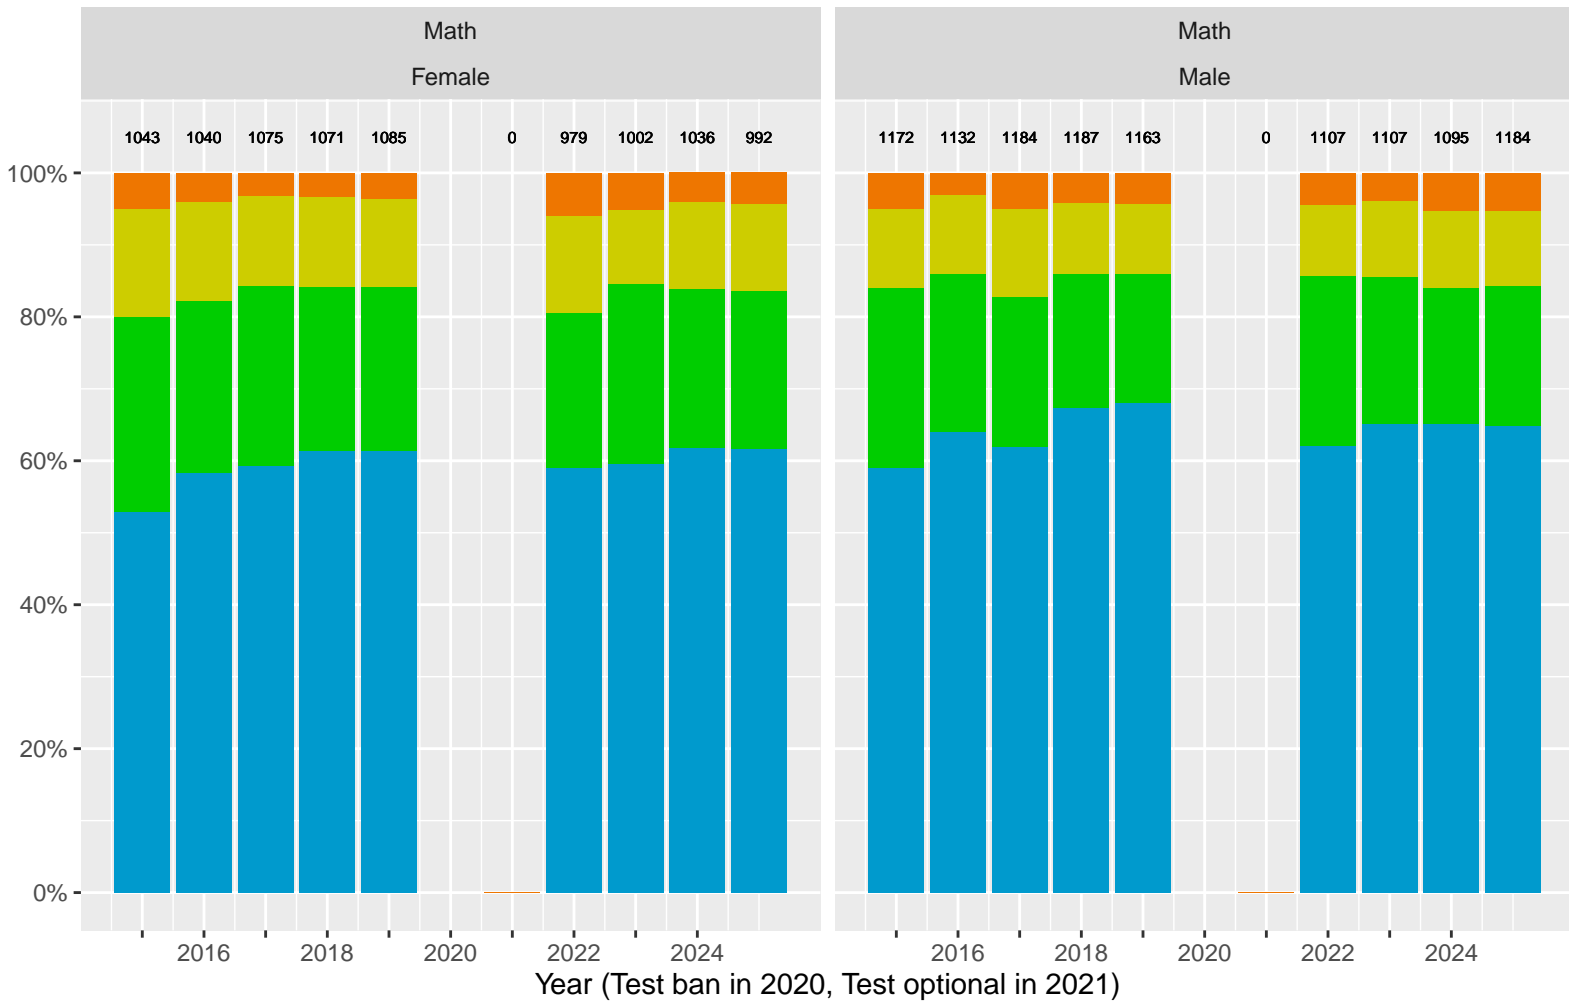

La Canada Unified School District by Sex

Key: ■ Standard Exceeded ■ Standard Met ■ Standard Nearly Met ■ Standard Not Met