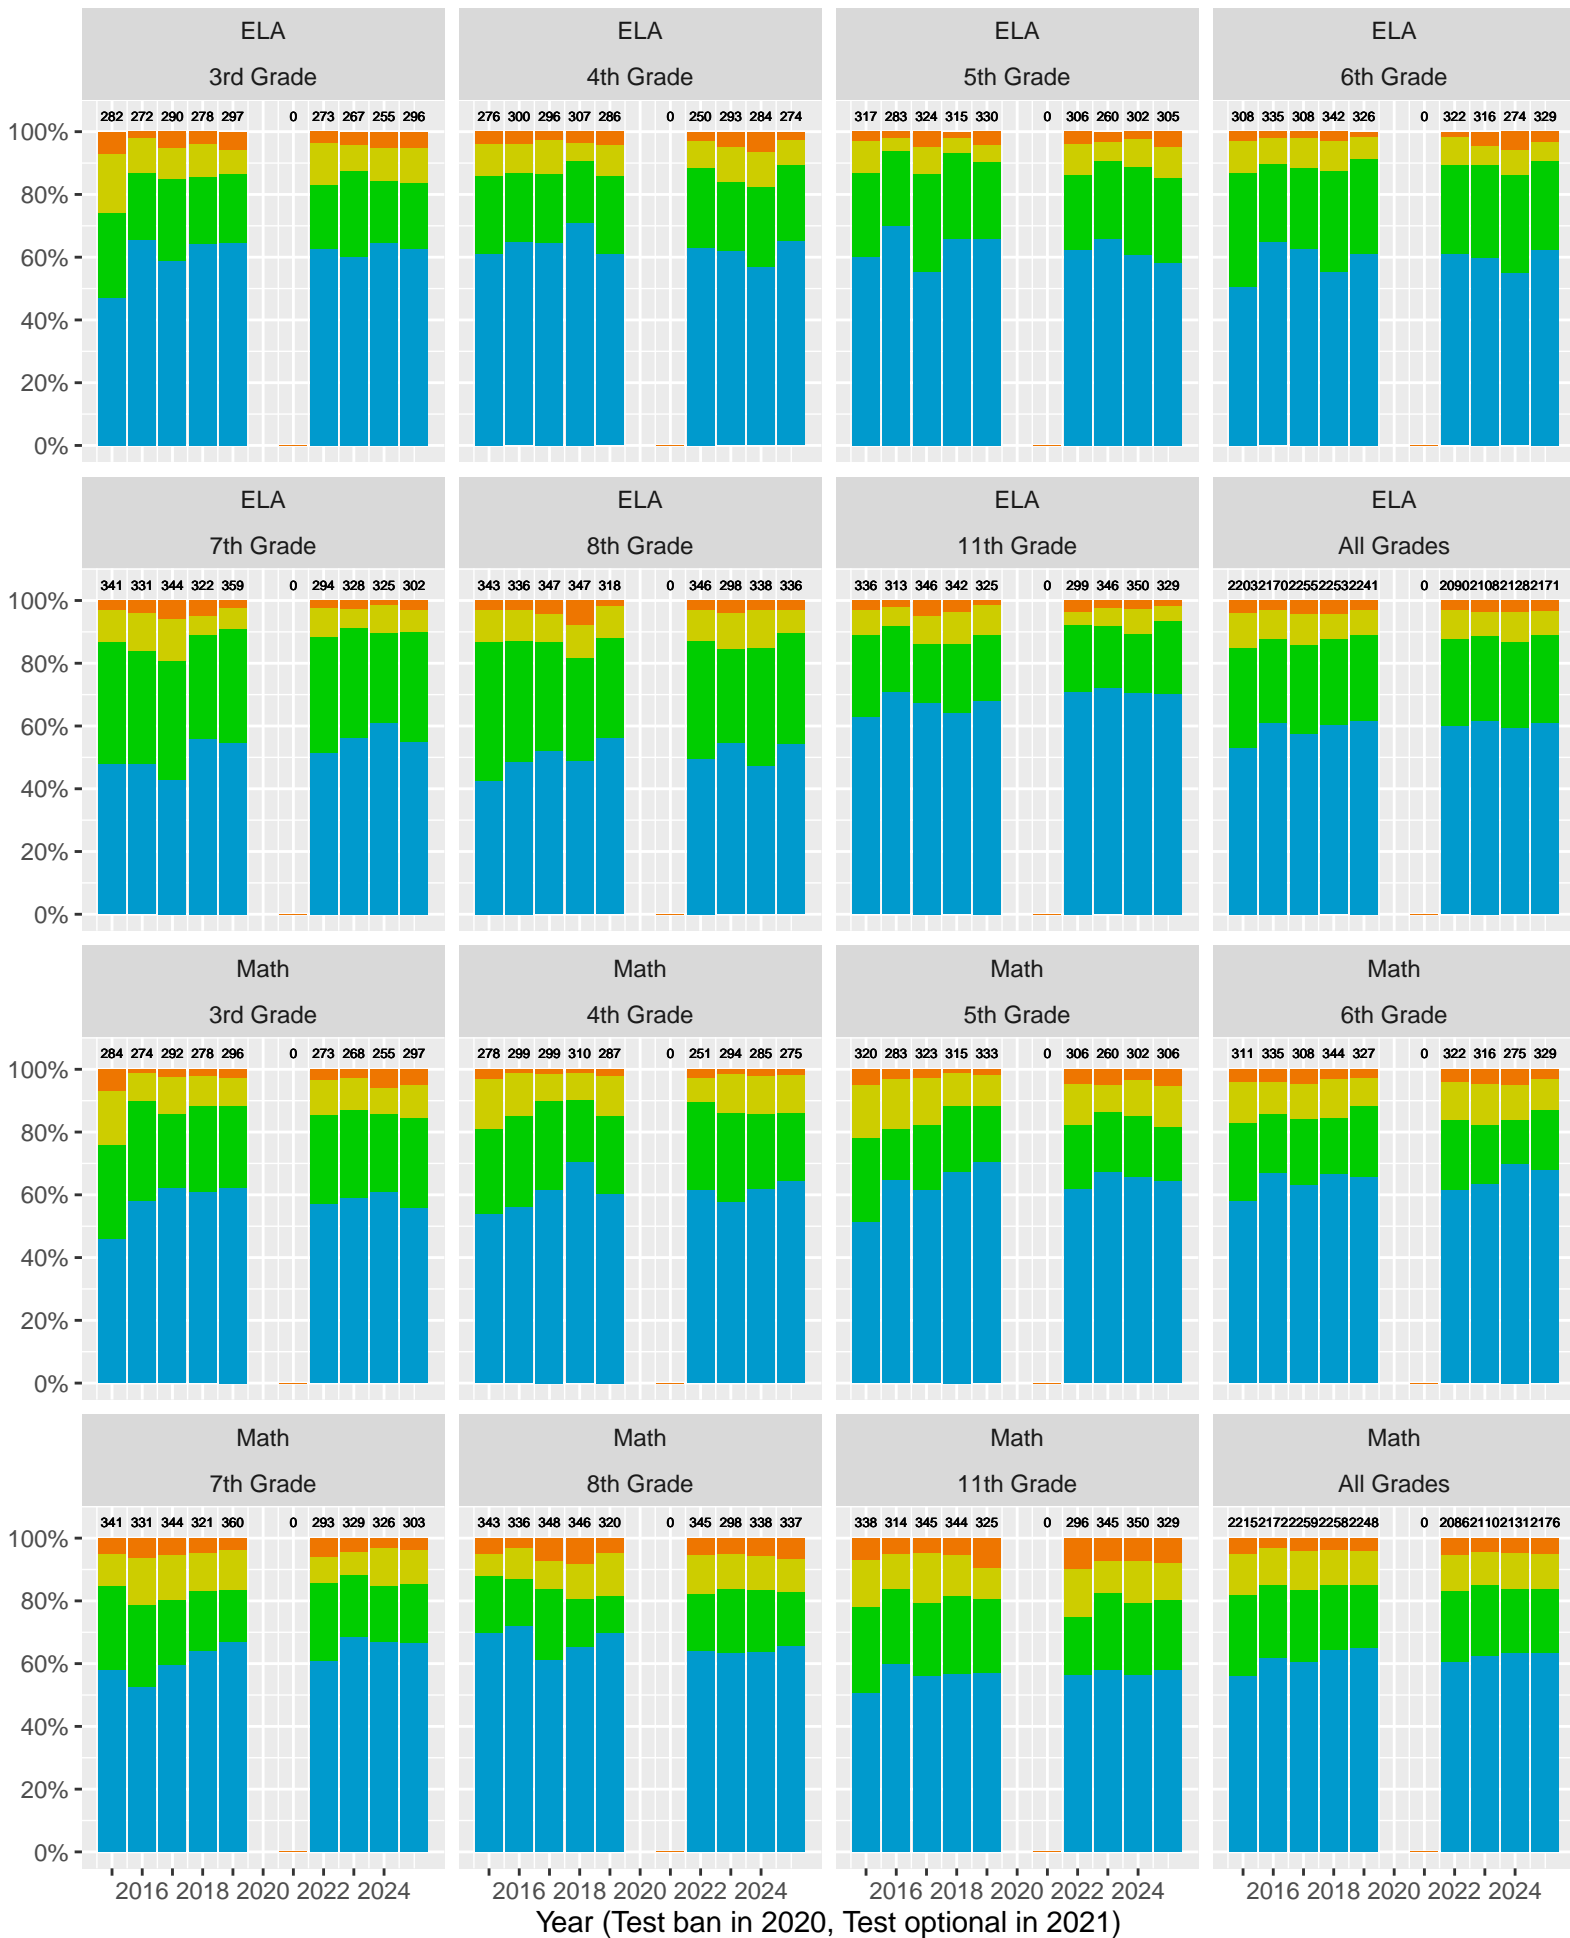

CAASPP Test Performance: La Canada Unified School District

Key: ■ Standard Exceeded ■ Standard Met ■ Standard Nearly Met ■ Standard Not Met