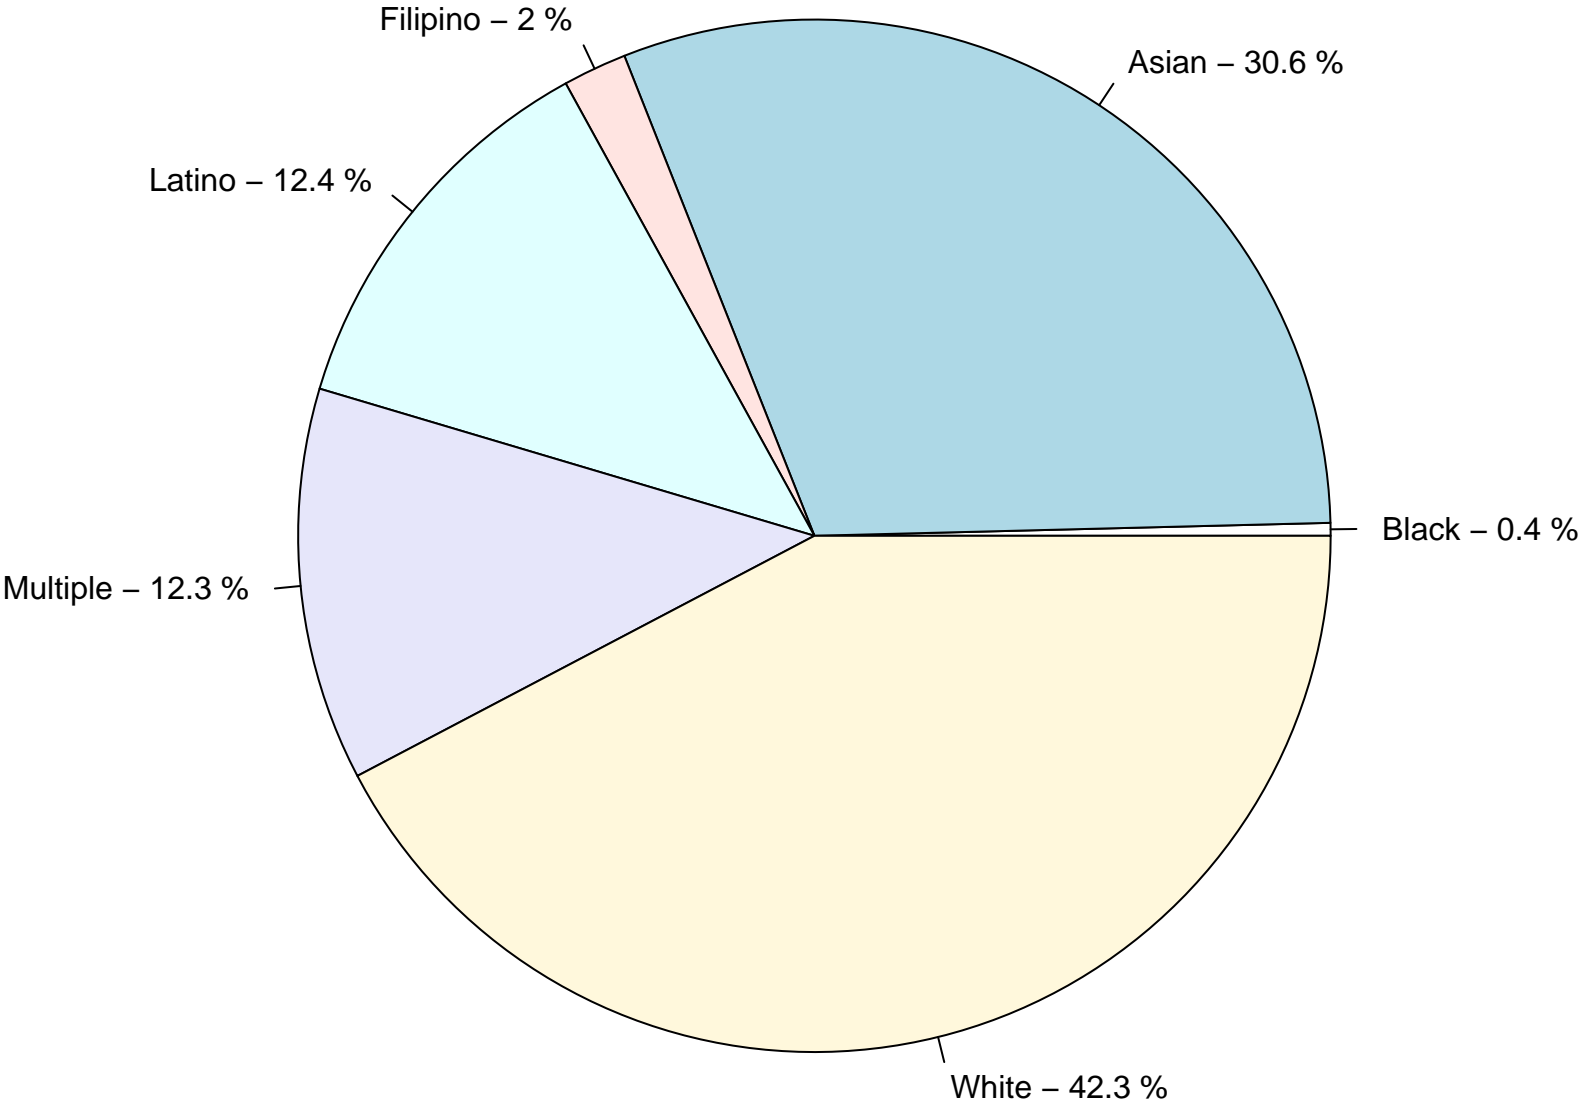

Racial distribution of La Canada Unified School District students tested in 2024

La Canada Unified School District by Sex

Key: ■ Standard Exceeded ■ Standard Met ■ Standard Nearly Met ■ Standard Not Met