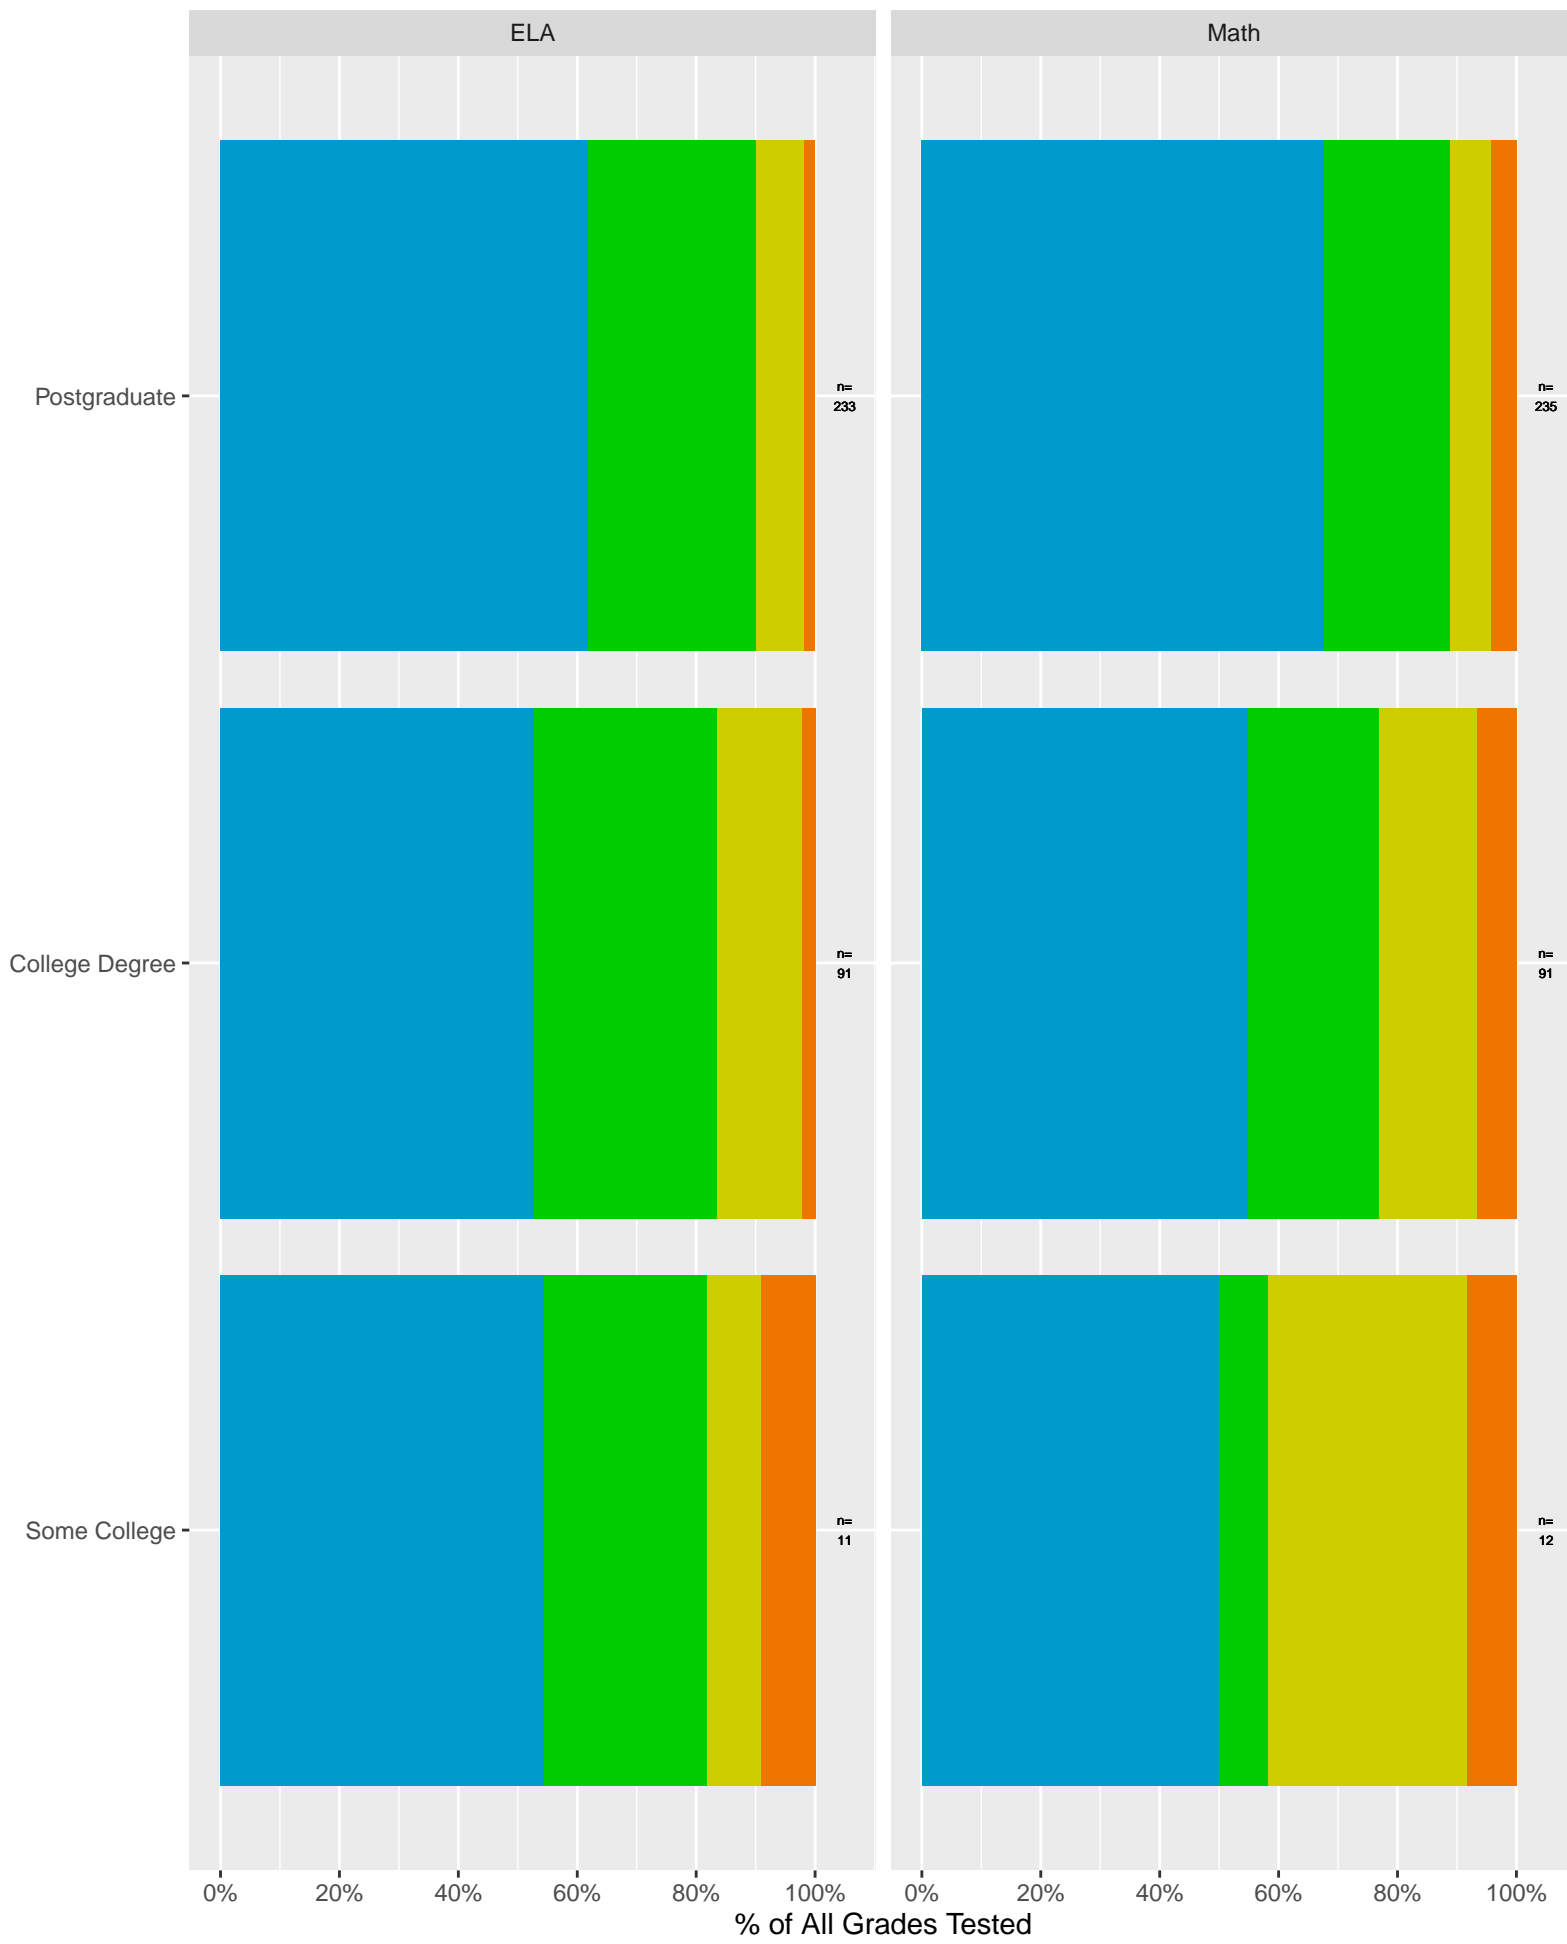

La Canada Unified School District (2024) by Parent's Education Level

Key: ■ Standard Exceeded ■ Standard Met ■ Standard Nearly Met ■ Standard Not Met