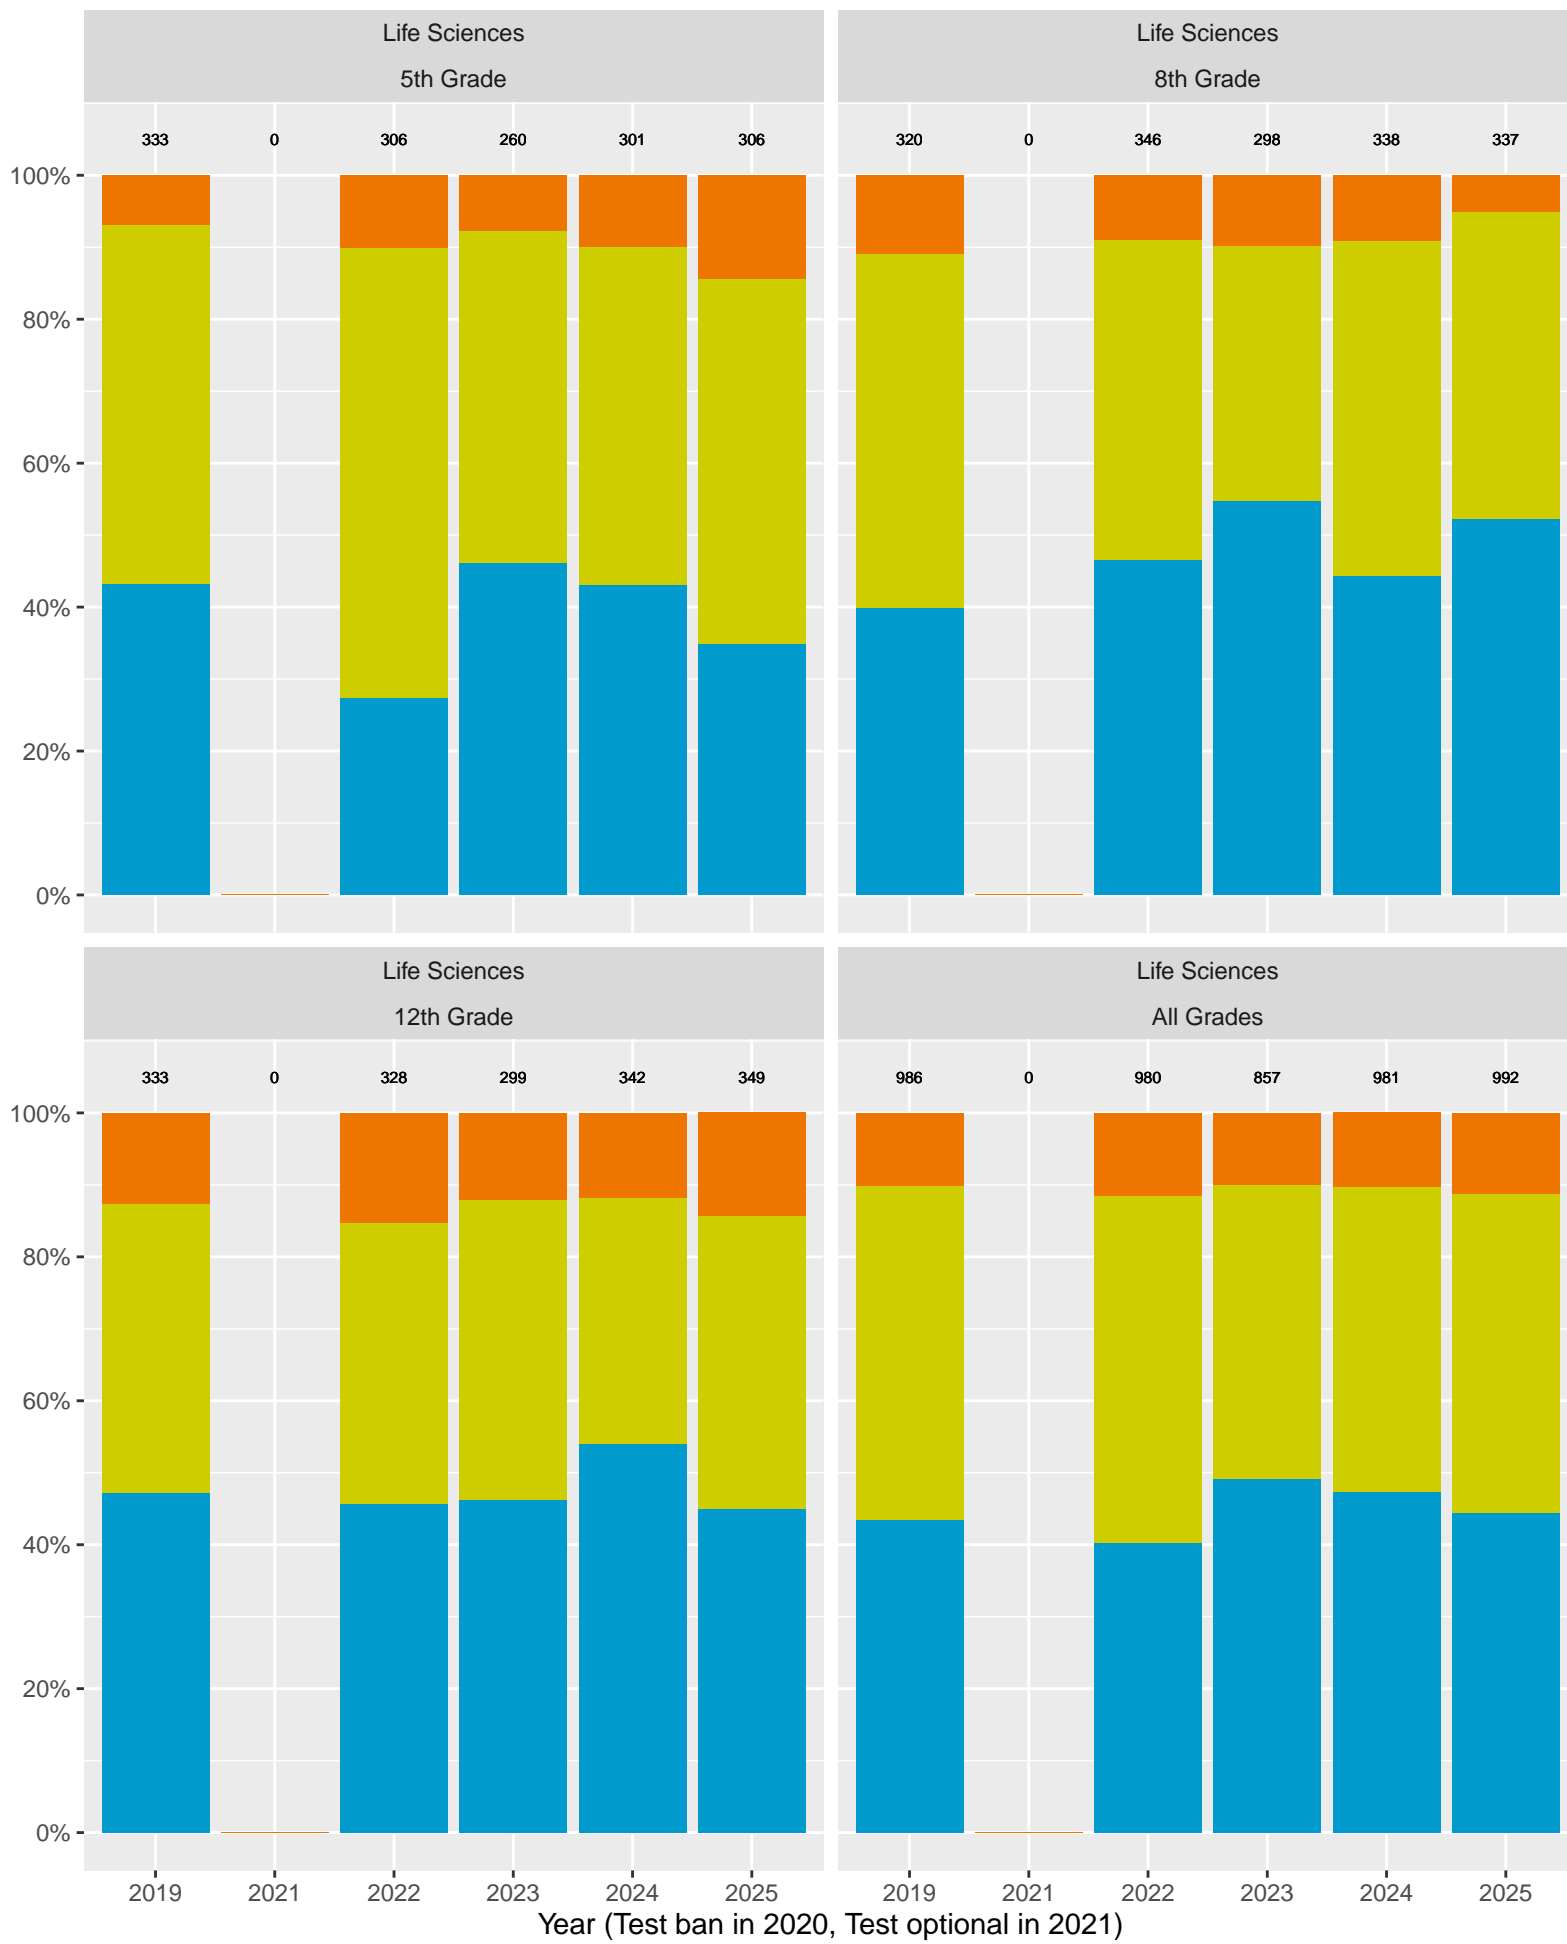

CA Science Test (CAST): La Canada Unified School District (Life Sciences)

Key: ■ Above Standard ■ Near Standard ■ Below Standard