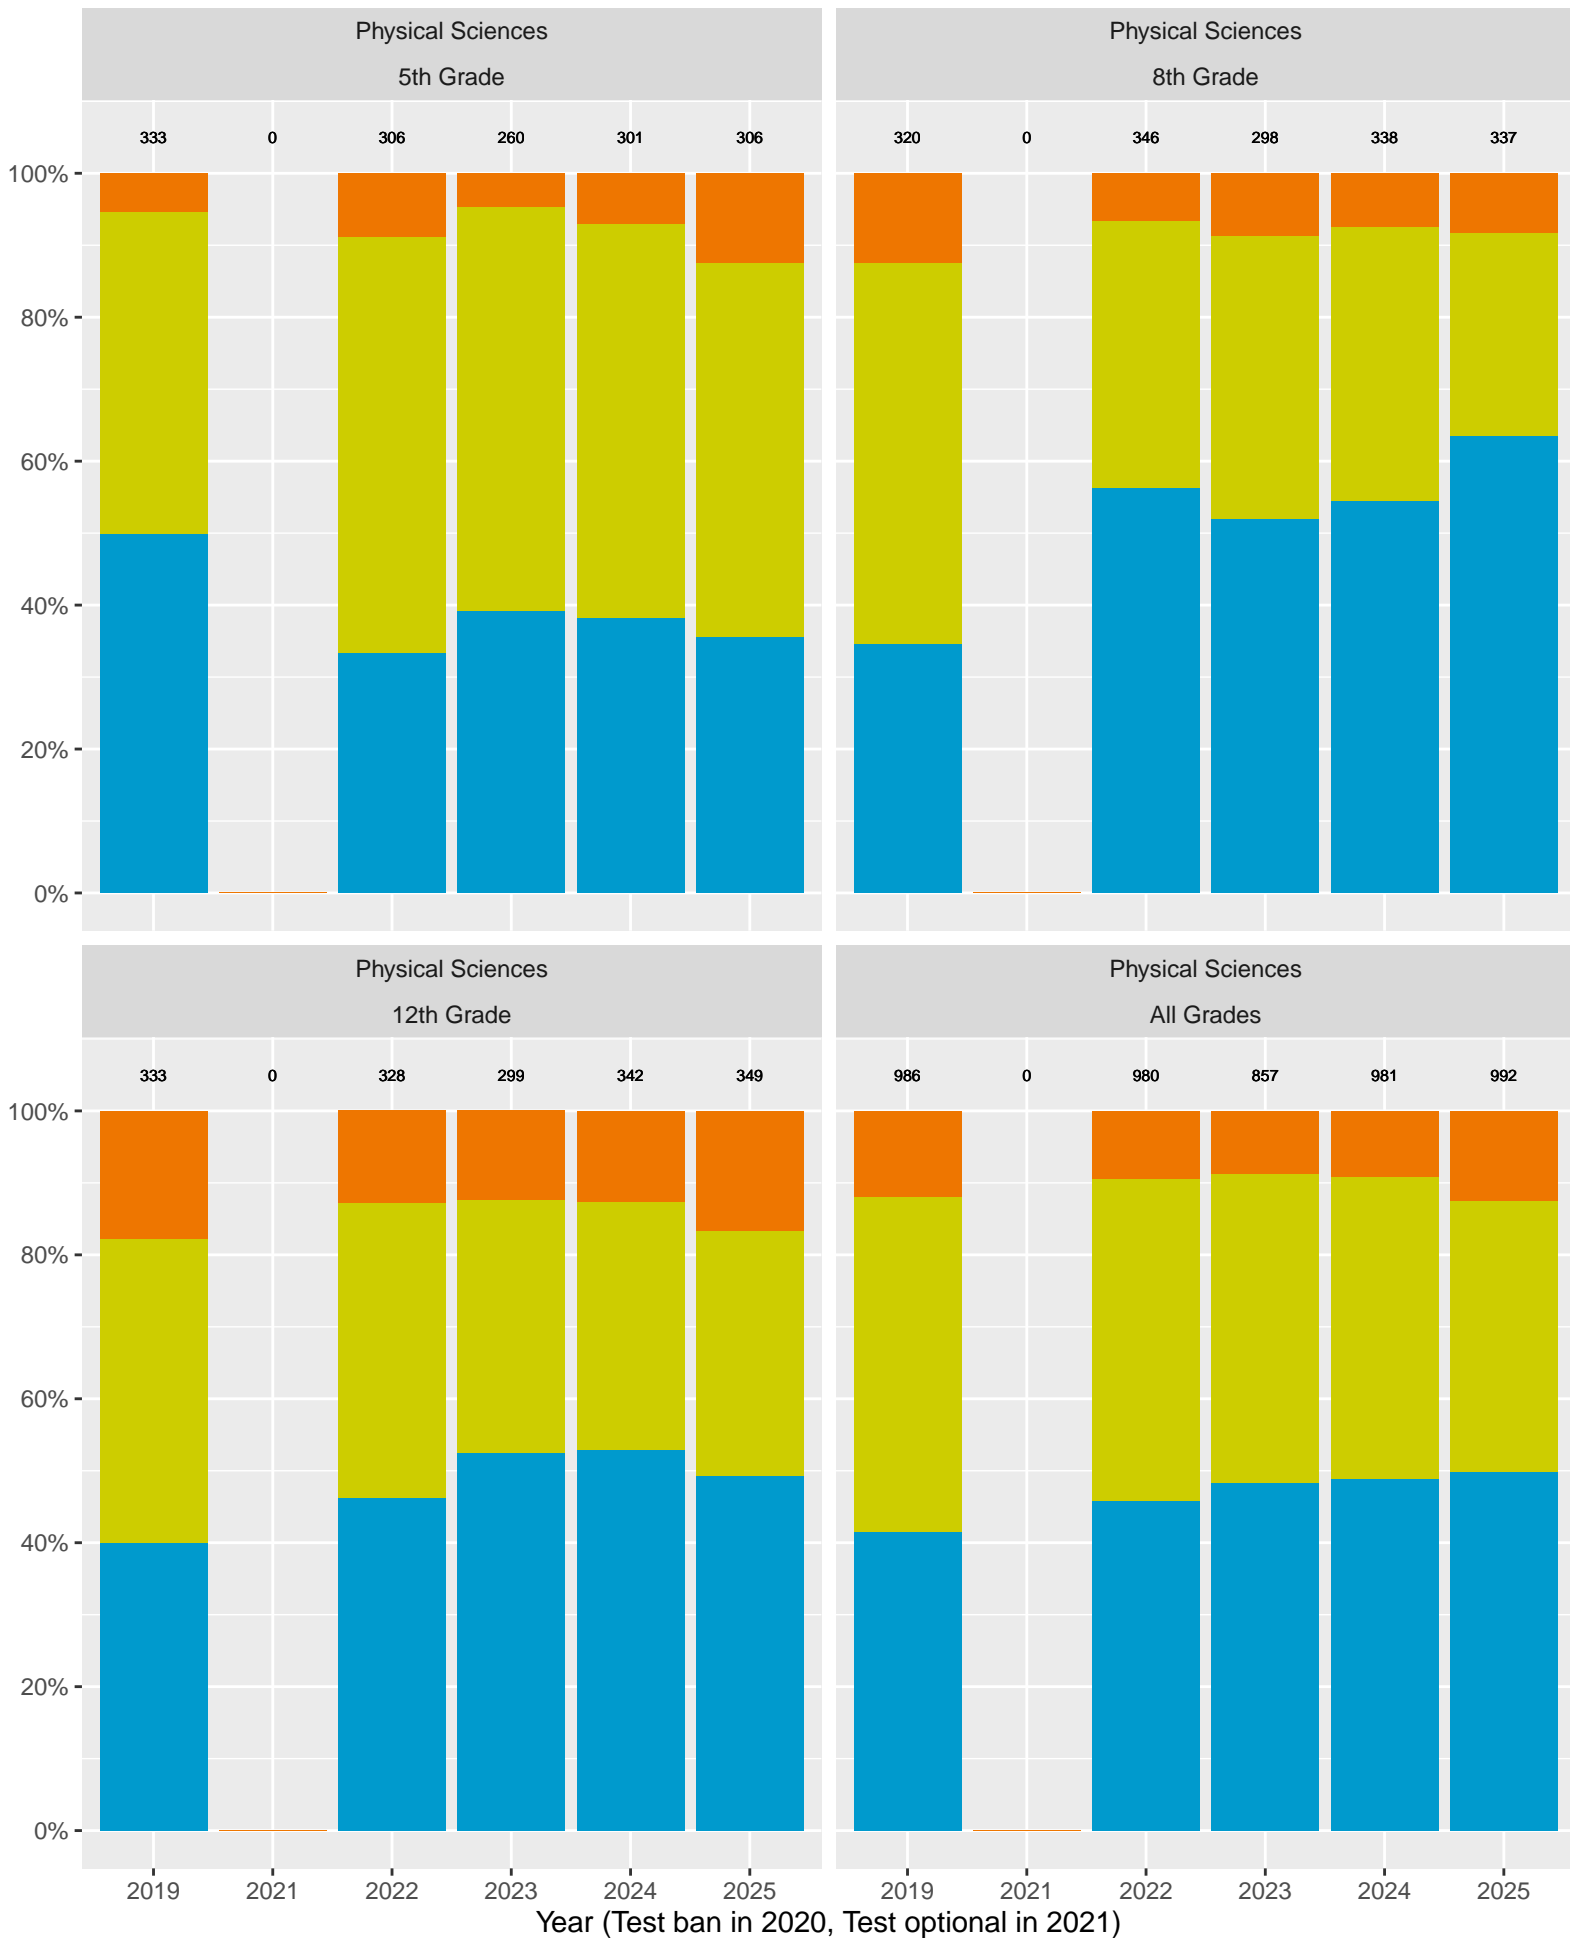

CA Science Test (CAST): La Canada Unified School District (Physical Sciences)

Key: ■ Above Standard ■ Near Standard ■ Below Standard