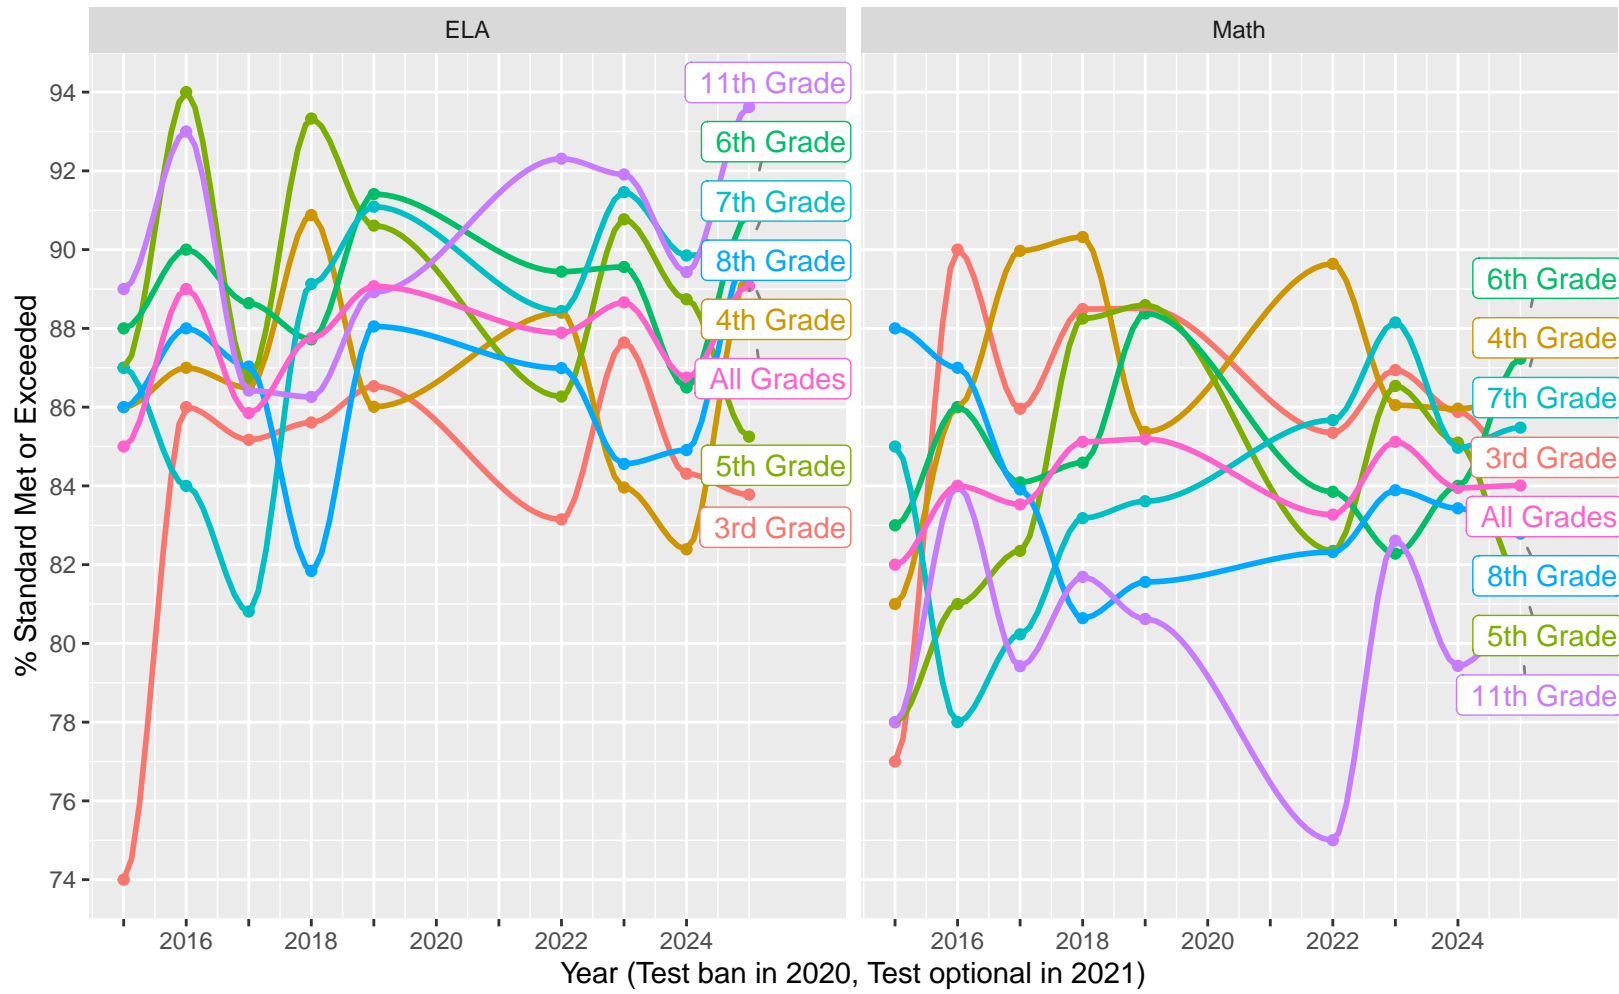

Grades stacked (trends, variance, outliers)