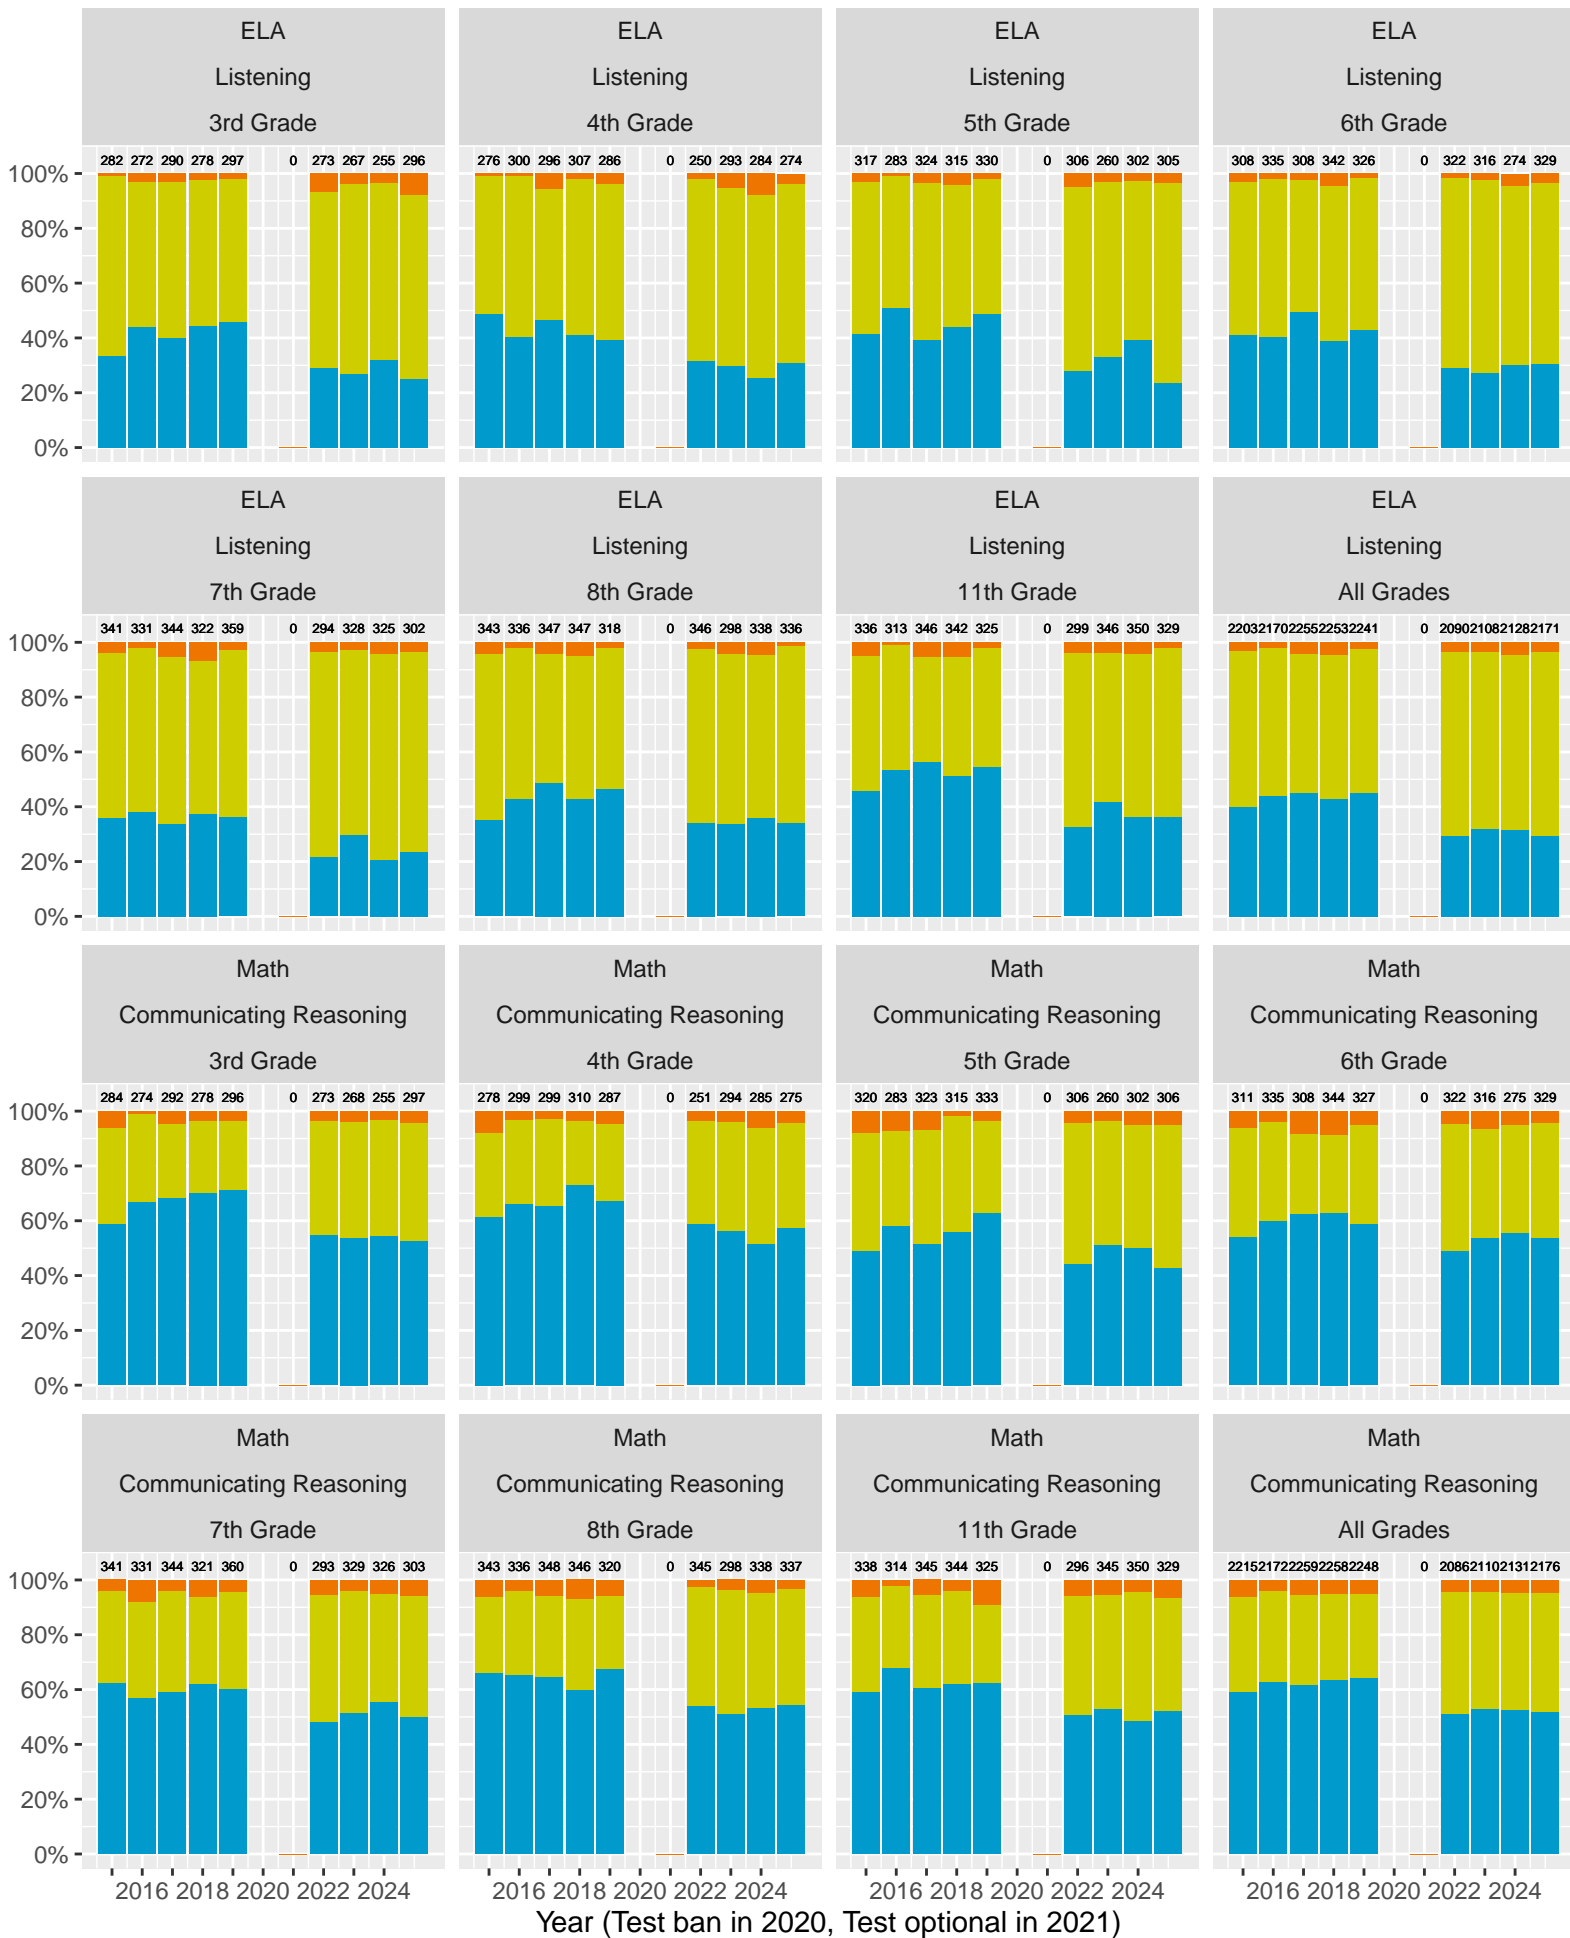

La Canada Unified School District (Subject Area 3)

Key: ■ Above Standard ■ Near Standard ■ Below Standard