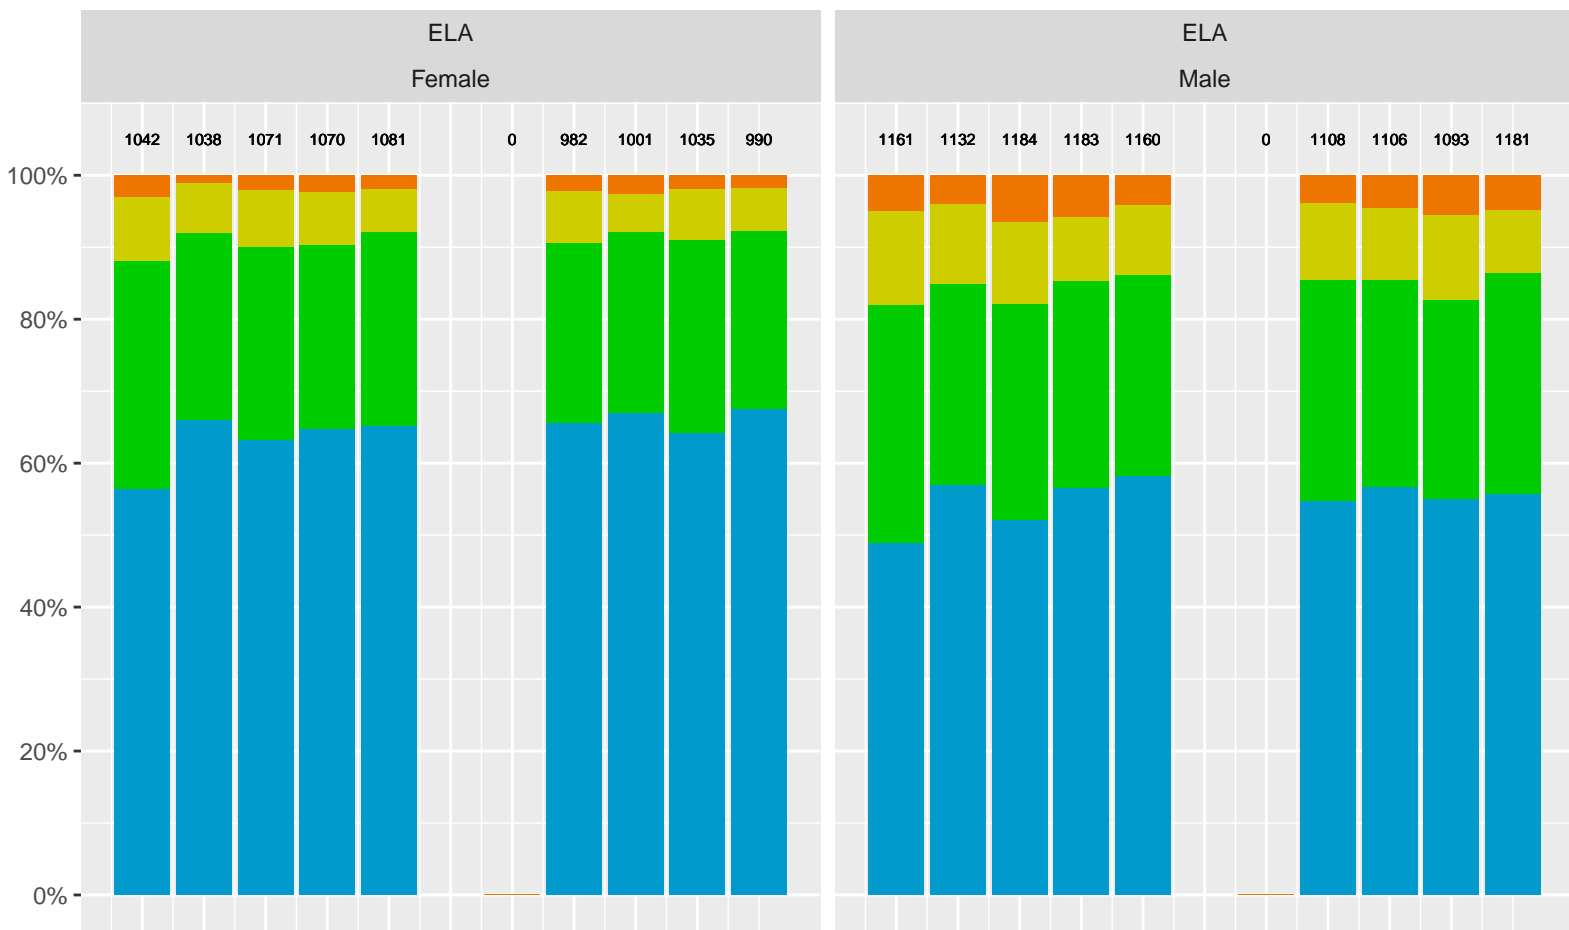

La Canada Unified School District (Subject Area 3)

Key: ■ Above Standard ■ Near Standard ■ Below Standard

La Canada Unified School District (Subject Area 4)

Key: ■ Above Standard ■ Near Standard ■ Below Standard

Racial distribution of La Canada Unified School District students tested in 2024

La Canada Unified School District by Sex

Key: ■ Standard Exceeded ■ Standard Met ■ Standard Nearly Met ■ Standard Not Met