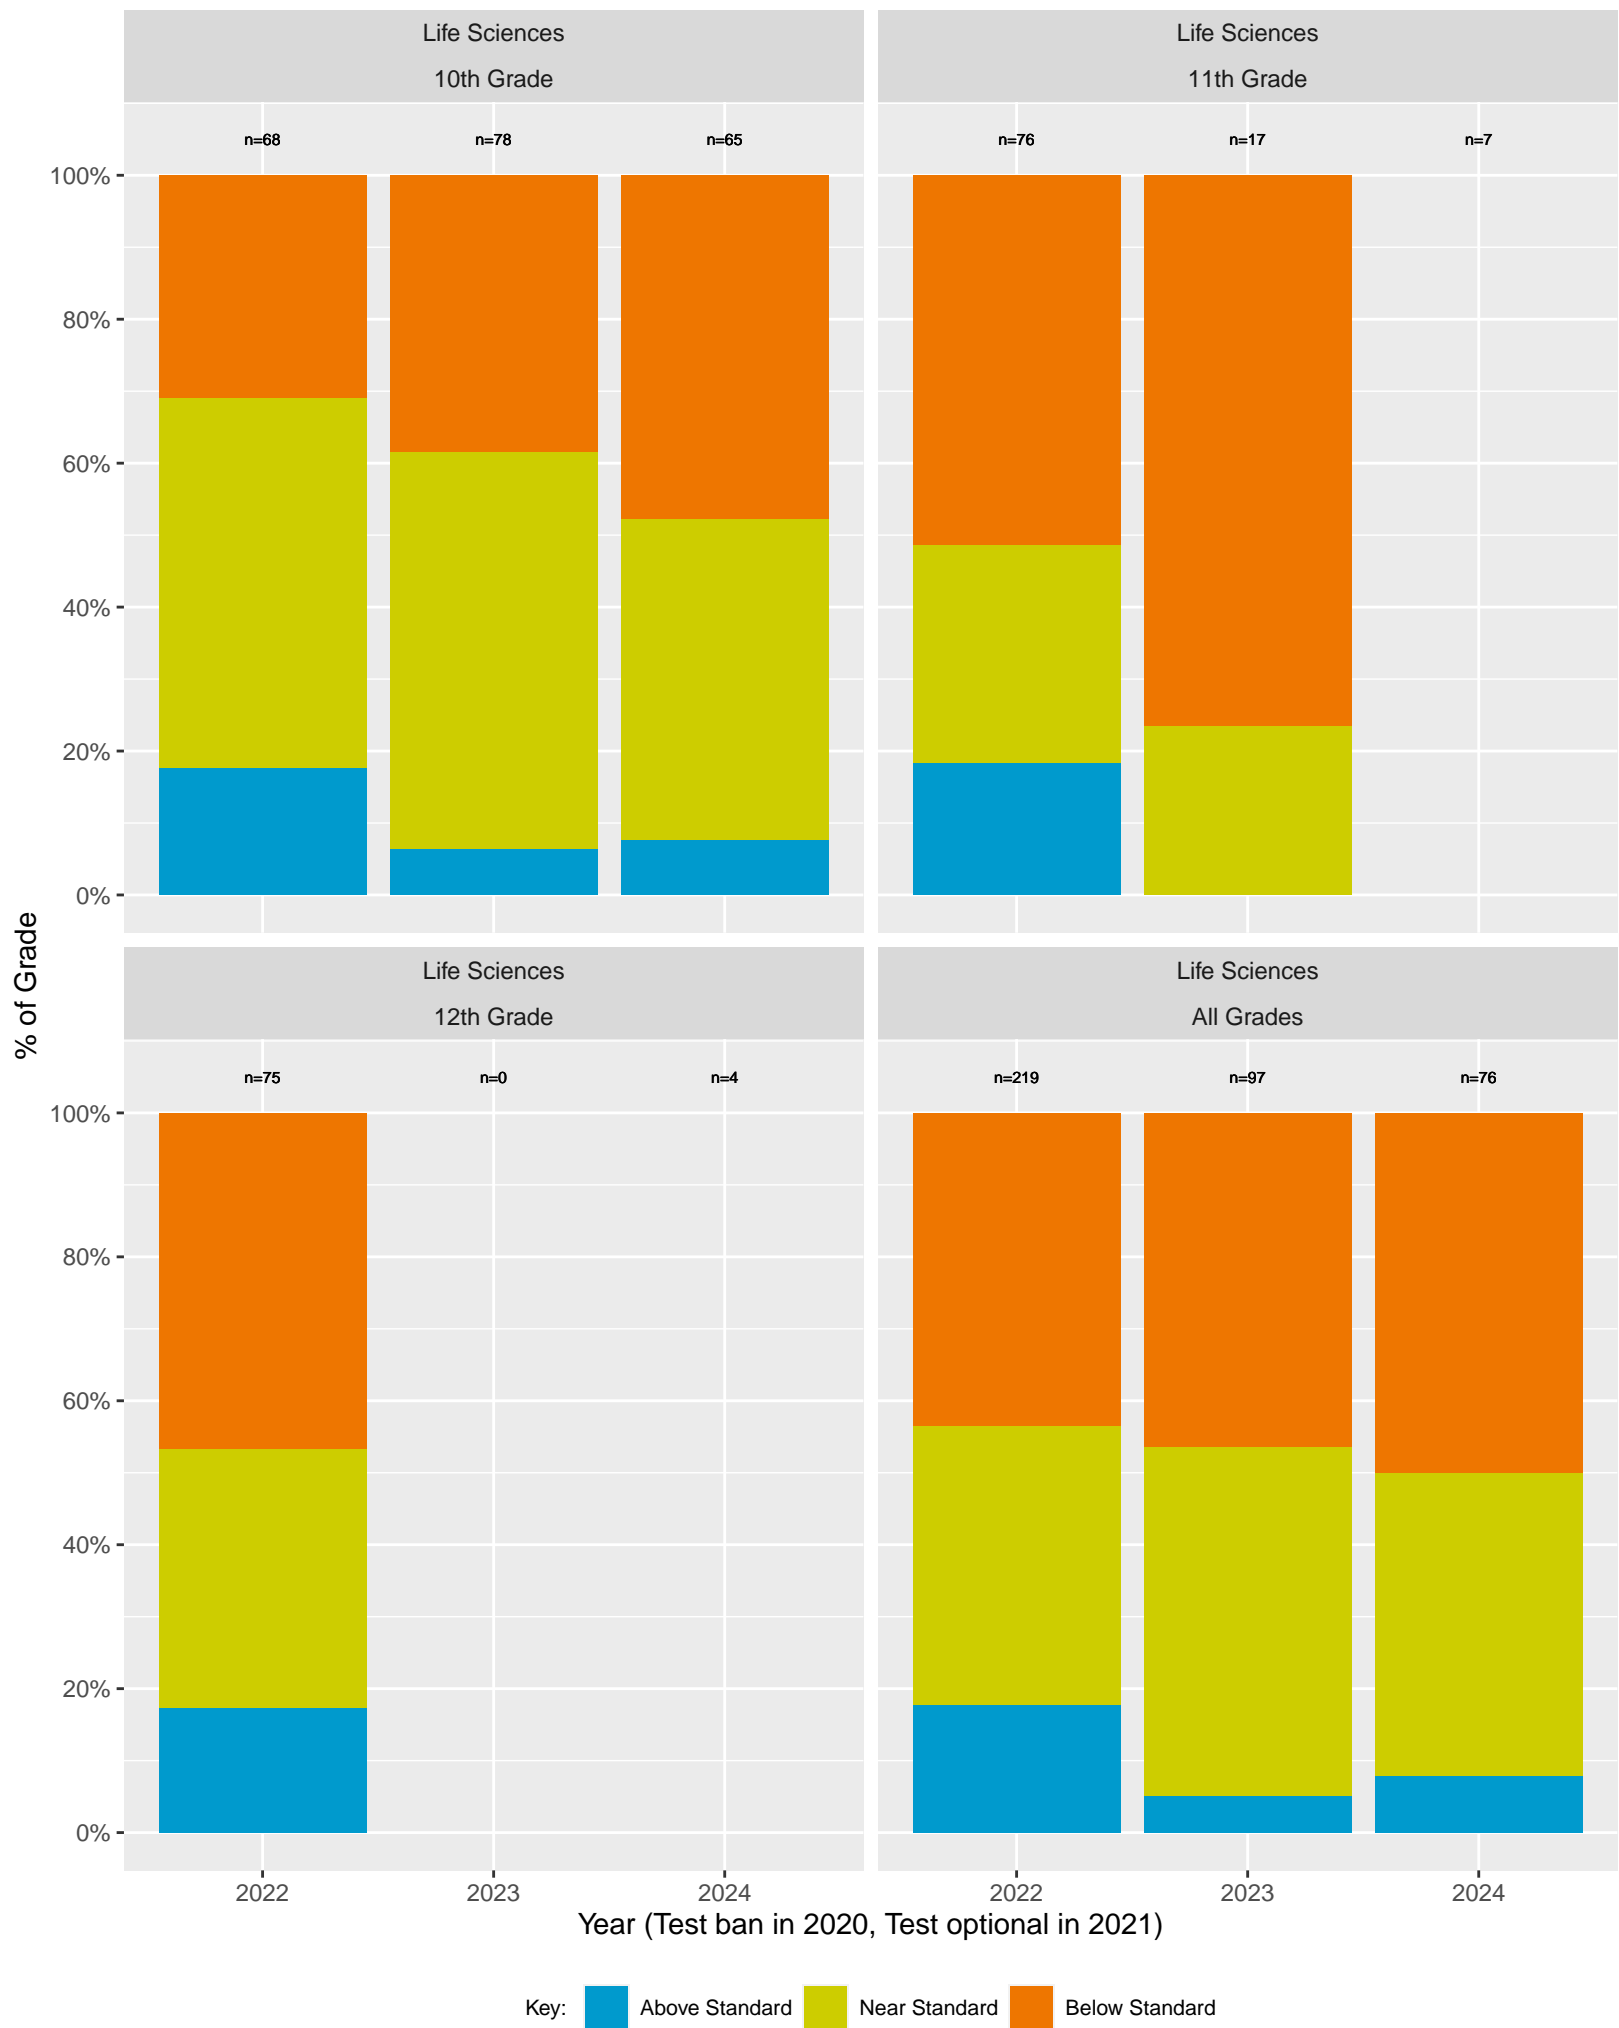

KIPP Navigate College Prep Charter School by Sex

Key: ■ Standard Exceeded ■ Standard Met ■ Standard Nearly Met ■ Standard Not Met

KIPP Navigate College Prep Charter School by Non-White + White

Key: ■ Standard Exceeded ■ Standard Met ■ Standard Nearly Met ■ Standard Not Met

KIPP Navigate College Prep Charter School by Economic Disadvantage

Key: ■ Standard Exceeded ■ Standard Met ■ Standard Nearly Met ■ Standard Not Met

KIPP Navigate College Prep Charter School (2024) by Parent's Education Level

Key: ■ Standard Exceeded ■ Standard Met ■ Standard Nearly Met ■ Standard Not Met

CA Science Test (CAST): KIPP Navigate College Prep Charter School (Life Sciences)

CA Science Test (CAST): KIPP Navigate College Prep Charter School (Physical Sciences)