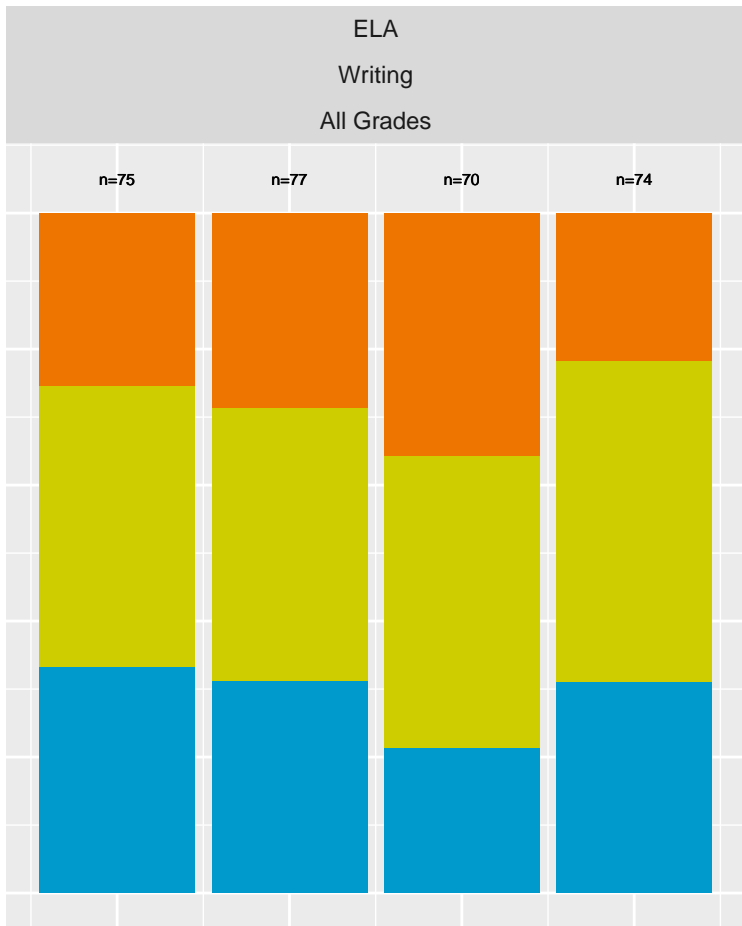

2015–24 CAASPP Trends for the KIPP Navigate College Prep Charter School

November 2024
Piedmont, California

TABLE OF CONTENTS

High Level ELA and Math, trending by Year and broken out by Grade.....	p 3
Year over Year (YoY) variation by Grade for Standard Met (and Exceeded).....	p 4
ELA and Math drilldown to Subject Areas 1–4, by Year, by Grade.....	p 5–8
Racial Distribution of Students in 2024.....	p 9
All Grade ELA and Math by Sex, (Non–)White, Disadvantage, Parent Ed.....	p 10–13
CAST Life Sciences, Physical Science, Earth and Space Science.....	p 14–16
CAST Life Sciences, Earth and Space by Sex.....	p 17
CAST Physical Science by (Non–)White, Parent Education.....	p 18–19

CAASPP Test Performance: KIPP Navigate College Prep Charter School

Key: ■ Standard Exceeded ■ Standard Met ■ Standard Nearly Met ■ Standard Not Met

Grades stacked (trends, variance, outliers)

KIPP Navigate College Prep Charter School (Subject Area 1)

Key: ■ Above Standard ■ Near Standard ■ Below Standard

KIPP Navigate College Prep Charter School (Subject Area 2)

Key: ■ Above Standard ■ Near Standard ■ Below Standard

KIPP Navigate College Prep Charter School (Subject Area 3)