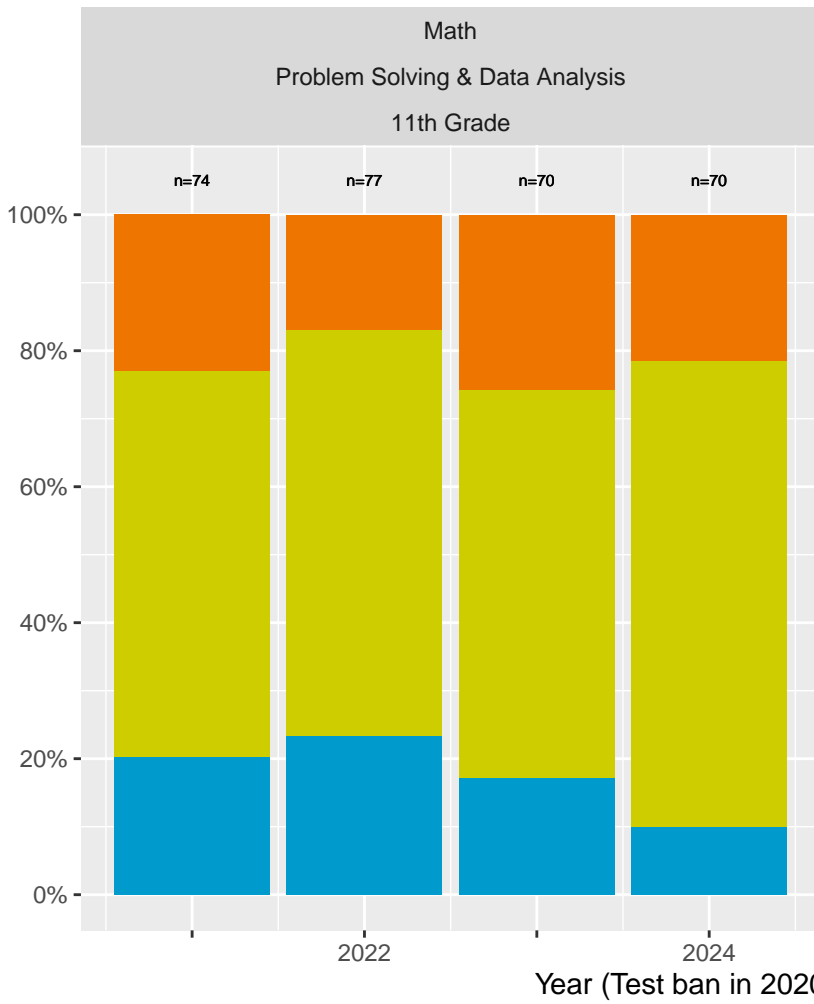

KIPP Navigate College Prep Charter School (Subject Area 2)

Key: ■ Above Standard ■ Near Standard ■ Below Standard