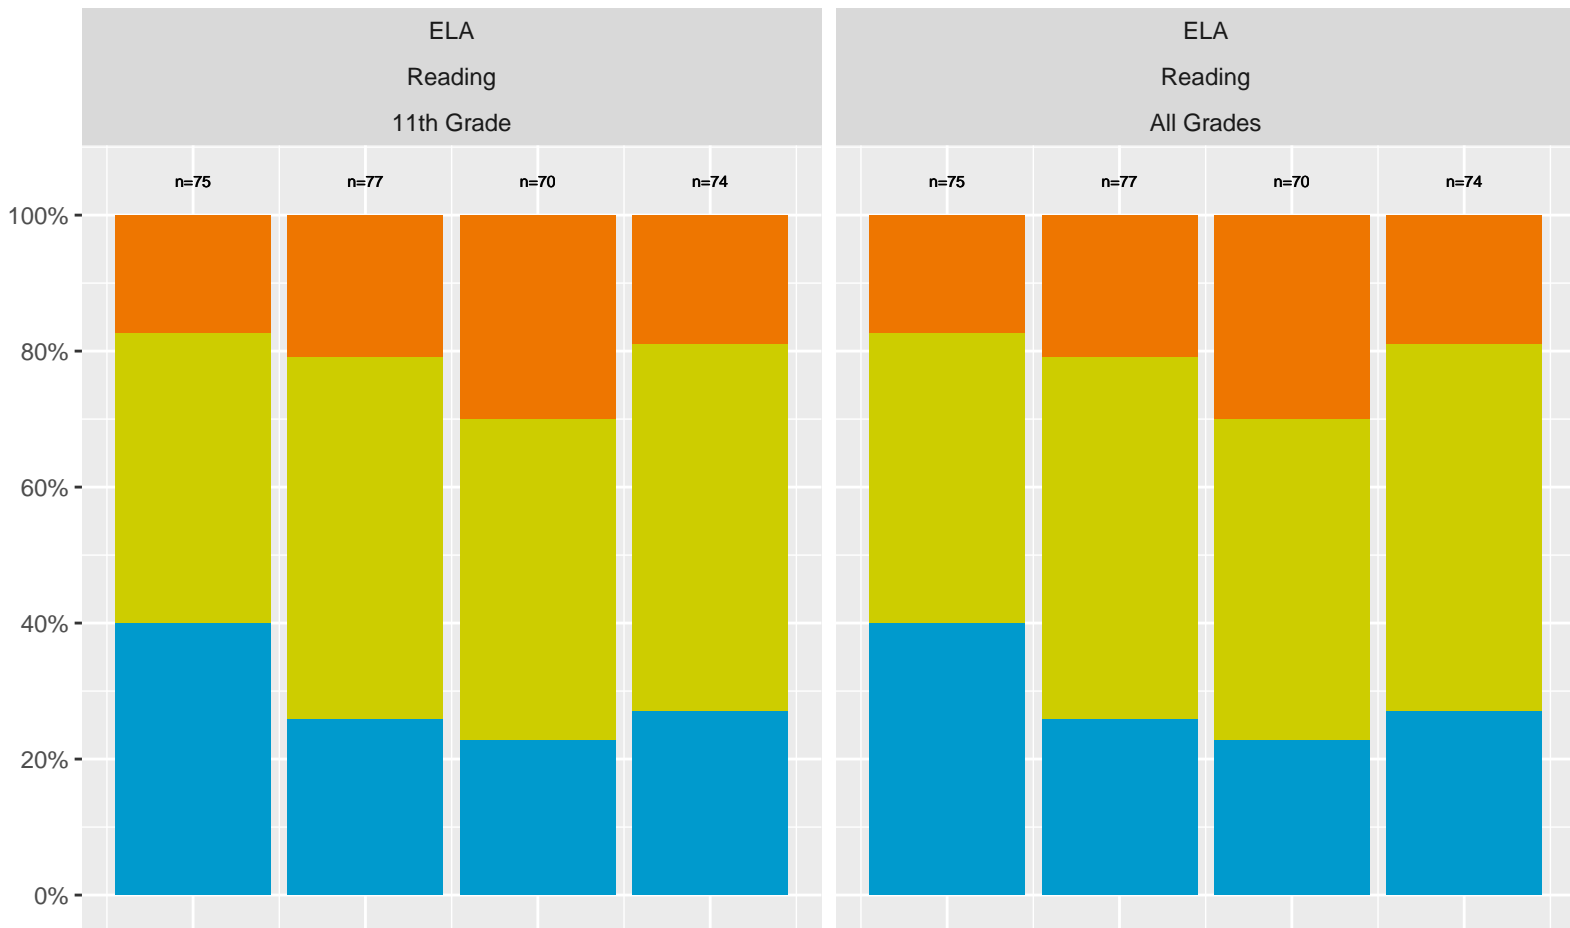

CAASPP Test Performance: KIPP Navigate College Prep Charter School

Key: ■ Standard Exceeded ■ Standard Met ■ Standard Nearly Met ■ Standard Not Met

Grades stacked (trends, variance, outliers)

KIPP Navigate College Prep Charter School (Subject Area 1)

Key: ■ Above Standard ■ Near Standard ■ Below Standard

KIPP Navigate College Prep Charter School (Subject Area 2)

Key: ■ Above Standard ■ Near Standard ■ Below Standard

KIPP Navigate College Prep Charter School (Subject Area 3)