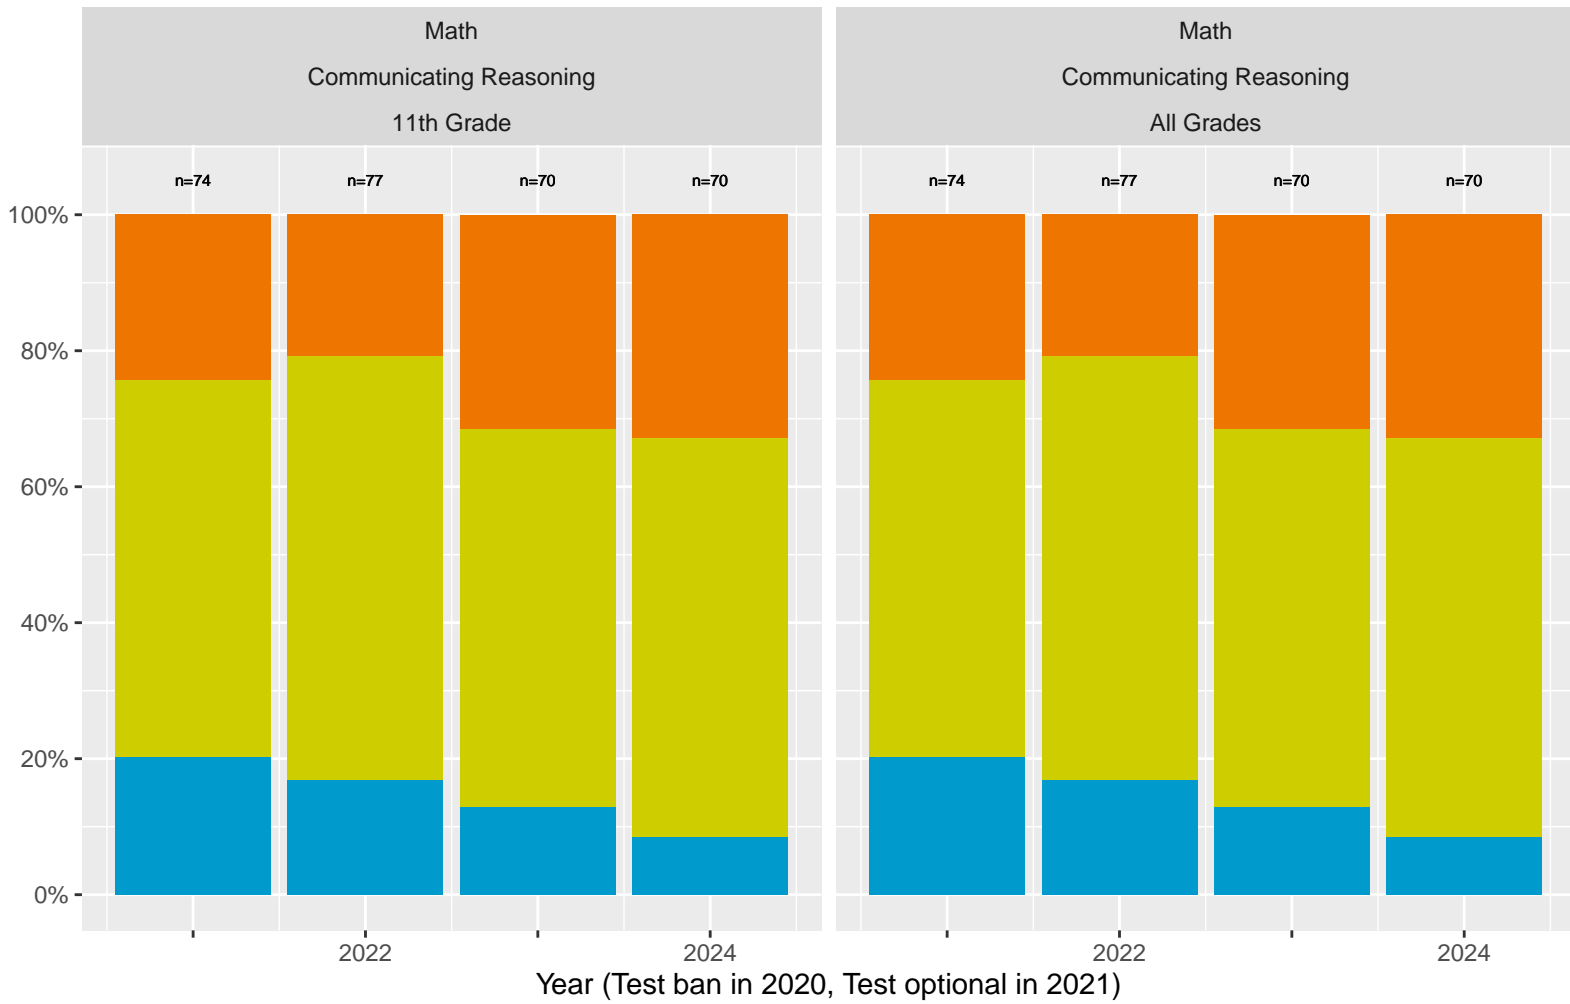

KIPP Navigate College Prep Charter School (Subject Area 3)

Key: ■ Above Standard ■ Near Standard ■ Below Standard