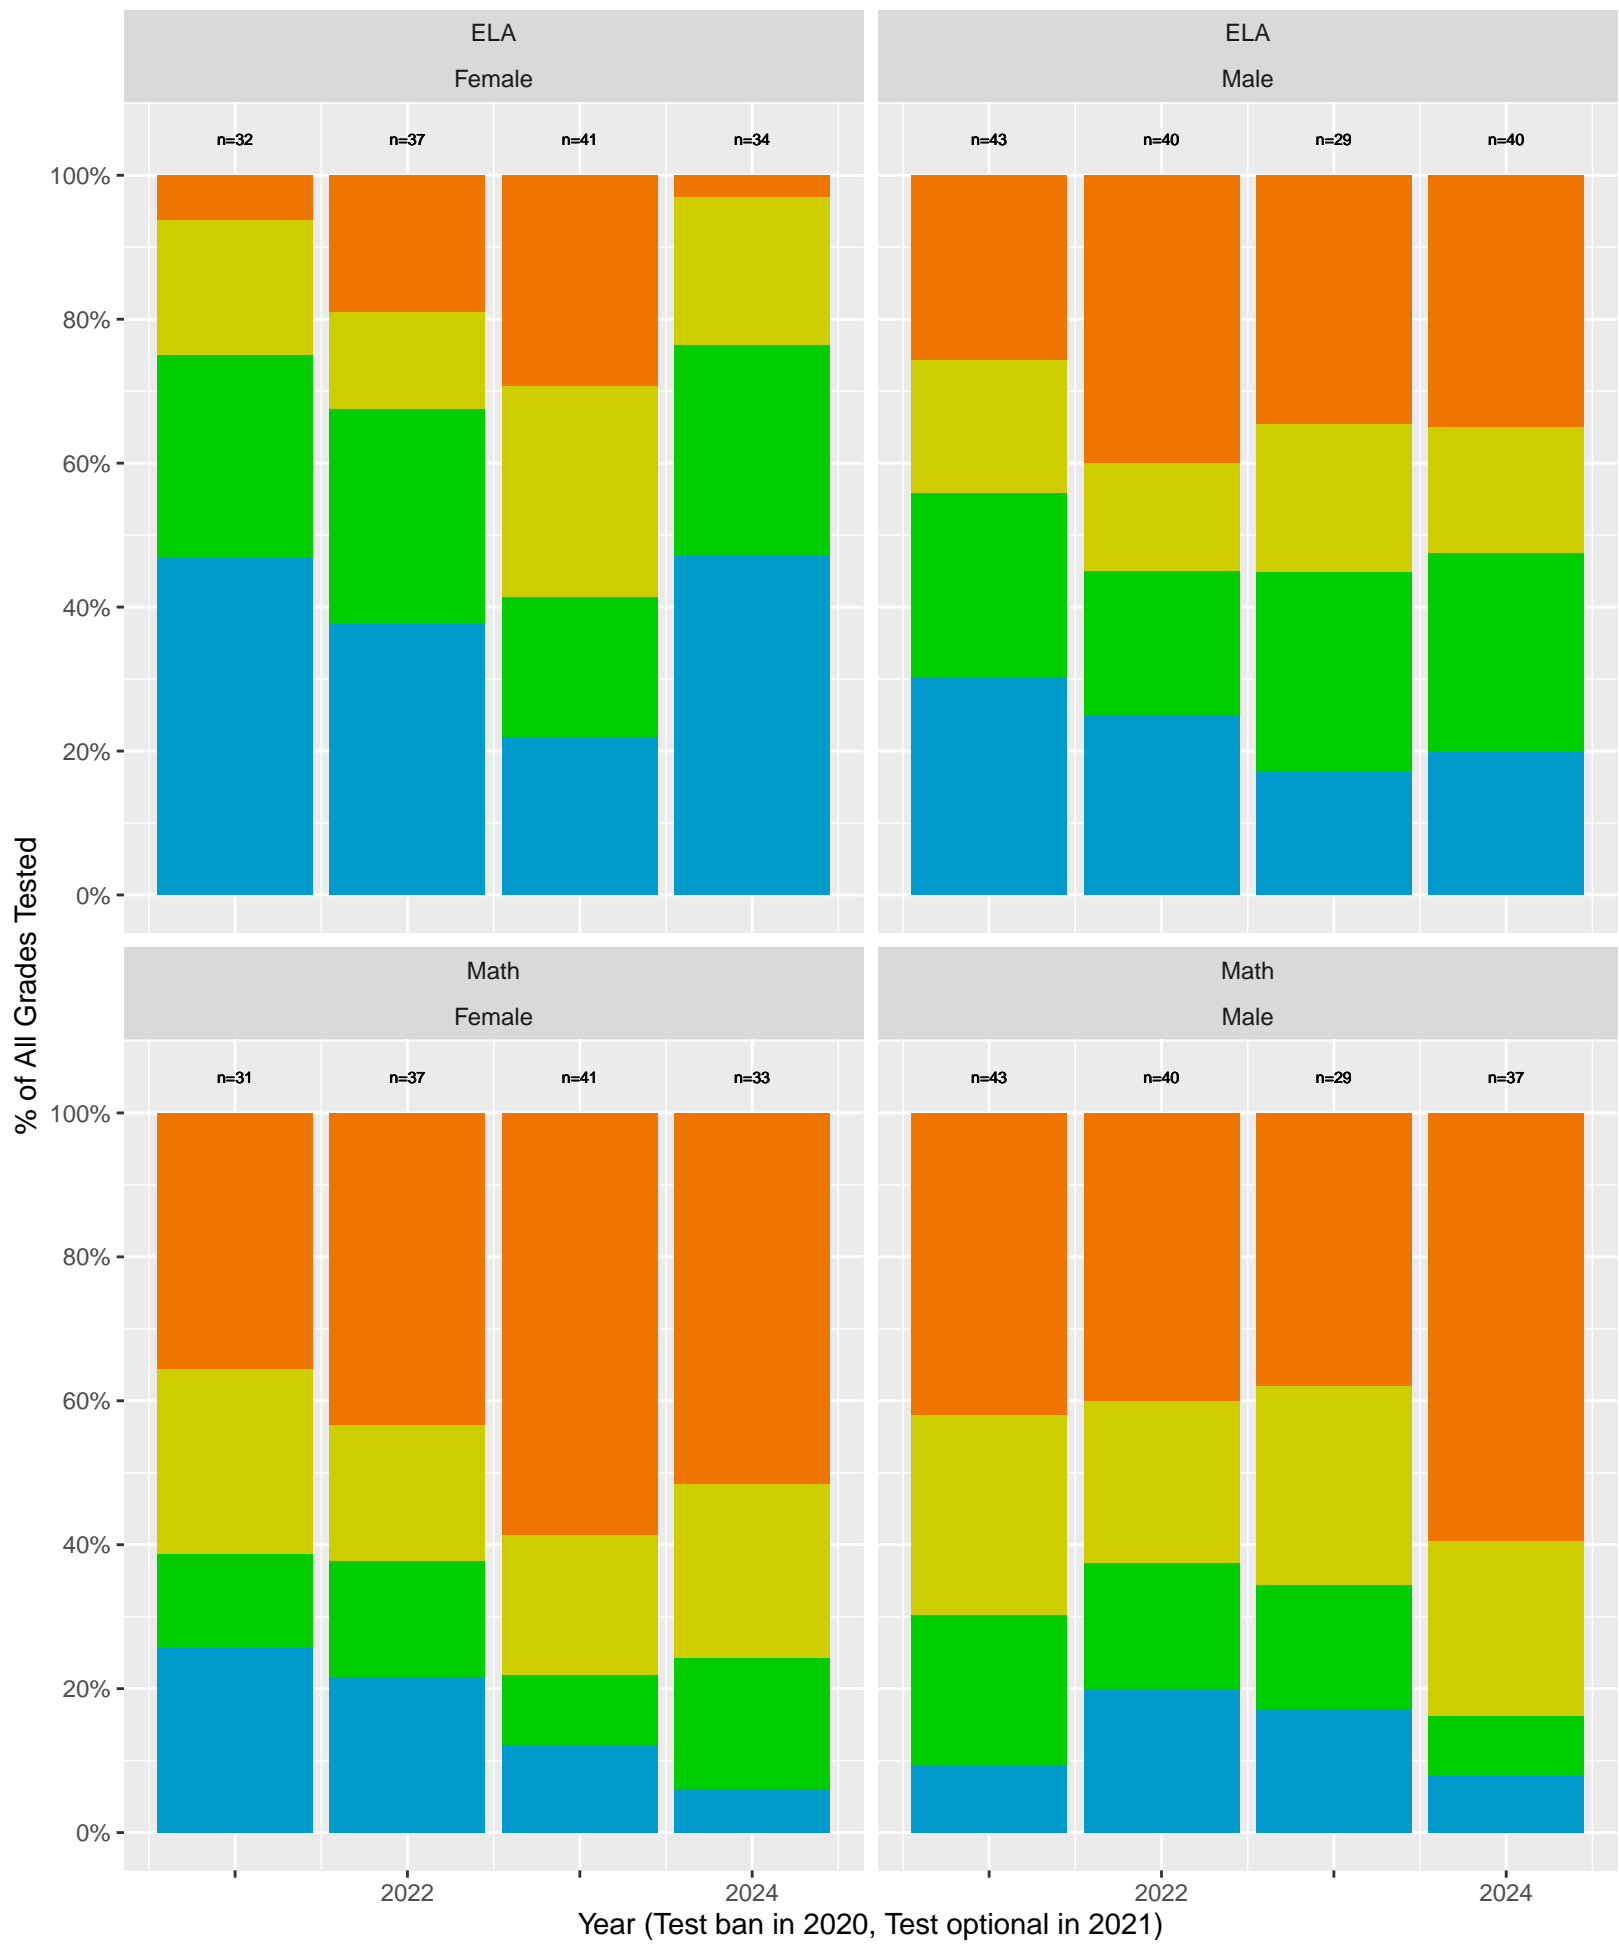

2015–24 CAASPP Trends for the KIPP Navigate College Prep Charter School

November 2024
Piedmont, California

TABLE OF CONTENTS

High Level ELA and Math, trending by Year and broken out by Grade.....	p 3
Year over Year (YoY) variation by Grade for Standard Met (and Exceeded).....	p 4
ELA and Math drilldown to Subject Areas 1–4, by Year, by Grade.....	p 5–8
Racial Distribution of Students in 2024.....	p 9
All Grade ELA and Math by Sex, (Non–)White, Disadvantage, Parent Ed.....	p 10–13
CAST Life Sciences, Physical Science, Earth and Space Science.....	p 14–16
CAST Life Sciences, Earth and Space by Sex.....	p 17
CAST Physical Science by (Non–)White, Parent Education.....	p 18–19

Key: ■ Above Standard ■ Near Standard ■ Below Standard

KIPP Navigate College Prep Charter School (Subject Area 2)

Key: ■ Above Standard ■ Near Standard ■ Below Standard

KIPP Navigate College Prep Charter School (Subject Area 3)

Key: ■ Above Standard ■ Near Standard ■ Below Standard

KIPP Navigate College Prep Charter School (Subject Area 4)

Key: ■ Above Standard ■ Near Standard ■ Below Standard

Racial distribution of KIPP Navigate College Prep Charter School students tested in 2024

KIPP Navigate College Prep Charter School by Sex

Key: ■ Standard Exceeded ■ Standard Met ■ Standard Nearly Met ■ Standard Not Met

KIPP Navigate College Prep Charter School by Non-White + White

Key: ■ Standard Exceeded ■ Standard Met ■ Standard Nearly Met ■ Standard Not Met