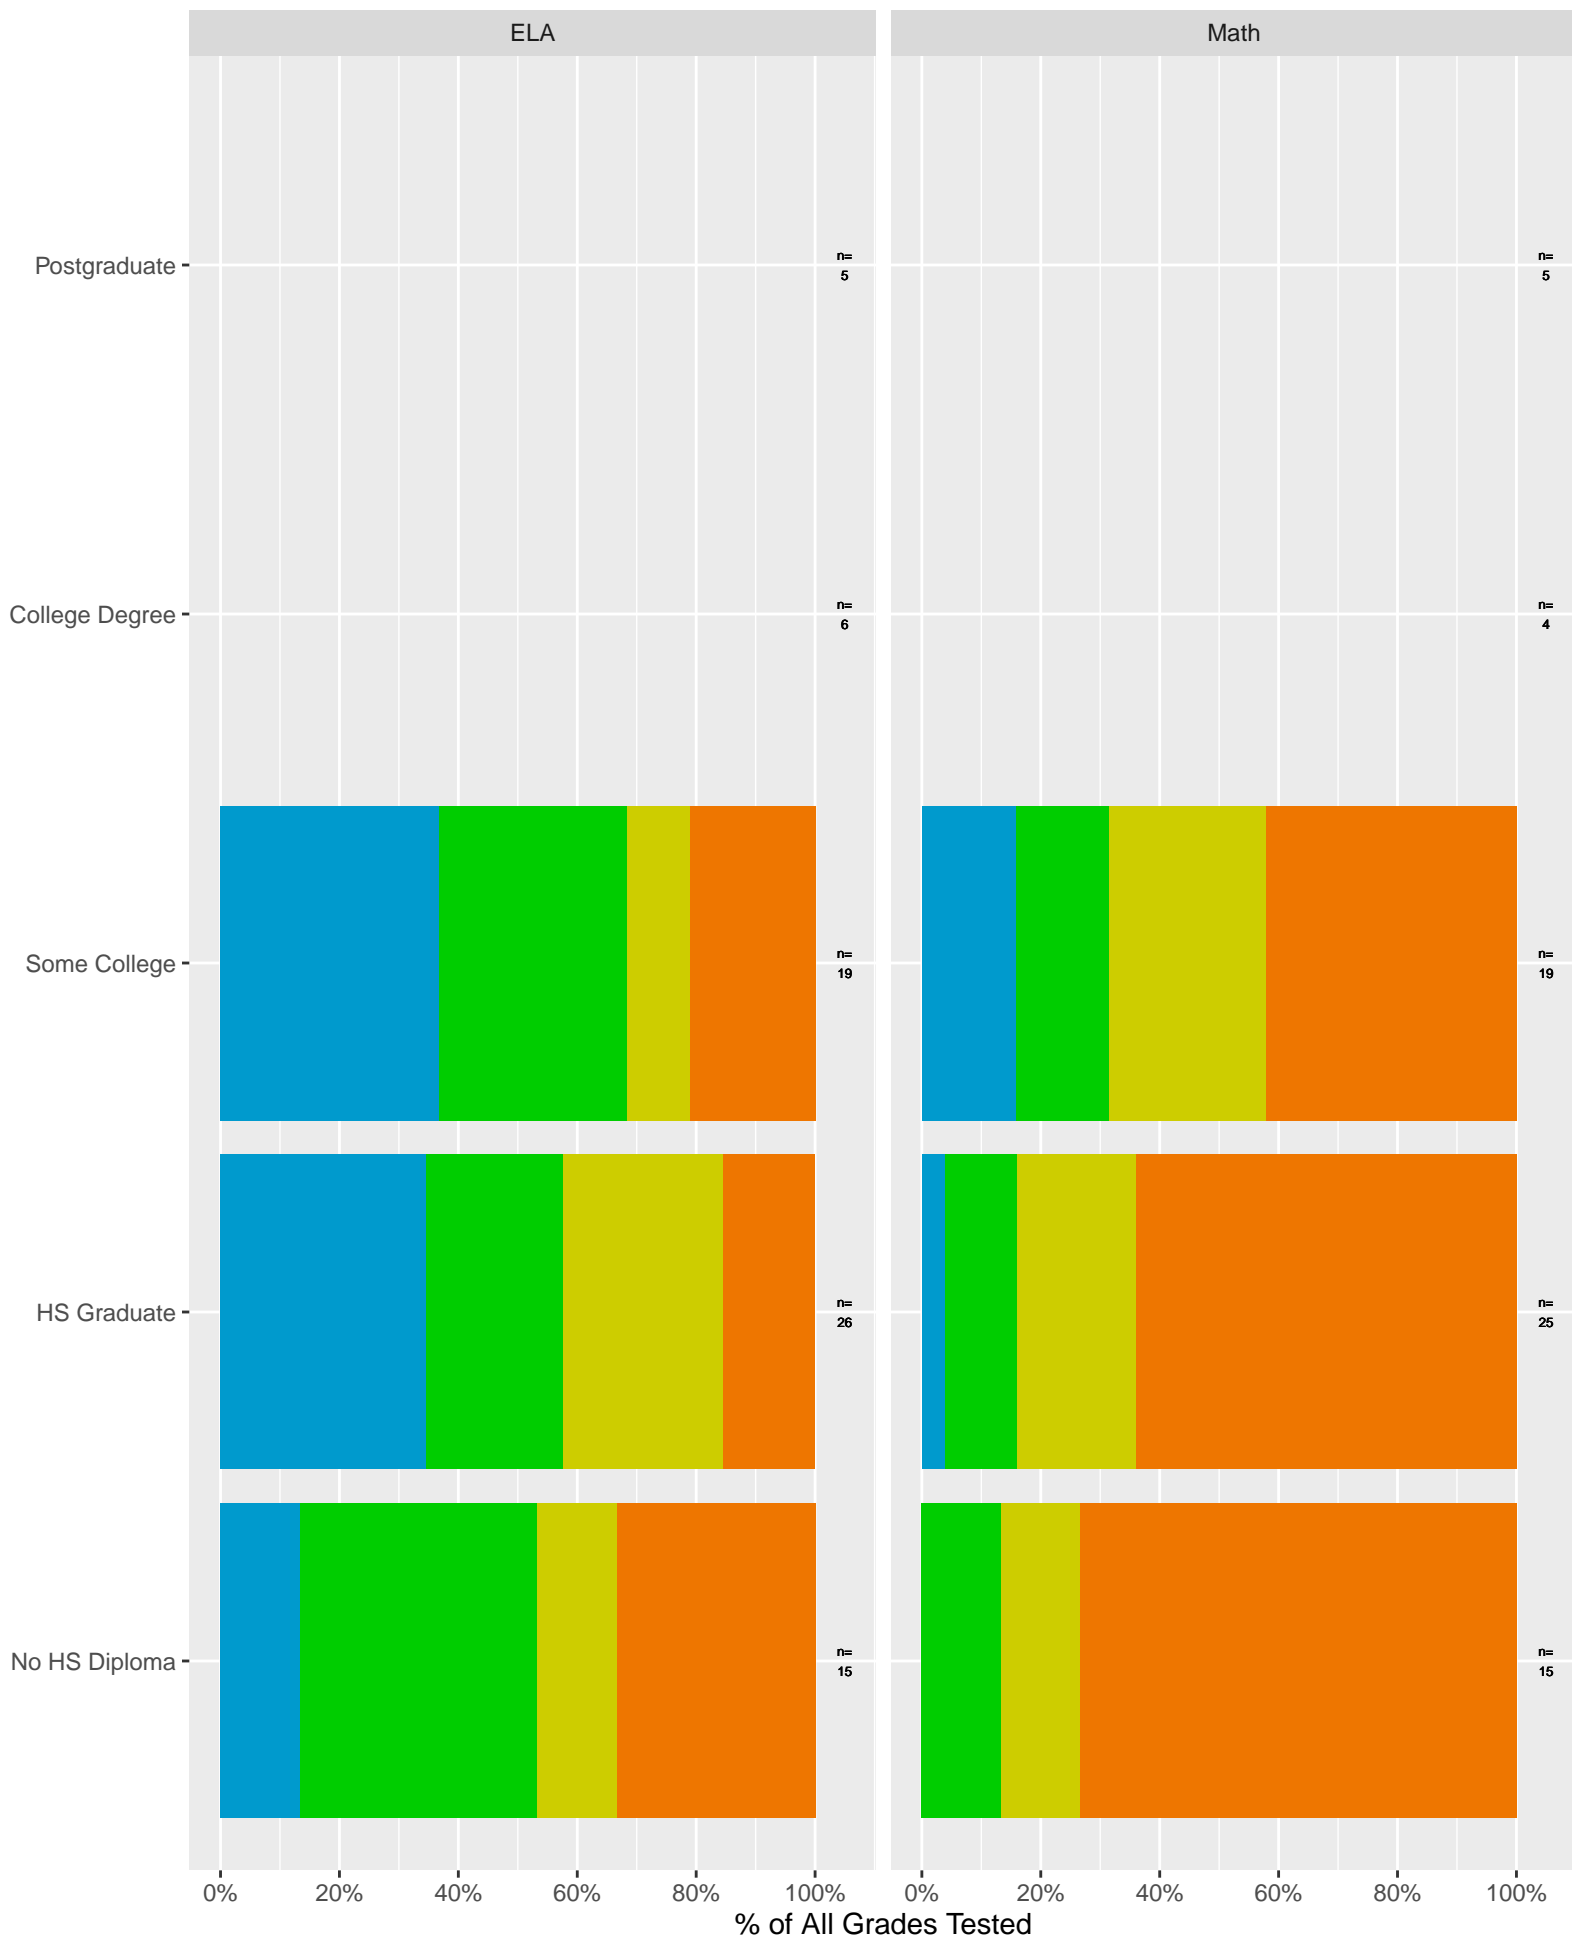

KIPP Navigate College Prep Charter School by Sex

Key: ■ Standard Exceeded ■ Standard Met ■ Standard Nearly Met ■ Standard Not Met

KIPP Navigate College Prep Charter School by Non-White + White

Key: ■ Standard Exceeded ■ Standard Met ■ Standard Nearly Met ■ Standard Not Met

KIPP Navigate College Prep Charter School by Economic Disadvantage

Key: ■ Standard Exceeded ■ Standard Met ■ Standard Nearly Met ■ Standard Not Met

KIPP Navigate College Prep Charter School (2024) by Parent's Education Level