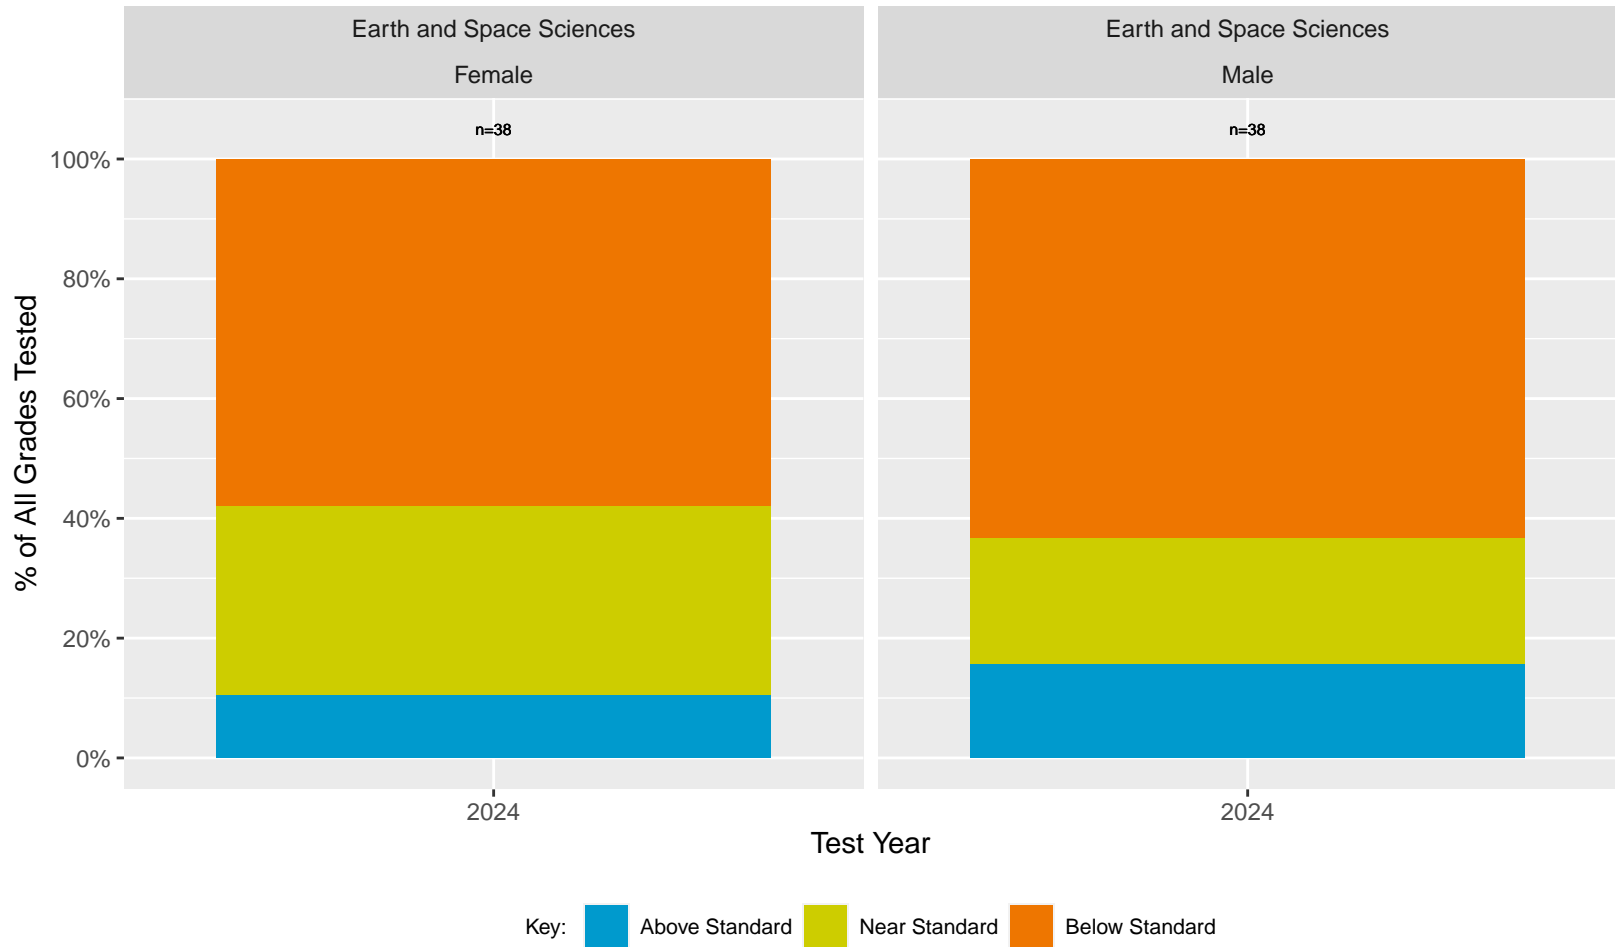

CA Science Test (CAST):

KIPP Navigate College Prep Charter School (Earth and Space Sciences)

CA Science Test (CAST): KIPP Navigate College Prep Charter School (Sex)

CA Science Test (CAST): KIPP Navigate College Prep Charter School (Sex)

CA Science Test (CAST): KIPP Navigate College Prep Charter School by Non-White + White

KIPP Navigate College Prep Charter School CAST (2024) by Parent's Education Level

Parents for Educational Excellence in Piedmont