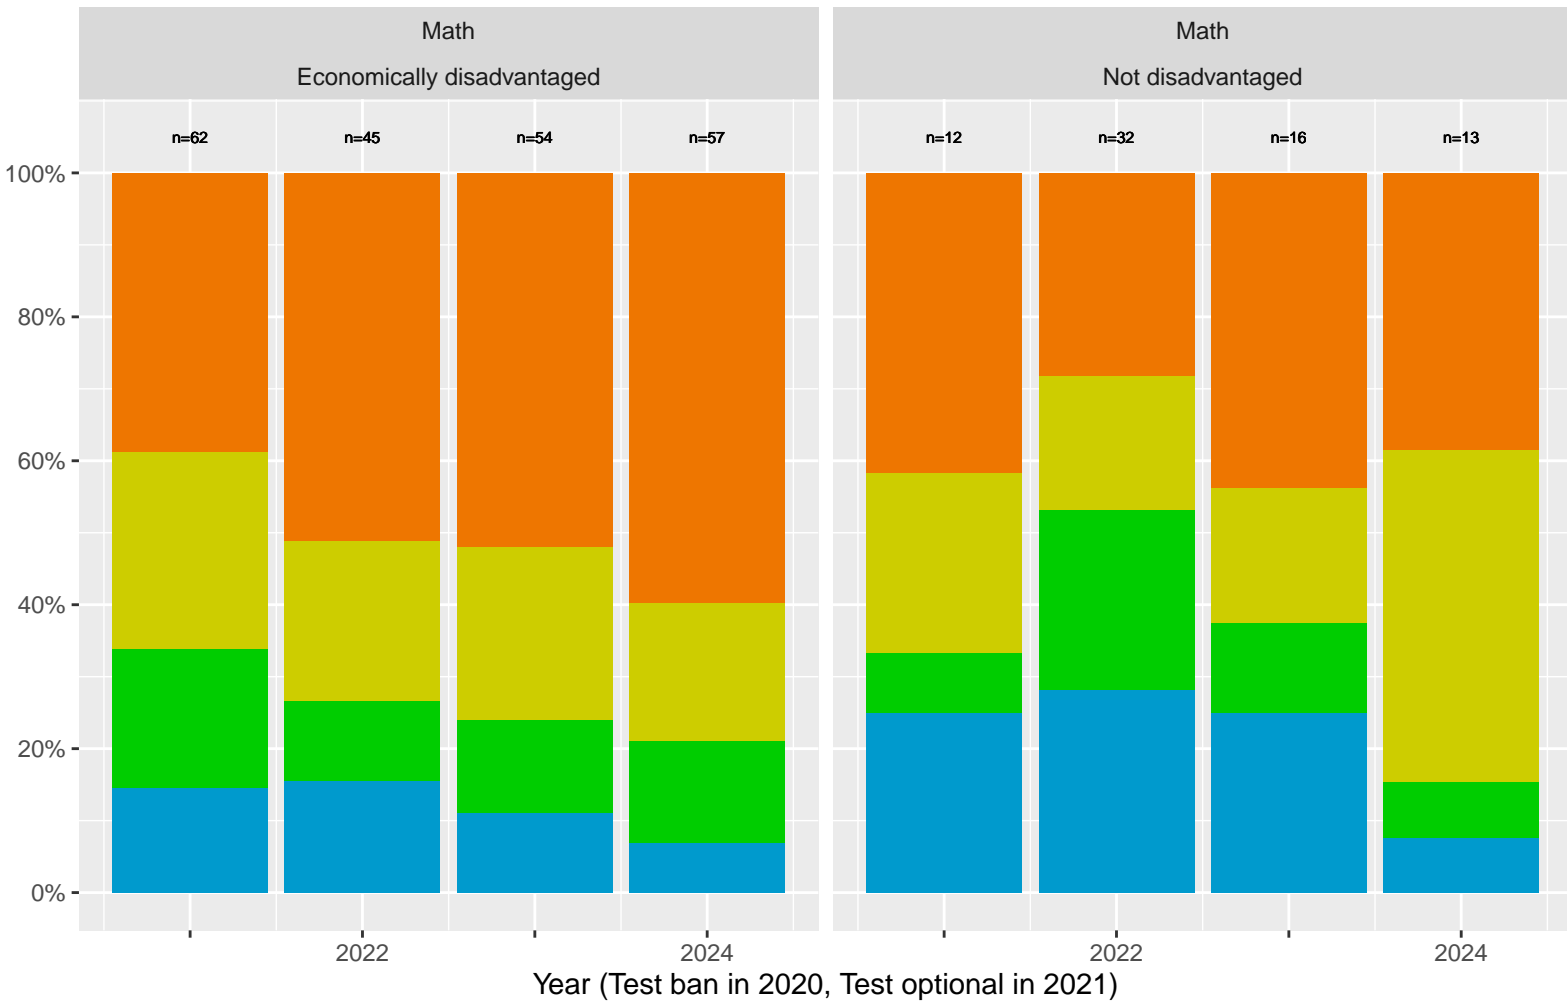

KIPP Navigate College Prep Charter School by Sex

Key: ■ Standard Exceeded ■ Standard Met ■ Standard Nearly Met ■ Standard Not Met

KIPP Navigate College Prep Charter School by Non-White + White

Key: ■ Standard Exceeded ■ Standard Met ■ Standard Nearly Met ■ Standard Not Met

KIPP Navigate College Prep Charter School by Economic Disadvantage

Key: ■ Standard Exceeded ■ Standard Met ■ Standard Nearly Met ■ Standard Not Met

KIPP Navigate College Prep Charter School (2024) by Parent's Education Level