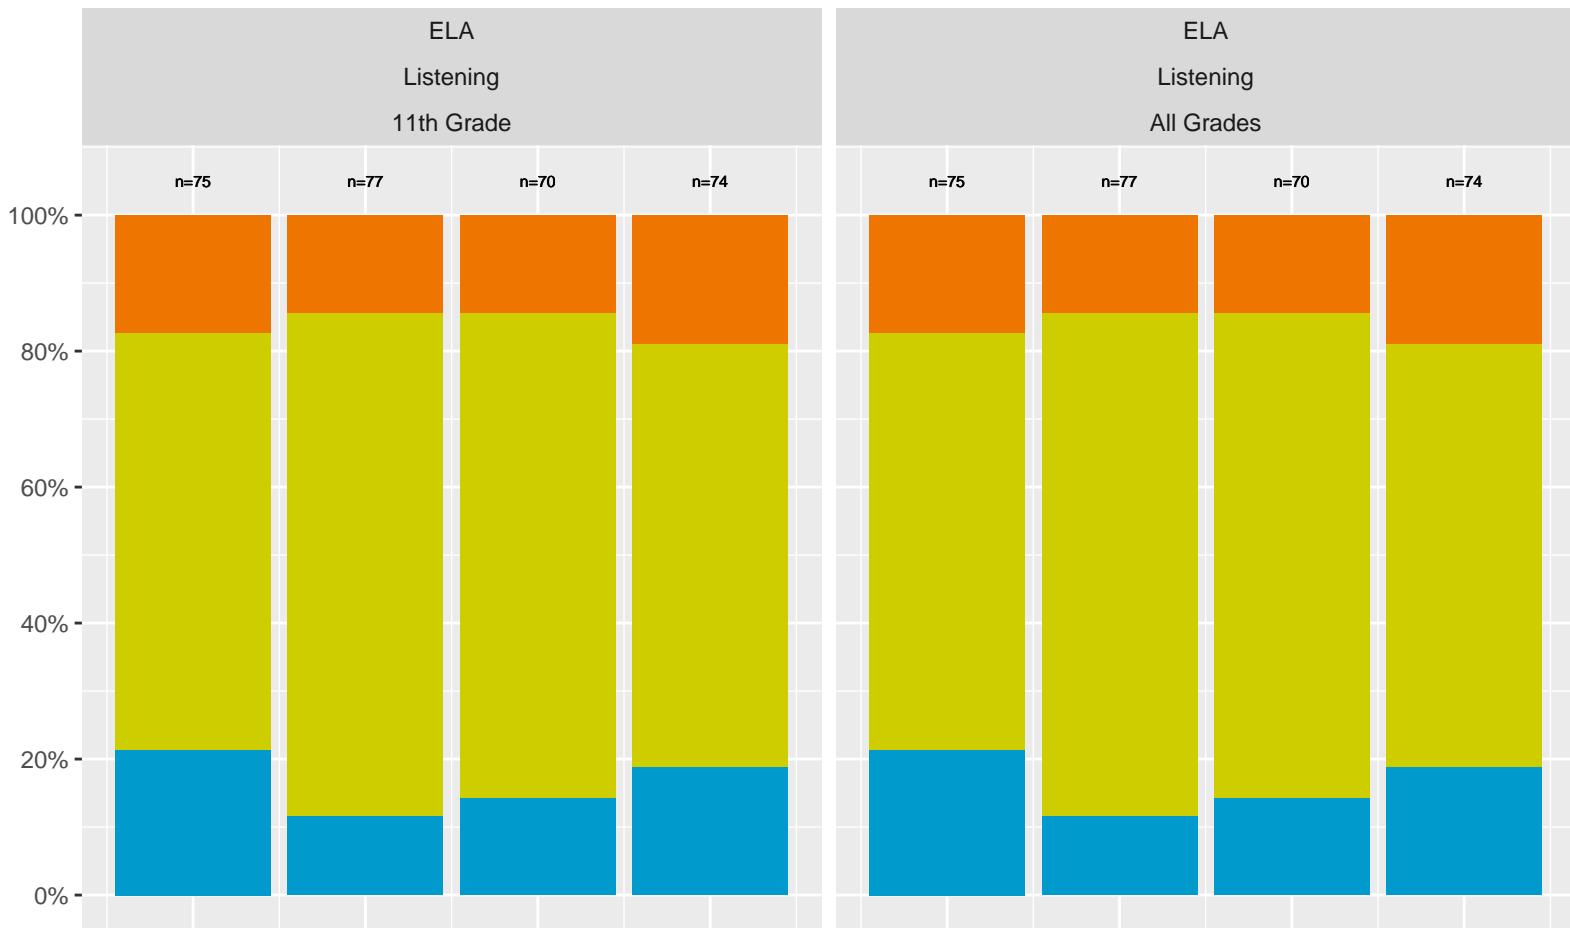

CAASPP Test Performance: KIPP Navigate College Prep Charter School

Key: ■ Standard Exceeded ■ Standard Met ■ Standard Nearly Met ■ Standard Not Met

Grades stacked (trends, variance, outliers)

KIPP Navigate College Prep Charter School (Subject Area 1)

Key: ■ Above Standard ■ Near Standard ■ Below Standard

KIPP Navigate College Prep Charter School (Subject Area 2)

Key: ■ Above Standard ■ Near Standard ■ Below Standard

KIPP Navigate College Prep Charter School (Subject Area 3)