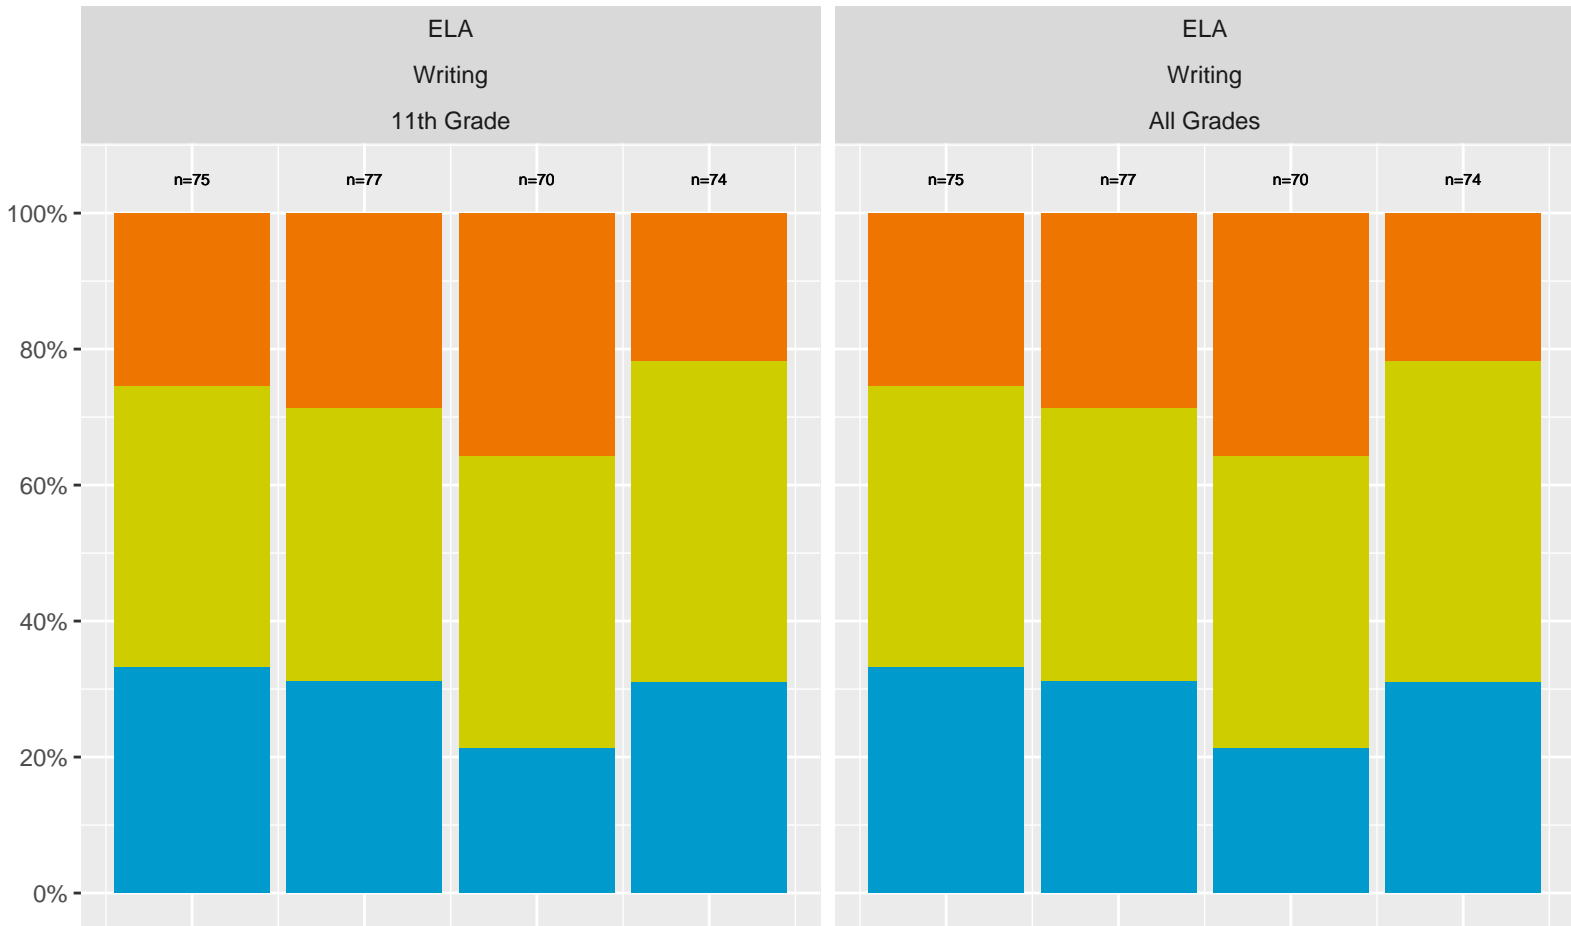

CAASPP Test Performance: KIPP Navigate College Prep Charter School

Key: ■ Standard Exceeded ■ Standard Met ■ Standard Nearly Met ■ Standard Not Met

Grades stacked (trends, variance, outliers)

KIPP Navigate College Prep Charter School (Subject Area 1)

Key: ■ Above Standard ■ Near Standard ■ Below Standard

KIPP Navigate College Prep Charter School (Subject Area 2)

Key: ■ Above Standard ■ Near Standard ■ Below Standard

KIPP Navigate College Prep Charter School (Subject Area 3)