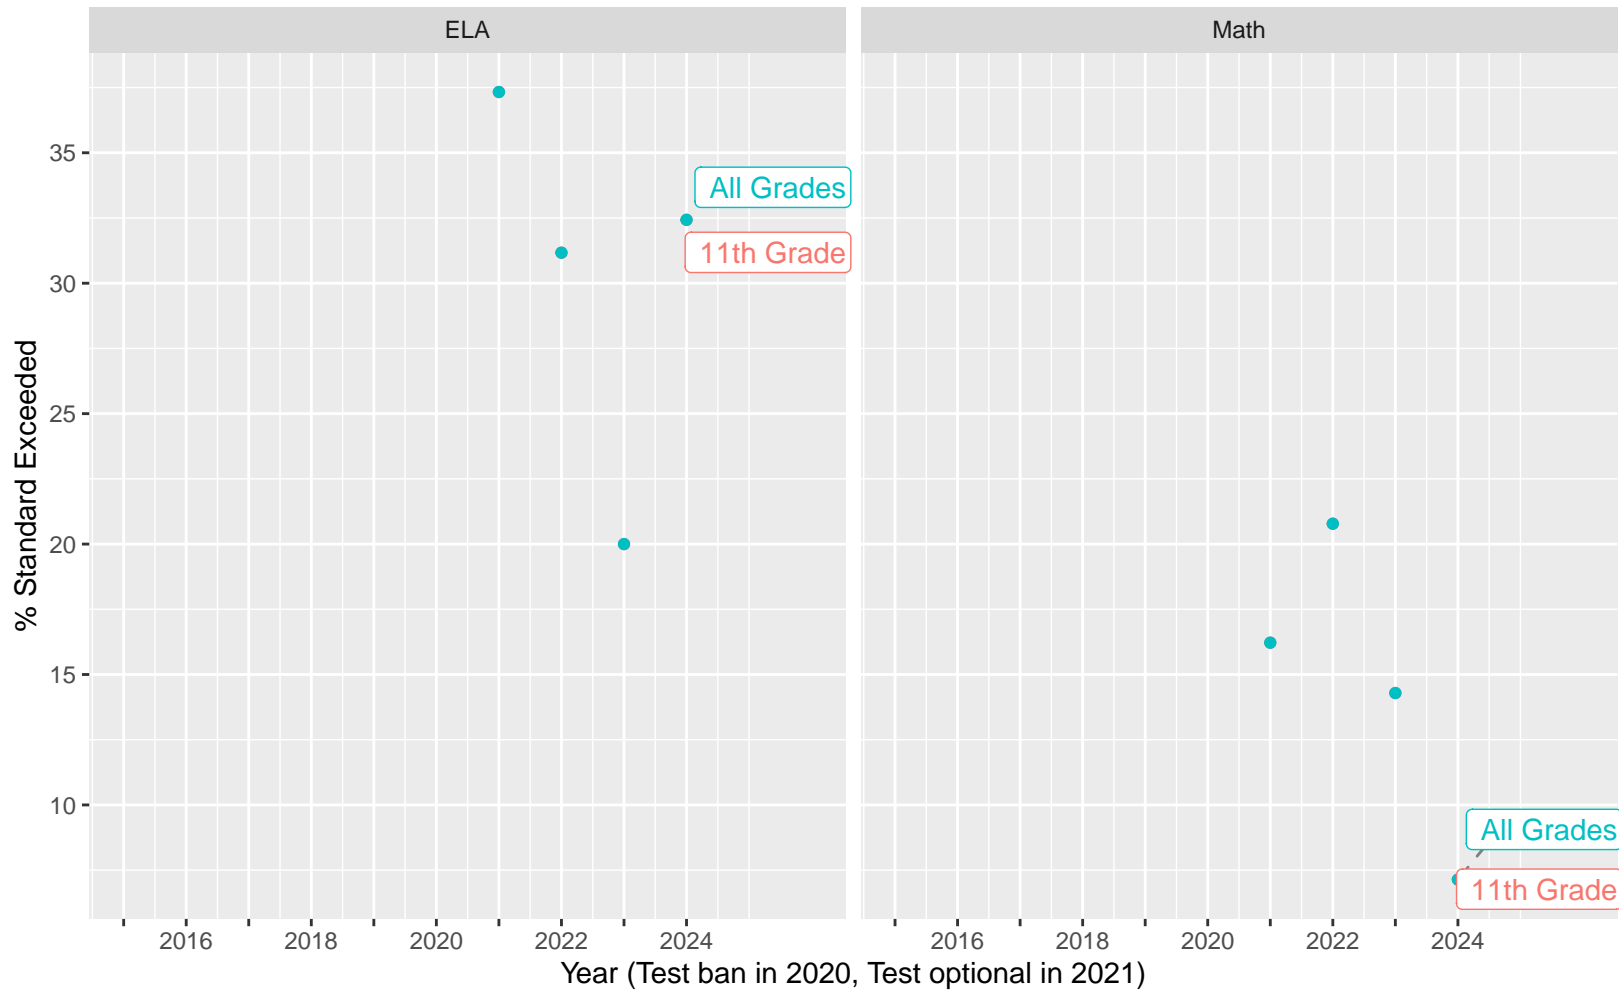

2015–24 CAASPP Trends for the KIPP Navigate College Prep Charter School

November 2024
Piedmont, California

TABLE OF CONTENTS

High Level ELA and Math, trending by Year and broken out by Grade.....	p 3
Year over Year (YoY) variation by Grade for Standard Met (and Exceeded).....	p 4
ELA and Math drilldown to Subject Areas 1–4, by Year, by Grade.....	p 5–8
Racial Distribution of Students in 2024.....	p 9
All Grade ELA and Math by Sex, (Non–)White, Disadvantage, Parent Ed.....	p 10–13
CAST Life Sciences, Physical Science, Earth and Space Science.....	p 14–16
CAST Life Sciences, Earth and Space by Sex.....	p 17
CAST Physical Science by (Non–)White, Parent Education.....	p 18–19

CAASPP Test Performance: KIPP Navigate College Prep Charter School

Key: ■ Standard Exceeded ■ Standard Met ■ Standard Nearly Met ■ Standard Not Met

Grades stacked (trends, variance, outliers)

KIPP Navigate College Prep Charter School (Subject Area 1)