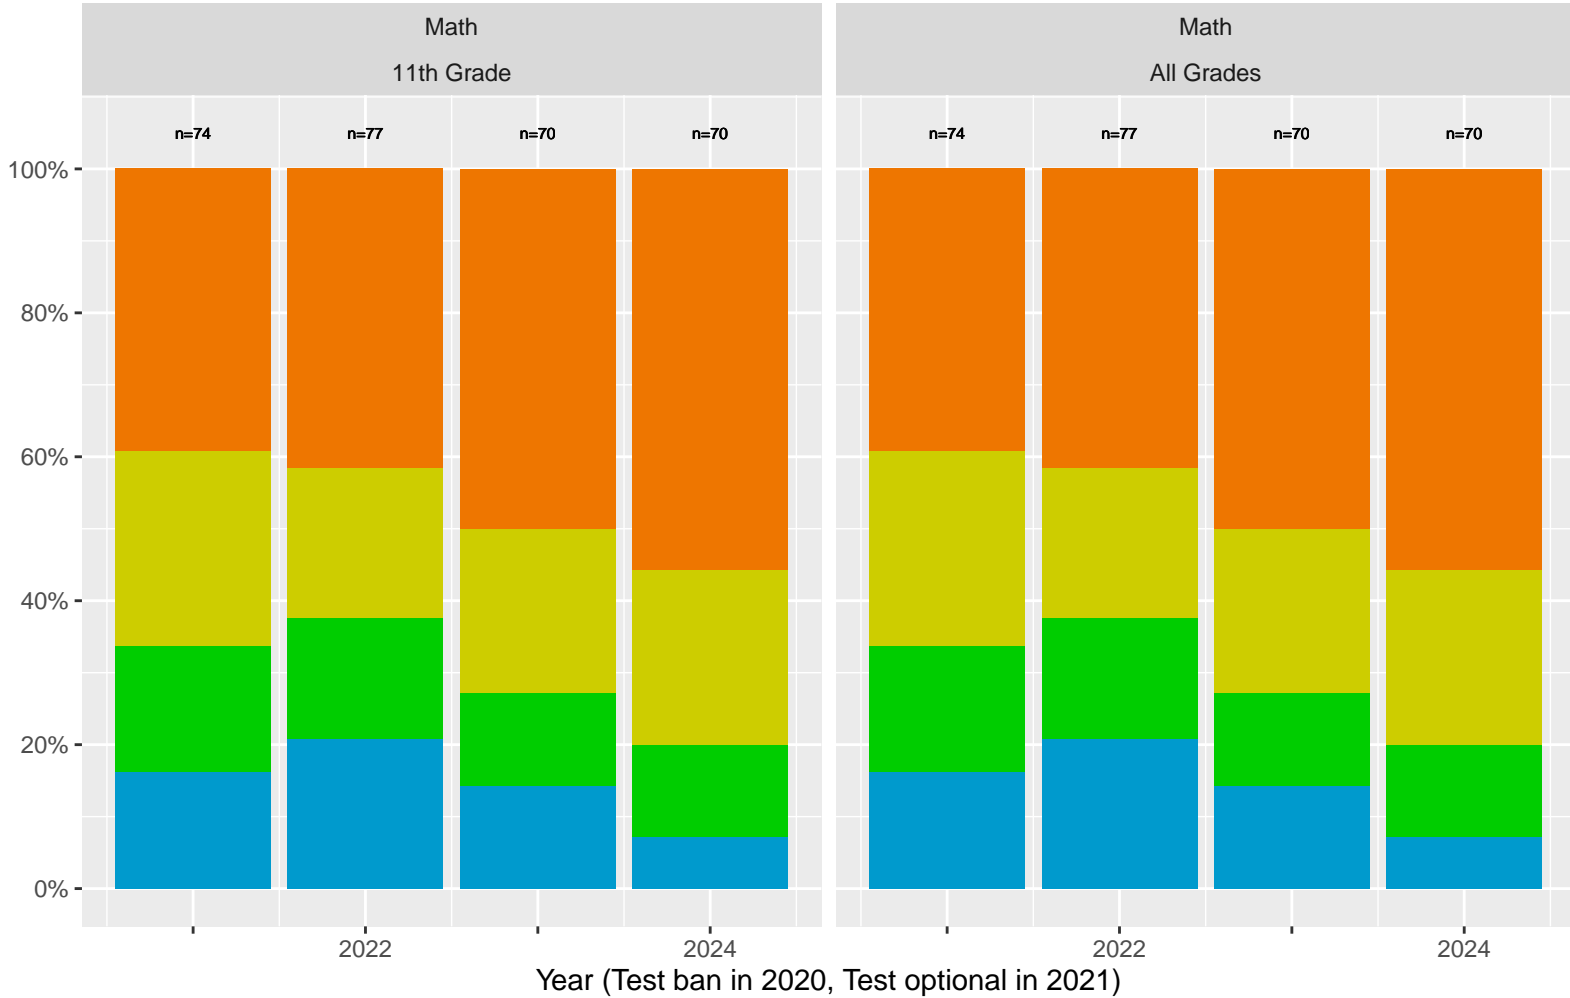

CAASPP Test Performance: KIPP Navigate College Prep Charter School

Key: ■ Standard Exceeded ■ Standard Met ■ Standard Nearly Met ■ Standard Not Met