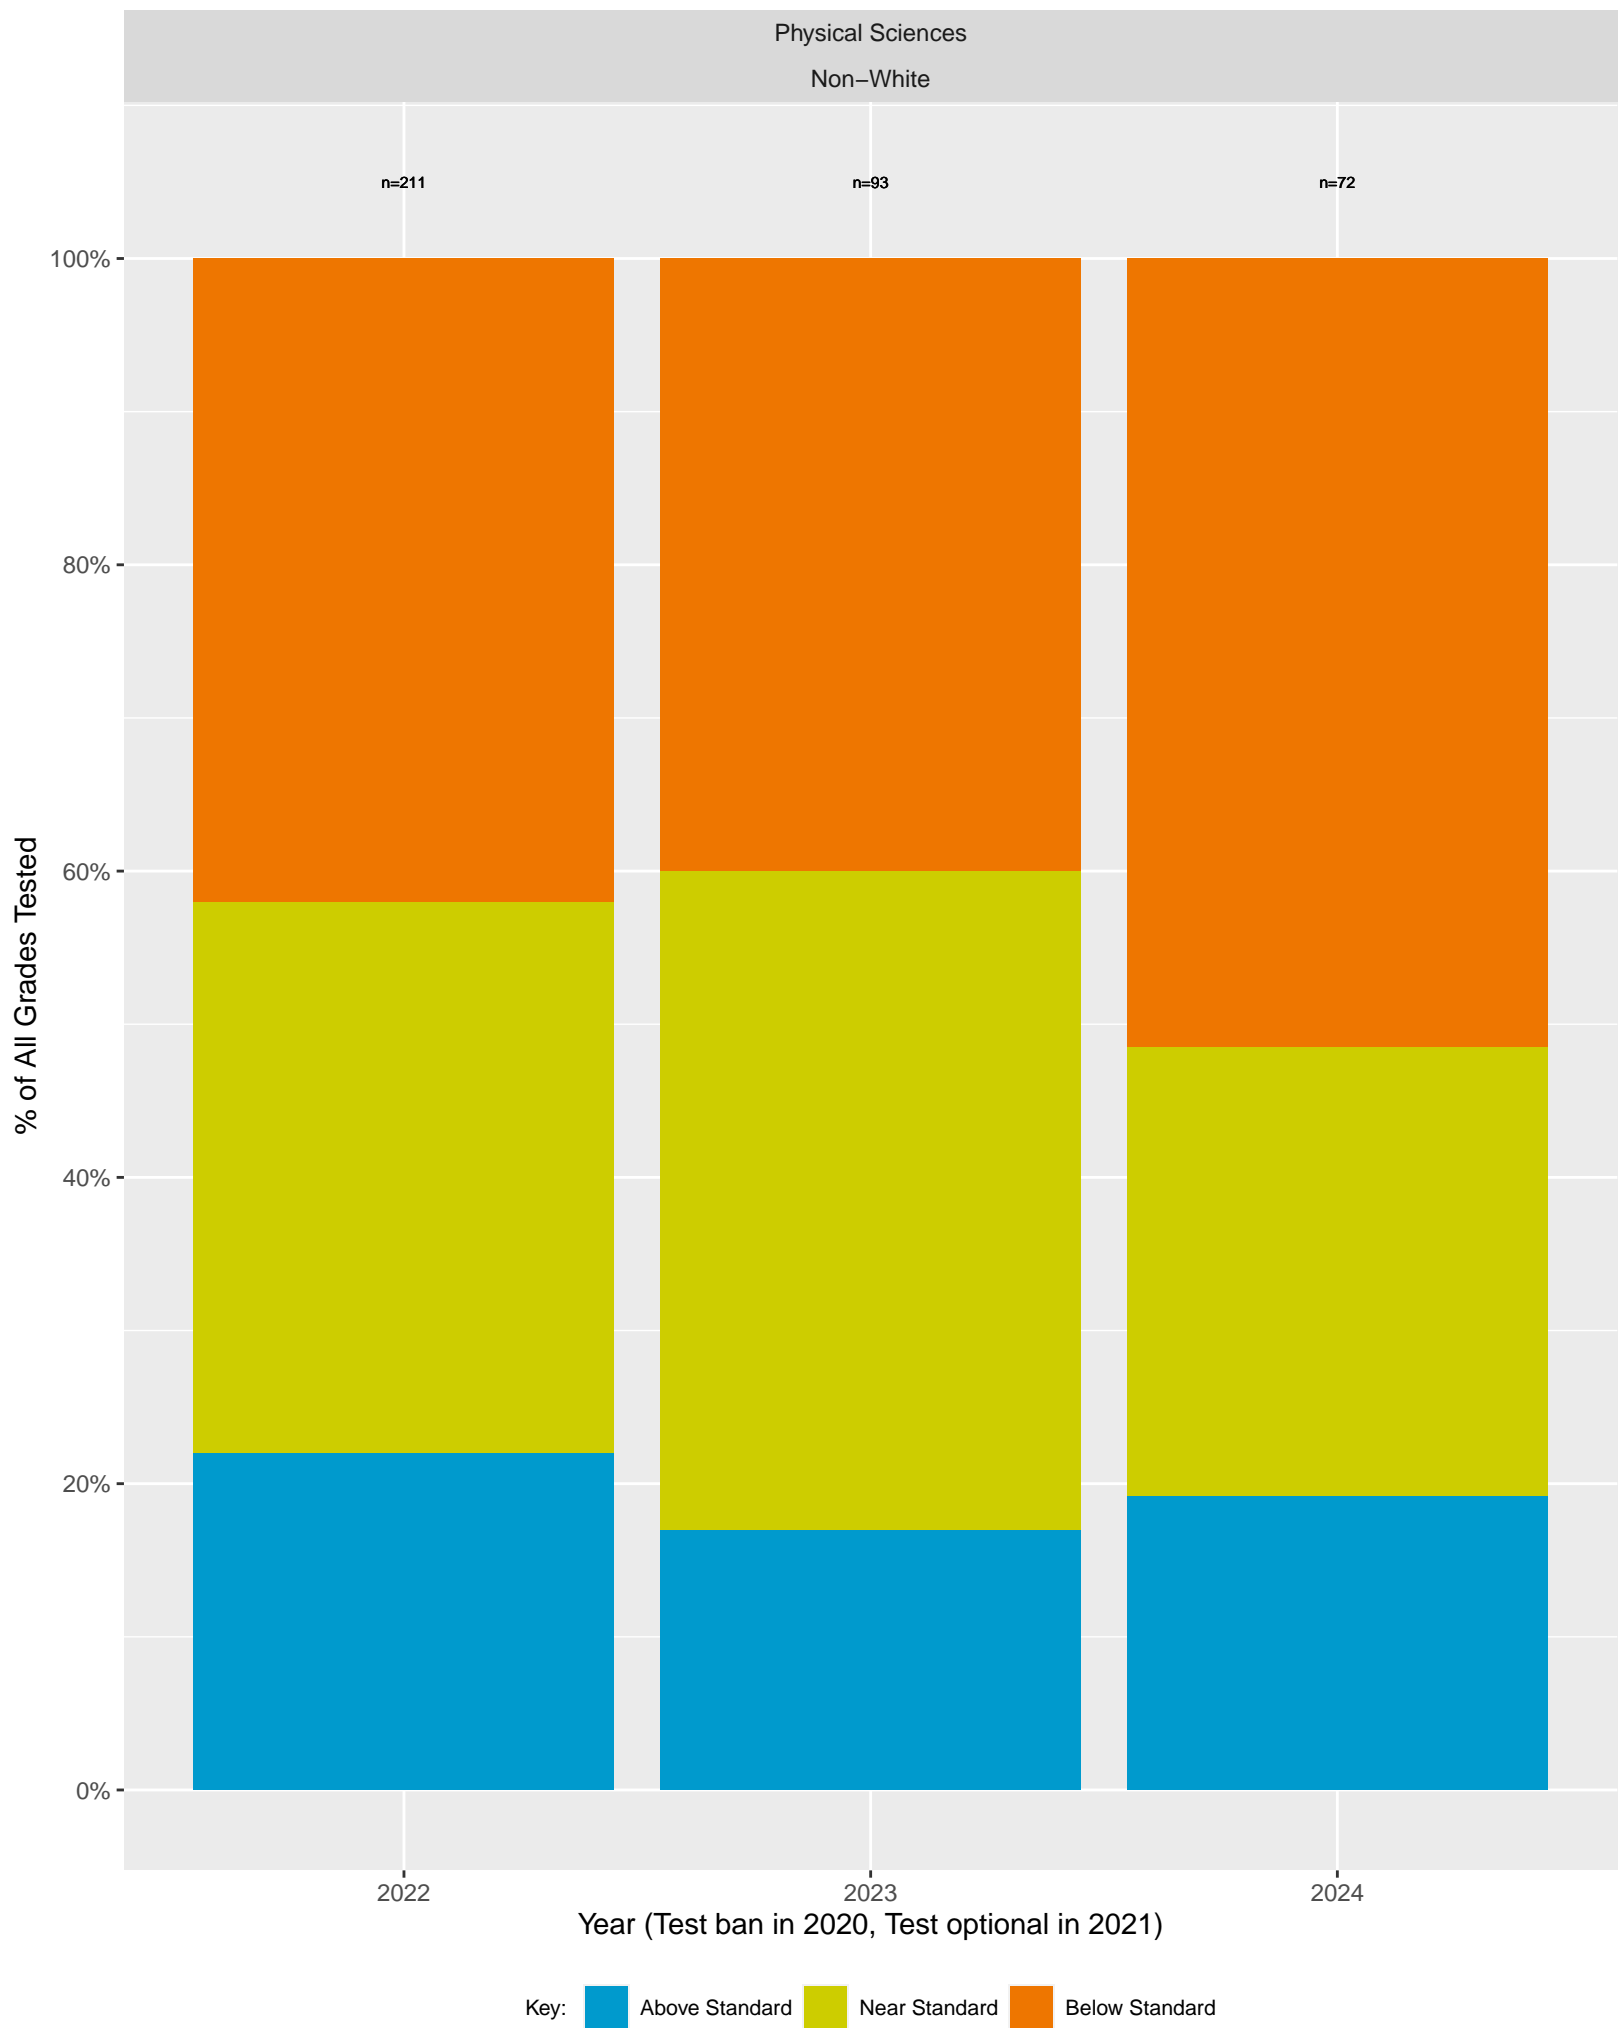

CA Science Test (CAST): KIPP Navigate College Prep Charter School by Non-White + White