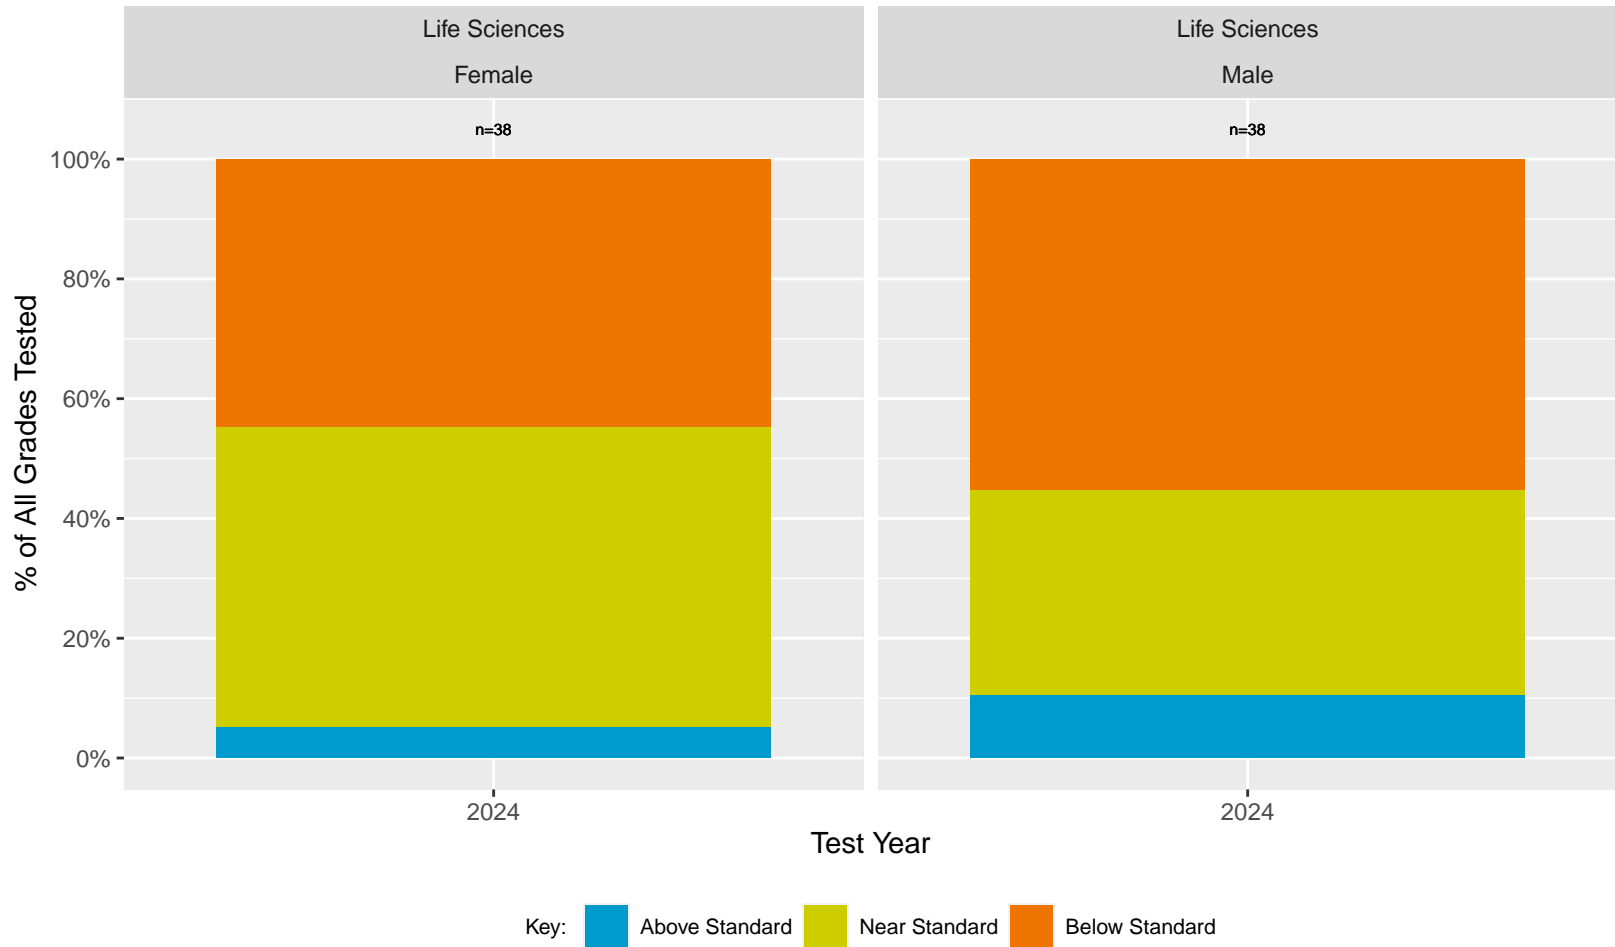

CA Science Test (CAST): KIPP Navigate College Prep Charter School (Sex)