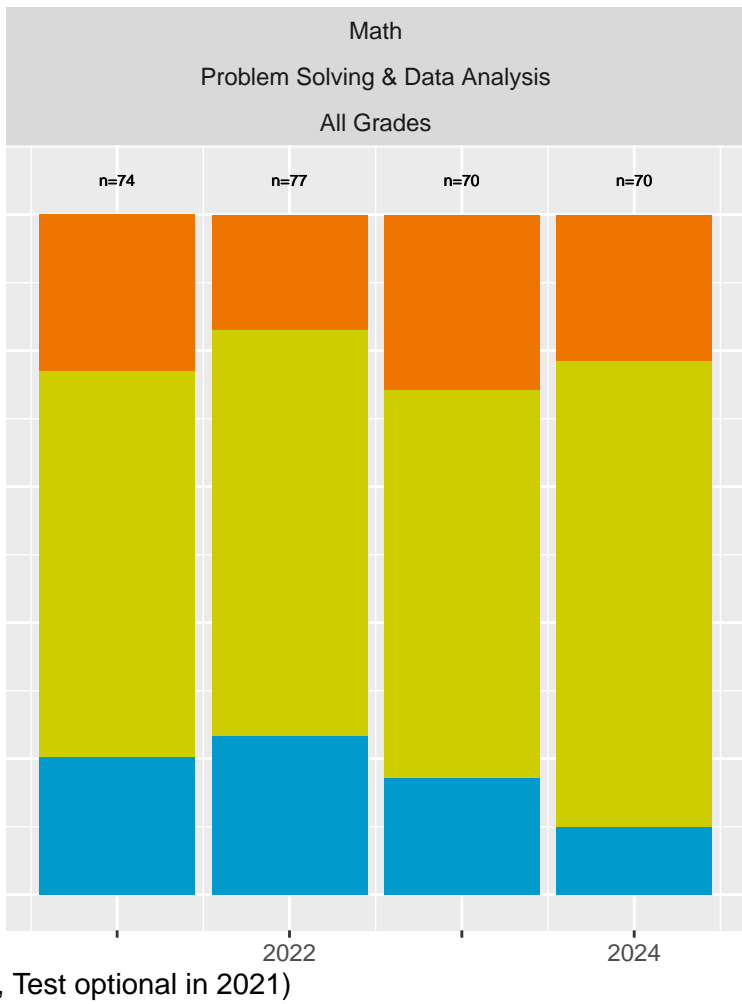

KIPP Navigate College Prep Charter School (Subject Area 2)

Key: ■ Above Standard ■ Near Standard ■ Below Standard