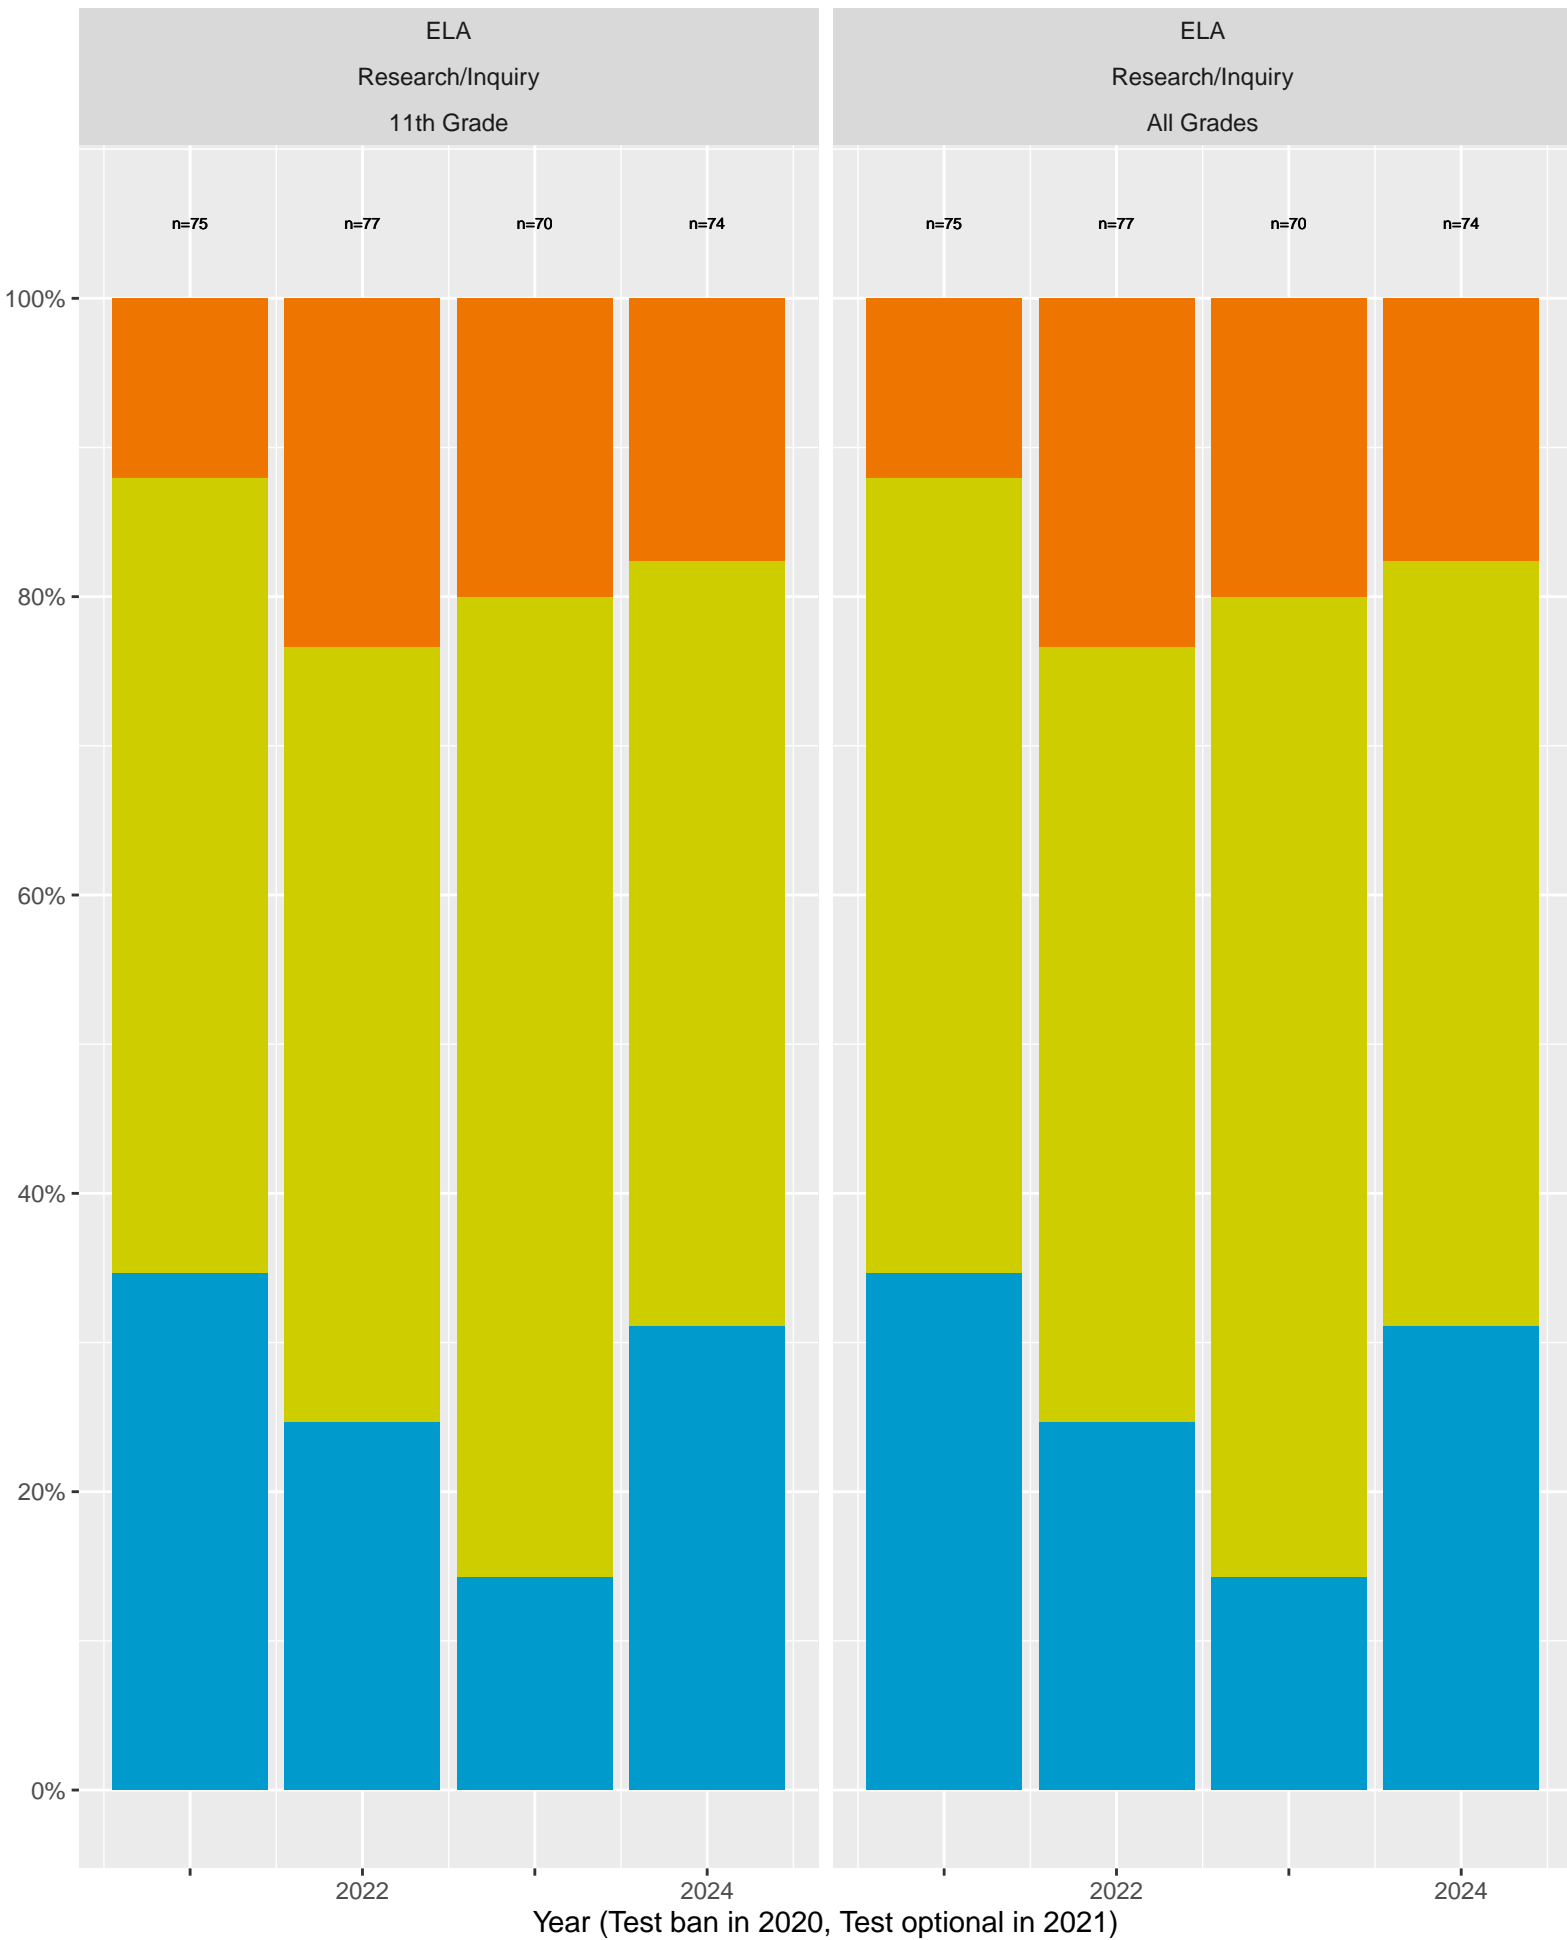

CAASPP Test Performance: KIPP Navigate College Prep Charter School

Key: ■ Standard Exceeded ■ Standard Met ■ Standard Nearly Met ■ Standard Not Met

Grades stacked (trends, variance, outliers)

KIPP Navigate College Prep Charter School (Subject Area 1)

Key: ■ Above Standard ■ Near Standard ■ Below Standard

KIPP Navigate College Prep Charter School (Subject Area 2)

Key: ■ Above Standard ■ Near Standard ■ Below Standard

KIPP Navigate College Prep Charter School (Subject Area 3)

Key: ■ Above Standard ■ Near Standard ■ Below Standard

KIPP Navigate College Prep Charter School (Subject Area 4)

Key: ■ Above Standard ■ Near Standard ■ Below Standard

Racial distribution of KIPP Navigate College Prep Charter School students tested in 2024

KIPP Navigate College Prep Charter School by Sex

Key: ■ Standard Exceeded ■ Standard Met ■ Standard Nearly Met ■ Standard Not Met

KIPP Navigate College Prep Charter School by Non-White + White

Key: ■ Standard Exceeded ■ Standard Met ■ Standard Nearly Met ■ Standard Not Met