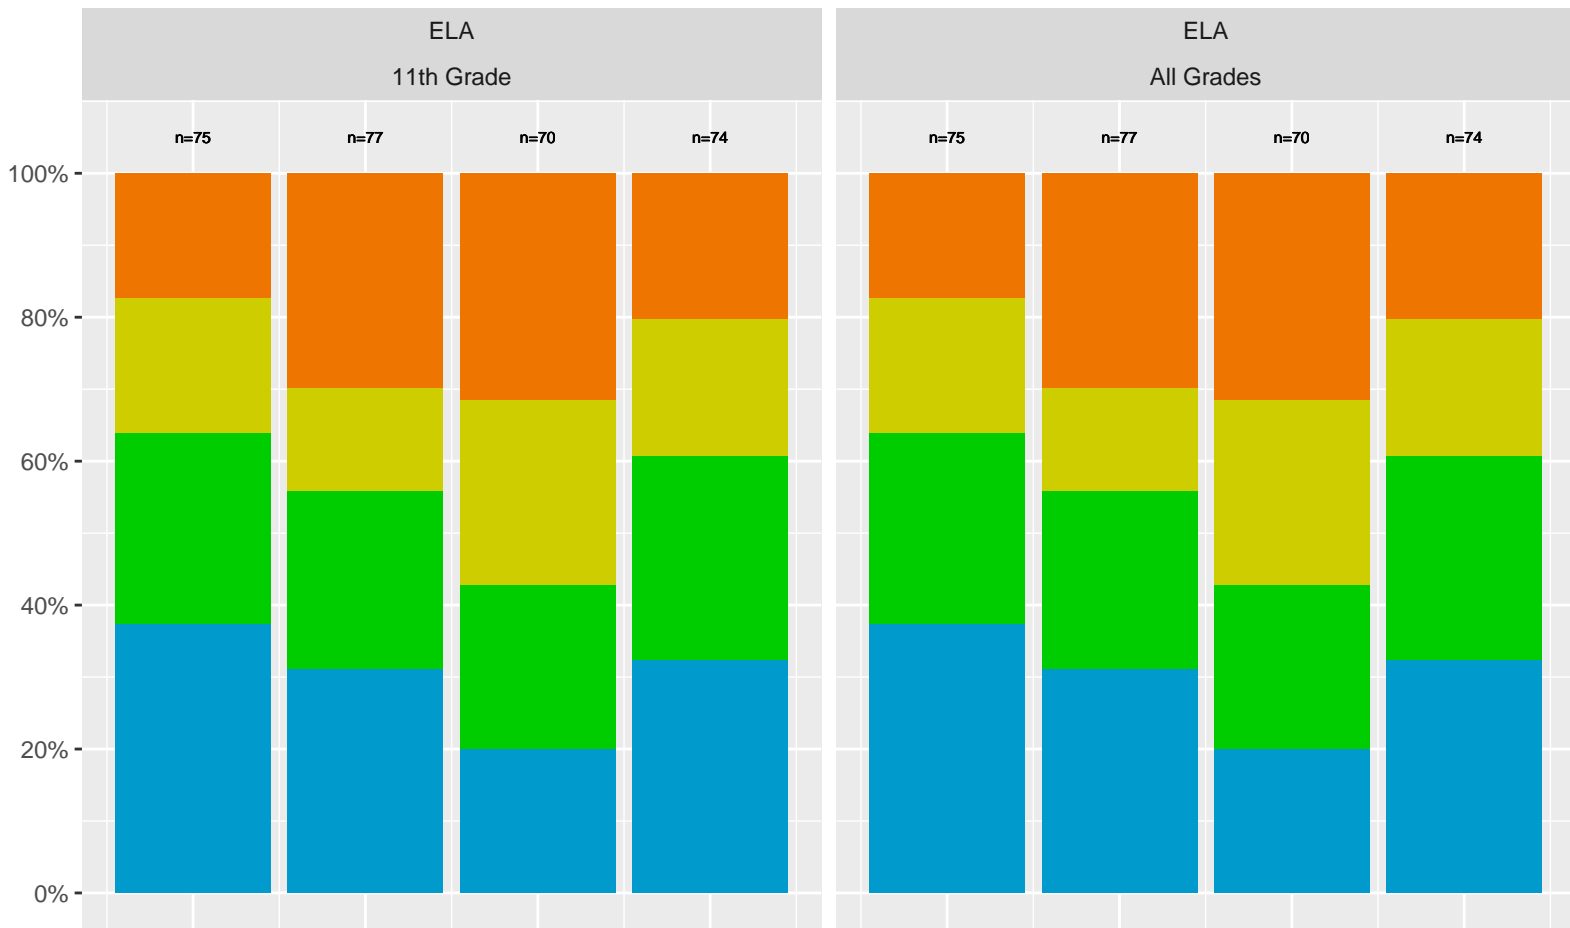

2015–24 CAASPP Trends for the KIPP Navigate College Prep Charter School

November 2024
Piedmont, California

TABLE OF CONTENTS

High Level ELA and Math, trending by Year and broken out by Grade.....	p 3
Year over Year (YoY) variation by Grade for Standard Met (and Exceeded).....	p 4
ELA and Math drilldown to Subject Areas 1–4, by Year, by Grade.....	p 5–8
Racial Distribution of Students in 2024.....	p 9
All Grade ELA and Math by Sex, (Non–)White, Disadvantage, Parent Ed.....	p 10–13
CAST Life Sciences, Physical Science, Earth and Space Science.....	p 14–16
CAST Life Sciences, Earth and Space by Sex.....	p 17
CAST Physical Science by (Non–)White, Parent Education.....	p 18–19

CAASPP Test Performance: KIPP Navigate College Prep Charter School

Key: ■ Standard Exceeded ■ Standard Met ■ Standard Nearly Met ■ Standard Not Met

Grades stacked (trends, variance, outliers)

KIPP Navigate College Prep Charter School (Subject Area 1)