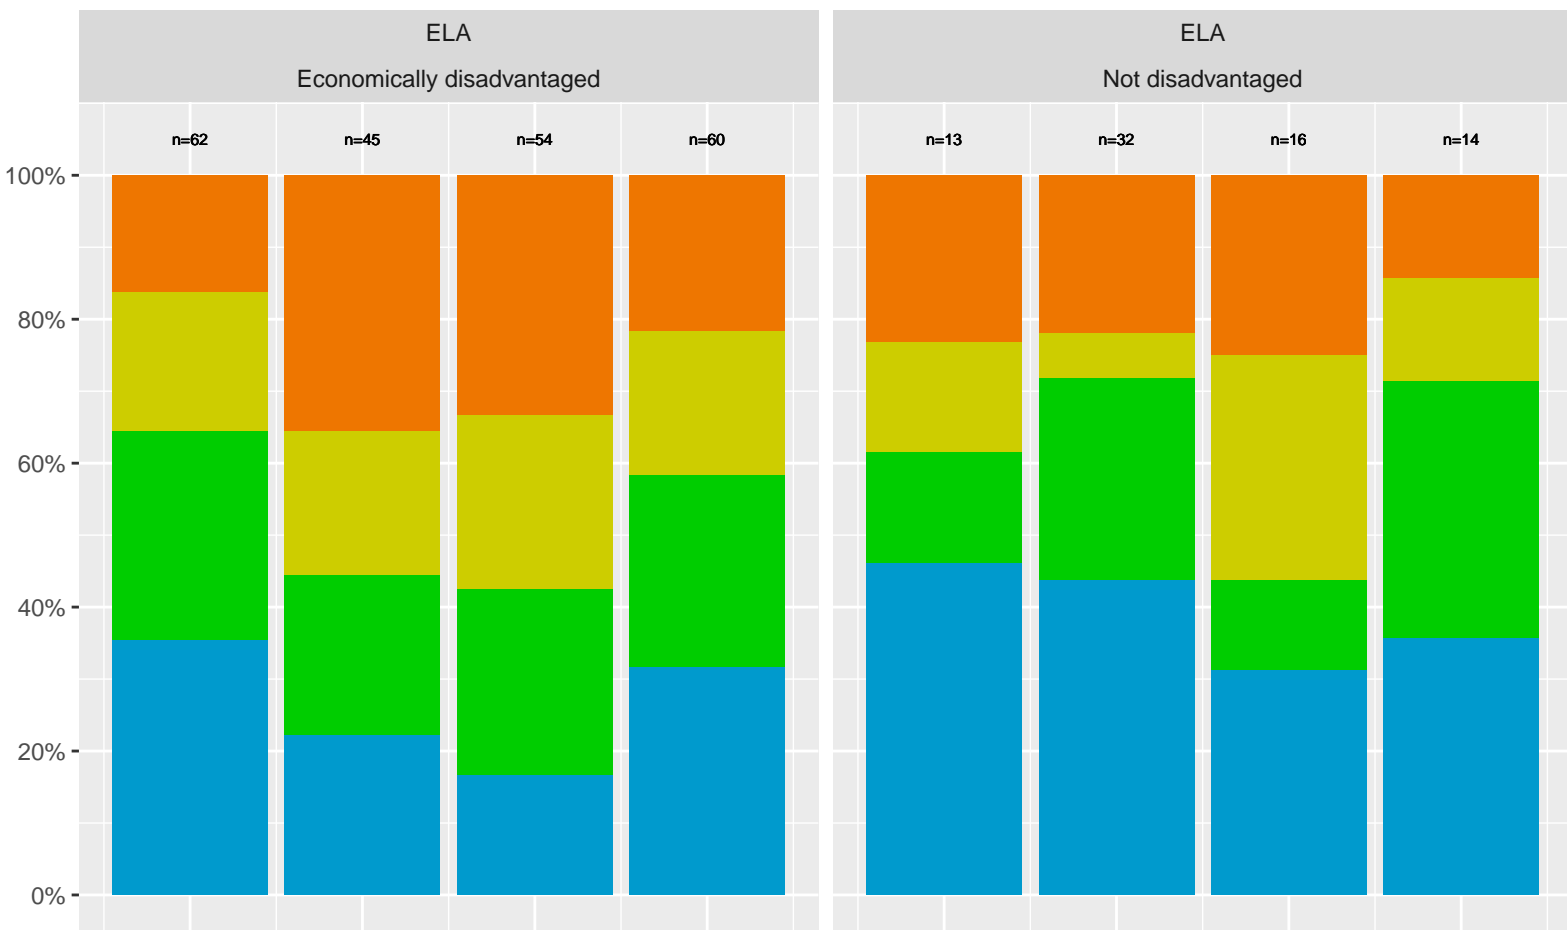

KIPP Navigate College Prep Charter School by Sex

Key: ■ Standard Exceeded ■ Standard Met ■ Standard Nearly Met ■ Standard Not Met

KIPP Navigate College Prep Charter School by Non-White + White

Key: ■ Standard Exceeded ■ Standard Met ■ Standard Nearly Met ■ Standard Not Met

KIPP Navigate College Prep Charter School by Economic Disadvantage

Key: ■ Standard Exceeded ■ Standard Met ■ Standard Nearly Met ■ Standard Not Met

KIPP Navigate College Prep Charter School (2024) by Parent's Education Level