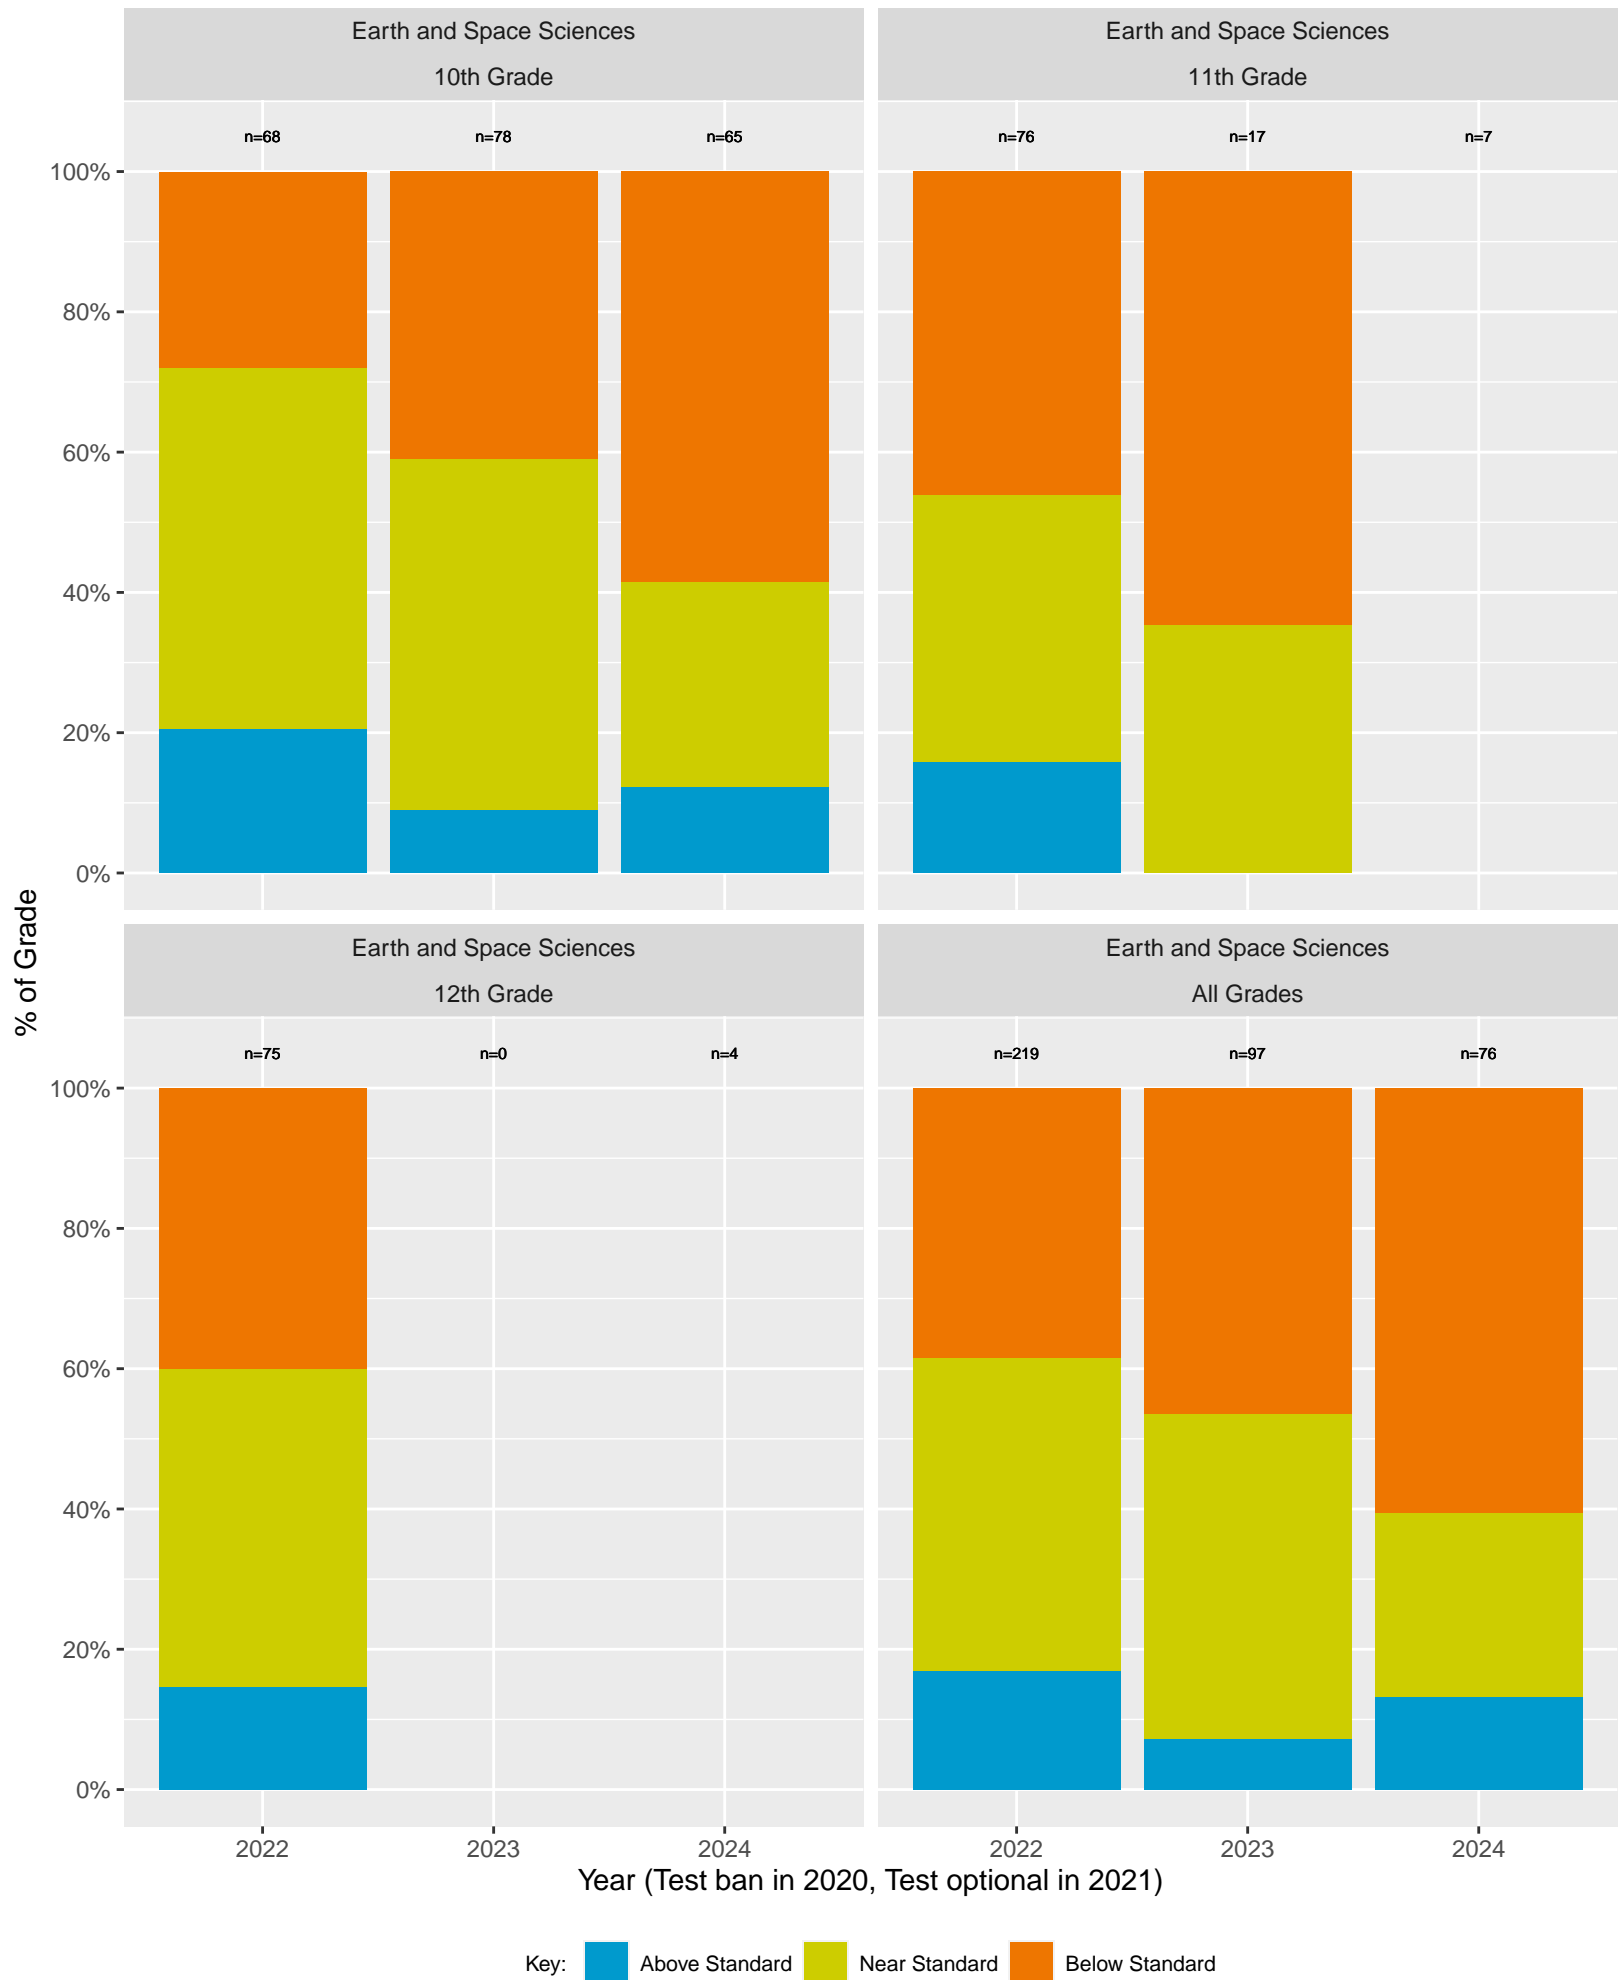

CA Science Test (CAST):

KIPP Navigate College Prep Charter School (Earth and Space Sciences)