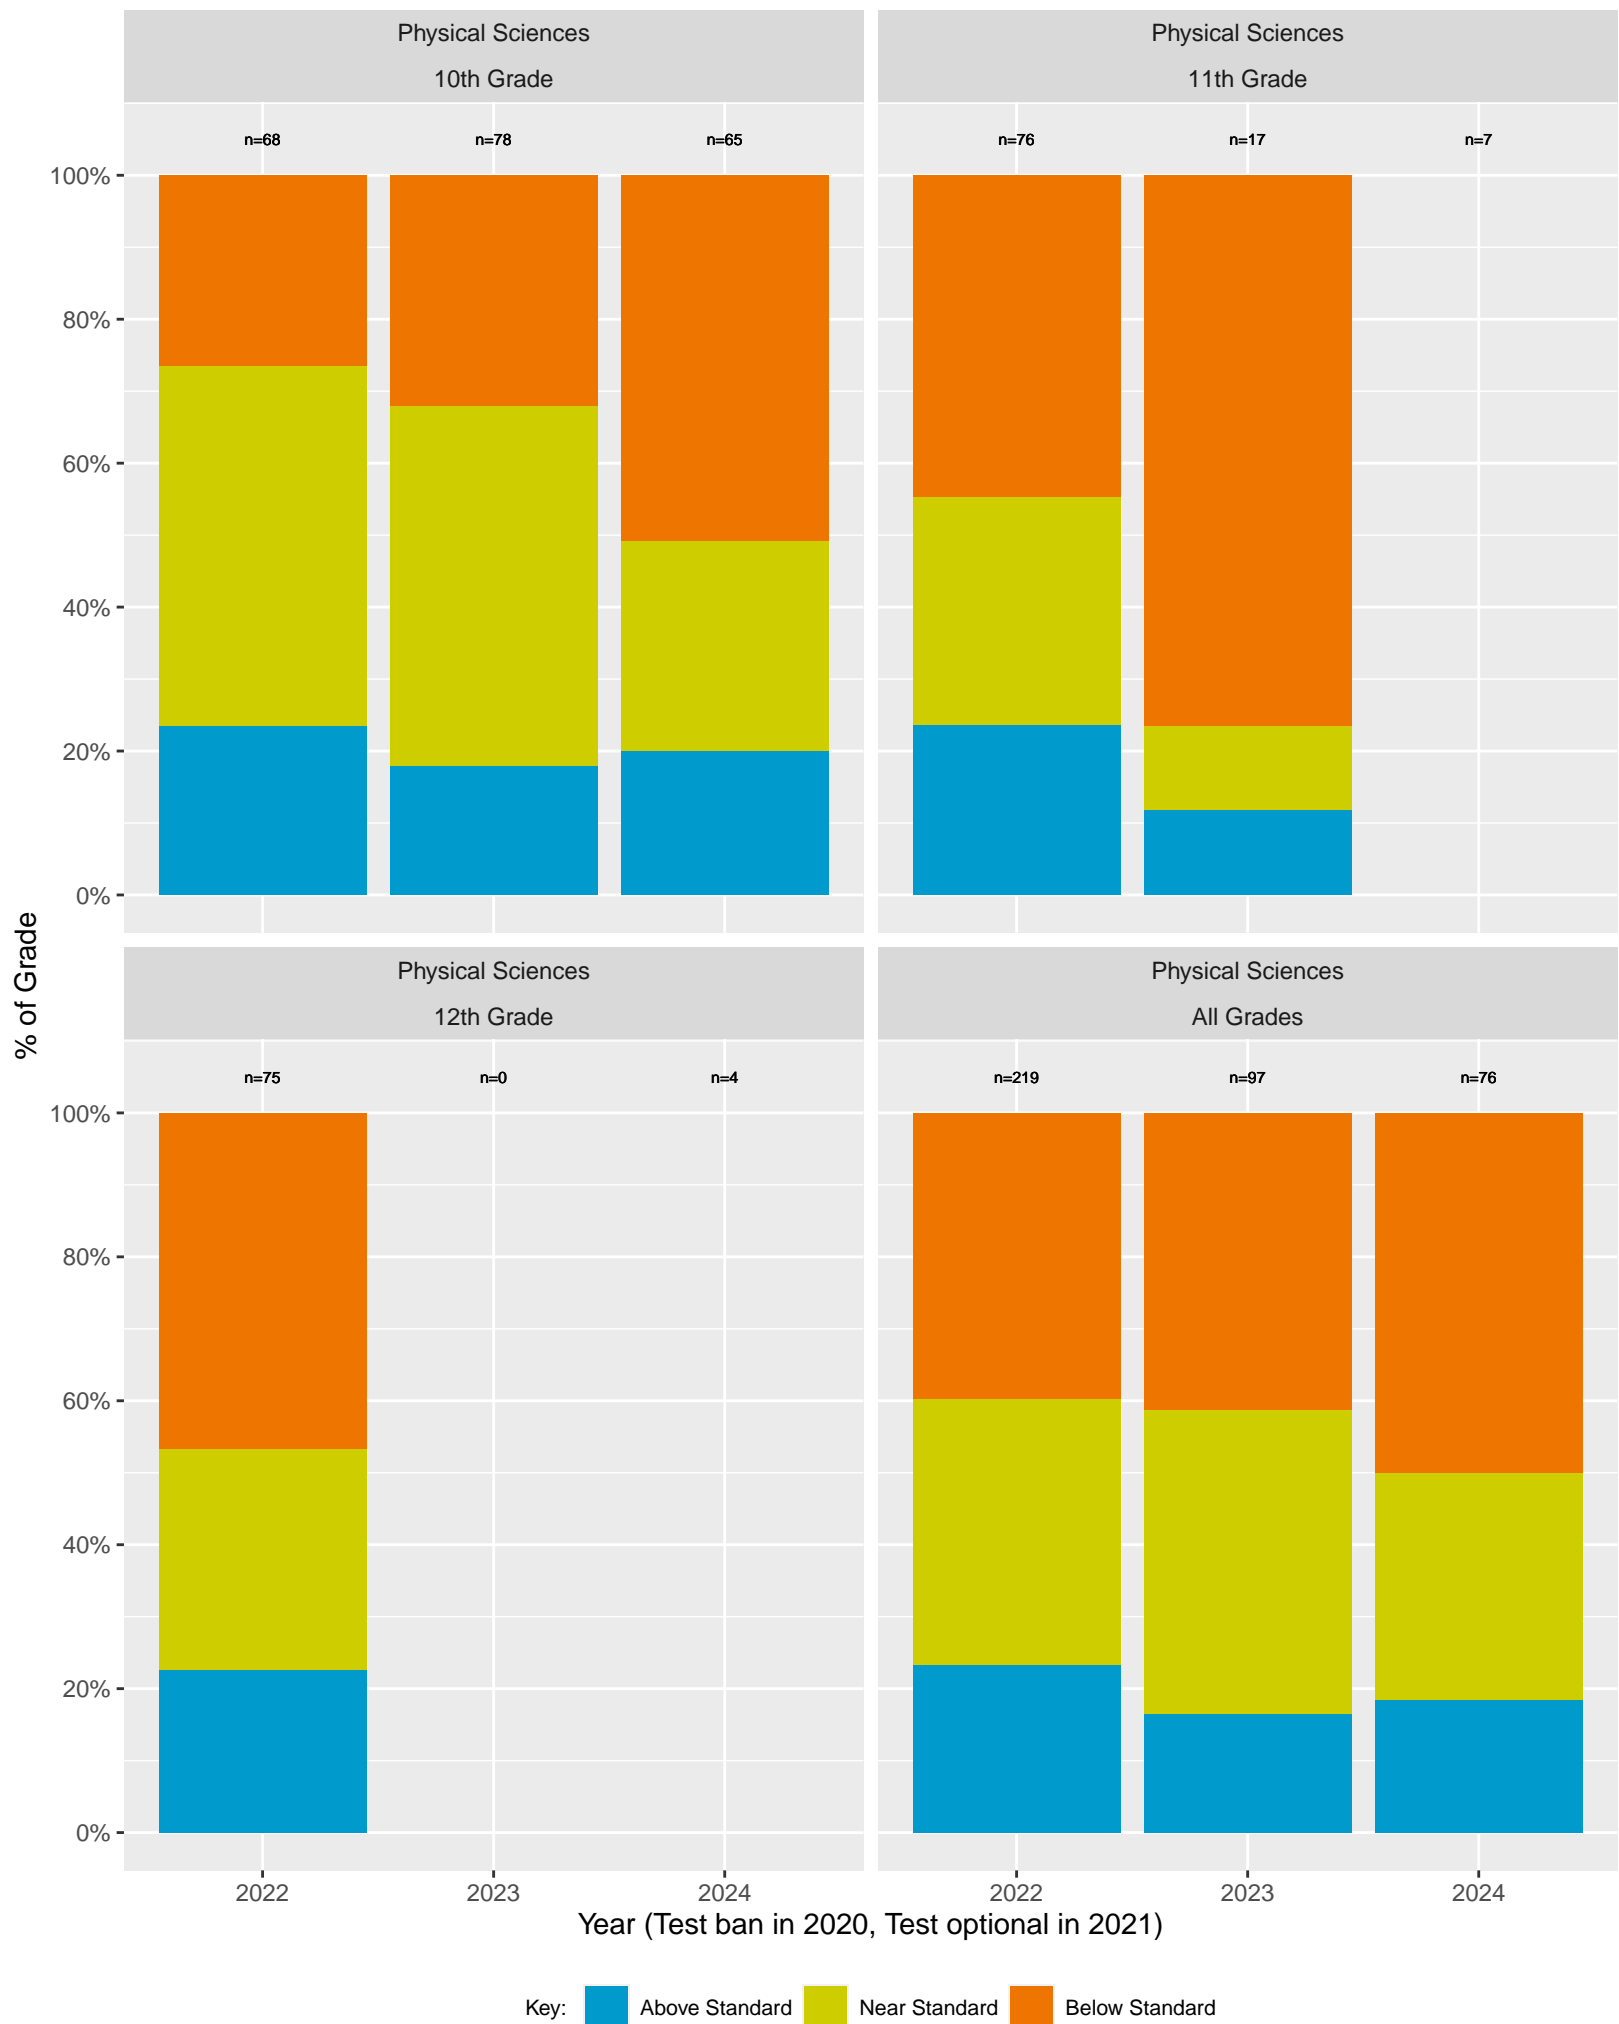

KIPP Navigate College Prep Charter School by Sex

Key: ■ Standard Exceeded ■ Standard Met ■ Standard Nearly Met ■ Standard Not Met

KIPP Navigate College Prep Charter School by Non-White + White

Key: ■ Standard Exceeded ■ Standard Met ■ Standard Nearly Met ■ Standard Not Met

KIPP Navigate College Prep Charter School by Economic Disadvantage

Key: ■ Standard Exceeded ■ Standard Met ■ Standard Nearly Met ■ Standard Not Met

KIPP Navigate College Prep Charter School (2024) by Parent's Education Level

Key: ■ Standard Exceeded ■ Standard Met ■ Standard Nearly Met ■ Standard Not Met

CA Science Test (CAST): KIPP Navigate College Prep Charter School (Life Sciences)

CA Science Test (CAST): KIPP Navigate College Prep Charter School (Physical Sciences)