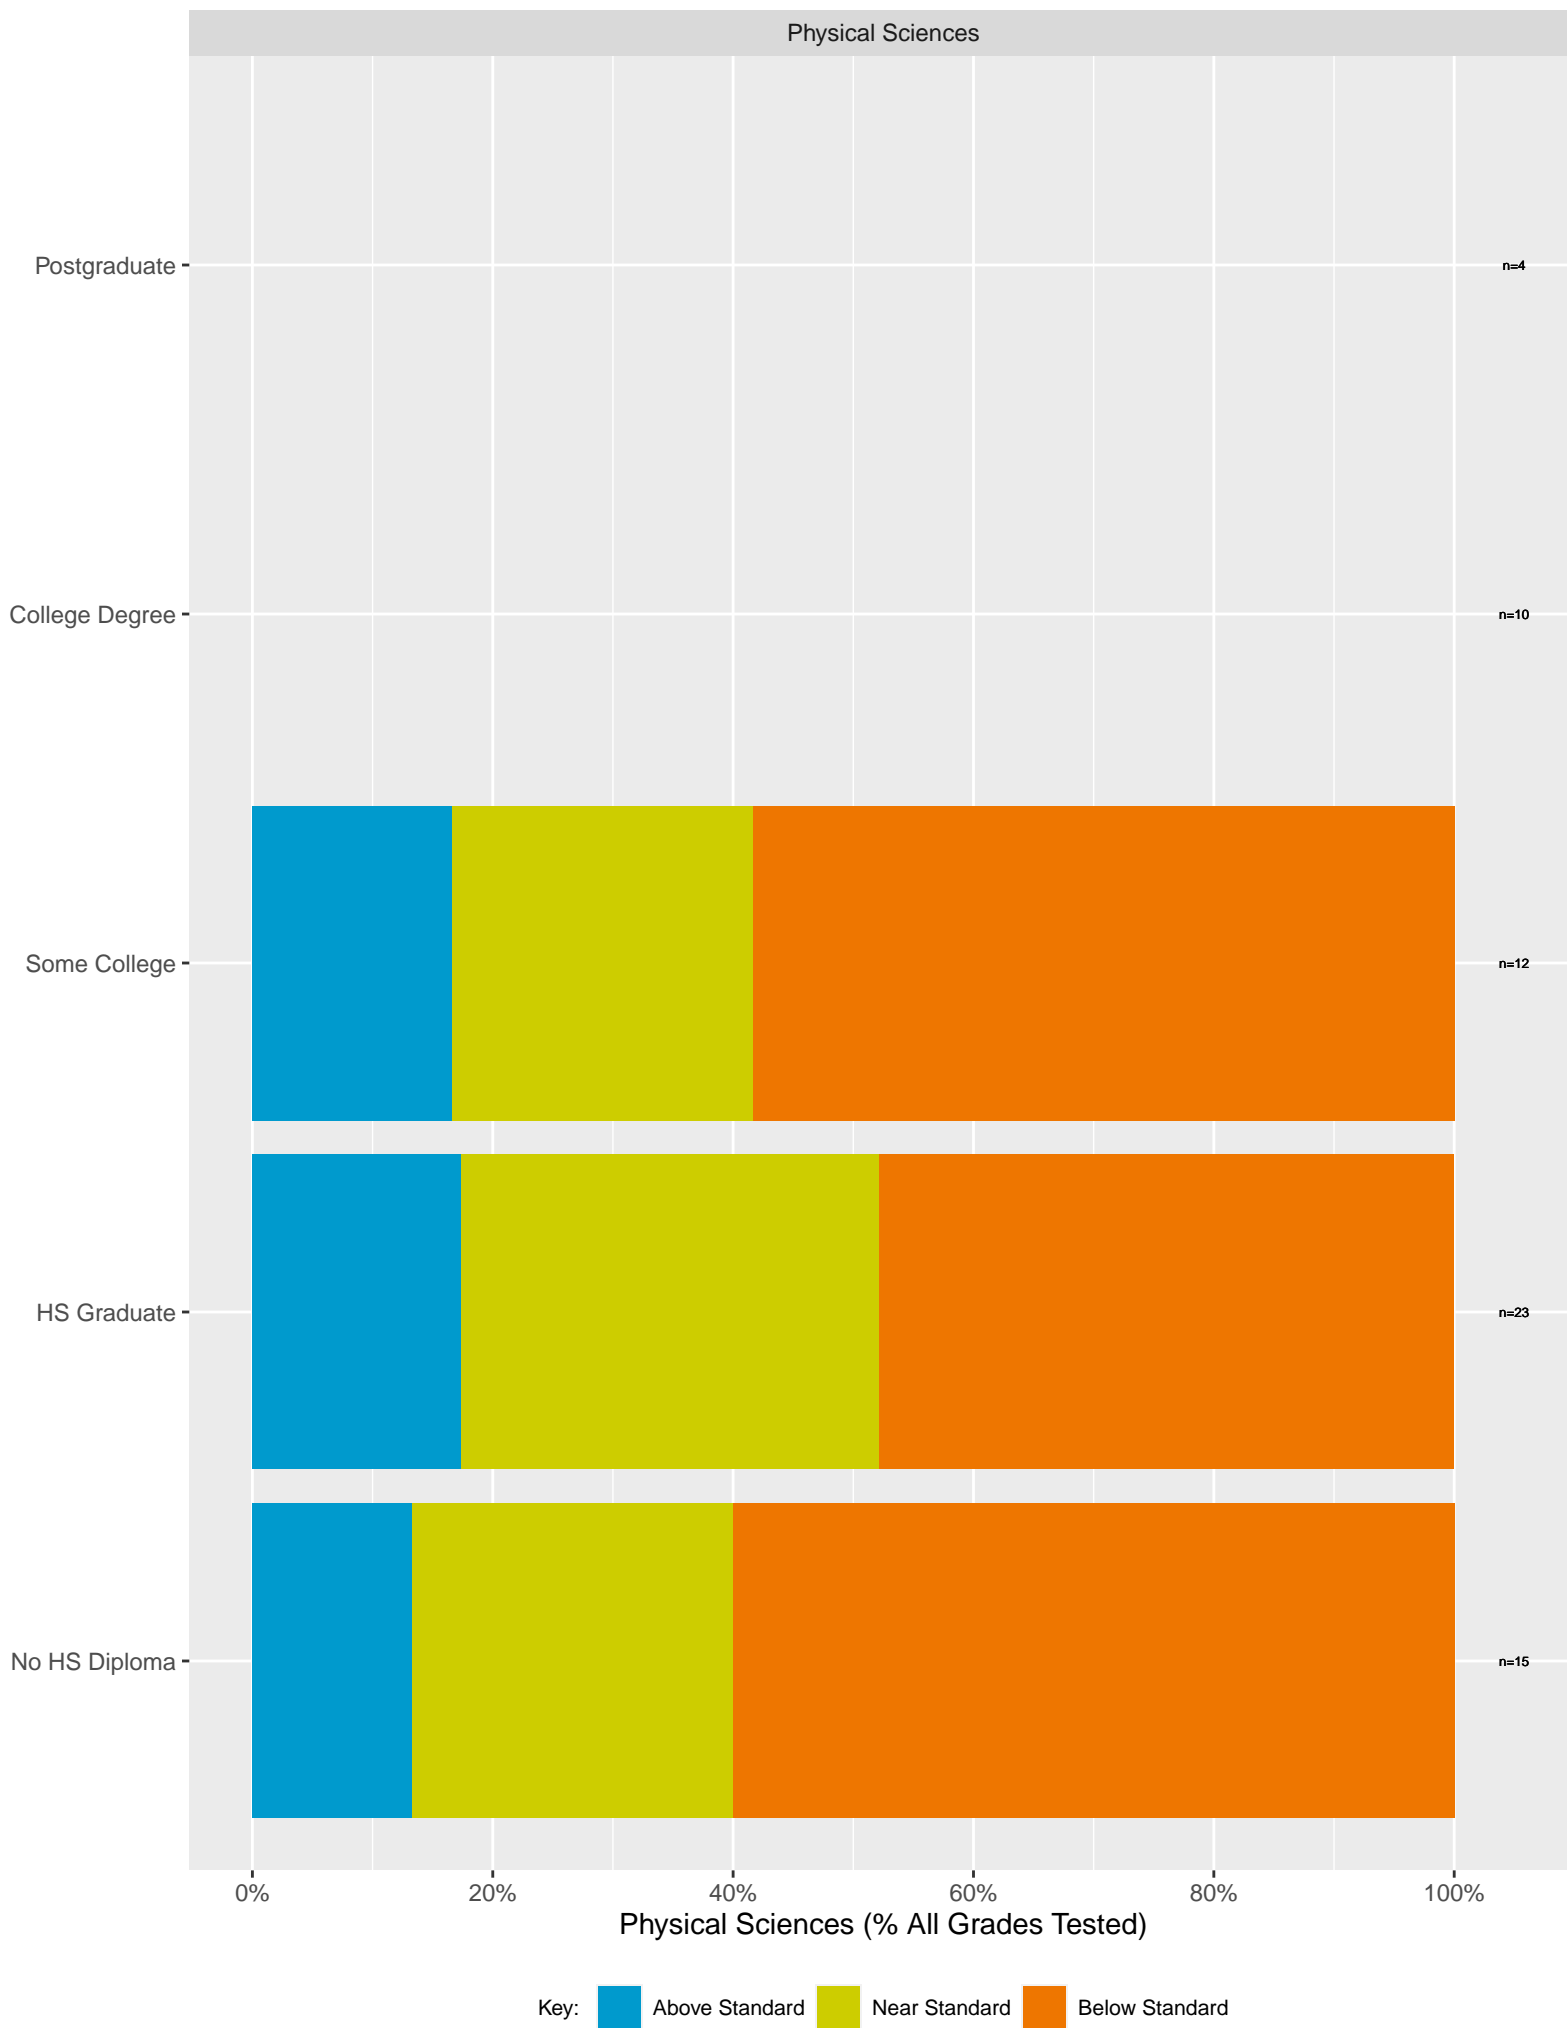

KIPP Navigate College Prep Charter School CAST (2024) by Parent's Education Level