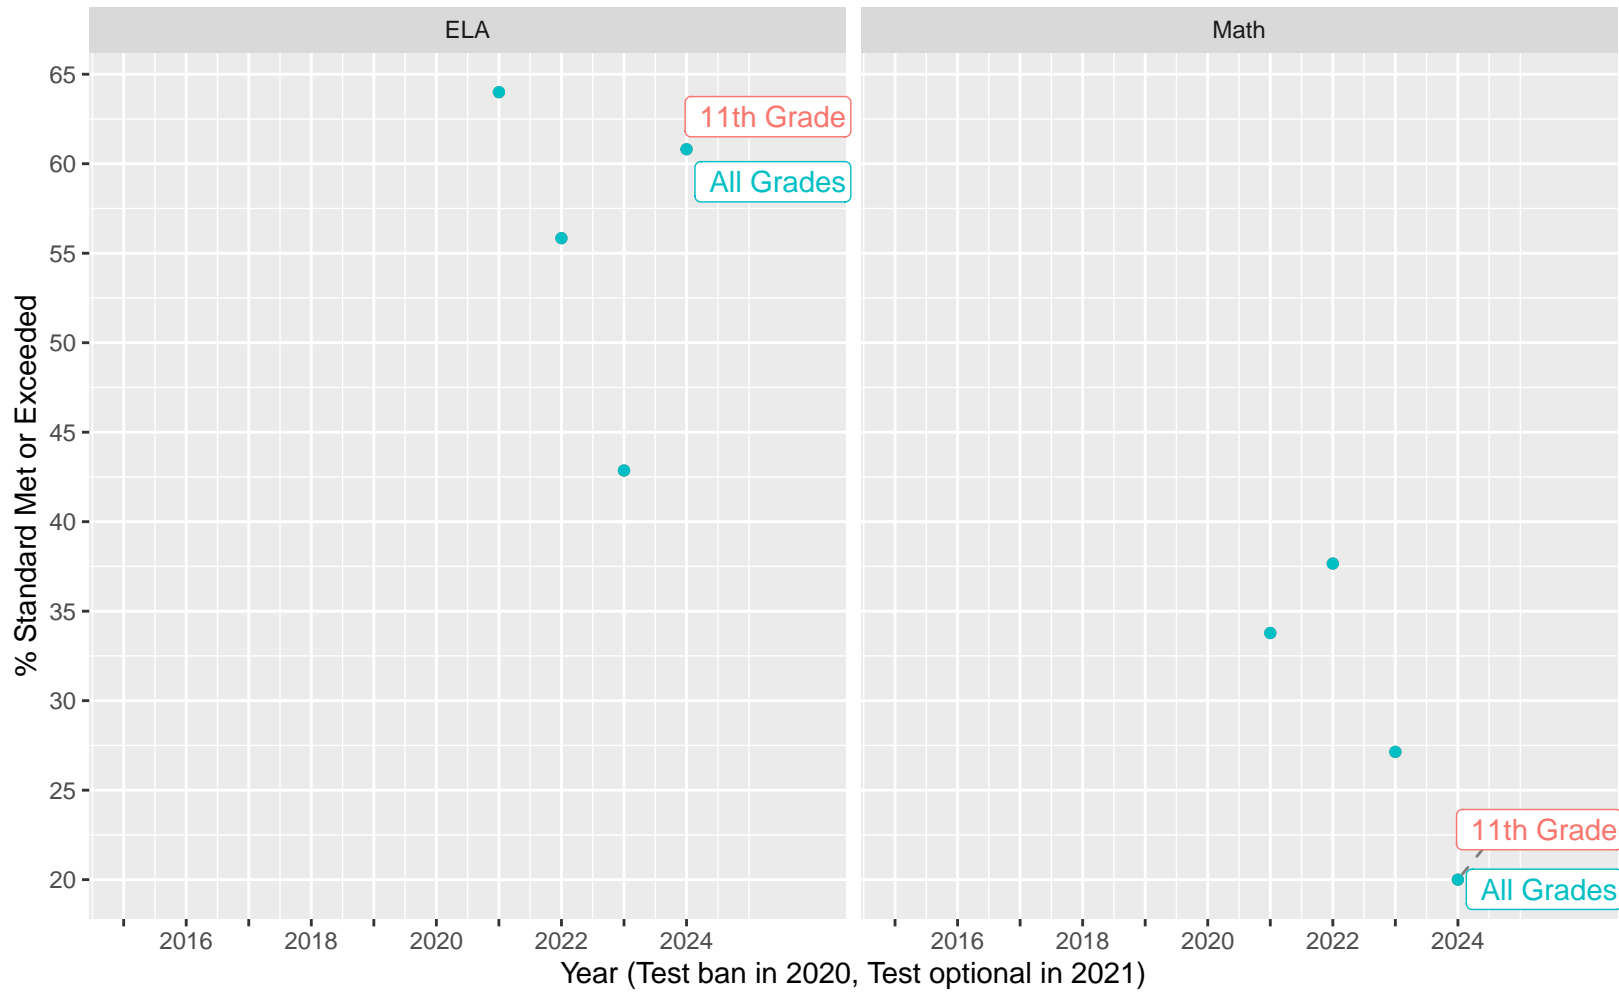

Grades stacked (trends, variance, outliers)