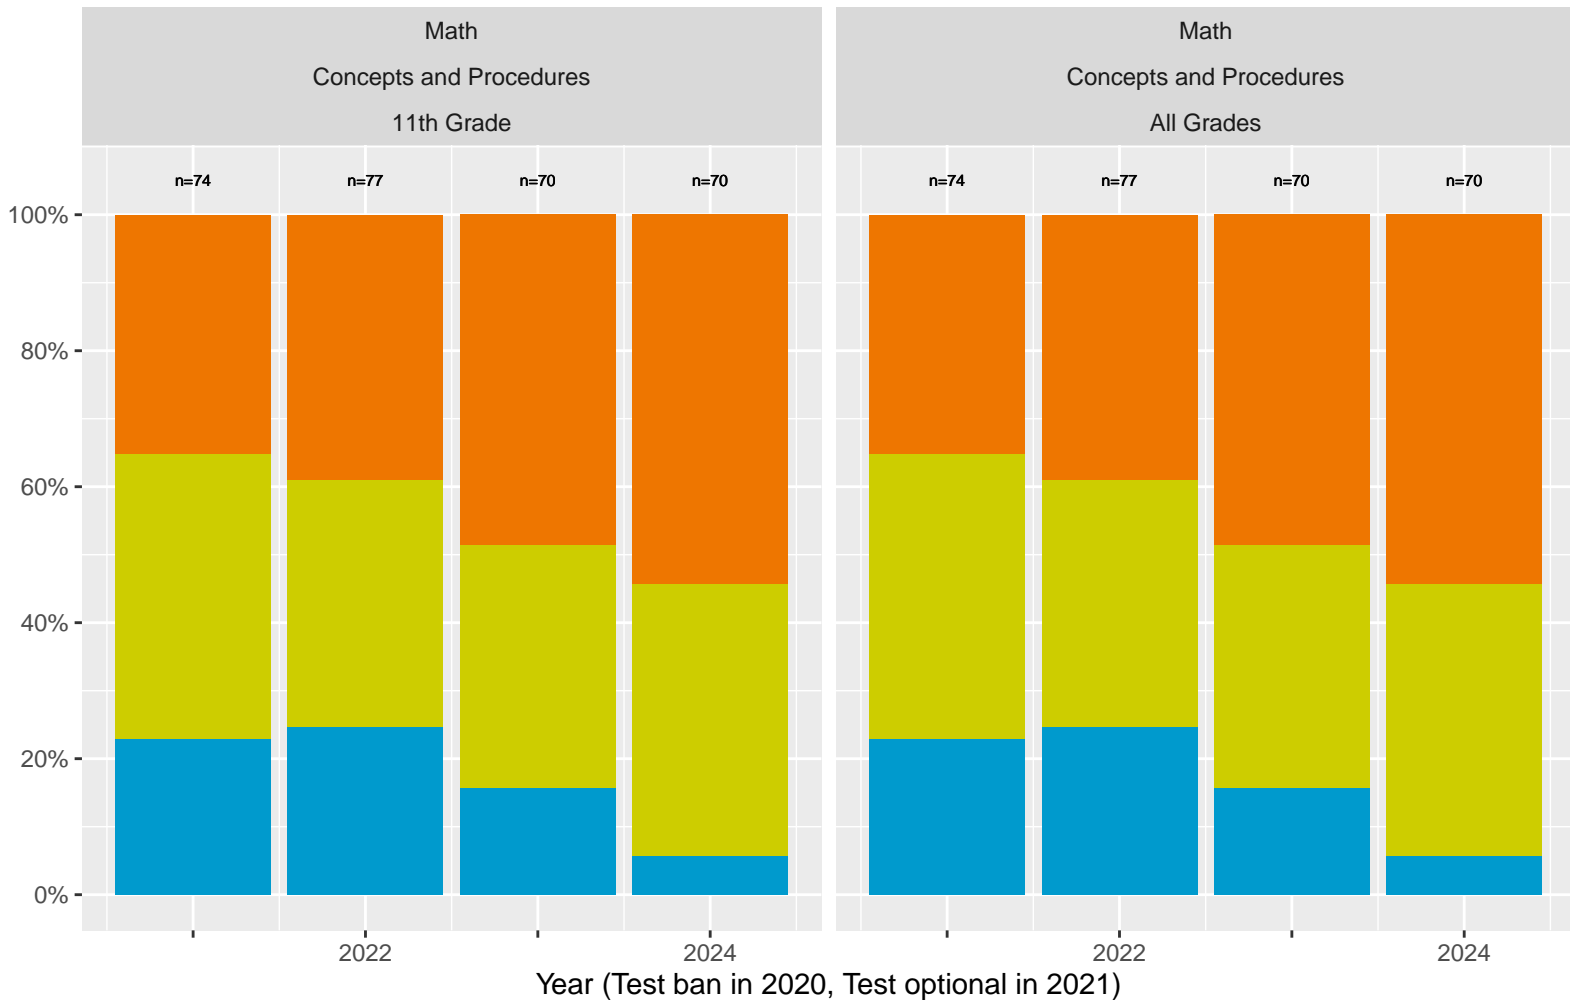

2015–24 CAASPP Trends for the KIPP Navigate College Prep Charter School

November 2024
Piedmont, California

TABLE OF CONTENTS

High Level ELA and Math, trending by Year and broken out by Grade.....	p 3
Year over Year (YoY) variation by Grade for Standard Met (and Exceeded).....	p 4
ELA and Math drilldown to Subject Areas 1–4, by Year, by Grade.....	p 5–8
Racial Distribution of Students in 2024.....	p 9
All Grade ELA and Math by Sex, (Non–)White, Disadvantage, Parent Ed.....	p 10–13
CAST Life Sciences, Physical Science, Earth and Space Science.....	p 14–16
CAST Life Sciences, Earth and Space by Sex.....	p 17
CAST Physical Science by (Non–)White, Parent Education.....	p 18–19

CAASPP Test Performance: KIPP Navigate College Prep Charter School

Key: ■ Standard Exceeded ■ Standard Met ■ Standard Nearly Met ■ Standard Not Met

Grades stacked (trends, variance, outliers)

KIPP Navigate College Prep Charter School (Subject Area 1)

Key: ■ Above Standard ■ Near Standard ■ Below Standard

KIPP Navigate College Prep Charter School (Subject Area 2)

Key: ■ Above Standard ■ Near Standard ■ Below Standard

KIPP Navigate College Prep Charter School (Subject Area 3)