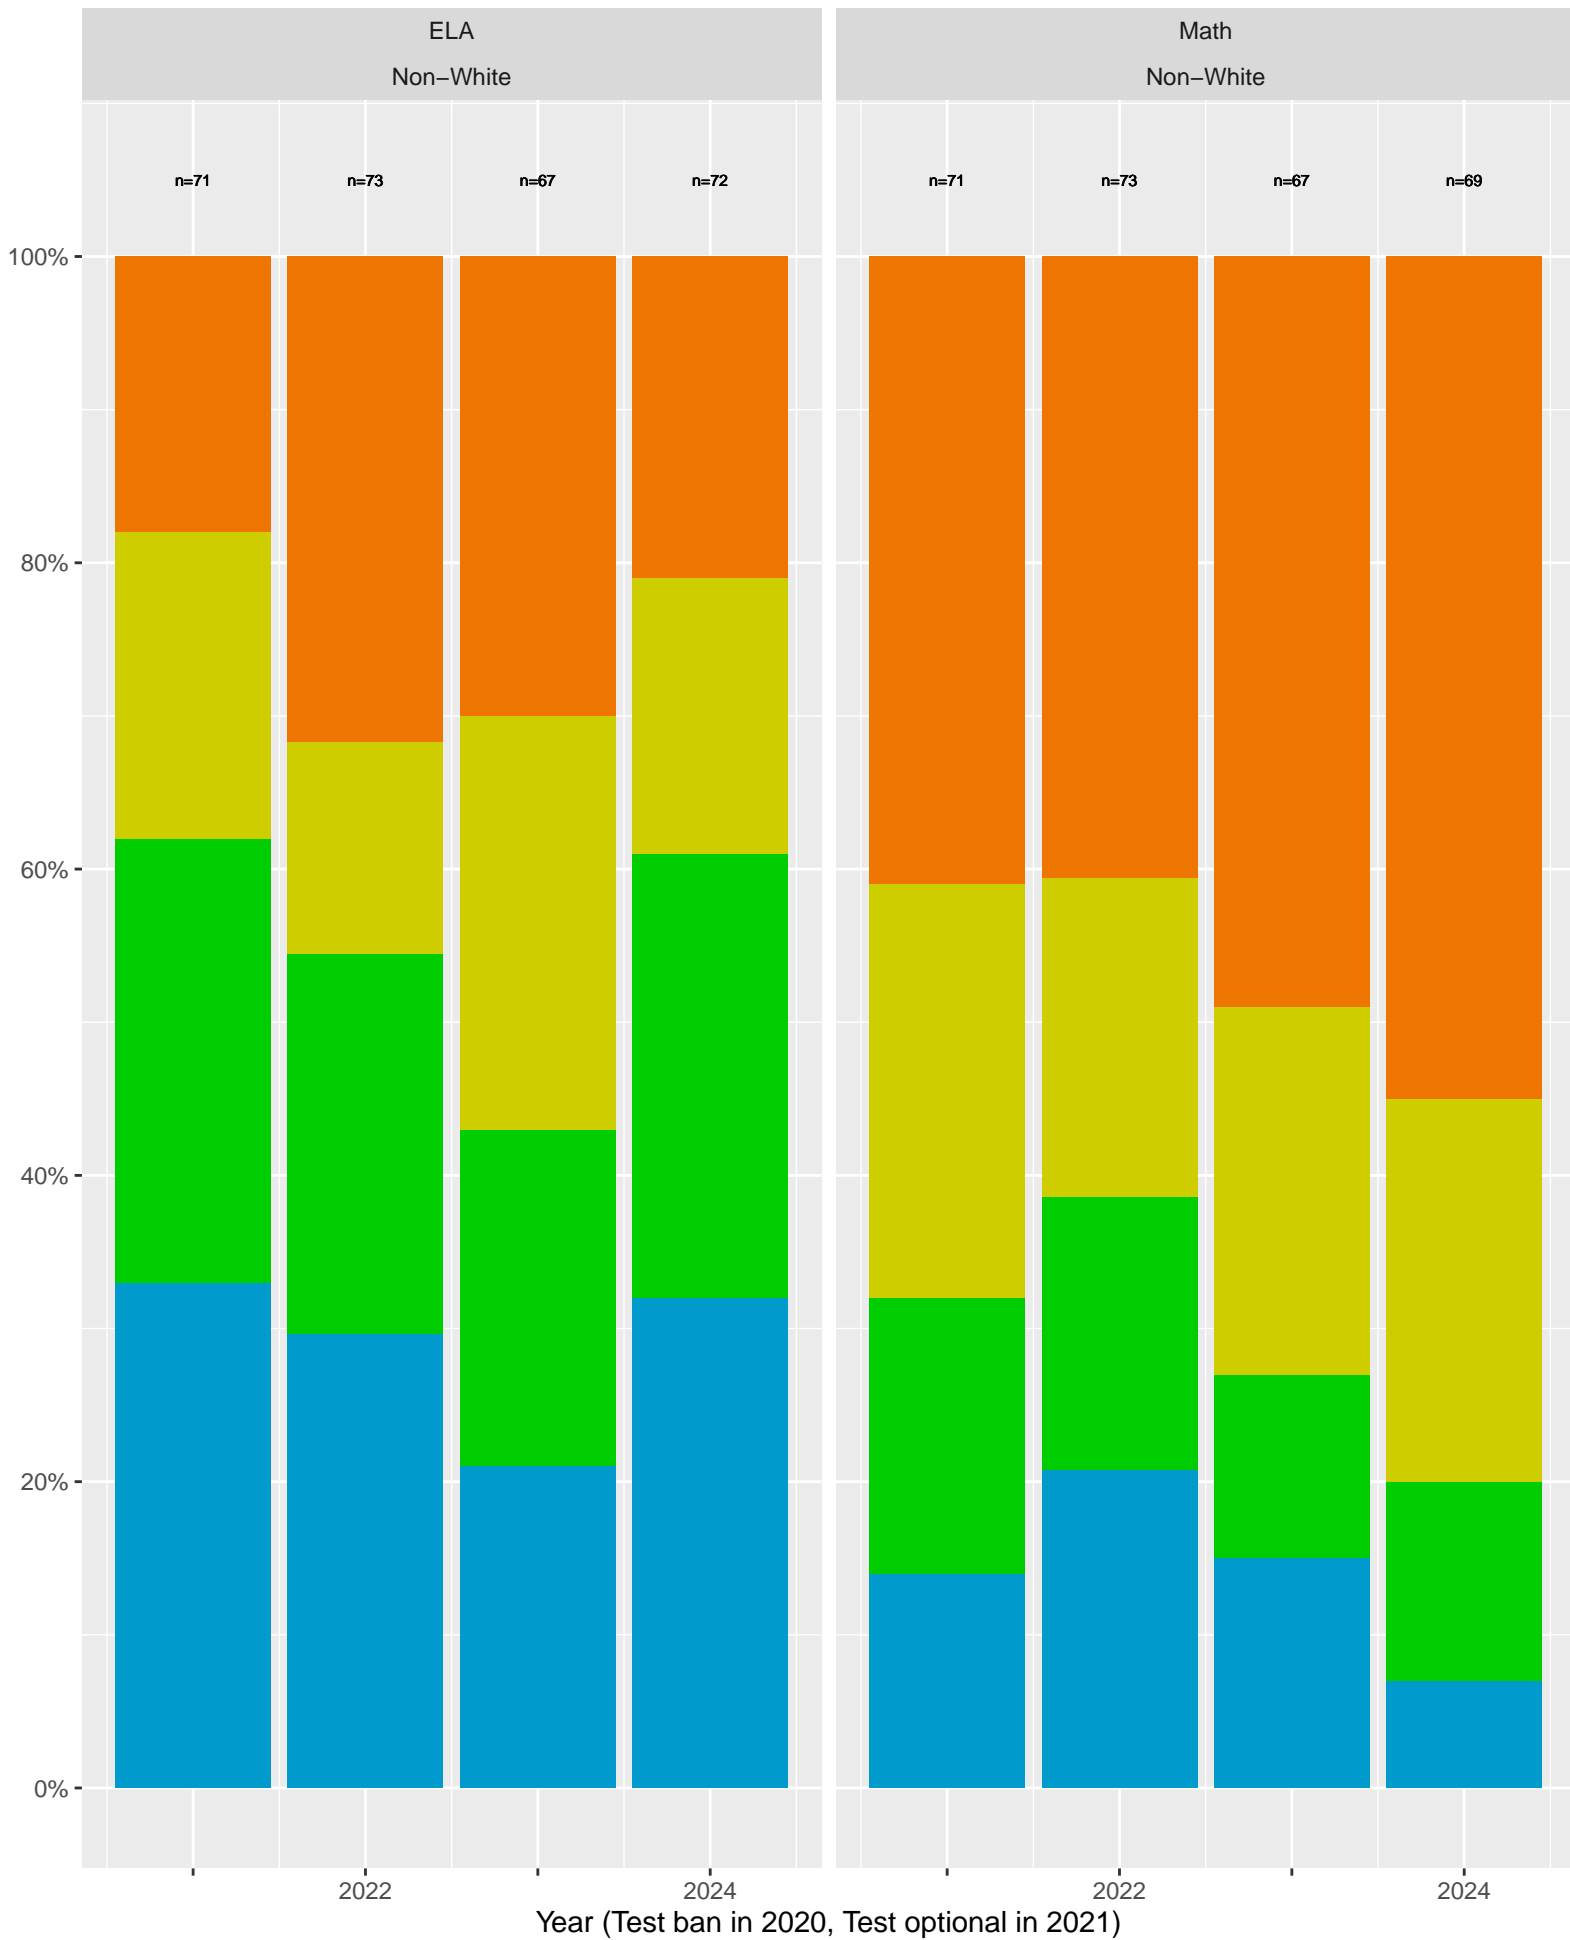

Key: ■ Above Standard ■ Near Standard ■ Below Standard

KIPP Navigate College Prep Charter School (Subject Area 4)

Key: ■ Above Standard ■ Near Standard ■ Below Standard

Racial distribution of KIPP Navigate College Prep Charter School students tested in 2024

KIPP Navigate College Prep Charter School by Sex

Key: ■ Standard Exceeded ■ Standard Met ■ Standard Nearly Met ■ Standard Not Met

KIPP Navigate College Prep Charter School by Non-White + White

Key: ■ Standard Exceeded ■ Standard Met ■ Standard Nearly Met ■ Standard Not Met