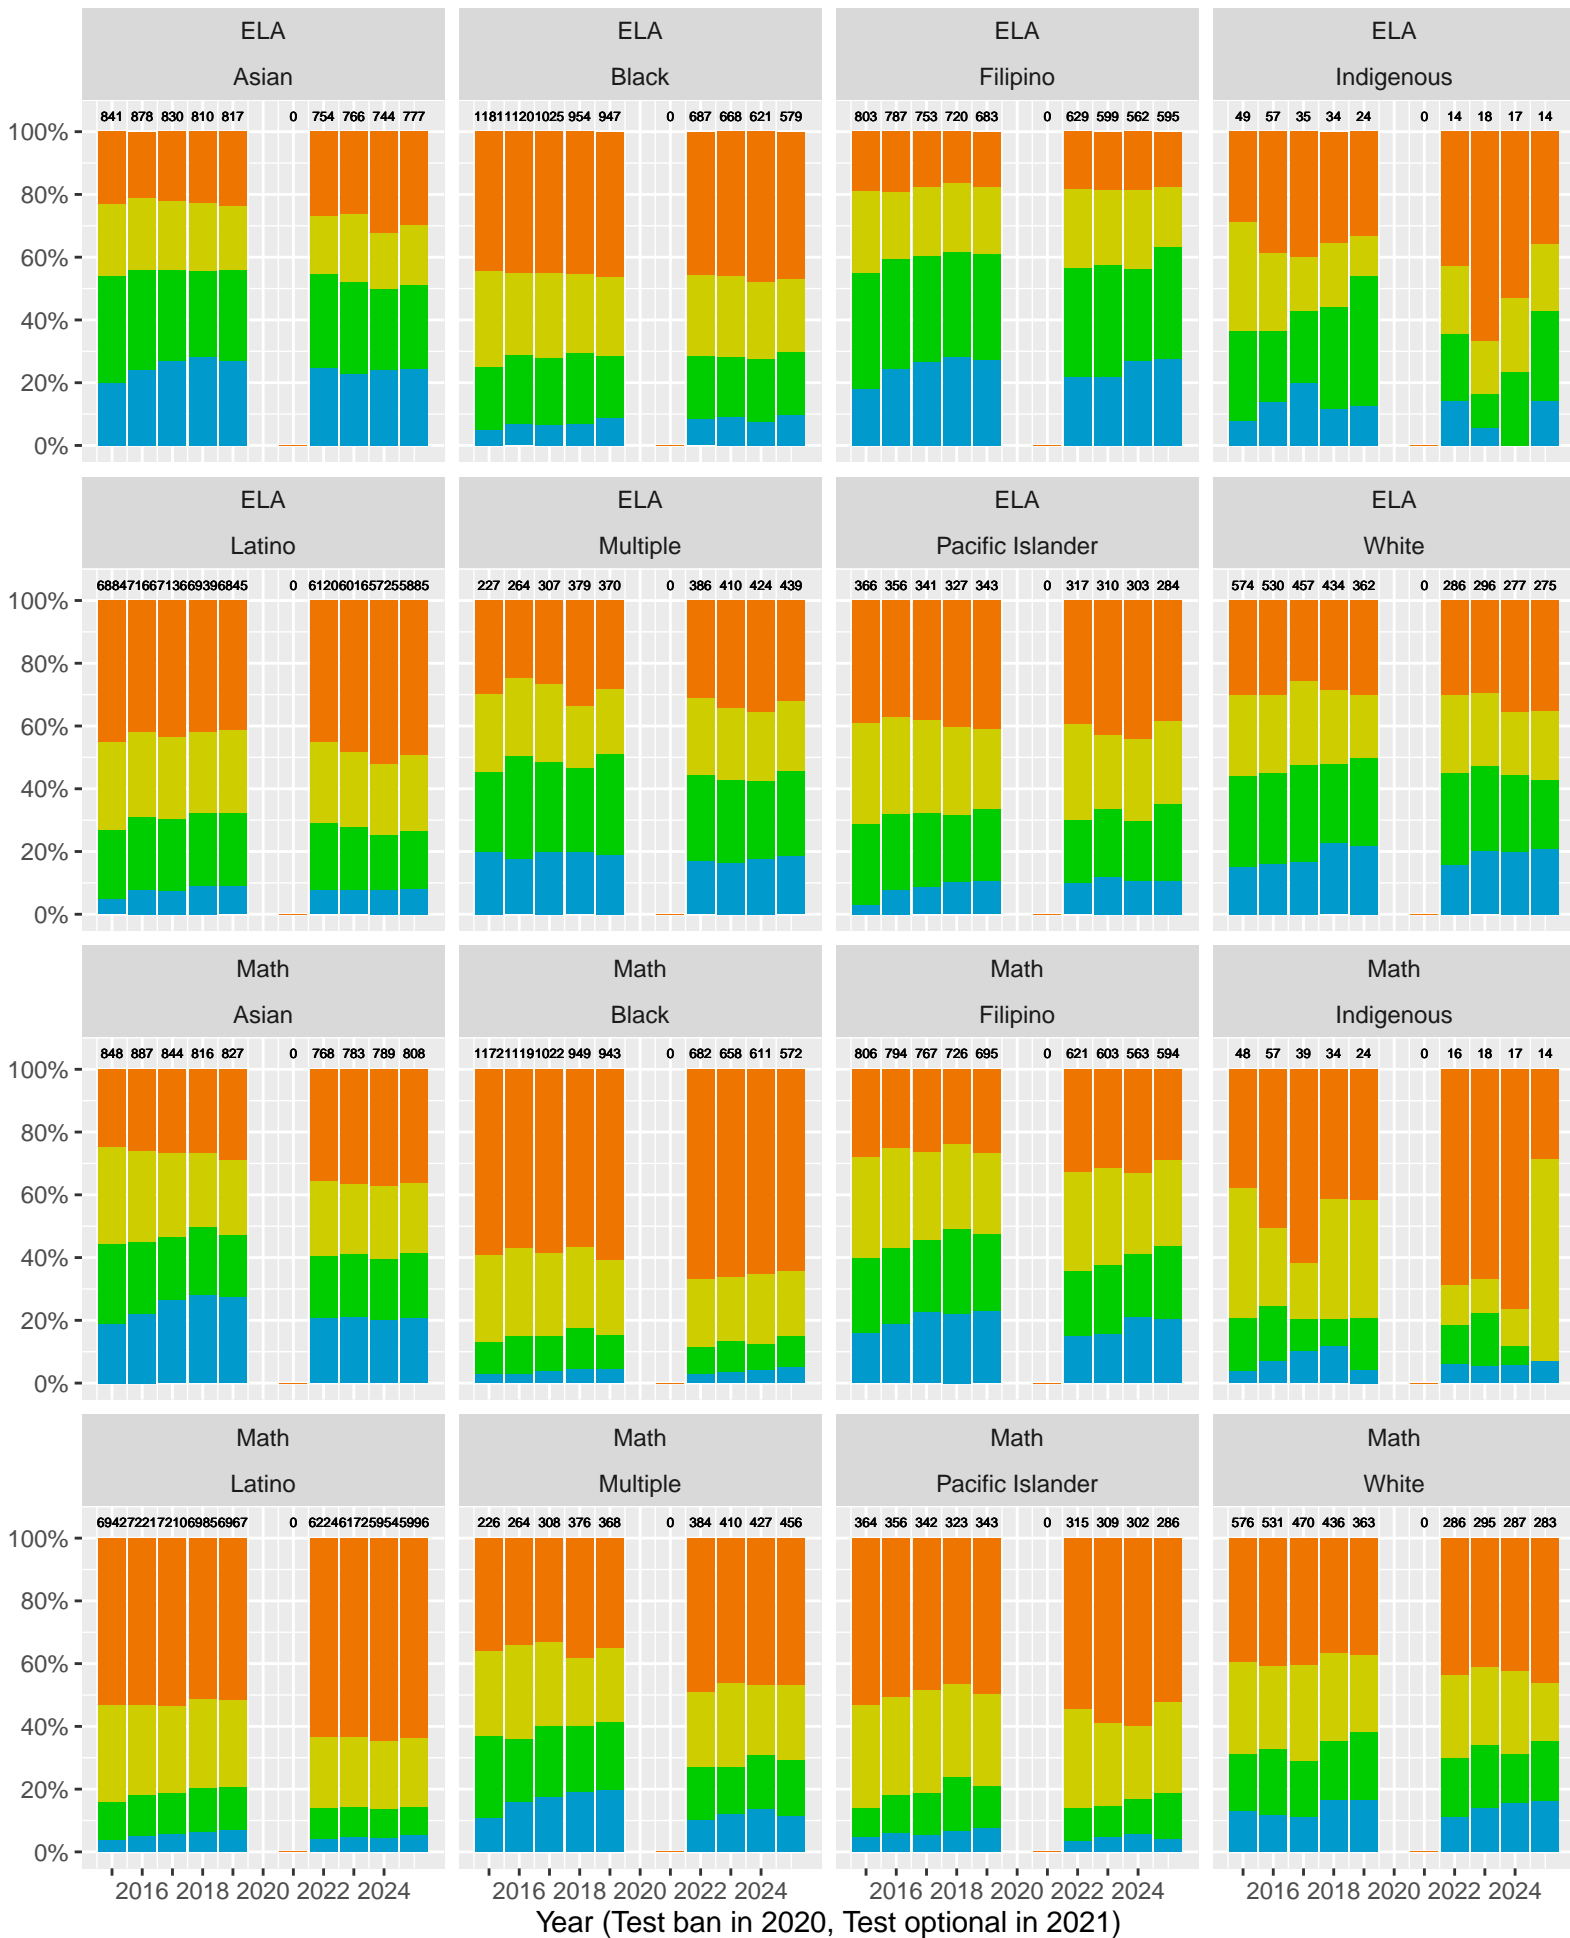

CAASPP Test Performance: Hayward Unified School District by Race

Key: ■ Standard Exceeded ■ Standard Met ■ Standard Nearly Met ■ Standard Not Met