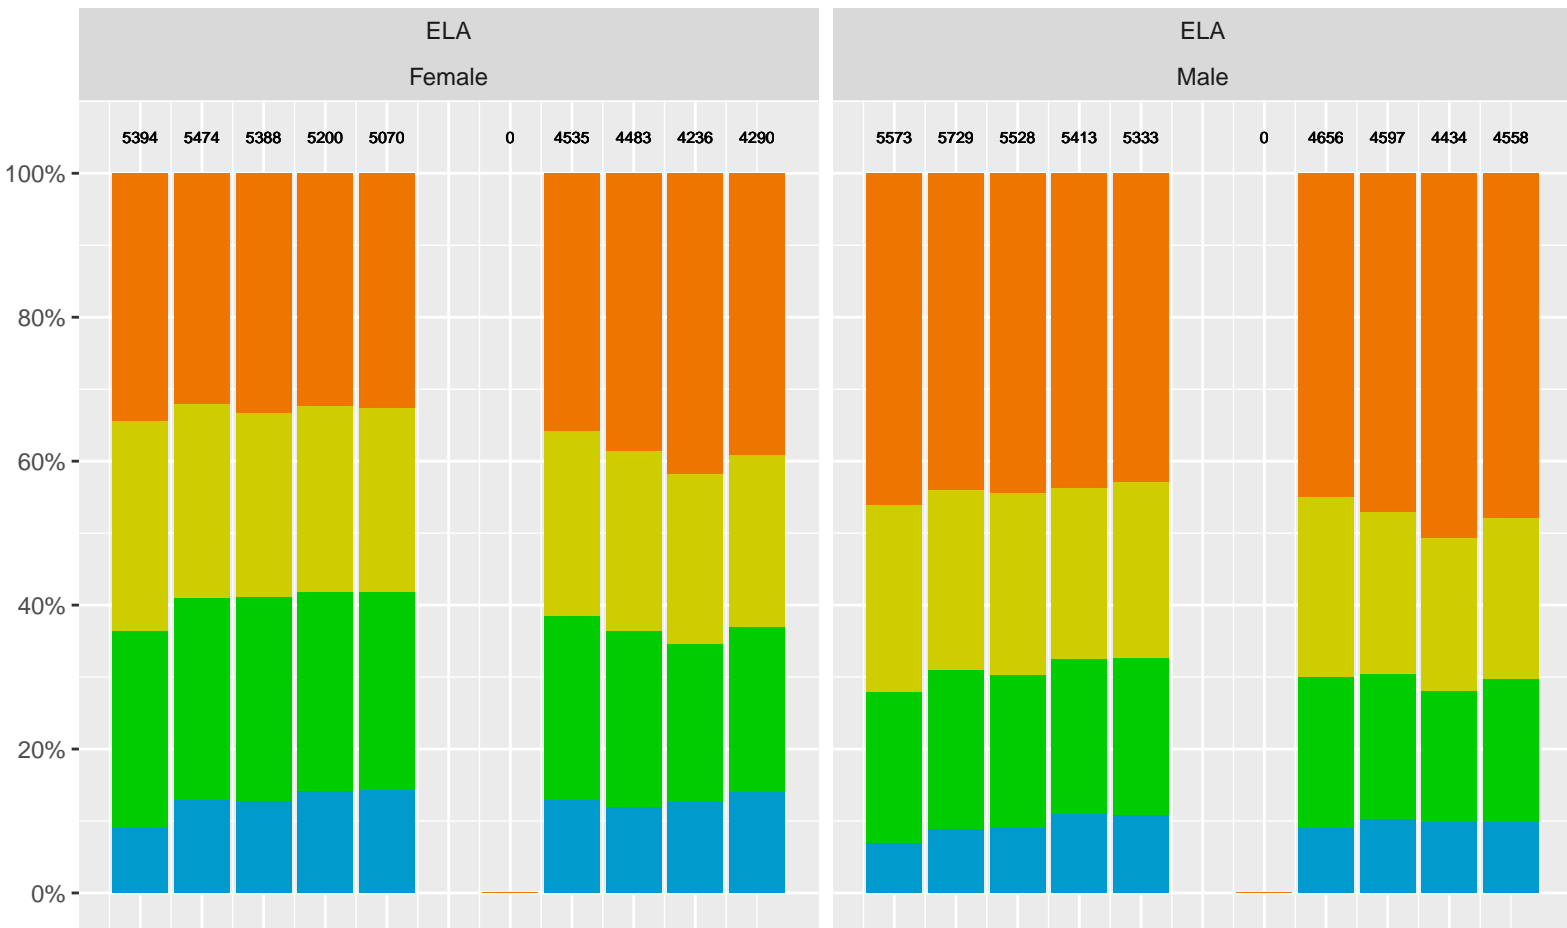

Hayward Unified School District (Subject Area 2)

Key: Above Standard Near Standard Below Standard

Hayward Unified School District (Subject Area 3)

Key: ■ Above Standard ■ Near Standard ■ Below Standard

Hayward Unified School District (Subject Area 4)

Key: ■ Above Standard ■ Near Standard ■ Below Standard

Racial distribution of Hayward Unified School District students tested in 2024

Hayward Unified School District by Sex

Key: ■ Standard Exceeded ■ Standard Met ■ Standard Nearly Met ■ Standard Not Met