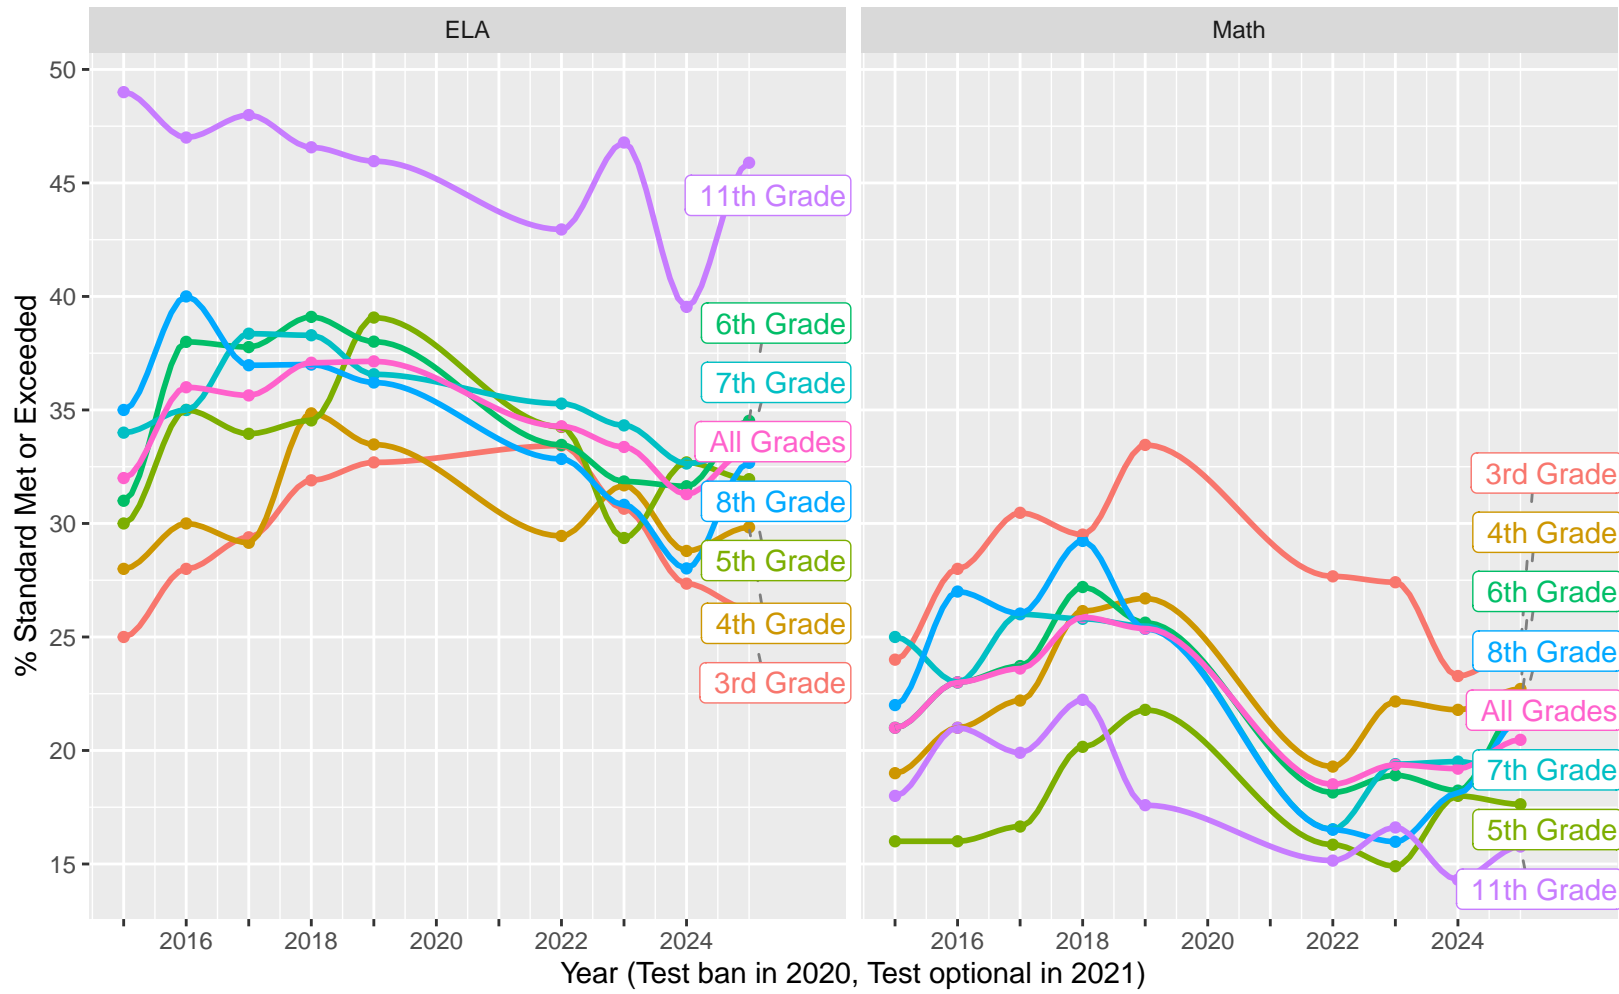

Grades stacked (trends, variance, outliers)