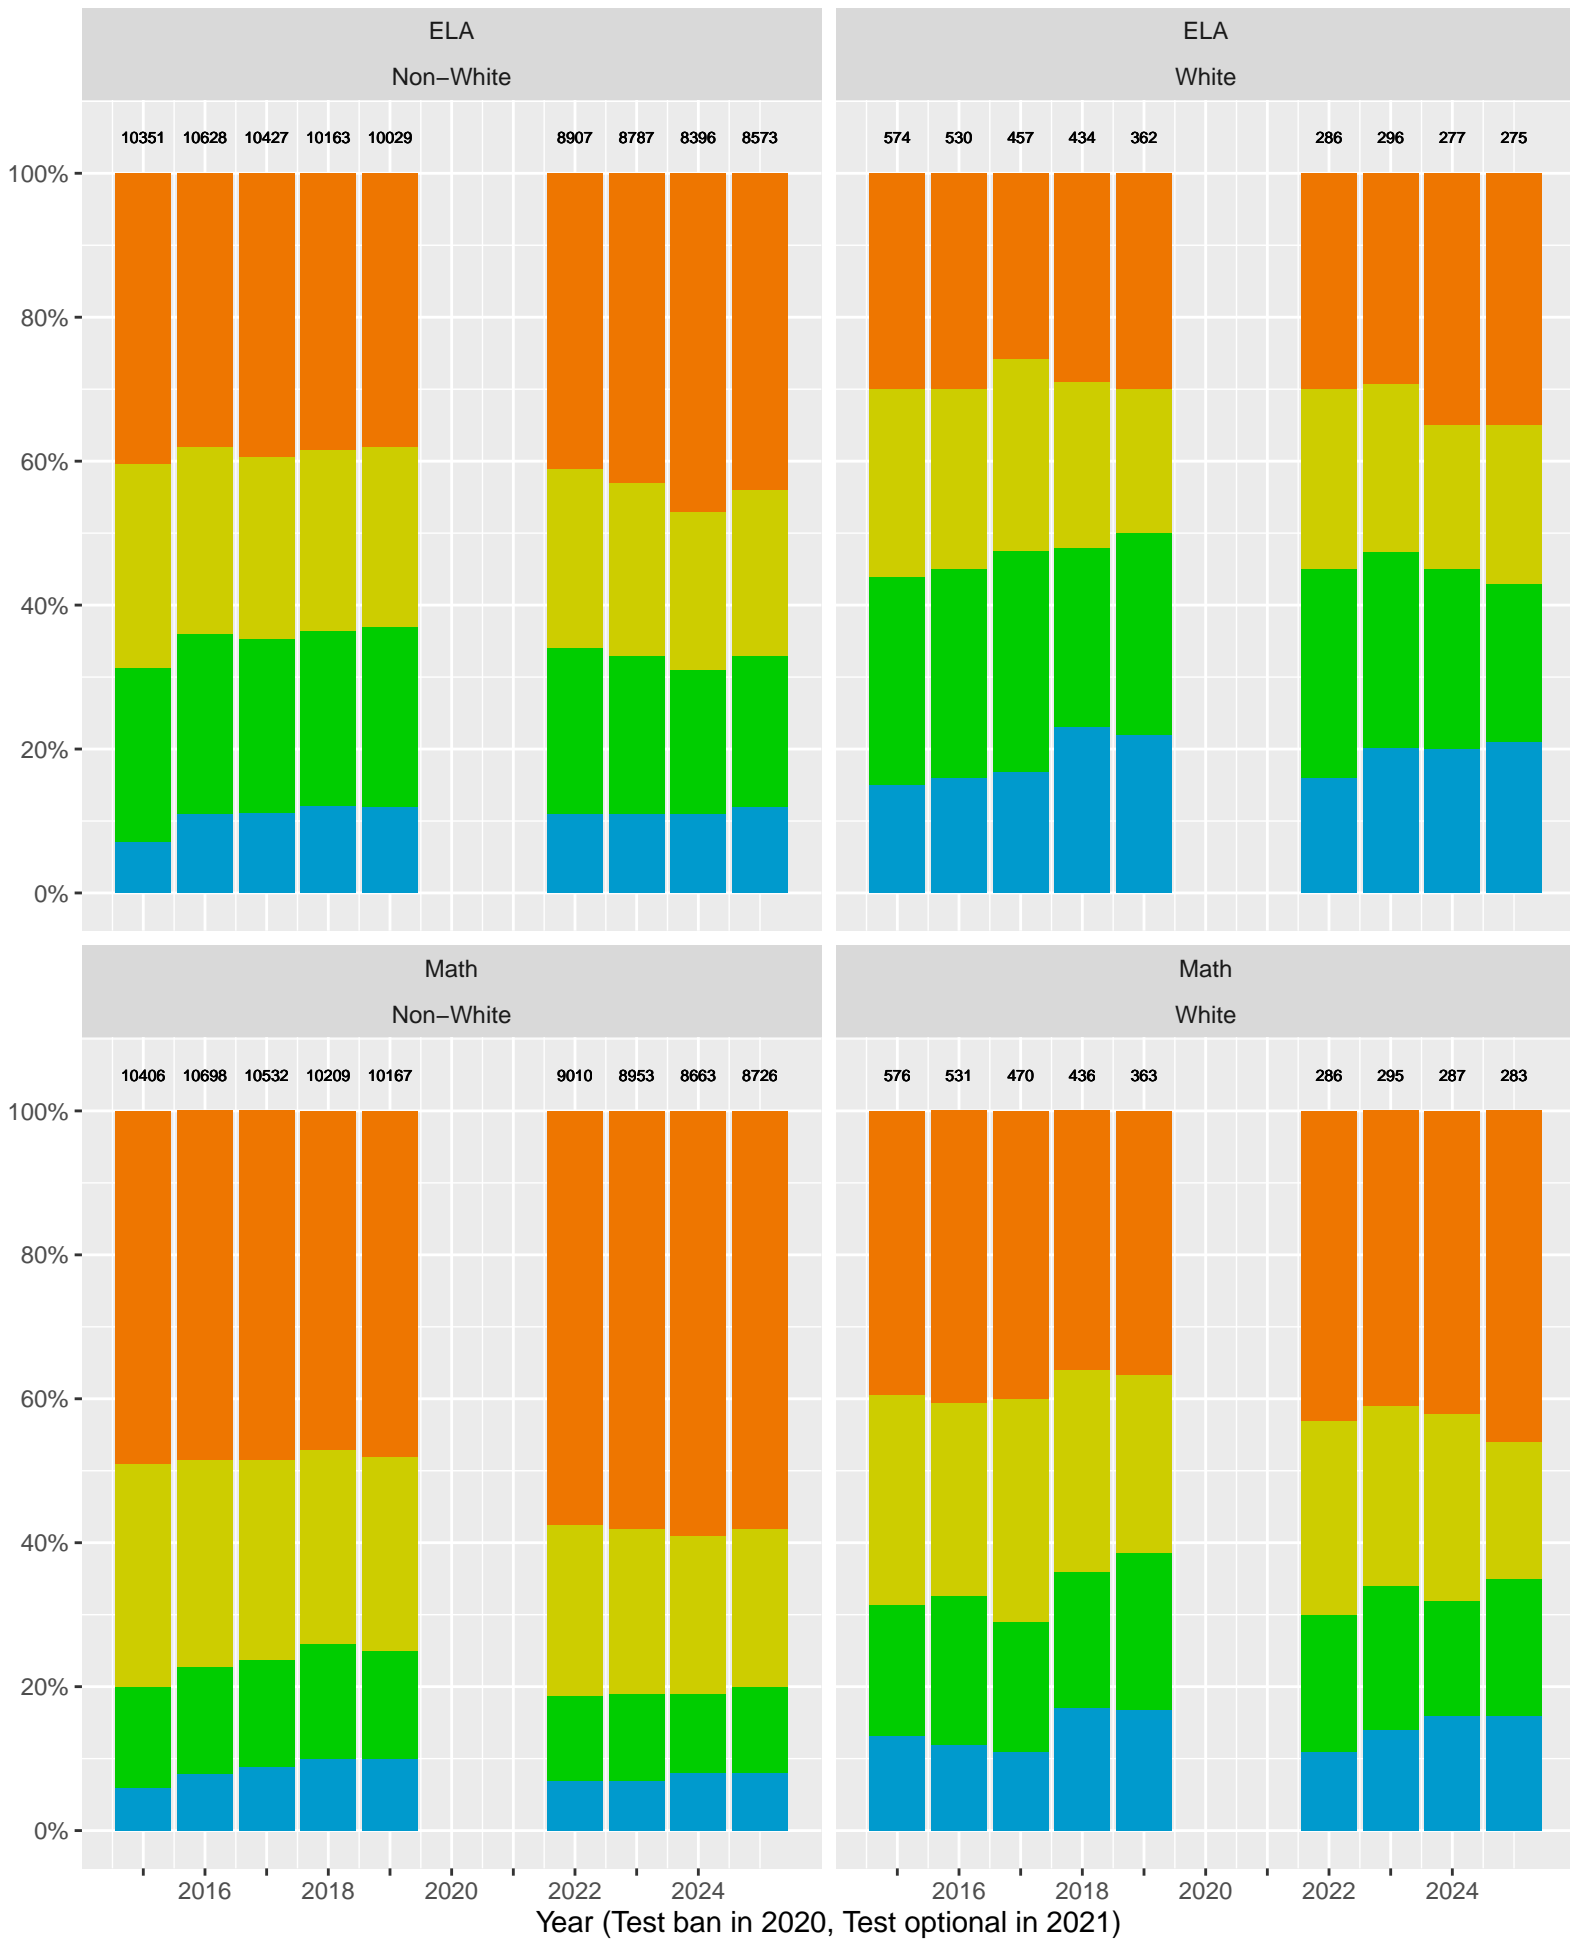

Hayward Unified School District by Non-White + White

Key: ■ Standard Exceeded ■ Standard Met ■ Standard Nearly Met ■ Standard Not Met