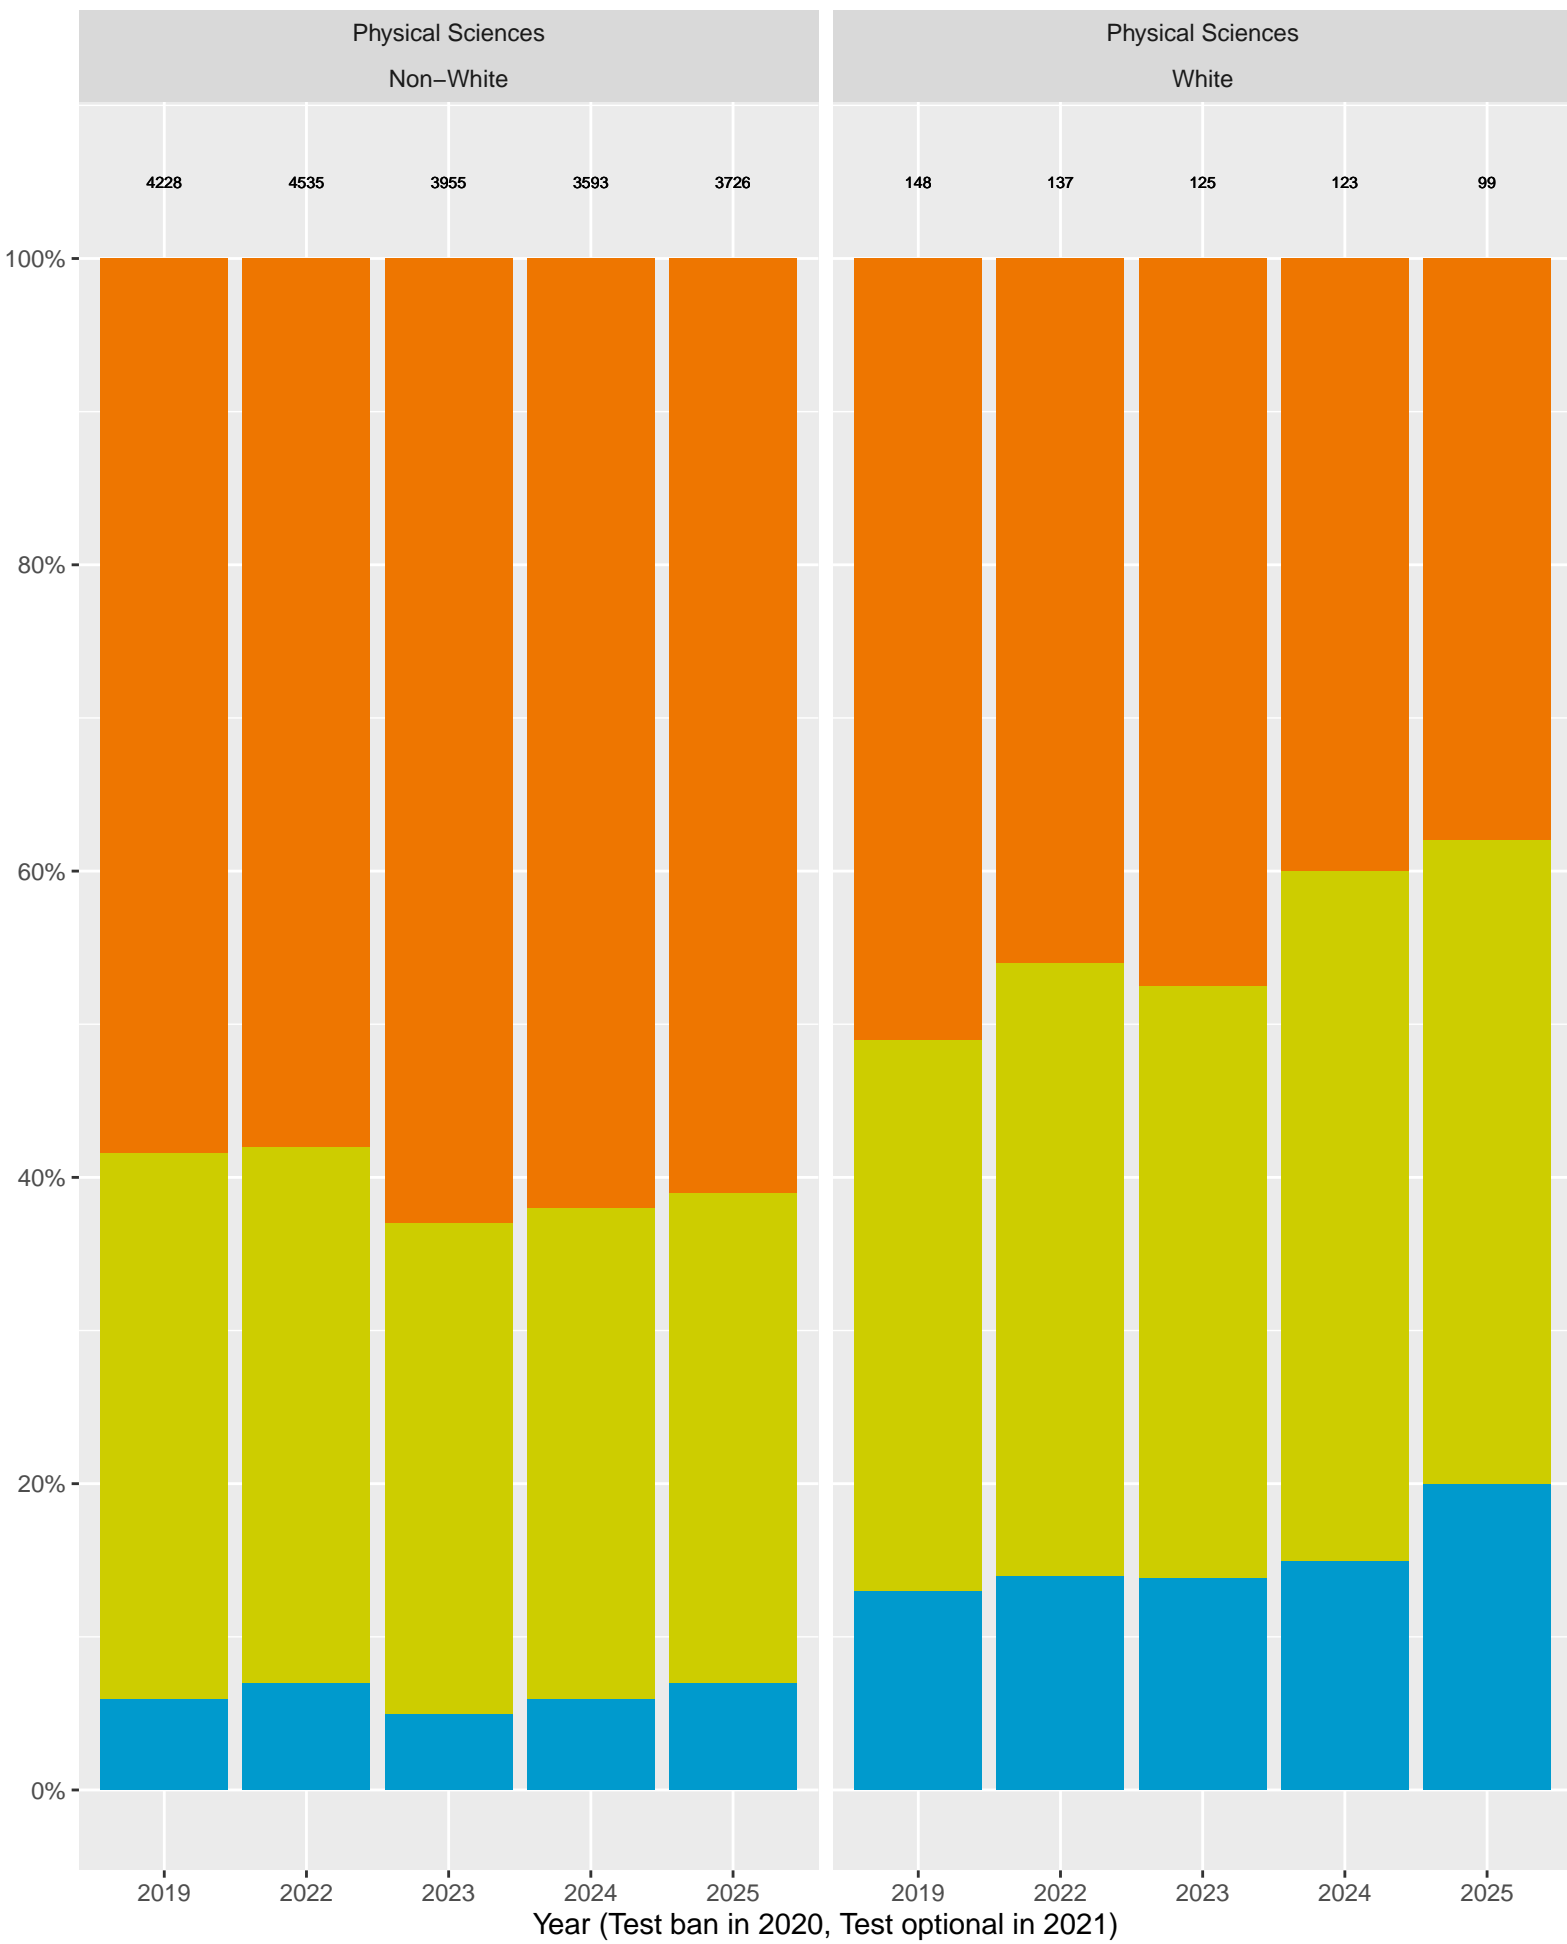

Key: ■ Above Standard ■ Near Standard ■ Below Standard

CA Science Test (CAST): Hayward Unified School District (Sex)

CA Science Test (CAST): Hayward Unified School District (Sex)

CA Science Test (CAST): Hayward Unified School District by Non-White + White