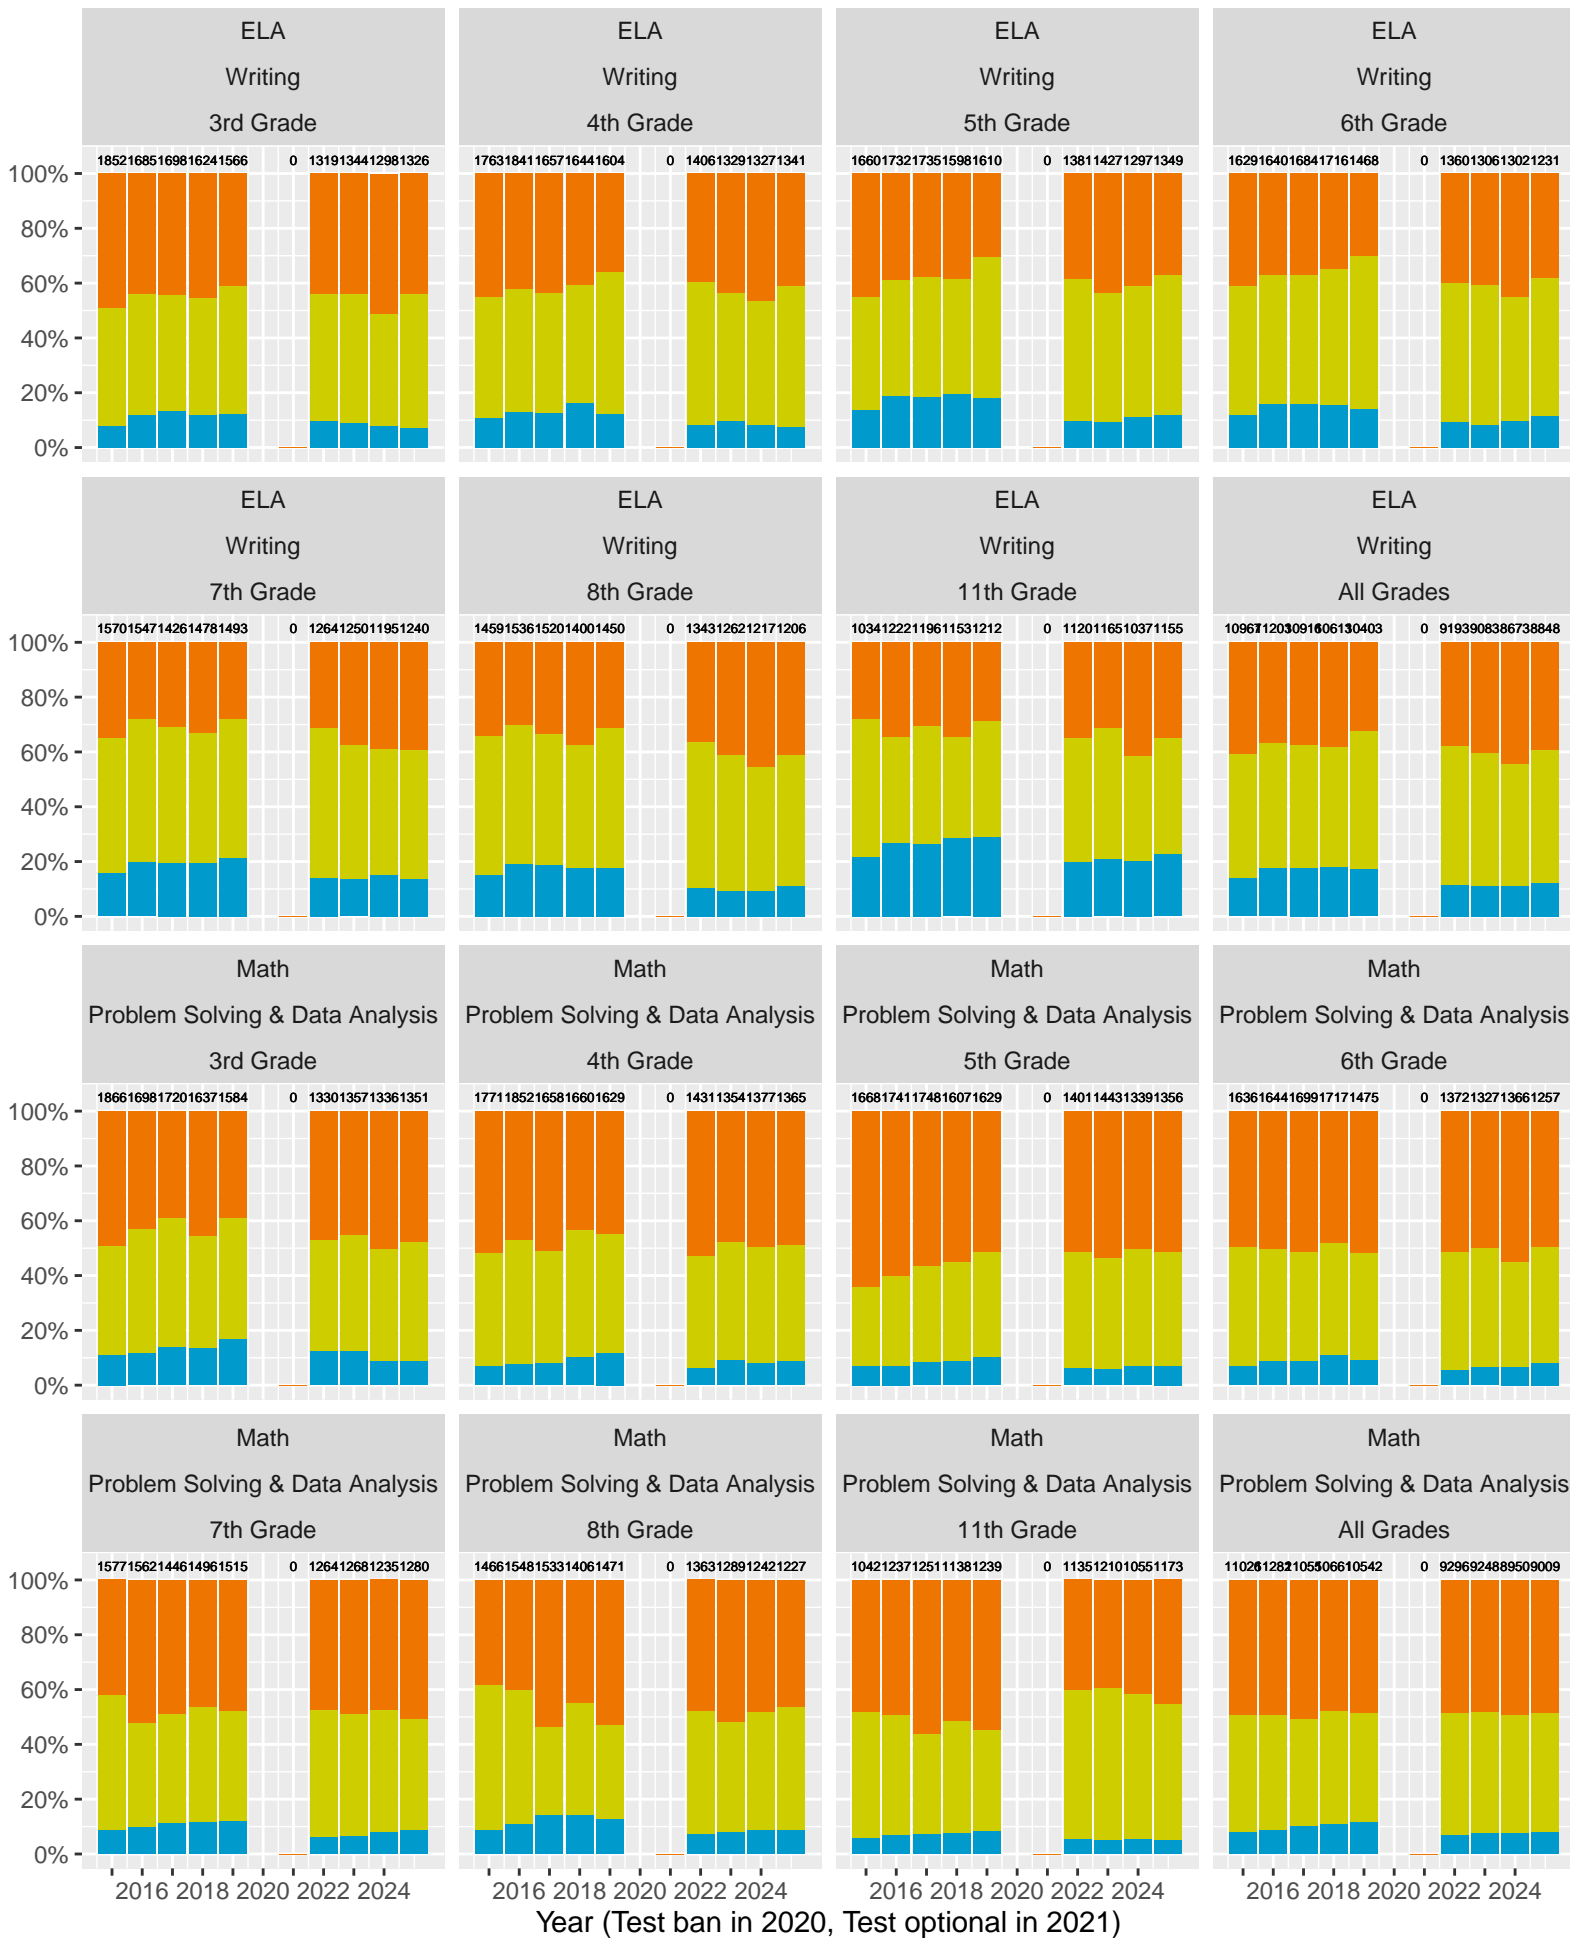

Key: ■ Standard Exceeded ■ Standard Met ■ Standard Nearly Met ■ Standard Not Met

Grades stacked (trends, variance, outliers)

Hayward Unified School District (Subject Area 1)

Key: ■ Above Standard ■ Near Standard ■ Below Standard

Hayward Unified School District (Subject Area 2)

Key: Above Standard Near Standard Below Standard

Hayward Unified School District (Subject Area 3)

Key: ■ Above Standard ■ Near Standard ■ Below Standard

Hayward Unified School District (Subject Area 4)