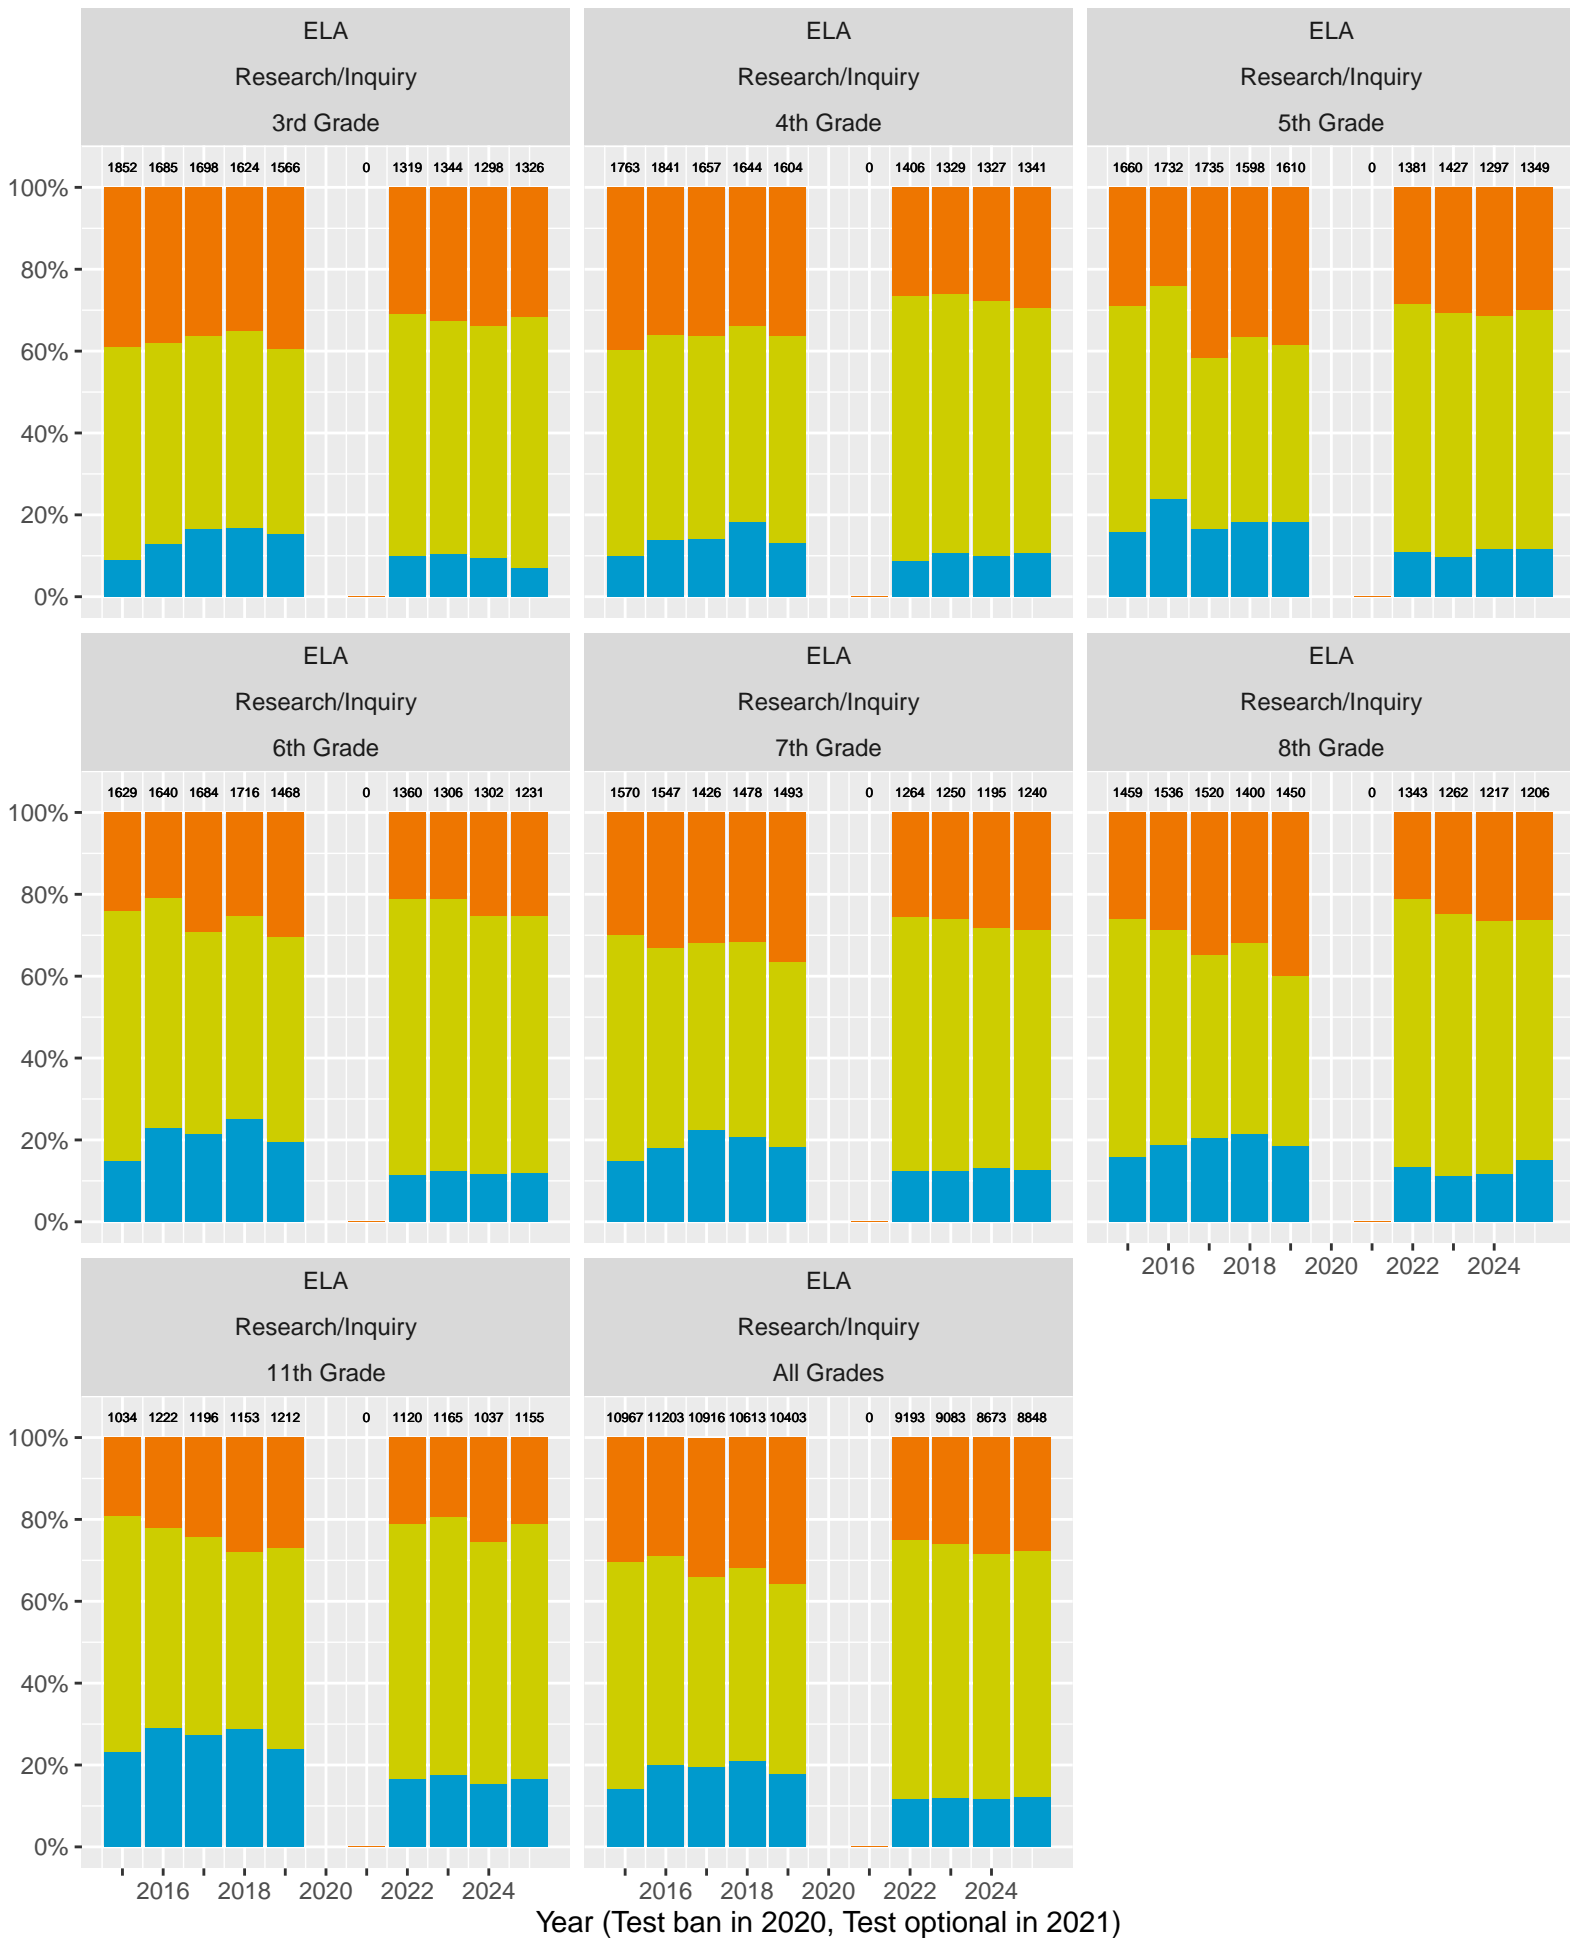

Key: ■ Standard Exceeded ■ Standard Met ■ Standard Nearly Met ■ Standard Not Met

Grades stacked (trends, variance, outliers)

Hayward Unified School District (Subject Area 1)

Key: ■ Above Standard ■ Near Standard ■ Below Standard

Hayward Unified School District (Subject Area 2)

Key: Above Standard Near Standard Below Standard

Hayward Unified School District (Subject Area 3)

Key: ■ Above Standard ■ Near Standard ■ Below Standard

Hayward Unified School District (Subject Area 4)

Key: ■ Above Standard ■ Near Standard ■ Below Standard

Racial distribution of Hayward Unified School District students tested in 2024

Hayward Unified School District by Sex

Key: ■ Standard Exceeded ■ Standard Met ■ Standard Nearly Met ■ Standard Not Met