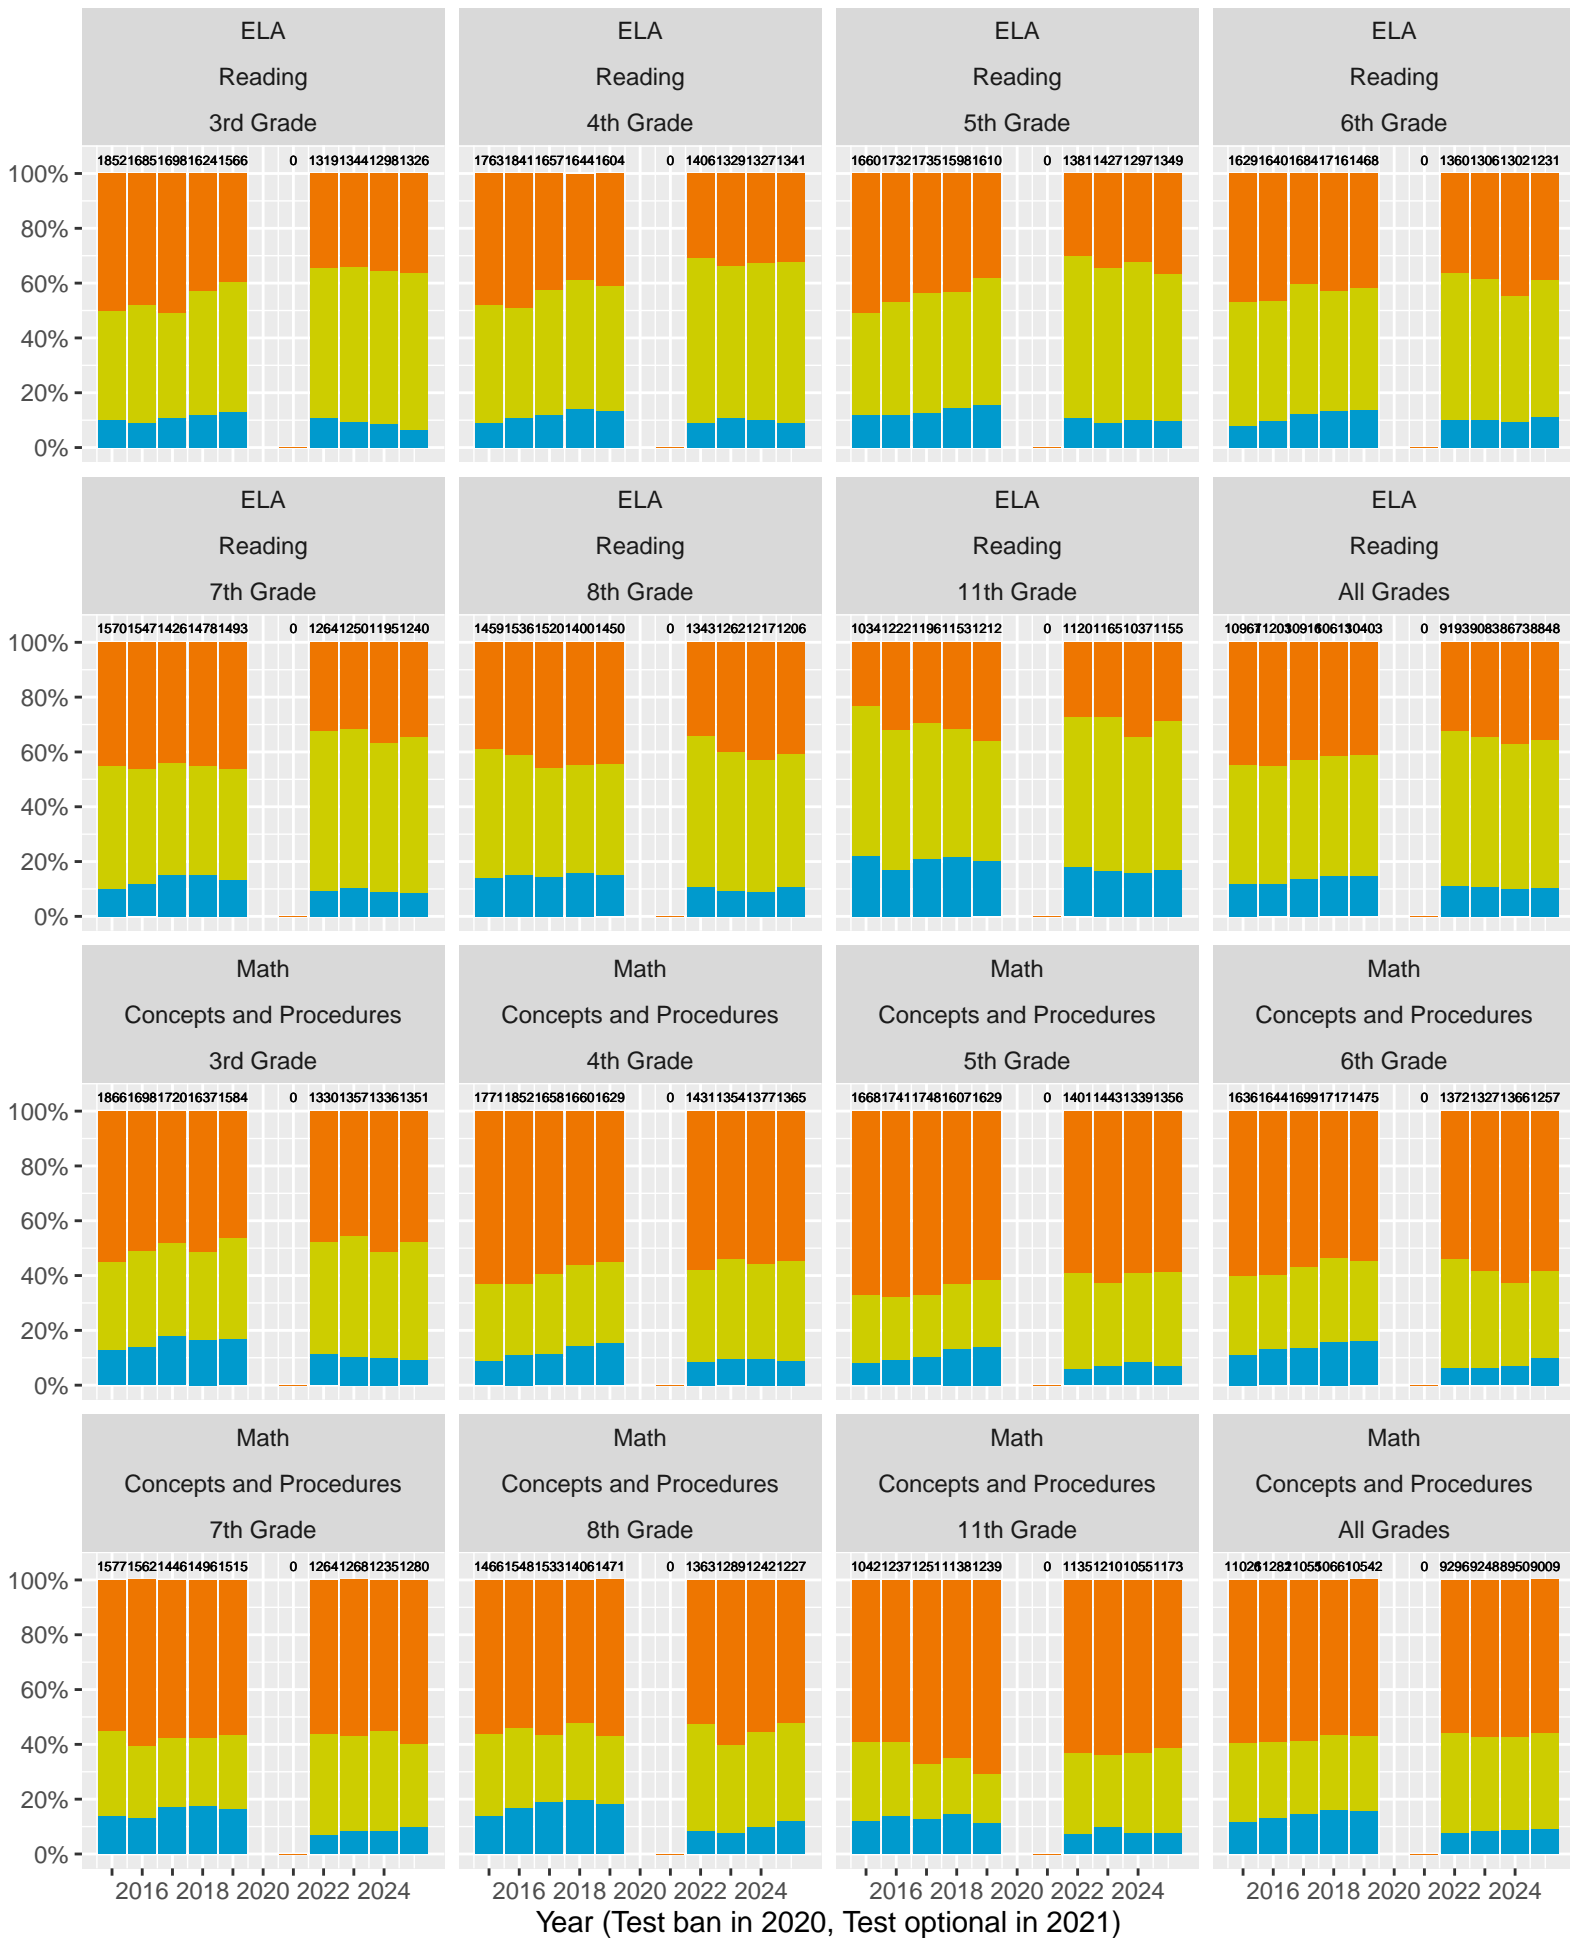

ELA and Math drilldown to Subject Areas 1–4, by Year, by Grade.....p 5–8

Racial Distribution of Students in 2024.....p 9

All Grade ELA and Math by Sex, (Non–)White, Race, Disadvantage, Parent Ed p 10–14

CAST Life Sciences, Physical Science, Earth and Space Science.....p 15–17

CAST Life Sciences, Earth and Space by Sex.....p 18

CAST Physical Science by (Non–)White, Parent Education.....p 19–20

CAASPP Test Performance: Hayward Unified School District

Key: ■ Standard Exceeded ■ Standard Met ■ Standard Nearly Met ■ Standard Not Met

Grades stacked (trends, variance, outliers)

Hayward Unified School District (Subject Area 1)

Key: ■ Above Standard ■ Near Standard ■ Below Standard