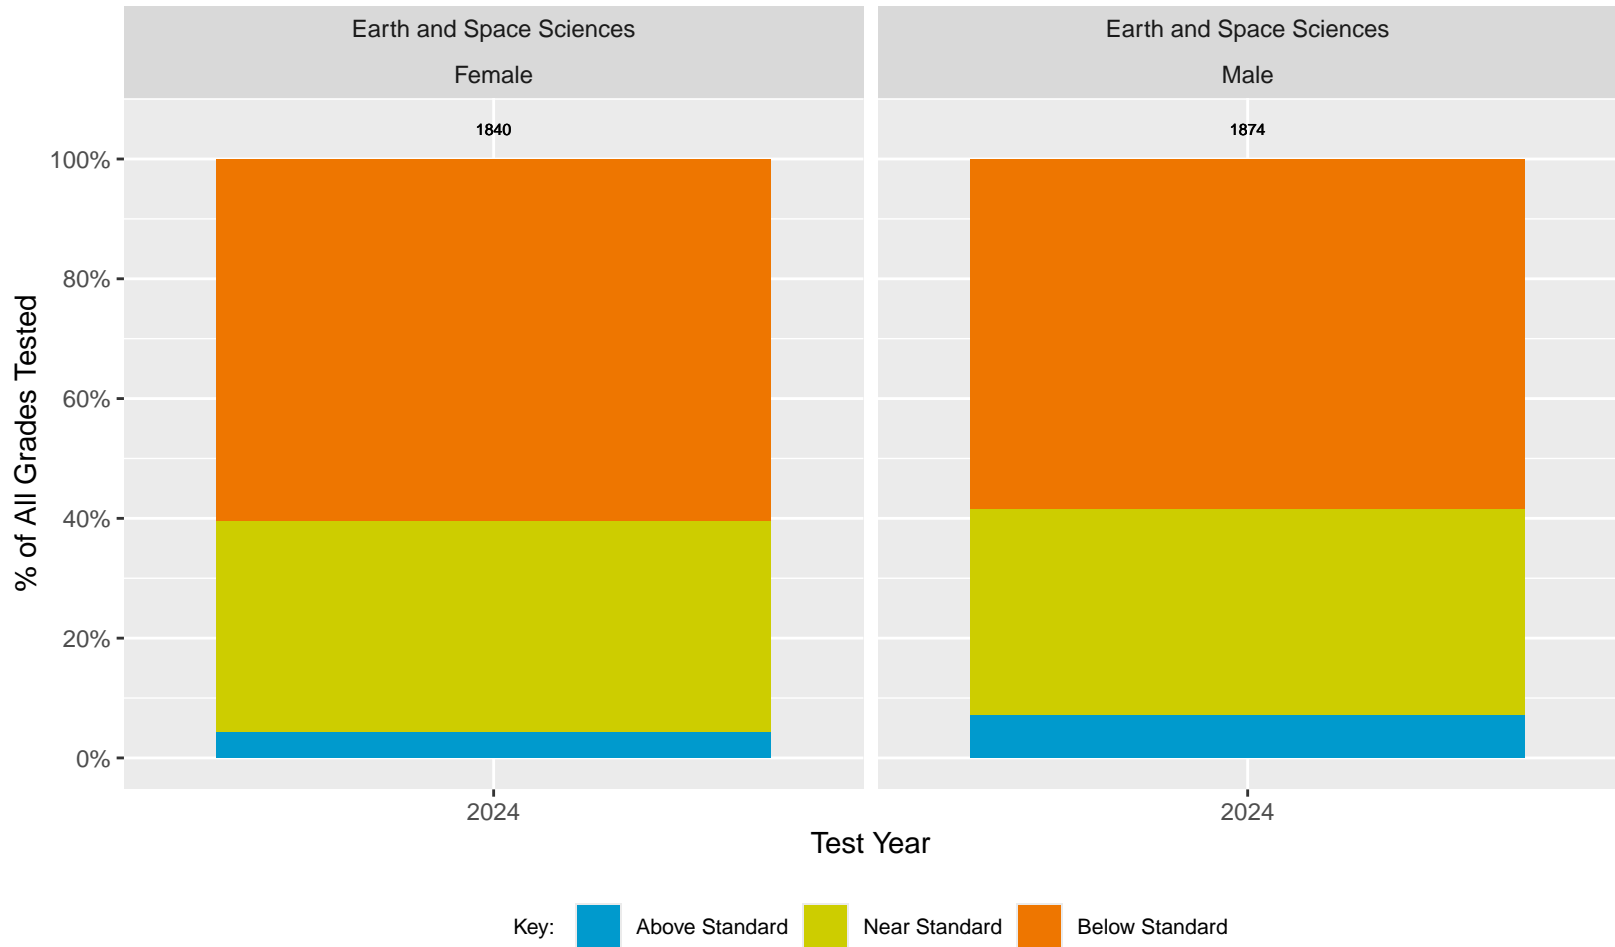

CA Science Test (CAST): Hayward Unified School District (Physical Sciences)

Key: ■ Above Standard ■ Near Standard ■ Below Standard

CA Science Test (CAST): Hayward Unified School District (Earth and Space Sciences)

Key: ■ Above Standard ■ Near Standard ■ Below Standard

CA Science Test (CAST): Hayward Unified School District (Sex)

CA Science Test (CAST): Hayward Unified School District (Sex)

CA Science Test (CAST): Hayward Unified School District by Non-White + White