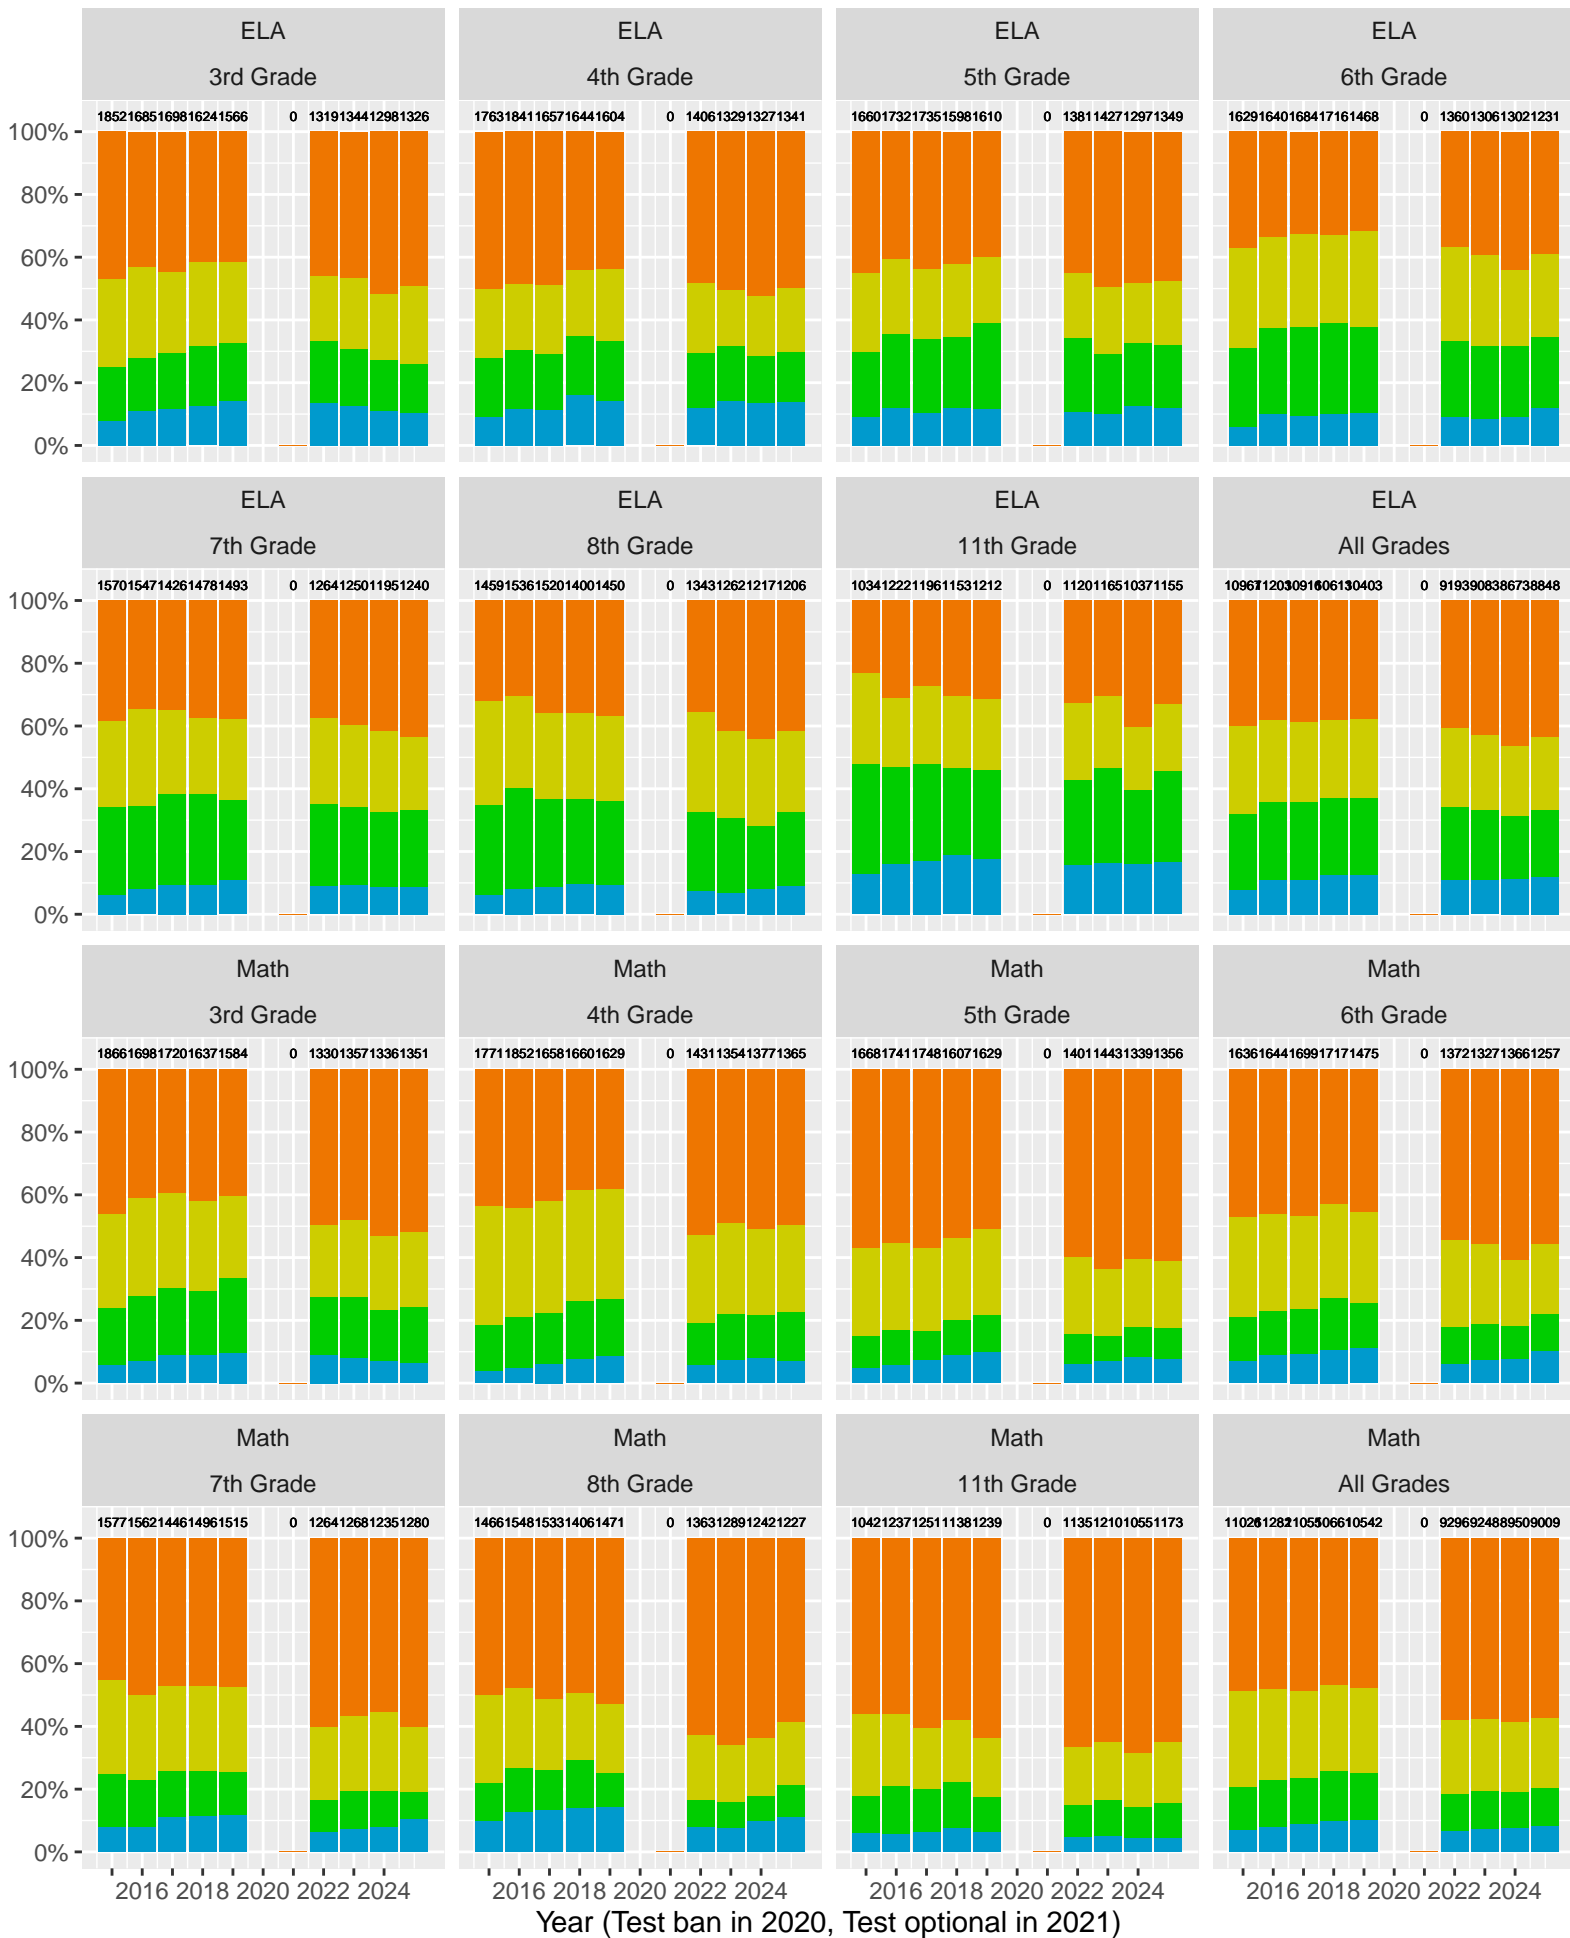

CAASPP Test Performance: Hayward Unified School District

Key: ■ Standard Exceeded ■ Standard Met ■ Standard Nearly Met ■ Standard Not Met