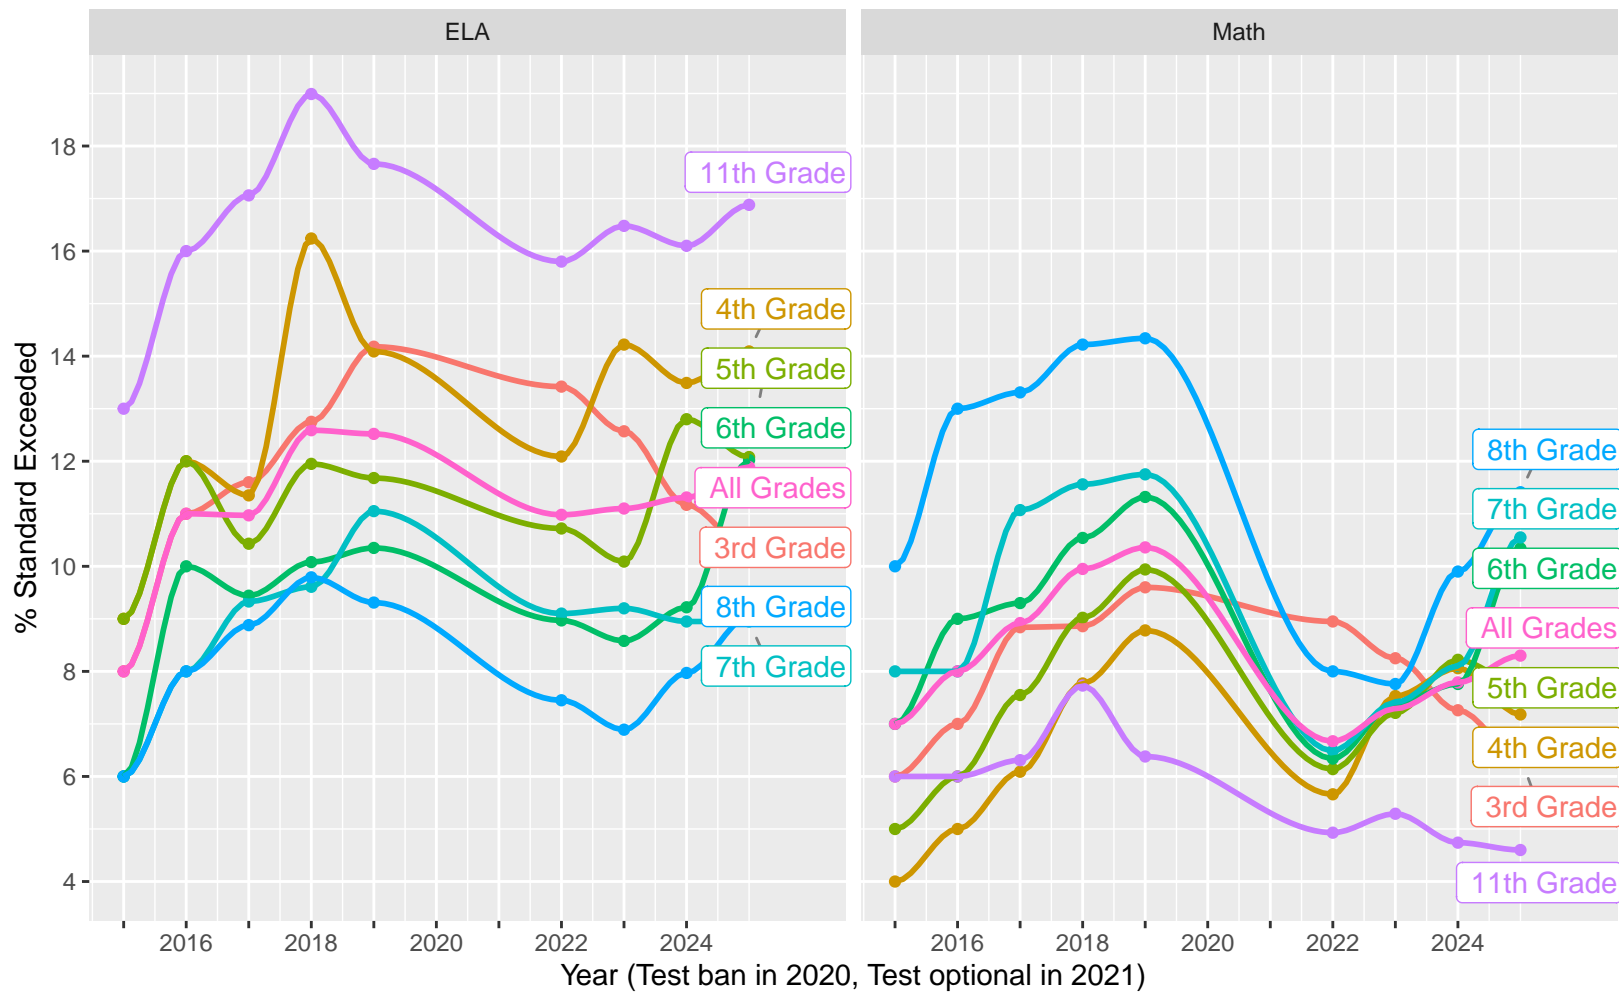

Grades stacked (trends, variance, outliers)