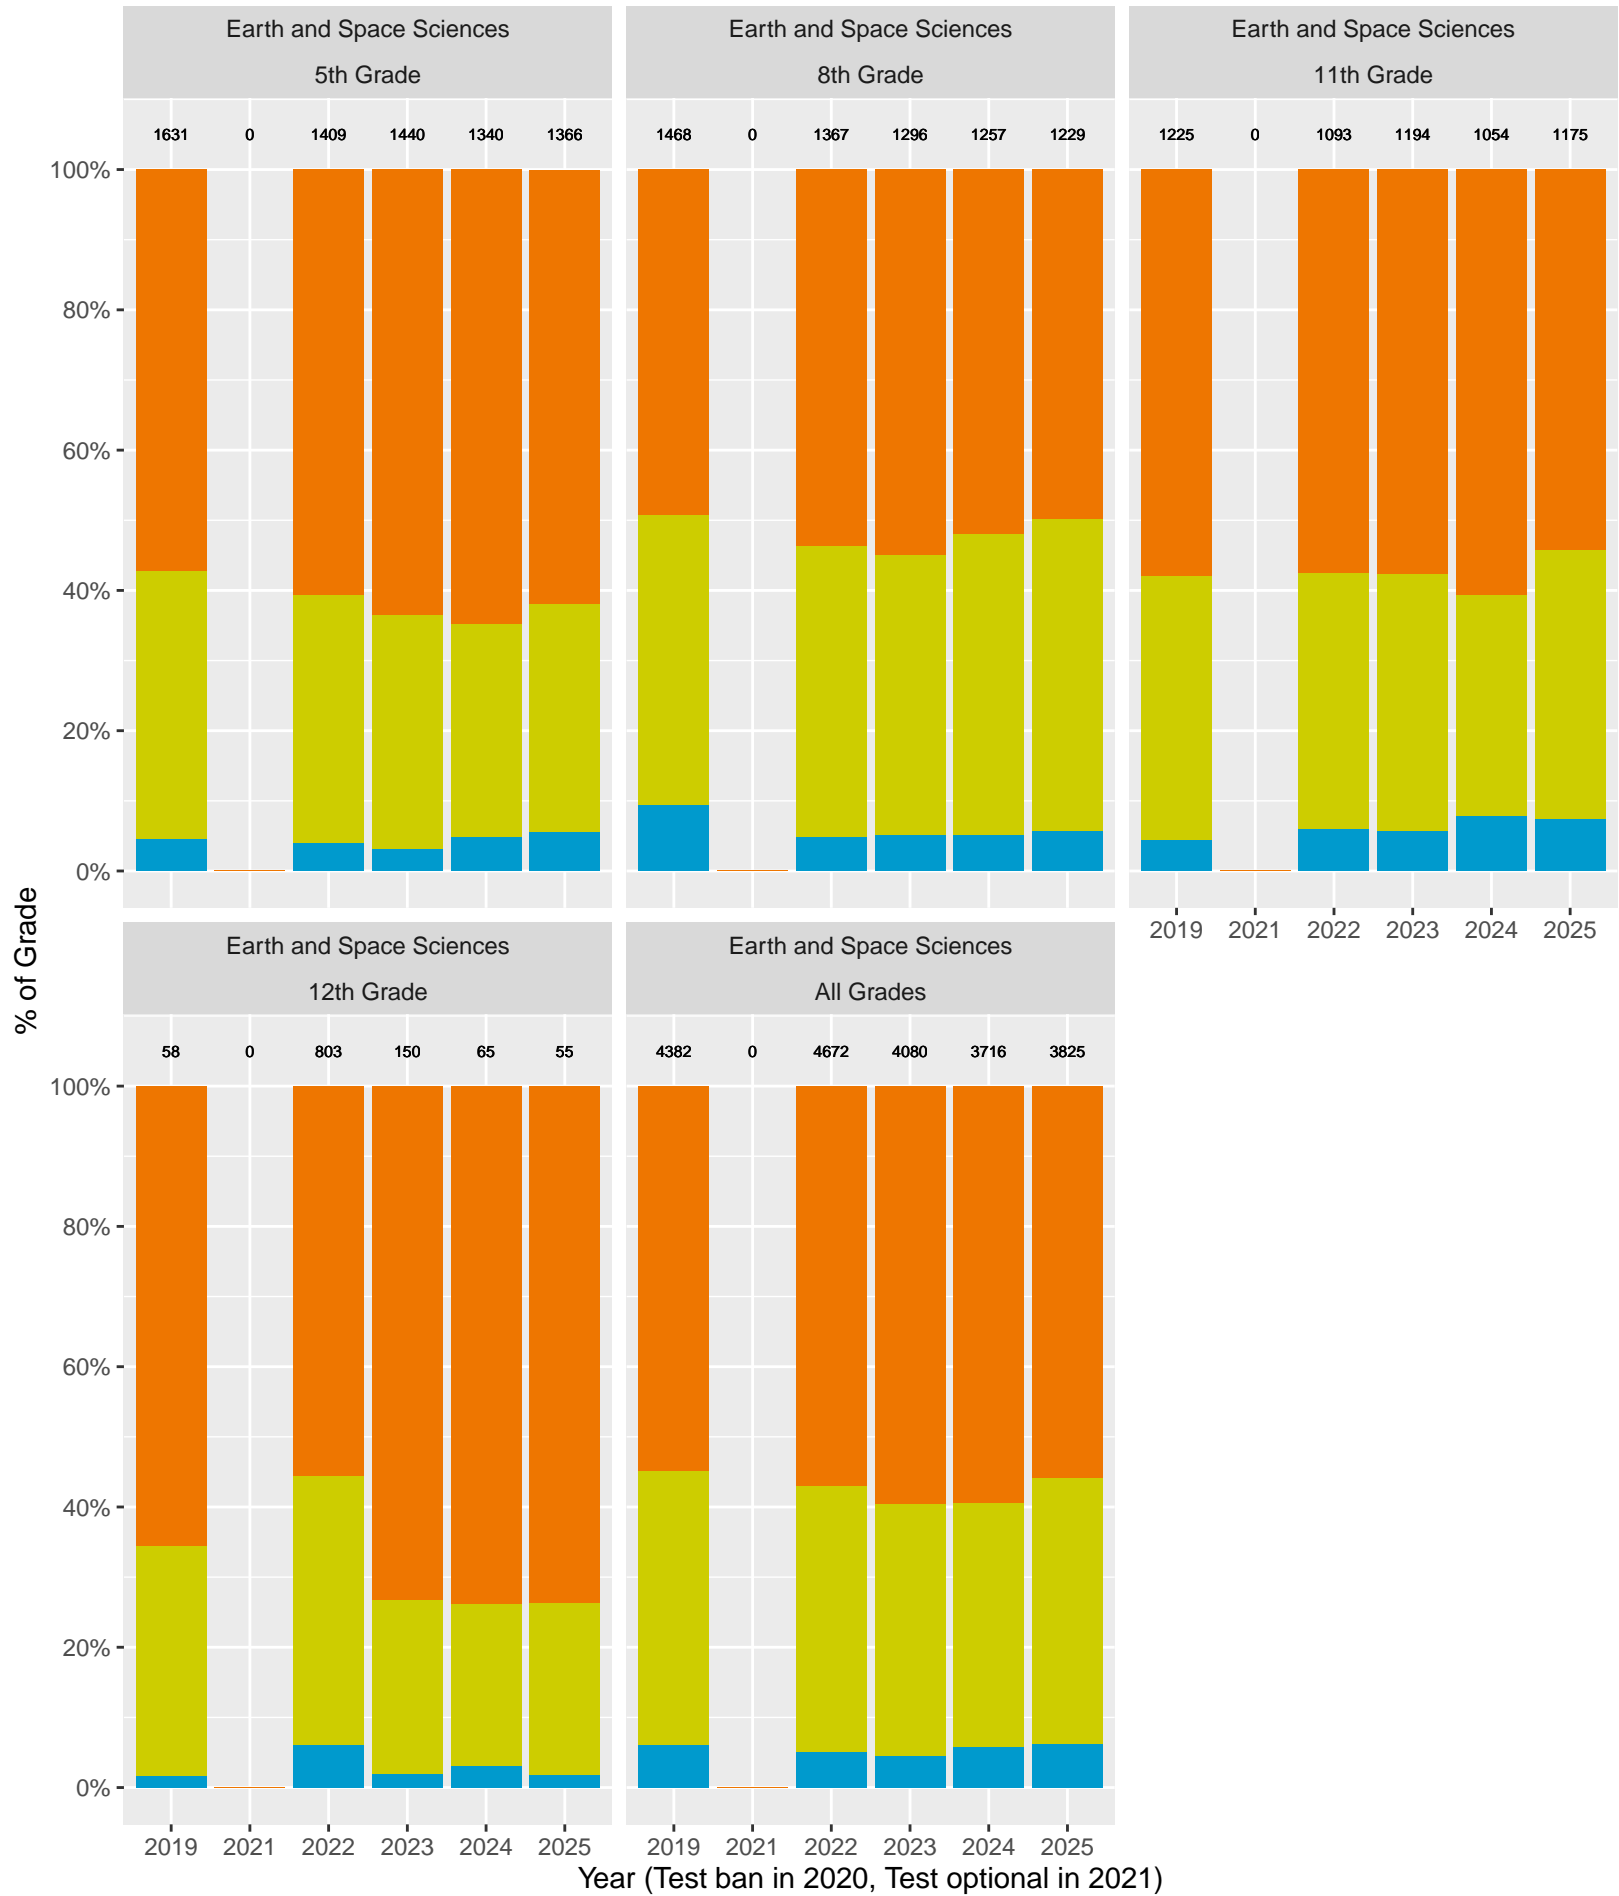

CA Science Test (CAST): Hayward Unified School District (Earth and Space Sciences)

Key: ■ Above Standard ■ Near Standard ■ Below Standard