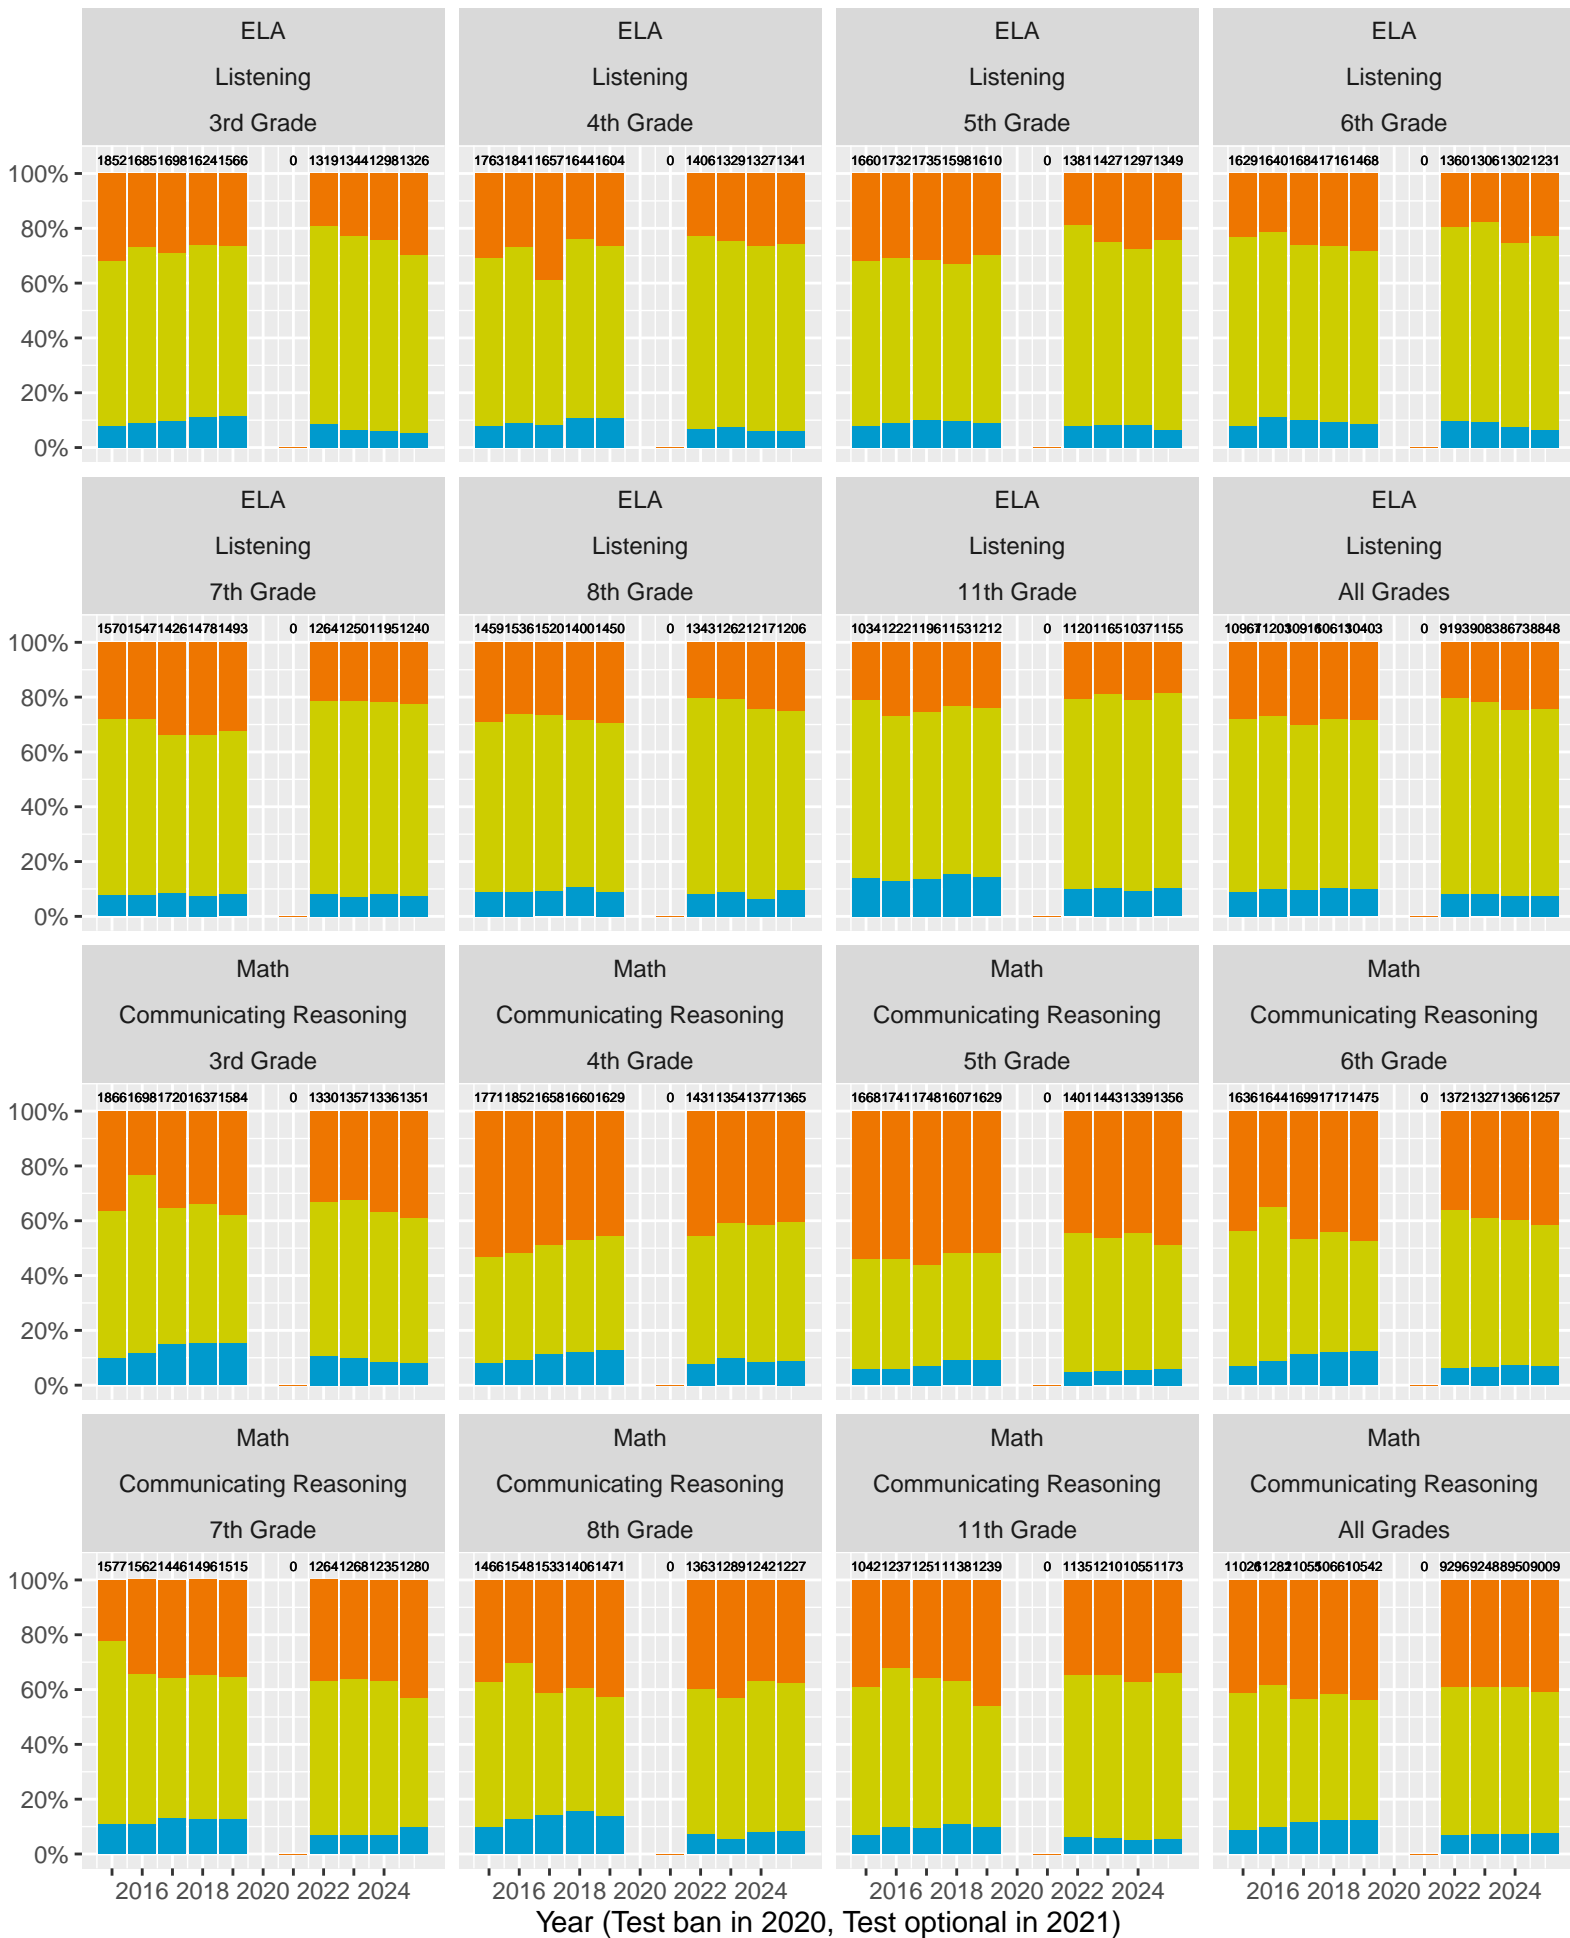

ELA and Math drilldown to Subject Areas 1–4, by Year, by Grade.....p 5–8

Racial Distribution of Students in 2024.....p 9

All Grade ELA and Math by Sex, (Non–)White, Race, Disadvantage, Parent Ed p 10–14

Key: ■ Standard Exceeded ■ Standard Met ■ Standard Nearly Met ■ Standard Not Met

Grades stacked (trends, variance, outliers)

Hayward Unified School District (Subject Area 1)

Key: ■ Above Standard ■ Near Standard ■ Below Standard

Hayward Unified School District (Subject Area 2)

Key: Above Standard Near Standard Below Standard

Hayward Unified School District (Subject Area 3)

Key: ■ Above Standard ■ Near Standard ■ Below Standard

Hayward Unified School District (Subject Area 4)