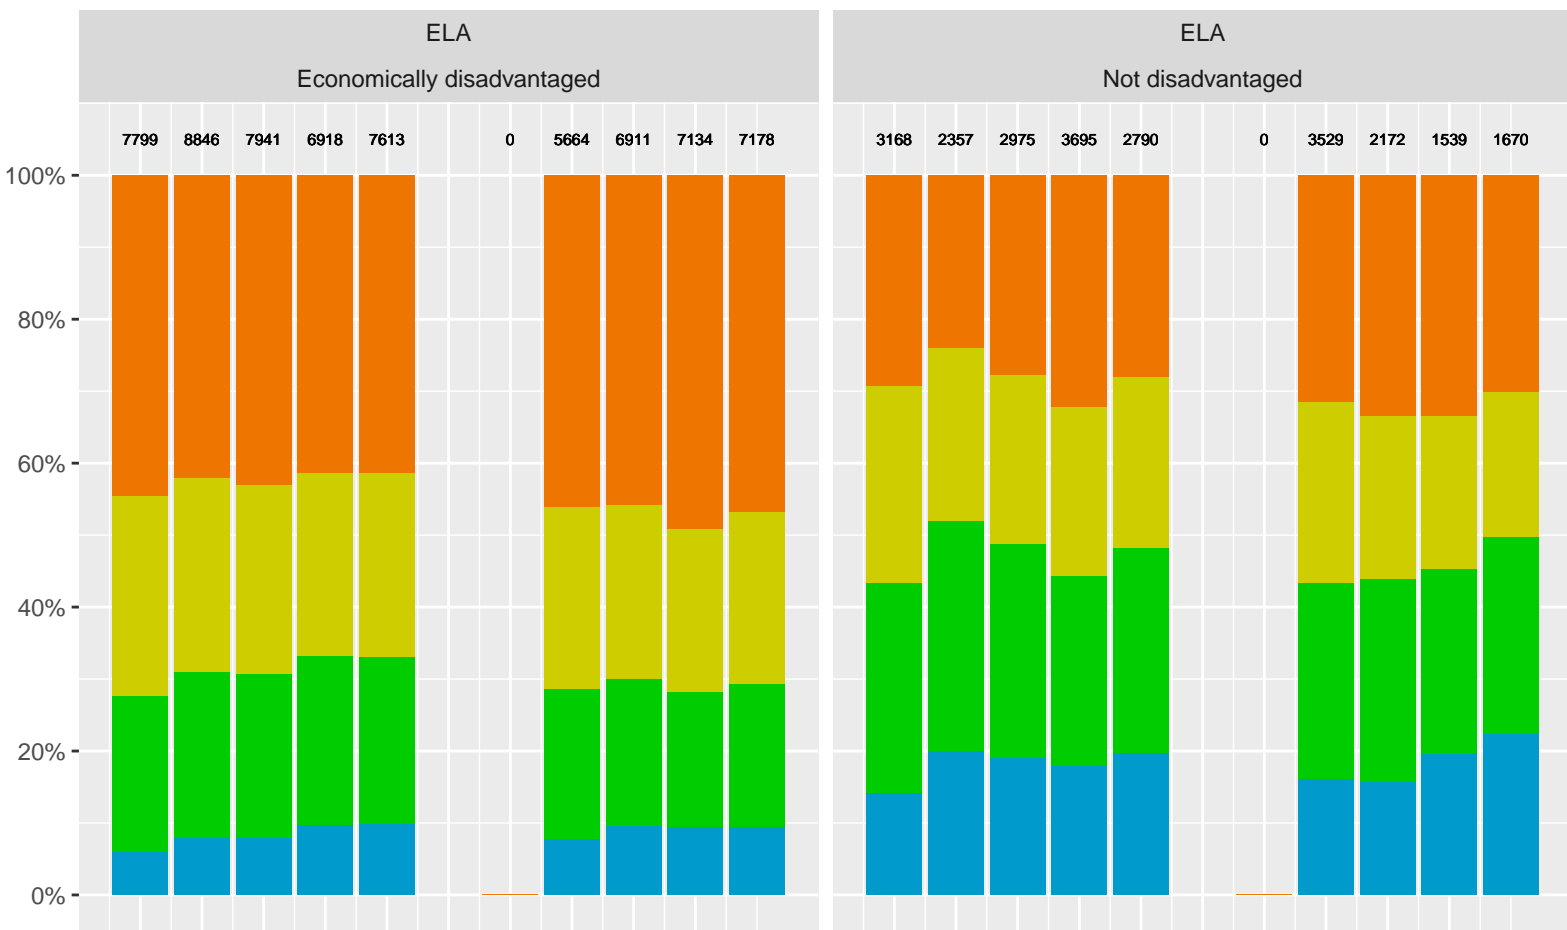

Hayward Unified School District by Non-White + White

Key: ■ Standard Exceeded ■ Standard Met ■ Standard Nearly Met ■ Standard Not Met

CAASPP Test Performance: Hayward Unified School District by Race

Key: ■ Standard Exceeded ■ Standard Met ■ Standard Nearly Met ■ Standard Not Met

Hayward Unified School District by Economic Disadvantage

Key: ■ Standard Exceeded ■ Standard Met ■ Standard Nearly Met ■ Standard Not Met

Hayward Unified School District (2024) by Parent's Education Level