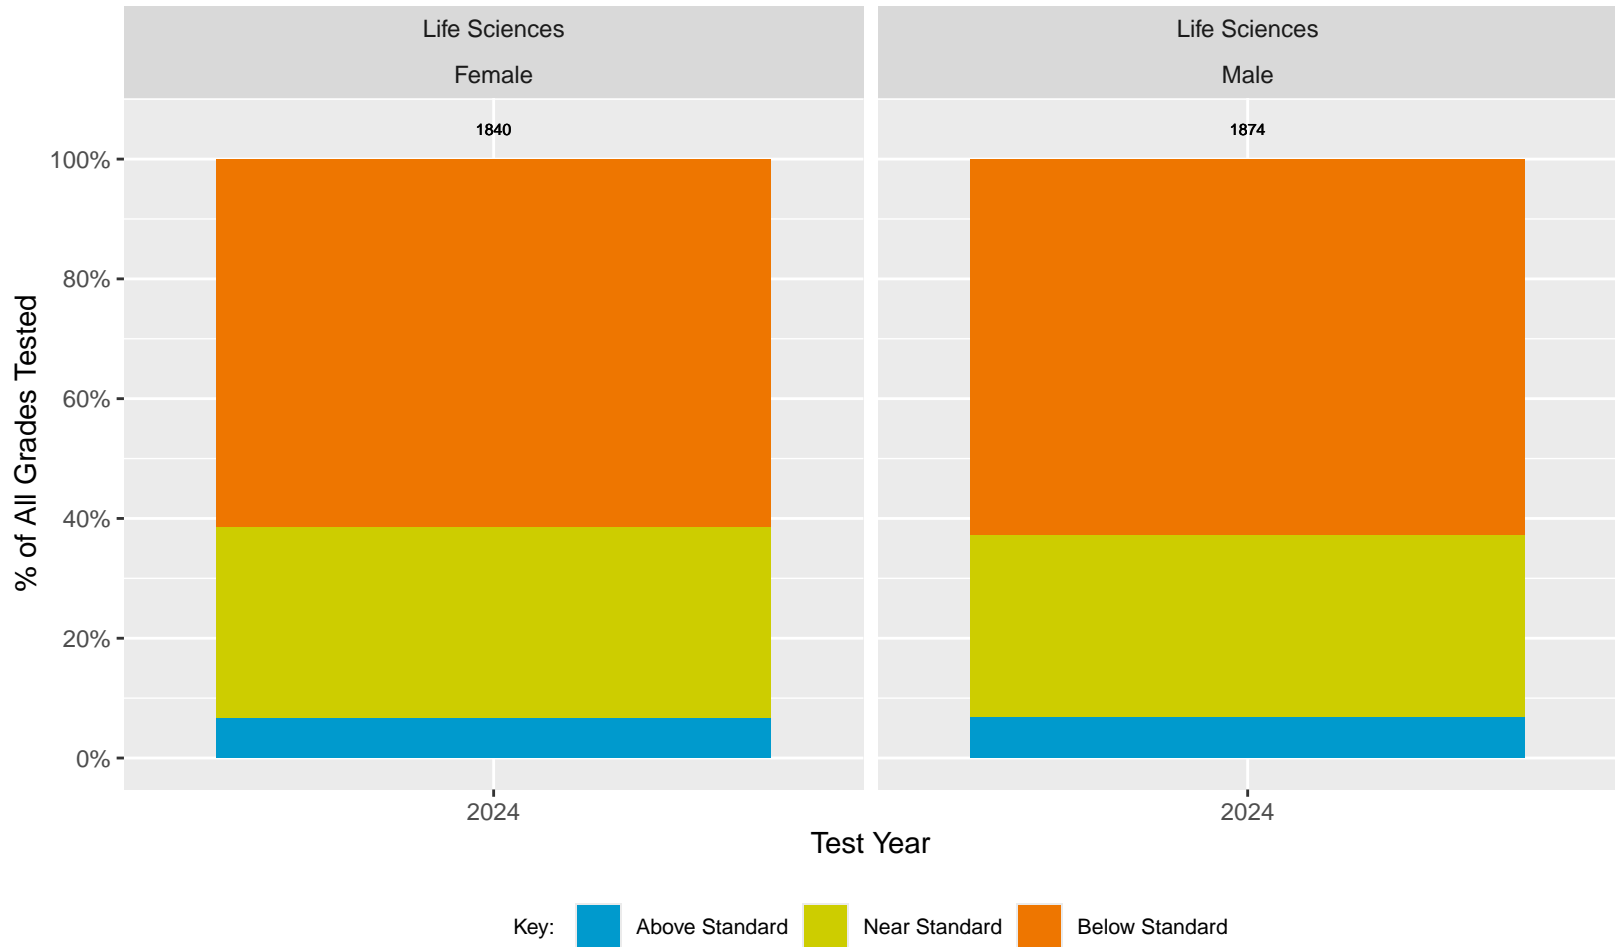

CA Science Test (CAST): Hayward Unified School District (Physical Sciences)

Key: ■ Above Standard ■ Near Standard ■ Below Standard

CA Science Test (CAST): Hayward Unified School District (Earth and Space Sciences)

Key: ■ Above Standard ■ Near Standard ■ Below Standard

CA Science Test (CAST): Hayward Unified School District (Sex)

CA Science Test (CAST): Hayward Unified School District (Sex)

CA Science Test (CAST): Hayward Unified School District by Non-White + White