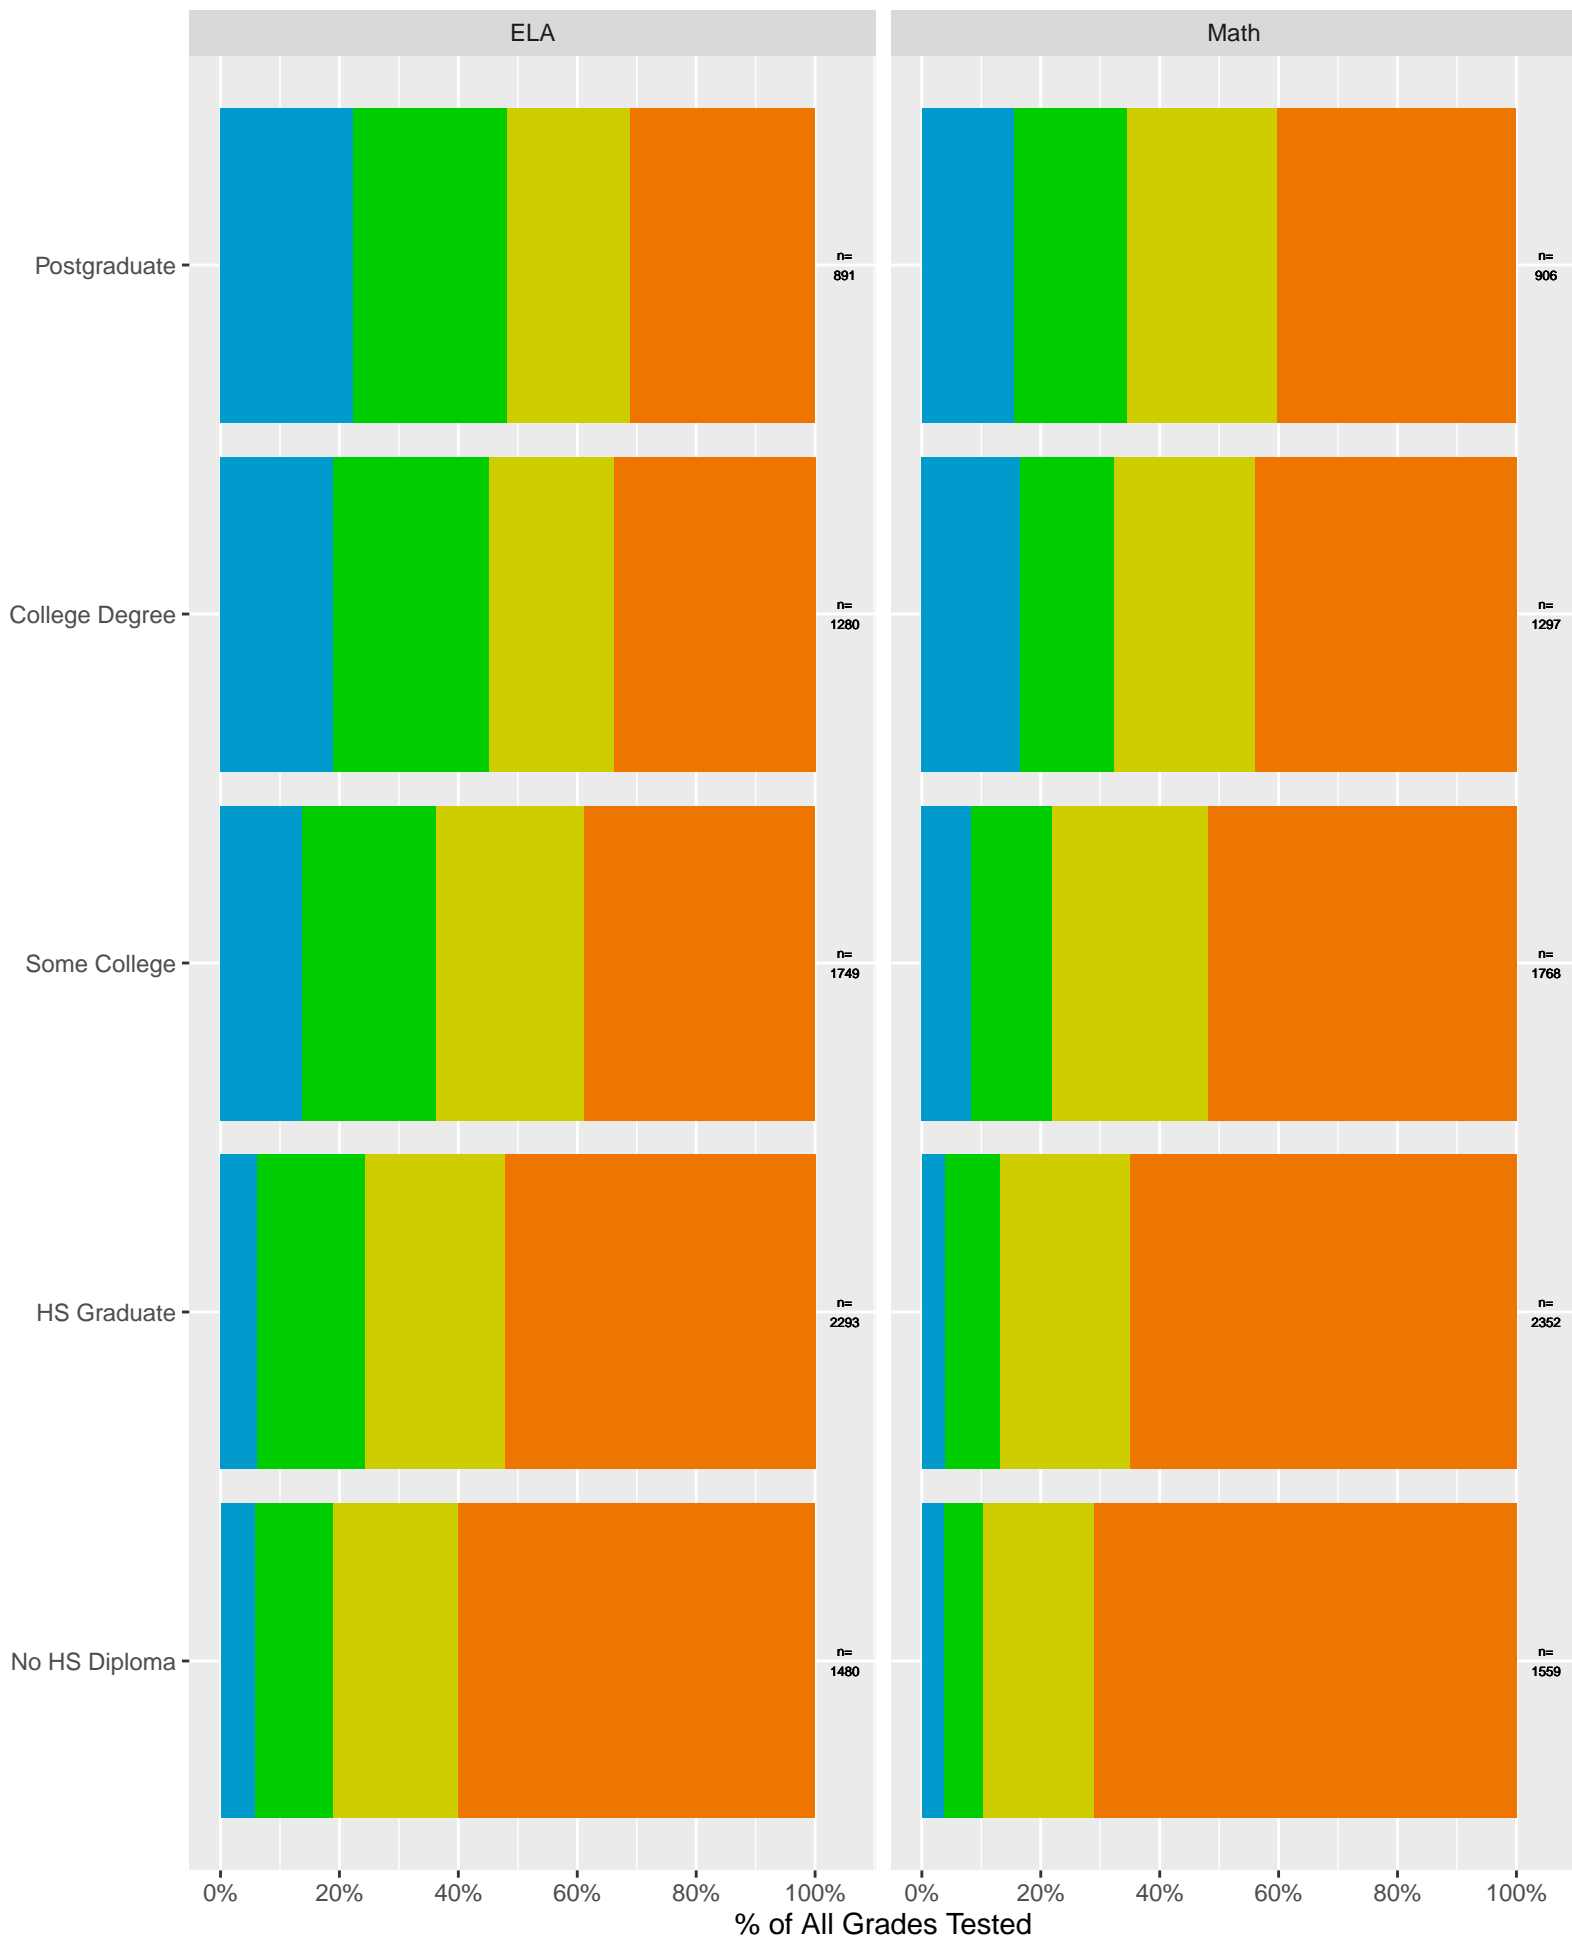

Hayward Unified School District (2024) by Parent's Education Level

Key: ■ Standard Exceeded ■ Standard Met ■ Standard Nearly Met ■ Standard Not Met