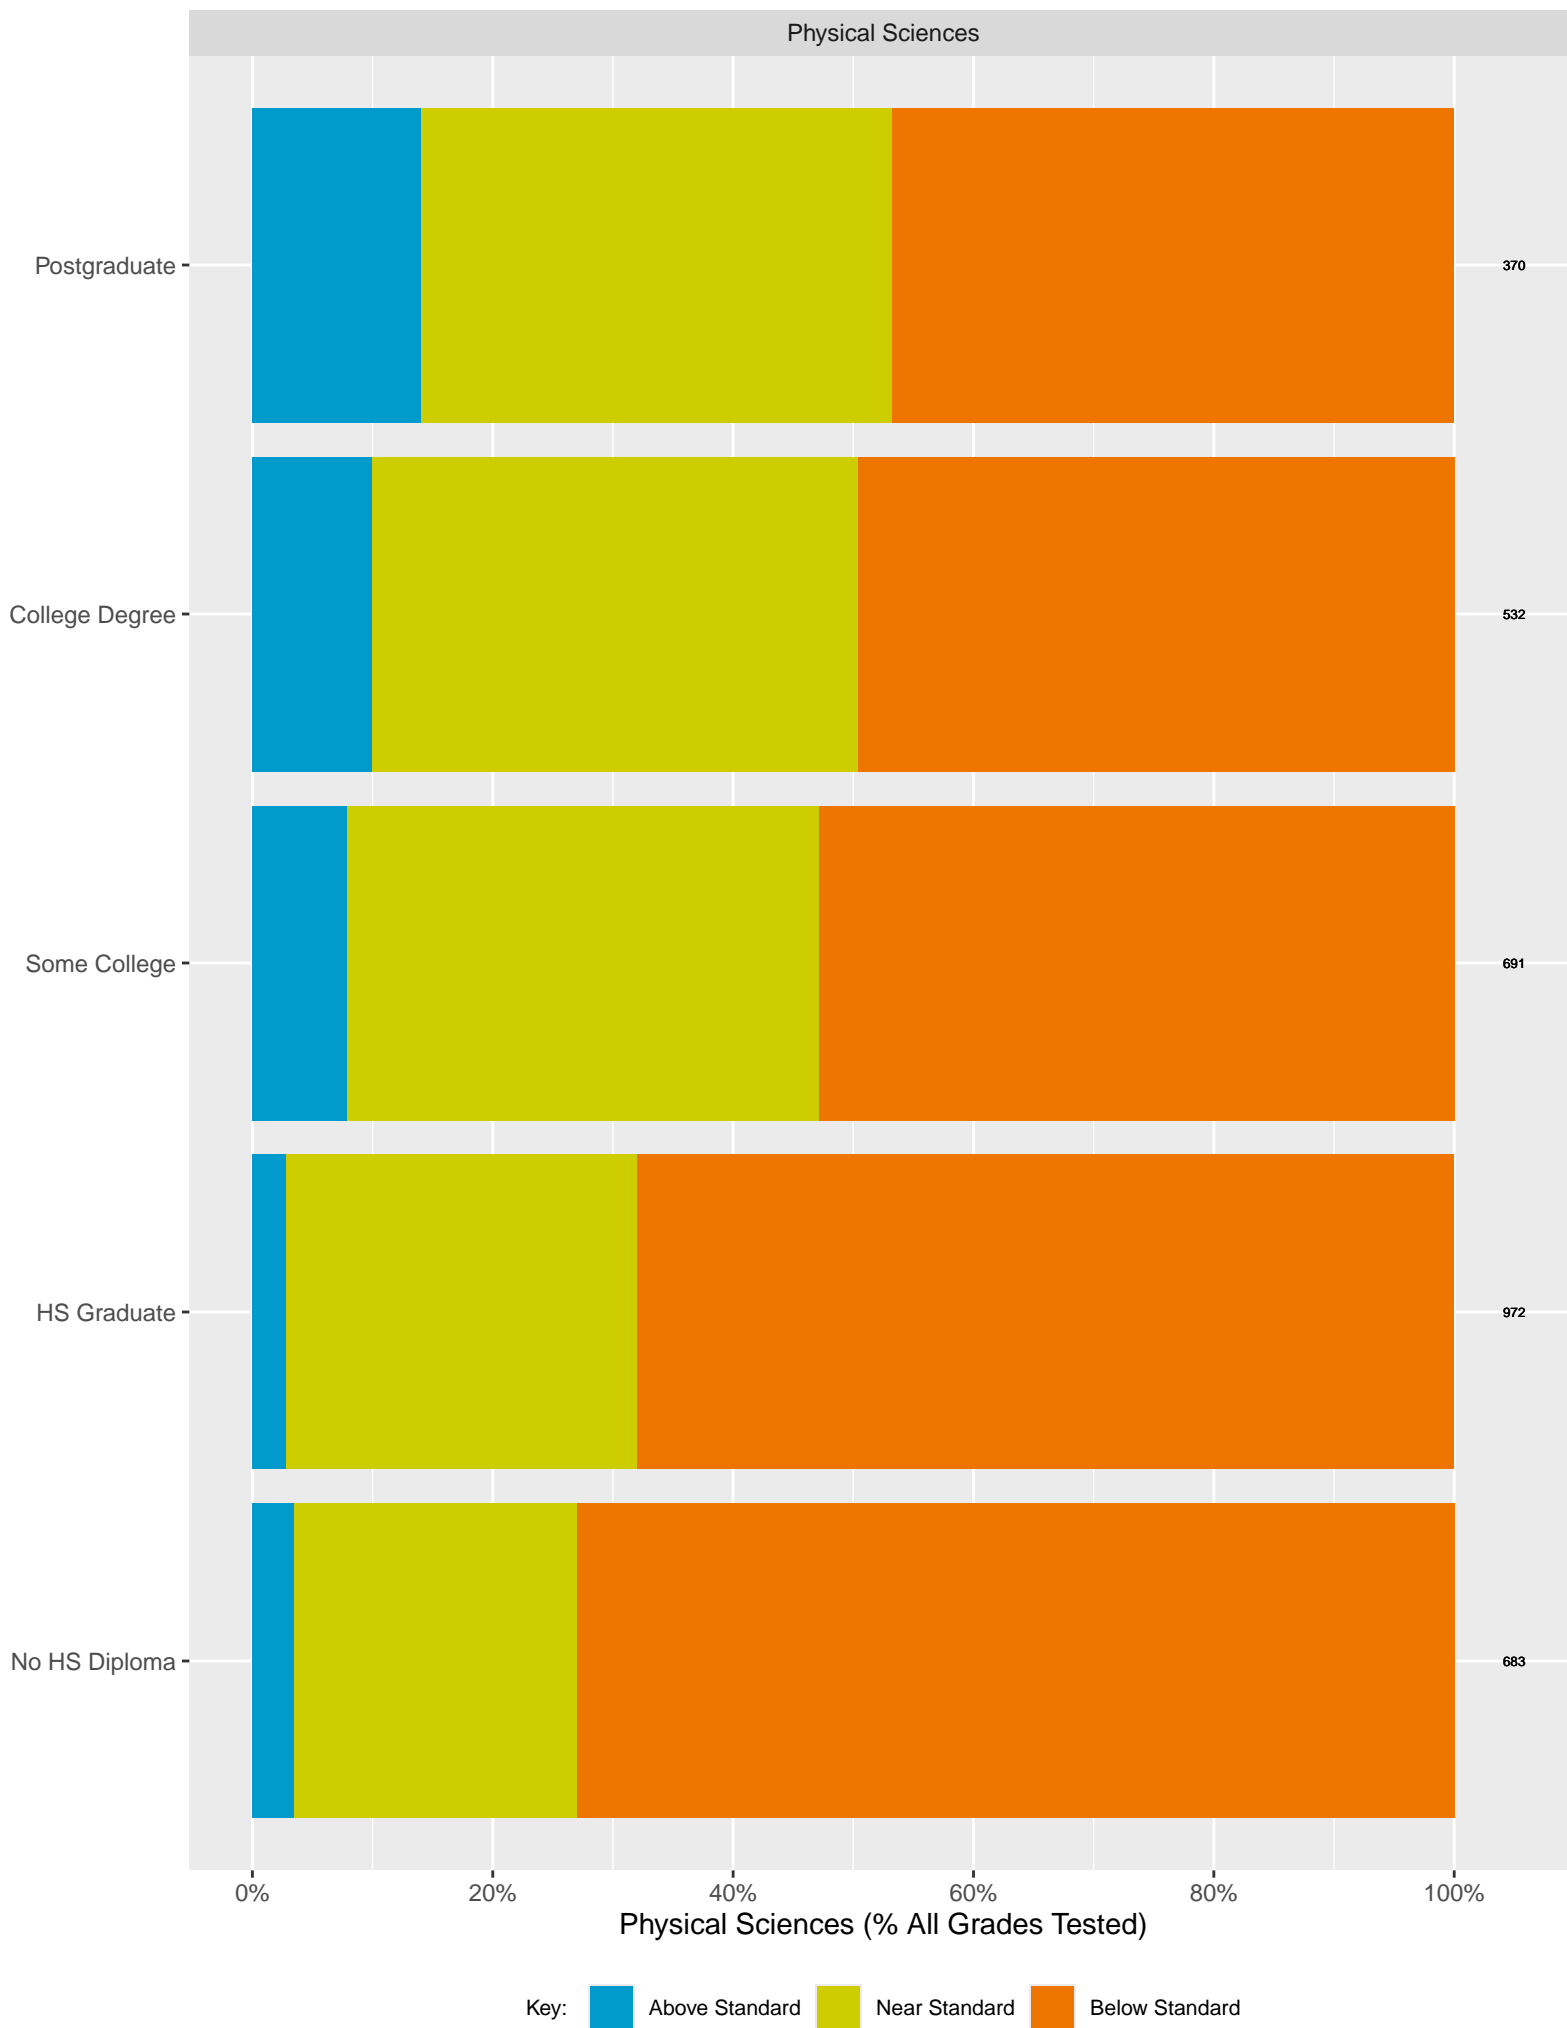

Hayward Unified School District CAST (2024) by Parent's Education Level