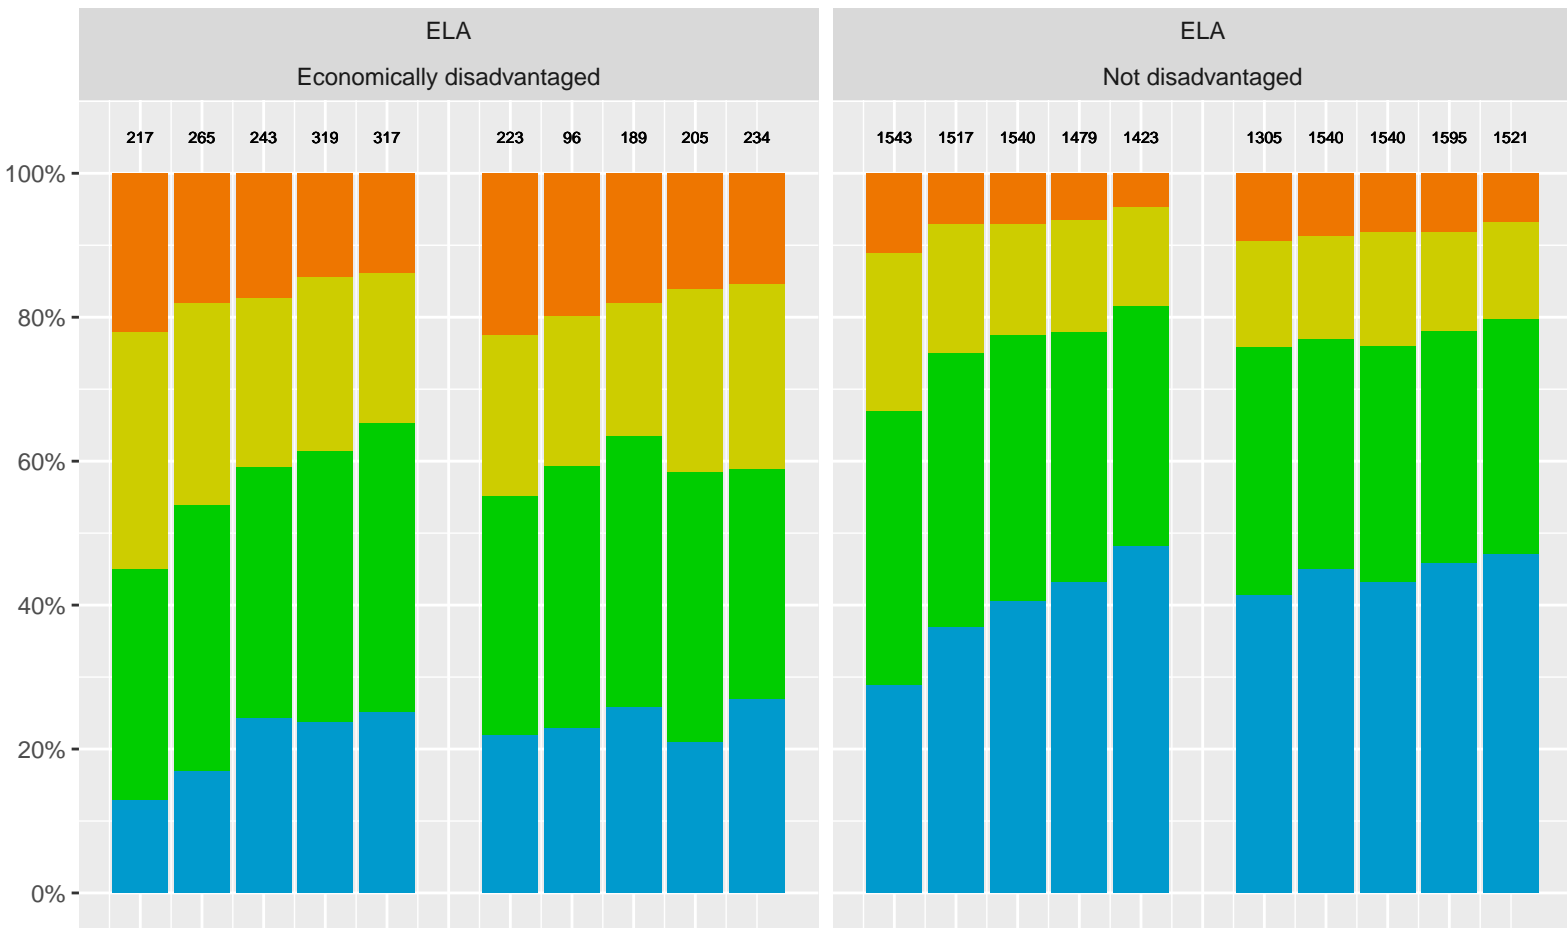

Racial distribution of El Segundo Unified School District students tested in 2024

El Segundo Unified School District by Sex

Key: ■ Standard Exceeded ■ Standard Met ■ Standard Nearly Met ■ Standard Not Met

El Segundo Unified School District by Non-White + White

Key: ■ Standard Exceeded ■ Standard Met ■ Standard Nearly Met ■ Standard Not Met

EI Segundo Unified School District by Economic Disadvantage

Key: Standard Exceeded Standard Met Standard Nearly Met Standard Not Met