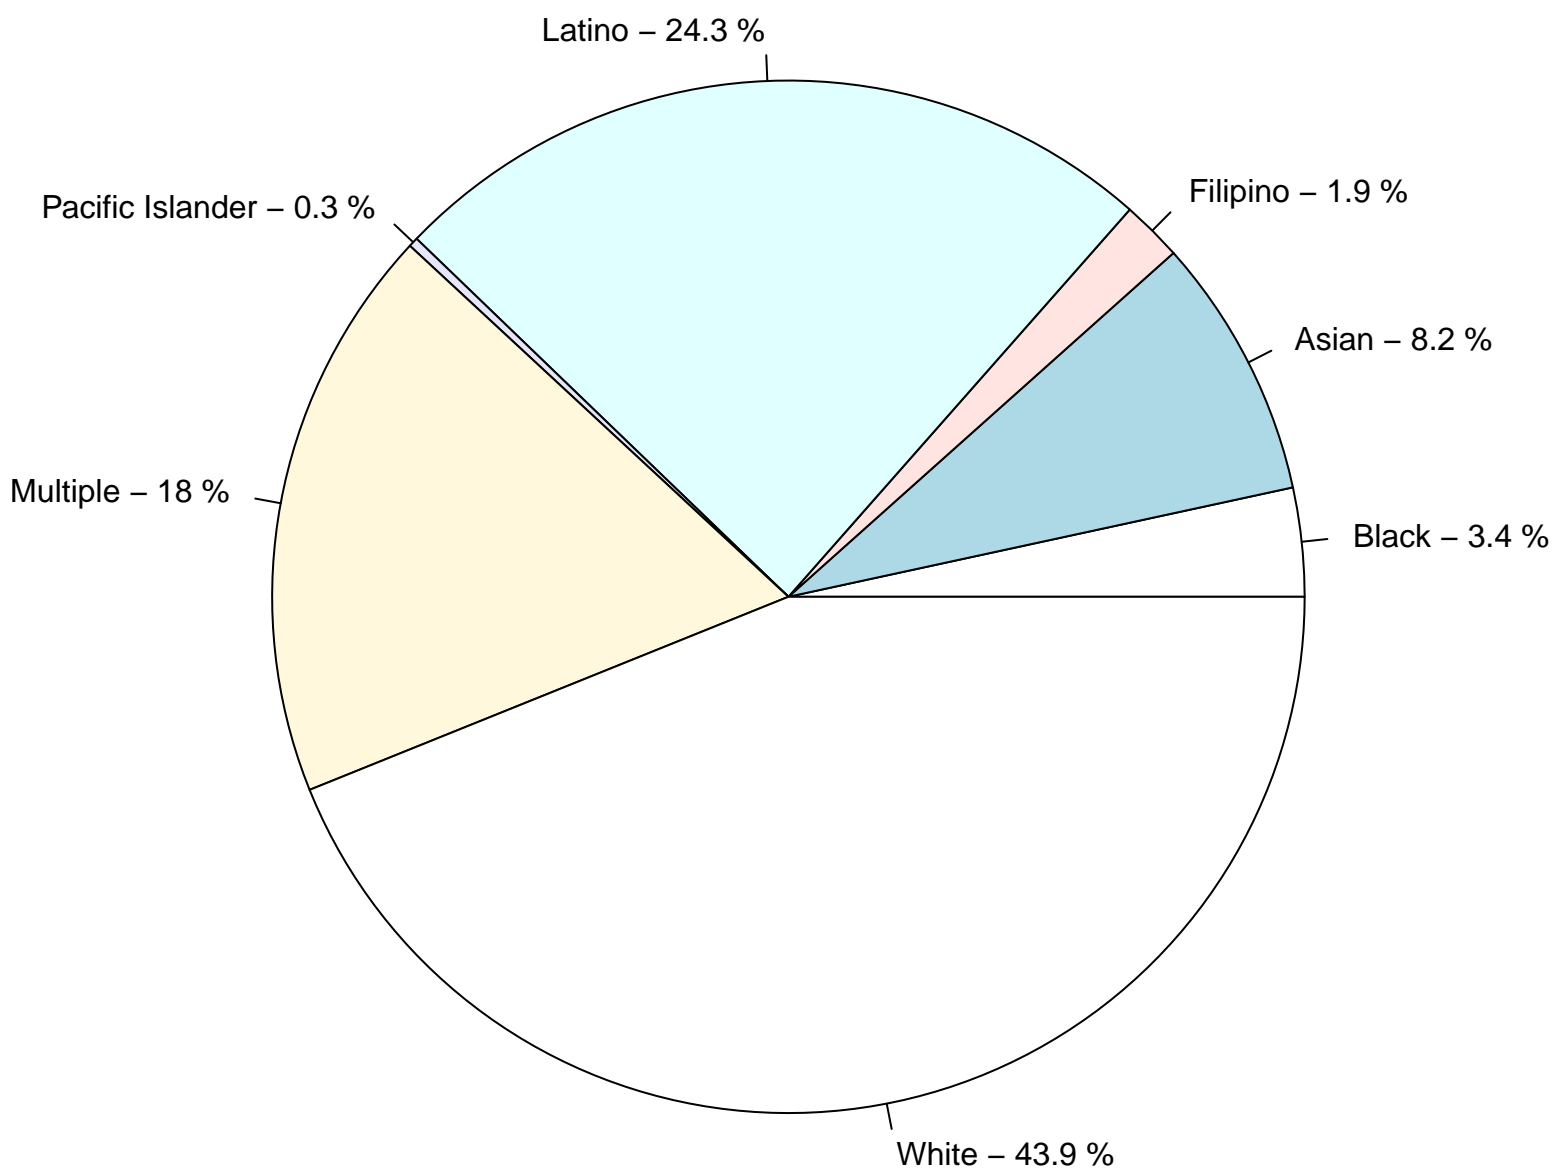

Key: ■ Above Standard ■ Near Standard ■ Below Standard

EI Segundo Unified School District (Subject Area 2)

Key: ■ Above Standard ■ Near Standard ■ Below Standard

El Segundo Unified School District (Subject Area 3)

Key: ■ Above Standard ■ Near Standard ■ Below Standard

El Segundo Unified School District (Subject Area 4)

Key: ■ Above Standard ■ Near Standard ■ Below Standard

Racial distribution of El Segundo Unified School District students tested in 2024