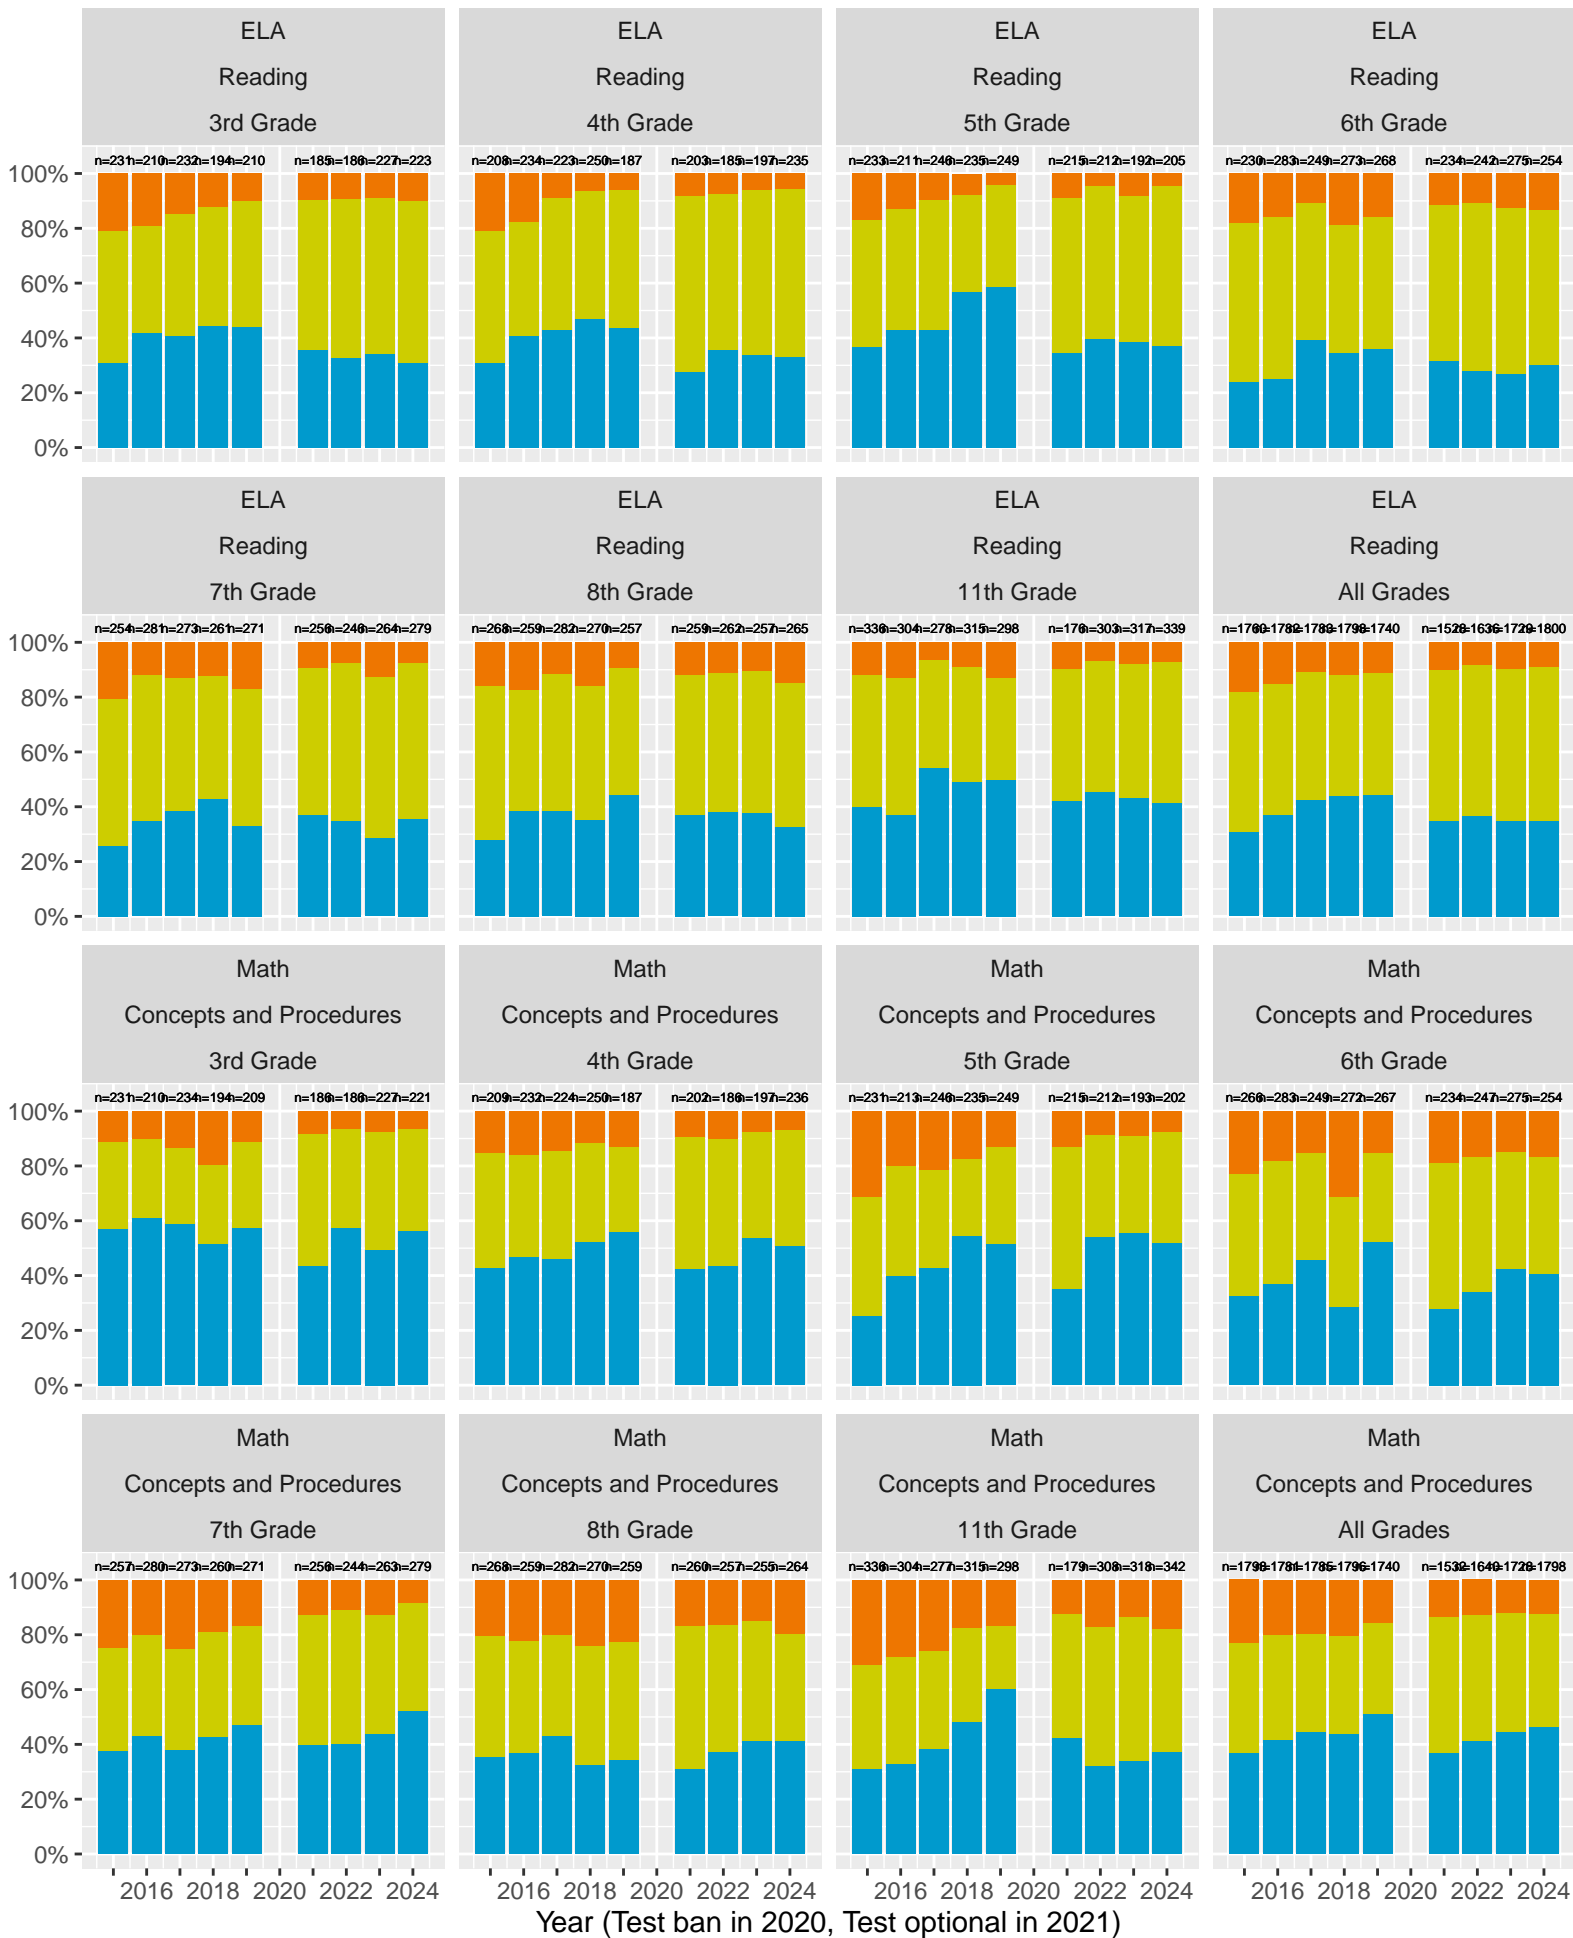

2015–24 CAASPP Trends for the El Segundo Unified School District

November 2024
Piedmont, California

TABLE OF CONTENTS

High Level ELA and Math, trending by Year and broken out by Grade.....	p 3
Year over Year (YoY) variation by Grade for Standard Met (and Exceeded).....	p 4
ELA and Math drilldown to Subject Areas 1–4, by Year, by Grade.....	p 5–8
Racial Distribution of Students in 2024.....	p 9
All Grade ELA and Math by Sex, (Non–)White, Disadvantage, Parent Ed.....	p 10–13
CAST Life Sciences, Physical Science, Earth and Space Science.....	p 14–16
CAST Life Sciences, Earth and Space by Sex.....	p 17
CAST Physical Science by (Non–)White, Parent Education.....	p 18–19

CAASPP Test Performance: EI Segundo Unified School District

Key: ■ Standard Exceeded ■ Standard Met ■ Standard Nearly Met ■ Standard Not Met

Grades stacked (trends, variance, outliers)

EI Segundo Unified School District (Subject Area 1)

Key: ■ Above Standard ■ Near Standard ■ Below Standard

EI Segundo Unified School District (Subject Area 2)

Key: ■ Above Standard ■ Near Standard ■ Below Standard

El Segundo Unified School District (Subject Area 3)