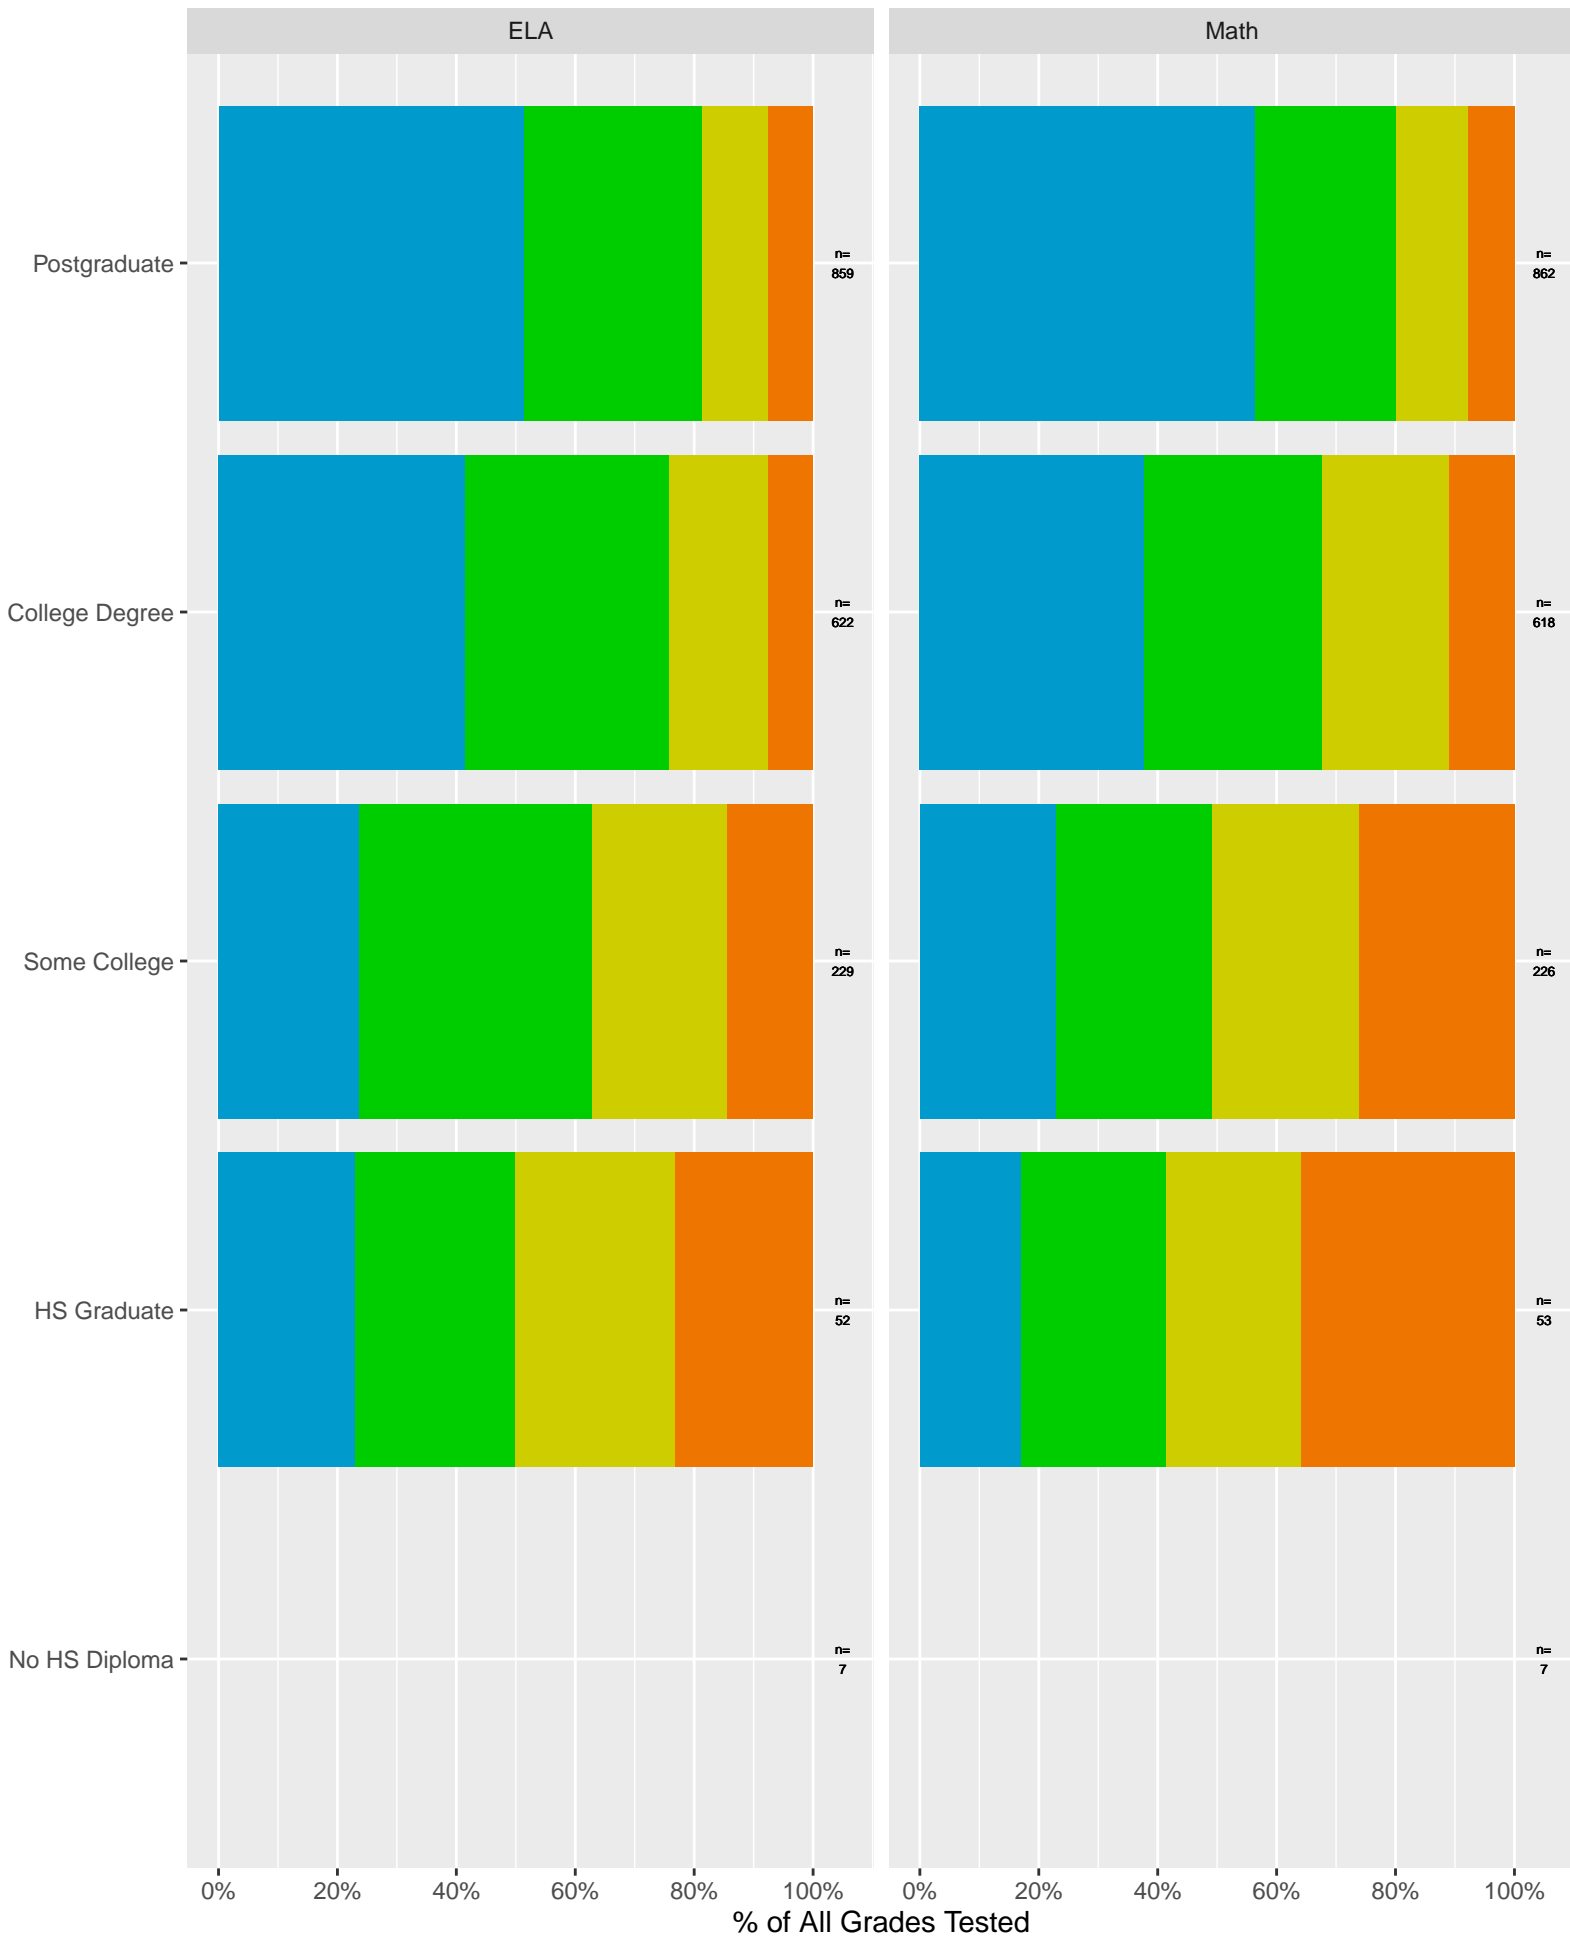

El Segundo Unified School District (2024) by Parent's Education Level

Key: ■ Standard Exceeded ■ Standard Met ■ Standard Nearly Met ■ Standard Not Met