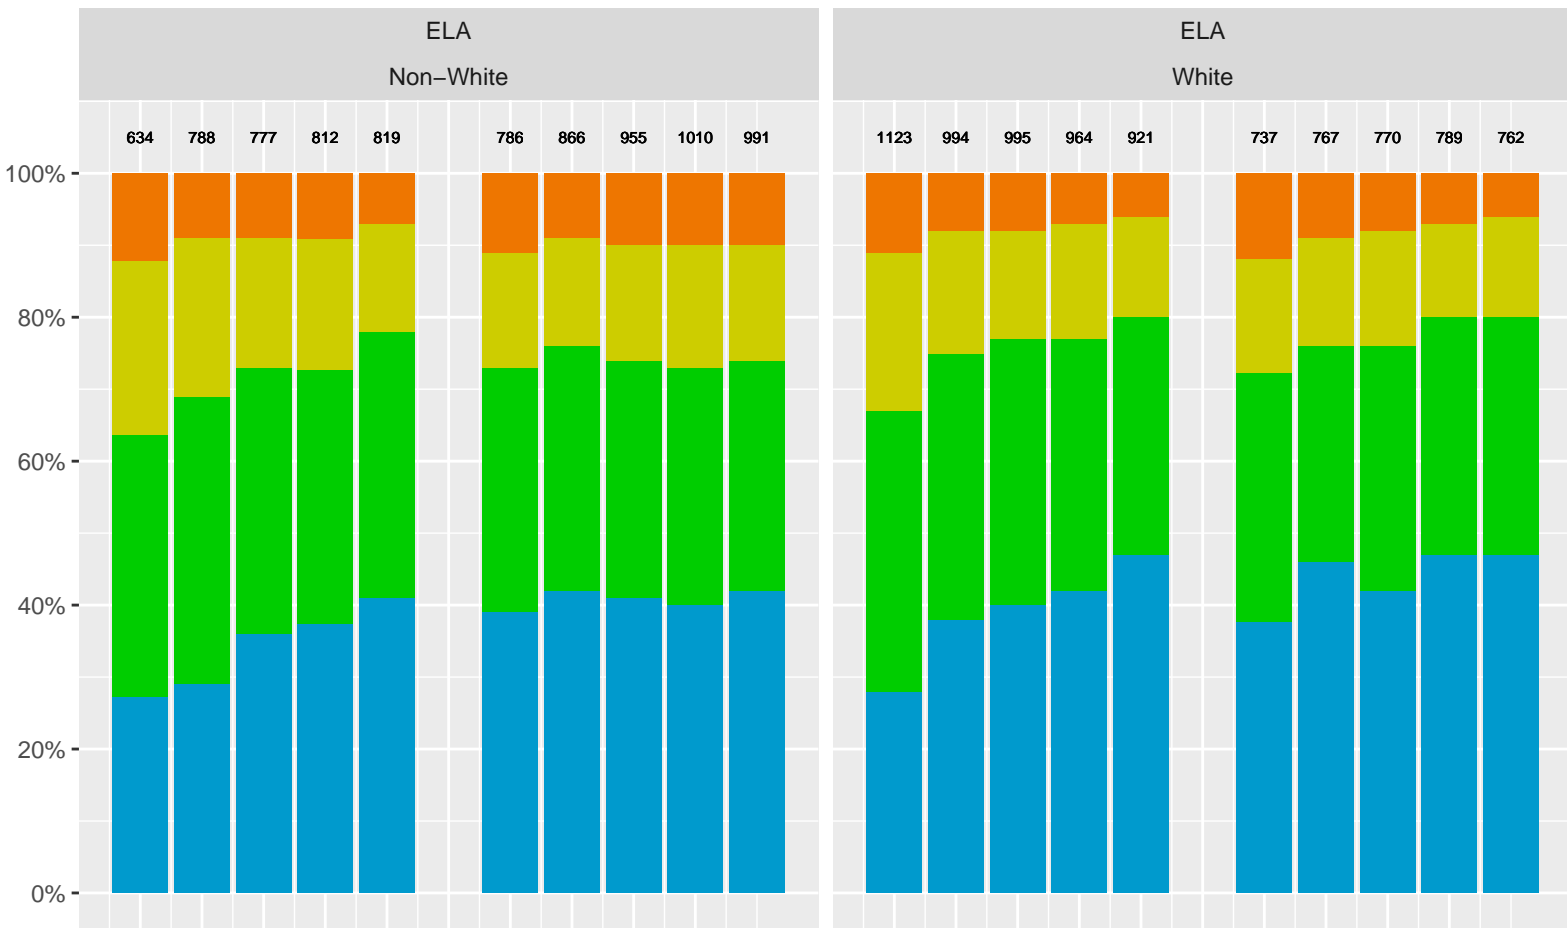

Racial distribution of El Segundo Unified School District students tested in 2024

El Segundo Unified School District by Sex

Key: ■ Standard Exceeded ■ Standard Met ■ Standard Nearly Met ■ Standard Not Met

El Segundo Unified School District by Non-White + White

Key: ■ Standard Exceeded ■ Standard Met ■ Standard Nearly Met ■ Standard Not Met

EI Segundo Unified School District by Economic Disadvantage

Key: Standard Exceeded Standard Met Standard Nearly Met Standard Not Met