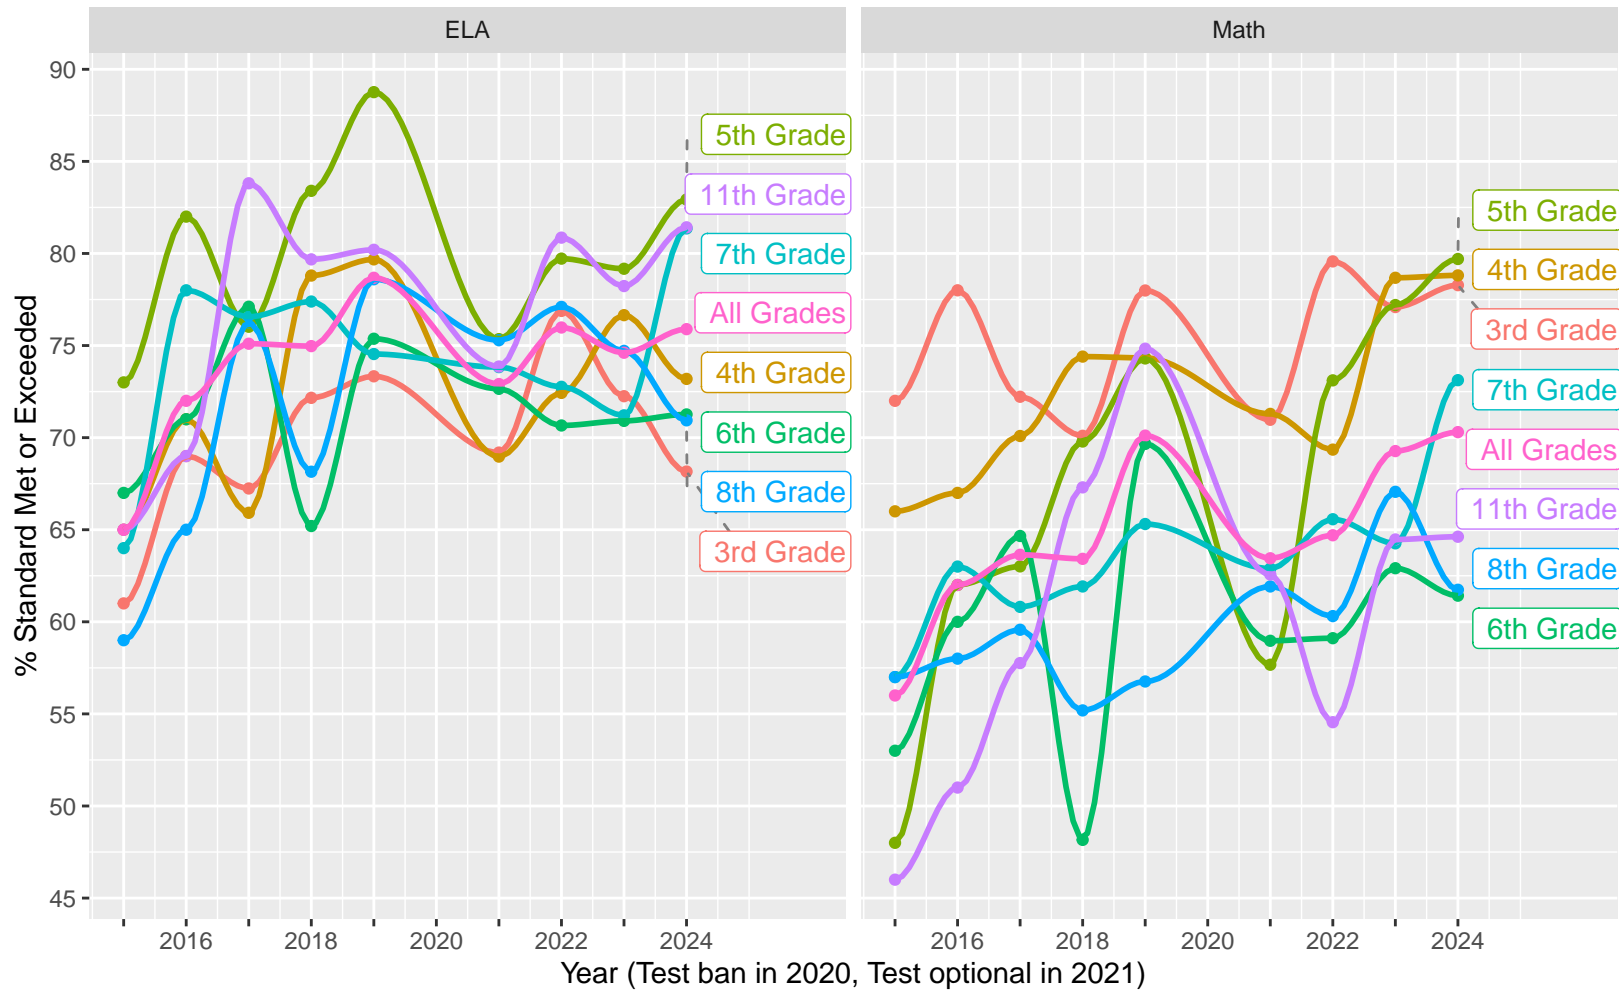

Grades stacked (trends, variance, outliers)