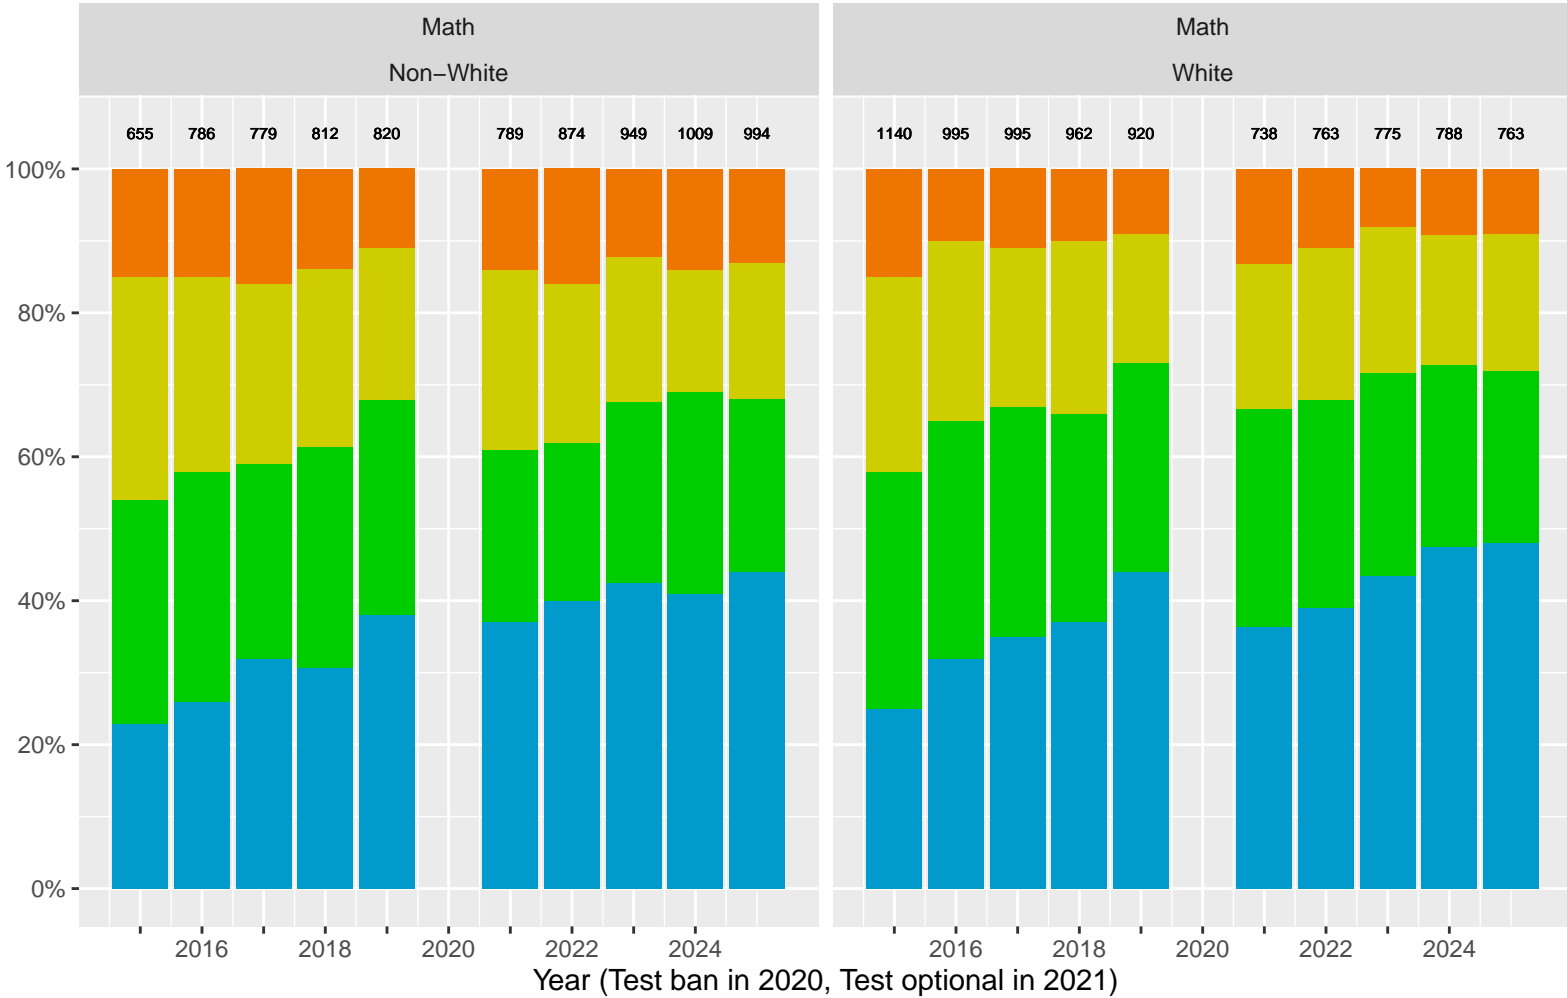

El Segundo Unified School District by Non-White + White

Key: ■ Standard Exceeded ■ Standard Met ■ Standard Nearly Met ■ Standard Not Met