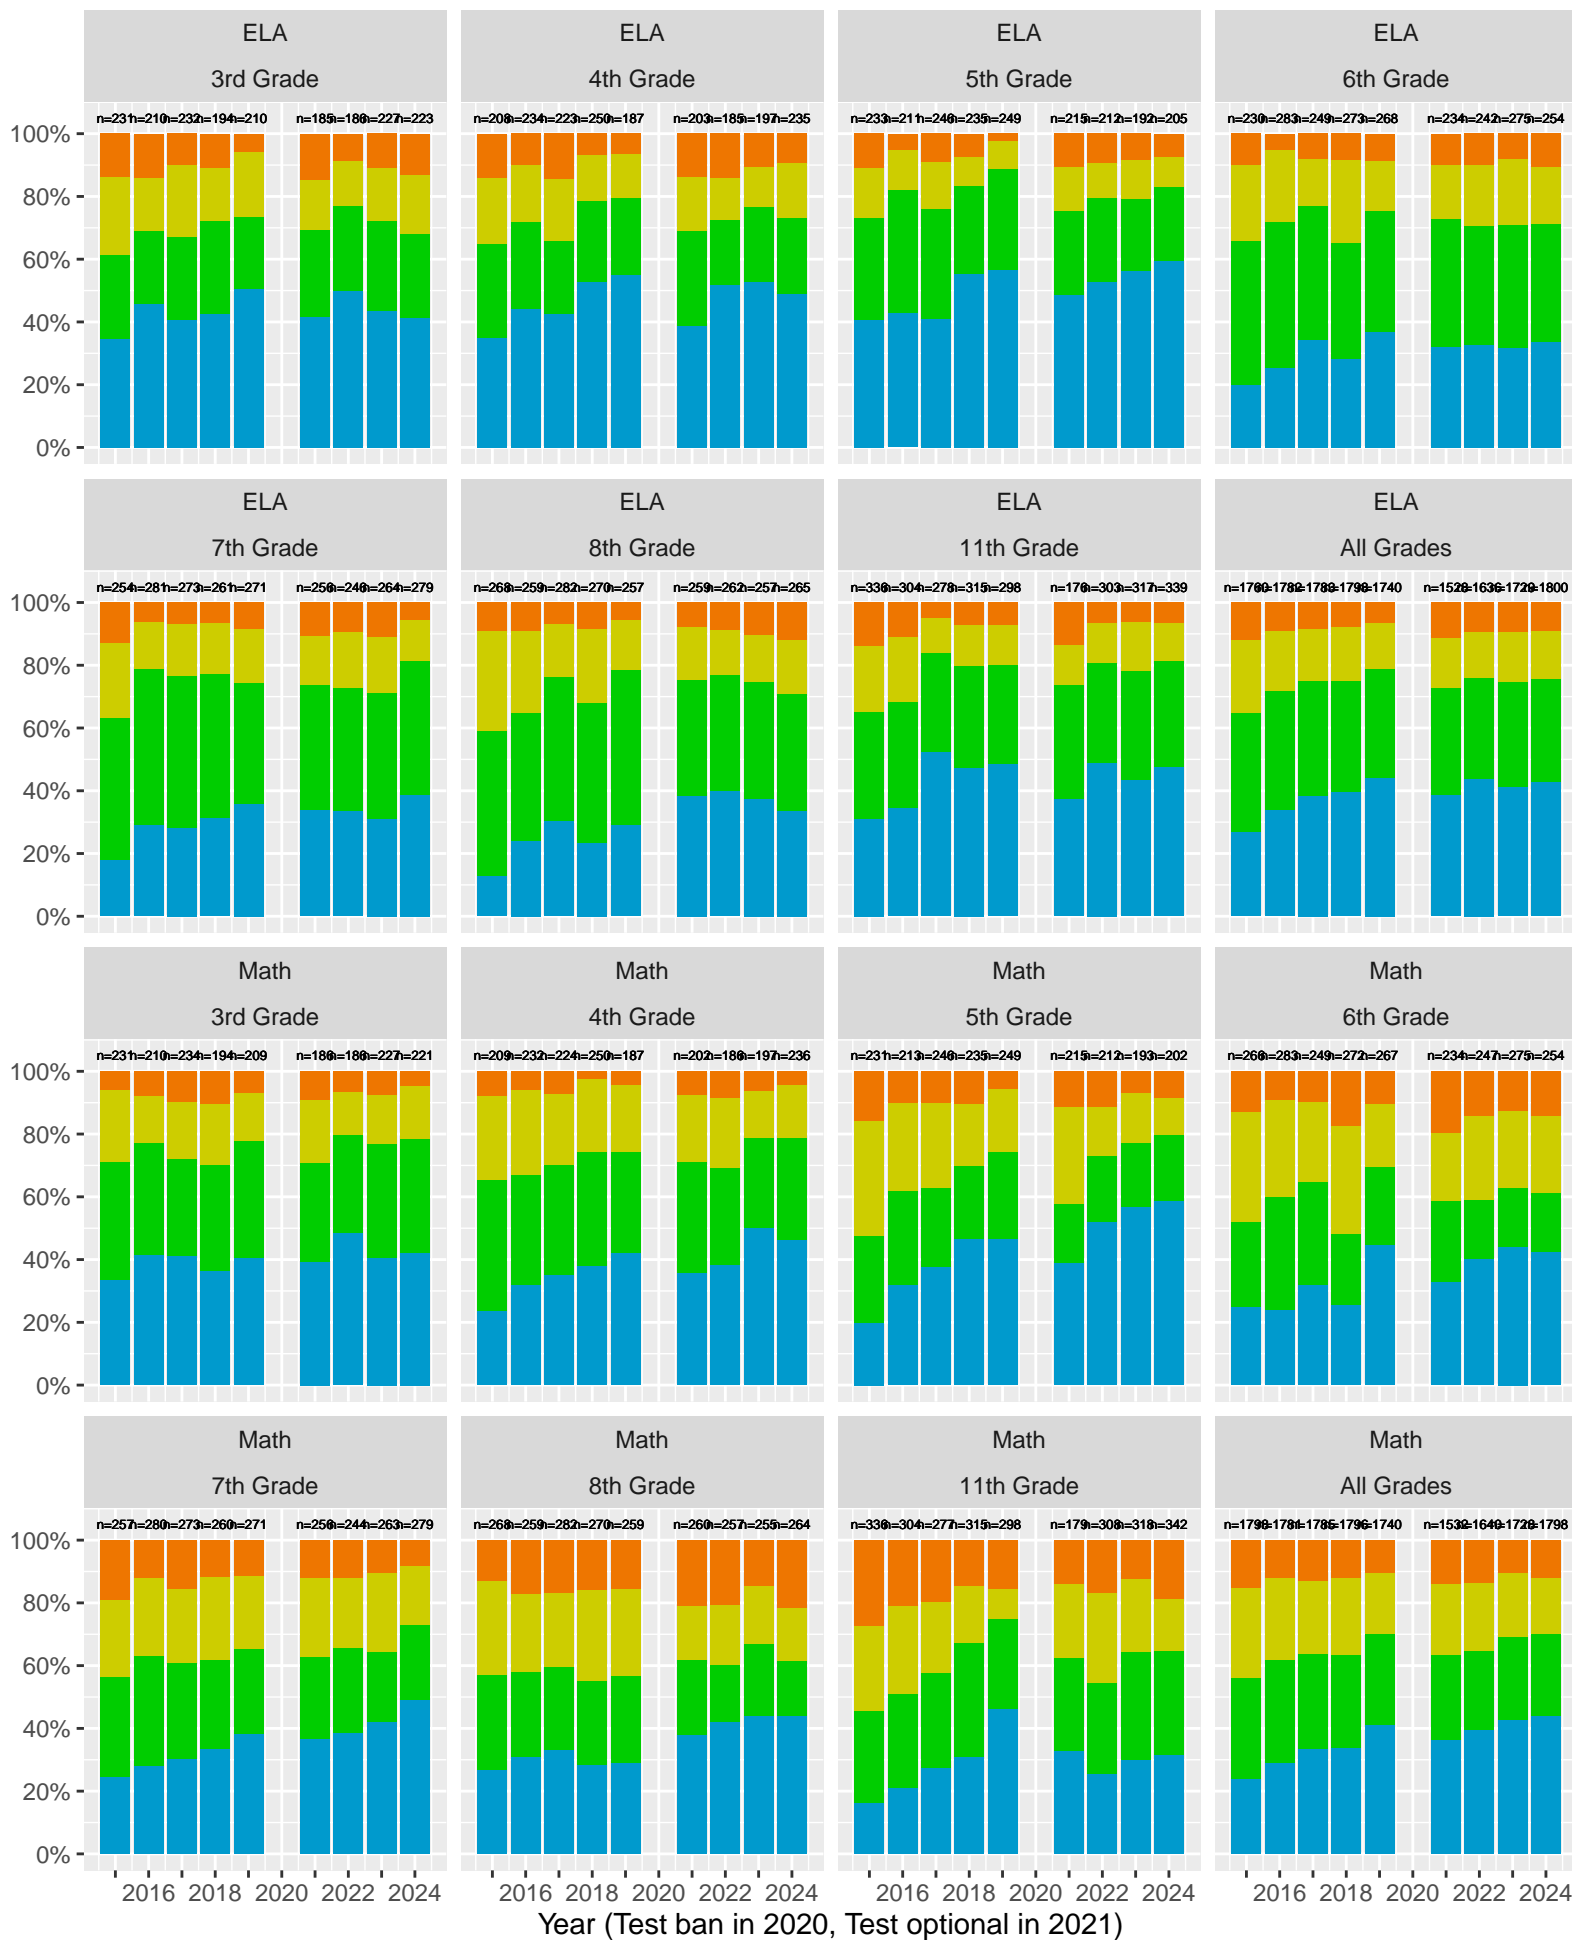

2015–24 CAASPP Trends for the El Segundo Unified School District

November 2024
Piedmont, California

TABLE OF CONTENTS

High Level ELA and Math, trending by Year and broken out by Grade.....	p 3
Year over Year (YoY) variation by Grade for Standard Met (and Exceeded).....	p 4
ELA and Math drilldown to Subject Areas 1–4, by Year, by Grade.....	p 5–8
Racial Distribution of Students in 2024.....	p 9
All Grade ELA and Math by Sex, (Non–)White, Disadvantage, Parent Ed.....	p 10–13
CAST Life Sciences, Physical Science, Earth and Space Science.....	p 14–16
CAST Life Sciences, Earth and Space by Sex.....	p 17
CAST Physical Science by (Non–)White, Parent Education.....	p 18–19

CAASPP Test Performance: EI Segundo Unified School District

Key: ■ Standard Exceeded ■ Standard Met ■ Standard Nearly Met ■ Standard Not Met

Grades stacked (trends, variance, outliers)

EI Segundo Unified School District (Subject Area 1)