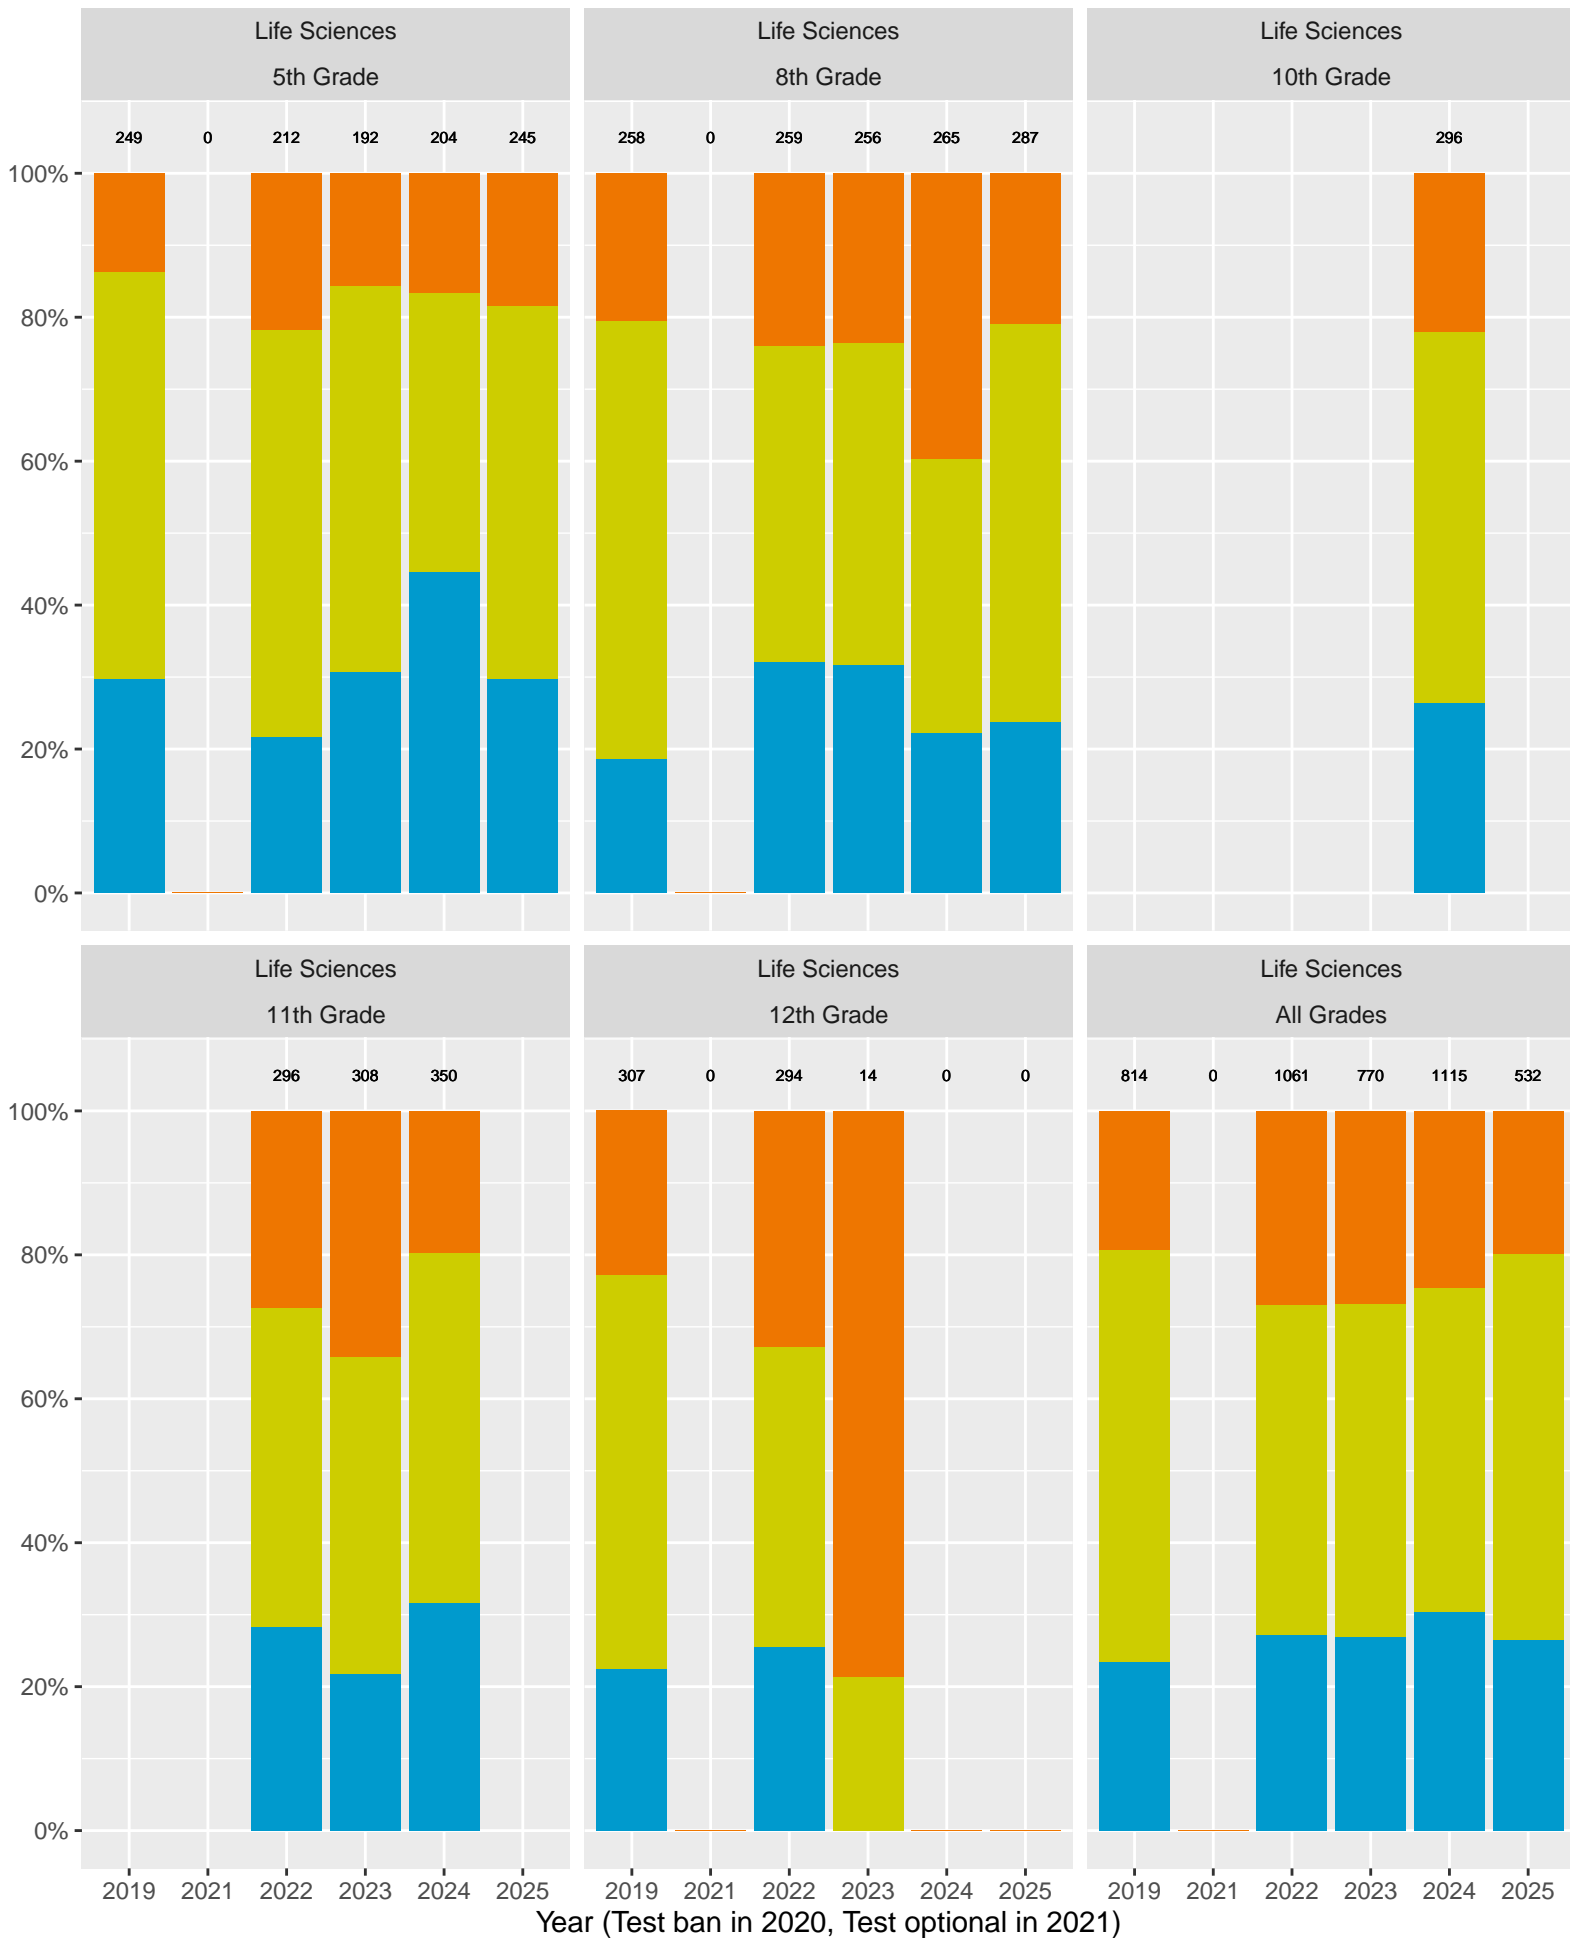

CA Science Test (CAST): El Segundo Unified School District (Life Sciences)

Key: Above Standard Near Standard Below Standard