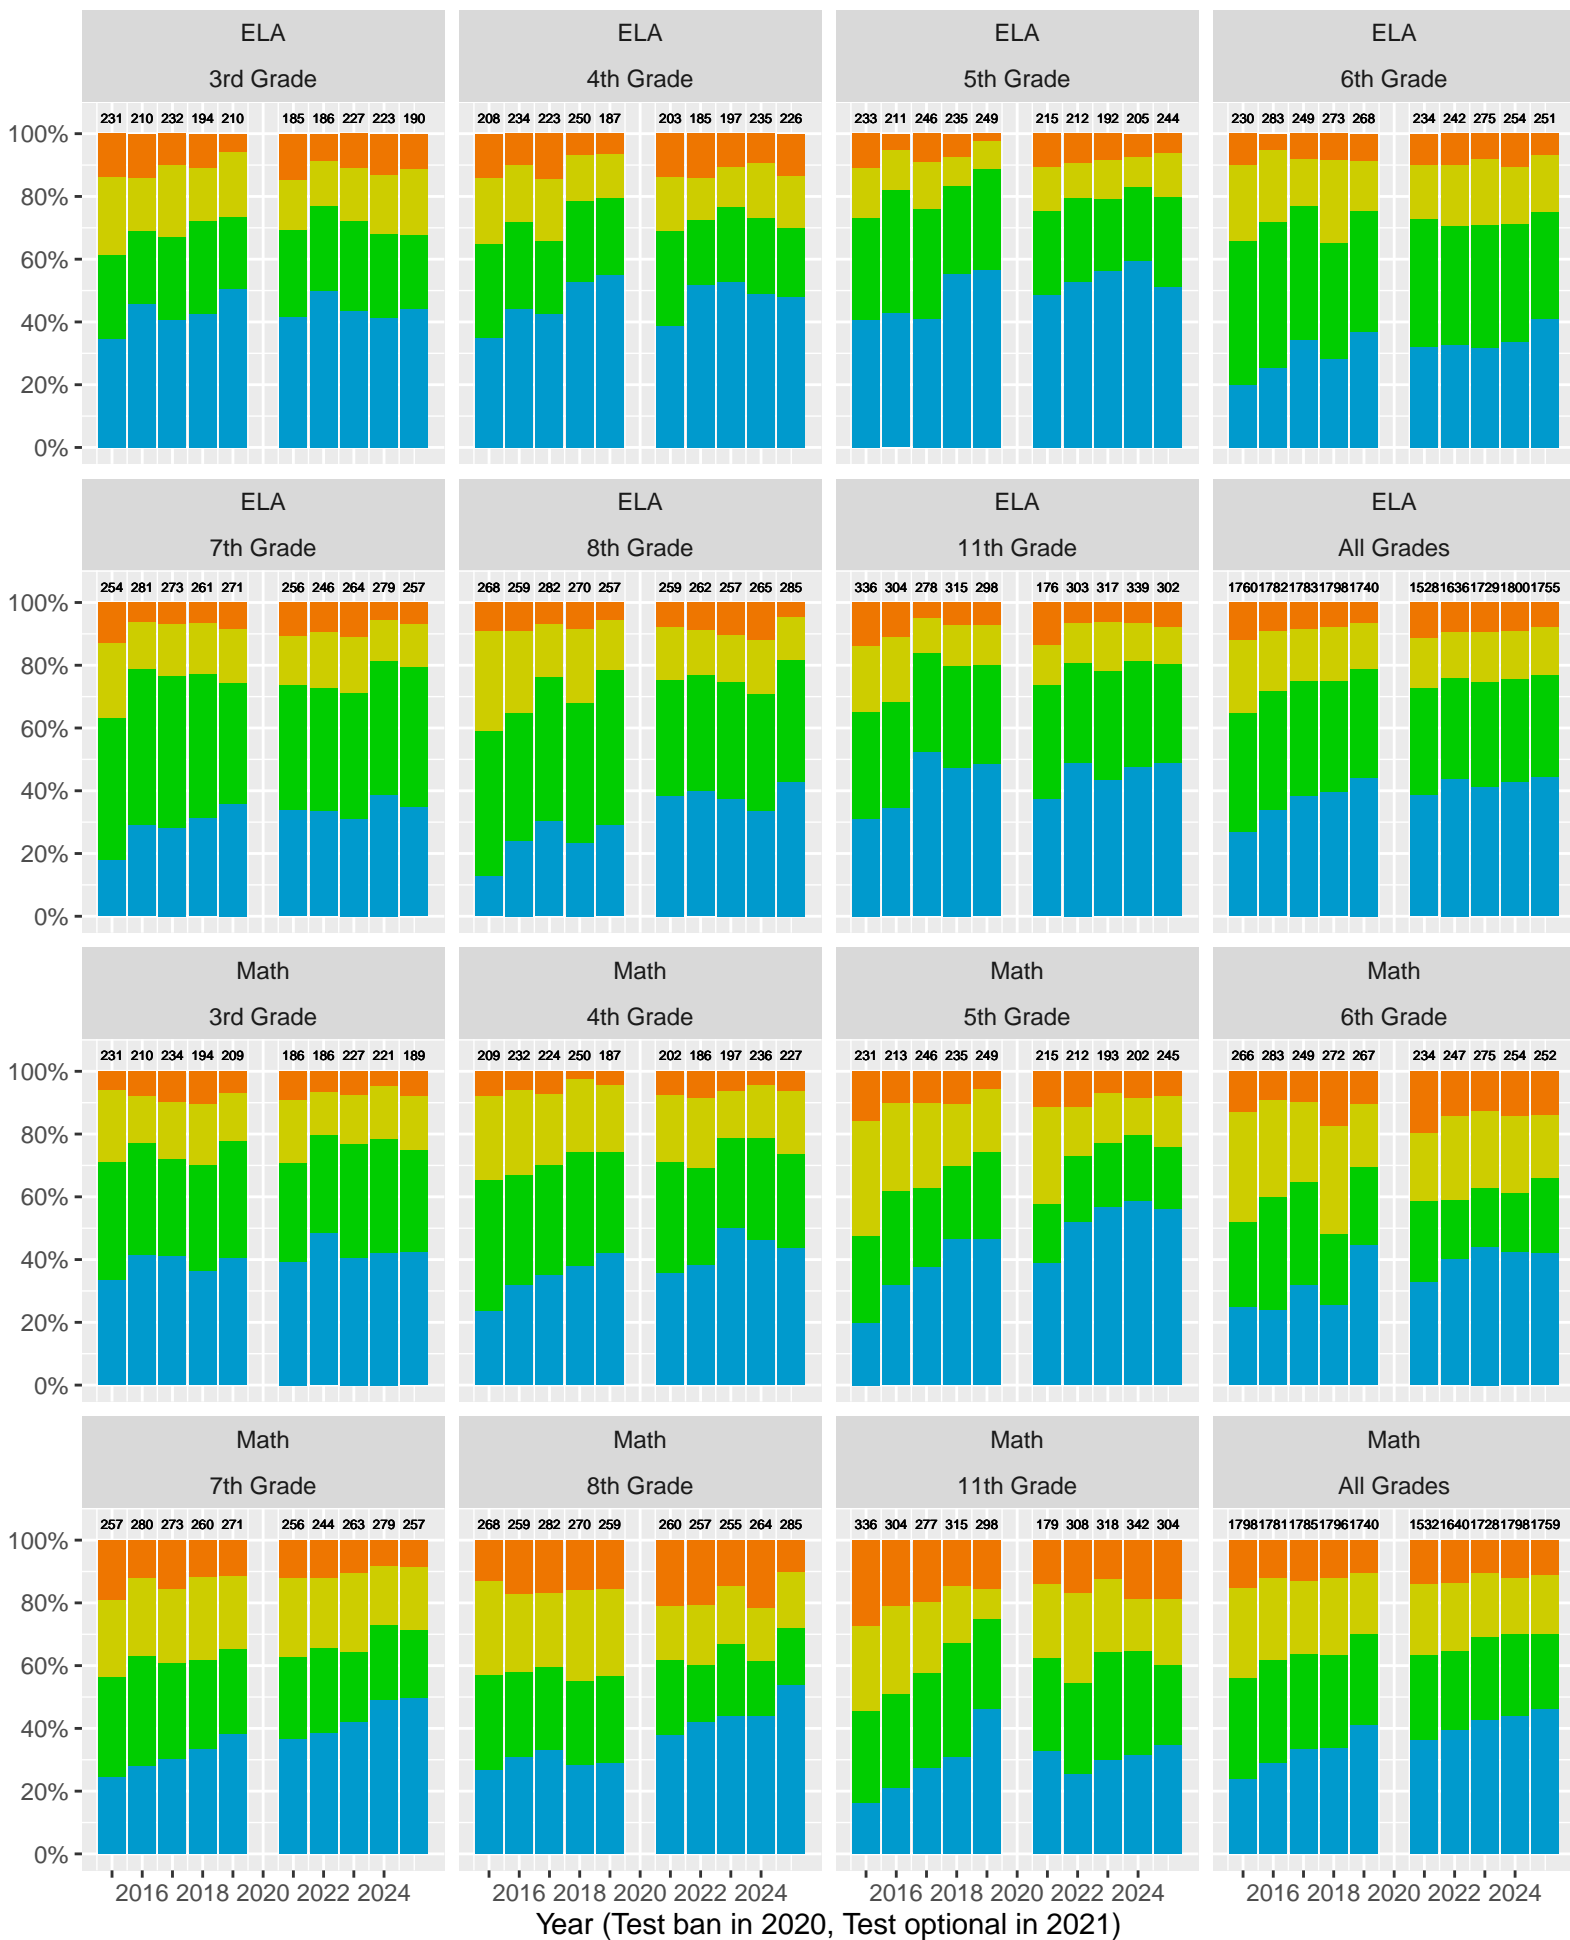

CAASPP Test Performance: EI Segundo Unified School District

Key: ■ Standard Exceeded ■ Standard Met ■ Standard Nearly Met ■ Standard Not Met