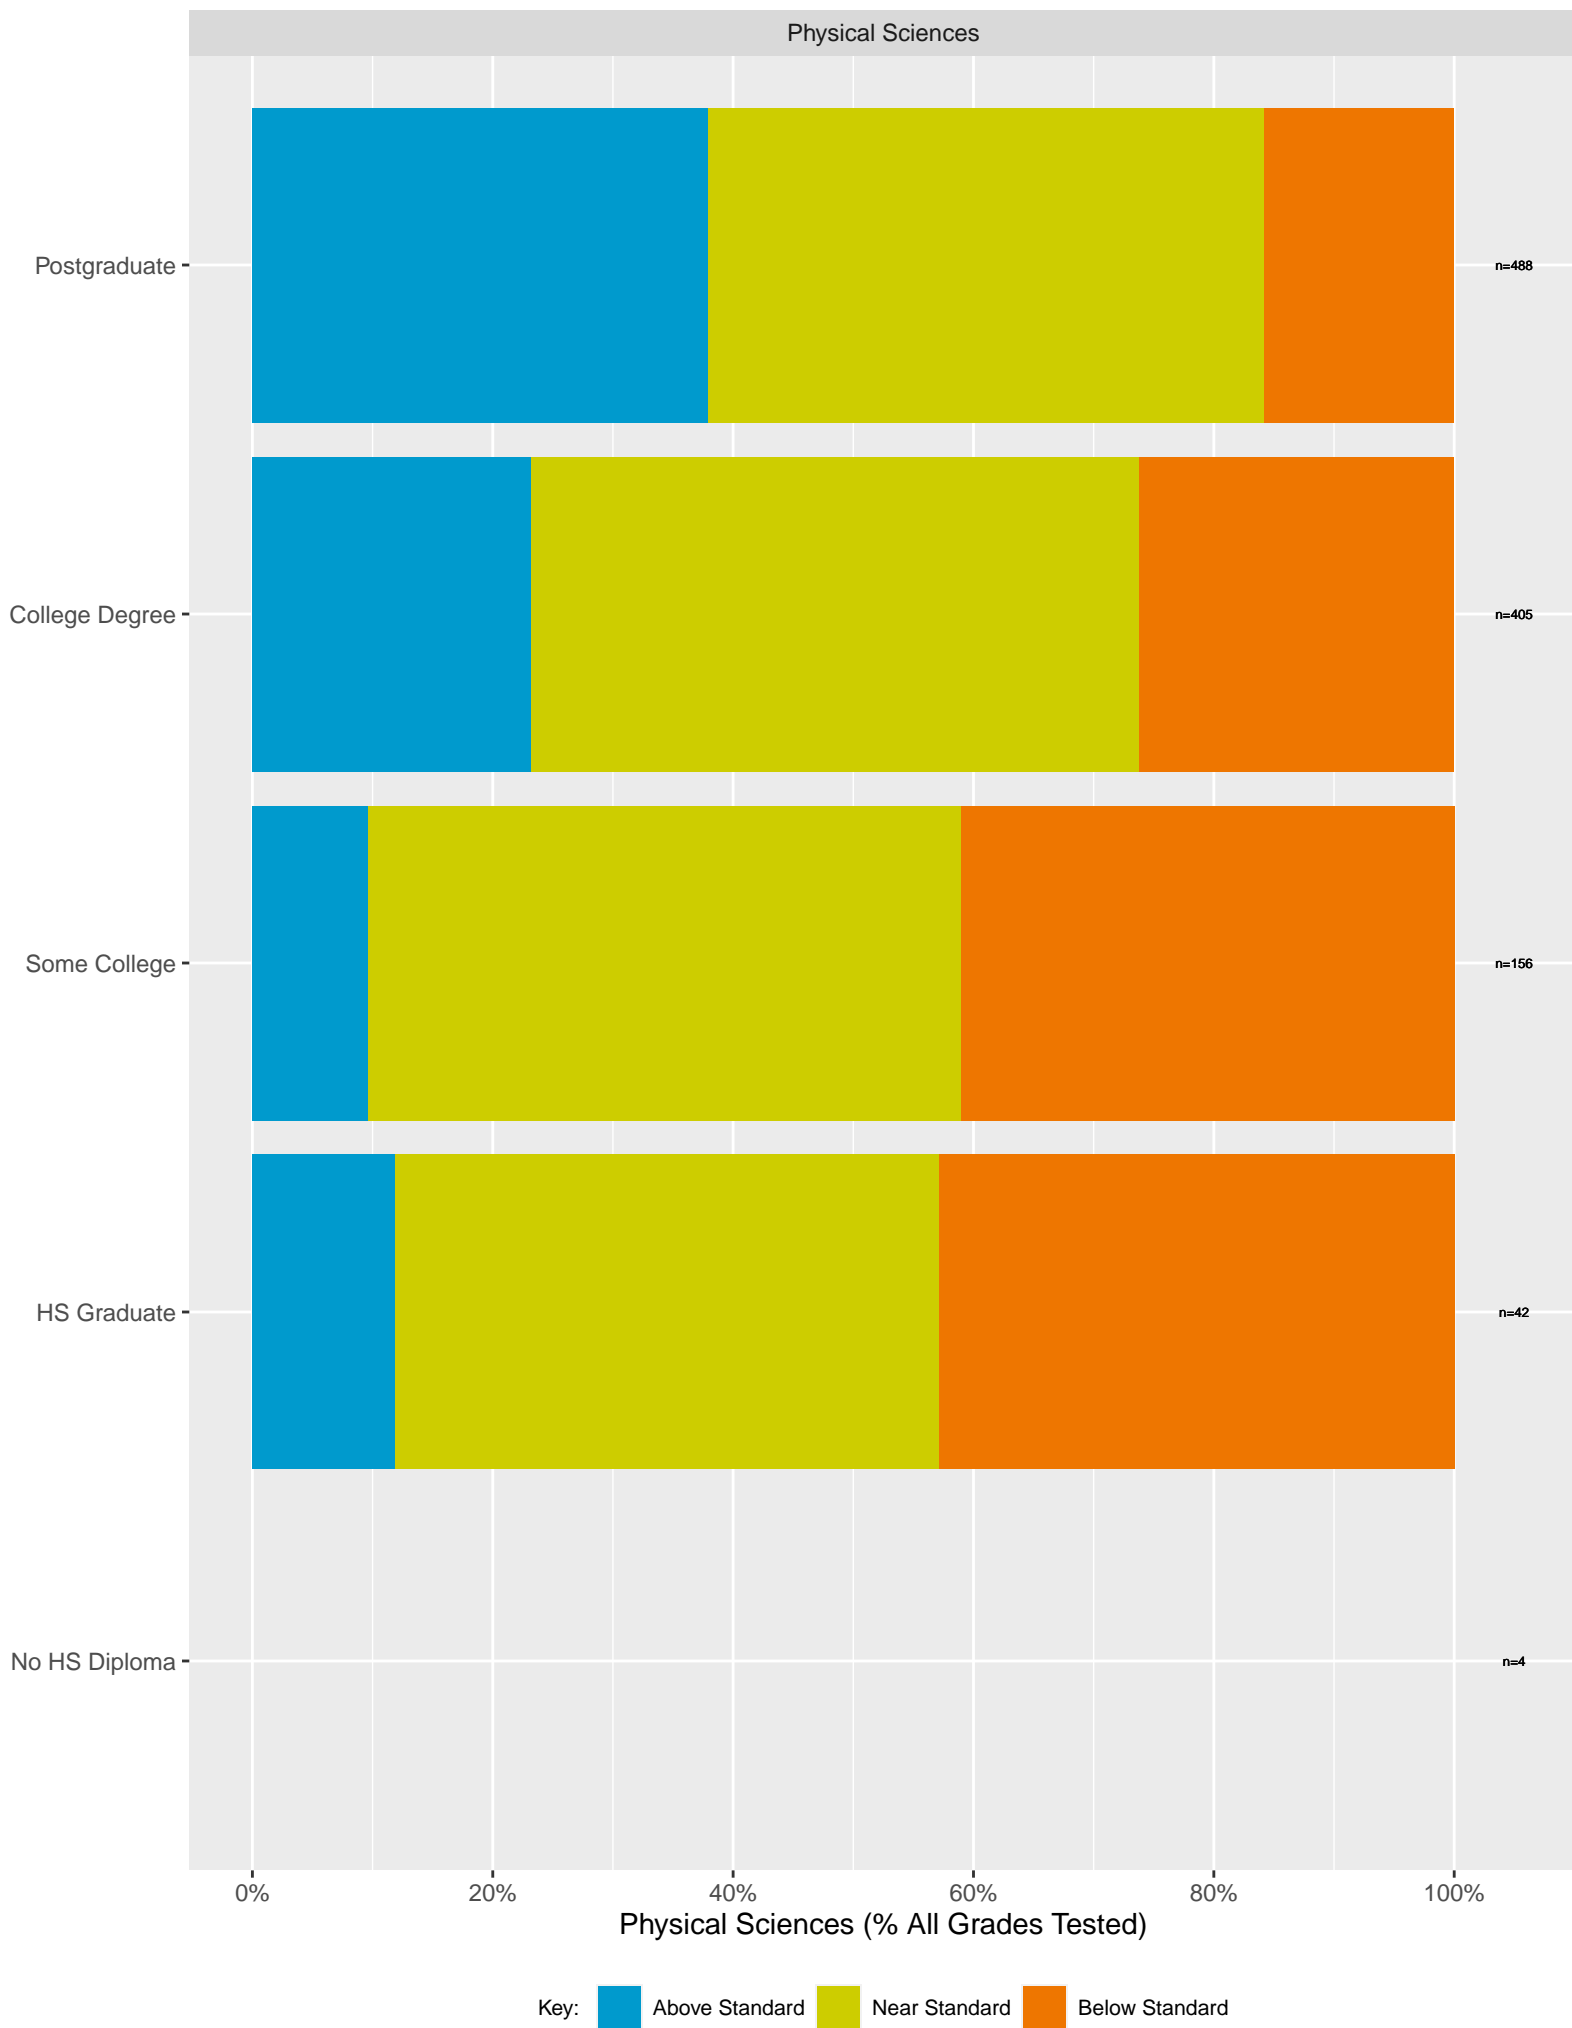

El Segundo Unified School District CAST (2024) by Parent's Education Level