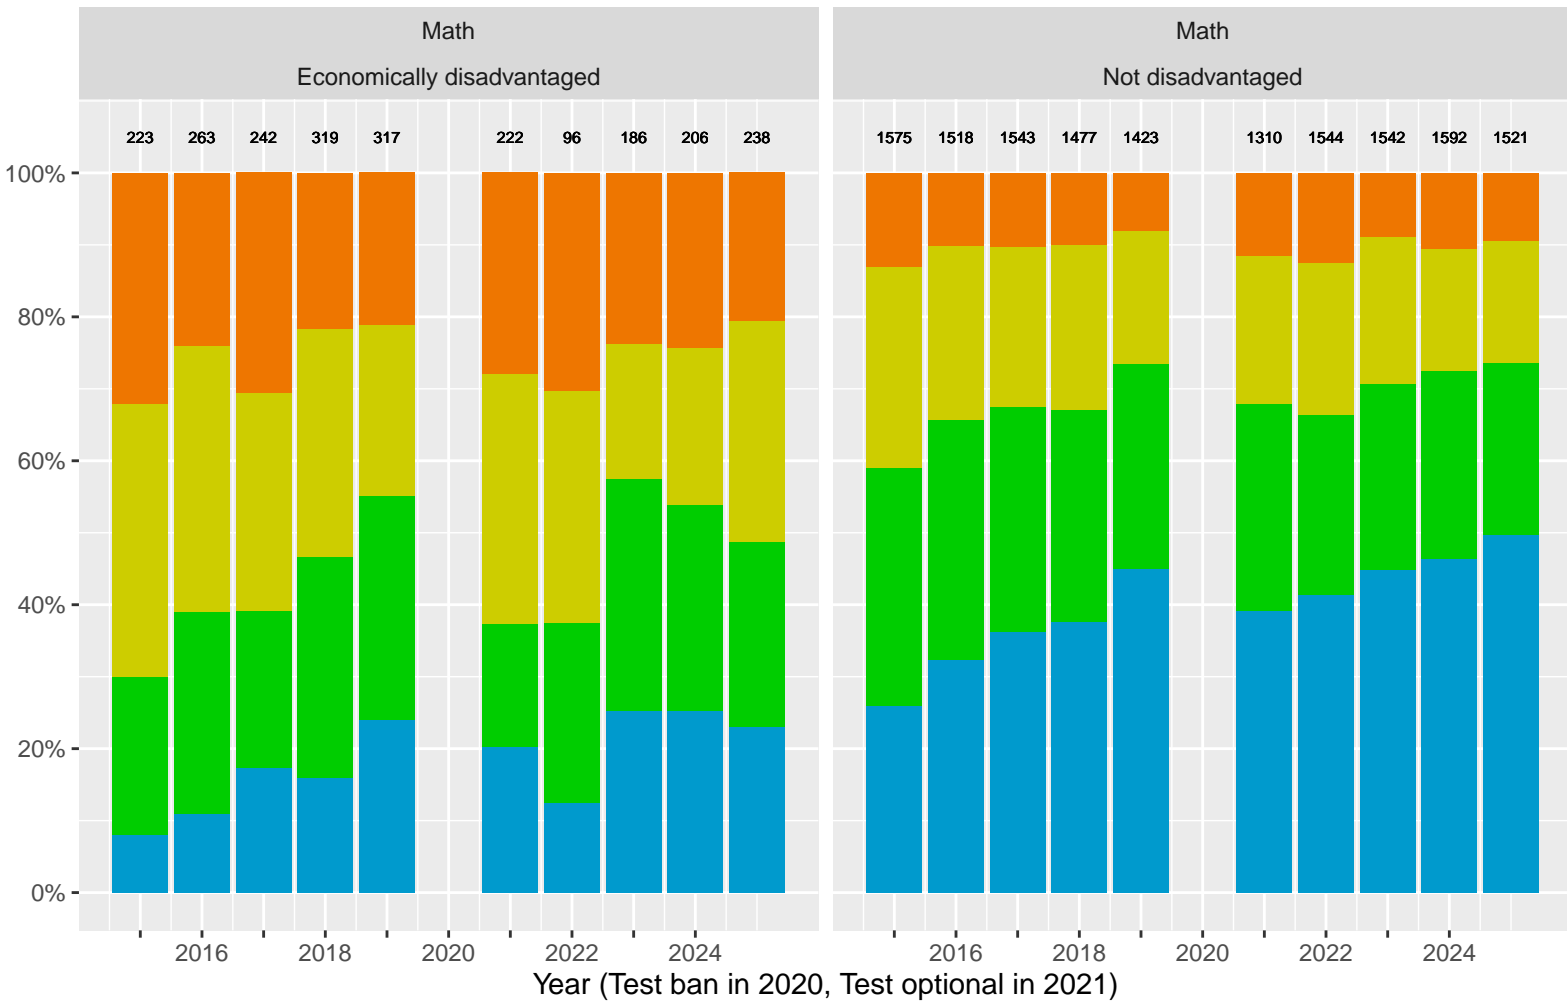

EI Segundo Unified School District by Economic Disadvantage

Key: Standard Exceeded Standard Met Standard Nearly Met Standard Not Met