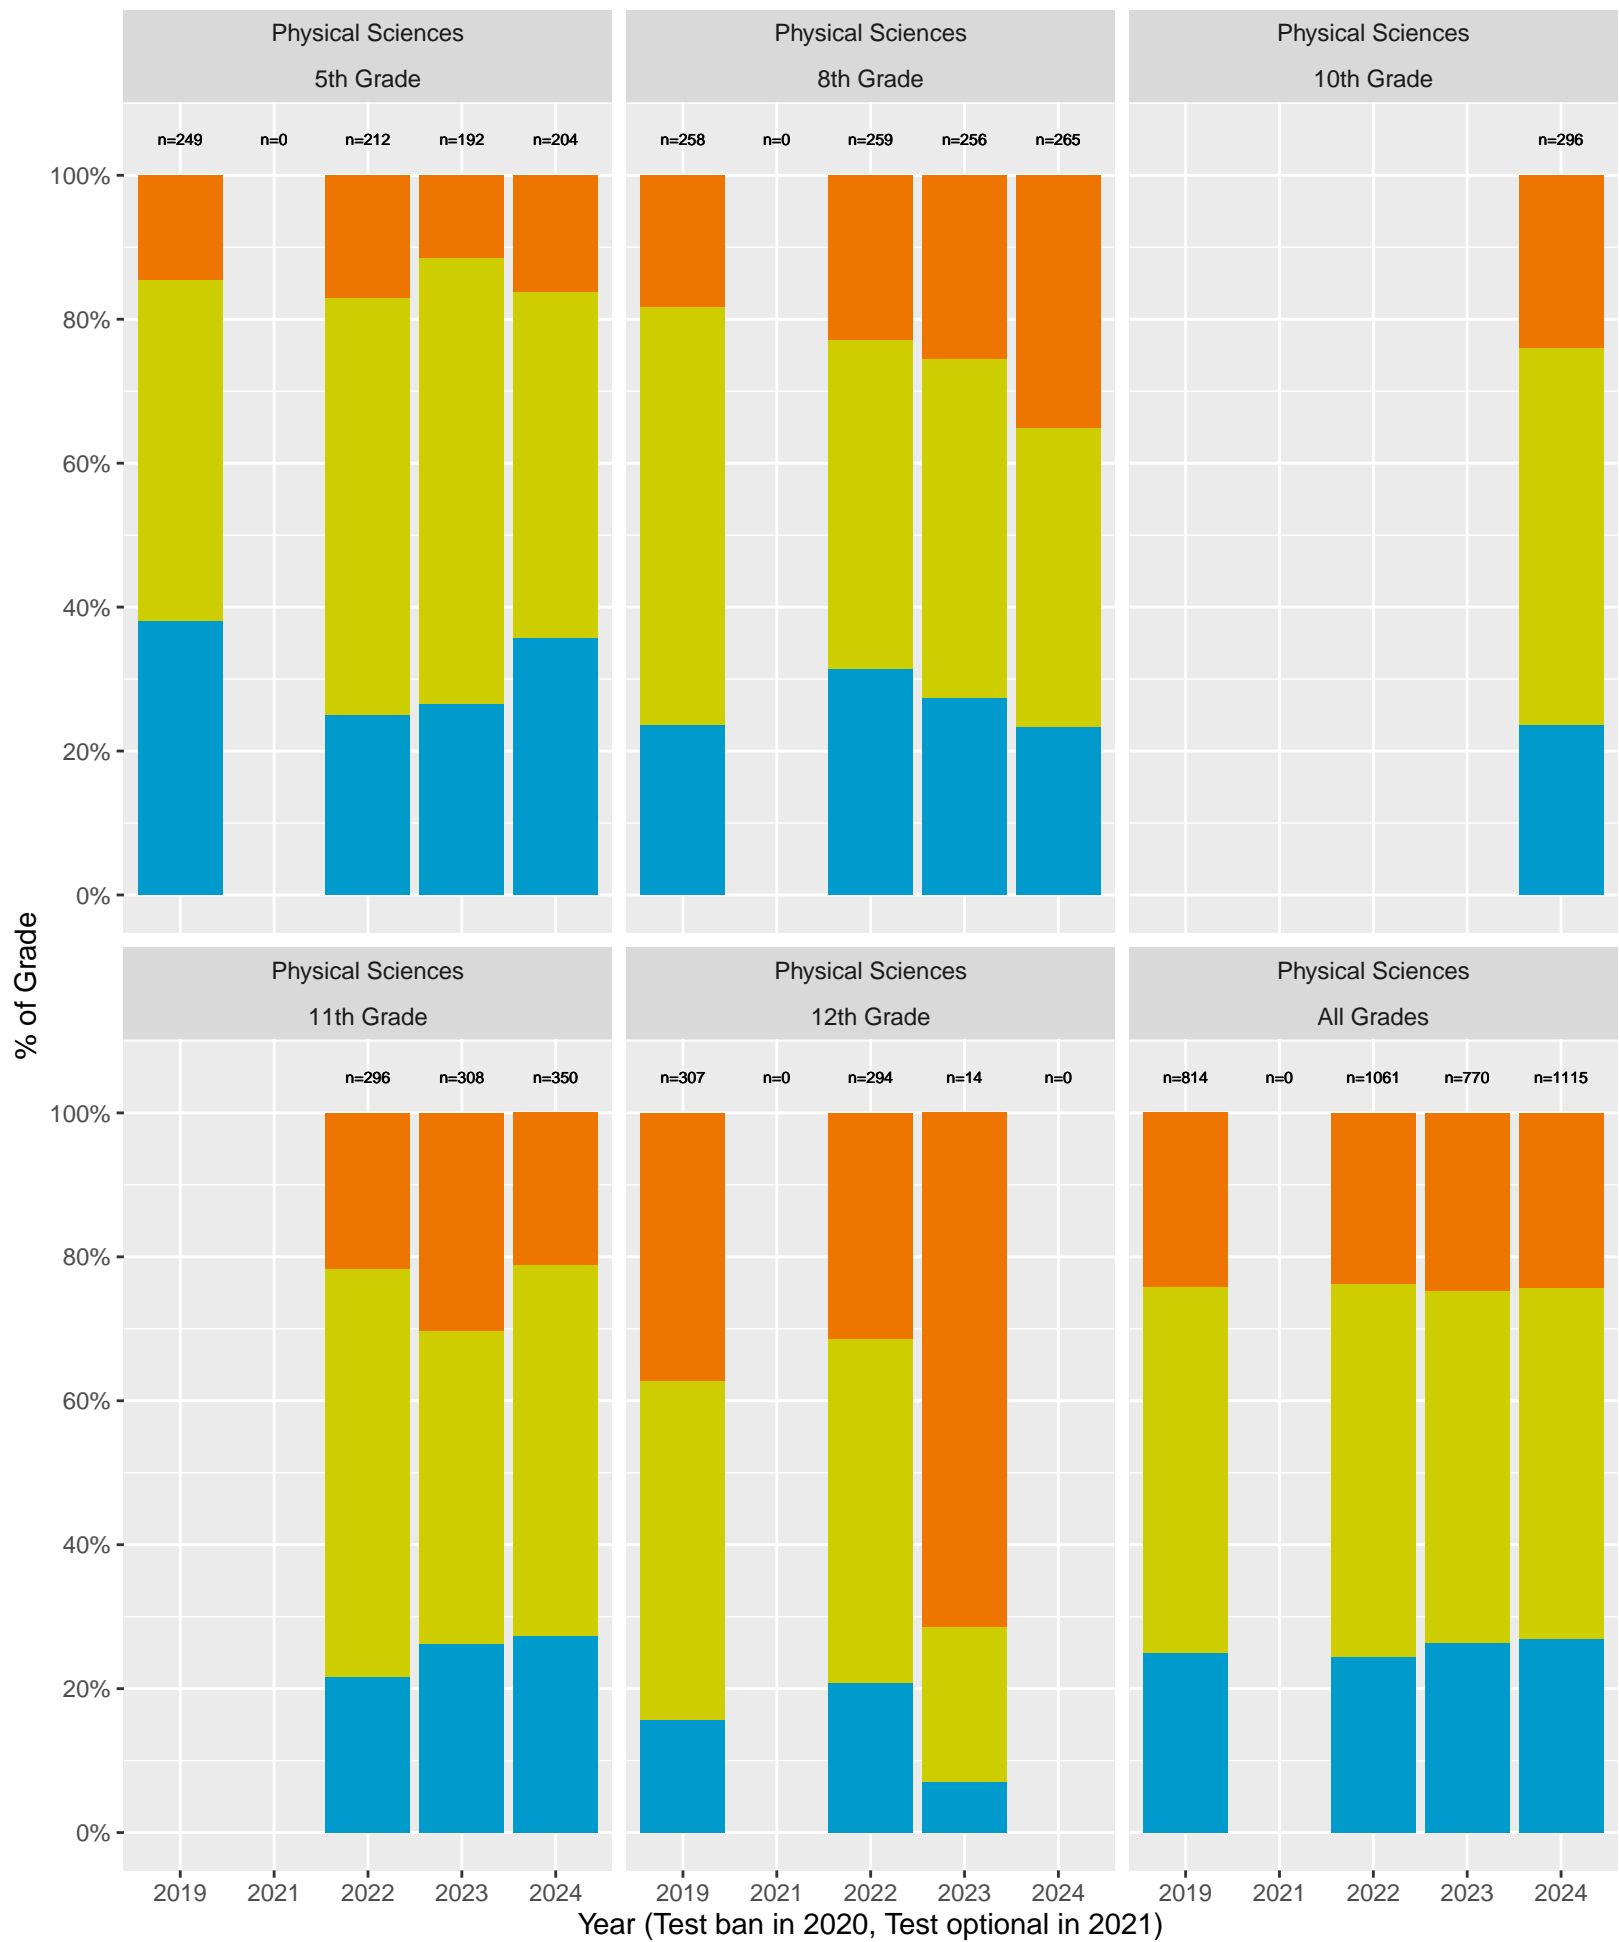

CA Science Test (CAST): El Segundo Unified School District (Physical Sciences)

Key: ■ Above Standard ■ Near Standard ■ Below Standard