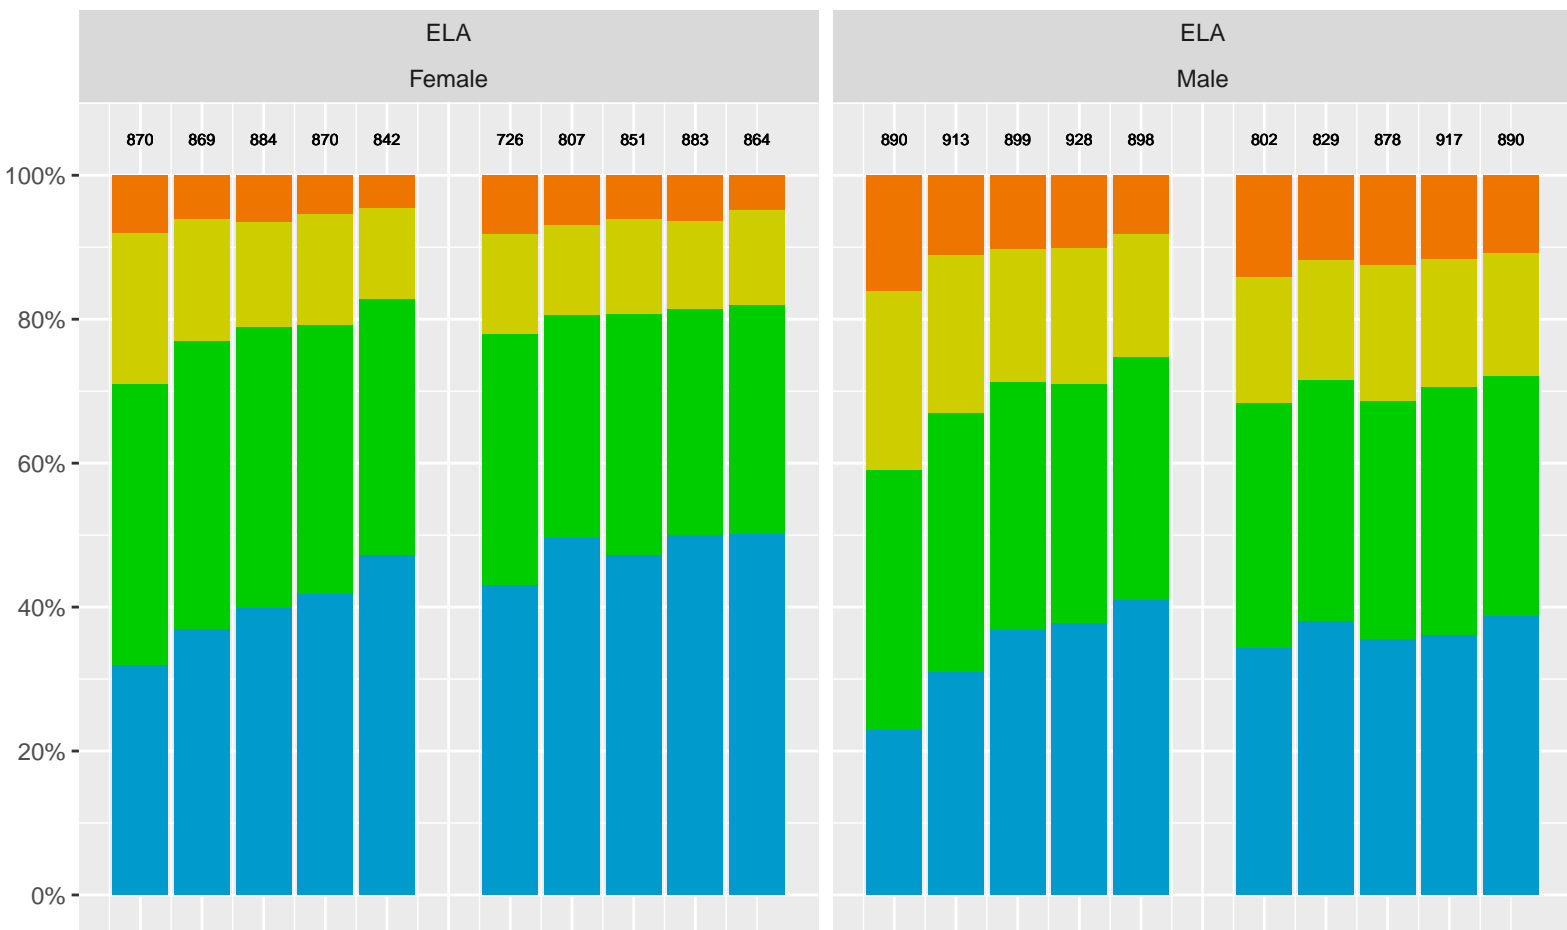

El Segundo Unified School District (Subject Area 3)

Key: Above Standard Near Standard Below Standard

El Segundo Unified School District (Subject Area 4)

Key: ■ Above Standard ■ Near Standard ■ Below Standard

Racial distribution of El Segundo Unified School District students tested in 2024

El Segundo Unified School District by Sex

Key: ■ Standard Exceeded ■ Standard Met ■ Standard Nearly Met ■ Standard Not Met