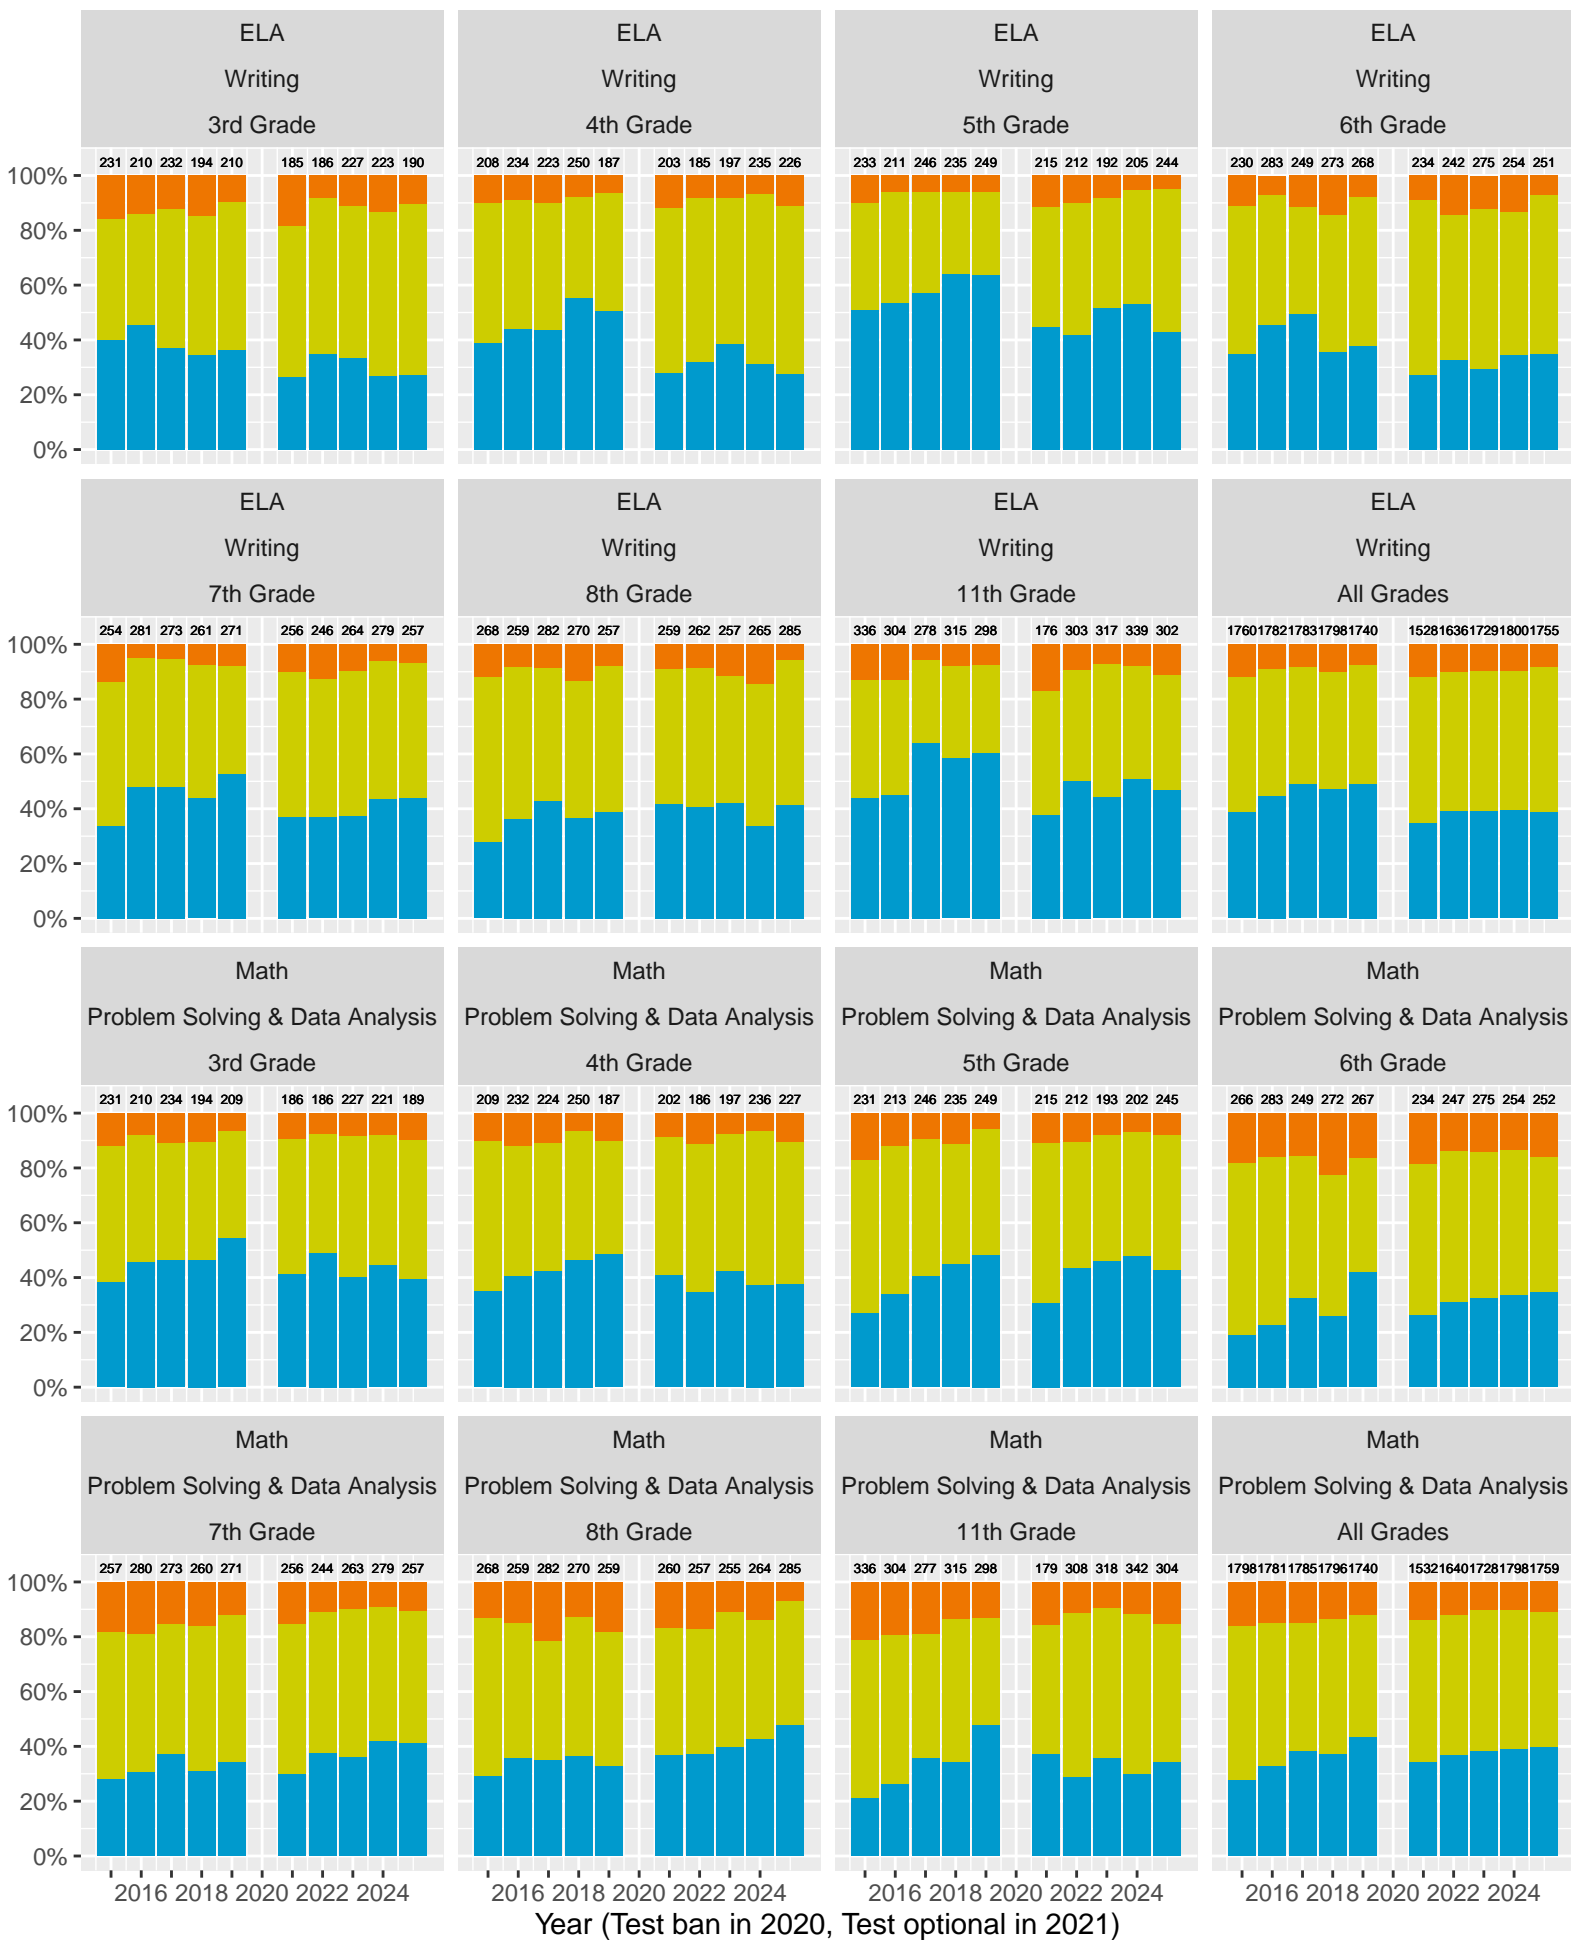

Grades stacked (trends, variance, outliers)

El Segundo Unified School District (Subject Area 1)

Key: ■ Above Standard ■ Near Standard ■ Below Standard

El Segundo Unified School District (Subject Area 2)

Key: ■ Above Standard ■ Near Standard ■ Below Standard