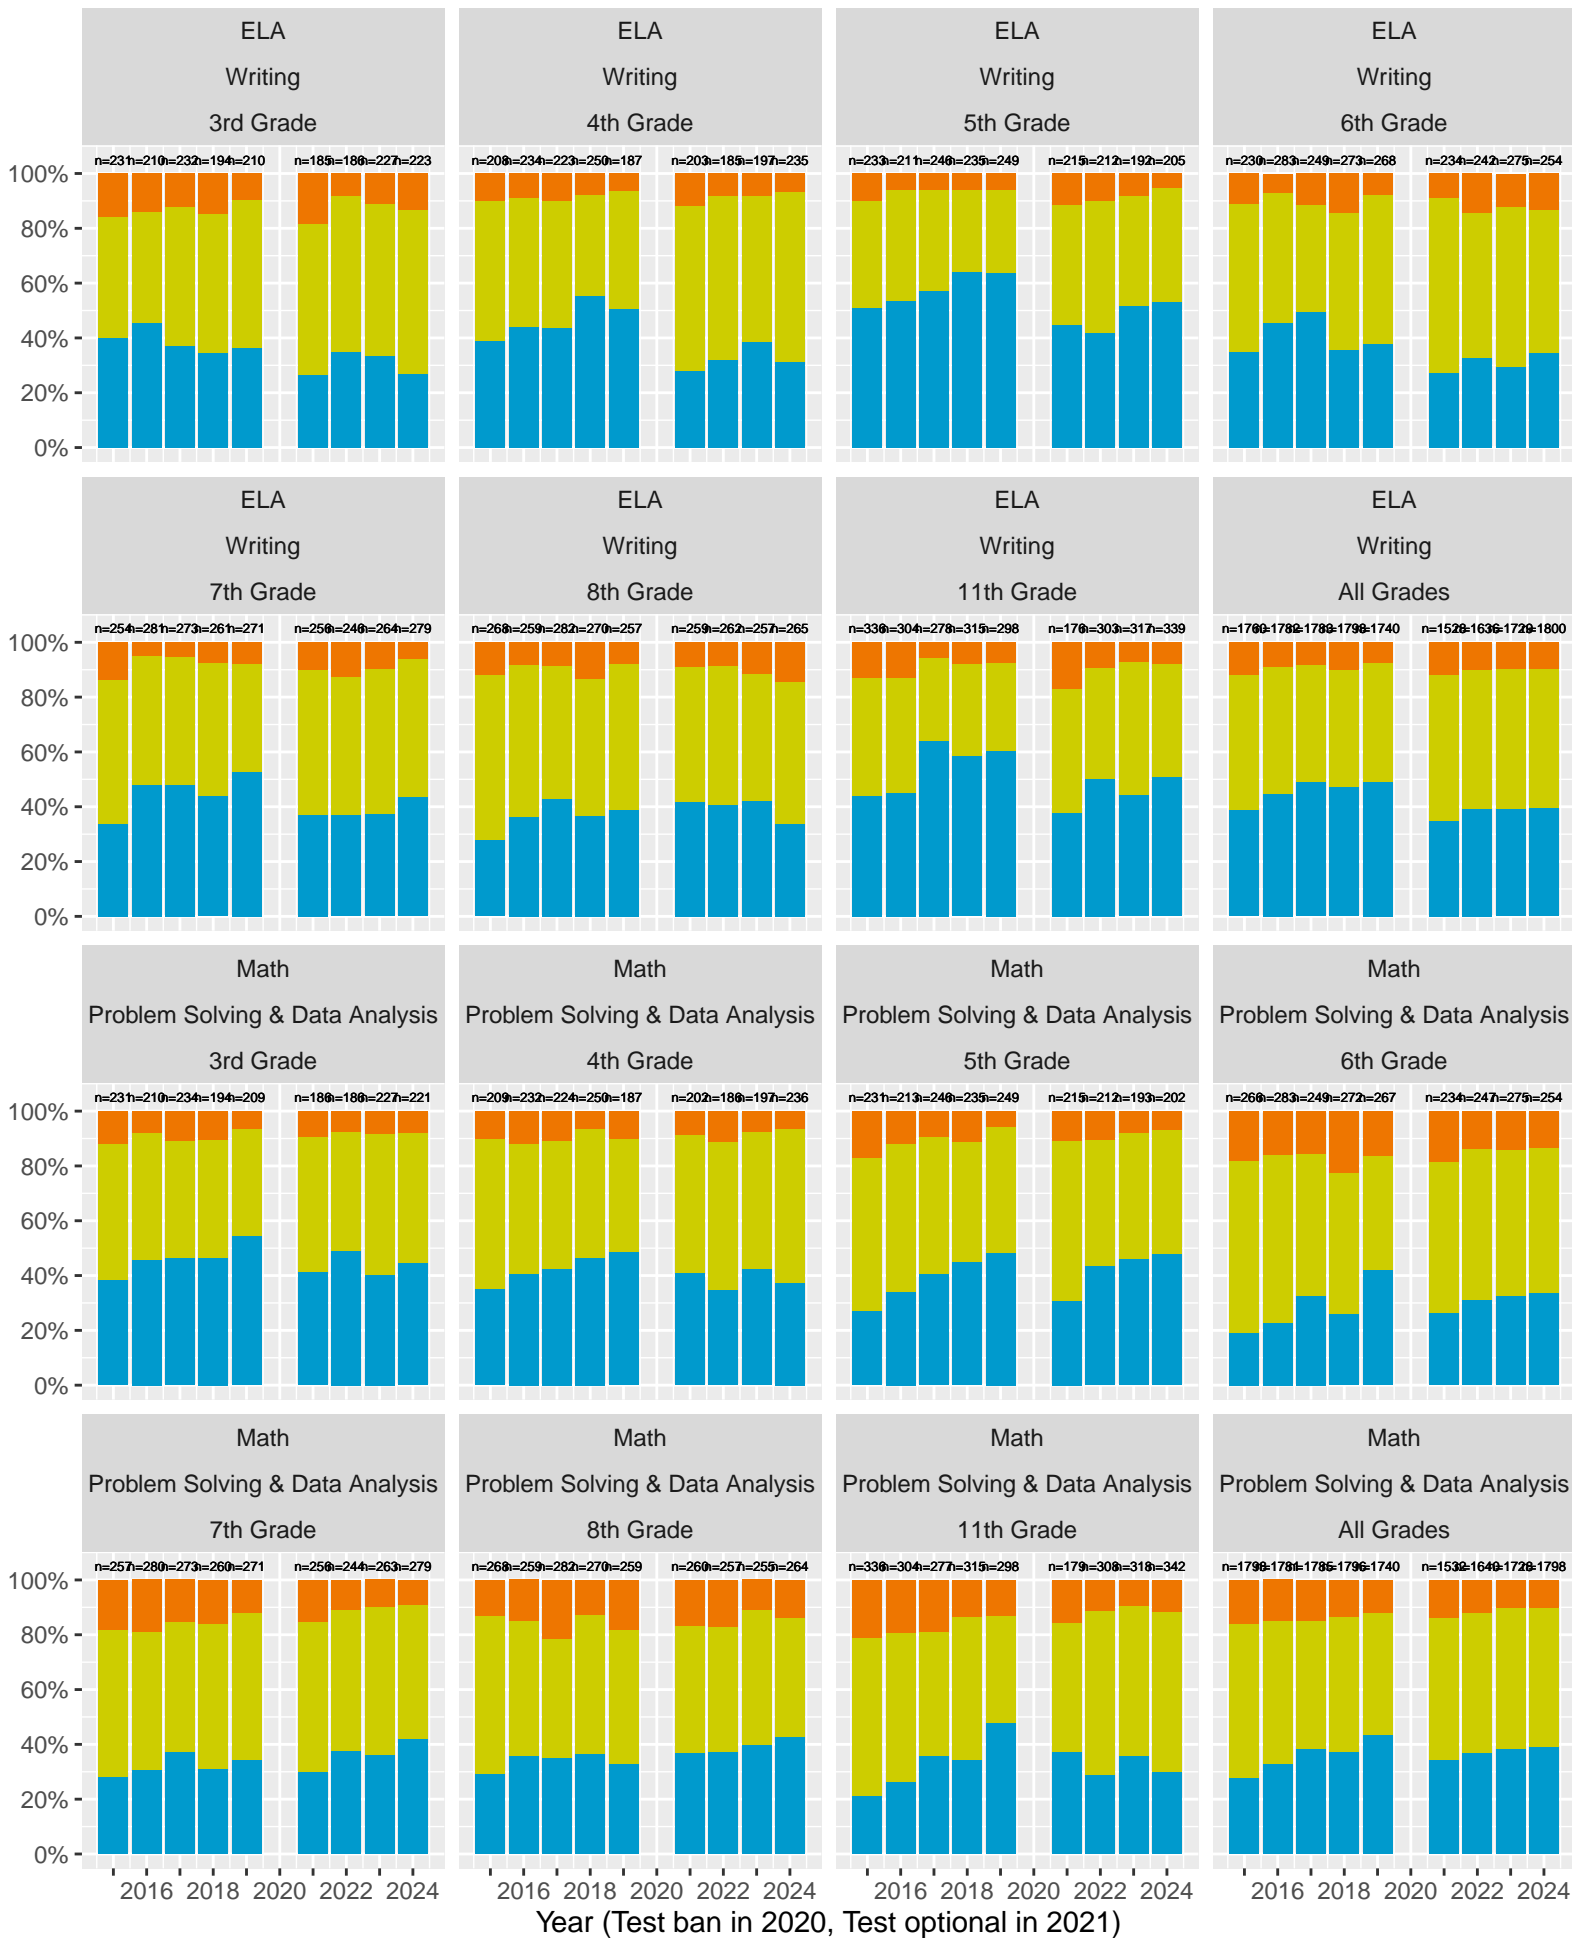

2015–24 CAASPP Trends for the El Segundo Unified School District

November 2024
Piedmont, California

TABLE OF CONTENTS

High Level ELA and Math, trending by Year and broken out by Grade.....	p 3
Year over Year (YoY) variation by Grade for Standard Met (and Exceeded).....	p 4
ELA and Math drilldown to Subject Areas 1–4, by Year, by Grade.....	p 5–8
Racial Distribution of Students in 2024.....	p 9
All Grade ELA and Math by Sex, (Non–)White, Disadvantage, Parent Ed.....	p 10–13
CAST Life Sciences, Physical Science, Earth and Space Science.....	p 14–16
CAST Life Sciences, Earth and Space by Sex.....	p 17
CAST Physical Science by (Non–)White, Parent Education.....	p 18–19

CAASPP Test Performance: EI Segundo Unified School District

Key: ■ Standard Exceeded ■ Standard Met ■ Standard Nearly Met ■ Standard Not Met

Grades stacked (trends, variance, outliers)

EI Segundo Unified School District (Subject Area 1)

Key: ■ Above Standard ■ Near Standard ■ Below Standard

EI Segundo Unified School District (Subject Area 2)

Key: ■ Above Standard ■ Near Standard ■ Below Standard

El Segundo Unified School District (Subject Area 3)