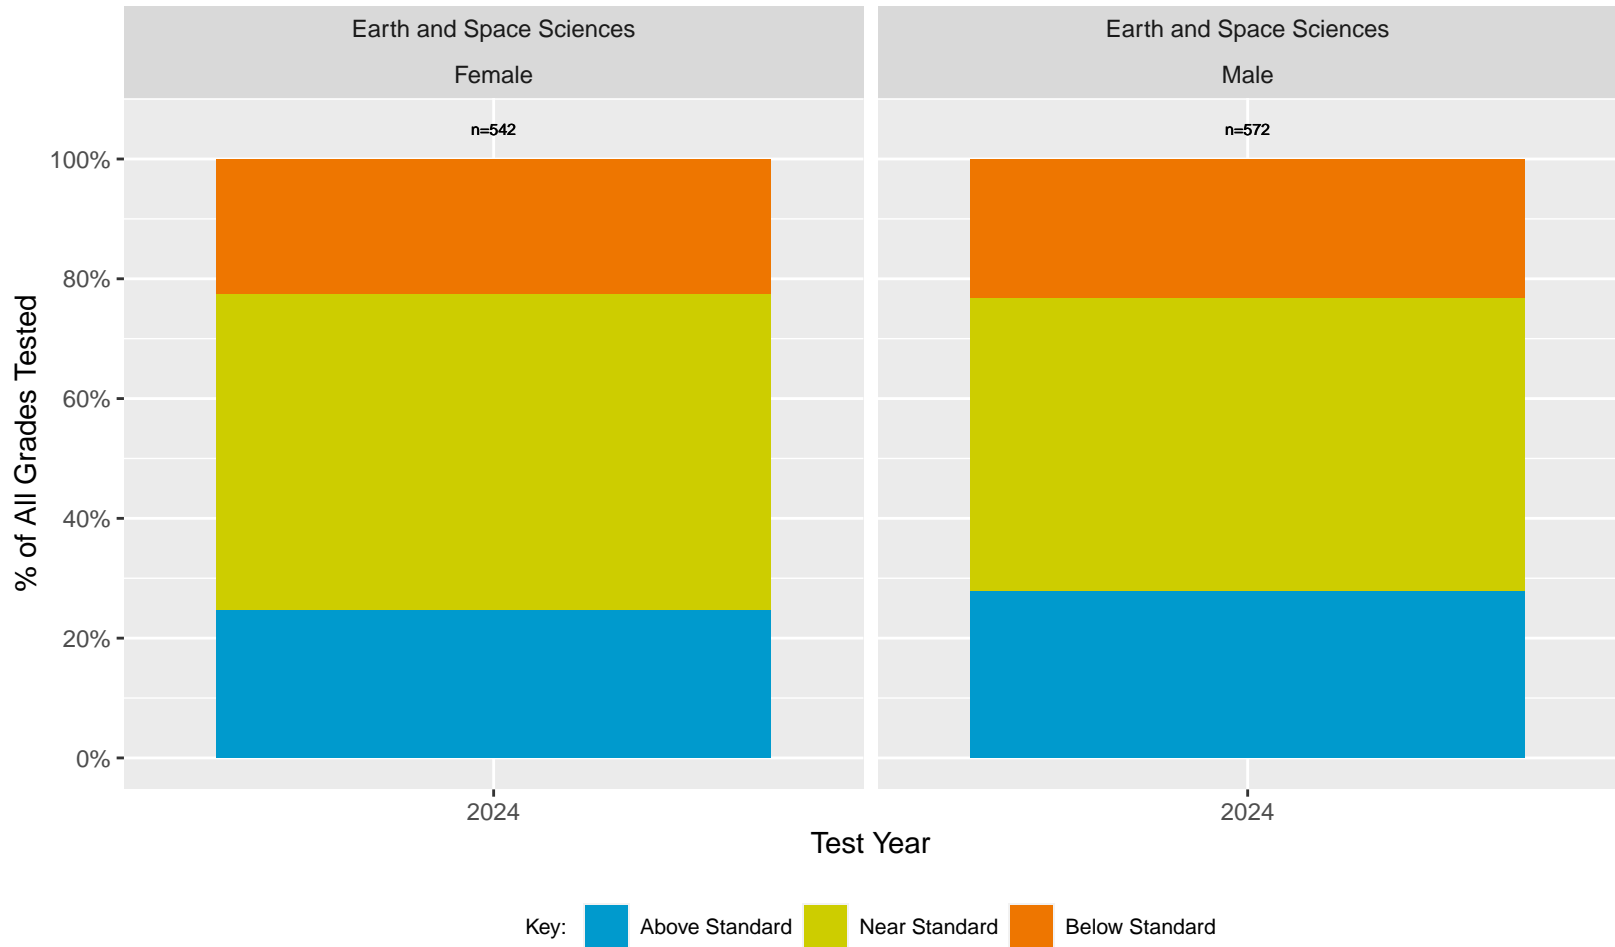

Key: ■ Above Standard ■ Near Standard ■ Below Standard

CA Science Test (CAST): El Segundo Unified School District (Earth and Space Sciences)

Key: ■ Above Standard ■ Near Standard ■ Below Standard

CA Science Test (CAST): El Segundo Unified School District (Sex)

CA Science Test (CAST): El Segundo Unified School District (Sex)

CA Science Test (CAST): El Segundo Unified School District by Non-White + White

El Segundo Unified School District CAST (2024) by Parent's Education Level