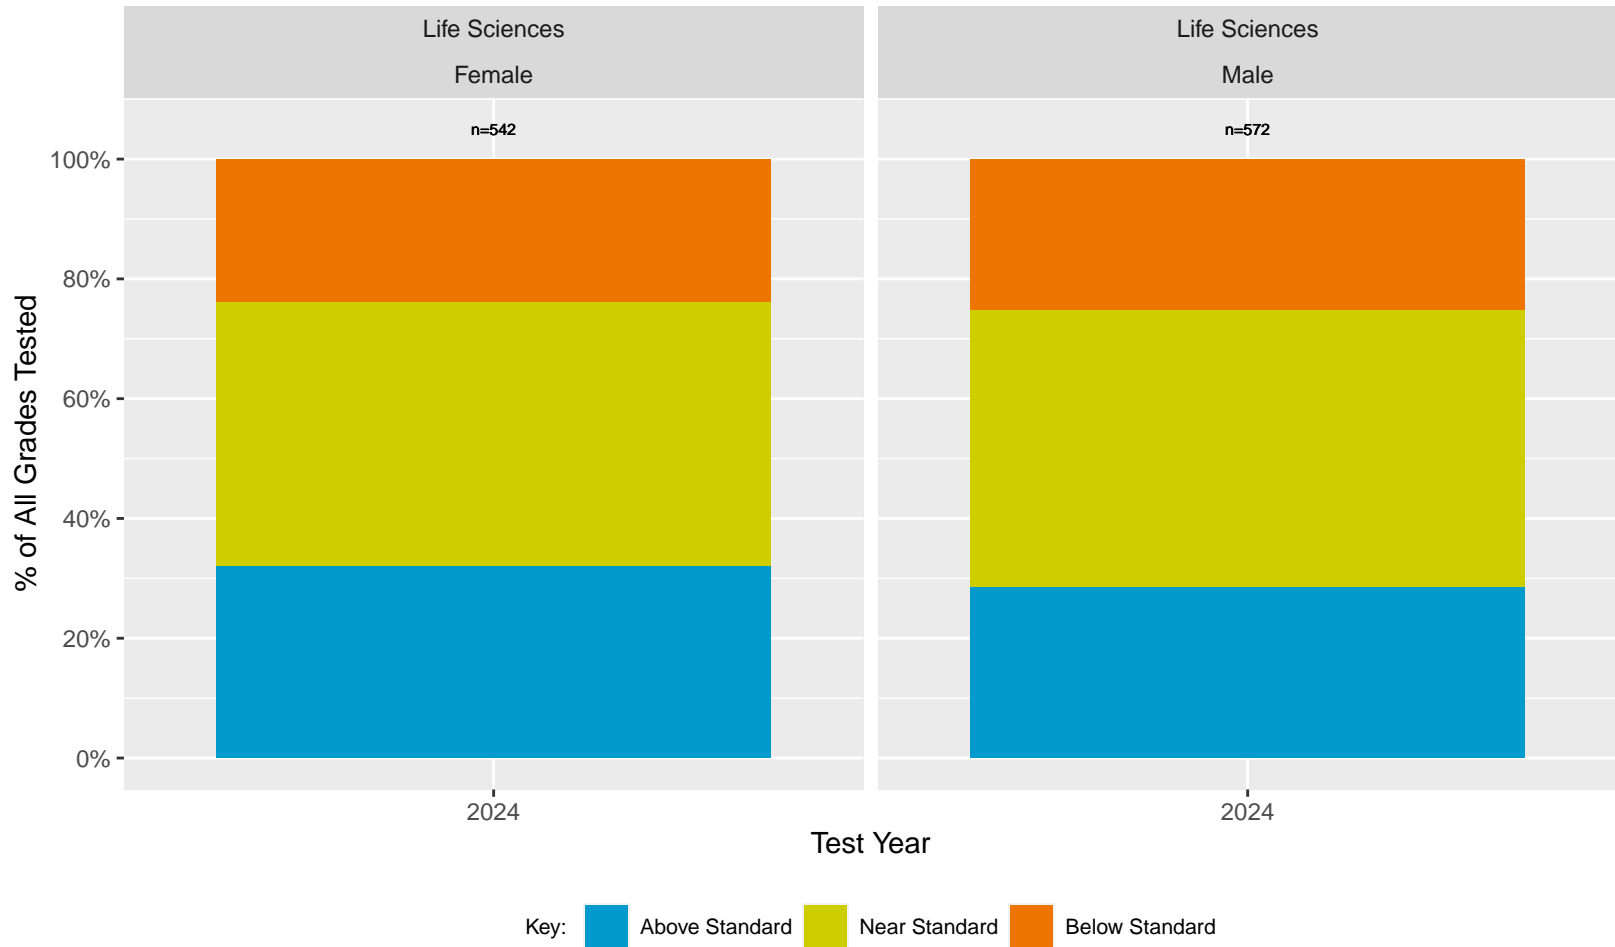

CA Science Test (CAST): El Segundo Unified School District (Sex)