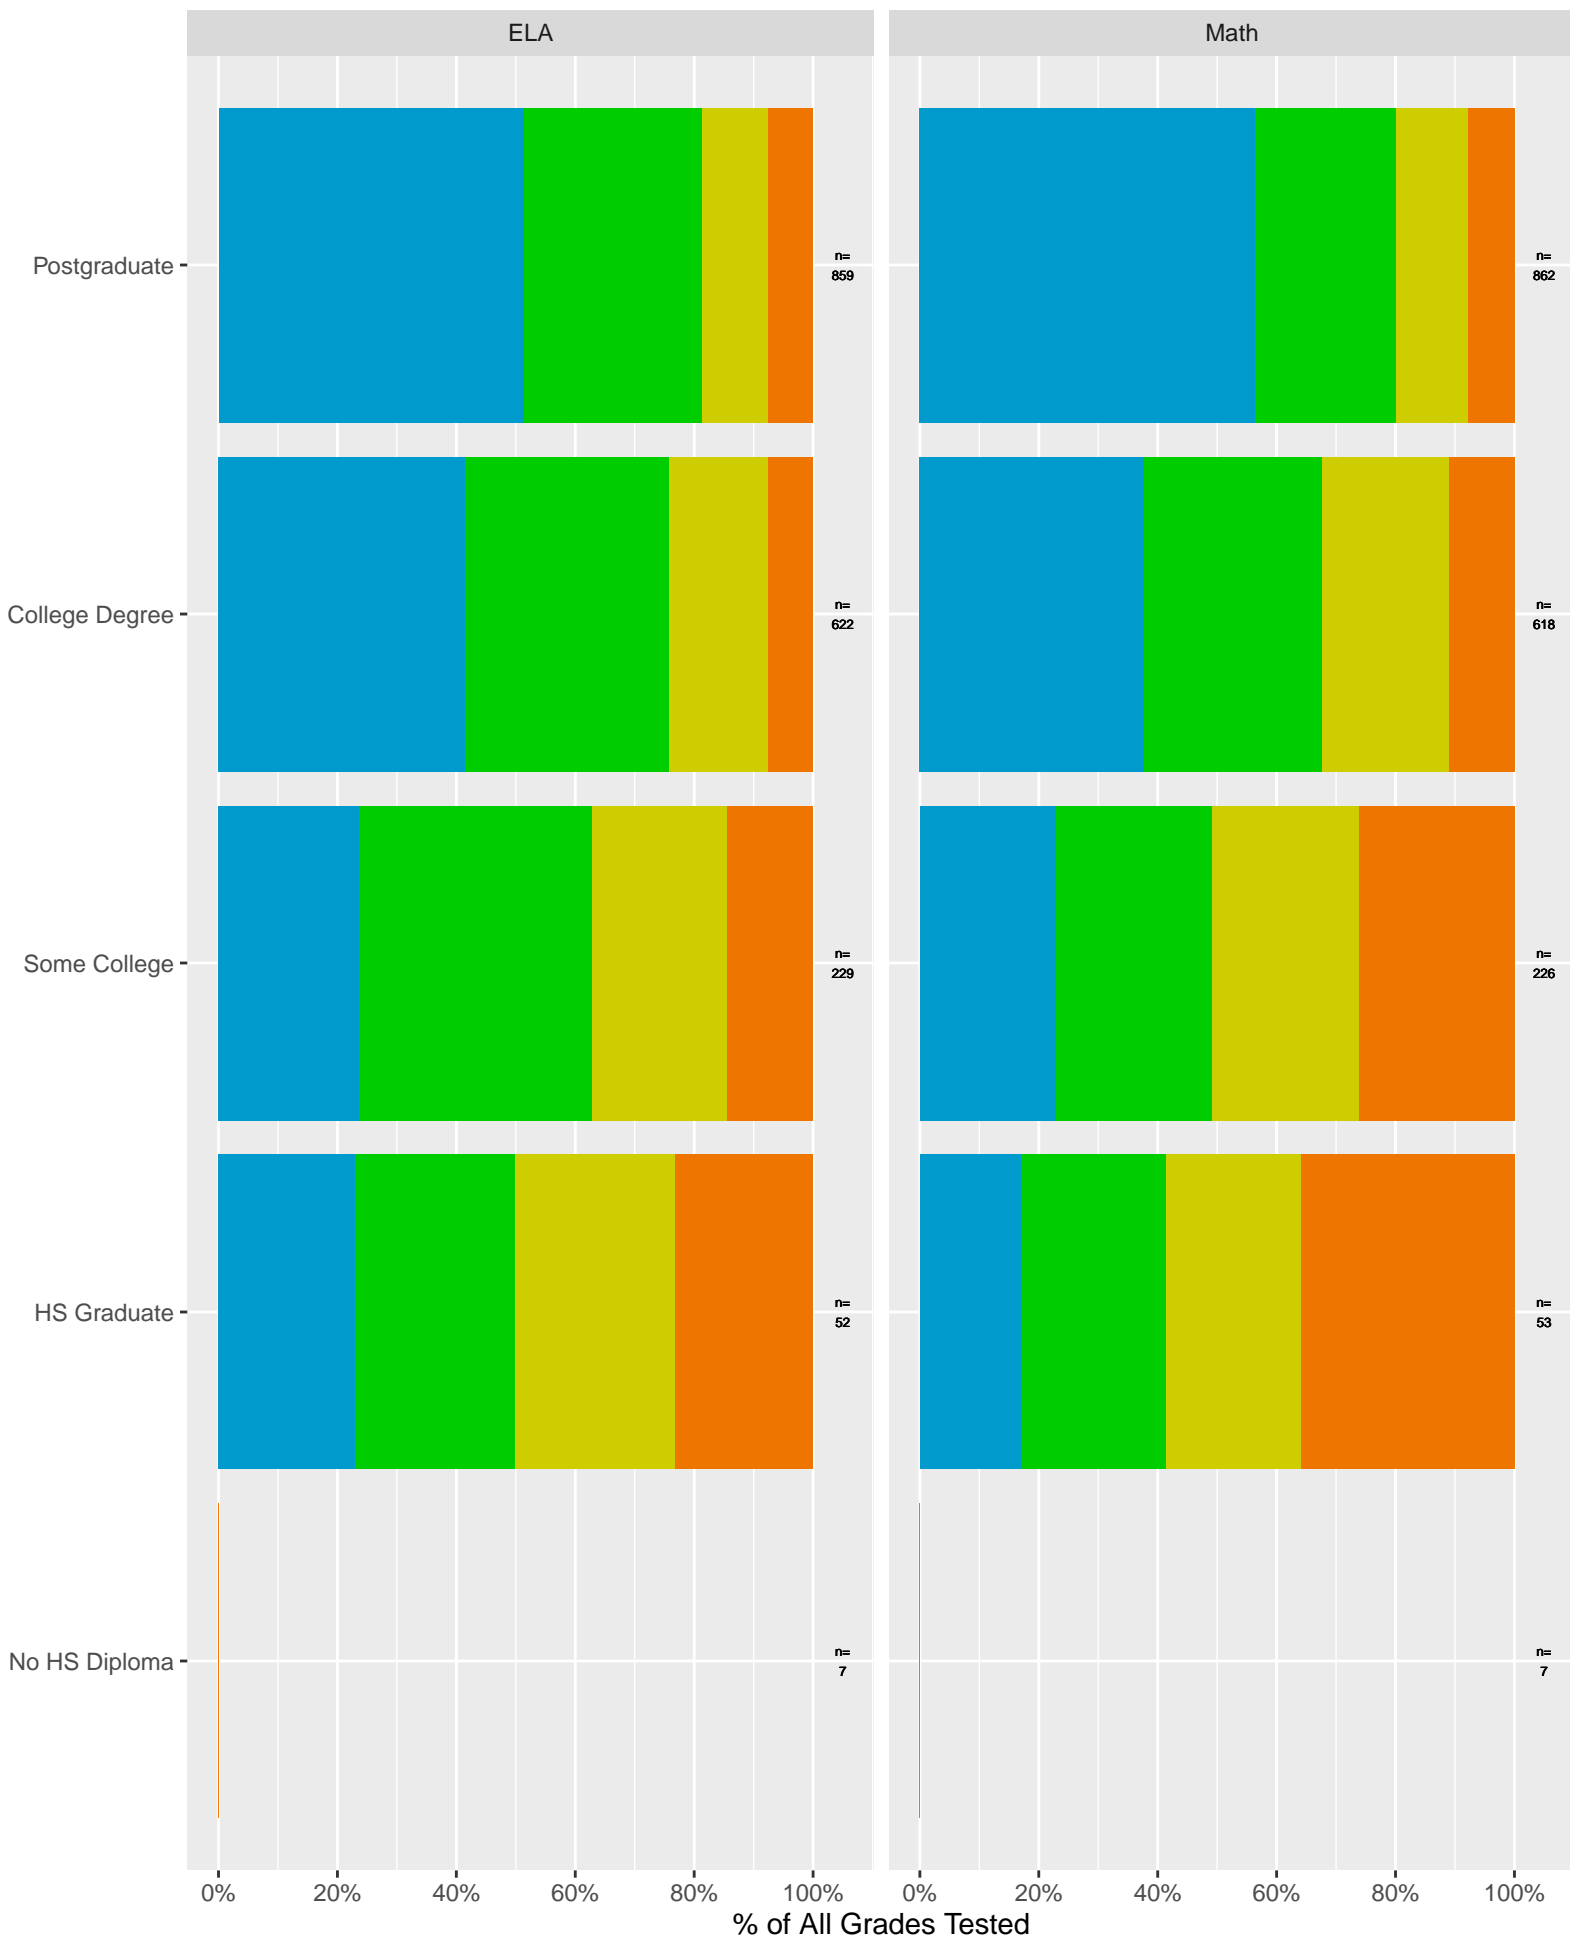

El Segundo Unified School District (2024) by Parent's Education Level

Key: ■ Standard Exceeded ■ Standard Met ■ Standard Nearly Met ■ Standard Not Met