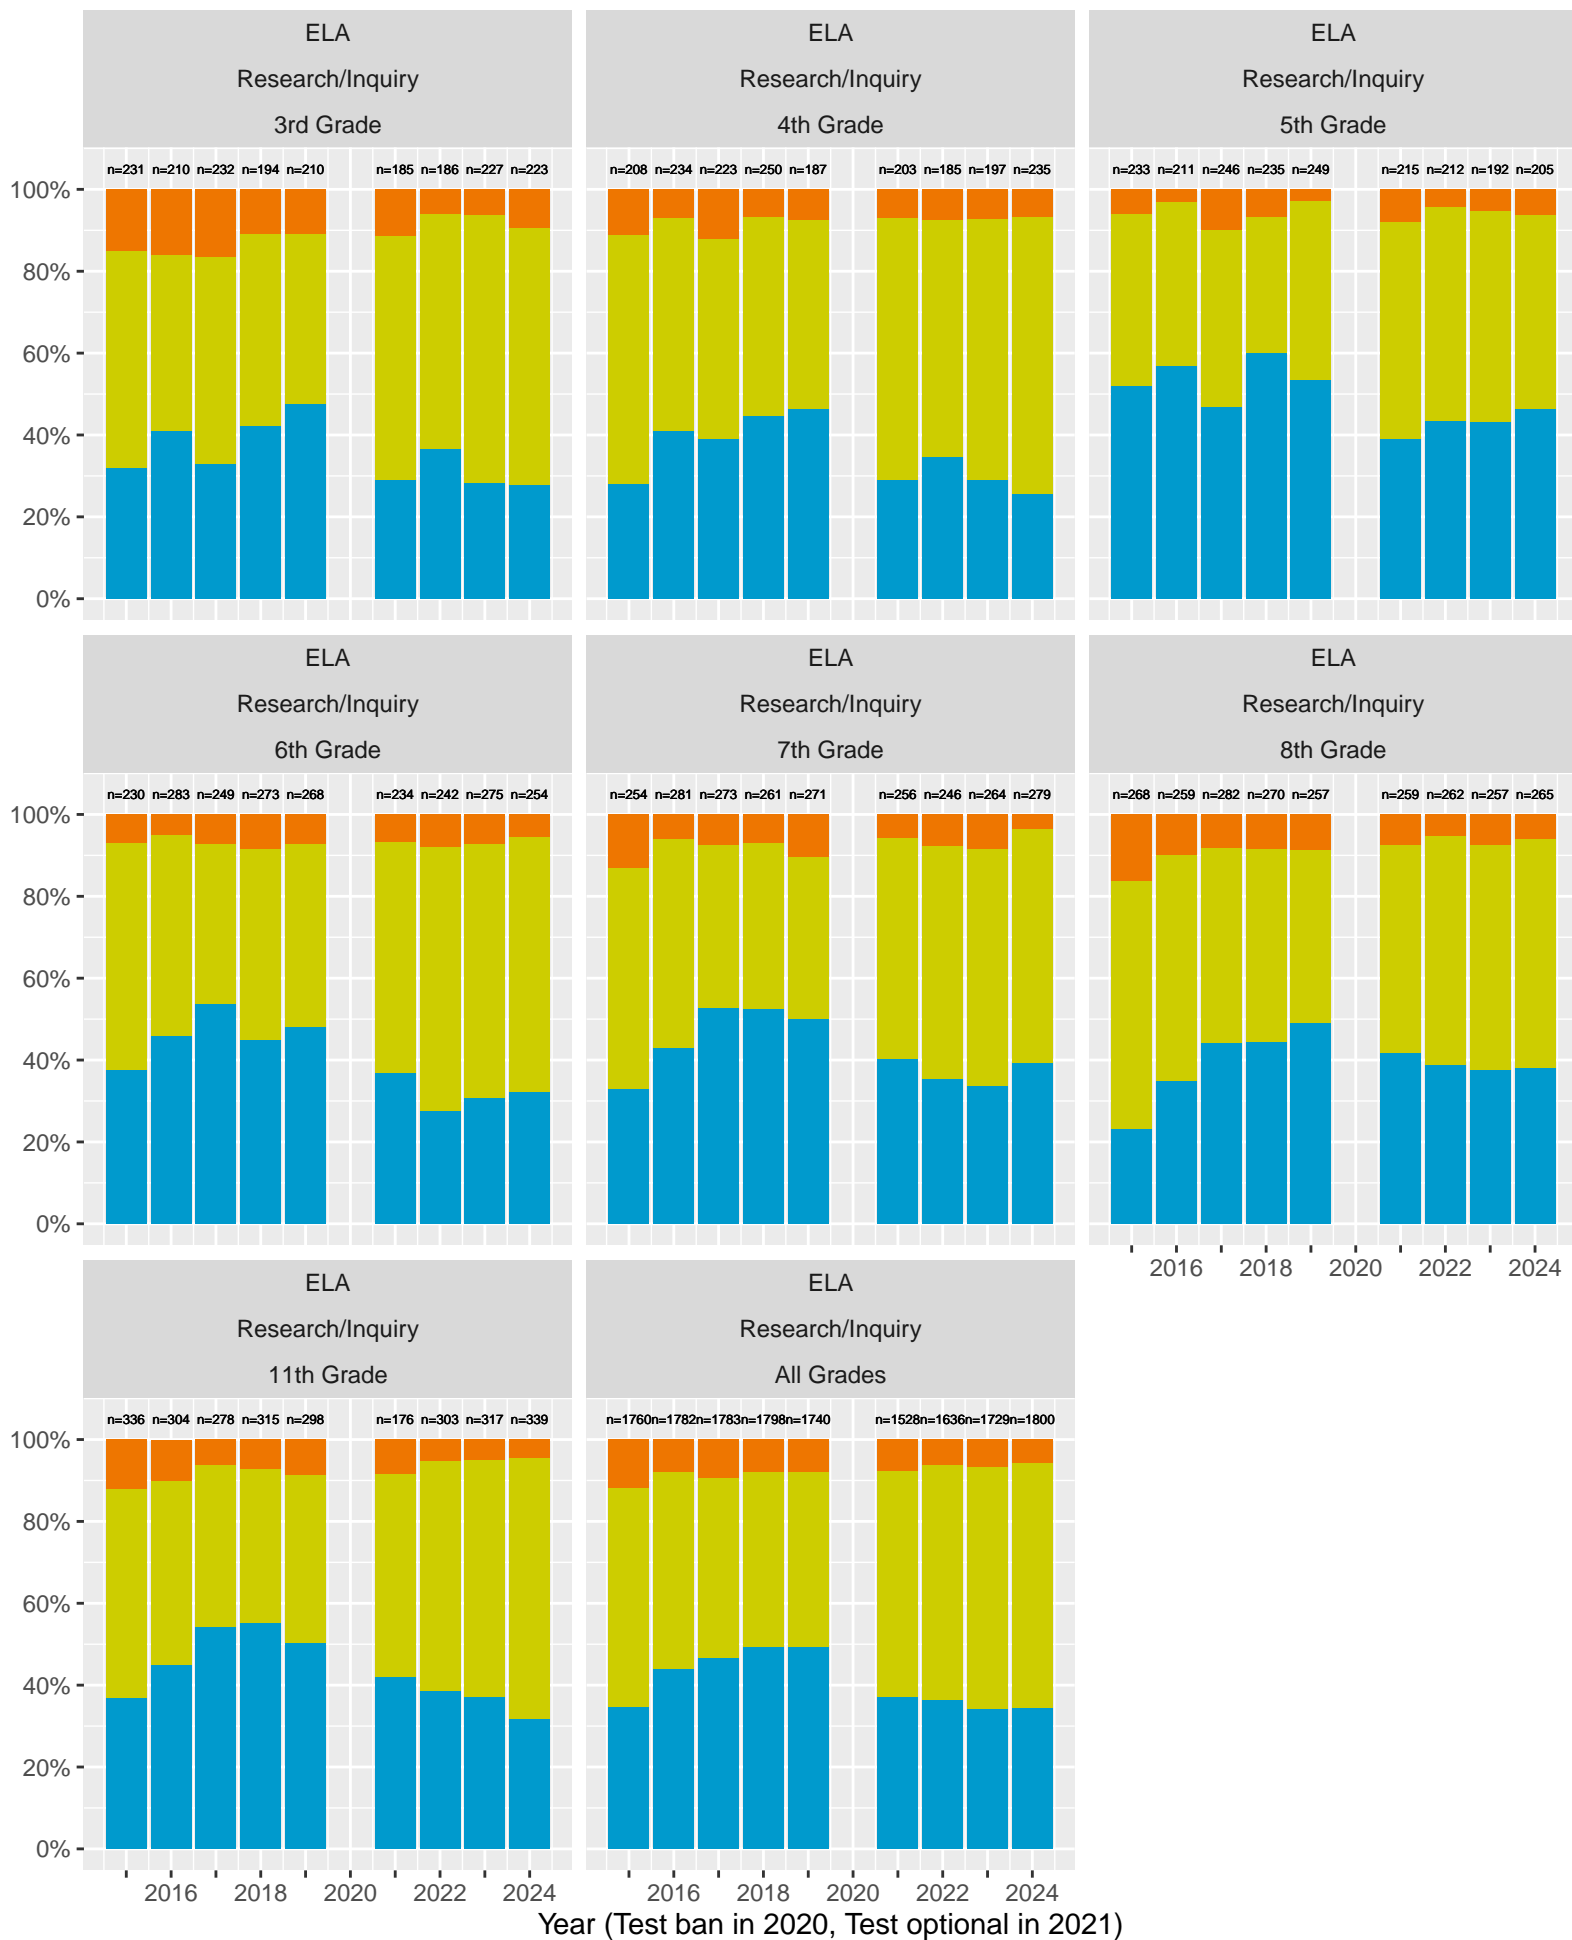

Key: ■ Above Standard ■ Near Standard ■ Below Standard

EI Segundo Unified School District (Subject Area 2)

Key: ■ Above Standard ■ Near Standard ■ Below Standard

El Segundo Unified School District (Subject Area 3)

Key: ■ Above Standard ■ Near Standard ■ Below Standard

El Segundo Unified School District (Subject Area 4)

Key: ■ Above Standard ■ Near Standard ■ Below Standard

Racial distribution of El Segundo Unified School District students tested in 2024