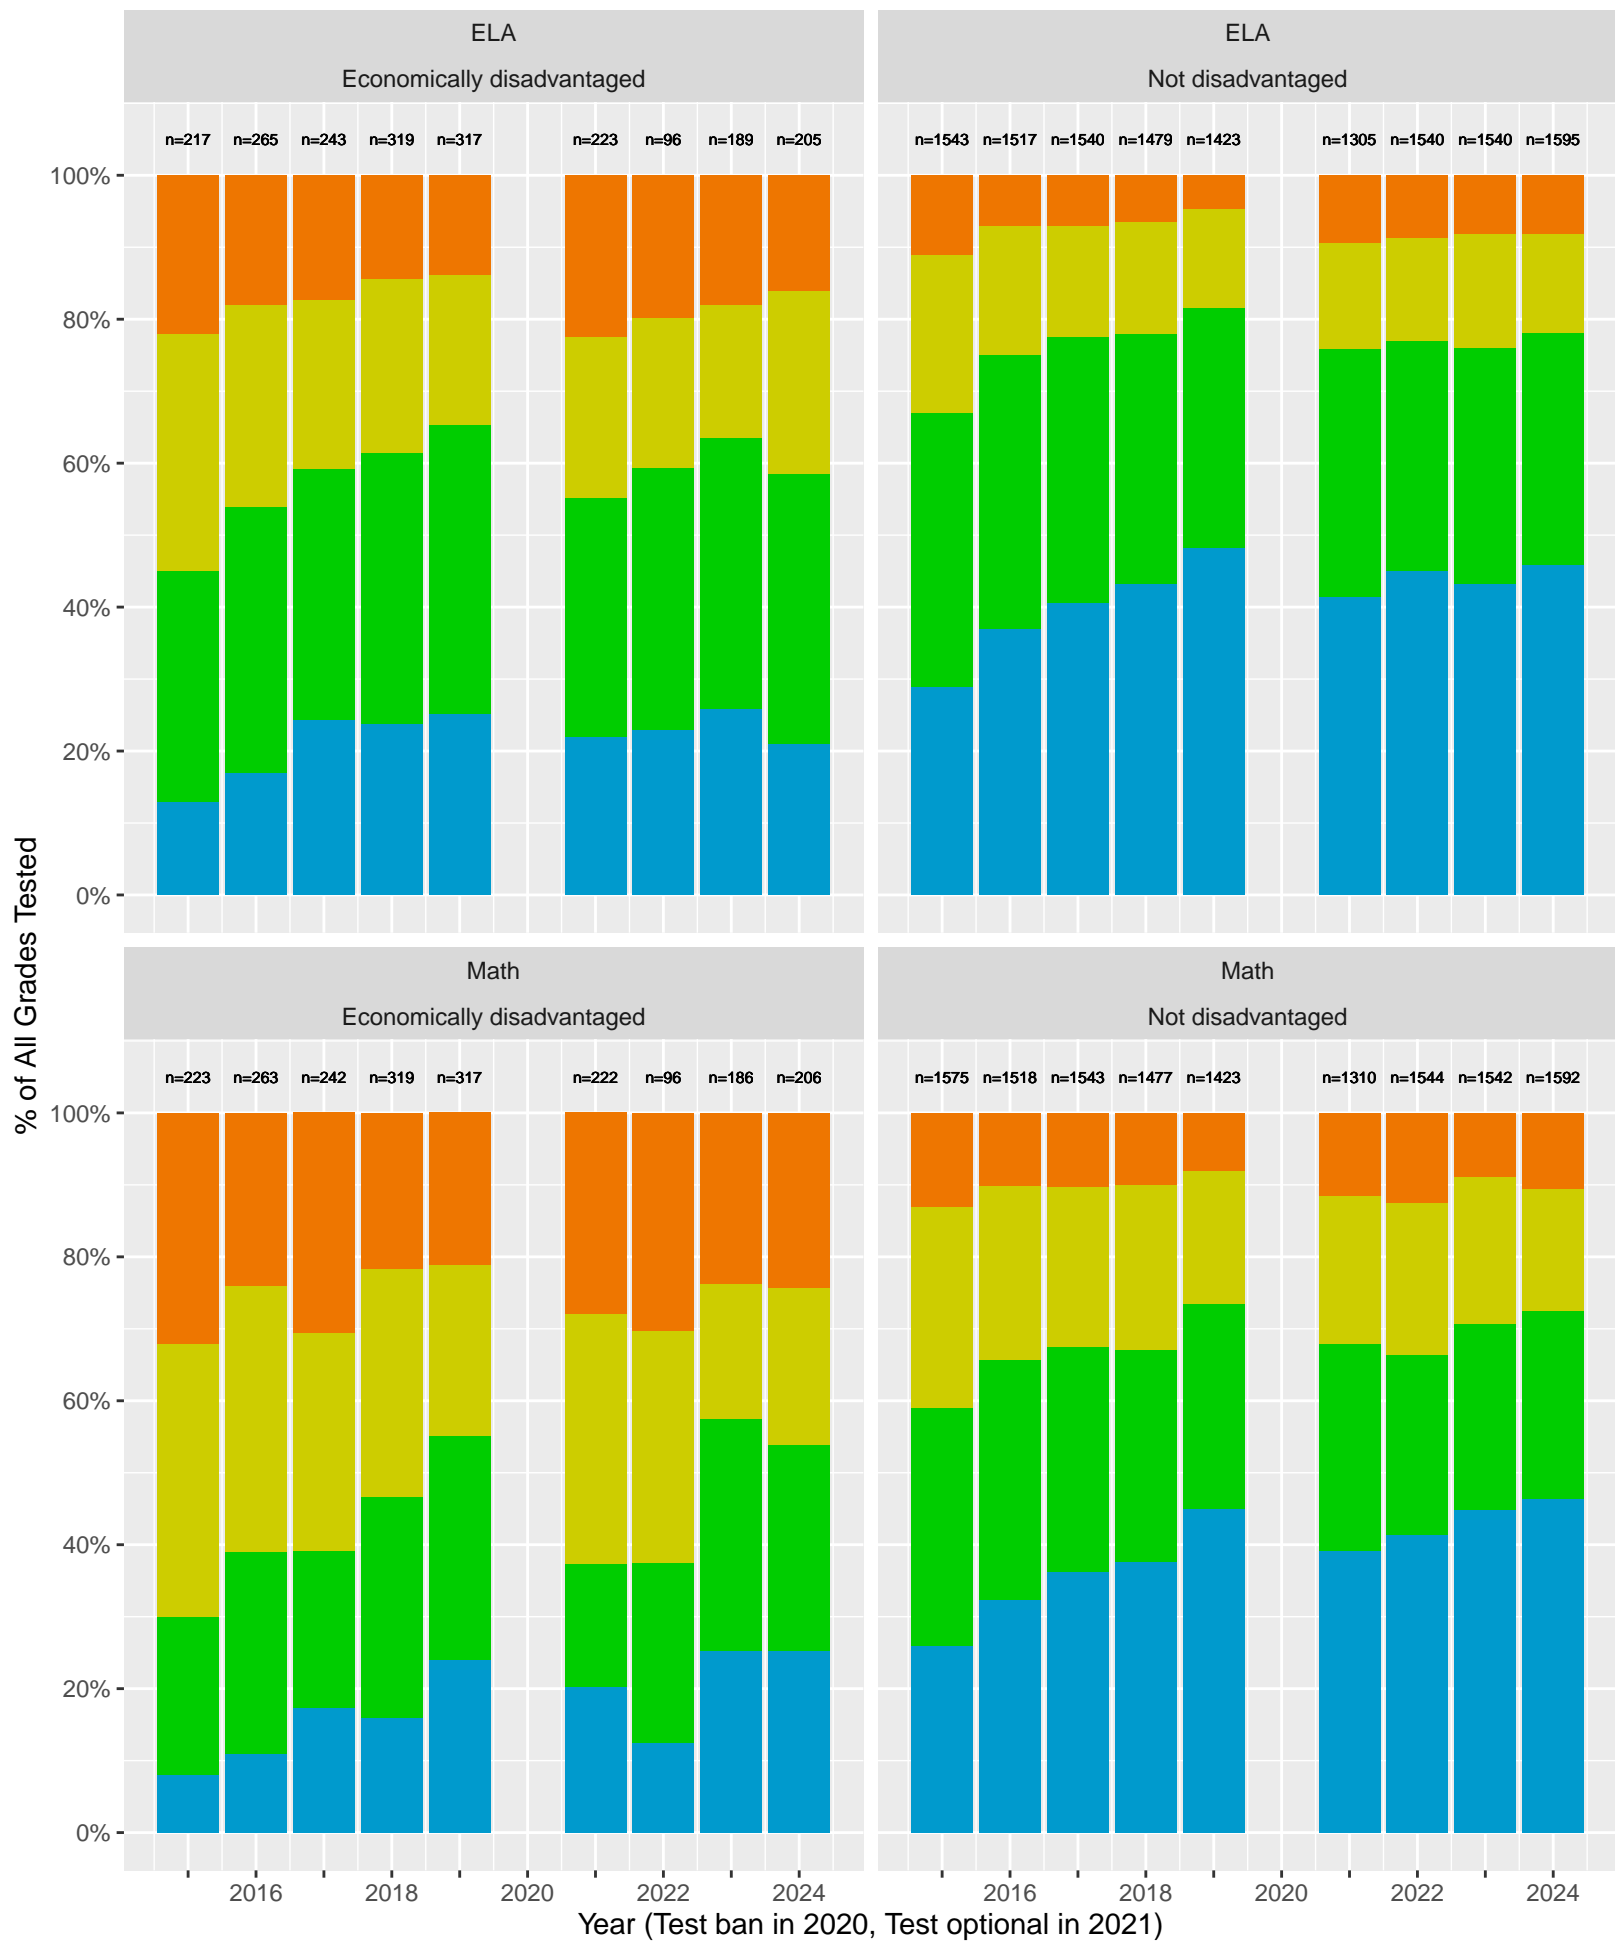

Key: ■ Above Standard ■ Near Standard ■ Below Standard

El Segundo Unified School District (Subject Area 4)

Key: ■ Above Standard ■ Near Standard ■ Below Standard

Racial distribution of El Segundo Unified School District students tested in 2024

EI Segundo Unified School District by Sex

Key: ■ Standard Exceeded ■ Standard Met ■ Standard Nearly Met ■ Standard Not Met

EI Segundo Unified School District by Non-White + White

Key: ■ Standard Exceeded ■ Standard Met ■ Standard Nearly Met ■ Standard Not Met

EI Segundo Unified School District by Economic Disadvantage

Key: ■ Standard Exceeded ■ Standard Met ■ Standard Nearly Met ■ Standard Not Met

El Segundo Unified School District (2024) by Parent's Education Level