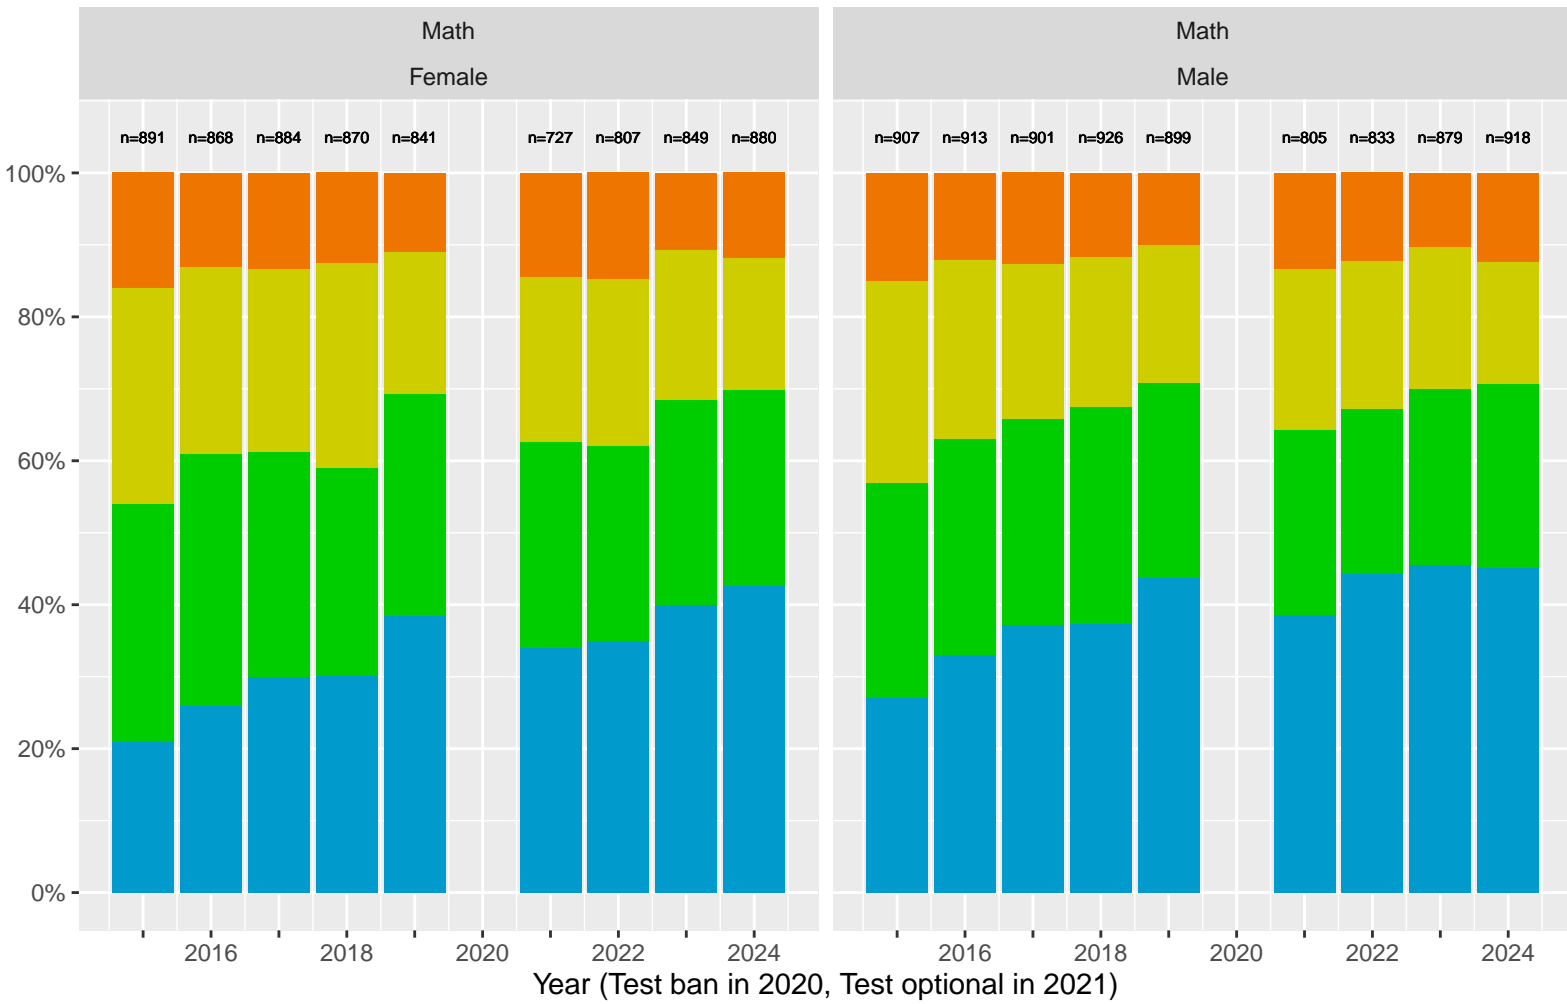

EI Segundo Unified School District by Sex

Key: ■ Standard Exceeded ■ Standard Met ■ Standard Nearly Met ■ Standard Not Met