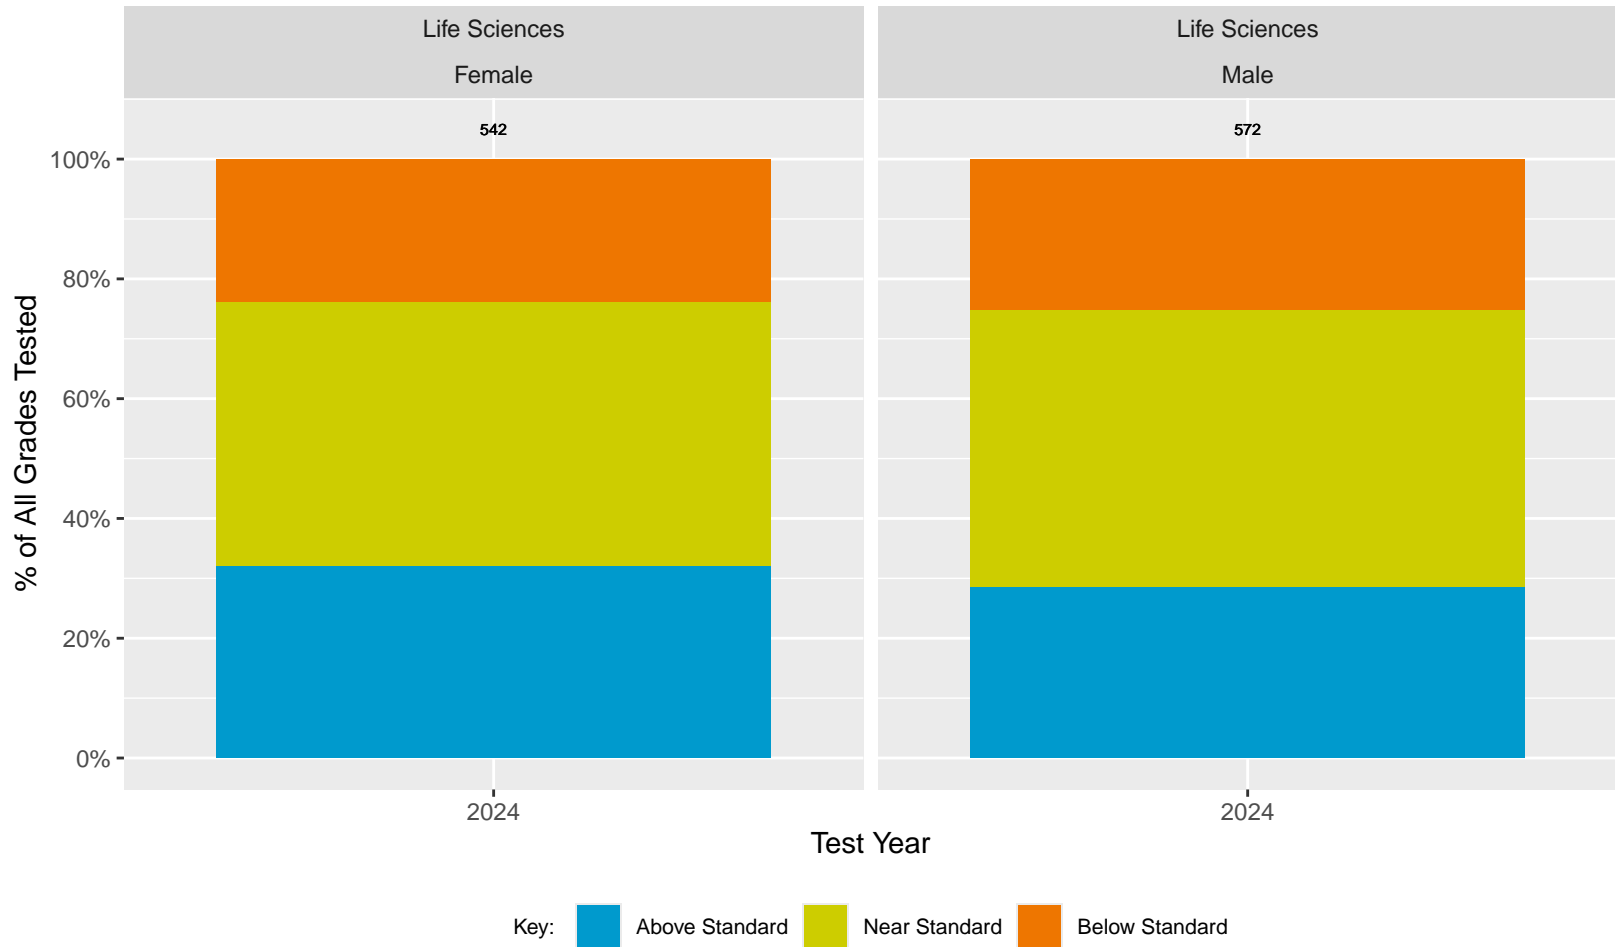

Key: ■ Above Standard ■ Near Standard ■ Below Standard

CA Science Test (CAST): El Segundo Unified School District (Sex)

CA Science Test (CAST): El Segundo Unified School District (Sex)

CA Science Test (CAST): El Segundo Unified School District by Non-White + White