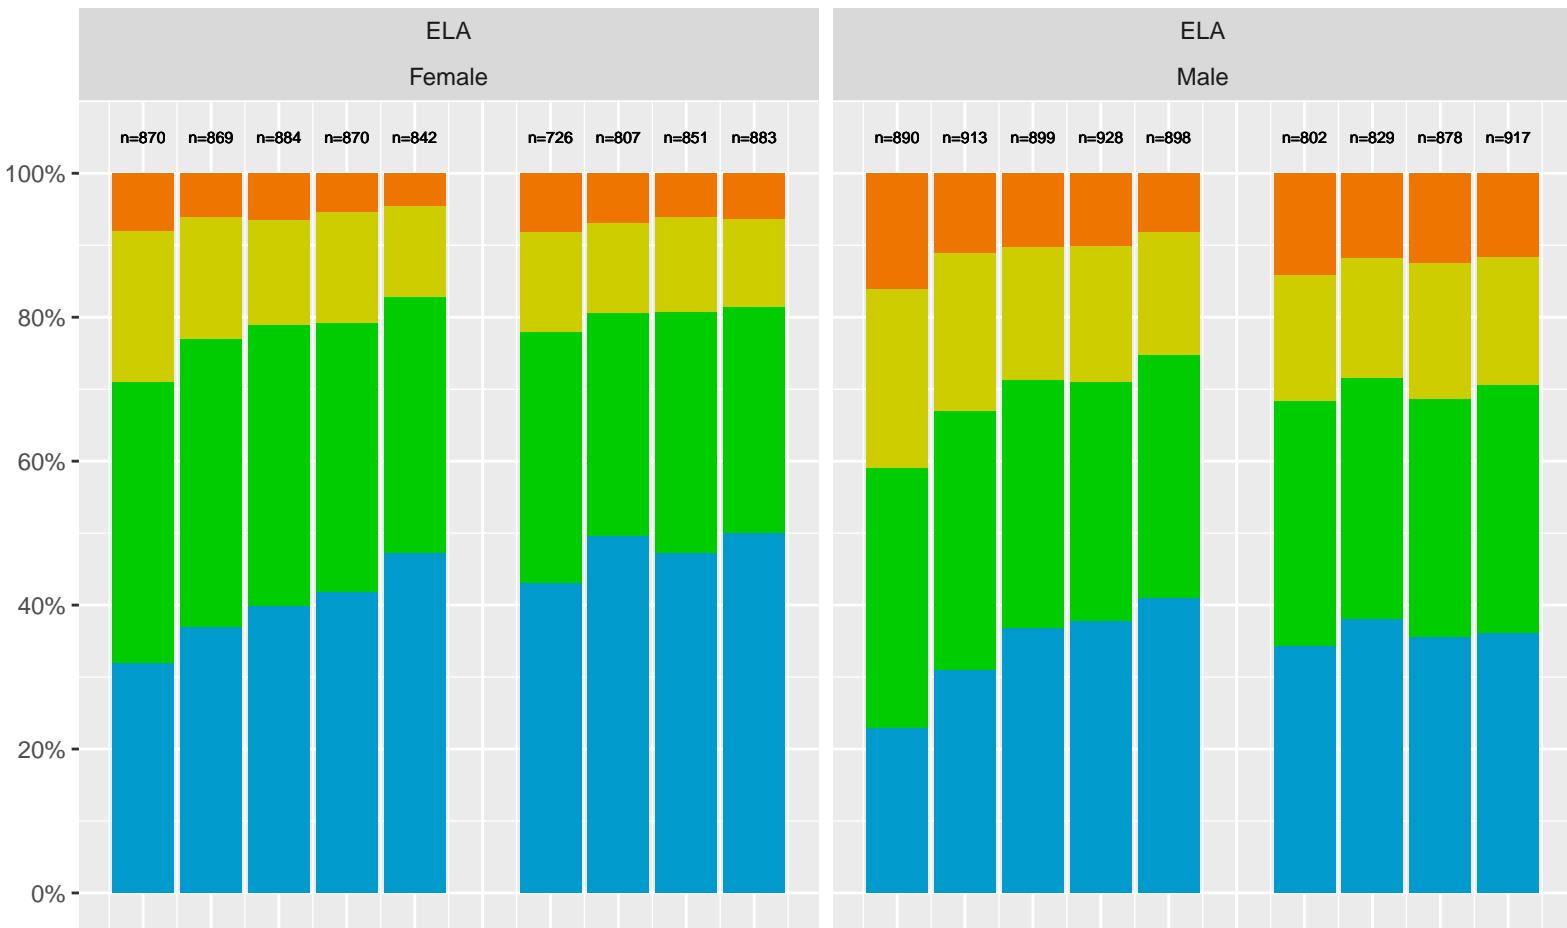

Key: ■ Above Standard ■ Near Standard ■ Below Standard

El Segundo Unified School District (Subject Area 4)

Key: ■ Above Standard ■ Near Standard ■ Below Standard

Racial distribution of El Segundo Unified School District students tested in 2024

EI Segundo Unified School District by Sex

Key: ■ Standard Exceeded ■ Standard Met ■ Standard Nearly Met ■ Standard Not Met

EI Segundo Unified School District by Non-White + White

Key: ■ Standard Exceeded ■ Standard Met ■ Standard Nearly Met ■ Standard Not Met