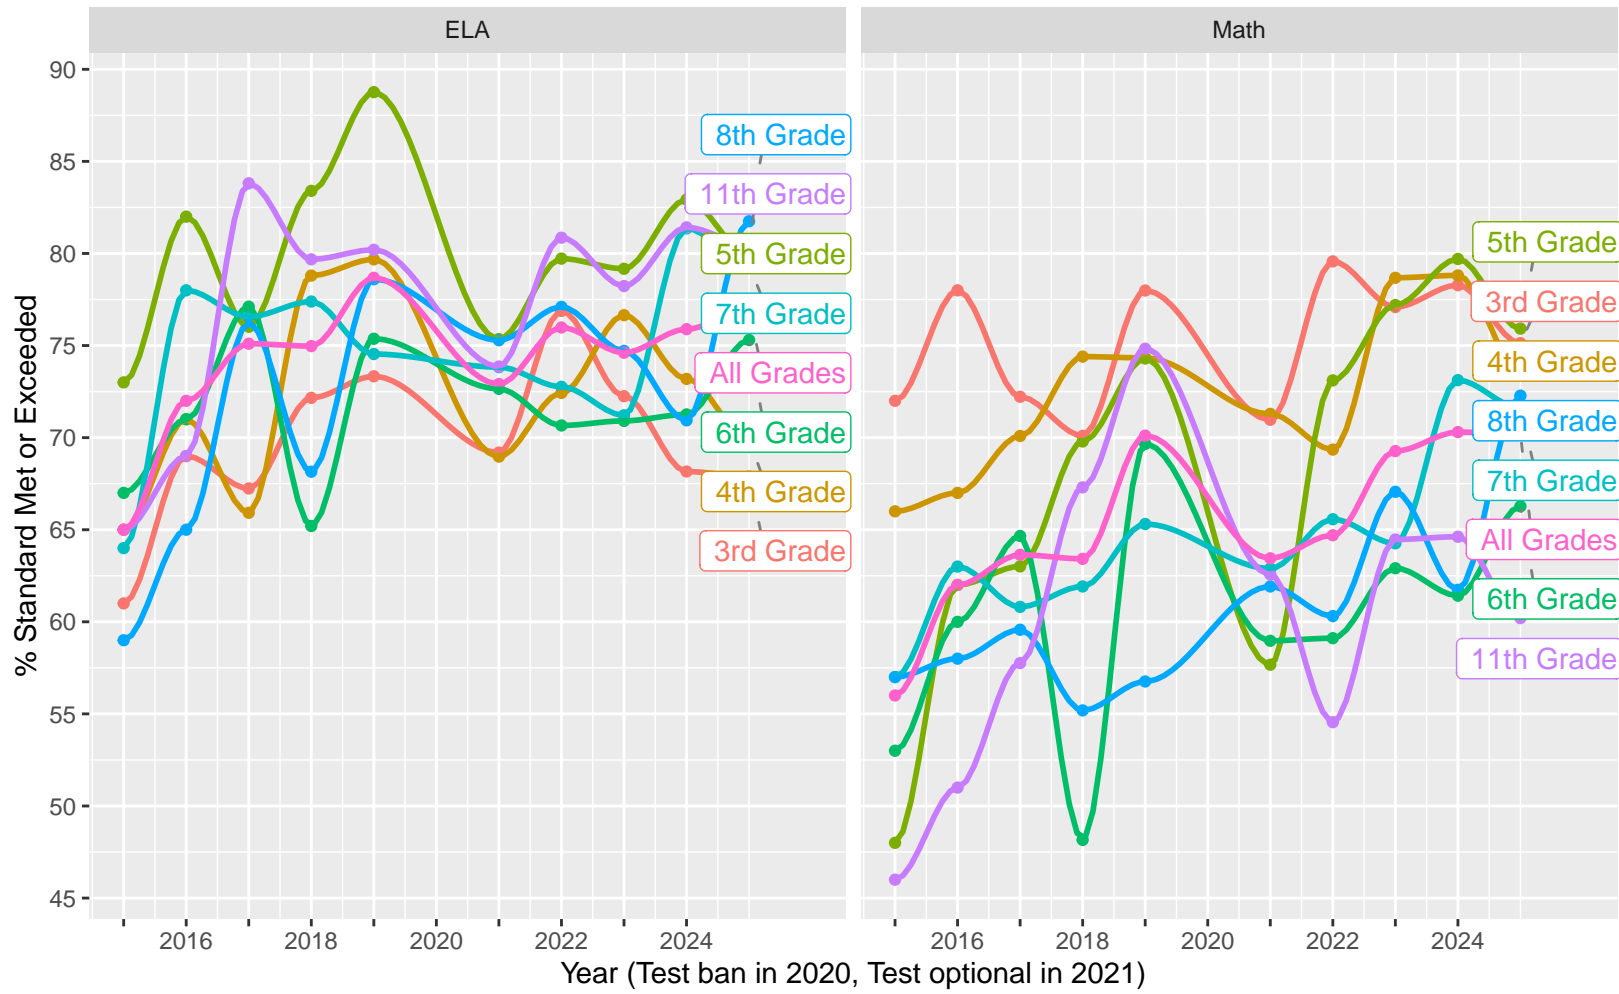

Grades stacked (trends, variance, outliers)