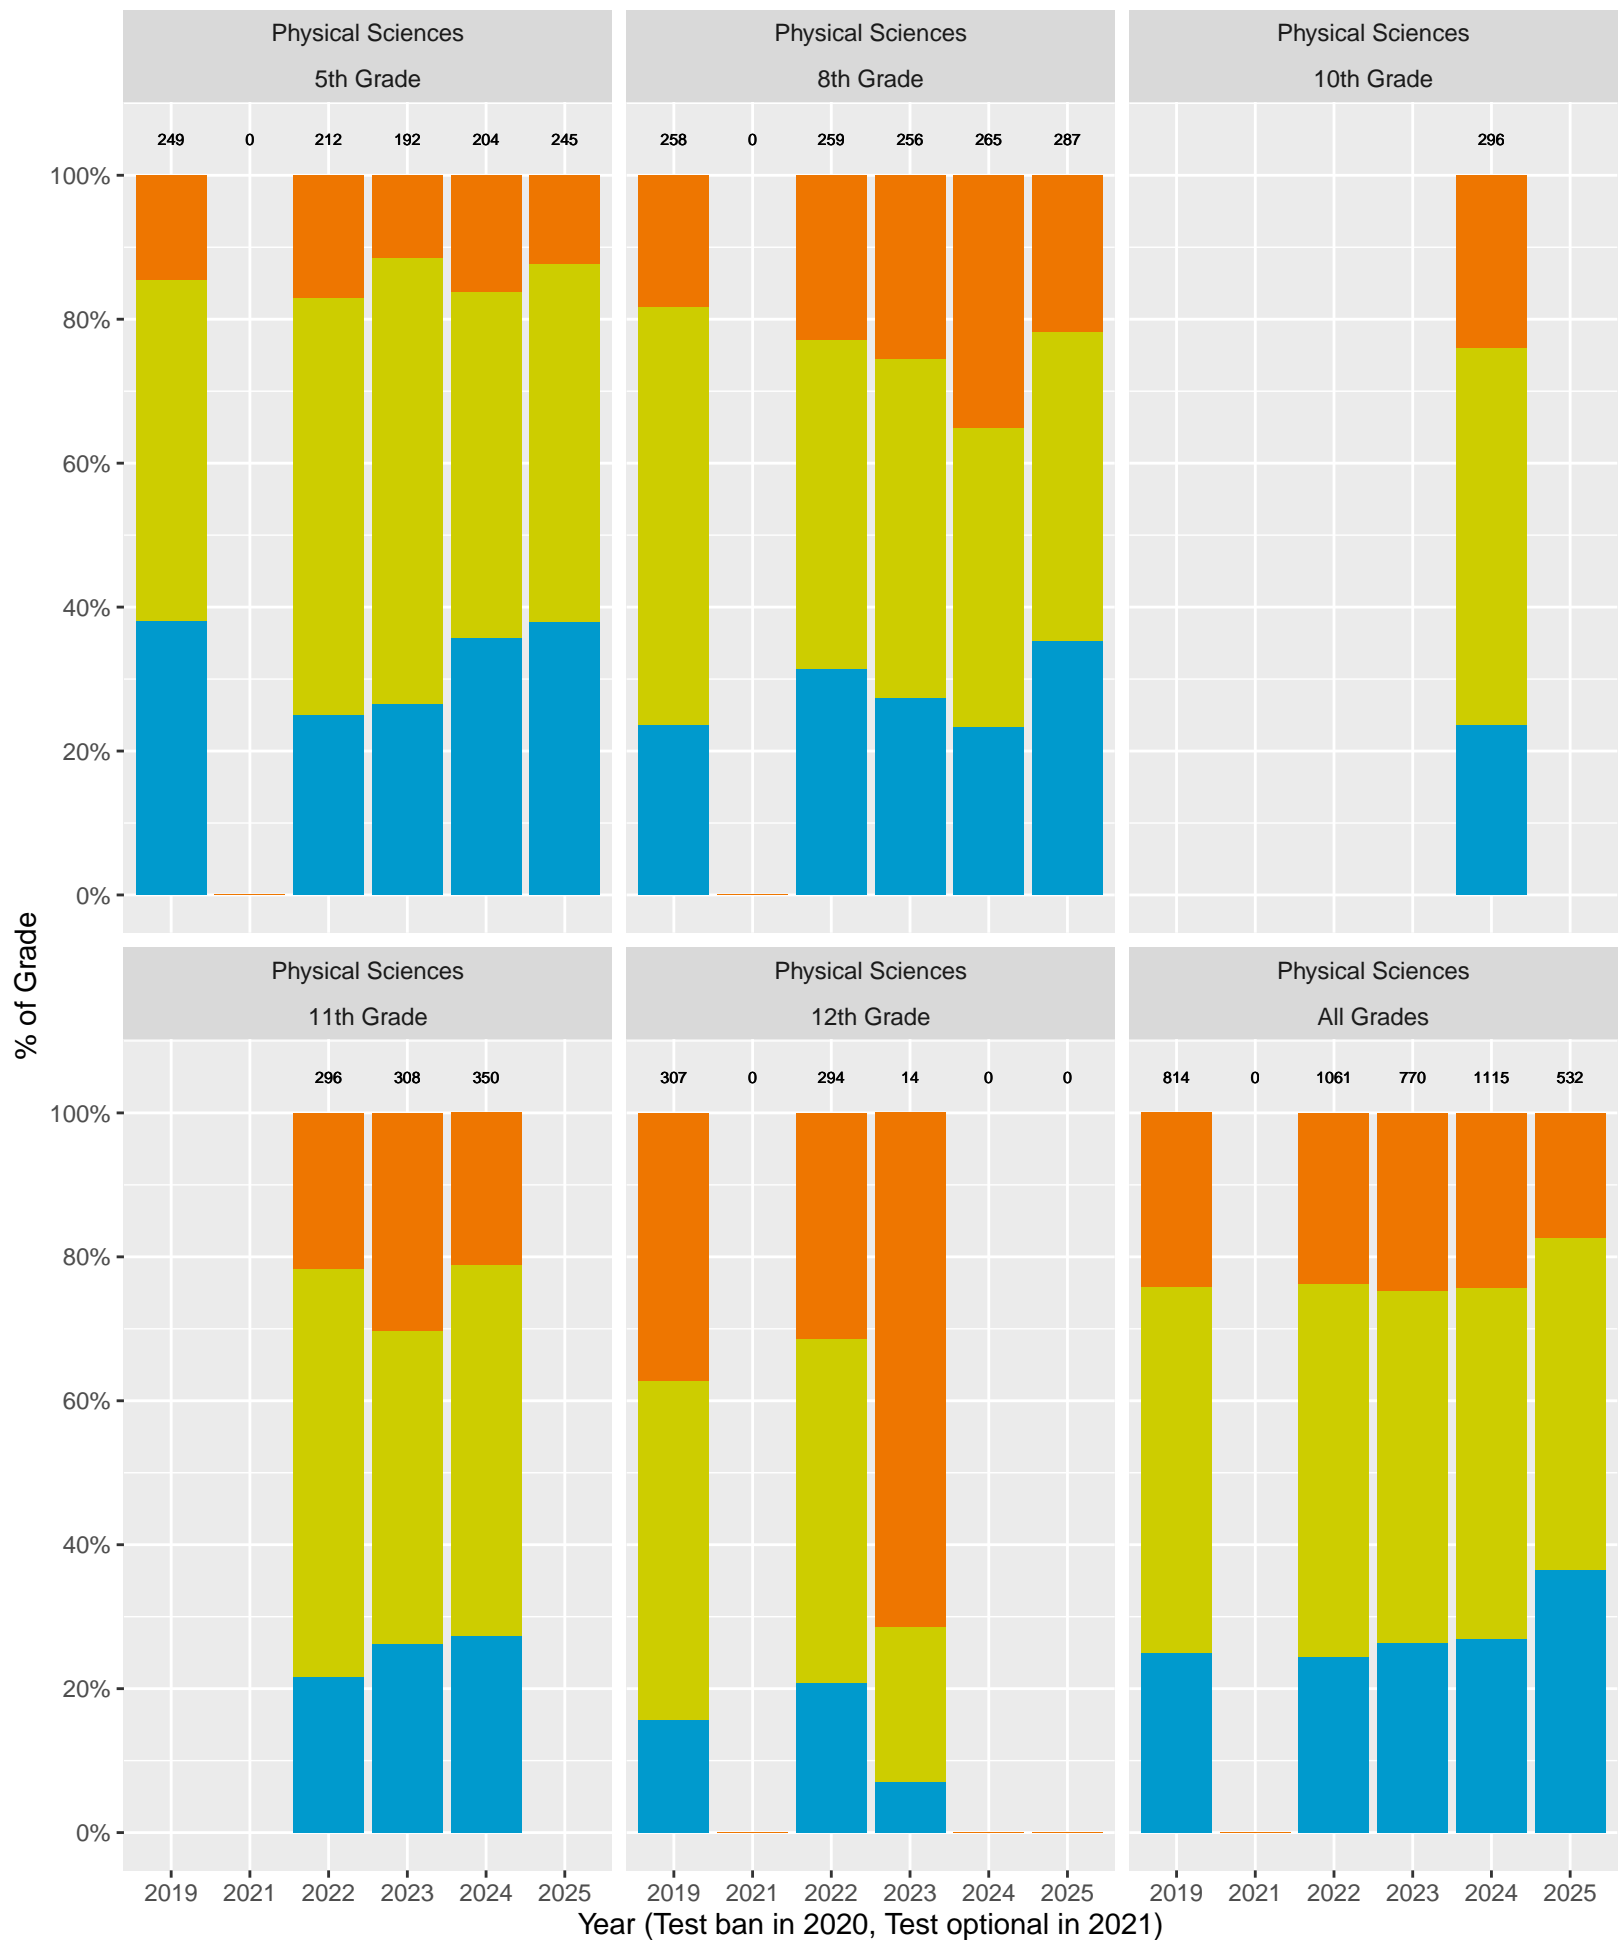

CA Science Test (CAST): El Segundo Unified School District (Physical Sciences)

Key: ■ Above Standard ■ Near Standard ■ Below Standard