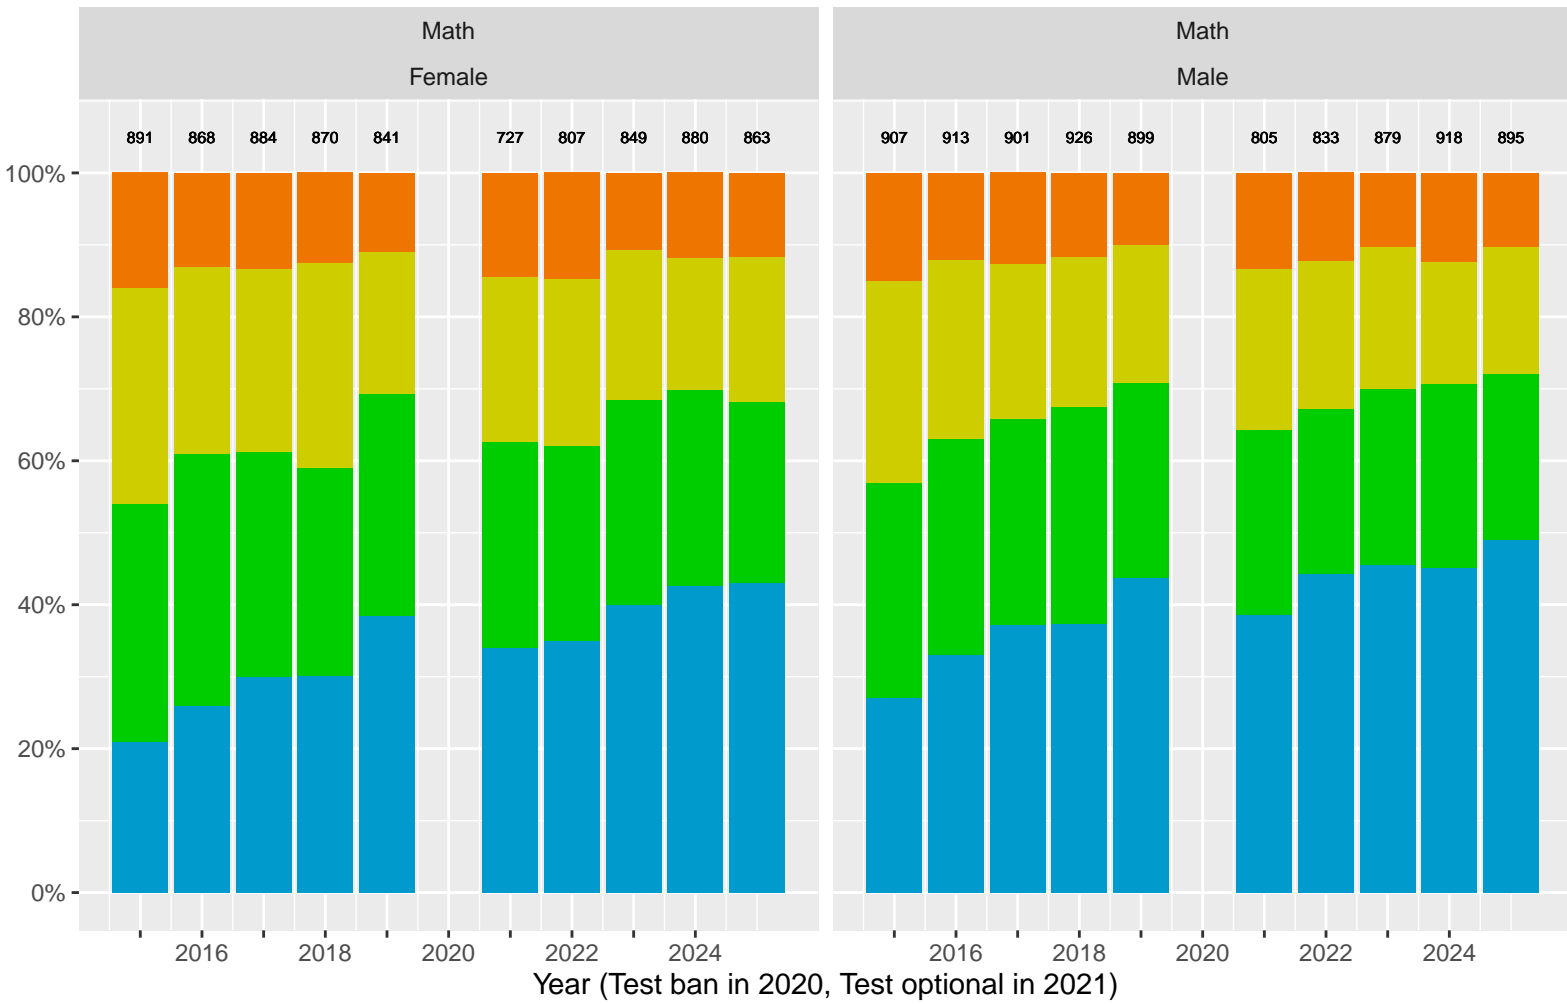

El Segundo Unified School District by Sex

Key: ■ Standard Exceeded ■ Standard Met ■ Standard Nearly Met ■ Standard Not Met