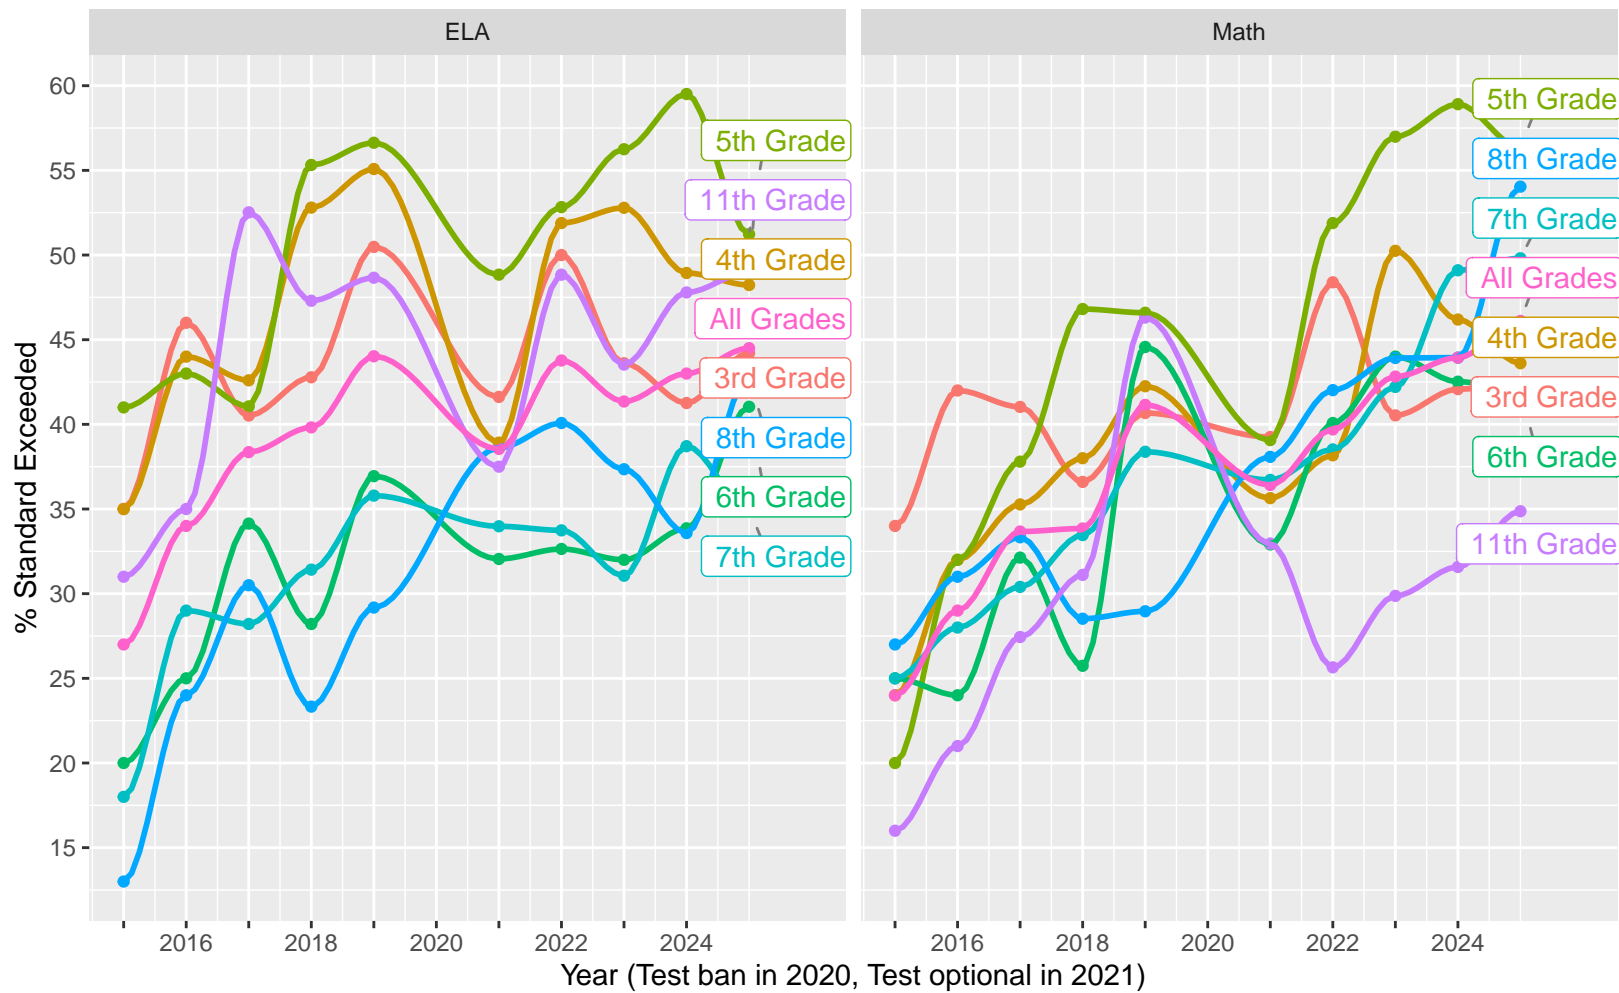

Grades stacked (trends, variance, outliers)

El Segundo Unified School District (Subject Area 1)

Key: ■ Above Standard ■ Near Standard ■ Below Standard

El Segundo Unified School District (Subject Area 2)

Key: ■ Above Standard ■ Near Standard ■ Below Standard