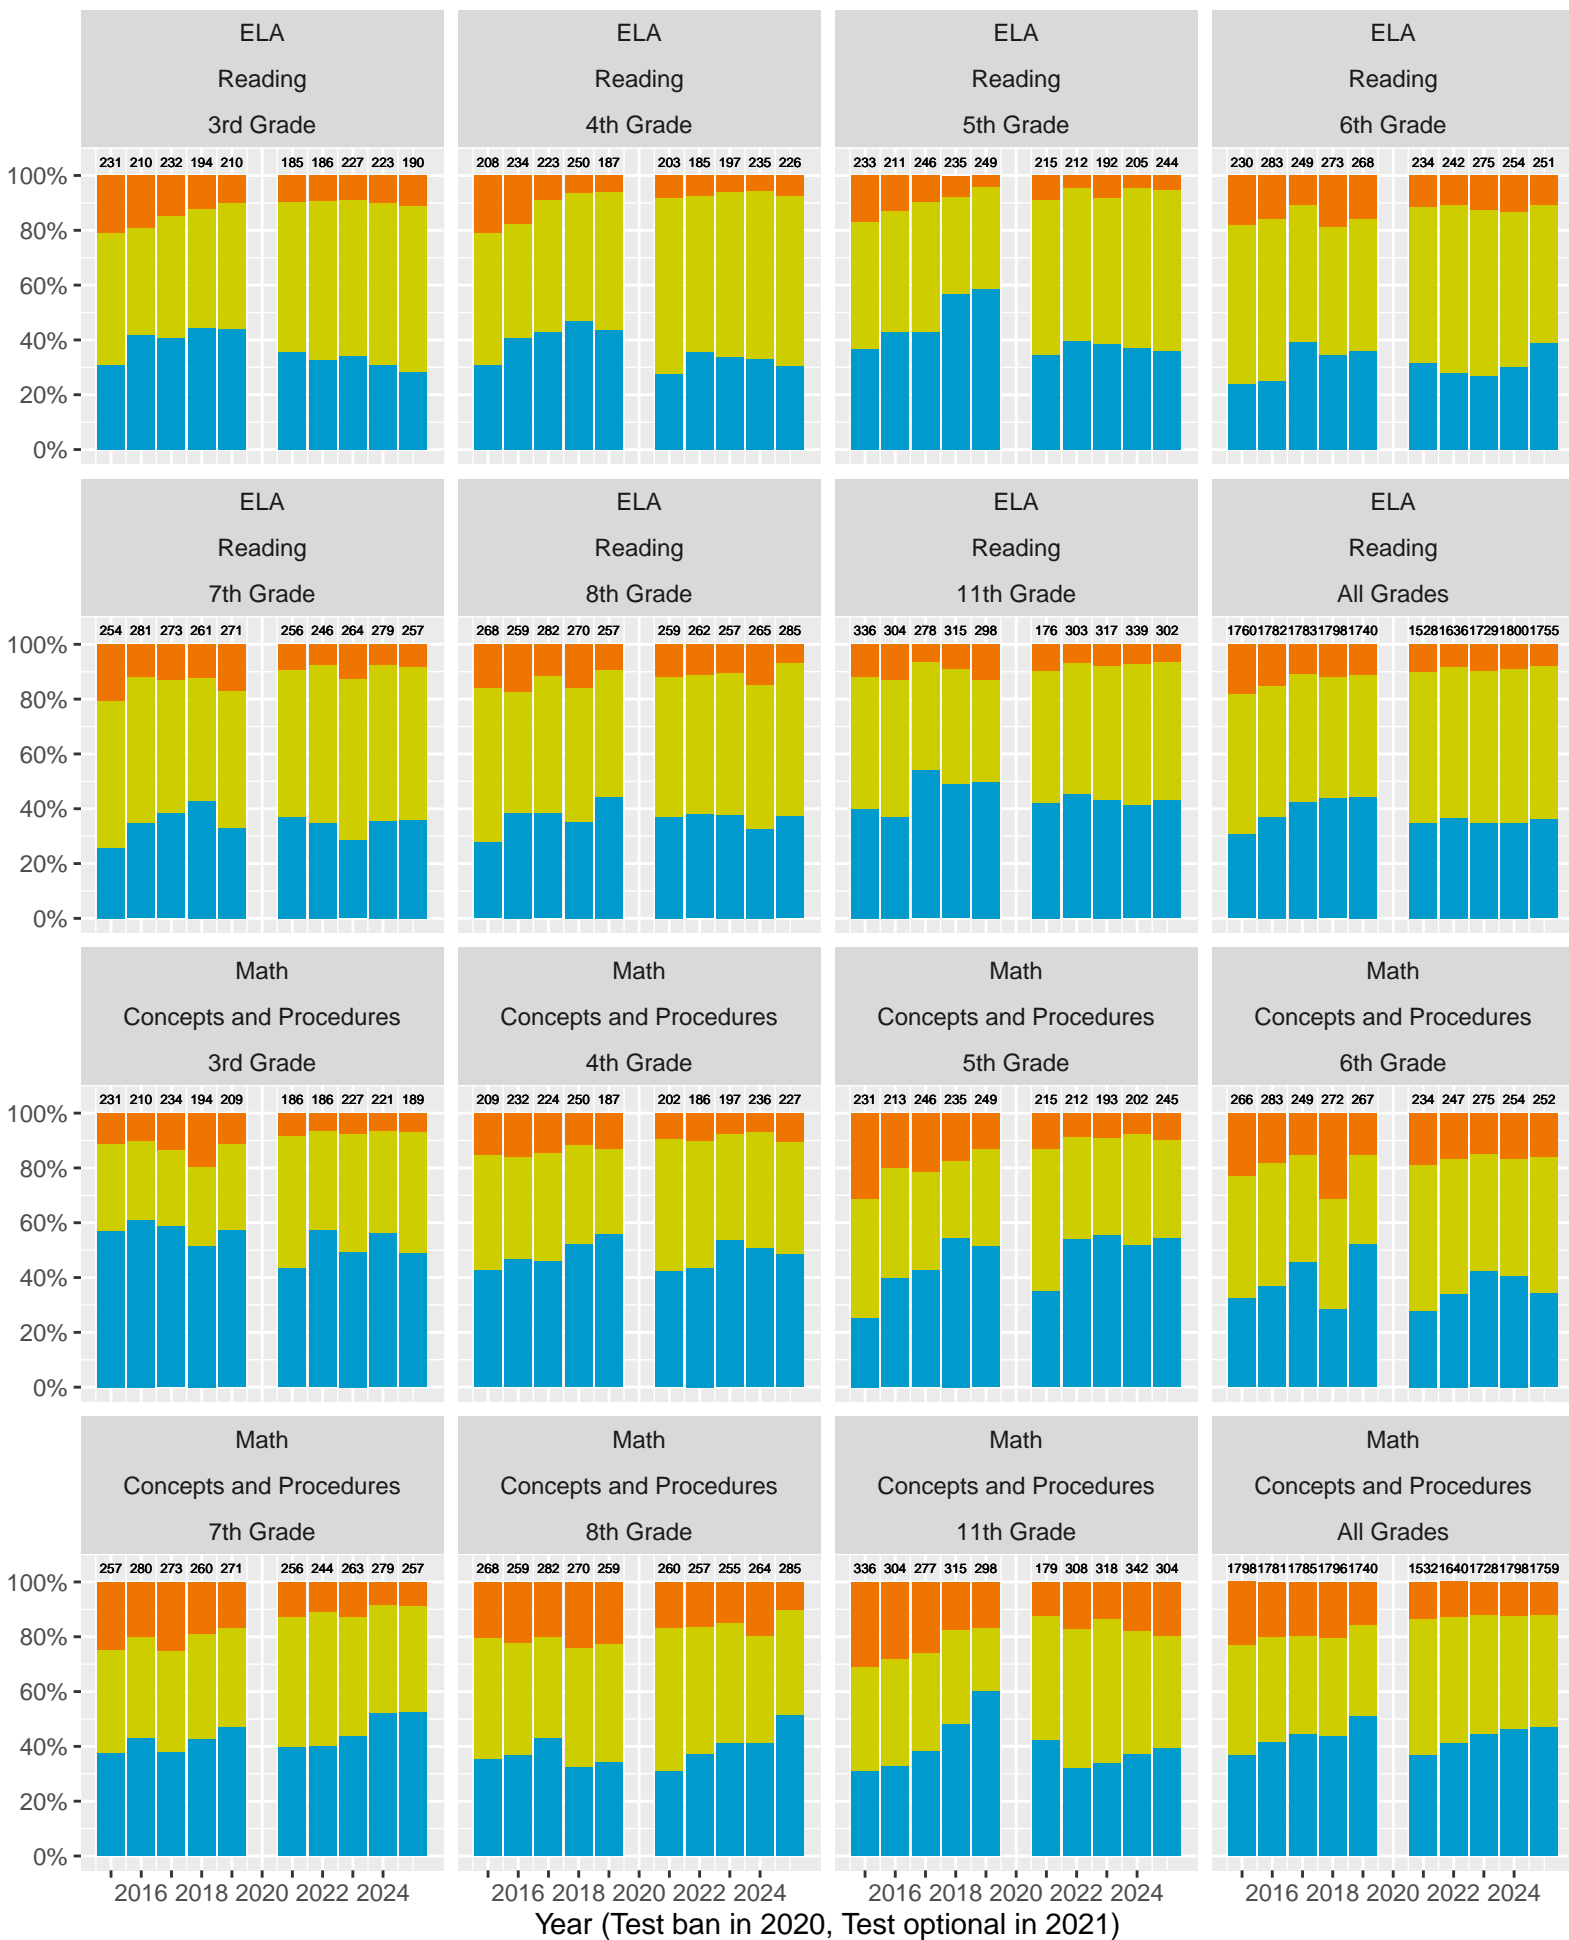

CAST Life Sciences, Earth and Space by Sex.....p 17

CAST Physical Science by (Non–)White, Parent Education.....p 18–19

CAASPP Test Performance: EI Segundo Unified School District

Key: ■ Standard Exceeded ■ Standard Met ■ Standard Nearly Met ■ Standard Not Met

Grades stacked (trends, variance, outliers)

El Segundo Unified School District (Subject Area 1)

Key: ■ Above Standard ■ Near Standard ■ Below Standard

El Segundo Unified School District (Subject Area 2)

Key: ■ Above Standard ■ Near Standard ■ Below Standard