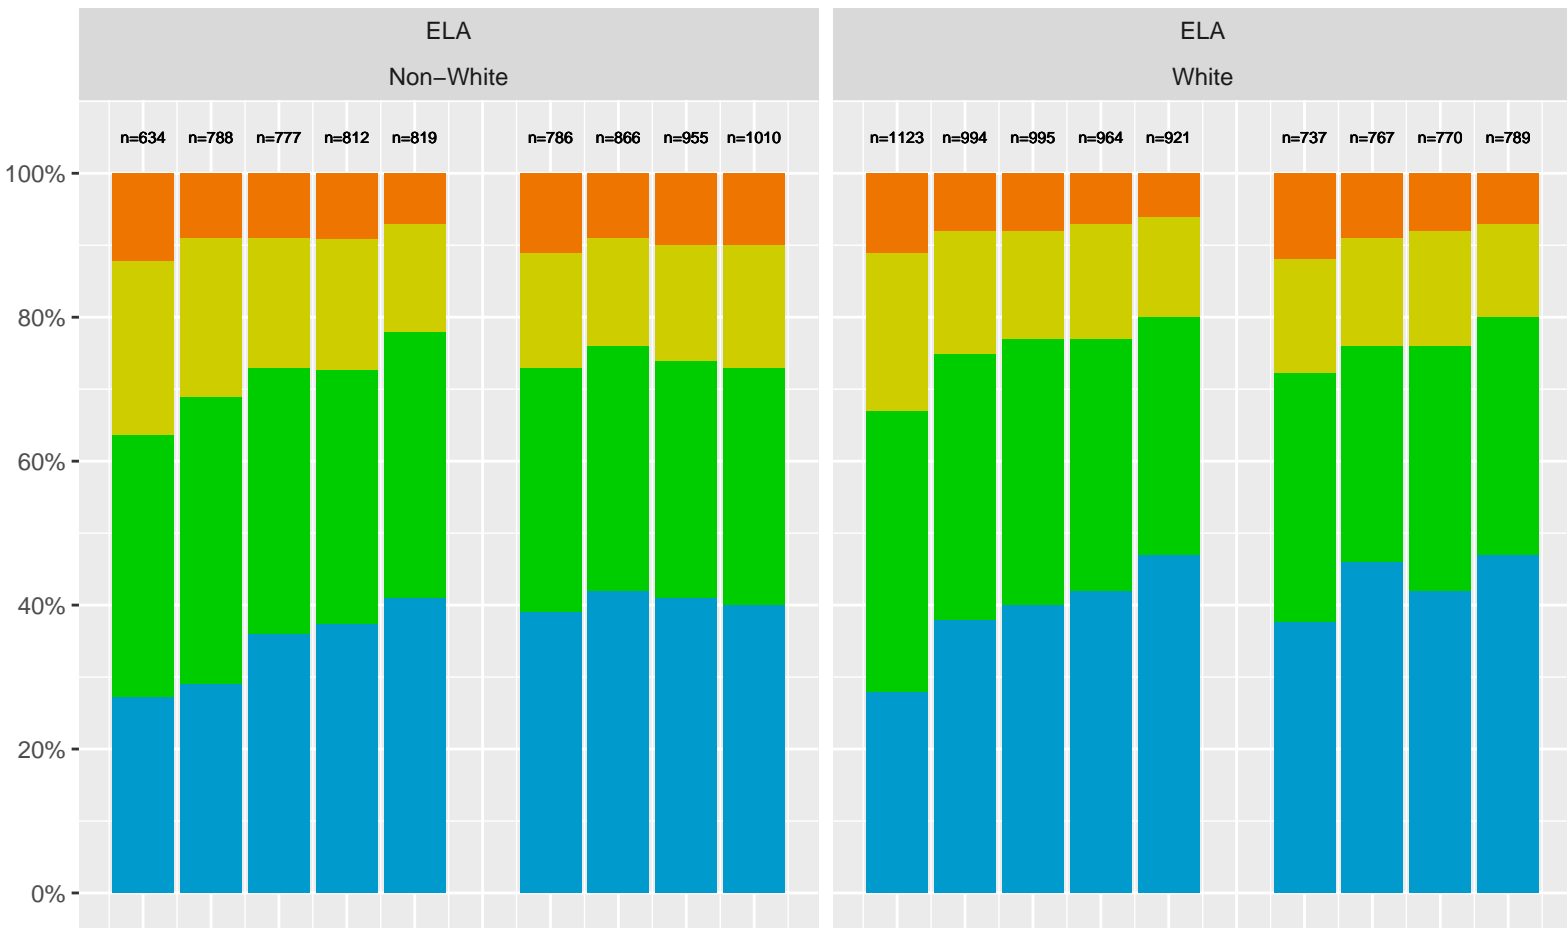

Key: ■ Above Standard ■ Near Standard ■ Below Standard

EI Segundo Unified School District (Subject Area 2)

Key: ■ Above Standard ■ Near Standard ■ Below Standard

El Segundo Unified School District (Subject Area 3)

Key: ■ Above Standard ■ Near Standard ■ Below Standard

El Segundo Unified School District (Subject Area 4)

Key: ■ Above Standard ■ Near Standard ■ Below Standard

Racial distribution of El Segundo Unified School District students tested in 2024

EI Segundo Unified School District by Sex

Key: ■ Standard Exceeded ■ Standard Met ■ Standard Nearly Met ■ Standard Not Met

EI Segundo Unified School District by Non-White + White

Key: ■ Standard Exceeded ■ Standard Met ■ Standard Nearly Met ■ Standard Not Met