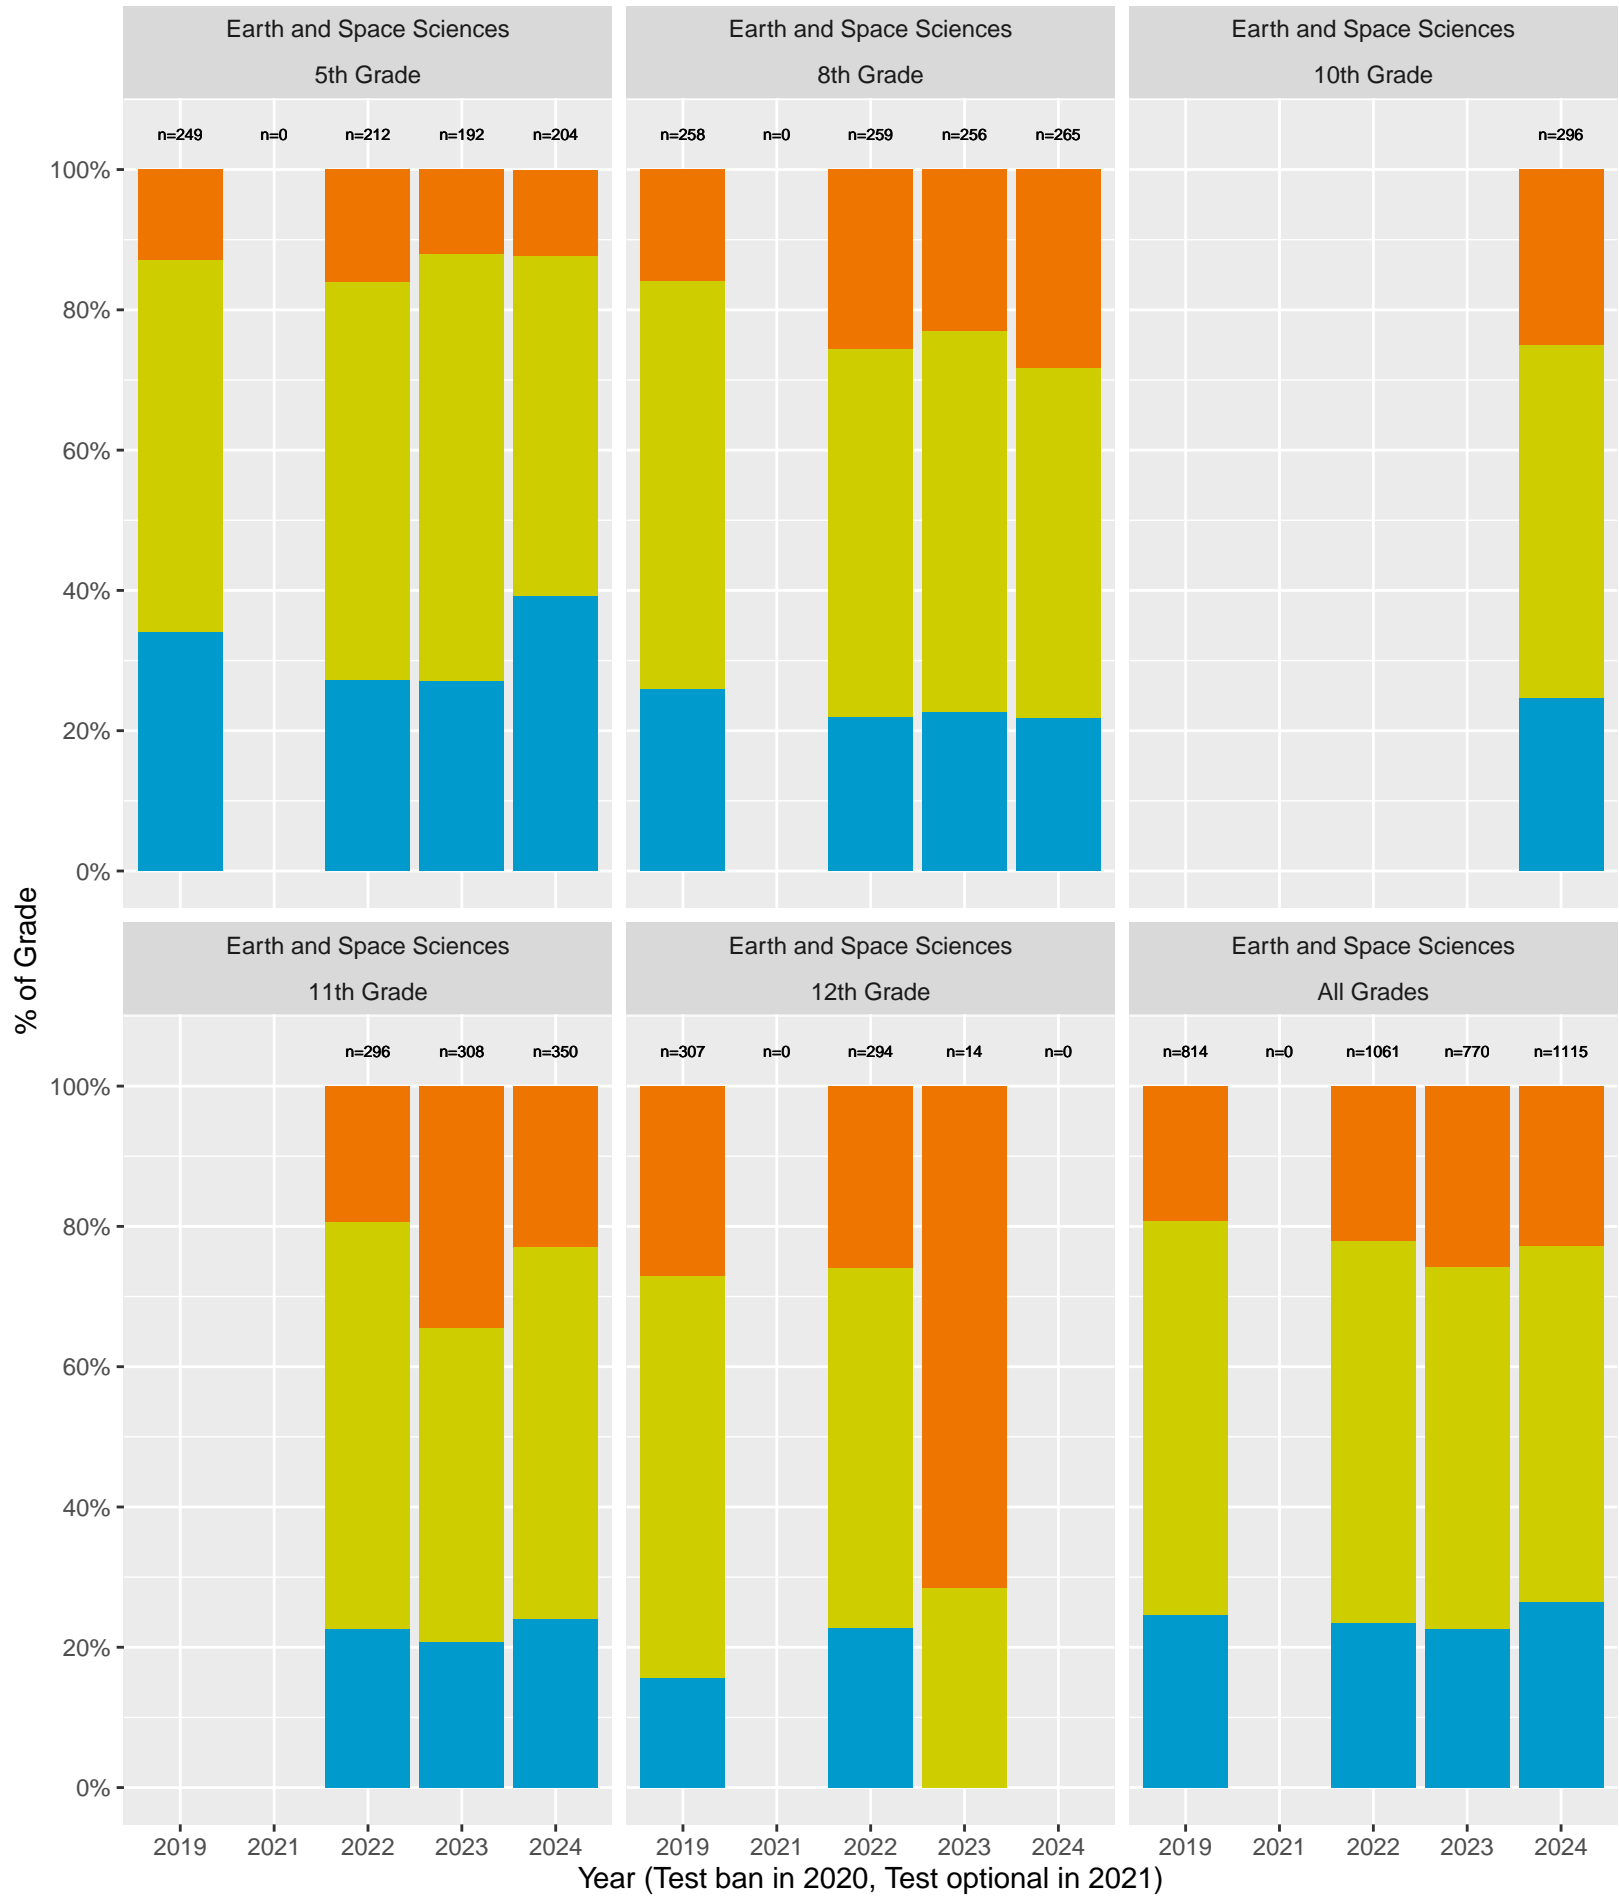

CA Science Test (CAST): El Segundo Unified School District (Earth and Space Sciences)

Key: ■ Above Standard ■ Near Standard ■ Below Standard