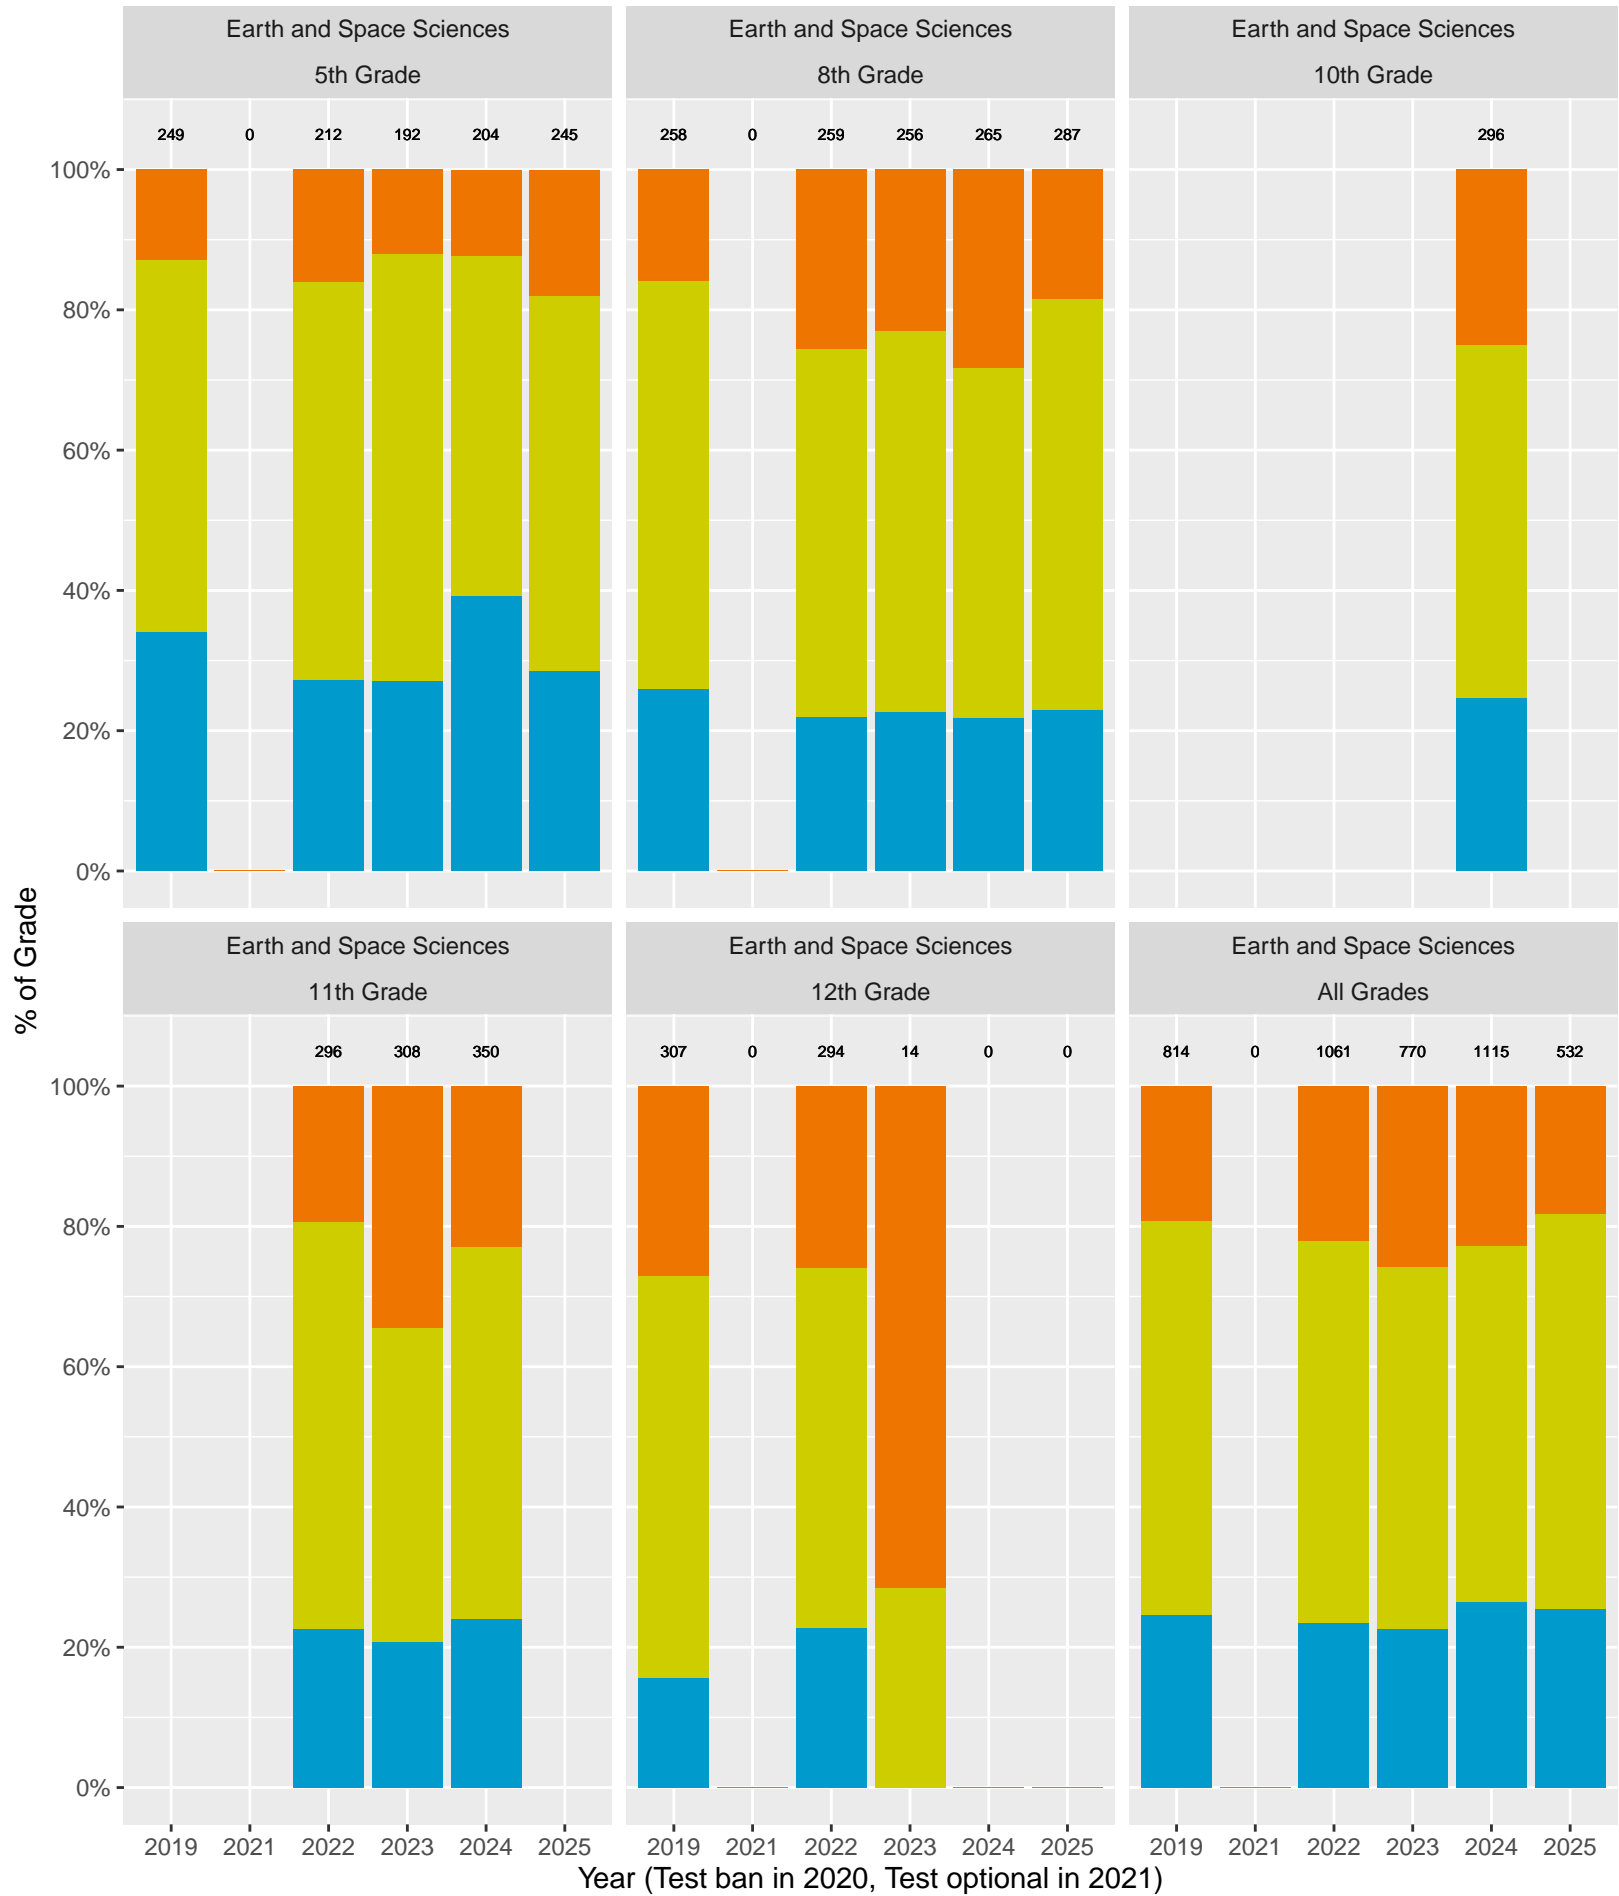

CA Science Test (CAST): El Segundo Unified School District (Earth and Space Sciences)

Key: ■ Above Standard ■ Near Standard ■ Below Standard