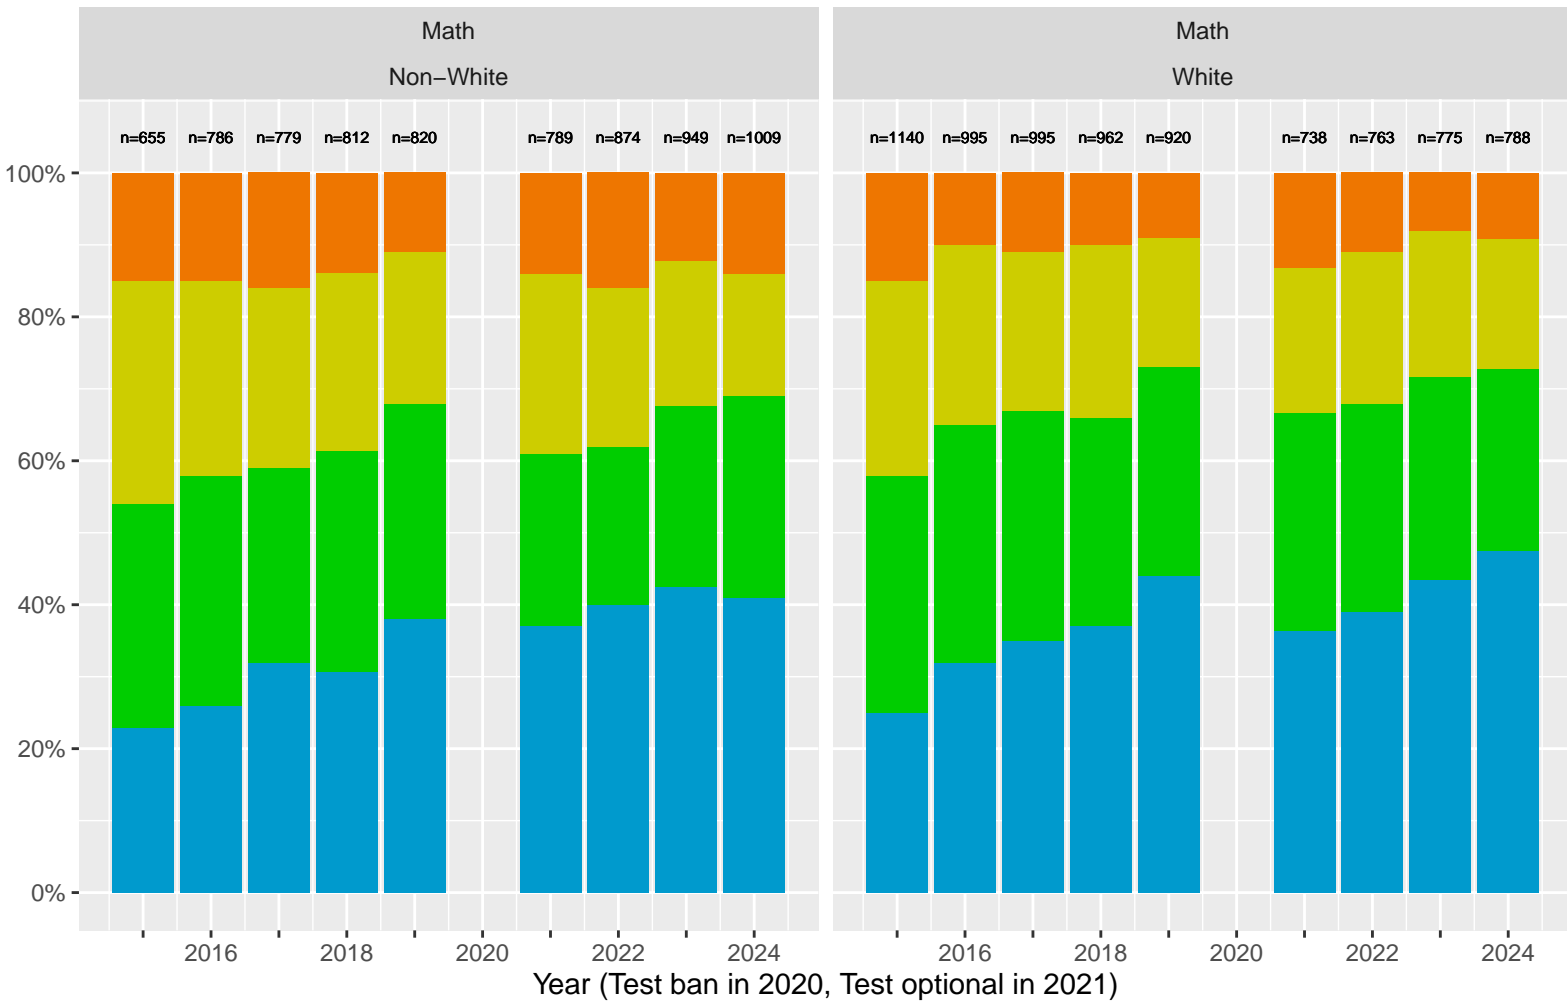

EI Segundo Unified School District by Non-White + White

Key: ■ Standard Exceeded ■ Standard Met ■ Standard Nearly Met ■ Standard Not Met