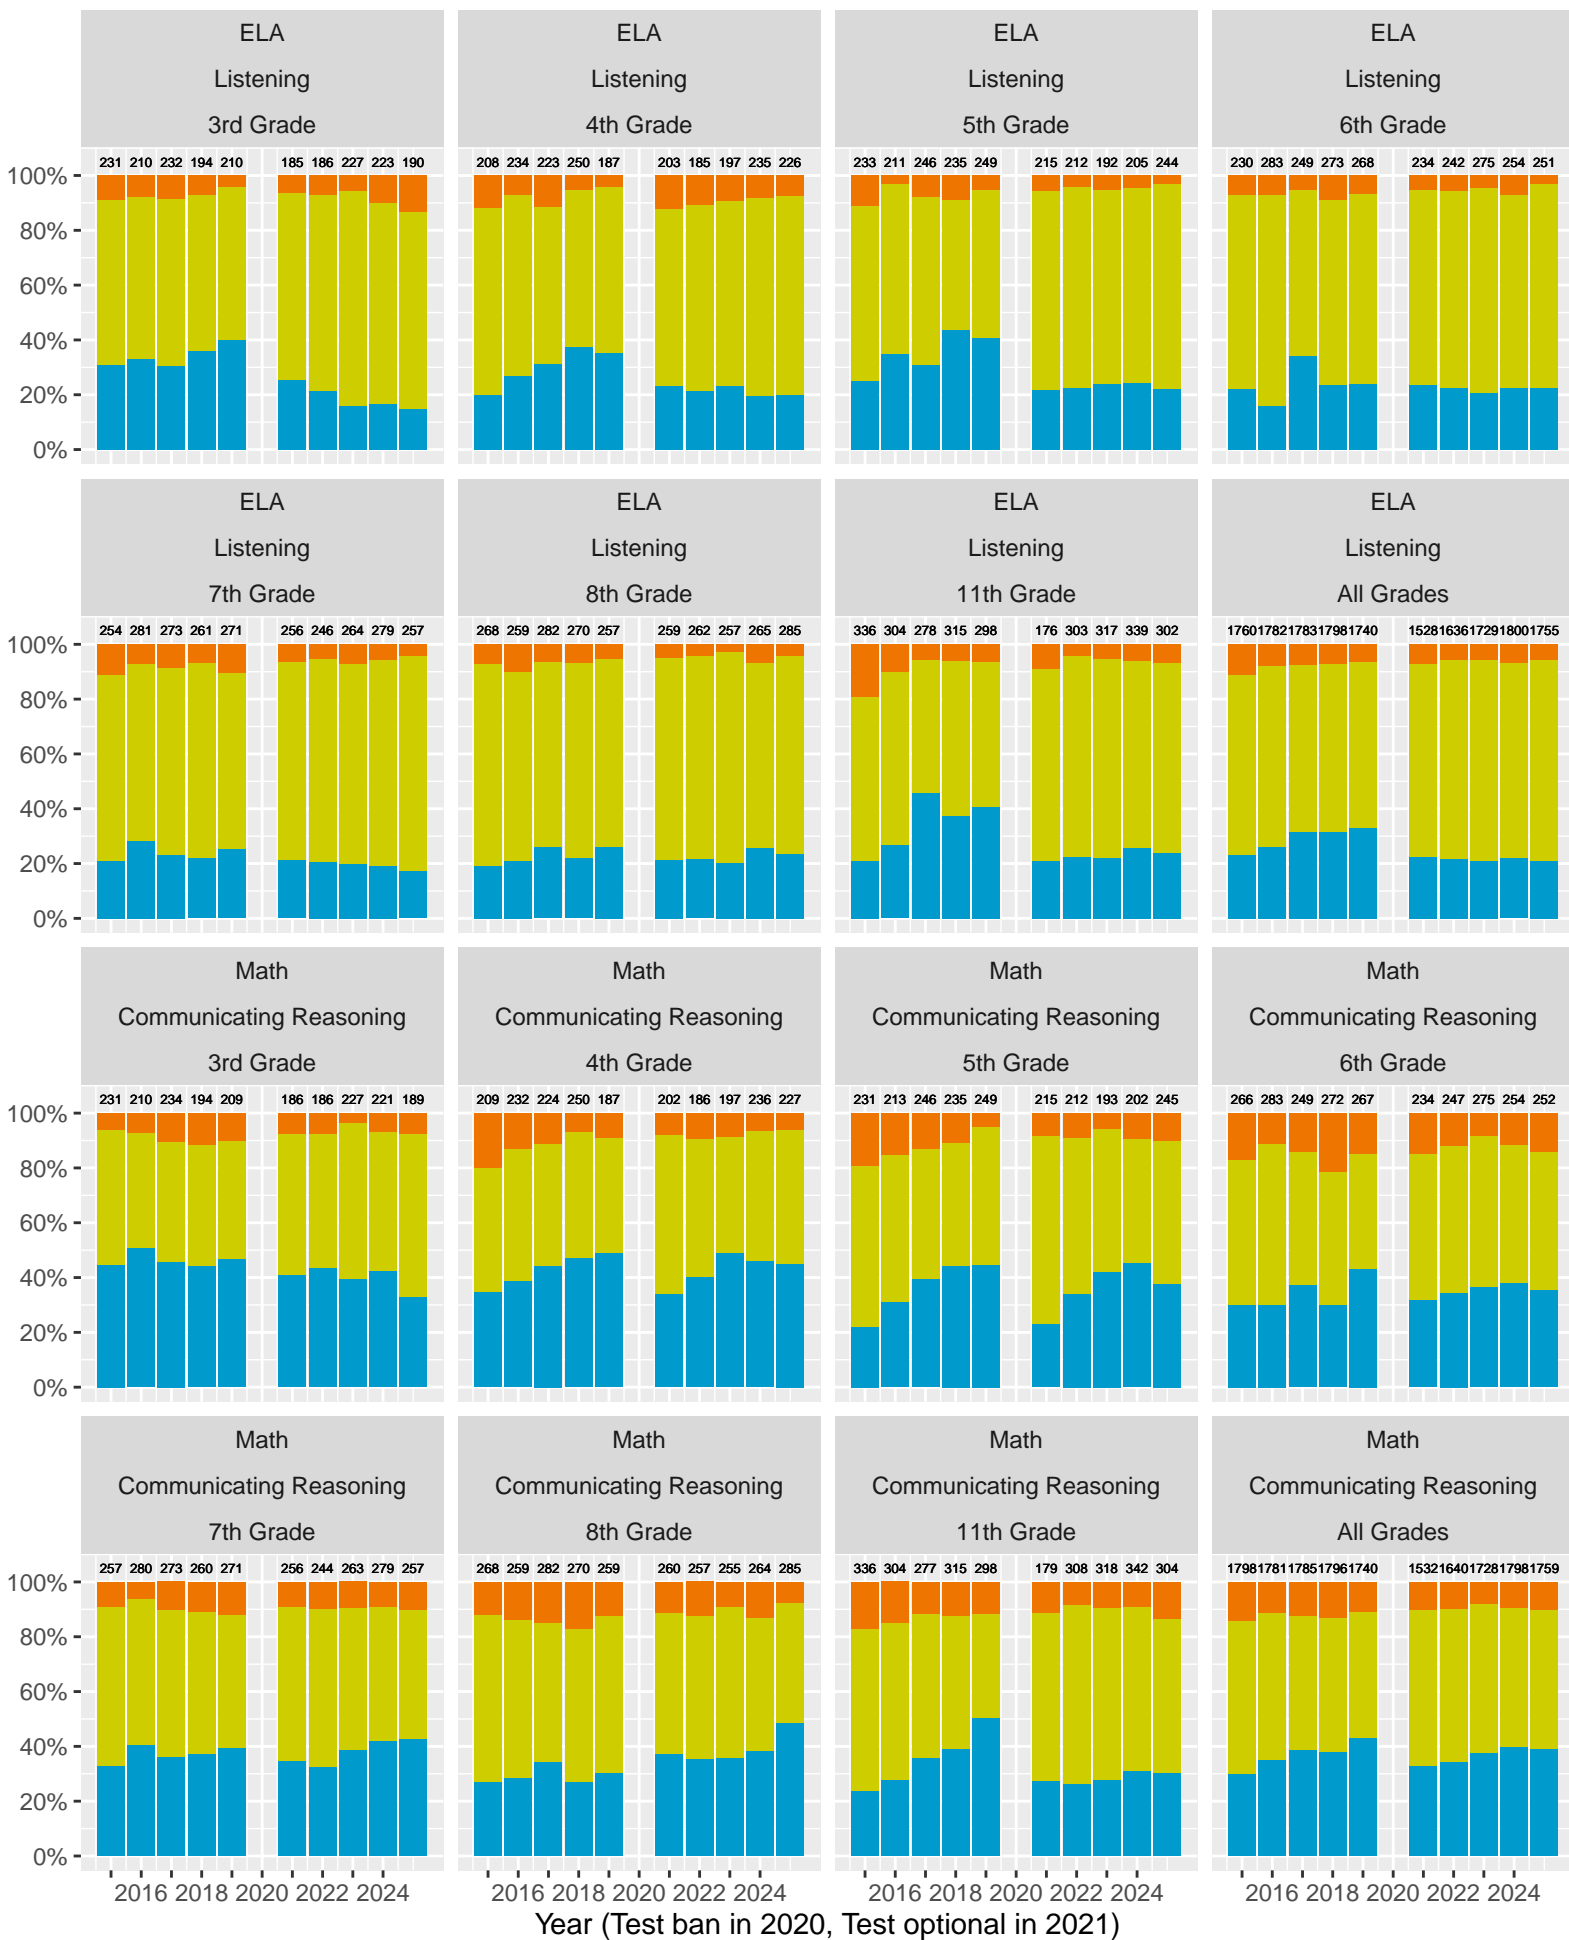

El Segundo Unified School District (Subject Area 3)

Key: Above Standard Near Standard Below Standard