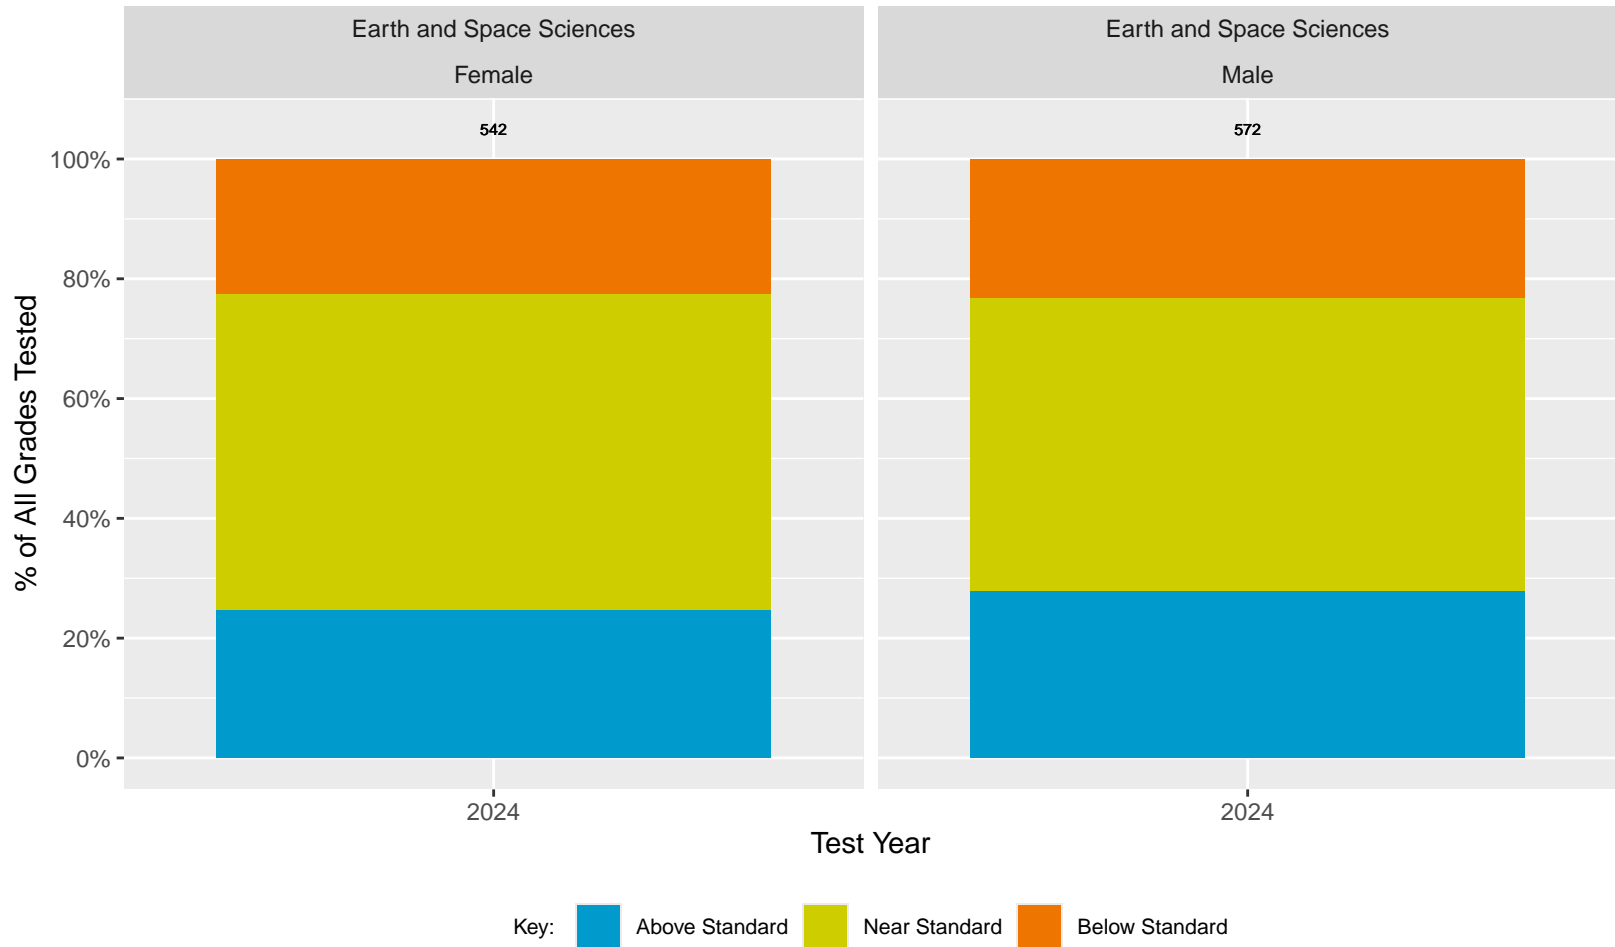

CA Science Test (CAST): El Segundo Unified School District (Sex)