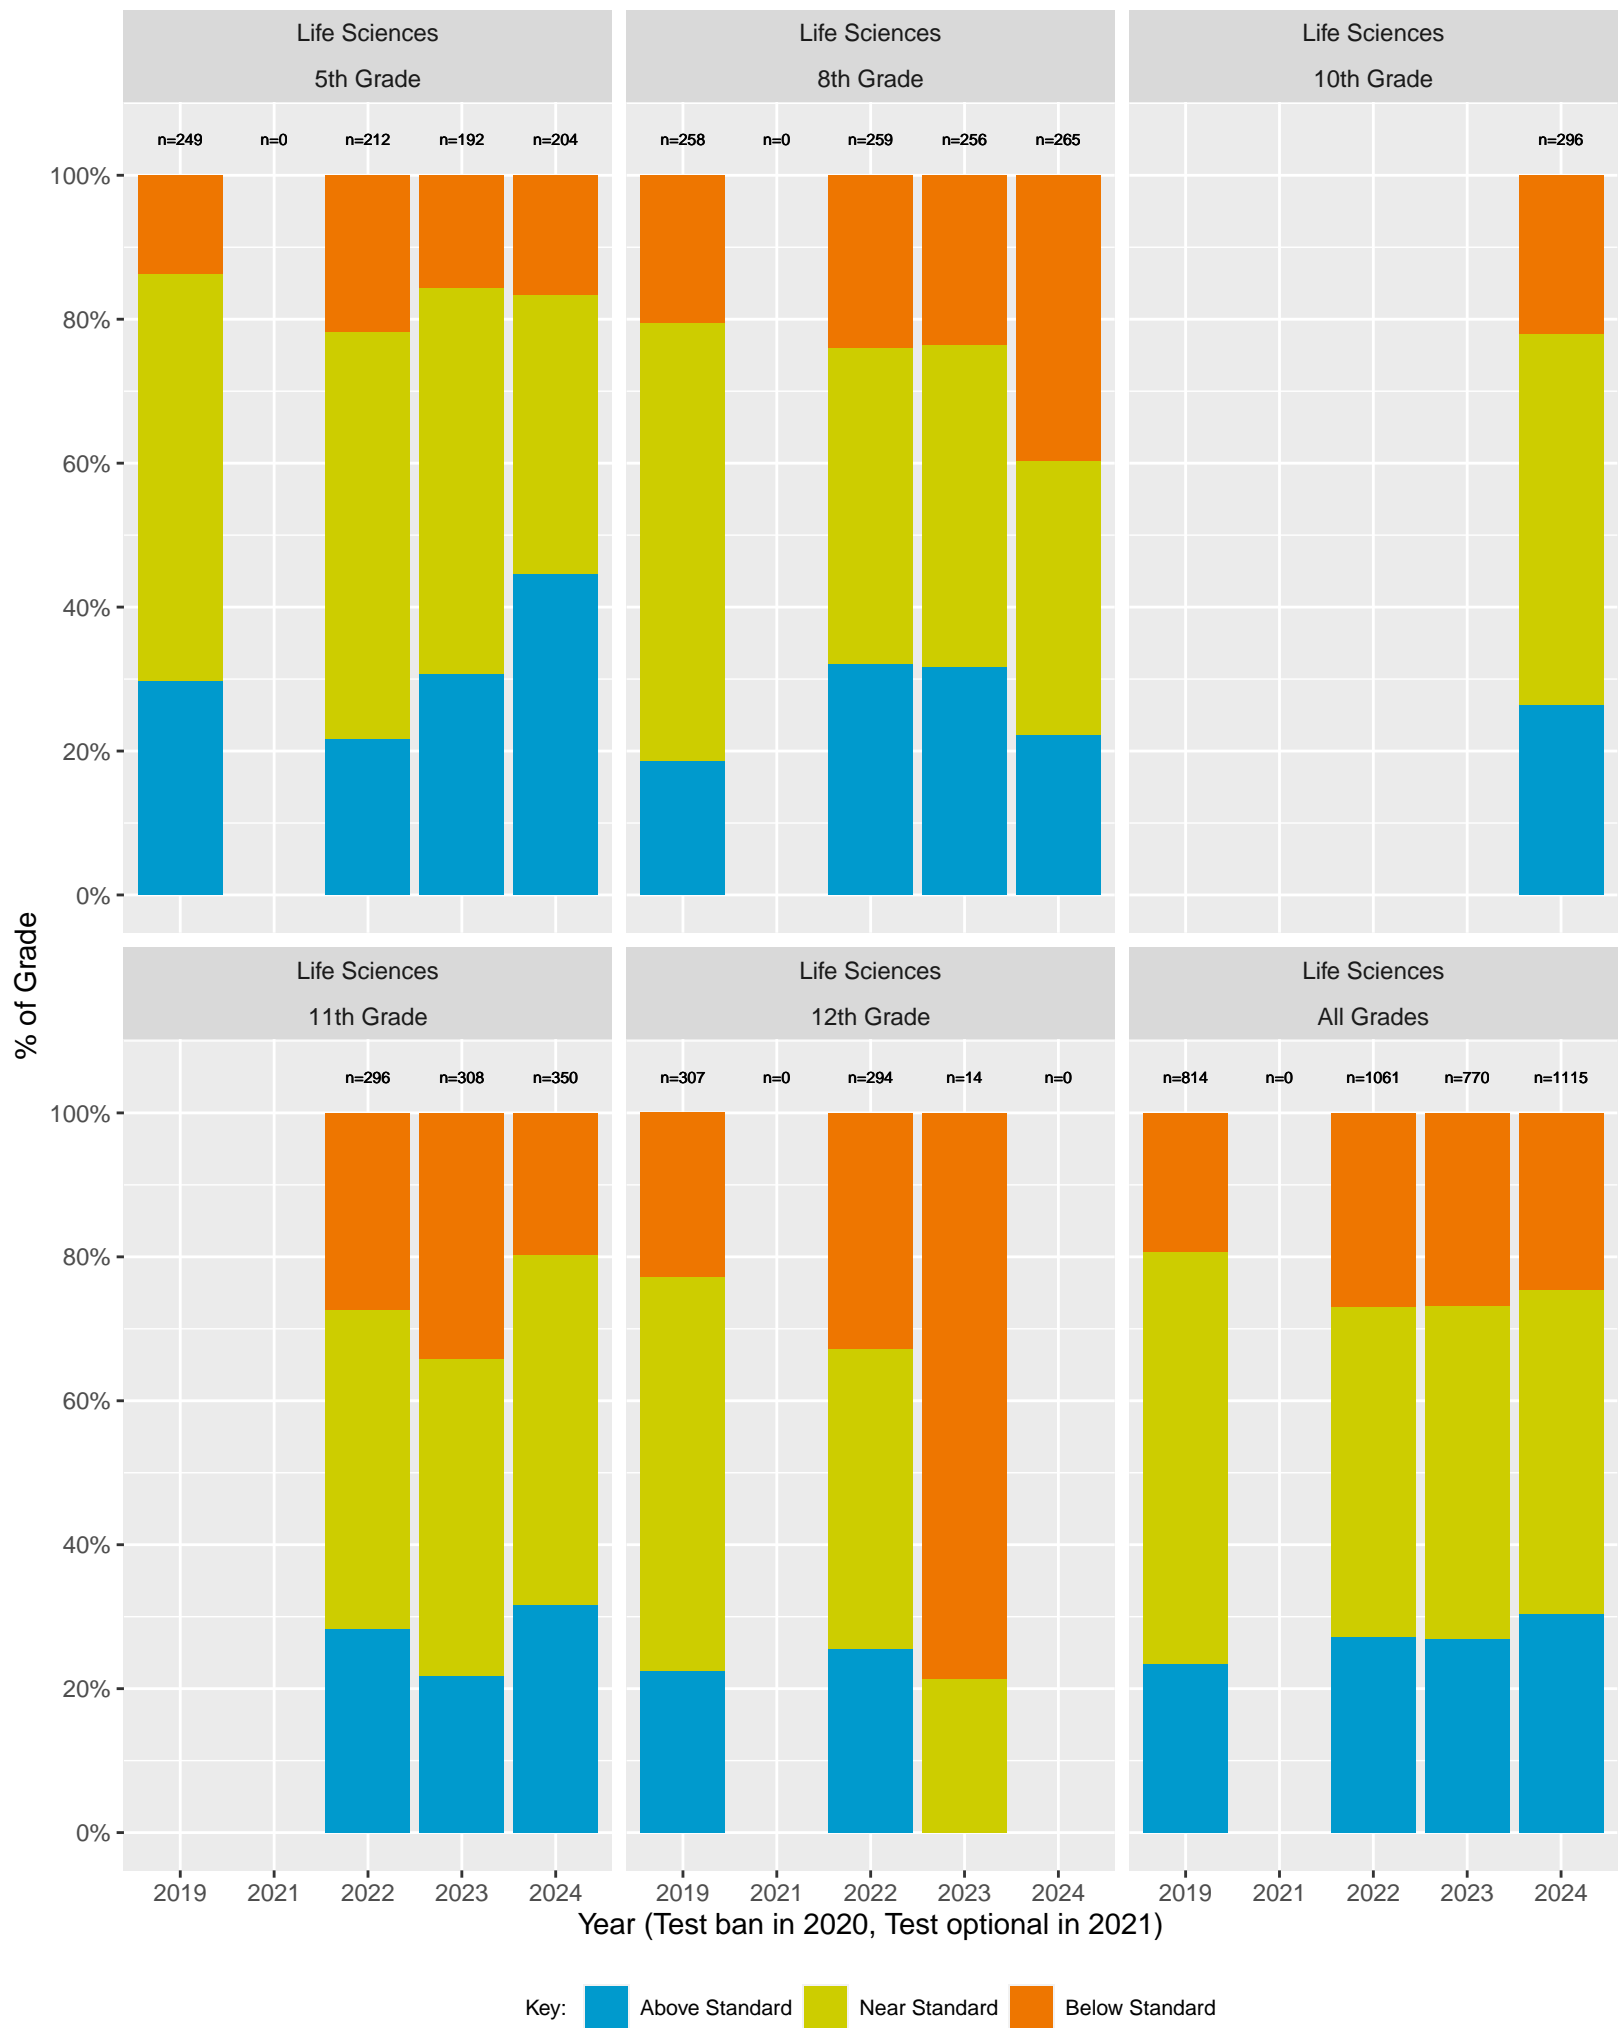

EI Segundo Unified School District by Sex

Key: ■ Standard Exceeded ■ Standard Met ■ Standard Nearly Met ■ Standard Not Met

EI Segundo Unified School District by Non-White + White

Key: ■ Standard Exceeded ■ Standard Met ■ Standard Nearly Met ■ Standard Not Met

EI Segundo Unified School District by Economic Disadvantage

Key: ■ Standard Exceeded ■ Standard Met ■ Standard Nearly Met ■ Standard Not Met

El Segundo Unified School District (2024) by Parent's Education Level

Key: ■ Standard Exceeded ■ Standard Met ■ Standard Nearly Met ■ Standard Not Met

CA Science Test (CAST): El Segundo Unified School District (Life Sciences)

CA Science Test (CAST): El Segundo Unified School District (Physical Sciences)