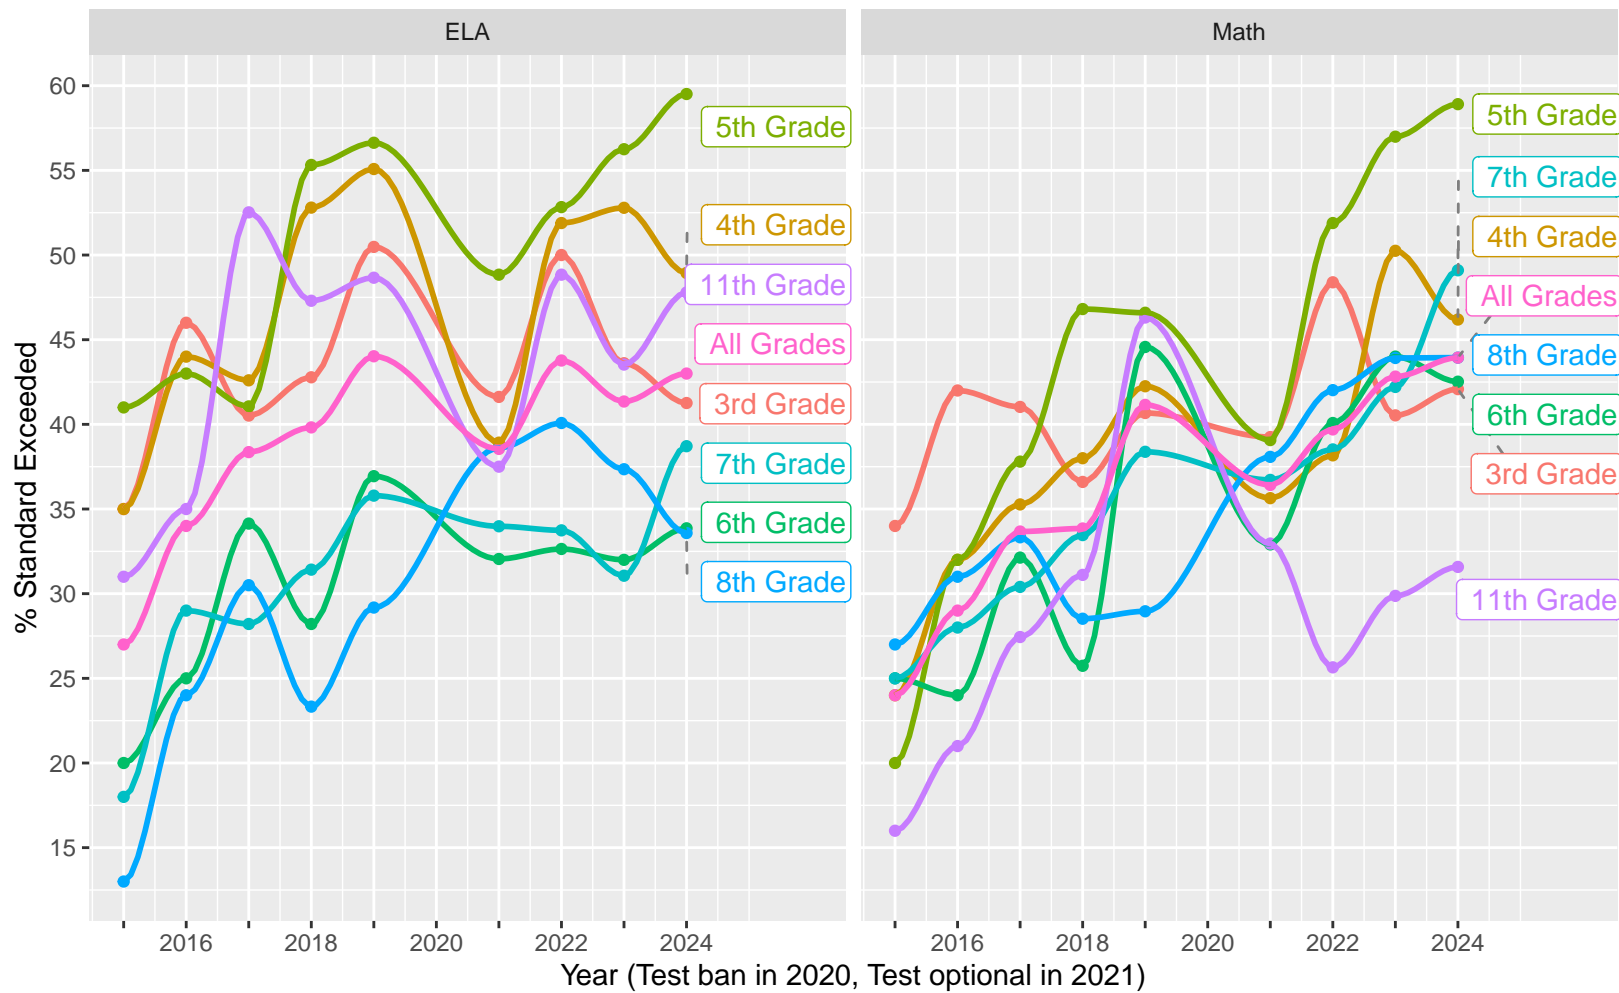

Grades stacked (trends, variance, outliers)