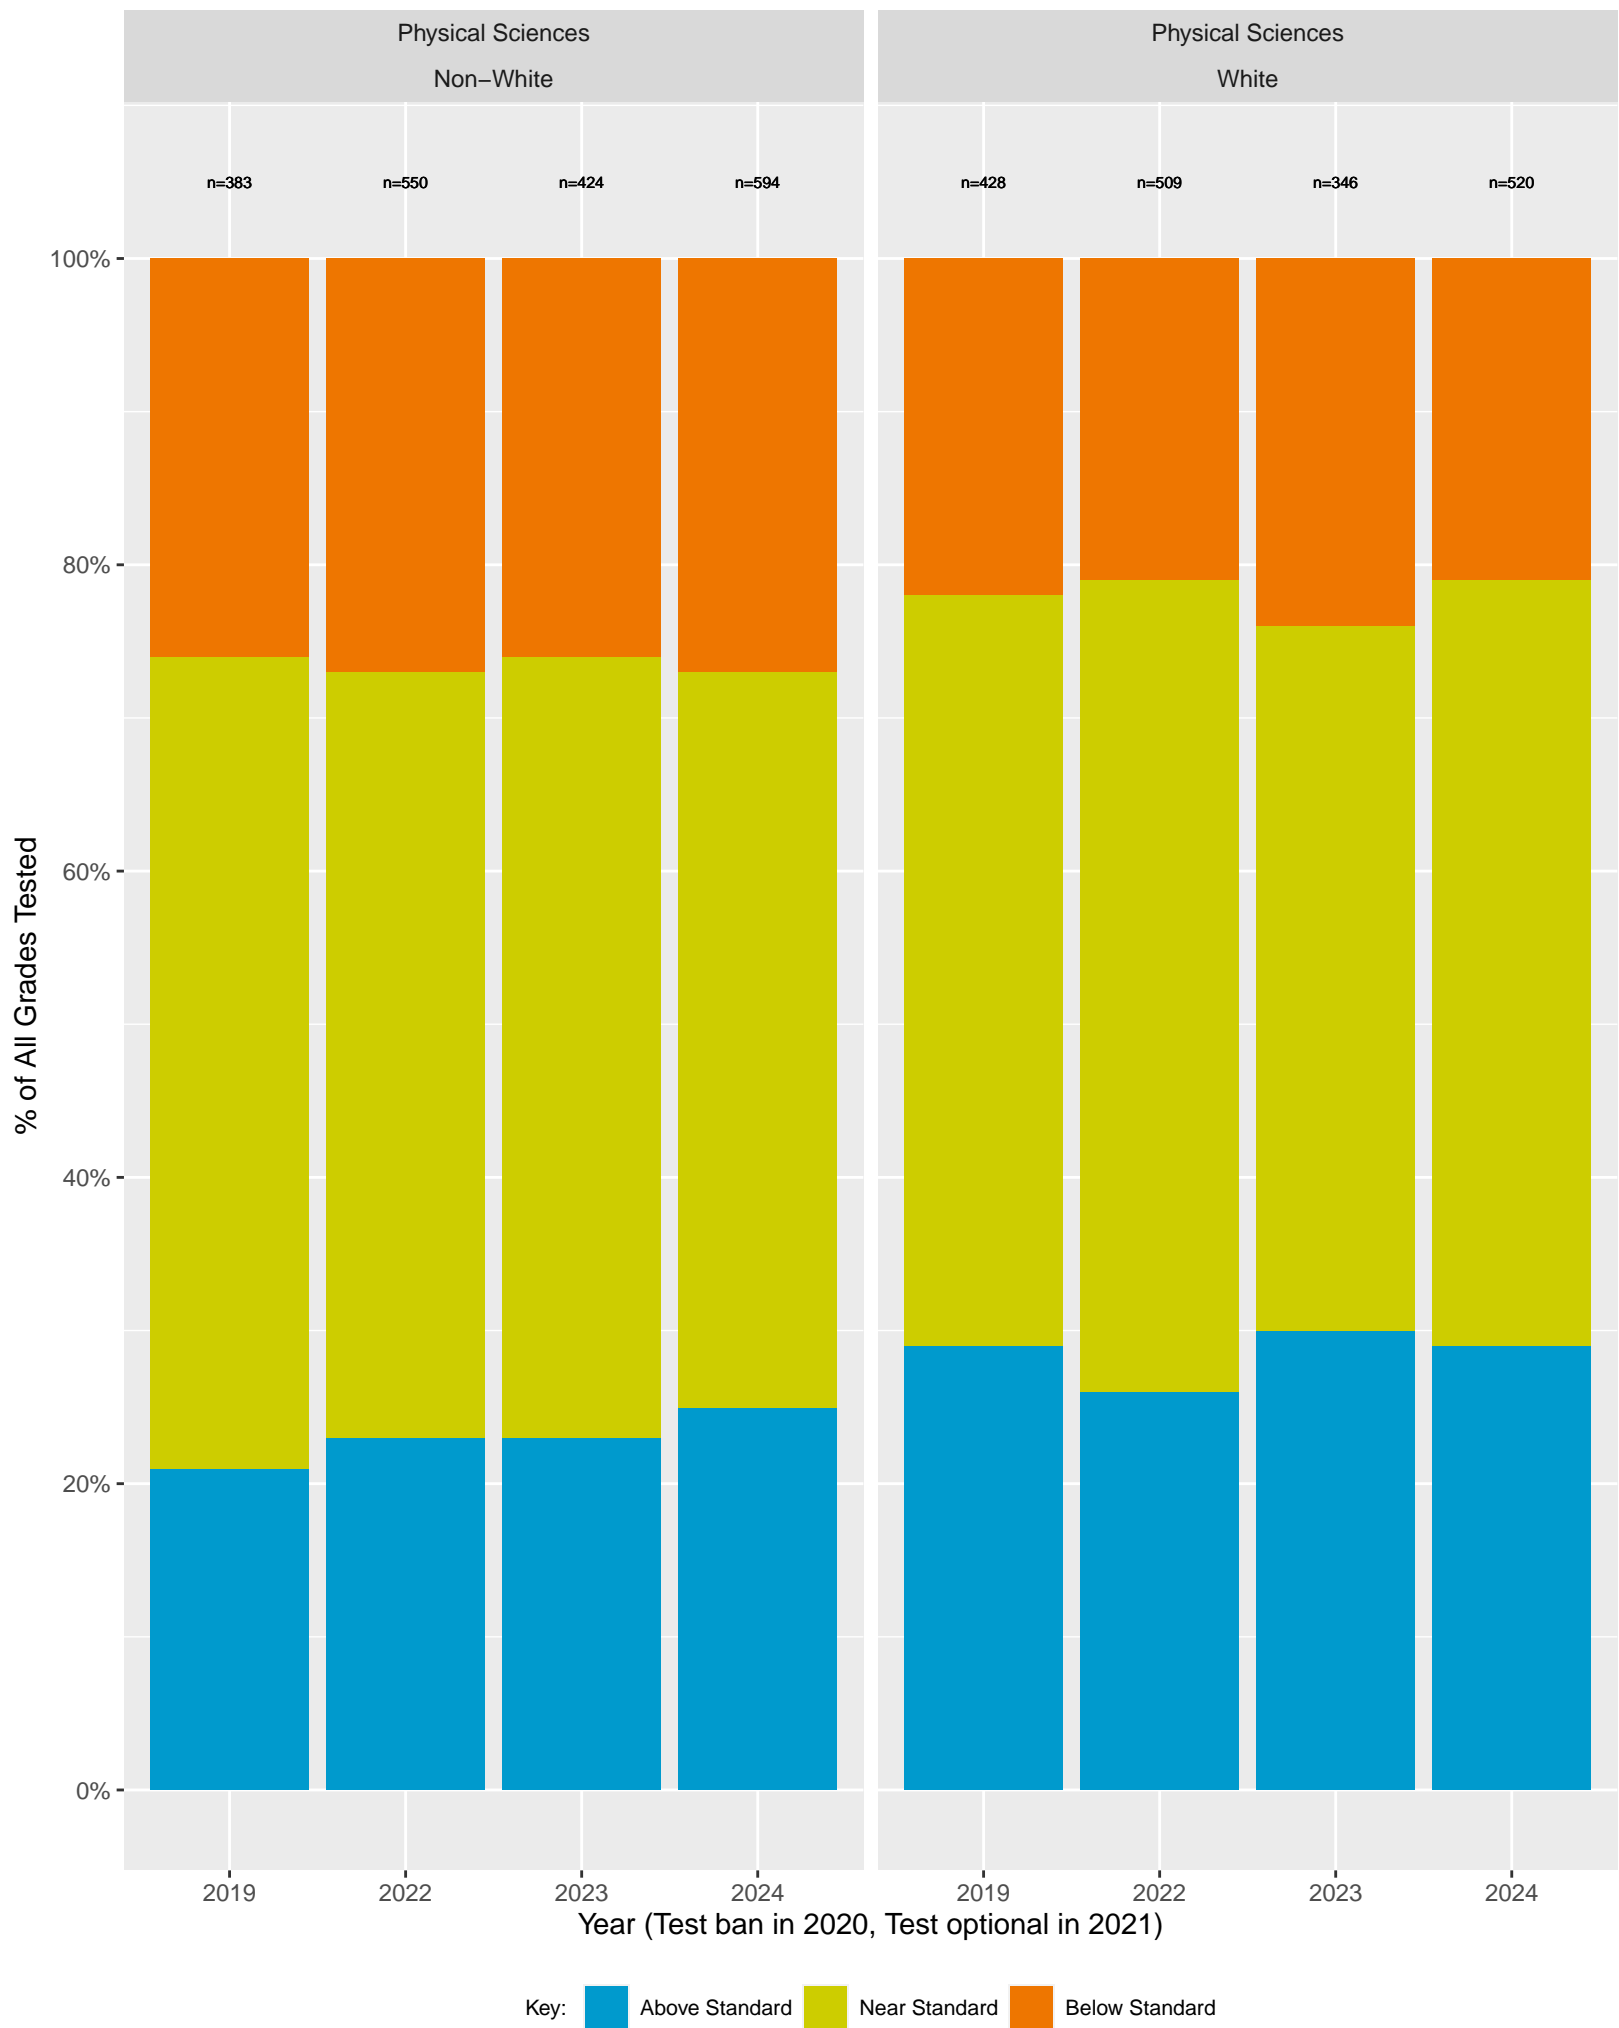

Key: ■ Above Standard ■ Near Standard ■ Below Standard

CA Science Test (CAST): El Segundo Unified School District (Earth and Space Sciences)

Key: ■ Above Standard ■ Near Standard ■ Below Standard

CA Science Test (CAST): El Segundo Unified School District (Sex)

CA Science Test (CAST): El Segundo Unified School District (Sex)

CA Science Test (CAST): El Segundo Unified School District by Non-White + White

El Segundo Unified School District CAST (2024) by Parent's Education Level