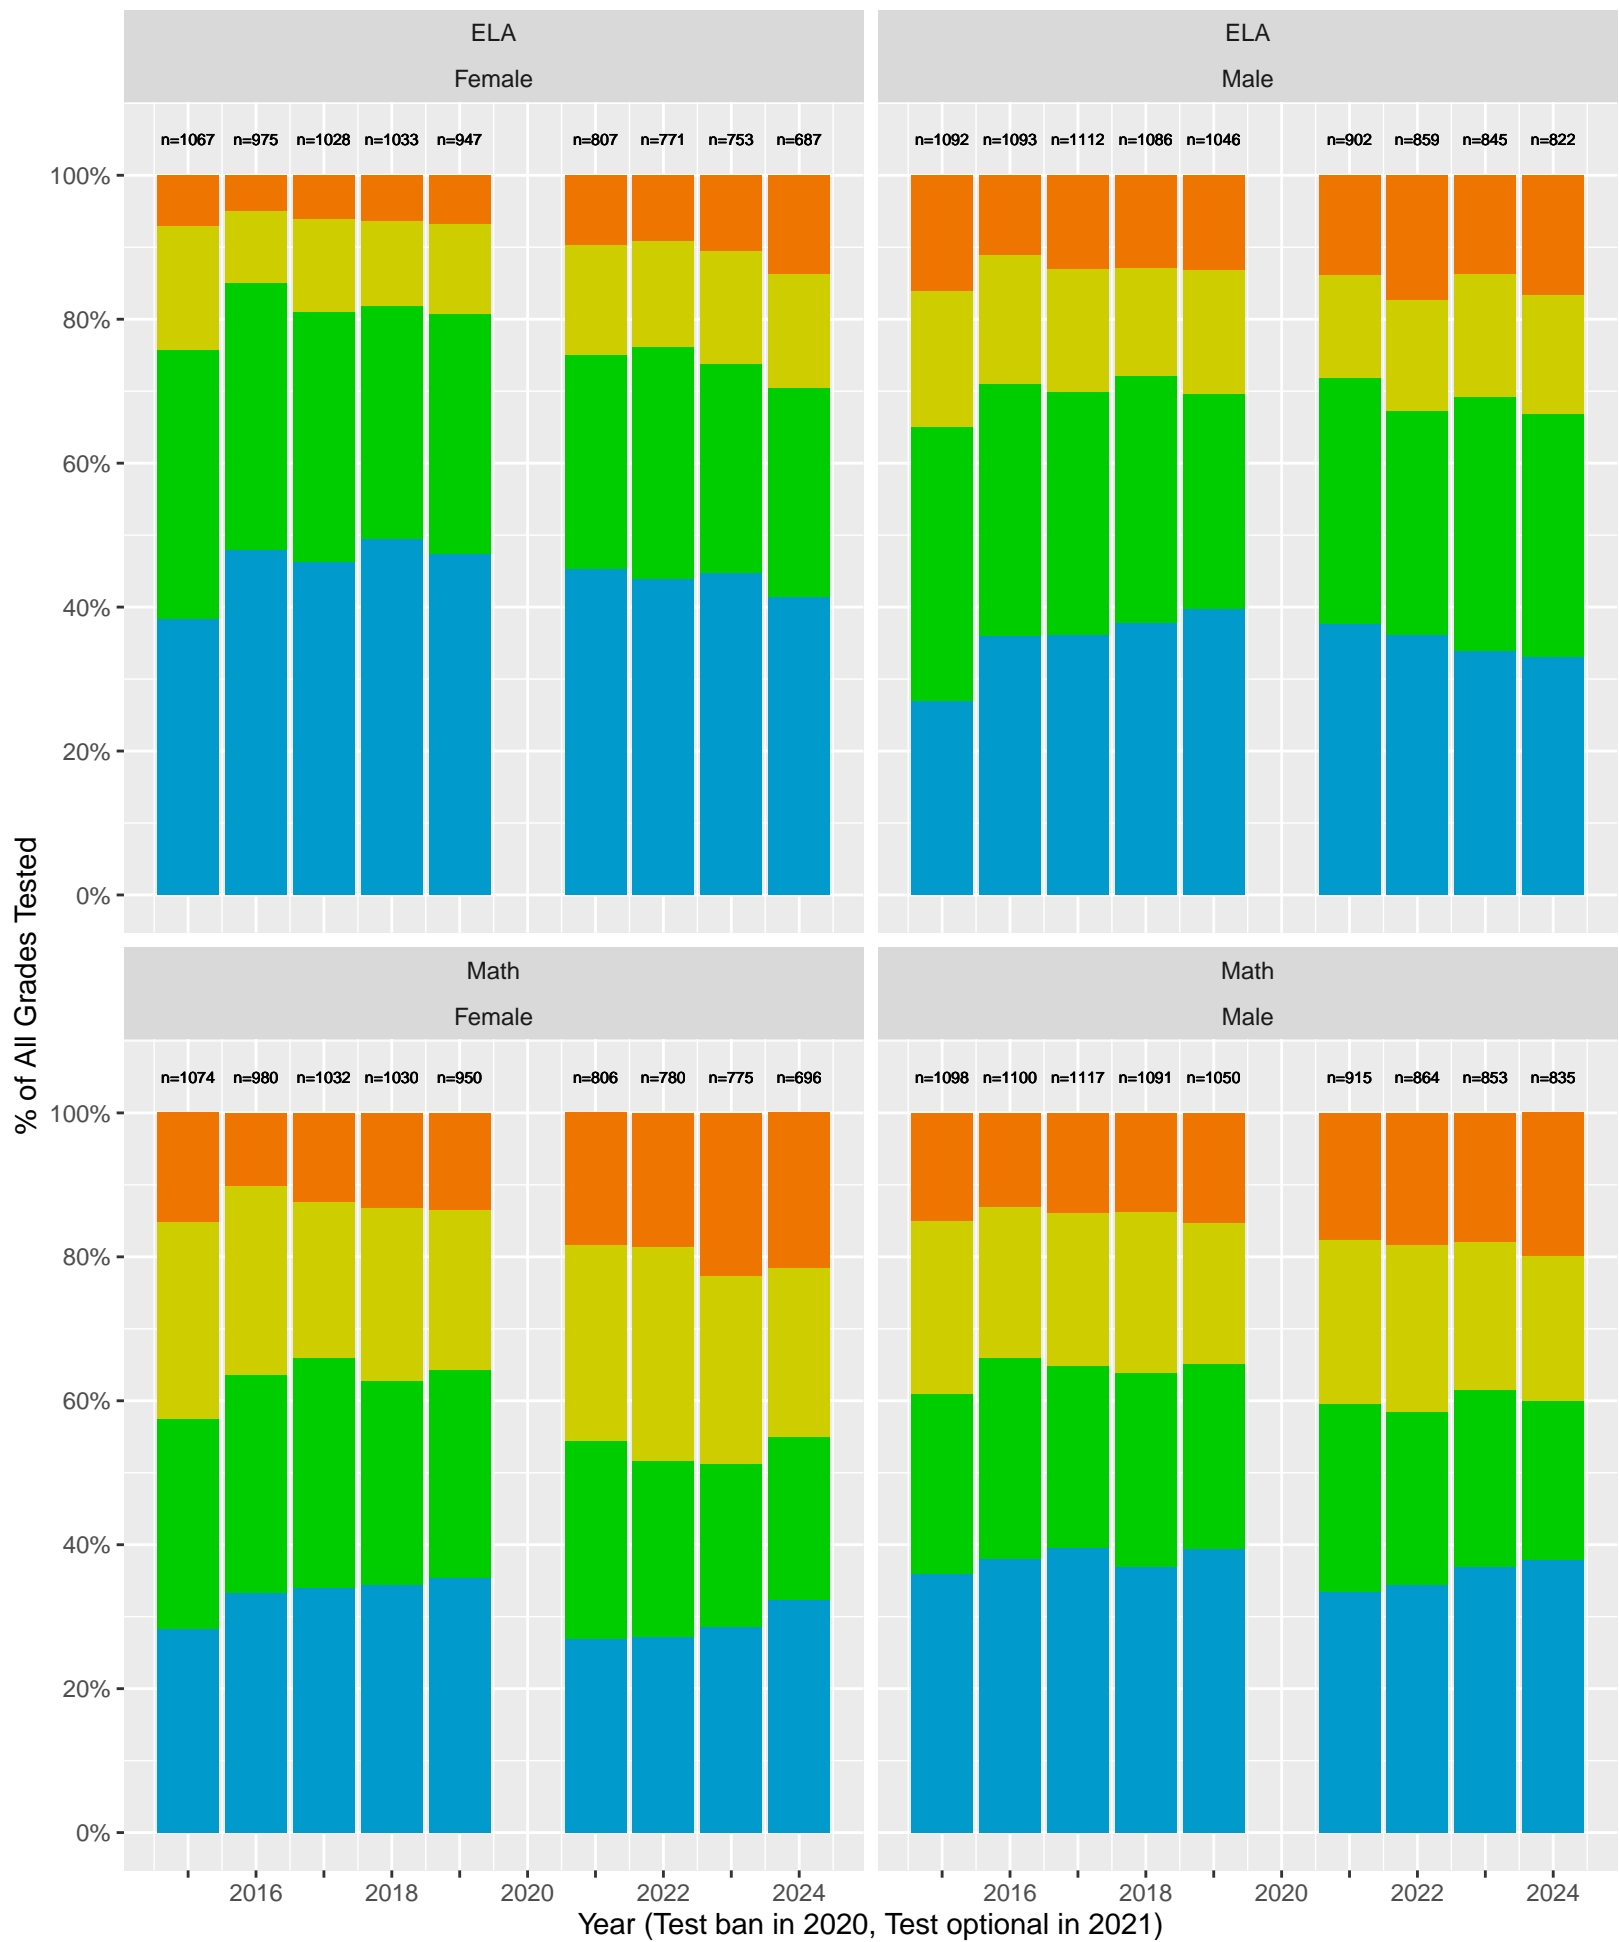

Beverly Hills Unified by Sex

Key: ■ Standard Exceeded ■ Standard Met ■ Standard Nearly Met ■ Standard Not Met