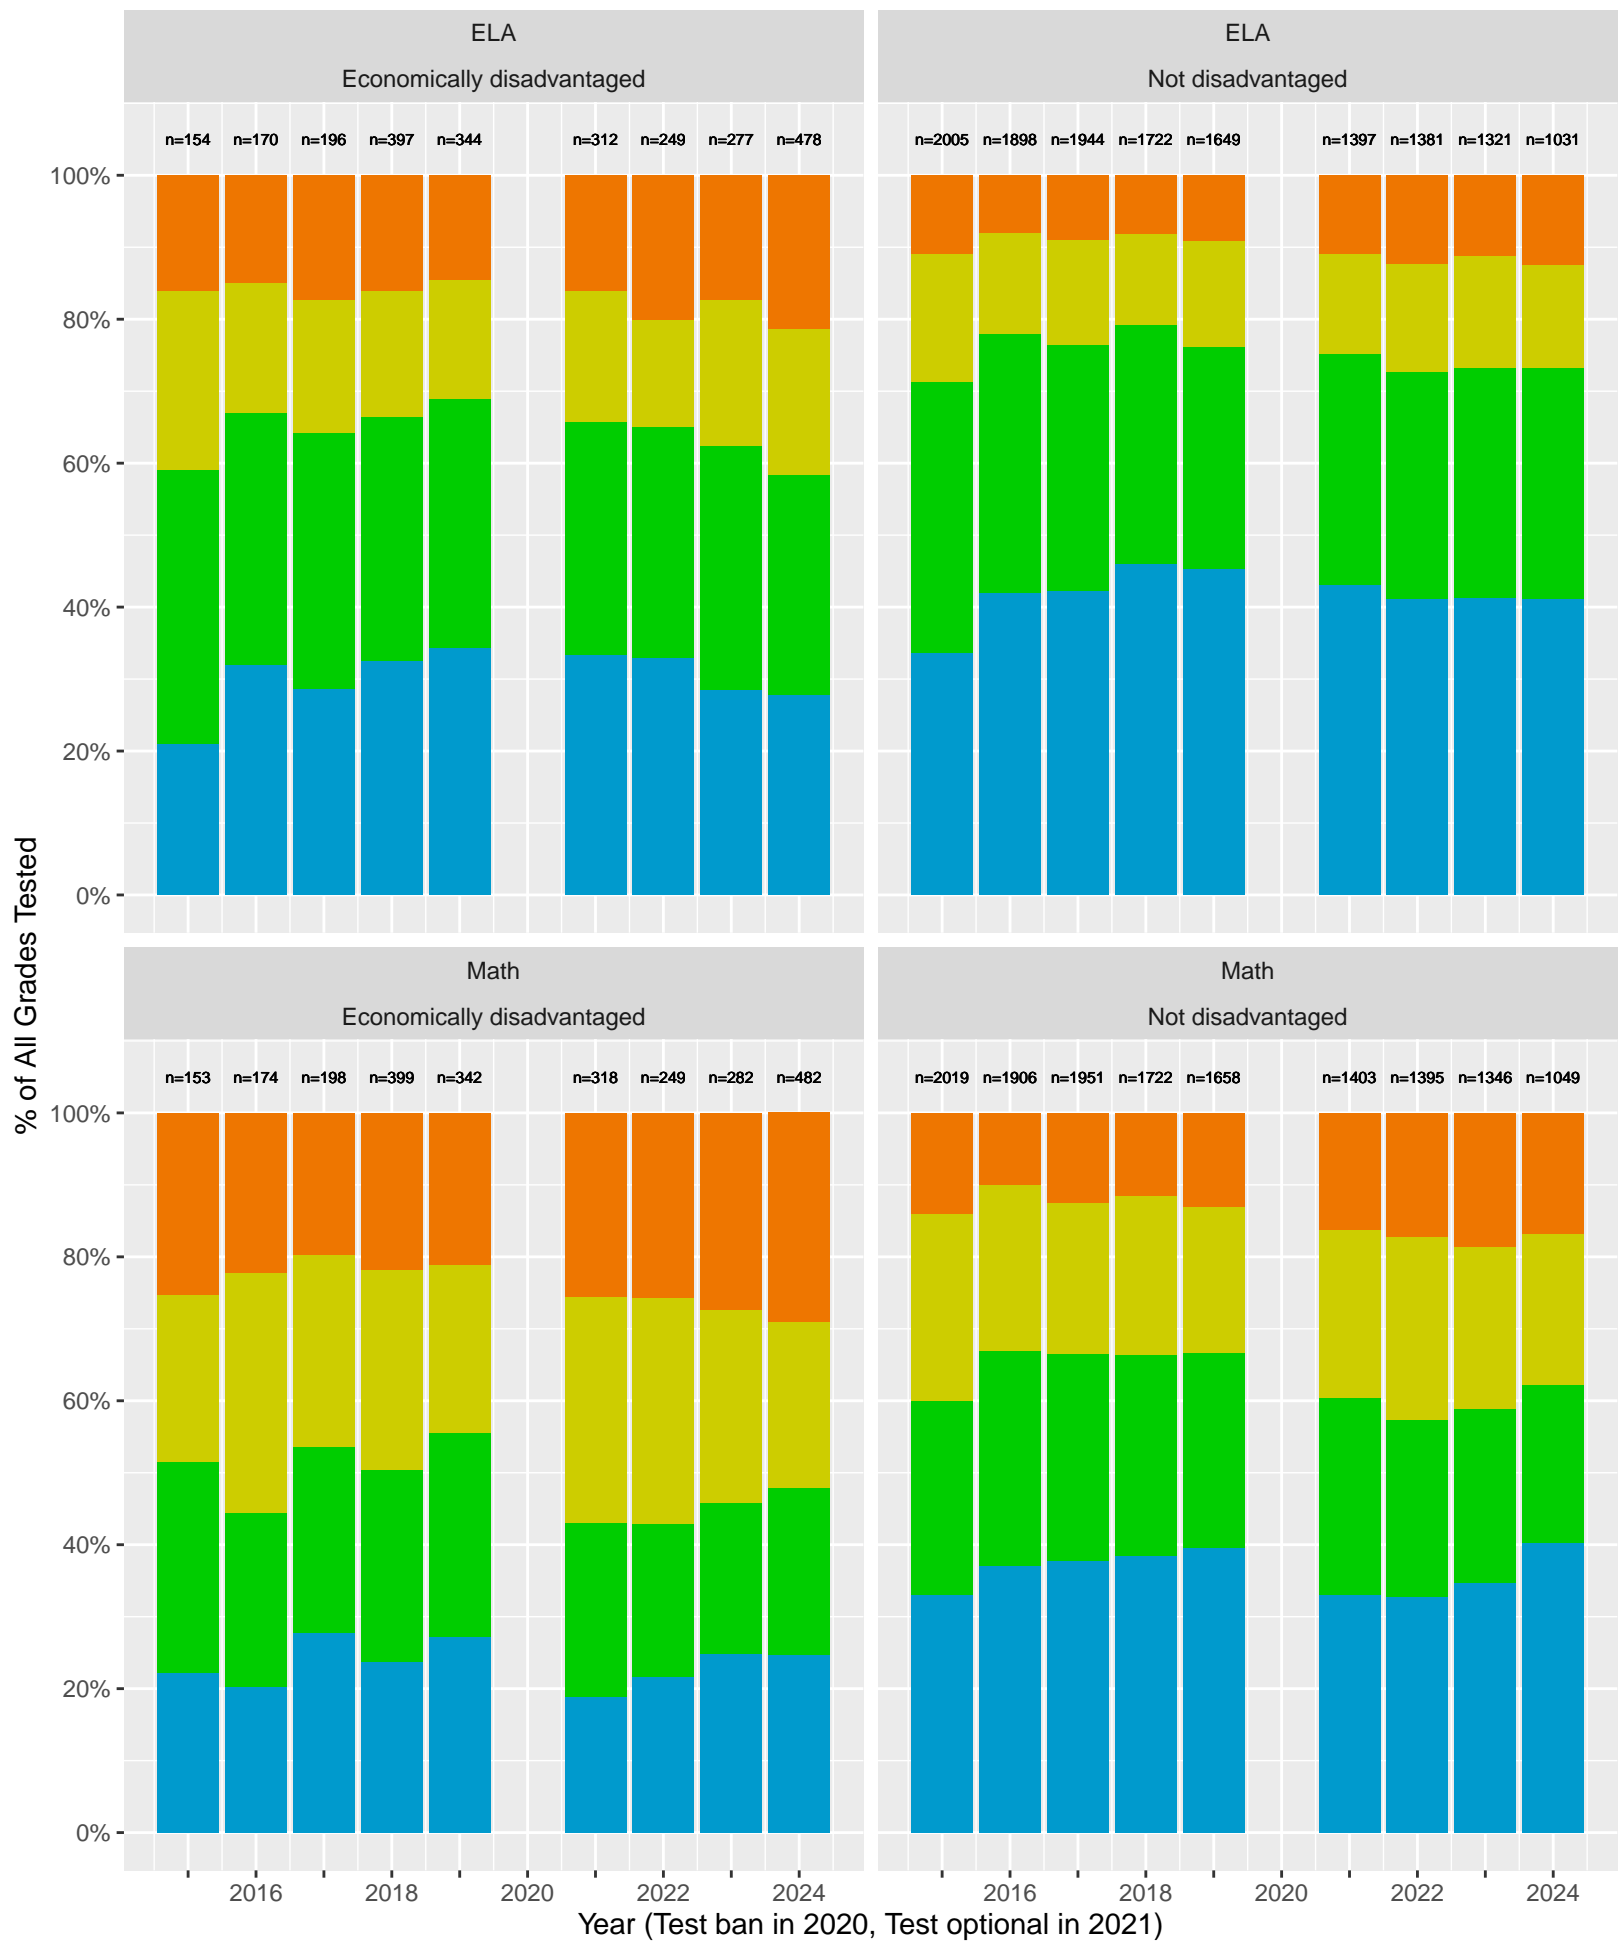

Beverly Hills Unified by Economic Disadvantage

Key: ■ Standard Exceeded ■ Standard Met ■ Standard Nearly Met ■ Standard Not Met