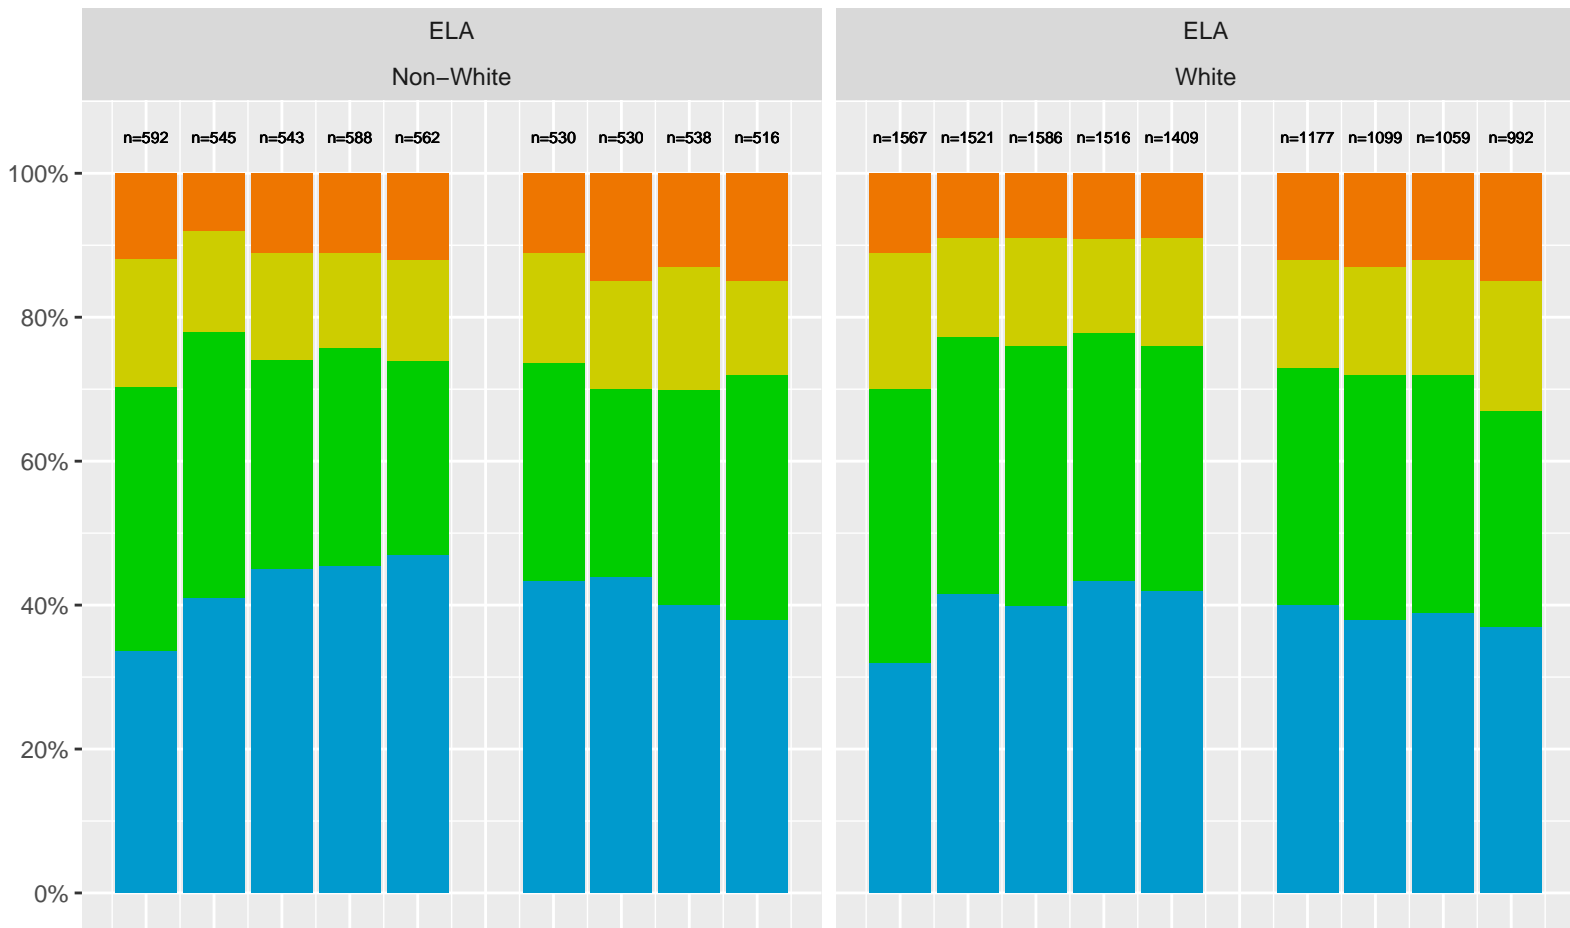

# Racial distribution of Beverly Hills Unified students tested in 2024

# Beverly Hills Unified by Sex

Key: ■ Standard Exceeded ■ Standard Met ■ Standard Nearly Met ■ Standard Not Met

# Beverly Hills Unified by Non-White + White

Key: ■ Standard Exceeded ■ Standard Met ■ Standard Nearly Met ■ Standard Not Met