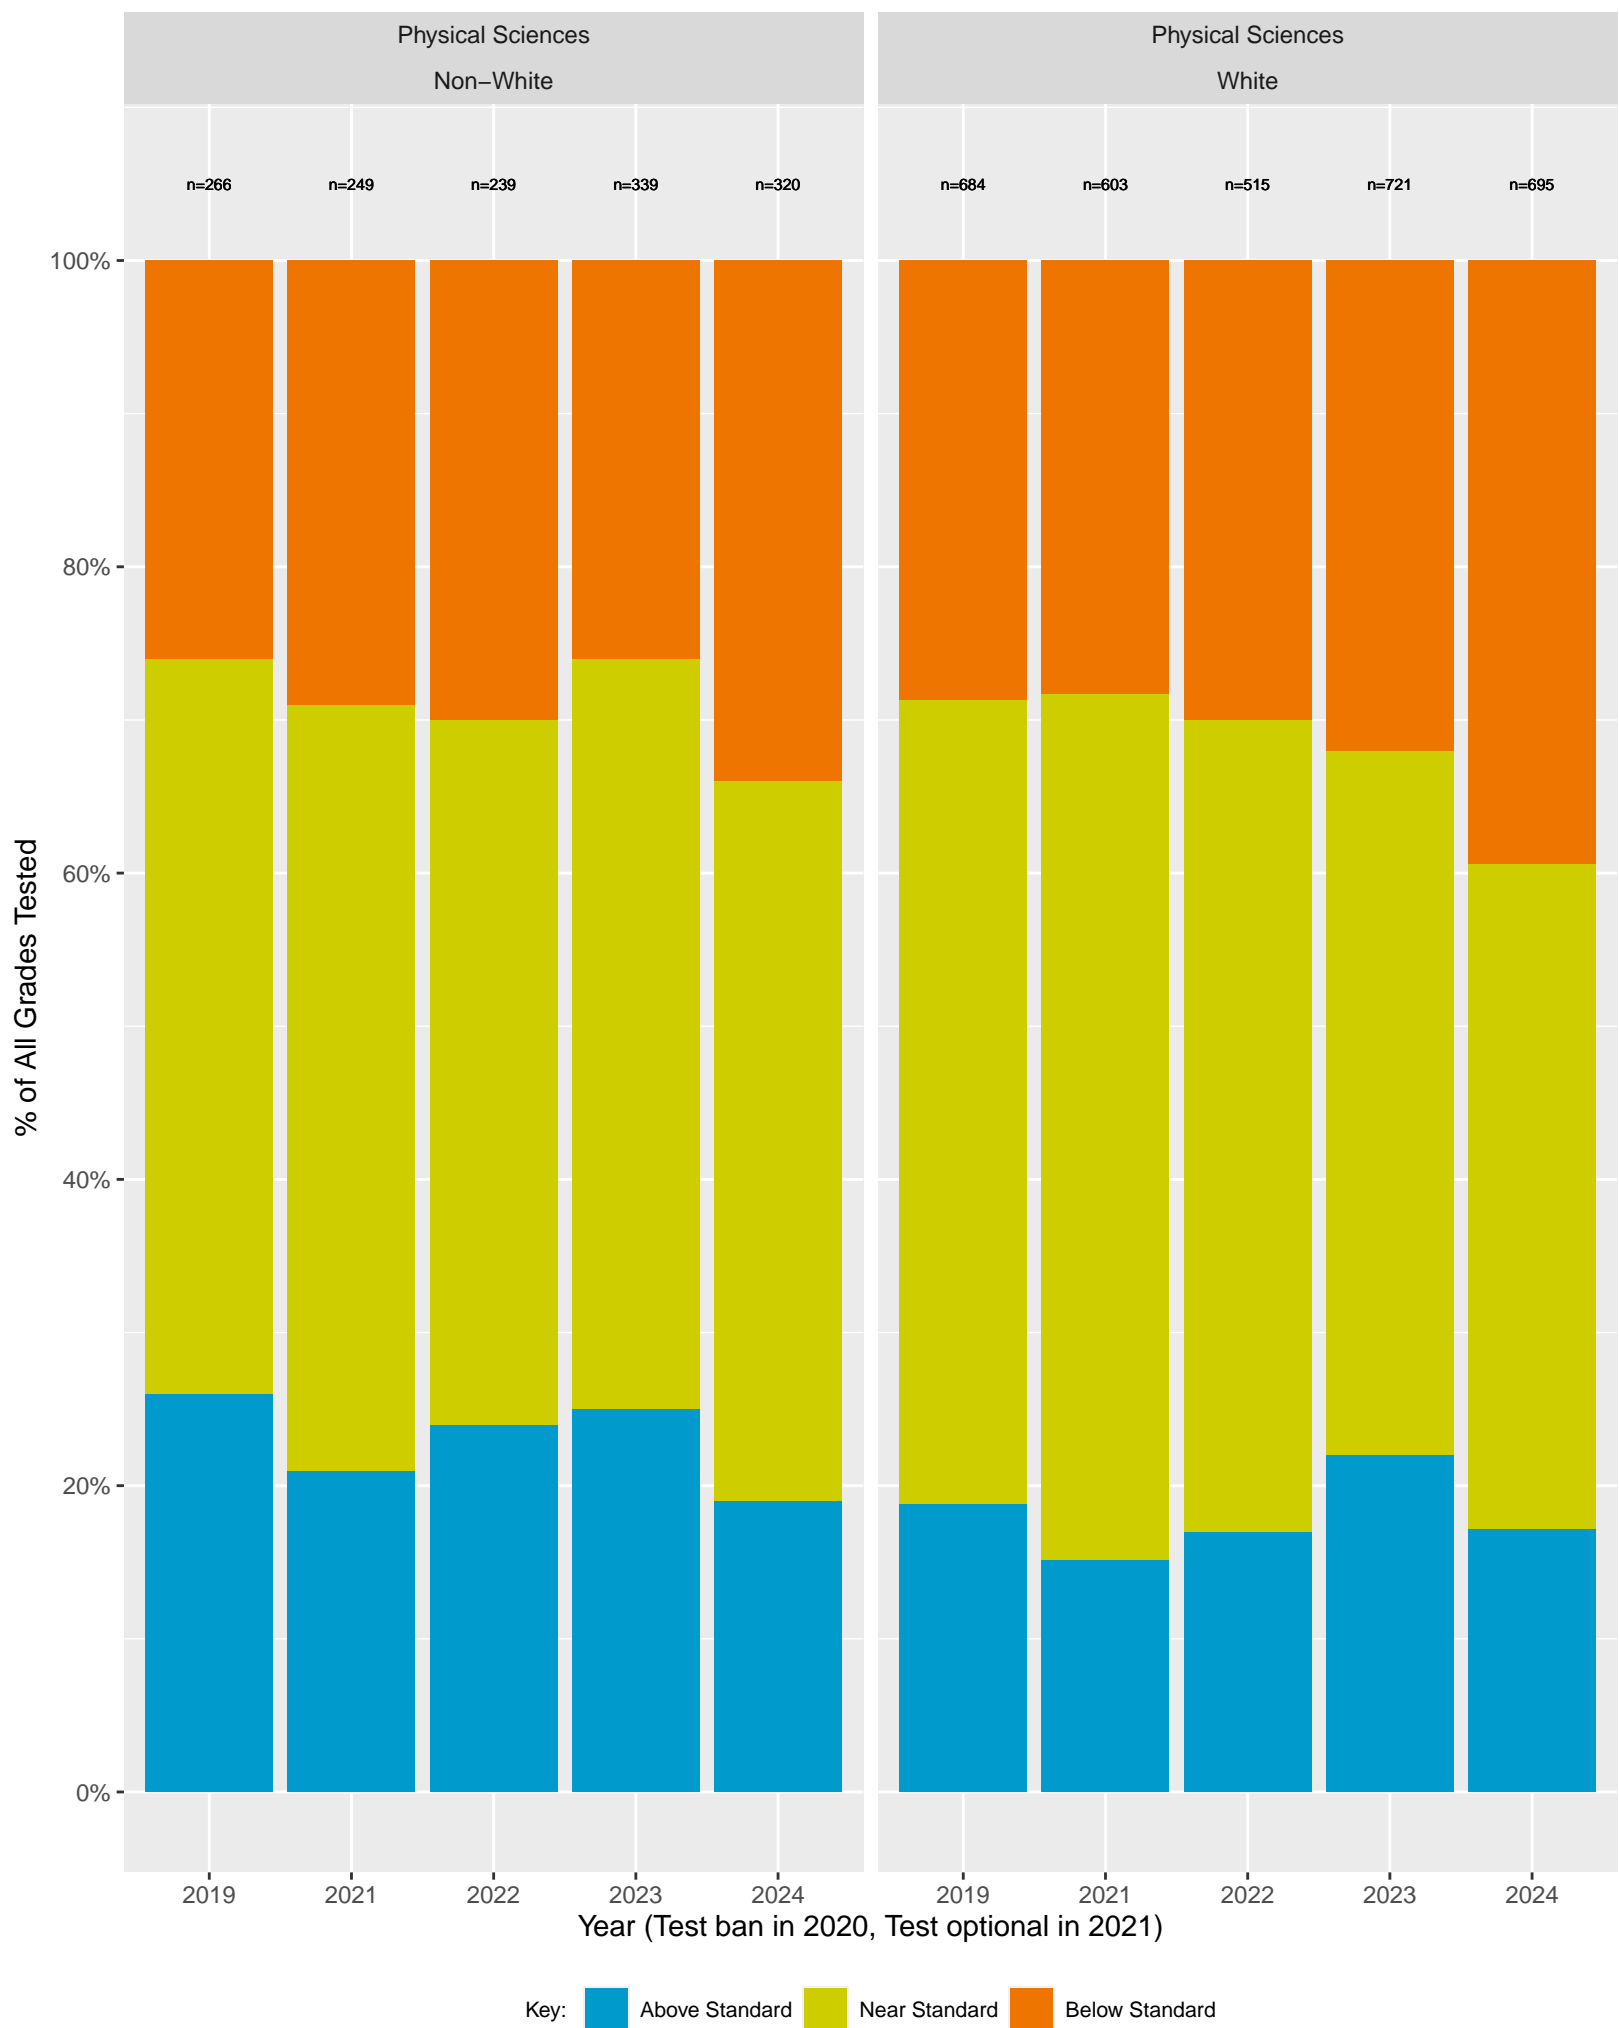

CA Science Test (CAST): Beverly Hills Unified by Non-White + White