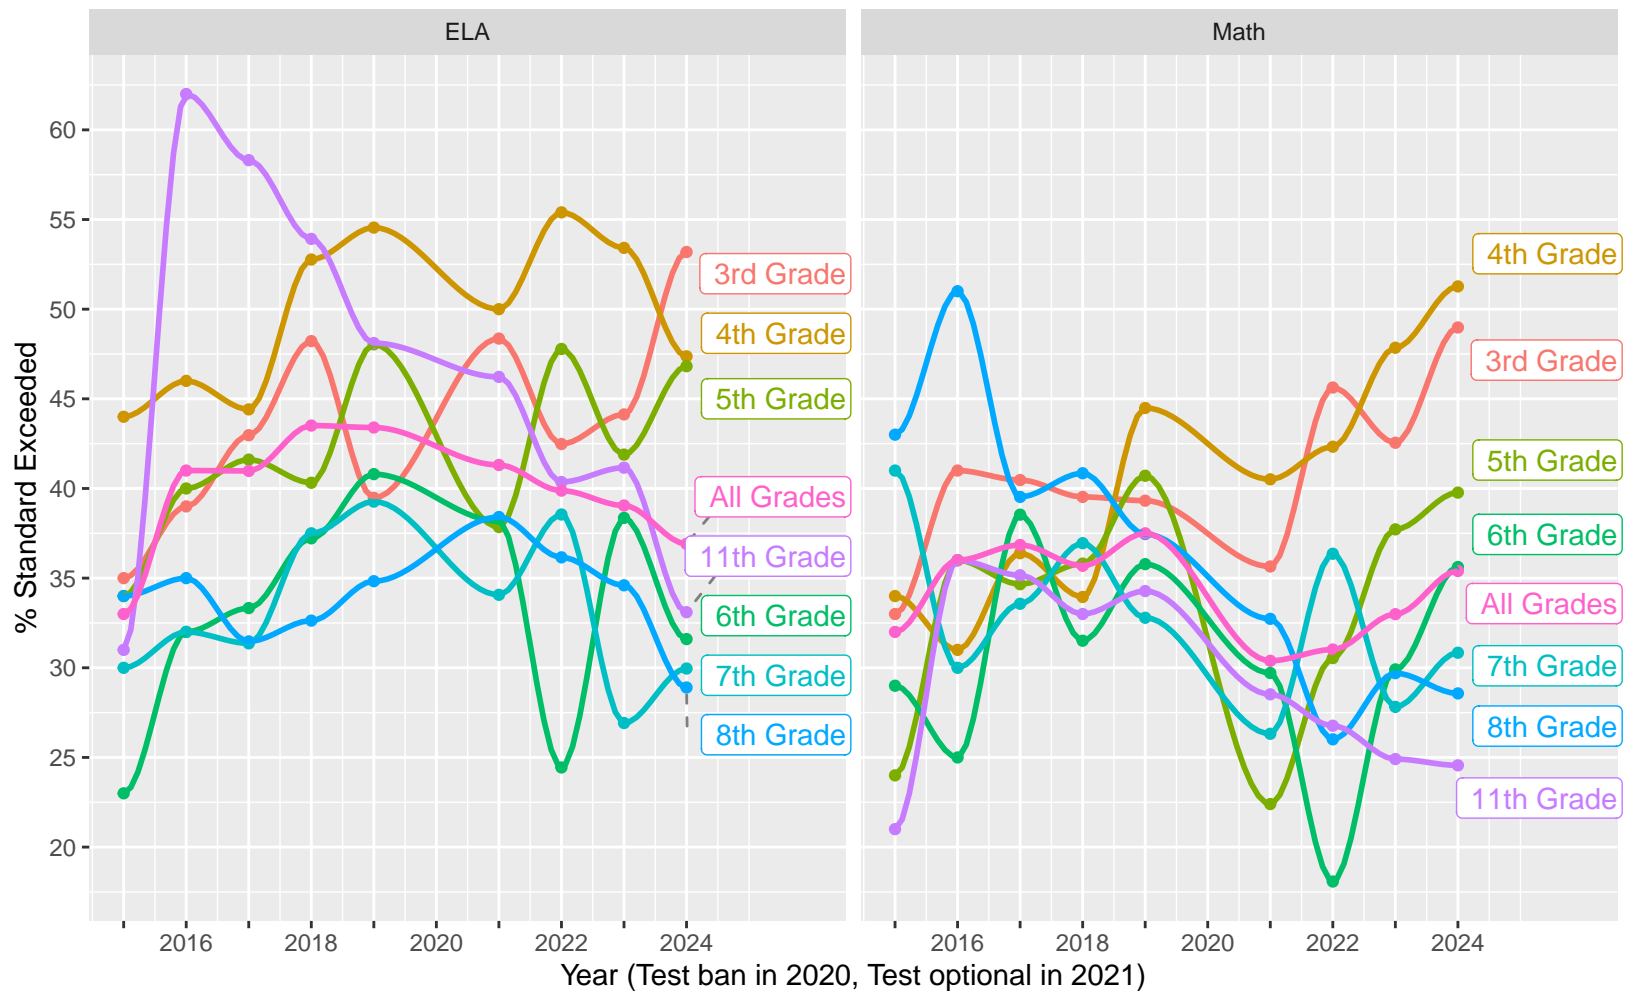

Grades stacked (trends, variance, outliers)