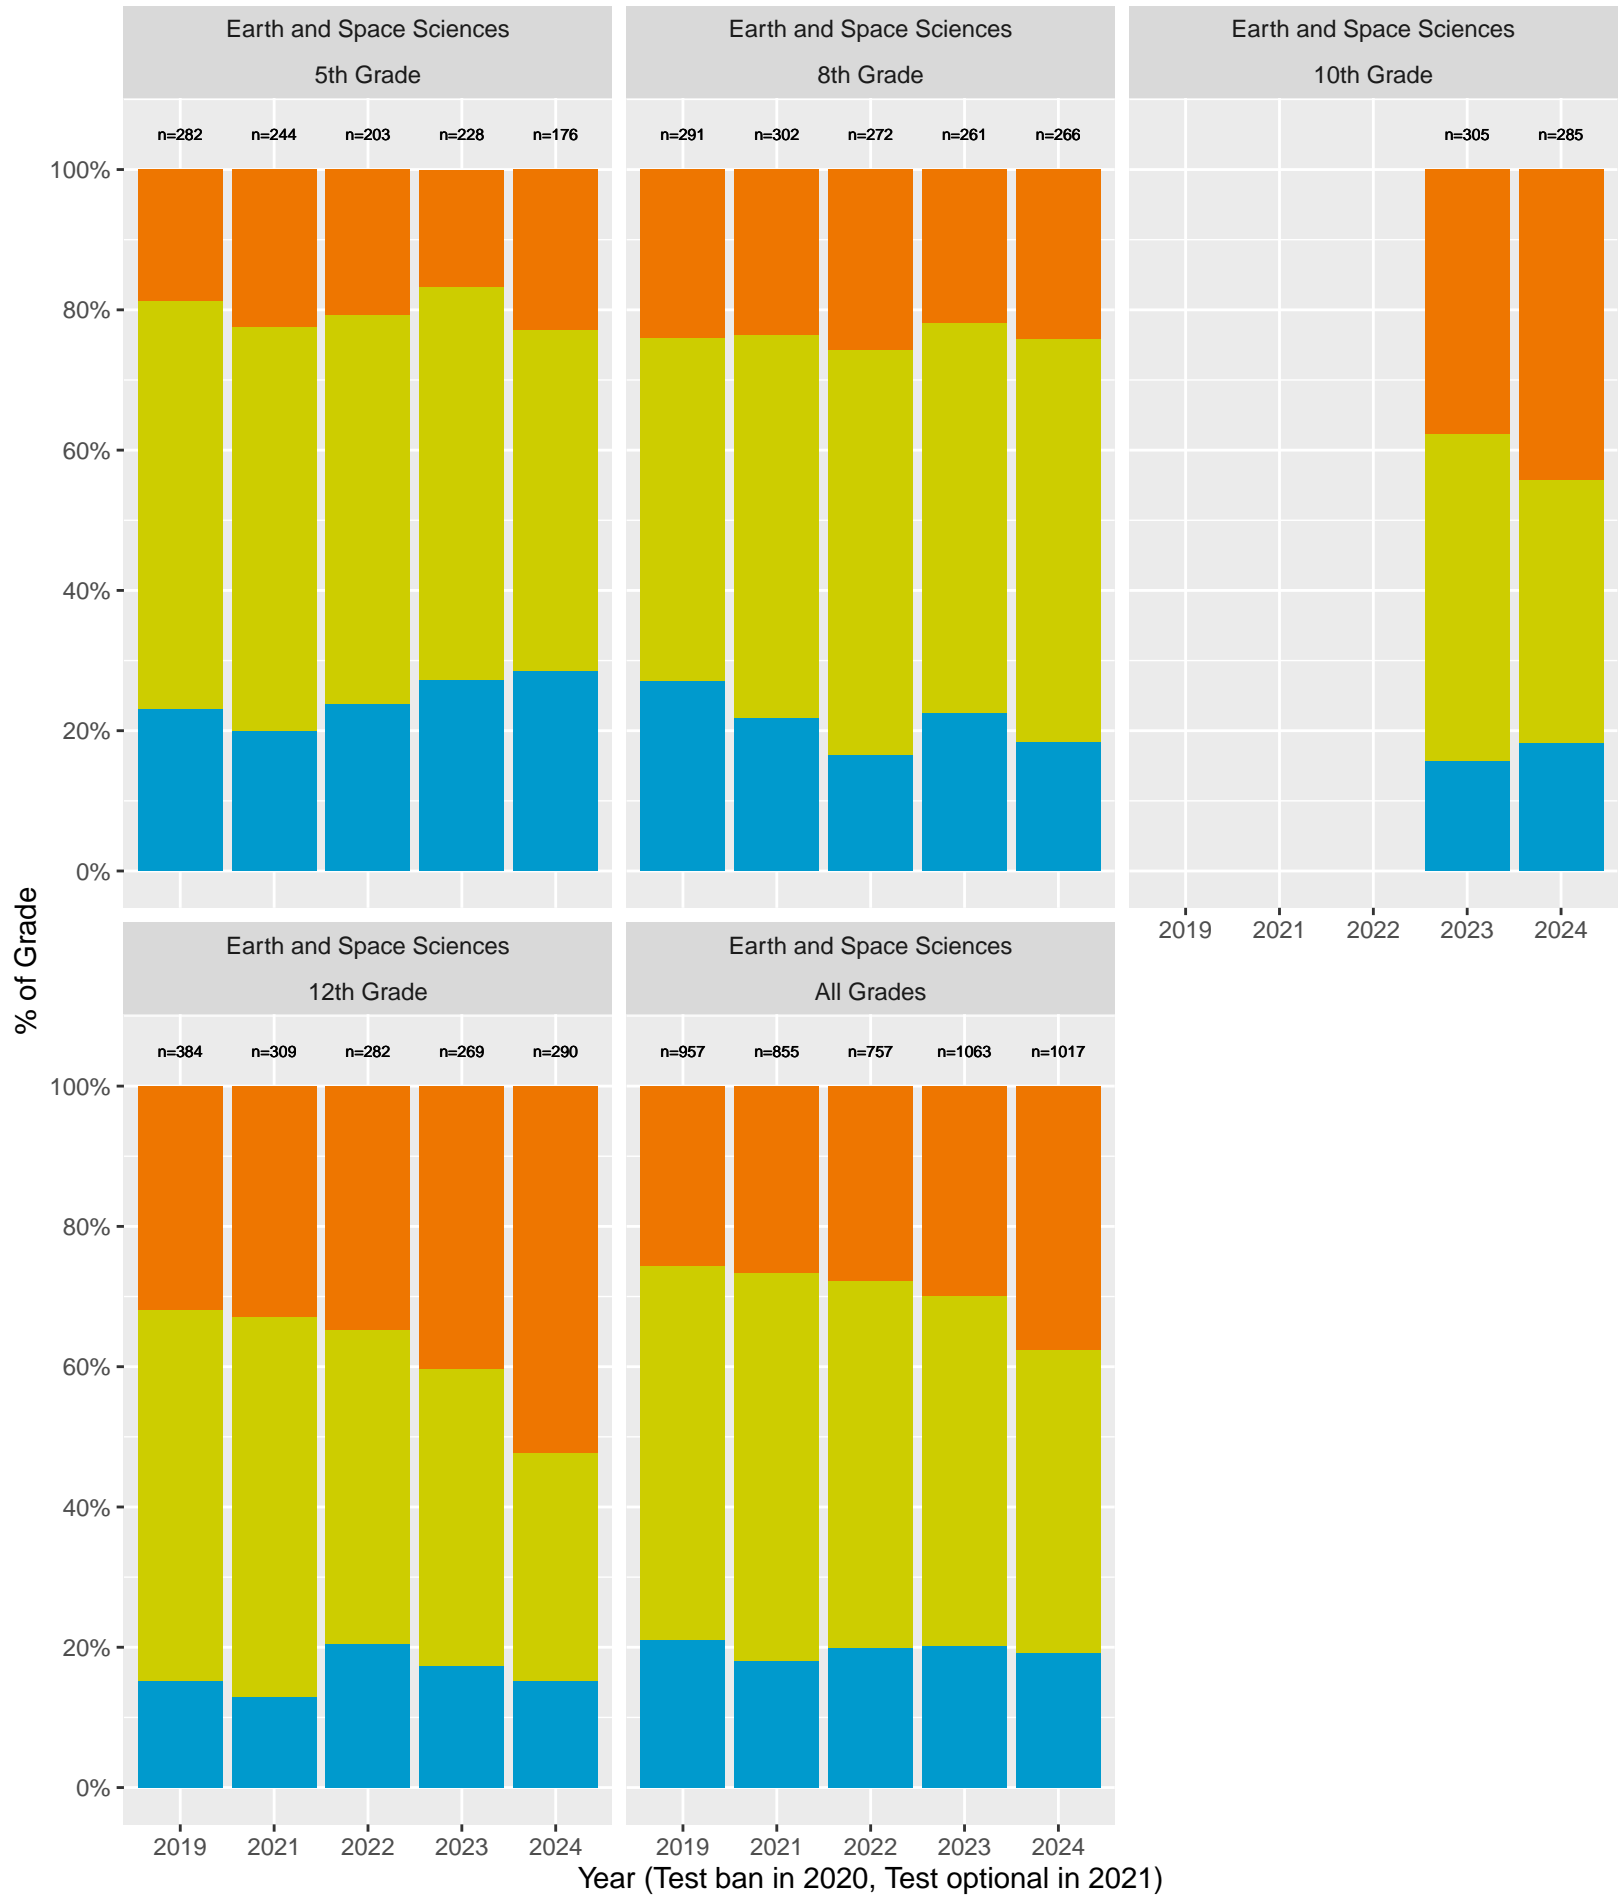

CA Science Test (CAST): Beverly Hills Unified (Earth and Space Sciences)

Key: ■ Above Standard ■ Near Standard ■ Below Standard