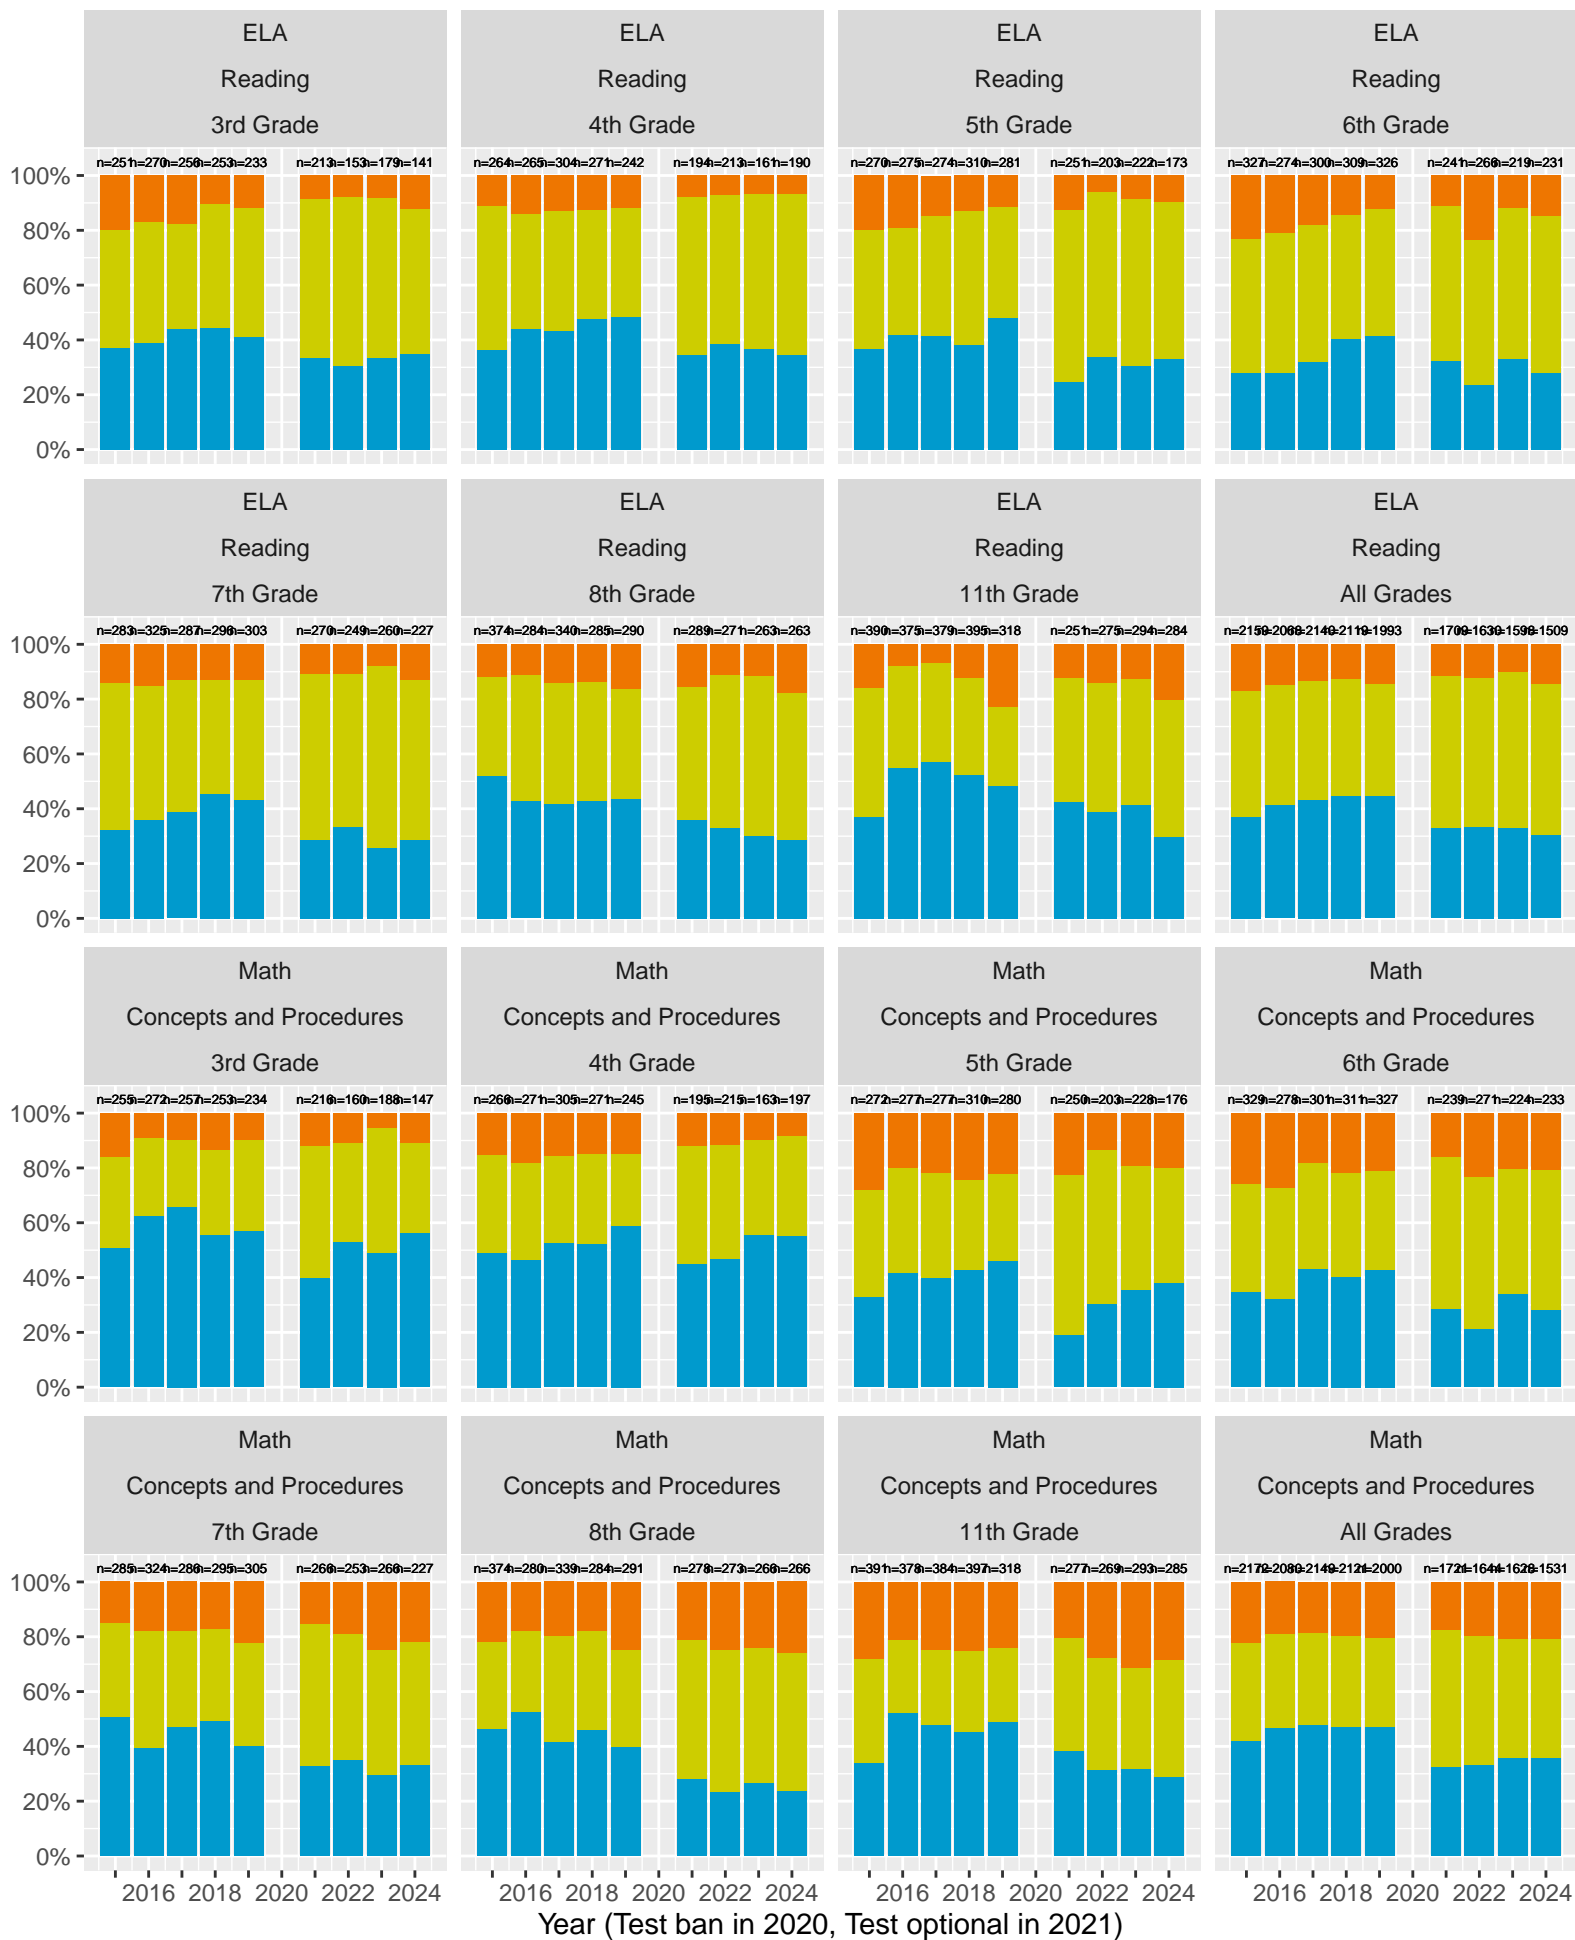

Beverly Hills Unified (Subject Area 1)

Key: ■ Above Standard ■ Near Standard ■ Below Standard