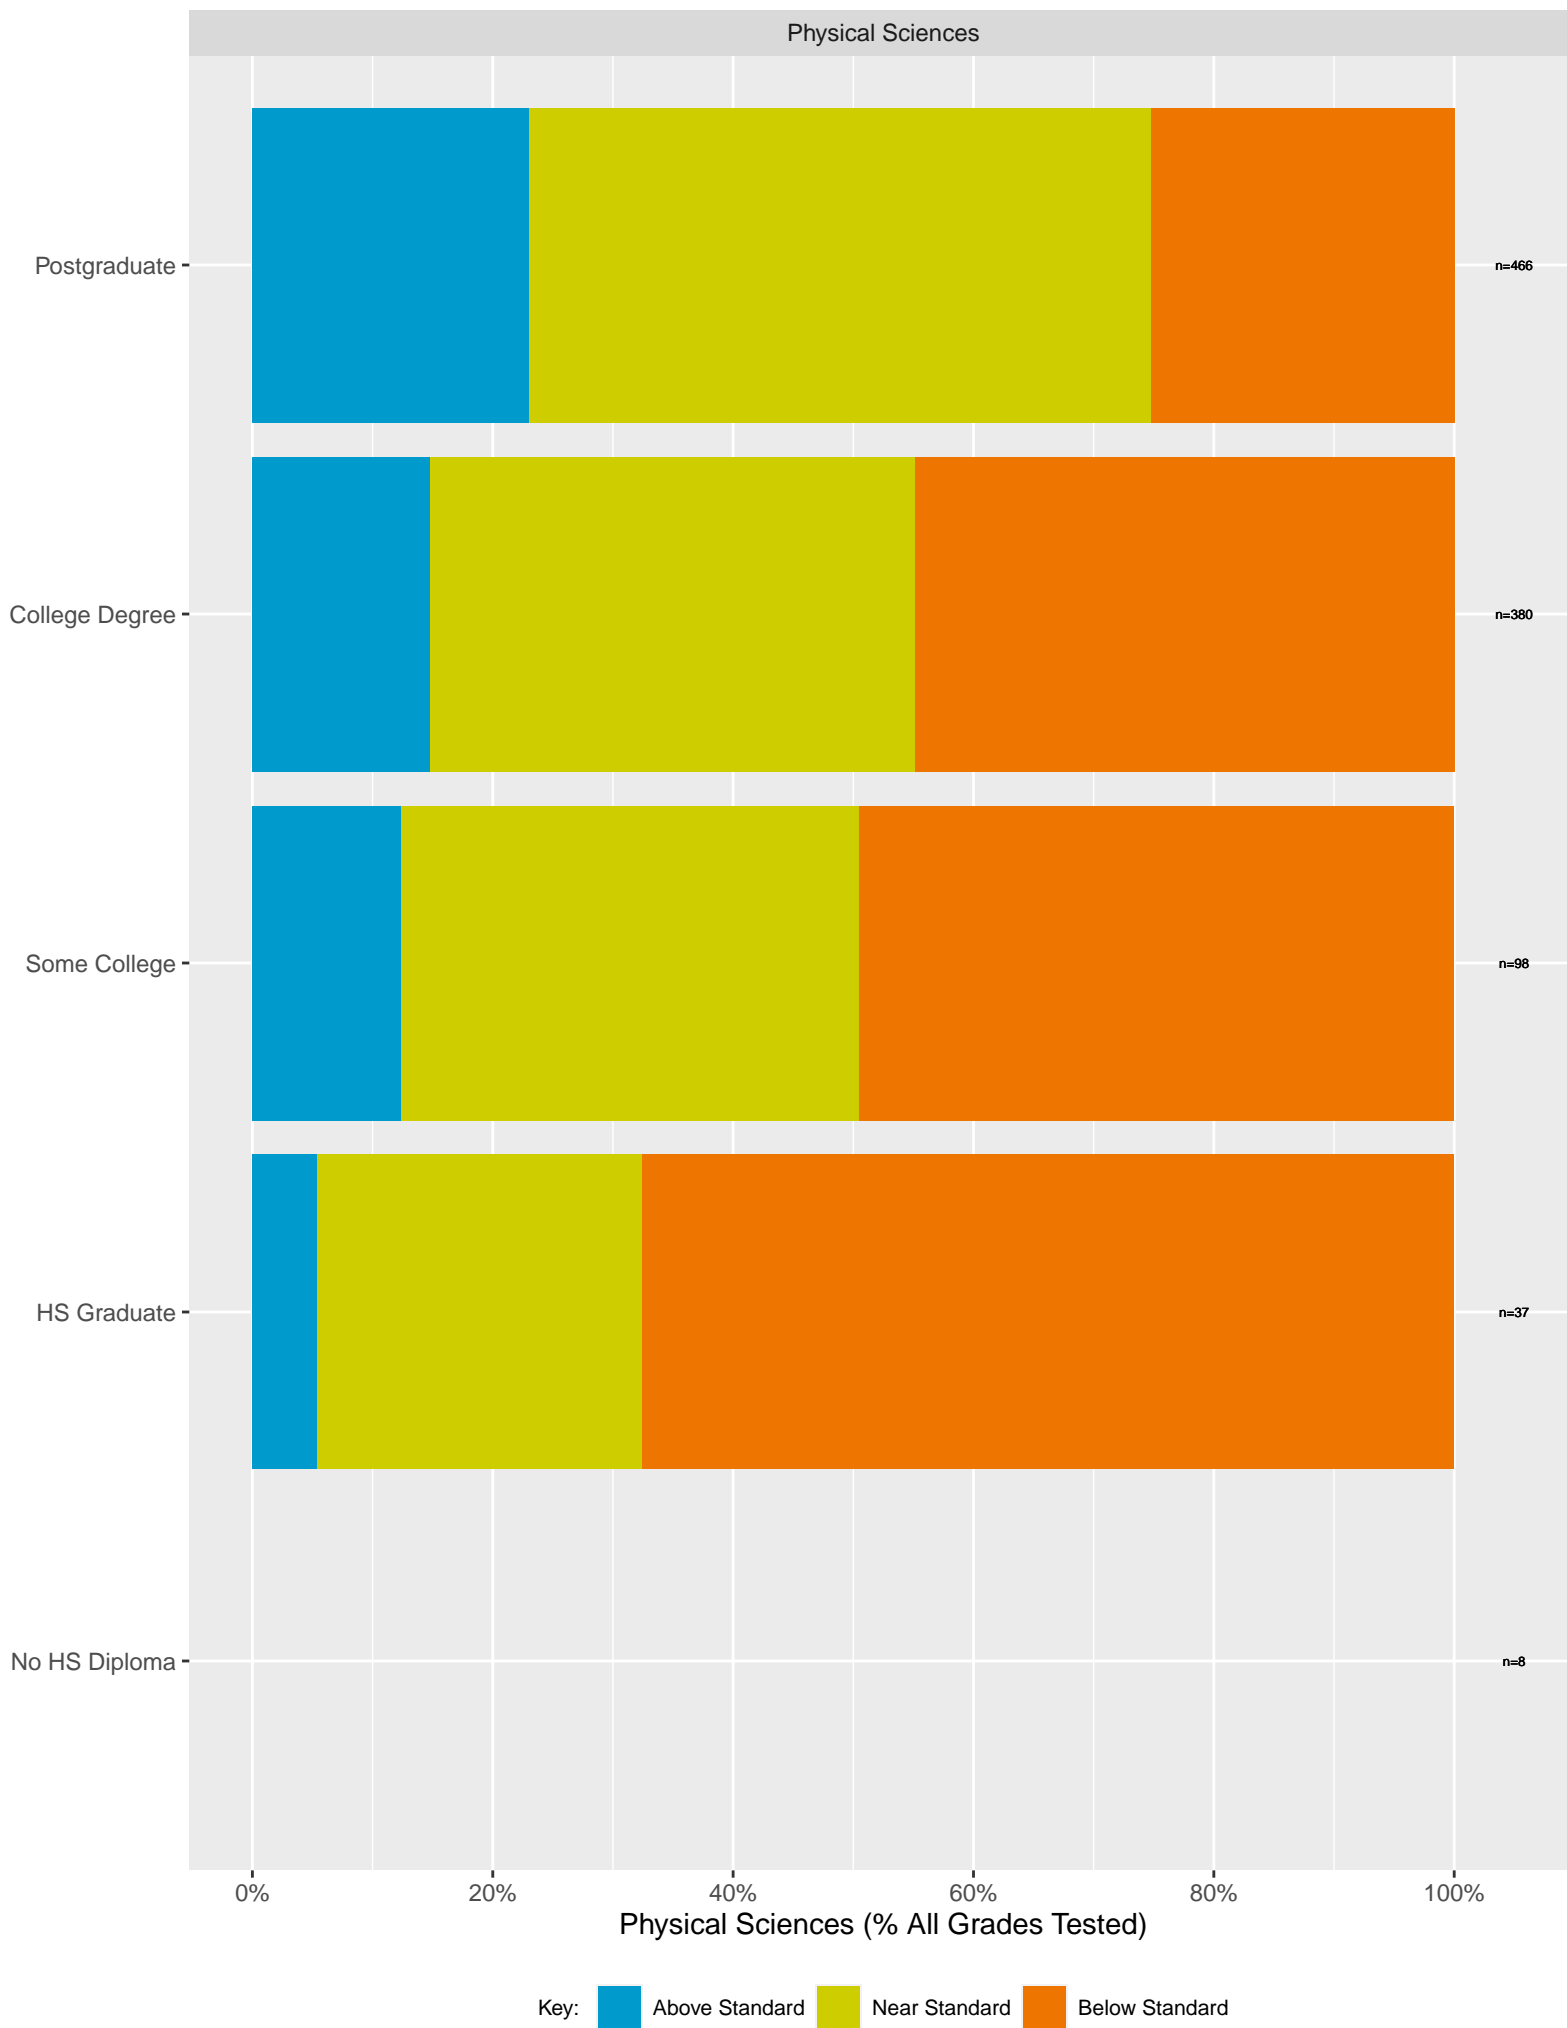

Beverly Hills Unified CAST (2024) by Parent's Education Level