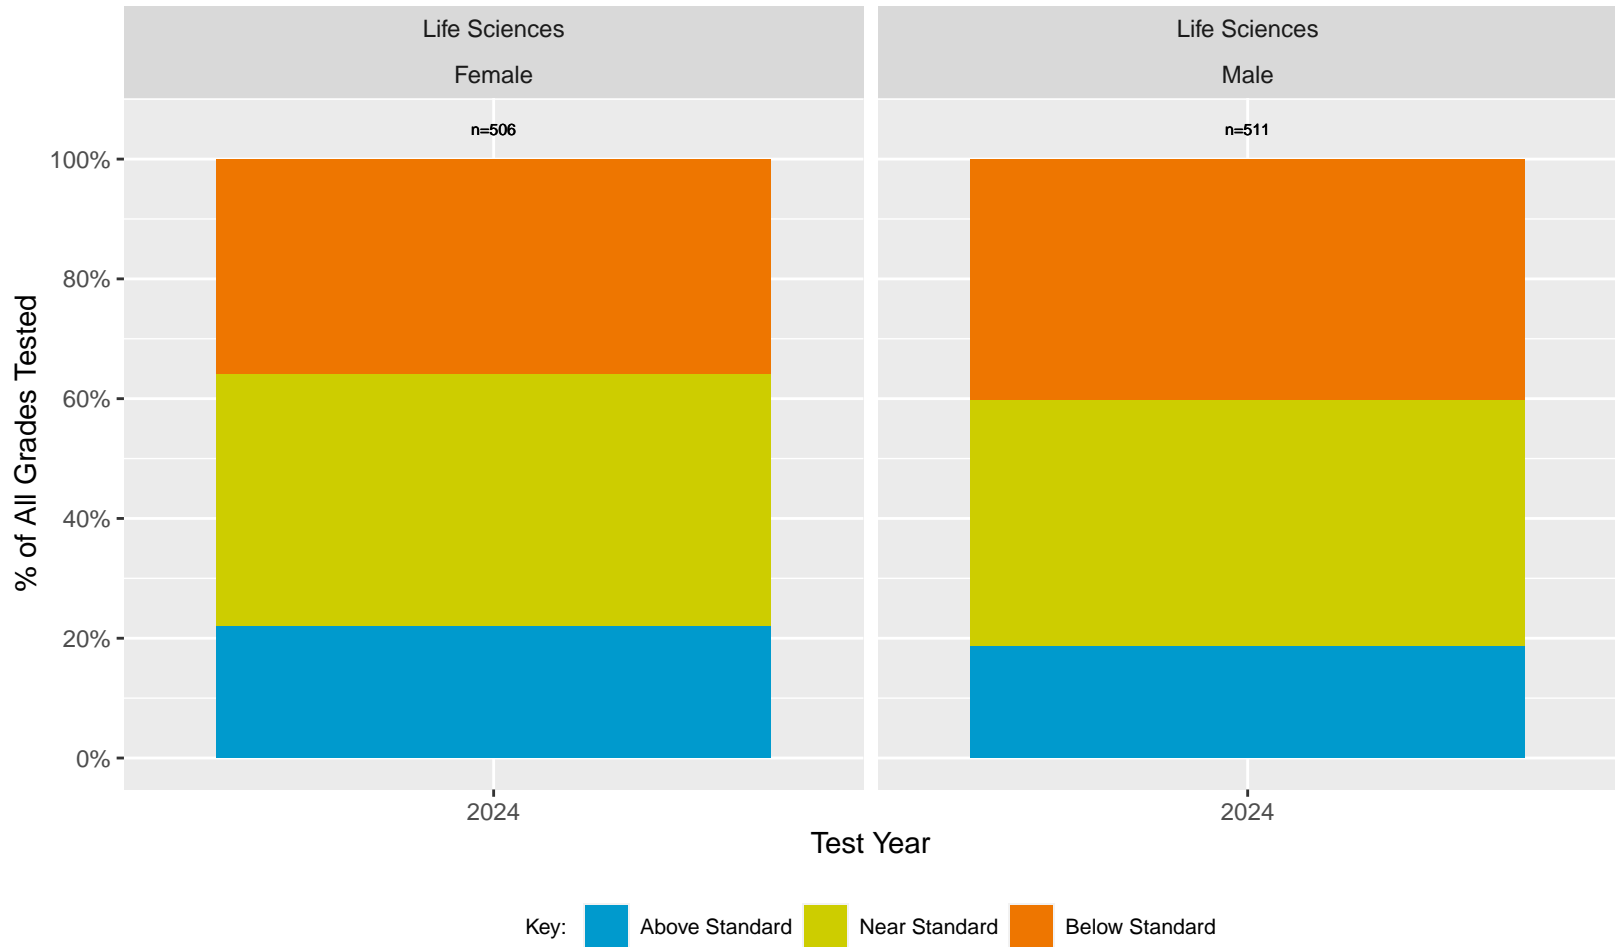

# CA Science Test (CAST): Beverly Hills Unified (Physical Sciences)

Key: ■ Above Standard ■ Near Standard ■ Below Standard

### CA Science Test (CAST): Beverly Hills Unified (Sex)