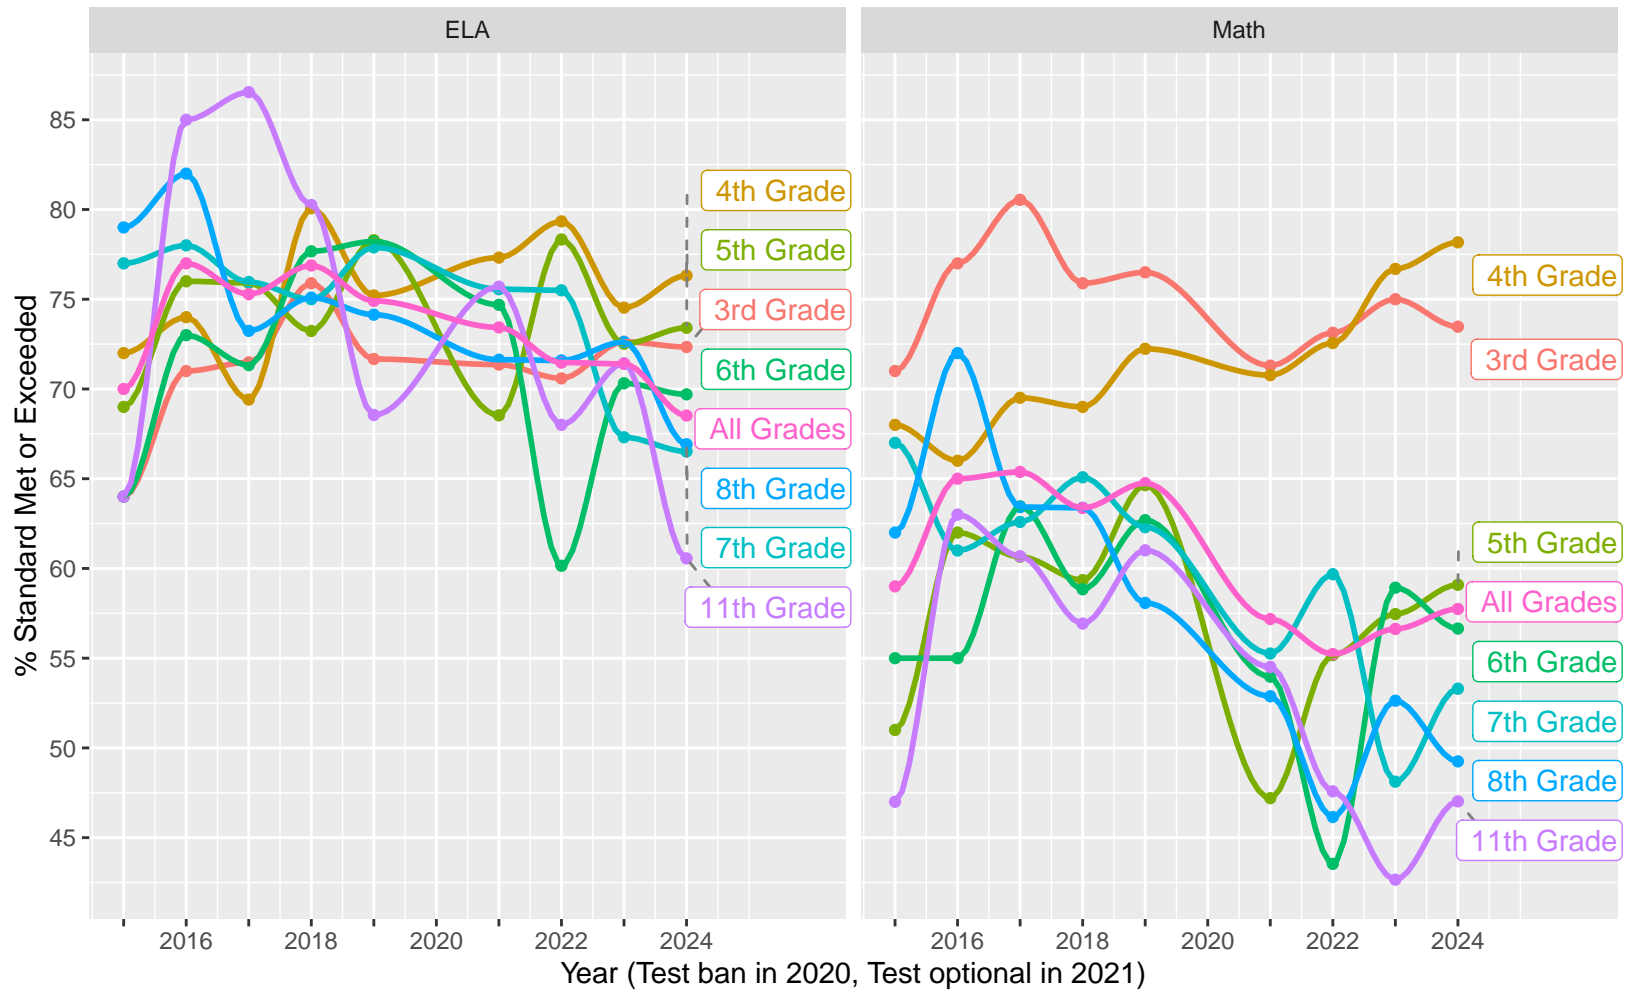

Grades stacked (trends, variance, outliers)