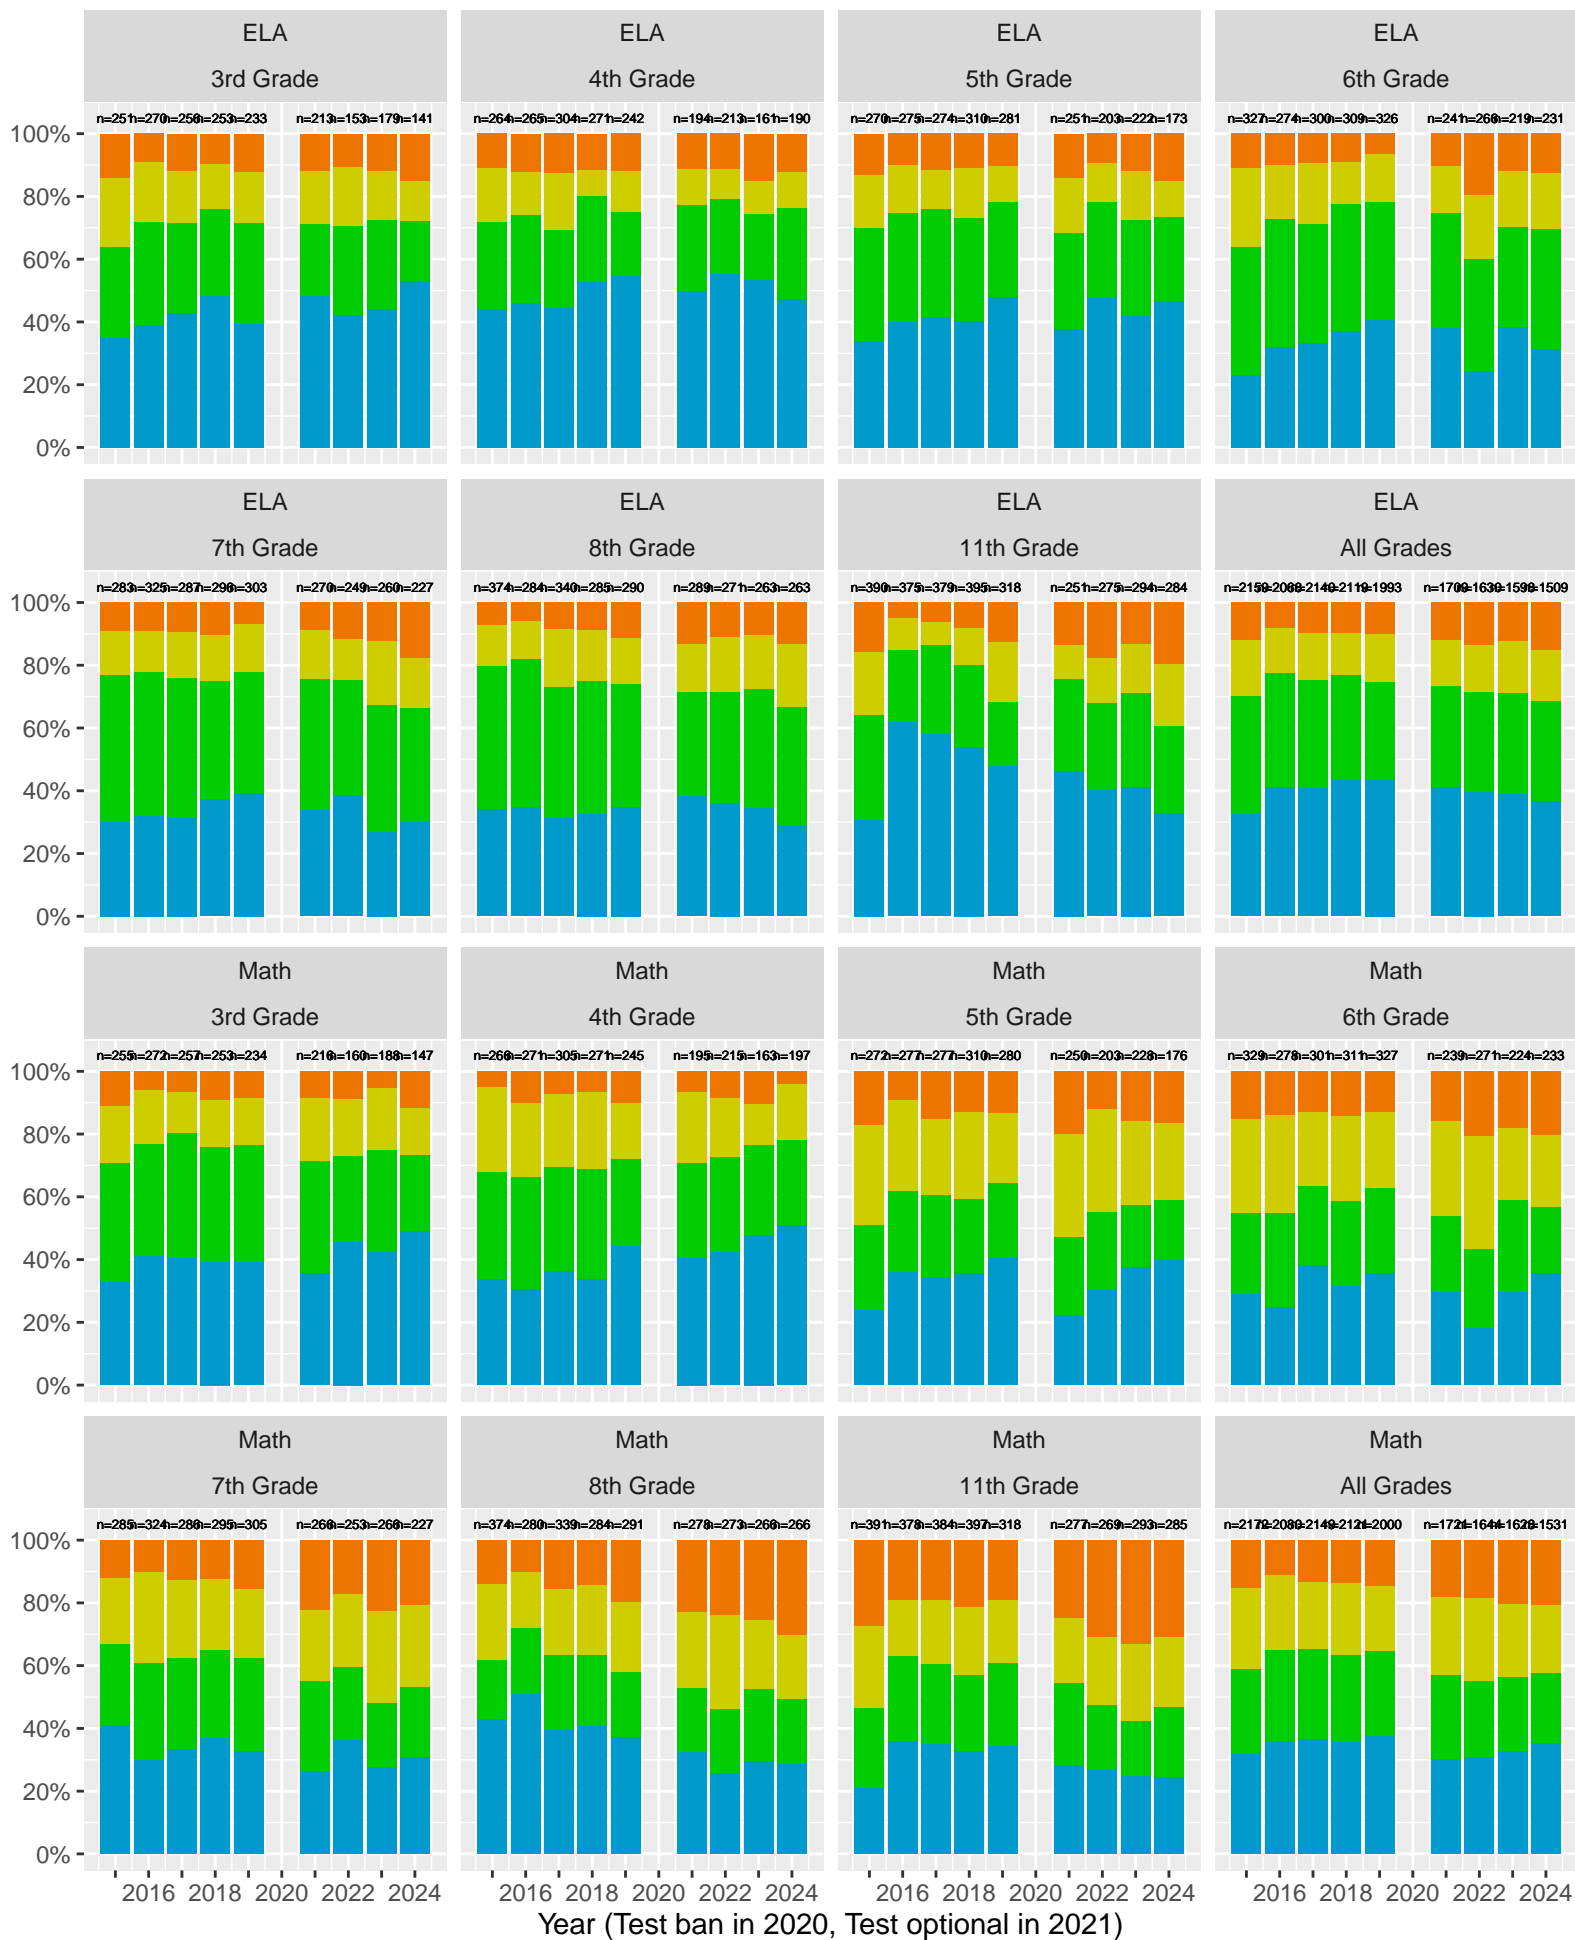

CAASPP Test Performance: Beverly Hills Unified

Key: Standard Exceeded Standard Met Standard Nearly Met Standard Not Met