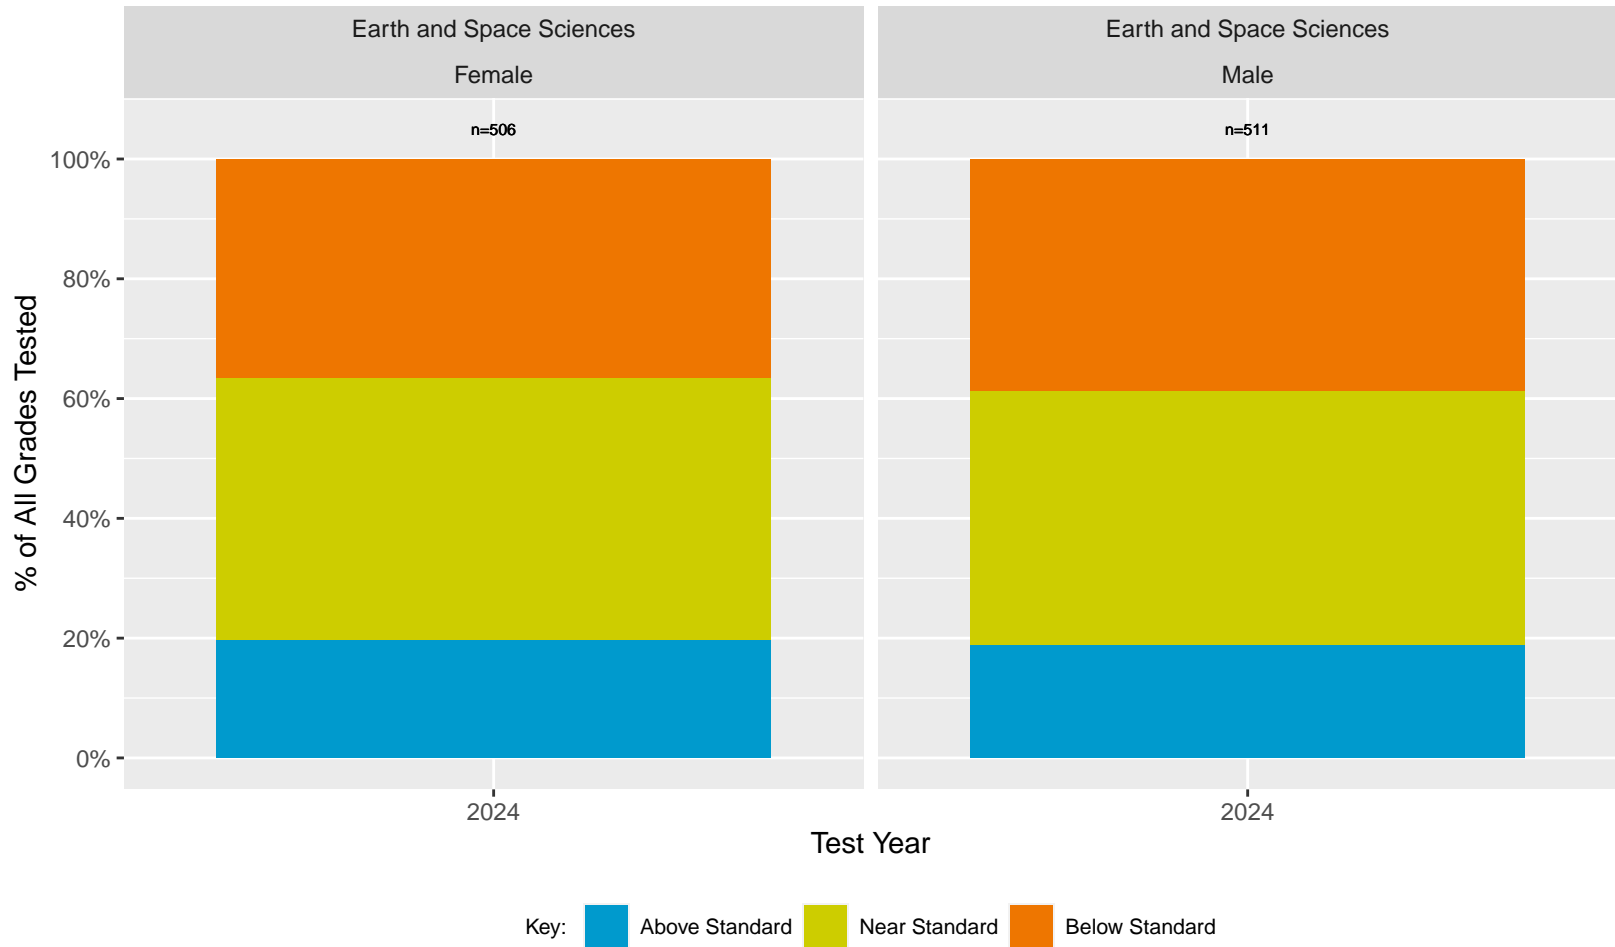

CA Science Test (CAST): Beverly Hills Unified (Sex)