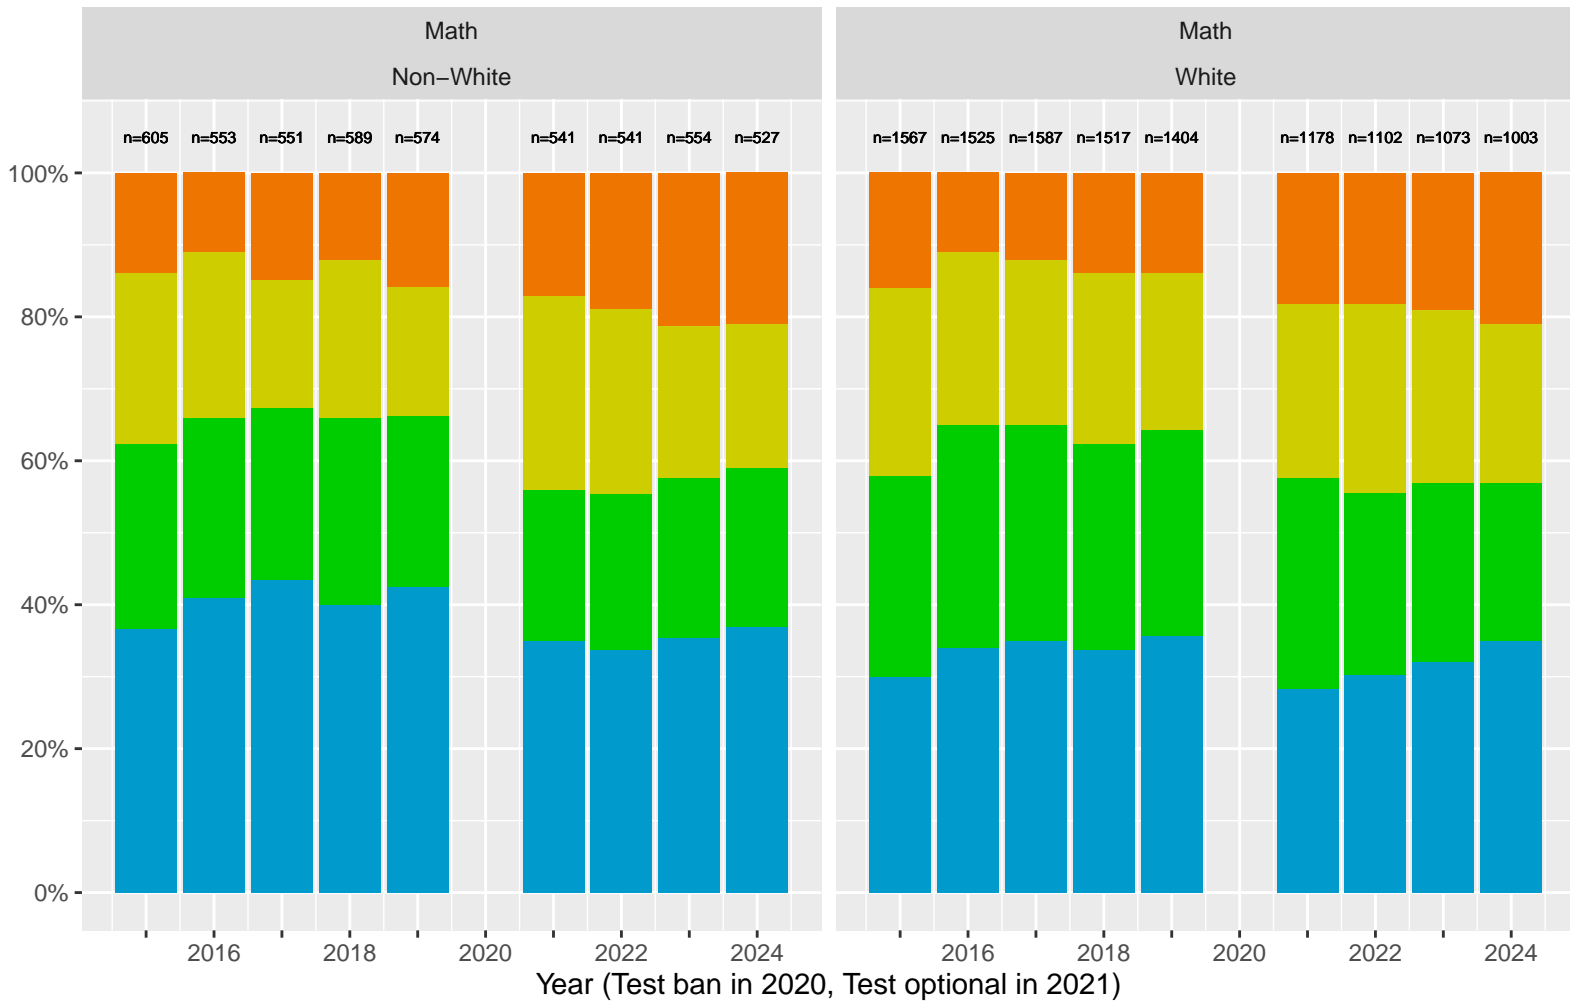

Beverly Hills Unified by Non-White + White

Key: ■ Standard Exceeded ■ Standard Met ■ Standard Nearly Met ■ Standard Not Met