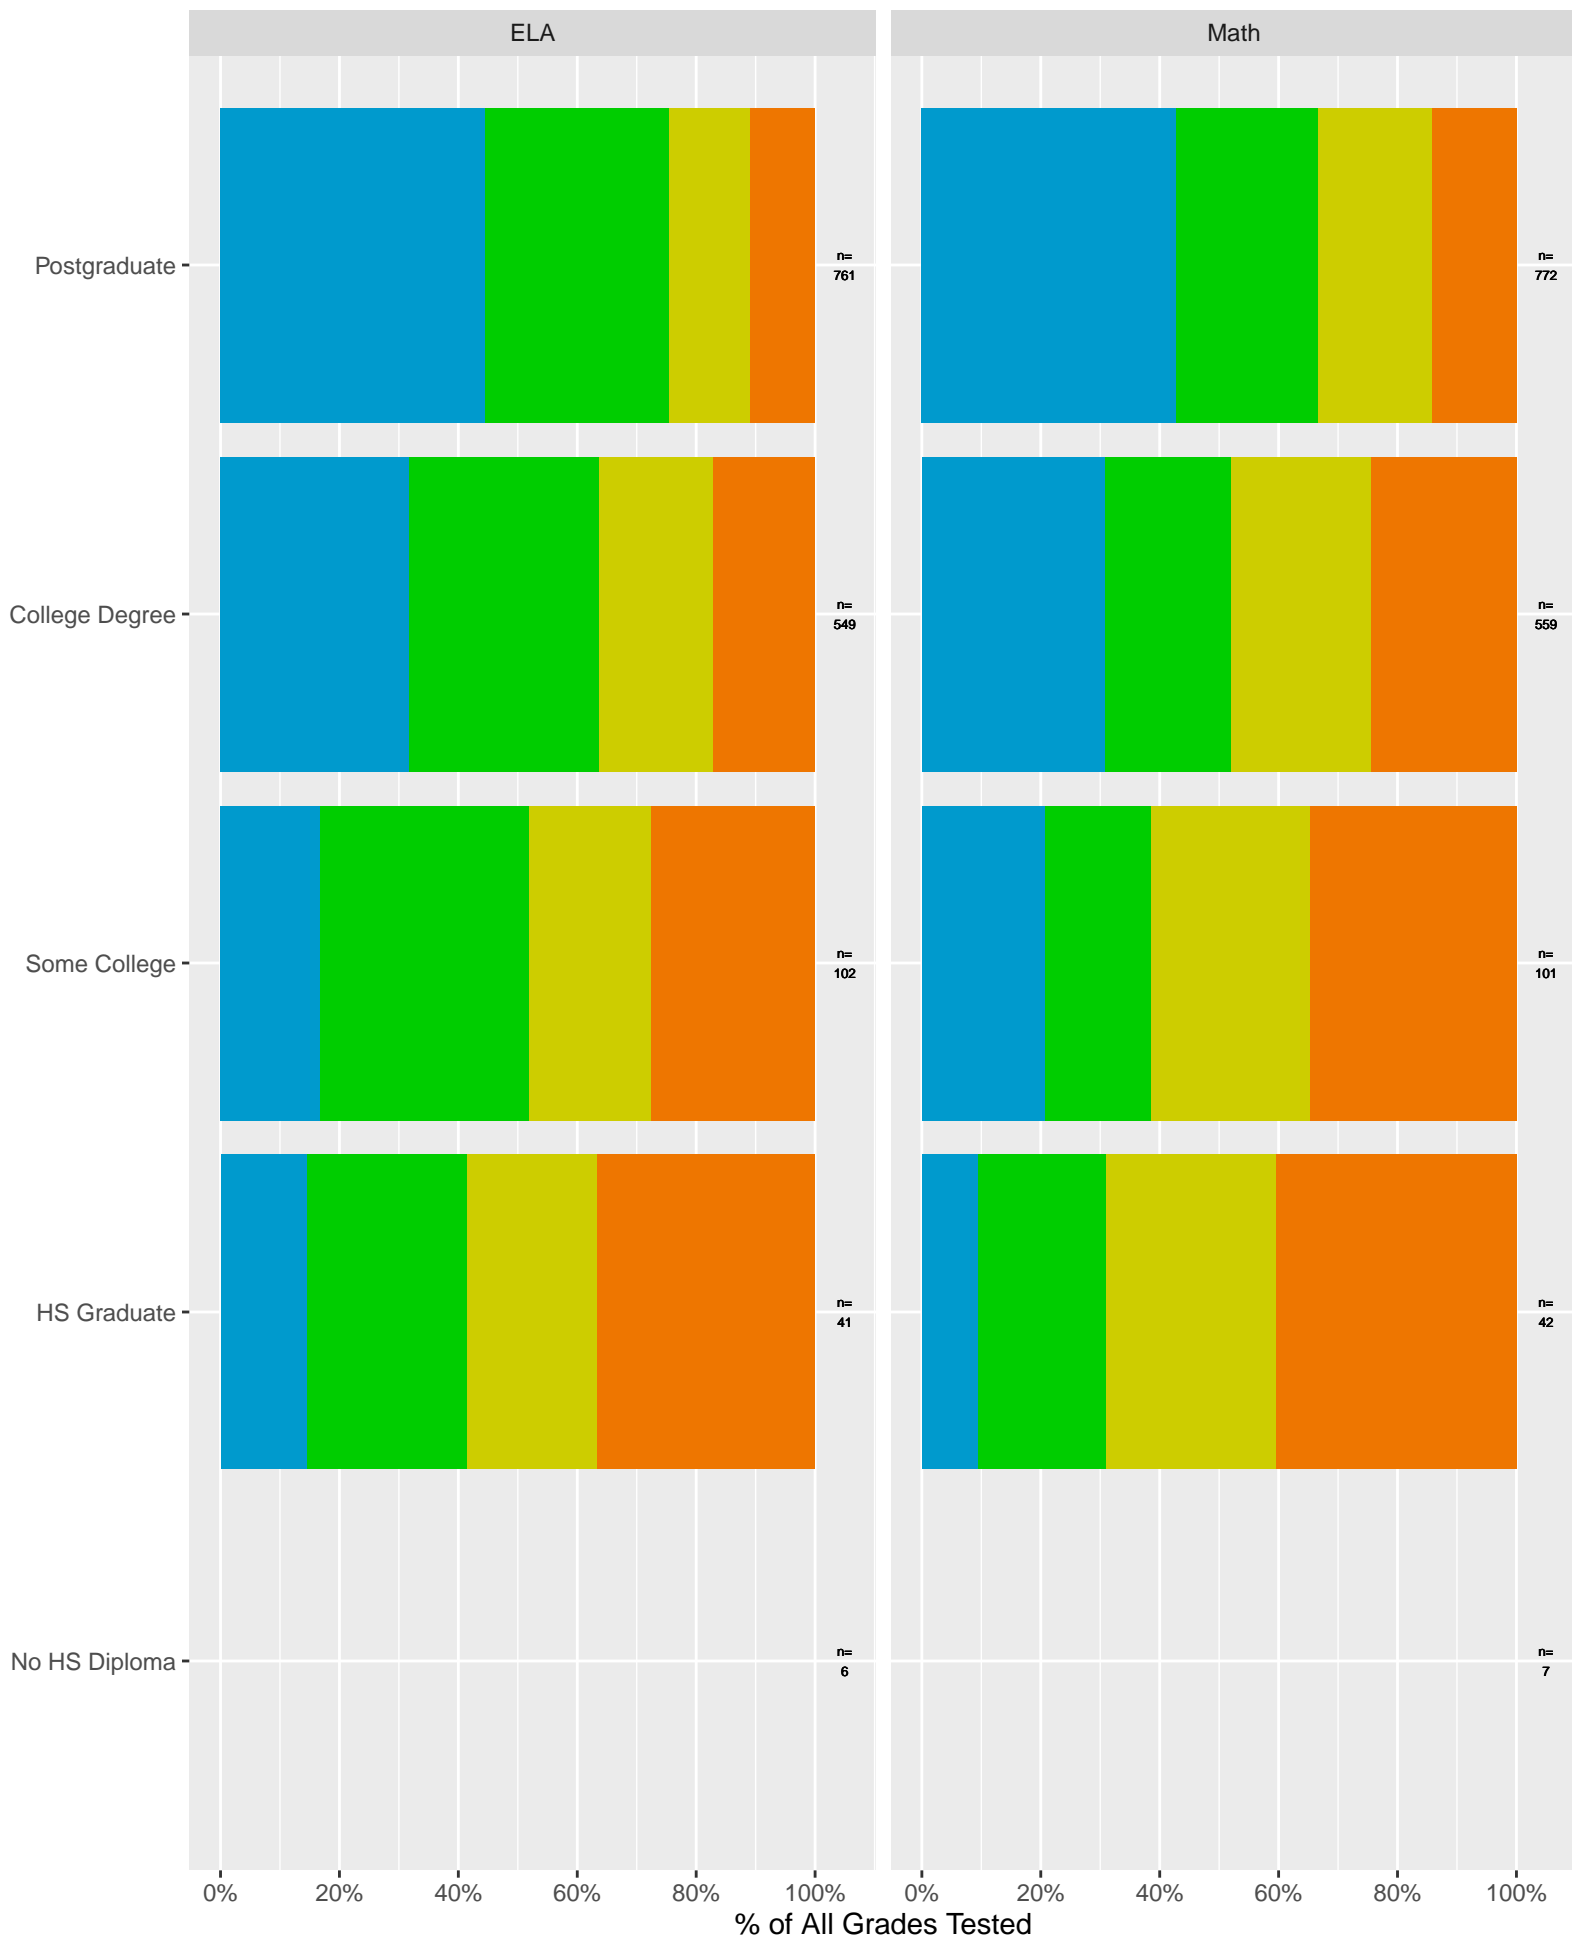

Beverly Hills Unified (2024) by Parent's Education Level

Key: ■ Standard Exceeded ■ Standard Met ■ Standard Nearly Met ■ Standard Not Met