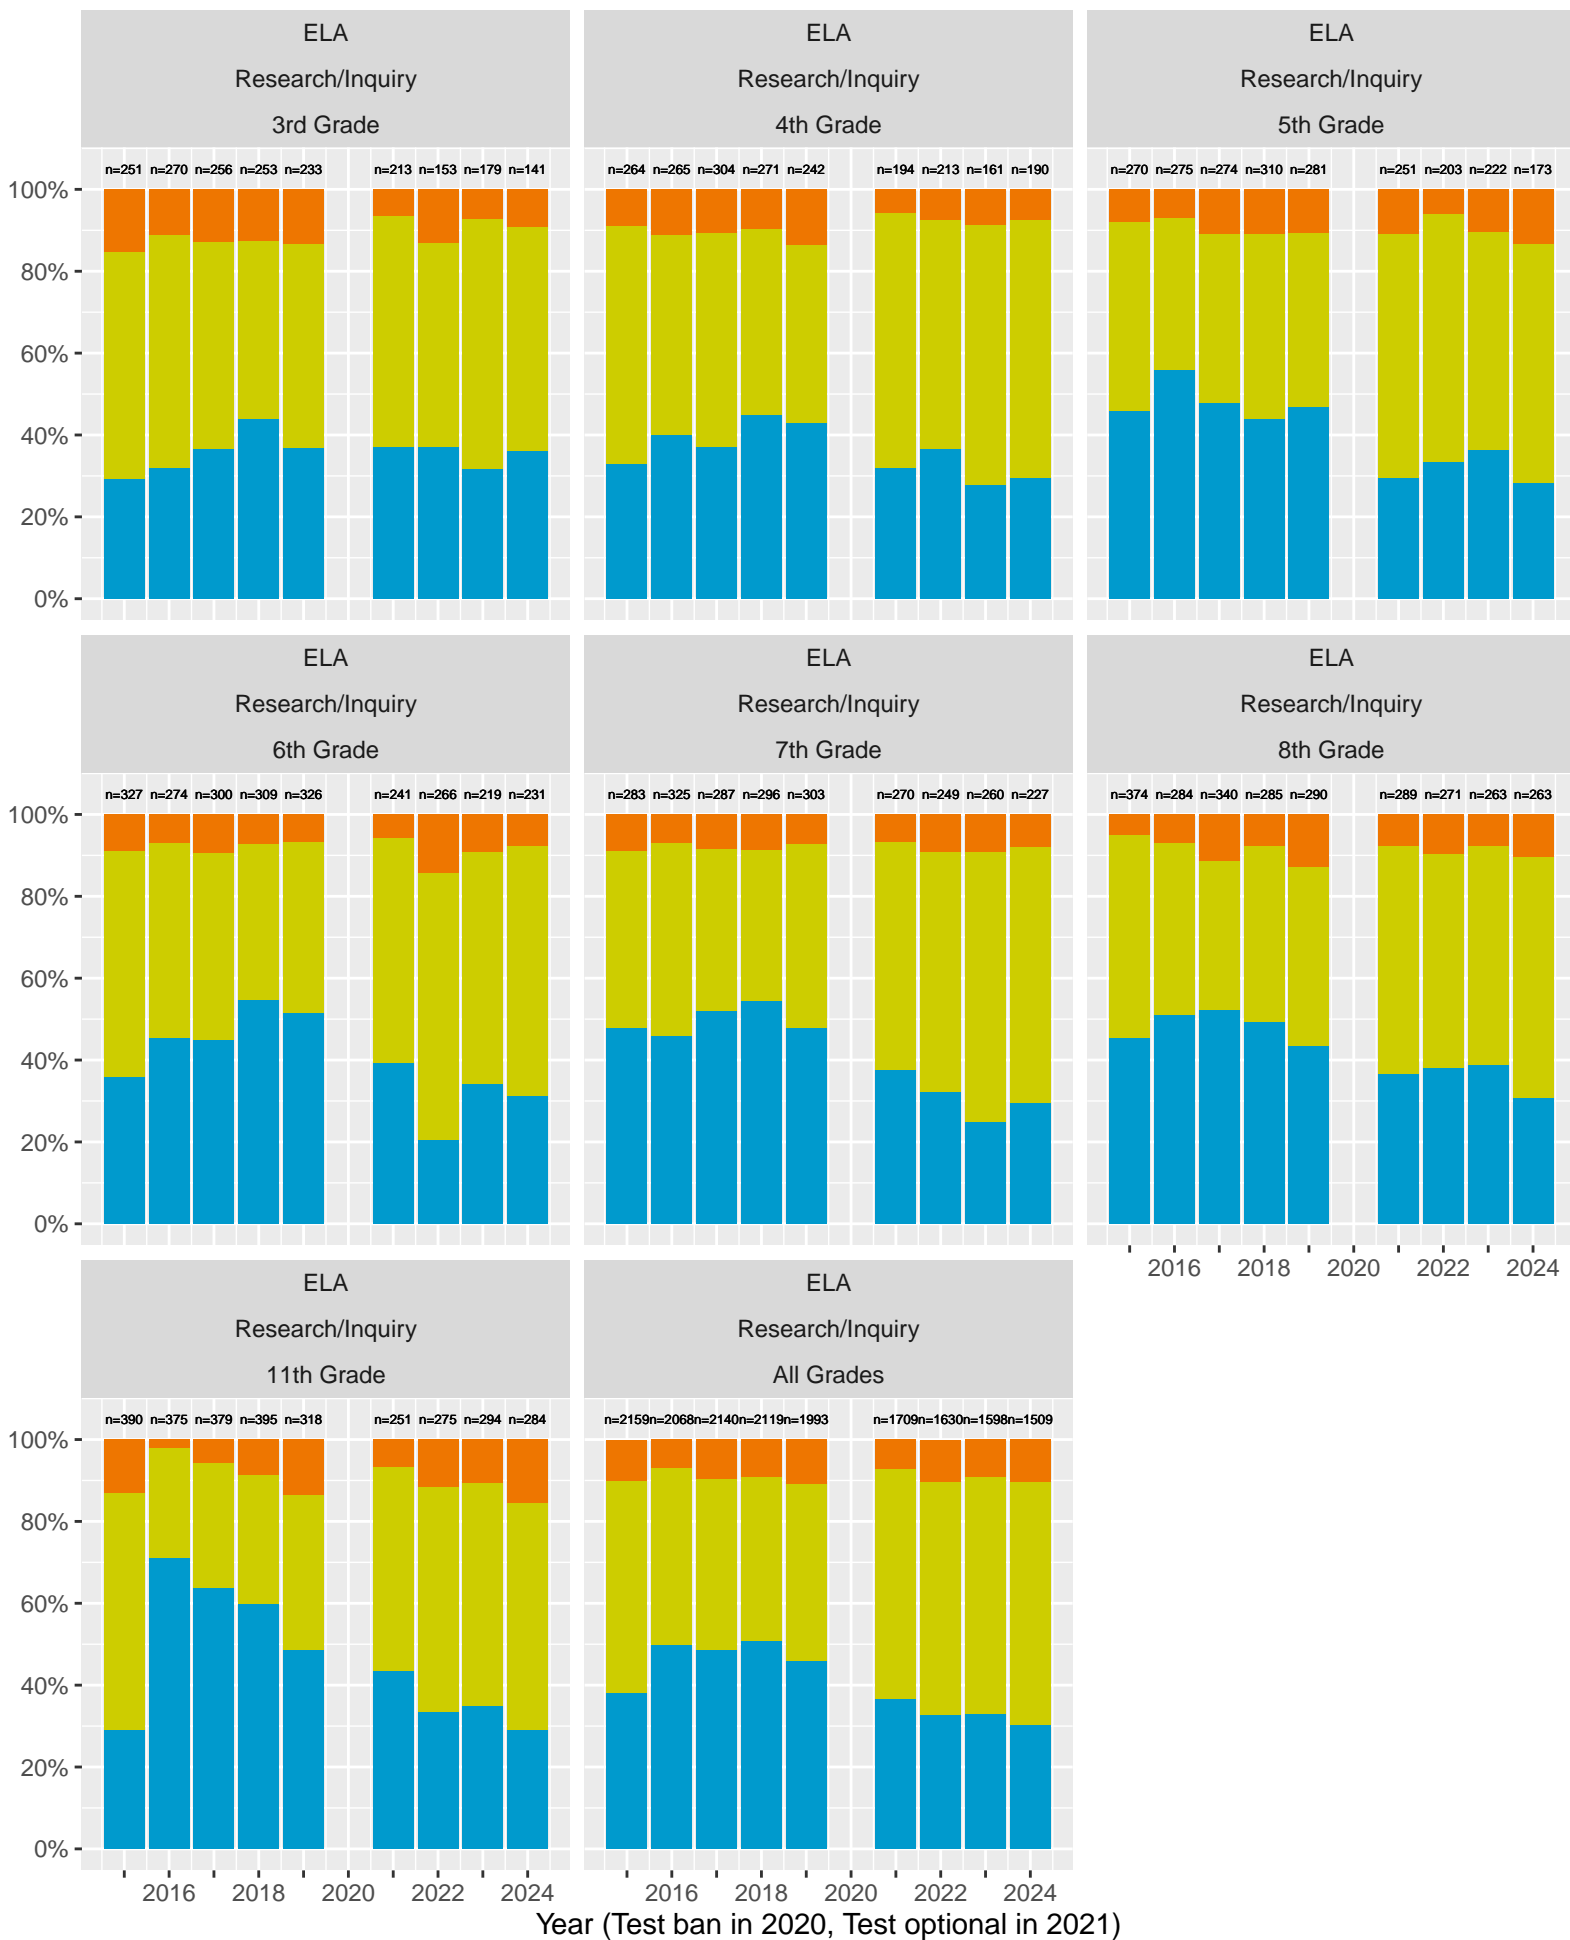

Beverly Hills Unified (Subject Area 4)

Key: ■ Above Standard ■ Near Standard ■ Below Standard