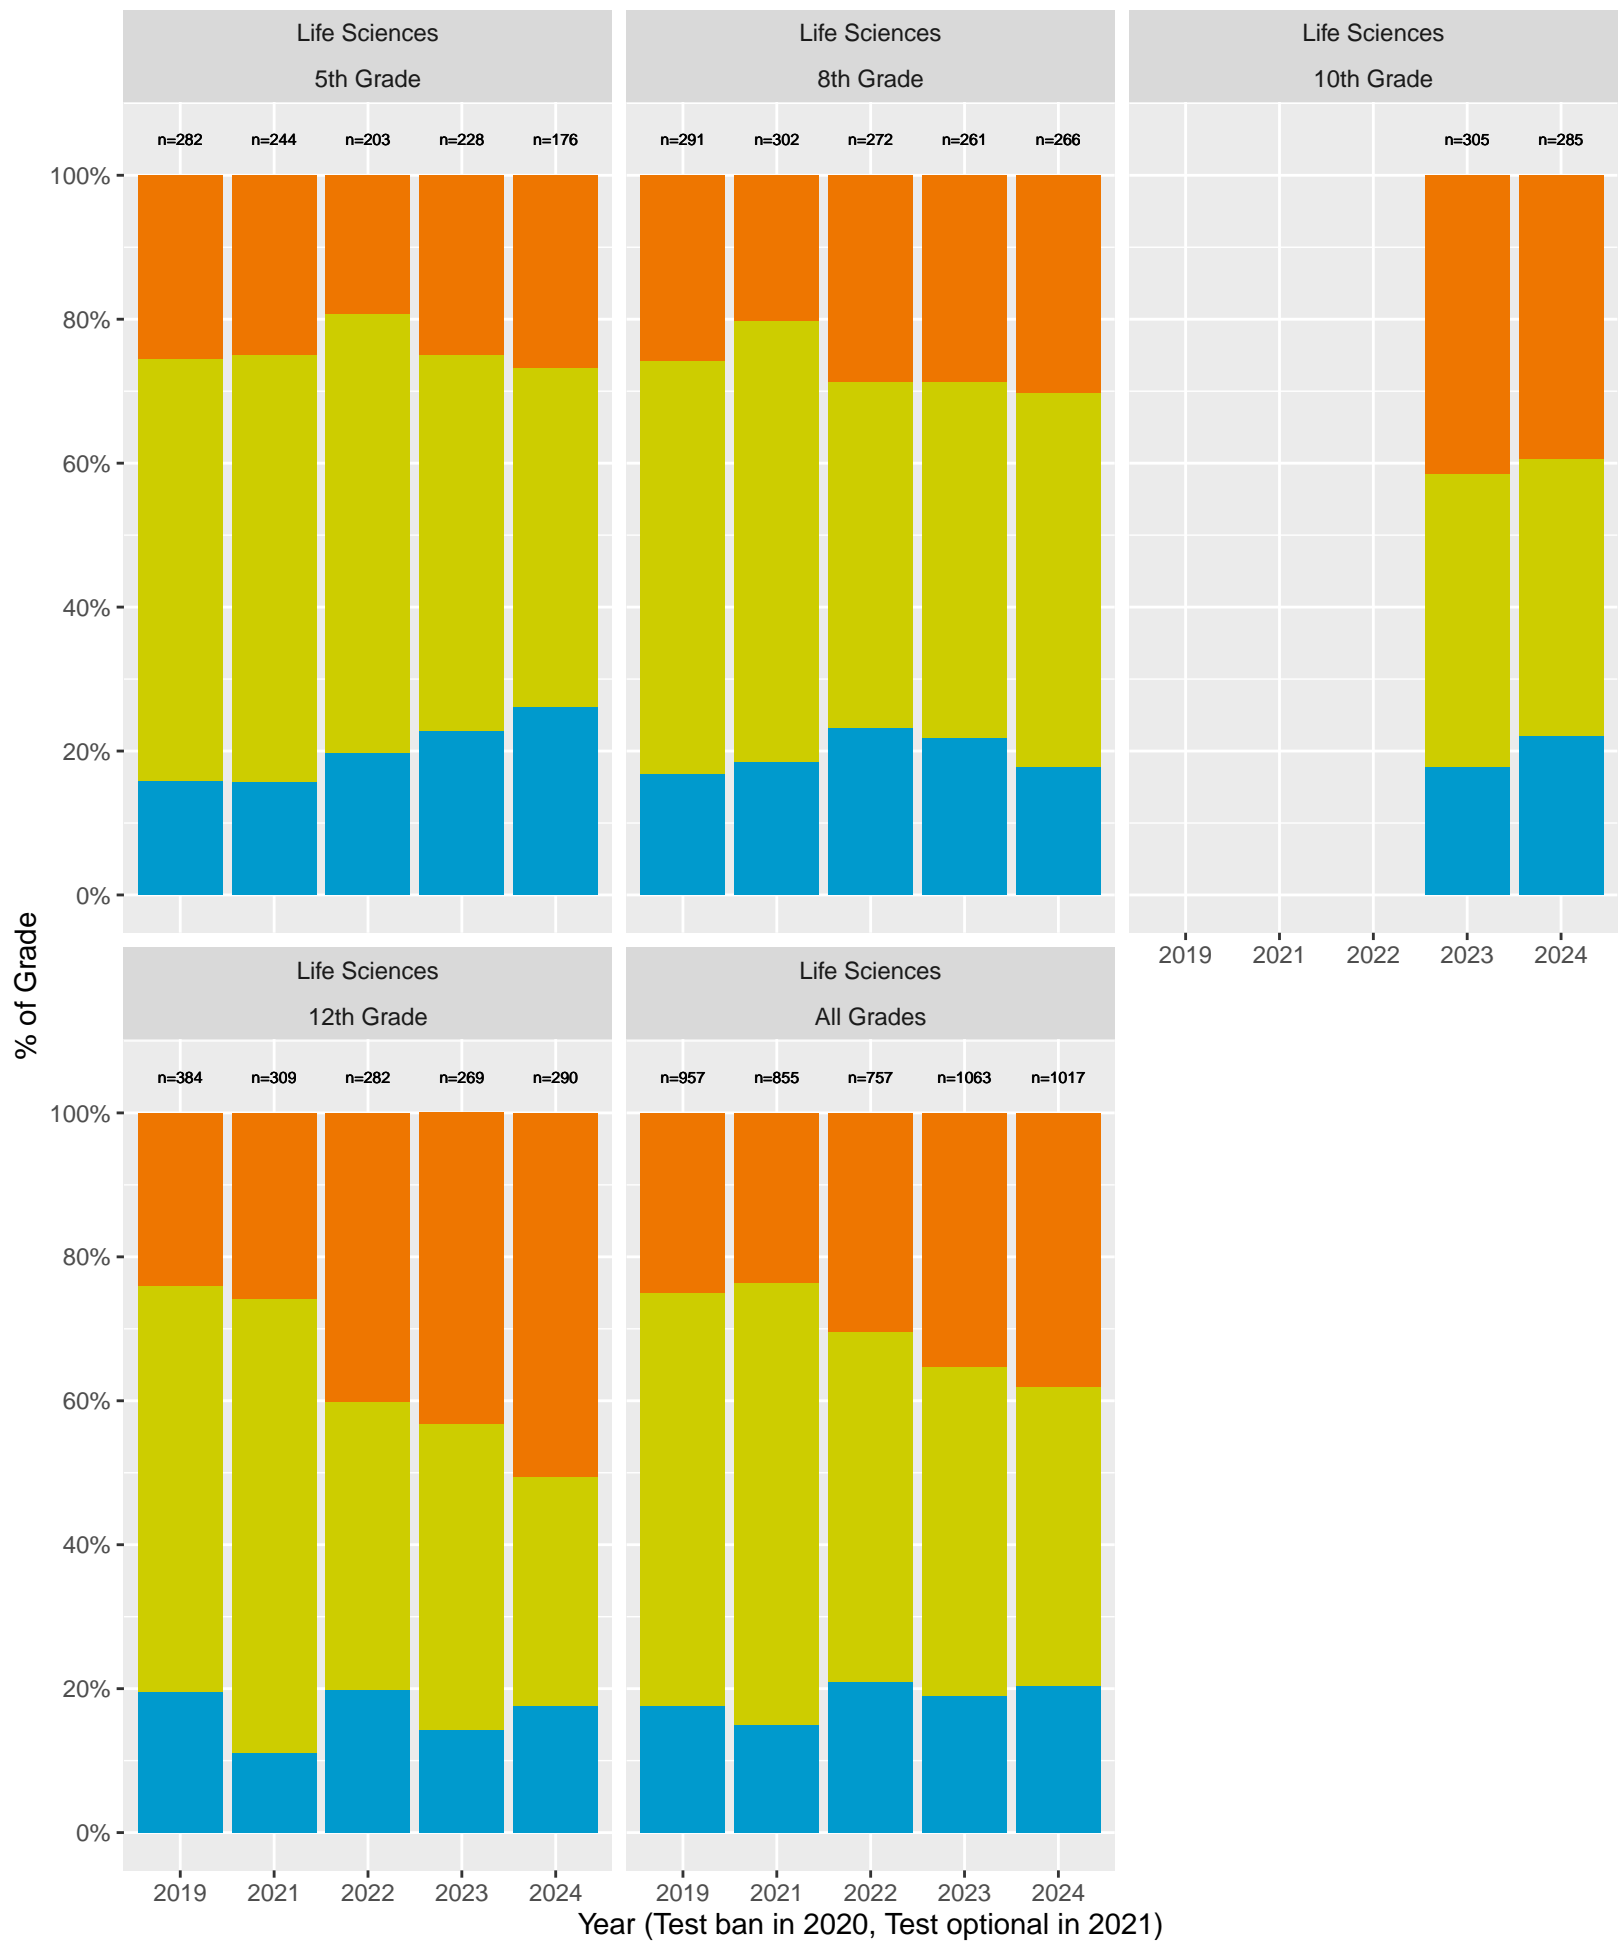

CA Science Test (CAST): Beverly Hills Unified (Life Sciences)

Key: ■ Above Standard ■ Near Standard ■ Below Standard