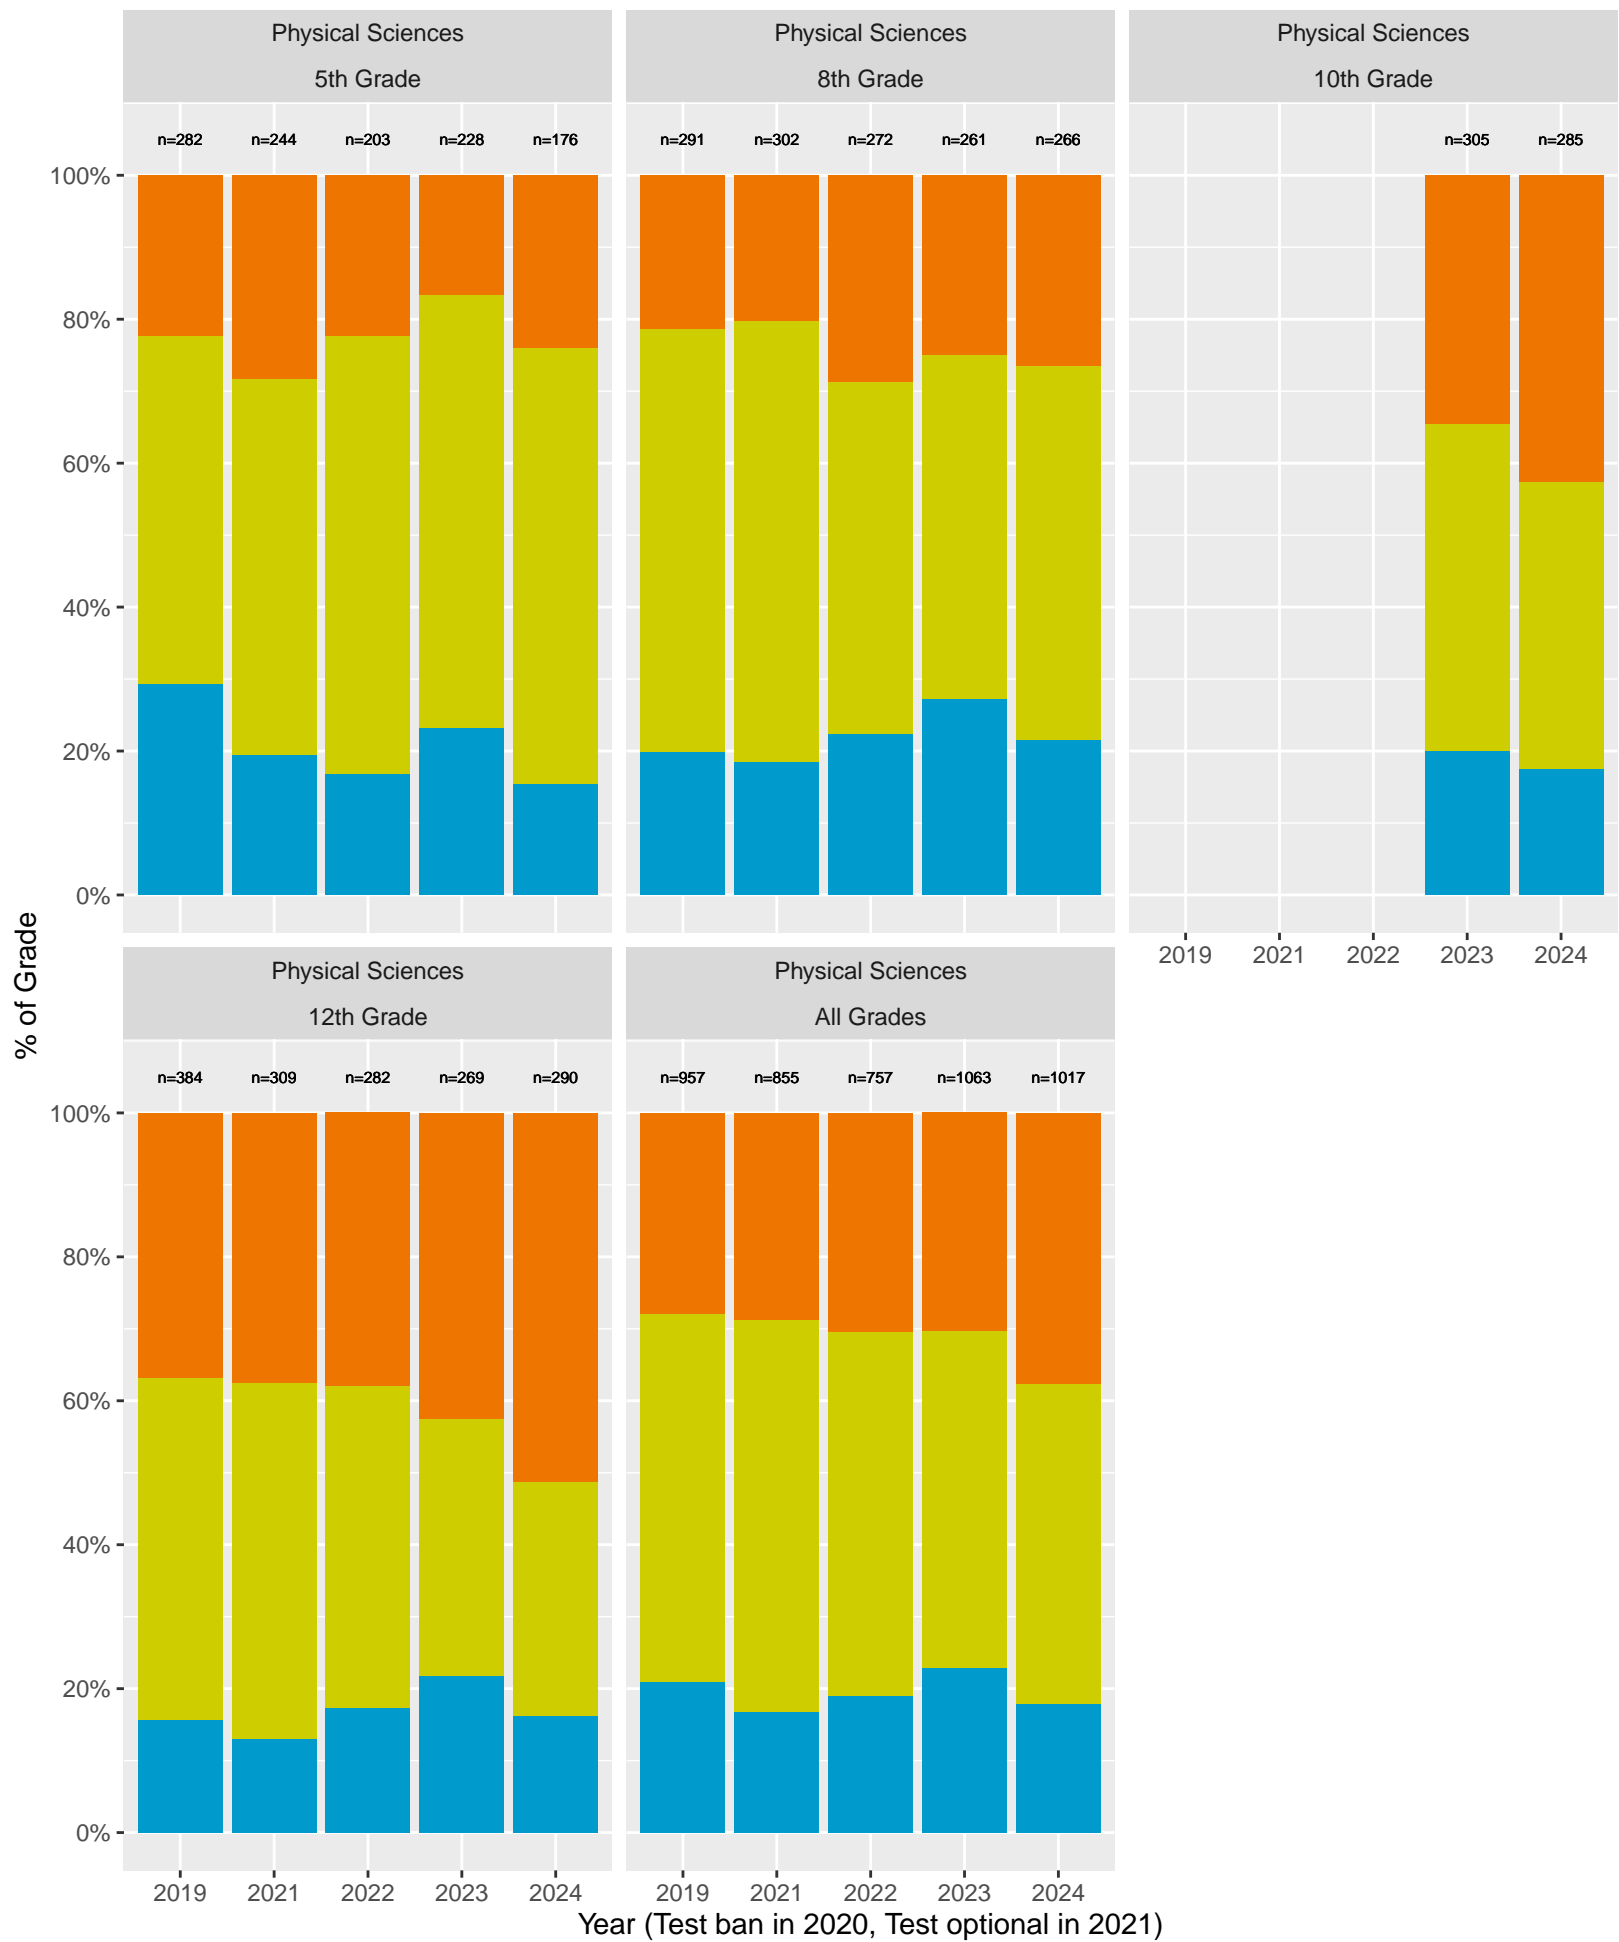

CA Science Test (CAST): Beverly Hills Unified (Physical Sciences)

Key: ■ Above Standard ■ Near Standard ■ Below Standard