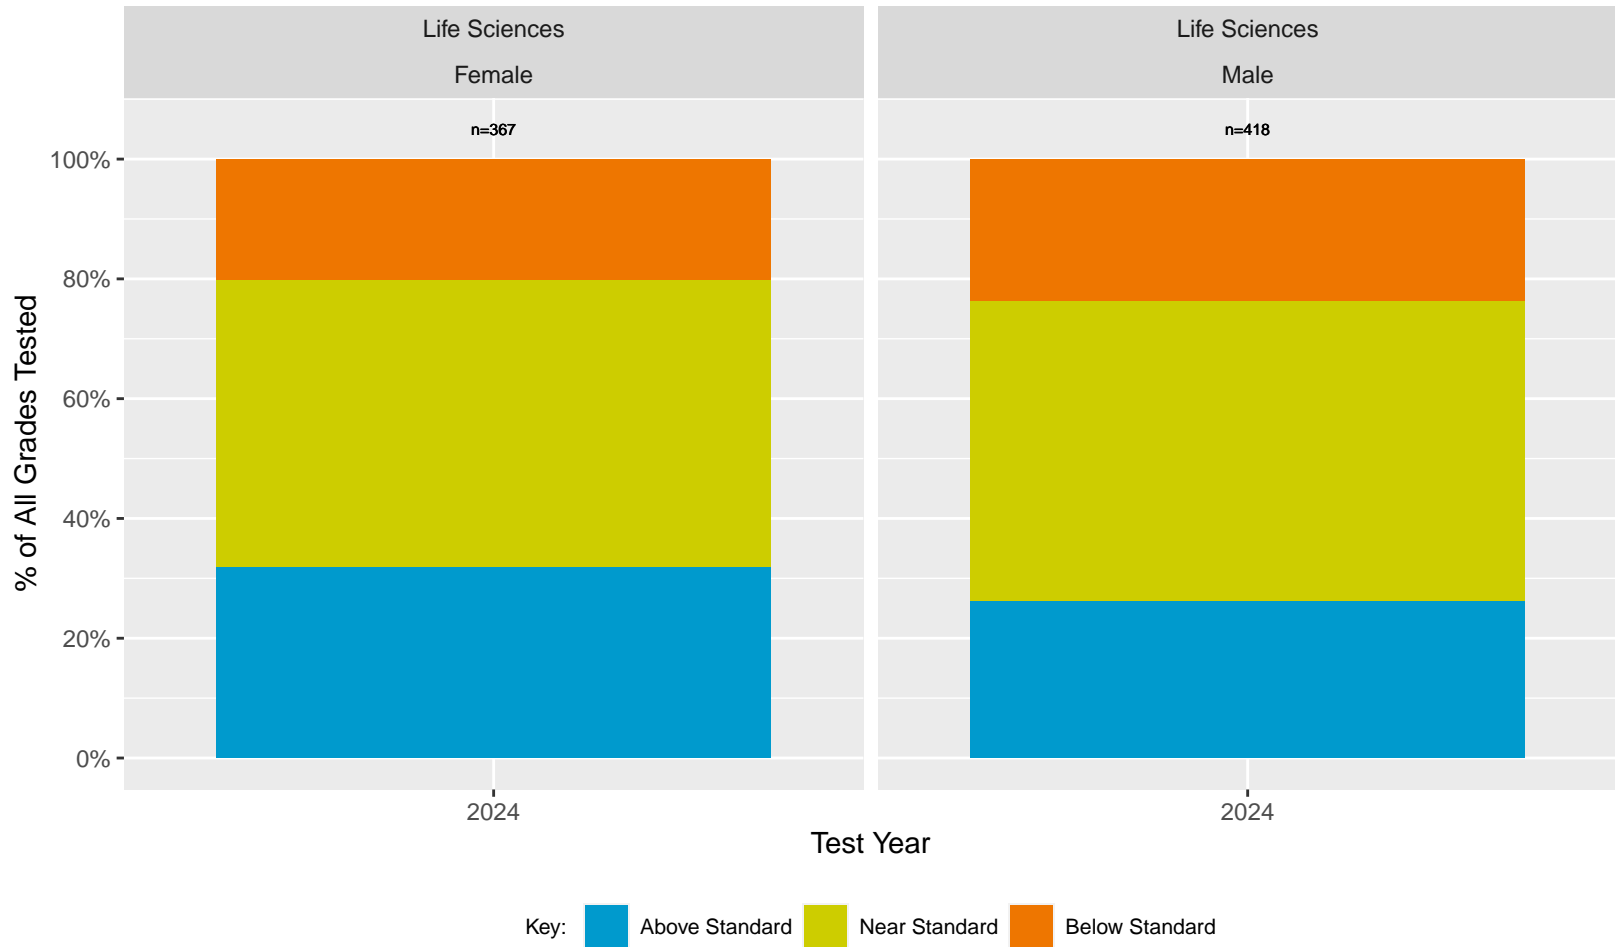

CA Science Test (CAST): Albany Unified School District (Sex)