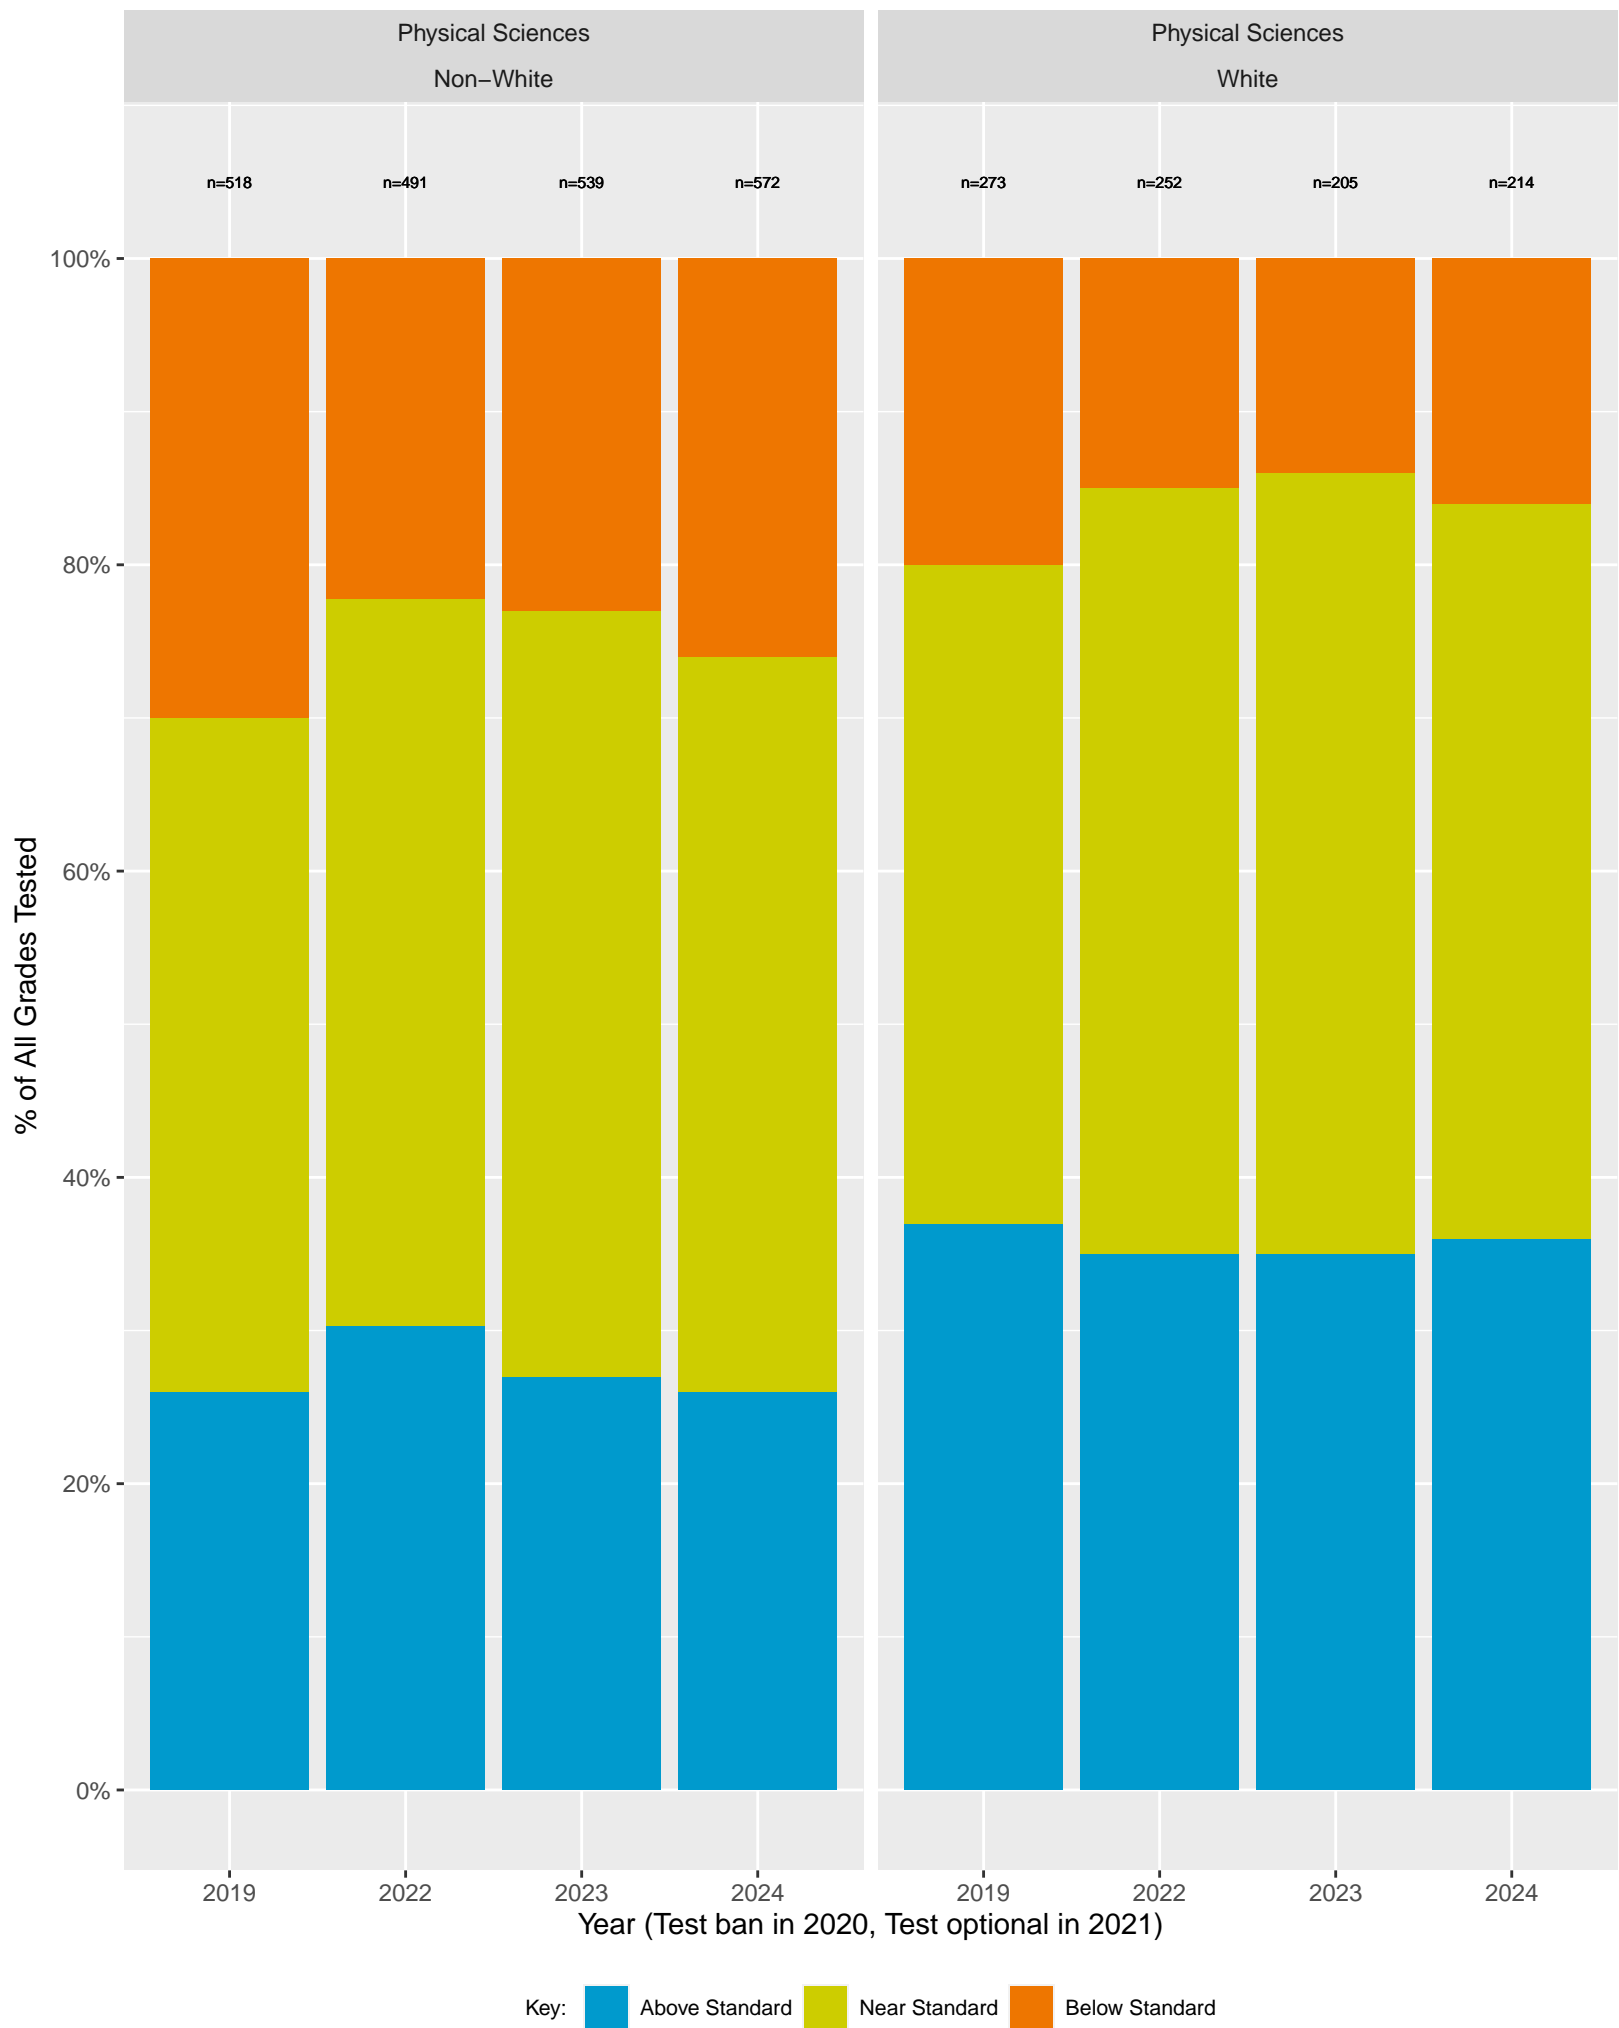

CA Science Test (CAST): Albany Unified School District (Earth and Space Sciences)

Key: ■ Above Standard ■ Near Standard ■ Below Standard

CA Science Test (CAST): Albany Unified School District (Sex)

CA Science Test (CAST): Albany Unified School District (Sex)

CA Science Test (CAST): Albany Unified School District by Non-White + White

Albany Unified School District CAST (2024) by Parent's Education Level

Parents for Educational Excellence in Piedmont

Analysis by: Hari Titan, Ph.D.