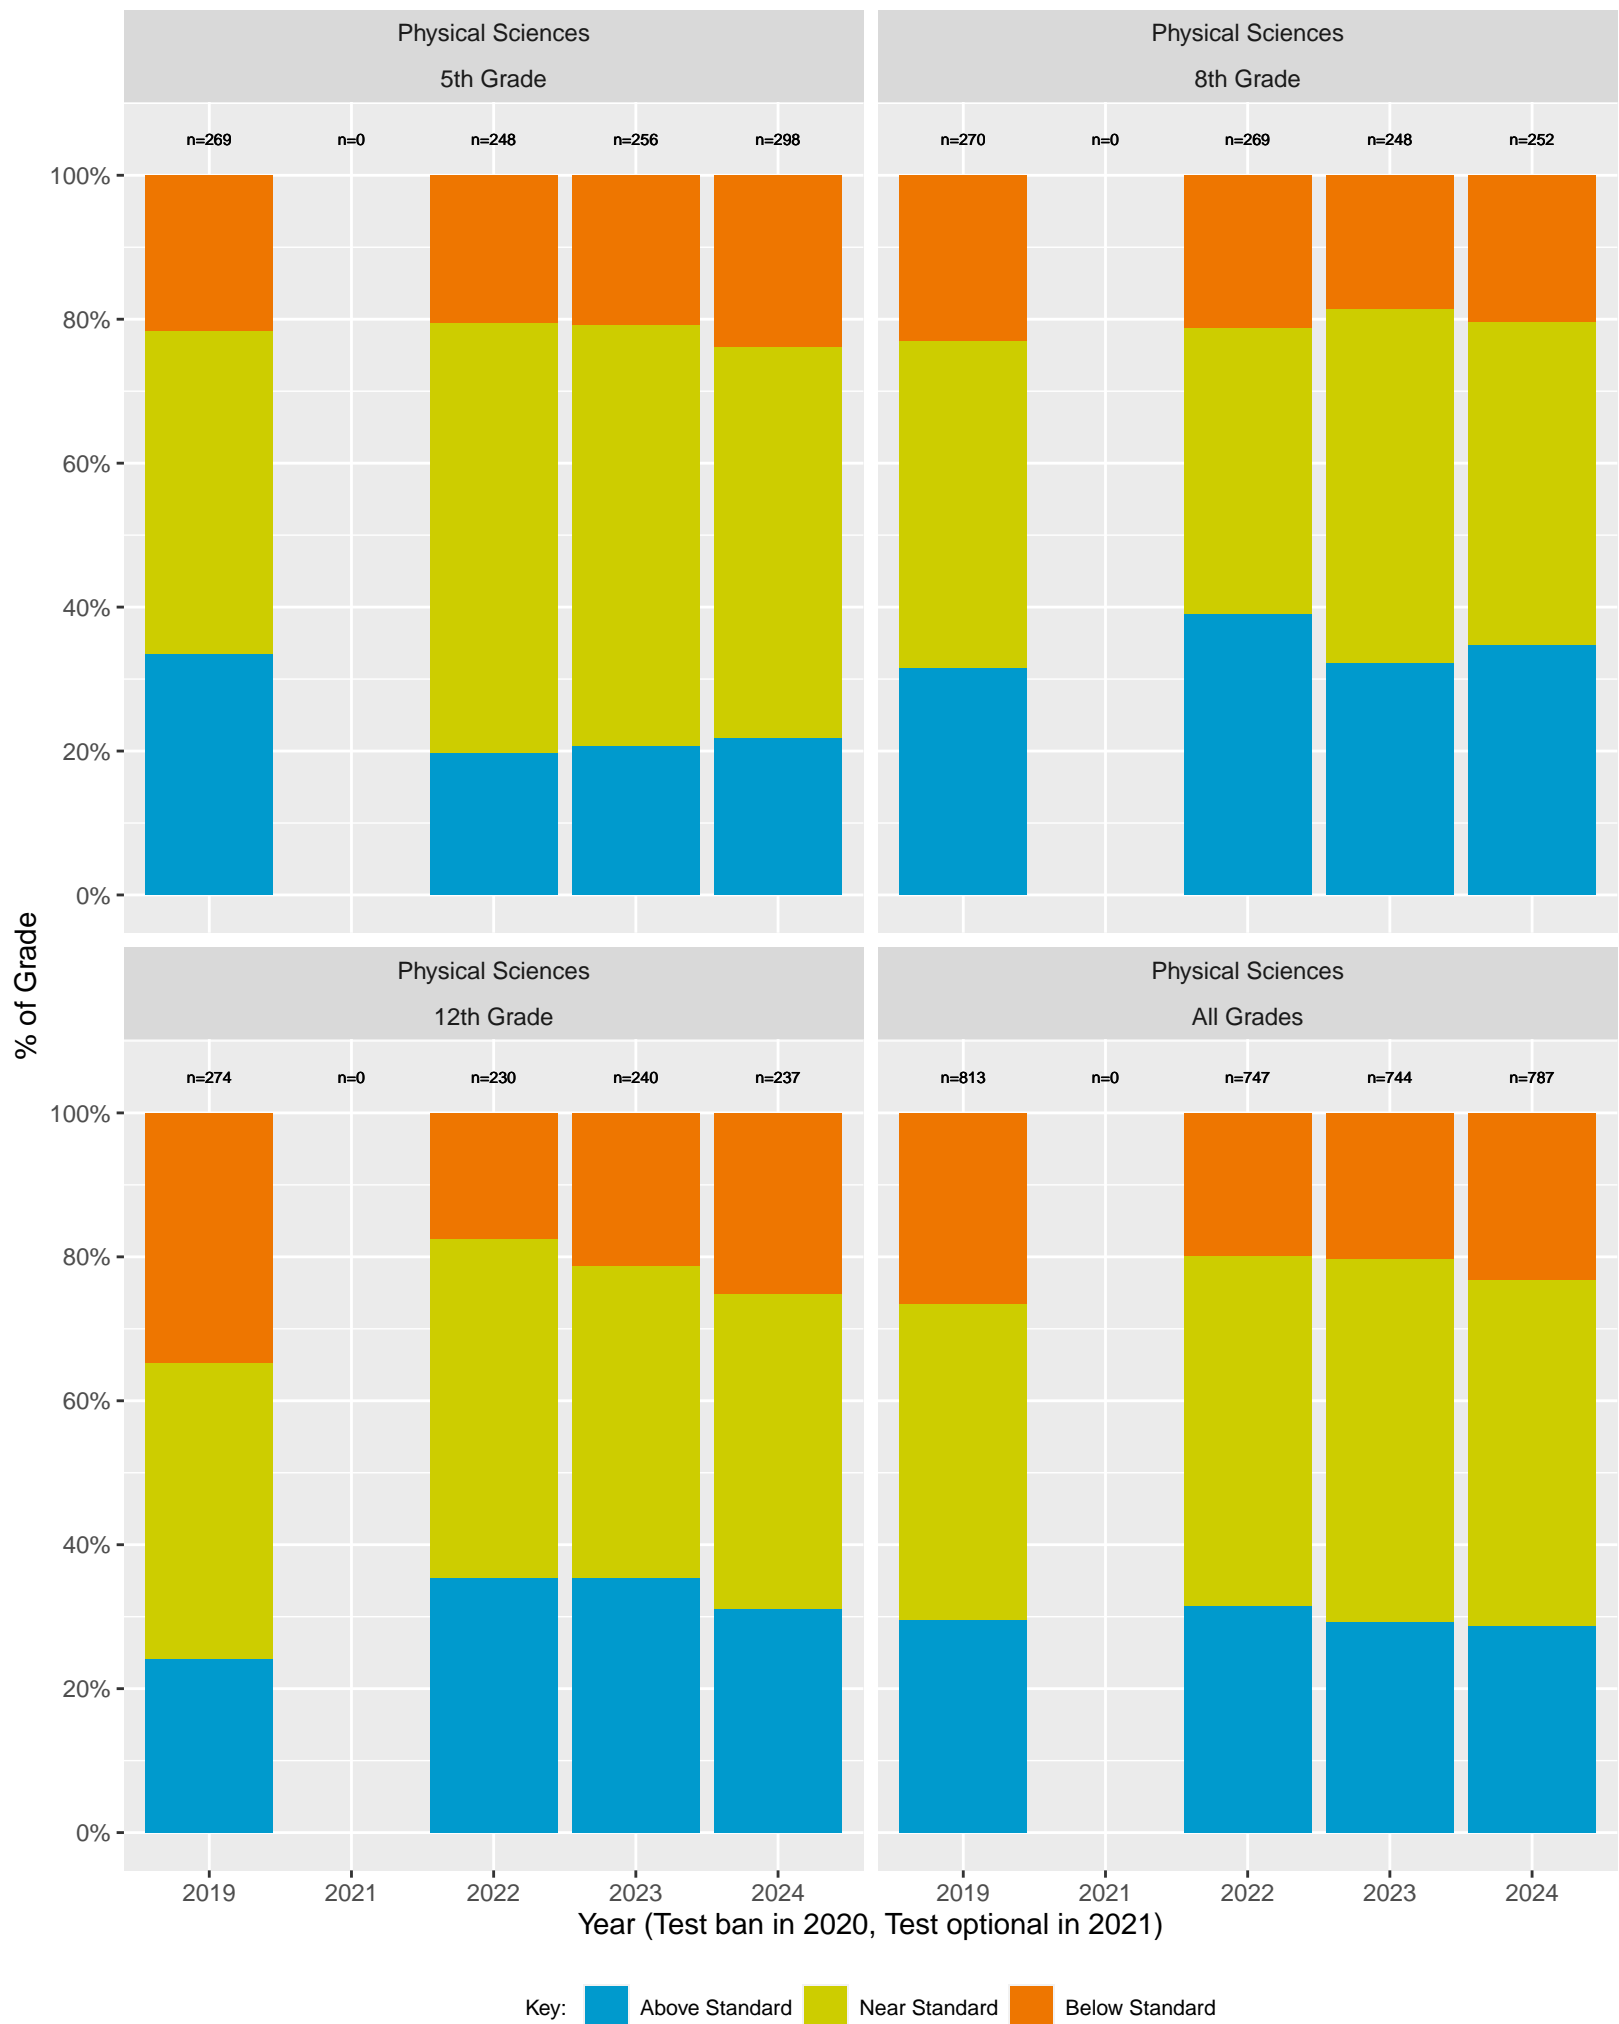

CA Science Test (CAST): Albany Unified School District (Physical Sciences)