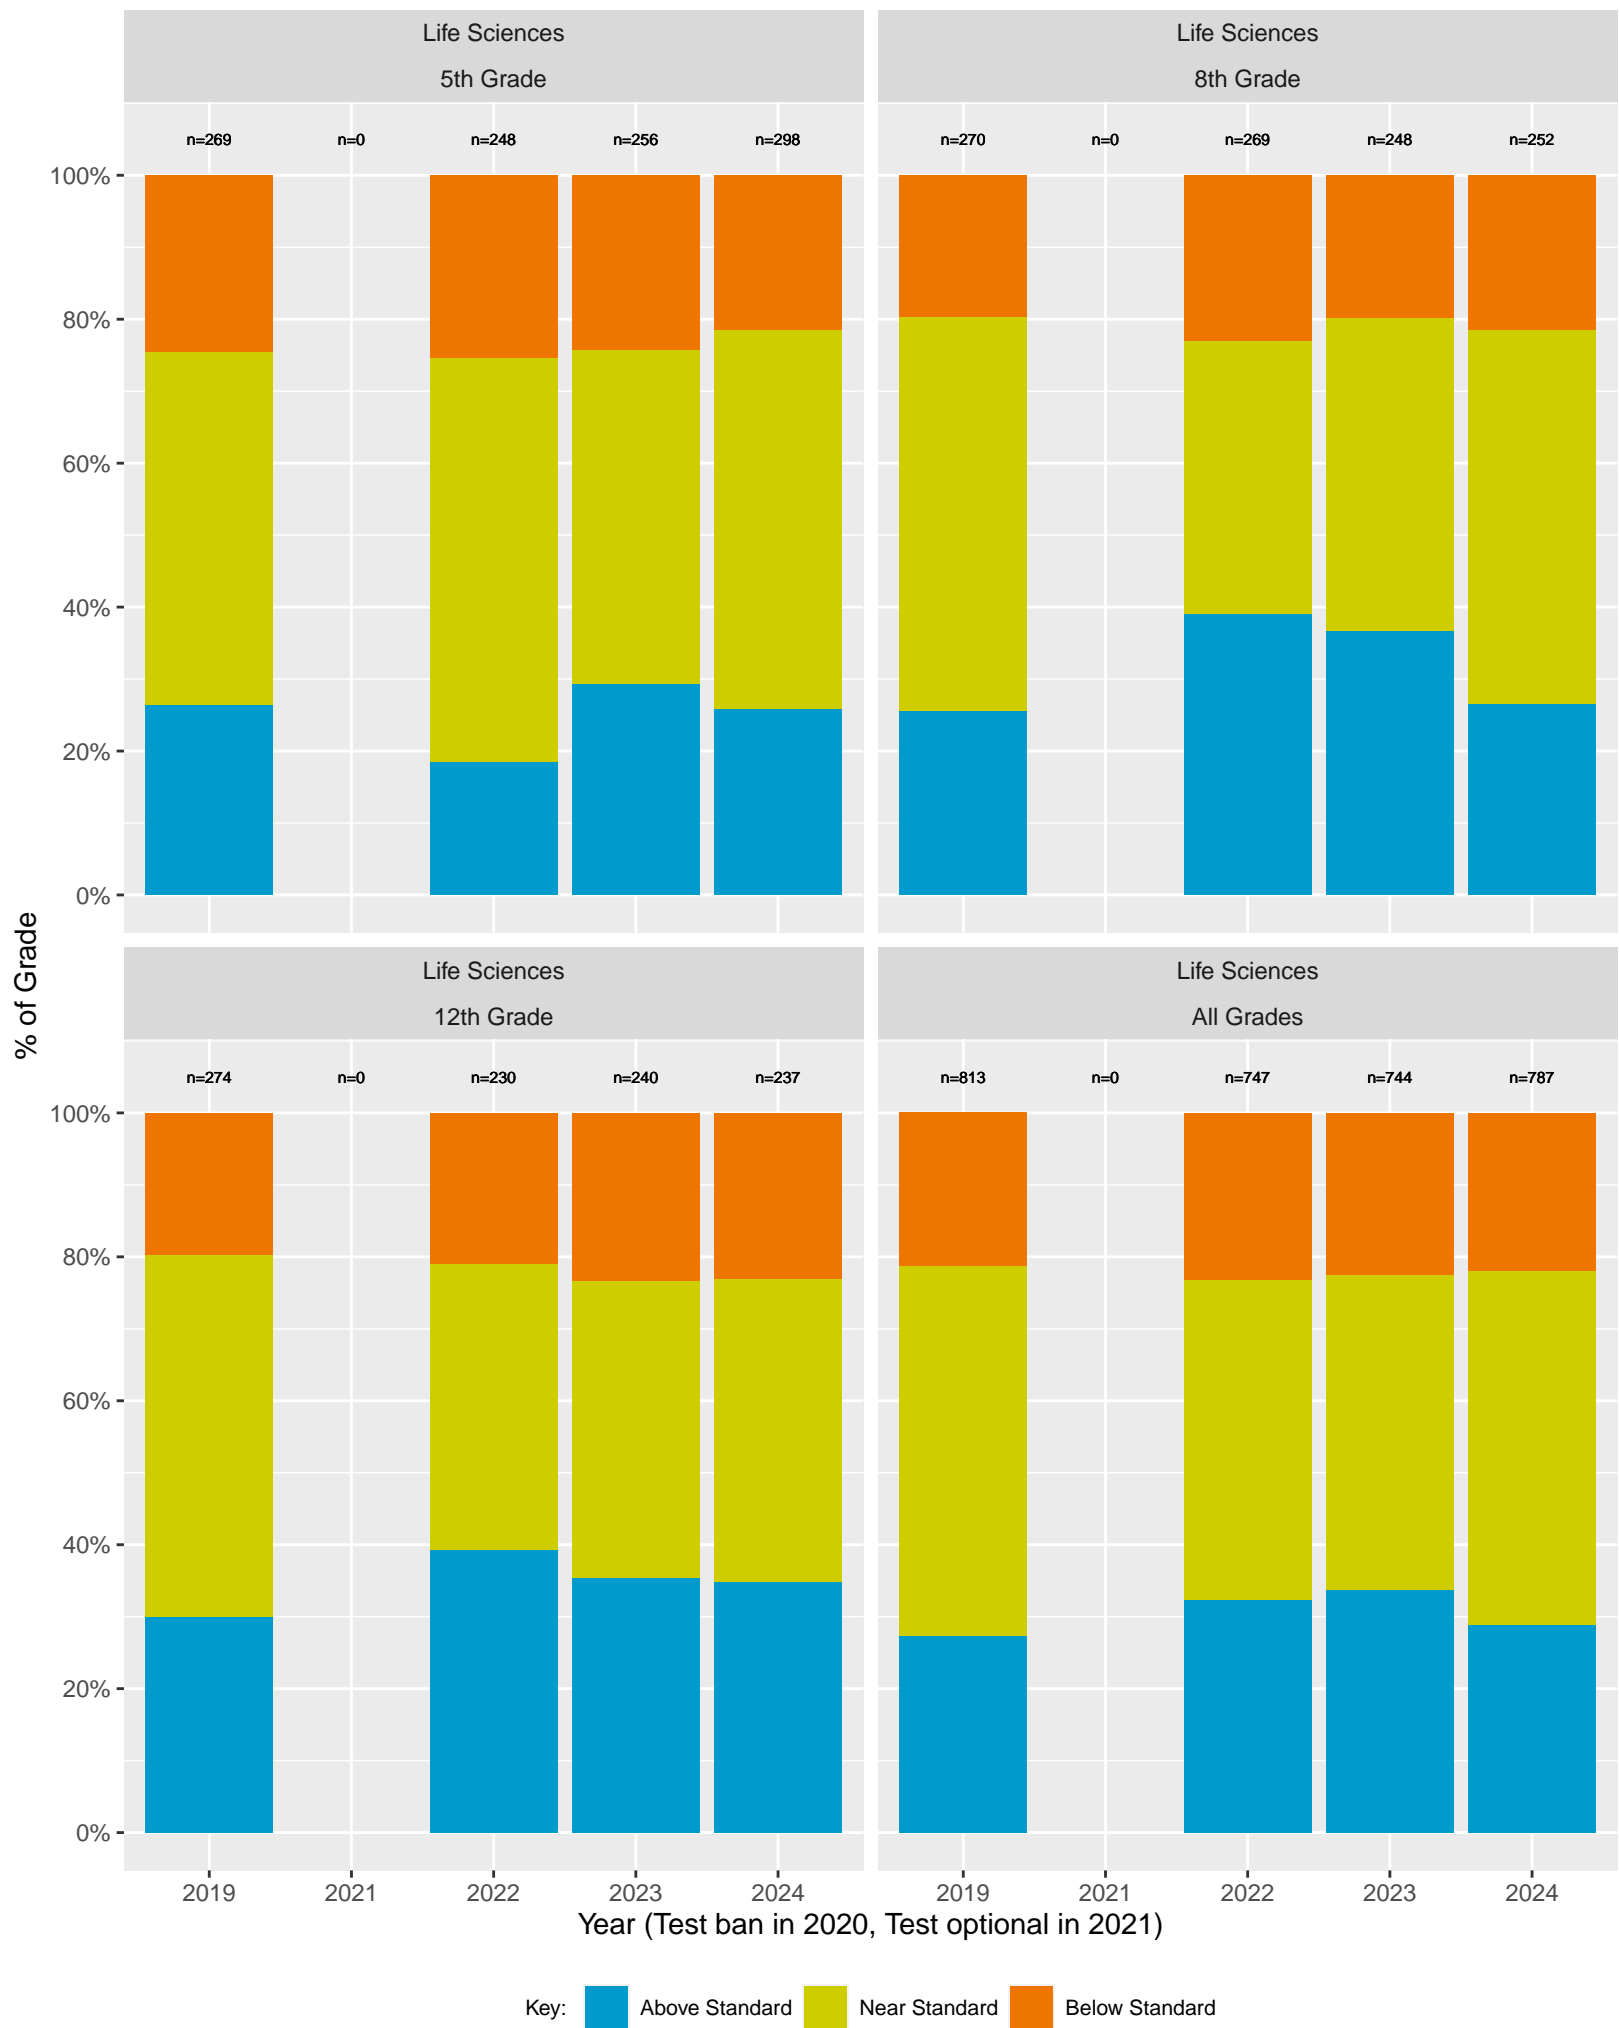

CA Science Test (CAST): Albany Unified School District (Life Sciences)