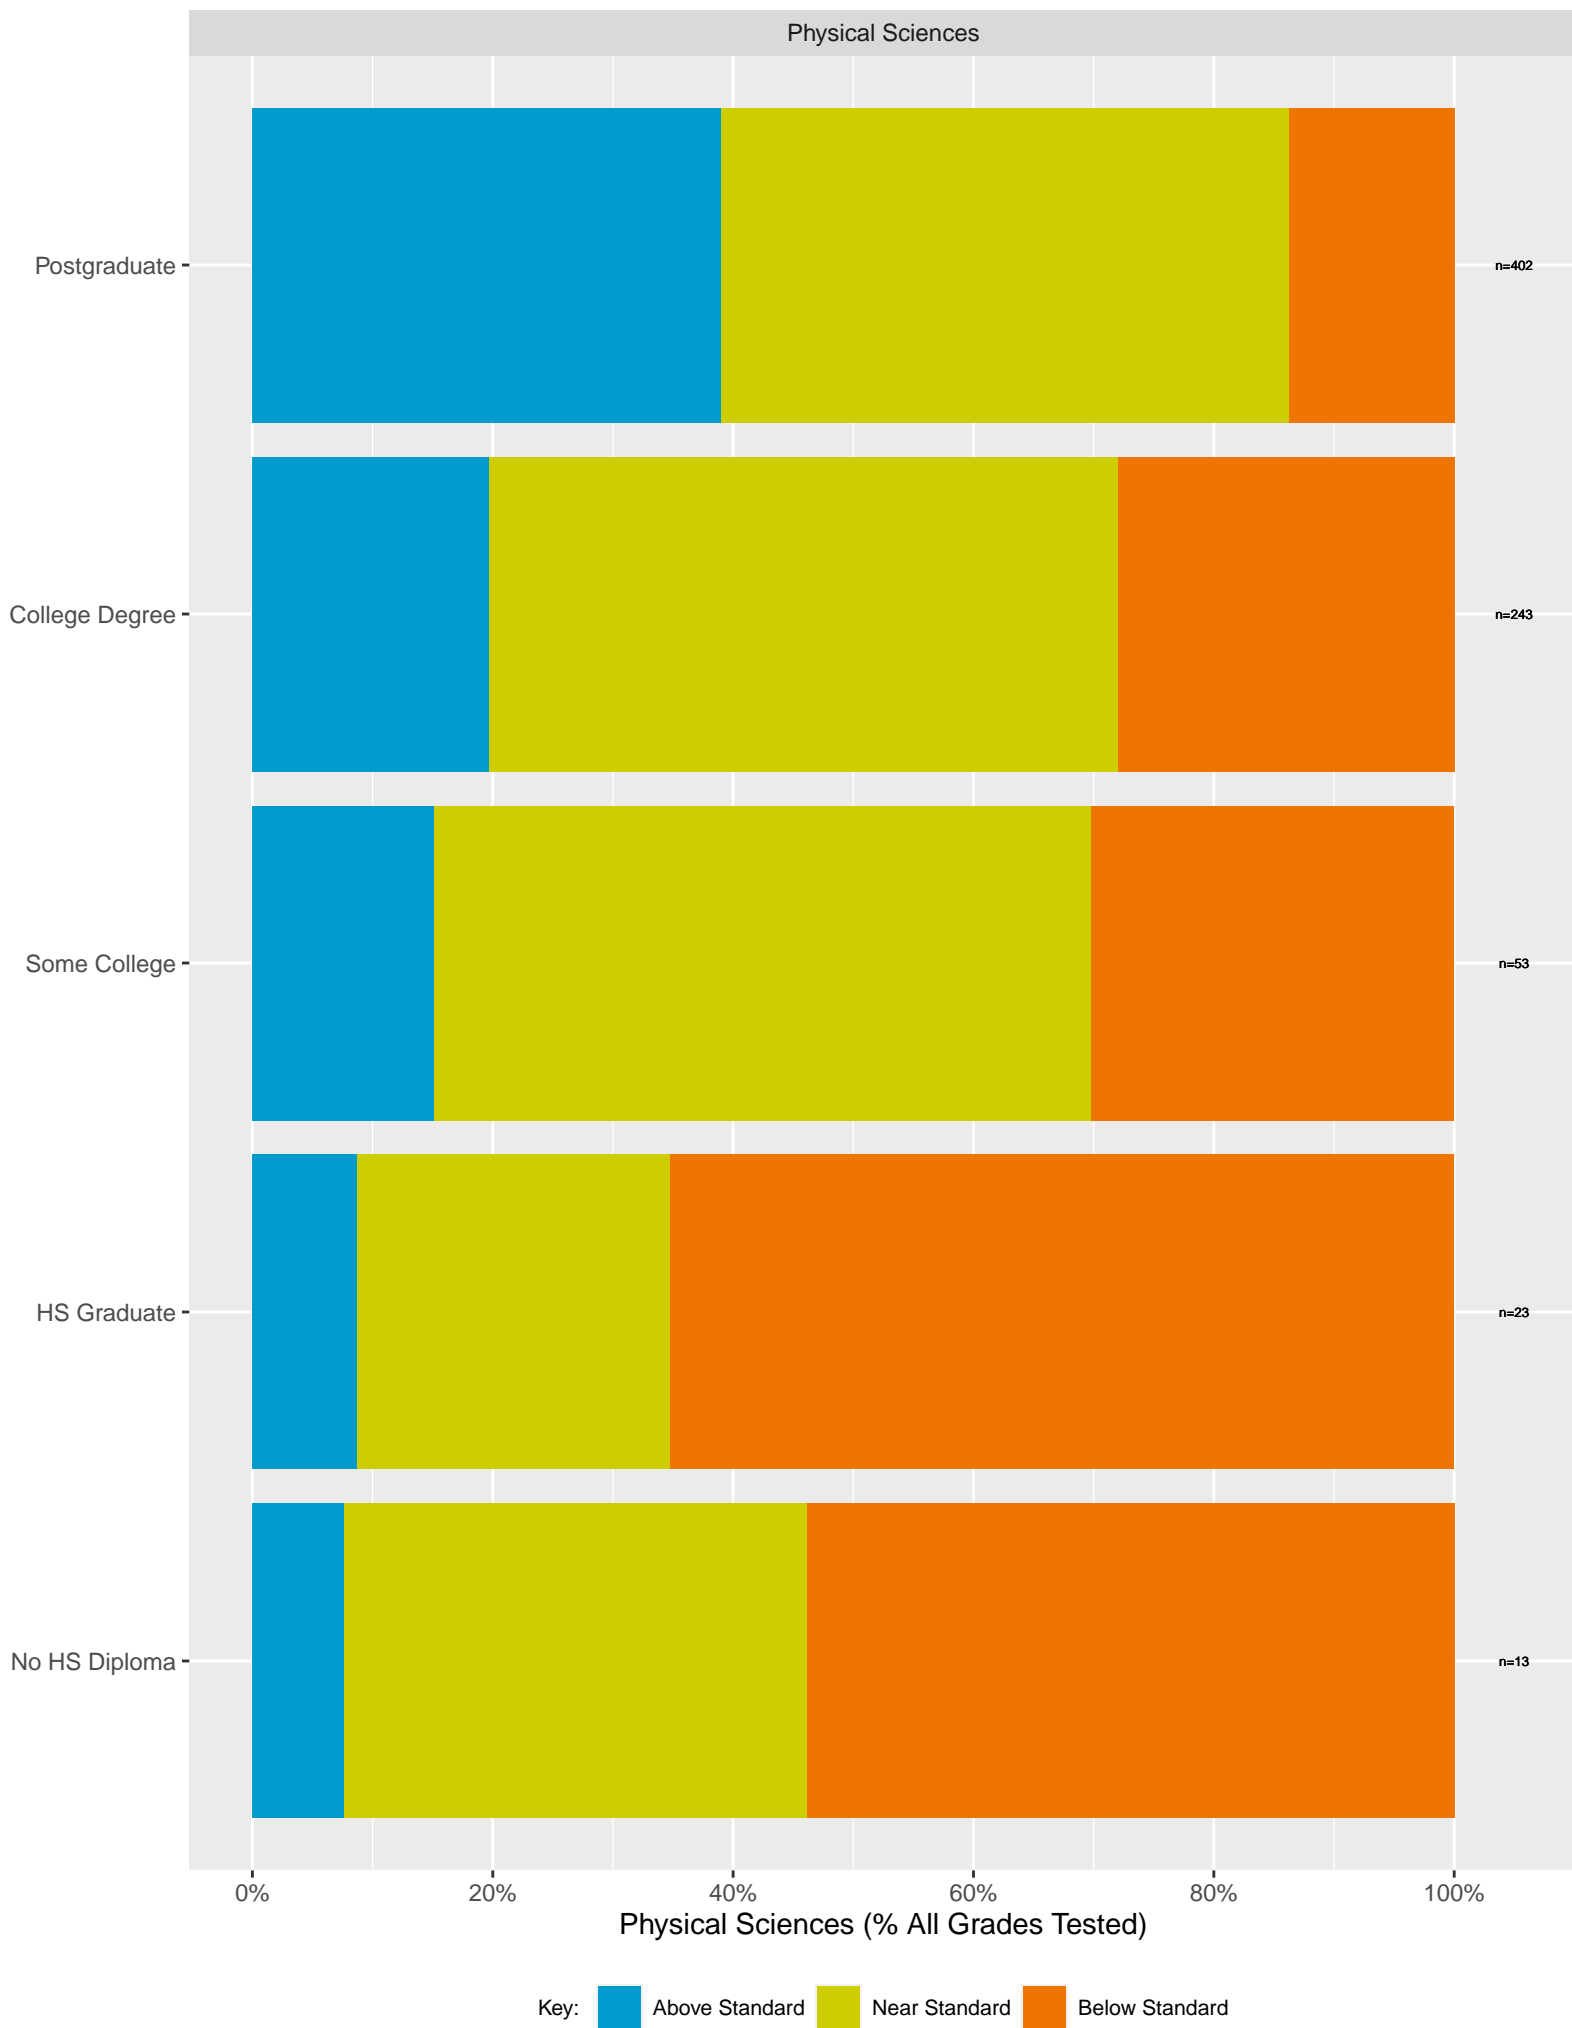

Albany Unified School District CAST (2024) by Parent's Education Level