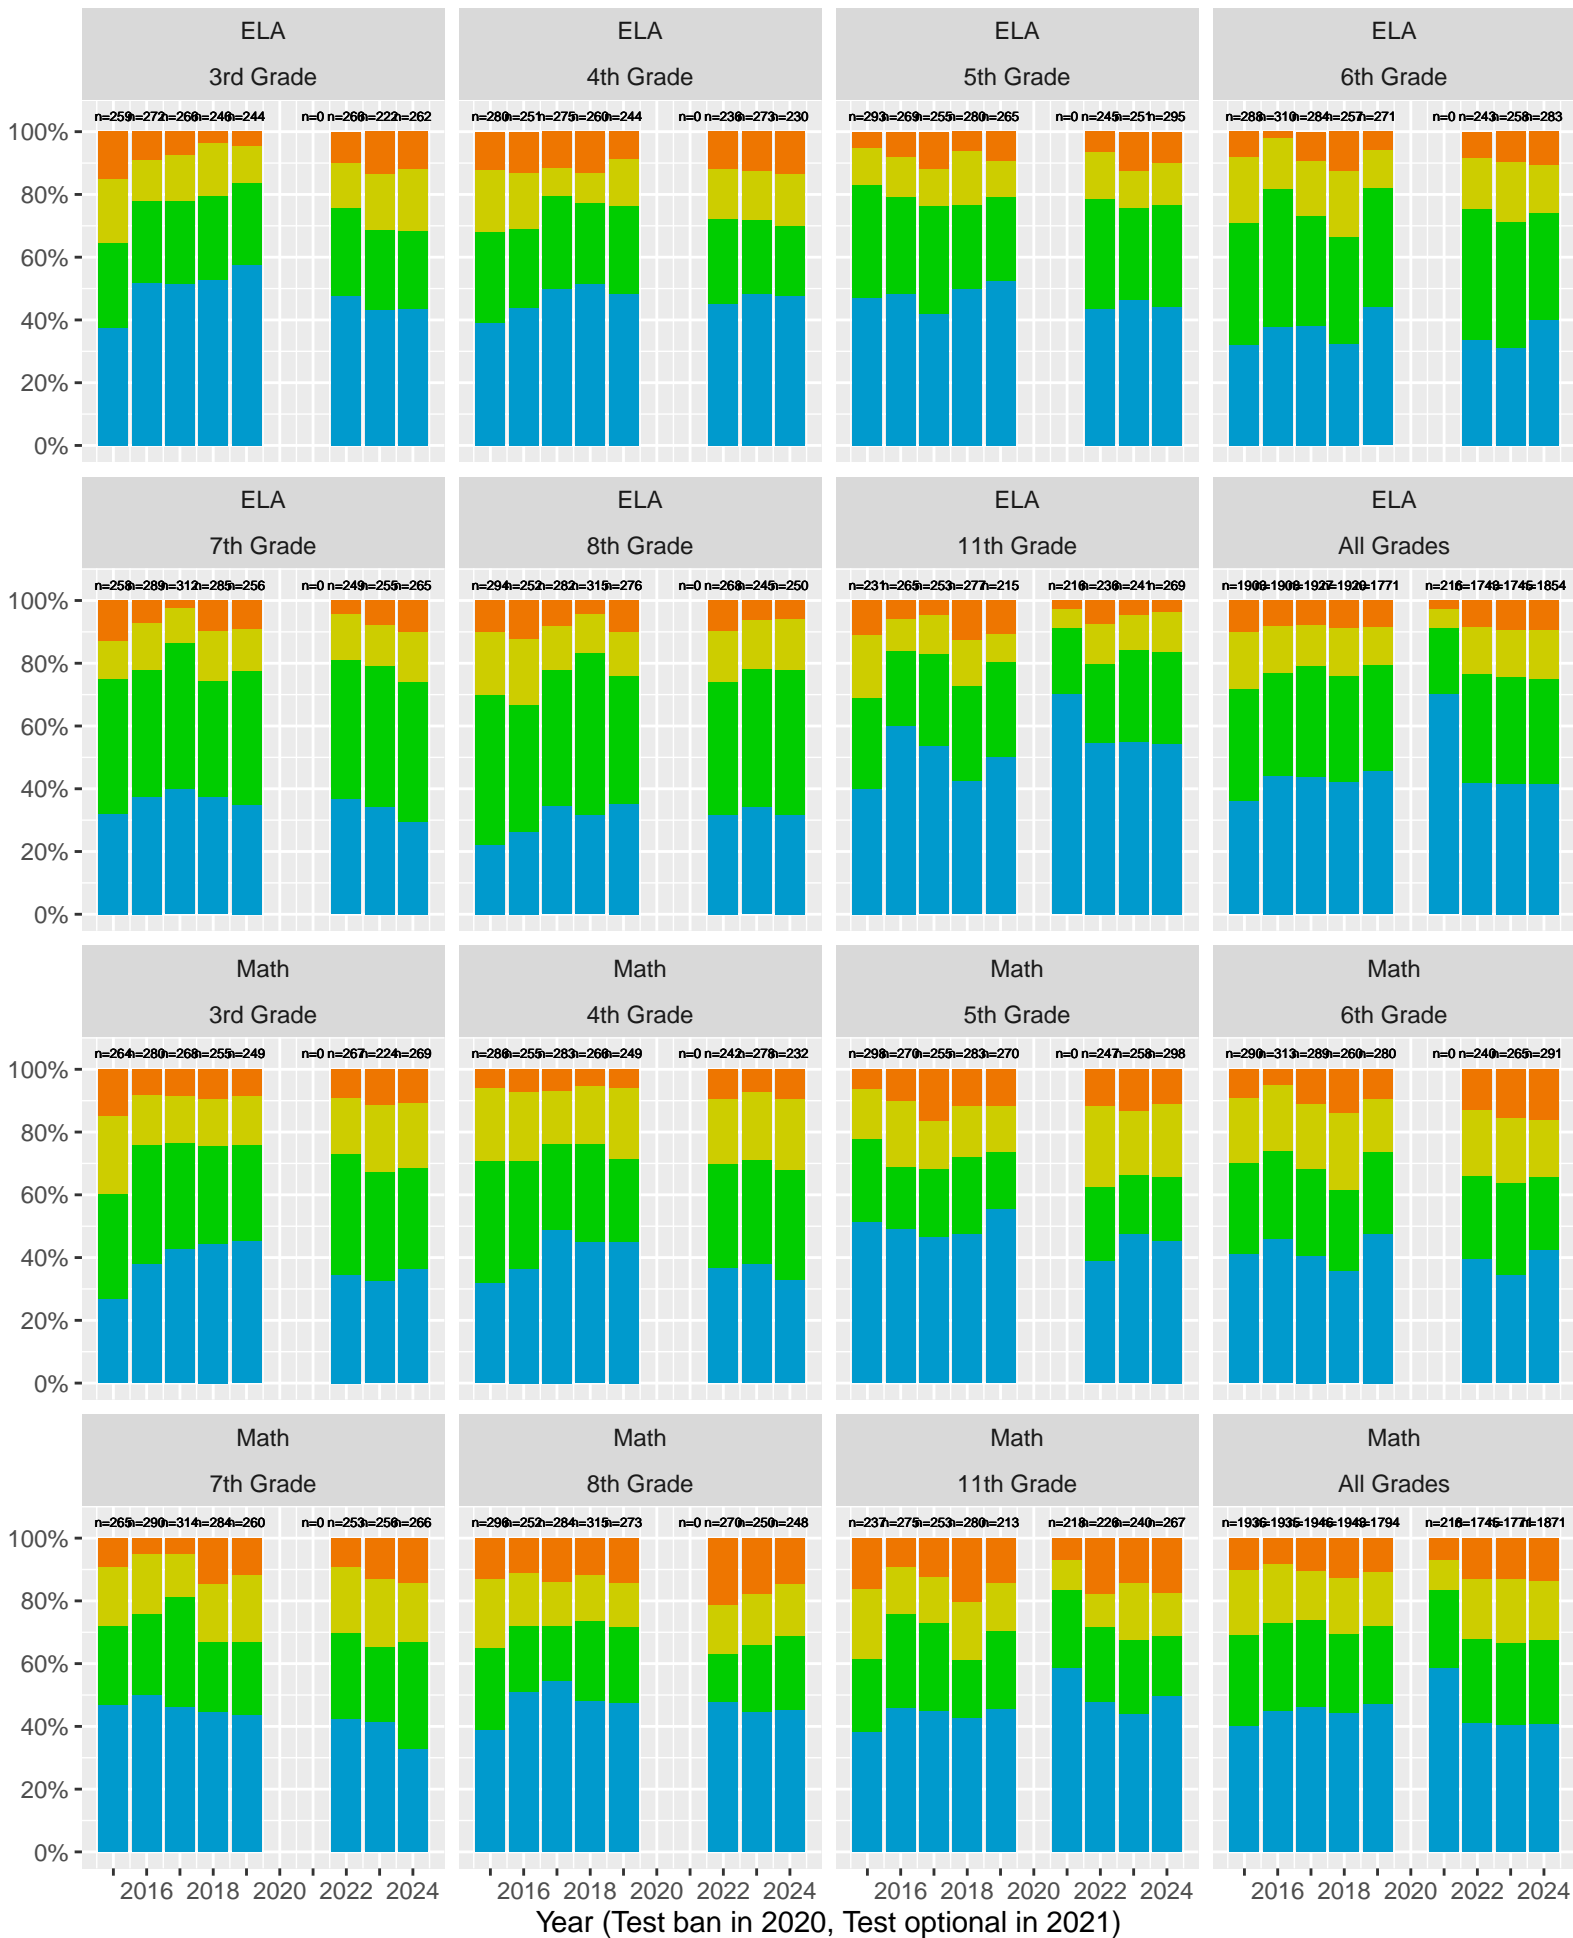

2015–24 CAASPP Trends for the Albany Unified School District

November 2024
Piedmont, California

TABLE OF CONTENTS

High Level ELA and Math, trending by Year and broken out by Grade.....	p 3
Year over Year (YoY) variation by Grade for Standard Met (and Exceeded).....	p 4
ELA and Math drilldown to Subject Areas 1–4, by Year, by Grade.....	p 5–8
Racial Distribution of Students in 2024.....	p 9
All Grade ELA and Math by Sex, (Non–)White, Disadvantage, Parent Ed.....	p 10–13
CAST Life Sciences, Physical Science, Earth and Space Science.....	p 14–16
CAST Life Sciences, Earth and Space by Sex.....	p 17
CAST Physical Science by (Non–)White, Parent Education.....	p 18–19

CAASPP Test Performance: Albany Unified School District

Key: Standard Exceeded Standard Met Standard Nearly Met Standard Not Met

Grades stacked (trends, variance, outliers)

Albany Unified School District (Subject Area 1)

Key: ■ Above Standard ■ Near Standard ■ Below Standard

Albany Unified School District (Subject Area 2)

Key: ■ Above Standard ■ Near Standard ■ Below Standard

Albany Unified School District (Subject Area 3)