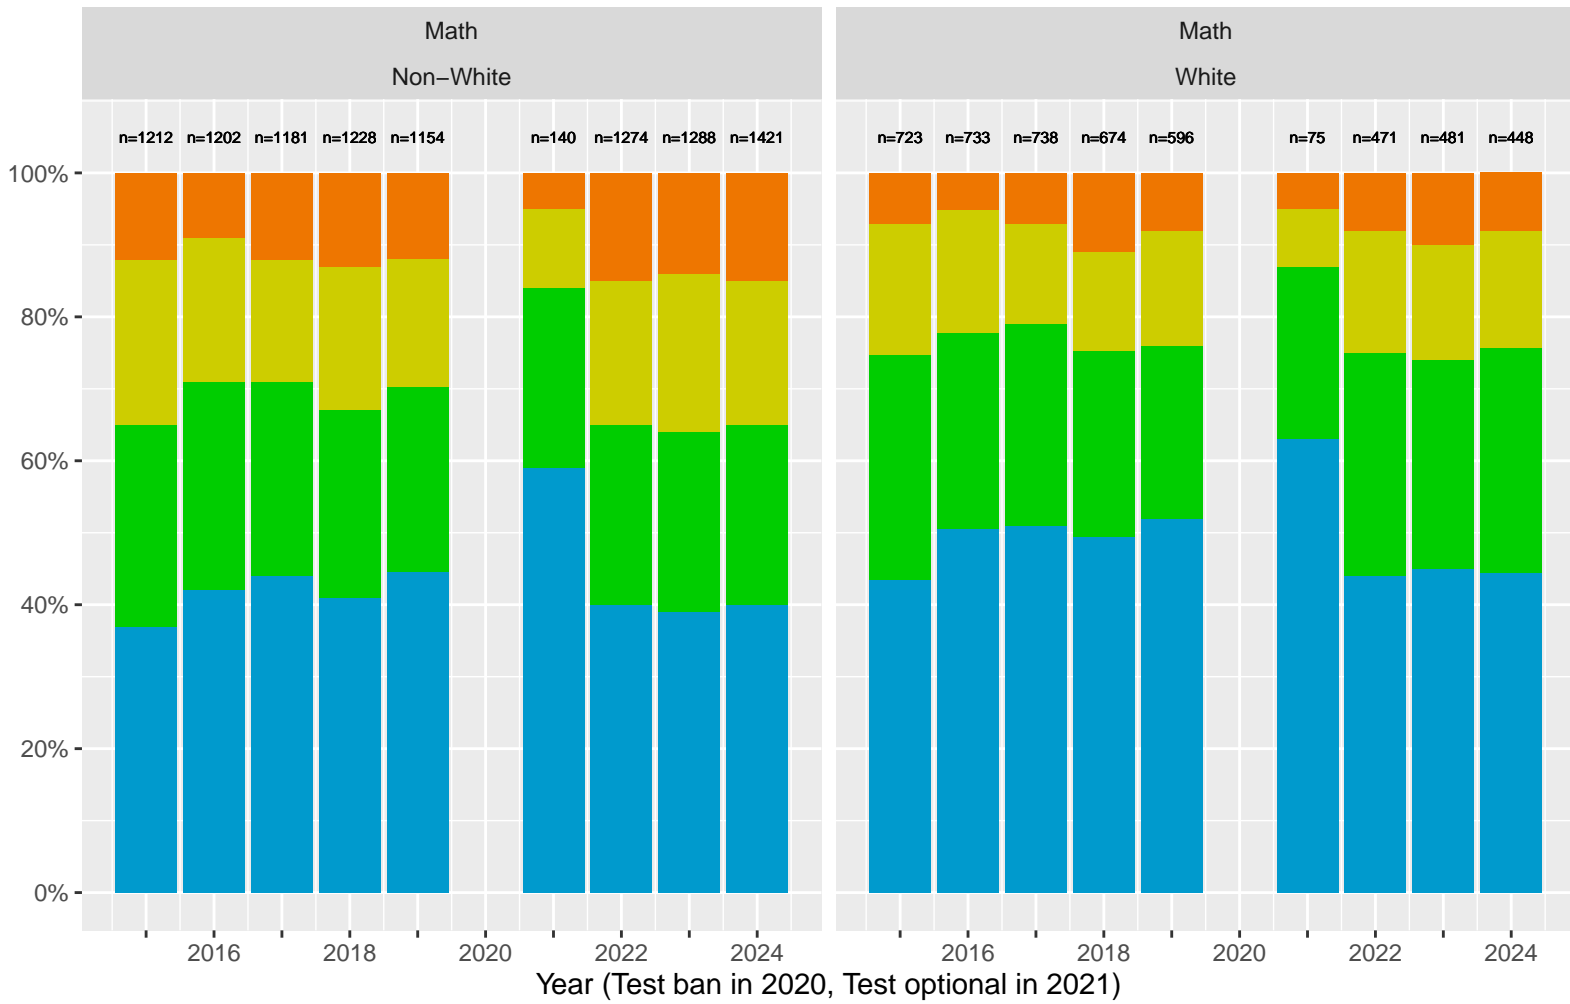

Albany Unified School District by Non-White + White

Key: ■ Standard Exceeded ■ Standard Met ■ Standard Nearly Met ■ Standard Not Met