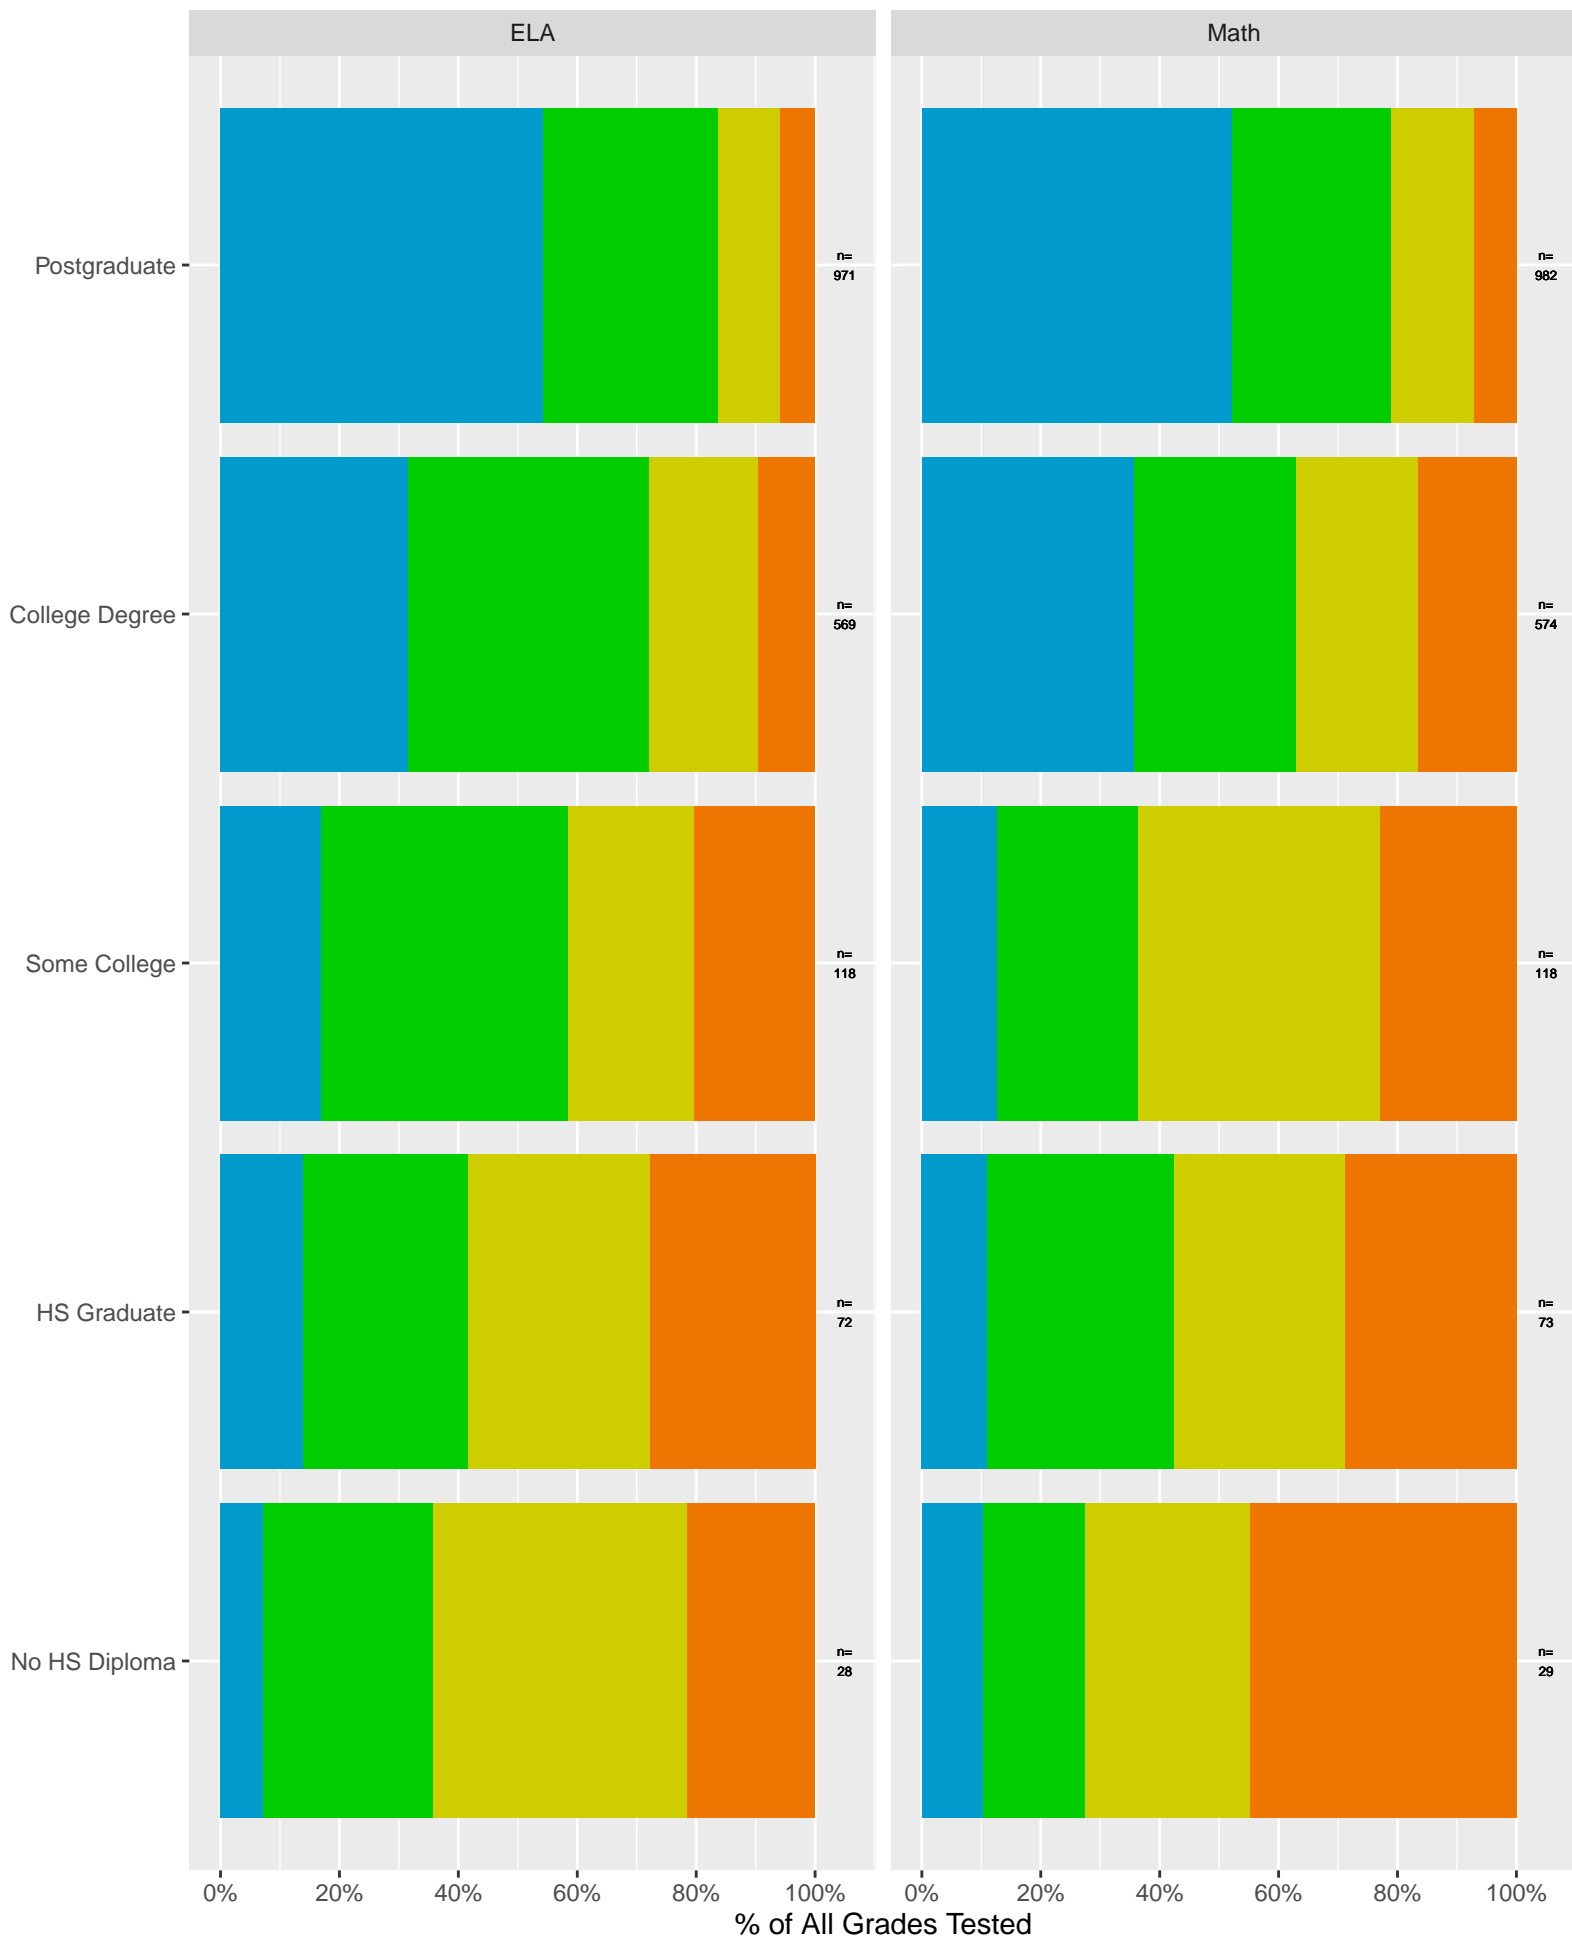

Key: ■ Above Standard ■ Near Standard ■ Below Standard

Albany Unified School District (Subject Area 4)

Key: ■ Above Standard ■ Near Standard ■ Below Standard

Racial distribution of Albany Unified School District students tested in 2024

Albany Unified School District by Sex

Key: ■ Standard Exceeded ■ Standard Met ■ Standard Nearly Met ■ Standard Not Met

Albany Unified School District by Non-White + White

Key: ■ Standard Exceeded ■ Standard Met ■ Standard Nearly Met ■ Standard Not Met

Albany Unified School District by Economic Disadvantage

Key: ■ Standard Exceeded ■ Standard Met ■ Standard Nearly Met ■ Standard Not Met

Albany Unified School District (2024) by Parent's Education Level