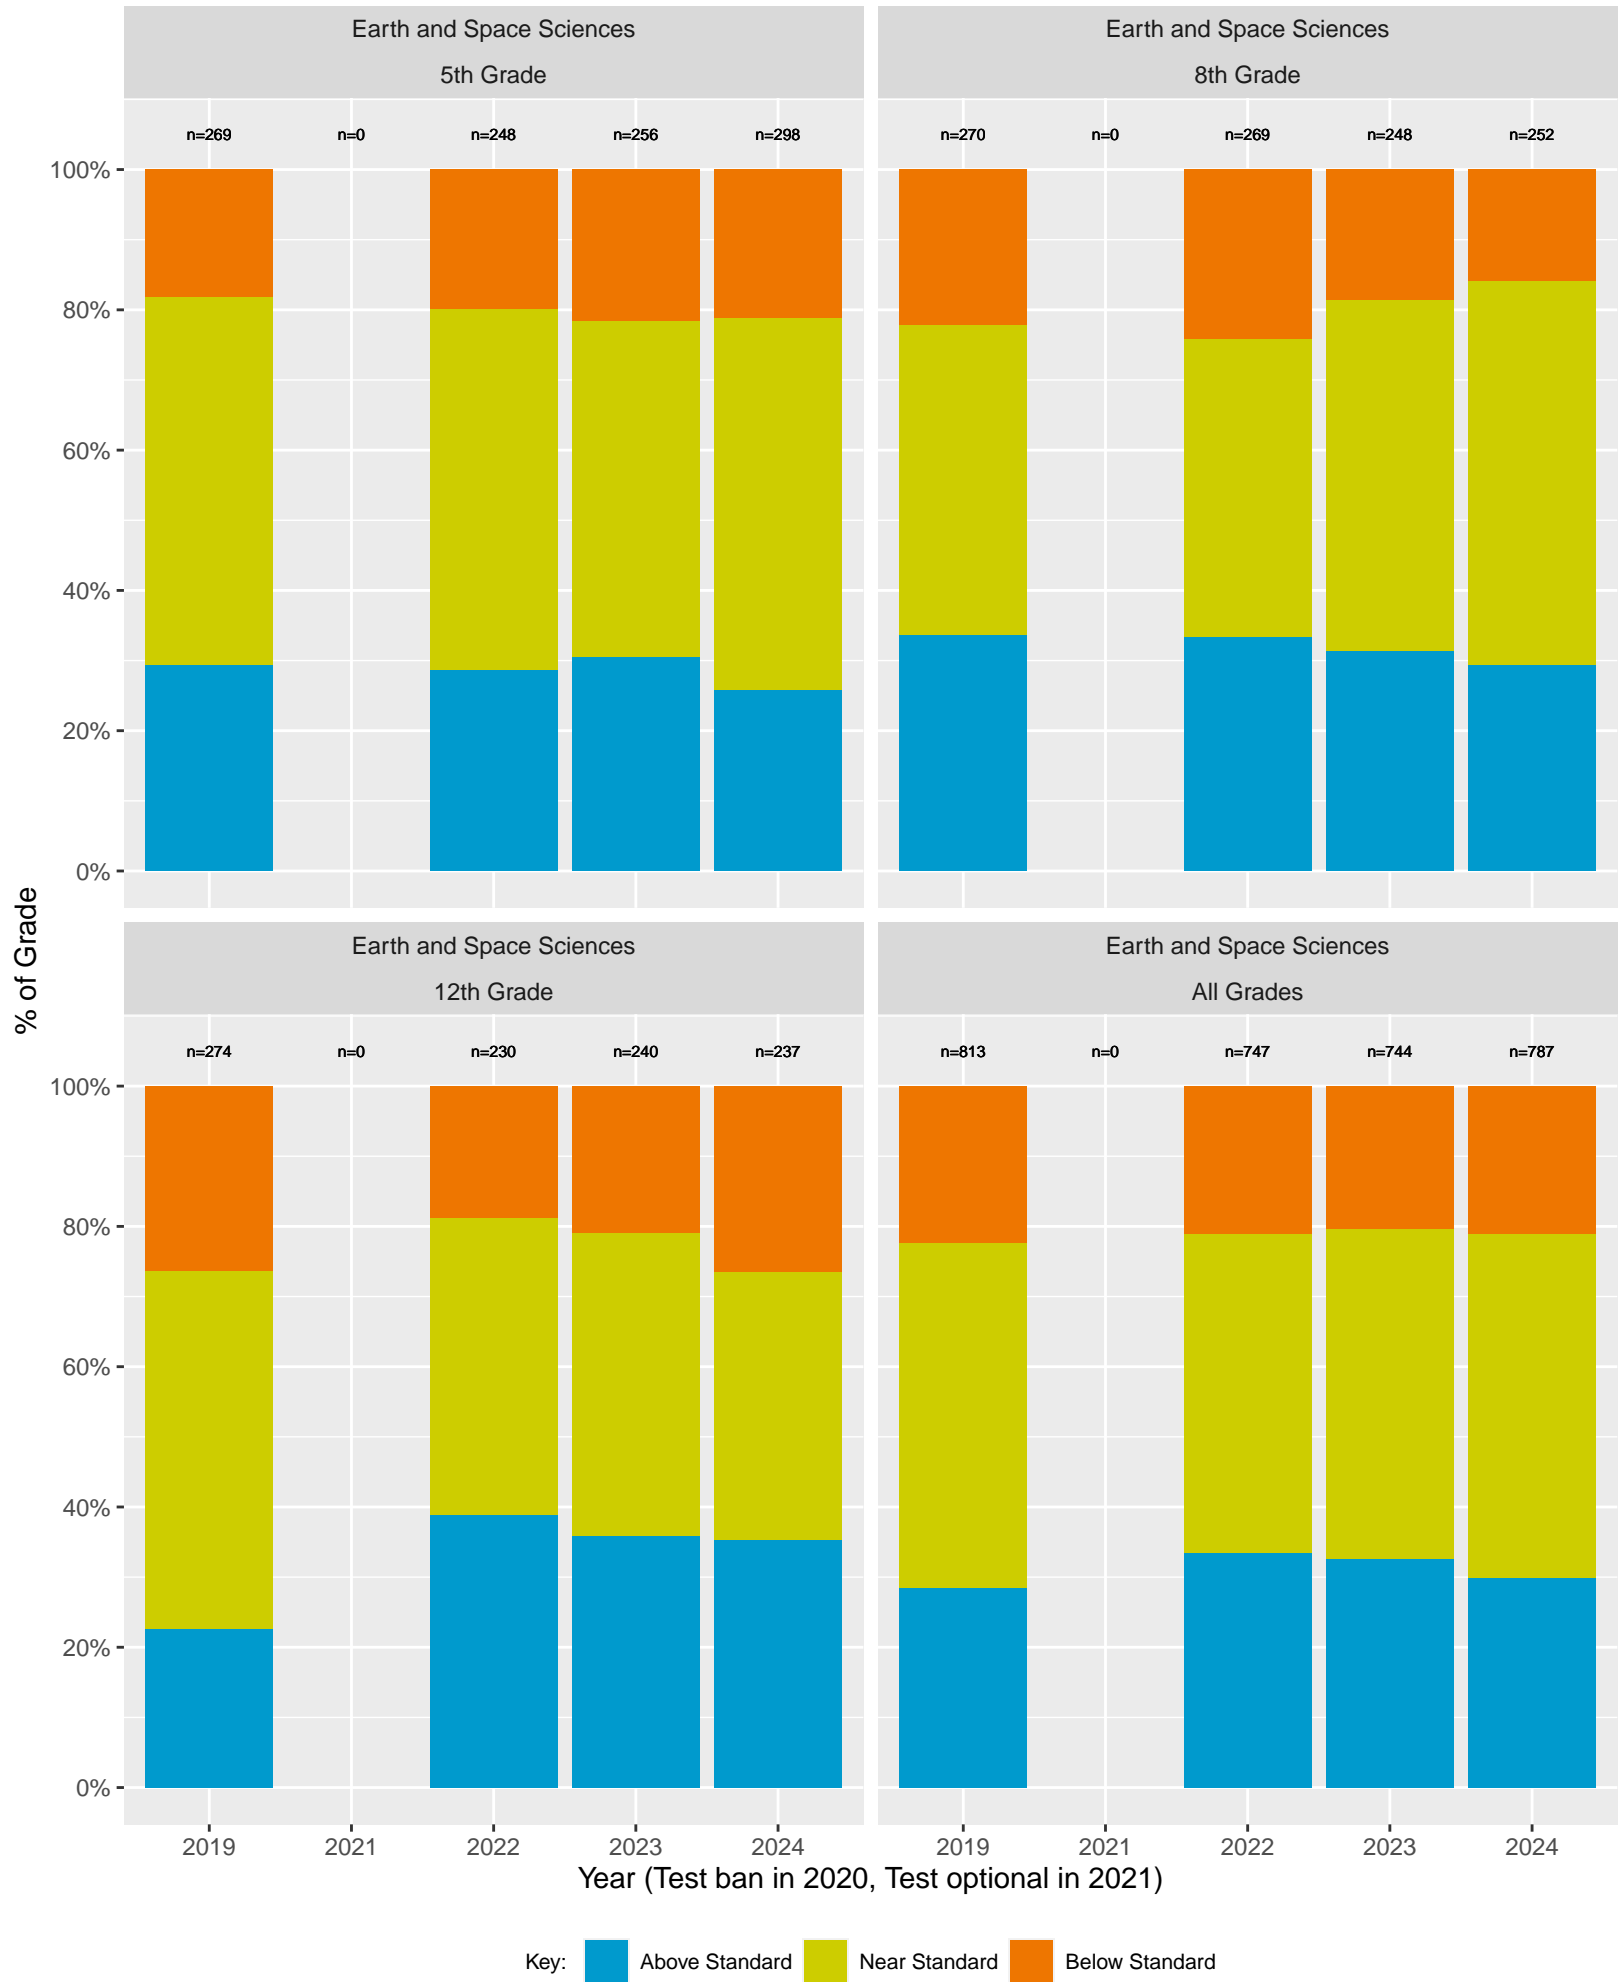

Key: ■ Standard Exceeded ■ Standard Met ■ Standard Nearly Met ■ Standard Not Met

CA Science Test (CAST): Albany Unified School District (Life Sciences)

CA Science Test (CAST): Albany Unified School District (Physical Sciences)

CA Science Test (CAST): Albany Unified School District (Earth and Space Sciences)

Key: ■ Above Standard ■ Near Standard ■ Below Standard

CA Science Test (CAST): Albany Unified School District (Sex)

CA Science Test (CAST): Albany Unified School District (Sex)