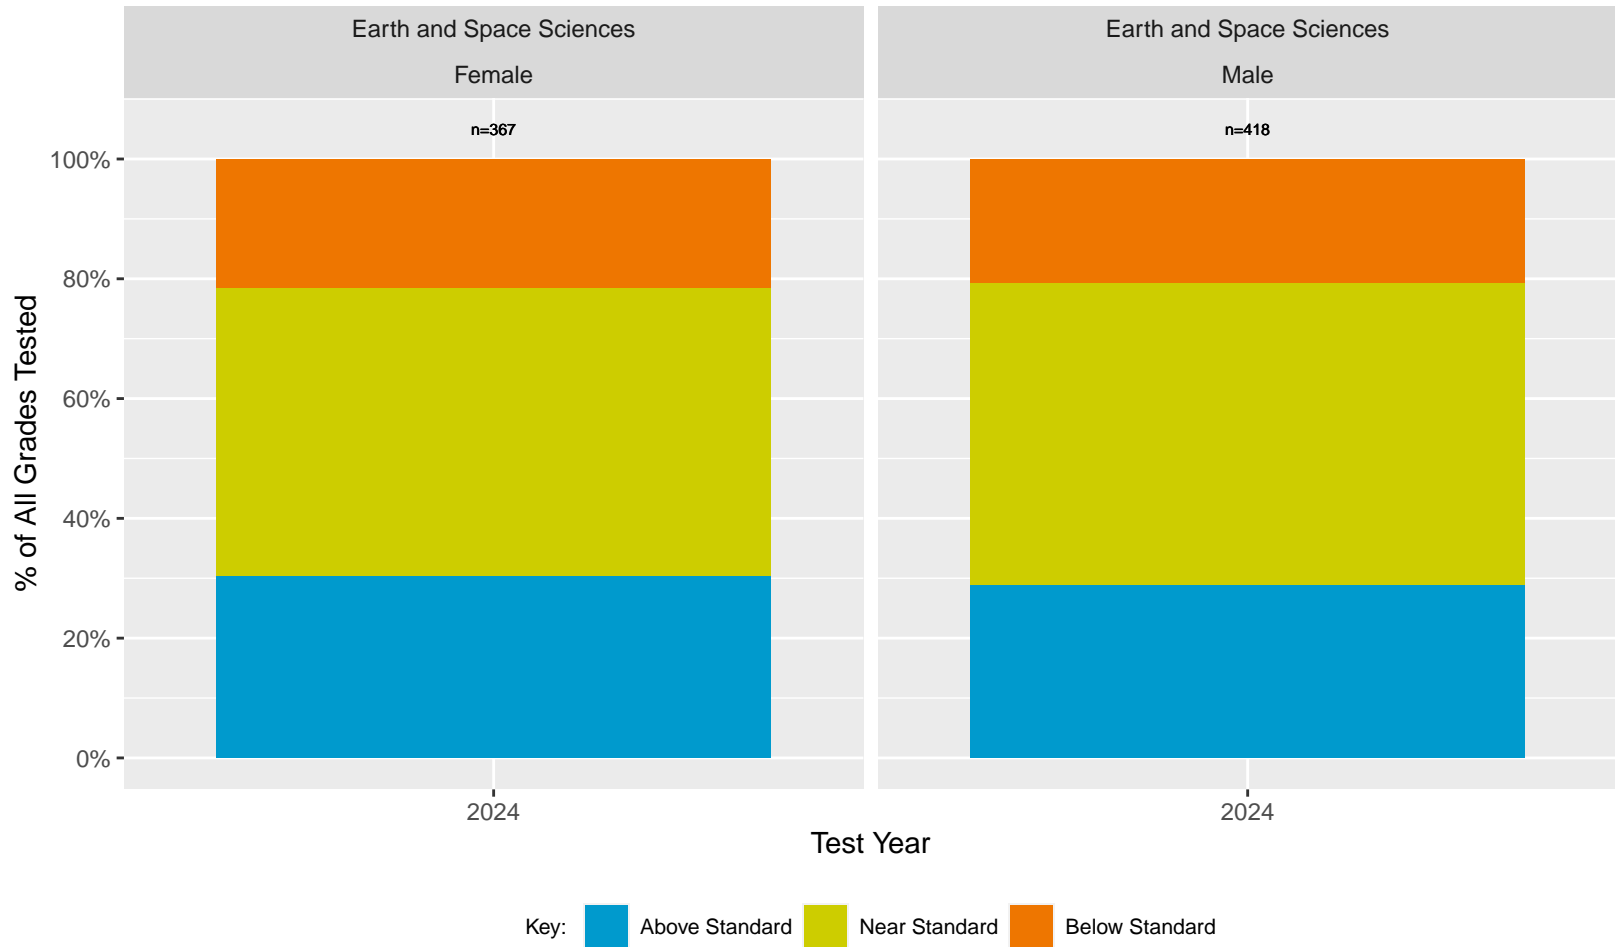

CA Science Test (CAST): Albany Unified School District (Earth and Space Sciences)

Key: ■ Above Standard ■ Near Standard ■ Below Standard

CA Science Test (CAST): Albany Unified School District (Sex)

CA Science Test (CAST): Albany Unified School District (Sex)

CA Science Test (CAST): Albany Unified School District by Non-White + White

Albany Unified School District CAST (2024) by Parent's Education Level

Parents for Educational Excellence in Piedmont

Analysis by: Hari Titan, Ph.D.