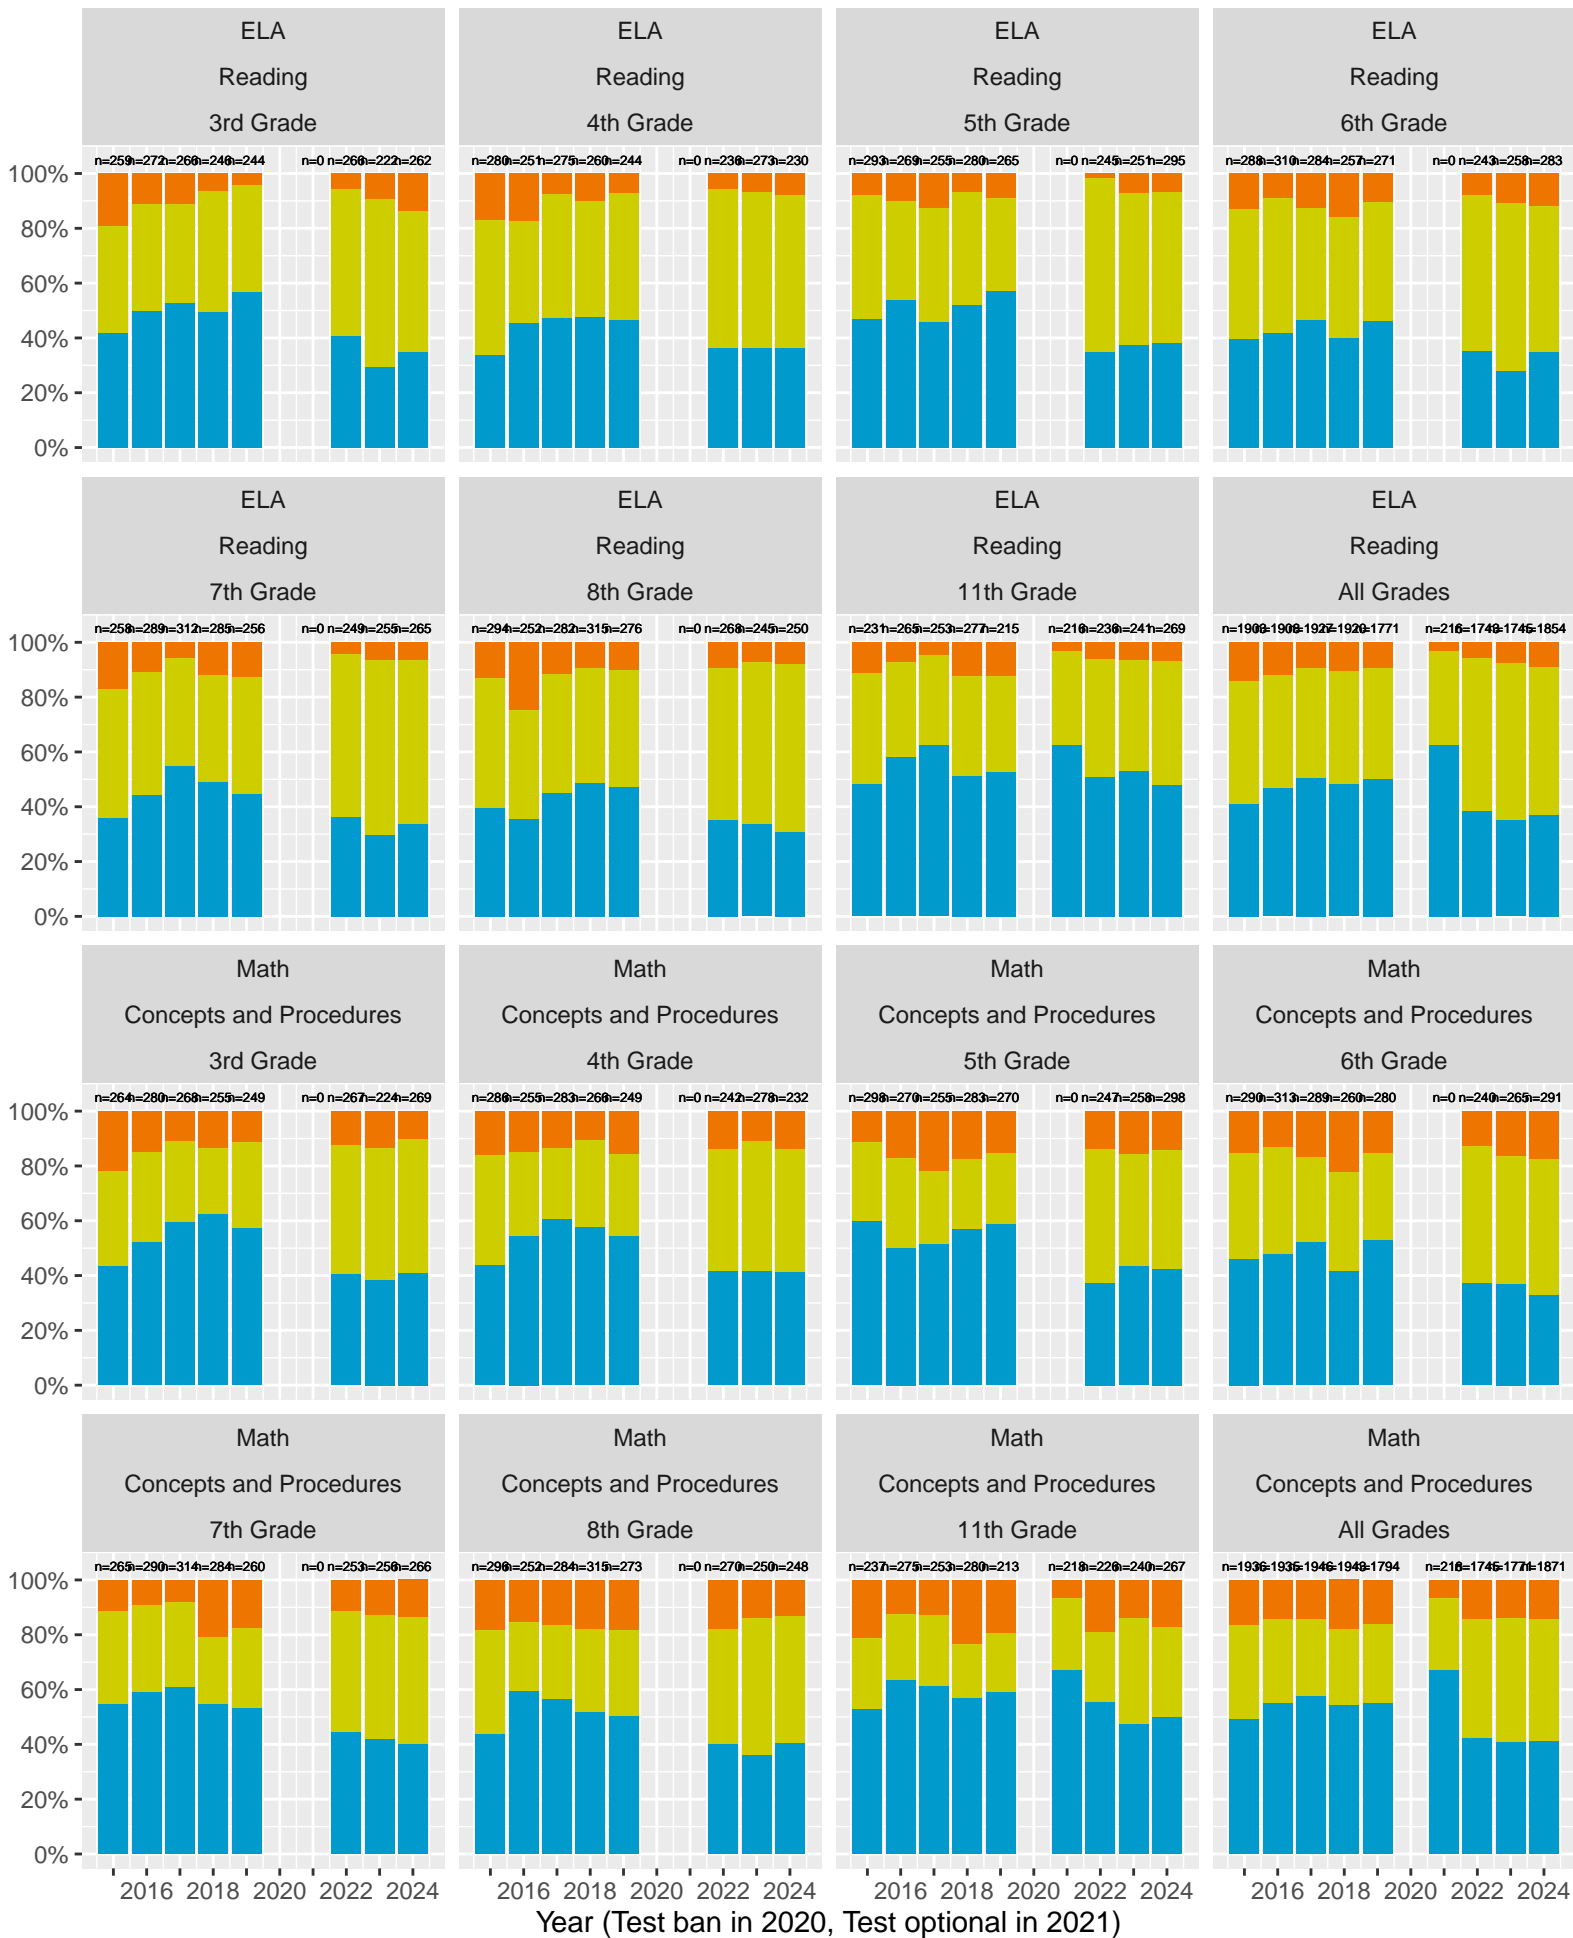

2015–24 CAASPP Trends for the Albany Unified School District

November 2024
Piedmont, California

TABLE OF CONTENTS

High Level ELA and Math, trending by Year and broken out by Grade.....	p 3
Year over Year (YoY) variation by Grade for Standard Met (and Exceeded).....	p 4
ELA and Math drilldown to Subject Areas 1–4, by Year, by Grade.....	p 5–8
Racial Distribution of Students in 2024.....	p 9
All Grade ELA and Math by Sex, (Non–)White, Disadvantage, Parent Ed.....	p 10–13
CAST Life Sciences, Physical Science, Earth and Space Science.....	p 14–16
CAST Life Sciences, Earth and Space by Sex.....	p 17
CAST Physical Science by (Non–)White, Parent Education.....	p 18–19

CAASPP Test Performance: Albany Unified School District

Key: Standard Exceeded Standard Met Standard Nearly Met Standard Not Met

Grades stacked (trends, variance, outliers)

Albany Unified School District (Subject Area 1)

Key: ■ Above Standard ■ Near Standard ■ Below Standard

Albany Unified School District (Subject Area 2)

Key: ■ Above Standard ■ Near Standard ■ Below Standard

Albany Unified School District (Subject Area 3)