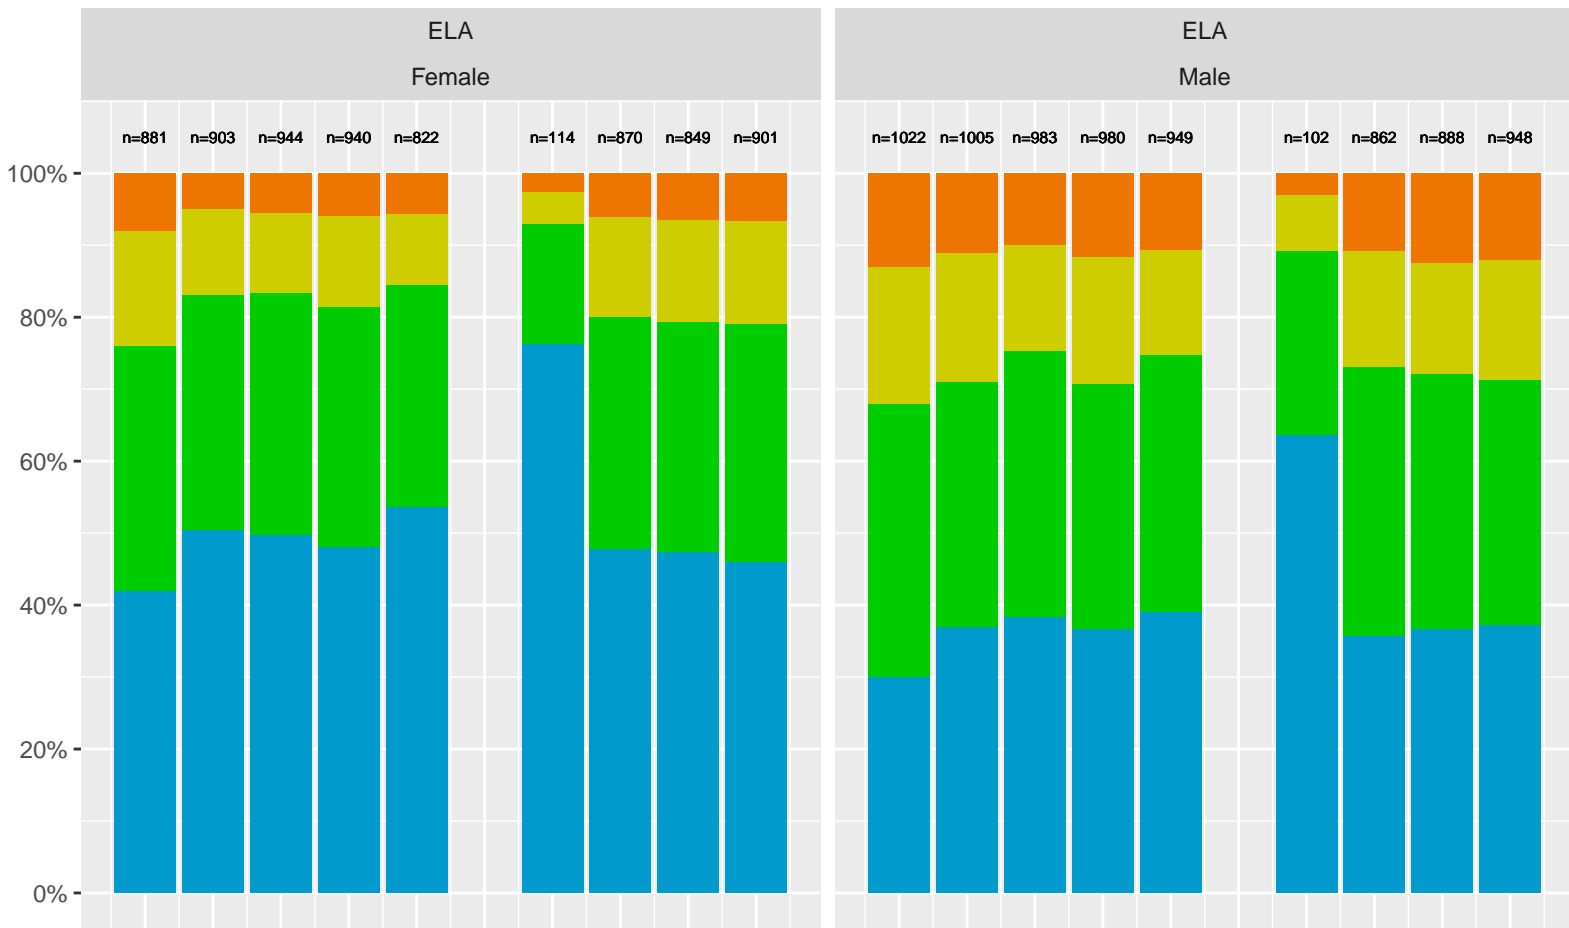

Key: ■ Above Standard ■ Near Standard ■ Below Standard

Albany Unified School District (Subject Area 2)

Key: ■ Above Standard ■ Near Standard ■ Below Standard

Albany Unified School District (Subject Area 3)

Key: ■ Above Standard ■ Near Standard ■ Below Standard

Albany Unified School District (Subject Area 4)

Key: ■ Above Standard ■ Near Standard ■ Below Standard

Racial distribution of Albany Unified School District students tested in 2024

Albany Unified School District by Sex

Key: ■ Standard Exceeded ■ Standard Met ■ Standard Nearly Met ■ Standard Not Met

Albany Unified School District by Non-White + White

Key: ■ Standard Exceeded ■ Standard Met ■ Standard Nearly Met ■ Standard Not Met