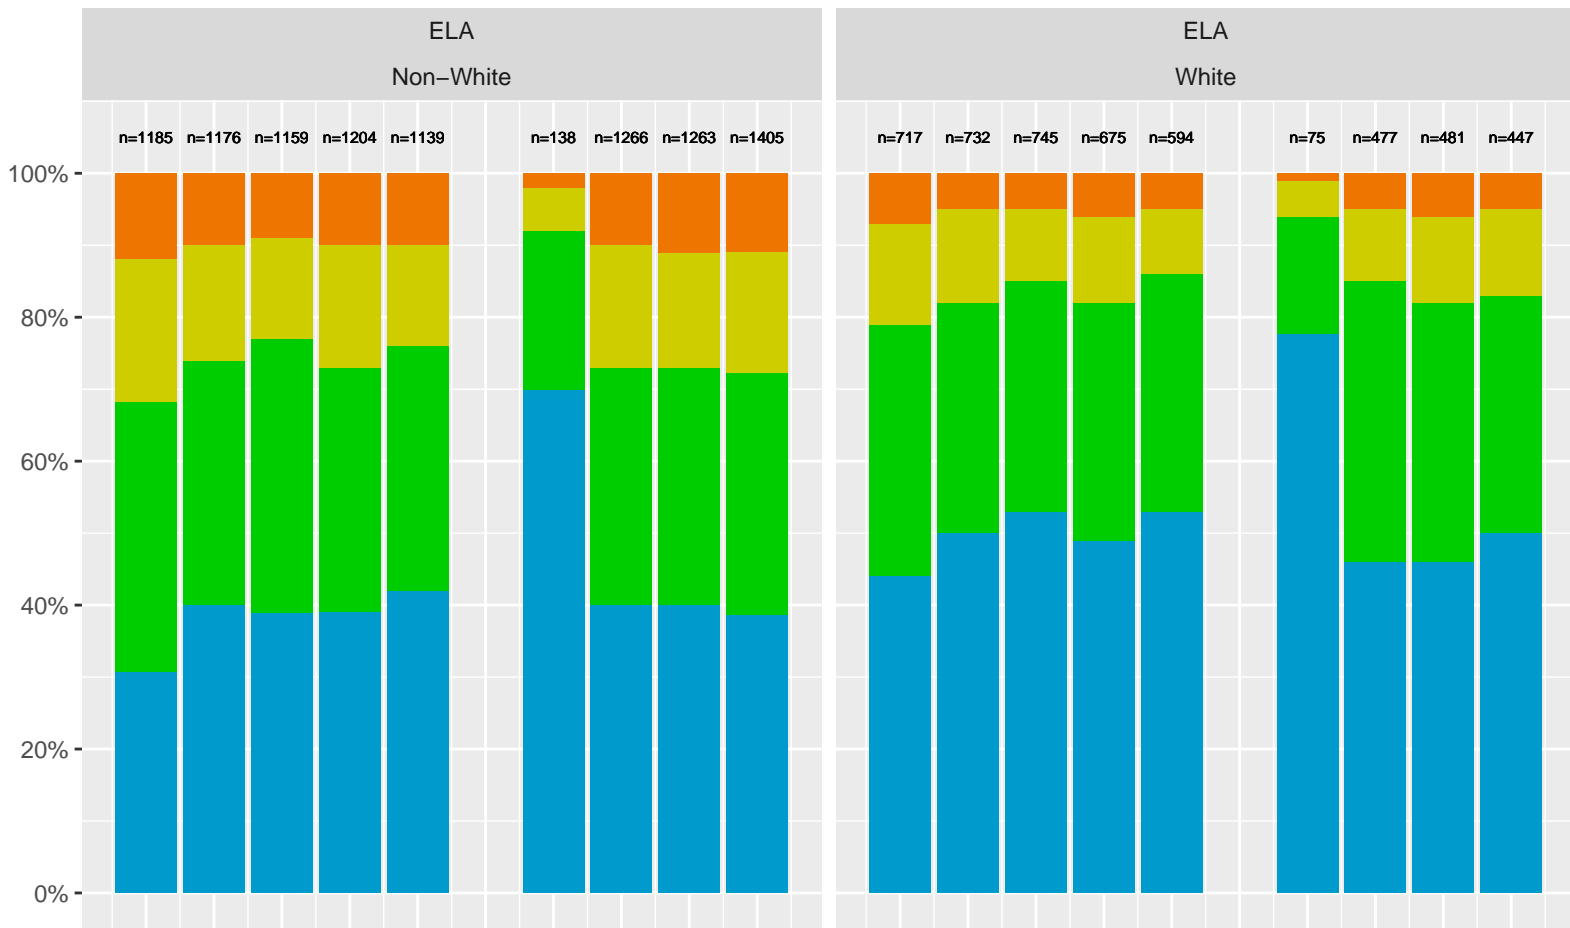

Key: ■ Above Standard ■ Near Standard ■ Below Standard

Albany Unified School District (Subject Area 2)

Key: ■ Above Standard ■ Near Standard ■ Below Standard

Albany Unified School District (Subject Area 3)

Key: ■ Above Standard ■ Near Standard ■ Below Standard

Albany Unified School District (Subject Area 4)

Key: ■ Above Standard ■ Near Standard ■ Below Standard

Racial distribution of Albany Unified School District students tested in 2024

Albany Unified School District by Sex

Key: ■ Standard Exceeded ■ Standard Met ■ Standard Nearly Met ■ Standard Not Met

Albany Unified School District by Non-White + White

Key: ■ Standard Exceeded ■ Standard Met ■ Standard Nearly Met ■ Standard Not Met