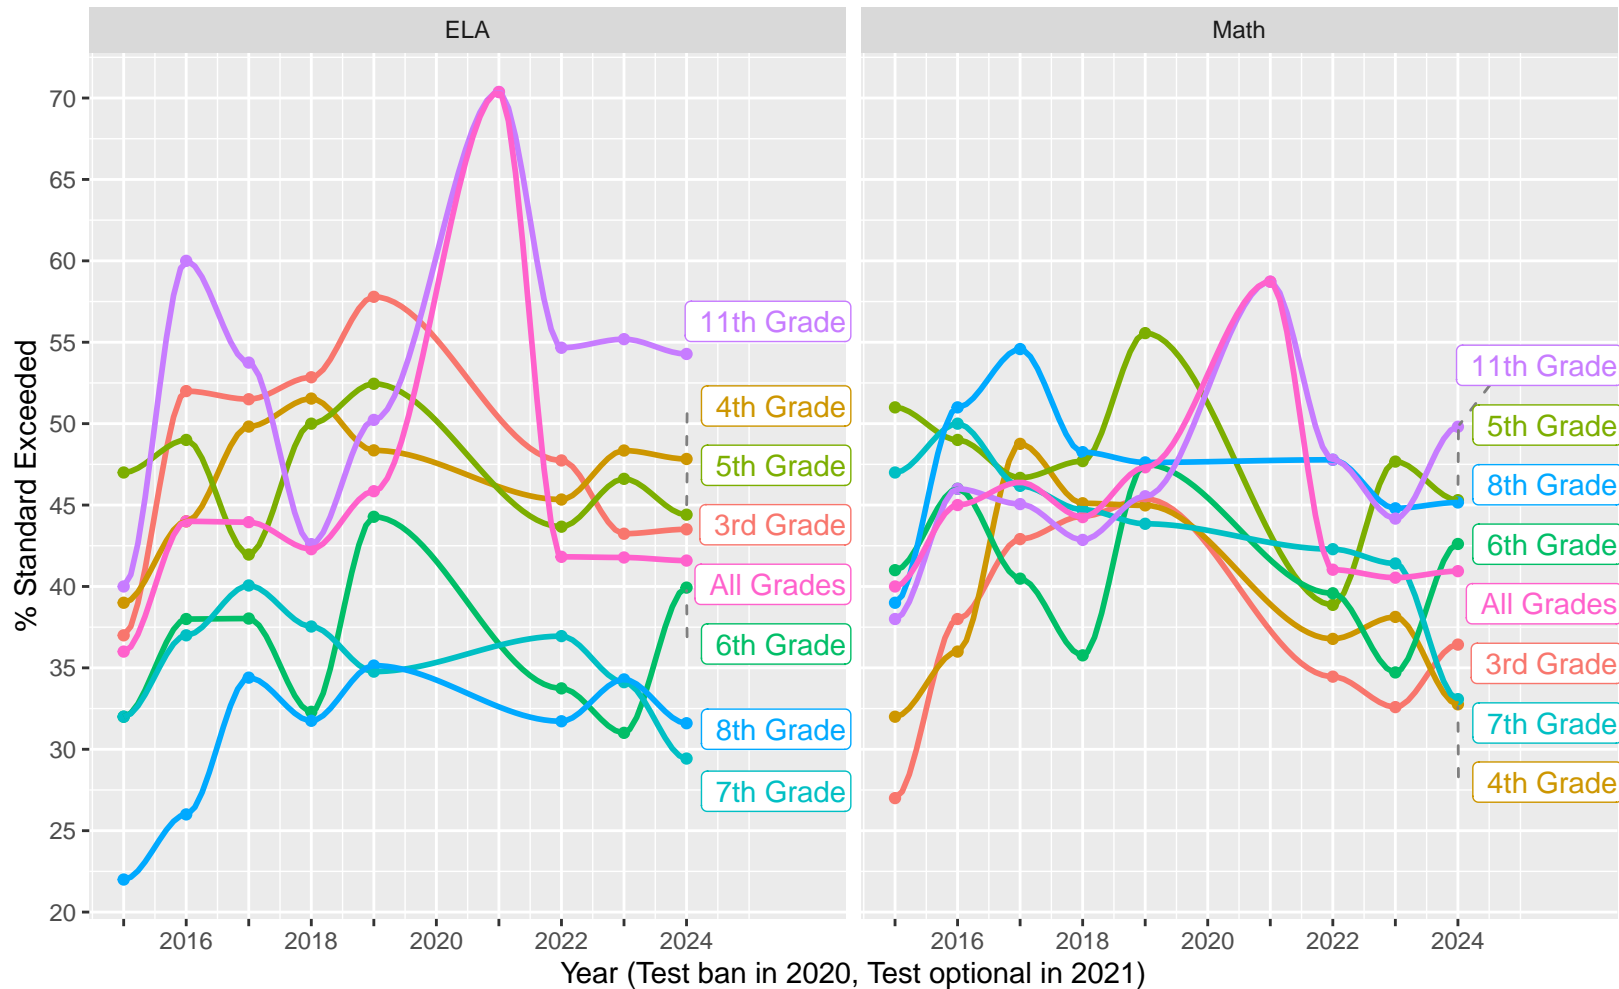

Grades stacked (trends, variance, outliers)