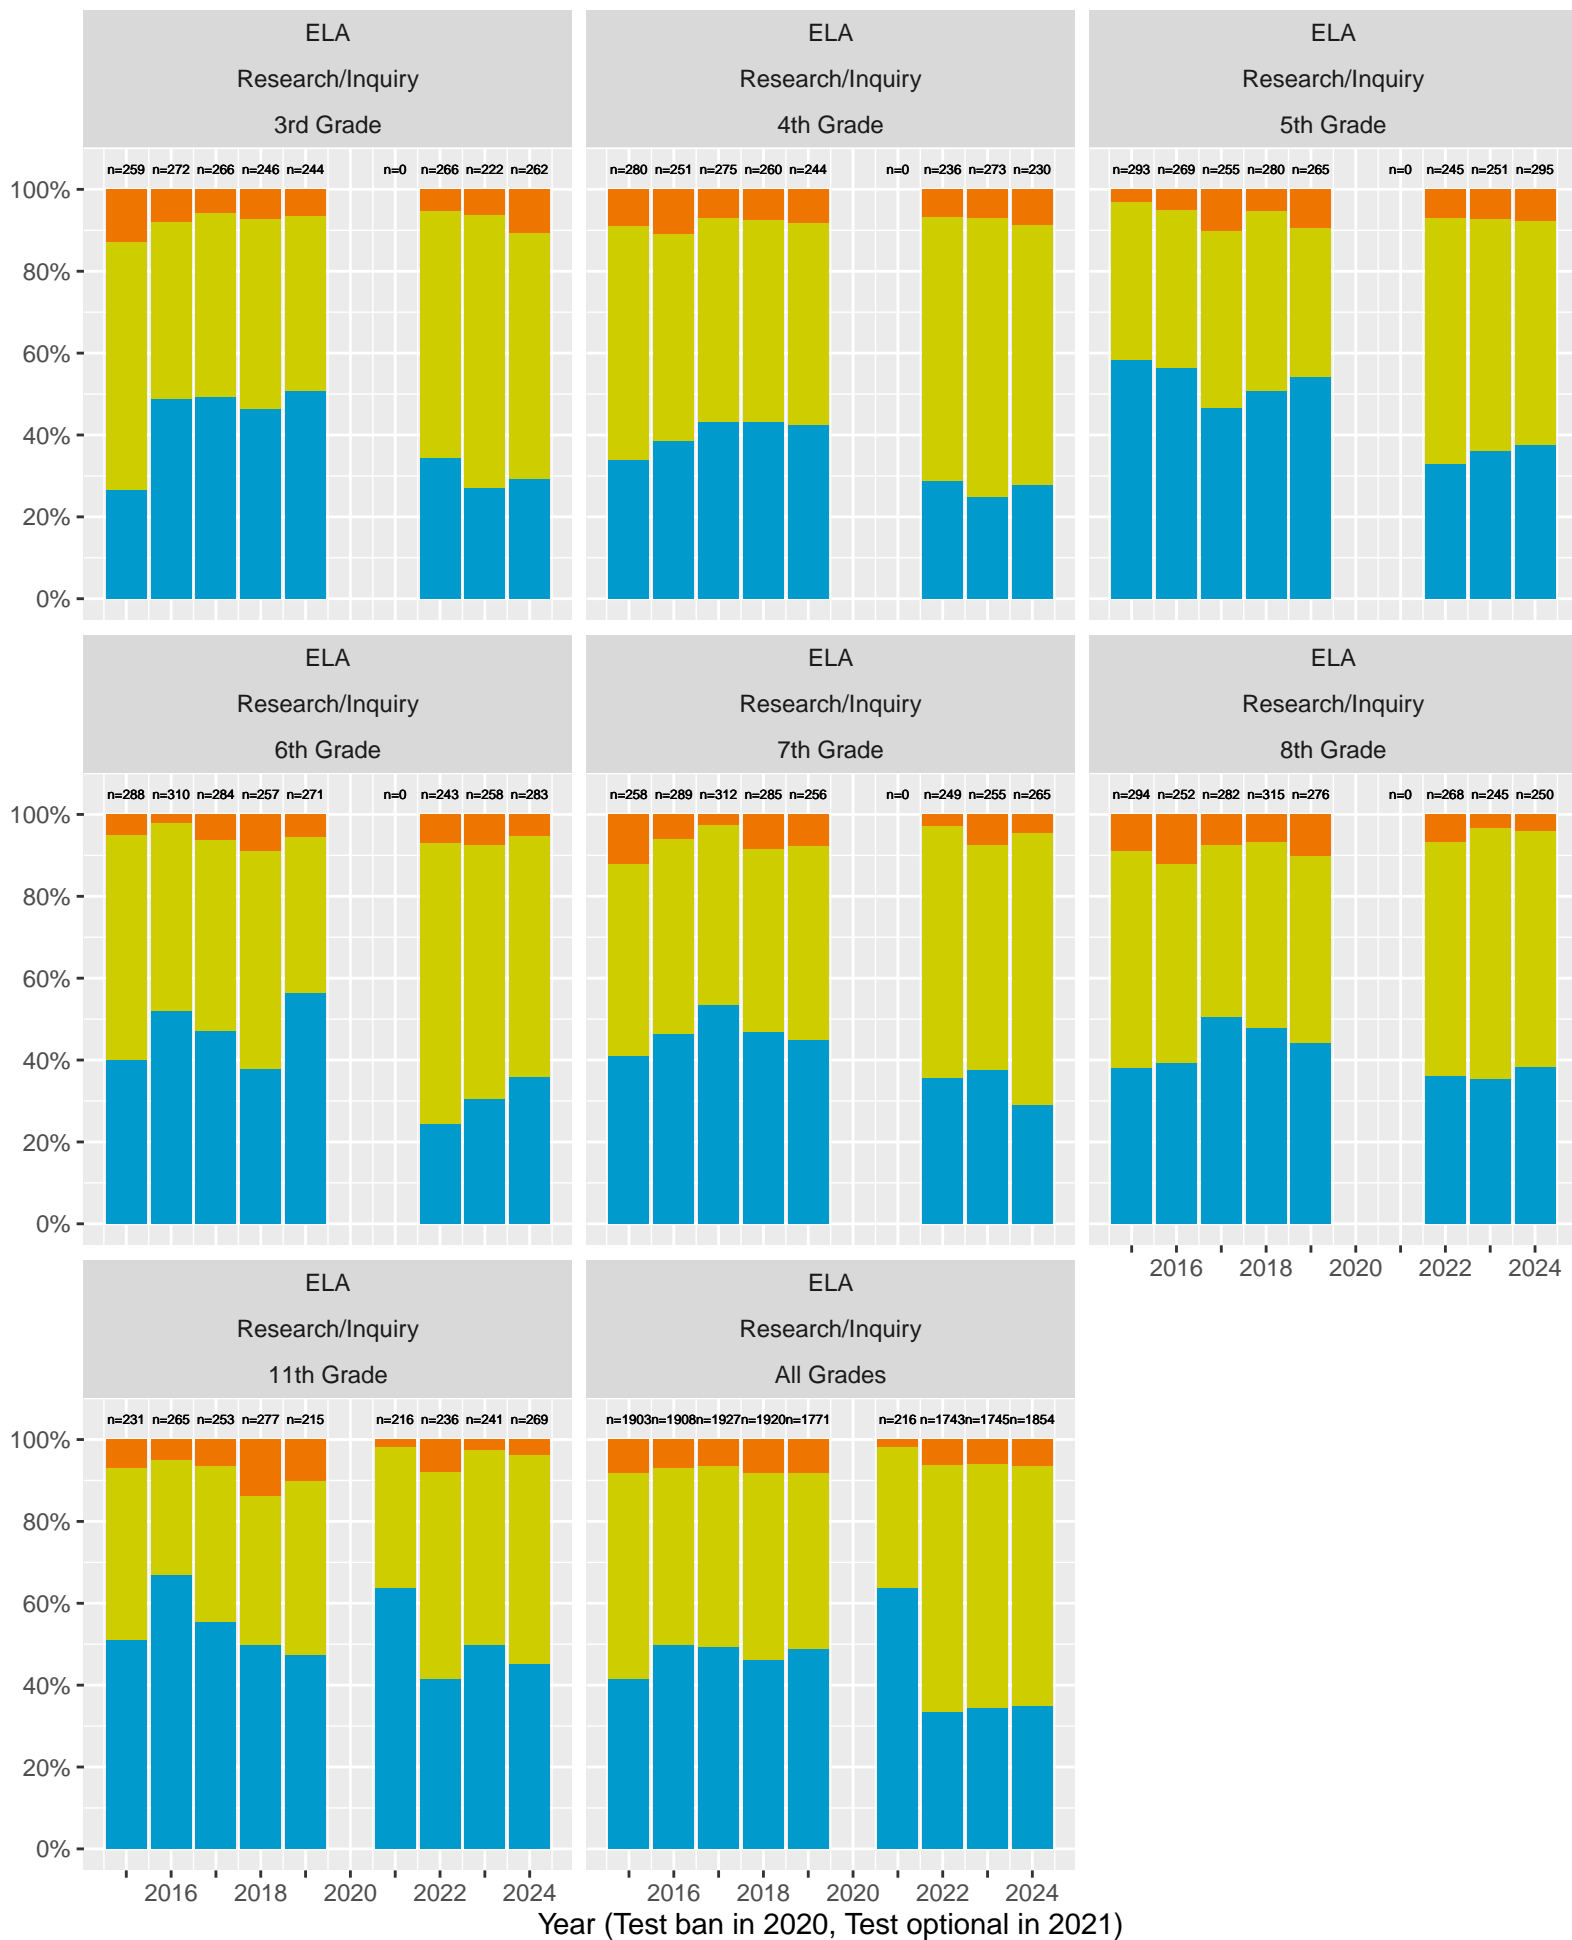

CAASPP Test Performance: Albany Unified School District

Key: Standard Exceeded Standard Met Standard Nearly Met Standard Not Met

Grades stacked (trends, variance, outliers)

Albany Unified School District (Subject Area 1)

Key: ■ Above Standard ■ Near Standard ■ Below Standard

Albany Unified School District (Subject Area 2)

Key: ■ Above Standard ■ Near Standard ■ Below Standard

Albany Unified School District (Subject Area 3)

Key: ■ Above Standard ■ Near Standard ■ Below Standard

Albany Unified School District (Subject Area 4)

Key: ■ Above Standard ■ Near Standard ■ Below Standard

Racial distribution of Albany Unified School District students tested in 2024

Albany Unified School District by Sex

Key: ■ Standard Exceeded ■ Standard Met ■ Standard Nearly Met ■ Standard Not Met

Albany Unified School District by Non-White + White

Key: ■ Standard Exceeded ■ Standard Met ■ Standard Nearly Met ■ Standard Not Met