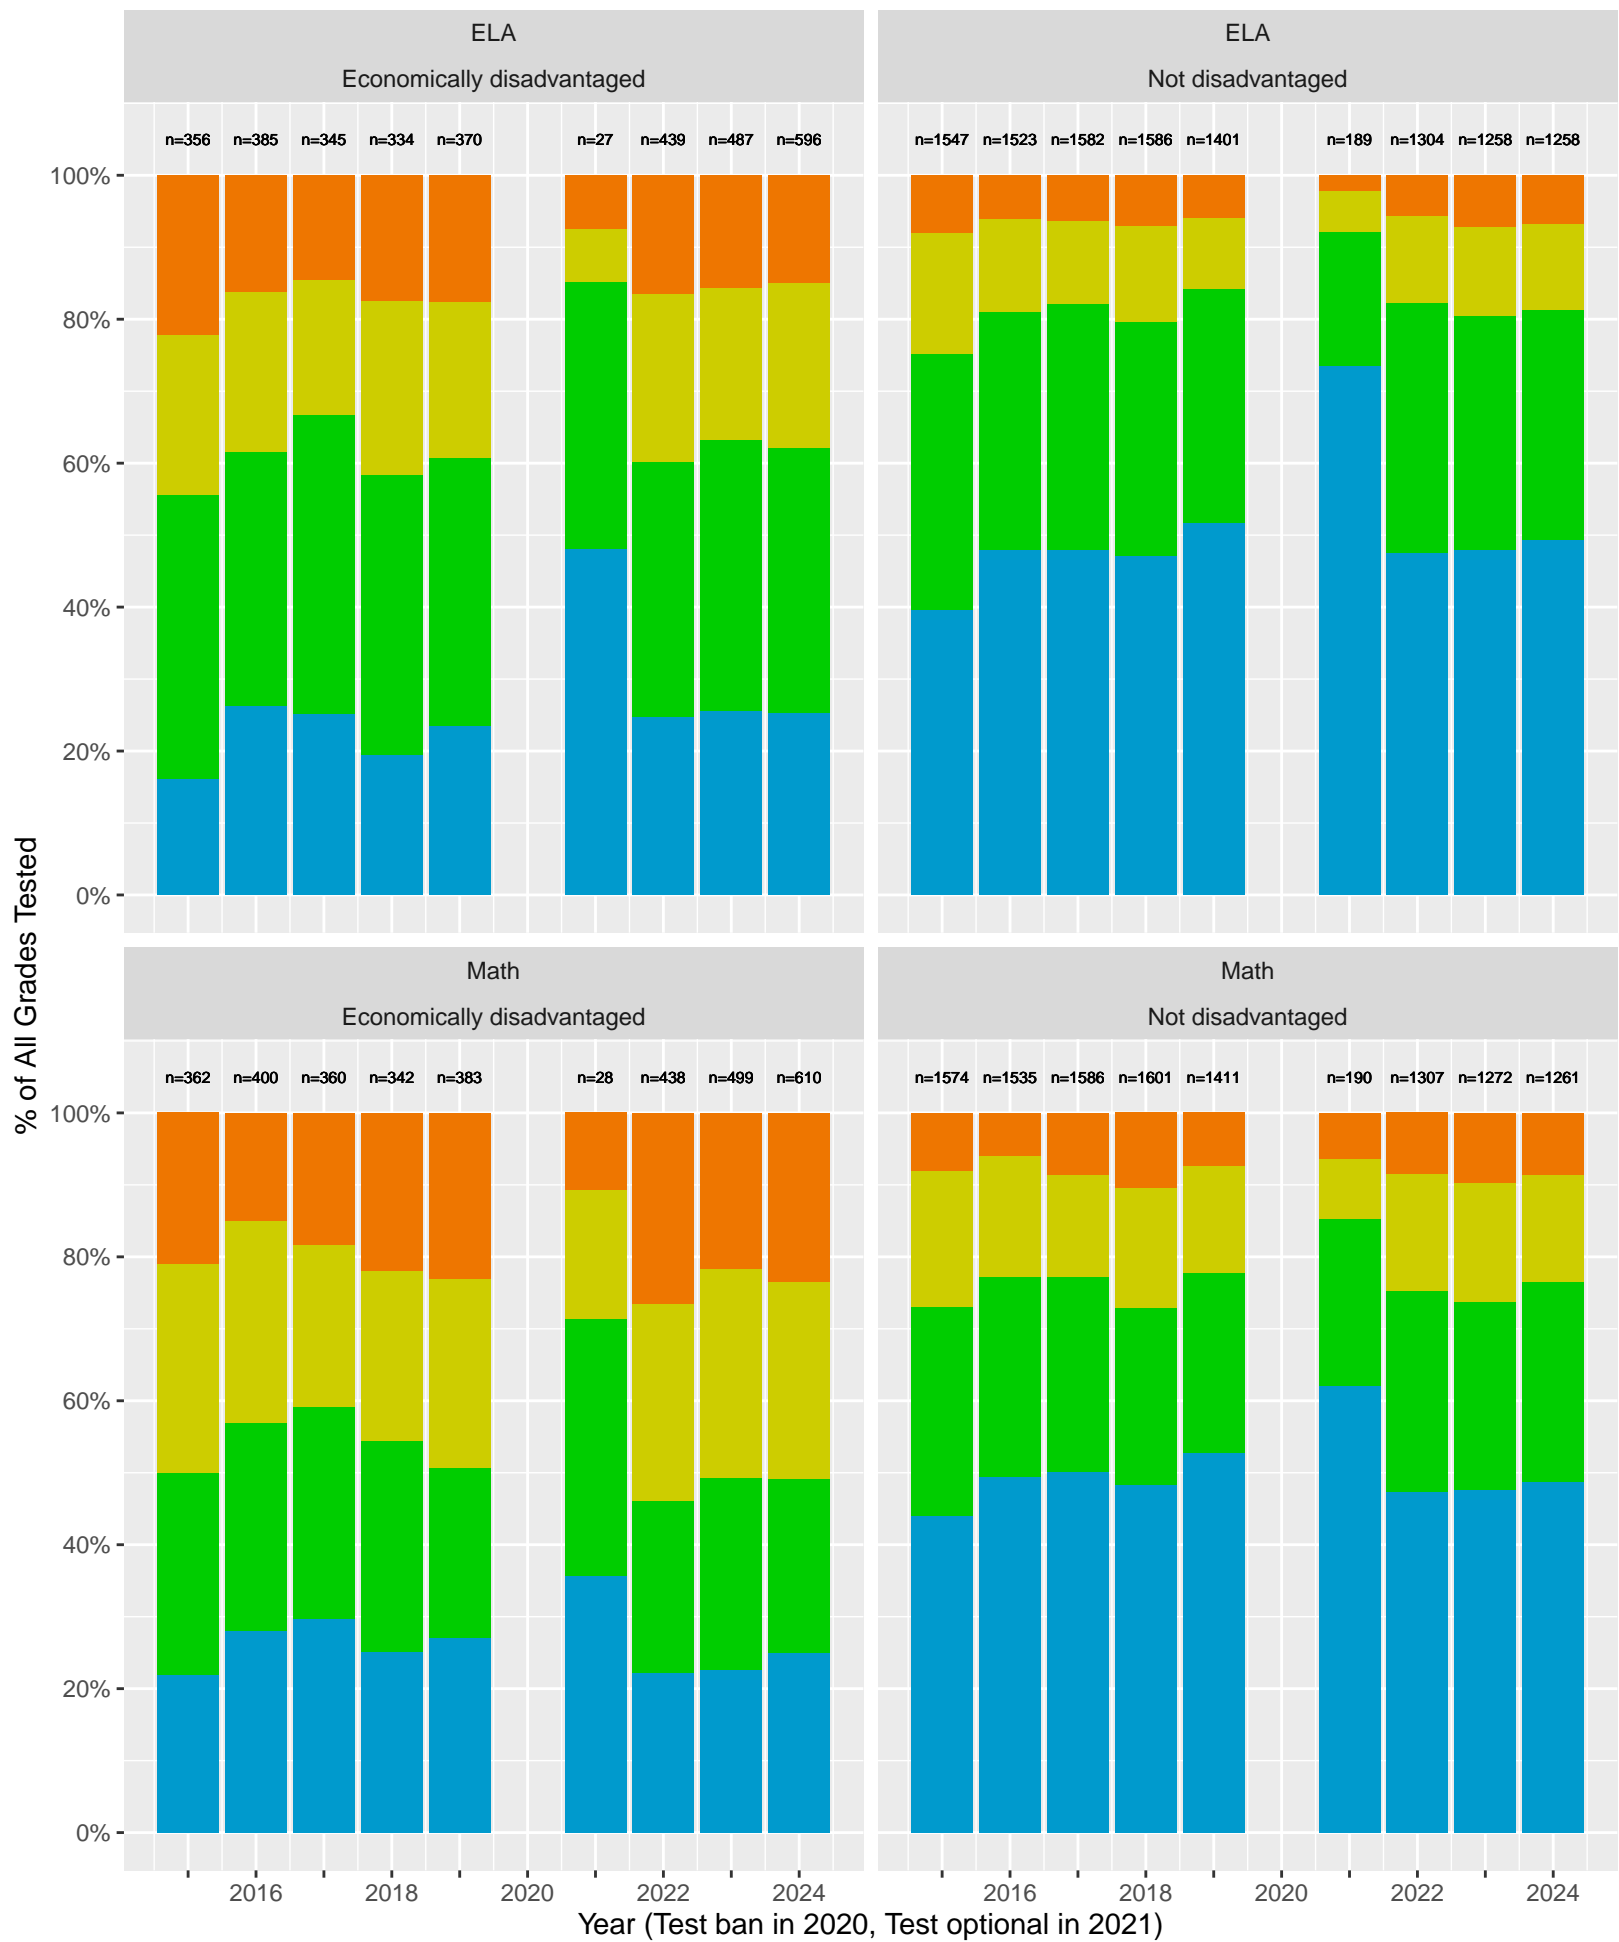

Key: ■ Above Standard ■ Near Standard ■ Below Standard

Albany Unified School District (Subject Area 2)

Key: ■ Above Standard ■ Near Standard ■ Below Standard

Albany Unified School District (Subject Area 3)

Key: ■ Above Standard ■ Near Standard ■ Below Standard

Albany Unified School District (Subject Area 4)

Key: ■ Above Standard ■ Near Standard ■ Below Standard

Racial distribution of Albany Unified School District students tested in 2024

Albany Unified School District by Sex

Key: ■ Standard Exceeded ■ Standard Met ■ Standard Nearly Met ■ Standard Not Met

Albany Unified School District by Non-White + White

Key: ■ Standard Exceeded ■ Standard Met ■ Standard Nearly Met ■ Standard Not Met

Albany Unified School District by Economic Disadvantage

Key: ■ Standard Exceeded ■ Standard Met ■ Standard Nearly Met ■ Standard Not Met

Albany Unified School District (2024) by Parent's Education Level