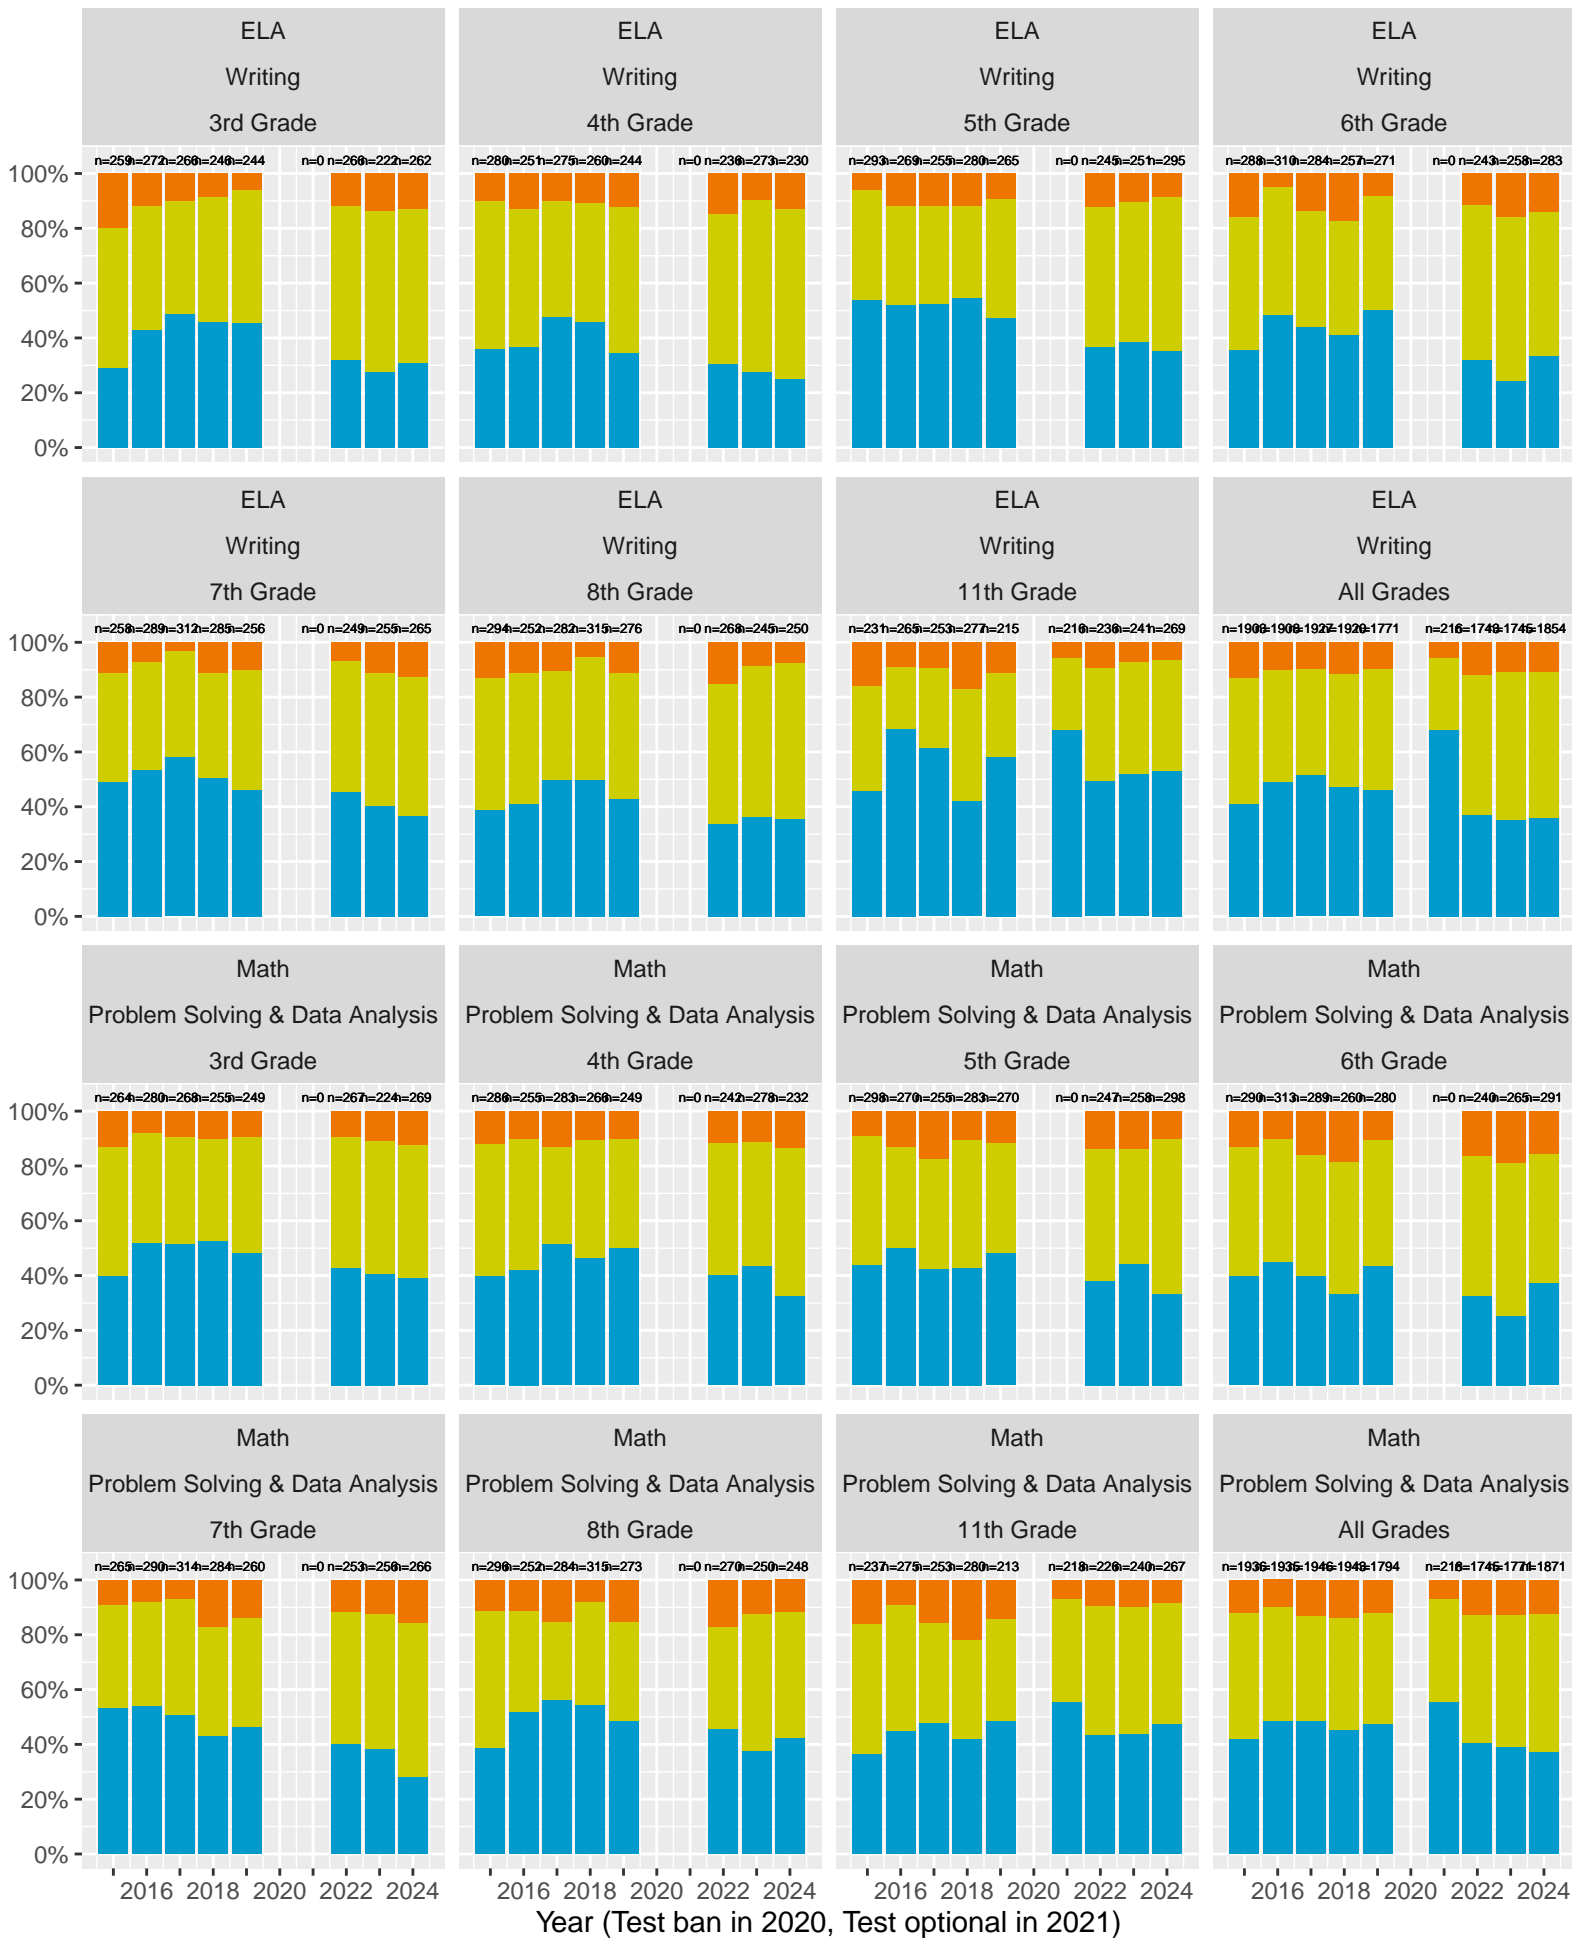

2015–24 CAASPP Trends for the Albany Unified School District

November 2024
Piedmont, California

TABLE OF CONTENTS

High Level ELA and Math, trending by Year and broken out by Grade.....	p 3
Year over Year (YoY) variation by Grade for Standard Met (and Exceeded).....	p 4
ELA and Math drilldown to Subject Areas 1–4, by Year, by Grade.....	p 5–8
Racial Distribution of Students in 2024.....	p 9
All Grade ELA and Math by Sex, (Non–)White, Disadvantage, Parent Ed.....	p 10–13
CAST Life Sciences, Physical Science, Earth and Space Science.....	p 14–16
CAST Life Sciences, Earth and Space by Sex.....	p 17
CAST Physical Science by (Non–)White, Parent Education.....	p 18–19

CAASPP Test Performance: Albany Unified School District

Key: Standard Exceeded Standard Met Standard Nearly Met Standard Not Met

Grades stacked (trends, variance, outliers)

Albany Unified School District (Subject Area 1)

Key: ■ Above Standard ■ Near Standard ■ Below Standard

Albany Unified School District (Subject Area 2)

Key: ■ Above Standard ■ Near Standard ■ Below Standard

Albany Unified School District (Subject Area 3)

Albany Unified School District by Sex

Key: ■ Standard Exceeded ■ Standard Met ■ Standard Nearly Met ■ Standard Not Met

Albany Unified School District by Non-White + White

Key: ■ Standard Exceeded ■ Standard Met ■ Standard Nearly Met ■ Standard Not Met