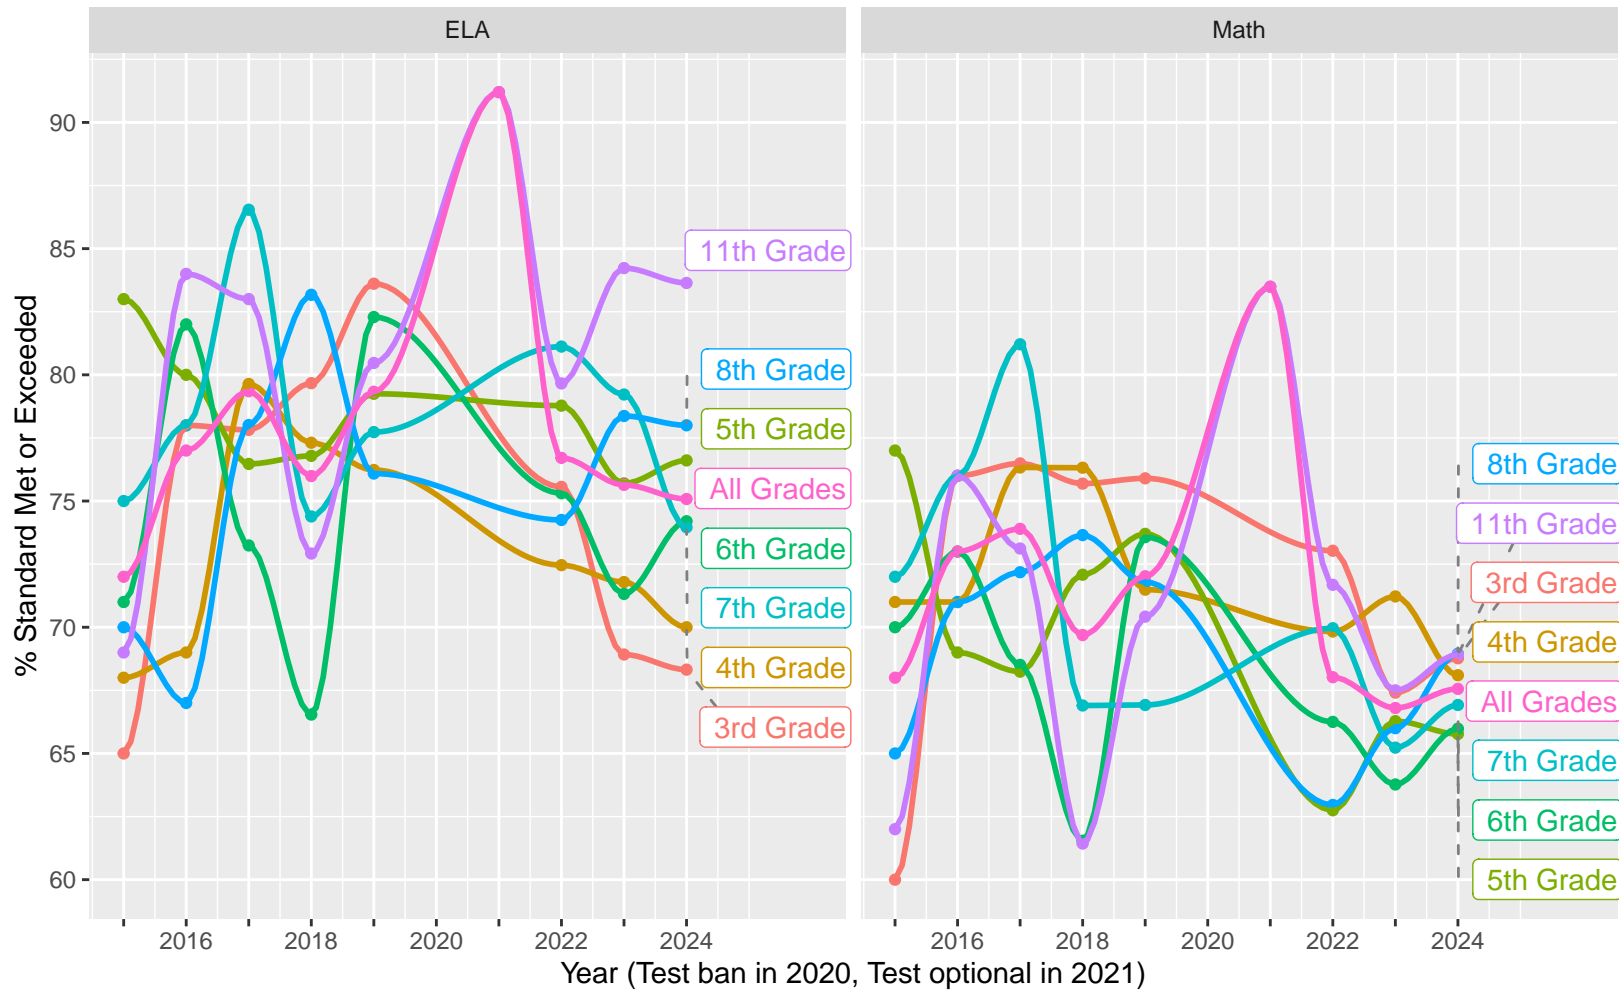

Grades stacked (trends, variance, outliers)