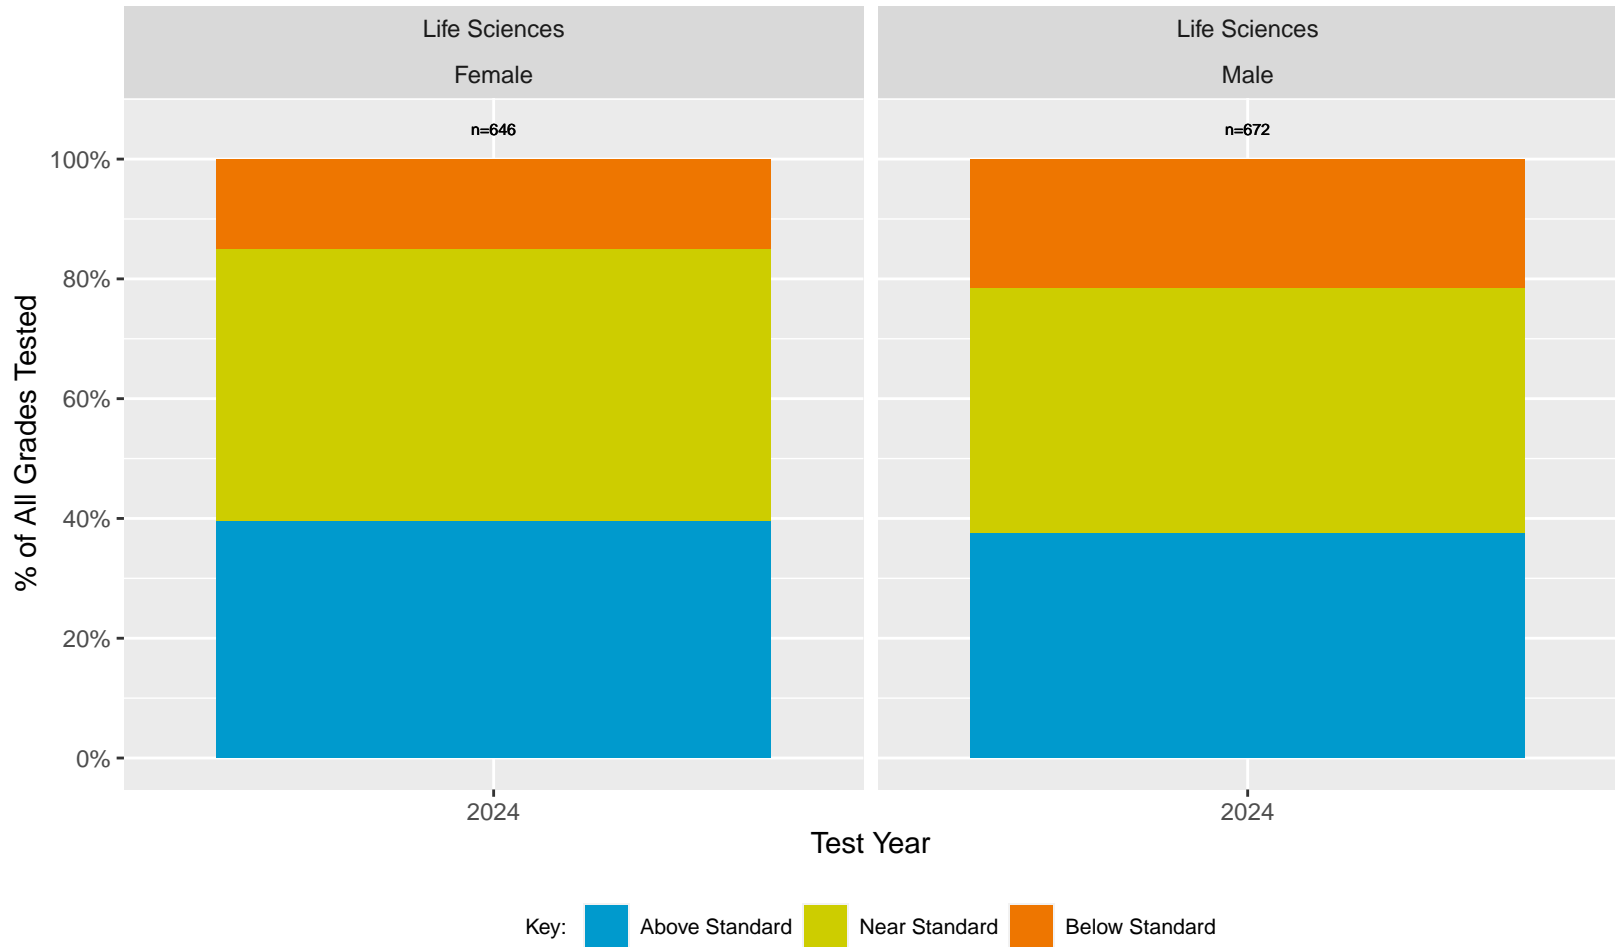

CA Science Test (CAST): Acalanes High School District (Sex)