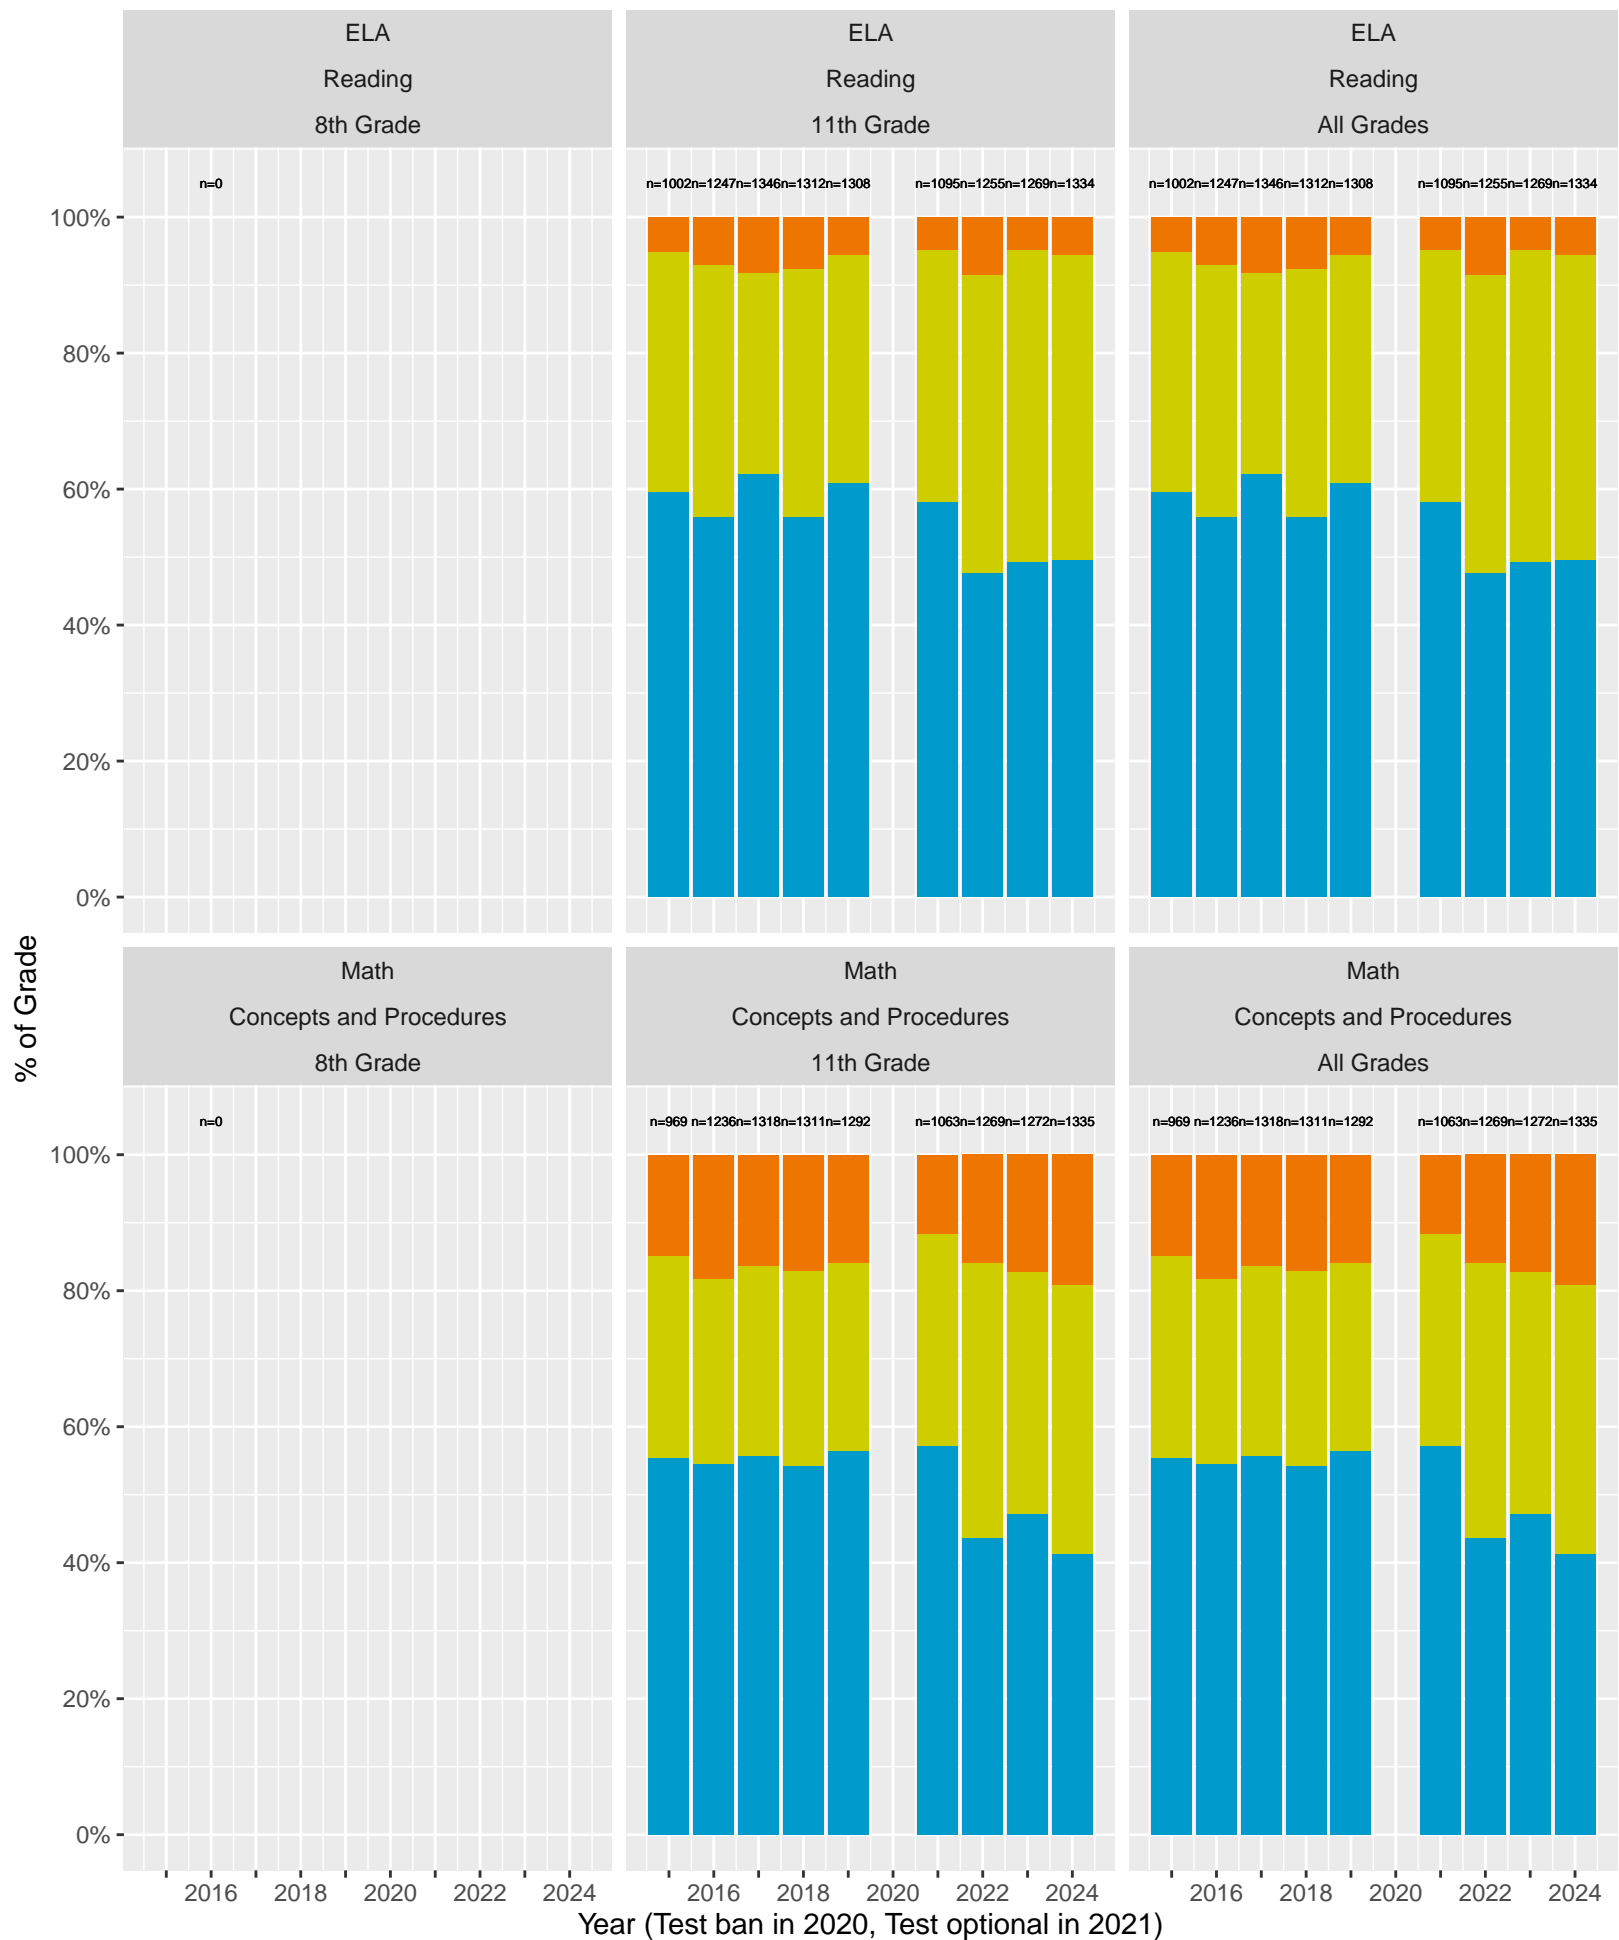

2015–24 CAASPP Trends for the Acalanes High School District

November 2024
Piedmont, California

TABLE OF CONTENTS

High Level ELA and Math, trending by Year and broken out by Grade.....	p 3
Year over Year (YoY) variation by Grade for Standard Met (and Exceeded).....	p 4
ELA and Math drilldown to Subject Areas 1–4, by Year, by Grade.....	p 5–8
Racial Distribution of Students in 2024.....	p 9
All Grade ELA and Math by Sex, (Non–)White, Disadvantage, Parent Ed.....	p 10–13
CAST Life Sciences, Physical Science, Earth and Space Science.....	p 14–16
CAST Life Sciences, Earth and Space by Sex.....	p 17
CAST Physical Science by (Non–)White, Parent Education.....	p 18–19

CAASPP Test Performance: Acalanes High School District

Key: ■ Standard Exceeded ■ Standard Met ■ Standard Nearly Met ■ Standard Not Met

Grades stacked (trends, variance, outliers)

Acalanes High School District (Subject Area 1)

Key: ■ Above Standard ■ Near Standard ■ Below Standard

Acalanes High School District (Subject Area 2)

Key: ■ Above Standard ■ Near Standard ■ Below Standard

Acalanes High School District (Subject Area 3)

Acalanes High School District by Sex

Key: ■ Standard Exceeded ■ Standard Met ■ Standard Nearly Met ■ Standard Not Met

Acalanes High School District by Non-White + White

Key: ■ Standard Exceeded ■ Standard Met ■ Standard Nearly Met ■ Standard Not Met