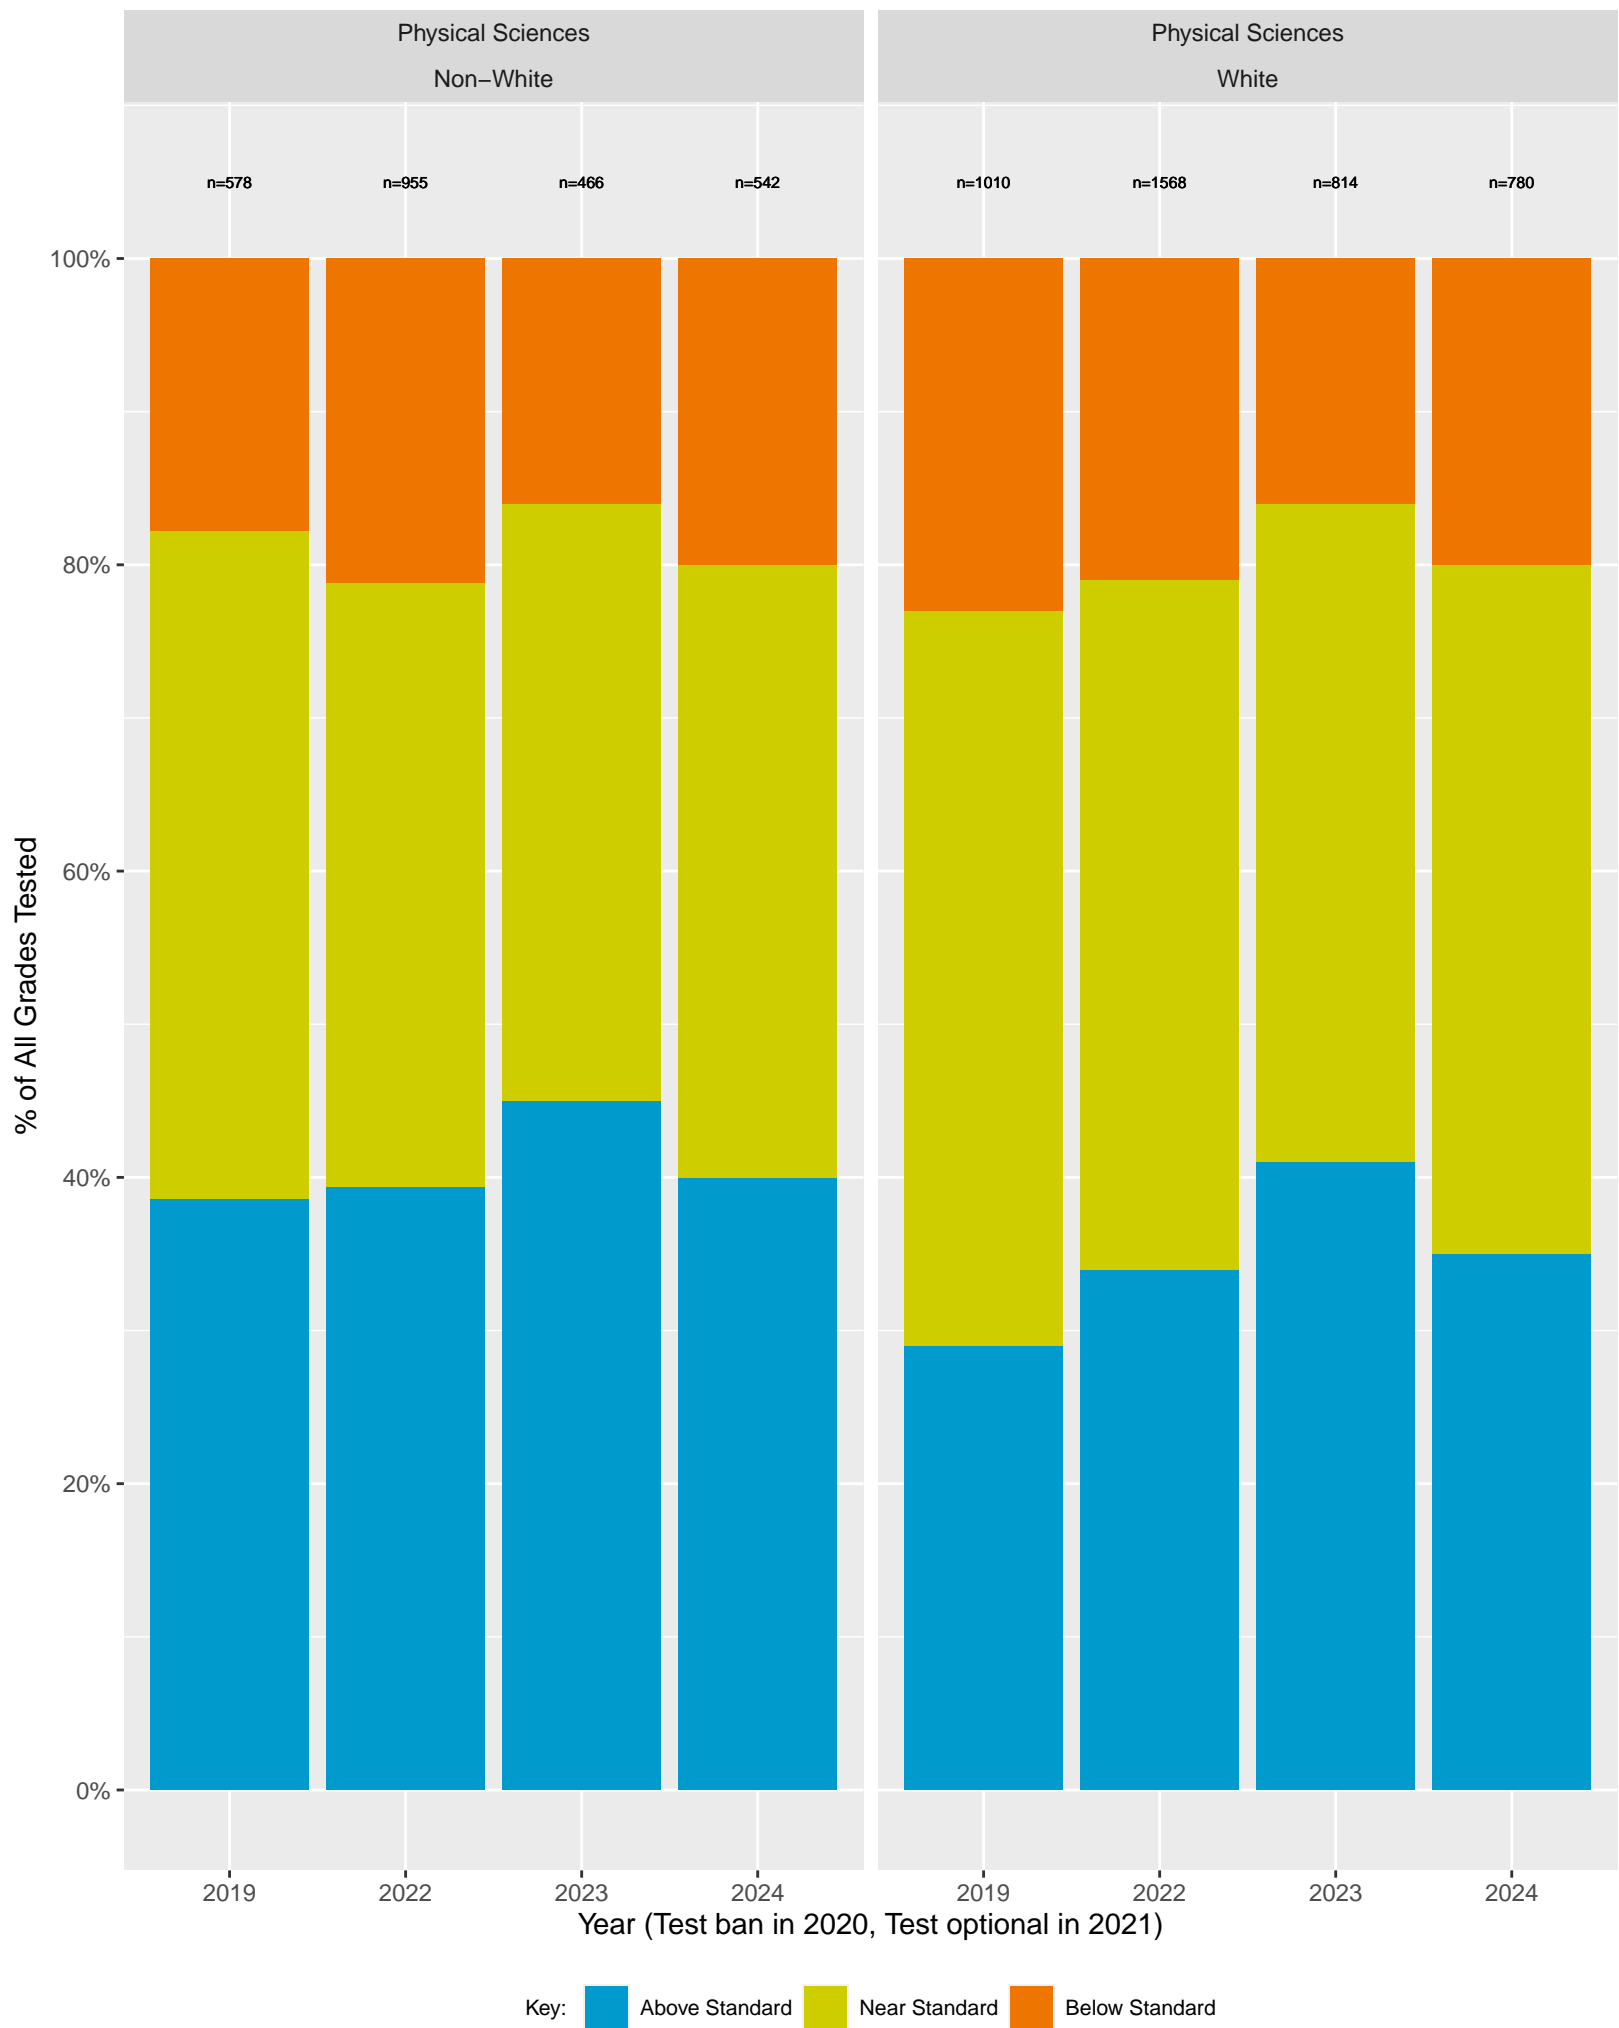

CA Science Test (CAST): Acalanes High School District by Non-White + White