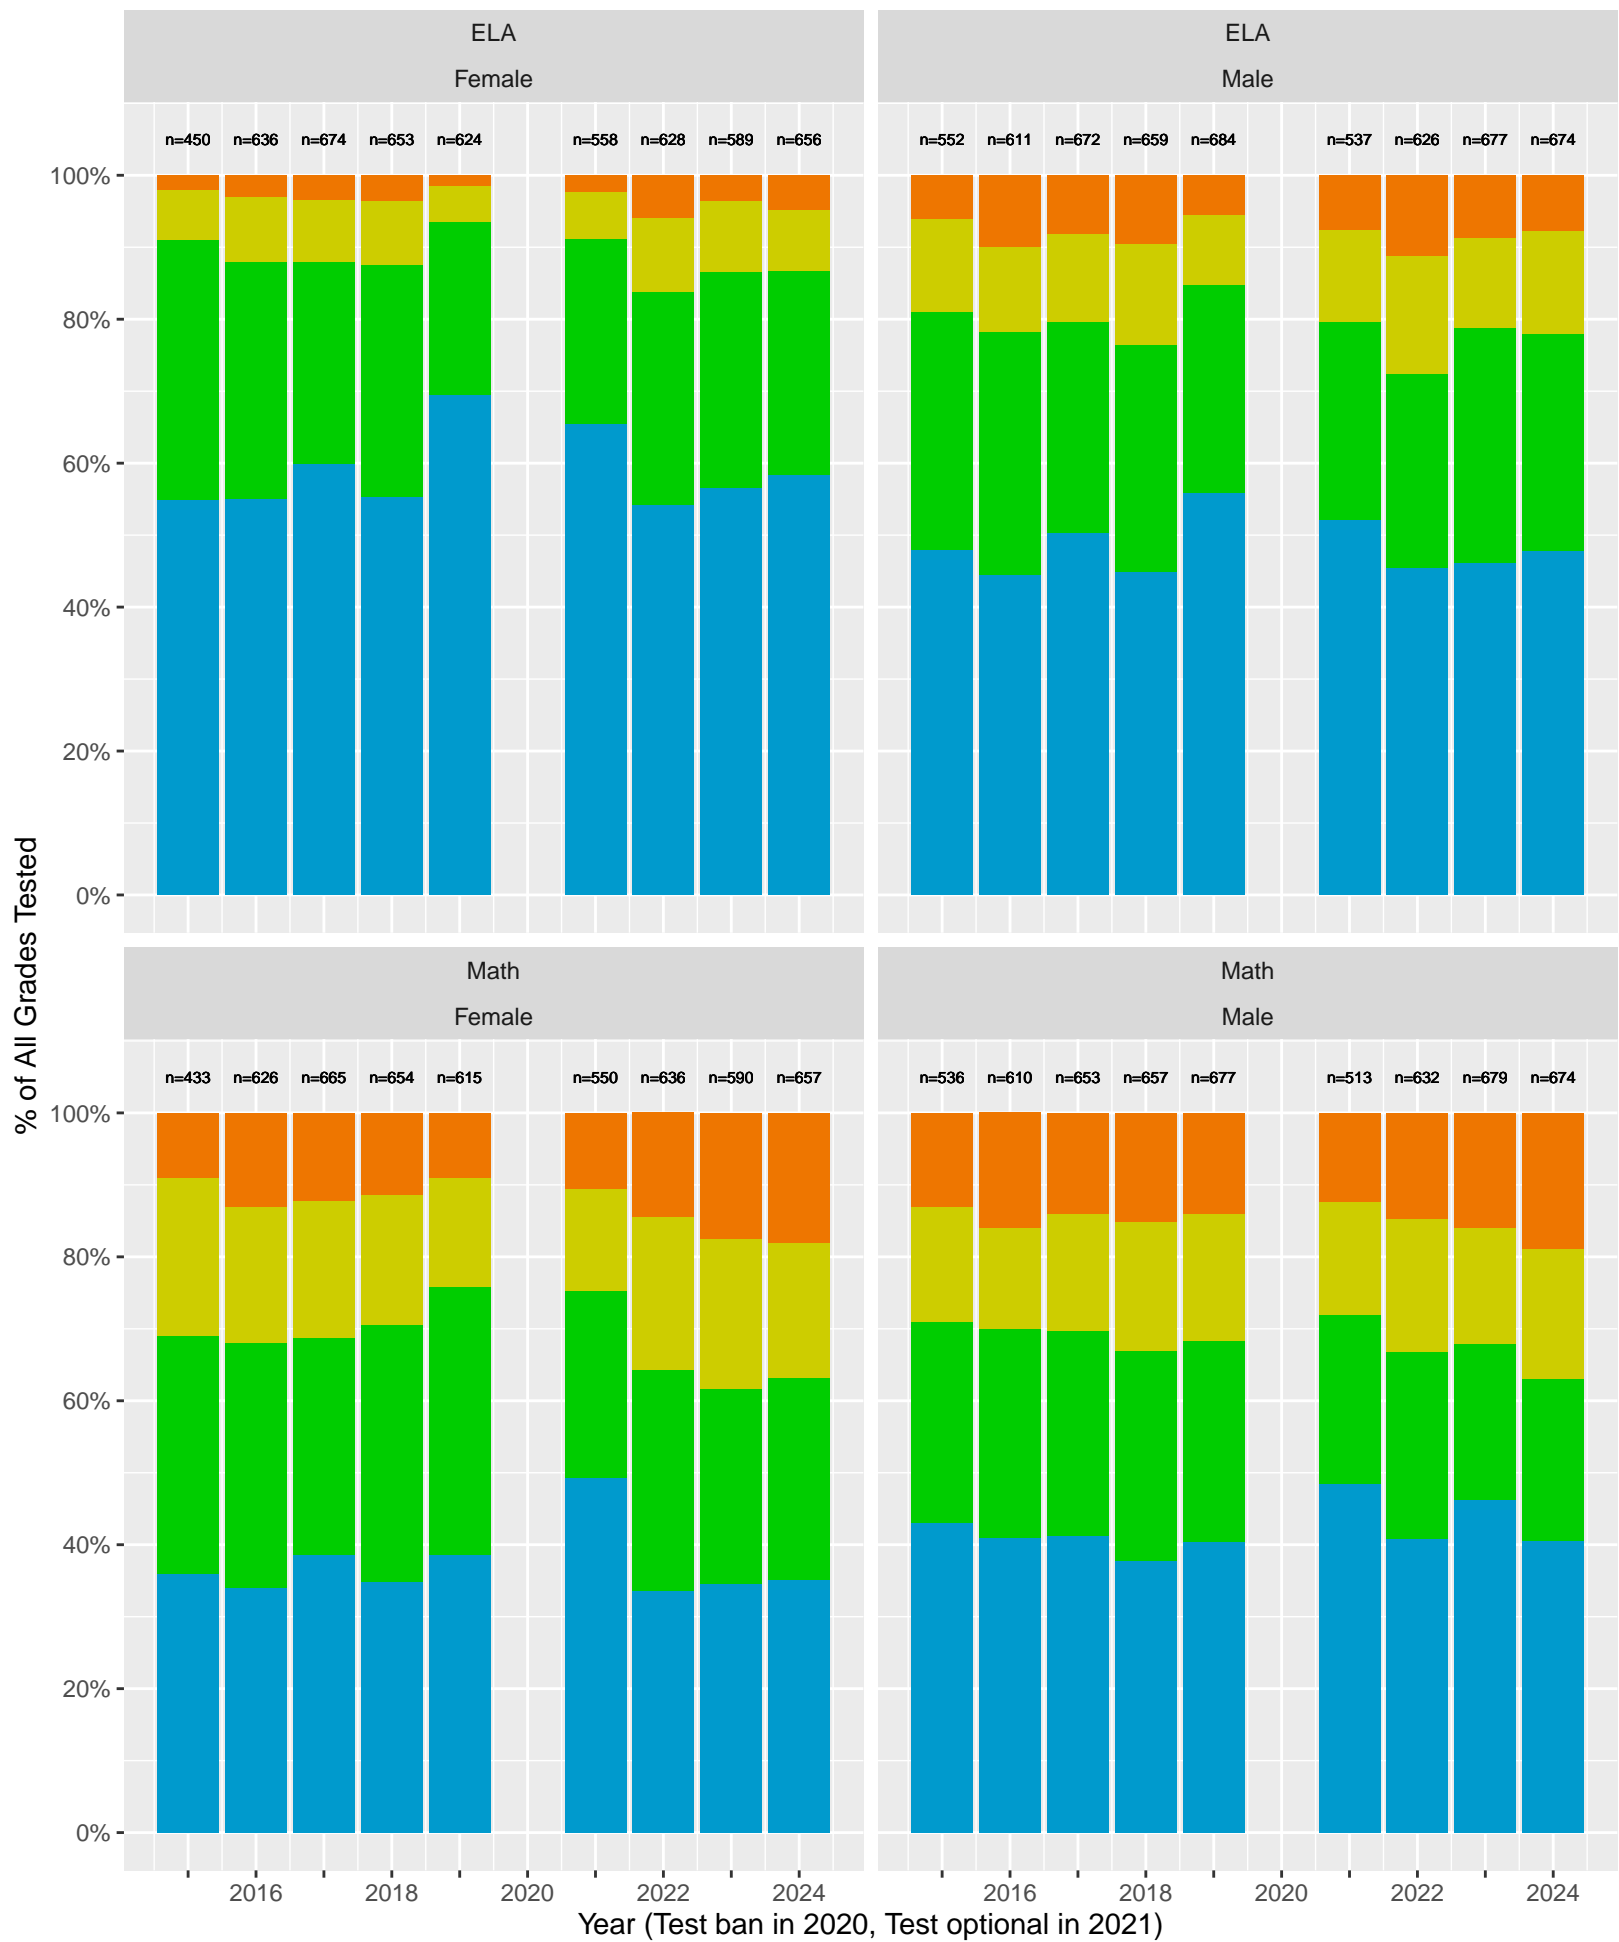

2015–24 CAASPP Trends for the Acalanes High School District

November 2024
Piedmont, California

TABLE OF CONTENTS

High Level ELA and Math, trending by Year and broken out by Grade.....	p 3
Year over Year (YoY) variation by Grade for Standard Met (and Exceeded).....	p 4
ELA and Math drilldown to Subject Areas 1–4, by Year, by Grade.....	p 5–8
Racial Distribution of Students in 2024.....	p 9
All Grade ELA and Math by Sex, (Non–)White, Disadvantage, Parent Ed.....	p 10–13
CAST Life Sciences, Physical Science, Earth and Space Science.....	p 14–16
CAST Life Sciences, Earth and Space by Sex.....	p 17
CAST Physical Science by (Non–)White, Parent Education.....	p 18–19

Key: ■ Above Standard ■ Near Standard ■ Below Standard

Acalanes High School District (Subject Area 2)

Key: ■ Above Standard ■ Near Standard ■ Below Standard

Acalanes High School District (Subject Area 3)

Key: ■ Above Standard ■ Near Standard ■ Below Standard

Acalanes High School District (Subject Area 4)

Key: ■ Above Standard ■ Near Standard ■ Below Standard

Racial distribution of Acalanes High School District students tested in 2024

Acalanes High School District by Sex

Key: ■ Standard Exceeded ■ Standard Met ■ Standard Nearly Met ■ Standard Not Met

Acalanes High School District by Non-White + White

Key: ■ Standard Exceeded ■ Standard Met ■ Standard Nearly Met ■ Standard Not Met