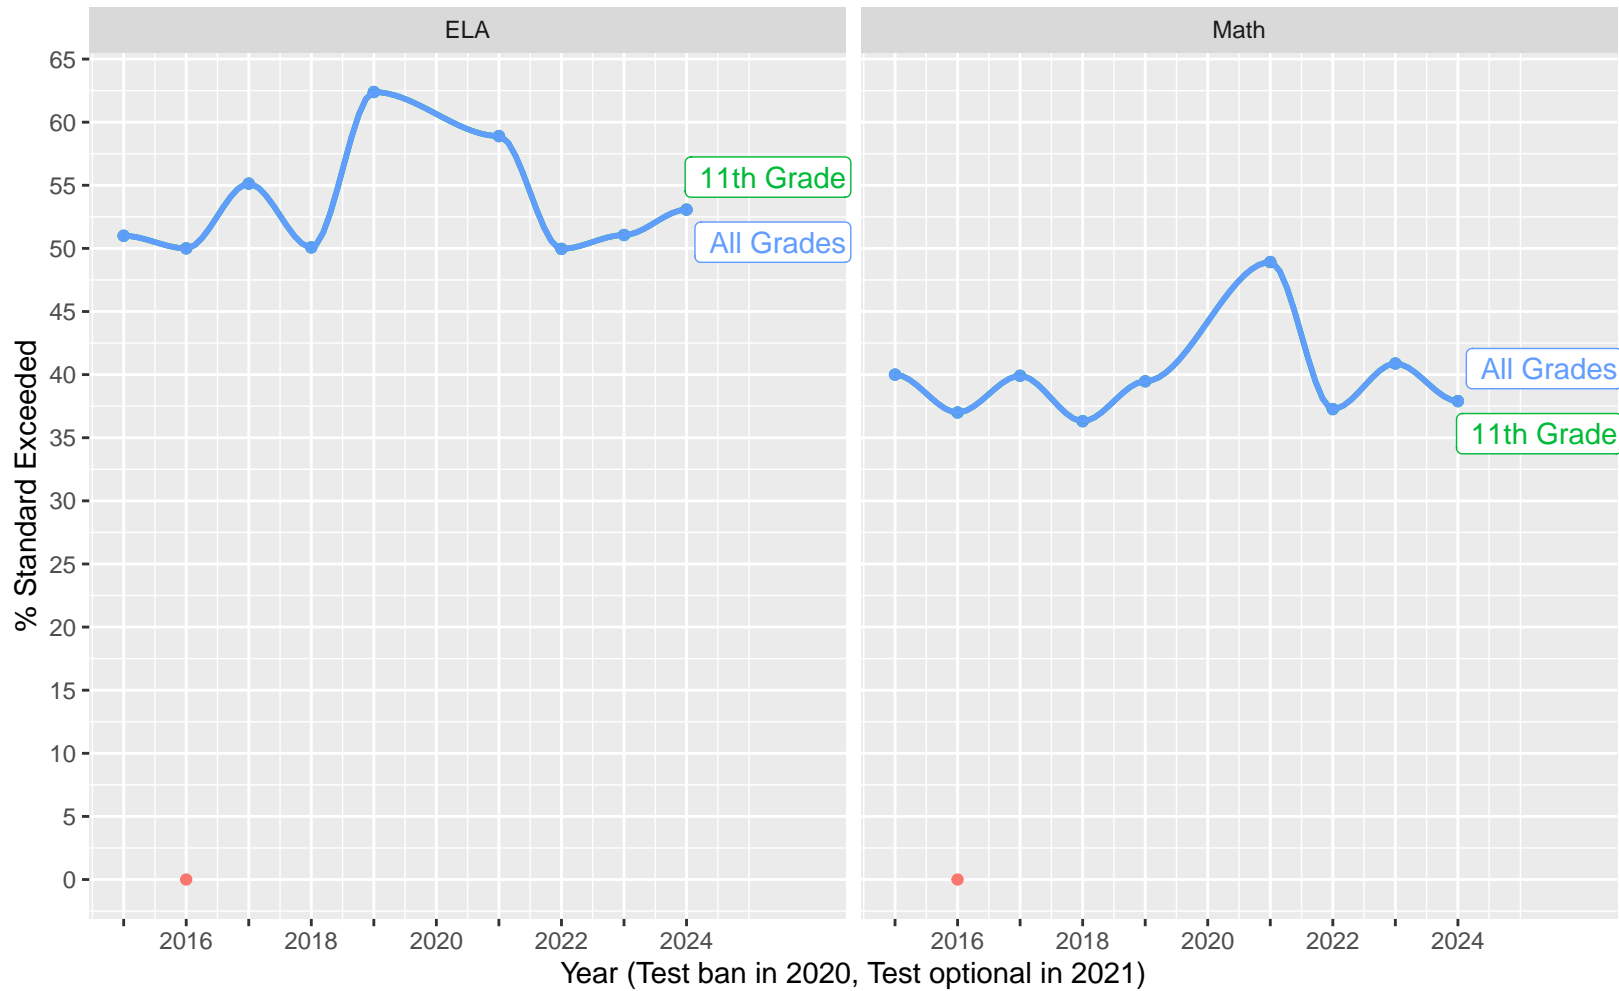

Grades stacked (trends, variance, outliers)