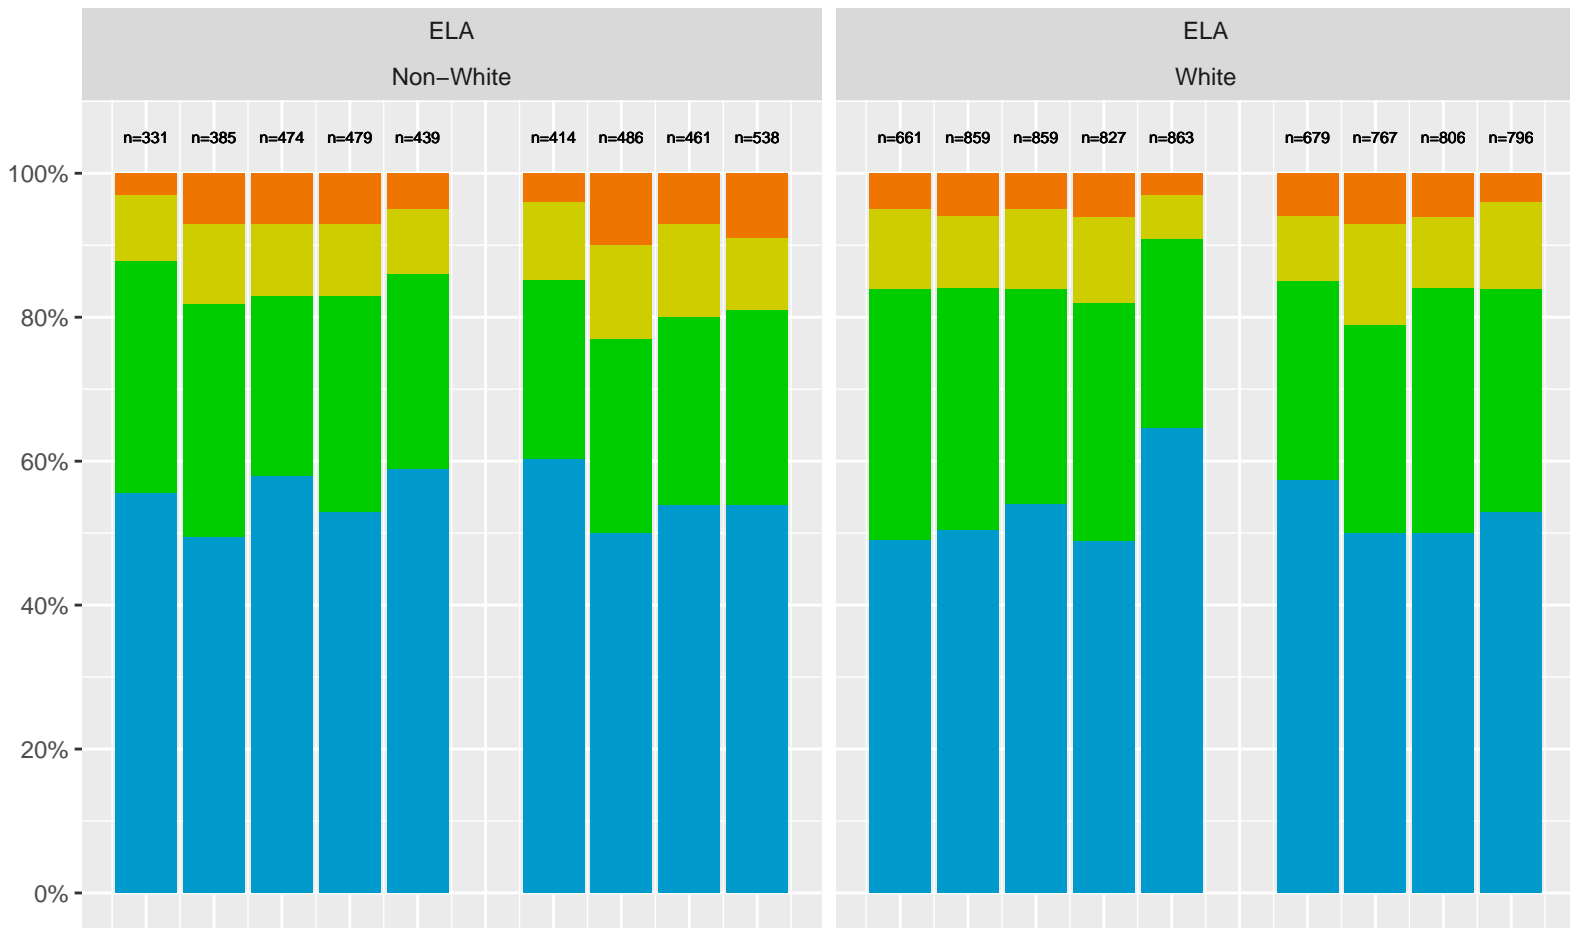

Key: ■ Above Standard ■ Near Standard ■ Below Standard

Acalanes High School District (Subject Area 4)

Key: ■ Above Standard ■ Near Standard ■ Below Standard

Racial distribution of Acalanes High School District students tested in 2024

Acalanes High School District by Sex

Key: ■ Standard Exceeded ■ Standard Met ■ Standard Nearly Met ■ Standard Not Met

Acalanes High School District by Non-White + White

Key: ■ Standard Exceeded ■ Standard Met ■ Standard Nearly Met ■ Standard Not Met