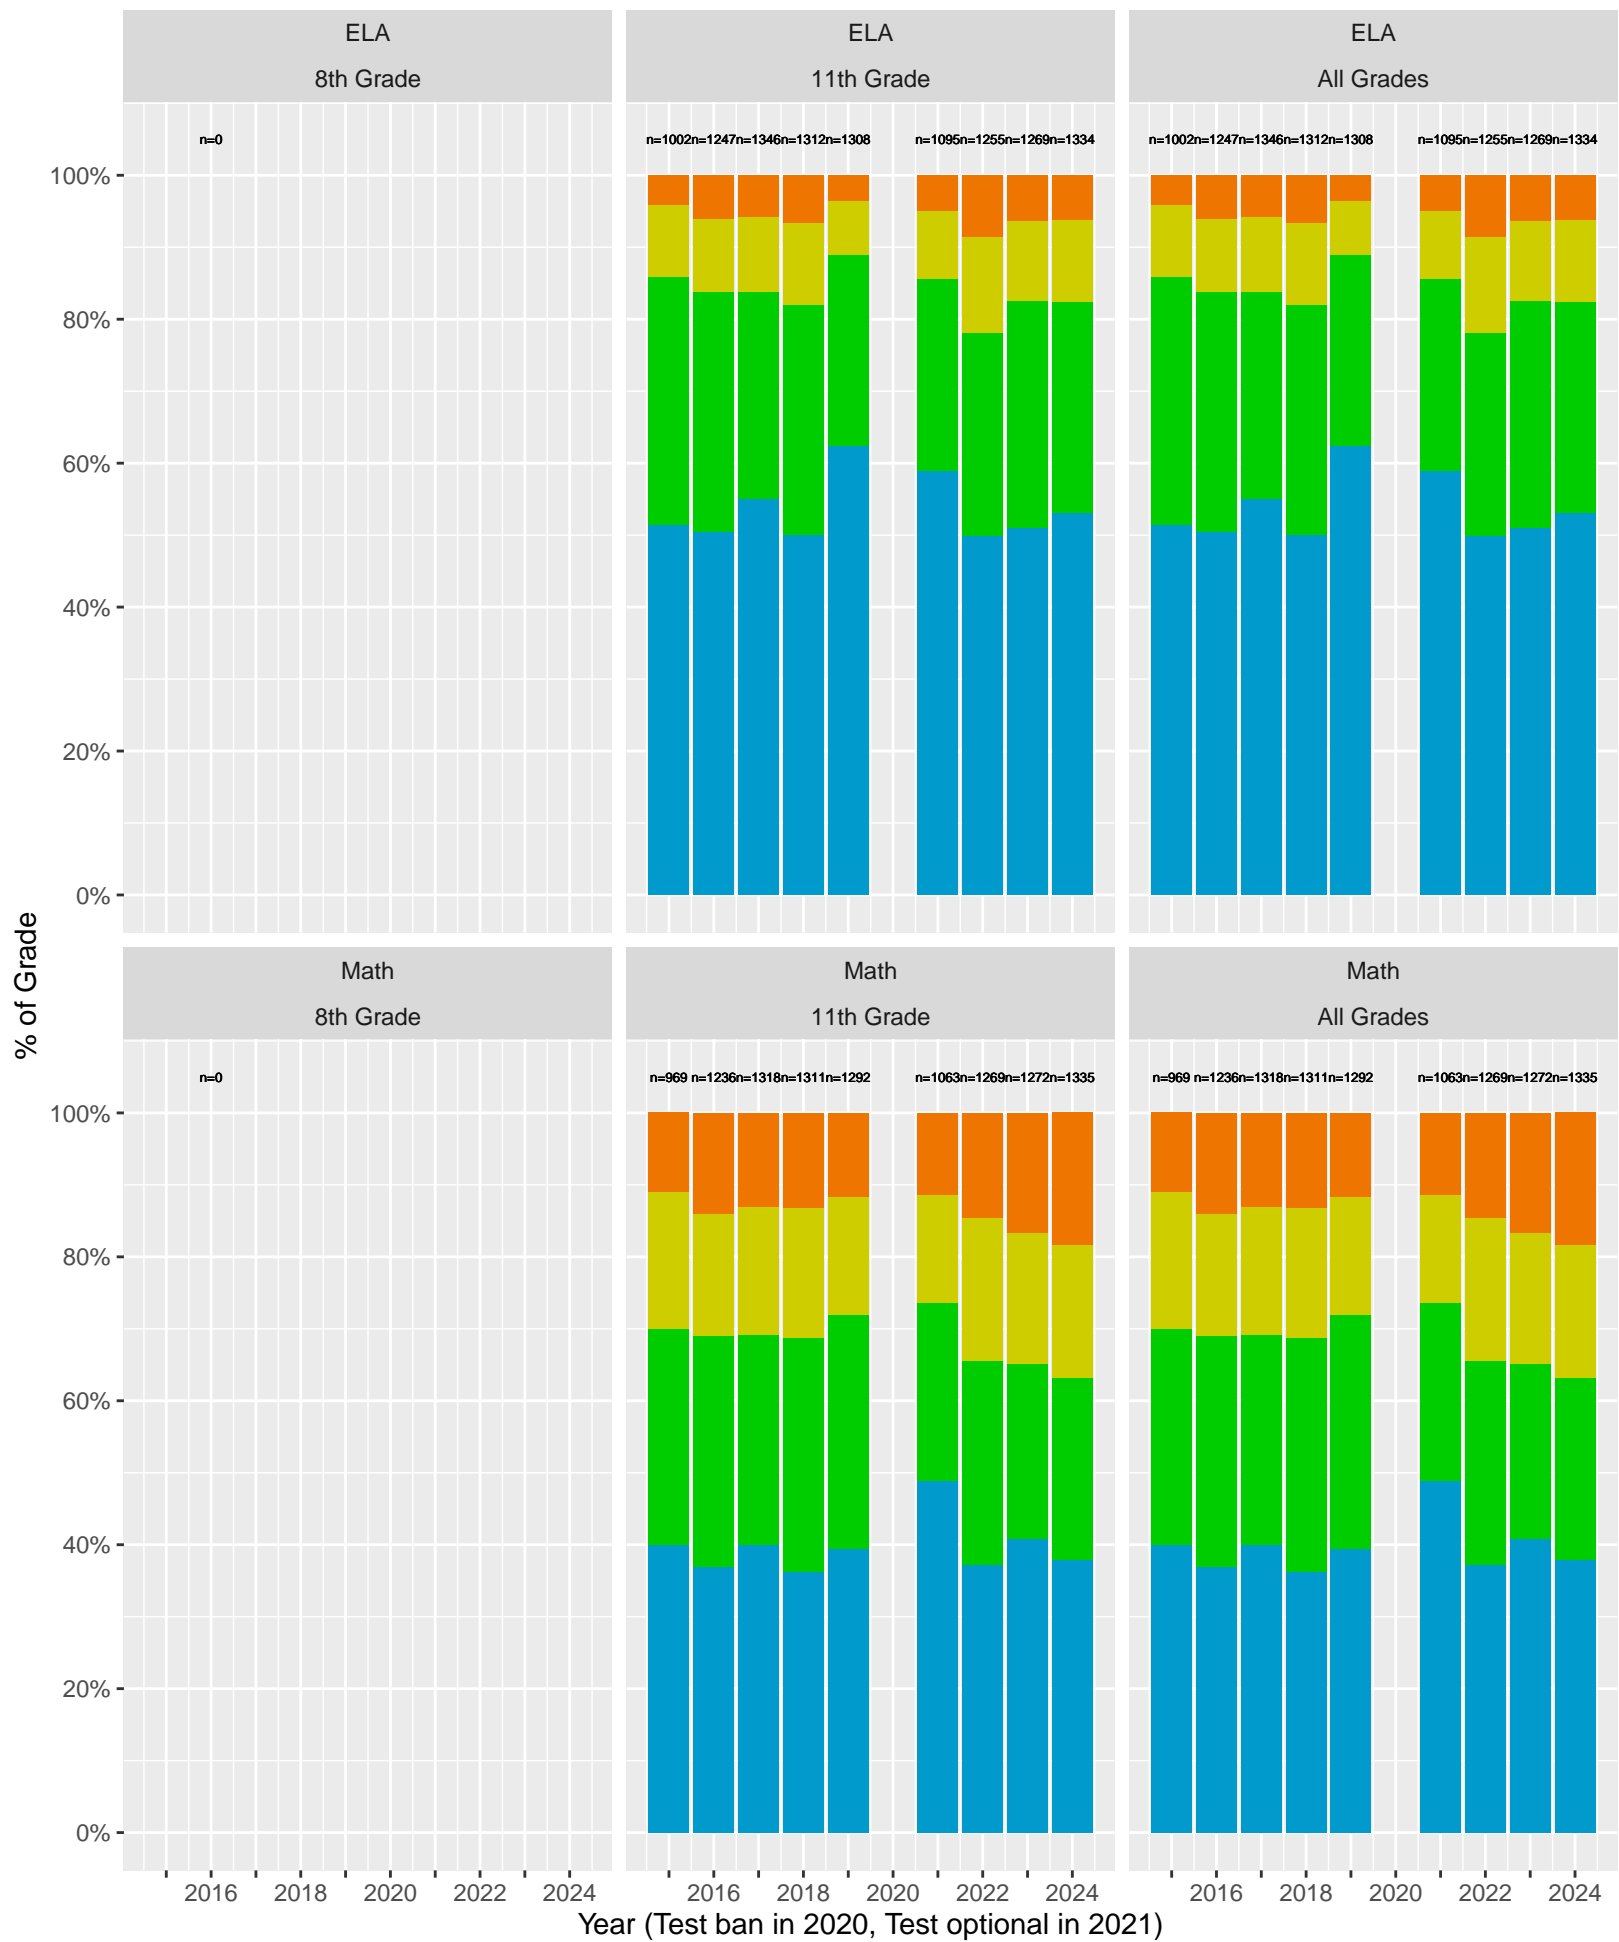

2015–24 CAASPP Trends for the Acalanes High School District

November 2024
Piedmont, California

TABLE OF CONTENTS

High Level ELA and Math, trending by Year and broken out by Grade.....	p 3
Year over Year (YoY) variation by Grade for Standard Met (and Exceeded).....	p 4
ELA and Math drilldown to Subject Areas 1–4, by Year, by Grade.....	p 5–8
Racial Distribution of Students in 2024.....	p 9
All Grade ELA and Math by Sex, (Non–)White, Disadvantage, Parent Ed.....	p 10–13
CAST Life Sciences, Physical Science, Earth and Space Science.....	p 14–16
CAST Life Sciences, Earth and Space by Sex.....	p 17
CAST Physical Science by (Non–)White, Parent Education.....	p 18–19

CAASPP Test Performance: Acalanes High School District

Key: ■ Standard Exceeded ■ Standard Met ■ Standard Nearly Met ■ Standard Not Met

Grades stacked (trends, variance, outliers)

Acalanes High School District (Subject Area 1)

Key: ■ Above Standard ■ Near Standard ■ Below Standard

Acalanes High School District (Subject Area 2)

Key: ■ Above Standard ■ Near Standard ■ Below Standard

Acalanes High School District (Subject Area 3)

Acalanes High School District by Sex

Key: ■ Standard Exceeded ■ Standard Met ■ Standard Nearly Met ■ Standard Not Met

Acalanes High School District by Non-White + White

Key: ■ Standard Exceeded ■ Standard Met ■ Standard Nearly Met ■ Standard Not Met