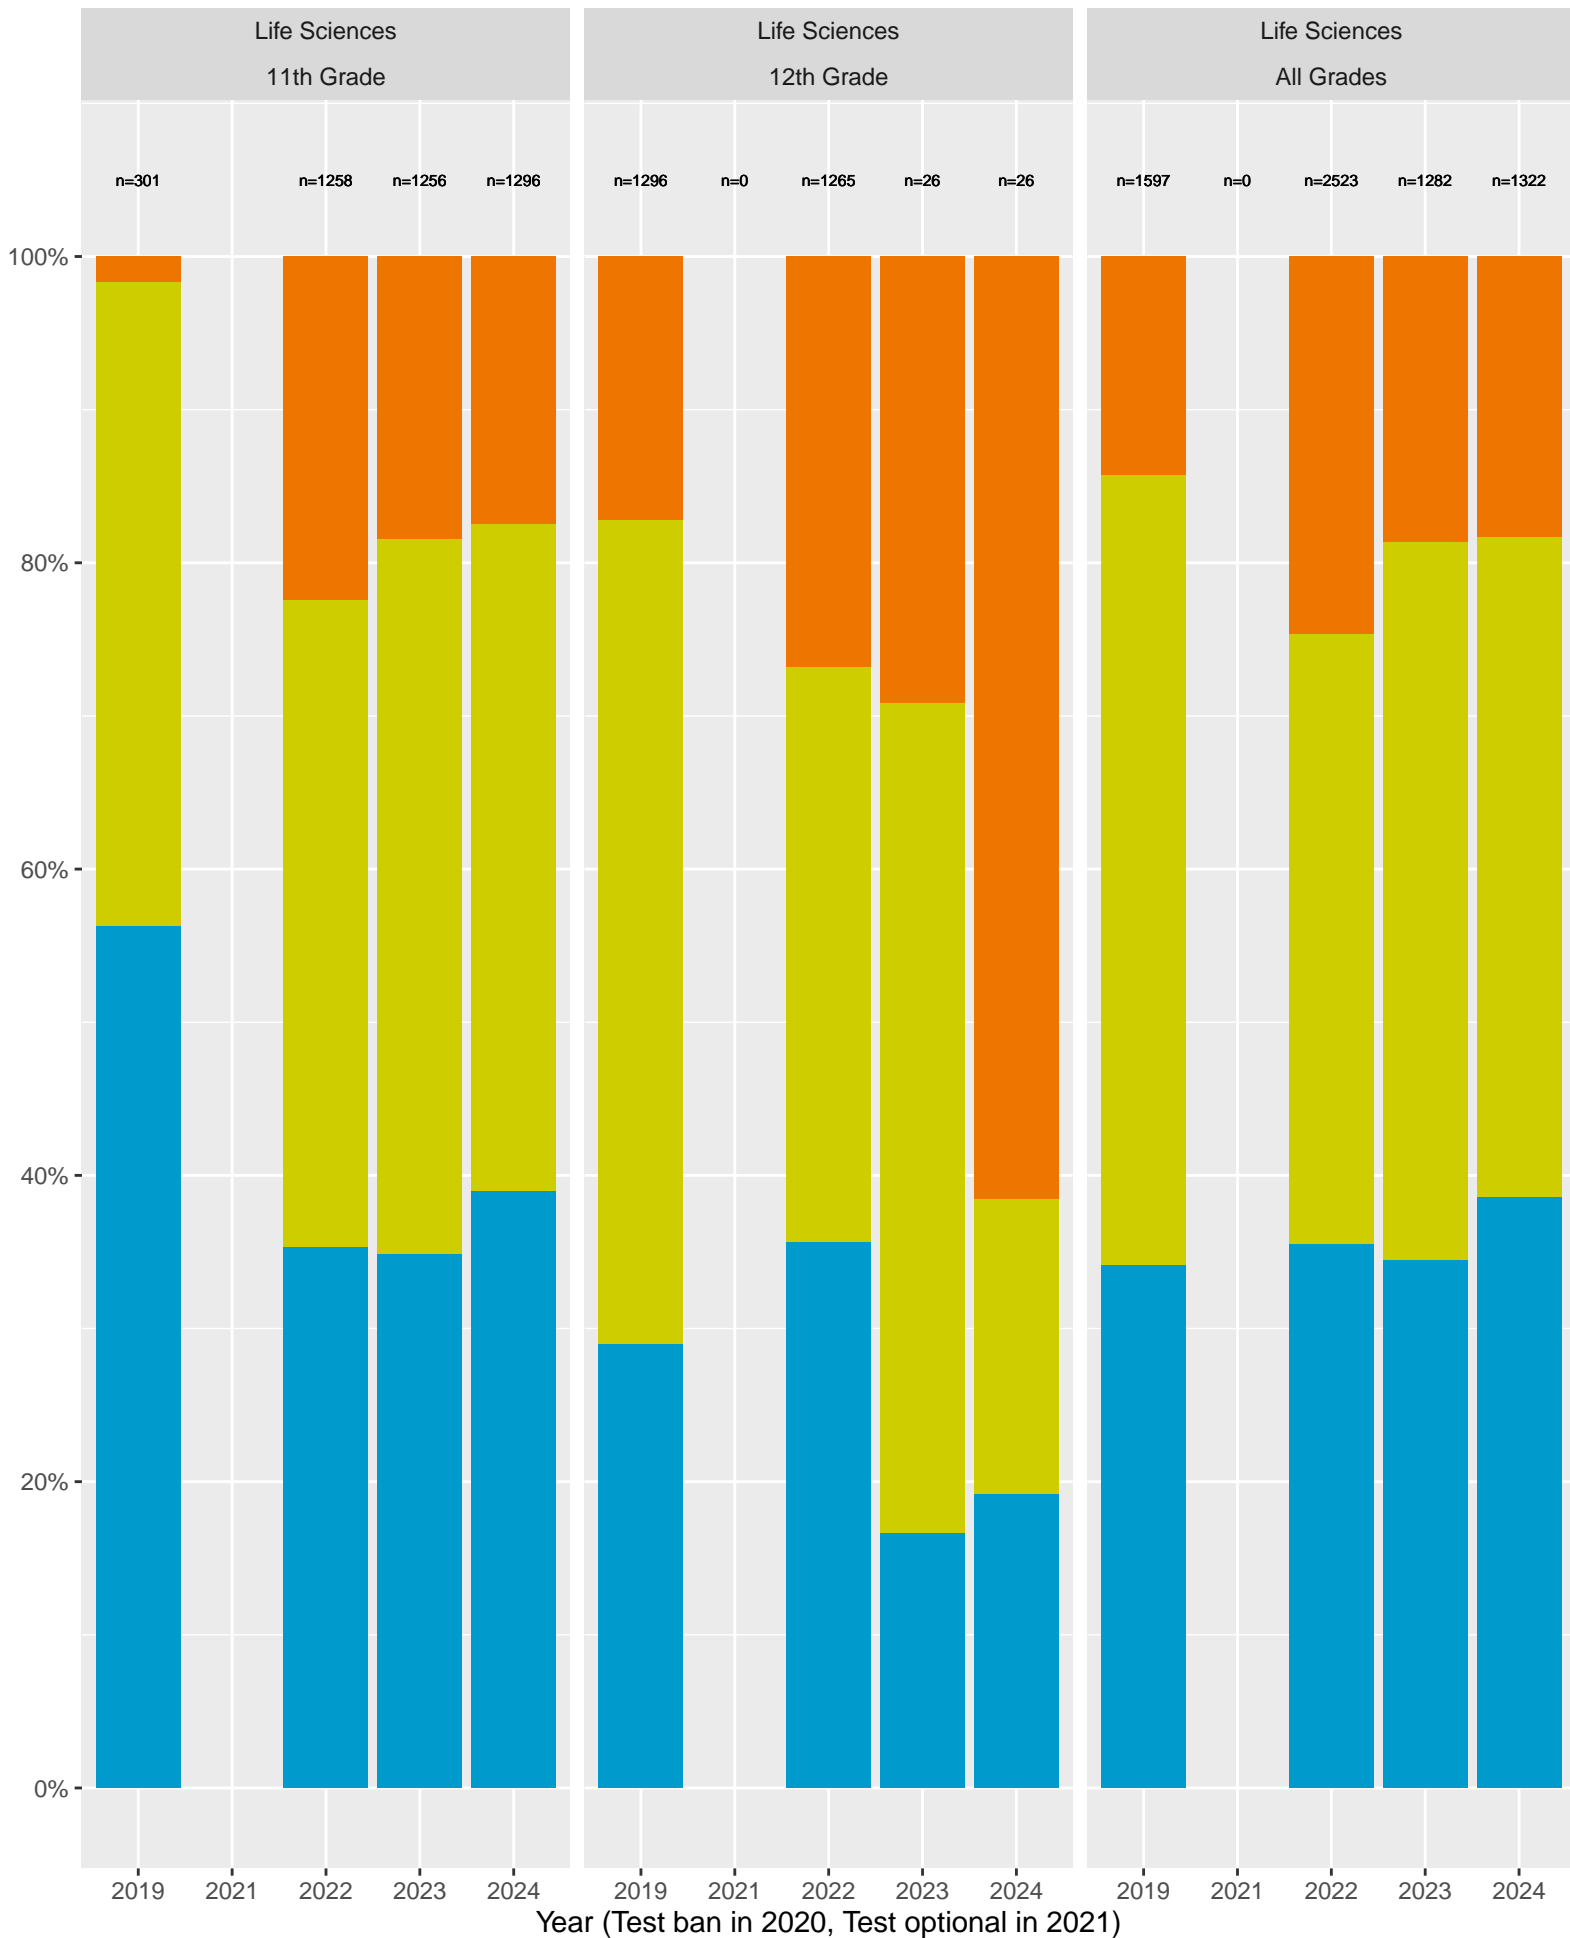

CA Science Test (CAST): Acalanes High School District (Life Sciences)

Key: ■ Above Standard ■ Near Standard ■ Below Standard