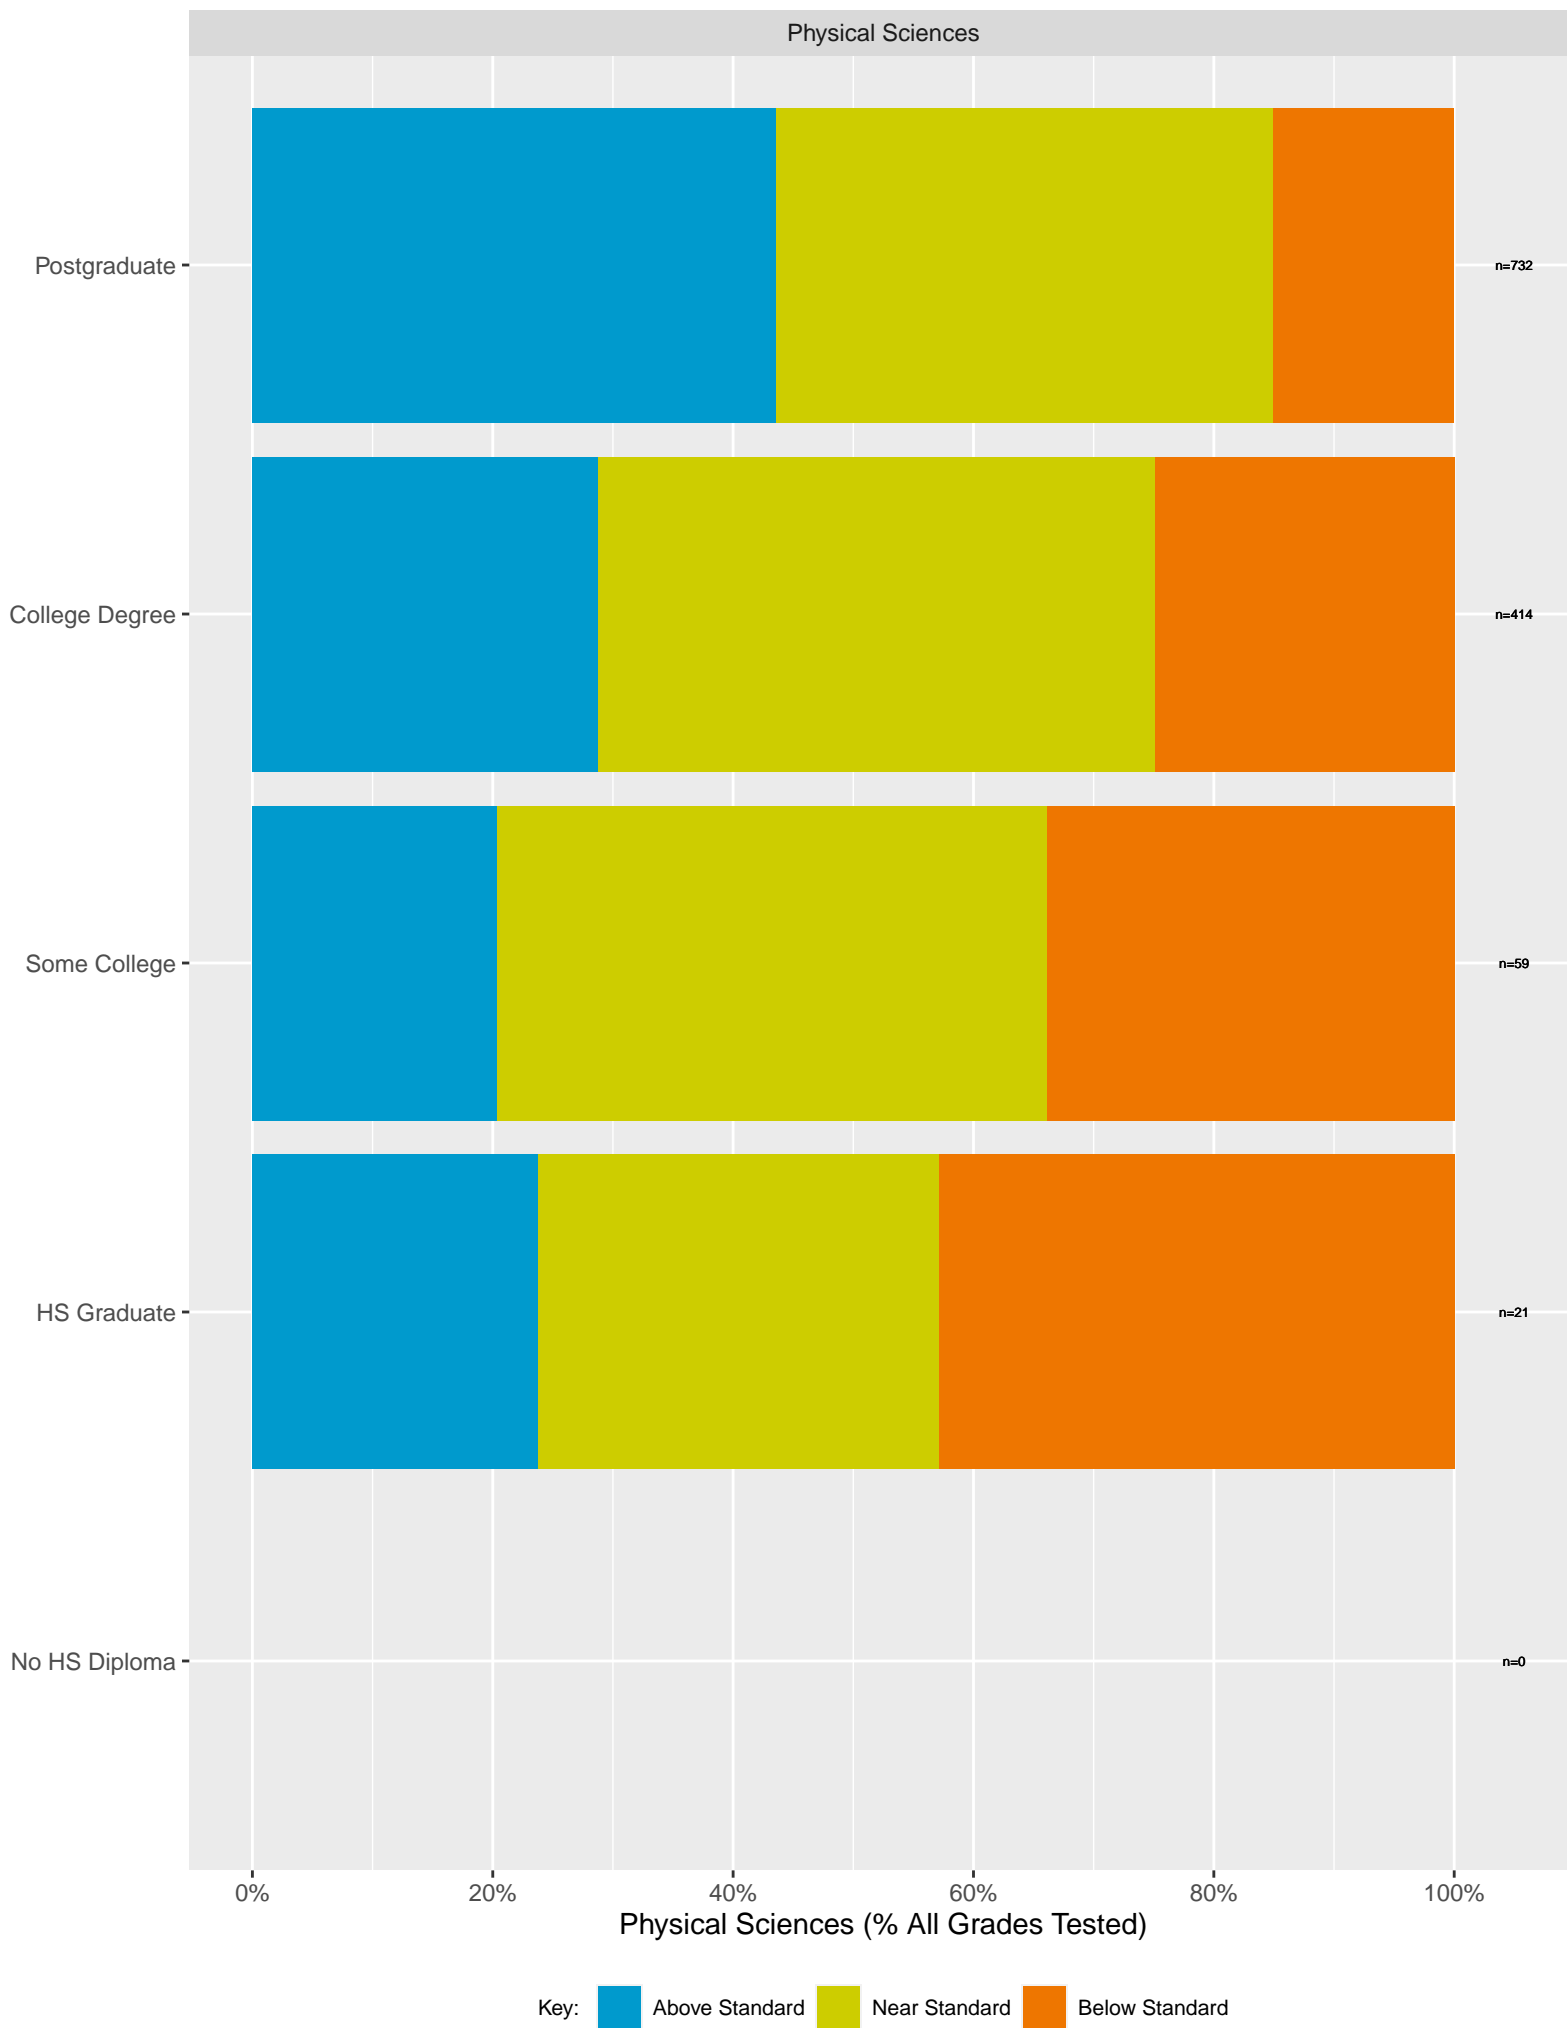

Acalanes High School District CAST (2024) by Parent's Education Level