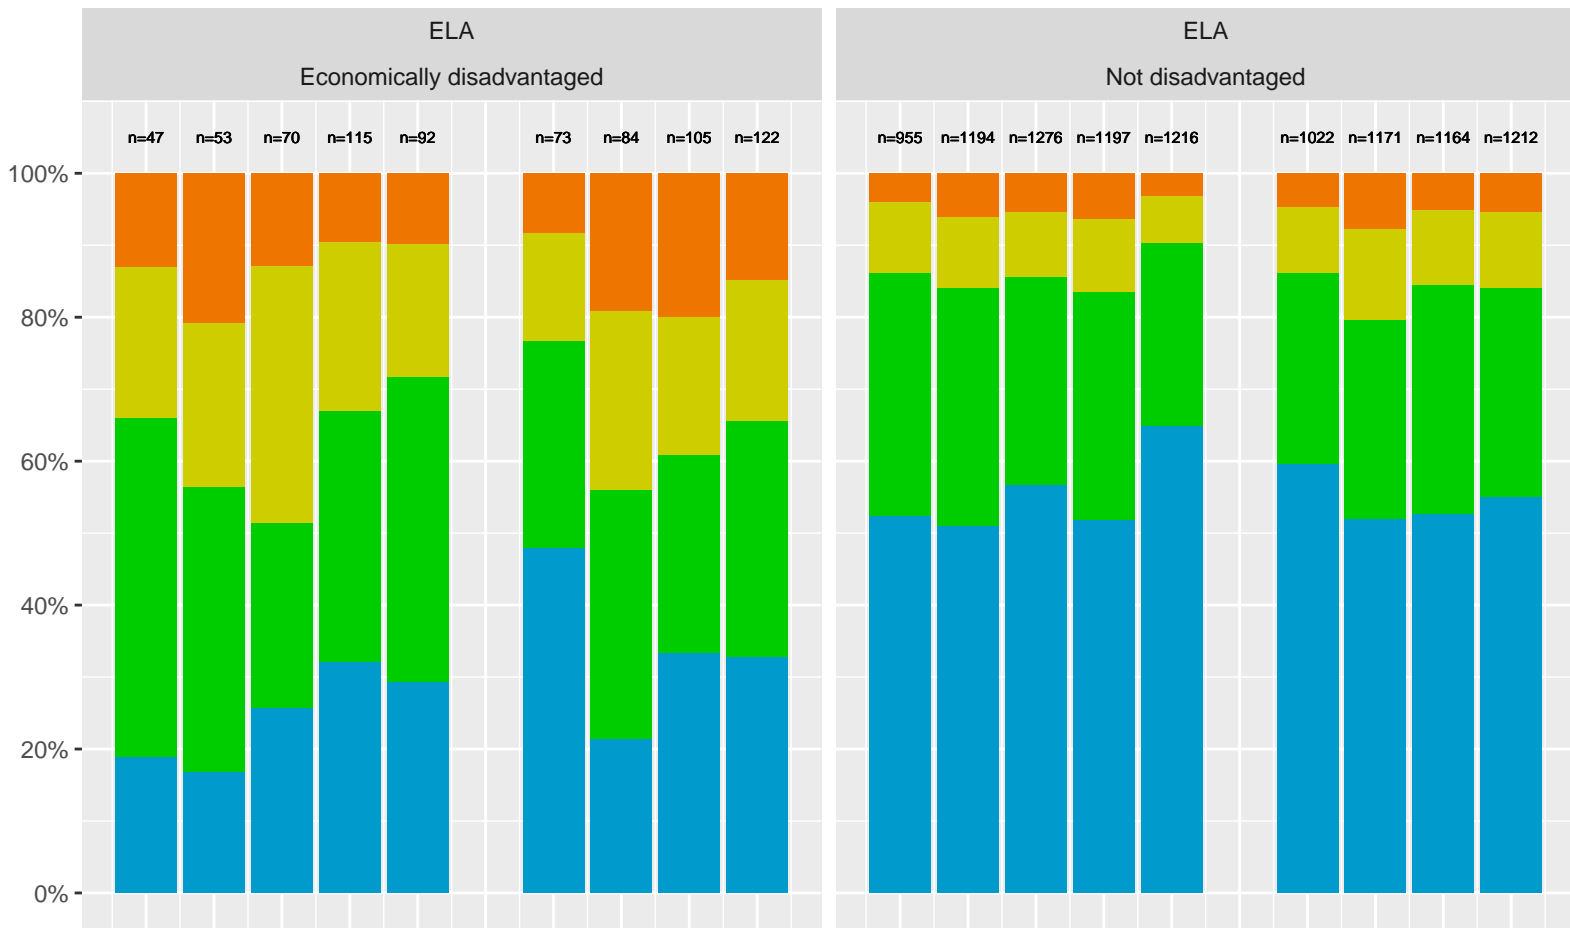

Acalanes High School District by Sex

Key: ■ Standard Exceeded ■ Standard Met ■ Standard Nearly Met ■ Standard Not Met

Acalanes High School District by Non-White + White

Key: ■ Standard Exceeded ■ Standard Met ■ Standard Nearly Met ■ Standard Not Met

Acalanes High School District by Economic Disadvantage

Key: ■ Standard Exceeded ■ Standard Met ■ Standard Nearly Met ■ Standard Not Met

Acalanes High School District (2024) by Parent's Education Level

Key: ■ Standard Exceeded ■ Standard Met ■ Standard Nearly Met ■ Standard Not Met