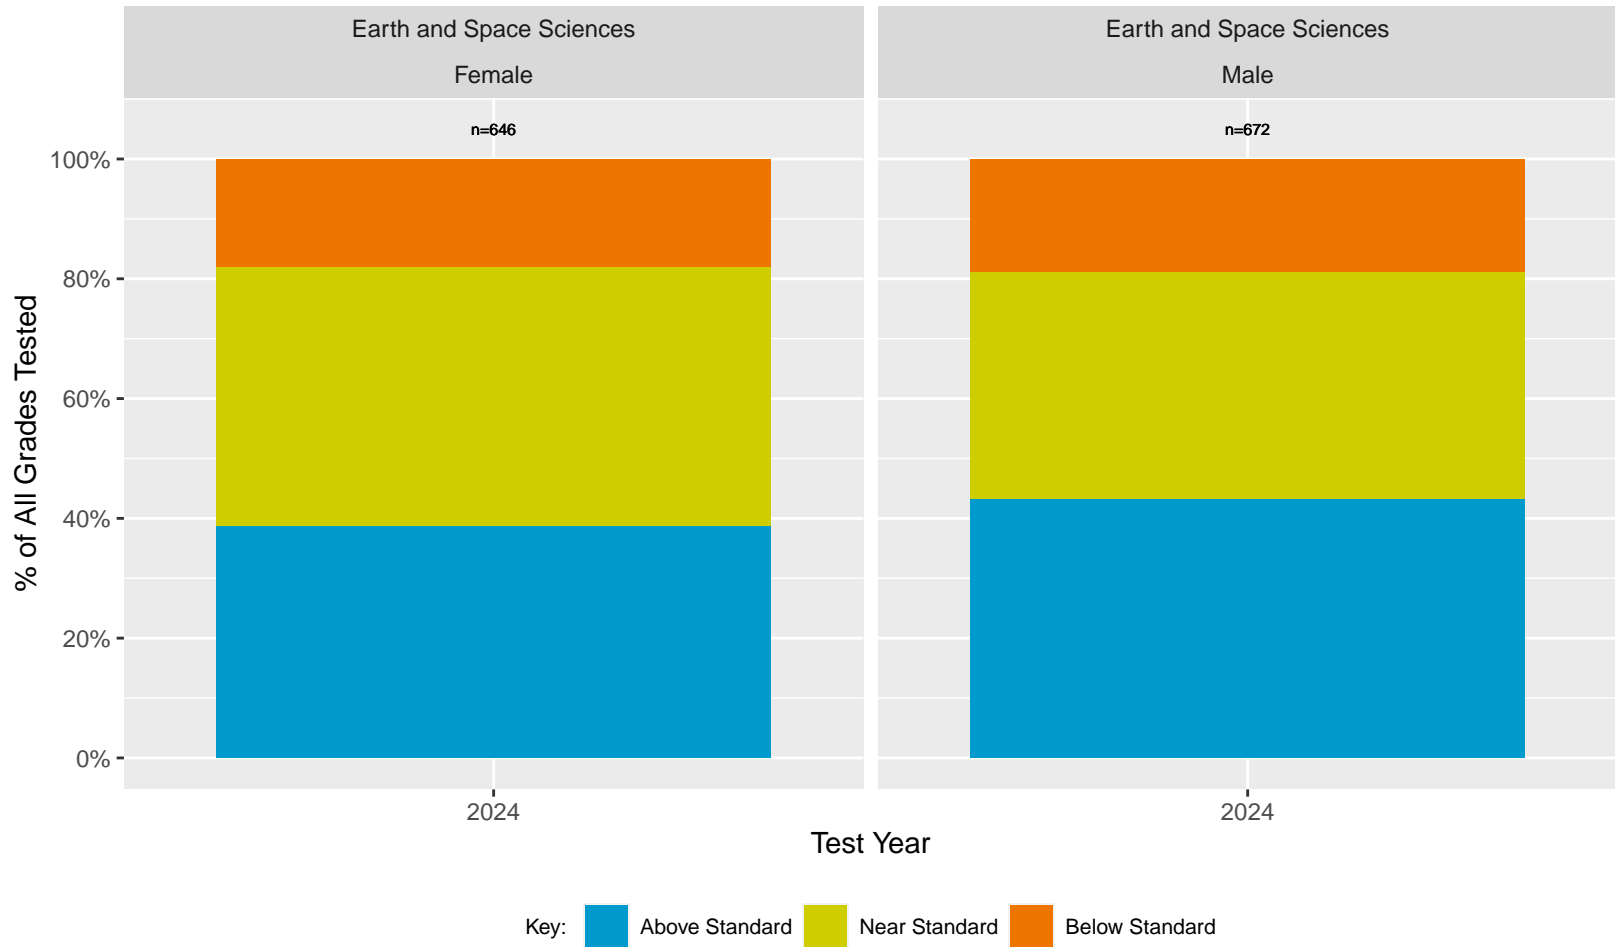

CA Science Test (CAST): Acalanes High School District (Earth and Space Sciences)

Key: ■ Above Standard ■ Near Standard ■ Below Standard

CA Science Test (CAST): Acalanes High School District (Sex)

CA Science Test (CAST): Acalanes High School District (Sex)

CA Science Test (CAST): Acalanes High School District by Non-White + White

Acalanes High School District CAST (2024) by Parent's Education Level

Parents for Educational Excellence in Piedmont

Analysis by: Hari Titan, Ph.D.