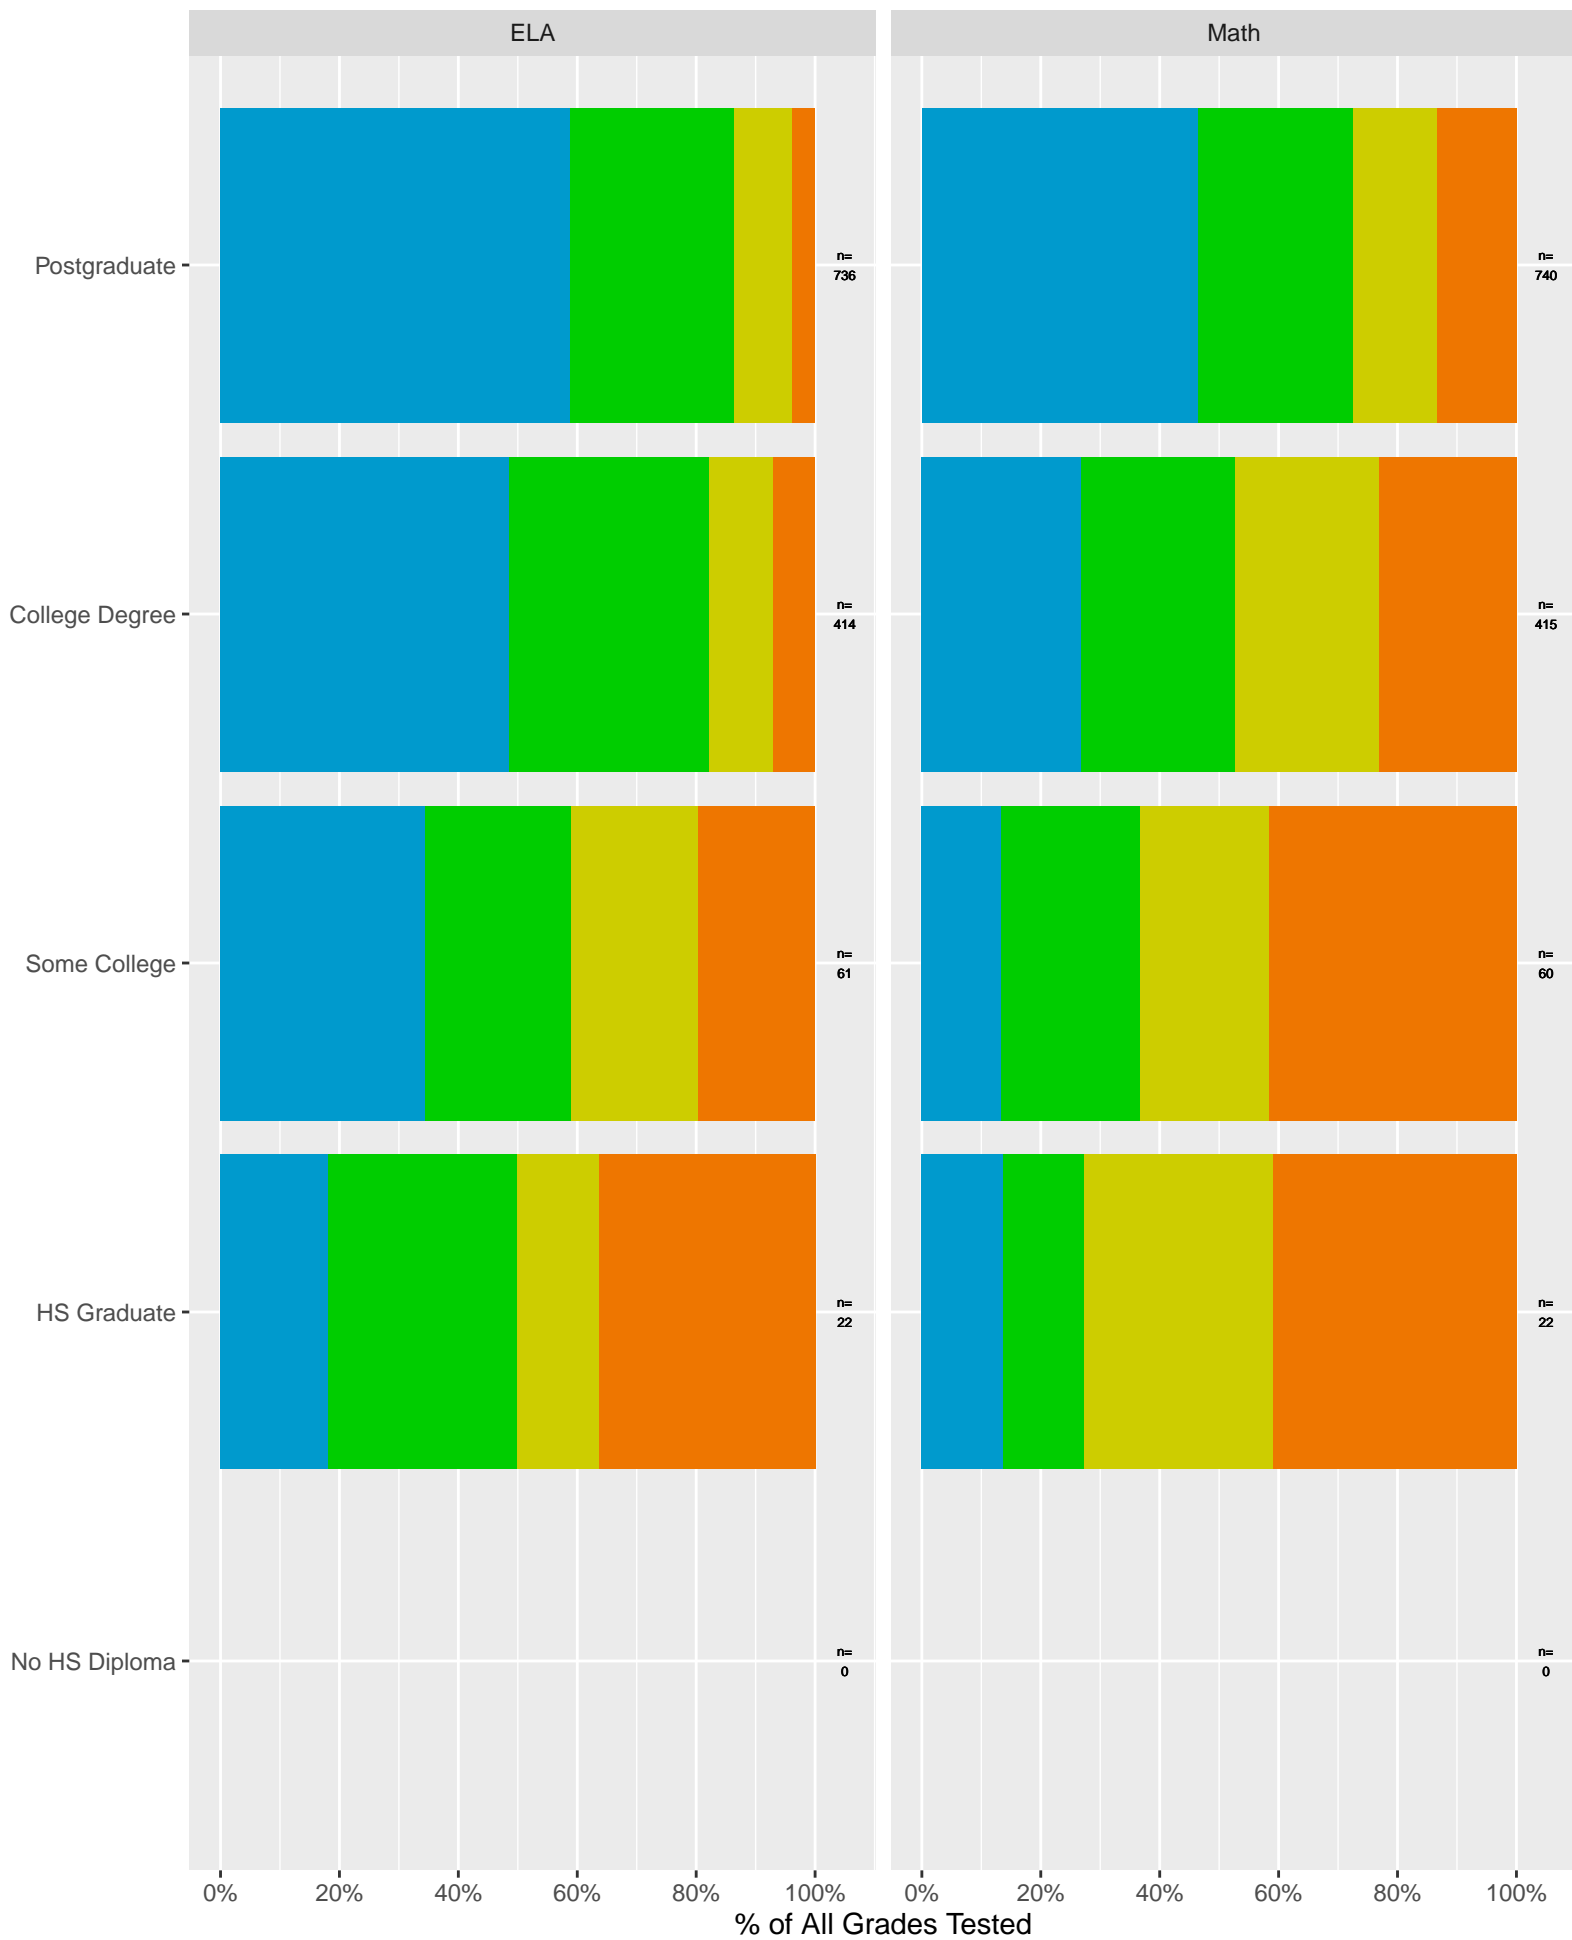

Acalanes High School District (2024) by Parent's Education Level

Key: ■ Standard Exceeded ■ Standard Met ■ Standard Nearly Met ■ Standard Not Met