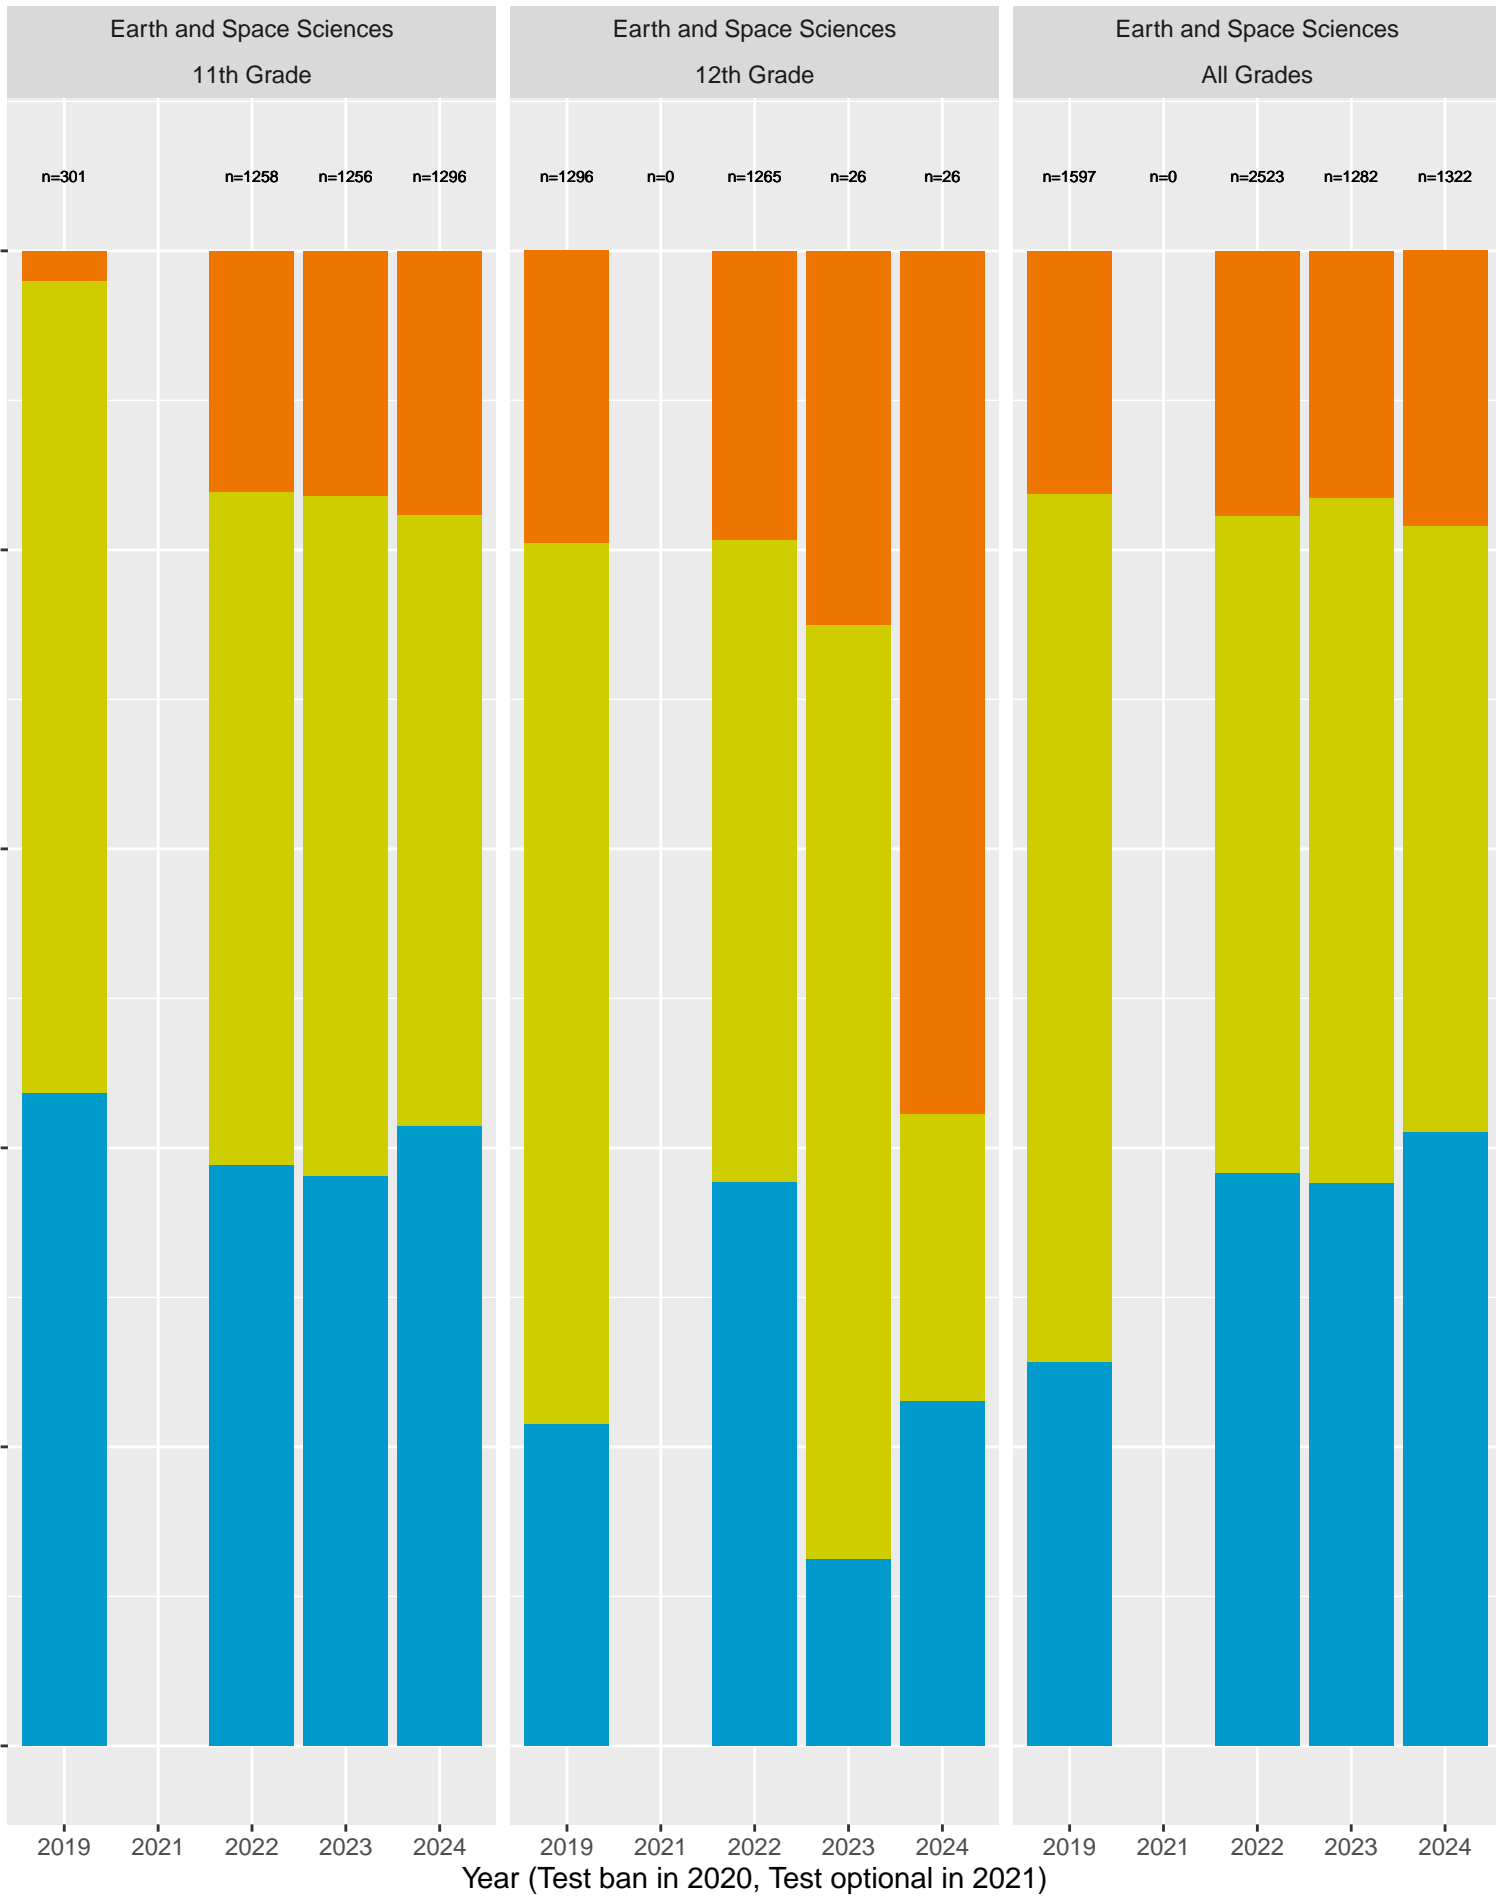

Acalanes High School District by Sex

Key: ■ Standard Exceeded ■ Standard Met ■ Standard Nearly Met ■ Standard Not Met

Acalanes High School District by Non-White + White

Key: ■ Standard Exceeded ■ Standard Met ■ Standard Nearly Met ■ Standard Not Met

CA Science Test (CAST): Acalanes High School District (Earth and Space Sciences)

Key: ■ Above Standard ■ Near Standard ■ Below Standard

CA Science Test (CAST): Acalanes High School District (Sex)

CA Science Test (CAST): Acalanes High School District (Sex)