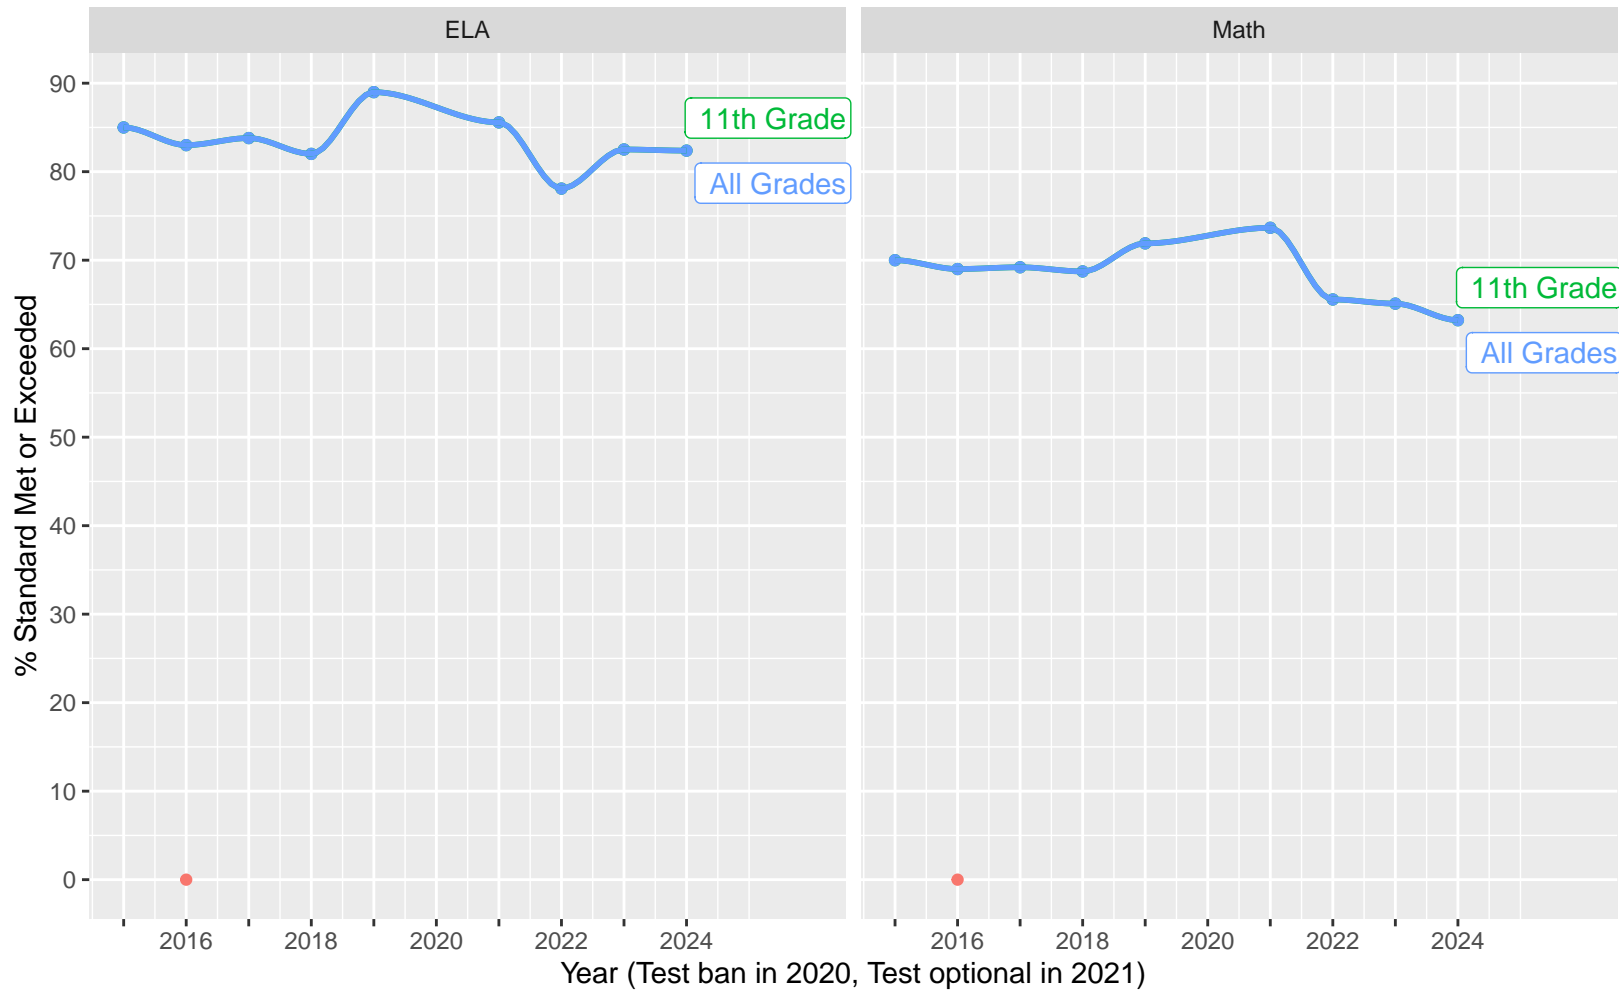

Grades stacked (trends, variance, outliers)