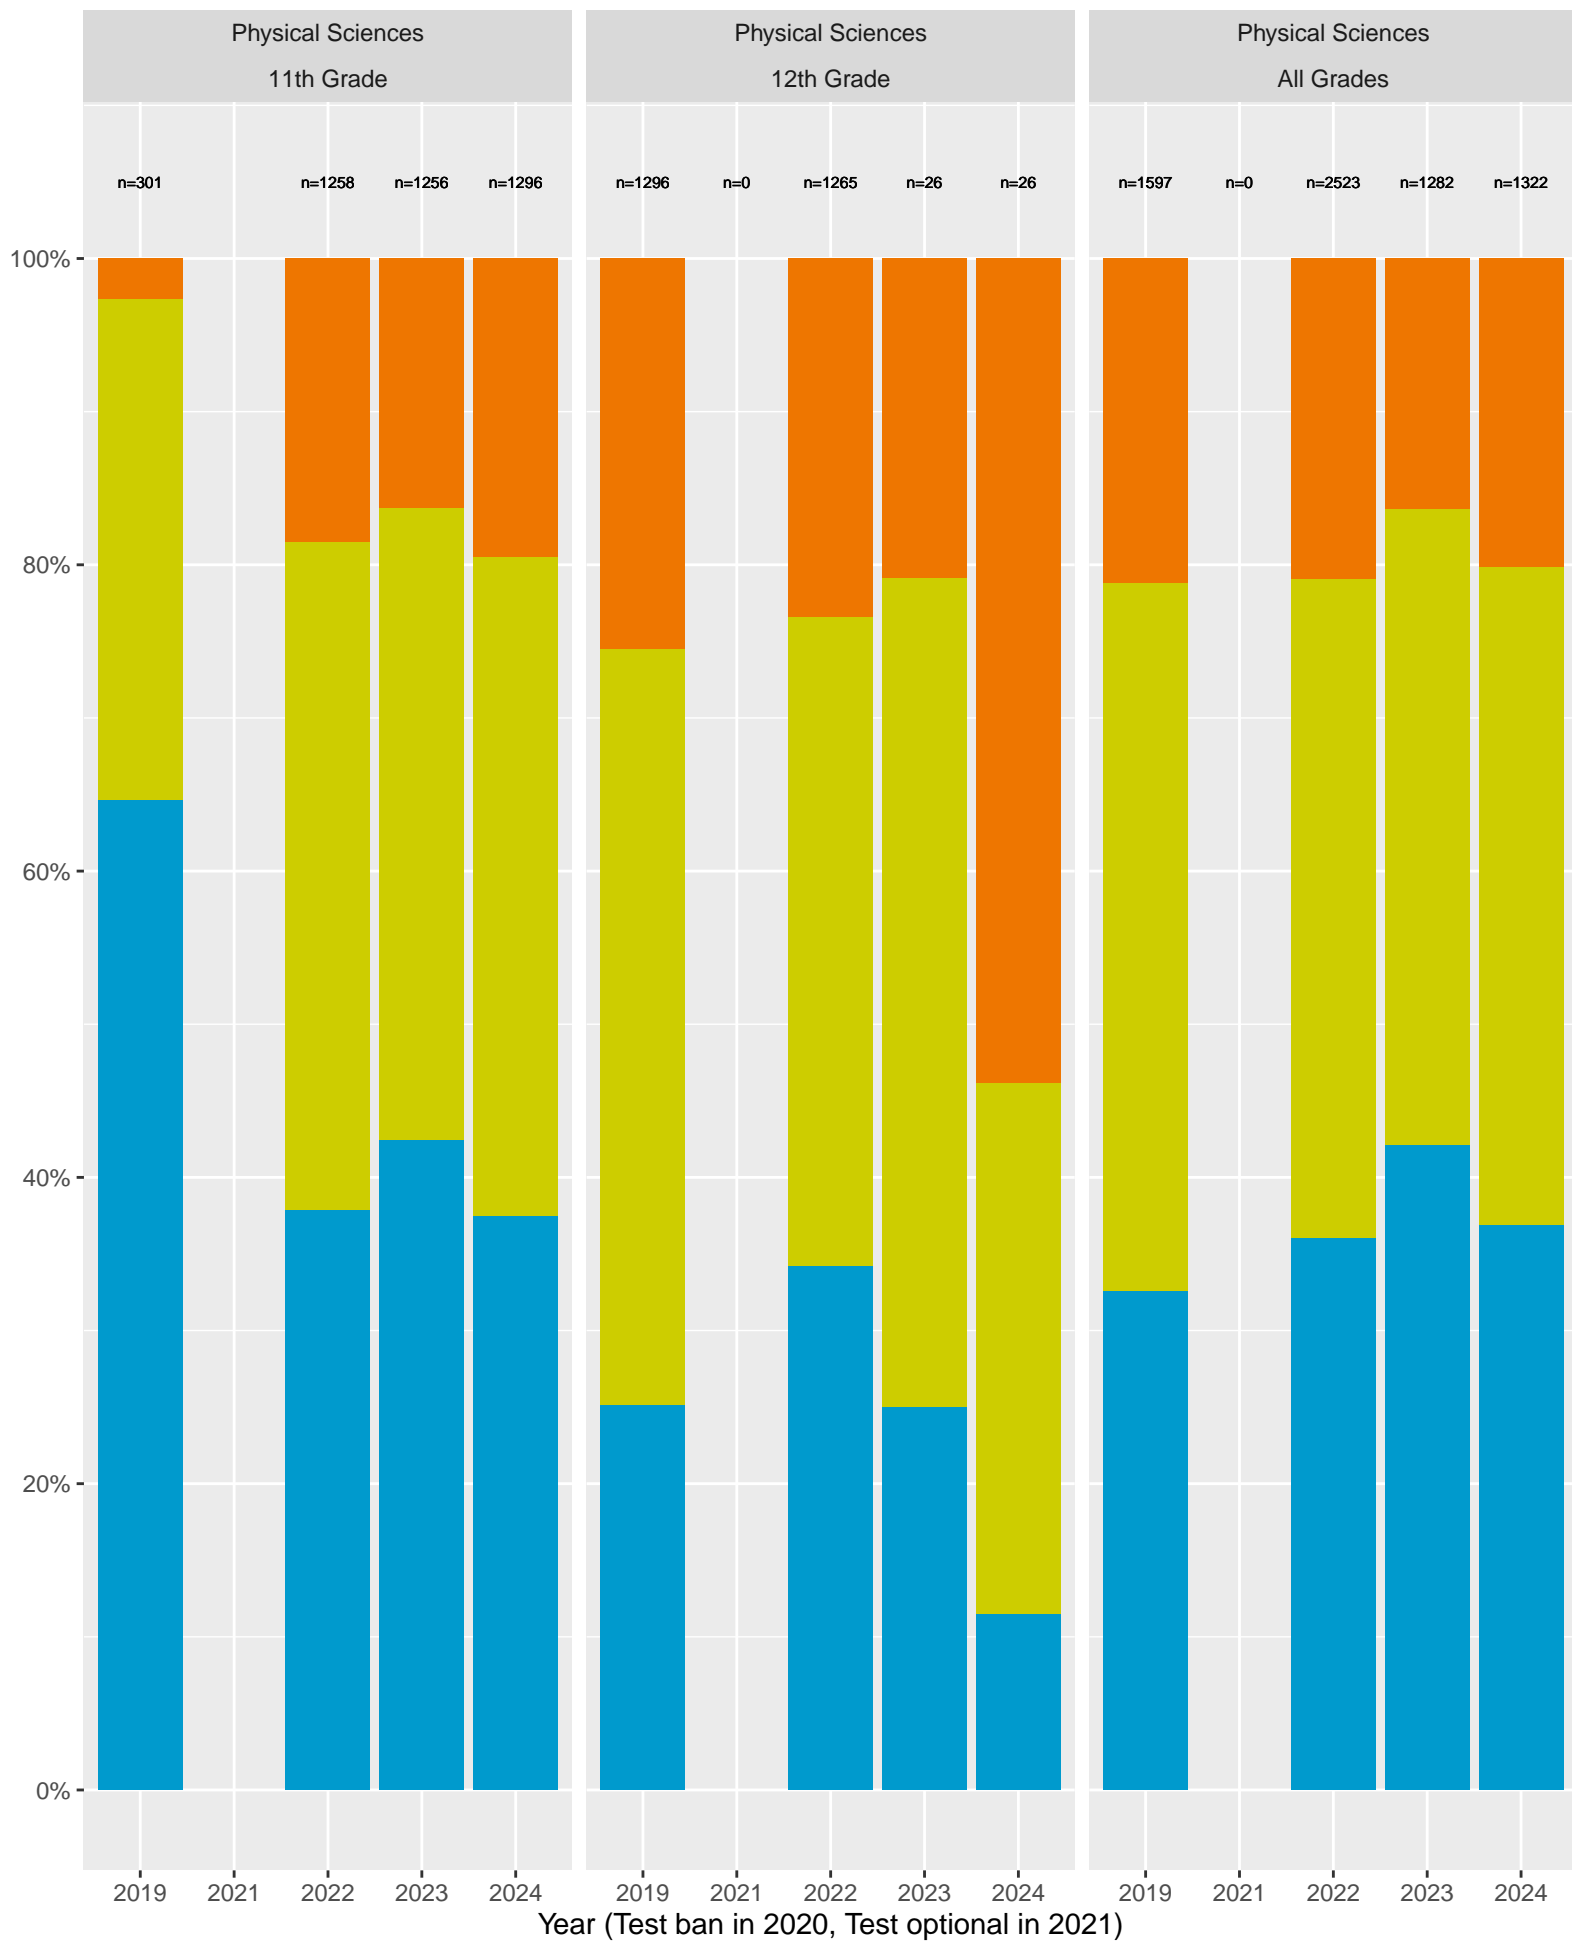

CA Science Test (CAST): Acalanes High School District (Physical Sciences)

Key: ■ Above Standard ■ Near Standard ■ Below Standard