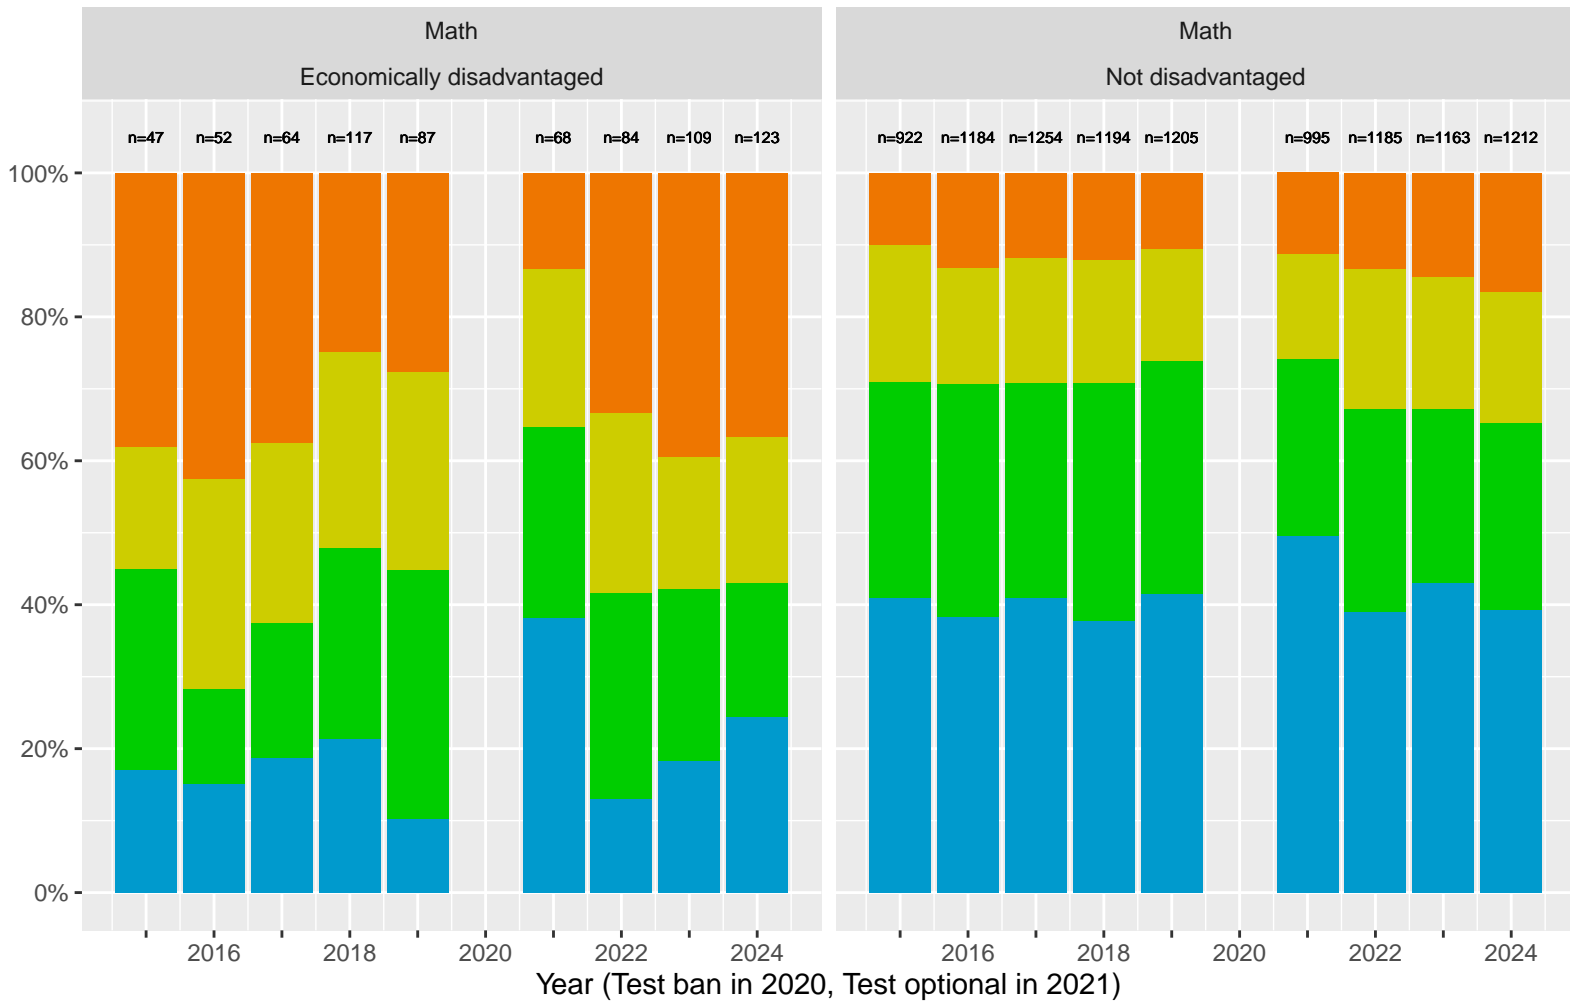

Acalanes High School District by Economic Disadvantage

Key: ■ Standard Exceeded ■ Standard Met ■ Standard Nearly Met ■ Standard Not Met