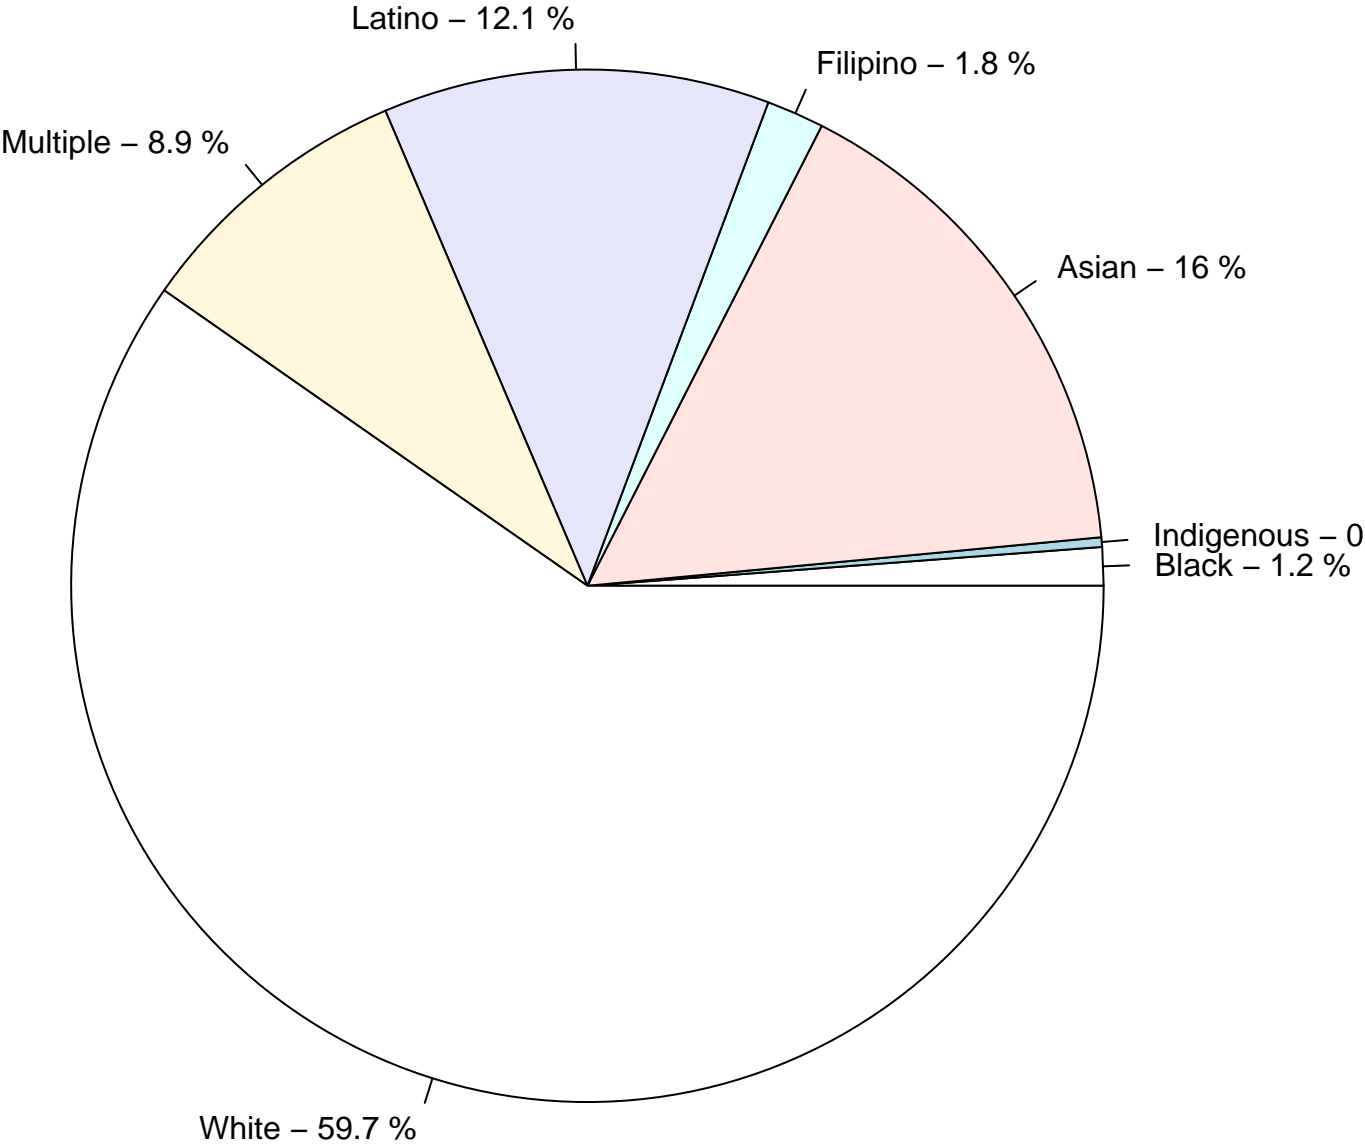

Key: ■ Above Standard ■ Near Standard ■ Below Standard

Acalanes High School District (Subject Area 2)

Key: ■ Above Standard ■ Near Standard ■ Below Standard

Acalanes High School District (Subject Area 3)

Key: ■ Above Standard ■ Near Standard ■ Below Standard

Acalanes High School District (Subject Area 4)

Key: ■ Above Standard ■ Near Standard ■ Below Standard

Racial distribution of Acalanes High School District students tested in 2024

Acalanes High School District by Sex

Key: ■ Standard Exceeded ■ Standard Met ■ Standard Nearly Met ■ Standard Not Met

Acalanes High School District by Non-White + White

Key: ■ Standard Exceeded ■ Standard Met ■ Standard Nearly Met ■ Standard Not Met