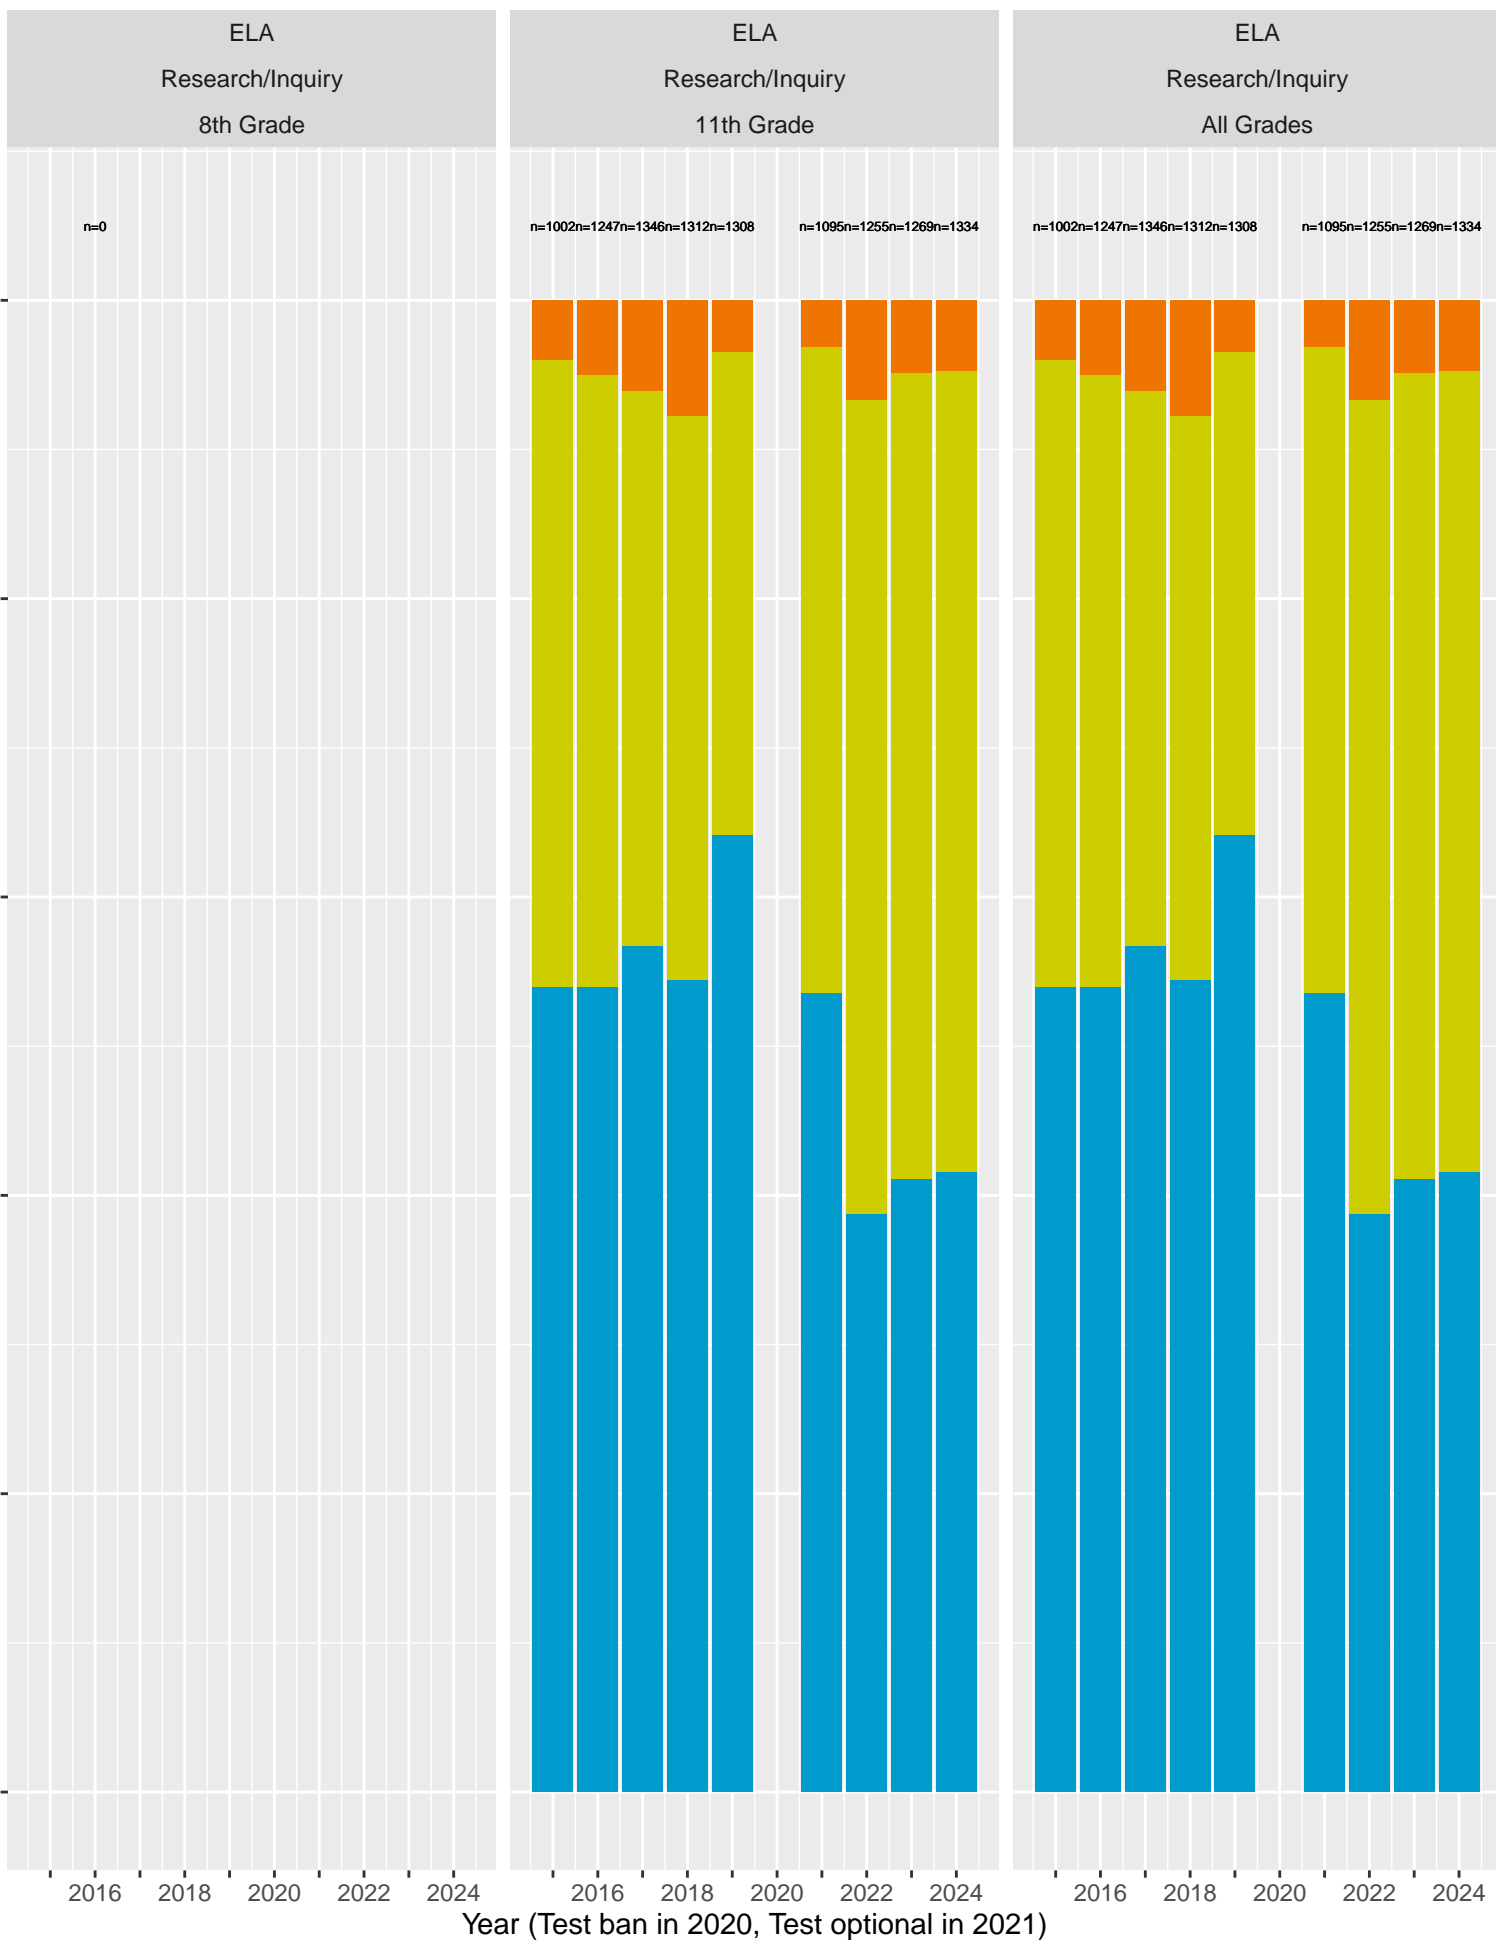

2015–24 CAASPP Trends for the Acalanes High School District

November 2024
Piedmont, California

TABLE OF CONTENTS

High Level ELA and Math, trending by Year and broken out by Grade.....	p 3
Year over Year (YoY) variation by Grade for Standard Met (and Exceeded).....	p 4
ELA and Math drilldown to Subject Areas 1–4, by Year, by Grade.....	p 5–8
Racial Distribution of Students in 2024.....	p 9
All Grade ELA and Math by Sex, (Non–)White, Disadvantage, Parent Ed.....	p 10–13
CAST Life Sciences, Physical Science, Earth and Space Science.....	p 14–16
CAST Life Sciences, Earth and Space by Sex.....	p 17
CAST Physical Science by (Non–)White, Parent Education.....	p 18–19

Key: ■ Above Standard ■ Near Standard ■ Below Standard

Acalanes High School District (Subject Area 2)

Key: ■ Above Standard ■ Near Standard ■ Below Standard

Acalanes High School District (Subject Area 3)

Key: ■ Above Standard ■ Near Standard ■ Below Standard

Acalanes High School District (Subject Area 4)

Key: ■ Above Standard ■ Near Standard ■ Below Standard

Racial distribution of Acalanes High School District students tested in 2024

Acalanes High School District by Sex

Key: ■ Standard Exceeded ■ Standard Met ■ Standard Nearly Met ■ Standard Not Met

Acalanes High School District by Non-White + White

Key: ■ Standard Exceeded ■ Standard Met ■ Standard Nearly Met ■ Standard Not Met