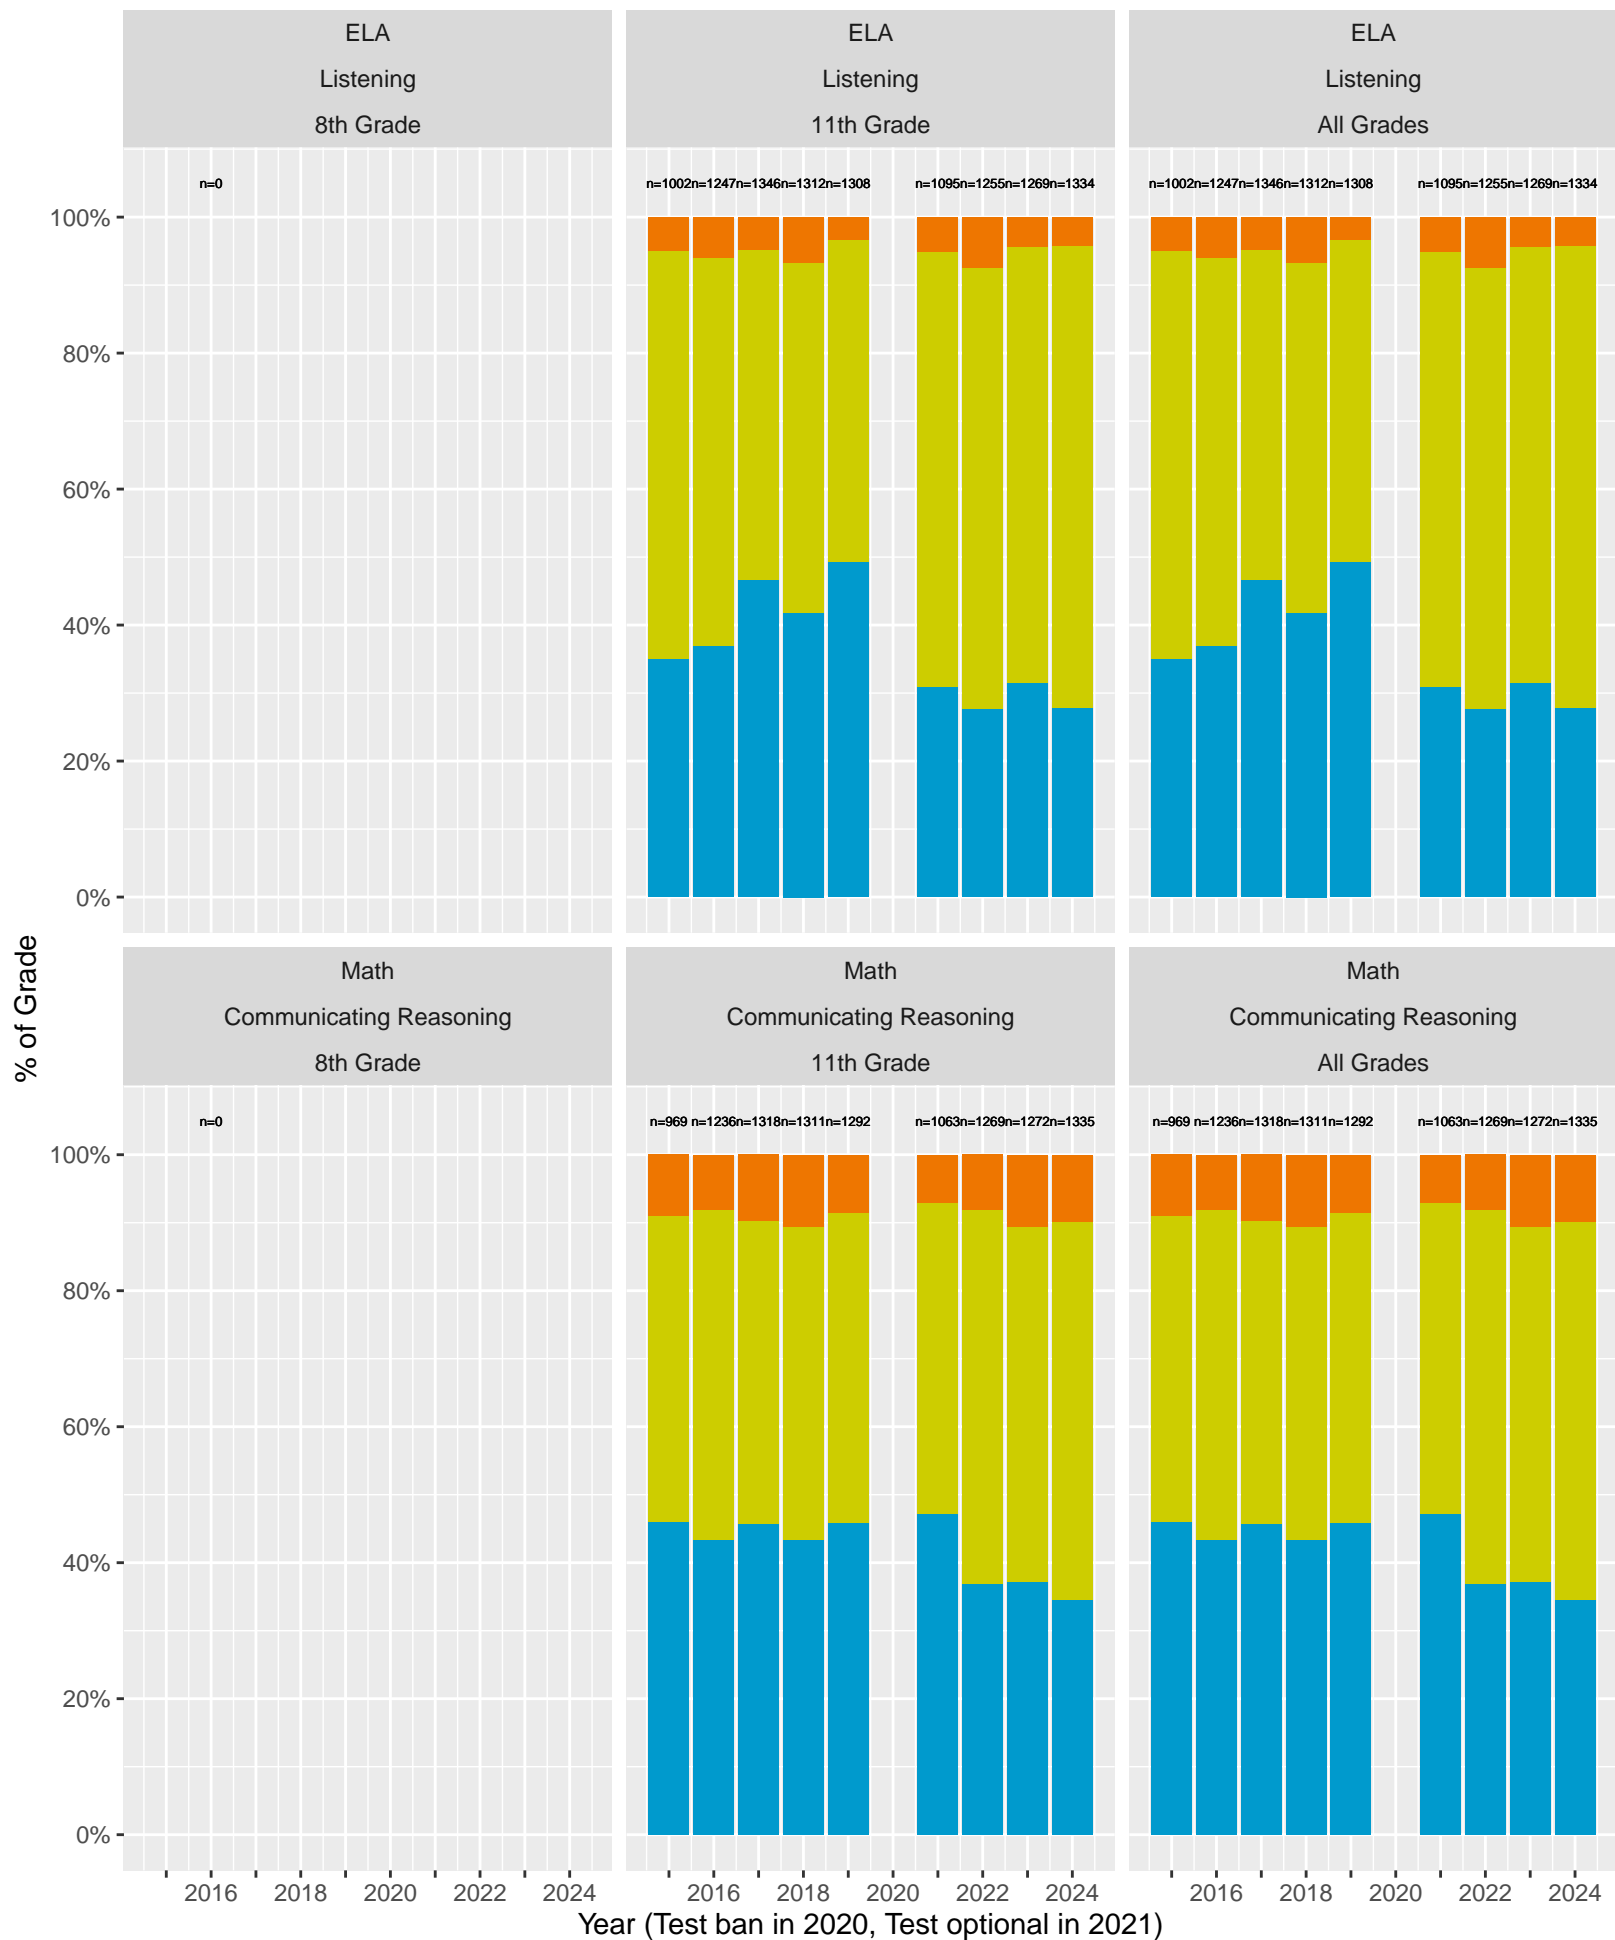

2015–24 CAASPP Trends for the Acalanes High School District

November 2024
Piedmont, California

TABLE OF CONTENTS

High Level ELA and Math, trending by Year and broken out by Grade.....	p 3
Year over Year (YoY) variation by Grade for Standard Met (and Exceeded).....	p 4
ELA and Math drilldown to Subject Areas 1–4, by Year, by Grade.....	p 5–8
Racial Distribution of Students in 2024.....	p 9
All Grade ELA and Math by Sex, (Non–)White, Disadvantage, Parent Ed.....	p 10–13
CAST Life Sciences, Physical Science, Earth and Space Science.....	p 14–16
CAST Life Sciences, Earth and Space by Sex.....	p 17
CAST Physical Science by (Non–)White, Parent Education.....	p 18–19

CAASPP Test Performance: Acalanes High School District

Key: ■ Standard Exceeded ■ Standard Met ■ Standard Nearly Met ■ Standard Not Met

Grades stacked (trends, variance, outliers)

Acalanes High School District (Subject Area 1)

Key: ■ Above Standard ■ Near Standard ■ Below Standard

Acalanes High School District (Subject Area 2)

Key: ■ Above Standard ■ Near Standard ■ Below Standard

Acalanes High School District (Subject Area 3)

Acalanes High School District by Sex

Key: ■ Standard Exceeded ■ Standard Met ■ Standard Nearly Met ■ Standard Not Met

Acalanes High School District by Non-White + White

Key: ■ Standard Exceeded ■ Standard Met ■ Standard Nearly Met ■ Standard Not Met