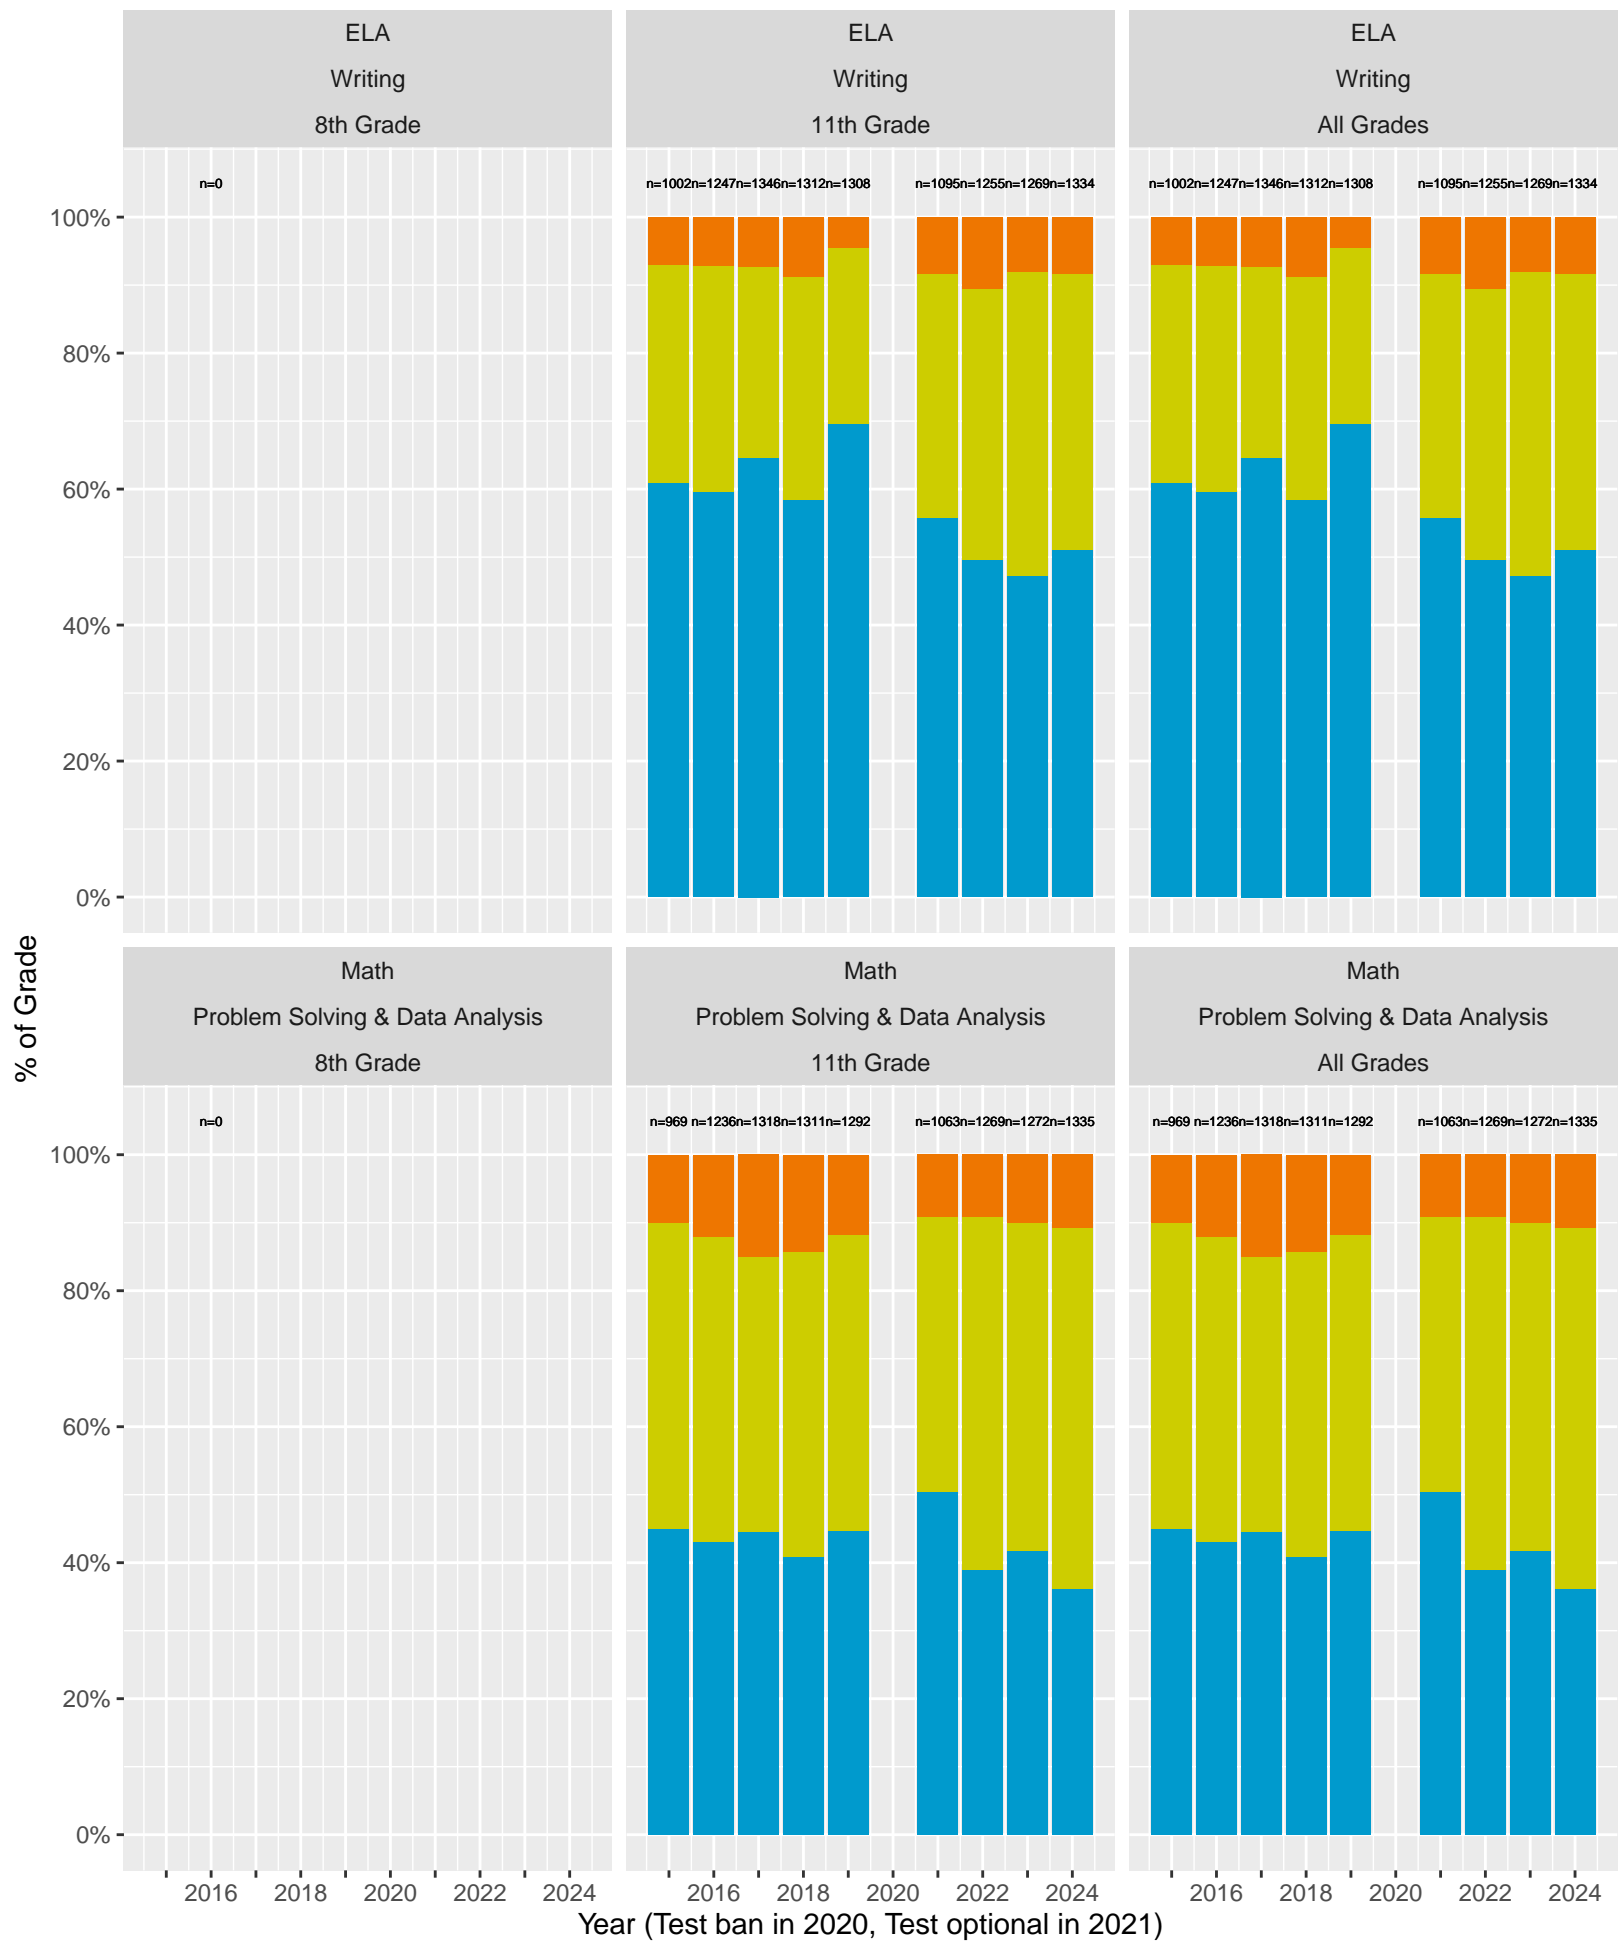

2015–24 CAASPP Trends for the Acalanes High School District

November 2024
Piedmont, California

TABLE OF CONTENTS

High Level ELA and Math, trending by Year and broken out by Grade.....	p 3
Year over Year (YoY) variation by Grade for Standard Met (and Exceeded).....	p 4
ELA and Math drilldown to Subject Areas 1–4, by Year, by Grade.....	p 5–8
Racial Distribution of Students in 2024.....	p 9
All Grade ELA and Math by Sex, (Non–)White, Disadvantage, Parent Ed.....	p 10–13
CAST Life Sciences, Physical Science, Earth and Space Science.....	p 14–16
CAST Life Sciences, Earth and Space by Sex.....	p 17
CAST Physical Science by (Non–)White, Parent Education.....	p 18–19

CAASPP Test Performance: Acalanes High School District

Key: ■ Standard Exceeded ■ Standard Met ■ Standard Nearly Met ■ Standard Not Met

Grades stacked (trends, variance, outliers)

Acalanes High School District (Subject Area 1)

Key: ■ Above Standard ■ Near Standard ■ Below Standard

Acalanes High School District (Subject Area 2)

Key: ■ Above Standard ■ Near Standard ■ Below Standard

Acalanes High School District (Subject Area 3)

Acalanes High School District by Sex

Key: ■ Standard Exceeded ■ Standard Met ■ Standard Nearly Met ■ Standard Not Met

Acalanes High School District by Non-White + White

Key: ■ Standard Exceeded ■ Standard Met ■ Standard Nearly Met ■ Standard Not Met